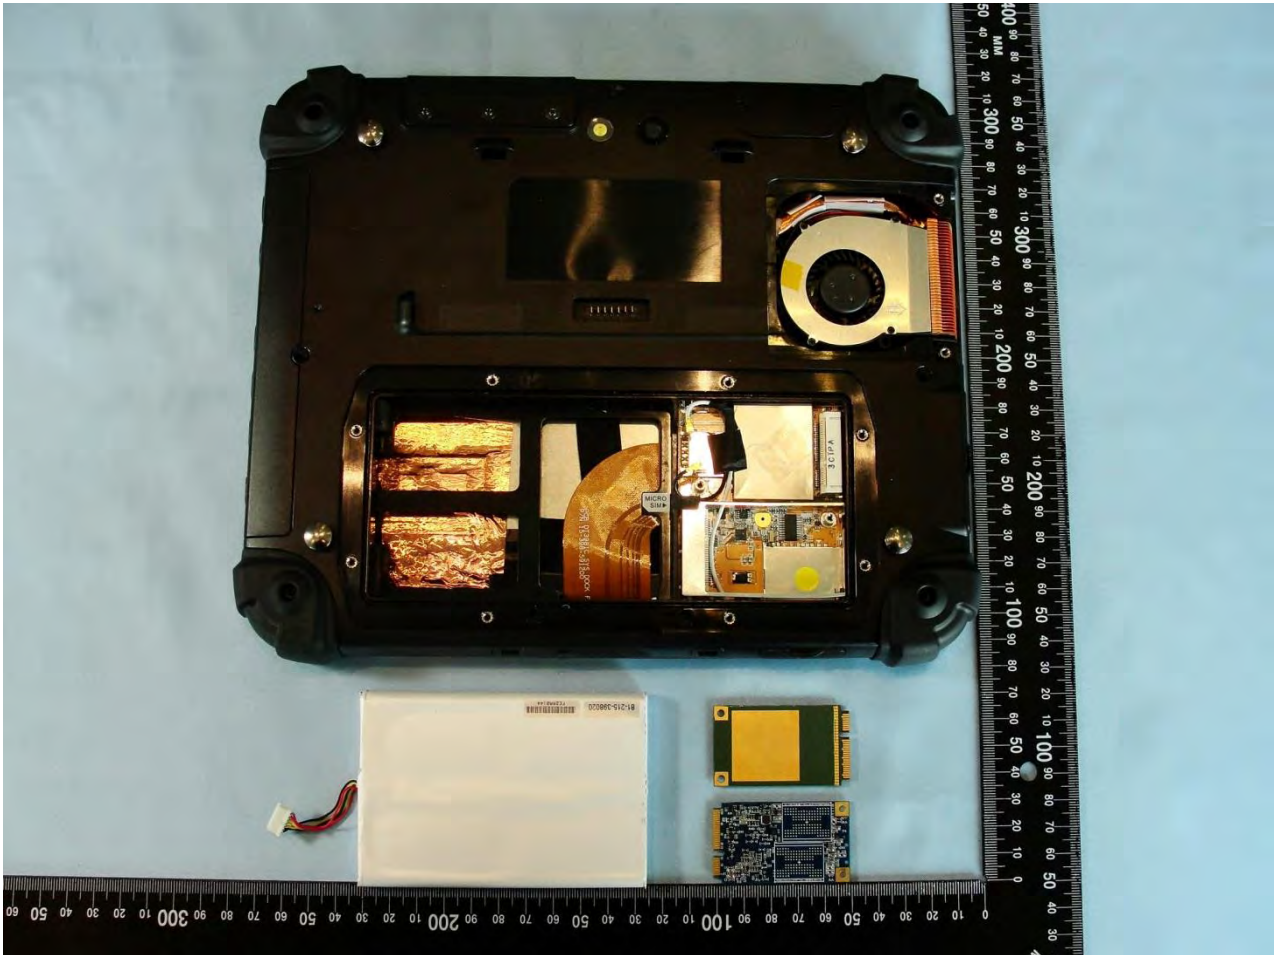

3. Internal Photograph of EUT

Brand Name: DT Research Inc. / Model Name: DT398H

Brand Name: DT Research Inc. / Model Name: DT398H

Brand Name: DT Research Inc. / Model Name: DT398H

Brand Name: DT Research Inc. / Model Name: DT398H

Brand Name: DT Research Inc. / Model Name: DT398H

Brand Name: DT Research Inc. / Model Name: DT398H

Brand Name: DT Research Inc. / Model Name: DT398H

Brand Name: DT Research Inc. / Model Name: DT398H

Brand Name: DT Research Inc. / Model Name: DT398H