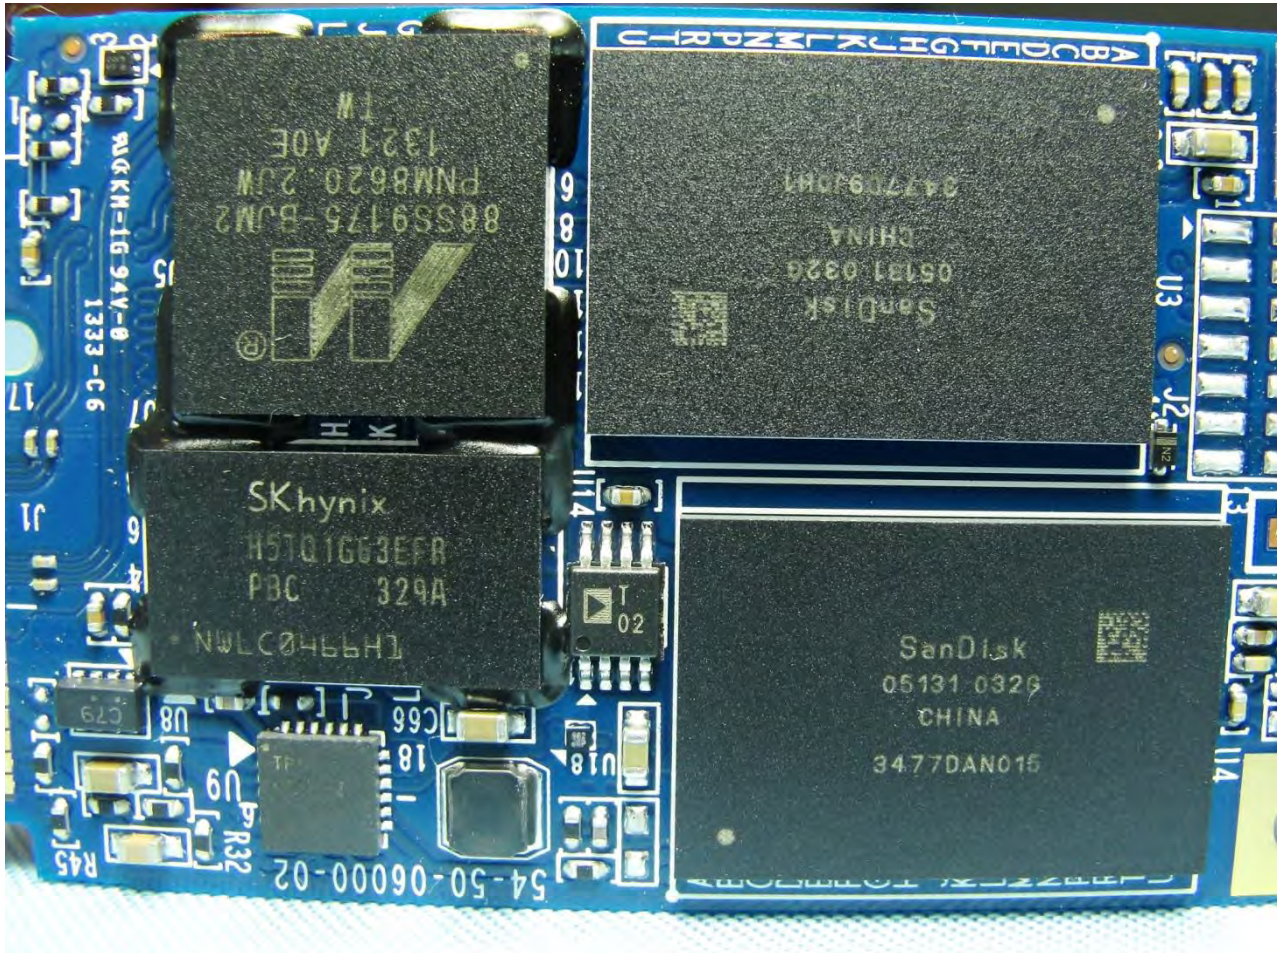

3. Internal Photograph of EUT

Brand Name: DT Research Inc. / Model Name: DT398H

Brand Name: DT Research Inc. / Model Name: DT398H

Brand Name: DT Research Inc. / Model Name: DT398H

Brand Name: DT Research Inc. / Model Name: DT398H

Brand Name: DT Research Inc. / Model Name: DT398H

Brand Name: DT Research Inc. / Model Name: DT398H

Brand Name: DT Research Inc. / Model Name: DT398H

Brand Name: DT Research Inc. / Model Name: DT398H

Brand Name: DT Research Inc. / Model Name: DT398H