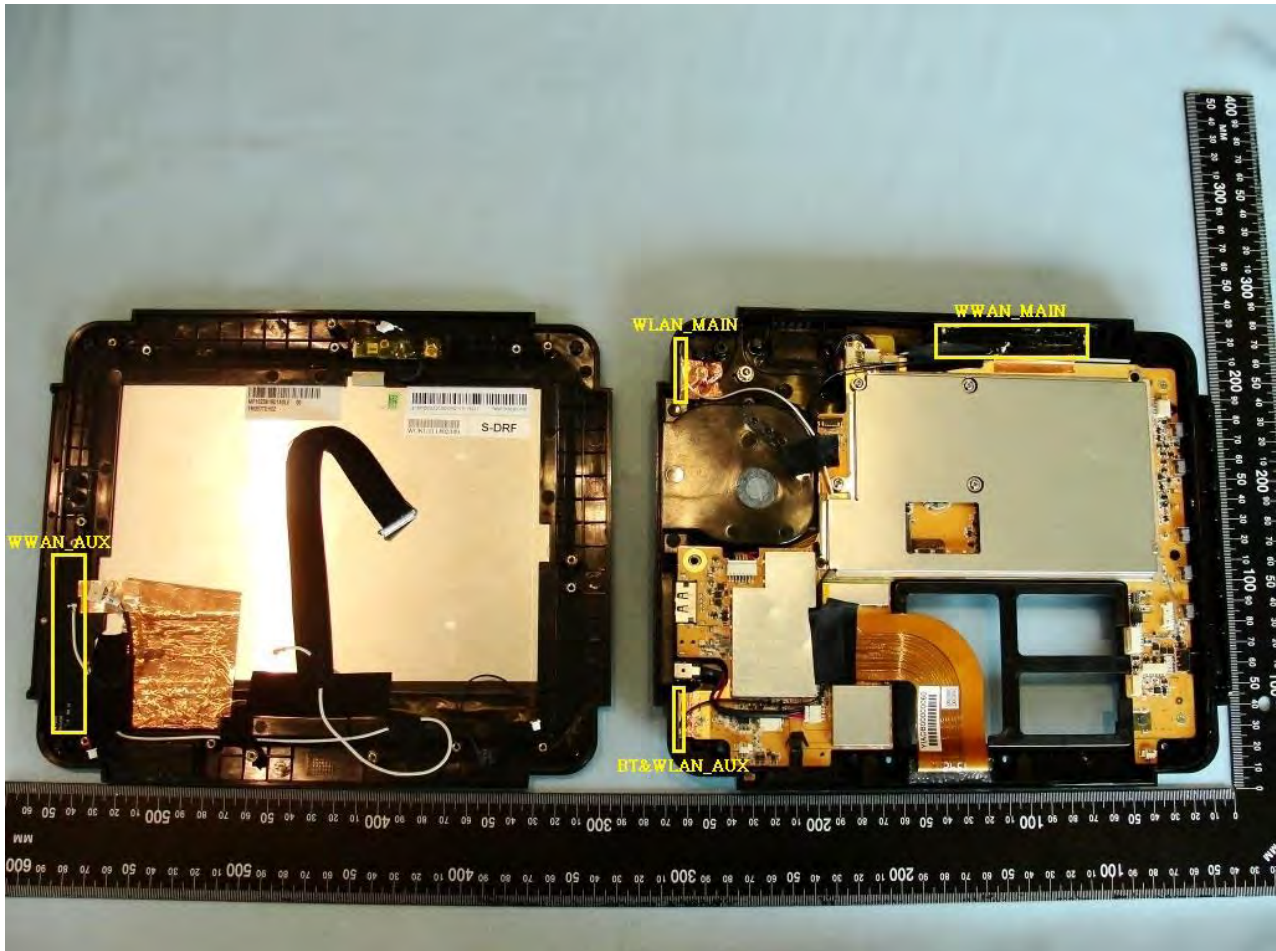

3. Internal Photograph of EUT

Brand Name: DT Research Inc. / Model Name: DT398H

Brand Name: DT Research Inc. / Model Name: DT398H

Brand Name: DT Research Inc. / Model Name: DT398H

Brand Name: DT Research Inc. / Model Name: DT398H

Brand Name: DT Research Inc. / Model Name: DT398H

Brand Name: DT Research Inc. / Model Name: DT398H

Brand Name: DT Research Inc. / Model Name: DT398H

Brand Name: DT Research Inc. / Model Name: DT398H

Brand Name: DT Research Inc. / Model Name: DT398H