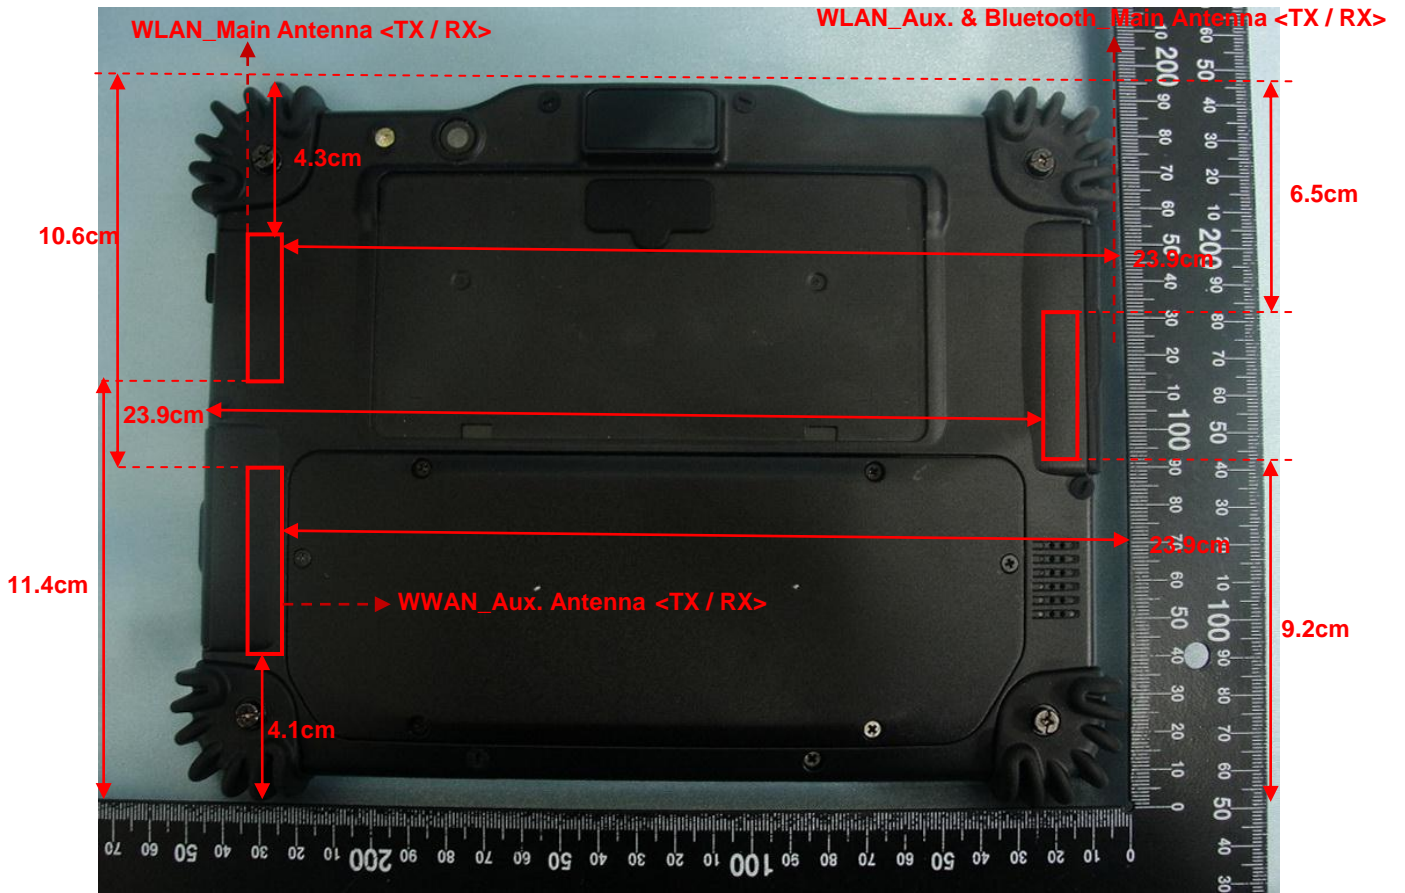

Appendix D. Product Photos

Antenna Location :

EUT Length: 25.6 cm

EUT Width: 19.7 cm

Antenna	Length	Width
WWAN_Aux. Antenna <TX / RX>	5.0 cm	1.0 cm
WLAN_MAIN Antenna <TX / RX>	4.0 cm	1.0 cm
WLAN_Aux. & Bluetooth_Main Antenna <TX / RX>	4.0 cm	1.0 cm

The shortest distance between the Tx antennas	
WWAN_Aux. Antenna <TX / RX> to WLAN_MAIN Antenna <TX / RX>	2.3 cm
WWAN_Aux. Antenna <TX / RX> to WLAN_Aux. & Bluetooth_Main Antenna <TX / RX>	21.4 cm
to WLAN_MAIN Antenna <TX / RX> to WLAN_Aux. & Bluetooth_Main Antenna <TX / RX>	22.2 cm

Appendix E. Test Setup Photos

Bottom Face with Phantom 0 cm Gap

Edge 2 with Phantom 0 cm Gap

Edge 3 with Phantom 0 cm Gap