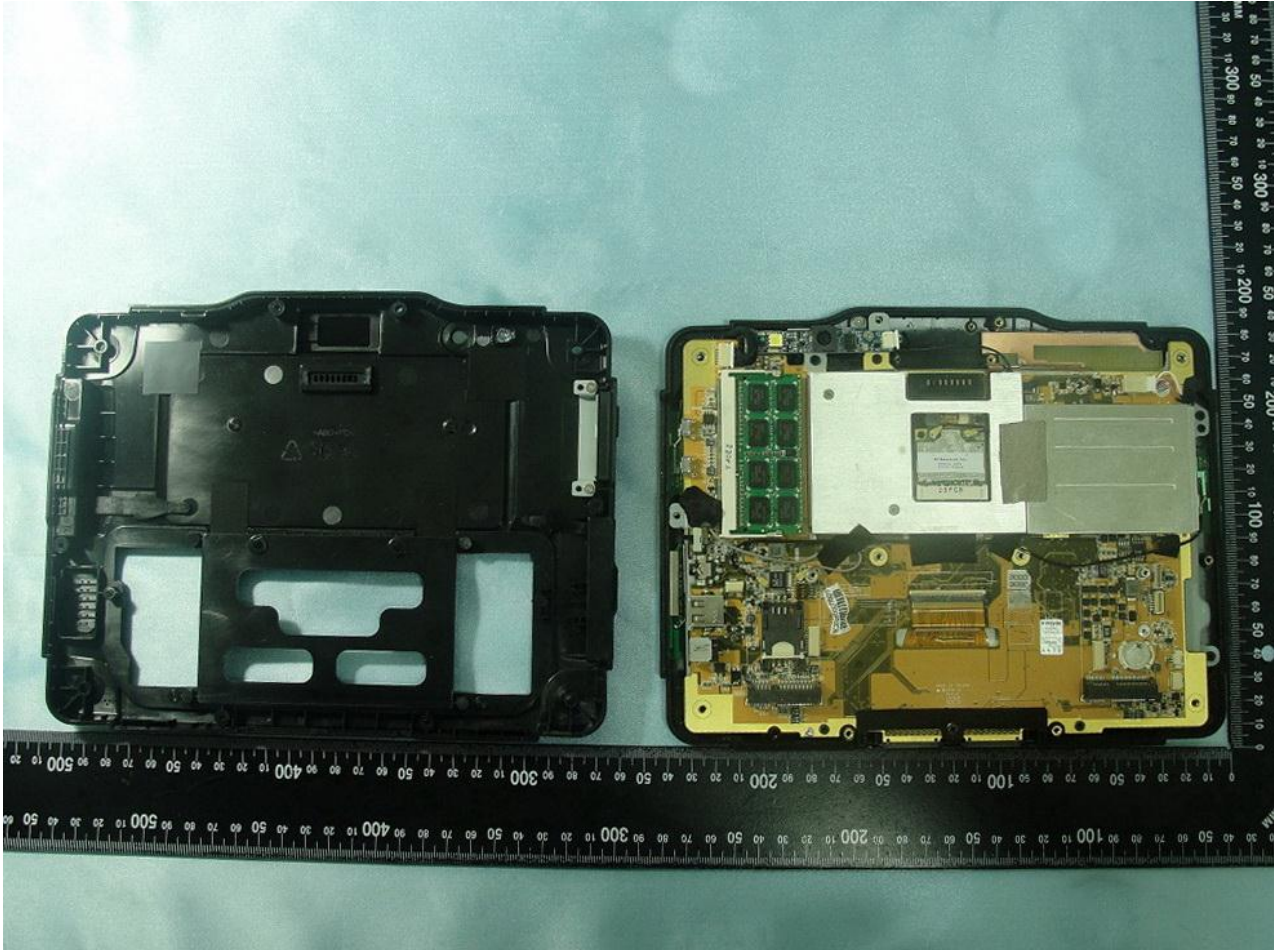

3. Internal Photograph of EUT

Brand Name: DT Research Inc. / Model Name: DT395

Brand Name: DT Research Inc. / Model Name: DT395

Brand Name: DT Research Inc. / Model Name: DT395

Brand Name: DT Research Inc. / Model Name: DT395

Brand Name: DT Research Inc. / Model Name: DT395

Brand Name: DT Research Inc. / Model Name: DT395

Brand Name: DT Research Inc. / Model Name: DT395

Brand Name: DT Research Inc. / Model Name: DT395

Brand Name: DT Research Inc. / Model Name: DT395