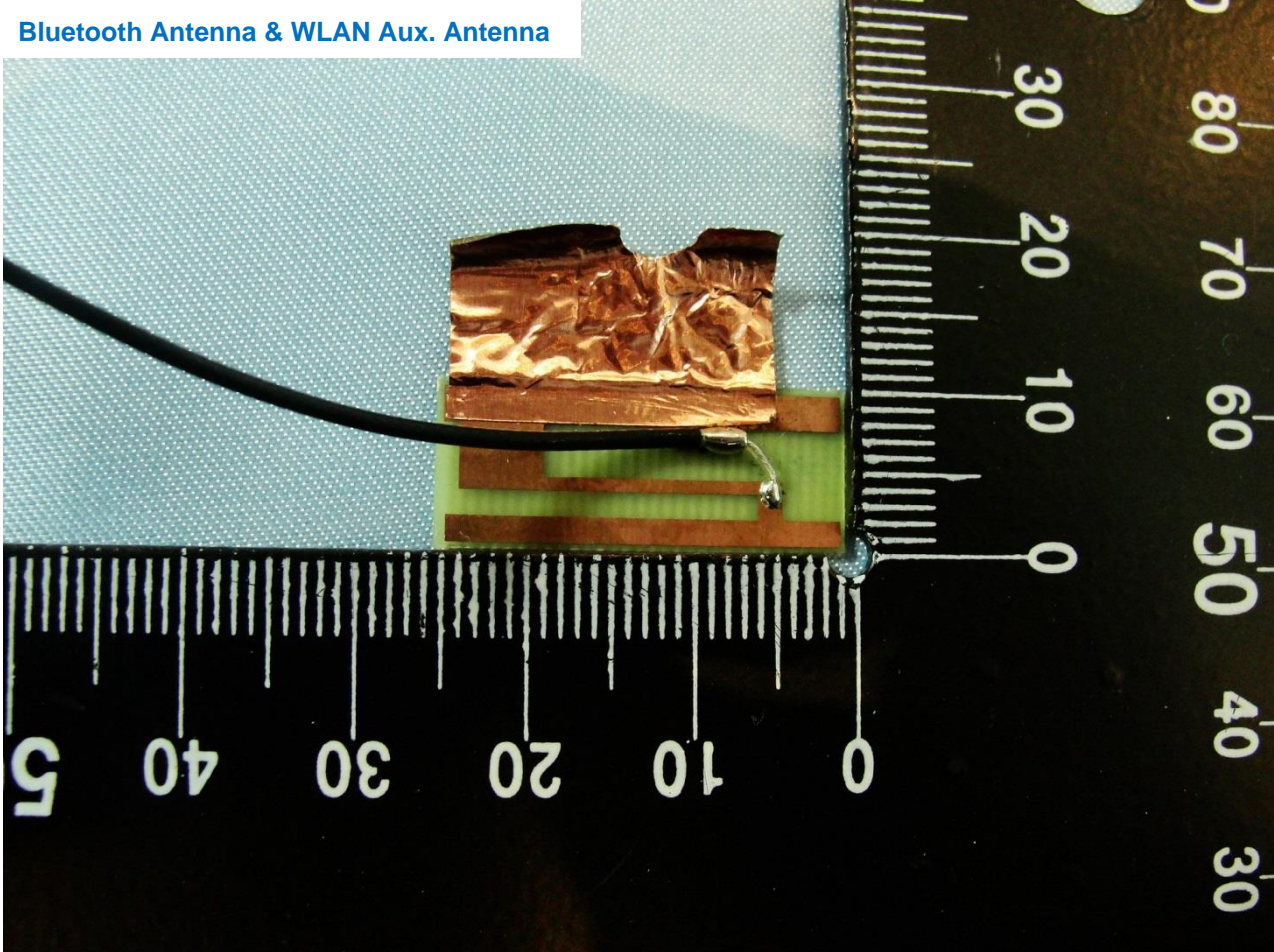

Host: Mobile Tablet (Brand Name: DT Research Inc. / Model Name: DT398H)

Bluetooth Antenna & WLAN Aux. Antenna