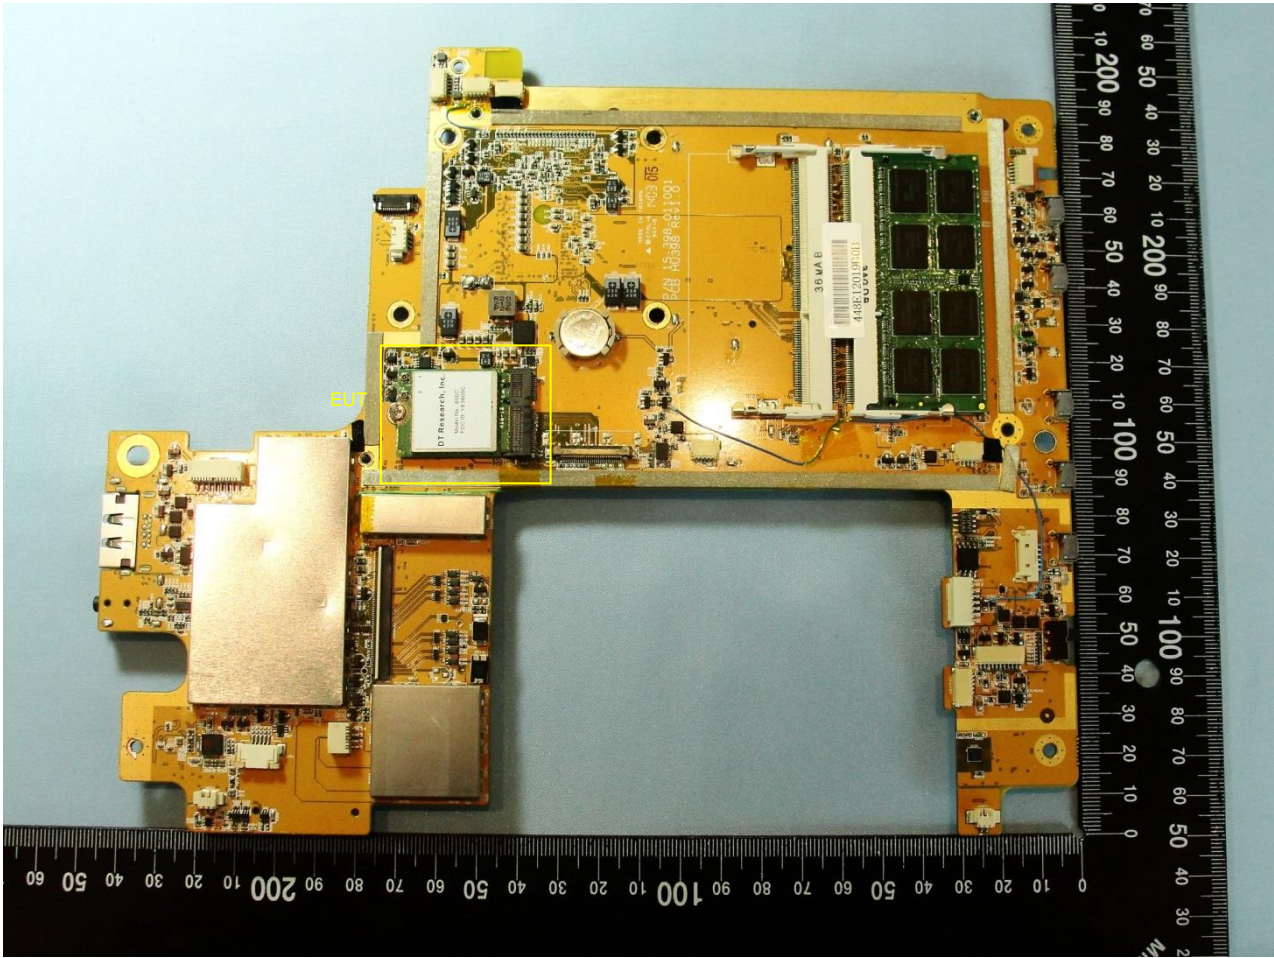

#### 4. Internal Photograph of the Host

Host: Mobile Tablet (Brand Name: DT Research Inc. / Model Name: DT398H)

Host: Mobile Tablet (Brand Name: DT Research Inc. / Model Name: DT398H)

Host: Mobile Tablet (Brand Name: DT Research Inc. / Model Name: DT398H)

Host: Mobile Tablet (Brand Name: DT Research Inc. / Model Name: DT398H)

WWAN Main Antenna

Host: Mobile Tablet (Brand Name: DT Research Inc. / Model Name: DT398H)

Host: Mobile Tablet (Brand Name: DT Research Inc. / Model Name: DT398H)

WWAN Aux. Antenna

Host: Mobile Tablet (Brand Name: DT Research Inc. / Model Name: DT398H)

Host: Mobile Tablet (Brand Name: DT Research Inc. / Model Name: DT398H)

WLAN Main Antenna

Host: Mobile Tablet (Brand Name: DT Research Inc. / Model Name: DT398H)