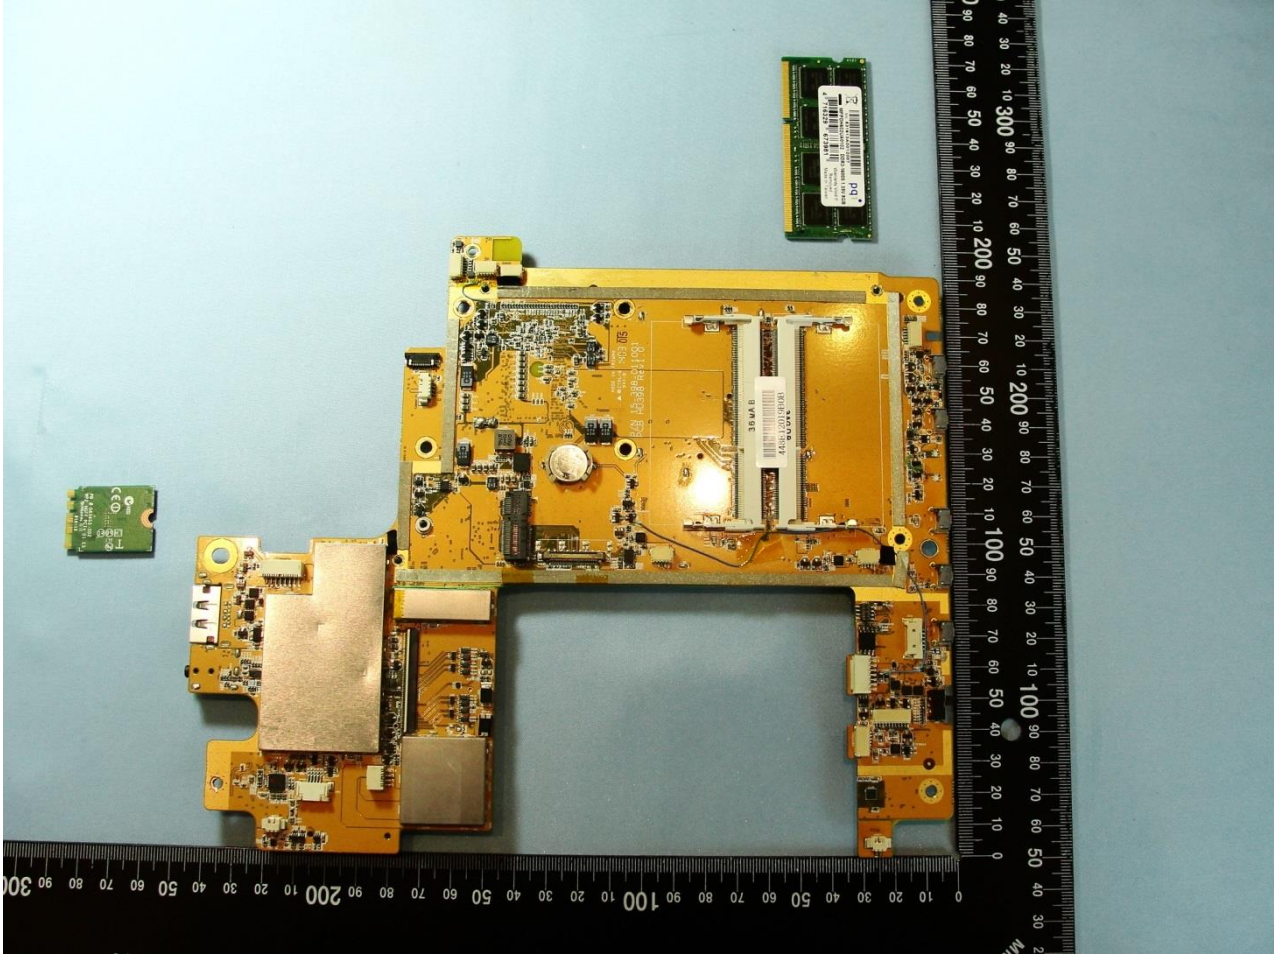

#### 4. Internal Photograph of the Host

Host: Mobile Tablet (Brand Name: DT Research Inc. / Model Name: DT398H)

Host: Mobile Tablet (Brand Name: DT Research Inc. / Model Name: DT398H)

Host: Mobile Tablet (Brand Name: DT Research Inc. / Model Name: DT398H)

Host: Mobile Tablet (Brand Name: DT Research Inc. / Model Name: DT398H)

WWAN Main Antenna

Host: Mobile Tablet (Brand Name: DT Research Inc. / Model Name: DT398H)

Host: Mobile Tablet (Brand Name: DT Research Inc. / Model Name: DT398H)

WWAN Aux. Antenna

Host: Mobile Tablet (Brand Name: DT Research Inc. / Model Name: DT398H)

Host: Mobile Tablet (Brand Name: DT Research Inc. / Model Name: DT398H)

WLAN Main Antenna

Host: Mobile Tablet (Brand Name: DT Research Inc. / Model Name: DT398H)