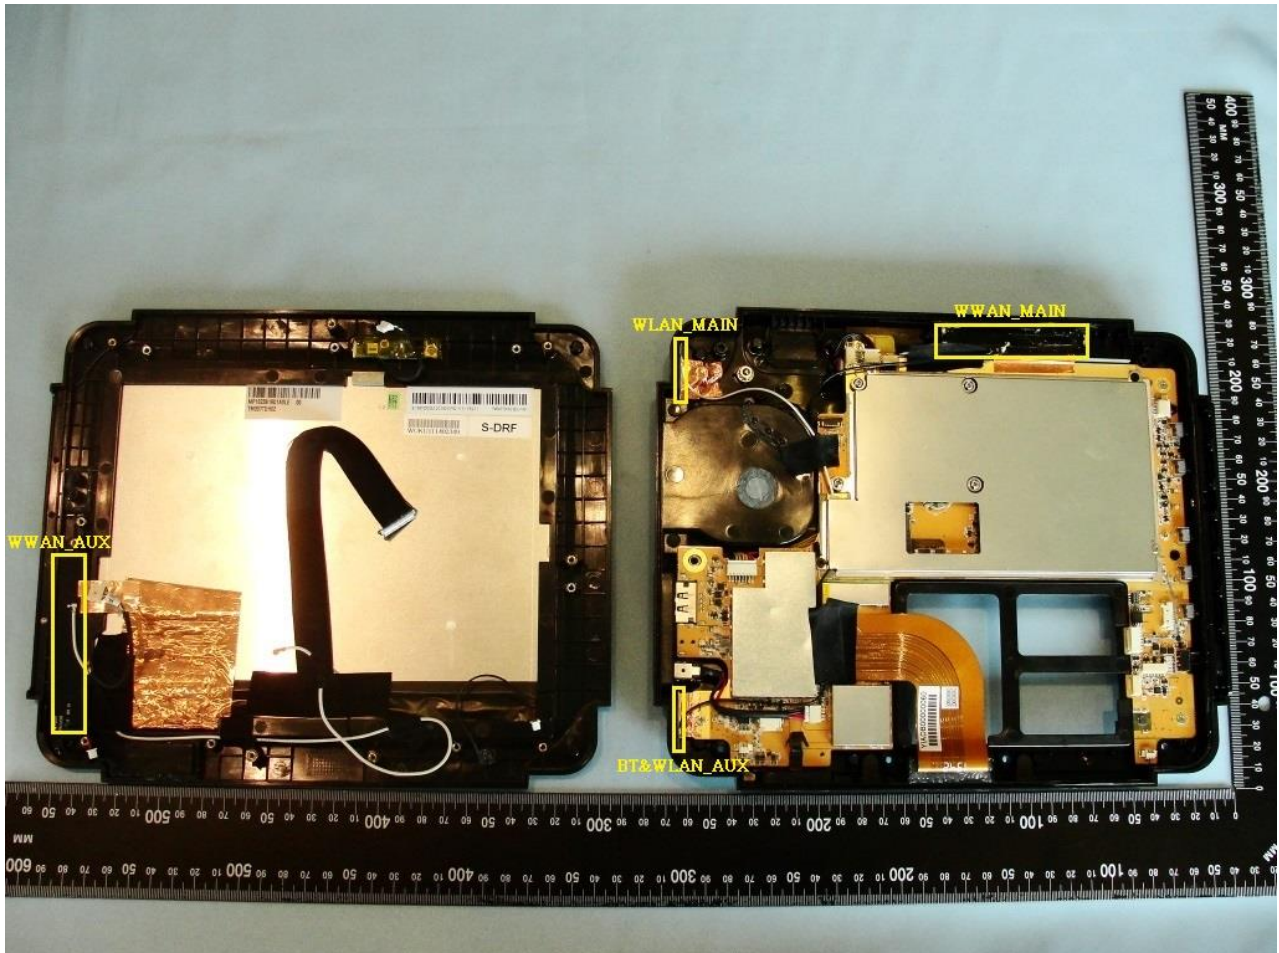

#### 4. Internal Photograph of the Host

Host: Mobile Tablet (Brand Name: DT Research Inc. / Model Name: DT398H)

Host: Mobile Tablet (Brand Name: DT Research Inc. / Model Name: DT398H)

Host: Mobile Tablet (Brand Name: DT Research Inc. / Model Name: DT398H)

Host: Mobile Tablet (Brand Name: DT Research Inc. / Model Name: DT398H)

WWAN Main Antenna

Host: Mobile Tablet (Brand Name: DT Research Inc. / Model Name: DT398H)

Host: Mobile Tablet (Brand Name: DT Research Inc. / Model Name: DT398H)

WWAN Aux. Antenna

Host: Mobile Tablet (Brand Name: DT Research Inc. / Model Name: DT398H)

Host: Mobile Tablet (Brand Name: DT Research Inc. / Model Name: DT398H)

WLAN Main Antenna

Host: Mobile Tablet (Brand Name: DT Research Inc. / Model Name: DT398H)