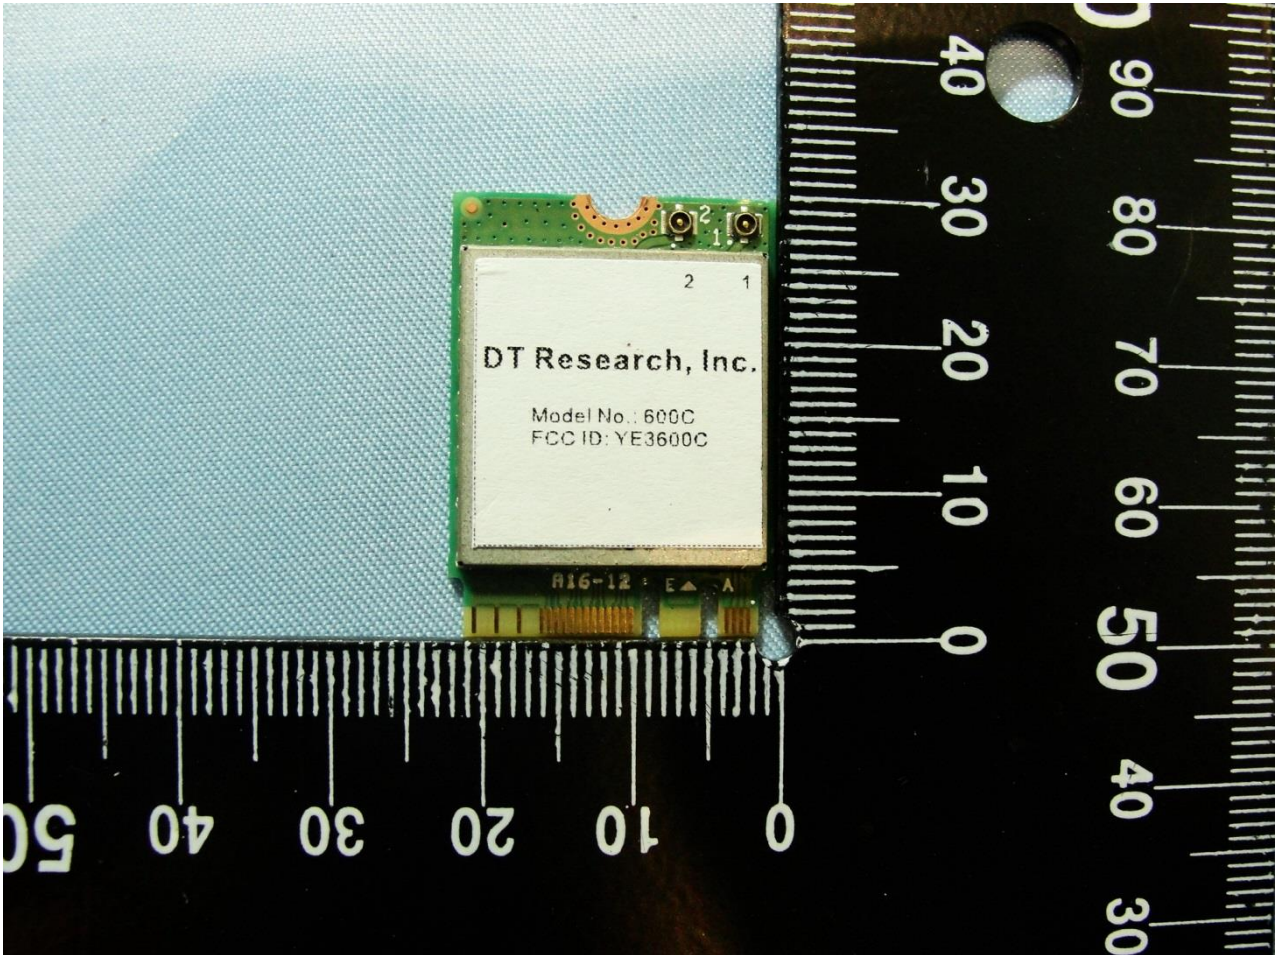

1. **Photograph of the EUT**

EUT: WLAN Module (Brand Name: DT Research Inc. / Model Name: 600C)

EUT: WLAN Module (Brand Name: DT Research Inc. / Model Name: 600C)

EUT: WLAN Module (Brand Name: DT Research Inc. / Model Name: 600C)

EUT: WLAN Module (Brand Name: DT Research Inc. / Model Name: 600C)