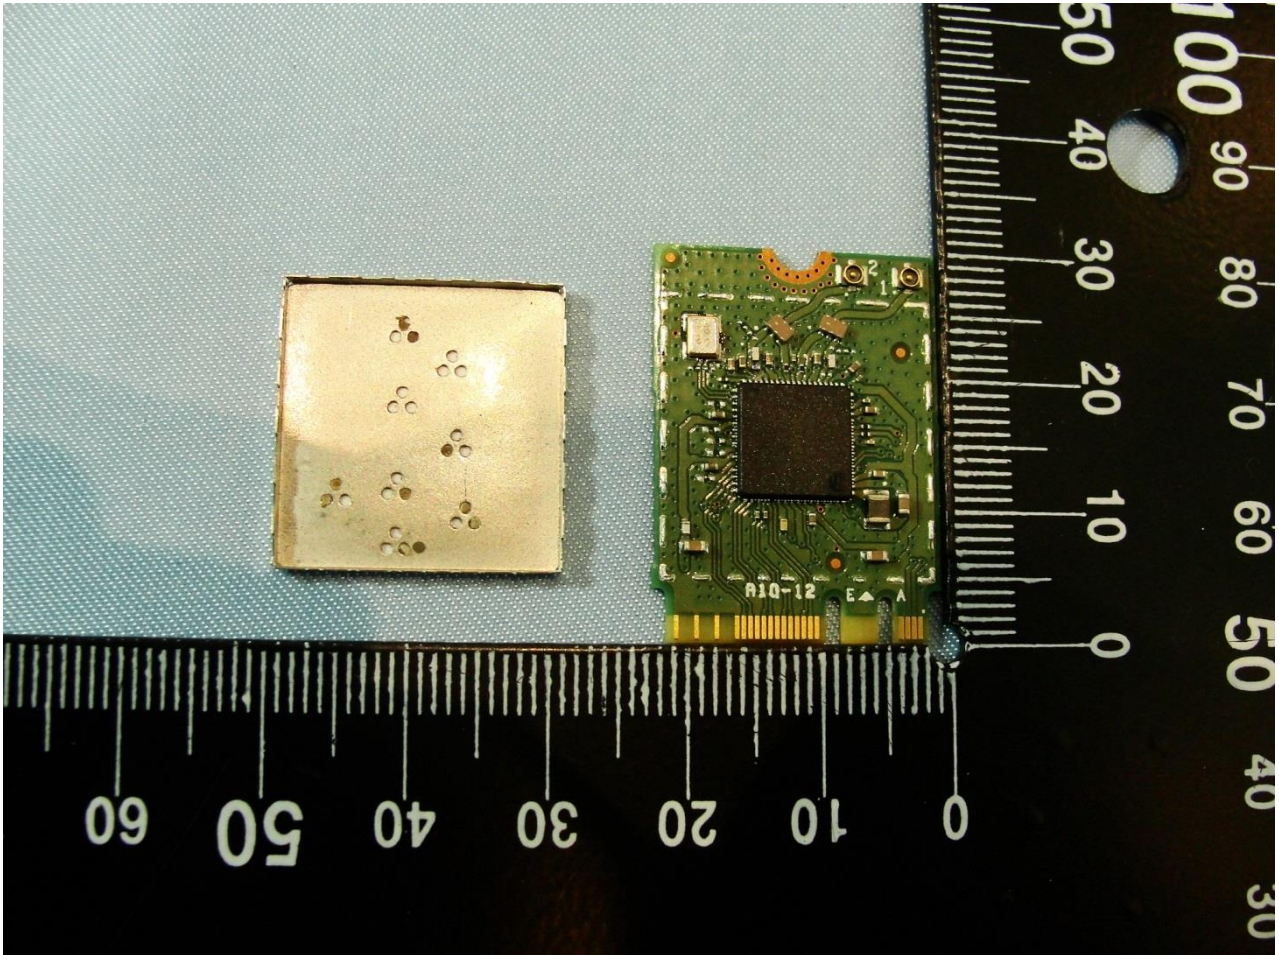

1. **Photograph of the EUT**

EUT: WLAN Module (Brand Name: DT Research Inc. / Model Name: 600C)

EUT: WLAN Module (Brand Name: DT Research Inc. / Model Name: 600C)

EUT: WLAN Module (Brand Name: DT Research Inc. / Model Name: 600C)

EUT: WLAN Module (Brand Name: DT Research Inc. / Model Name: 600C)