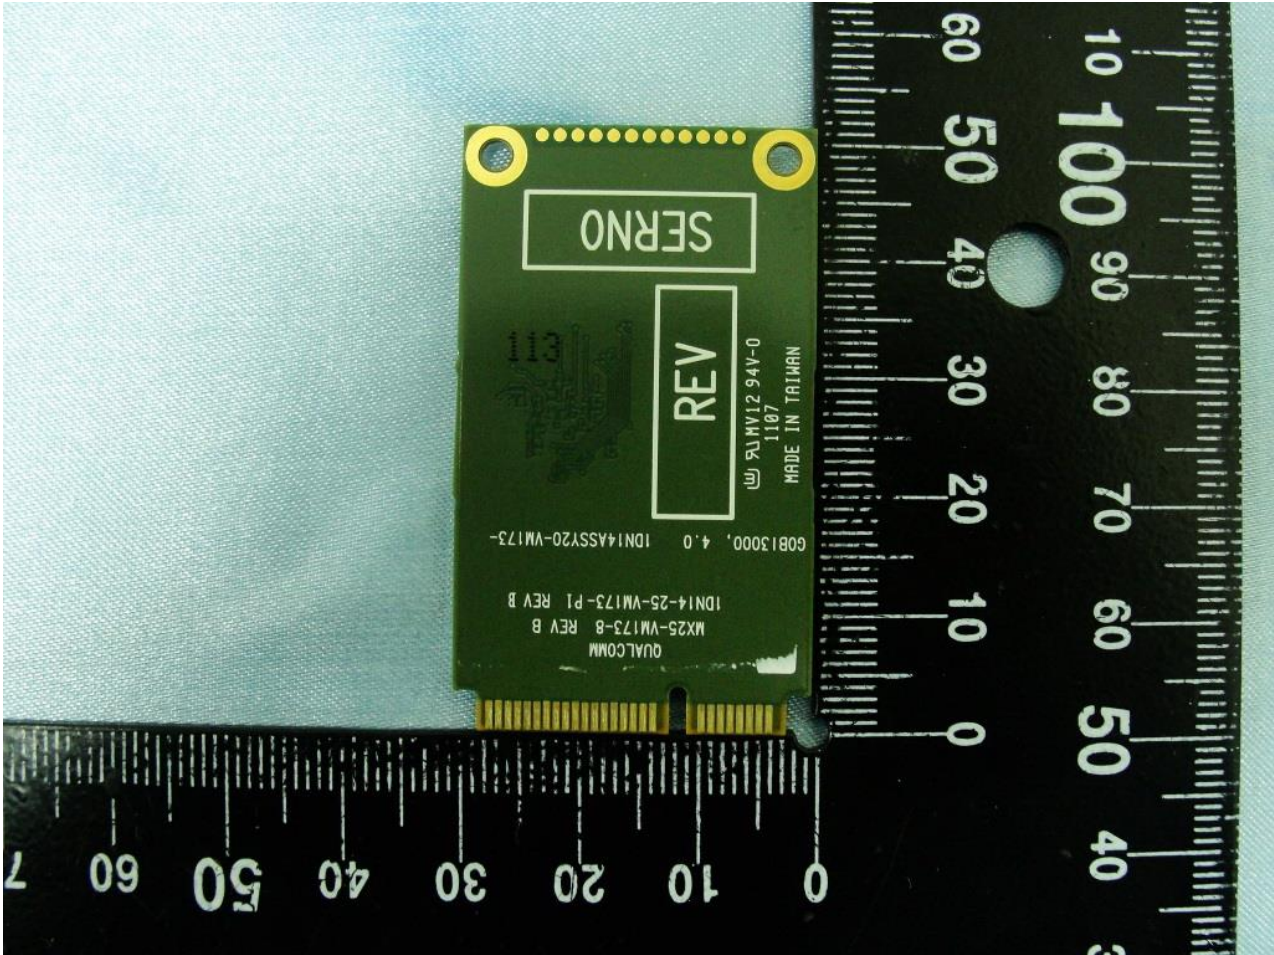

4. Internal Photograph of the Host

Host: Mobile Tablet (Brand Name: DT Research Inc. / Model Name: DT398)

Host: Mobile Tablet (Brand Name: DT Research Inc. / Model Name: DT398)

Host: Mobile Tablet (Brand Name: DT Research Inc. / Model Name: DT398)

Host: Mobile Tablet (Brand Name: DT Research Inc. / Model Name: DT398)

Host: Mobile Tablet (Brand Name: DT Research Inc. / Model Name: DT398)

Host: Mobile Tablet (Brand Name: DT Research Inc. / Model Name: DT398)

Host: Mobile Tablet (Brand Name: DT Research Inc. / Model Name: DT398)

Host: Mobile Tablet (Brand Name: DT Research Inc. / Model Name: DT398)

WLAN Main Antenna

Host: Mobile Tablet (Brand Name: DT Research Inc. / Model Name: DT398)