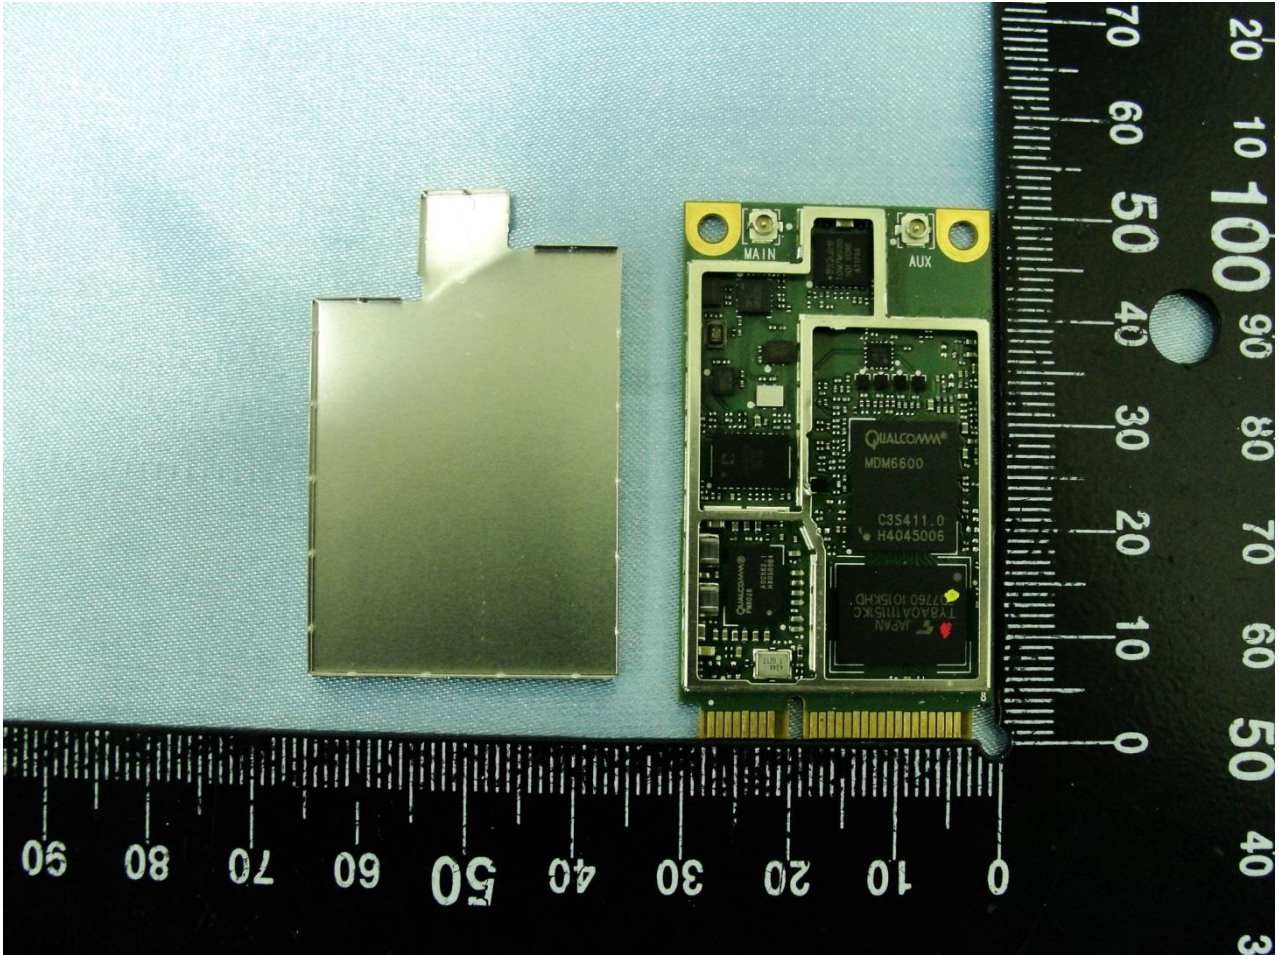

4. Internal Photograph of the Host

Host: Mobile Tablet (Brand Name: DT Research Inc. / Model Name: DT398)

Host: Mobile Tablet (Brand Name: DT Research Inc. / Model Name: DT398)

Host: Mobile Tablet (Brand Name: DT Research Inc. / Model Name: DT398)

Host: Mobile Tablet (Brand Name: DT Research Inc. / Model Name: DT398)

Host: Mobile Tablet (Brand Name: DT Research Inc. / Model Name: DT398)

Host: Mobile Tablet (Brand Name: DT Research Inc. / Model Name: DT398)