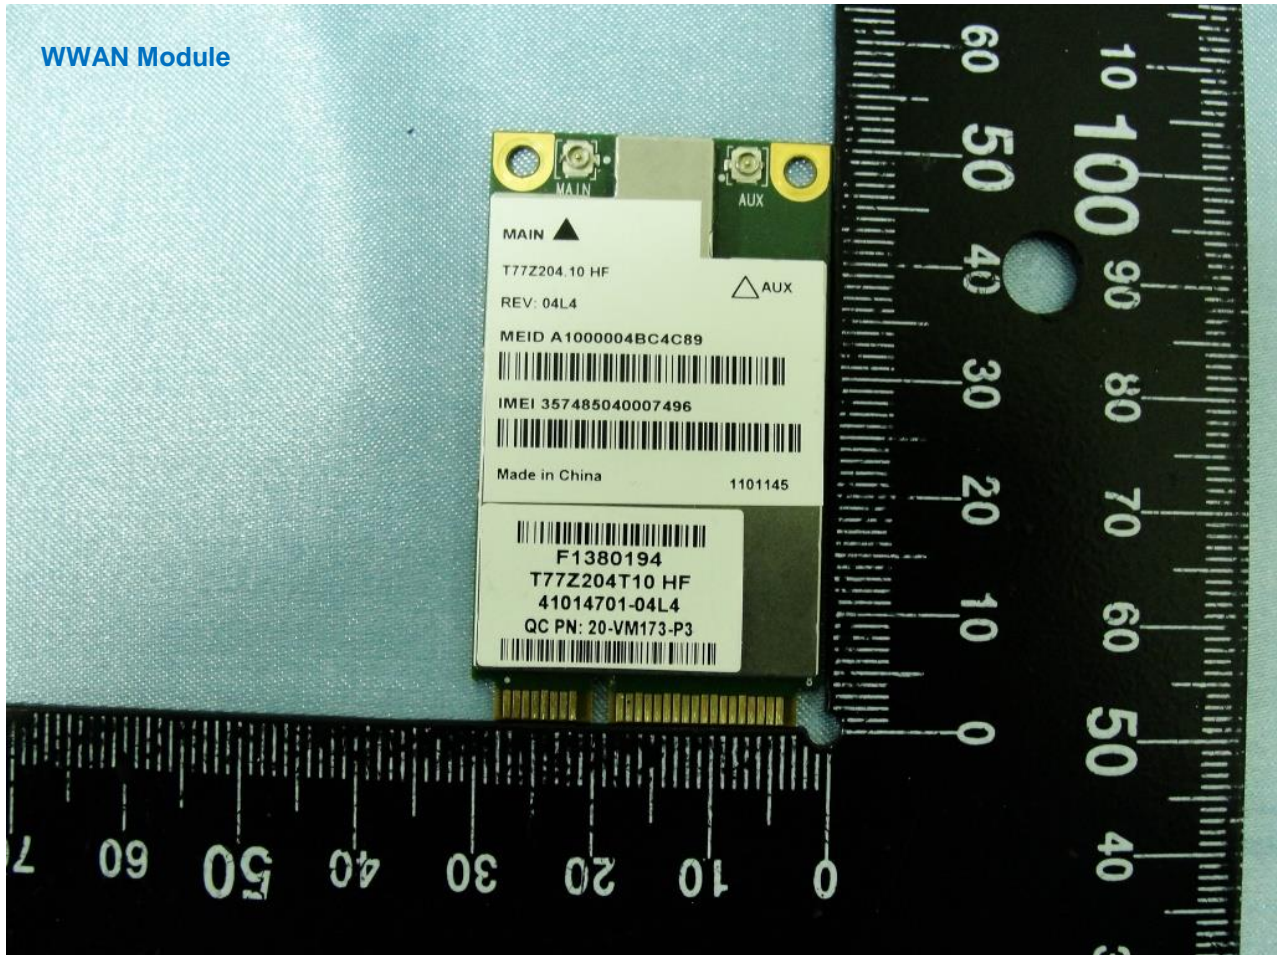

4. Internal Photograph of the Host

Host: Mobile Tablet (Brand Name: DT Research Inc. / Model Name: DT398)

Host: Mobile Tablet (Brand Name: DT Research Inc. / Model Name: DT398)

Host: Mobile Tablet (Brand Name: DT Research Inc. / Model Name: DT398)

Host: Mobile Tablet (Brand Name: DT Research Inc. / Model Name: DT398)

Host: Mobile Tablet (Brand Name: DT Research Inc. / Model Name: DT398)

Host: Mobile Tablet (Brand Name: DT Research Inc. / Model Name: DT398)