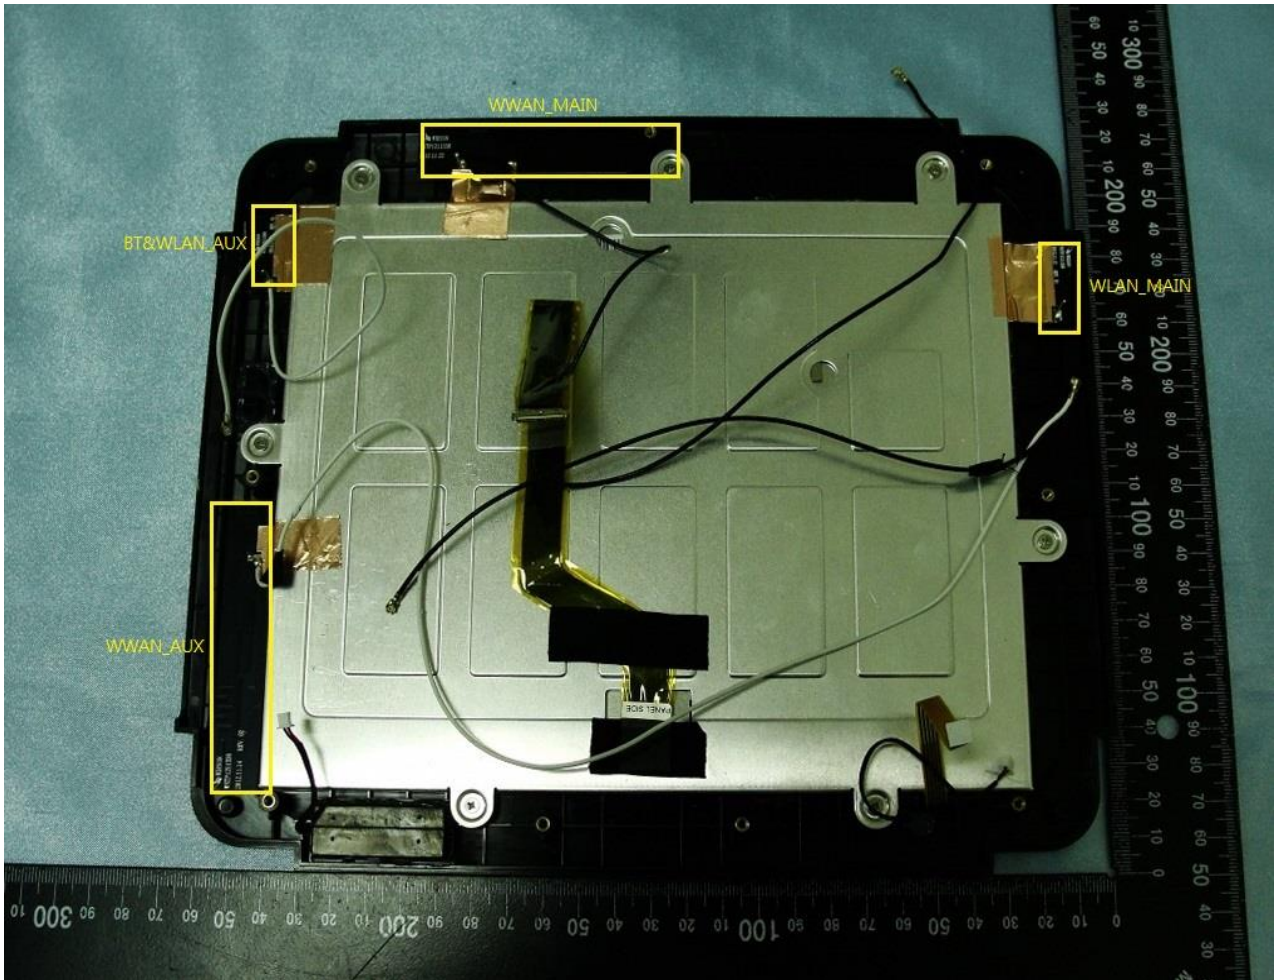

4. Internal Photograph of the Host

Host: Mobile Tablet (Brand Name: DT Research Inc. / Model Name: DT398)

Host: Mobile Tablet (Brand Name: DT Research Inc. / Model Name: DT398)

Host: Mobile Tablet (Brand Name: DT Research Inc. / Model Name: DT398)

Host: Mobile Tablet (Brand Name: DT Research Inc. / Model Name: DT398)

Host: Mobile Tablet (Brand Name: DT Research Inc. / Model Name: DT398)

Host: Mobile Tablet (Brand Name: DT Research Inc. / Model Name: DT398)

Host: Mobile Tablet (Brand Name: DT Research Inc. / Model Name: DT398)

Host: Mobile Tablet (Brand Name: DT Research Inc. / Model Name: DT398)

WLAN Main Antenna

Host: Mobile Tablet (Brand Name: DT Research Inc. / Model Name: DT398)