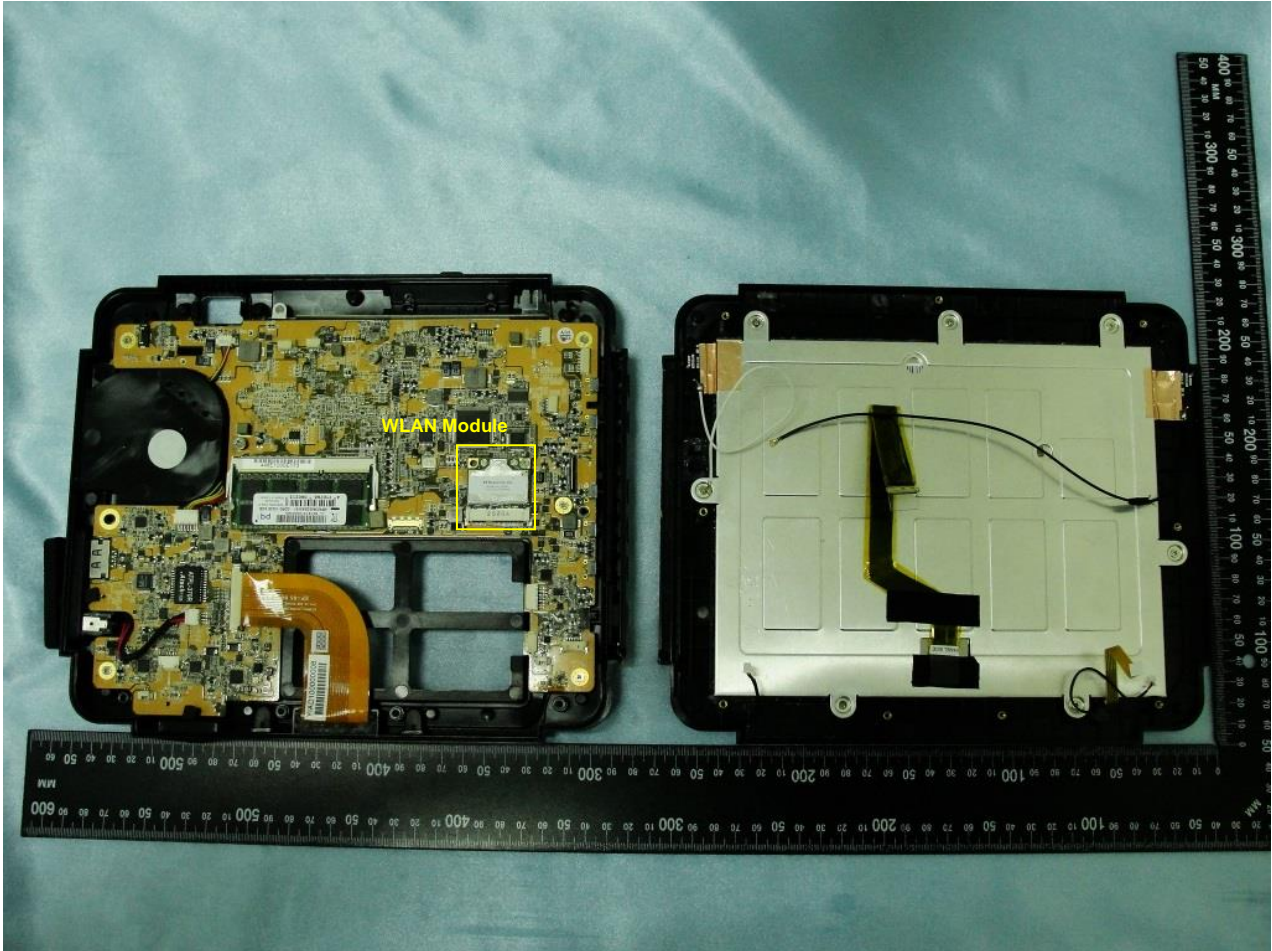

4. Internal Photograph of the Host

Host: Mobile Tablet (Brand Name: DT Research Inc. / Model Name: DT398)

Host: Mobile Tablet (Brand Name: DT Research Inc. / Model Name: DT398)

Host: Mobile Tablet (Brand Name: DT Research Inc. / Model Name: DT398)

Host: Mobile Tablet (Brand Name: DT Research Inc. / Model Name: DT398)

Host: Mobile Tablet (Brand Name: DT Research Inc. / Model Name: DT398)

Host: Mobile Tablet (Brand Name: DT Research Inc. / Model Name: DT398)

Host: Mobile Tablet (Brand Name: DT Research Inc. / Model Name: DT398)

Host: Mobile Tablet (Brand Name: DT Research Inc. / Model Name: DT398)

WLAN Main Antenna

Host: Mobile Tablet (Brand Name: DT Research Inc. / Model Name: DT398)