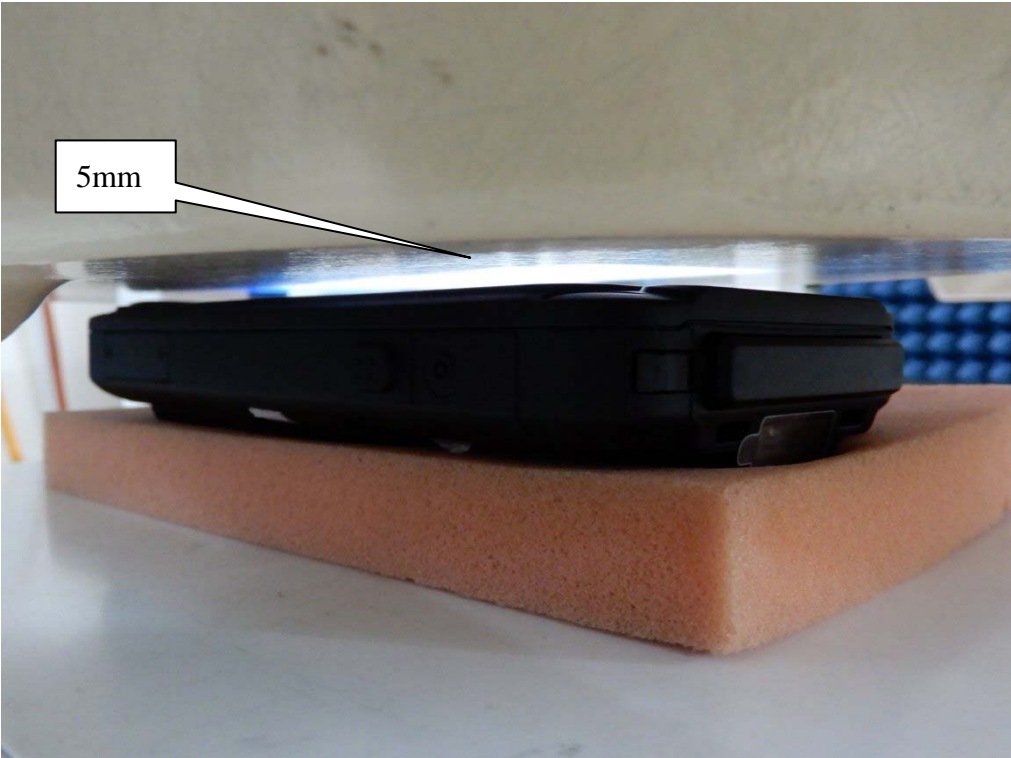

Appendix C. Test Setup Photographs & EUT Photographs
Test Setup Photographs

EUT Front (Main Antenna)

EUT Back (Main Antenna)

EUT Front (Aux Antenna)

EUT Back (Aux Antenna)

EUT Left-side

EUT Right-side

5mm

EUT Top

Depth of the liquid in the phantom-Zoom In (2.4GHz)

Depth of the liquid in the phantom-Zoom In (5GHz)

Note: The positions used in the measurements were according to IEEE 1528-2013.