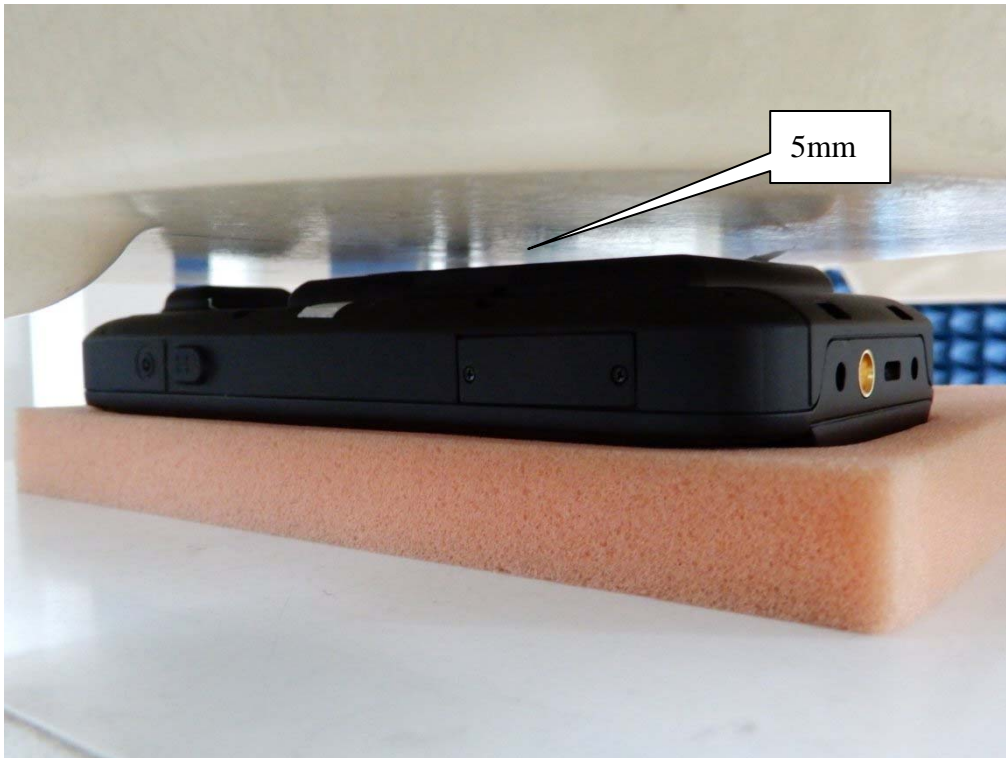

Appendix C. Test Setup Photographs & EUT Photographs
Test Setup Photographs

EUT Front (Main Antenna)

EUT Back (Main Antenna)

EUT Front (Aux Antenna)

EUT Back (Aux Antenna)

EUT Left-side

EUT Right-side

5mm

EUT Top

Depth of the liquid in the phantom-Zoom In (2.4GHz)

Depth of the liquid in the phantom-Zoom In (5GHz)

Note: The positions used in the measurements were according to IEEE 1528-2013.