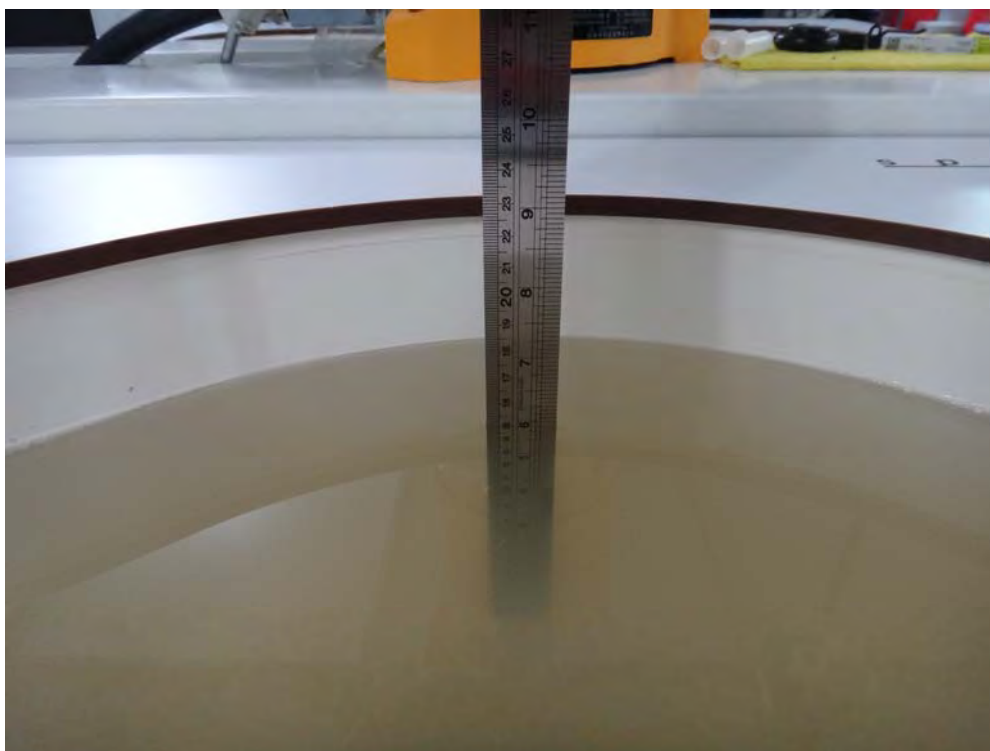

Appendix C. Test Setup Photographs & EUT Photographs
Test Setup Photographs

EUT Front (Main Antenna)

EUT Back (Main Antenna)

EUT Front (Aux Antenna)

EUT Back (Aux Antenna)

EUT Left-side

EUT Right-side

5mm

EUT Top

Depth of the liquid in the phantom-Zoom In (2.4GHz)

Depth of the liquid in the phantom-Zoom In (5GHz)

Note: The positions used in the measurements were according to IEEE 1528-2013.