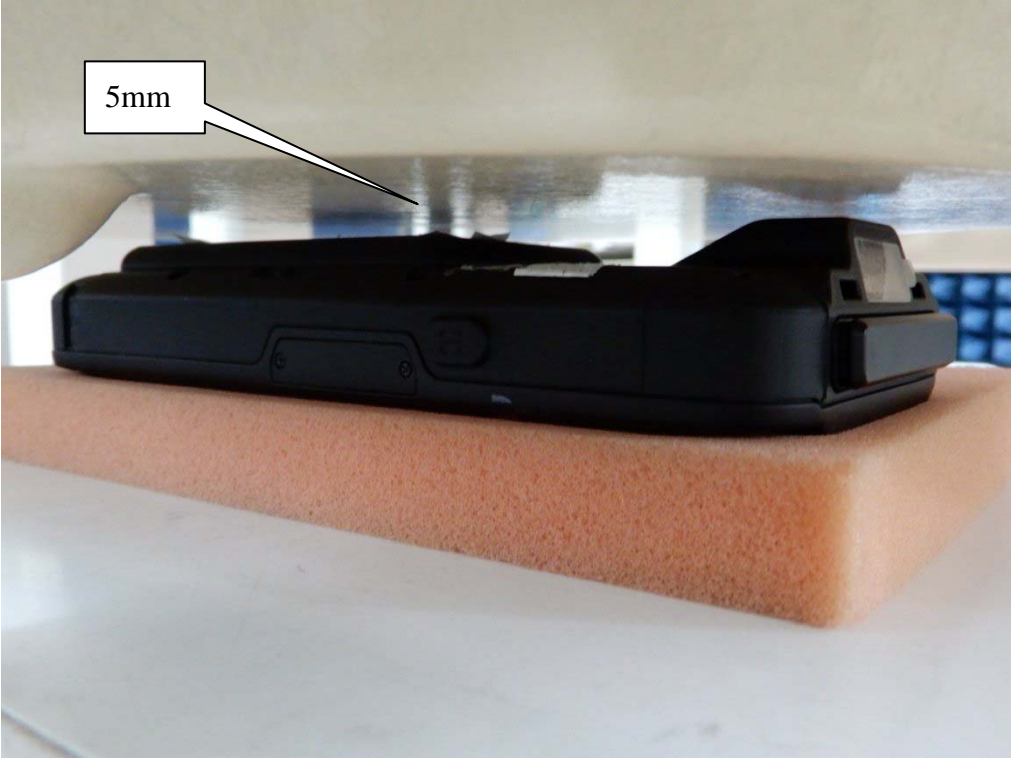

Appendix C. Test Setup Photographs & EUT Photographs
Test Setup Photographs

EUT Front (Main Antenna)

EUT Back (Main Antenna)

EUT Front (Aux Antenna)

EUT Back (Aux Antenna)

EUT Left-side

EUT Right-side

5mm

EUT Top

Depth of the liquid in the phantom-Zoom In (2.4GHz)

Depth of the liquid in the phantom-Zoom In (5GHz)

Note: The positions used in the measurements were according to IEEE 1528-2013.