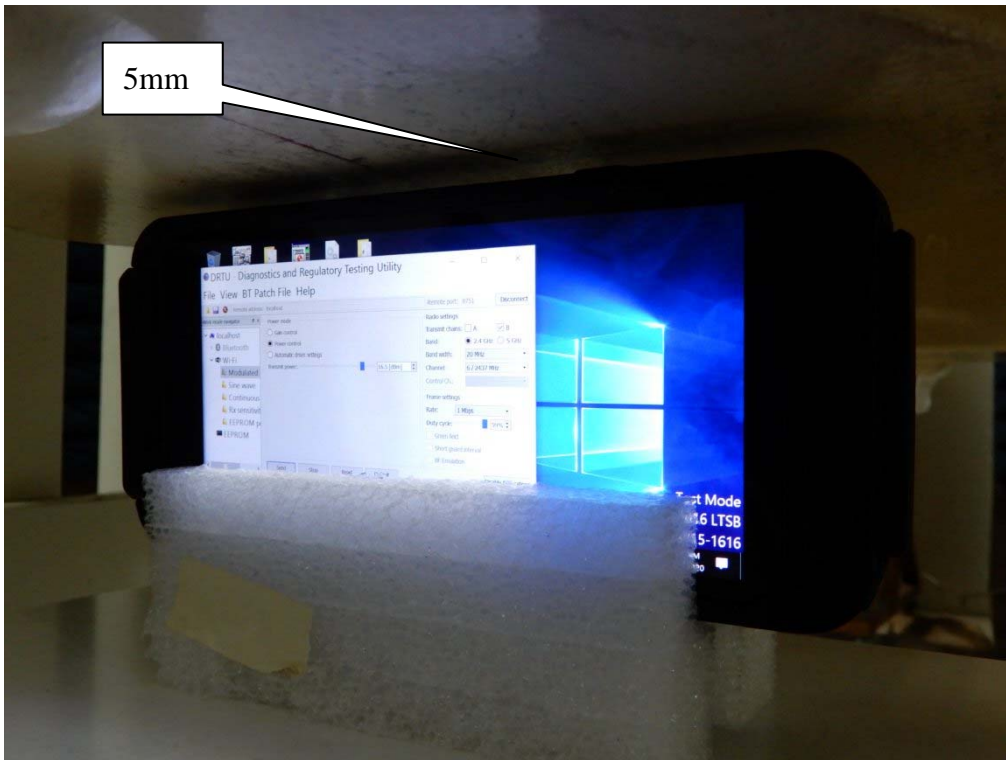

Appendix C. Test Setup Photographs & EUT Photographs
Test Setup Photographs

EUT Front (Main Antenna)

EUT Back (Main Antenna)

EUT Front (Aux Antenna)

EUT Back (Aux Antenna)

EUT Left-side

EUT Right-side

5mm

EUT Top

Depth of the liquid in the phantom-Zoom In (2.4GHz)

Depth of the liquid in the phantom-Zoom In (5GHz)

Note: The positions used in the measurements were according to IEEE 1528-2013.