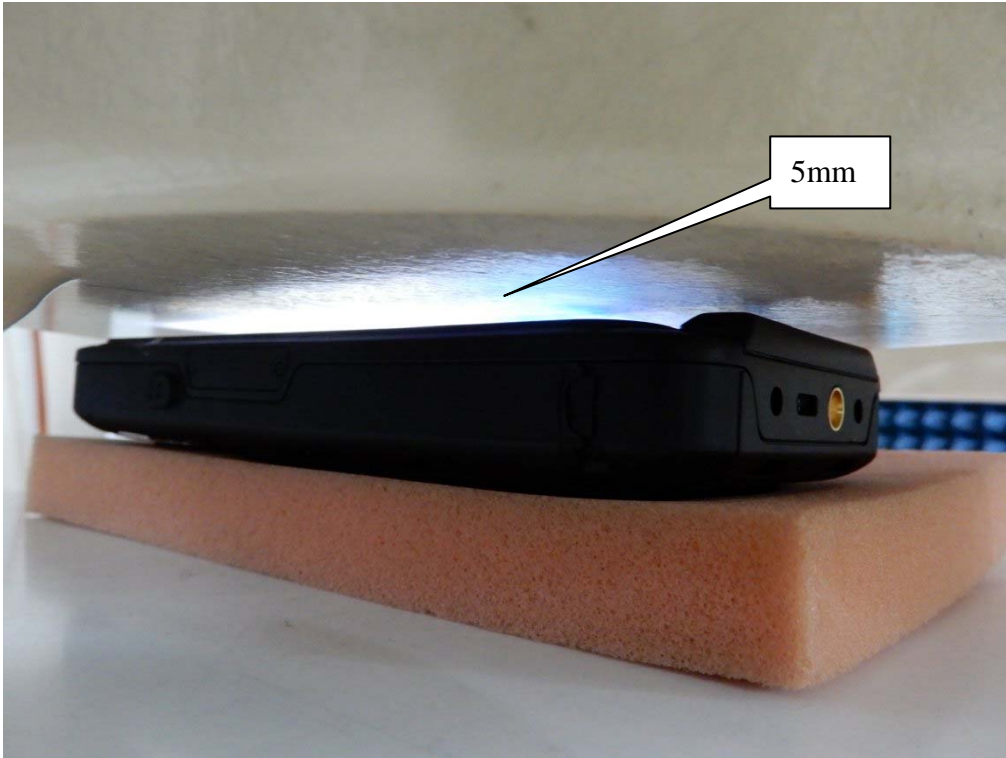

Appendix C. Test Setup Photographs & EUT Photographs
Test Setup Photographs

EUT Front (Main Antenna)

EUT Back (Main Antenna)

EUT Front (Aux Antenna)

EUT Back (Aux Antenna)

EUT Left-side

EUT Right-side

5mm

EUT Top

Depth of the liquid in the phantom-Zoom In (2.4GHz)

Depth of the liquid in the phantom-Zoom In (5GHz)

Note: The positions used in the measurements were according to IEEE 1528-2013.