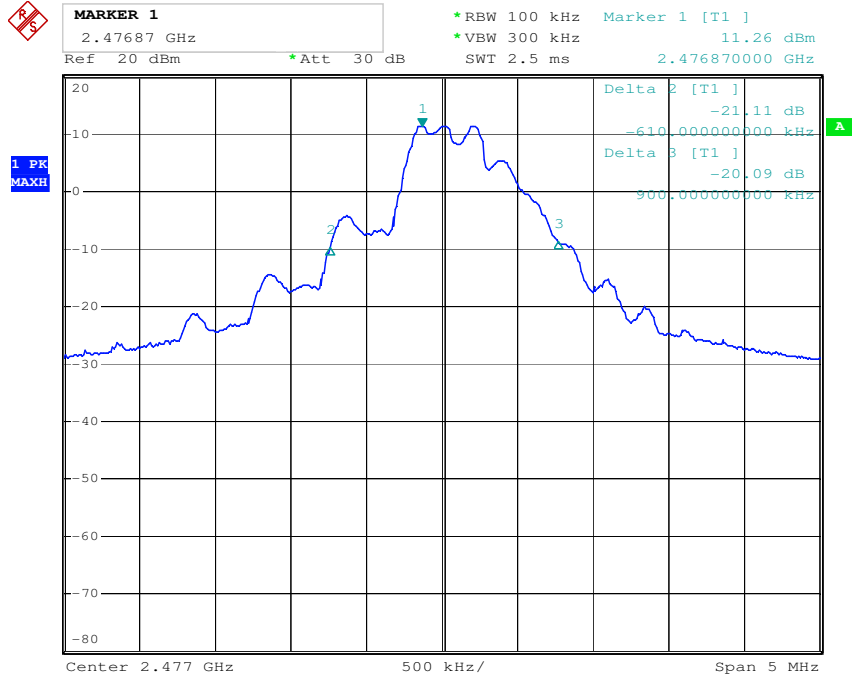

Appendix 1

Test Results

20dB Bandwidth

Tx frequency: 2406MHz

Date: 27.APR.2012 10:08:53

Tx frequency: 2441MHz

Date: 27.APR.2012 10:23:55

Tx frequency: 2477MHz

Date: 27.APR.2012 10:25:50

Band Edge Compliance

Tx frequency: 2412MHz (radiated measurement)

Vertical polarization

Horizontal polarization

Tx frequency: 2477MHz (radiated measurement)

Vertical polarization

Horizontal polarization