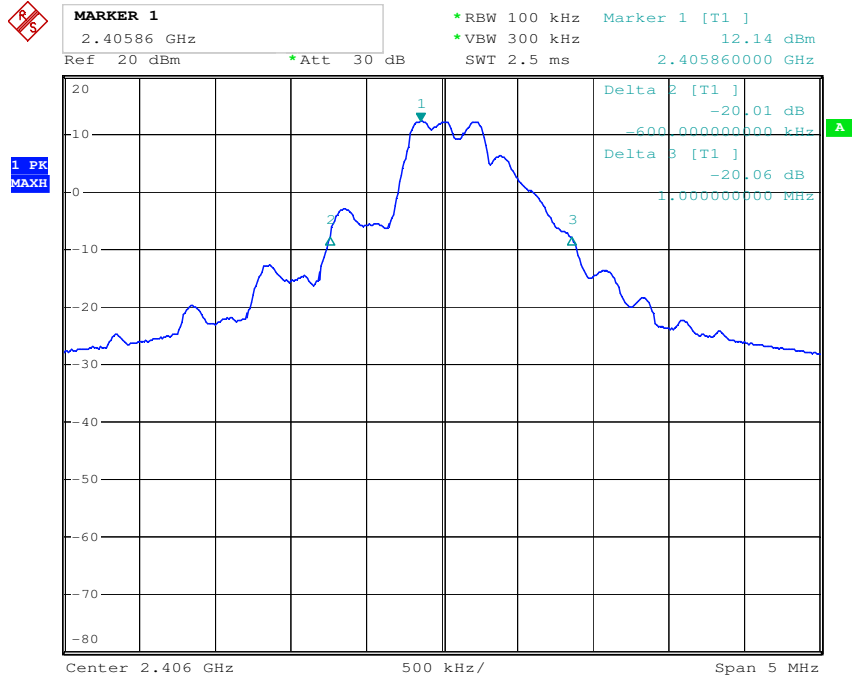

Appendix 1

Test Results

20dB Bandwidth

Tx frequency: 2406MHz

Date: 27.APR.2012 10:08:53

Tx frequency: 2441MHz

Date: 27.APR.2012 10:23:55

Tx frequency: 2477MHz

Date: 27.APR.2012 10:25:50

Band Edge Compliance

Tx frequency: 2412MHz (radiated measurement)

Vertical polarization

Horizontal polarization

Tx frequency: 2477MHz (radiated measurement)

Vertical polarization

Horizontal polarization