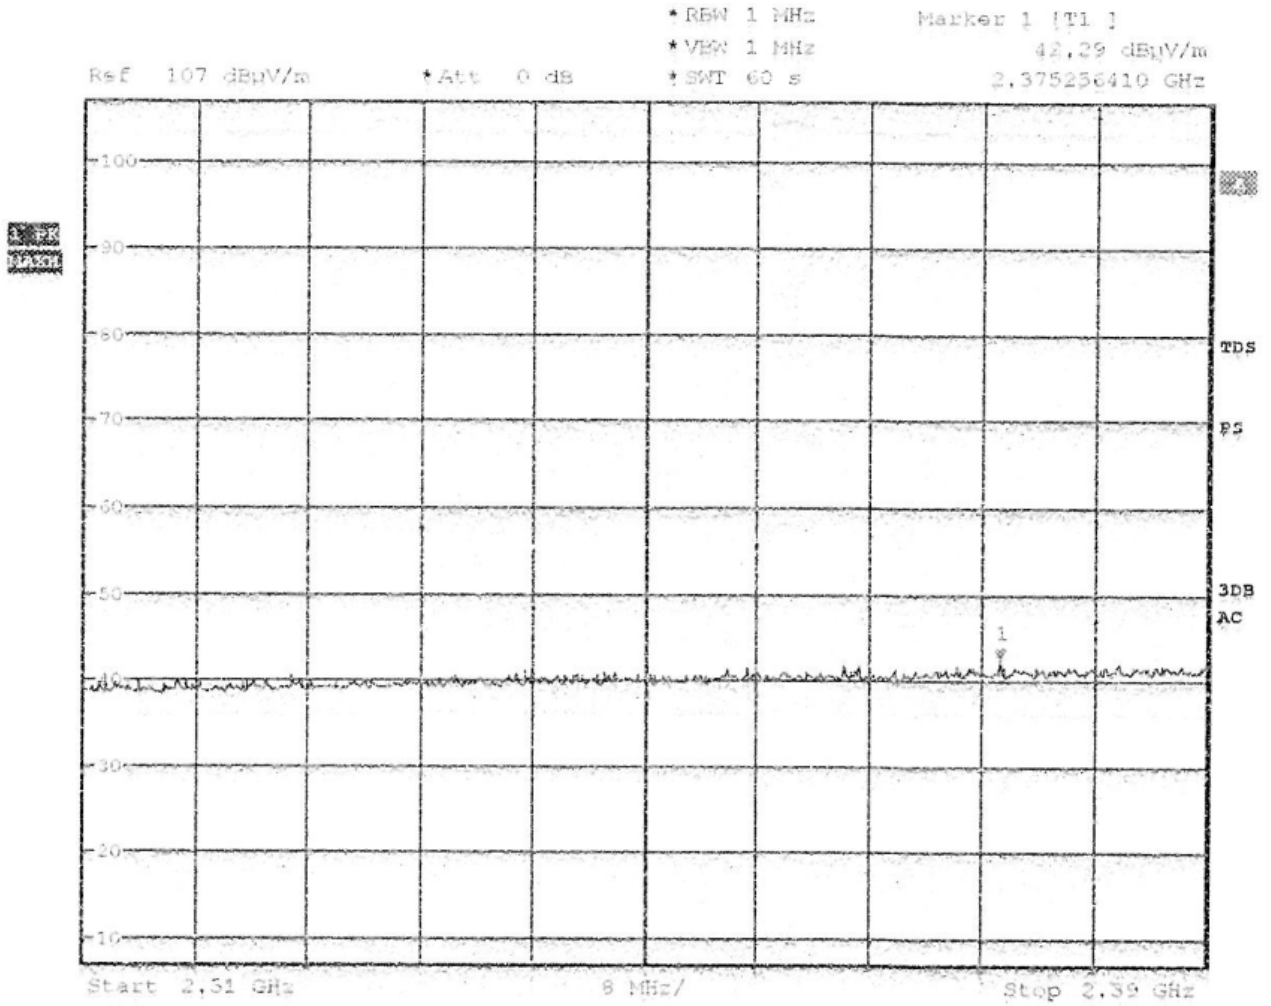

Date: 27.APR.2012 10:25:50

Band Edge Compliance

Tx frequency: 2412MHz (radiated measurement)

Vertical polarization

Horizontal polarization

Tx frequency: 2477MHz (radiated measurement)

Vertical polarization

Horizontal polarization