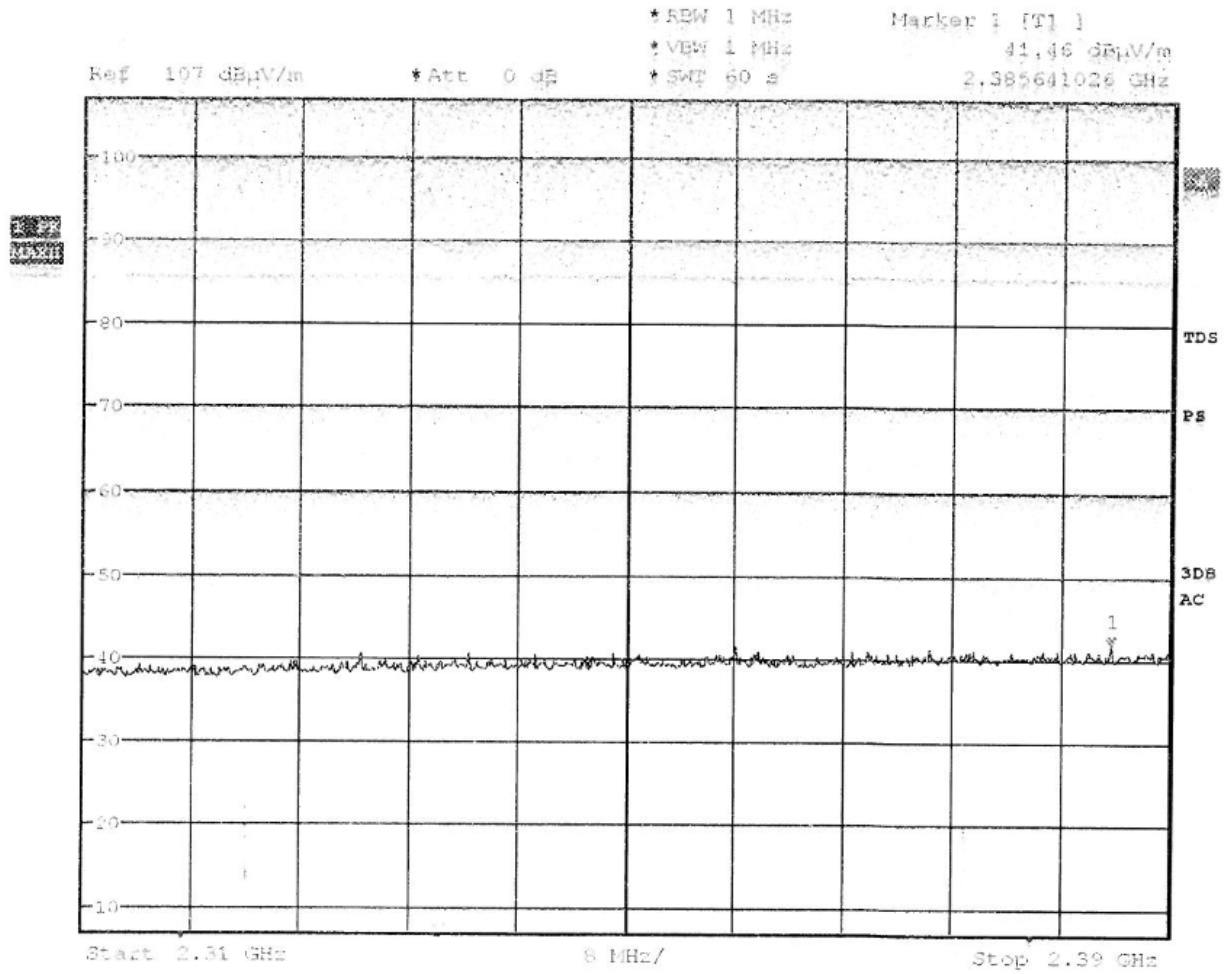

Appendix 1

Test Results

20dB Bandwidth

Tx frequency: 2406MHz

Date: 27.APR.2012 10:08:53

Tx frequency: 2441MHz

Date: 27.APR.2012 10:23:55

Tx frequency: 2477MHz

Date: 27.APR.2012 10:25:50

Band Edge Compliance

Tx frequency: 2412MHz (radiated measurement)

Vertical polarization

Horizontal polarization

Tx frequency: 2477MHz (radiated measurement)

Vertical polarization

Horizontal polarization