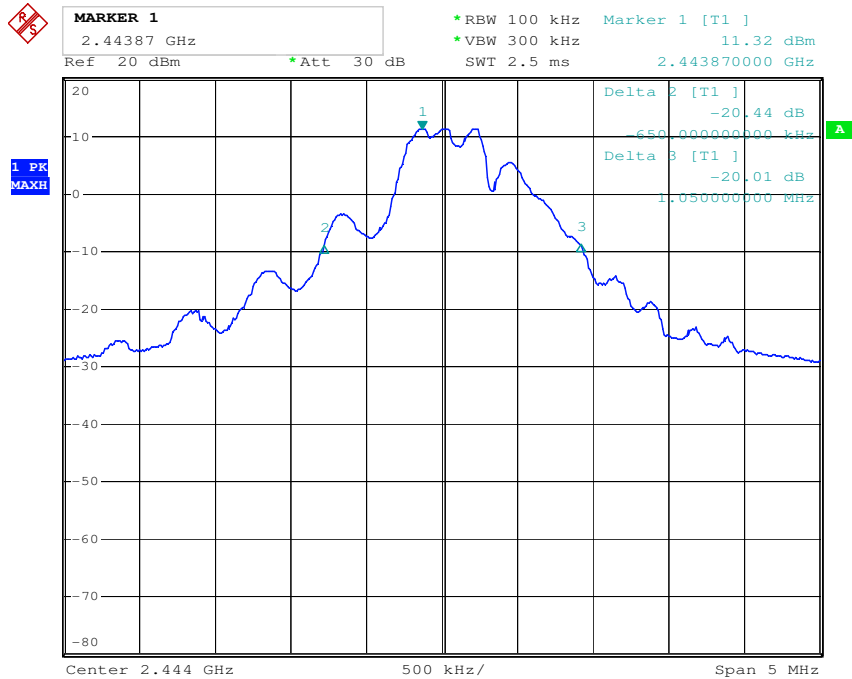

Appendix 1

Test Results

20dB Bandwidth

Tx frequency: 2406MHz

Date: 27.APR.2012 10:08:53

Tx frequency: 2441MHz

Date: 27.APR.2012 10:23:55

Tx frequency: 2477MHz

Date: 27.APR.2012 10:25:50

Band Edge Compliance

Tx frequency: 2412MHz (radiated measurement)

Vertical polarization

Horizontal polarization

Tx frequency: 2477MHz (radiated measurement)

Vertical polarization

Horizontal polarization