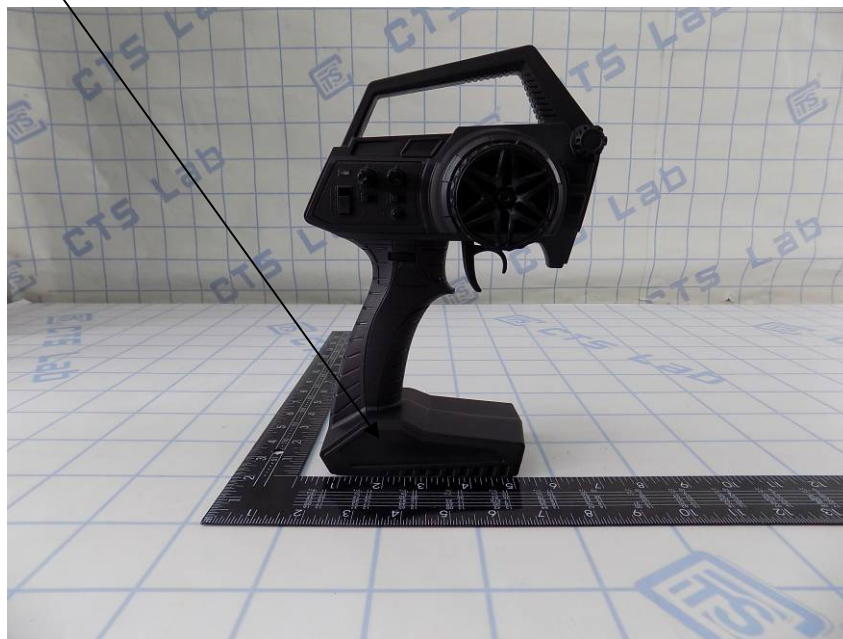

LABEL LOCATION

Copyright of this report is owned by Centre of Testing Service and may not be reproduced other than in full except with the written approval of the issuing Company.

CENTRE OF TESTING SERVICE CO., LTD.

A101, No.65, Zhuji Highway, Tianhe District, Guangzhou, China

Tel: +86-20-85543113 (32 lines)

Fax: +86-20-38780406

Complaint line: +86-20-85533471

E-mail: cts@cts-lab.com.cn

See Reverse For Terms And Conditions of Service