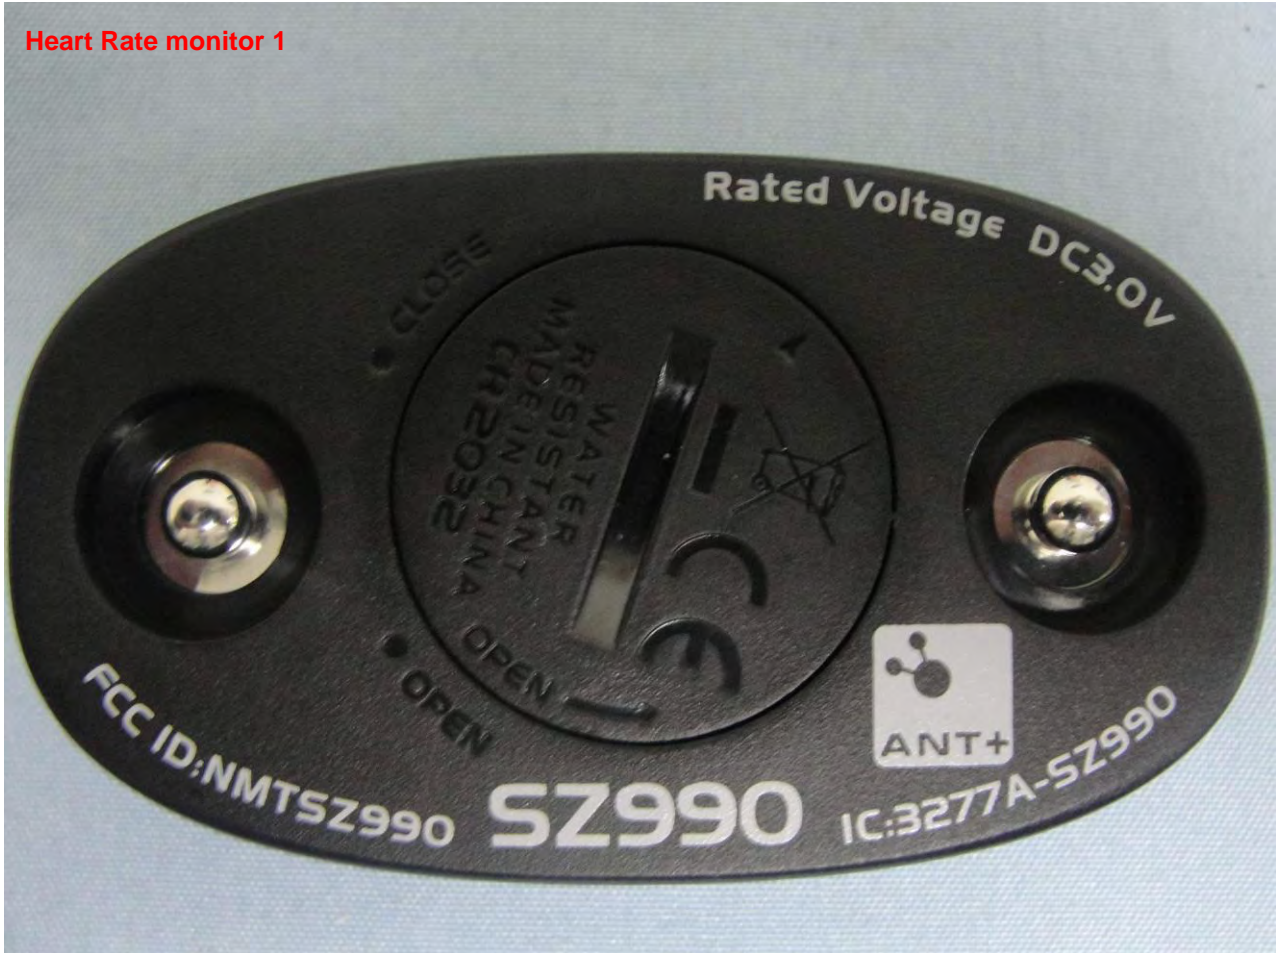

Brand Name: bryton / Model Name: Rider 50

2. Photograph of Accessory

Brand Name: bryton / Model Name: Rider 50

List of Accessory:

Specification of Accessory		
AC Adapter	Brand Name	PHIHONG
	Model Name	PSA05F-050Q-H
	Power Rating	I/P:100-240Vac, 50-60Hz, 0.2A; O/P: 5Vdc, 1A
Battery	Brand Name	LICO
	Model Name	H11ND001A
	Power Rating	3.7Vdc, 1200mAh
	Type	Li-ion
USB Cable	Brand Name	AMAX
	Signal Line Type	0.4 meter shielded cable with ferrite core
Cadence 1	Brand Name	IDT
	Model Name	AD202
	FCC ID	NMTAD202
	IC	3277A-AD202
Cadence 2	Brand Name	Dayton
	Model Name	BKM2G
	FCC ID	04GBKSPCD
	IC	7666A-BKSPCD
Heart Rate monitor 1	Brand Name	IDT
	Model Name	SZ990
	FCC ID	NMTSZ990
	IC	3277A-SZ990
Heart Rate monitor 2	Brand Name	Dayton
	Model Name	SHRM1G
	FCC ID	04GHRMHW1G
	IC	7666A-HRMHW1G

Cadence 2

Brand Name: bryton / Model Name: Rider 50

Heart Rate monitor 1

Brand Name: bryton / Model Name: Rider 50

Heart Rate monitor 1

Brand Name: bryton / Model Name: Rider 50

Heart Rate monitor 1

Brand Name: bryton / Model Name: Rider 50