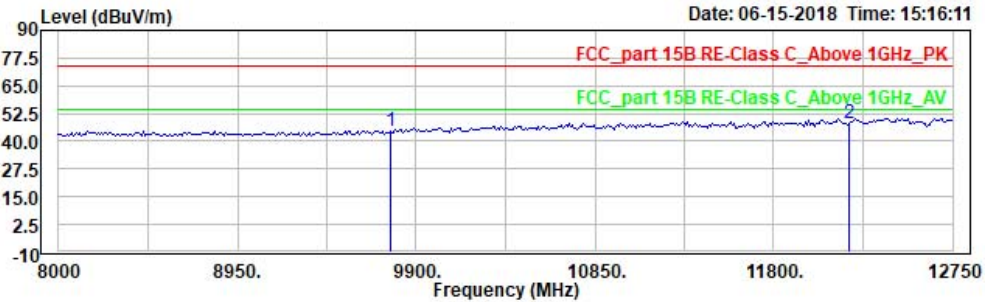

Worldwide Testing Services(Taiwan) Co., Ltd.

Registration number: W6M21806-18161-C-1
FCC ID: YDM-EA1703

Address: NO.35, Aly.21, Ln 228, Ankang Rd, Neihu, Taipei
Tel: +886-2-6606-8877
Fax: +886-2-6606-8879

Site : 966 chamber
Condition: FCC_part 15B RE-Class C_Above 1GHz_PK 3m horizontal
EUT: W6M21806-18161
Mode:
Power: 3.7 Vd.c.
Operator: Sky
Note: BT4.0, TX, 2440

	Read Freq	Read Level	Remark	Ant Factor	Limit Level	Limit Line	APos	TPos	Over Limit	Note2
	MHz	dBuV		dB/m	dBuV/m	dBuV/m	cm	deg	dB	
1	9760.000	35.70	peak	8.64	44.34	74.00	150	321	-29.66	
2	PP12200.000	32.88	peak	15.24	48.12	74.00	150	339	-25.88