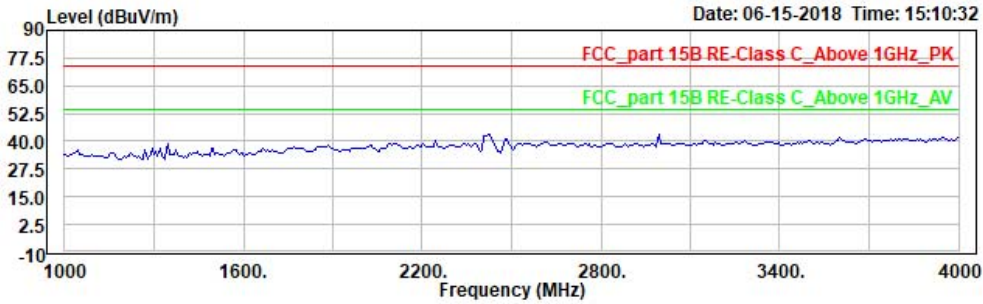

Worldwide Testing Services(Taiwan) Co., Ltd.

Registration number: W6M21806-18161-C-1
FCC ID: YDM-EA1703

Address: NO.35, Aly.21, Ln 228, Ankang Rd, Neihu, Taipei
Tel: +886-2-6606-8877
Fax: +886-2-6606-8879

Site : 966 chamber
Condition: FCC_part 15B RE-Class C_Above 1GHz_PK 3m Vertical
EUT: W6M21806-18161
Mode:
Power: 3.7 Vd.c.
Operator: Sky
Note: BT4.0, TX, 2440