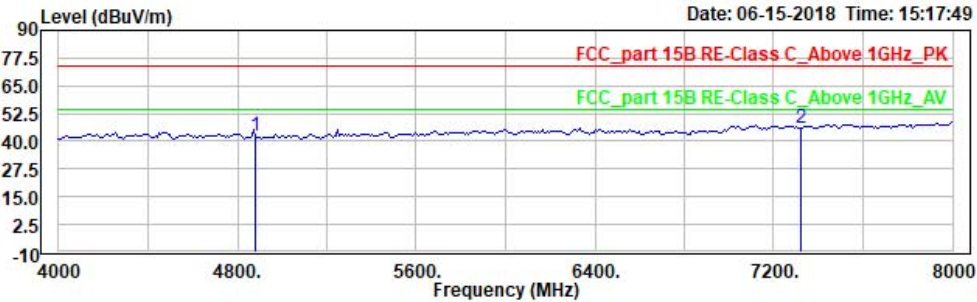

Worldwide Testing Services(Taiwan) Co., Ltd.

Registration number: W6M21806-18161-C-1
FCC ID: YDM-EA1703

Address: NO.35, Aly.21, Ln 228, Ankang Rd, Neihu, Taipei
Tel: +886-2-6606-8877
Fax: +886-2-6606-8879

Site : 966 chamber
Condition: FCC_part 15B RE-Class C_Above 1GHz_PK 3m Vertical
EUT: W6M21806-18161
Mode:
Power: 3.7 Vd.c.
Operator: Sky
Note: BT4.0, TX, 2440

	Read Freq	Read Level	Remark	Ant Factor	Limit Level	Limit Line	APos	TPos	Over Limit	Note2
	MHz	dBuV		dB/m	dBuV/m	dBuV/m	cm	deg	dB	
1	4880.000	41.54	peak	0.69	42.23	74.00	150	0	-31.77	
2 PP	7320.000	40.40	peak	5.62	46.02	74.00	150	0	-27.98