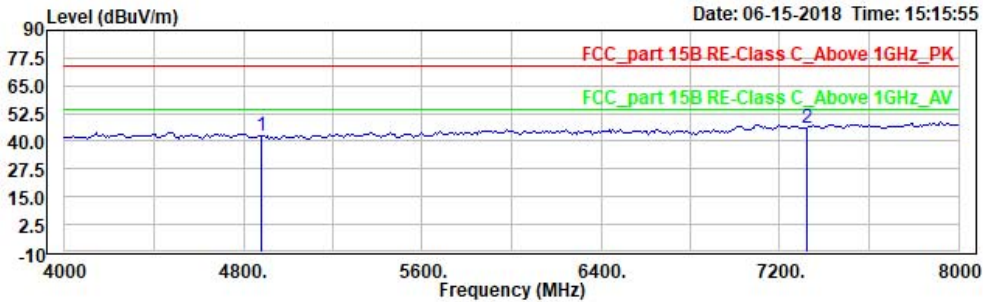

Worldwide Testing Services(Taiwan) Co., Ltd.

Registration number: W6M21806-18161-C-1
FCC ID: YDM-EA1703

Address: NO.35, Aly.21, Ln 228, Ankang Rd, Neihu, Taipei
Tel: +886-2-6606-8877
Fax: +886-2-6606-8879

Site : 966 chamber
Condition: FCC_part 15B RE-Class C_Above 1GHz_PK 3m horizontal
EUT: W6M21806-18161
Mode:
Power: 3.7 Vd.c.
Operator: Sky
Note: BT4.0, TX, 2440

	Read Freq	Read Level	Remark	Ant Factor	Limit Level	Limit Line	APos	TPos	Over Limit	Note2
	MHz	dBuV		dB/m	dBuV/m	dBuV/m	cm	deg	dB	
1	4880.000	41.97	peak	0.69	42.66	74.00	150	106	-31.34	
2 PP	7320.000	40.43	peak	5.62	46.05	74.00	150	340	-27.95