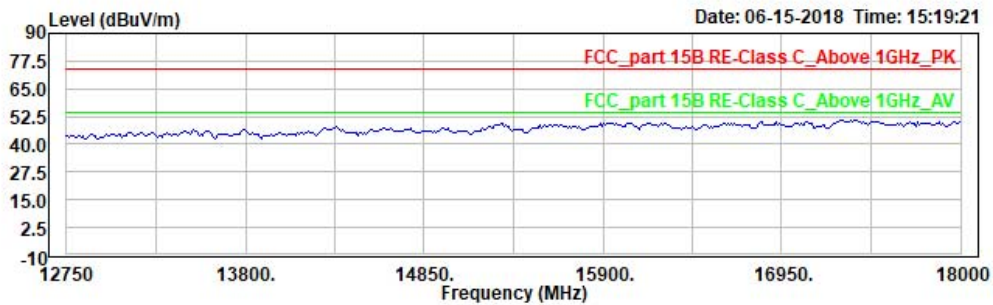

Worldwide Testing Services(Taiwan) Co., Ltd.

Registration number: W6M21806-18161-C-1
FCC ID: YDM-EA1703

Address: NO.35, Aly.21, Ln 228, Ankang Rd, Neihu, Taipei
Tel: +886-2-6606-8877
Fax: +886-2-6606-8879

Site : 966 chamber
Condition: FCC_part 15B RE-Class C_Above 1GHz_PK 3m Vertical
EUT: W6M21806-18161
Mode:
Power: 3.7 Vd.c.
Operator: Sky
Note: BT4.0, TX, 2440