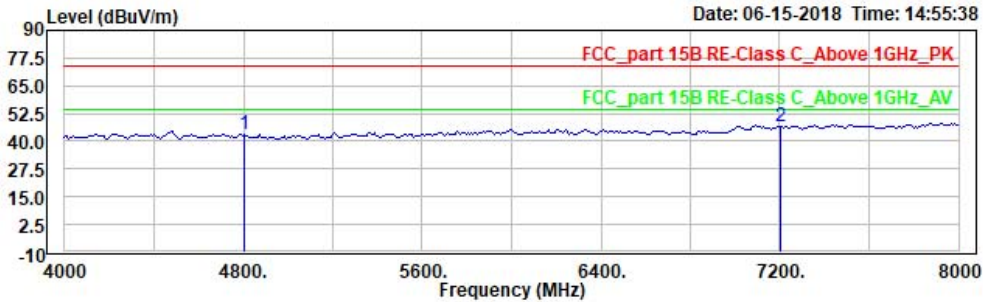

Worldwide Testing Services(Taiwan) Co., Ltd.

Registration number: W6M21806-18161-C-1
FCC ID: YDM-EA1703

Address: NO.35, Aly.21, Ln 228, Ankang Rd, Neihu, Taipei
Tel: +886-2-6606-8877
Fax: +886-2-6606-8879

Site : 966 chamber
Condition: FCC_part 15B RE-Class C_Above 1GHz_PK 3m horizontal
EUT: W6M21806-18161
Mode:
Power: 3.7 Vd.c.
Operator: Sky
Note: BT4.0, TX, 2402

	Read Freq	Read Level	Remark	Ant Factor	Limit Level	Limit Line	APos	TPos	Over Limit	Note2
	MHz	dBuV		dB/m	dBuV/m	dBuV/m	cm	deg	dB	
1	4804.000	42.09	peak	0.75	42.84	74.00	150	87	-31.16	
2 PP	7206.000	41.42	peak	5.38	46.80	74.00	150	307	-27.20