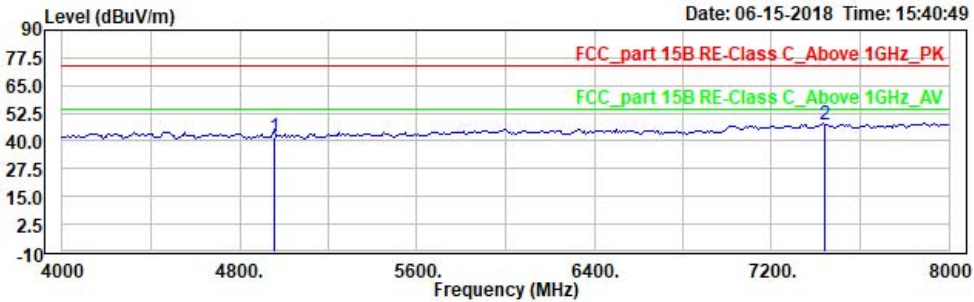

Worldwide Testing Services(Taiwan) Co., Ltd.

Registration number: W6M21806-18161-C-1
FCC ID: YDM-EA1703

Address: NO.35, Aly.21, Ln 228, Ankang Rd, Neihu, Taipei
Tel: +886-2-6606-8877
Fax: +886-2-6606-8879

Site : 966 chamber
Condition: FCC_part 15B RE-Class C_Above 1GHz_PK 3m Vertical
EUT: W6M21806-18161
Mode:
Power: 3.7 Vd.c.
Operator: Sky
Note: BT4.0, TX, 2480

	Freq	Read Level	Remark	Ant Factor	Level	Limit Line	APos	TPos	Over Limit	Note2
	MHz	dBuV		dB/m	dBuV/m	dBuV/m	cm	deg	dB	
1	4960.000	40.98	peak	0.77	41.75	74.00	150	211	-32.25	
2 PP	7440.000	41.02	peak	5.99	47.01	74.00	150	42	-26.99