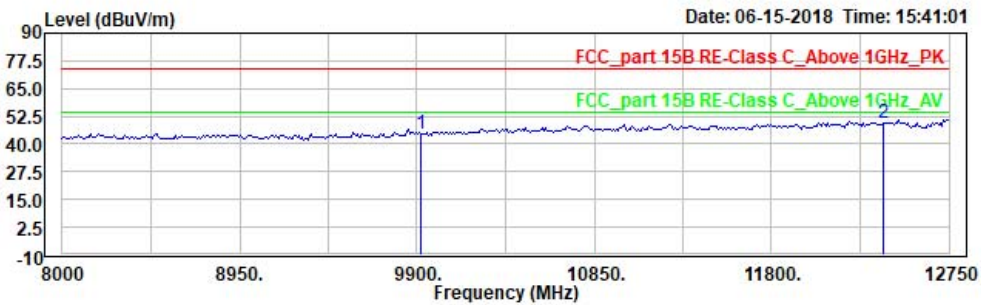

Worldwide Testing Services(Taiwan) Co., Ltd.

Registration number: W6M21806-18161-C-1
FCC ID: YDM-EA1703

Address: NO.35, Aly.21, Ln 228, Ankang Rd, Neihu, Taipei
Tel: +886-2-6606-8877
Fax: +886-2-6606-8879

Site : 966 chamber
Condition: FCC_part 15B RE-Class C_Above 1GHz_PK 3m Vertical
EUT: W6M21806-18161
Mode:
Power: 3.7 Vd.c.
Operator: Sky
Note: BT4.0, TX, 2480

	Freq	Read Level	Remark	Ant Factor	Level	Limit Line	APos	TPos	Over Limit	Note2
	MHz	dBuV		dB/m	dBuV/m	dBuV/m	cm	deg	dB	
1	9920.000	35.08	peak	9.70	44.78	74.00	150	141	-29.22	
2	PP12400.000	33.43	peak	15.76	49.19	74.00	150	360	-24.81