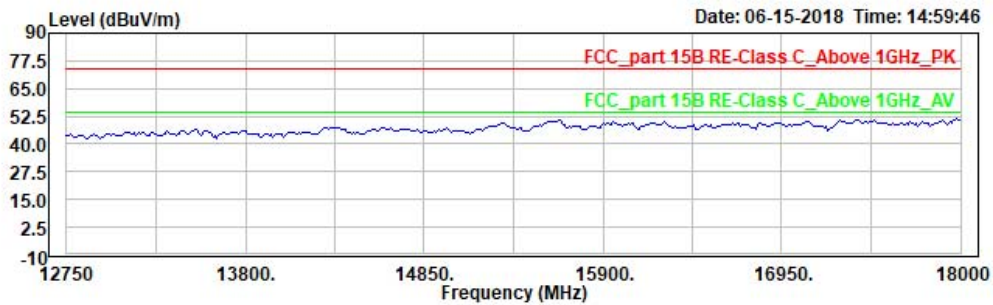

Worldwide Testing Services(Taiwan) Co., Ltd.

Registration number: W6M21806-18161-C-1
FCC ID: YDM-EA1703

Address: NO.35, Aly.21, Ln 228, Ankang Rd, Neihu, Taipei
Tel: +886-2-6606-8877
Fax: +886-2-6606-8879

Site : 966 chamber
Condition: FCC_part 15B RE-Class C_Above 1GHz_PK 3m Vertical
EUT: W6M21806-18161
Mode:
Power: 3.7 Vd.c.
Operator: Sky
Note: BT4.0, TX, 2402