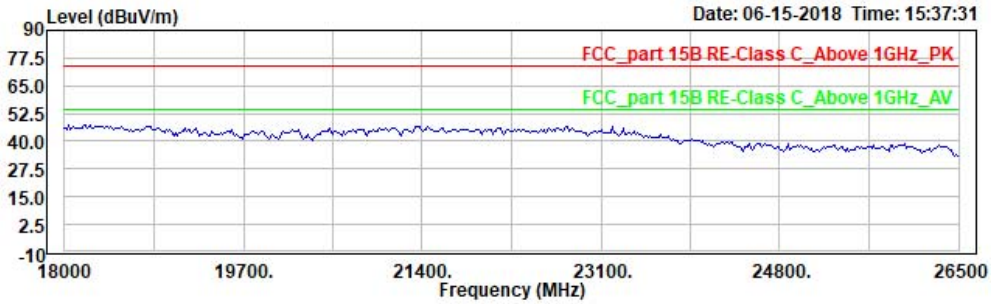

Worldwide Testing Services(Taiwan) Co., Ltd.

Registration number: W6M21806-18161-C-1
FCC ID: YDM-EA1703

Address: NO.35, Aly.21, Ln 228, Ankang Rd, Neihu, Taipei
Tel: +886-2-6606-8877
Fax: +886-2-6606-8879

Site : 966 chamber
Condition: FCC_part 15B RE-Class C_Above 1GHz_PK 3m Vertical
EUT: W6M21806-18161
Mode:
Power: 3.7 Vd.c.
Operator: Sky
Note: BT4.0, TX, 2480