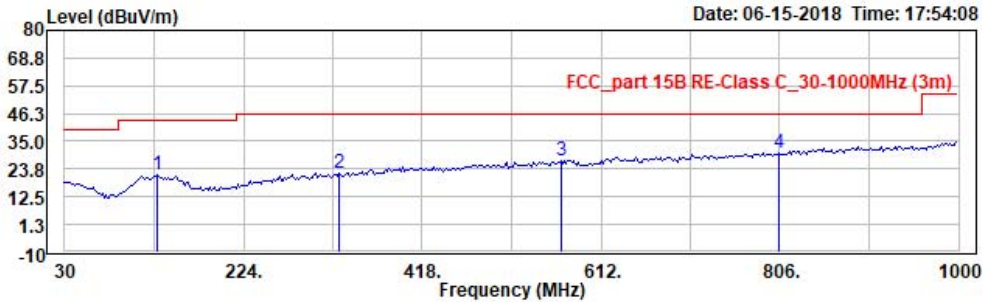

Worldwide Testing Services(Taiwan) Co., Ltd.

Registration number: W6M21806-18161-C-1
FCC ID: YDM-EA1703

Address: NO.35, Aly.21, Ln 228, Ankang Rd, Neihu, Taipei
Tel: +886-2-6606-8877
Fax: +886-2-6606-8879

Site : 966 chamber
Condition: FCC_part 15B RE-Class C_30-1000MHz (3m) 3m Vertical
EUT: W6M21806-18161
Mode:
Power: 3.7 Vd.c.
Operator: Vincent
Note: BT4.0, TX, 2402

	Read Freq	Read Level	Remark	Ant Factor	Limit Level	Limit Line	APos	TPos	Over Limit	Note2
	MHz	dBuV		dB/m	dBuV/m	dBuV/m	cm	deg	dB	
1	131.082	27.56	peak	-6.33	21.23	43.50	100	297	-22.27	
2	327.415	27.10	peak	-5.01	22.09	46.00	100	31	-23.91	
3	568.457	28.55	peak	-1.17	27.38	46.00	100	243	-18.62	
4 PP	805.611	27.53	peak	2.74	30.27	46.00	100	118	-15.73