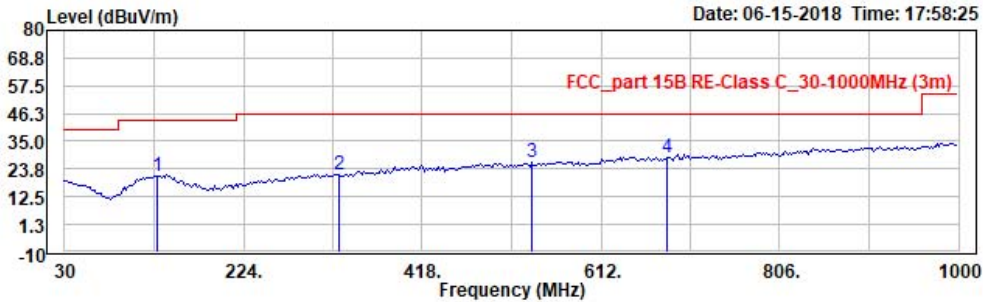

Worldwide Testing Services(Taiwan) Co., Ltd.

Registration number: W6M21806-18161-C-1
FCC ID: YDM-EA1703

Address: NO.35, Aly.21, Ln 228, Ankang Rd, Neihu, Taipei
Tel: +886-2-6606-8877
Fax: +886-2-6606-8879

Site : 966 chamber
Condition: FCC_part 15B RE-Class C_30-1000MHz (3m) 3m Vertical
EUT: W6M21806-18161
Mode:
Power: 3.7 Vd.c.
Operator: Vincent
Note: BT4.0, TX, 2440

	Read Freq	Read Level	Remark	Ant Factor	Limit Level	Limit Line	APos	TPos	Over Limit	Note2
	MHz	dBuV		dB/m	dBuV/m	dBuV/m	cm	deg	dB	
1	131.082	27.34	peak	-6.33	21.01	43.50	100	0	-22.49	
2	327.415	26.43	peak	-5.01	21.42	46.00	100	176	-24.58	
3	537.355	27.62	peak	-1.40	26.22	46.00	100	58	-19.78	
4 PP	683.146	27.73	peak	0.68	28.41	46.00	100	0	-17.59