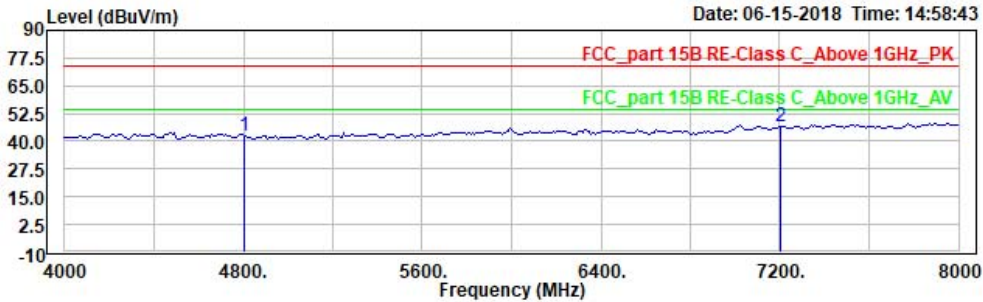

Worldwide Testing Services(Taiwan) Co., Ltd.

Registration number: W6M21806-18161-C-1
FCC ID: YDM-EA1703

Address: NO.35, Aly.21, Ln 228, Ankang Rd, Neihu, Taipei
Tel: +886-2-6606-8877
Fax: +886-2-6606-8879

Site : 966 chamber
Condition: FCC_part 15B RE-Class C_Above 1GHz_PK 3m Vertical
EUT: W6M21806-18161
Mode:
Power: 3.7 Vd.c.
Operator: Sky
Note: BT4.0, TX, 2402

	Read Freq	Read Level	Remark	Ant Factor	Limit Level	Limit Line	APos	TPos	Over Limit	Note2
	MHz	dBuV		dB/m	dBuV/m	dBuV/m	cm	deg	dB	
1	4804.000	41.95	peak	0.75	42.70	74.00	150	148	-31.30	
2 PP	7206.000	41.35	peak	5.38	46.73	74.00	150	1	-27.27