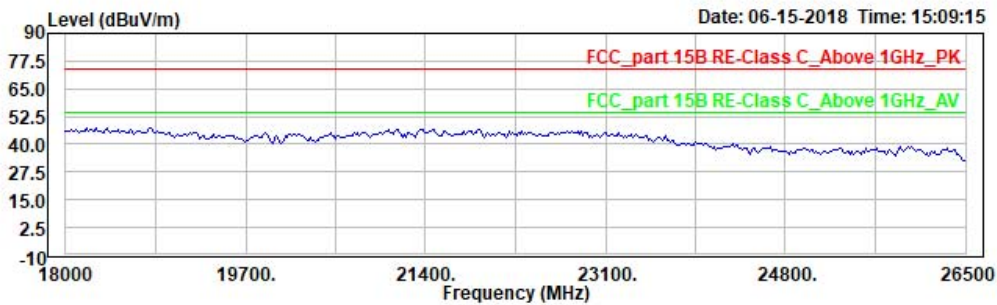

Worldwide Testing Services(Taiwan) Co., Ltd.

Registration number: W6M21806-18161-C-1
FCC ID: YDM-EA1703

Address: NO.35, Aly.21, Ln 228, Ankang Rd, Neihu, Taipei
Tel: +886-2-6606-8877
Fax: +886-2-6606-8879

Site : 966 chamber
Condition: FCC_part 15B RE-Class C_Above 1GHz_PK 3m horizontal
EUT: W6M21806-18161
Mode:
Power: 3.7 Vd.c.
Operator: Sky
Note: BT4.0, TX, 2440