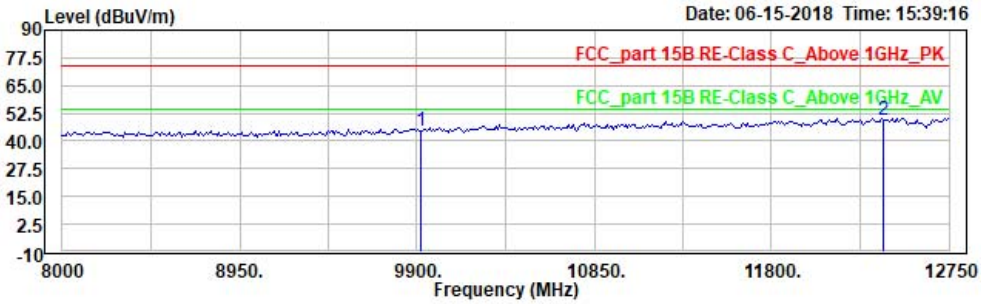

Worldwide Testing Services(Taiwan) Co., Ltd.

Registration number: W6M21806-18161-C-1
FCC ID: YDM-EA1703

Address: NO.35, Aly.21, Ln 228, Ankang Rd, Neihu, Taipei
Tel: +886-2-6606-8877
Fax: +886-2-6606-8879

Site : 966 chamber
Condition: FCC_part 15B RE-Class C_Above 1GHz_PK 3m horizontal
EUT: W6M21806-18161
Mode:
Power: 3.7 Vd.c.
Operator: Sky
Note: BT4.0, TX, 2480

	Freq	Read Level	Remark	Ant Factor	Level	Limit Line	APos	TPos	Over Limit	Note2
	MHz	dBuV		dB/m	dBuV/m	dBuV/m	cm	deg	dB	
1	9920.000	34.75	peak	9.70	44.45	74.00	150	321	-29.55	
2	PP12400.000	33.58	peak	15.76	49.34	74.00	150	269	-24.66