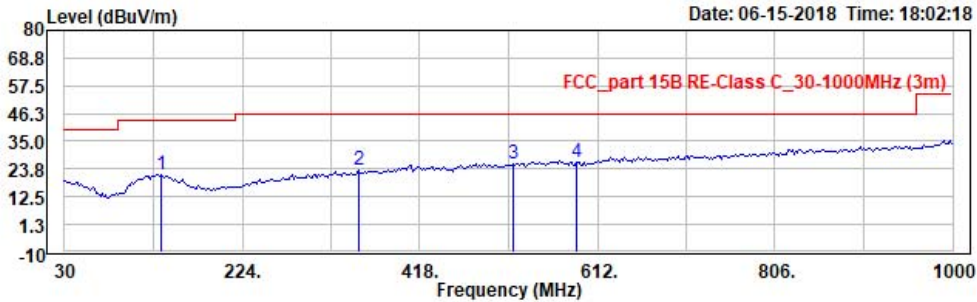

Worldwide Testing Services(Taiwan) Co., Ltd.

Registration number: W6M21806-18161-C-1
FCC ID: YDM-EA1703

Address: NO.35, Aly.21, Ln 228, Ankang Rd, Neihu, Taipei
Tel: +886-2-6606-8877
Fax: +886-2-6606-8879

Site : 966 chamber
Condition: FCC_part 15B RE-Class C_30-1000MHz (3m) 3m Vertical
EUT: W6M21806-18161
Mode:
Power: 3.7 Vd.c.
Operator: Vincent
Note: BT4.0, TX, 2480

	Read Freq	Read Level	Remark	Ant Factor	Limit Level	Limit Line	APos	TPos	Over Limit	Note2
	MHz	dBuV		dB/m	dBuV/m	dBuV/m	cm	deg	dB	
1	134.970	27.79	peak	-6.38	21.41	43.50	100	92	-22.09	
2	350.742	27.64	peak	-4.56	23.08	46.00	100	14	-22.92	
3	519.860	27.50	peak	-1.78	25.72	46.00	100	276	-20.28	
4 PP	589.840	27.86	peak	-1.11	26.75	46.00	100	0	-19.25