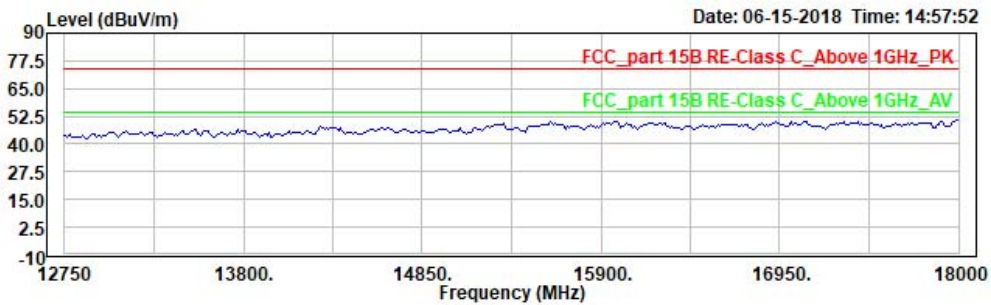

Worldwide Testing Services(Taiwan) Co., Ltd.

Registration number: W6M21806-18161-C-1
FCC ID: YDM-EA1703

Address: NO.35, Aly.21, Ln 228, Ankang Rd, Neihu, Taipei
Tel: +886-2-6606-8877
Fax: +886-2-6606-8879

Site : 966 chamber
Condition: FCC_part 15B RE-Class C_Above 1GHz_PK 3m horizontal
EUT: W6M21806-18161
Mode:
Power: 3.7 Vd.c.
Operator: Sky
Note: BT4.0, TX, 2402