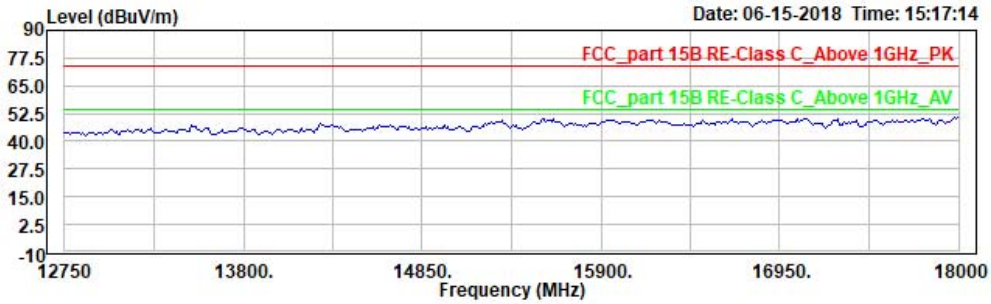

Worldwide Testing Services(Taiwan) Co., Ltd.

Registration number: W6M21806-18161-C-1
FCC ID: YDM-EA1703

Address: NO.35, Aly.21, Ln 228, Ankang Rd, Neihu, Taipei
Tel: +886-2-6606-8877
Fax: +886-2-6606-8879

Site : 966 chamber
Condition: FCC_part 15B RE-Class C_Above 1GHz_PK 3m horizontal
EUT: W6M21806-18161
Mode:
Power: 3.7 Vd.c.
Operator: Sky
Note: BT4.0, TX, 2440