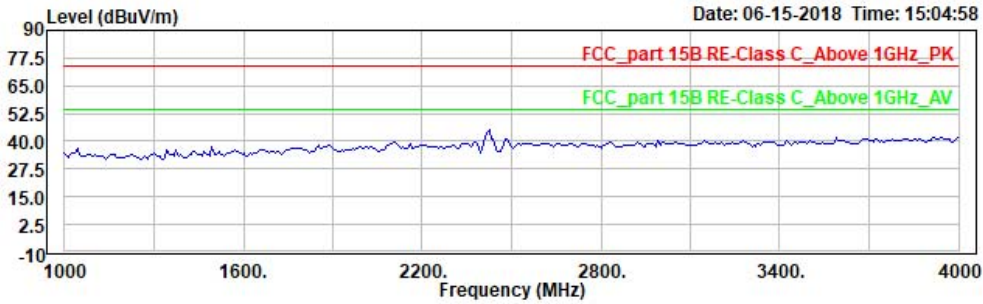

Worldwide Testing Services(Taiwan) Co., Ltd.

Registration number: W6M21806-18161-C-1
FCC ID: YDM-EA1703

Address: NO.35, Aly.21, Ln 228, Ankang Rd, Neihu, Taipei
Tel: +886-2-6606-8877
Fax: +886-2-6606-8879

Site : 966 chamber
Condition: FCC_part 15B RE-Class C_Above 1GHz_PK 3m horizontal
EUT: W6M21806-18161
Mode:
Power: 3.7 Vd.c.
Operator: Sky
Note: BT4.0, TX, 2440