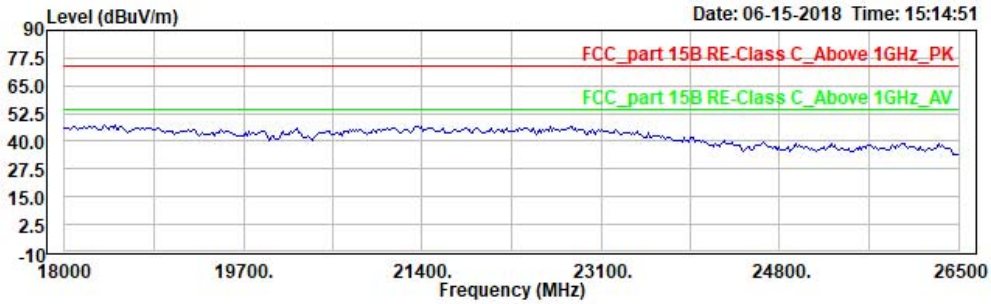

Worldwide Testing Services(Taiwan) Co., Ltd.

Registration number: W6M21806-18161-C-1
FCC ID: YDM-EA1703

Address: NO.35, Aly.21, Ln 228, Ankang Rd, Neihu, Taipei
Tel: +886-2-6606-8877
Fax: +886-2-6606-8879

Site : 966 chamber
Condition: FCC_part 15B RE-Class C_Above 1GHz_PK 3m Vertical
EUT: W6M21806-18161
Mode:
Power: 3.7 Vd.c.
Operator: Sky
Note: BT4.0, TX, 2440