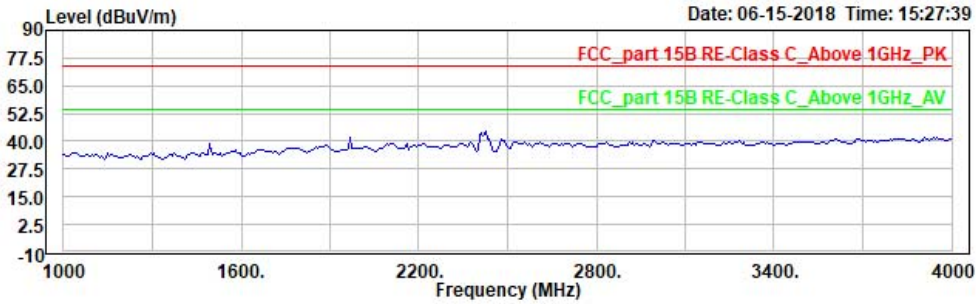

Worldwide Testing Services(Taiwan) Co., Ltd.

Registration number: W6M21806-18161-C-1
FCC ID: YDM-EA1703

Address: NO.35, Aly.21, Ln 228, Ankang Rd, Neihu, Taipei
Tel: +886-2-6606-8877
Fax: +886-2-6606-8879

Site : 966 chamber
Condition: FCC_part 15B RE-Class C_Above 1GHz_PK 3m horizontal
EUT: W6M21806-18161
Mode:
Power: 3.7 Vd.c.
Operator: Sky
Note: BT4.0, TX, 2480