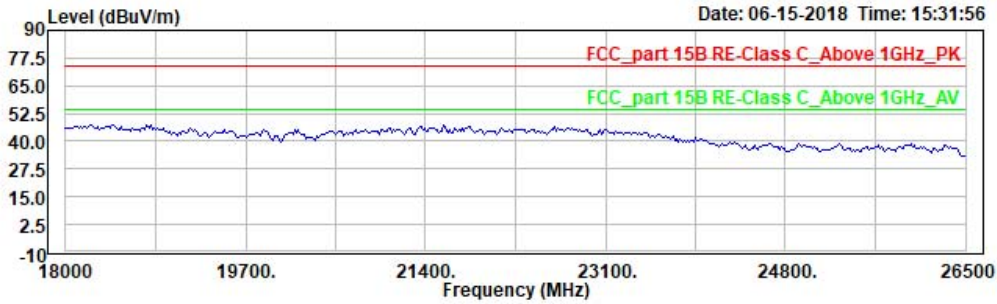

Worldwide Testing Services(Taiwan) Co., Ltd.

Registration number: W6M21806-18161-C-1
FCC ID: YDM-EA1703

Address: NO.35, Aly.21, Ln 228, Ankang Rd, Neihu, Taipei
Tel: +886-2-6606-8877
Fax: +886-2-6606-8879

Site : 966 chamber
Condition: FCC_part 15B RE-Class C_Above 1GHz_PK 3m horizontal
EUT: W6M21806-18161
Mode:
Power: 3.7 Vd.c.
Operator: Sky
Note: BT4.0, TX, 2480