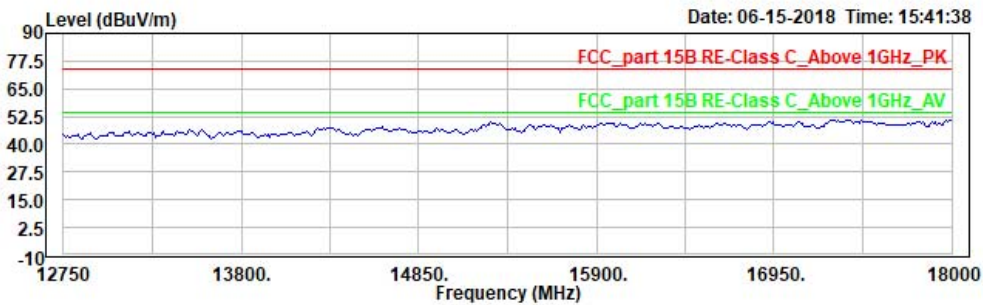

Worldwide Testing Services(Taiwan) Co., Ltd.

Registration number: W6M21806-18161-C-1
FCC ID: YDM-EA1703

Address: NO.35, Aly.21, Ln 228, Ankang Rd, Neihu, Taipei
Tel: +886-2-6606-8877
Fax: +886-2-6606-8879

Site : 966 chamber
Condition: FCC_part 15B RE-Class C_Above 1GHz_PK 3m Vertical
EUT: W6M21806-18161
Mode:
Power: 3.7 Vd.c.
Operator: Sky
Note: BT4.0, TX, 2480