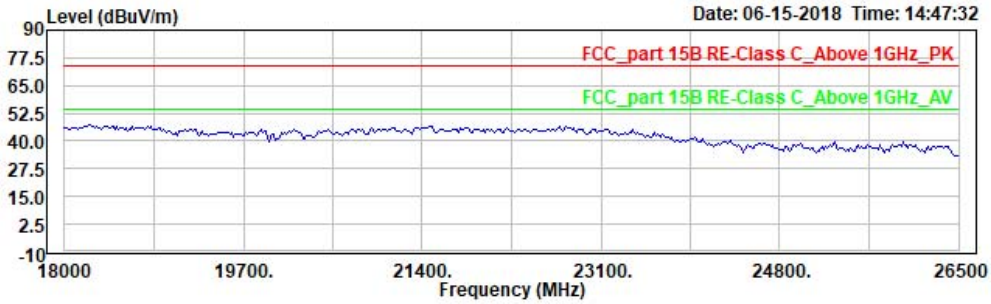

Worldwide Testing Services(Taiwan) Co., Ltd.

Registration number: W6M21806-18161-C-1
FCC ID: YDM-EA1703

Address: NO.35, Aly.21, Ln 228, Ankang Rd, Neihu, Taipei
Tel: +886-2-6606-8877
Fax: +886-2-6606-8879

Site : 966 chamber
Condition: FCC_part 15B RE-Class C_Above 1GHz_PK 3m Vertical
EUT: W6M21806-18161
Mode:
Power: 3.7 Vd.c.
Operator: Sky
Note: BT4.0, TX, 2402