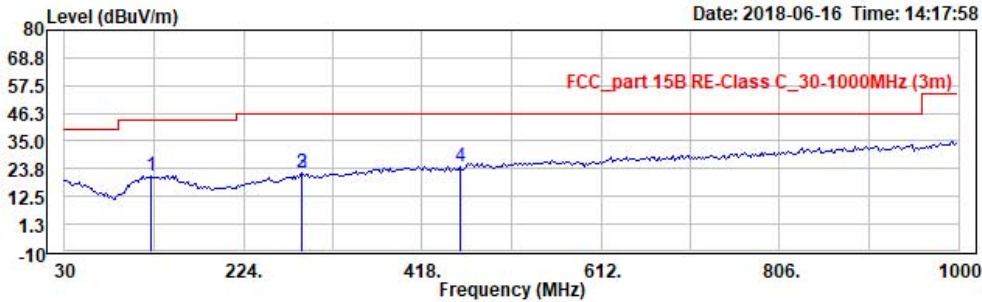

Worldwide Testing Services(Taiwan) Co., Ltd.

Registration number: W6M21806-18161-C-1
FCC ID: YDM-EA1703

Address: NO.35, Aly.21, Ln 228, Ankang Rd, Neihu, Taipei
Tel: +886-2-6606-8877
Fax: +886-2-6606-8879

Site : 966 chamber
Condition: FCC_part 15B RE-Class C_30-1000MHz (3m) 3m horizontal
EUT: W6M21806-18161
Mode:
Power: 3.7 Vd.c.
Operator: Vincent
Note: BT4.0,TX,2440

	Read Freq	Read Level	Remark	Ant Factor	Limit Level	APos	TPos	Over Limit	Note2
	MHz	dBuV		dB/m	dBuV/m	dBuV/m	cm	deg	dB
1	123.307	27.24	peak	-6.50	20.74	43.50	100	56	-22.76
2	286.593	27.98	peak	-5.87	22.11	46.00	100	64	-23.89
3	286.593	27.98	peak	-5.87	22.11	46.00	100	64	-23.89
4 PP	459.599	27.54	peak	-2.89	24.65	46.00	100	87	-21.35