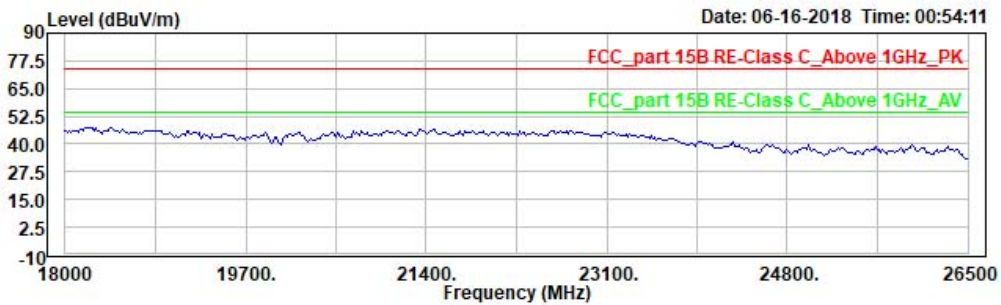

Site : 966 chamber
Condition: FCC_part 15B RE-Class C_Above 1GHz_PK 3m Vertical
EUT: W6M21806-18161
Mode:
Power: 3.7 Vd.c.
Operator: Vincent
Note: 2.4G, TX, 802.11n20, ch11

Worldwide Testing Services(Taiwan) Co., Ltd.