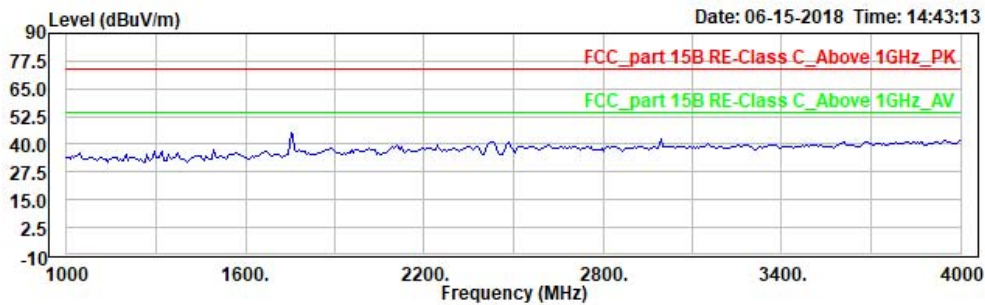

Worldwide Testing Services(Taiwan) Co., Ltd.

Registration number: W6M21806-18161-C-1
FCC ID: YDM-EA1703

Address: NO.35, Aly.21, Ln 228, Ankang Rd, Neihu, Taipei
Tel: +886-2-6606-8877
Fax: +886-2-6606-8879

Site : 966 chamber
Condition: FCC_part 15B RE-Class C_Above 1GHz_PK 3m Vertical
EUT: W6M21806-18161
Mode:
Power: 3.7 Vd.c.
Operator: Sky
Note: BT4.0, TX, 2402