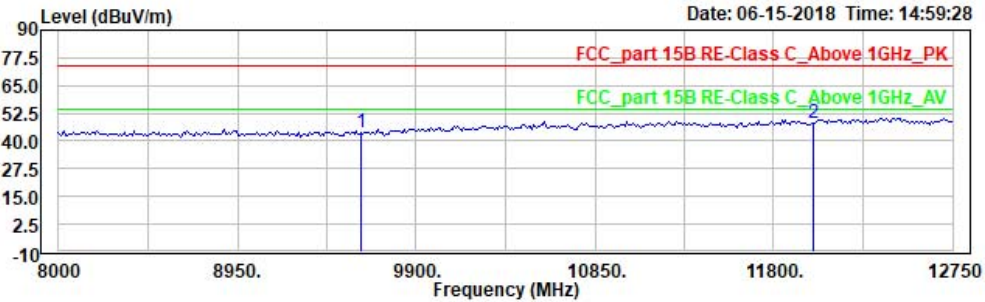

Worldwide Testing Services(Taiwan) Co., Ltd.

Registration number: W6M21806-18161-C-1
FCC ID: YDM-EA1703

Address: NO.35, Aly.21, Ln 228, Ankang Rd, Neihu, Taipei
Tel: +886-2-6606-8877
Fax: +886-2-6606-8879

Site : 966 chamber
Condition: FCC_part 15B RE-Class C_Above 1GHz_PK 3m Vertical
EUT: W6M21806-18161
Mode:
Power: 3.7 Vd.c.
Operator: Sky
Note: BT4.0, TX, 2402

	Read Freq	Read Level	Remark	Ant Factor	Limit Level	Limit Line	APos	TPos	Over Limit	Note2
	MHz	dBuV		dB/m	dBuV/m	dBuV/m	cm	deg	dB	
1	9608.000	35.41	peak	8.25	43.66	74.00	150	32	-30.34	
2	PP12010.000	34.23	peak	13.50	47.73	74.00	150	15	-26.27