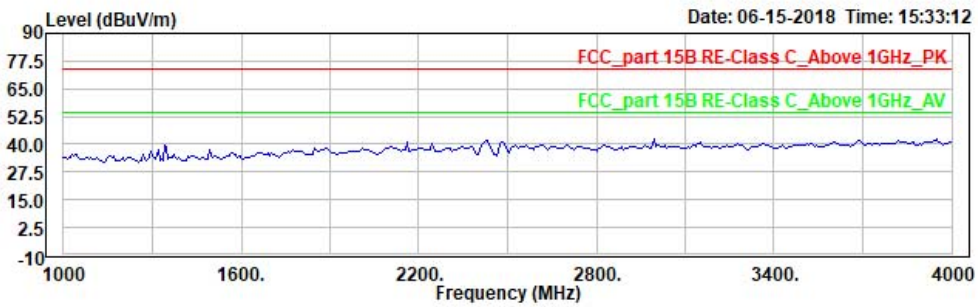

Worldwide Testing Services(Taiwan) Co., Ltd.

Registration number: W6M21806-18161-C-1
FCC ID: YDM-EA1703

Address: NO.35, Aly.21, Ln 228, Ankang Rd, Neihu, Taipei
Tel: +886-2-6606-8877
Fax: +886-2-6606-8879

Site : 966 chamber
Condition: FCC_part 15B RE-Class C_Above 1GHz_PK 3m Vertical
EUT: W6M21806-18161
Mode:
Power: 3.7 Vd.c.
Operator: Sky
Note: BT4.0, TX, 2480