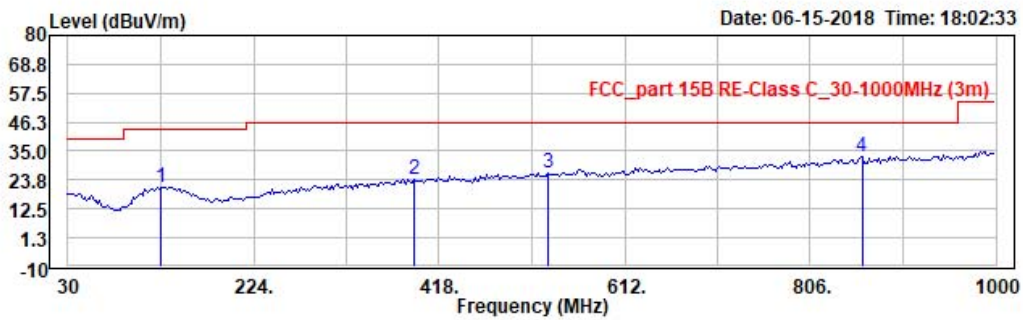

Worldwide Testing Services(Taiwan) Co., Ltd.

Registration number: W6M21806-18161-C-1
FCC ID: YDM-EA1703

Address: NO.35, Aly.21, Ln 228, Ankang Rd, Neihu, Taipei
Tel: +886-2-6606-8877
Fax: +886-2-6606-8879

Site : 966 chamber
Condition: FCC_part 15B RE-Class C_30-1000MHz (3m) 3m horizontal
EUT: W6M21806-18161
Mode:
Power: 3.7 Vd.c.
Operator: Vincent
Note: BT4.0, TX, 2480

	Read Freq	Read Level	Remark	Ant Factor	Level	Limit Line	APos	TPos	Over Limit	Note2
	MHz	dBuV		dB/m	dBuV/m	dBuV/m	cm	deg	dB	
1	127.194	27.30	peak	-6.39	20.91	43.50	100	73	-22.59	
2	391.563	27.61	peak	-3.44	24.17	46.00	100	114	-21.83	
3	531.523	27.99	peak	-1.53	26.46	46.00	100	360	-19.54	
4 PP	860.040	28.44	peak	4.09	32.53	46.00	100	96	-13.47