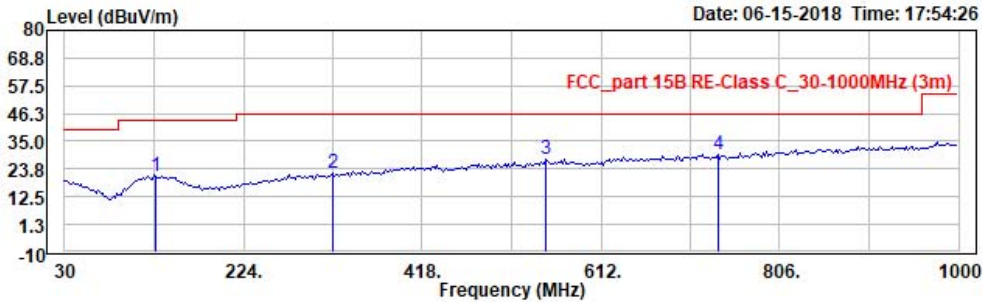

Site : 966 chamber
 Condition: FCC_part 15B RE-Class C_30-1000MHz (3m) 3m horizontal
 EUT: W6M21806-18161
 Mode:
 Power: 3.7 Vd.c.
 Operator: Vincent
 Note: BT4.0, TX, 2402

	Read Freq	Read Level	Remark	Ant Factor	Limit Level	Limit Line	APos	TPos	Over Limit	Note2
	MHz	dBuV		dB/m	dBuV/m	dBuV/m	cm	deg	dB	
1	129.138	27.15	peak	-6.33	20.82	43.50	100	67	-22.68	
2	321.583	27.45	peak	-5.11	22.34	46.00	100	351	-23.66	
3	552.906	28.65	peak	-1.16	27.49	46.00	100	338	-18.51	
4 PP	739.519	28.12	peak	1.46	29.58	46.00	100	118	-16.42	