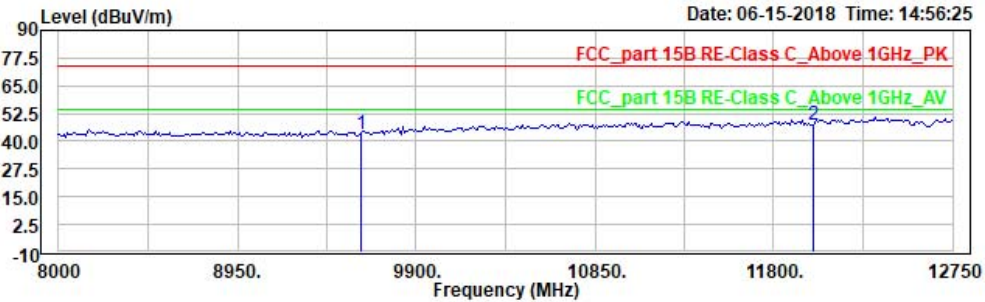

Worldwide Testing Services(Taiwan) Co., Ltd.

Registration number: W6M21806-18161-C-1
FCC ID: YDM-EA1703

Address: NO.35, Aly.21, Ln 228, Ankang Rd, Neihu, Taipei
Tel: +886-2-6606-8877
Fax: +886-2-6606-8879

Site : 966 chamber
Condition: FCC_part 15B RE-Class C_Above 1GHz_PK 3m horizontal
EUT: W6M21806-18161
Mode:
Power: 3.7 Vd.c.
Operator: Sky
Note: BT4.0, TX, 2402

	Read Freq	Read Level	Remark	Ant Factor	Limit Level	Limit Line	APos	TPos	Over Limit	Note2
	MHz	dBuV		dB/m	dBuV/m	dBuV/m	cm	deg	dB	
1	9608.000	35.13	peak	8.25	43.38	74.00	150	1	-30.62	
2	PP12010.000	33.99	peak	13.50	47.49	74.00	150	157	-26.51