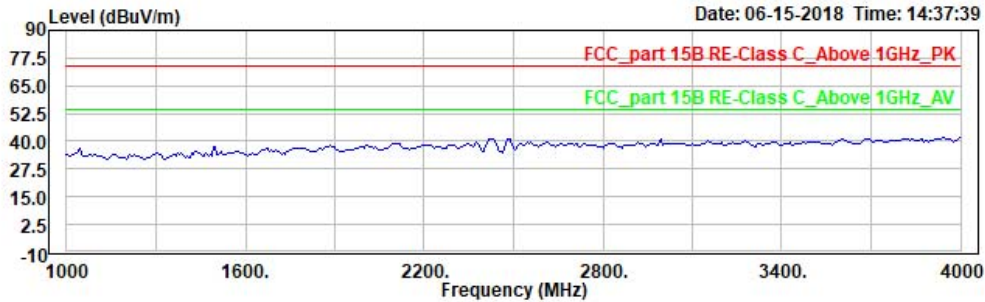

Worldwide Testing Services(Taiwan) Co., Ltd.

Registration number: W6M21806-18161-C-1
FCC ID: YDM-EA1703

Address: NO.35, Aly.21, Ln 228, Ankang Rd, Neihu, Taipei
Tel: +886-2-6606-8877
Fax: +886-2-6606-8879

Site : 966 chamber
Condition: FCC_part 15B RE-Class C_Above 1GHz_PK 3m horizontal
EUT: W6M21806-18161
Mode:
Power: 3.7 Vd.c.
Operator: Sky
Note: BT4.0, TX, 2402