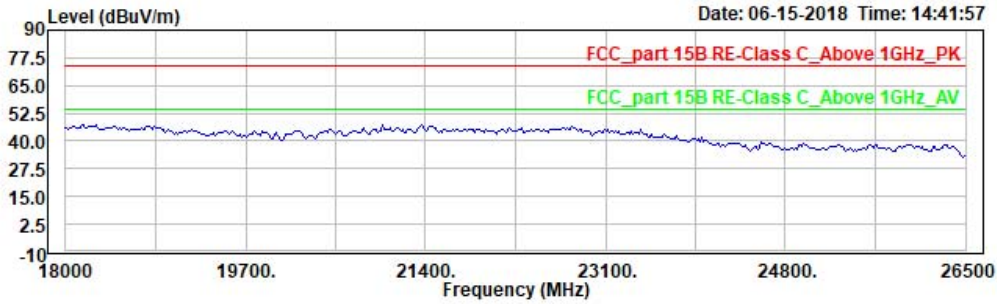

Worldwide Testing Services(Taiwan) Co., Ltd.

Registration number: W6M21806-18161-C-1
FCC ID: YDM-EA1703

Address: NO.35, Aly.21, Ln 228, Ankang Rd, Neihu, Taipei
Tel: +886-2-6606-8877
Fax: +886-2-6606-8879

Site : 966 chamber
Condition: FCC_part 15B RE-Class C_Above 1GHz_PK 3m horizontal
EUT: W6M21806-18161
Mode:
Power: 3.7 Vd.c.
Operator: Sky
Note: BT4.0, TX, 2402