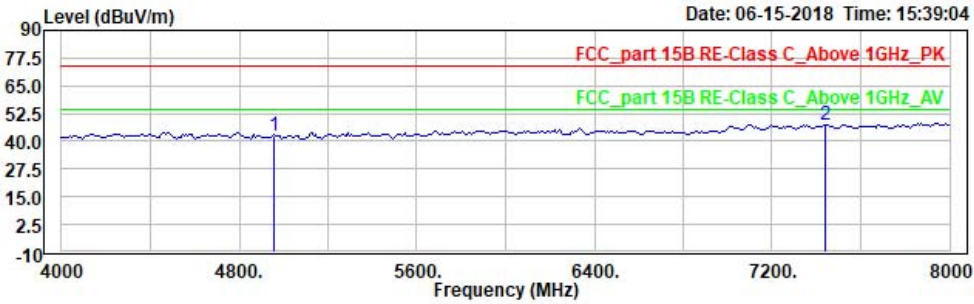

Worldwide Testing Services(Taiwan) Co., Ltd.

Registration number: W6M21806-18161-C-1
FCC ID: YDM-EA1703

Address: NO.35, Aly.21, Ln 228, Ankang Rd, Neihu, Taipei
Tel: +886-2-6606-8877
Fax: +886-2-6606-8879

Site : 966 chamber
Condition: FCC_part 15B RE-Class C_Above 1GHz_PK 3m horizontal
EUT: W6M21806-18161
Mode:
Power: 3.7 Vd.c.
Operator: Sky
Note: BT4.0, TX, 2480

	Read Freq	Read Level	Remark	Ant Factor	Limit Level	Limit Line	APos	TPos	Over Limit	Note2
	MHz	dBuV		dB/m	dBuV/m	dBuV/m	cm	deg	dB	
1	4960.000	41.73	peak	0.77	42.50	74.00	150	266	-31.50	
2 PP	7440.000	41.12	peak	5.99	47.11	74.00	150	302	-26.89