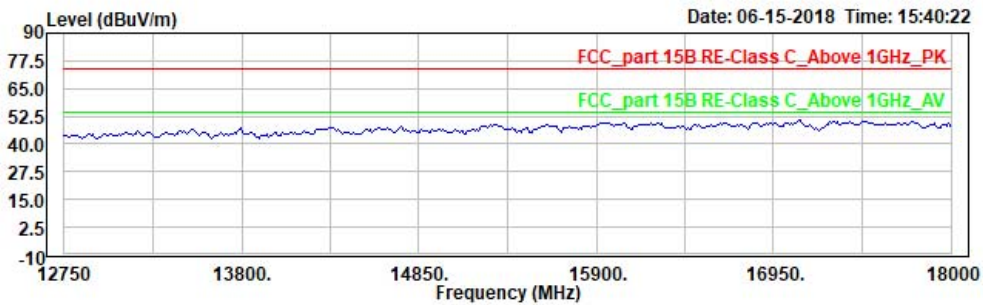

Worldwide Testing Services(Taiwan) Co., Ltd.

Registration number: W6M21806-18161-C-1
FCC ID: YDM-EA1703

Address: NO.35, Aly.21, Ln 228, Ankang Rd, Neihu, Taipei
Tel: +886-2-6606-8877
Fax: +886-2-6606-8879

Site : 966 chamber
Condition: FCC_part 15B RE-Class C_Above 1GHz_PK 3m horizontal
EUT: W6M21806-18161
Mode:
Power: 3.7 Vd.c.
Operator: Sky
Note: BT4.0, TX, 2480