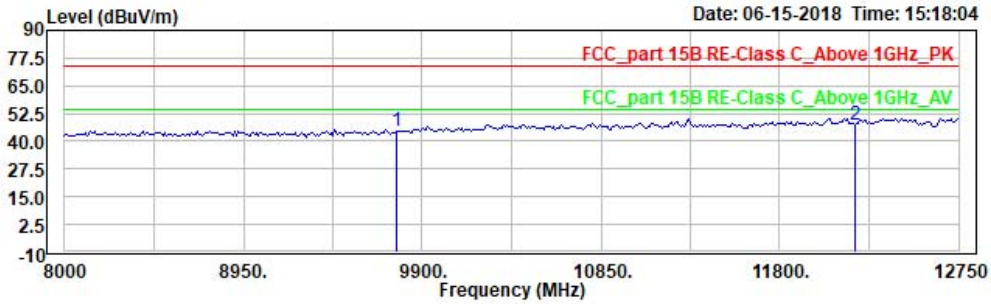

Worldwide Testing Services(Taiwan) Co., Ltd.

Registration number: W6M21806-18161-C-1
FCC ID: YDM-EA1703

Address: NO.35, Aly.21, Ln 228, Ankang Rd, Neihu, Taipei
Tel: +886-2-6606-8877
Fax: +886-2-6606-8879

Site : 966 chamber
Condition: FCC_part 15B RE-Class C_Above 1GHz_PK 3m Vertical
EUT: W6M21806-18161
Mode:
Power: 3.7 Vd.c.
Operator: Sky
Note: BT4.0, TX, 2440

	Read Freq	Read Level	Remark	Ant Factor	Limit Level	Limit Line	APos	TPos	Over Limit	Note2
	MHz	dBuV		dB/m	dBuV/m	dBuV/m	cm	deg	dB	
1	9760.000	36.01	peak	8.64	44.65	74.00	150	249	-29.35	
2	PP12200.000	31.84	peak	15.24	47.08	74.00	150	231	-26.92