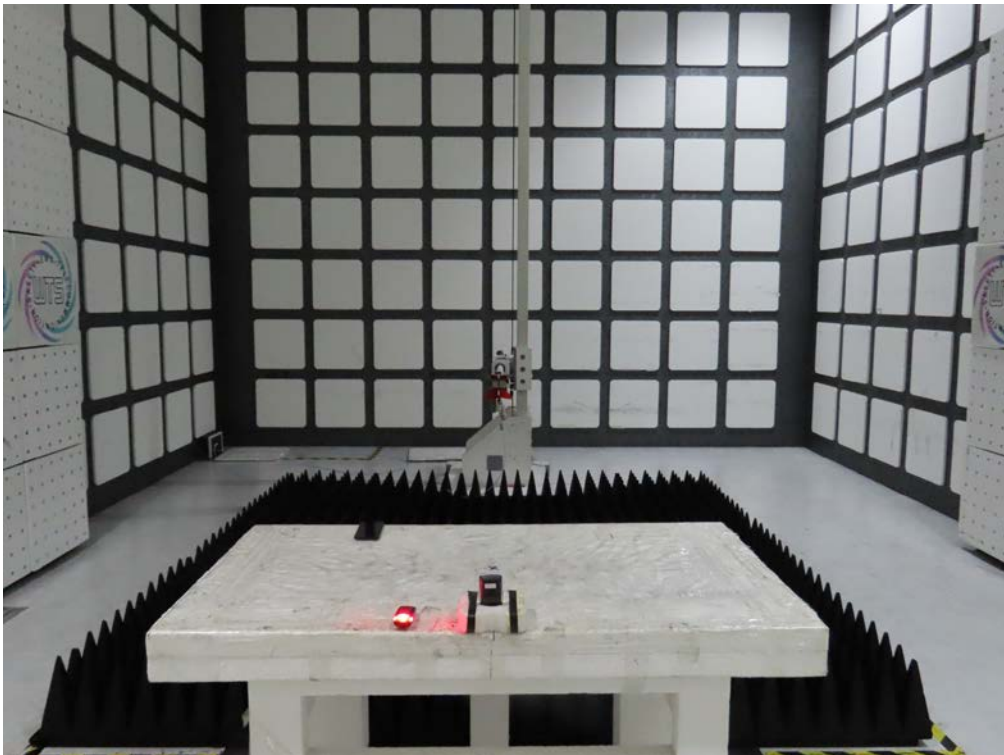

Worldwide Testing Services(Taiwan) Co., Ltd.

Registration number: W6M22302-22457-FCC
FCC ID: YDM-CA2203