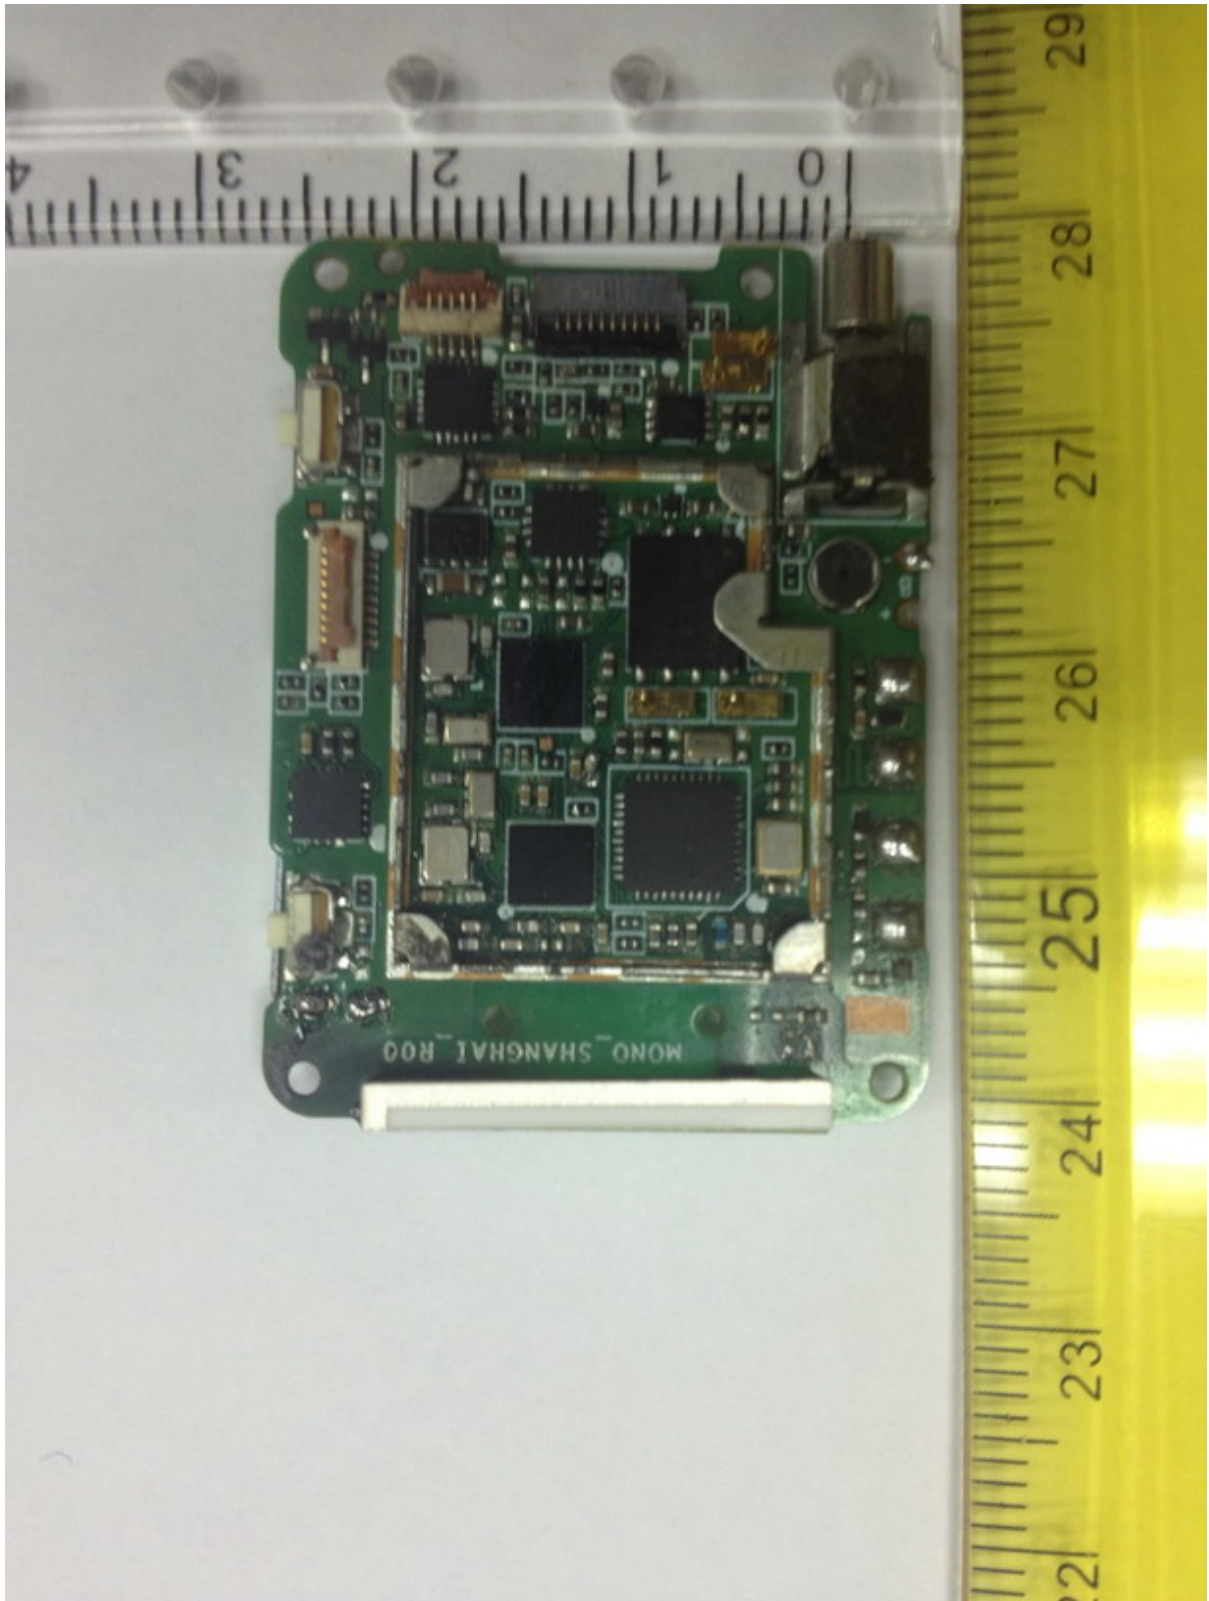

Worldwide Testing Services(Taiwan) Co., Ltd.

Registration number: W6M21405-14171-FCC

FCC ID: YDM-BA1404

Internal Photos

Worldwide Testing Services(Taiwan) Co., Ltd.

Registration number: W6M21405-14171-FCC
FCC ID: YDM-BA1404

Registration number: W6M21405-14171-FCC
FCC ID: YDM-BA1404

Worldwide Testing Services(Taiwan) Co., Ltd.

Registration number: W6M21405-14171-FCC
FCC ID: YDM-BA1404

Worldwide Testing Services(Taiwan) Co., Ltd.