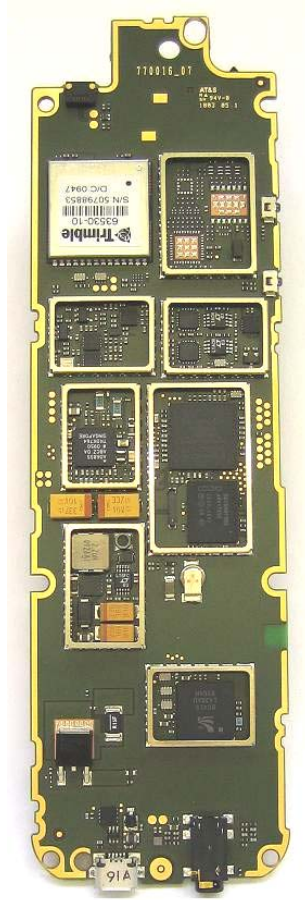

Product Service

FCC ID: YCTISATPHONE
IC ID:8944A-ISATPHONE

Inmarsat Global Ltd
IsatPhone Pro GMR2+ Satellite Phone

PHOTOGRAPHS OF EQUIPMENT

Internal View 1

Internal View 2

Product Service

FCC ID: YCTISATPHONE
IC ID:8944A-ISATPHONE

Inmarsat Global Ltd
IsatPhone Pro GMR2+ Satellite Phone

Internal View 3

Internal View 4

Product Service

FCC ID: YCTISATPHONE
IC ID:8944A-ISATPHONE

Inmarsat Global Ltd
IsatPhone Pro GMR2+ Satellite Phone

Internal View 5

Internal View 6

Product Service

FCC ID: YCTISATPHONE
IC ID:8944A-ISATPHONE

Inmarsat Global Ltd
IsatPhone Pro GMR2+ Satellite Phone

Internal View 7

Product Service

FCC ID: YCTISATPHONE
IC ID:8944A-ISATPHONE

Inmarsat Global Ltd
IsatPhone Pro GMR2+ Satellite Phone

Internal View 8