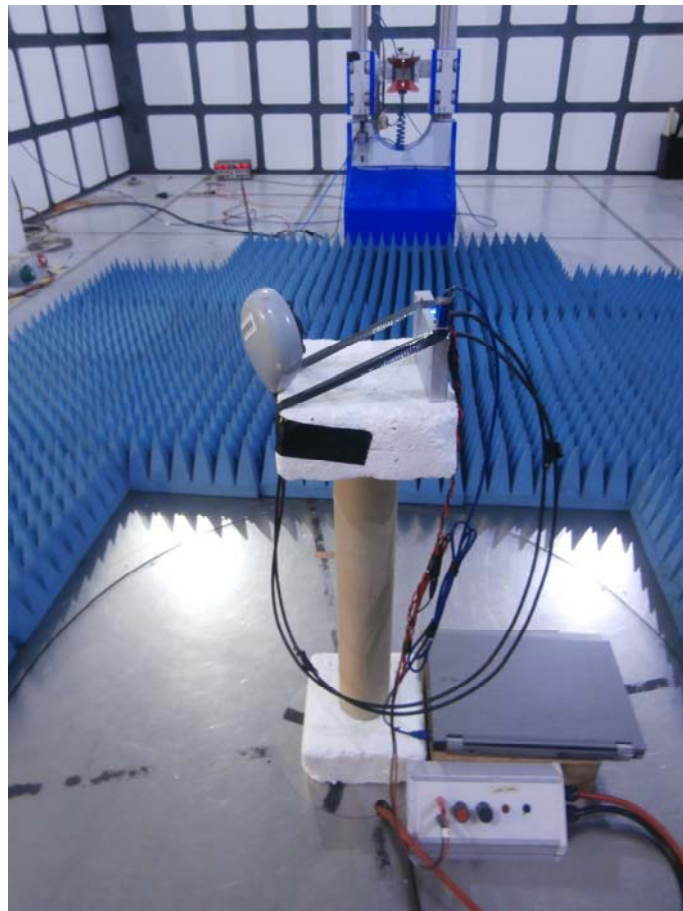

Product Service

FCC ID: YCT-GSPSCM2
IC: 8944A-GSPSCM2

Inmarsat Global Ltd
Model: GPS Core Module 2.0

Product Service

PHOTOGRAPHS OF TEST SET UP

Radiated Emissions 30 MHz to 1 GHz

Product Service

FCC ID: YCT-GSPSCM2
IC: 8944A-GSPSCM2

Inmarsat Global Ltd
Model: GSPS Core Module 2.0

Product Service

Radiated Emissions 1 GHz to 18 GHz