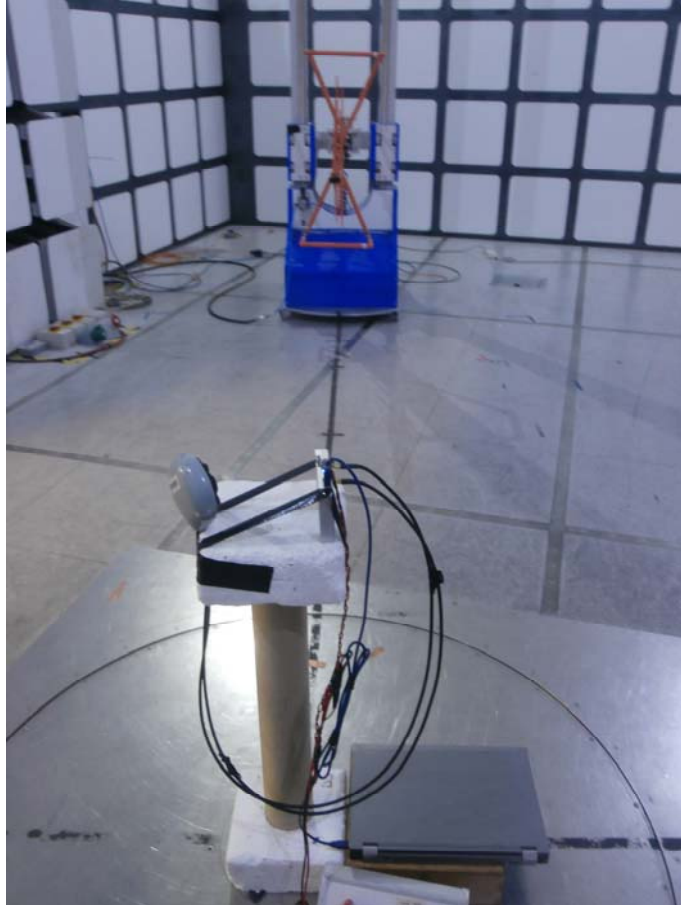

Product Service

FCC ID: YCT-GSPSCM2
IC: 8944A-GSPSCM2

Inmarsat Global Ltd
Model: GPS Core Module 2.0

Product Service

PHOTOGRAPHS OF TEST SET UP

Radiated Emissions 30 MHz to 1 GHz

Product Service

FCC ID: YCT-GSPSCM2
IC: 8944A-GSPSCM2

Inmarsat Global Ltd
Model: GSPS Core Module 2.0

Product Service

Radiated Emissions 1 GHz to 18 GHz