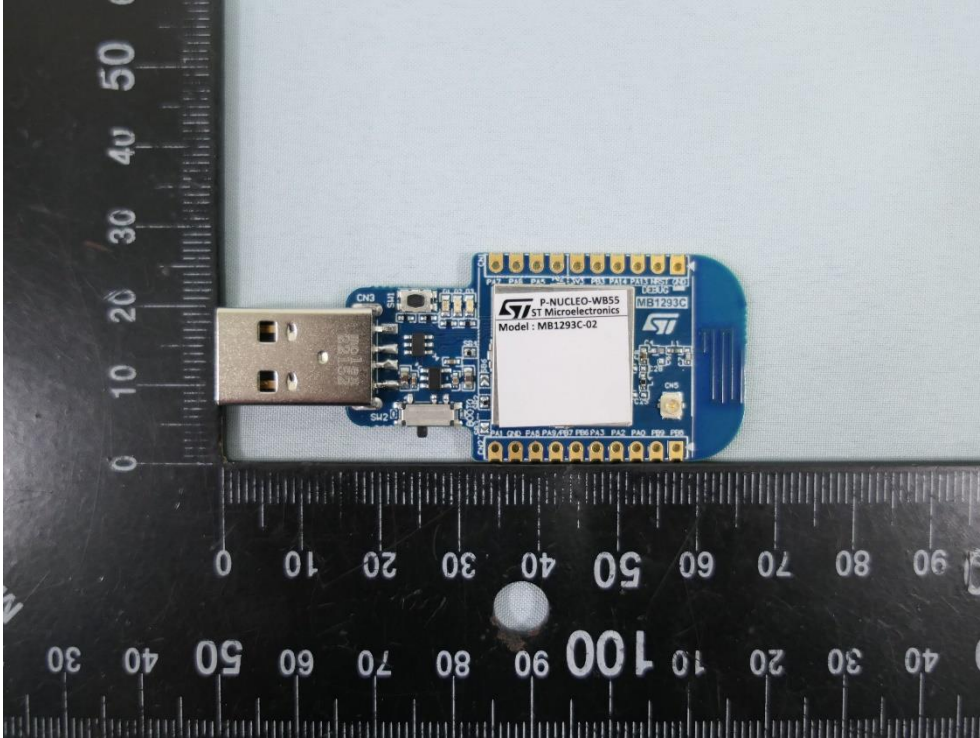

**Product:**  
**P-NUCLEO-WB55**

**Brand Name:**  
**STMICROELECTRONICS**

**Model Number:**  
**MB1293C-02**

### Internal Photograph

(1) EUT Photo

(2) EUT Photo

(3) EUT Photo

(4) EUT Photo

(5) EUT Photo

(6) EUT Photo