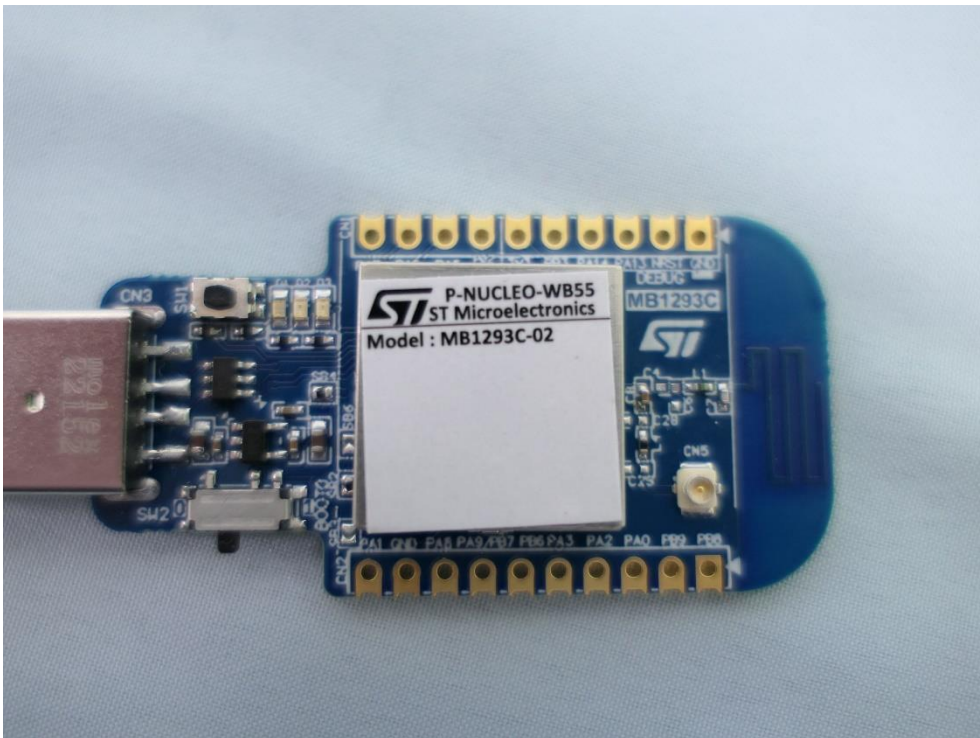

**Product:**  
**P-NUCLEO-WB55**

**Brand Name:**  
**STMICROELECTRONICS**

**Model Number:**  
**MB1293C-02**

### Internal Photograph

(1) EUT Photo

(2) EUT Photo

(3) EUT Photo

(4) EUT Photo

(5) EUT Photo

(6) EUT Photo