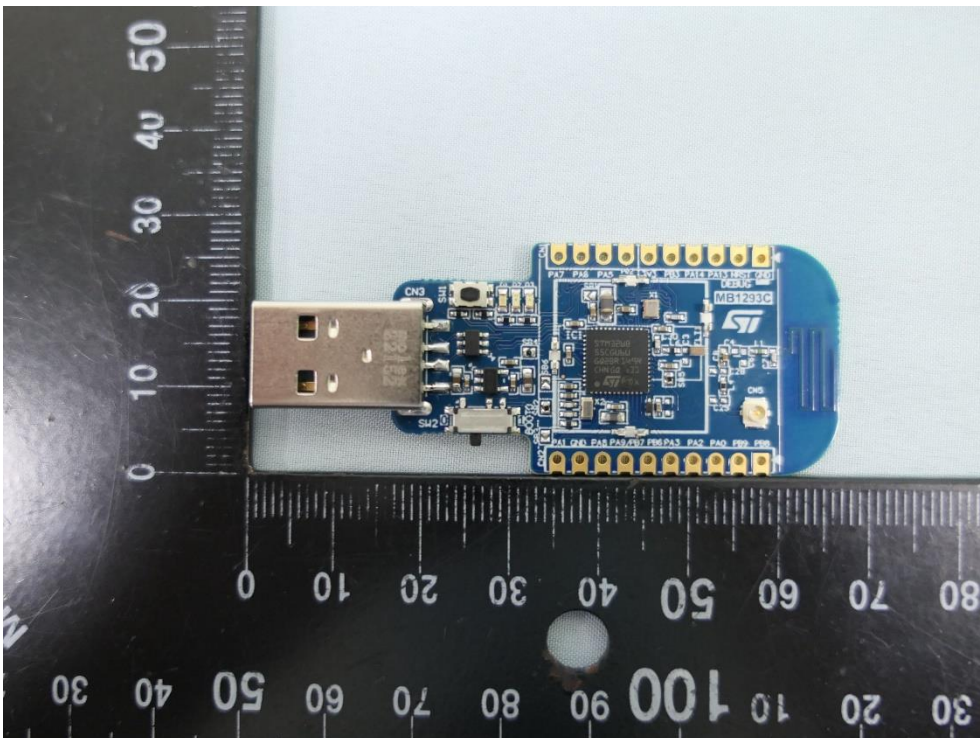

**Product:**  
**P-NUCLEO-WB55**

**Brand Name:**  
**STMICROELECTRONICS**

**Model Number:**  
**MB1293C-02**

### Internal Photograph

(1) EUT Photo

(2) EUT Photo

(3) EUT Photo

(4) EUT Photo

(5) EUT Photo

(6) EUT Photo