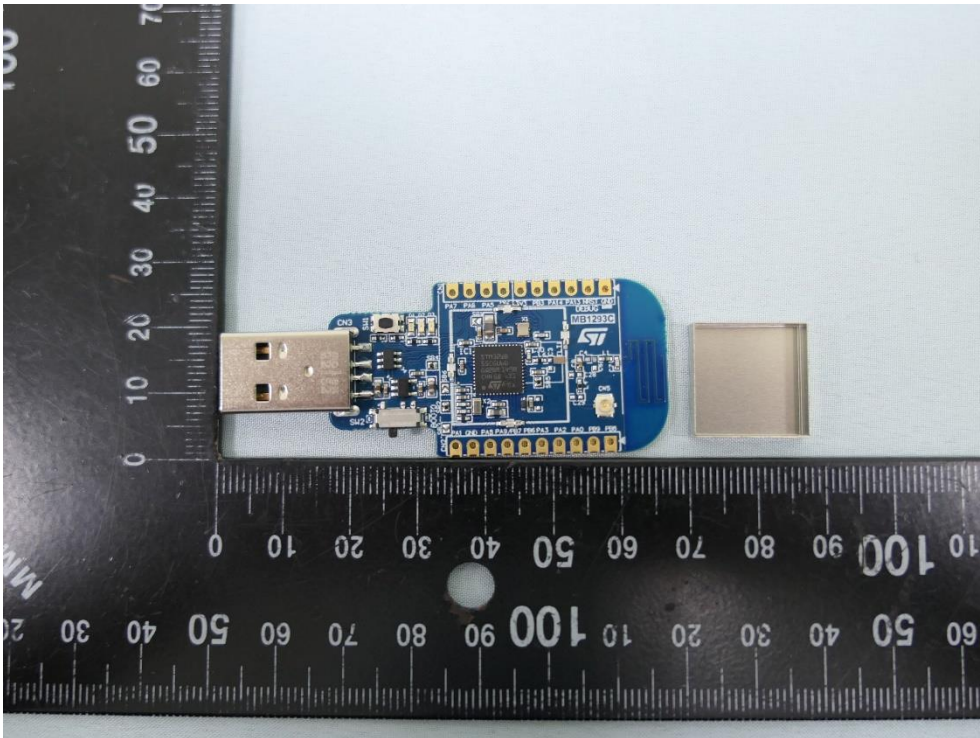

**Product:**  
**P-NUCLEO-WB55**

**Brand Name:**  
**STMICROELECTRONICS**

**Model Number:**  
**MB1293C-02**

### Internal Photograph

(1) EUT Photo

(2) EUT Photo

(3) EUT Photo

(4) EUT Photo

(5) EUT Photo

(6) EUT Photo