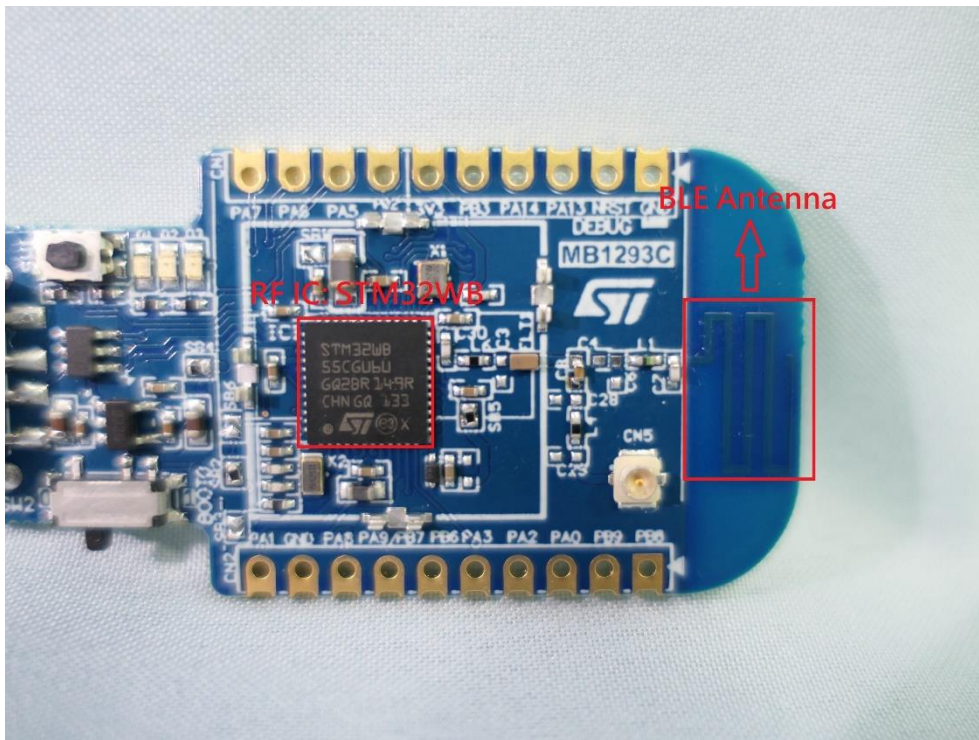

**Product:**  
**P-NUCLEO-WB55**

**Brand Name:**  
**STMICROELECTRONICS**

**Model Number:**  
**MB1293C-02**

### Internal Photograph

(1) EUT Photo

(2) EUT Photo

(3) EUT Photo

(4) EUT Photo

(5) EUT Photo

(6) EUT Photo