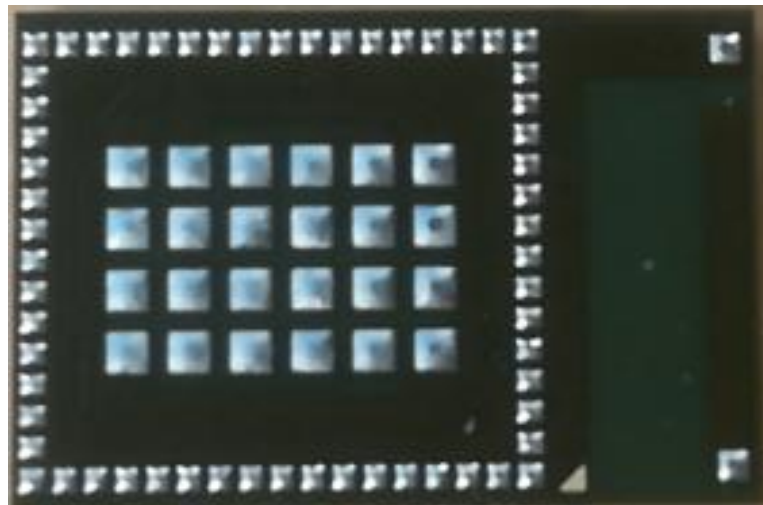

INTERNAL PHOTOS OF EQUIPMENT

FCCID: YCP-32WB5MMGH02

RF antenna

Back

Front