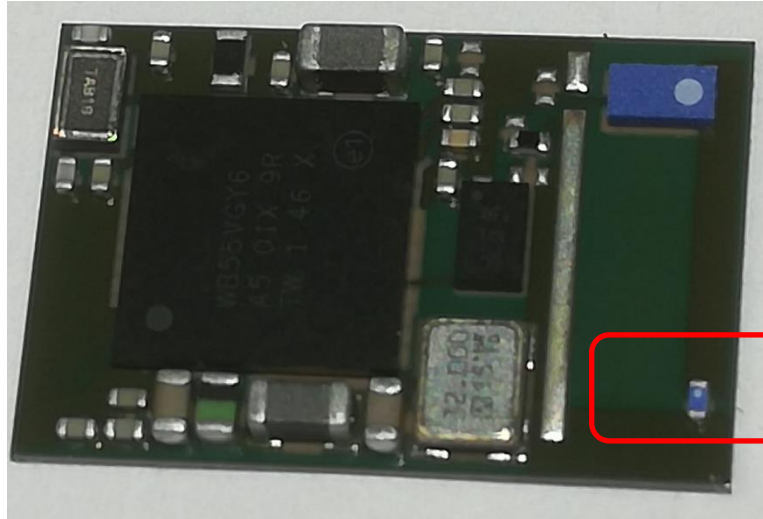

INTERNAL PHOTOS OF EQUIPMENT

FCCID: YCP-32WB5MMGH02

RF antenna

Back

Front