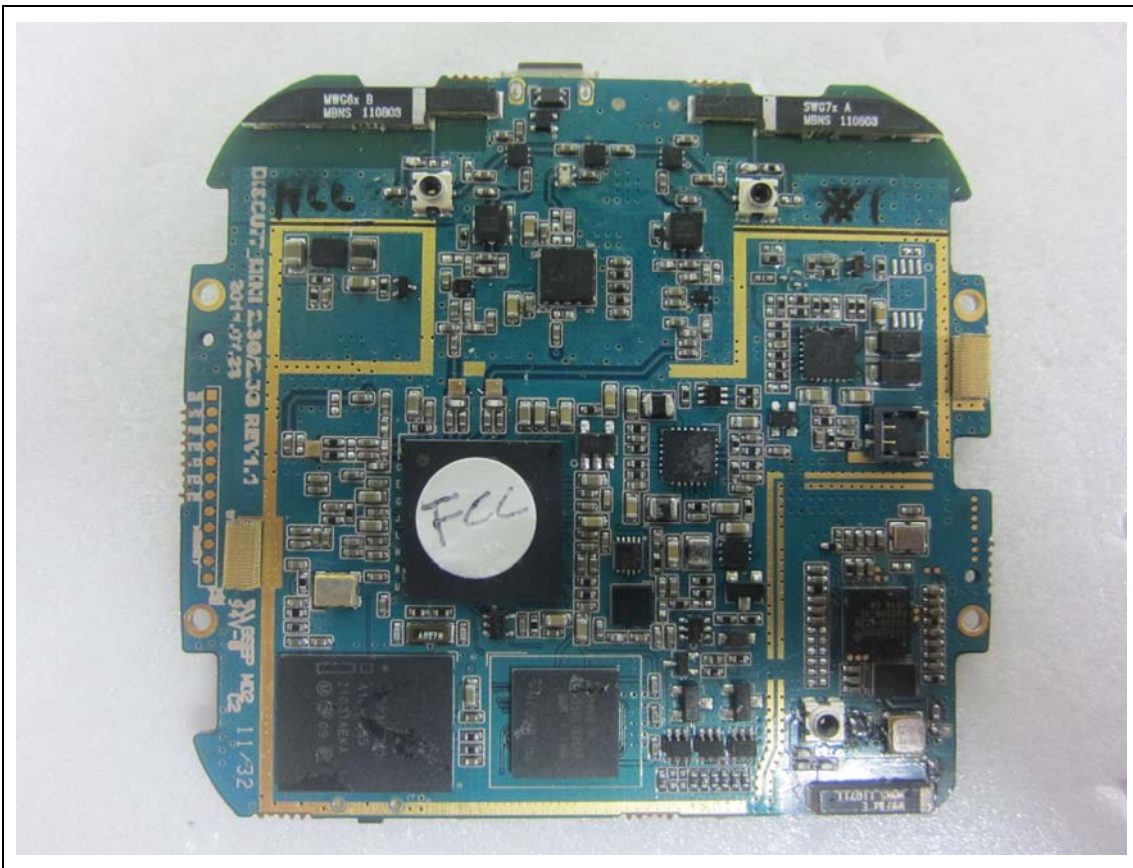

View 1

View 4

View 5

Antenna Information

IMW-C910W Antenna Distance

| Antenna | | Distance |
|-------------|-------------|----------|
| WiMAX ANT 1 | WiMAX ANT 2 | 14.6mm |
| WiMAX ANT 1 | WiFi ANT | 57.1mm |
| WiMAX ANT 2 | WiFi ANT | 50.7mm |