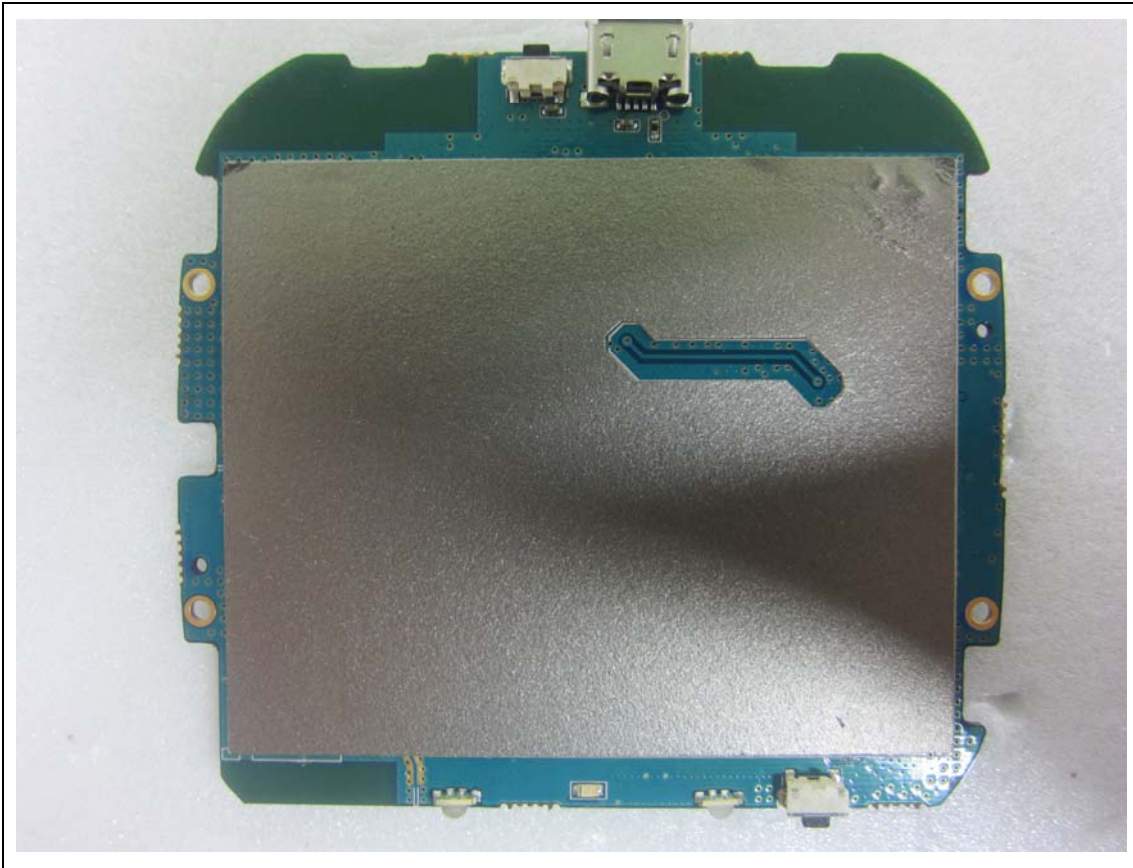

View 1

View 4

View 5

Antenna Information

IMW-C910W Antenna Distance

| Antenna | | Distance |
|-------------|-------------|----------|
| WiMAX ANT 1 | WiMAX ANT 2 | 14.6mm |
| WiMAX ANT 1 | WiFi ANT | 57.1mm |
| WiMAX ANT 2 | WiFi ANT | 50.7mm |