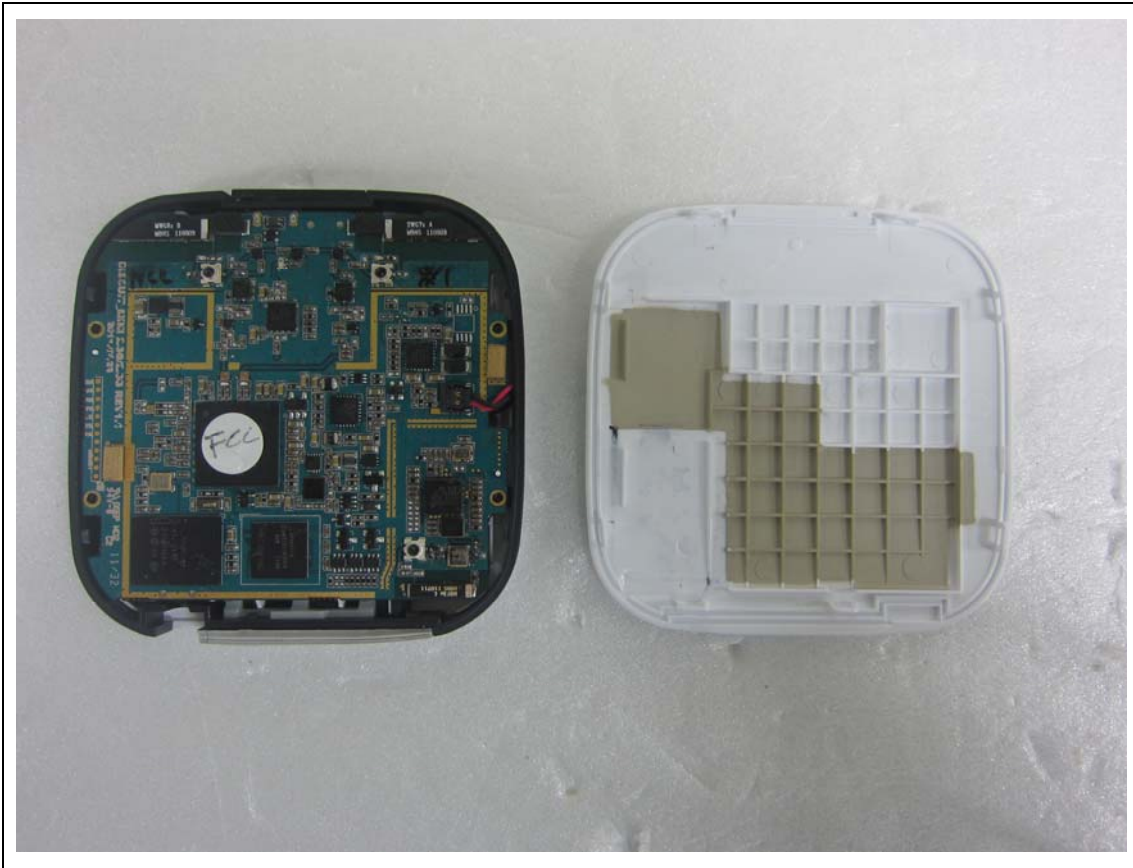

View 1

View 4

View 5

Antenna Information

IMW-C910W Antenna Distance

| Antenna | | Distance |
|-------------|-------------|----------|
| WiMAX ANT 1 | WiMAX ANT 2 | 14.6mm |
| WiMAX ANT 1 | WiFi ANT | 57.1mm |
| WiMAX ANT 2 | WiFi ANT | 50.7mm |