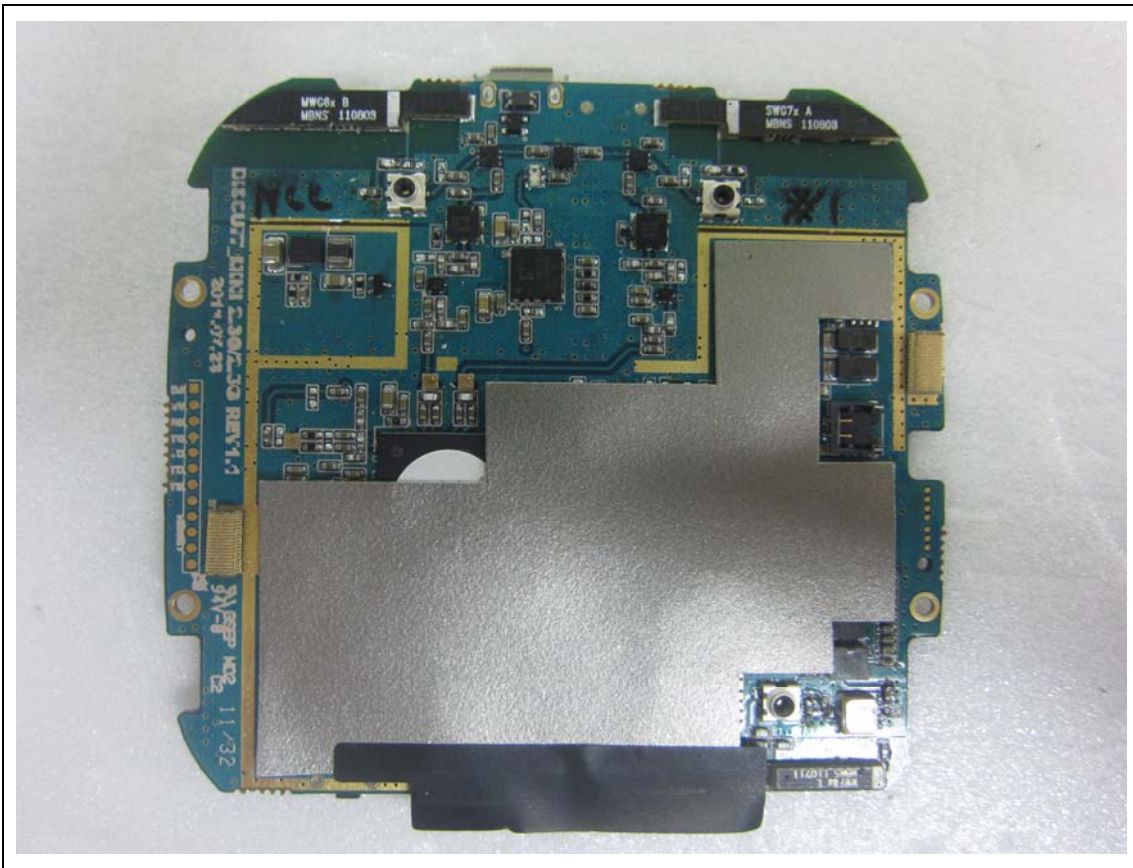

View 1

View 4

View 5

Antenna Information

IMW-C910W Antenna Distance

| Antenna | | Distance |
|-------------|-------------|----------|
| WiMAX ANT 1 | WiMAX ANT 2 | 14.6mm |
| WiMAX ANT 1 | WiFi ANT | 57.1mm |
| WiMAX ANT 2 | WiFi ANT | 50.7mm |