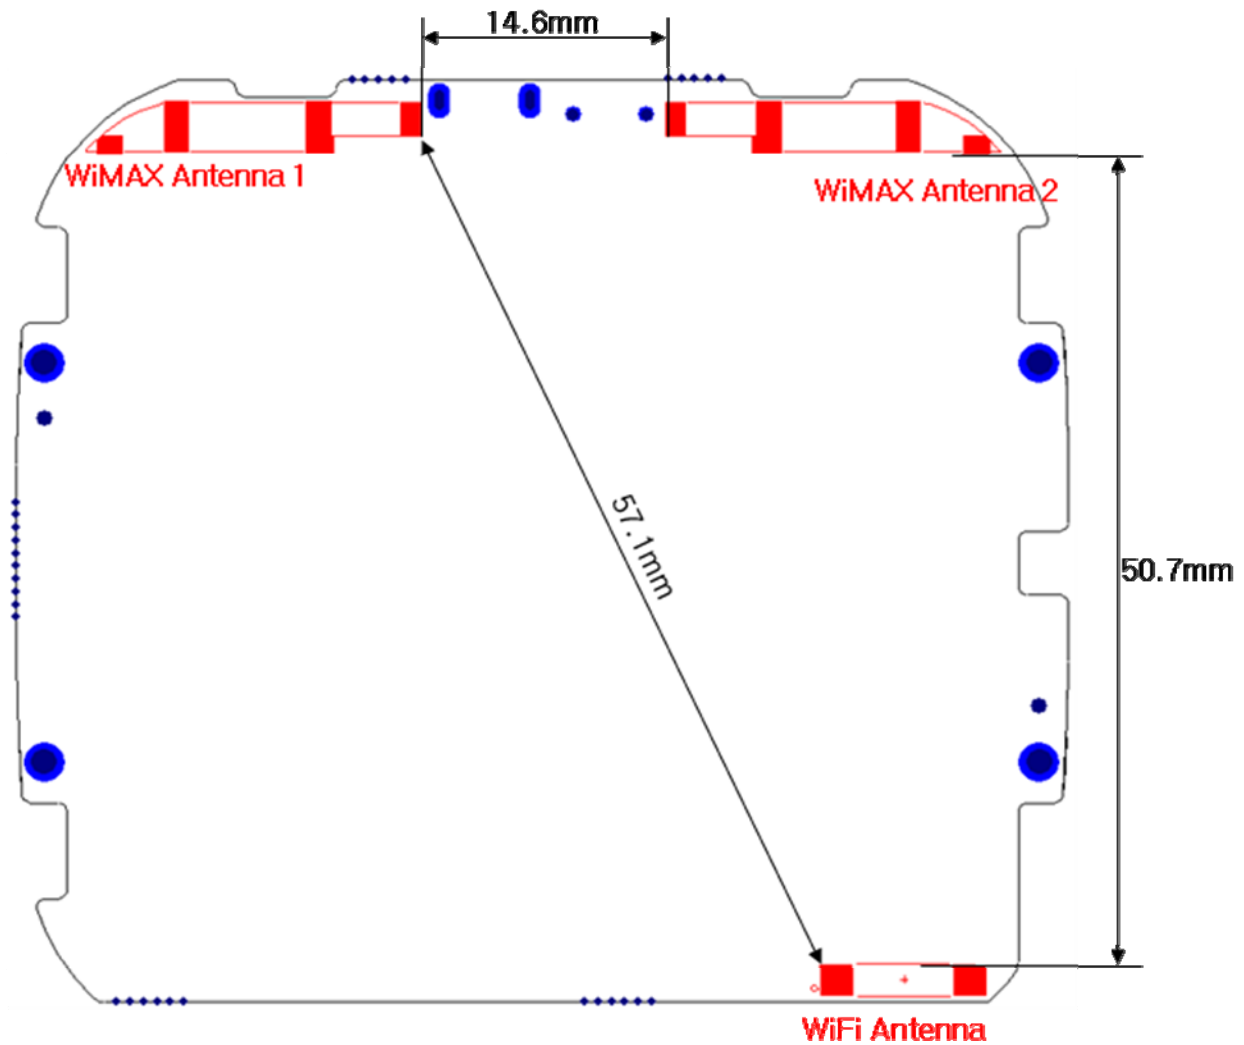

View 1

View 4

View 5

Antenna Information

IMW-C910W Antenna Distance

| Antenna | | Distance |
|-------------|-------------|----------|
| WiMAX ANT 1 | WiMAX ANT 2 | 14.6mm |
| WiMAX ANT 1 | WiFi ANT | 57.1mm |
| WiMAX ANT 2 | WiFi ANT | 50.7mm |