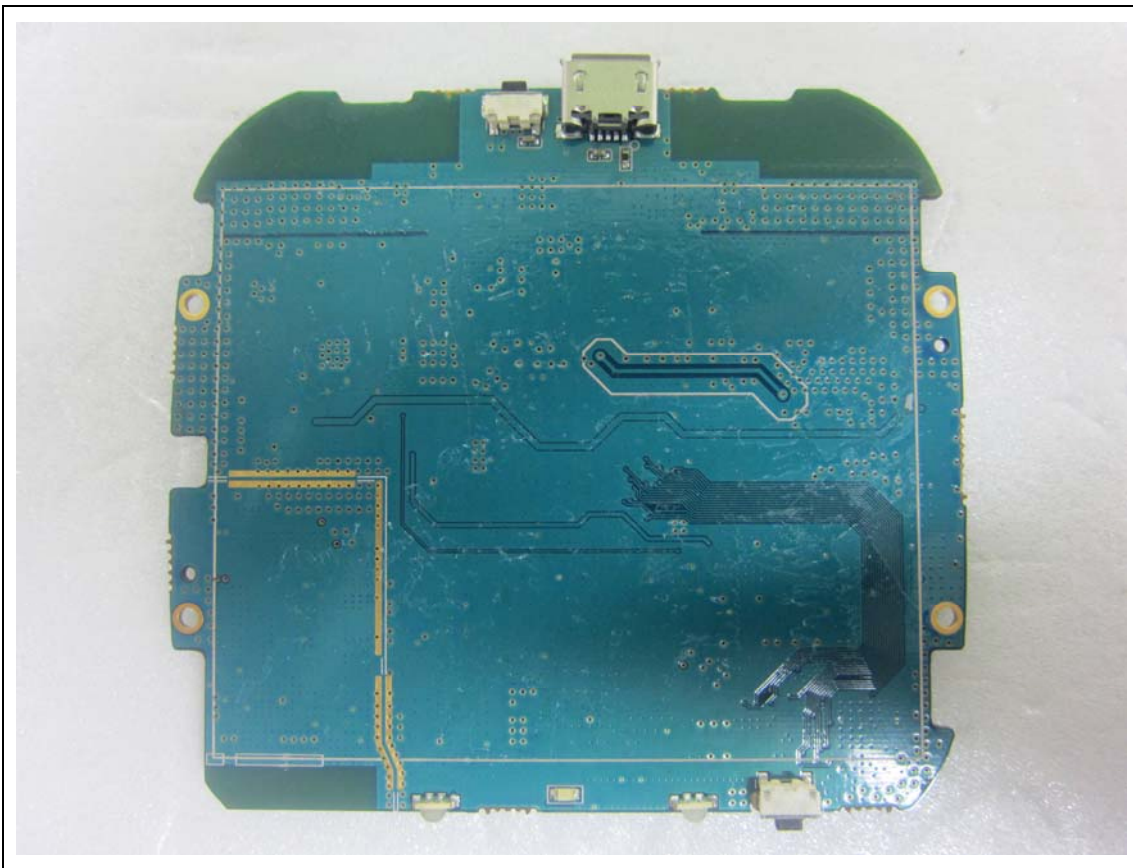

View 1

View 4

View 5

Antenna Information

IMW-C910W Antenna Distance

| Antenna | | Distance |
|-------------|-------------|----------|
| WiMAX ANT 1 | WiMAX ANT 2 | 14.6mm |
| WiMAX ANT 1 | WiFi ANT | 57.1mm |
| WiMAX ANT 2 | WiFi ANT | 50.7mm |