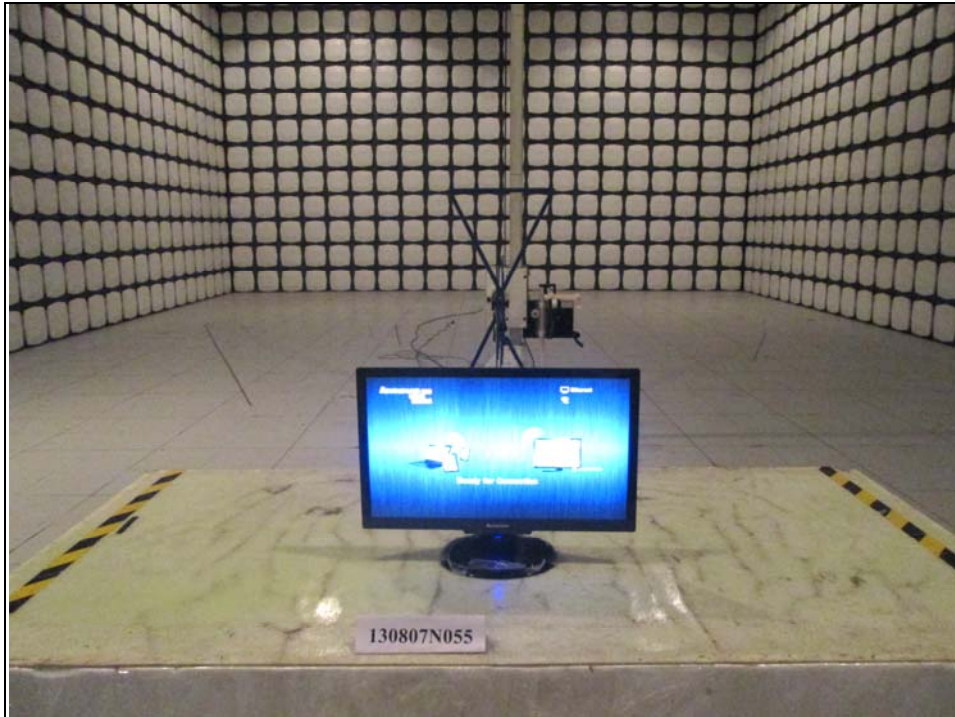

**BUREAU
VERITAS**

Test Report No.: RF130807N055

SET-UP FOR CONDUCTED EMISSION TEST

**BUREAU
VERITAS**

Test Report No.: RF130807N055

SET-UP FOR RADIATED EMISSION TEST

Frequency Range < 30MHz ~1GHz >

Frequency Range < Above 1GHz >