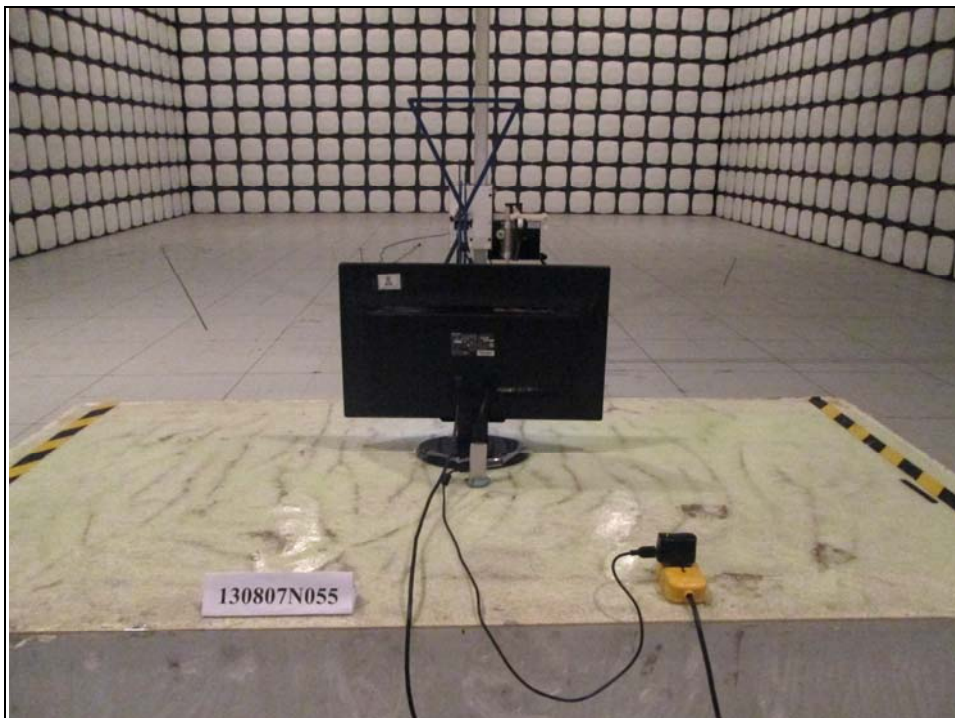

**BUREAU
VERITAS**

Test Report No.: RF130807N055

SET-UP FOR CONDUCTED EMISSION TEST

**BUREAU
VERITAS**

Test Report No.: RF130807N055

SET-UP FOR RADIATED EMISSION TEST

Frequency Range < 30MHz ~1GHz >

Frequency Range < Above 1GHz >

**BUREAU
VERITAS**

Test Report No.: RF130807N055