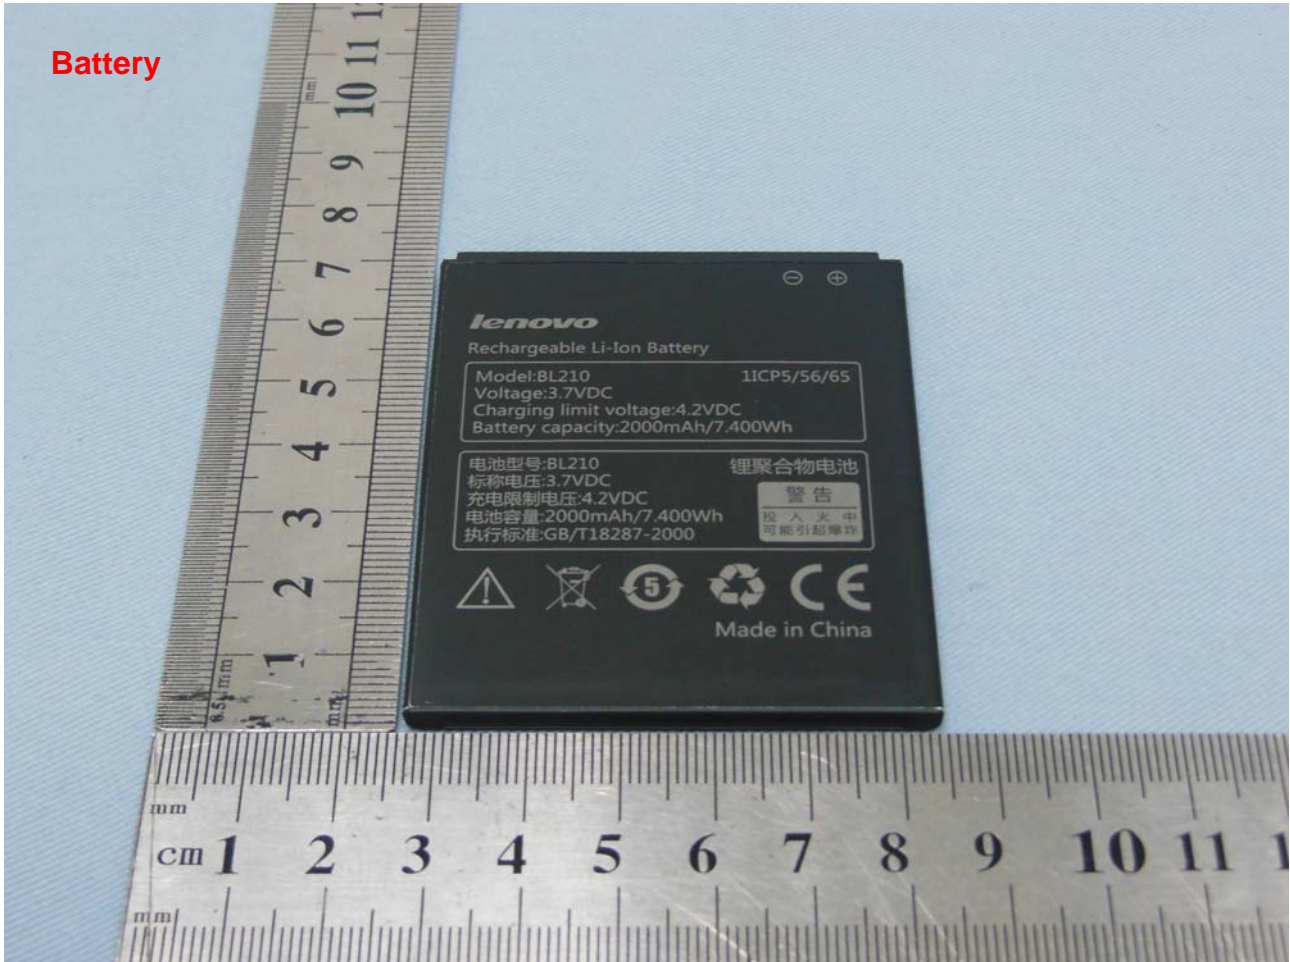

Brand Name: lenovo; Model Name: Lenovo S820

Battery