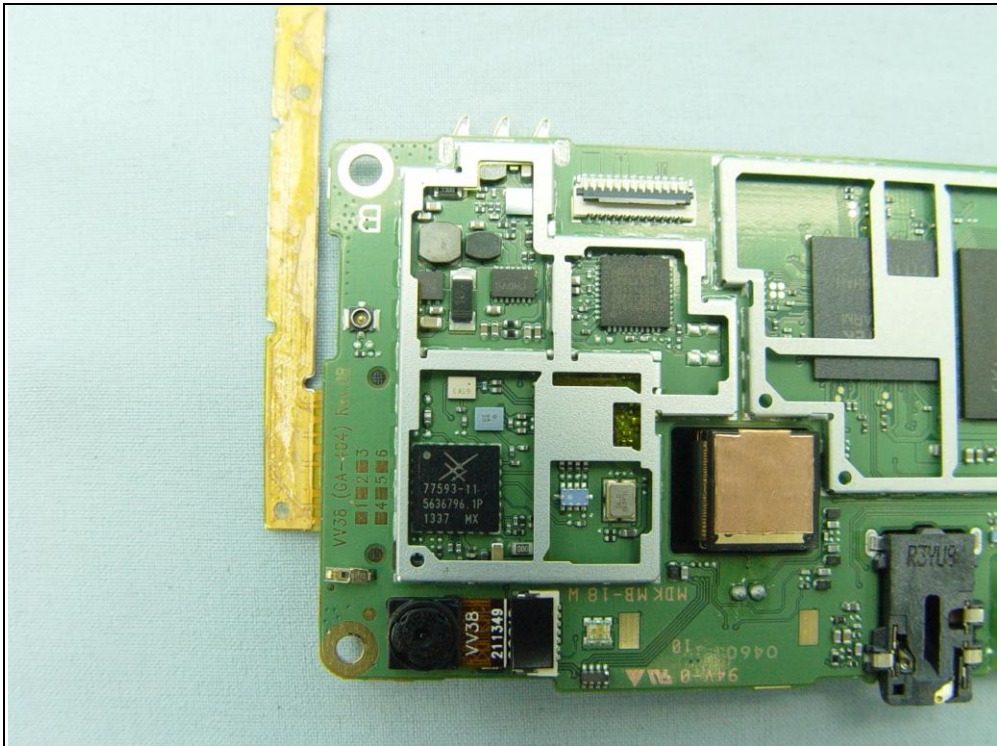

CONSTRUCTION PHOTOS OF EUT

廠牌：lenovo / 型號：Lenovo S660

SAMPLE A

A D T

SAMPLE B

A D T