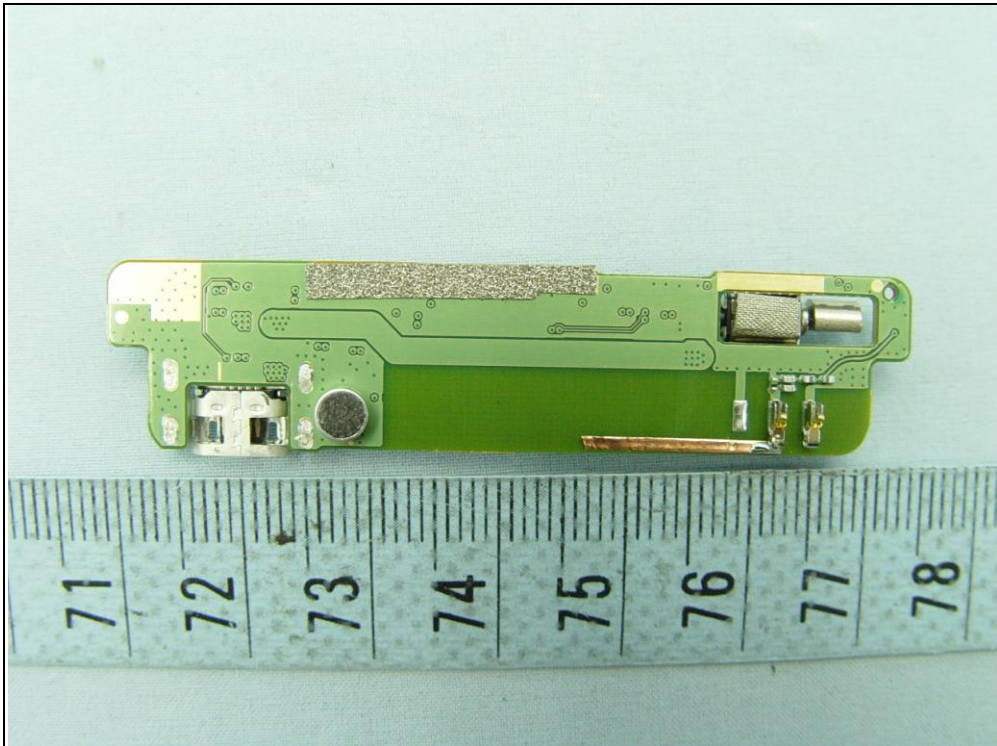

CONSTRUCTION PHOTOS OF EUT

廠牌：lenovo / 型號：Lenovo S660

SAMPLE A

A D T

SAMPLE B

A D T