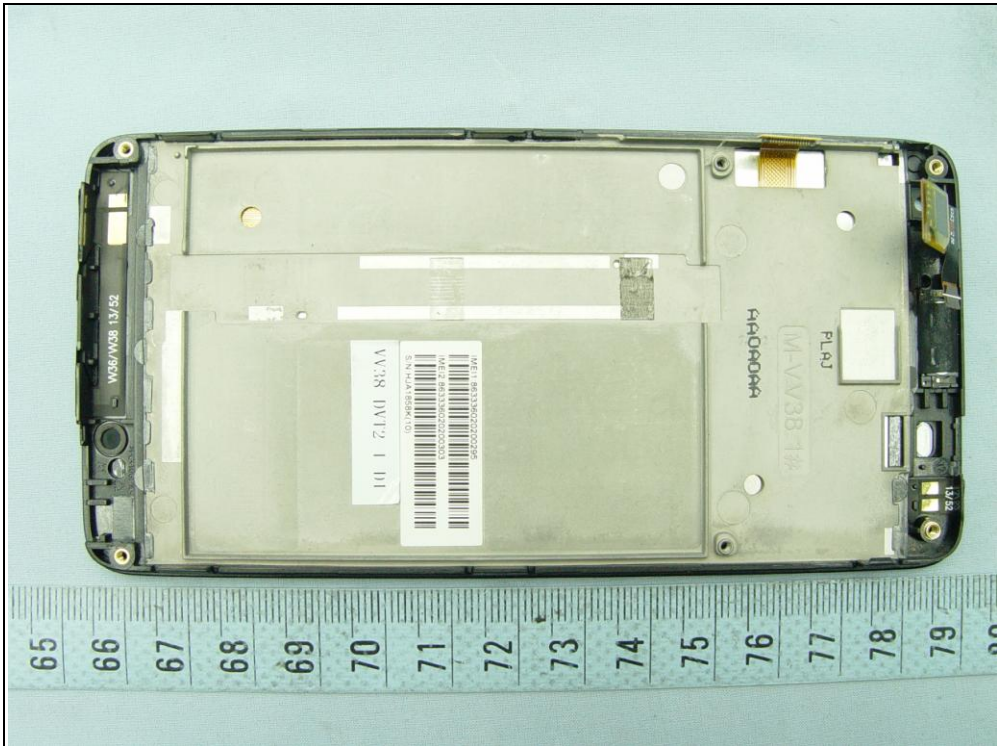

CONSTRUCTION PHOTOS OF EUT

廠牌：lenovo / 型號：Lenovo S660

SAMPLE A

A D T

SAMPLE B

A D T