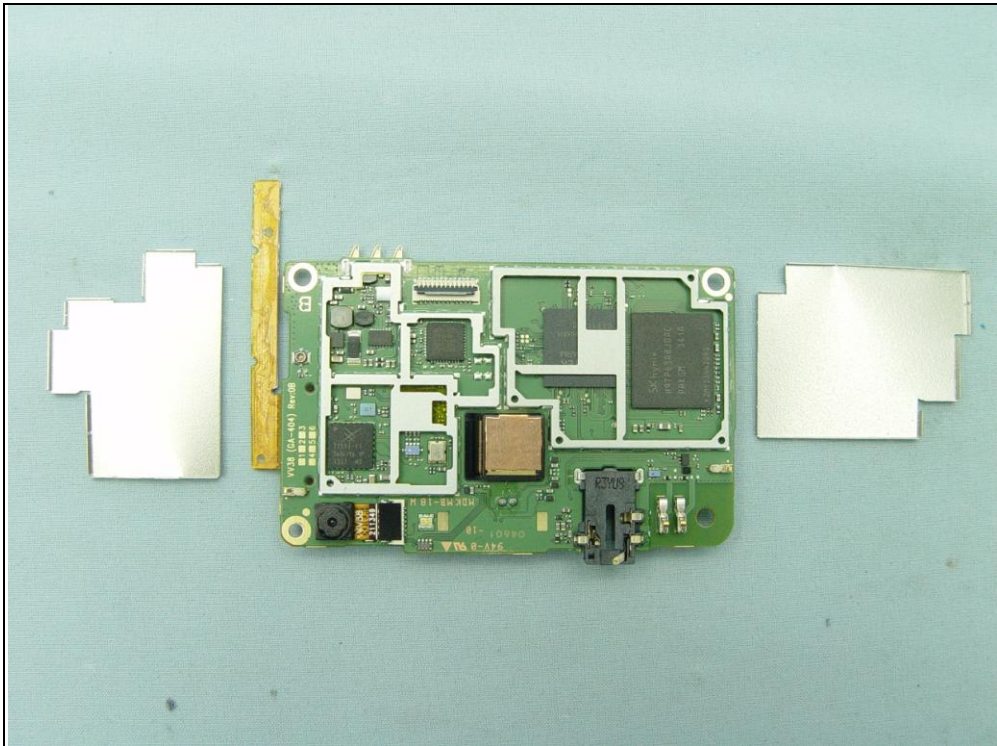

CONSTRUCTION PHOTOS OF EUT

廠牌：lenovo / 型號：Lenovo S660

SAMPLE A

A D T

SAMPLE B

A D T