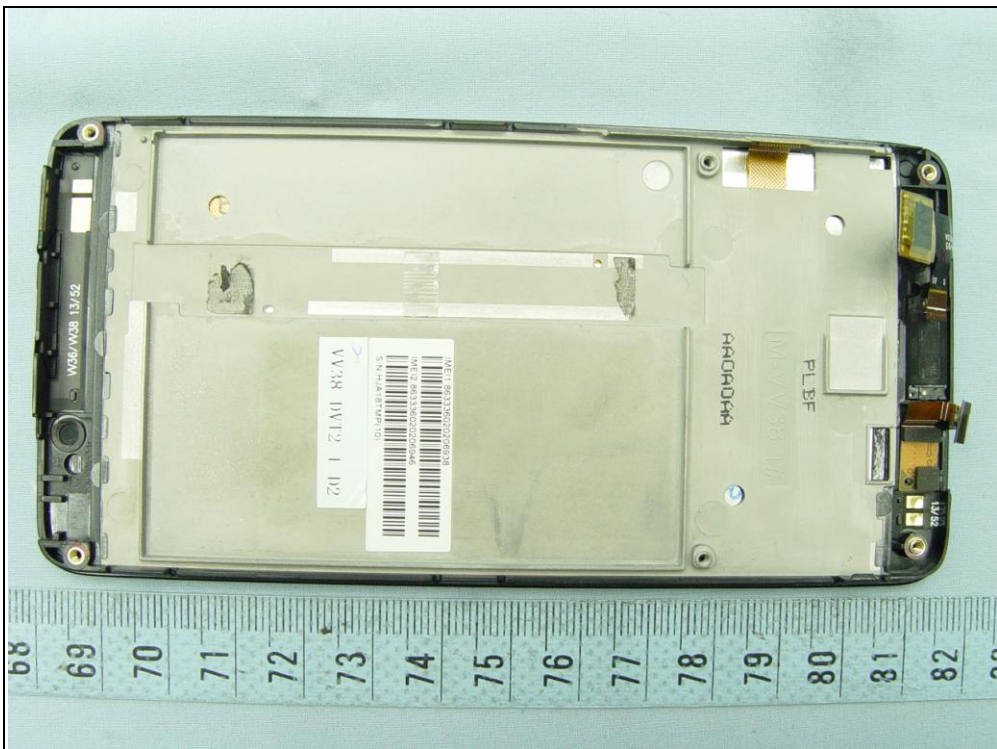

CONSTRUCTION PHOTOS OF EUT

廠牌：lenovo / 型號：Lenovo S660

SAMPLE A

A D T

SAMPLE B

A D T