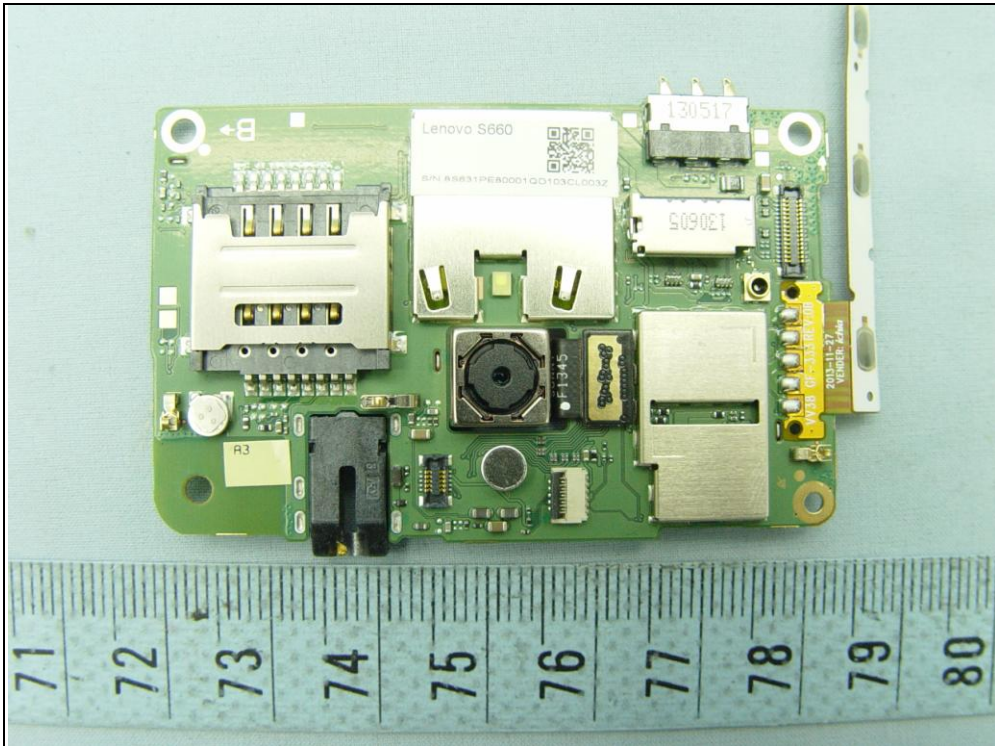

CONSTRUCTION PHOTOS OF EUT

廠牌：lenovo / 型號：Lenovo S660

SAMPLE A

A D T

SAMPLE B

A D T