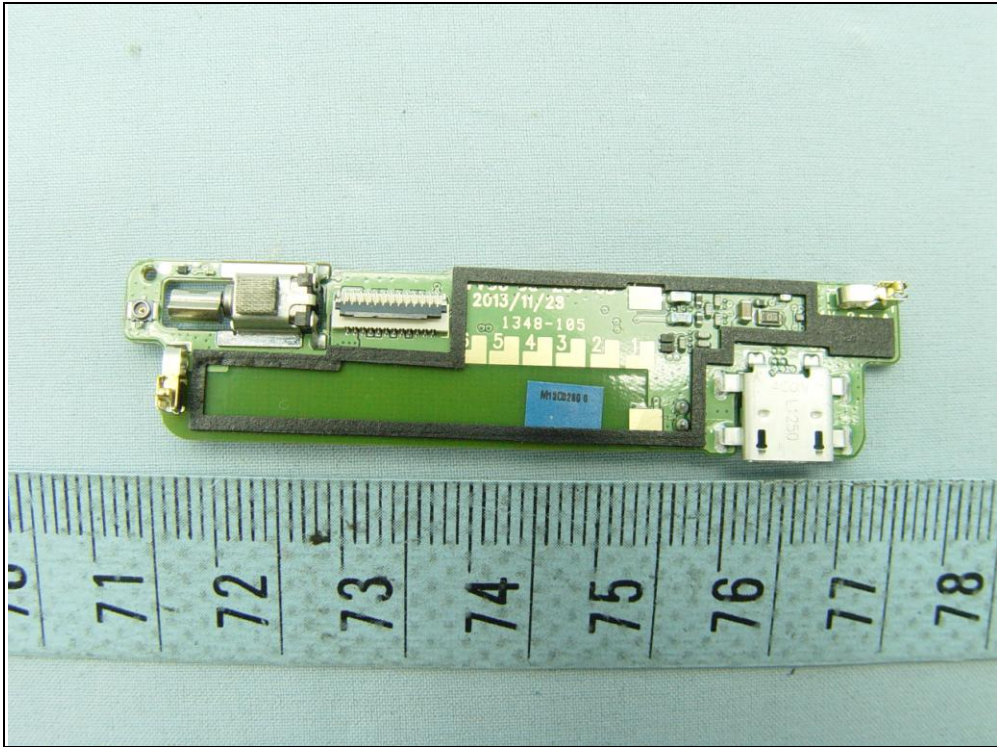

CONSTRUCTION PHOTOS OF EUT

廠牌：lenovo / 型號：Lenovo S660

SAMPLE A

A D T

SAMPLE B

A D T