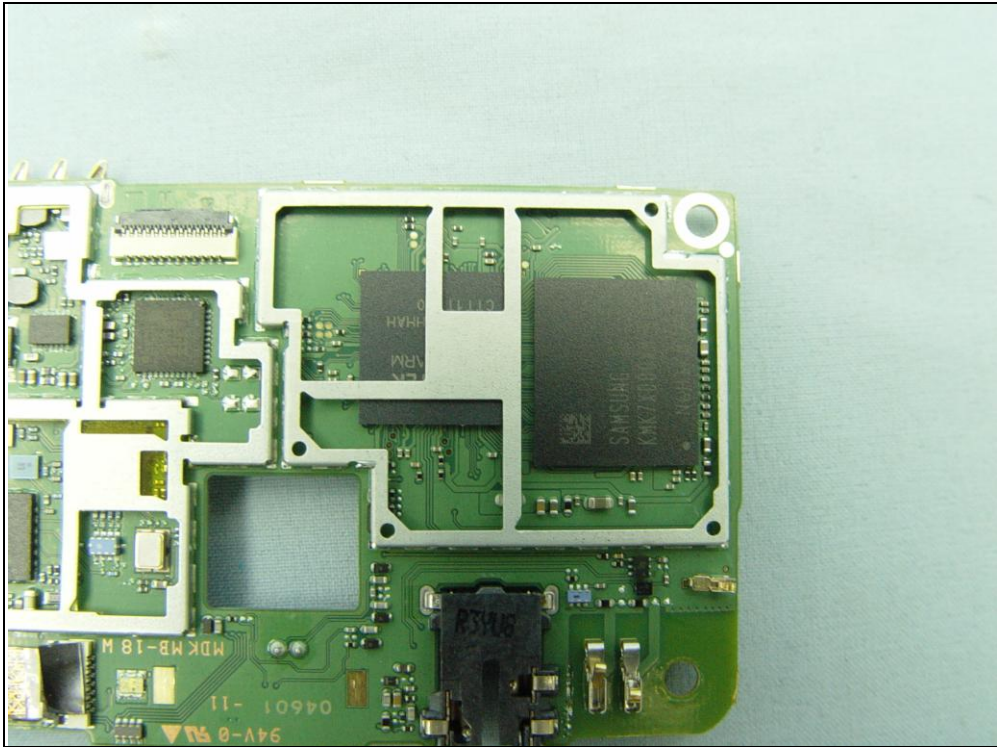

CONSTRUCTION PHOTOS OF EUT

廠牌：lenovo / 型號：Lenovo S660

SAMPLE A

A D T

SAMPLE B

A D T