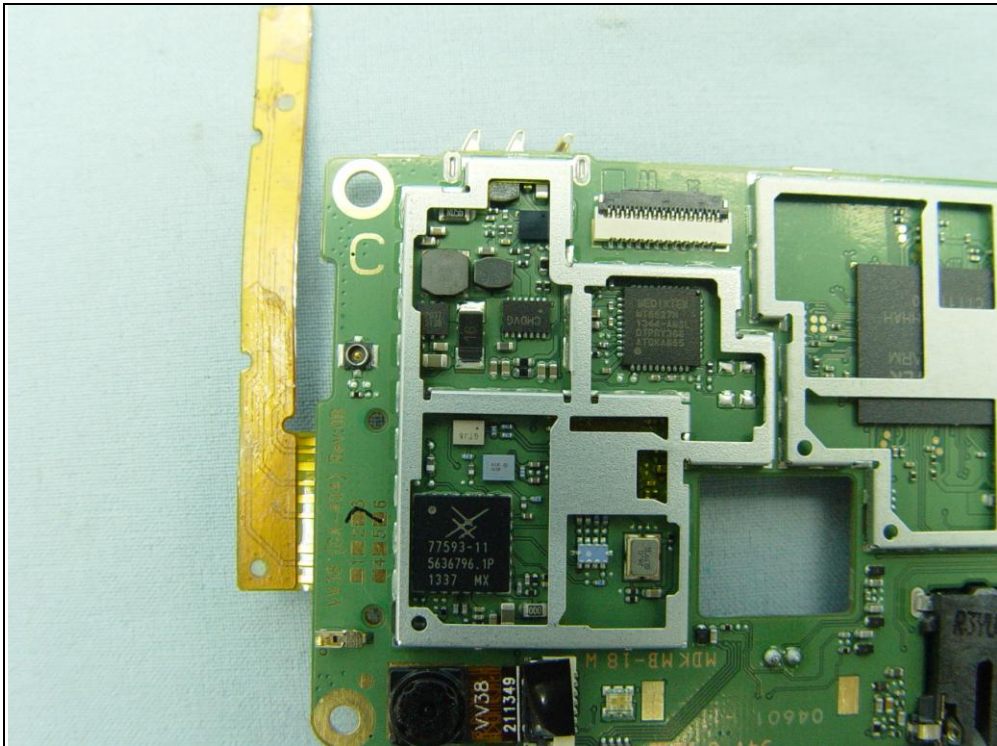

CONSTRUCTION PHOTOS OF EUT

廠牌：lenovo / 型號：Lenovo S660

SAMPLE A

A D T

SAMPLE B

A D T