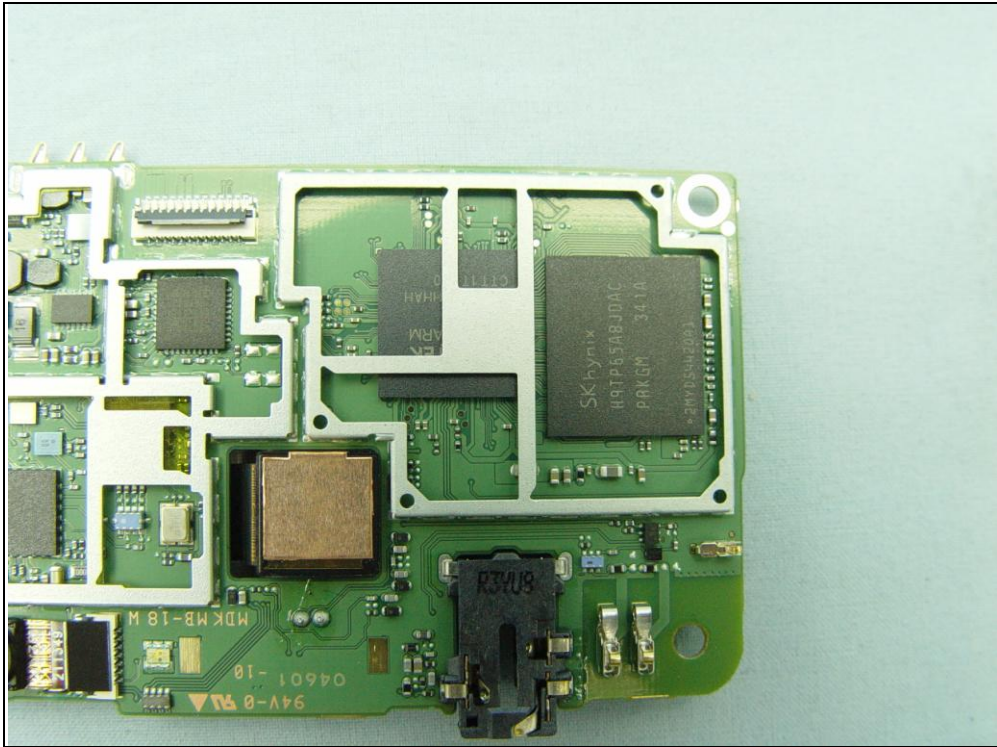

CONSTRUCTION PHOTOS OF EUT

廠牌：lenovo / 型號：Lenovo S660

SAMPLE A

A D T

SAMPLE B

A D T