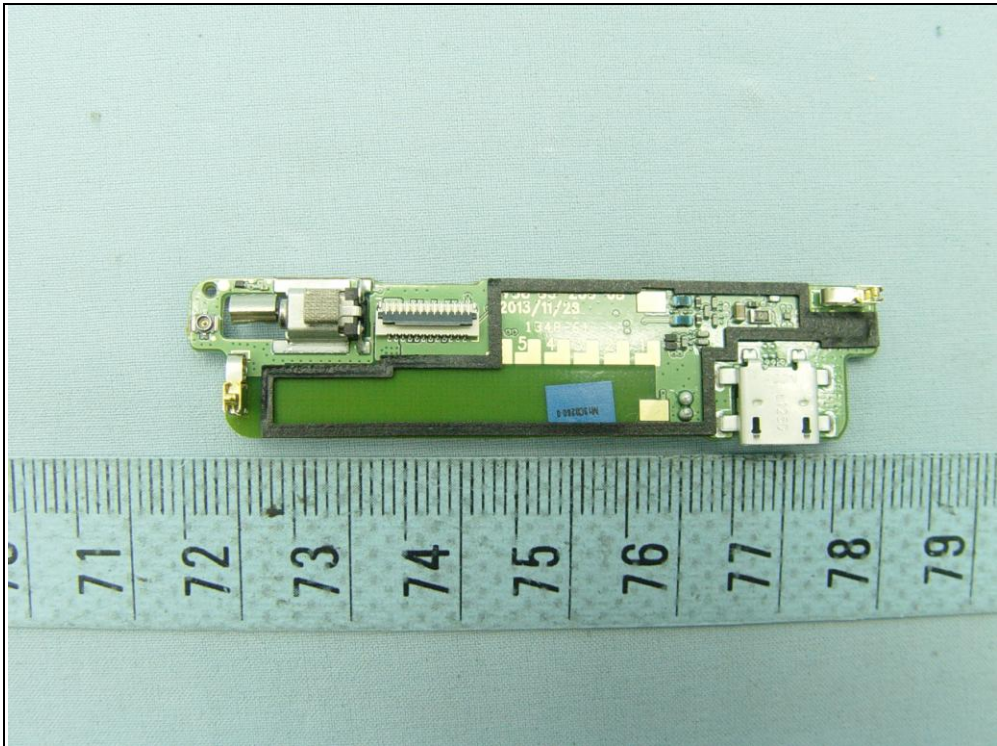

CONSTRUCTION PHOTOS OF EUT

廠牌：lenovo / 型號：Lenovo S660

SAMPLE A

A D T

SAMPLE B

A D T