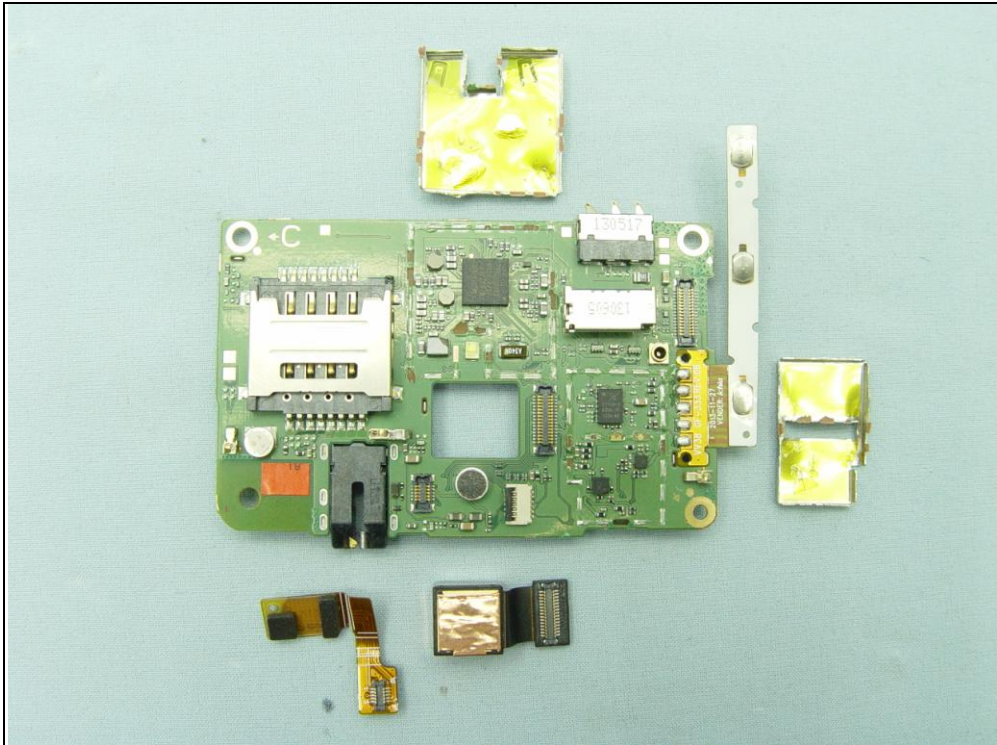

CONSTRUCTION PHOTOS OF EUT

廠牌：lenovo / 型號：Lenovo S660

SAMPLE A

A D T

SAMPLE B

A D T