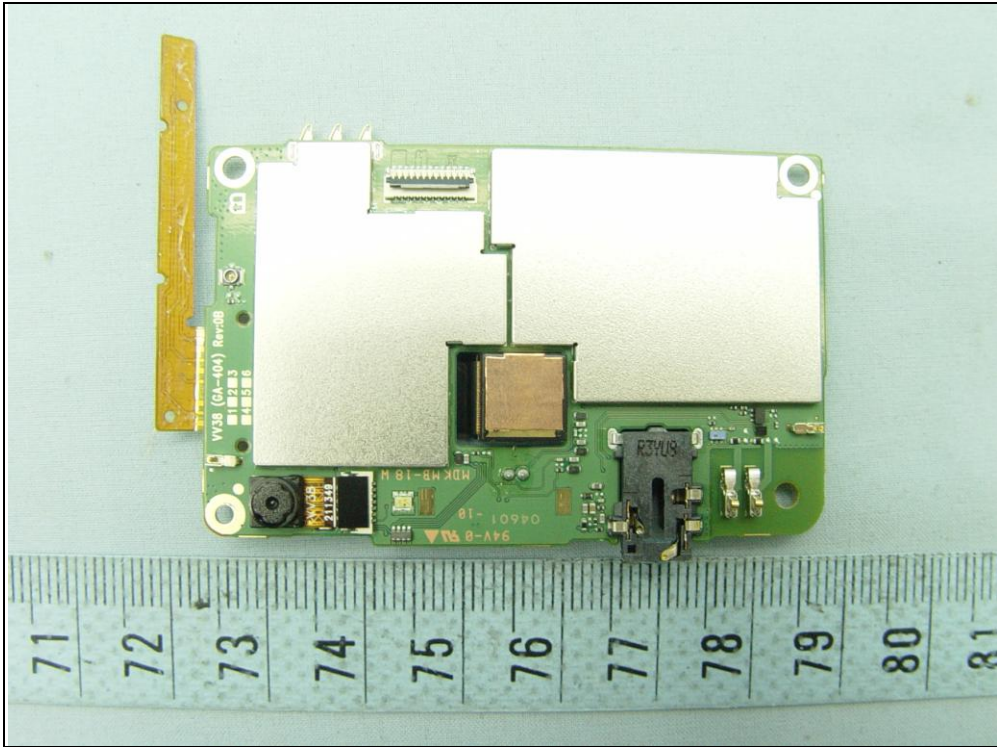

CONSTRUCTION PHOTOS OF EUT

廠牌：lenovo / 型號：Lenovo S660

SAMPLE A

A D T

SAMPLE B

A D T