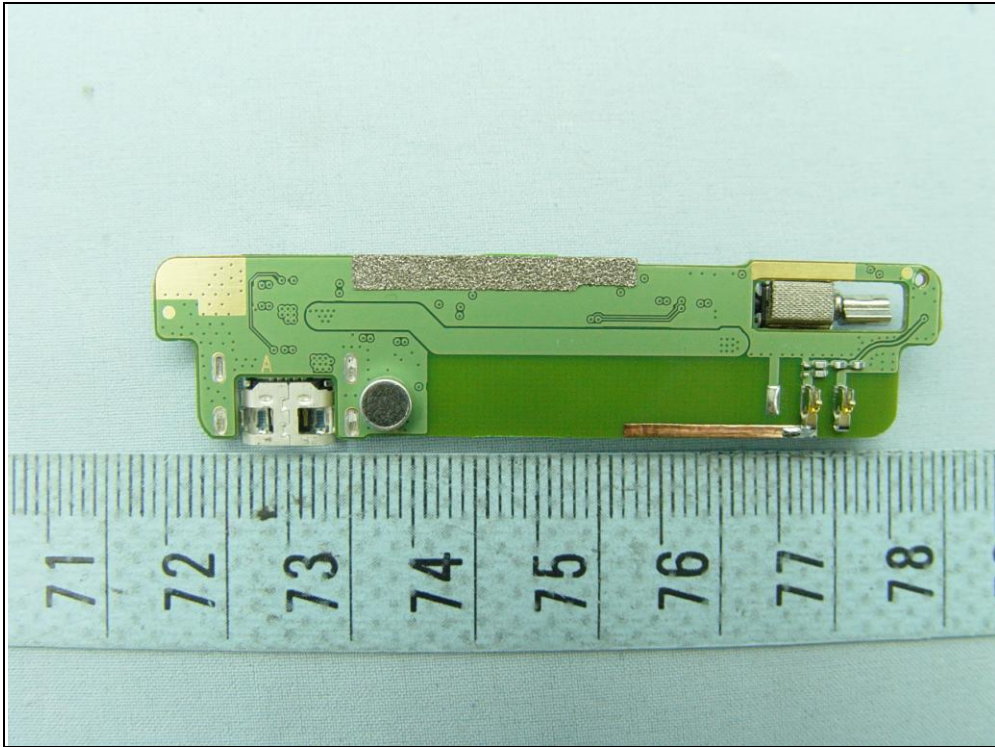

CONSTRUCTION PHOTOS OF EUT

廠牌：lenovo / 型號：Lenovo S660

SAMPLE A

A D T

SAMPLE B

A D T