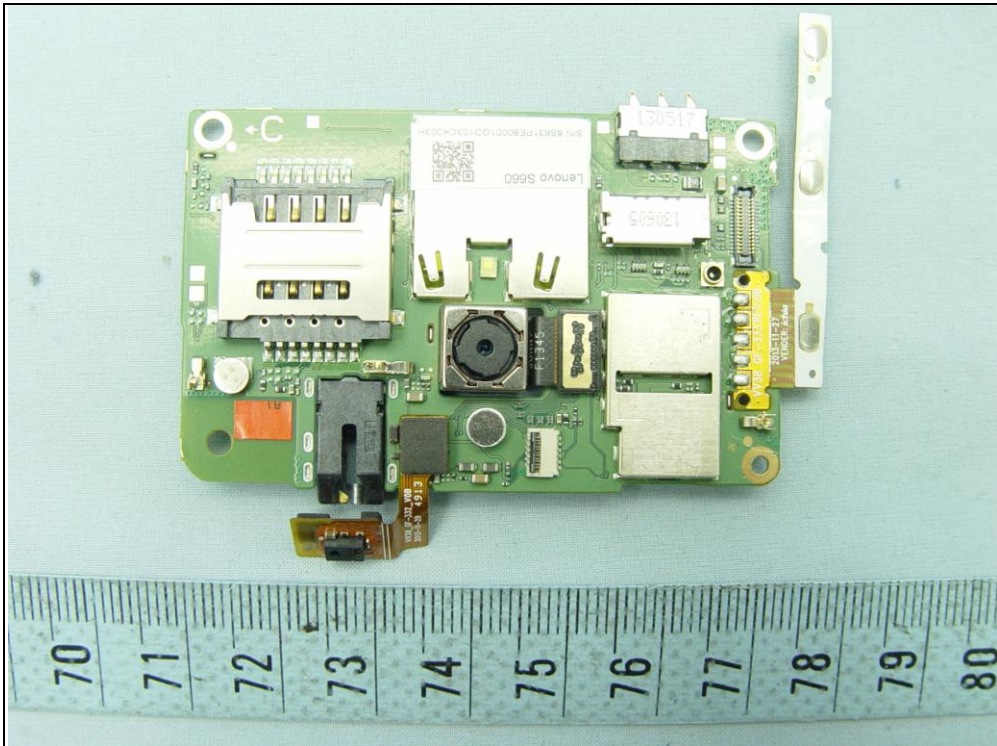

CONSTRUCTION PHOTOS OF EUT

廠牌：lenovo / 型號：Lenovo S660

SAMPLE A

A D T

SAMPLE B

A D T