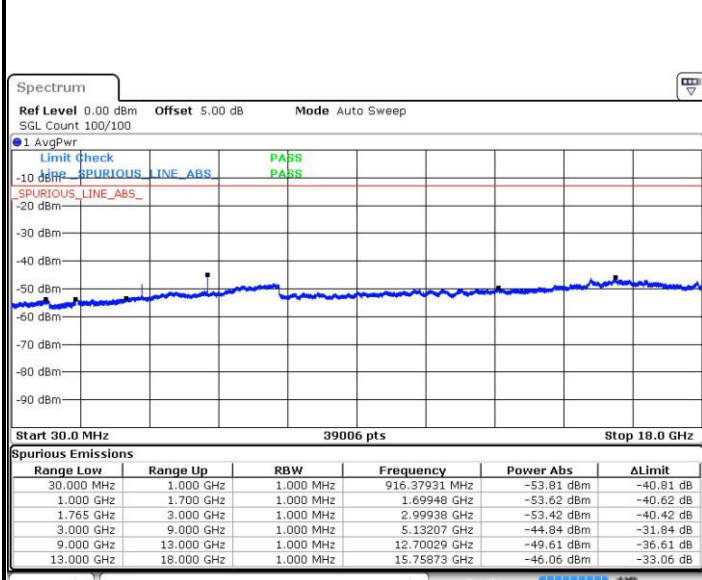

LTE Band 4 / 5MHz

Highest Channel / QPSK

Date: 12 AUG.2016 14:37:24

Highest Channel / 16QAM

Date: 12 AUG.2016 14:38:20

LTE Band 4 / 10MHz

Lowest Channel / QPSK

Date: 12 AUG.2016 14:44:29

Lowest Channel / 16QAM

Date: 12 AUG.2016 14:45:24

LTE Band 4 / 10MHz

Middle Channel / QPSK

Middle Channel / 16QAM

Date: 12 AUG.2016 14:47:02

Date: 12 AUG.2016 14:47:57

Highest Channel / QPSK

Highest Channel / 16QAM

Date: 12 AUG.2016 14:54:07

Date: 12 AUG.2016 14:55:02

LTE Band 4 / 15MHz

Lowest Channel / QPSK

Lowest Channel / 16QAM

Date: 12 AUG.2016 15:01:11

Date: 12 AUG.2016 15:02:07