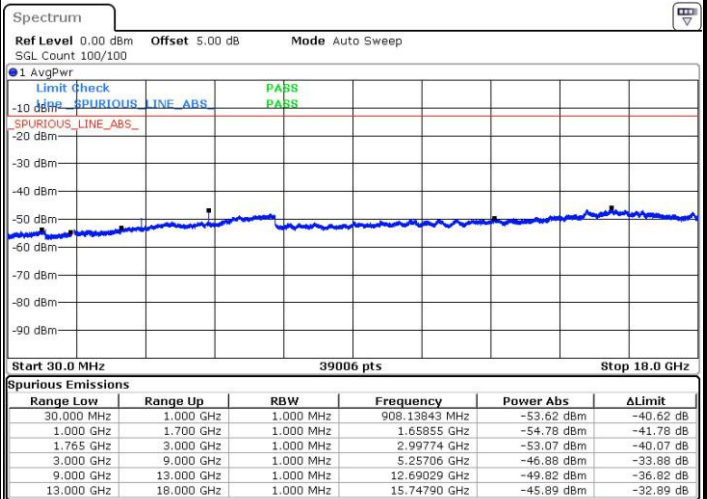

Middle Channel / 16QAM

Date: 12 AUG.2016 14:13:37

Date: 12 AUG.2016 14:14:32

Highest Channel / QPSK

Highest Channel / 16QAM

Date: 12 AUG.2016 14:20:42

Date: 12 AUG.2016 14:21:37

LTE Band 4 / 5MHz