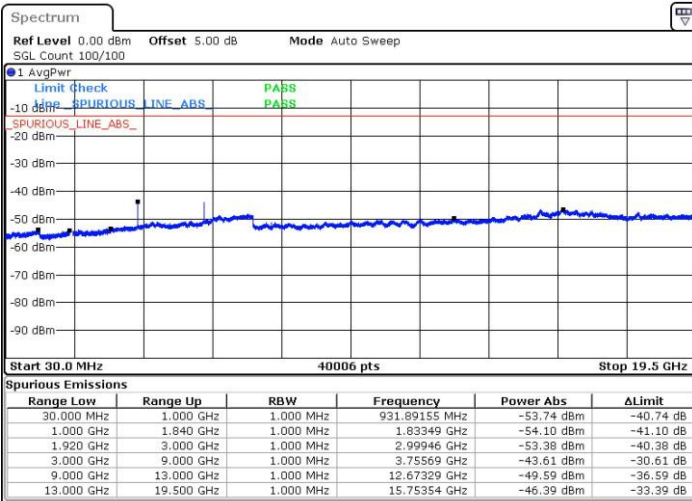

Highest Channel / 16QAM

Date: 12 AUG.2016 11:41:26

Date: 12 AUG.2016 11:42:22

LTE Band 2 / 5MHz

Lowest Channel / QPSK

Lowest Channel / 16QAM

Date: 12 AUG.2016 11:48:31

Date: 12 AUG.2016 11:49:26

Middle Channel / QPSK

Middle Channel / 16QAM

Date: 12 AUG.2016 11:51:04

Date: 12 AUG.2016 11:51:59

LTE Band 2 / 5MHz

Highest Channel / QPSK

Date: 12 AUG.2016 11:58:09

Highest Channel / 16QAM