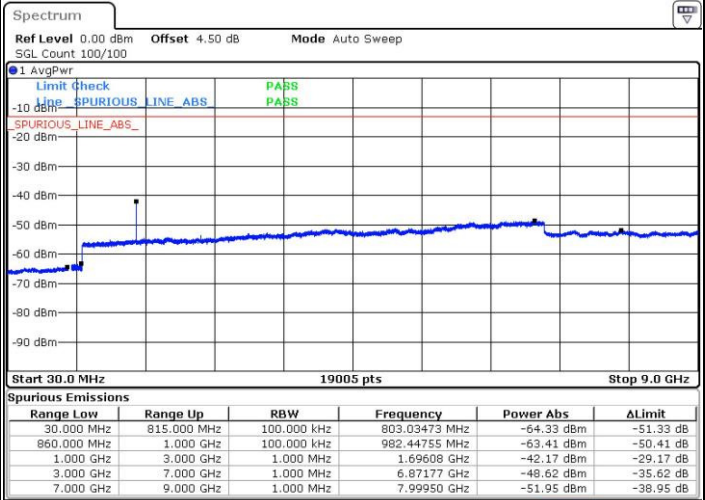

Middle Channel / 16QAM

Date: 12 AUG.2016 15:20:27

Date: 12 AUG.2016 15:21:22

Highest Channel / QPSK

Highest Channel / 16QAM

Date: 12 AUG.2016 15:27:31

Date: 12 AUG.2016 15:28:27

LTE Band 5 / 1.4MHz

Lowest Channel / QPSK

Lowest Channel / 16QAM

Date: 12 AUG.2016 16:10:27

Date: 12 AUG.2016 16:11:22

Middle Channel / QPSK

Middle Channel / 16QAM

Date: 12 AUG.2016 16:12:59

Date: 12 AUG.2016 16:13:54

LTE Band 5 / 1.4MHz

Highest Channel / QPSK

Date: 12 AUG.2016 16:28:03

Highest Channel / 16QAM

Date: 12 AUG.2016 16:28:58

LTE Band 5 / 3MHz

Lowest Channel / QPSK

Date: 12 AUG.2016 16:43:07