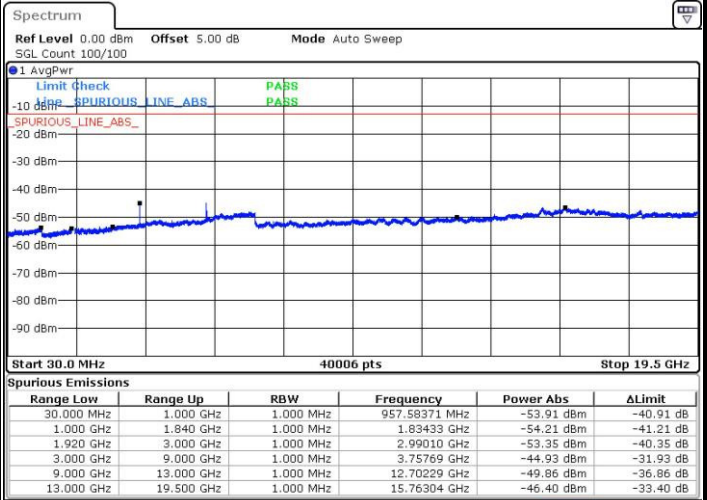

LTE Band 2 / 1.4MHz

Highest Channel / QPSK

Date: 12 AUG.2016 11:24:43

Highest Channel / 16QAM

Date: 12 AUG.2016 11:25:38

LTE Band 2 / 3MHz

Lowest Channel / QPSK

Date: 12 AUG.2016 11:31:48

Lowest Channel / 16QAM

Date: 12 AUG.2016 11:32:44

LTE Band 2 / 3MHz

Middle Channel / QPSK

Middle Channel / 16QAM

Date: 12 AUG.2016 11:34:21

Date: 12 AUG.2016 11:35:17

Highest Channel / QPSK

Highest Channel / 16QAM

Date: 12 AUG.2016 11:41:26

Date: 12 AUG.2016 11:42:22

LTE Band 2 / 5MHz

Lowest Channel / QPSK

Lowest Channel / 16QAM

Date: 12 AUG.2016 11:48:31

Date: 12 AUG.2016 11:49:26