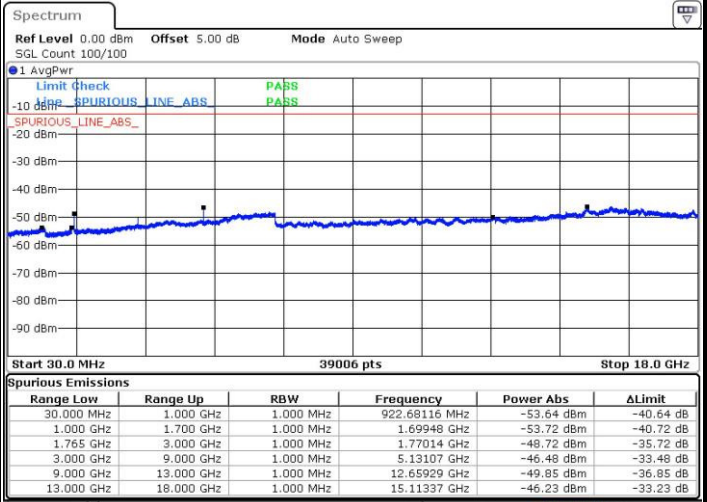

Lowest Channel / 16QAM

Date: 12 AUG.2016 12:39:35

LTE Band 2 / 20MHz

Middle Channel / QPSK

Middle Channel / 16QAM

Date: 12 AUG.2016 12:41:12

Date: 12 AUG.2016 13:45:33

Highest Channel / QPSK

Highest Channel / 16QAM

Date: 12 AUG.2016 12:48:17

Date: 12 AUG.2016 12:49:13

LTE Band 4 / 1.4MHz

Lowest Channel / QPSK

Lowest Channel / 16QAM

Date: 12 AUG.2016 13:54:21

Date: 12 AUG.2016 13:55:17

Middle Channel / QPSK

Middle Channel / 16QAM

Date: 12 AUG.2016 13:56:54

Date: 12 AUG.2016 13:57:49

LTE Band 4 / 1.4MHz

Highest Channel / QPSK

Date: 12 AUG.2016 14:03:59

Highest Channel / 16QAM