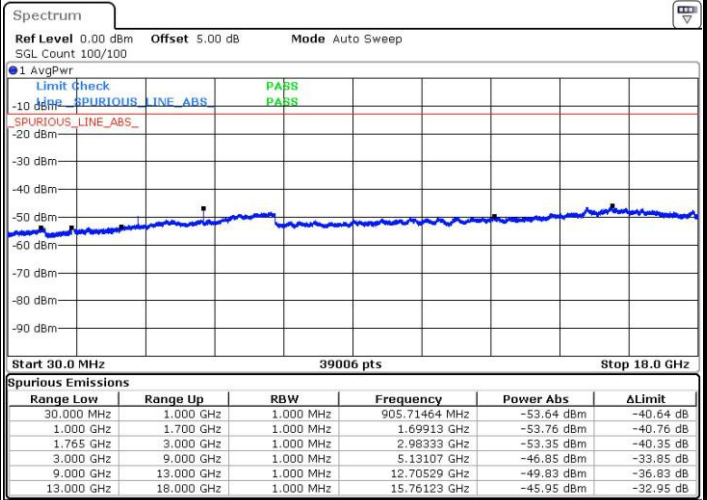

LTE Band 4 / 5MHz

Lowest Channel / QPSK

Lowest Channel / 16QAM

Date: 12 AUG.2016 14:27:46

Date: 12 AUG.2016 14:28:42