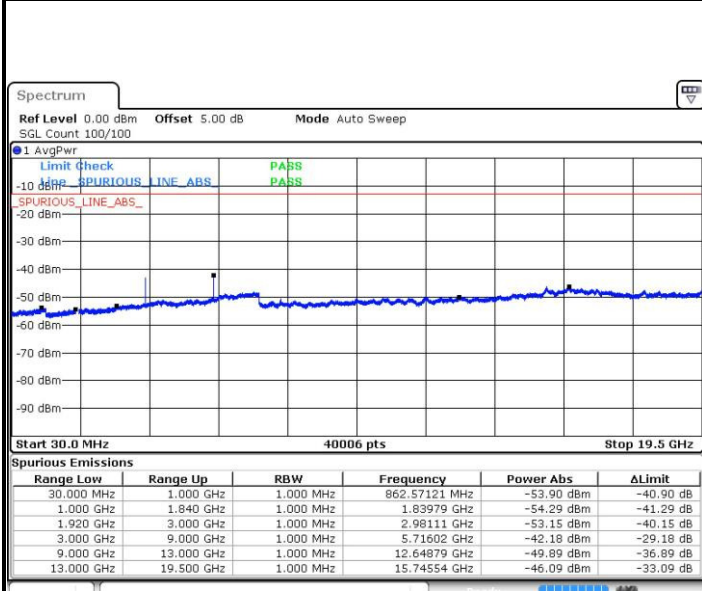

Highest Channel / 16QAM

Date: 12 AUG.2016 11:41:26

Date: 12 AUG.2016 11:42:22

LTE Band 2 / 5MHz

Lowest Channel / QPSK

Lowest Channel / 16QAM

Date: 12 AUG.2016 11:48:31

Date: 12 AUG.2016 11:49:26

Middle Channel / QPSK

Middle Channel / 16QAM

Date: 12 AUG.2016 11:51:04

Date: 12 AUG.2016 11:51:59

LTE Band 2 / 5MHz

Highest Channel / QPSK

Date: 12 AUG.2016 11:58:09

Highest Channel / 16QAM

Date: 12 AUG.2016 11:59:04

LTE Band 2 / 10MHz

Lowest Channel / QPSK

Date: 12 AUG.2016 12:05:14

Lowest Channel / 16QAM

Date: 12 AUG.2016 12:06:09

LTE Band 2 / 10MHz

Middle Channel / QPSK

Middle Channel / 16QAM

Date: 12 AUG.2016 12:07:47

Date: 12 AUG.2016 12:08:42

Highest Channel / QPSK

Highest Channel / 16QAM

Date: 12 AUG.2016 12:14:52

Date: 12 AUG.2016 12:15:47

LTE Band 2 / 15MHz