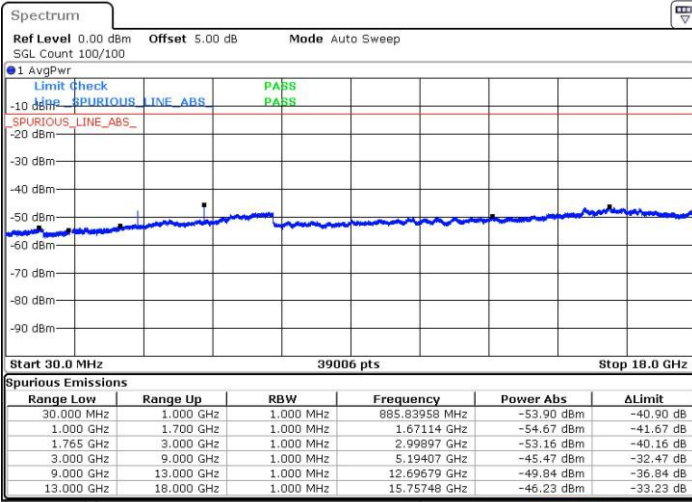

Middle Channel / QPSK

Middle Channel / 16QAM

Date: 12 AUG.2016 13:56:54

Date: 12 AUG.2016 13:57:49

LTE Band 4 / 1.4MHz

Highest Channel / QPSK

Date: 12 AUG.2016 14:03:59

Highest Channel / 16QAM

Date: 12 AUG.2016 14:04:55

LTE Band 4 / 3MHz

Lowest Channel / QPSK

Date: 12 AUG.2016 14:11:04

Lowest Channel / 16QAM

Date: 12 AUG.2016 14:11:59

LTE Band 4 / 3MHz

Middle Channel / QPSK

Middle Channel / 16QAM

Date: 12 AUG.2016 14:13:37

Date: 12 AUG.2016 14:14:32

Highest Channel / QPSK

Highest Channel / 16QAM

Date: 12 AUG.2016 14:20:42

Date: 12 AUG.2016 14:21:37

LTE Band 4 / 5MHz