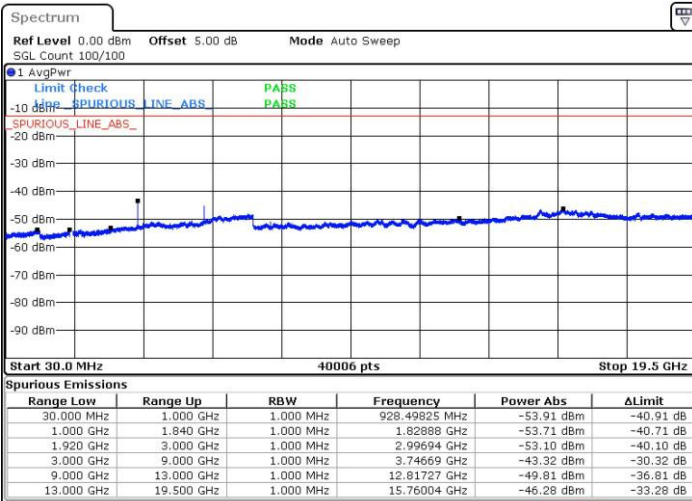

Middle Channel / 16QAM

Date: 12 AUG.2016 12:07:47

Date: 12 AUG.2016 12:08:42

Highest Channel / QPSK

Highest Channel / 16QAM

Date: 12 AUG.2016 12:14:52

Date: 12 AUG.2016 12:15:47

LTE Band 2 / 15MHz

Lowest Channel / QPSK

Lowest Channel / 16QAM

Date: 12 AUG.2016 13:42:46

Date: 12 AUG.2016 12:22:52

Middle Channel / QPSK

Middle Channel / 16QAM

Date: 12 AUG.2016 12:24:30

Date: 12 AUG.2016 12:25:25

LTE Band 2 / 15MHz

Highest Channel / QPSK

Date: 12 AUG.2016 12:31:34

Highest Channel / 16QAM

Date: 12 AUG.2016 12:32:30

LTE Band 2 / 20MHz

Lowest Channel / QPSK

Date: 12 AUG.2016 12:38:39