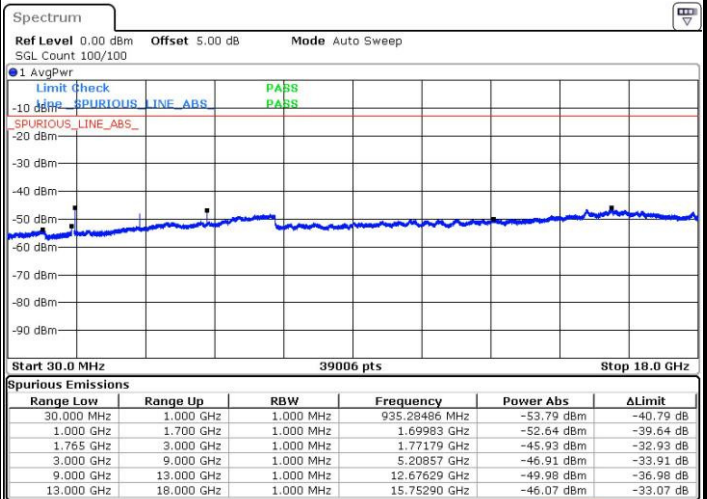

Date: 12 AUG.2016 15:11:45

LTE Band 4 / 20MHz

Lowest Channel / QPSK

Lowest Channel / 16QAM

Date: 12 AUG.2016 15:17:54

Date: 12 AUG.2016 15:18:49

LTE Band 4 / 20MHz

Middle Channel / QPSK

Middle Channel / 16QAM

Date: 12 AUG.2016 15:20:27

Date: 12 AUG.2016 15:21:22

Highest Channel / QPSK

Highest Channel / 16QAM

Date: 12 AUG.2016 15:27:31

Date: 12 AUG.2016 15:28:27

LTE Band 5 / 1.4MHz

Lowest Channel / QPSK

Lowest Channel / 16QAM

Date: 12 AUG.2016 16:10:27

Date: 12 AUG.2016 16:11:22

Middle Channel / QPSK

Middle Channel / 16QAM

Date: 12 AUG.2016 16:12:59

Date: 12 AUG.2016 16:13:54

LTE Band 5 / 1.4MHz

Highest Channel / QPSK

Date: 12 AUG.2016 16:28:03

Highest Channel / 16QAM

Date: 12 AUG.2016 16:28:58

LTE Band 5 / 3MHz

Lowest Channel / QPSK

Date: 12 AUG.2016 16:43:07