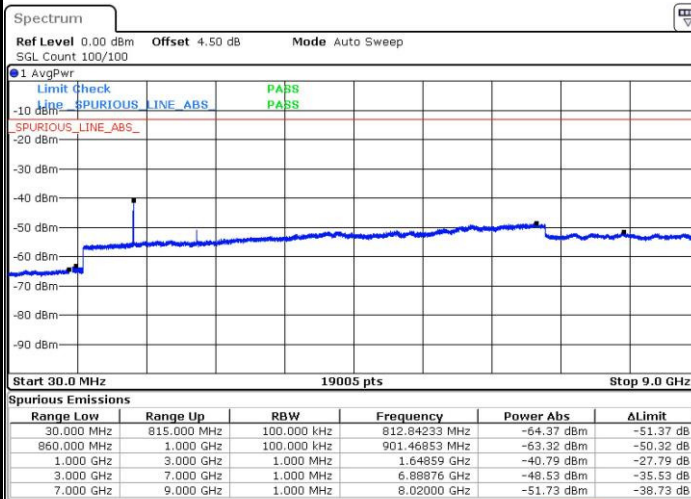

LTE Band 5 / 1.4MHz

Highest Channel / QPSK

Date: 12 AUG.2016 16:28:03

Highest Channel / 16QAM

Date: 12 AUG.2016 16:28:58

LTE Band 5 / 3MHz

Lowest Channel / QPSK

Date: 12 AUG.2016 16:43:07

Lowest Channel / 16QAM

Date: 12 AUG.2016 16:44:02