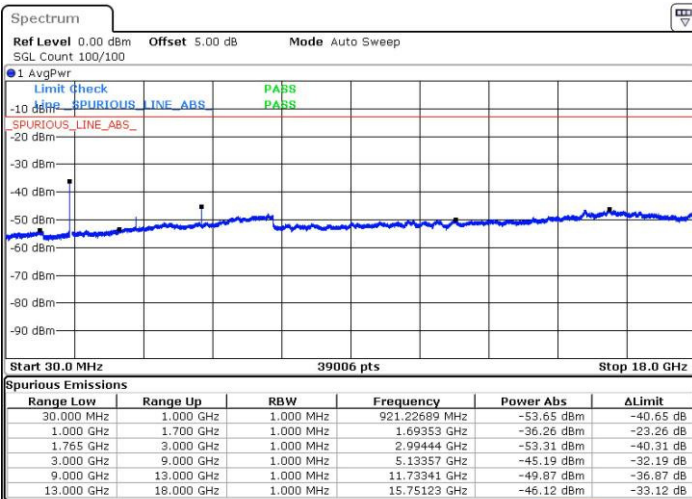

Highest Channel / 16QAM

Date: 12 AUG.2016 14:54:07

Date: 12 AUG.2016 14:55:02

LTE Band 4 / 15MHz

Lowest Channel / QPSK

Lowest Channel / 16QAM

Date: 12 AUG.2016 15:01:11

Date: 12 AUG.2016 15:02:07

Middle Channel / QPSK

Middle Channel / 16QAM

Date: 12 AUG.2016 15:03:45

Date: 12 AUG.2016 15:04:40

LTE Band 4 / 15MHz

Highest Channel / QPSK

Highest Channel / 16QAM

Date: 12 AUG.2016 15:10:49

Date: 12 AUG.2016 15:11:45

LTE Band 4 / 20MHz

Lowest Channel / QPSK

Lowest Channel / 16QAM

Date: 12 AUG.2016 15:17:54

Date: 12 AUG.2016 15:18:49

LTE Band 4 / 20MHz

Middle Channel / QPSK