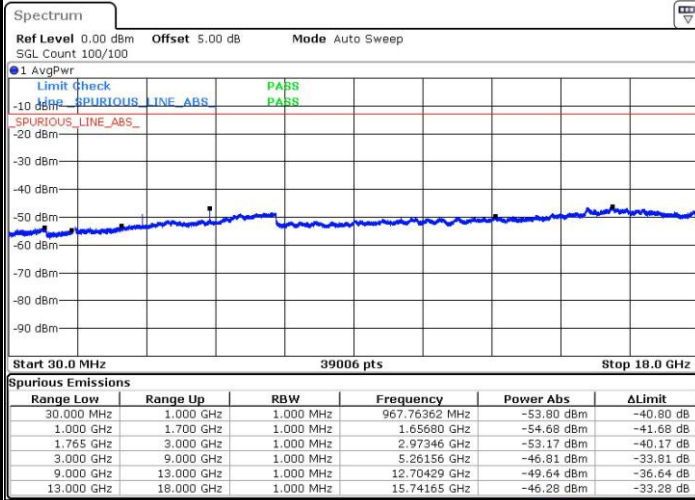

Highest Channel / 16QAM

Date: 12 AUG.2016 12:48:17

Date: 12 AUG.2016 12:49:13

LTE Band 4 / 1.4MHz

Lowest Channel / QPSK

Lowest Channel / 16QAM

Date: 12 AUG.2016 13:54:21

Date: 12 AUG.2016 13:55:17

Middle Channel / QPSK

Middle Channel / 16QAM

Date: 12 AUG.2016 13:56:54

Date: 12 AUG.2016 13:57:49

LTE Band 4 / 1.4MHz

Highest Channel / QPSK

Date: 12 AUG.2016 14:03:59

Highest Channel / 16QAM

Date: 12 AUG.2016 14:04:55

LTE Band 4 / 3MHz

Lowest Channel / QPSK

Date: 12 AUG.2016 14:11:04

Lowest Channel / 16QAM

Date: 12 AUG.2016 14:11:59

LTE Band 4 / 3MHz

Middle Channel / QPSK