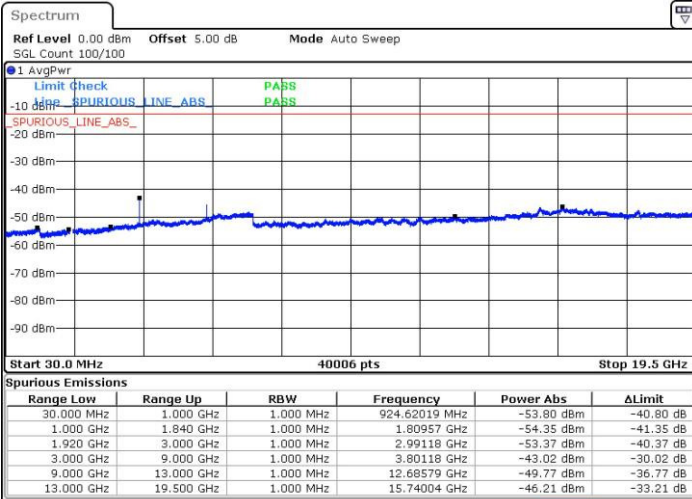

Date: 12 AUG.2016 11:59:04

LTE Band 2 / 10MHz

Lowest Channel / QPSK

Date: 12 AUG.2016 12:05:14

Lowest Channel / 16QAM

Date: 12 AUG.2016 12:06:09

LTE Band 2 / 10MHz

Middle Channel / QPSK

Middle Channel / 16QAM

Date: 12 AUG.2016 12:07:47

Date: 12 AUG.2016 12:08:42

Highest Channel / QPSK

Highest Channel / 16QAM

Date: 12 AUG.2016 12:14:52

Date: 12 AUG.2016 12:15:47

LTE Band 2 / 15MHz