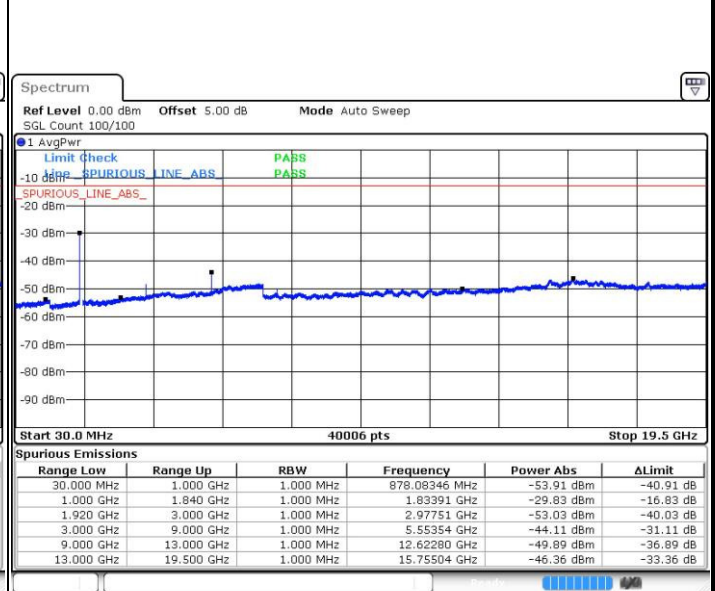

LTE Band 2 / 15MHz

Highest Channel / QPSK

Date: 12 AUG.2016 12:31:34

Highest Channel / 16QAM

Date: 12 AUG.2016 12:32:30

LTE Band 2 / 20MHz

Lowest Channel / QPSK

Date: 12 AUG.2016 12:38:39

Lowest Channel / 16QAM

Date: 12 AUG.2016 12:39:35

LTE Band 2 / 20MHz

Middle Channel / QPSK

Middle Channel / 16QAM

Date: 12 AUG.2016 12:41:12

Date: 12 AUG.2016 13:45:33

Highest Channel / QPSK

Highest Channel / 16QAM

Date: 12 AUG.2016 12:48:17

Date: 12 AUG.2016 12:49:13

LTE Band 4 / 1.4MHz

Lowest Channel / QPSK

Lowest Channel / 16QAM

Date: 12 AUG.2016 13:54:21

Date: 12 AUG.2016 13:55:17