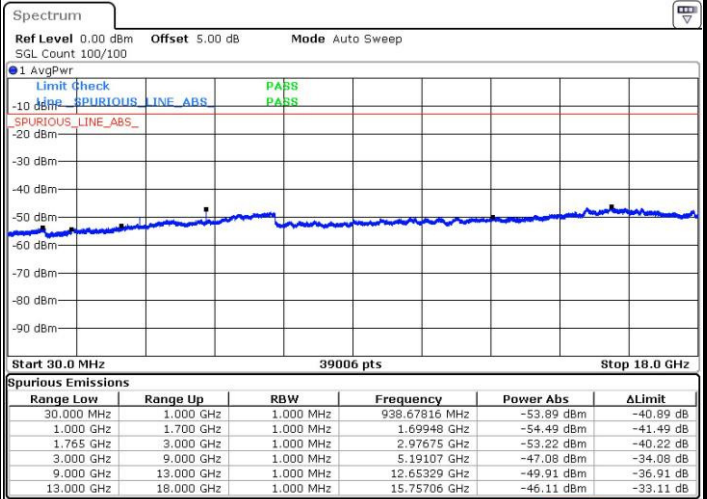

Middle Channel / 16QAM

Date: 12 AUG.2016 14:13:37

Date: 12 AUG.2016 14:14:32

Highest Channel / QPSK

Highest Channel / 16QAM

Date: 12 AUG.2016 14:20:42

Date: 12 AUG.2016 14:21:37

LTE Band 4 / 5MHz

Lowest Channel / QPSK

Lowest Channel / 16QAM

Date: 12 AUG.2016 14:27:46

Date: 12 AUG.2016 14:28:42

Middle Channel / QPSK

Middle Channel / 16QAM

Date: 12 AUG.2016 14:30:19

Date: 12 AUG.2016 14:31:15

LTE Band 4 / 5MHz

Highest Channel / QPSK

Date: 12 AUG.2016 14:37:24

Highest Channel / 16QAM

Date: 12 AUG.2016 14:38:20

LTE Band 4 / 10MHz

Lowest Channel / QPSK

Date: 12 AUG.2016 14:44:29