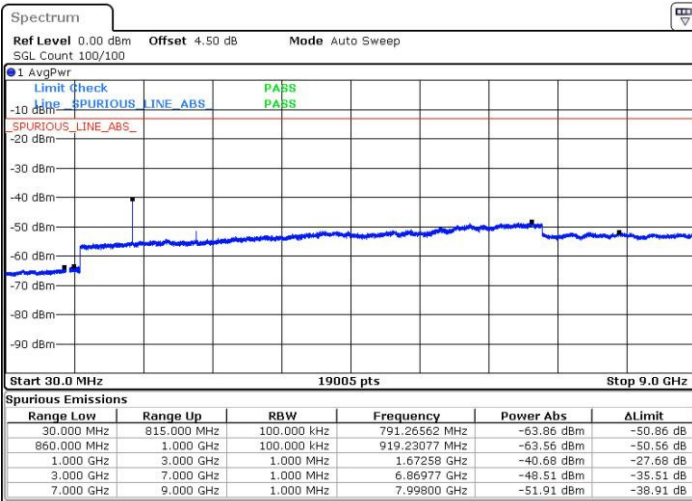

Middle Channel / 16QAM

Date: 12 AUG.2016 15:20:27

Date: 12 AUG.2016 15:21:22

Highest Channel / QPSK

Highest Channel / 16QAM

Date: 12 AUG.2016 15:27:31

Date: 12 AUG.2016 15:28:27

LTE Band 5 / 1.4MHz

Lowest Channel / QPSK

Lowest Channel / 16QAM

Date: 12 AUG.2016 16:10:27

Date: 12 AUG.2016 16:11:22

Middle Channel / QPSK

Middle Channel / 16QAM

Date: 12 AUG.2016 16:12:59

Date: 12 AUG.2016 16:13:54

LTE Band 5 / 1.4MHz

Highest Channel / QPSK

Date: 12 AUG.2016 16:28:03

Highest Channel / 16QAM

Date: 12 AUG.2016 16:28:58

LTE Band 5 / 3MHz

Lowest Channel / QPSK

Date: 12 AUG.2016 16:43:07