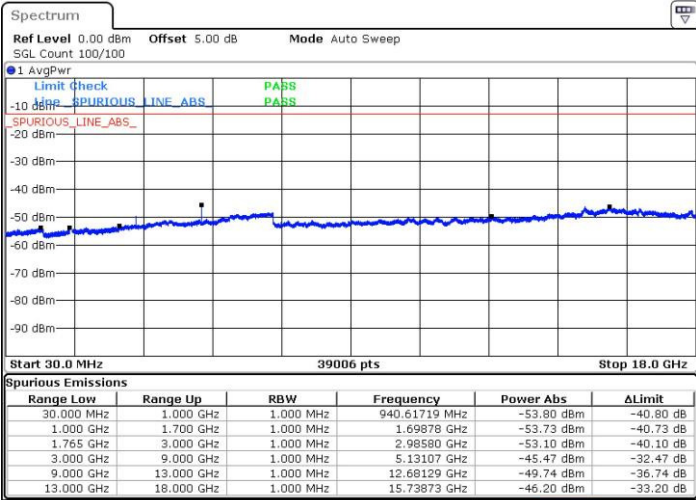

Date: 12 AUG.2016 14:04:55

LTE Band 4 / 3MHz

Lowest Channel / QPSK

Date: 12 AUG.2016 14:11:04

Lowest Channel / 16QAM

Date: 12 AUG.2016 14:11:59

LTE Band 4 / 3MHz

Middle Channel / QPSK

Middle Channel / 16QAM

Date: 12 AUG.2016 14:13:37

Date: 12 AUG.2016 14:14:32

Highest Channel / QPSK

Highest Channel / 16QAM

Date: 12 AUG.2016 14:20:42

Date: 12 AUG.2016 14:21:37

LTE Band 4 / 5MHz

Lowest Channel / QPSK

Lowest Channel / 16QAM

Date: 12 AUG.2016 14:27:46

Date: 12 AUG.2016 14:28:42

Middle Channel / QPSK

Middle Channel / 16QAM

Date: 12 AUG.2016 14:30:19

Date: 12 AUG.2016 14:31:15

LTE Band 4 / 5MHz

Highest Channel / QPSK

Date: 12 AUG.2016 14:37:24

Highest Channel / 16QAM

Date: 12 AUG.2016 14:38:20

LTE Band 4 / 10MHz

Lowest Channel / QPSK

Date: 12 AUG.2016 14:44:29