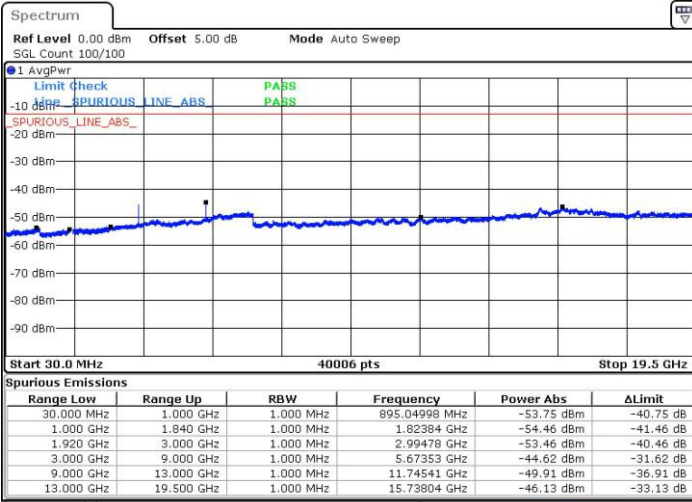

LTE Band 2 / 15MHz

Highest Channel / QPSK

Date: 12 AUG.2016 12:31:34

Highest Channel / 16QAM

Date: 12 AUG.2016 12:32:30

LTE Band 2 / 20MHz

Lowest Channel / QPSK

Date: 12 AUG.2016 12:38:39

Lowest Channel / 16QAM

Date: 12 AUG.2016 12:39:35

LTE Band 2 / 20MHz

Middle Channel / QPSK

Middle Channel / 16QAM

Date: 12 AUG.2016 12:41:12

Date: 12 AUG.2016 13:45:33

Highest Channel / QPSK

Highest Channel / 16QAM

Date: 12 AUG.2016 12:48:17

Date: 12 AUG.2016 12:49:13

LTE Band 4 / 1.4MHz

Lowest Channel / QPSK

Lowest Channel / 16QAM

Date: 12 AUG.2016 13:54:21

Date: 12 AUG.2016 13:55:17