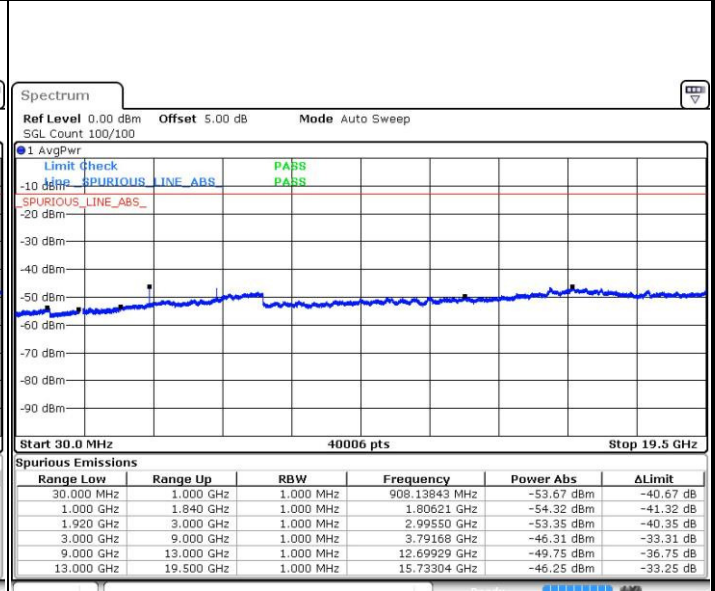

Middle Channel / 16QAM

Date: 12 AUG.2016 12:07:47

Date: 12 AUG.2016 12:08:42

Highest Channel / QPSK

Highest Channel / 16QAM

Date: 12 AUG.2016 12:14:52

Date: 12 AUG.2016 12:15:47

LTE Band 2 / 15MHz

Lowest Channel / QPSK

Lowest Channel / 16QAM

Date: 12 AUG.2016 13:42:46

Date: 12 AUG.2016 12:22:52

Middle Channel / QPSK

Middle Channel / 16QAM

Date: 12 AUG.2016 12:24:30

Date: 12 AUG.2016 12:25:25

LTE Band 2 / 15MHz

Highest Channel / QPSK

Date: 12 AUG.2016 12:31:34

Highest Channel / 16QAM

Date: 12 AUG.2016 12:32:30

LTE Band 2 / 20MHz

Lowest Channel / QPSK

Date: 12 AUG.2016 12:38:39

Lowest Channel / 16QAM

Date: 12 AUG.2016 12:39:35

LTE Band 2 / 20MHz

Middle Channel / QPSK

Middle Channel / 16QAM

Date: 12 AUG.2016 12:41:12

Date: 12 AUG.2016 13:45:33

Highest Channel / QPSK