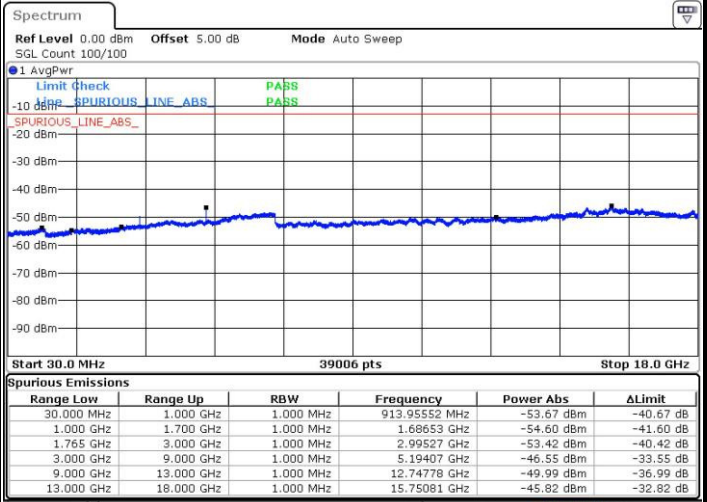

Middle Channel / QPSK

Middle Channel / 16QAM

Date: 12 AUG.2016 13:56:54

Date: 12 AUG.2016 13:57:49

LTE Band 4 / 1.4MHz

Highest Channel / QPSK

Date: 12 AUG.2016 14:03:59

Highest Channel / 16QAM

Date: 12 AUG.2016 14:04:55

LTE Band 4 / 3MHz

Lowest Channel / QPSK

Date: 12 AUG.2016 14:11:04

Lowest Channel / 16QAM

Date: 12 AUG.2016 14:11:59

LTE Band 4 / 3MHz

Middle Channel / QPSK

Middle Channel / 16QAM

Date: 12 AUG.2016 14:13:37

Date: 12 AUG.2016 14:14:32

Highest Channel / QPSK

Highest Channel / 16QAM

Date: 12 AUG.2016 14:20:42

Date: 12 AUG.2016 14:21:37

LTE Band 4 / 5MHz