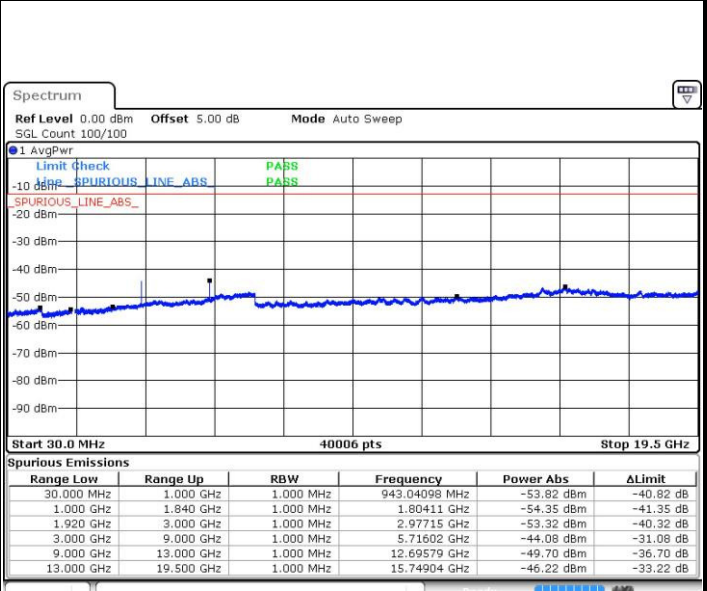

Highest Channel / 16QAM

Date: 12 AUG.2016 11:41:26

Date: 12 AUG.2016 11:42:22

LTE Band 2 / 5MHz

Lowest Channel / QPSK

Lowest Channel / 16QAM

Date: 12 AUG.2016 11:48:31

Date: 12 AUG.2016 11:49:26

Middle Channel / QPSK

Middle Channel / 16QAM

Date: 12 AUG.2016 11:51:04

Date: 12 AUG.2016 11:51:59

LTE Band 2 / 5MHz

Highest Channel / QPSK

Date: 12 AUG.2016 11:58:09

Highest Channel / 16QAM

Date: 12 AUG.2016 11:59:04

LTE Band 2 / 10MHz

Lowest Channel / QPSK

Date: 12 AUG.2016 12:05:14

Lowest Channel / 16QAM

Date: 12 AUG.2016 12:06:09

LTE Band 2 / 10MHz

Middle Channel / QPSK

Middle Channel / 16QAM

Date: 12 AUG.2016 12:07:47

Date: 12 AUG.2016 12:08:42

Highest Channel / QPSK

Highest Channel / 16QAM

Date: 12 AUG.2016 12:14:52

Date: 12 AUG.2016 12:15:47

LTE Band 2 / 15MHz