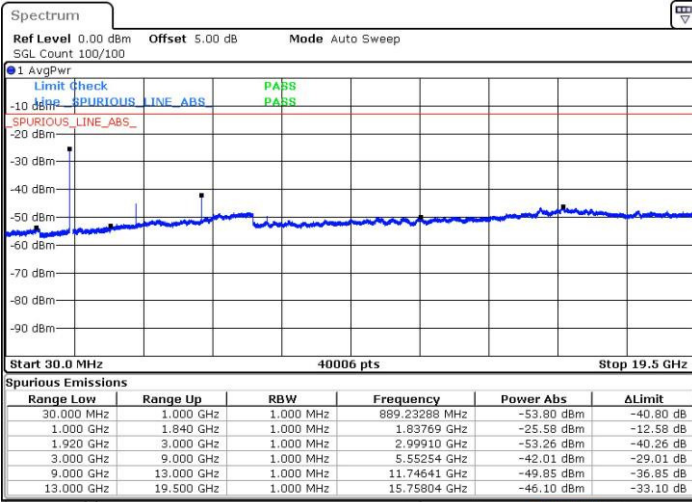

LTE Band 2 / 15MHz

Lowest Channel / QPSK

Lowest Channel / 16QAM

Date: 12 AUG.2016 13:42:46

Date: 12 AUG.2016 12:22:52