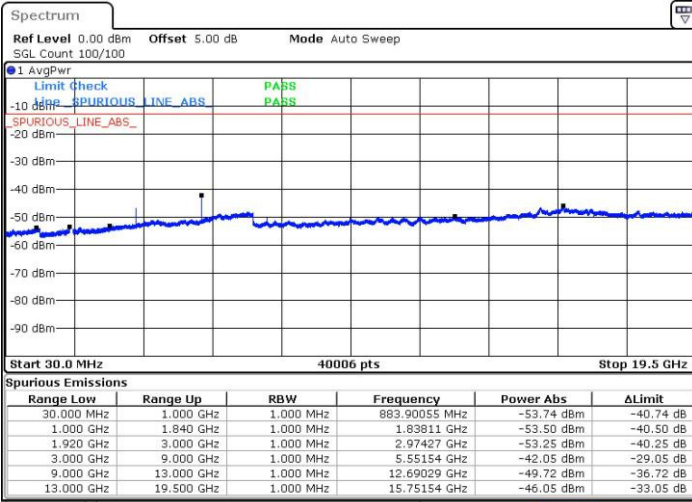

Highest Channel / 16QAM

Date: 12 AUG.2016 11:41:26

Date: 12 AUG.2016 11:42:22

LTE Band 2 / 5MHz

Lowest Channel / QPSK

Lowest Channel / 16QAM

Date: 12 AUG.2016 11:48:31

Date: 12 AUG.2016 11:49:26

Middle Channel / QPSK

Middle Channel / 16QAM

Date: 12 AUG.2016 11:51:04

Date: 12 AUG.2016 11:51:59

LTE Band 2 / 5MHz

Highest Channel / QPSK

Date: 12 AUG.2016 11:58:09

Highest Channel / 16QAM