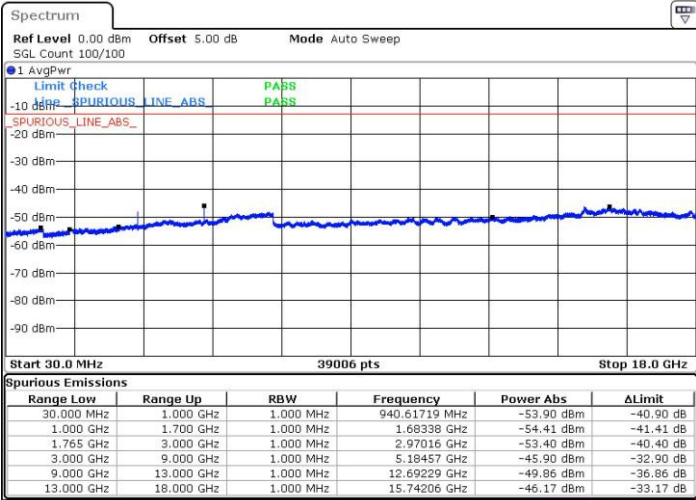

LTE Band 4 / 5MHz

Highest Channel / QPSK

Date: 12 AUG.2016 14:37:24

Highest Channel / 16QAM

Date: 12 AUG.2016 14:38:20

LTE Band 4 / 10MHz

Lowest Channel / QPSK

Date: 12 AUG.2016 14:44:29

Lowest Channel / 16QAM

Date: 12 AUG.2016 14:45:24

LTE Band 4 / 10MHz

Middle Channel / QPSK

Middle Channel / 16QAM

Date: 12 AUG.2016 14:47:02

Date: 12 AUG.2016 14:47:57

Highest Channel / QPSK

Highest Channel / 16QAM

Date: 12 AUG.2016 14:54:07

Date: 12 AUG.2016 14:55:02

LTE Band 4 / 15MHz

Lowest Channel / QPSK

Lowest Channel / 16QAM

Date: 12 AUG.2016 15:01:11

Date: 12 AUG.2016 15:02:07