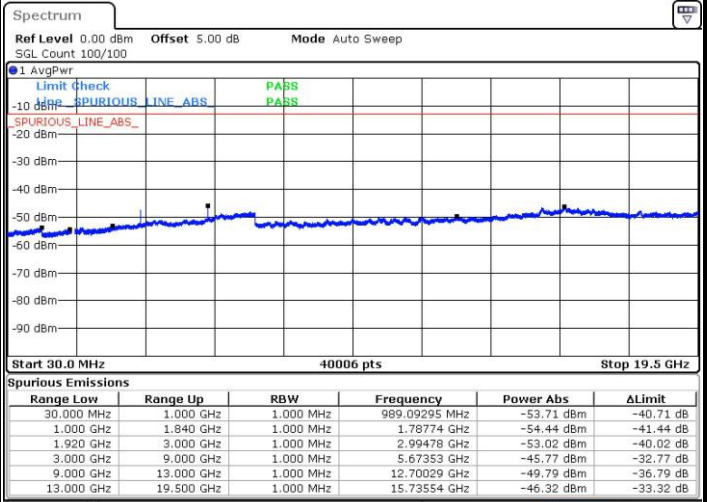

LTE Band 2 / 15MHz

Highest Channel / QPSK

Date: 12 AUG.2016 12:31:34

Highest Channel / 16QAM

Date: 12 AUG.2016 12:32:30

LTE Band 2 / 20MHz

Lowest Channel / QPSK

Date: 12 AUG.2016 12:38:39

Lowest Channel / 16QAM

Date: 12 AUG.2016 12:39:35

LTE Band 2 / 20MHz

Middle Channel / QPSK

Middle Channel / 16QAM

Date: 12 AUG.2016 12:41:12

Date: 12 AUG.2016 13:45:33

Highest Channel / QPSK

Highest Channel / 16QAM

Date: 12 AUG.2016 12:48:17

Date: 12 AUG.2016 12:49:13

LTE Band 4 / 1.4MHz

Lowest Channel / QPSK

Lowest Channel / 16QAM

Date: 12 AUG.2016 13:54:21

Date: 12 AUG.2016 13:55:17

Middle Channel / QPSK

Middle Channel / 16QAM

Date: 12 AUG.2016 13:56:54

Date: 12 AUG.2016 13:57:49

LTE Band 4 / 1.4MHz

Highest Channel / QPSK

Date: 12 AUG.2016 14:03:59

Highest Channel / 16QAM