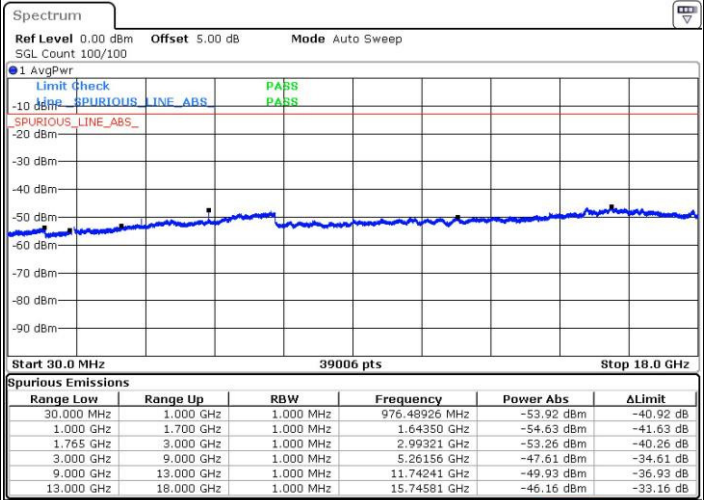

Highest Channel / 16QAM

Date: 12 AUG.2016 12:48:17

Date: 12 AUG.2016 12:49:13

LTE Band 4 / 1.4MHz

Lowest Channel / QPSK

Lowest Channel / 16QAM

Date: 12 AUG.2016 13:54:21

Date: 12 AUG.2016 13:55:17

Middle Channel / QPSK

Middle Channel / 16QAM

Date: 12 AUG.2016 13:56:54

Date: 12 AUG.2016 13:57:49

LTE Band 4 / 1.4MHz

Highest Channel / QPSK

Date: 12 AUG.2016 14:03:59

Highest Channel / 16QAM

Date: 12 AUG.2016 14:04:55

LTE Band 4 / 3MHz

Lowest Channel / QPSK

Date: 12 AUG.2016 14:11:04

Lowest Channel / 16QAM

Date: 12 AUG.2016 14:11:59

LTE Band 4 / 3MHz

Middle Channel / QPSK