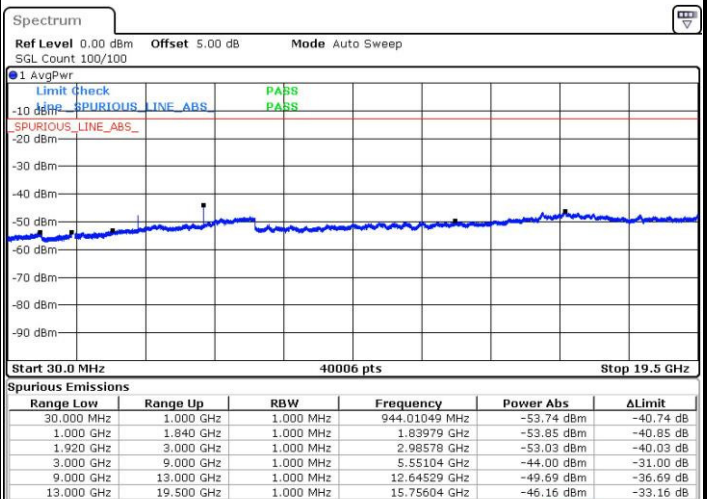

LTE Band 2 / 1.4MHz

Highest Channel / QPSK

Date: 12 AUG.2016 11:24:43

Highest Channel / 16QAM

Date: 12 AUG.2016 11:25:38

LTE Band 2 / 3MHz

Lowest Channel / QPSK

Date: 12 AUG.2016 11:31:48

Lowest Channel / 16QAM

Date: 12 AUG.2016 11:32:44

LTE Band 2 / 3MHz

Middle Channel / QPSK

Middle Channel / 16QAM

Date: 12 AUG.2016 11:34:21

Date: 12 AUG.2016 11:35:17

Highest Channel / QPSK