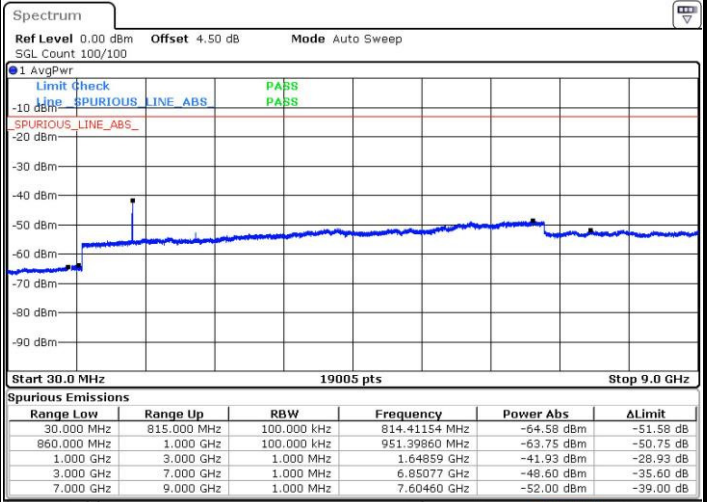

Date: 12 AUG.2016 15:11:45

LTE Band 4 / 20MHz

Lowest Channel / QPSK

Lowest Channel / 16QAM

Date: 12 AUG.2016 15:17:54

Date: 12 AUG.2016 15:18:49

LTE Band 4 / 20MHz

Middle Channel / QPSK

Middle Channel / 16QAM

Date: 12 AUG.2016 15:20:27

Date: 12 AUG.2016 15:21:22

Highest Channel / QPSK

Highest Channel / 16QAM

Date: 12 AUG.2016 15:27:31

Date: 12 AUG.2016 15:28:27

LTE Band 5 / 1.4MHz

Lowest Channel / QPSK

Lowest Channel / 16QAM

Date: 12 AUG.2016 16:10:27

Date: 12 AUG.2016 16:11:22

Middle Channel / QPSK

Middle Channel / 16QAM

Date: 12 AUG.2016 16:12:59

Date: 12 AUG.2016 16:13:54

LTE Band 5 / 1.4MHz

Highest Channel / QPSK

Date: 12 AUG.2016 16:28:03

Highest Channel / 16QAM

Date: 12 AUG.2016 16:28:58

LTE Band 5 / 3MHz

Lowest Channel / QPSK

Date: 12 AUG.2016 16:43:07