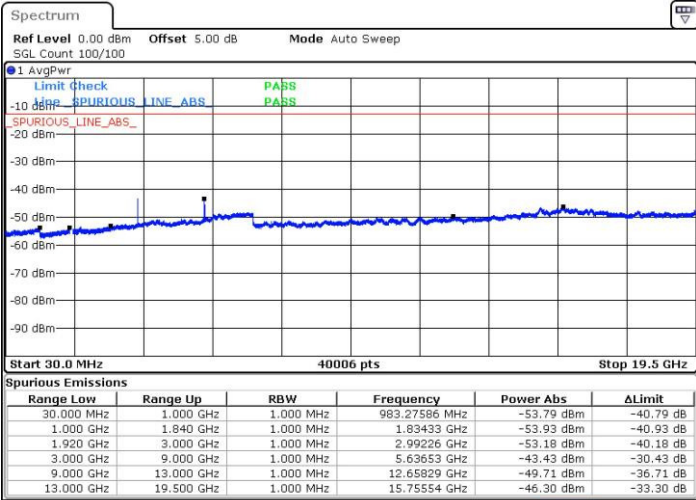

LTE Band 2 / 1.4MHz

Highest Channel / QPSK

Date: 12 AUG.2016 11:24:43

Highest Channel / 16QAM

Date: 12 AUG.2016 11:25:38

LTE Band 2 / 3MHz

Lowest Channel / QPSK

Date: 12 AUG.2016 11:31:48

Lowest Channel / 16QAM

Date: 12 AUG.2016 11:32:44

LTE Band 2 / 3MHz

Middle Channel / QPSK

Middle Channel / 16QAM

Date: 12 AUG.2016 11:34:21

Date: 12 AUG.2016 11:35:17

Highest Channel / QPSK

Highest Channel / 16QAM

Date: 12 AUG.2016 11:41:26

Date: 12 AUG.2016 11:42:22

LTE Band 2 / 5MHz

Lowest Channel / QPSK

Lowest Channel / 16QAM

Date: 12 AUG.2016 11:48:31

Date: 12 AUG.2016 11:49:26

Middle Channel / QPSK

Middle Channel / 16QAM

Date: 12 AUG.2016 11:51:04

Date: 12 AUG.2016 11:51:59

LTE Band 2 / 5MHz

Highest Channel / QPSK

Date: 12 AUG.2016 11:58:09

Highest Channel / 16QAM