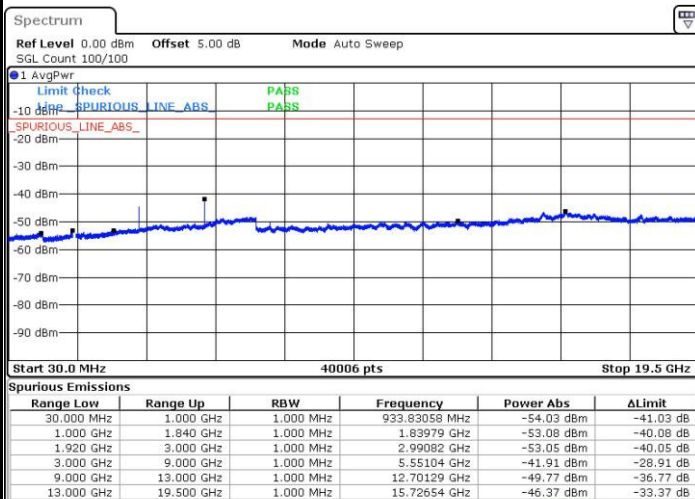

LTE Band 2 / 1.4MHz

Highest Channel / QPSK

Date: 12 AUG.2016 11:24:43

Highest Channel / 16QAM

Date: 12 AUG.2016 11:25:38

LTE Band 2 / 3MHz

Lowest Channel / QPSK

Date: 12 AUG.2016 11:31:48

Lowest Channel / 16QAM

Date: 12 AUG.2016 11:32:44

LTE Band 2 / 3MHz

Middle Channel / QPSK

Middle Channel / 16QAM

Date: 12 AUG.2016 11:34:21

Date: 12 AUG.2016 11:35:17

Highest Channel / QPSK