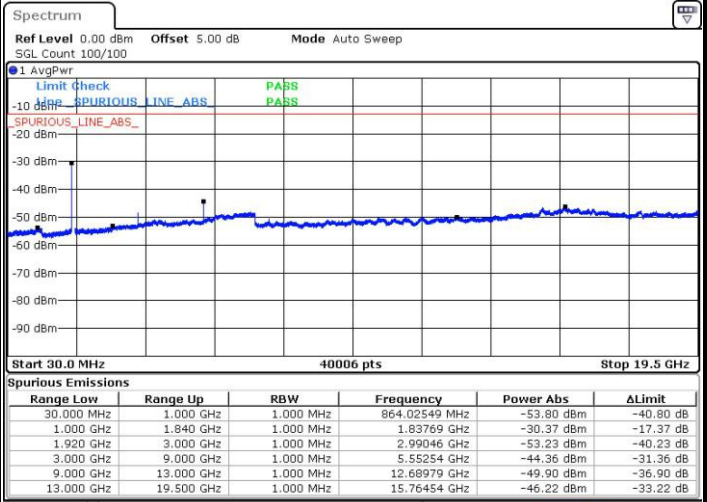

LTE Band 2 / 15MHz

Lowest Channel / QPSK

Lowest Channel / 16QAM

Date: 12 AUG.2016 13:42:46

Date: 12 AUG.2016 12:22:52