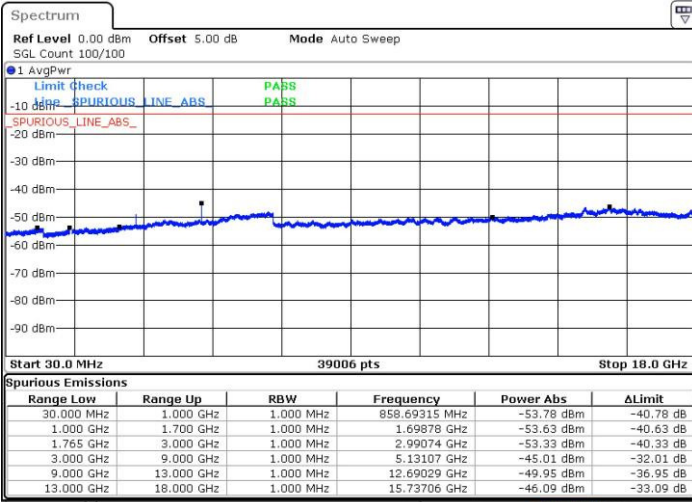

Lowest Channel / 16QAM

Date: 12 AUG.2016 12:39:35

LTE Band 2 / 20MHz

Middle Channel / QPSK

Middle Channel / 16QAM

Date: 12 AUG.2016 12:41:12

Date: 12 AUG.2016 13:45:33

Highest Channel / QPSK

Highest Channel / 16QAM

Date: 12 AUG.2016 12:48:17

Date: 12 AUG.2016 12:49:13

LTE Band 4 / 1.4MHz

Lowest Channel / QPSK

Lowest Channel / 16QAM

Date: 12 AUG.2016 13:54:21

Date: 12 AUG.2016 13:55:17

Middle Channel / QPSK

Middle Channel / 16QAM

Date: 12 AUG.2016 13:56:54

Date: 12 AUG.2016 13:57:49

LTE Band 4 / 1.4MHz

Highest Channel / QPSK

Date: 12 AUG.2016 14:03:59

Highest Channel / 16QAM