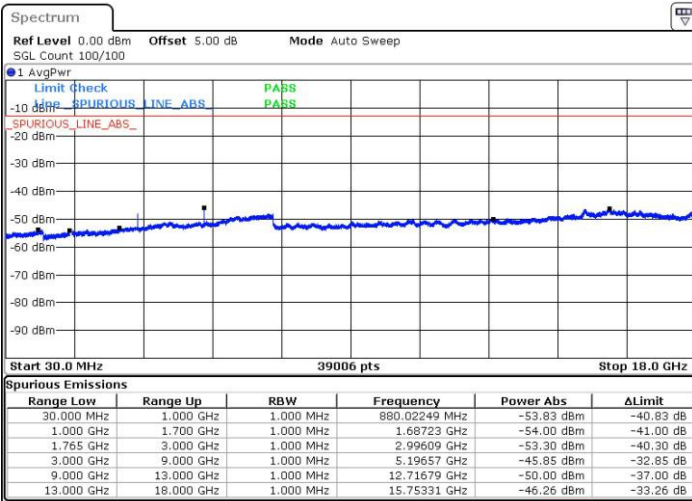

Lowest Channel / 16QAM

Date: 12 AUG.2016 12:39:35

LTE Band 2 / 20MHz

Middle Channel / QPSK

Middle Channel / 16QAM

Date: 12 AUG.2016 12:41:12

Date: 12 AUG.2016 13:45:33

Highest Channel / QPSK

Highest Channel / 16QAM

Date: 12 AUG.2016 12:48:17

Date: 12 AUG.2016 12:49:13

LTE Band 4 / 1.4MHz

Lowest Channel / QPSK

Lowest Channel / 16QAM

Date: 12 AUG.2016 13:54:21

Date: 12 AUG.2016 13:55:17

Middle Channel / QPSK

Middle Channel / 16QAM

Date: 12 AUG.2016 13:56:54

Date: 12 AUG.2016 13:57:49

LTE Band 4 / 1.4MHz

Highest Channel / QPSK

Date: 12 AUG.2016 14:03:59

Highest Channel / 16QAM