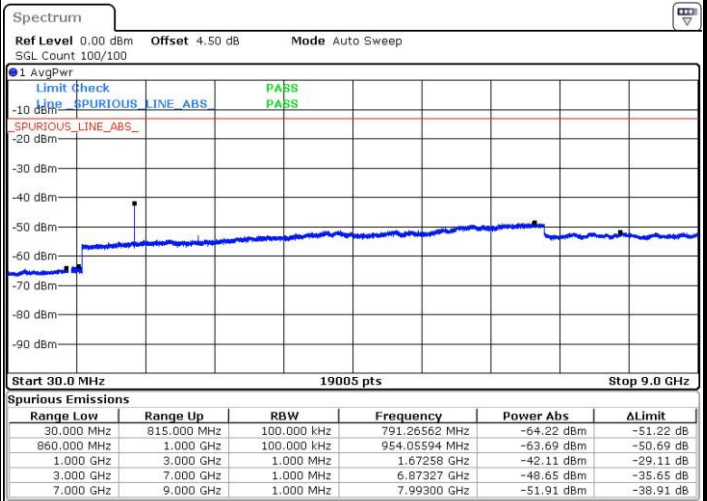

Middle Channel / 16QAM

Date: 12 AUG.2016 15:20:27

Date: 12 AUG.2016 15:21:22

Highest Channel / QPSK

Highest Channel / 16QAM

Date: 12 AUG.2016 15:27:31

Date: 12 AUG.2016 15:28:27

LTE Band 5 / 1.4MHz

Lowest Channel / QPSK

Lowest Channel / 16QAM

Date: 12 AUG.2016 16:10:27

Date: 12 AUG.2016 16:11:22

Middle Channel / QPSK

Middle Channel / 16QAM

Date: 12 AUG.2016 16:12:59

Date: 12 AUG.2016 16:13:54

LTE Band 5 / 1.4MHz

Highest Channel / QPSK

Date: 12 AUG.2016 16:28:03

Highest Channel / 16QAM

Date: 12 AUG.2016 16:28:58

LTE Band 5 / 3MHz

Lowest Channel / QPSK

Date: 12 AUG.2016 16:43:07