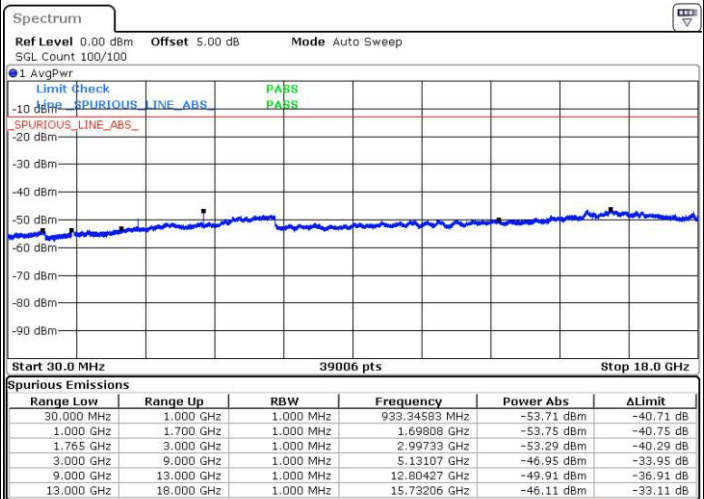

Middle Channel / QPSK

Middle Channel / 16QAM

Date: 12 AUG.2016 13:56:54

Date: 12 AUG.2016 13:57:49

LTE Band 4 / 1.4MHz

Highest Channel / QPSK

Date: 12 AUG.2016 14:03:59

Highest Channel / 16QAM

Date: 12 AUG.2016 14:04:55

LTE Band 4 / 3MHz

Lowest Channel / QPSK

Date: 12 AUG.2016 14:11:04

Lowest Channel / 16QAM

Date: 12 AUG.2016 14:11:59

LTE Band 4 / 3MHz

Middle Channel / QPSK

Middle Channel / 16QAM

Date: 12 AUG.2016 14:13:37

Date: 12 AUG.2016 14:14:32

Highest Channel / QPSK

Highest Channel / 16QAM

Date: 12 AUG.2016 14:20:42

Date: 12 AUG.2016 14:21:37

LTE Band 4 / 5MHz