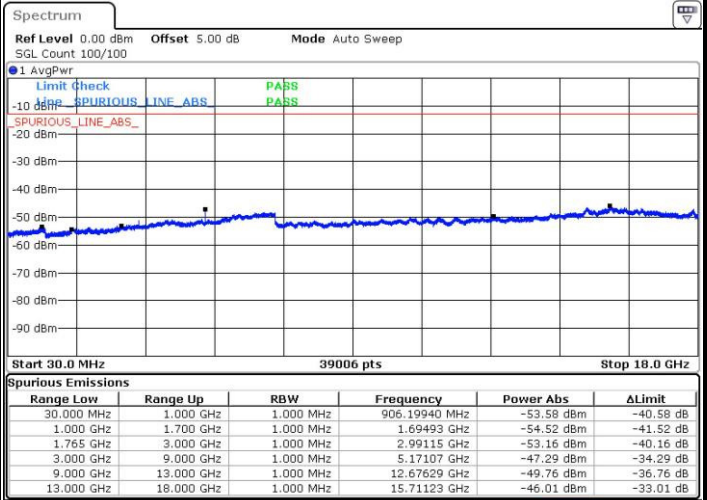

Middle Channel / QPSK

Middle Channel / 16QAM

Date: 12 AUG.2016 15:03:45

Date: 12 AUG.2016 15:04:40

LTE Band 4 / 15MHz

Highest Channel / QPSK

Highest Channel / 16QAM

Date: 12 AUG.2016 15:10:49

Date: 12 AUG.2016 15:11:45

LTE Band 4 / 20MHz

Lowest Channel / QPSK

Lowest Channel / 16QAM

Date: 12 AUG.2016 15:17:54

Date: 12 AUG.2016 15:18:49

LTE Band 4 / 20MHz

Middle Channel / QPSK

Middle Channel / 16QAM

Date: 12 AUG.2016 15:20:27

Date: 12 AUG.2016 15:21:22

Highest Channel / QPSK

Highest Channel / 16QAM

Date: 12 AUG.2016 15:27:31

Date: 12 AUG.2016 15:28:27

LTE Band 5 / 1.4MHz