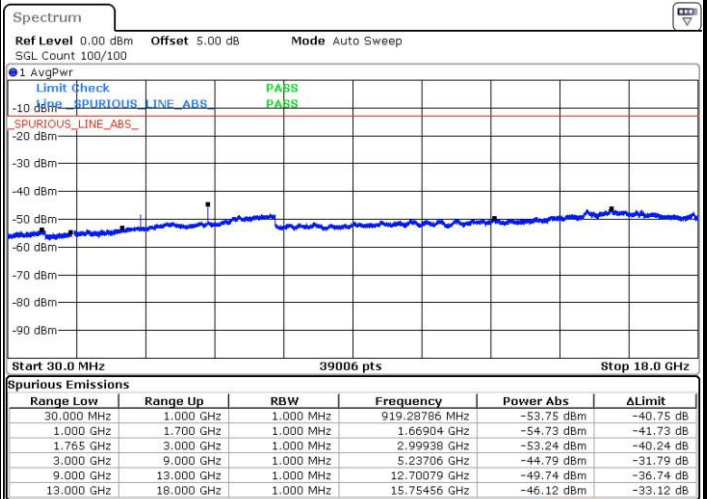

LTE Band 4 / 5MHz

Highest Channel / QPSK

Date: 12 AUG.2016 14:37:24

Highest Channel / 16QAM

Date: 12 AUG.2016 14:38:20

LTE Band 4 / 10MHz

Lowest Channel / QPSK

Date: 12 AUG.2016 14:44:29

Lowest Channel / 16QAM

Date: 12 AUG.2016 14:45:24

LTE Band 4 / 10MHz

Middle Channel / QPSK

Middle Channel / 16QAM

Date: 12 AUG.2016 14:47:02

Date: 12 AUG.2016 14:47:57

Highest Channel / QPSK

Highest Channel / 16QAM

Date: 12 AUG.2016 14:54:07

Date: 12 AUG.2016 14:55:02

LTE Band 4 / 15MHz

Lowest Channel / QPSK

Lowest Channel / 16QAM

Date: 12 AUG.2016 15:01:11

Date: 12 AUG.2016 15:02:07