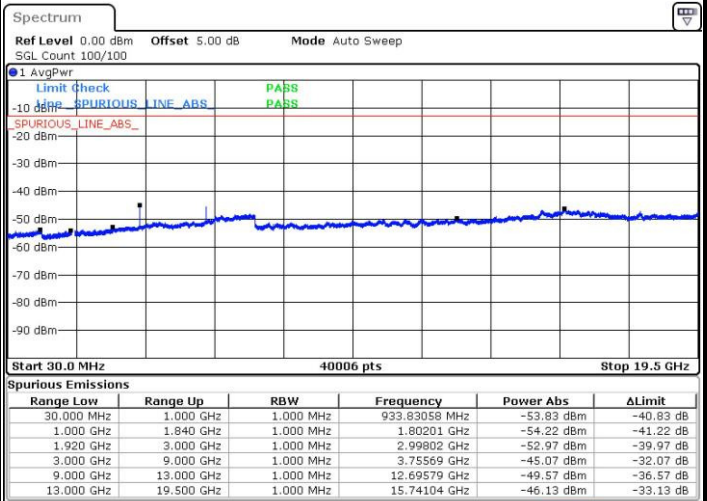

Lowest Channel / 16QAM

Date: 12 AUG.2016 11:32:44

LTE Band 2 / 3MHz

Middle Channel / QPSK

Middle Channel / 16QAM

Date: 12 AUG.2016 11:34:21

Date: 12 AUG.2016 11:35:17

Highest Channel / QPSK

Highest Channel / 16QAM

Date: 12 AUG.2016 11:41:26

Date: 12 AUG.2016 11:42:22

LTE Band 2 / 5MHz

Lowest Channel / QPSK

Lowest Channel / 16QAM

Date: 12 AUG.2016 11:48:31

Date: 12 AUG.2016 11:49:26

Middle Channel / QPSK

Middle Channel / 16QAM

Date: 12 AUG.2016 11:51:04

Date: 12 AUG.2016 11:51:59

LTE Band 2 / 5MHz

Highest Channel / QPSK

Date: 12 AUG.2016 11:58:09

Highest Channel / 16QAM