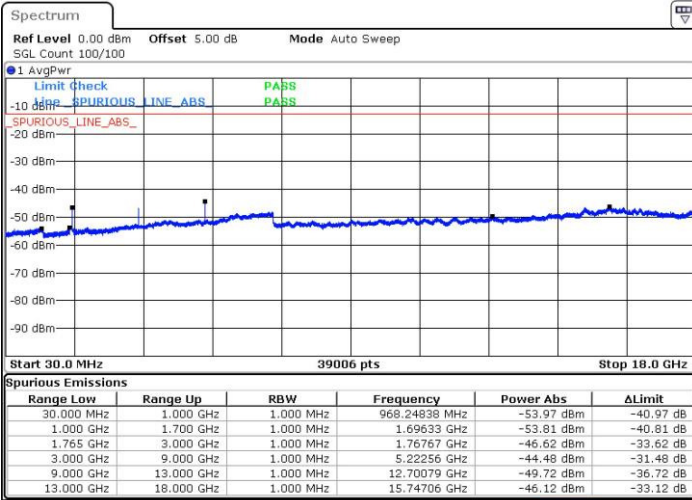

Highest Channel / 16QAM

Date: 12 AUG.2016 14:54:07

Date: 12 AUG.2016 14:55:02

LTE Band 4 / 15MHz

Lowest Channel / QPSK

Lowest Channel / 16QAM

Date: 12 AUG.2016 15:01:11

Date: 12 AUG.2016 15:02:07

Middle Channel / QPSK

Middle Channel / 16QAM

Date: 12 AUG.2016 15:03:45

Date: 12 AUG.2016 15:04:40

LTE Band 4 / 15MHz

Highest Channel / QPSK

Highest Channel / 16QAM

Date: 12 AUG.2016 15:10:49

Date: 12 AUG.2016 15:11:45

LTE Band 4 / 20MHz

Lowest Channel / QPSK

Lowest Channel / 16QAM

Date: 12 AUG.2016 15:17:54

Date: 12 AUG.2016 15:18:49

LTE Band 4 / 20MHz

Middle Channel / QPSK