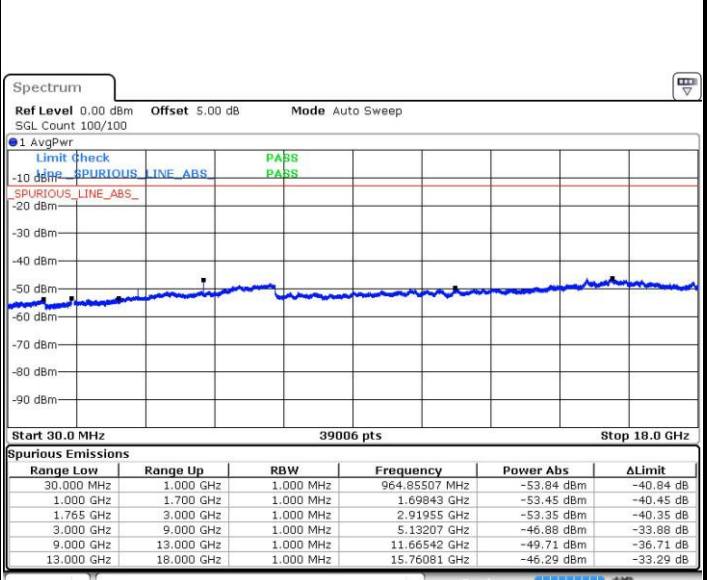

LTE Band 4 / 5MHz

Highest Channel / QPSK

Date: 12 AUG.2016 14:37:24

Highest Channel / 16QAM

Date: 12 AUG.2016 14:38:20

LTE Band 4 / 10MHz

Lowest Channel / QPSK

Date: 12 AUG.2016 14:44:29

Lowest Channel / 16QAM

Date: 12 AUG.2016 14:45:24

LTE Band 4 / 10MHz

Middle Channel / QPSK

Middle Channel / 16QAM

Date: 12 AUG.2016 14:47:02

Date: 12 AUG.2016 14:47:57

Highest Channel / QPSK

Highest Channel / 16QAM

Date: 12 AUG.2016 14:54:07

Date: 12 AUG.2016 14:55:02

LTE Band 4 / 15MHz

Lowest Channel / QPSK

Lowest Channel / 16QAM

Date: 12 AUG.2016 15:01:11

Date: 12 AUG.2016 15:02:07