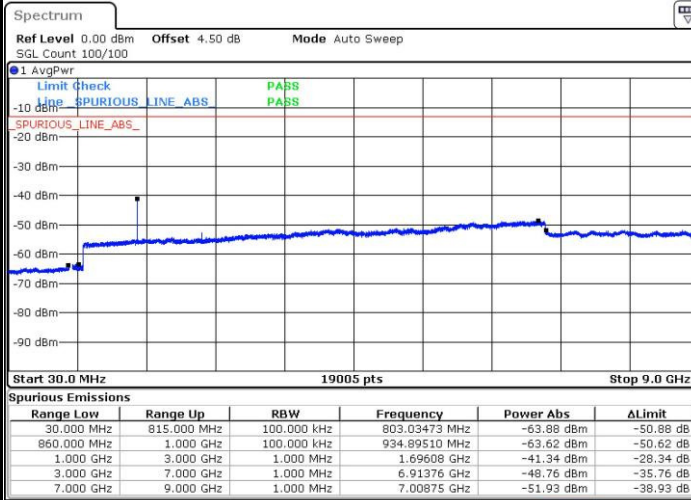

Middle Channel / 16QAM

Date: 12 AUG.2016 15:20:27

Date: 12 AUG.2016 15:21:22

Highest Channel / QPSK

Highest Channel / 16QAM

Date: 12 AUG.2016 15:27:31

Date: 12 AUG.2016 15:28:27

LTE Band 5 / 1.4MHz

Lowest Channel / QPSK

Lowest Channel / 16QAM

Date: 12 AUG.2016 16:10:27

Date: 12 AUG.2016 16:11:22

Middle Channel / QPSK

Middle Channel / 16QAM

Date: 12 AUG.2016 16:12:59

Date: 12 AUG.2016 16:13:54

LTE Band 5 / 1.4MHz

Highest Channel / QPSK

Date: 12 AUG.2016 16:28:03

Highest Channel / 16QAM

Date: 12 AUG.2016 16:28:58

LTE Band 5 / 3MHz

Lowest Channel / QPSK

Date: 12 AUG.2016 16:43:07