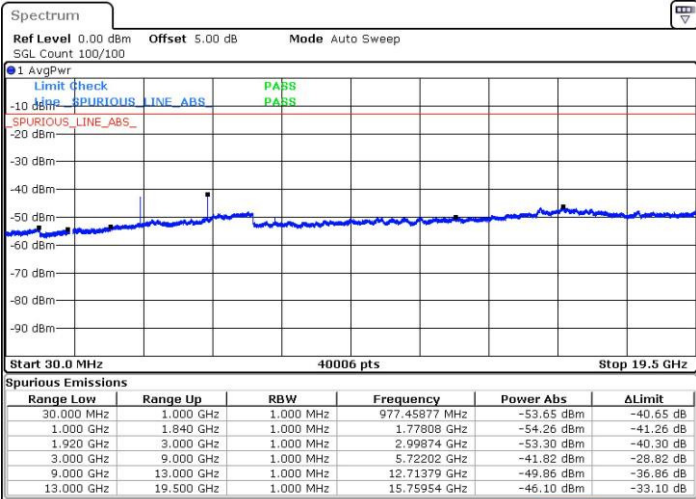

LTE Band 2 / 1.4MHz

Highest Channel / QPSK

Date: 12 AUG.2016 11:24:43

Highest Channel / 16QAM

Date: 12 AUG.2016 11:25:38

LTE Band 2 / 3MHz

Lowest Channel / QPSK

Date: 12 AUG.2016 11:31:48

Lowest Channel / 16QAM

Date: 12 AUG.2016 11:32:44

LTE Band 2 / 3MHz

Middle Channel / QPSK

Middle Channel / 16QAM

Date: 12 AUG.2016 11:34:21

Date: 12 AUG.2016 11:35:17

Highest Channel / QPSK

Highest Channel / 16QAM

Date: 12 AUG.2016 11:41:26

Date: 12 AUG.2016 11:42:22

LTE Band 2 / 5MHz

Lowest Channel / QPSK

Lowest Channel / 16QAM

Date: 12 AUG.2016 11:48:31

Date: 12 AUG.2016 11:49:26

Middle Channel / QPSK

Middle Channel / 16QAM

Date: 12 AUG.2016 11:51:04

Date: 12 AUG.2016 11:51:59

LTE Band 2 / 5MHz

Highest Channel / QPSK

Date: 12 AUG.2016 11:58:09

Highest Channel / 16QAM