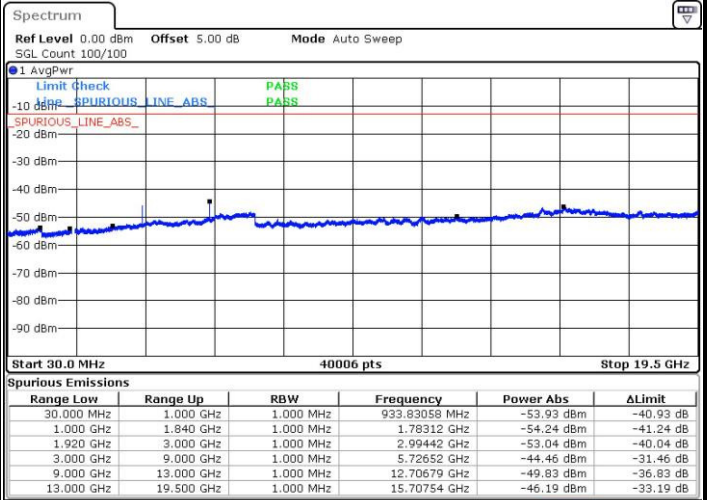

LTE Band 2 / 1.4MHz

Highest Channel / QPSK

Date: 12 AUG.2016 11:24:43

Highest Channel / 16QAM

Date: 12 AUG.2016 11:25:38

LTE Band 2 / 3MHz

Lowest Channel / QPSK

Date: 12 AUG.2016 11:31:48

Lowest Channel / 16QAM

Date: 12 AUG.2016 11:32:44

LTE Band 2 / 3MHz

Middle Channel / QPSK

Middle Channel / 16QAM

Date: 12 AUG.2016 11:34:21

Date: 12 AUG.2016 11:35:17

Highest Channel / QPSK

Highest Channel / 16QAM

Date: 12 AUG.2016 11:41:26

Date: 12 AUG.2016 11:42:22

LTE Band 2 / 5MHz

Lowest Channel / QPSK

Lowest Channel / 16QAM

Date: 12 AUG.2016 11:48:31

Date: 12 AUG.2016 11:49:26