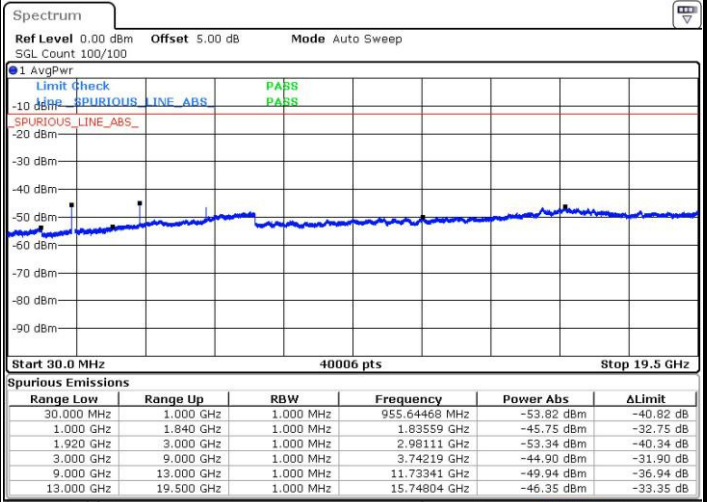

LTE Band 2 / 15MHz

Highest Channel / QPSK

Date: 12 AUG.2016 12:31:34

Highest Channel / 16QAM

Date: 12 AUG.2016 12:32:30

LTE Band 2 / 20MHz

Lowest Channel / QPSK

Date: 12 AUG.2016 12:38:39

Lowest Channel / 16QAM

Date: 12 AUG.2016 12:39:35

LTE Band 2 / 20MHz

Middle Channel / QPSK

Middle Channel / 16QAM

Date: 12 AUG.2016 12:41:12

Date: 12 AUG.2016 13:45:33

Highest Channel / QPSK

Highest Channel / 16QAM

Date: 12 AUG.2016 12:48:17

Date: 12 AUG.2016 12:49:13

LTE Band 4 / 1.4MHz

Lowest Channel / QPSK

Lowest Channel / 16QAM

Date: 12 AUG.2016 13:54:21

Date: 12 AUG.2016 13:55:17

Middle Channel / QPSK

Middle Channel / 16QAM

Date: 12 AUG.2016 13:56:54

Date: 12 AUG.2016 13:57:49

LTE Band 4 / 1.4MHz

Highest Channel / QPSK

Date: 12 AUG.2016 14:03:59

Highest Channel / 16QAM