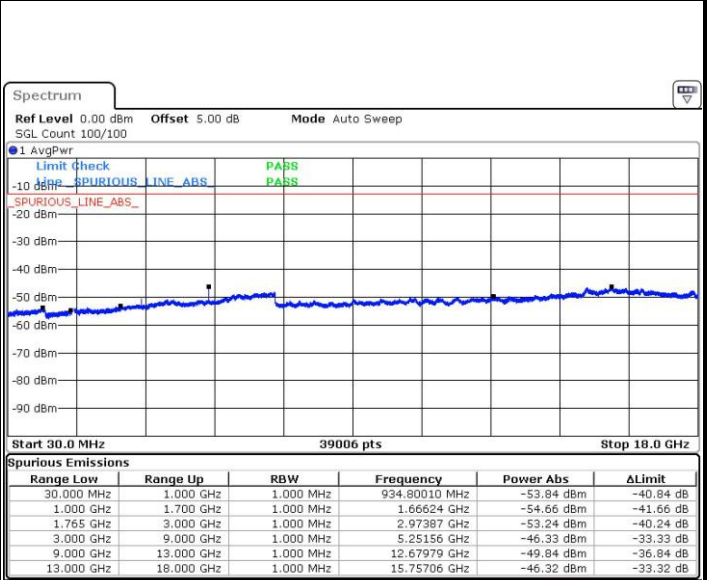

Middle Channel / 16QAM

Date: 12 AUG.2016 14:13:37

Date: 12 AUG.2016 14:14:32

Highest Channel / QPSK

Highest Channel / 16QAM

Date: 12 AUG.2016 14:20:42

Date: 12 AUG.2016 14:21:37

LTE Band 4 / 5MHz

Lowest Channel / QPSK

Lowest Channel / 16QAM

Date: 12 AUG.2016 14:27:46

Date: 12 AUG.2016 14:28:42

Middle Channel / QPSK

Middle Channel / 16QAM

Date: 12 AUG.2016 14:30:19

Date: 12 AUG.2016 14:31:15

LTE Band 4 / 5MHz

Highest Channel / QPSK

Date: 12 AUG.2016 14:37:24

Highest Channel / 16QAM

Date: 12 AUG.2016 14:38:20

LTE Band 4 / 10MHz

Lowest Channel / QPSK

Date: 12 AUG.2016 14:44:29

Lowest Channel / 16QAM

Date: 12 AUG.2016 14:45:24

LTE Band 4 / 10MHz

Middle Channel / QPSK

Middle Channel / 16QAM

Date: 12 AUG.2016 14:47:02

Date: 12 AUG.2016 14:47:57

Highest Channel / QPSK