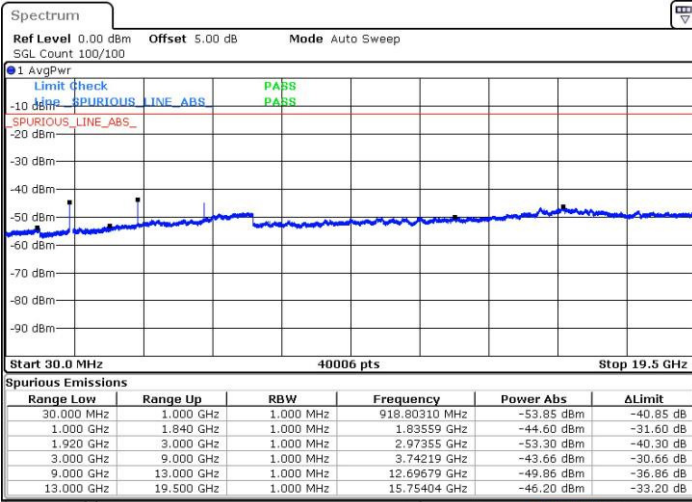

LTE Band 2 / 15MHz

Highest Channel / QPSK

Date: 12 AUG.2016 12:31:34

Highest Channel / 16QAM

Date: 12 AUG.2016 12:32:30

LTE Band 2 / 20MHz

Lowest Channel / QPSK

Date: 12 AUG.2016 12:38:39

Lowest Channel / 16QAM

Date: 12 AUG.2016 12:39:35

LTE Band 2 / 20MHz

Middle Channel / QPSK

Middle Channel / 16QAM

Date: 12 AUG.2016 12:41:12

Date: 12 AUG.2016 13:45:33

Highest Channel / QPSK

Highest Channel / 16QAM

Date: 12 AUG.2016 12:48:17

Date: 12 AUG.2016 12:49:13

LTE Band 4 / 1.4MHz

Lowest Channel / QPSK

Lowest Channel / 16QAM

Date: 12 AUG.2016 13:54:21

Date: 12 AUG.2016 13:55:17