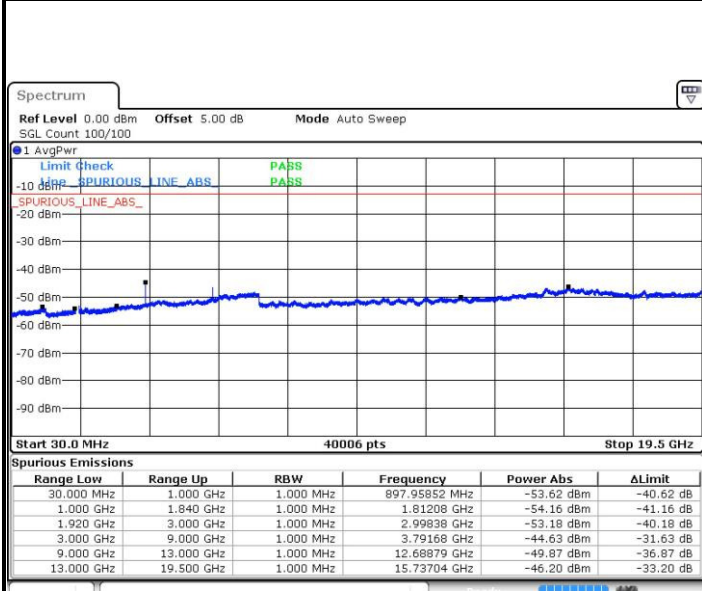

Middle Channel / 16QAM

Date: 12 AUG.2016 12:07:47

Date: 12 AUG.2016 12:08:42

Highest Channel / QPSK

Highest Channel / 16QAM

Date: 12 AUG.2016 12:14:52

Date: 12 AUG.2016 12:15:47

LTE Band 2 / 15MHz

Lowest Channel / QPSK

Lowest Channel / 16QAM

Date: 12 AUG.2016 13:42:46

Date: 12 AUG.2016 12:22:52

Middle Channel / QPSK

Middle Channel / 16QAM

Date: 12 AUG.2016 12:24:30

Date: 12 AUG.2016 12:25:25

LTE Band 2 / 15MHz

Highest Channel / QPSK

Date: 12 AUG.2016 12:31:34

Highest Channel / 16QAM

Date: 12 AUG.2016 12:32:30

LTE Band 2 / 20MHz

Lowest Channel / QPSK

Date: 12 AUG.2016 12:38:39

Lowest Channel / 16QAM

Date: 12 AUG.2016 12:39:35

LTE Band 2 / 20MHz

Middle Channel / QPSK

Middle Channel / 16QAM

Date: 12 AUG.2016 12:41:12

Date: 12 AUG.2016 13:45:33

Highest Channel / QPSK