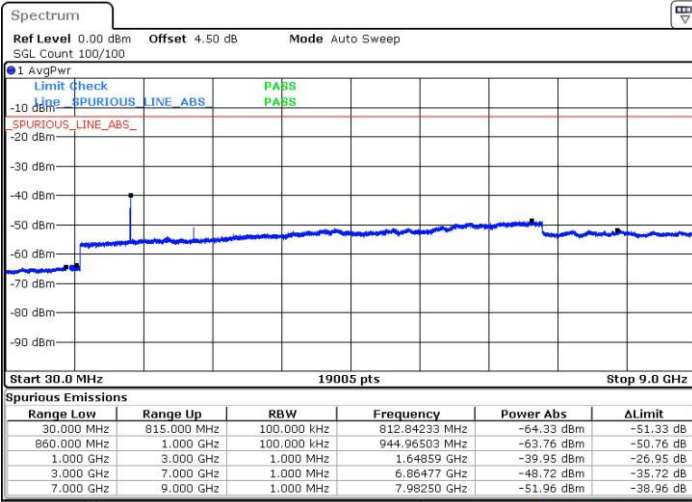

Date: 12 AUG.2016 15:11:45

LTE Band 4 / 20MHz

Lowest Channel / QPSK

Lowest Channel / 16QAM

Date: 12 AUG.2016 15:17:54

Date: 12 AUG.2016 15:18:49

LTE Band 4 / 20MHz

Middle Channel / QPSK

Middle Channel / 16QAM

Date: 12 AUG.2016 15:20:27

Date: 12 AUG.2016 15:21:22

Highest Channel / QPSK

Highest Channel / 16QAM

Date: 12 AUG.2016 15:27:31

Date: 12 AUG.2016 15:28:27

LTE Band 5 / 1.4MHz

Lowest Channel / QPSK

Lowest Channel / 16QAM

Date: 12 AUG.2016 16:10:27

Date: 12 AUG.2016 16:11:22

Middle Channel / QPSK

Middle Channel / 16QAM

Date: 12 AUG.2016 16:12:59

Date: 12 AUG.2016 16:13:54

LTE Band 5 / 1.4MHz

Highest Channel / QPSK

Date: 12 AUG.2016 16:28:03

Highest Channel / 16QAM

Date: 12 AUG.2016 16:28:58

LTE Band 5 / 3MHz

Lowest Channel / QPSK

Date: 12 AUG.2016 16:43:07