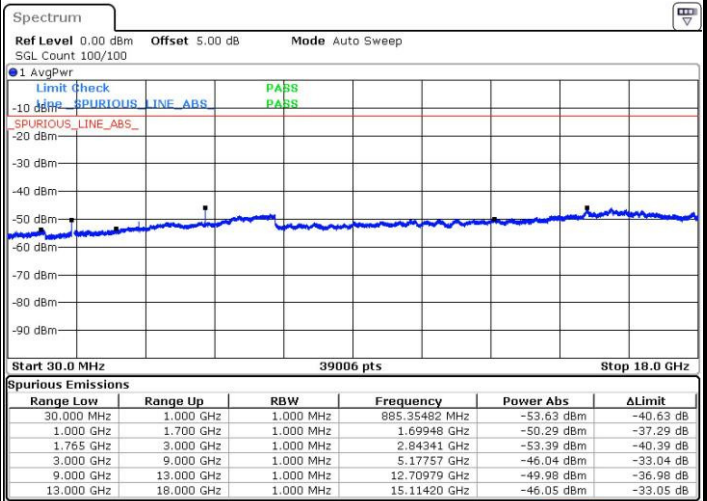

LTE Band 4 / 5MHz

Highest Channel / QPSK

Date: 12 AUG.2016 14:37:24

Highest Channel / 16QAM

Date: 12 AUG.2016 14:38:20

LTE Band 4 / 10MHz

Lowest Channel / QPSK

Date: 12 AUG.2016 14:44:29

Lowest Channel / 16QAM

Date: 12 AUG.2016 14:45:24

LTE Band 4 / 10MHz

Middle Channel / QPSK

Middle Channel / 16QAM

Date: 12 AUG.2016 14:47:02

Date: 12 AUG.2016 14:47:57

Highest Channel / QPSK

Highest Channel / 16QAM

Date: 12 AUG.2016 14:54:07

Date: 12 AUG.2016 14:55:02

LTE Band 4 / 15MHz

Lowest Channel / QPSK

Lowest Channel / 16QAM

Date: 12 AUG.2016 15:01:11

Date: 12 AUG.2016 15:02:07

Middle Channel / QPSK

Middle Channel / 16QAM

Date: 12 AUG.2016 15:03:45

Date: 12 AUG.2016 15:04:40

LTE Band 4 / 15MHz

Highest Channel / QPSK

Highest Channel / 16QAM

Date: 12 AUG.2016 15:10:49