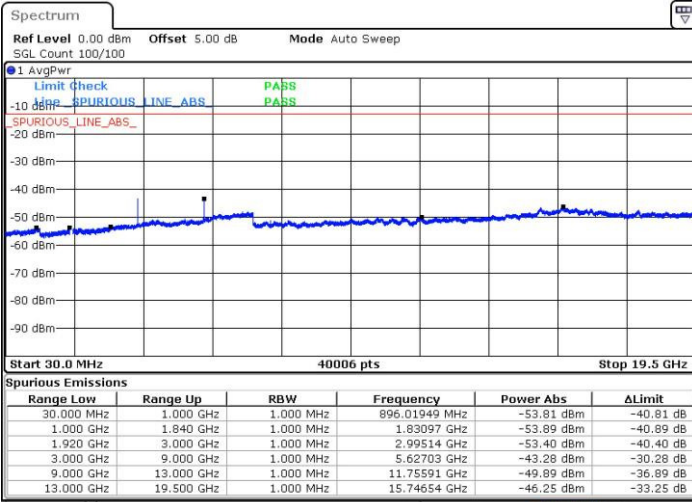

Date: 12 AUG.2016 11:59:04

LTE Band 2 / 10MHz

Lowest Channel / QPSK

Date: 12 AUG.2016 12:05:14

Lowest Channel / 16QAM

Date: 12 AUG.2016 12:06:09

LTE Band 2 / 10MHz

Middle Channel / QPSK

Middle Channel / 16QAM

Date: 12 AUG.2016 12:07:47

Date: 12 AUG.2016 12:08:42

Highest Channel / QPSK

Highest Channel / 16QAM

Date: 12 AUG.2016 12:14:52

Date: 12 AUG.2016 12:15:47

LTE Band 2 / 15MHz