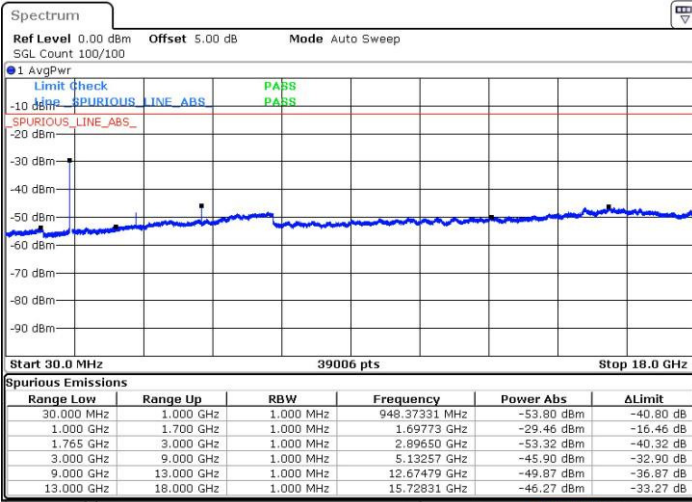

Lowest Channel / 16QAM

Date: 12 AUG.2016 14:45:24

LTE Band 4 / 10MHz

Middle Channel / QPSK

Middle Channel / 16QAM

Date: 12 AUG.2016 14:47:02

Date: 12 AUG.2016 14:47:57

Highest Channel / QPSK

Highest Channel / 16QAM

Date: 12 AUG.2016 14:54:07

Date: 12 AUG.2016 14:55:02

LTE Band 4 / 15MHz

Lowest Channel / QPSK

Lowest Channel / 16QAM

Date: 12 AUG.2016 15:01:11

Date: 12 AUG.2016 15:02:07

Middle Channel / QPSK

Middle Channel / 16QAM

Date: 12 AUG.2016 15:03:45

Date: 12 AUG.2016 15:04:40

LTE Band 4 / 15MHz

Highest Channel / QPSK

Highest Channel / 16QAM

Date: 12 AUG.2016 15:10:49