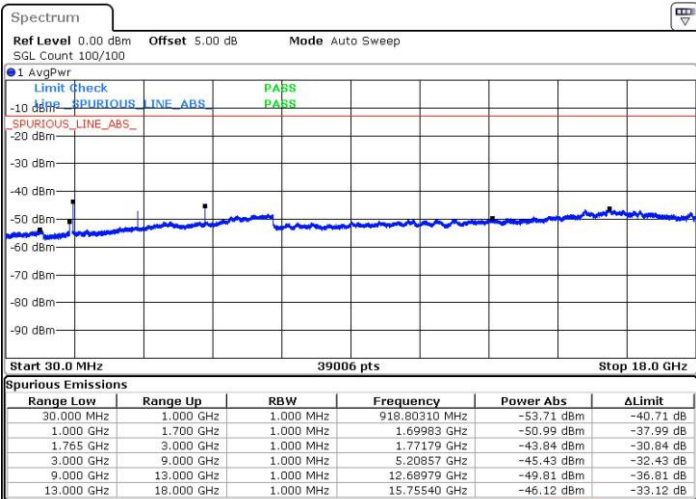

Date: 12 AUG.2016 15:11:45

LTE Band 4 / 20MHz

Lowest Channel / QPSK

Lowest Channel / 16QAM

Date: 12 AUG.2016 15:17:54

Date: 12 AUG.2016 15:18:49

LTE Band 4 / 20MHz

Middle Channel / QPSK

Middle Channel / 16QAM

Date: 12 AUG.2016 15:20:27

Date: 12 AUG.2016 15:21:22

Highest Channel / QPSK

Highest Channel / 16QAM

Date: 12 AUG.2016 15:27:31

Date: 12 AUG.2016 15:28:27

LTE Band 5 / 1.4MHz

Lowest Channel / QPSK

Lowest Channel / 16QAM

Date: 12 AUG.2016 16:10:27

Date: 12 AUG.2016 16:11:22

Middle Channel / QPSK

Middle Channel / 16QAM

Date: 12 AUG.2016 16:12:59

Date: 12 AUG.2016 16:13:54

LTE Band 5 / 1.4MHz

Highest Channel / QPSK

Date: 12 AUG.2016 16:28:03

Highest Channel / 16QAM

Date: 12 AUG.2016 16:28:58

LTE Band 5 / 3MHz

Lowest Channel / QPSK

Date: 12 AUG.2016 16:43:07