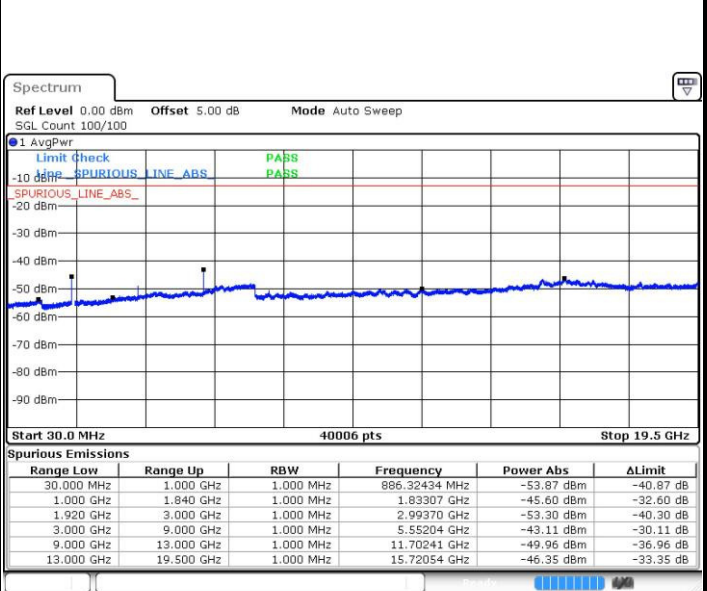

Middle Channel / QPSK

Middle Channel / 16QAM

Date: 12 AUG.2016 11:51:04

Date: 12 AUG.2016 11:51:59

LTE Band 2 / 5MHz

Highest Channel / QPSK

Date: 12 AUG.2016 11:58:09

Highest Channel / 16QAM

Date: 12 AUG.2016 11:59:04

LTE Band 2 / 10MHz

Lowest Channel / QPSK

Date: 12 AUG.2016 12:05:14

Lowest Channel / 16QAM

Date: 12 AUG.2016 12:06:09

LTE Band 2 / 10MHz

Middle Channel / QPSK

Middle Channel / 16QAM

Date: 12 AUG.2016 12:07:47

Date: 12 AUG.2016 12:08:42

Highest Channel / QPSK

Highest Channel / 16QAM

Date: 12 AUG.2016 12:14:52

Date: 12 AUG.2016 12:15:47

LTE Band 2 / 15MHz