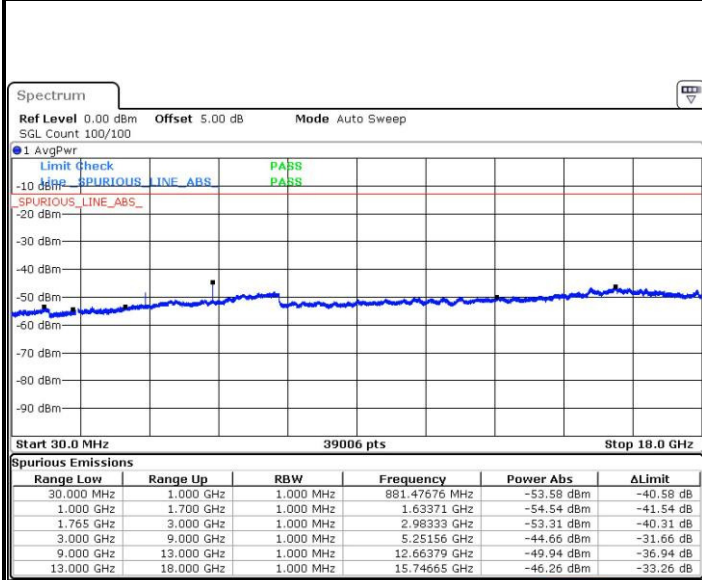

Middle Channel / 16QAM

Date: 12 AUG.2016 14:13:37

Date: 12 AUG.2016 14:14:32

Highest Channel / QPSK

Highest Channel / 16QAM

Date: 12 AUG.2016 14:20:42

Date: 12 AUG.2016 14:21:37

LTE Band 4 / 5MHz

Lowest Channel / QPSK

Lowest Channel / 16QAM

Date: 12 AUG.2016 14:27:46

Date: 12 AUG.2016 14:28:42

Middle Channel / QPSK

Middle Channel / 16QAM

Date: 12 AUG.2016 14:30:19

Date: 12 AUG.2016 14:31:15

LTE Band 4 / 5MHz

Highest Channel / QPSK

Date: 12 AUG.2016 14:37:24

Highest Channel / 16QAM

Date: 12 AUG.2016 14:38:20

LTE Band 4 / 10MHz

Lowest Channel / QPSK

Date: 12 AUG.2016 14:44:29

Lowest Channel / 16QAM

Date: 12 AUG.2016 14:45:24

LTE Band 4 / 10MHz

Middle Channel / QPSK

Middle Channel / 16QAM

Date: 12 AUG.2016 14:47:02

Date: 12 AUG.2016 14:47:57

Highest Channel / QPSK