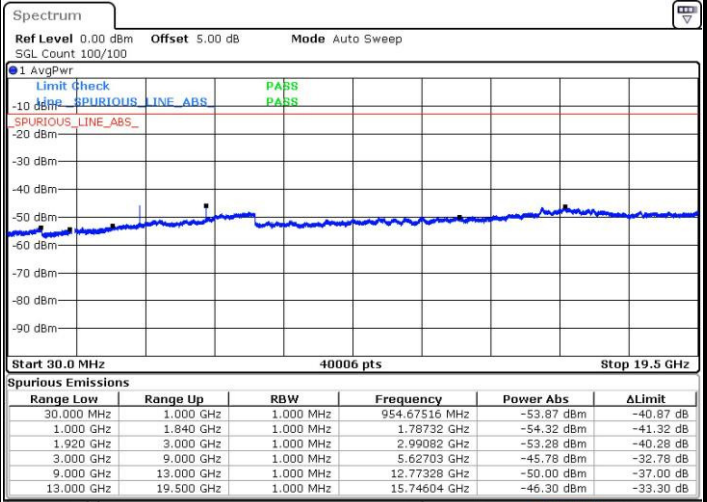

Middle Channel / QPSK

Middle Channel / 16QAM

Date: 12 AUG.2016 11:51:04

Date: 12 AUG.2016 11:51:59

LTE Band 2 / 5MHz

Highest Channel / QPSK

Date: 12 AUG.2016 11:58:09

Highest Channel / 16QAM

Date: 12 AUG.2016 11:59:04

LTE Band 2 / 10MHz

Lowest Channel / QPSK

Date: 12 AUG.2016 12:05:14

Lowest Channel / 16QAM

Date: 12 AUG.2016 12:06:09

LTE Band 2 / 10MHz

Middle Channel / QPSK

Middle Channel / 16QAM

Date: 12 AUG.2016 12:07:47

Date: 12 AUG.2016 12:08:42

Highest Channel / QPSK

Highest Channel / 16QAM

Date: 12 AUG.2016 12:14:52

Date: 12 AUG.2016 12:15:47

LTE Band 2 / 15MHz