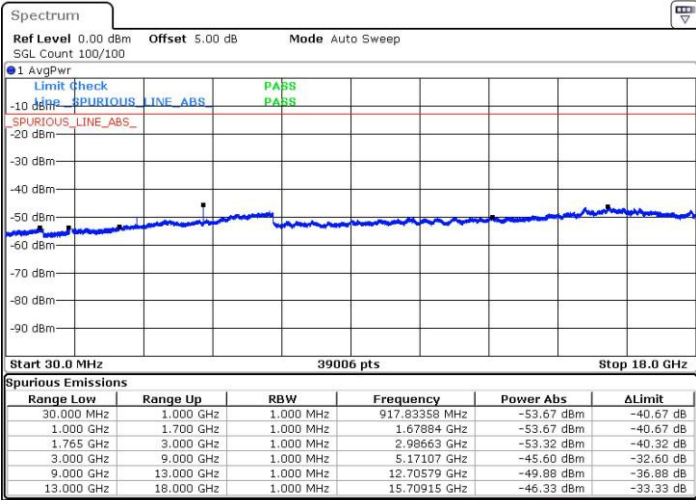

Highest Channel / 16QAM

Date: 12 AUG.2016 14:54:07

Date: 12 AUG.2016 14:55:02

LTE Band 4 / 15MHz

Lowest Channel / QPSK

Lowest Channel / 16QAM

Date: 12 AUG.2016 15:01:11

Date: 12 AUG.2016 15:02:07

Middle Channel / QPSK

Middle Channel / 16QAM

Date: 12 AUG.2016 15:03:45

Date: 12 AUG.2016 15:04:40

LTE Band 4 / 15MHz

Highest Channel / QPSK

Highest Channel / 16QAM

Date: 12 AUG.2016 15:10:49

Date: 12 AUG.2016 15:11:45

LTE Band 4 / 20MHz

Lowest Channel / QPSK

Lowest Channel / 16QAM

Date: 12 AUG.2016 15:17:54

Date: 12 AUG.2016 15:18:49

LTE Band 4 / 20MHz

Middle Channel / QPSK

Middle Channel / 16QAM

Date: 12 AUG.2016 15:20:27

Date: 12 AUG.2016 15:21:22

Highest Channel / QPSK

Highest Channel / 16QAM

Date: 12 AUG.2016 15:27:31

Date: 12 AUG.2016 15:28:27

LTE Band 5 / 1.4MHz