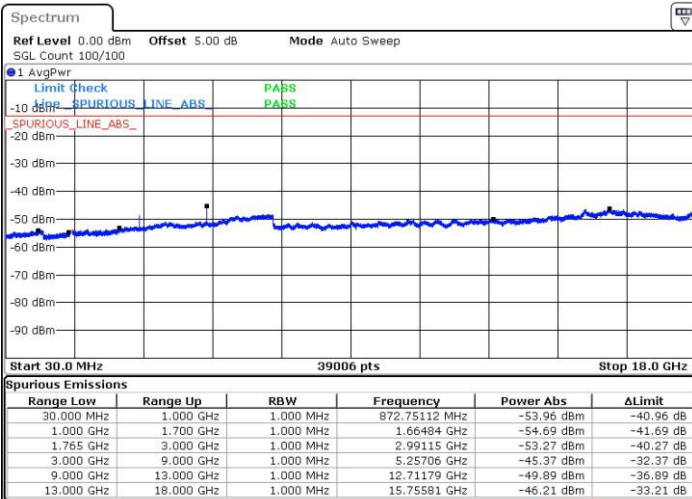

Middle Channel / 16QAM

Date: 12 AUG.2016 14:13:37

Date: 12 AUG.2016 14:14:32

Highest Channel / QPSK

Highest Channel / 16QAM

Date: 12 AUG.2016 14:20:42

Date: 12 AUG.2016 14:21:37

LTE Band 4 / 5MHz