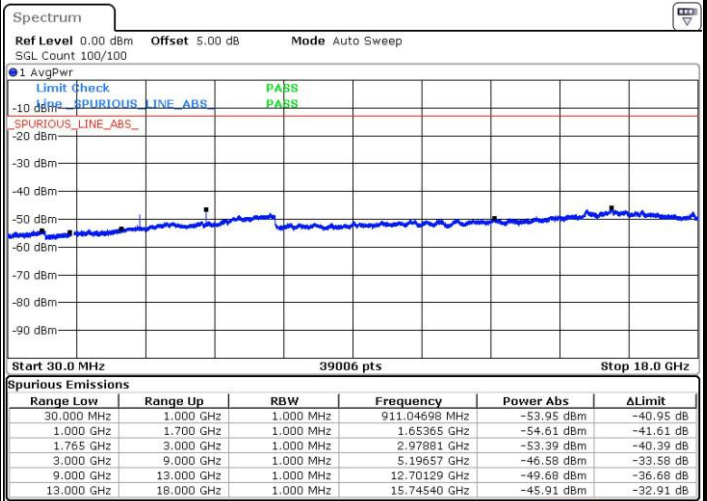

Lowest Channel / 16QAM

Date: 12 AUG.2016 12:39:35

LTE Band 2 / 20MHz

Middle Channel / QPSK

Middle Channel / 16QAM

Date: 12 AUG.2016 12:41:12

Date: 12 AUG.2016 13:45:33

Highest Channel / QPSK

Highest Channel / 16QAM

Date: 12 AUG.2016 12:48:17

Date: 12 AUG.2016 12:49:13

LTE Band 4 / 1.4MHz

Lowest Channel / QPSK

Lowest Channel / 16QAM

Date: 12 AUG.2016 13:54:21

Date: 12 AUG.2016 13:55:17

Middle Channel / QPSK

Middle Channel / 16QAM

Date: 12 AUG.2016 13:56:54

Date: 12 AUG.2016 13:57:49

LTE Band 4 / 1.4MHz

Highest Channel / QPSK

Date: 12 AUG.2016 14:03:59

Highest Channel / 16QAM