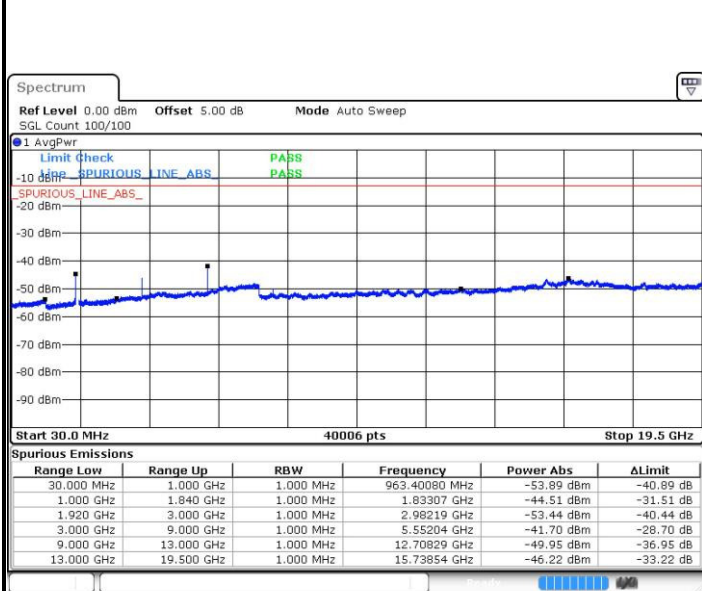

Highest Channel / 16QAM

Date: 12 AUG.2016 11:41:26

Date: 12 AUG.2016 11:42:22

LTE Band 2 / 5MHz

Lowest Channel / QPSK

Lowest Channel / 16QAM

Date: 12 AUG.2016 11:48:31

Date: 12 AUG.2016 11:49:26

Middle Channel / QPSK

Middle Channel / 16QAM

Date: 12 AUG.2016 11:51:04

Date: 12 AUG.2016 11:51:59

LTE Band 2 / 5MHz

Highest Channel / QPSK

Date: 12 AUG.2016 11:58:09

Highest Channel / 16QAM

Date: 12 AUG.2016 11:59:04

LTE Band 2 / 10MHz

Lowest Channel / QPSK

Date: 12 AUG.2016 12:05:14

Lowest Channel / 16QAM

Date: 12 AUG.2016 12:06:09

LTE Band 2 / 10MHz

Middle Channel / QPSK

Middle Channel / 16QAM

Date: 12 AUG.2016 12:07:47

Date: 12 AUG.2016 12:08:42

Highest Channel / QPSK

Highest Channel / 16QAM

Date: 12 AUG.2016 12:14:52

Date: 12 AUG.2016 12:15:47

LTE Band 2 / 15MHz