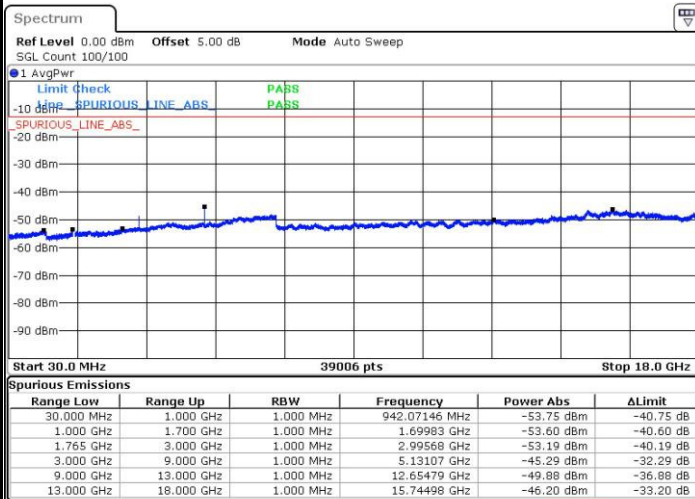

LTE Band 4 / 3MHz

Lowest Channel / QPSK

Date: 12 AUG.2016 14:11:04