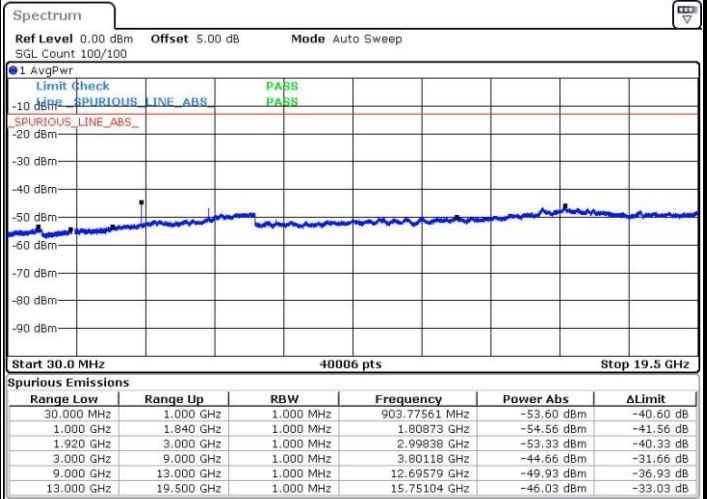

Date: 12 AUG.2016 11:59:04

LTE Band 2 / 10MHz

Lowest Channel / QPSK

Date: 12 AUG.2016 12:05:14

Lowest Channel / 16QAM

Date: 12 AUG.2016 12:06:09

LTE Band 2 / 10MHz

Middle Channel / QPSK

Middle Channel / 16QAM

Date: 12 AUG.2016 12:07:47

Date: 12 AUG.2016 12:08:42

Highest Channel / QPSK

Highest Channel / 16QAM

Date: 12 AUG.2016 12:14:52

Date: 12 AUG.2016 12:15:47

LTE Band 2 / 15MHz