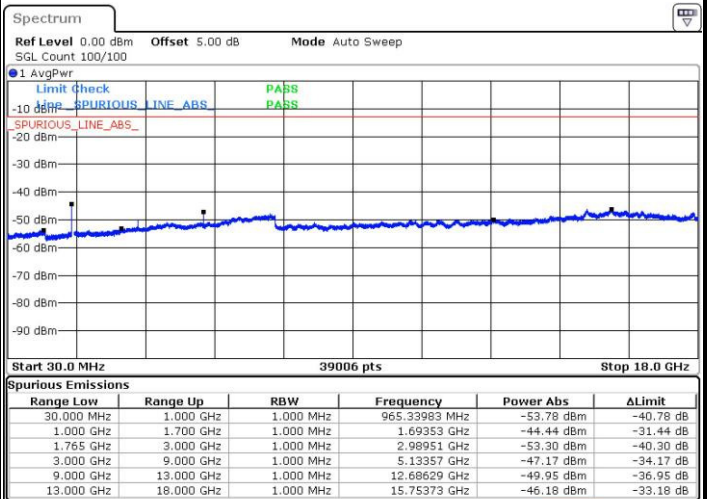

Highest Channel / 16QAM

Date: 12 AUG.2016 14:54:07

Date: 12 AUG.2016 14:55:02

LTE Band 4 / 15MHz

Lowest Channel / QPSK

Lowest Channel / 16QAM

Date: 12 AUG.2016 15:01:11

Date: 12 AUG.2016 15:02:07

Middle Channel / QPSK

Middle Channel / 16QAM

Date: 12 AUG.2016 15:03:45

Date: 12 AUG.2016 15:04:40

LTE Band 4 / 15MHz

Highest Channel / QPSK

Highest Channel / 16QAM

Date: 12 AUG.2016 15:10:49

Date: 12 AUG.2016 15:11:45

LTE Band 4 / 20MHz

Lowest Channel / QPSK

Lowest Channel / 16QAM

Date: 12 AUG.2016 15:17:54

Date: 12 AUG.2016 15:18:49

LTE Band 4 / 20MHz

Middle Channel / QPSK