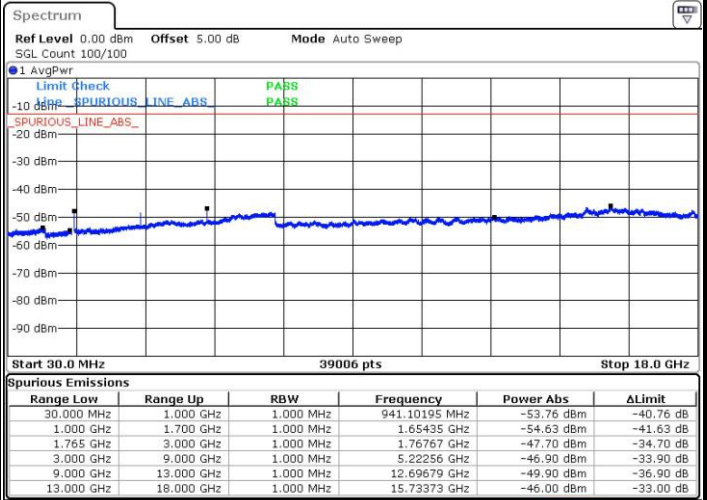

Highest Channel / 16QAM

Date: 12 AUG.2016 14:54:07

Date: 12 AUG.2016 14:55:02

LTE Band 4 / 15MHz

Lowest Channel / QPSK

Lowest Channel / 16QAM

Date: 12 AUG.2016 15:01:11

Date: 12 AUG.2016 15:02:07

Middle Channel / QPSK

Middle Channel / 16QAM

Date: 12 AUG.2016 15:03:45

Date: 12 AUG.2016 15:04:40

LTE Band 4 / 15MHz

Highest Channel / QPSK

Highest Channel / 16QAM

Date: 12 AUG.2016 15:10:49

Date: 12 AUG.2016 15:11:45

LTE Band 4 / 20MHz

Lowest Channel / QPSK

Lowest Channel / 16QAM

Date: 12 AUG.2016 15:17:54

Date: 12 AUG.2016 15:18:49

LTE Band 4 / 20MHz

Middle Channel / QPSK