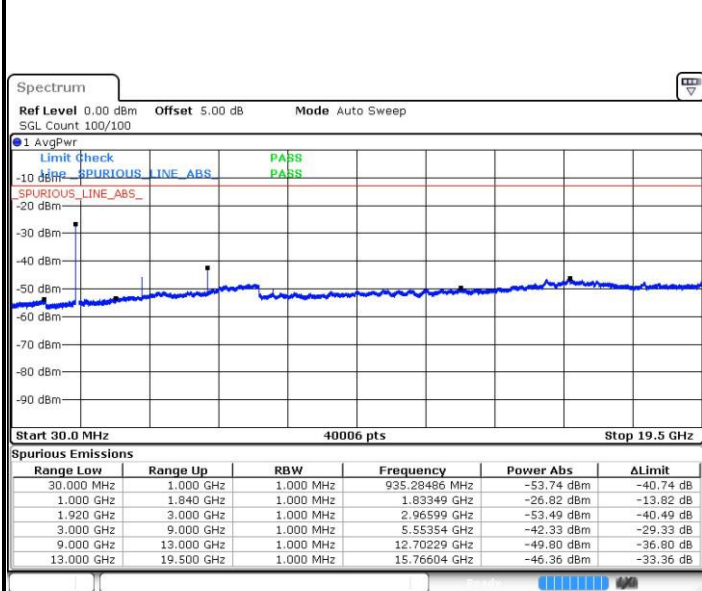

LTE Band 2 / 15MHz

Highest Channel / QPSK

Date: 12 AUG.2016 12:31:34

Highest Channel / 16QAM

Date: 12 AUG.2016 12:32:30

LTE Band 2 / 20MHz

Lowest Channel / QPSK

Date: 12 AUG.2016 12:38:39

Lowest Channel / 16QAM

Date: 12 AUG.2016 12:39:35

LTE Band 2 / 20MHz

Middle Channel / QPSK

Middle Channel / 16QAM

Date: 12 AUG.2016 12:41:12

Date: 12 AUG.2016 13:45:33

Highest Channel / QPSK

Highest Channel / 16QAM

Date: 12 AUG.2016 12:48:17

Date: 12 AUG.2016 12:49:13

LTE Band 4 / 1.4MHz

Lowest Channel / QPSK

Lowest Channel / 16QAM

Date: 12 AUG.2016 13:54:21

Date: 12 AUG.2016 13:55:17