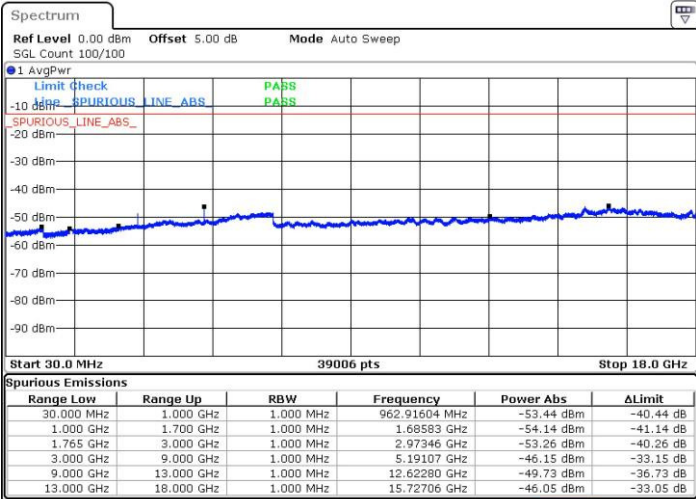

Middle Channel / 16QAM

Date: 12 AUG.2016 14:13:37

Date: 12 AUG.2016 14:14:32

Highest Channel / QPSK

Highest Channel / 16QAM

Date: 12 AUG.2016 14:20:42

Date: 12 AUG.2016 14:21:37

LTE Band 4 / 5MHz

Lowest Channel / QPSK

Lowest Channel / 16QAM

Date: 12 AUG.2016 14:27:46

Date: 12 AUG.2016 14:28:42

Middle Channel / QPSK

Middle Channel / 16QAM

Date: 12 AUG.2016 14:30:19

Date: 12 AUG.2016 14:31:15

LTE Band 4 / 5MHz

Highest Channel / QPSK

Date: 12 AUG.2016 14:37:24

Highest Channel / 16QAM

Date: 12 AUG.2016 14:38:20

LTE Band 4 / 10MHz

Lowest Channel / QPSK

Date: 12 AUG.2016 14:44:29