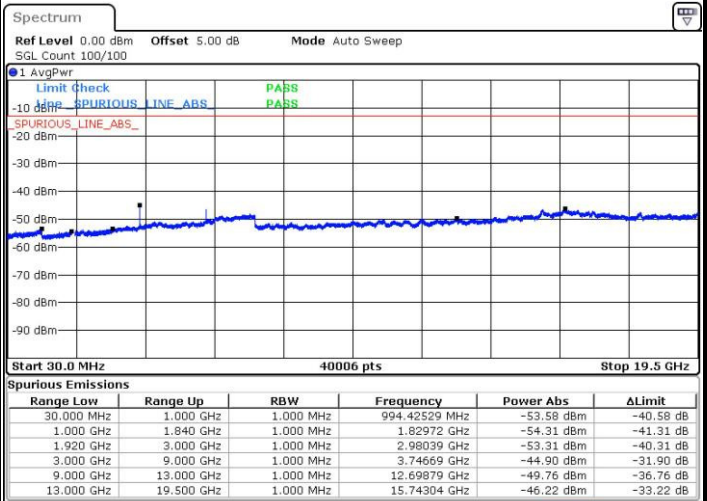

Middle Channel / 16QAM

Date: 12 AUG.2016 12:07:47

Date: 12 AUG.2016 12:08:42

Highest Channel / QPSK

Highest Channel / 16QAM

Date: 12 AUG.2016 12:14:52

Date: 12 AUG.2016 12:15:47

LTE Band 2 / 15MHz

Lowest Channel / QPSK

Lowest Channel / 16QAM

Date: 12 AUG.2016 13:42:46

Date: 12 AUG.2016 12:22:52

Middle Channel / QPSK

Middle Channel / 16QAM

Date: 12 AUG.2016 12:24:30

Date: 12 AUG.2016 12:25:25

LTE Band 2 / 15MHz

Highest Channel / QPSK

Date: 12 AUG.2016 12:31:34

Highest Channel / 16QAM

Date: 12 AUG.2016 12:32:30

LTE Band 2 / 20MHz

Lowest Channel / QPSK

Date: 12 AUG.2016 12:38:39