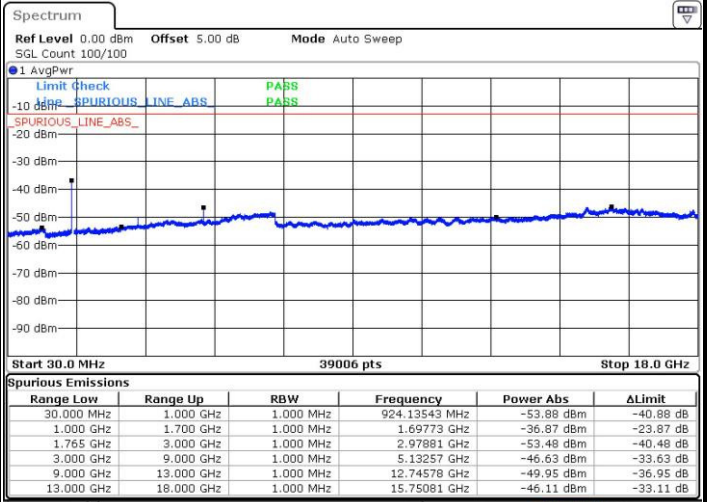

Lowest Channel / 16QAM

Date: 12 AUG.2016 14:45:24

LTE Band 4 / 10MHz

Middle Channel / QPSK

Middle Channel / 16QAM

Date: 12 AUG.2016 14:47:02

Date: 12 AUG.2016 14:47:57

Highest Channel / QPSK

Highest Channel / 16QAM

Date: 12 AUG.2016 14:54:07

Date: 12 AUG.2016 14:55:02

LTE Band 4 / 15MHz

Lowest Channel / QPSK

Lowest Channel / 16QAM

Date: 12 AUG.2016 15:01:11

Date: 12 AUG.2016 15:02:07

Middle Channel / QPSK

Middle Channel / 16QAM

Date: 12 AUG.2016 15:03:45

Date: 12 AUG.2016 15:04:40

LTE Band 4 / 15MHz

Highest Channel / QPSK

Highest Channel / 16QAM

Date: 12 AUG.2016 15:10:49