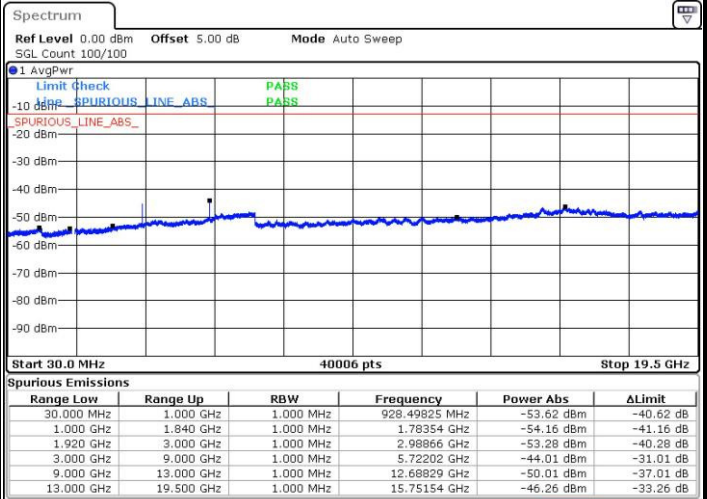

Lowest Channel / 16QAM

Date: 12 AUG.2016 11:32:44

LTE Band 2 / 3MHz

Middle Channel / QPSK

Middle Channel / 16QAM

Date: 12 AUG.2016 11:34:21

Date: 12 AUG.2016 11:35:17

Highest Channel / QPSK

Highest Channel / 16QAM

Date: 12 AUG.2016 11:41:26

Date: 12 AUG.2016 11:42:22

LTE Band 2 / 5MHz

Lowest Channel / QPSK

Lowest Channel / 16QAM

Date: 12 AUG.2016 11:48:31

Date: 12 AUG.2016 11:49:26