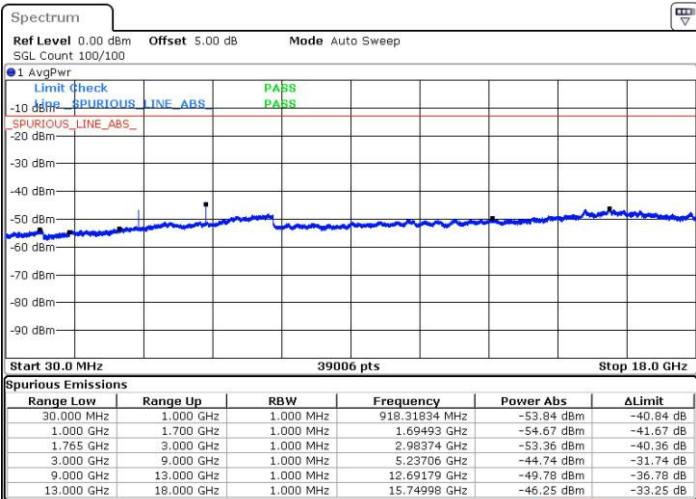

LTE Band 4 / 5MHz

Highest Channel / QPSK

Date: 12 AUG.2016 14:37:24

Highest Channel / 16QAM

Date: 12 AUG.2016 14:38:20

LTE Band 4 / 10MHz

Lowest Channel / QPSK

Date: 12 AUG.2016 14:44:29

Lowest Channel / 16QAM

Date: 12 AUG.2016 14:45:24

LTE Band 4 / 10MHz

Middle Channel / QPSK

Middle Channel / 16QAM

Date: 12 AUG.2016 14:47:02

Date: 12 AUG.2016 14:47:57

Highest Channel / QPSK

Highest Channel / 16QAM

Date: 12 AUG.2016 14:54:07

Date: 12 AUG.2016 14:55:02

LTE Band 4 / 15MHz

Lowest Channel / QPSK

Lowest Channel / 16QAM

Date: 12 AUG.2016 15:01:11

Date: 12 AUG.2016 15:02:07