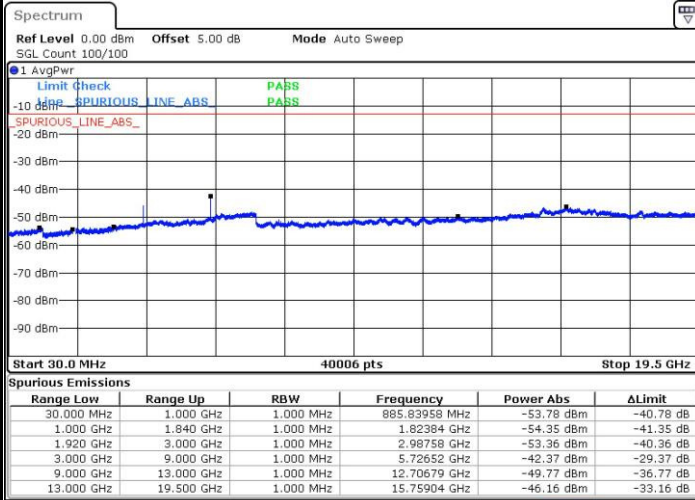

LTE Band 2 / 1.4MHz

Highest Channel / QPSK

Date: 12 AUG.2016 11:24:43

Highest Channel / 16QAM

Date: 12 AUG.2016 11:25:38

LTE Band 2 / 3MHz

Lowest Channel / QPSK

Date: 12 AUG.2016 11:31:48

Lowest Channel / 16QAM

Date: 12 AUG.2016 11:32:44

LTE Band 2 / 3MHz

Middle Channel / QPSK

Middle Channel / 16QAM

Date: 12 AUG.2016 11:34:21

Date: 12 AUG.2016 11:35:17

Highest Channel / QPSK

Highest Channel / 16QAM

Date: 12 AUG.2016 11:41:26

Date: 12 AUG.2016 11:42:22

LTE Band 2 / 5MHz

Lowest Channel / QPSK

Lowest Channel / 16QAM

Date: 12 AUG.2016 11:48:31

Date: 12 AUG.2016 11:49:26