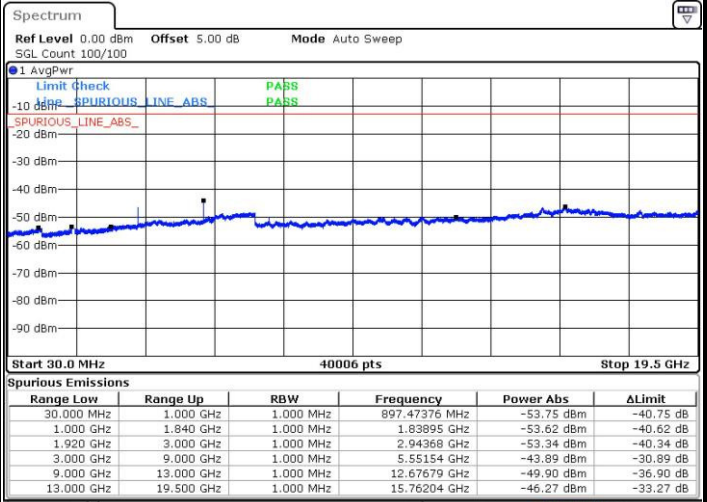

Lowest Channel / 16QAM

Date: 12 AUG.2016 11:32:44

LTE Band 2 / 3MHz

Middle Channel / QPSK

Middle Channel / 16QAM

Date: 12 AUG.2016 11:34:21

Date: 12 AUG.2016 11:35:17

Highest Channel / QPSK

Highest Channel / 16QAM

Date: 12 AUG.2016 11:41:26

Date: 12 AUG.2016 11:42:22

LTE Band 2 / 5MHz

Lowest Channel / QPSK

Lowest Channel / 16QAM

Date: 12 AUG.2016 11:48:31

Date: 12 AUG.2016 11:49:26

Middle Channel / QPSK

Middle Channel / 16QAM

Date: 12 AUG.2016 11:51:04

Date: 12 AUG.2016 11:51:59

LTE Band 2 / 5MHz

Highest Channel / QPSK

Date: 12 AUG.2016 11:58:09

Highest Channel / 16QAM