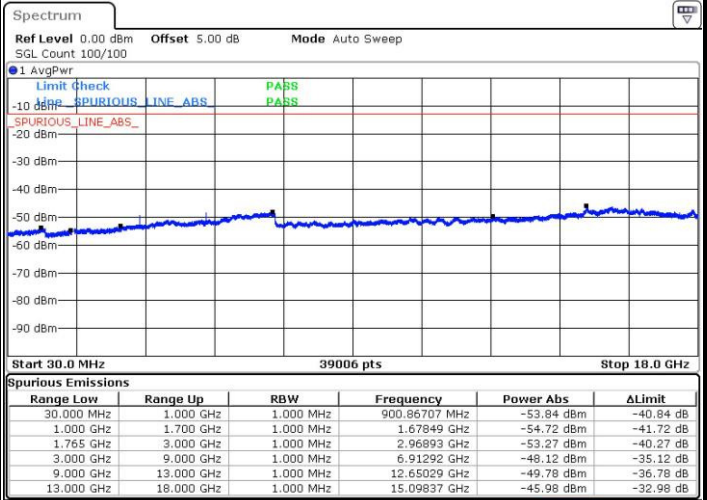

LTE Band 4 / 5MHz

Highest Channel / QPSK

Date: 12 AUG.2016 14:37:24

Highest Channel / 16QAM

Date: 12 AUG.2016 14:38:20

LTE Band 4 / 10MHz

Lowest Channel / QPSK

Date: 12 AUG.2016 14:44:29

Lowest Channel / 16QAM

Date: 12 AUG.2016 14:45:24

LTE Band 4 / 10MHz

Middle Channel / QPSK

Middle Channel / 16QAM

Date: 12 AUG.2016 14:47:02

Date: 12 AUG.2016 14:47:57

Highest Channel / QPSK

Highest Channel / 16QAM

Date: 12 AUG.2016 14:54:07

Date: 12 AUG.2016 14:55:02

LTE Band 4 / 15MHz

Lowest Channel / QPSK

Lowest Channel / 16QAM

Date: 12 AUG.2016 15:01:11

Date: 12 AUG.2016 15:02:07