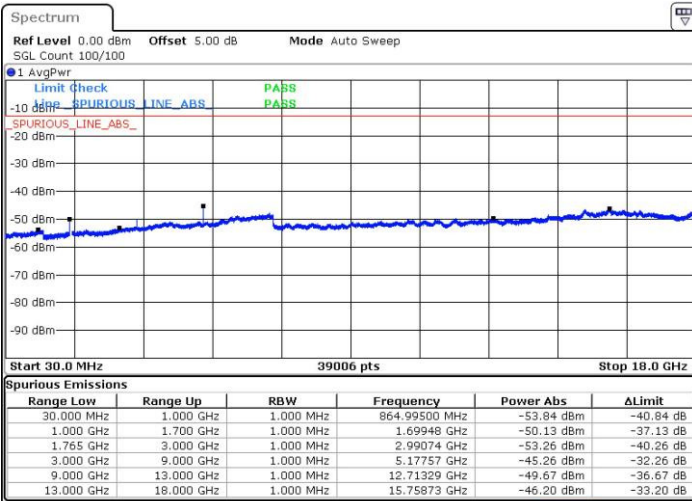

Lowest Channel / 16QAM

Date: 12 AUG.2016 14:45:24

LTE Band 4 / 10MHz

Middle Channel / QPSK

Middle Channel / 16QAM

Date: 12 AUG.2016 14:47:02

Date: 12 AUG.2016 14:47:57

Highest Channel / QPSK

Highest Channel / 16QAM

Date: 12 AUG.2016 14:54:07

Date: 12 AUG.2016 14:55:02

LTE Band 4 / 15MHz

Lowest Channel / QPSK

Lowest Channel / 16QAM

Date: 12 AUG.2016 15:01:11

Date: 12 AUG.2016 15:02:07

Middle Channel / QPSK

Middle Channel / 16QAM

Date: 12 AUG.2016 15:03:45

Date: 12 AUG.2016 15:04:40

LTE Band 4 / 15MHz

Highest Channel / QPSK

Highest Channel / 16QAM

Date: 12 AUG.2016 15:10:49