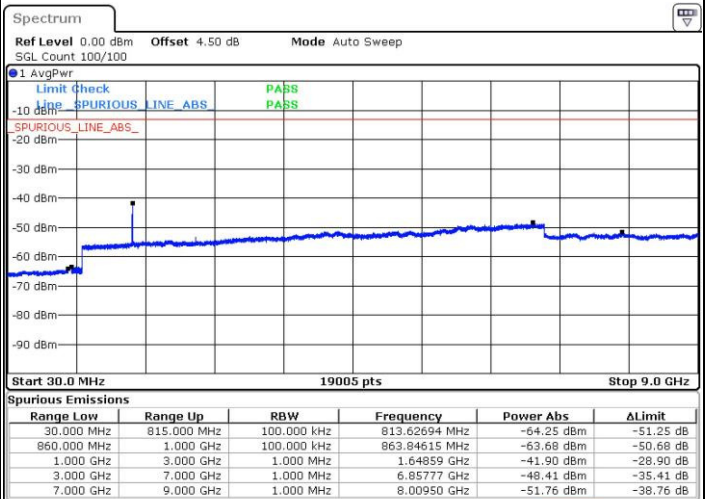

LTE Band 5 / 1.4MHz

Highest Channel / QPSK

Date: 12 AUG.2016 16:28:03

Highest Channel / 16QAM

Date: 12 AUG.2016 16:28:58

LTE Band 5 / 3MHz

Lowest Channel / QPSK

Date: 12 AUG.2016 16:43:07

Lowest Channel / 16QAM

Date: 12 AUG.2016 16:44:02