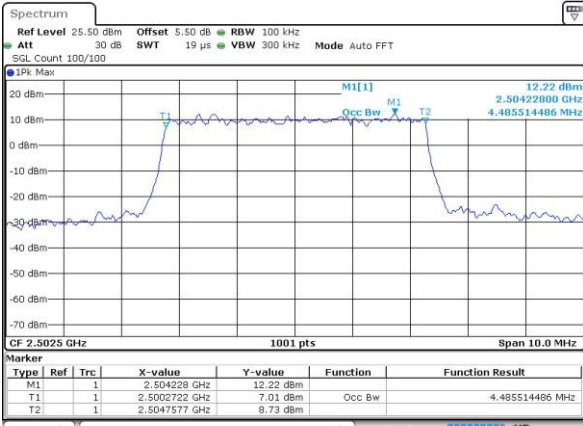

Highest Channel / 10MHz / 16QAM

Date: 12 AUG 2016 17:52:17

LTE Band 7

Lowest Channel / 5MHz / QPSK

Date: 25 AUG 2016 11:05:44

Lowest Channel / 5MHz / 16QAM

Date: 25 AUG 2016 11:06:05

Middle Channel / 5MHz / QPSK

Date: 25 AUG 2016 11:06:47

Middle Channel / 5MHz / 16QAM

Date: 25 AUG 2016 11:06:26

Highest Channel / 5MHz / QPSK

Date: 25 AUG 2016 11:07:08

Highest Channel / 5MHz / 16QAM

Date: 25 AUG 2016 11:07:29

LTE Band 7