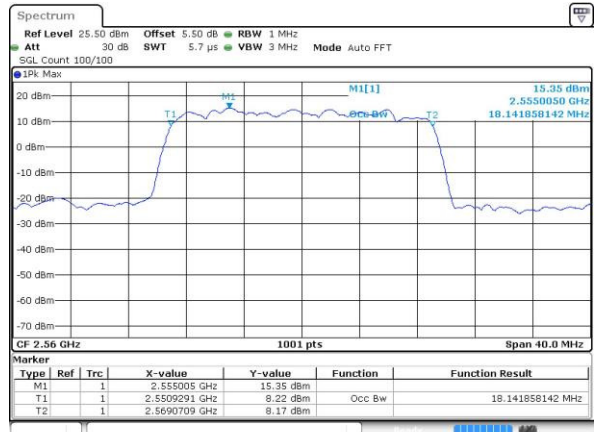

Date: 25 AUG 2016 11:40:37

LTE Band 7

Lowest Channel / 20MHz / QPSK

Date: 25 AUG 2016 11:56:17

Lowest Channel / 20MHz / 16QAM

Date: 25 AUG 2016 11:55:56

Middle Channel / 20MHz / QPSK

Date: 25 AUG 2016 11:56:38

Middle Channel / 20MHz / 16QAM

Date: 25 AUG 2016 11:56:59

Highest Channel / 20MHz / QPSK

Date: 25 AUG 2016 11:57:41

Highest Channel / 20MHz / 16QAM

Date: 25 AUG 2016 11:57:20

# Conducted Band Edge

LTE Band 2 / 1.4MHz / 16QAM

Lowest Band Edge / 1 RB

Date: 12.AUG.2016 11:11:55

Highest Band Edge / 1 RB

Date: 12.AUG.2016 11:21:33

Lowest Band Edge / Full RB

Date: 12.AUG.2016 11:14:11