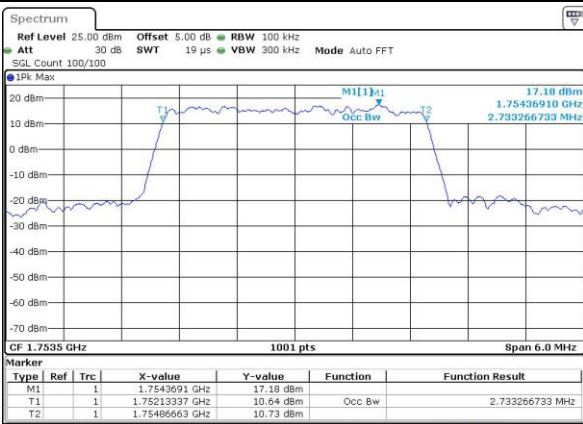

Date: 12 AUG 2016 13:55:39

Highest Channel / 1.4MHz / QPSK

Date: 12 AUG 2016 13:58:01

Highest Channel / 1.4MHz / 16QAM

Date: 12 AUG 2016 13:58:12

LTE Band 4

Lowest Channel / 3MHz / QPSK

Date: 12 AUG 2016 14:05:06

Lowest Channel / 3MHz / 16QAM

Date: 12 AUG 2016 14:05:17

Middle Channel / 3MHz / QPSK

Date: 12 AUG 2016 14:12:11

Middle Channel / 3MHz / 16QAM

Date: 12 AUG 2016 14:12:22

Highest Channel / 3MHz / QPSK

Date: 12 AUG 2016 14:14:44

Highest Channel / 3MHz / 16QAM

Date: 12 AUG 2016 14:14:54

LTE Band 4

Lowest Channel / 5MHz / QPSK

Date: 12 AUG 2016 14:21:49

Lowest Channel / 5MHz / 16QAM

Date: 12 AUG 2016 14:21:59

Middle Channel / 5MHz / QPSK

Date: 12 AUG 2016 14:28:53

Middle Channel / 5MHz / 16QAM

Date: 12 AUG 2016 14:29:04

Highest Channel / 5MHz / QPSK

Date: 12 AUG 2016 14:31:26

Highest Channel / 5MHz / 16QAM

Date: 12 AUG 2016 14:31:37

LTE Band 4