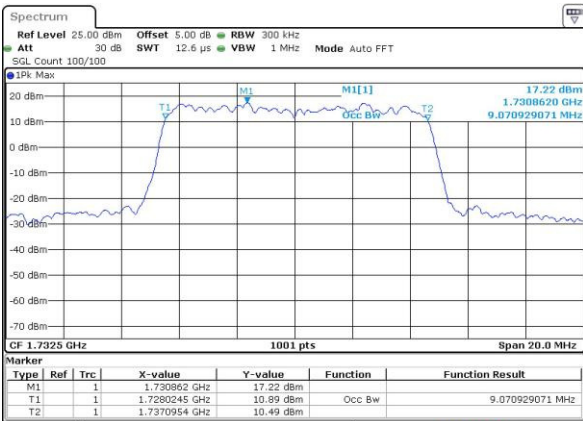

Date: 12 AUG 2016 14:28:53

Middle Channel / 5MHz / 16QAM

Date: 12 AUG 2016 14:29:04

Highest Channel / 5MHz / QPSK

Date: 12 AUG 2016 14:31:26

Highest Channel / 5MHz / 16QAM

Date: 12 AUG 2016 14:31:37

LTE Band 4

Lowest Channel / 10MHz / QPSK

Date: 12 AUG 2016 14:38:31

Lowest Channel / 10MHz / 16QAM

Date: 12 AUG 2016 14:38:42

Middle Channel / 10MHz / QPSK

Date: 12 AUG 2016 14:45:36

Middle Channel / 10MHz / 16QAM

Date: 12 AUG 2016 14:45:46

Highest Channel / 10MHz / QPSK

Date: 12 AUG 2016 14:48:09

Highest Channel / 10MHz / 16QAM

Date: 12 AUG 2016 14:48:19

LTE Band 4

Lowest Channel / 15MHz / QPSK

Date: 12 AUG 2016 14:55:13

Lowest Channel / 15MHz / 16QAM