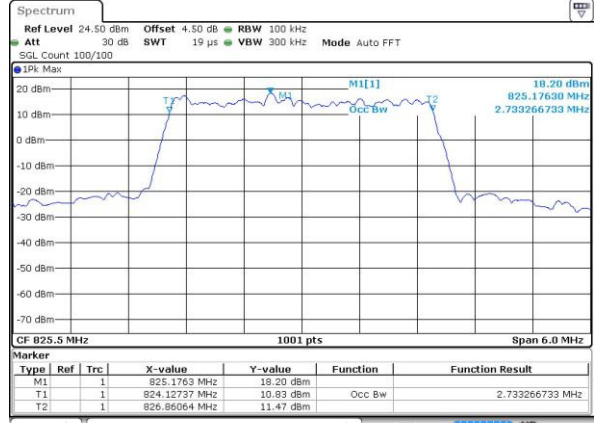

Date: 12 AUG 2016 15:56:29

Lowest Channel / 1.4MHz / 16QAM

Date: 12 AUG 2016 15:56:39

Middle Channel / 1.4MHz / QPSK

Date: 12 AUG 2016 16:11:33

Middle Channel / 1.4MHz / 16QAM

Date: 12 AUG 2016 16:11:43

Highest Channel / 1.4MHz / QPSK

Date: 12 AUG 2016 16:14:05

Highest Channel / 1.4MHz / 16QAM

Date: 12 AUG 2016 16:14:16

LTE Band 5

Lowest Channel / 3MHz / QPSK

Date: 12 AUG 2016 16:29:09

Lowest Channel / 3MHz / 16QAM

Date: 12 AUG 2016 16:29:20