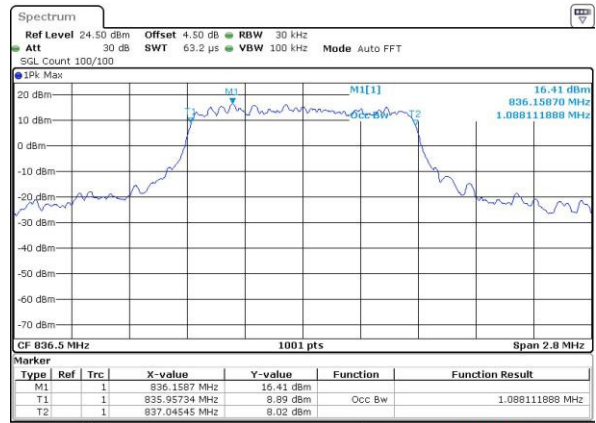

Middle Channel / 20MHz / 16QAM

Date: 12 AUG 2016 15:19:12

Highest Channel / 20MHz / QPSK

Date: 12 AUG 2016 15:21:34

Highest Channel / 20MHz / 16QAM

Date: 12 AUG 2016 15:21:44

LTE Band 5

Lowest Channel / 1.4MHz / QPSK

Date: 12 AUG 2016 15:56:29

Lowest Channel / 1.4MHz / 16QAM

Date: 12 AUG 2016 15:56:39

Middle Channel / 1.4MHz / QPSK

Date: 12 AUG 2016 16:11:33

Middle Channel / 1.4MHz / 16QAM

Date: 12 AUG 2016 16:11:43

Highest Channel / 1.4MHz / QPSK

Date: 12 AUG 2016 16:14:05

Highest Channel / 1.4MHz / 16QAM

Date: 12 AUG 2016 16:14:16

LTE Band 5

Lowest Channel / 3MHz / QPSK

Date: 12 AUG 2016 16:29:09

Lowest Channel / 3MHz / 16QAM

Date: 12 AUG 2016 16:29:20