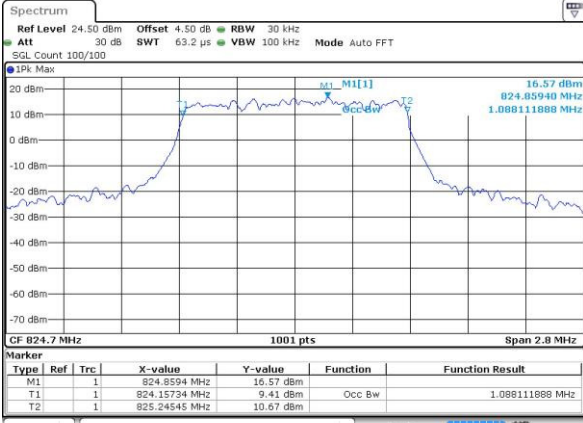

Date: 12 AUG 2016 15:05:02

LTE Band 4

Lowest Channel / 20MHz / QPSK

Date: 12 AUG 2016 15:11:56

Lowest Channel / 20MHz / 16QAM

Date: 12 AUG 2016 15:12:07

Middle Channel / 20MHz / QPSK

Date: 12 AUG 2016 15:19:01

Middle Channel / 20MHz / 16QAM

Date: 12 AUG 2016 15:19:12

Highest Channel / 20MHz / QPSK

Date: 12 AUG 2016 15:21:34

Highest Channel / 20MHz / 16QAM

Date: 12 AUG 2016 15:21:44

LTE Band 5

Lowest Channel / 1.4MHz / QPSK

Date: 12 AUG 2016 15:56:29

Lowest Channel / 1.4MHz / 16QAM

Date: 12 AUG 2016 15:56:39

Middle Channel / 1.4MHz / QPSK

Date: 12 AUG 2016 16:11:33

Middle Channel / 1.4MHz / 16QAM

Date: 12 AUG 2016 16:11:43

Highest Channel / 1.4MHz / QPSK