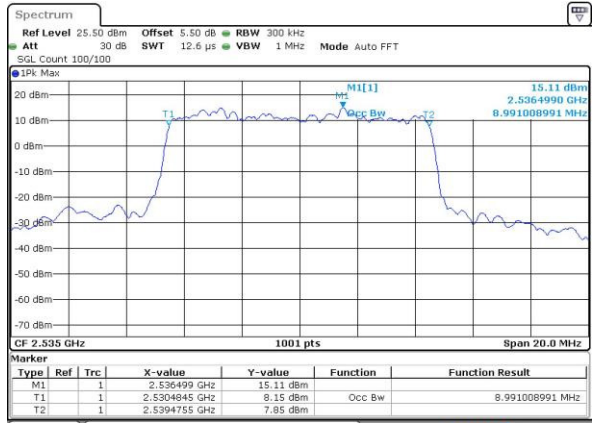

Date: 25 AUG 2016 11:06:47

Middle Channel / 5MHz / 16QAM

Date: 25 AUG 2016 11:06:26

Highest Channel / 5MHz / QPSK

Date: 25 AUG 2016 11:07:08

Highest Channel / 5MHz / 16QAM

Date: 25 AUG 2016 11:07:29

LTE Band 7

Lowest Channel / 10MHz / QPSK

Date: 25 AUG 2016 11:22:28

Lowest Channel / 10MHz / 16QAM

Date: 25 AUG 2016 11:22:49

Middle Channel / 10MHz / QPSK

Date: 25 AUG 2016 11:23:31

Middle Channel / 10MHz / 16QAM

Date: 25 AUG 2016 11:23:10

Highest Channel / 10MHz / QPSK

Date: 25 AUG 2016 11:23:53

Highest Channel / 10MHz / 16QAM

Date: 25 AUG 2016 11:24:14

LTE Band 7

Lowest Channel / 15MHz / QPSK

Date: 25 AUG 2016 11:39:33

Lowest Channel / 15MHz / 16QAM