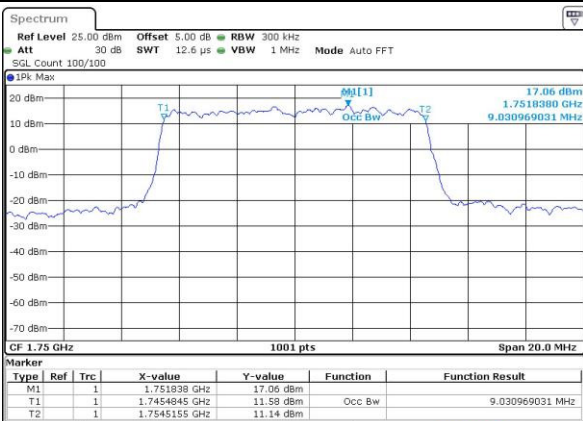

Date: 12 AUG 2016 14:28:53

Middle Channel / 5MHz / 16QAM

Date: 12 AUG 2016 14:29:04

Highest Channel / 5MHz / QPSK

Date: 12 AUG 2016 14:31:26

Highest Channel / 5MHz / 16QAM

Date: 12 AUG 2016 14:31:37

LTE Band 4

Lowest Channel / 10MHz / QPSK

Date: 12 AUG 2016 14:38:31

Lowest Channel / 10MHz / 16QAM

Date: 12 AUG 2016 14:38:42

Middle Channel / 10MHz / QPSK

Date: 12 AUG 2016 14:45:36

Middle Channel / 10MHz / 16QAM

Date: 12 AUG 2016 14:45:46

Highest Channel / 10MHz / QPSK

Date: 12 AUG 2016 14:48:09

Highest Channel / 10MHz / 16QAM

Date: 12 AUG 2016 14:48:19

LTE Band 4

Lowest Channel / 15MHz / QPSK

Date: 12 AUG 2016 14:55:13

Lowest Channel / 15MHz / 16QAM