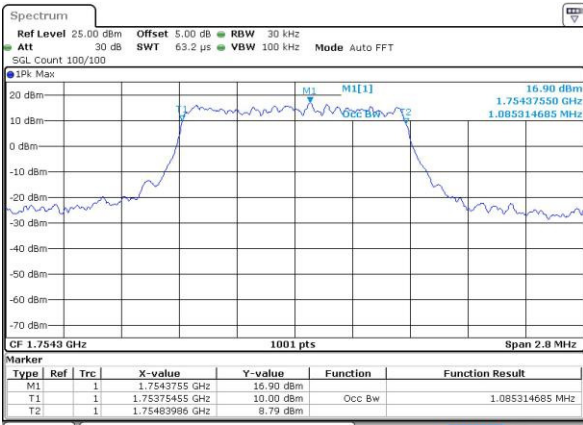

Date: 12 AUG 2016 12:38:46

Middle Channel / 20MHz / 16QAM

Date: 12 AUG 2016 12:39:57

Highest Channel / 20MHz / QPSK

Date: 12 AUG 2016 12:42:19

Highest Channel / 20MHz / 16QAM

Date: 12 AUG 2016 12:42:30

LTE Band 4

Lowest Channel / 1.4MHz / QPSK

Date: 12 AUG 2016 13:48:23

Lowest Channel / 1.4MHz / 16QAM

Date: 12 AUG 2016 13:48:34

Middle Channel / 1.4MHz / QPSK

Date: 12 AUG 2016 13:55:28

Middle Channel / 1.4MHz / 16QAM

Date: 12 AUG 2016 13:55:39

Highest Channel / 1.4MHz / QPSK

Date: 12 AUG 2016 13:58:01

Highest Channel / 1.4MHz / 16QAM

Date: 12 AUG 2016 13:58:12

LTE Band 4

Lowest Channel / 3MHz / QPSK

Date: 12 AUG 2016 14:05:06