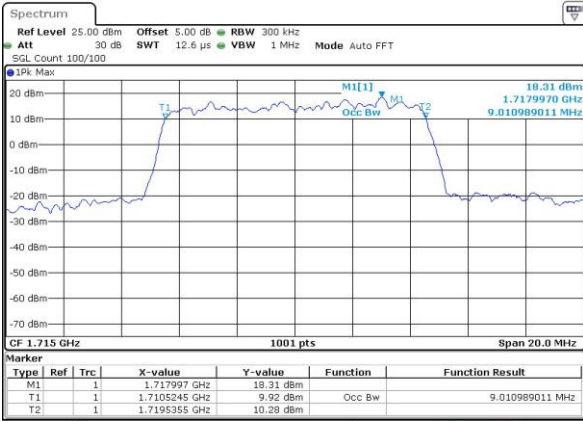

Highest Channel / 3MHz / 16QAM

Date: 12 AUG 2016 14:14:54

LTE Band 4

Lowest Channel / 5MHz / QPSK

Date: 12 AUG 2016 14:21:49

Lowest Channel / 5MHz / 16QAM

Date: 12 AUG 2016 14:21:59

Middle Channel / 5MHz / QPSK

Date: 12 AUG 2016 14:28:53

Middle Channel / 5MHz / 16QAM

Date: 12 AUG 2016 14:29:04

Highest Channel / 5MHz / QPSK

Date: 12 AUG 2016 14:31:26

Highest Channel / 5MHz / 16QAM

Date: 12 AUG 2016 14:31:37

LTE Band 4

Lowest Channel / 10MHz / QPSK

Date: 12 AUG 2016 14:38:31

Lowest Channel / 10MHz / 16QAM

Date: 12 AUG 2016 14:38:42

Middle Channel / 10MHz / QPSK

Date: 12 AUG 2016 14:45:36

Middle Channel / 10MHz / 16QAM

Date: 12 AUG 2016 14:45:46

Highest Channel / 10MHz / QPSK

Date: 12 AUG 2016 14:48:09

Highest Channel / 10MHz / 16QAM

Date: 12 AUG 2016 14:48:19

LTE Band 4

Lowest Channel / 15MHz / QPSK

Date: 12 AUG 2016 14:55:13

Lowest Channel / 15MHz / 16QAM