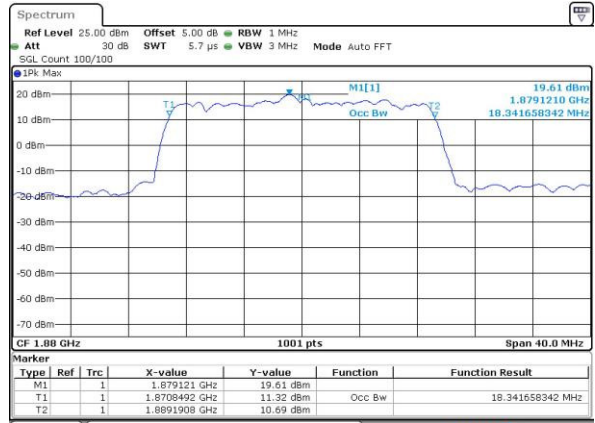

Highest Channel / 15MHz / 16QAM

Date: 12 AUG 2016 12:25:47

LTE Band 2

Lowest Channel / 20MHz / QPSK

Date: 12 AUG 2016 12:32:41

Lowest Channel / 20MHz / 16QAM

Date: 12 AUG 2016 12:32:52

Middle Channel / 20MHz / QPSK

Date: 12 AUG 2016 12:38:46

Middle Channel / 20MHz / 16QAM

Date: 12 AUG 2016 12:39:57

Highest Channel / 20MHz / QPSK

Date: 12 AUG 2016 12:42:19

Highest Channel / 20MHz / 16QAM

Date: 12 AUG 2016 12:42:30

LTE Band 4