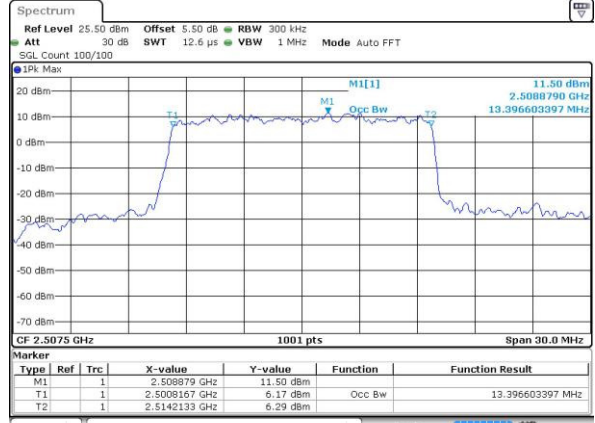

Highest Channel / 10MHz / QPSK

Date: 25 AUG 2016 11:23:53

Highest Channel / 10MHz / 16QAM

Date: 25 AUG 2016 11:24:14

LTE Band 7

Lowest Channel / 15MHz / QPSK

Date: 25 AUG 2016 11:39:33

Lowest Channel / 15MHz / 16QAM