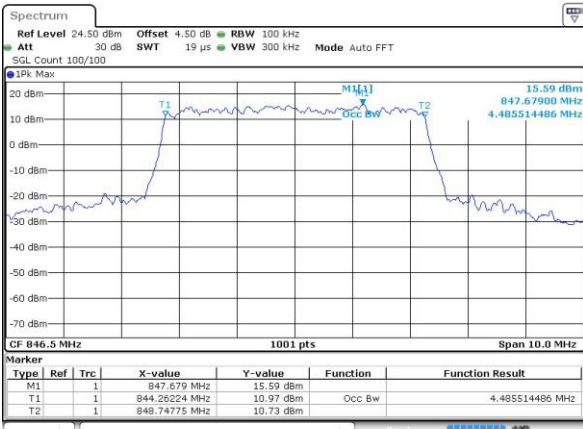

LTE Band 5

Lowest Channel / 5MHz / QPSK

Date: 12 AUG 2016 17:01:49

Lowest Channel / 5MHz / 16QAM

Date: 12 AUG 2016 17:02:00

Middle Channel / 5MHz / QPSK

Date: 12 AUG 2016 17:16:54

Middle Channel / 5MHz / 16QAM

Date: 12 AUG 2016 17:17:04

Highest Channel / 5MHz / QPSK

Date: 12 AUG 2016 17:19:26

Highest Channel / 5MHz / 16QAM

Date: 12 AUG 2016 17:19:36

LTE Band 5

Lowest Channel / 10MHz / QPSK

Date: 12 AUG 2016 17:34:30