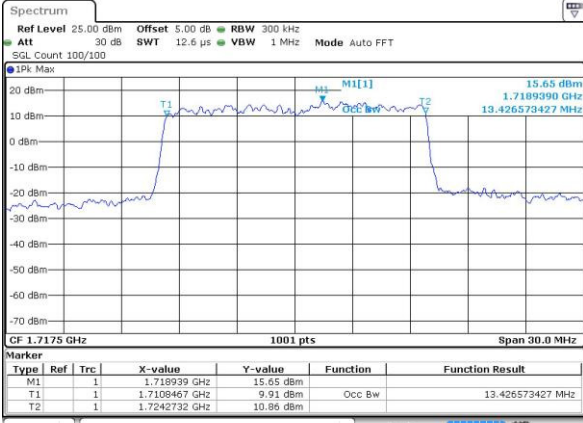

Highest Channel / 10MHz / QPSK

Date: 12 AUG 2016 14:48:09

Highest Channel / 10MHz / 16QAM

Date: 12 AUG 2016 14:48:19

LTE Band 4

Lowest Channel / 15MHz / QPSK

Date: 12 AUG 2016 14:55:13

Lowest Channel / 15MHz / 16QAM