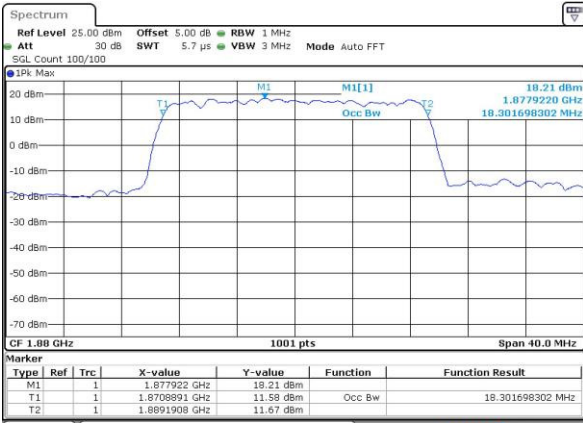

Highest Channel / 15MHz / 16QAM

Date: 12 AUG 2016 12:25:47

LTE Band 2

Lowest Channel / 20MHz / QPSK

Date: 12 AUG 2016 12:32:41

Lowest Channel / 20MHz / 16QAM

Date: 12 AUG 2016 12:32:52

Middle Channel / 20MHz / QPSK

Date: 12 AUG 2016 12:38:46

Middle Channel / 20MHz / 16QAM

Date: 12 AUG 2016 12:39:57

Highest Channel / 20MHz / QPSK

Date: 12 AUG 2016 12:42:19

Highest Channel / 20MHz / 16QAM

Date: 12 AUG 2016 12:42:30

LTE Band 4