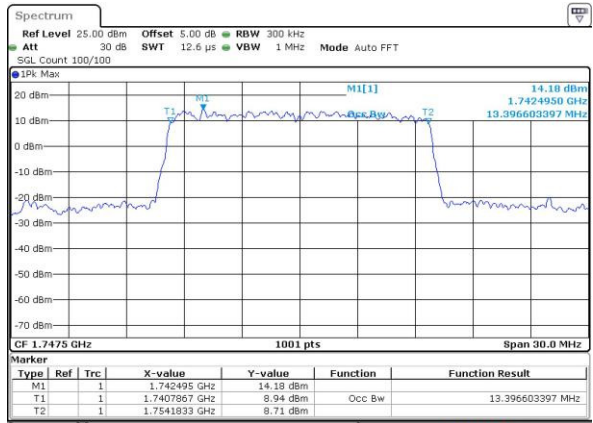

Highest Channel / 10MHz / QPSK

Date: 12 AUG 2016 14:48:09

Highest Channel / 10MHz / 16QAM

Date: 12 AUG 2016 14:48:19

LTE Band 4

Lowest Channel / 15MHz / QPSK

Date: 12 AUG 2016 14:55:13

Lowest Channel / 15MHz / 16QAM

Date: 12 AUG 2016 14:55:24

Middle Channel / 15MHz / QPSK

Date: 12 AUG 2016 15:02:18

Middle Channel / 15MHz / 16QAM

Date: 12 AUG 2016 15:02:29

Highest Channel / 15MHz / QPSK

Date: 12 AUG 2016 15:04:51

Highest Channel / 15MHz / 16QAM

Date: 12 AUG 2016 15:05:02

LTE Band 4

Lowest Channel / 20MHz / QPSK

Date: 12 AUG 2016 15:11:56

Lowest Channel / 20MHz / 16QAM

Date: 12 AUG 2016 15:12:07

Middle Channel / 20MHz / QPSK

Date: 12 AUG 2016 15:19:01