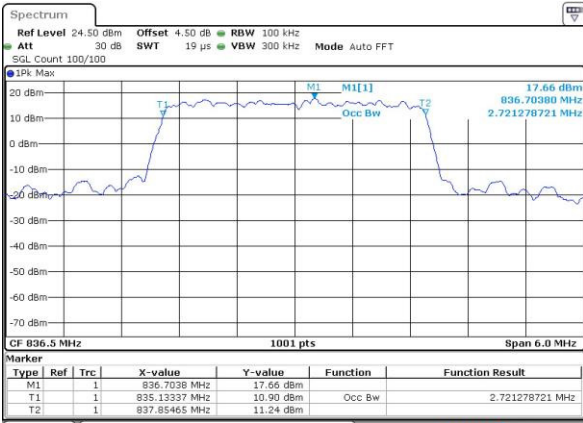

Middle Channel / 3MHz / QPSK

Date: 12 AUG 2016 16:44:13