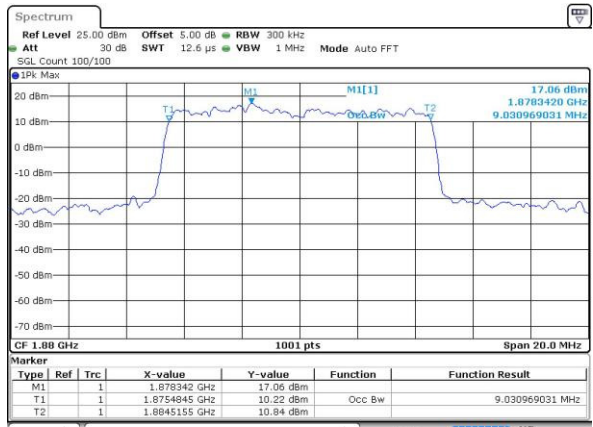

LTE Band 2

Lowest Channel / 10MHz / QPSK

Date: 12 AUG 2016 11:59:16

Lowest Channel / 10MHz / 16QAM

Date: 12 AUG 2016 11:59:27

Middle Channel / 10MHz / QPSK

Date: 12 AUG 2016 12:06:21

Middle Channel / 10MHz / 16QAM

Date: 12 AUG 2016 12:06:31

Highest Channel / 10MHz / QPSK

Date: 12 AUG 2016 12:08:54

Highest Channel / 10MHz / 16QAM

Date: 12 AUG 2016 12:09:04

LTE Band 2

Lowest Channel / 15MHz / QPSK

Date: 12 AUG 2016 12:15:59