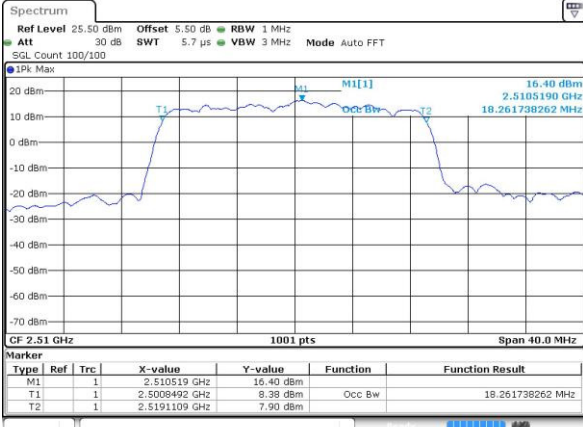

Highest Channel / 10MHz / QPSK

Date: 25 AUG 2016 11:23:53

Highest Channel / 10MHz / 16QAM

Date: 25 AUG 2016 11:24:14

LTE Band 7

Lowest Channel / 15MHz / QPSK

Date: 25 AUG 2016 11:39:33

Lowest Channel / 15MHz / 16QAM

Date: 25 AUG 2016 11:39:12

Middle Channel / 15MHz / QPSK

Date: 25 AUG 2016 11:39:54

Middle Channel / 15MHz / 16QAM

Date: 25 AUG 2016 11:40:15

Highest Channel / 15MHz / QPSK

Date: 25 AUG 2016 11:40:58

Highest Channel / 15MHz / 16QAM

Date: 25 AUG 2016 11:40:37

LTE Band 7

Lowest Channel / 20MHz / QPSK

Date: 25 AUG 2016 11:56:17

Lowest Channel / 20MHz / 16QAM

Date: 25 AUG 2016 11:55:56

Middle Channel / 20MHz / QPSK

Date: 25 AUG 2016 11:56:38