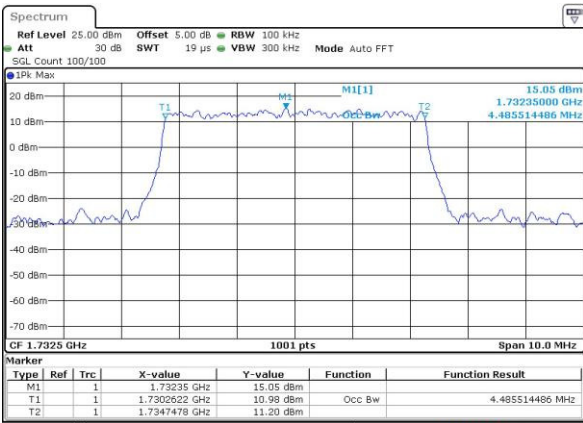

Highest Channel / 3MHz / 16QAM

Date: 12 AUG 2016 14:14:54

LTE Band 4

Lowest Channel / 5MHz / QPSK

Date: 12 AUG 2016 14:21:49

Lowest Channel / 5MHz / 16QAM

Date: 12 AUG 2016 14:21:59

Middle Channel / 5MHz / QPSK

Date: 12 AUG 2016 14:28:53

Middle Channel / 5MHz / 16QAM

Date: 12 AUG 2016 14:29:04

Highest Channel / 5MHz / QPSK

Date: 12 AUG 2016 14:31:26

Highest Channel / 5MHz / 16QAM

Date: 12 AUG 2016 14:31:37

LTE Band 4