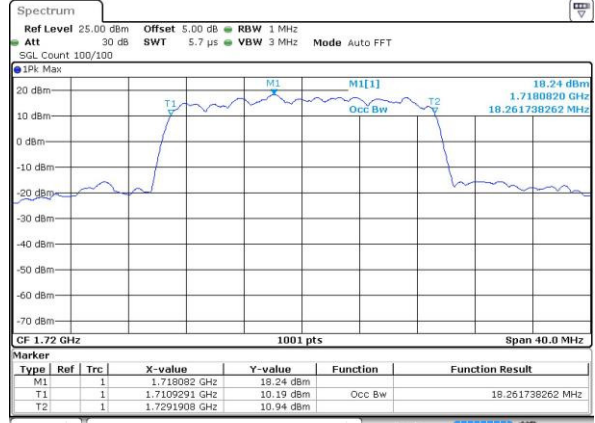

Date: 12 AUG 2016 15:05:02

LTE Band 4

Lowest Channel / 20MHz / QPSK

Date: 12 AUG 2016 15:11:56

Lowest Channel / 20MHz / 16QAM

Date: 12 AUG 2016 15:12:07

Middle Channel / 20MHz / QPSK

Date: 12 AUG 2016 15:19:01

Middle Channel / 20MHz / 16QAM

Date: 12 AUG 2016 15:19:12

Highest Channel / 20MHz / QPSK

Date: 12 AUG 2016 15:21:34

Highest Channel / 20MHz / 16QAM

Date: 12 AUG 2016 15:21:44

LTE Band 5

Lowest Channel / 1.4MHz / QPSK