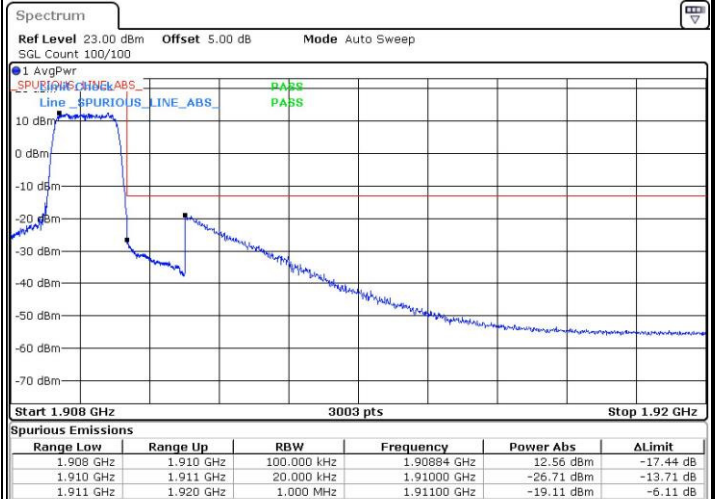

Date: 25 AUG 2016 11:40:37

LTE Band 7

Lowest Channel / 20MHz / QPSK

Date: 25 AUG 2016 11:56:17

Lowest Channel / 20MHz / 16QAM

Date: 25 AUG 2016 11:55:56

Middle Channel / 20MHz / QPSK

Date: 25 AUG 2016 11:56:38

Middle Channel / 20MHz / 16QAM

Date: 25 AUG 2016 11:56:59

Highest Channel / 20MHz / QPSK

Date: 25 AUG 2016 11:57:41

Highest Channel / 20MHz / 16QAM

Date: 25 AUG 2016 11:57:20

# Conducted Band Edge

LTE Band 2 / 1.4MHz / 16QAM

Lowest Band Edge / 1 RB

Date: 12.AUG.2016 11:11:55

Highest Band Edge / 1 RB

Date: 12.AUG.2016 11:21:33

Lowest Band Edge / Full RB

Date: 12.AUG.2016 11:14:11

Highest Band Edge / Full RB

Date: 12.AUG.2016 11:23:49