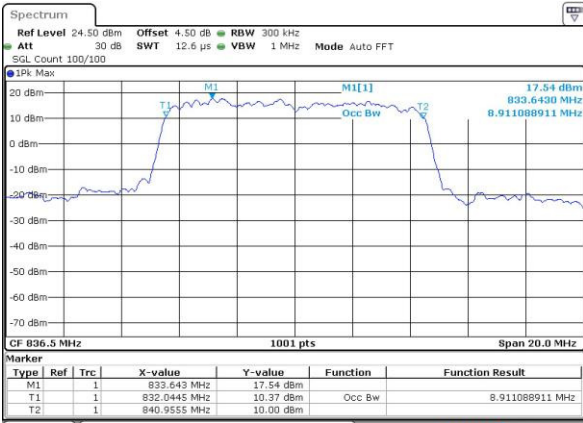

LTE Band 5

Lowest Channel / 5MHz / QPSK

Date: 12 AUG 2016 17:01:49

Lowest Channel / 5MHz / 16QAM

Date: 12 AUG 2016 17:02:00

Middle Channel / 5MHz / QPSK

Date: 12 AUG 2016 17:16:54

Middle Channel / 5MHz / 16QAM

Date: 12 AUG 2016 17:17:04

Highest Channel / 5MHz / QPSK

Date: 12 AUG 2016 17:19:26

Highest Channel / 5MHz / 16QAM

Date: 12 AUG 2016 17:19:36

LTE Band 5

Lowest Channel / 10MHz / QPSK

Date: 12 AUG 2016 17:34:30

Lowest Channel / 10MHz / 16QAM

Date: 12 AUG 2016 17:34:41

Middle Channel / 10MHz / QPSK

Date: 12 AUG 2016 17:49:34

Middle Channel / 10MHz / 16QAM

Date: 12 AUG 2016 17:49:45

Highest Channel / 10MHz / QPSK

Date: 12 AUG 2016 17:52:06

Highest Channel / 10MHz / 16QAM

Date: 12 AUG 2016 17:52:17

LTE Band 7

Lowest Channel / 5MHz / QPSK

Date: 25 AUG 2016 11:05:44

Lowest Channel / 5MHz / 16QAM

Date: 25 AUG 2016 11:06:05

Middle Channel / 5MHz / QPSK