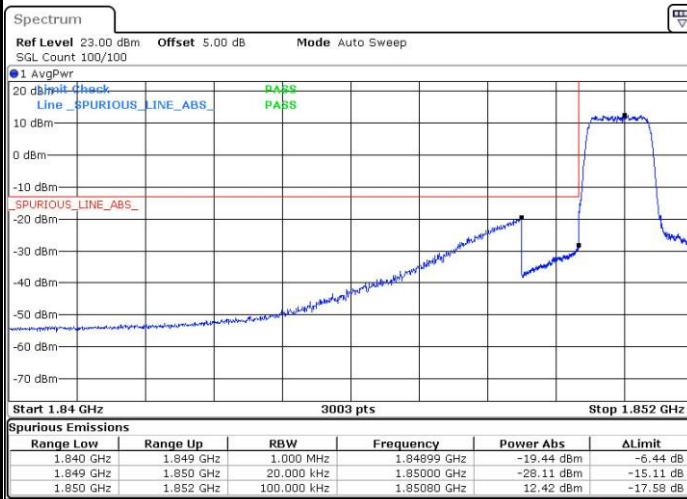

Middle Channel / 20MHz / 16QAM

Date: 25 AUG 2016 11:56:59

Highest Channel / 20MHz / QPSK

Date: 25 AUG 2016 11:57:41

Highest Channel / 20MHz / 16QAM

Date: 25 AUG 2016 11:57:20

# Conducted Band Edge

LTE Band 2 / 1.4MHz / 16QAM

Lowest Band Edge / 1 RB

Date: 12.AUG.2016 11:11:55

Highest Band Edge / 1 RB

Date: 12.AUG.2016 11:21:33

Lowest Band Edge / Full RB

Date: 12.AUG.2016 11:14:11

Highest Band Edge / Full RB

Date: 12.AUG.2016 11:23:49