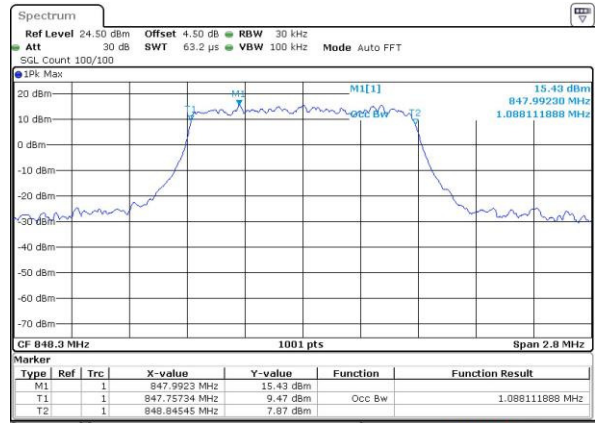

Middle Channel / 20MHz / 16QAM

Date: 12 AUG 2016 15:19:12

Highest Channel / 20MHz / QPSK

Date: 12 AUG 2016 15:21:34

Highest Channel / 20MHz / 16QAM

Date: 12 AUG 2016 15:21:44

LTE Band 5

Lowest Channel / 1.4MHz / QPSK

Date: 12 AUG 2016 15:56:29

Lowest Channel / 1.4MHz / 16QAM

Date: 12 AUG 2016 15:56:39

Middle Channel / 1.4MHz / QPSK

Date: 12 AUG 2016 16:11:33

Middle Channel / 1.4MHz / 16QAM

Date: 12 AUG 2016 16:11:43

Highest Channel / 1.4MHz / QPSK

Date: 12 AUG 2016 16:14:05

Highest Channel / 1.4MHz / 16QAM

Date: 12 AUG 2016 16:14:16

LTE Band 5

Lowest Channel / 3MHz / QPSK

Date: 12 AUG 2016 16:29:09

Lowest Channel / 3MHz / 16QAM

Date: 12 AUG 2016 16:29:20