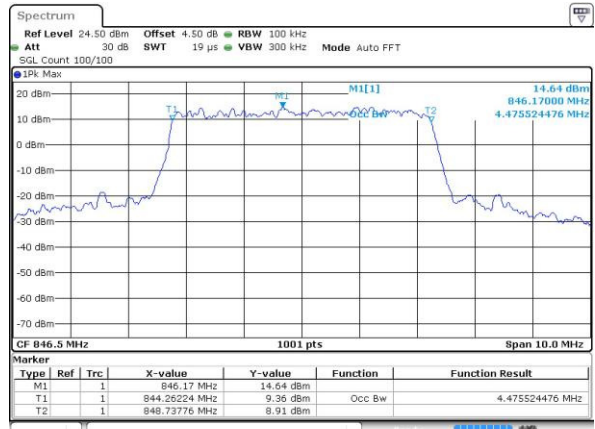

LTE Band 5

Lowest Channel / 5MHz / QPSK

Date: 12 AUG 2016 17:01:49

Lowest Channel / 5MHz / 16QAM

Date: 12 AUG 2016 17:02:00

Middle Channel / 5MHz / QPSK

Date: 12 AUG 2016 17:16:54

Middle Channel / 5MHz / 16QAM

Date: 12 AUG 2016 17:17:04

Highest Channel / 5MHz / QPSK

Date: 12 AUG 2016 17:19:26

Highest Channel / 5MHz / 16QAM

Date: 12 AUG 2016 17:19:36

LTE Band 5

Lowest Channel / 10MHz / QPSK

Date: 12 AUG 2016 17:34:30