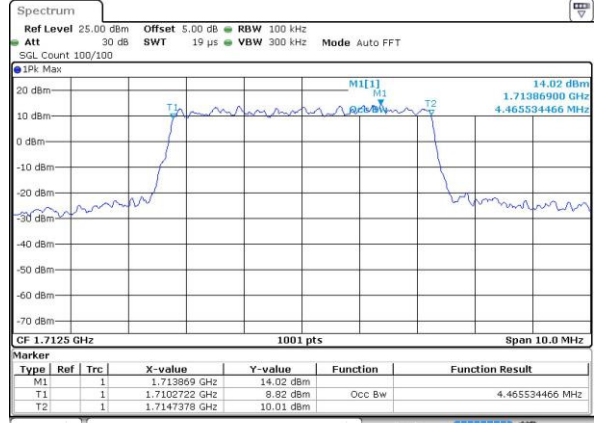

Highest Channel / 3MHz / 16QAM

Date: 12 AUG 2016 14:14:54

LTE Band 4

Lowest Channel / 5MHz / QPSK

Date: 12 AUG 2016 14:21:49

Lowest Channel / 5MHz / 16QAM

Date: 12 AUG 2016 14:21:59

Middle Channel / 5MHz / QPSK

Date: 12 AUG 2016 14:28:53

Middle Channel / 5MHz / 16QAM

Date: 12 AUG 2016 14:29:04

Highest Channel / 5MHz / QPSK

Date: 12 AUG 2016 14:31:26

Highest Channel / 5MHz / 16QAM

Date: 12 AUG 2016 14:31:37

LTE Band 4