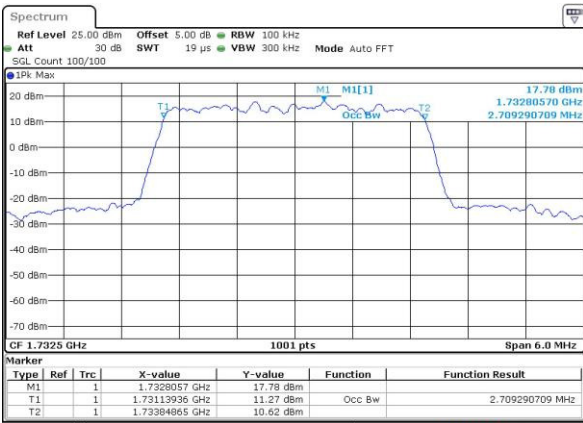

Middle Channel / 3MHz / QPSK

Date: 12 AUG 2016 14:12:11