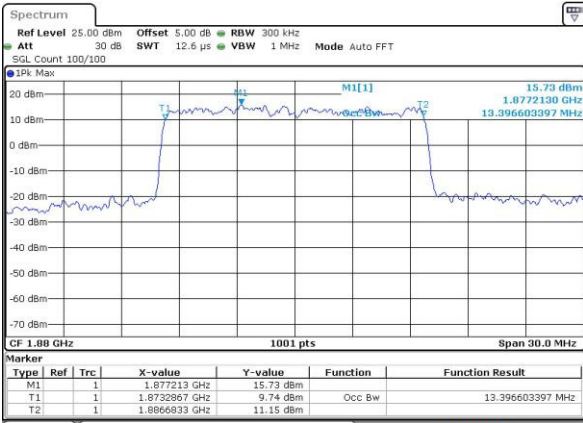

Middle Channel / 15MHz / QPSK

Date: 12 AUG 2016 12:23:04