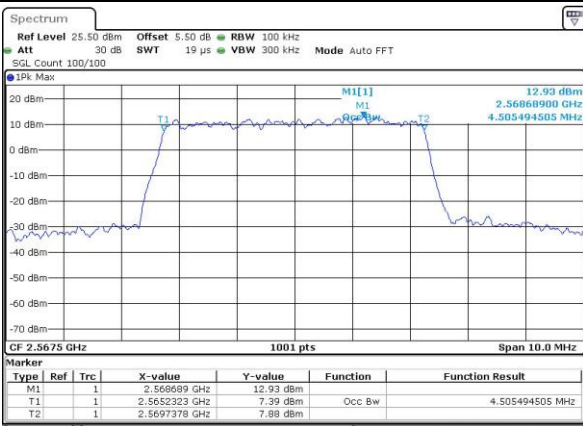

Highest Channel / 10MHz / 16QAM

Date: 12 AUG 2016 17:52:17

LTE Band 7

Lowest Channel / 5MHz / QPSK

Date: 25 AUG 2016 11:05:44

Lowest Channel / 5MHz / 16QAM

Date: 25 AUG 2016 11:06:05

Middle Channel / 5MHz / QPSK

Date: 25 AUG 2016 11:06:47

Middle Channel / 5MHz / 16QAM

Date: 25 AUG 2016 11:06:26

Highest Channel / 5MHz / QPSK

Date: 25 AUG 2016 11:07:08

Highest Channel / 5MHz / 16QAM

Date: 25 AUG 2016 11:07:29

LTE Band 7