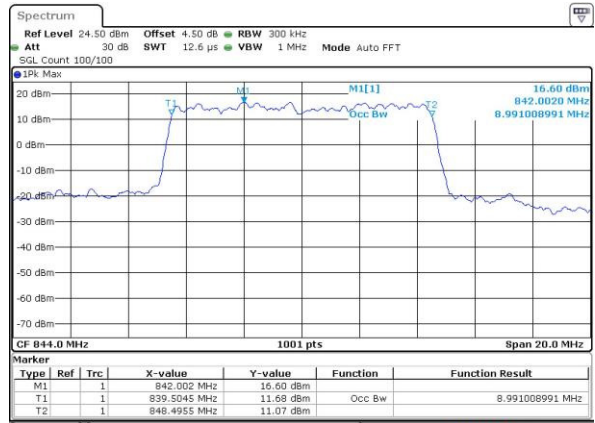

Date: 12 AUG 2016 17:17:04

Highest Channel / 5MHz / QPSK

Date: 12 AUG 2016 17:19:26

Highest Channel / 5MHz / 16QAM

Date: 12 AUG 2016 17:19:36

LTE Band 5

Lowest Channel / 10MHz / QPSK

Date: 12 AUG 2016 17:34:30

Lowest Channel / 10MHz / 16QAM

Date: 12 AUG 2016 17:34:41

Middle Channel / 10MHz / QPSK

Date: 12 AUG 2016 17:49:34

Middle Channel / 10MHz / 16QAM

Date: 12 AUG 2016 17:49:45

Highest Channel / 10MHz / QPSK

Date: 12 AUG 2016 17:52:06

Highest Channel / 10MHz / 16QAM

Date: 12 AUG 2016 17:52:17

LTE Band 7

Lowest Channel / 5MHz / QPSK

Date: 25 AUG 2016 11:05:44

Lowest Channel / 5MHz / 16QAM

Date: 25 AUG 2016 11:06:05

Middle Channel / 5MHz / QPSK