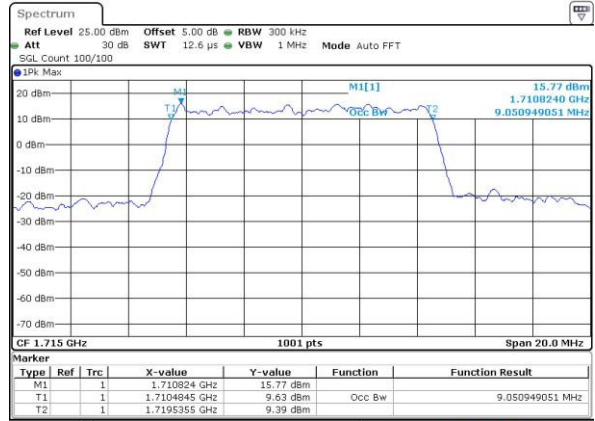

Lowest Channel / 10MHz / 16QAM

Date: 12 AUG 2016 14:38:42