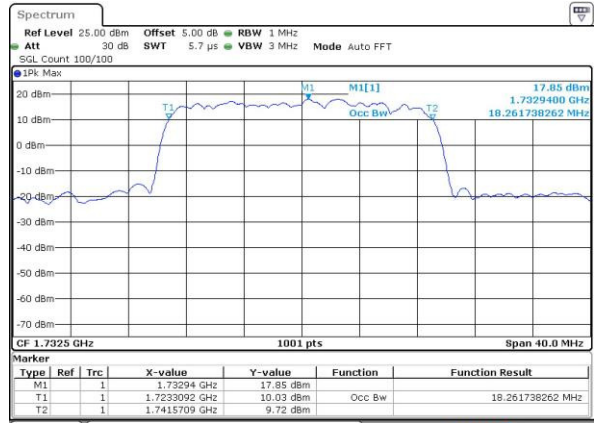

Date: 12 AUG 2016 15:05:02

LTE Band 4

Lowest Channel / 20MHz / QPSK

Date: 12 AUG 2016 15:11:56

Lowest Channel / 20MHz / 16QAM

Date: 12 AUG 2016 15:12:07

Middle Channel / 20MHz / QPSK

Date: 12 AUG 2016 15:19:01

Middle Channel / 20MHz / 16QAM

Date: 12 AUG 2016 15:19:12

Highest Channel / 20MHz / QPSK

Date: 12 AUG 2016 15:21:34

Highest Channel / 20MHz / 16QAM

Date: 12 AUG 2016 15:21:44

LTE Band 5

Lowest Channel / 1.4MHz / QPSK