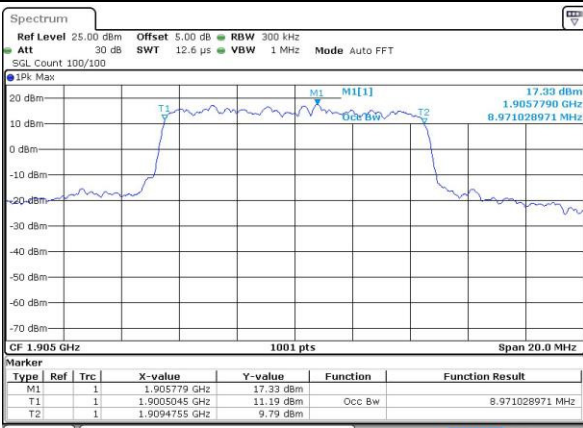

LTE Band 2

Lowest Channel / 10MHz / QPSK

Date: 12 AUG 2016 11:59:16

Lowest Channel / 10MHz / 16QAM

Date: 12 AUG 2016 11:59:27

Middle Channel / 10MHz / QPSK

Date: 12 AUG 2016 12:06:21

Middle Channel / 10MHz / 16QAM

Date: 12 AUG 2016 12:06:31

Highest Channel / 10MHz / QPSK

Date: 12 AUG 2016 12:08:54

Highest Channel / 10MHz / 16QAM

Date: 12 AUG 2016 12:09:04

LTE Band 2

Lowest Channel / 15MHz / QPSK

Date: 12 AUG 2016 12:15:59