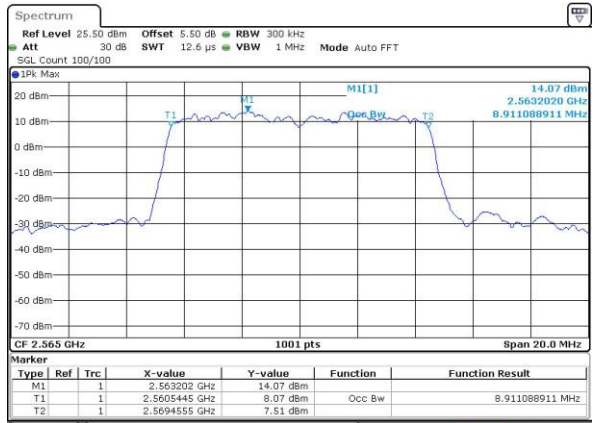

Date: 25 AUG 2016 11:06:47

Middle Channel / 5MHz / 16QAM

Date: 25 AUG 2016 11:06:26

Highest Channel / 5MHz / QPSK

Date: 25 AUG 2016 11:07:08

Highest Channel / 5MHz / 16QAM

Date: 25 AUG 2016 11:07:29

LTE Band 7

Lowest Channel / 10MHz / QPSK

Date: 25 AUG 2016 11:22:28

Lowest Channel / 10MHz / 16QAM

Date: 25 AUG 2016 11:22:49

Middle Channel / 10MHz / QPSK

Date: 25 AUG 2016 11:23:31

Middle Channel / 10MHz / 16QAM

Date: 25 AUG 2016 11:23:10

Highest Channel / 10MHz / QPSK

Date: 25 AUG 2016 11:23:53

Highest Channel / 10MHz / 16QAM

Date: 25 AUG 2016 11:24:14

LTE Band 7

Lowest Channel / 15MHz / QPSK

Date: 25 AUG 2016 11:39:33

Lowest Channel / 15MHz / 16QAM