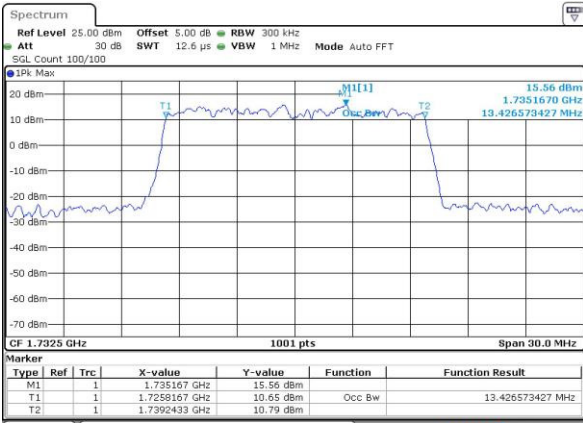

Middle Channel / 15MHz / QPSK

Date: 12 AUG 2016 15:02:18