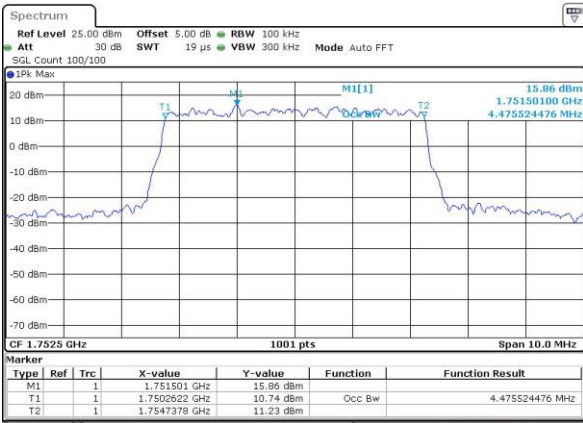

Highest Channel / 3MHz / 16QAM

Date: 12 AUG 2016 14:14:54

LTE Band 4

Lowest Channel / 5MHz / QPSK

Date: 12 AUG 2016 14:21:49

Lowest Channel / 5MHz / 16QAM

Date: 12 AUG 2016 14:21:59

Middle Channel / 5MHz / QPSK

Date: 12 AUG 2016 14:28:53

Middle Channel / 5MHz / 16QAM

Date: 12 AUG 2016 14:29:04

Highest Channel / 5MHz / QPSK

Date: 12 AUG 2016 14:31:26

Highest Channel / 5MHz / 16QAM

Date: 12 AUG 2016 14:31:37

LTE Band 4