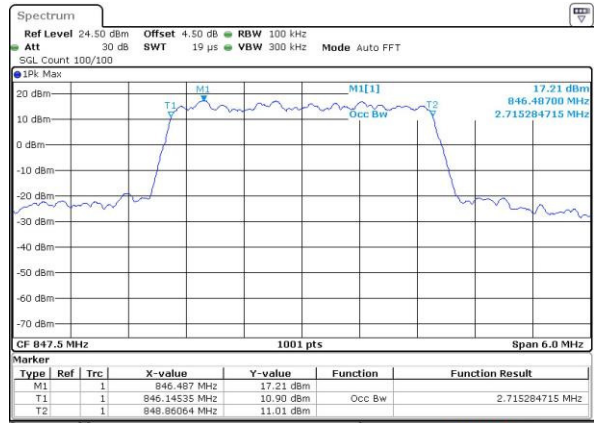

Date: 12 AUG 2016 16:14:05

Highest Channel / 1.4MHz / 16QAM

Date: 12 AUG 2016 16:14:16

LTE Band 5

Lowest Channel / 3MHz / QPSK

Date: 12 AUG 2016 16:29:09

Lowest Channel / 3MHz / 16QAM

Date: 12 AUG 2016 16:29:20

Middle Channel / 3MHz / QPSK

Date: 12 AUG 2016 16:44:13

Middle Channel / 3MHz / 16QAM

Date: 12 AUG 2016 16:44:24

Highest Channel / 3MHz / QPSK

Date: 12 AUG 2016 16:46:45

Highest Channel / 3MHz / 16QAM

Date: 12 AUG 2016 16:46:56

LTE Band 5

Lowest Channel / 5MHz / QPSK

Date: 12 AUG 2016 17:01:49

Lowest Channel / 5MHz / 16QAM

Date: 12 AUG 2016 17:02:00

Middle Channel / 5MHz / QPSK

Date: 12 AUG 2016 17:16:54

Middle Channel / 5MHz / 16QAM

Date: 12 AUG 2016 17:17:04

Highest Channel / 5MHz / QPSK

Date: 12 AUG 2016 17:19:26

Highest Channel / 5MHz / 16QAM

Date: 12 AUG 2016 17:19:36

LTE Band 5

Lowest Channel / 10MHz / QPSK

Date: 12 AUG 2016 17:34:30