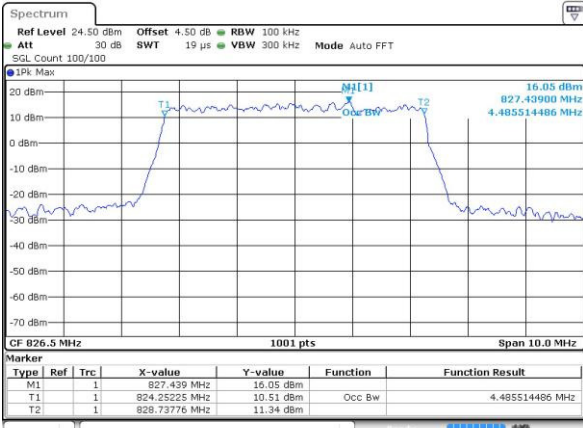

LTE Band 5

Lowest Channel / 5MHz / QPSK

Date: 12 AUG 2016 17:01:49