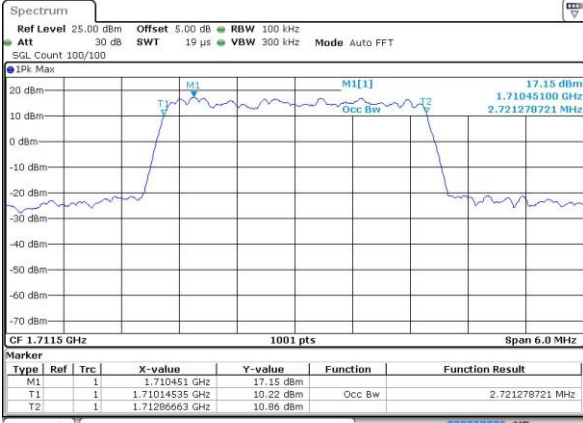

Date: 12 AUG 2016 13:55:39

Highest Channel / 1.4MHz / QPSK

Date: 12 AUG 2016 13:58:01

Highest Channel / 1.4MHz / 16QAM

Date: 12 AUG 2016 13:58:12

LTE Band 4

Lowest Channel / 3MHz / QPSK

Date: 12 AUG 2016 14:05:06

Highest Channel / 3MHz / 16QAM

Date: 12 AUG 2016 14:14:54

LTE Band 4

Lowest Channel / 5MHz / QPSK

Date: 12 AUG 2016 14:21:49

Lowest Channel / 5MHz / 16QAM

Date: 12 AUG 2016 14:21:59

Middle Channel / 5MHz / QPSK