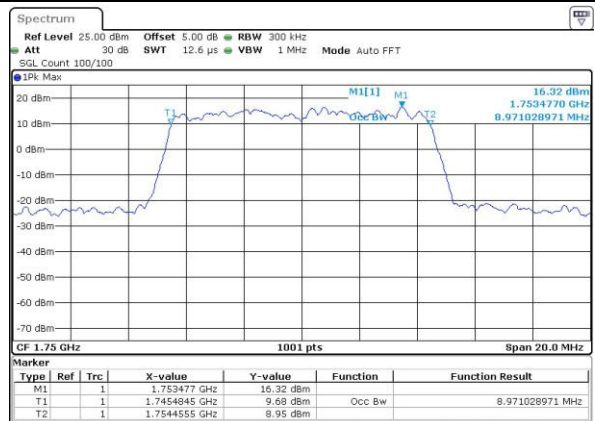

Date: 12 AUG 2016 14:28:53

Middle Channel / 5MHz / 16QAM

Date: 12 AUG 2016 14:29:04

Highest Channel / 5MHz / QPSK

Date: 12 AUG 2016 14:31:26

Highest Channel / 5MHz / 16QAM

Date: 12 AUG 2016 14:31:37

LTE Band 4

Lowest Channel / 10MHz / QPSK

Date: 12 AUG 2016 14:38:31

Lowest Channel / 10MHz / 16QAM

Date: 12 AUG 2016 14:38:42

Middle Channel / 10MHz / QPSK

Date: 12 AUG 2016 14:45:36

Middle Channel / 10MHz / 16QAM

Date: 12 AUG 2016 14:45:46

Highest Channel / 10MHz / QPSK

Date: 12 AUG 2016 14:48:09

Highest Channel / 10MHz / 16QAM

Date: 12 AUG 2016 14:48:19

LTE Band 4

Lowest Channel / 15MHz / QPSK

Date: 12 AUG 2016 14:55:13

Lowest Channel / 15MHz / 16QAM