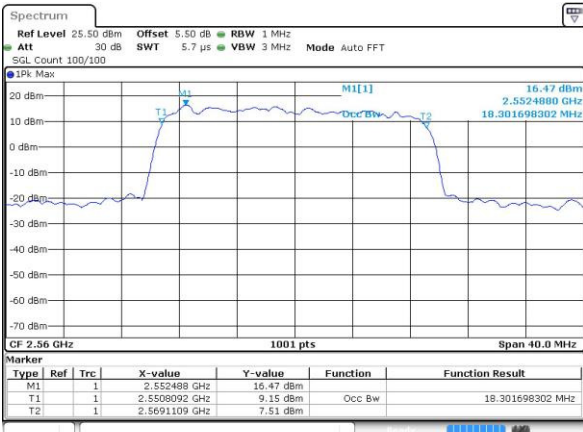

Date: 25 AUG 2016 11:40:37

LTE Band 7

Lowest Channel / 20MHz / QPSK

Date: 25 AUG 2016 11:56:17

Lowest Channel / 20MHz / 16QAM

Date: 25 AUG 2016 11:55:56

Middle Channel / 20MHz / QPSK

Date: 25 AUG 2016 11:56:38

Middle Channel / 20MHz / 16QAM

Date: 25 AUG 2016 11:56:59

Highest Channel / 20MHz / QPSK

Date: 25 AUG 2016 11:57:41

Highest Channel / 20MHz / 16QAM

Date: 25 AUG 2016 11:57:20