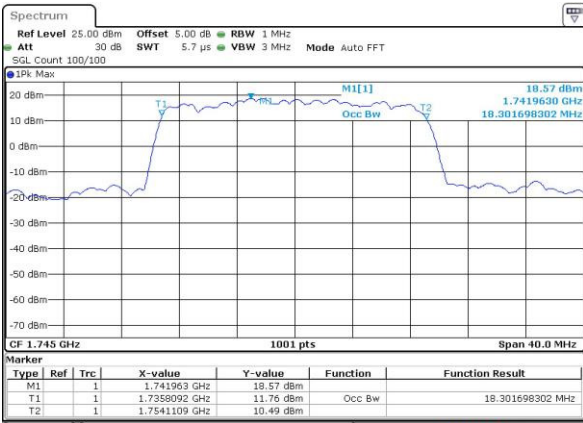

Date: 12 AUG 2016 15:05:02

LTE Band 4

Lowest Channel / 20MHz / QPSK

Date: 12 AUG 2016 15:11:56

Lowest Channel / 20MHz / 16QAM

Date: 12 AUG 2016 15:12:07

Middle Channel / 20MHz / QPSK

Date: 12 AUG 2016 15:19:01

Middle Channel / 20MHz / 16QAM

Date: 12 AUG 2016 15:19:12

Highest Channel / 20MHz / QPSK

Date: 12 AUG 2016 15:21:34

Highest Channel / 20MHz / 16QAM

Date: 12 AUG 2016 15:21:44

LTE Band 5

Lowest Channel / 1.4MHz / QPSK