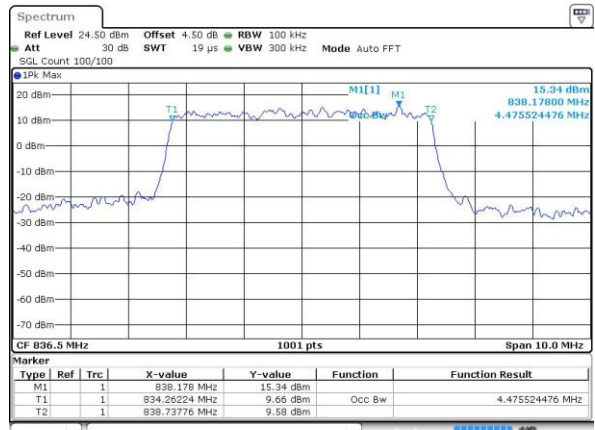

LTE Band 5

Lowest Channel / 5MHz / QPSK

Date: 12 AUG 2016 17:01:49

Lowest Channel / 5MHz / 16QAM

Date: 12 AUG 2016 17:02:00

Middle Channel / 5MHz / QPSK

Date: 12 AUG 2016 17:16:54

Middle Channel / 5MHz / 16QAM

Date: 12 AUG 2016 17:17:04

Highest Channel / 5MHz / QPSK

Date: 12 AUG 2016 17:19:26

Highest Channel / 5MHz / 16QAM

Date: 12 AUG 2016 17:19:36

LTE Band 5

Lowest Channel / 10MHz / QPSK

Date: 12 AUG 2016 17:34:30