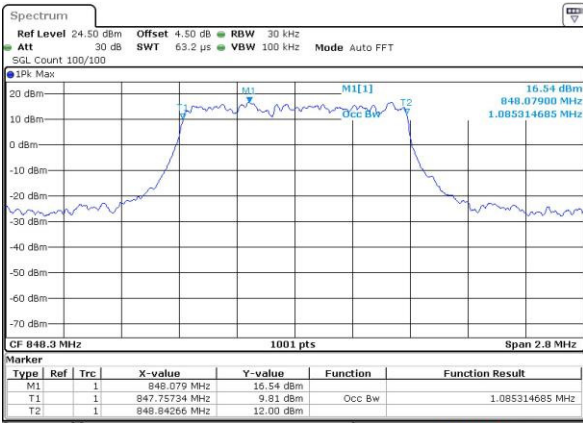

Middle Channel / 20MHz / 16QAM

Date: 12 AUG 2016 15:19:12

Highest Channel / 20MHz / QPSK

Date: 12 AUG 2016 15:21:34

Highest Channel / 20MHz / 16QAM

Date: 12 AUG 2016 15:21:44

LTE Band 5

Lowest Channel / 1.4MHz / QPSK

Date: 12 AUG 2016 15:56:29

Lowest Channel / 1.4MHz / 16QAM

Date: 12 AUG 2016 15:56:39

Middle Channel / 1.4MHz / QPSK

Date: 12 AUG 2016 16:11:33

Middle Channel / 1.4MHz / 16QAM

Date: 12 AUG 2016 16:11:43

Highest Channel / 1.4MHz / QPSK

Date: 12 AUG 2016 16:14:05

Highest Channel / 1.4MHz / 16QAM

Date: 12 AUG 2016 16:14:16

LTE Band 5

Lowest Channel / 3MHz / QPSK

Date: 12 AUG 2016 16:29:09

Lowest Channel / 3MHz / 16QAM

Date: 12 AUG 2016 16:29:20