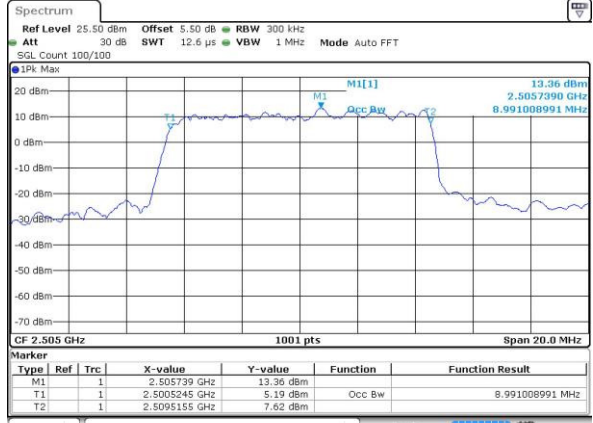

Lowest Channel / 10MHz / 16QAM

Date: 25 AUG 2016 11:22:49