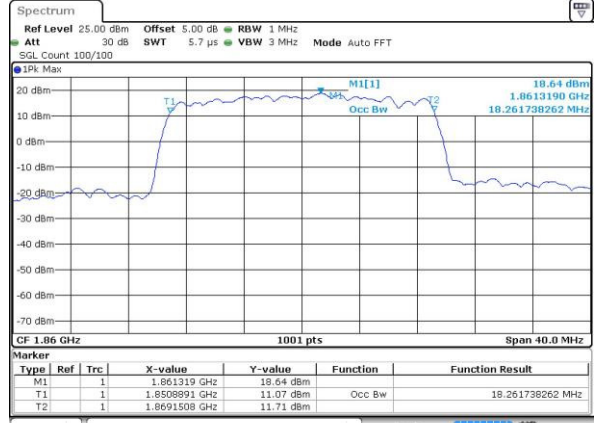

Highest Channel / 15MHz / 16QAM

Date: 12 AUG 2016 12:25:47

LTE Band 2

Lowest Channel / 20MHz / QPSK

Date: 12 AUG 2016 12:32:41

Lowest Channel / 20MHz / 16QAM

Date: 12 AUG 2016 12:32:52

Middle Channel / 20MHz / QPSK

Date: 12 AUG 2016 12:38:46

Middle Channel / 20MHz / 16QAM

Date: 12 AUG 2016 12:39:57

Highest Channel / 20MHz / QPSK

Date: 12 AUG 2016 12:42:19

Highest Channel / 20MHz / 16QAM

Date: 12 AUG 2016 12:42:30

LTE Band 4