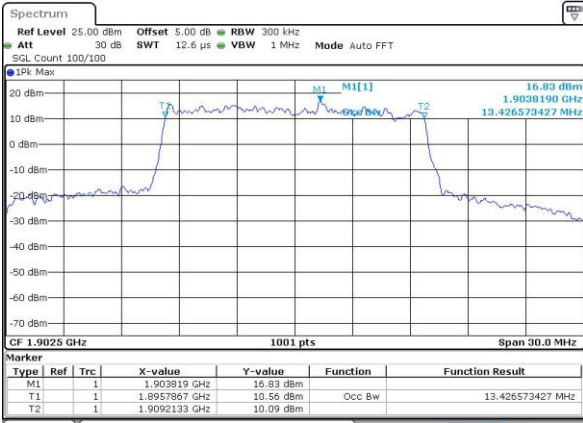

Date: 12 AUG 2016 12:06:31

Highest Channel / 10MHz / QPSK

Date: 12 AUG 2016 12:08:54

Highest Channel / 10MHz / 16QAM

Date: 12 AUG 2016 12:09:04

LTE Band 2

Lowest Channel / 15MHz / QPSK

Date: 12 AUG 2016 12:15:59

Lowest Channel / 15MHz / 16QAM

Date: 12 AUG 2016 12:16:09

Middle Channel / 15MHz / QPSK

Date: 12 AUG 2016 12:23:04

Middle Channel / 15MHz / 16QAM

Date: 12 AUG 2016 12:23:14

Highest Channel / 15MHz / QPSK

Date: 12 AUG 2016 12:25:36

Highest Channel / 15MHz / 16QAM

Date: 12 AUG 2016 12:25:47

LTE Band 2

Lowest Channel / 20MHz / QPSK

Date: 12 AUG 2016 12:32:41

Lowest Channel / 20MHz / 16QAM

Date: 12 AUG 2016 12:32:52

Middle Channel / 20MHz / QPSK

Date: 12 AUG 2016 12:38:46

Middle Channel / 20MHz / 16QAM

Date: 12 AUG 2016 12:39:57

Highest Channel / 20MHz / QPSK

Date: 12 AUG 2016 12:42:19

Highest Channel / 20MHz / 16QAM

Date: 12 AUG 2016 12:42:30

LTE Band 4