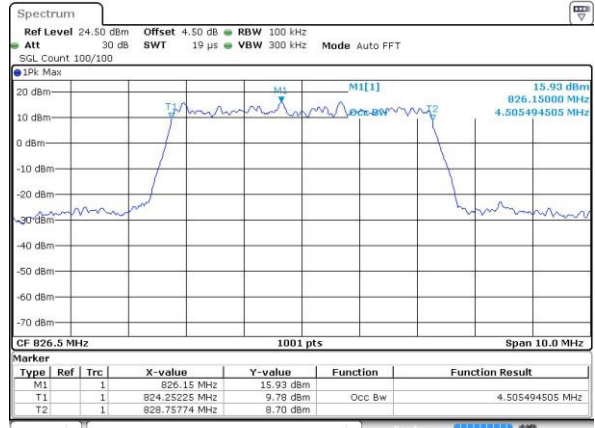

Lowest Channel / 5MHz / 16QAM

Date: 12 AUG 2016 17:02:00