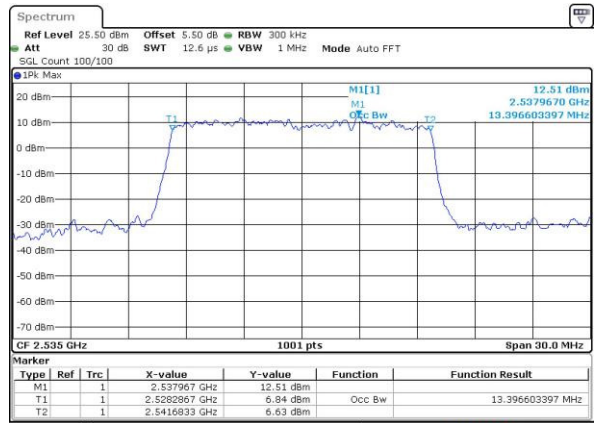

Middle Channel / 15MHz / 16QAM

Date: 25 AUG 2016 11:40:15