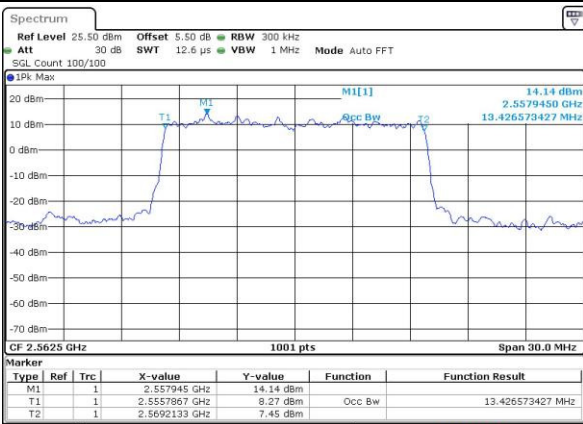

Highest Channel / 10MHz / QPSK

Date: 25 AUG 2016 11:23:53

Highest Channel / 10MHz / 16QAM

Date: 25 AUG 2016 11:24:14

LTE Band 7

Lowest Channel / 15MHz / QPSK

Date: 25 AUG 2016 11:39:33

Lowest Channel / 15MHz / 16QAM

Date: 25 AUG 2016 11:39:12

Middle Channel / 15MHz / QPSK

Date: 25 AUG 2016 11:39:54

Middle Channel / 15MHz / 16QAM

Date: 25 AUG 2016 11:40:15

Highest Channel / 15MHz / QPSK

Date: 25 AUG 2016 11:40:58

Highest Channel / 15MHz / 16QAM

Date: 25 AUG 2016 11:40:37

LTE Band 7

Lowest Channel / 20MHz / QPSK

Date: 25 AUG 2016 11:56:17

Lowest Channel / 20MHz / 16QAM

Date: 25 AUG 2016 11:55:56

Middle Channel / 20MHz / QPSK

Date: 25 AUG 2016 11:56:38