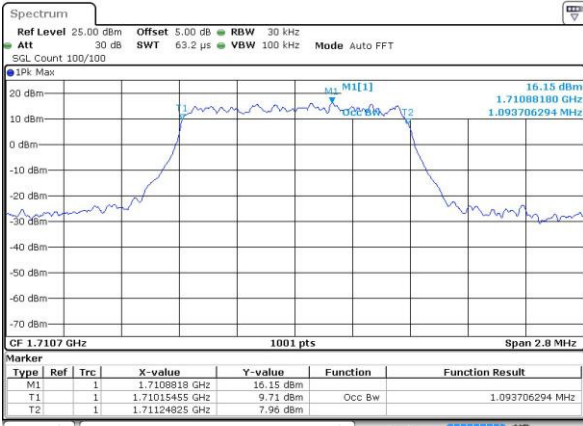

LTE Band 4

Lowest Channel / 1.4MHz / QPSK

Date: 12 AUG 2016 13:48:23