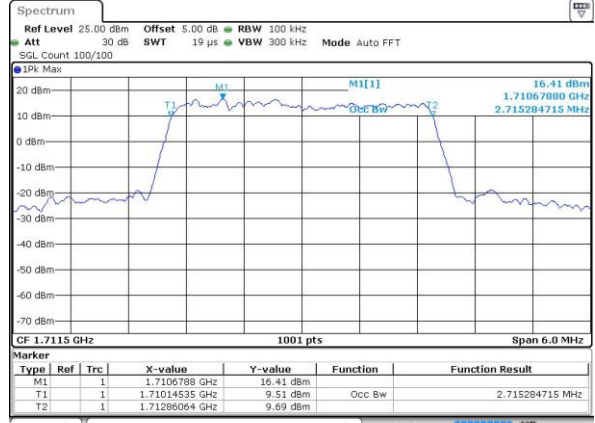

Lowest Channel / 3MHz / 16QAM

Date: 12 AUG 2016 14:05:17