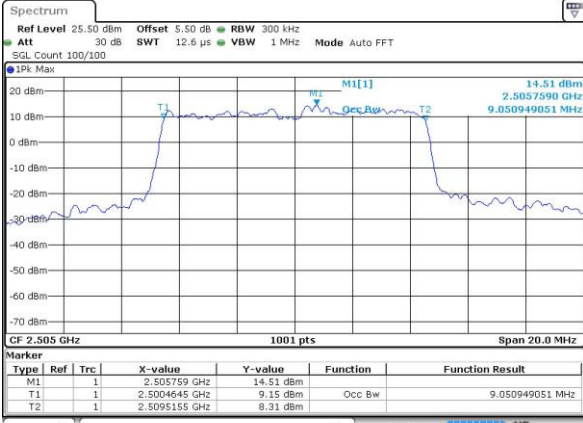

Highest Channel / 10MHz / 16QAM

Date: 12 AUG 2016 17:52:17

LTE Band 7

Lowest Channel / 5MHz / QPSK

Date: 25 AUG 2016 11:05:44

Lowest Channel / 5MHz / 16QAM

Date: 25 AUG 2016 11:06:05

Middle Channel / 5MHz / QPSK

Date: 25 AUG 2016 11:06:47

Middle Channel / 5MHz / 16QAM

Date: 25 AUG 2016 11:06:26

Highest Channel / 5MHz / QPSK

Date: 25 AUG 2016 11:07:08

Highest Channel / 5MHz / 16QAM

Date: 25 AUG 2016 11:07:29

LTE Band 7

Lowest Channel / 10MHz / QPSK

Date: 25 AUG 2016 11:22:28

Lowest Channel / 10MHz / 16QAM

Date: 25 AUG 2016 11:22:49

Middle Channel / 10MHz / QPSK

Date: 25 AUG 2016 11:23:31

Middle Channel / 10MHz / 16QAM

Date: 25 AUG 2016 11:23:10