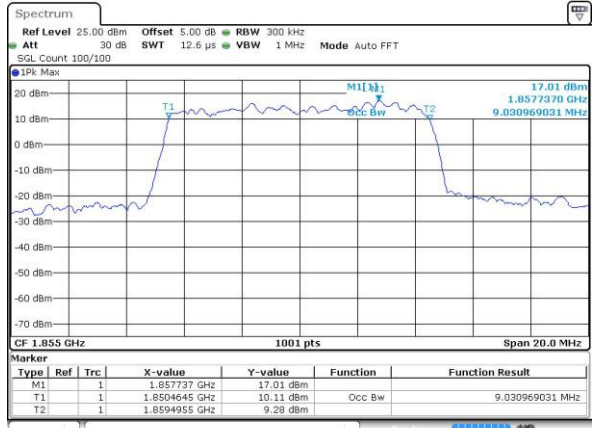

LTE Band 2

Lowest Channel / 10MHz / QPSK

Date: 12 AUG 2016 11:59:16

Lowest Channel / 10MHz / 16QAM

Date: 12 AUG 2016 11:59:27

Middle Channel / 10MHz / QPSK

Date: 12 AUG 2016 12:06:21

Middle Channel / 10MHz / 16QAM

Date: 12 AUG 2016 12:06:31

Highest Channel / 10MHz / QPSK

Date: 12 AUG 2016 12:08:54

Highest Channel / 10MHz / 16QAM

Date: 12 AUG 2016 12:09:04

LTE Band 2

Lowest Channel / 15MHz / QPSK

Date: 12 AUG 2016 12:15:59