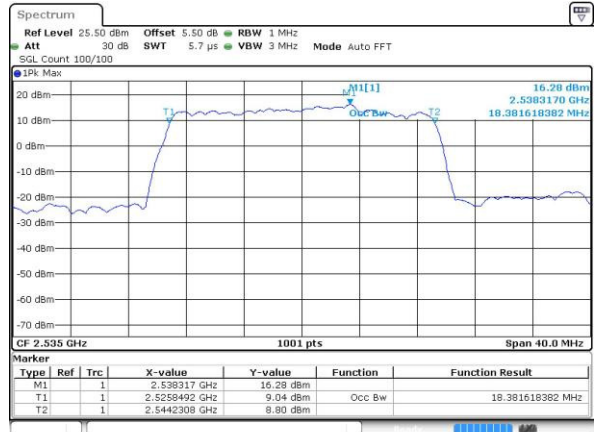

Date: 25 AUG 2016 11:40:37

LTE Band 7

Lowest Channel / 20MHz / QPSK

Date: 25 AUG 2016 11:56:17

Lowest Channel / 20MHz / 16QAM

Date: 25 AUG 2016 11:55:56

Middle Channel / 20MHz / QPSK

Date: 25 AUG 2016 11:56:38

Middle Channel / 20MHz / 16QAM

Date: 25 AUG 2016 11:56:59

Highest Channel / 20MHz / QPSK

Date: 25 AUG 2016 11:57:41

Highest Channel / 20MHz / 16QAM

Date: 25 AUG 2016 11:57:20