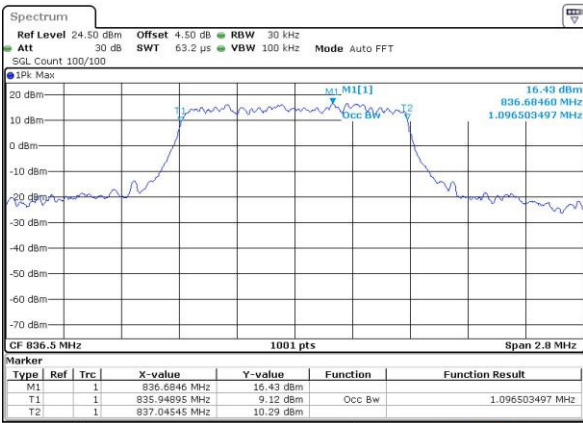

Middle Channel / 1.4MHz / QPSK

Date: 12 AUG 2016 16:11:33