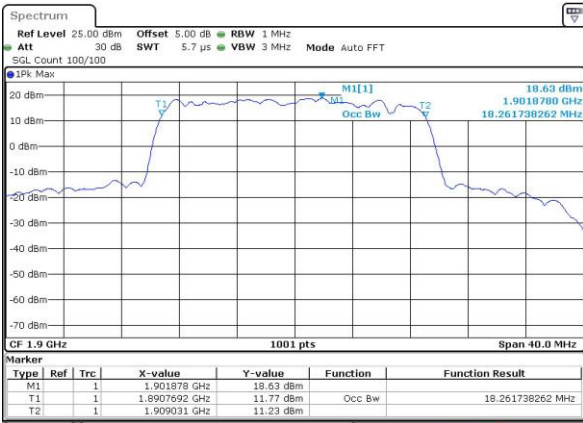

Highest Channel / 15MHz / 16QAM

Date: 12 AUG 2016 12:25:47

LTE Band 2

Lowest Channel / 20MHz / QPSK

Date: 12 AUG 2016 12:32:41

Lowest Channel / 20MHz / 16QAM

Date: 12 AUG 2016 12:32:52

Middle Channel / 20MHz / QPSK

Date: 12 AUG 2016 12:38:46

Middle Channel / 20MHz / 16QAM

Date: 12 AUG 2016 12:39:57

Highest Channel / 20MHz / QPSK

Date: 12 AUG 2016 12:42:19

Highest Channel / 20MHz / 16QAM

Date: 12 AUG 2016 12:42:30

LTE Band 4