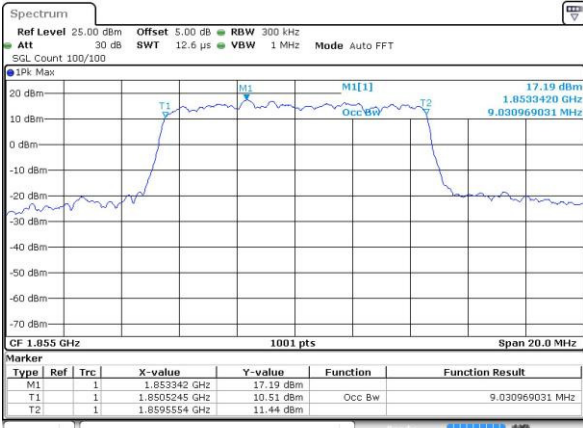

LTE Band 2

Lowest Channel / 10MHz / QPSK

Date: 12 AUG 2016 11:59:16

Lowest Channel / 10MHz / 16QAM

Date: 12 AUG 2016 11:59:27

Middle Channel / 10MHz / QPSK

Date: 12 AUG 2016 12:06:21

Middle Channel / 10MHz / 16QAM

Date: 12 AUG 2016 12:06:31

Highest Channel / 10MHz / QPSK

Date: 12 AUG 2016 12:08:54

Highest Channel / 10MHz / 16QAM

Date: 12 AUG 2016 12:09:04

LTE Band 2

Lowest Channel / 15MHz / QPSK

Date: 12 AUG 2016 12:15:59