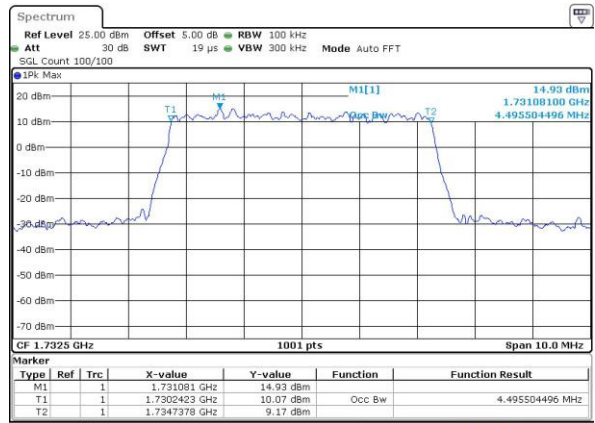

Highest Channel / 3MHz / 16QAM

Date: 12 AUG 2016 14:14:54

LTE Band 4

Lowest Channel / 5MHz / QPSK

Date: 12 AUG 2016 14:21:49

Lowest Channel / 5MHz / 16QAM

Date: 12 AUG 2016 14:21:59

Middle Channel / 5MHz / QPSK

Date: 12 AUG 2016 14:28:53

Middle Channel / 5MHz / 16QAM

Date: 12 AUG 2016 14:29:04

Highest Channel / 5MHz / QPSK

Date: 12 AUG 2016 14:31:26

Highest Channel / 5MHz / 16QAM

Date: 12 AUG 2016 14:31:37

LTE Band 4