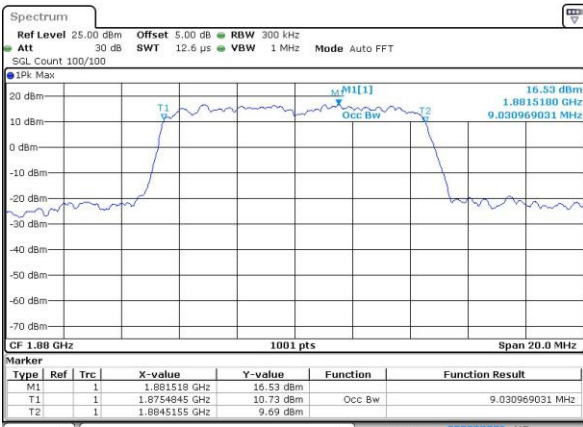

LTE Band 2

Lowest Channel / 10MHz / QPSK

Date: 12 AUG 2016 11:59:16

Lowest Channel / 10MHz / 16QAM

Date: 12 AUG 2016 11:59:27

Middle Channel / 10MHz / QPSK

Date: 12 AUG 2016 12:06:21

Middle Channel / 10MHz / 16QAM

Date: 12 AUG 2016 12:06:31

Highest Channel / 10MHz / QPSK

Date: 12 AUG 2016 12:08:54

Highest Channel / 10MHz / 16QAM

Date: 12 AUG 2016 12:09:04

LTE Band 2

Lowest Channel / 15MHz / QPSK

Date: 12 AUG 2016 12:15:59