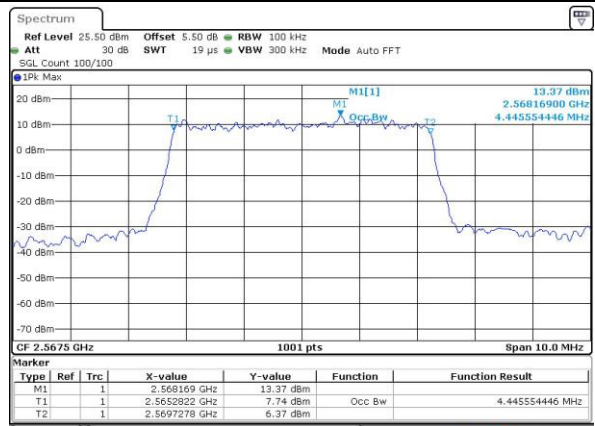

Highest Channel / 10MHz / 16QAM

Date: 12 AUG 2016 17:52:17

LTE Band 7

Lowest Channel / 5MHz / QPSK

Date: 25 AUG 2016 11:05:44

Lowest Channel / 5MHz / 16QAM

Date: 25 AUG 2016 11:06:05

Middle Channel / 5MHz / QPSK

Date: 25 AUG 2016 11:06:47

Middle Channel / 5MHz / 16QAM

Date: 25 AUG 2016 11:06:26

Highest Channel / 5MHz / QPSK

Date: 25 AUG 2016 11:07:08

Highest Channel / 5MHz / 16QAM

Date: 25 AUG 2016 11:07:29

LTE Band 7