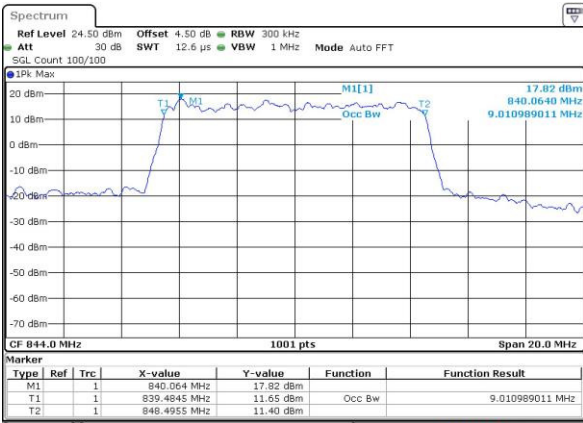

Date: 12 AUG 2016 17:17:04

Highest Channel / 5MHz / QPSK

Date: 12 AUG 2016 17:19:26

Highest Channel / 5MHz / 16QAM

Date: 12 AUG 2016 17:19:36

LTE Band 5

Lowest Channel / 10MHz / QPSK

Date: 12 AUG 2016 17:34:30

Lowest Channel / 10MHz / 16QAM

Date: 12 AUG 2016 17:34:41

Middle Channel / 10MHz / QPSK

Date: 12 AUG 2016 17:49:34

Middle Channel / 10MHz / 16QAM

Date: 12 AUG 2016 17:49:45

Highest Channel / 10MHz / QPSK

Date: 12 AUG 2016 17:52:06

Highest Channel / 10MHz / 16QAM

Date: 12 AUG 2016 17:52:17

LTE Band 7

Lowest Channel / 5MHz / QPSK

Date: 25 AUG 2016 11:05:44

Lowest Channel / 5MHz / 16QAM

Date: 25 AUG 2016 11:06:05

Middle Channel / 5MHz / QPSK