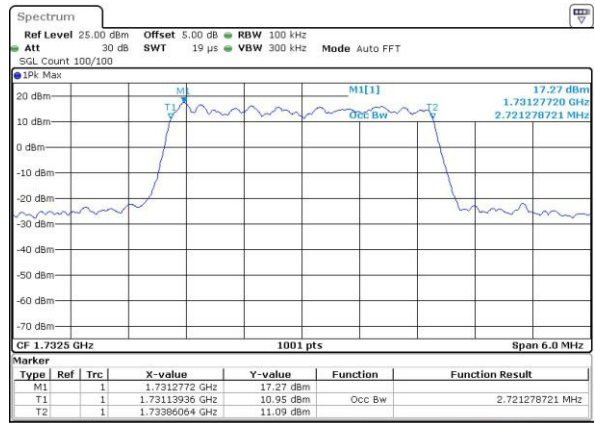

Date: 12 AUG 2016 13:55:39

Highest Channel / 1.4MHz / QPSK

Date: 12 AUG 2016 13:58:01

Highest Channel / 1.4MHz / 16QAM

Date: 12 AUG 2016 13:58:12

LTE Band 4

Lowest Channel / 3MHz / QPSK

Date: 12 AUG 2016 14:05:06

Lowest Channel / 3MHz / 16QAM

Date: 12 AUG 2016 14:05:17

Middle Channel / 3MHz / QPSK

Date: 12 AUG 2016 14:12:11

Middle Channel / 3MHz / 16QAM

Date: 12 AUG 2016 14:12:22

Highest Channel / 3MHz / QPSK

Date: 12 AUG 2016 14:14:44

Highest Channel / 3MHz / 16QAM

Date: 12 AUG 2016 14:14:54

LTE Band 4

Lowest Channel / 5MHz / QPSK

Date: 12 AUG 2016 14:21:49

Lowest Channel / 5MHz / 16QAM

Date: 12 AUG 2016 14:21:59

Middle Channel / 5MHz / QPSK

Date: 12 AUG 2016 14:28:53

Middle Channel / 5MHz / 16QAM

Date: 12 AUG 2016 14:29:04

Highest Channel / 5MHz / QPSK

Date: 12 AUG 2016 14:31:26

Highest Channel / 5MHz / 16QAM

Date: 12 AUG 2016 14:31:37

LTE Band 4