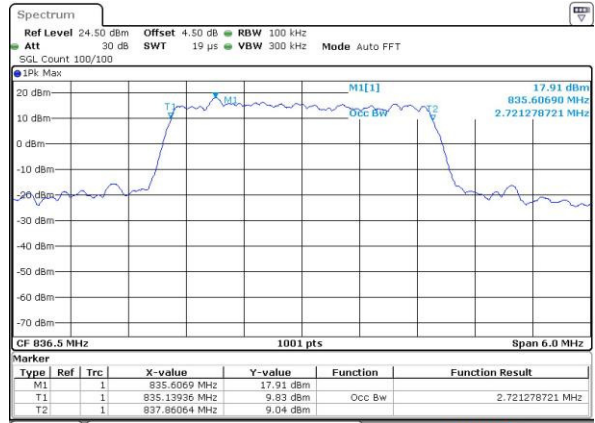

Middle Channel / 3MHz / 16QAM

Date: 12 AUG 2016 16:44:24