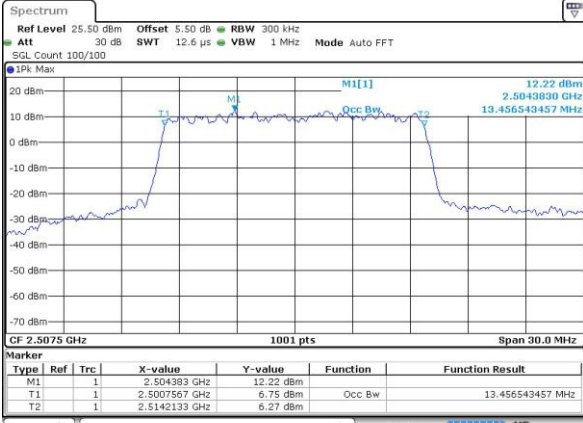

Highest Channel / 10MHz / QPSK

Date: 25 AUG 2016 11:23:53

Highest Channel / 10MHz / 16QAM

Date: 25 AUG 2016 11:24:14

LTE Band 7

Lowest Channel / 15MHz / QPSK

Date: 25 AUG 2016 11:39:33

Lowest Channel / 15MHz / 16QAM