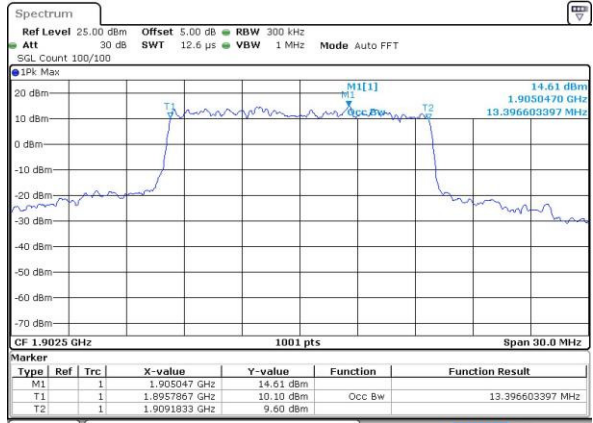

Date: 12 AUG 2016 12:06:31

Highest Channel / 10MHz / QPSK

Date: 12 AUG 2016 12:08:54

Highest Channel / 10MHz / 16QAM

Date: 12 AUG 2016 12:09:04

LTE Band 2

Lowest Channel / 15MHz / QPSK

Date: 12 AUG 2016 12:15:59

Lowest Channel / 15MHz / 16QAM

Date: 12 AUG 2016 12:16:09

Middle Channel / 15MHz / QPSK

Date: 12 AUG 2016 12:23:04

Middle Channel / 15MHz / 16QAM

Date: 12 AUG 2016 12:23:14

Highest Channel / 15MHz / QPSK

Date: 12 AUG 2016 12:25:36

Highest Channel / 15MHz / 16QAM

Date: 12 AUG 2016 12:25:47

LTE Band 2

Lowest Channel / 20MHz / QPSK

Date: 12 AUG 2016 12:32:41

Lowest Channel / 20MHz / 16QAM

Date: 12 AUG 2016 12:32:52

Middle Channel / 20MHz / QPSK

Date: 12 AUG 2016 12:38:46

Middle Channel / 20MHz / 16QAM

Date: 12 AUG 2016 12:39:57

Highest Channel / 20MHz / QPSK

Date: 12 AUG 2016 12:42:19

Highest Channel / 20MHz / 16QAM

Date: 12 AUG 2016 12:42:30

LTE Band 4