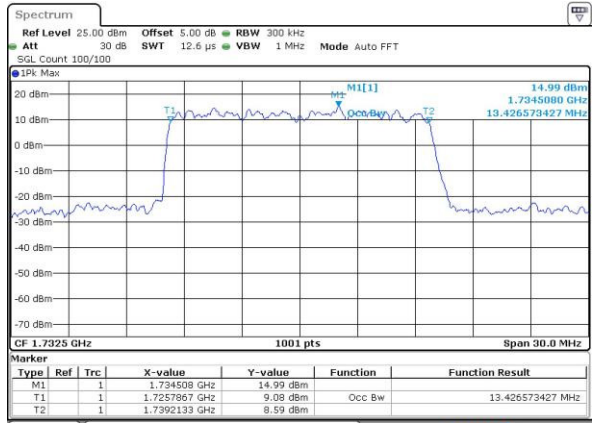

Middle Channel / 15MHz / 16QAM

Date: 12 AUG 2016 15:02:29