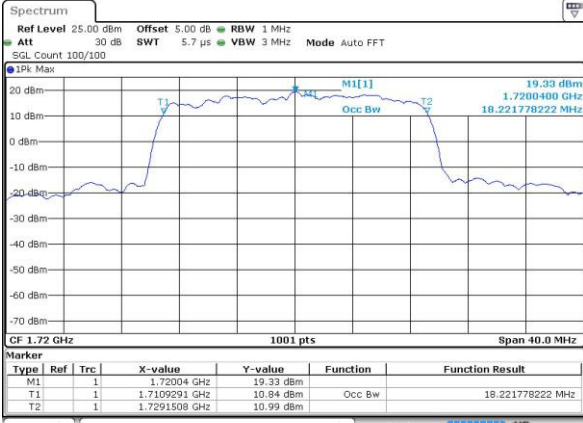

Highest Channel / 10MHz / QPSK

Date: 12 AUG 2016 14:48:09

Highest Channel / 10MHz / 16QAM

Date: 12 AUG 2016 14:48:19

LTE Band 4

Lowest Channel / 15MHz / QPSK

Date: 12 AUG 2016 14:55:13

Lowest Channel / 15MHz / 16QAM

Date: 12 AUG 2016 14:55:24

Middle Channel / 15MHz / QPSK

Date: 12 AUG 2016 15:02:18

Middle Channel / 15MHz / 16QAM

Date: 12 AUG 2016 15:02:29

Highest Channel / 15MHz / QPSK

Date: 12 AUG 2016 15:04:51

Highest Channel / 15MHz / 16QAM

Date: 12 AUG 2016 15:05:02

LTE Band 4

Lowest Channel / 20MHz / QPSK

Date: 12 AUG 2016 15:11:56

Lowest Channel / 20MHz / 16QAM

Date: 12 AUG 2016 15:12:07

Middle Channel / 20MHz / QPSK

Date: 12 AUG 2016 15:19:01

Middle Channel / 20MHz / 16QAM

Date: 12 AUG 2016 15:19:12

Highest Channel / 20MHz / QPSK

Date: 12 AUG 2016 15:21:34

Highest Channel / 20MHz / 16QAM

Date: 12 AUG 2016 15:21:44

LTE Band 5

Lowest Channel / 1.4MHz / QPSK