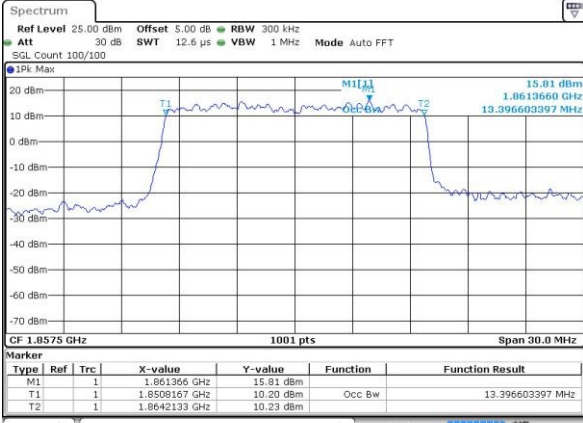

Date: 12 AUG 2016 12:06:31

Highest Channel / 10MHz / QPSK

Date: 12 AUG 2016 12:08:54

Highest Channel / 10MHz / 16QAM

Date: 12 AUG 2016 12:09:04

LTE Band 2

Lowest Channel / 15MHz / QPSK

Date: 12 AUG 2016 12:15:59