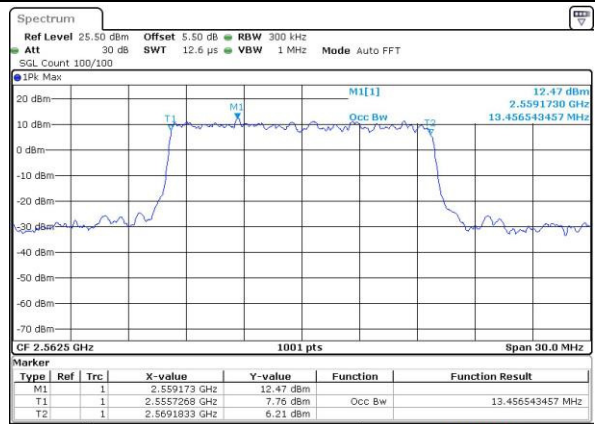

Highest Channel / 10MHz / QPSK

Date: 25 AUG 2016 11:23:53

Highest Channel / 10MHz / 16QAM

Date: 25 AUG 2016 11:24:14

LTE Band 7

Lowest Channel / 15MHz / QPSK

Date: 25 AUG 2016 11:39:33

Lowest Channel / 15MHz / 16QAM

Date: 25 AUG 2016 11:39:12

Middle Channel / 15MHz / QPSK

Date: 25 AUG 2016 11:39:54

Middle Channel / 15MHz / 16QAM

Date: 25 AUG 2016 11:40:15

Highest Channel / 15MHz / QPSK

Date: 25 AUG 2016 11:40:58

Highest Channel / 15MHz / 16QAM