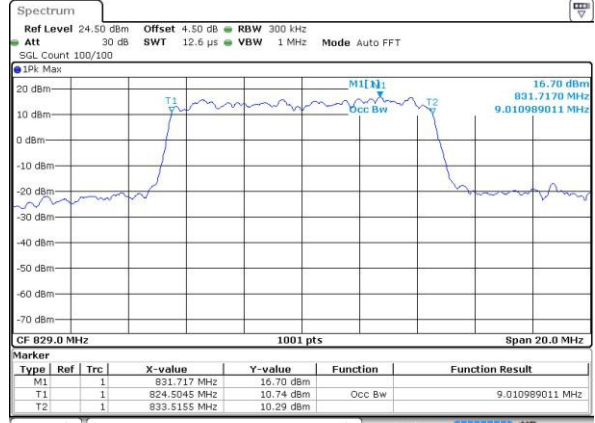

Lowest Channel / 10MHz / 16QAM

Date: 12 AUG 2016 17:34:41