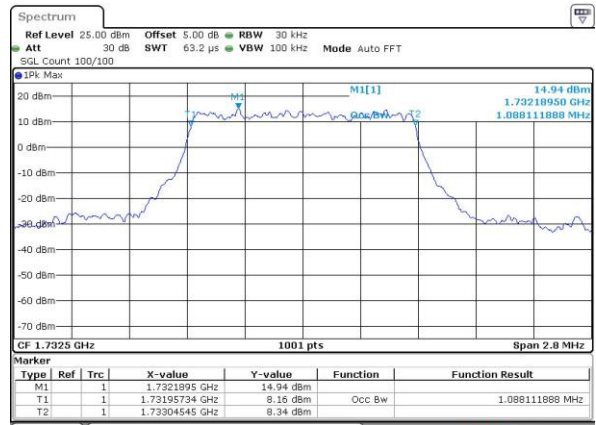

Date: 12 AUG 2016 12:38:46

Middle Channel / 20MHz / 16QAM

Date: 12 AUG 2016 12:39:57

Highest Channel / 20MHz / QPSK

Date: 12 AUG 2016 12:42:19

Highest Channel / 20MHz / 16QAM

Date: 12 AUG 2016 12:42:30

LTE Band 4

Lowest Channel / 1.4MHz / QPSK

Date: 12 AUG 2016 13:48:23

Lowest Channel / 1.4MHz / 16QAM

Date: 12 AUG 2016 13:48:34

Middle Channel / 1.4MHz / QPSK

Date: 12 AUG 2016 13:55:28

Middle Channel / 1.4MHz / 16QAM

Date: 12 AUG 2016 13:55:39

Highest Channel / 1.4MHz / QPSK

Date: 12 AUG 2016 13:58:01

Highest Channel / 1.4MHz / 16QAM

Date: 12 AUG 2016 13:58:12

LTE Band 4

Lowest Channel / 3MHz / QPSK

Date: 12 AUG 2016 14:05:06