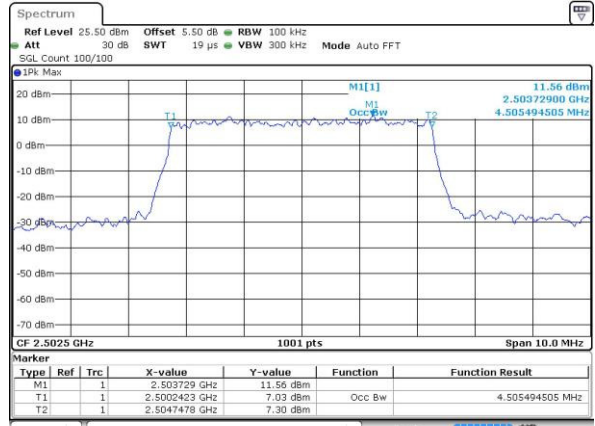

Highest Channel / 10MHz / 16QAM

Date: 12 AUG 2016 17:52:17

LTE Band 7

Lowest Channel / 5MHz / QPSK

Date: 25 AUG 2016 11:05:44

Lowest Channel / 5MHz / 16QAM

Date: 25 AUG 2016 11:06:05

Middle Channel / 5MHz / QPSK

Date: 25 AUG 2016 11:06:47

Middle Channel / 5MHz / 16QAM

Date: 25 AUG 2016 11:06:26

Highest Channel / 5MHz / QPSK

Date: 25 AUG 2016 11:07:08

Highest Channel / 5MHz / 16QAM

Date: 25 AUG 2016 11:07:29

LTE Band 7