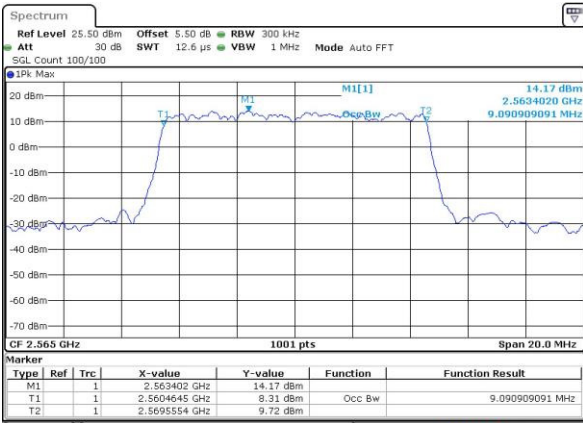

Date: 25 AUG 2016 11:06:47

Middle Channel / 5MHz / 16QAM

Date: 25 AUG 2016 11:06:26

Highest Channel / 5MHz / QPSK

Date: 25 AUG 2016 11:07:08

Highest Channel / 5MHz / 16QAM

Date: 25 AUG 2016 11:07:29

LTE Band 7

Lowest Channel / 10MHz / QPSK

Date: 25 AUG 2016 11:22:28

Lowest Channel / 10MHz / 16QAM

Date: 25 AUG 2016 11:22:49

Middle Channel / 10MHz / QPSK

Date: 25 AUG 2016 11:23:31

Middle Channel / 10MHz / 16QAM

Date: 25 AUG 2016 11:23:10

Highest Channel / 10MHz / QPSK

Date: 25 AUG 2016 11:23:53

Highest Channel / 10MHz / 16QAM

Date: 25 AUG 2016 11:24:14

LTE Band 7

Lowest Channel / 15MHz / QPSK

Date: 25 AUG 2016 11:39:33

Lowest Channel / 15MHz / 16QAM