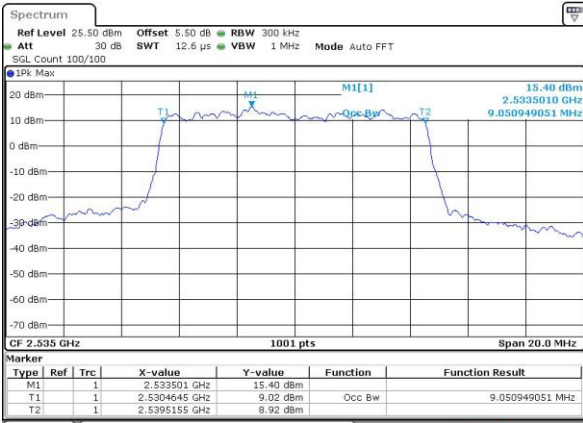

Date: 25 AUG 2016 11:06:47

Middle Channel / 5MHz / 16QAM

Date: 25 AUG 2016 11:06:26

Highest Channel / 5MHz / QPSK

Date: 25 AUG 2016 11:07:08

Highest Channel / 5MHz / 16QAM

Date: 25 AUG 2016 11:07:29

LTE Band 7

Lowest Channel / 10MHz / QPSK

Date: 25 AUG 2016 11:22:28

Lowest Channel / 10MHz / 16QAM

Date: 25 AUG 2016 11:22:49

Middle Channel / 10MHz / QPSK

Date: 25 AUG 2016 11:23:31

Middle Channel / 10MHz / 16QAM

Date: 25 AUG 2016 11:23:10

Highest Channel / 10MHz / QPSK

Date: 25 AUG 2016 11:23:53

Highest Channel / 10MHz / 16QAM

Date: 25 AUG 2016 11:24:14

LTE Band 7

Lowest Channel / 15MHz / QPSK

Date: 25 AUG 2016 11:39:33

Lowest Channel / 15MHz / 16QAM