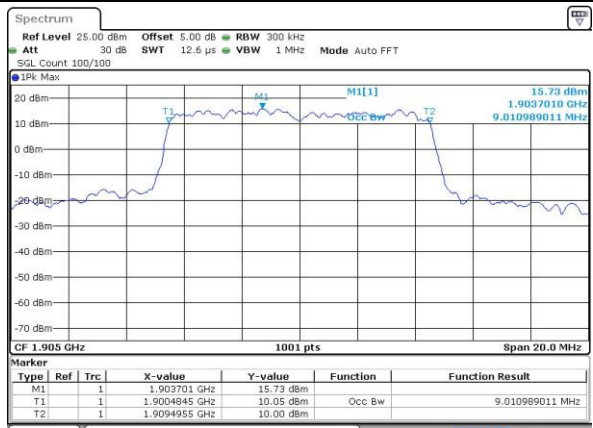

LTE Band 2

Lowest Channel / 10MHz / QPSK

Date: 12 AUG 2016 11:59:16

Lowest Channel / 10MHz / 16QAM

Date: 12 AUG 2016 11:59:27

Middle Channel / 10MHz / QPSK

Date: 12 AUG 2016 12:06:21

Middle Channel / 10MHz / 16QAM

Date: 12 AUG 2016 12:06:31

Highest Channel / 10MHz / QPSK

Date: 12 AUG 2016 12:08:54

Highest Channel / 10MHz / 16QAM

Date: 12 AUG 2016 12:09:04

LTE Band 2

Lowest Channel / 15MHz / QPSK

Date: 12 AUG 2016 12:15:59