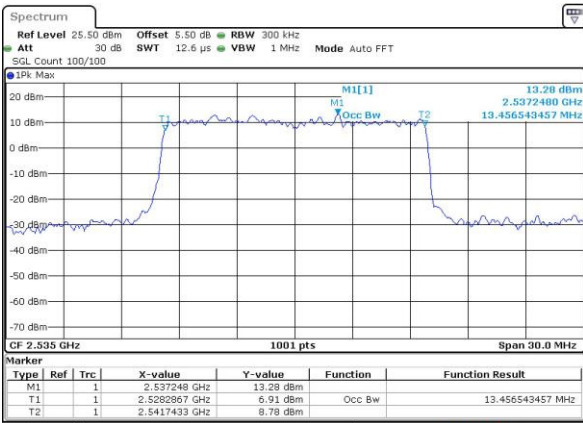

Middle Channel / 15MHz / QPSK

Date: 25 AUG 2016 11:39:54