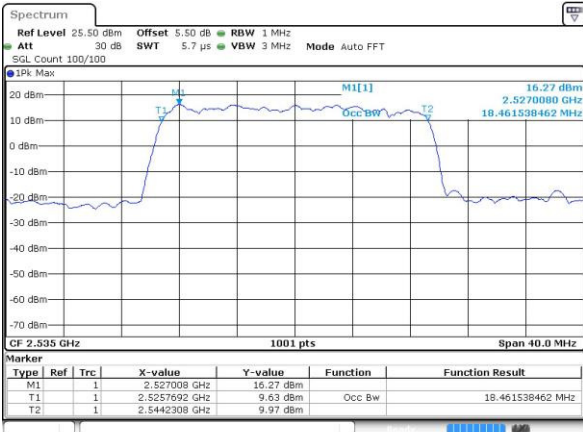

Date: 25 AUG 2016 11:40:37

LTE Band 7

Lowest Channel / 20MHz / QPSK

Date: 25 AUG 2016 11:56:17

Lowest Channel / 20MHz / 16QAM

Date: 25 AUG 2016 11:55:56

Middle Channel / 20MHz / QPSK

Date: 25 AUG 2016 11:56:38

Middle Channel / 20MHz / 16QAM

Date: 25 AUG 2016 11:56:59

Highest Channel / 20MHz / QPSK

Date: 25 AUG 2016 11:57:41

Highest Channel / 20MHz / 16QAM

Date: 25 AUG 2016 11:57:20