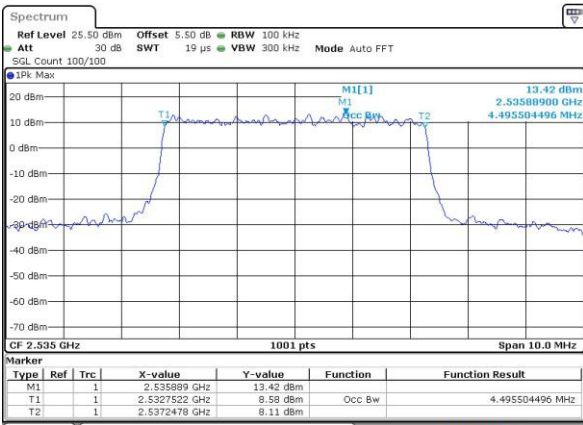

Highest Channel / 10MHz / 16QAM

Date: 12 AUG 2016 17:52:17

LTE Band 7

Lowest Channel / 5MHz / QPSK

Date: 25 AUG 2016 11:05:44

Lowest Channel / 5MHz / 16QAM

Date: 25 AUG 2016 11:06:05

Middle Channel / 5MHz / QPSK

Date: 25 AUG 2016 11:06:47

Middle Channel / 5MHz / 16QAM

Date: 25 AUG 2016 11:06:26

Highest Channel / 5MHz / QPSK

Date: 25 AUG 2016 11:07:08

Highest Channel / 5MHz / 16QAM

Date: 25 AUG 2016 11:07:29

LTE Band 7