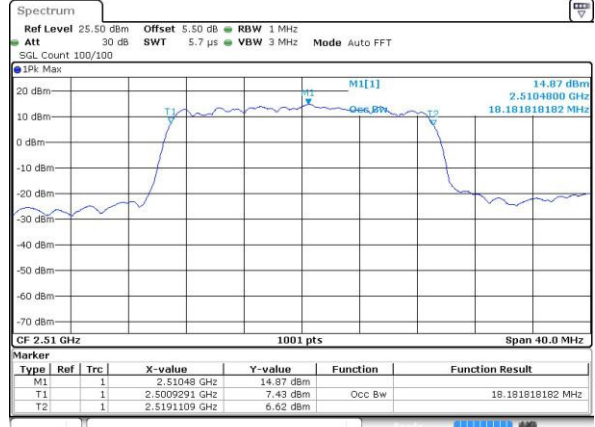

Date: 25 AUG 2016 11:40:37

LTE Band 7

Lowest Channel / 20MHz / QPSK

Date: 25 AUG 2016 11:56:17

Lowest Channel / 20MHz / 16QAM

Date: 25 AUG 2016 11:55:56

Middle Channel / 20MHz / QPSK

Date: 25 AUG 2016 11:56:38

Middle Channel / 20MHz / 16QAM

Date: 25 AUG 2016 11:56:59

Highest Channel / 20MHz / QPSK

Date: 25 AUG 2016 11:57:41

Highest Channel / 20MHz / 16QAM

Date: 25 AUG 2016 11:57:20

# Conducted Band Edge

LTE Band 2 / 1.4MHz / 16QAM

Lowest Band Edge / 1 RB

Date: 12.AUG.2016 11:11:55

Highest Band Edge / 1 RB

Date: 12.AUG.2016 11:21:33

Lowest Band Edge / Full RB

Date: 12.AUG.2016 11:14:11