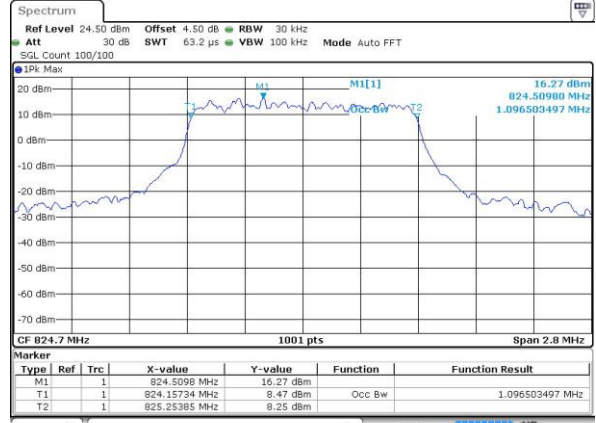

Middle Channel / 20MHz / 16QAM

Date: 12 AUG 2016 15:19:12

Highest Channel / 20MHz / QPSK

Date: 12 AUG 2016 15:21:34

Highest Channel / 20MHz / 16QAM

Date: 12 AUG 2016 15:21:44

LTE Band 5

Lowest Channel / 1.4MHz / QPSK

Date: 12 AUG 2016 15:56:29

Lowest Channel / 1.4MHz / 16QAM

Date: 12 AUG 2016 15:56:39

Middle Channel / 1.4MHz / QPSK

Date: 12 AUG 2016 16:11:33

Middle Channel / 1.4MHz / 16QAM

Date: 12 AUG 2016 16:11:43

Highest Channel / 1.4MHz / QPSK