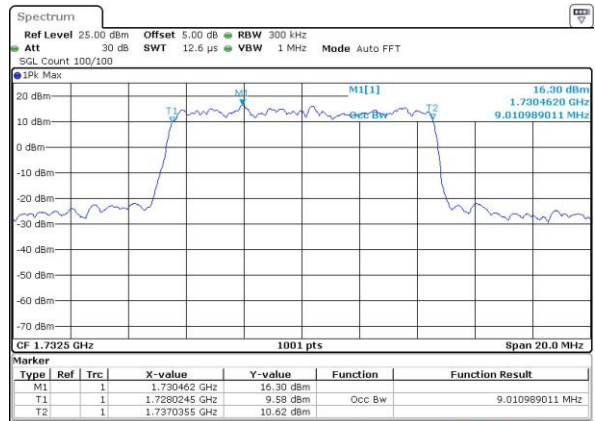

Date: 12 AUG 2016 14:28:53

Middle Channel / 5MHz / 16QAM

Date: 12 AUG 2016 14:29:04

Highest Channel / 5MHz / QPSK

Date: 12 AUG 2016 14:31:26

Highest Channel / 5MHz / 16QAM

Date: 12 AUG 2016 14:31:37

LTE Band 4

Lowest Channel / 10MHz / QPSK

Date: 12 AUG 2016 14:38:31

Lowest Channel / 10MHz / 16QAM

Date: 12 AUG 2016 14:38:42

Middle Channel / 10MHz / QPSK

Date: 12 AUG 2016 14:45:36

Middle Channel / 10MHz / 16QAM

Date: 12 AUG 2016 14:45:46

Highest Channel / 10MHz / QPSK

Date: 12 AUG 2016 14:48:09

Highest Channel / 10MHz / 16QAM

Date: 12 AUG 2016 14:48:19

LTE Band 4

Lowest Channel / 15MHz / QPSK

Date: 12 AUG 2016 14:55:13

Lowest Channel / 15MHz / 16QAM