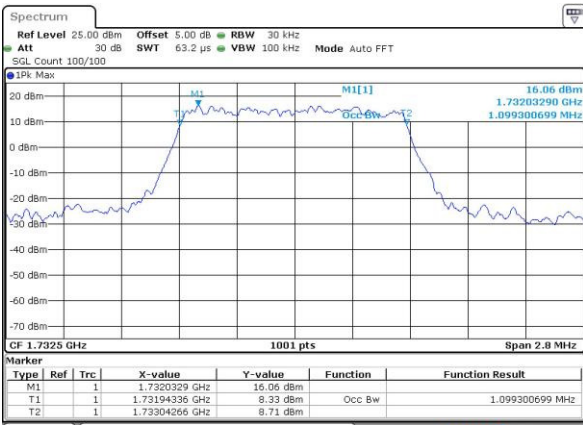

Date: 12 AUG 2016 12:38:46

Middle Channel / 20MHz / 16QAM

Date: 12 AUG 2016 12:39:57

Highest Channel / 20MHz / QPSK

Date: 12 AUG 2016 12:42:19

Highest Channel / 20MHz / 16QAM

Date: 12 AUG 2016 12:42:30

LTE Band 4

Lowest Channel / 1.4MHz / QPSK

Date: 12 AUG 2016 13:48:23

Lowest Channel / 1.4MHz / 16QAM

Date: 12 AUG 2016 13:48:34

Middle Channel / 1.4MHz / QPSK

Date: 12 AUG 2016 13:55:28

Middle Channel / 1.4MHz / 16QAM

Date: 12 AUG 2016 13:55:39

Highest Channel / 1.4MHz / QPSK

Date: 12 AUG 2016 13:58:01

Highest Channel / 1.4MHz / 16QAM

Date: 12 AUG 2016 13:58:12

LTE Band 4

Lowest Channel / 3MHz / QPSK

Date: 12 AUG 2016 14:05:06