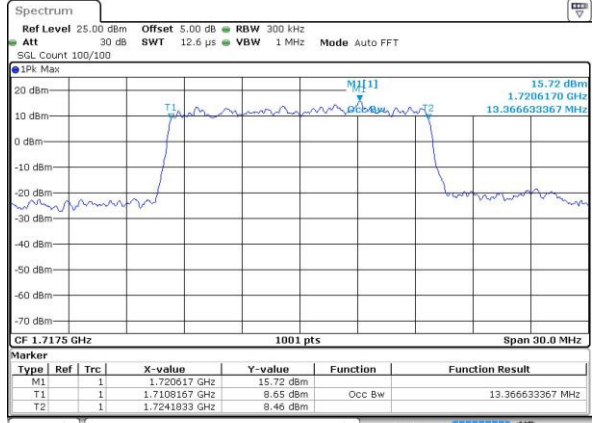

Highest Channel / 10MHz / QPSK

Date: 12 AUG 2016 14:48:09

Highest Channel / 10MHz / 16QAM

Date: 12 AUG 2016 14:48:19

LTE Band 4

Lowest Channel / 15MHz / QPSK

Date: 12 AUG 2016 14:55:13

Lowest Channel / 15MHz / 16QAM