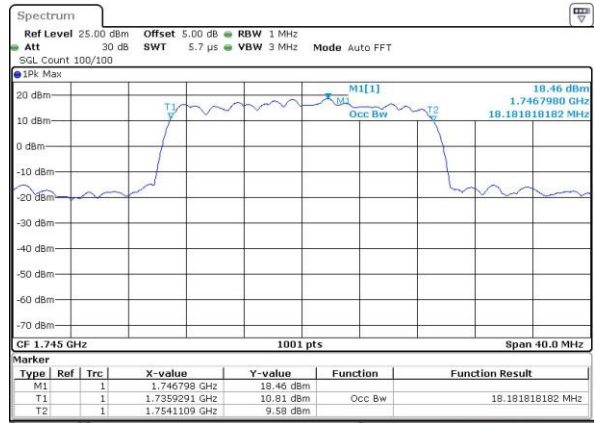

Date: 12 AUG 2016 15:05:02

LTE Band 4

Lowest Channel / 20MHz / QPSK

Date: 12 AUG 2016 15:11:56

Lowest Channel / 20MHz / 16QAM

Date: 12 AUG 2016 15:12:07

Middle Channel / 20MHz / QPSK

Date: 12 AUG 2016 15:19:01

Middle Channel / 20MHz / 16QAM

Date: 12 AUG 2016 15:19:12

Highest Channel / 20MHz / QPSK

Date: 12 AUG 2016 15:21:34

Highest Channel / 20MHz / 16QAM

Date: 12 AUG 2016 15:21:44

LTE Band 5

Lowest Channel / 1.4MHz / QPSK