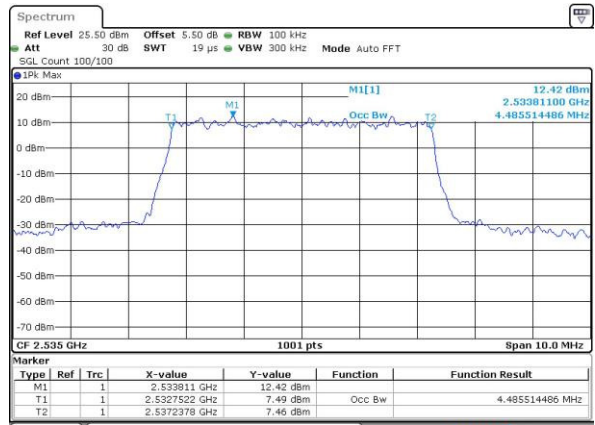

Highest Channel / 10MHz / 16QAM

Date: 12 AUG 2016 17:52:17

LTE Band 7

Lowest Channel / 5MHz / QPSK

Date: 25 AUG 2016 11:05:44

Lowest Channel / 5MHz / 16QAM

Date: 25 AUG 2016 11:06:05

Middle Channel / 5MHz / QPSK

Date: 25 AUG 2016 11:06:47

Middle Channel / 5MHz / 16QAM

Date: 25 AUG 2016 11:06:26

Highest Channel / 5MHz / QPSK

Date: 25 AUG 2016 11:07:08

Highest Channel / 5MHz / 16QAM

Date: 25 AUG 2016 11:07:29

LTE Band 7