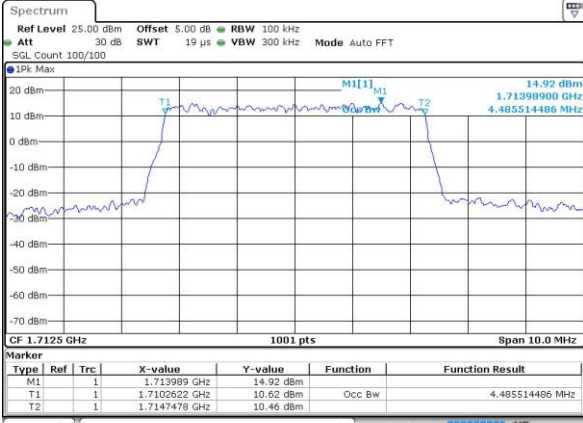

Highest Channel / 3MHz / 16QAM

Date: 12 AUG 2016 14:14:54

LTE Band 4

Lowest Channel / 5MHz / QPSK

Date: 12 AUG 2016 14:21:49

Lowest Channel / 5MHz / 16QAM

Date: 12 AUG 2016 14:21:59

Middle Channel / 5MHz / QPSK

Date: 12 AUG 2016 14:28:53

Middle Channel / 5MHz / 16QAM

Date: 12 AUG 2016 14:29:04

Highest Channel / 5MHz / QPSK

Date: 12 AUG 2016 14:31:26

Highest Channel / 5MHz / 16QAM

Date: 12 AUG 2016 14:31:37

LTE Band 4