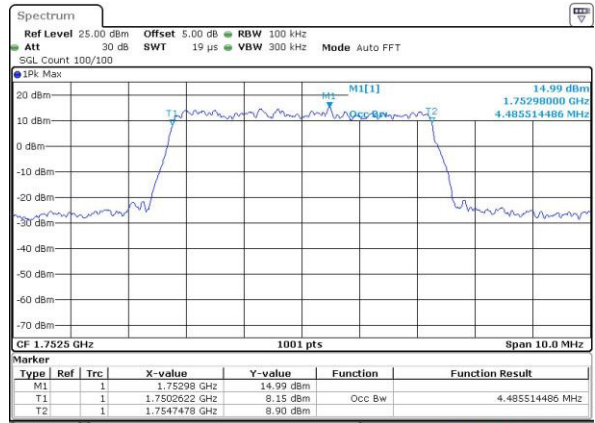

Highest Channel / 3MHz / 16QAM

Date: 12 AUG 2016 14:14:54

LTE Band 4

Lowest Channel / 5MHz / QPSK

Date: 12 AUG 2016 14:21:49

Lowest Channel / 5MHz / 16QAM

Date: 12 AUG 2016 14:21:59

Middle Channel / 5MHz / QPSK

Date: 12 AUG 2016 14:28:53

Middle Channel / 5MHz / 16QAM

Date: 12 AUG 2016 14:29:04

Highest Channel / 5MHz / QPSK

Date: 12 AUG 2016 14:31:26

Highest Channel / 5MHz / 16QAM

Date: 12 AUG 2016 14:31:37

LTE Band 4