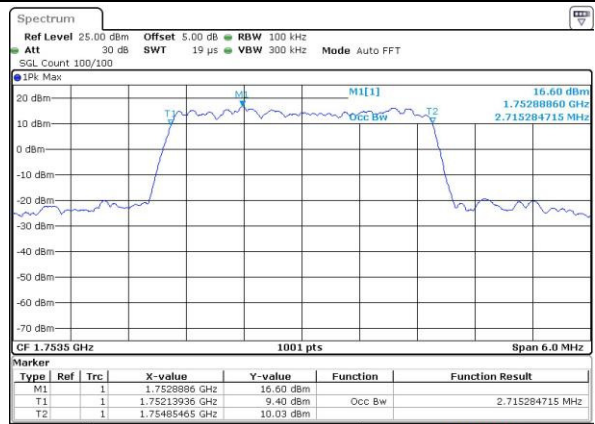

Highest Channel / 3MHz / 16QAM

Date: 12 AUG 2016 14:14:54

LTE Band 4

Lowest Channel / 5MHz / QPSK

Date: 12 AUG 2016 14:21:49

Lowest Channel / 5MHz / 16QAM

Date: 12 AUG 2016 14:21:59

Middle Channel / 5MHz / QPSK