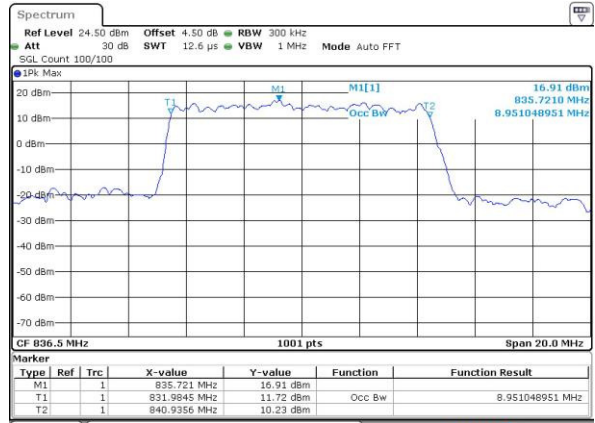

Date: 12 AUG 2016 17:17:04

Highest Channel / 5MHz / QPSK

Date: 12 AUG 2016 17:19:26

Highest Channel / 5MHz / 16QAM

Date: 12 AUG 2016 17:19:36

LTE Band 5

Lowest Channel / 10MHz / QPSK

Date: 12 AUG 2016 17:34:30

Lowest Channel / 10MHz / 16QAM

Date: 12 AUG 2016 17:34:41

Middle Channel / 10MHz / QPSK

Date: 12 AUG 2016 17:49:34

Middle Channel / 10MHz / 16QAM

Date: 12 AUG 2016 17:49:45

Highest Channel / 10MHz / QPSK

Date: 12 AUG 2016 17:52:06

Highest Channel / 10MHz / 16QAM

Date: 12 AUG 2016 17:52:17

LTE Band 7

Lowest Channel / 5MHz / QPSK

Date: 25 AUG 2016 11:05:44

Lowest Channel / 5MHz / 16QAM

Date: 25 AUG 2016 11:06:05

Middle Channel / 5MHz / QPSK