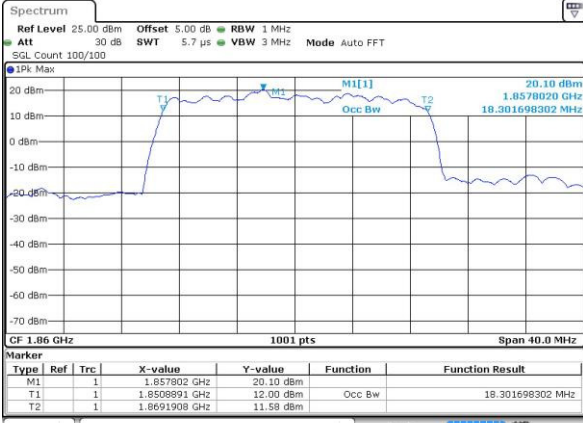

Highest Channel / 15MHz / 16QAM

Date: 12 AUG 2016 12:25:47

LTE Band 2

Lowest Channel / 20MHz / QPSK

Date: 12 AUG 2016 12:32:41

Lowest Channel / 20MHz / 16QAM

Date: 12 AUG 2016 12:32:52

Middle Channel / 20MHz / QPSK

Date: 12 AUG 2016 12:38:46

Middle Channel / 20MHz / 16QAM

Date: 12 AUG 2016 12:39:57

Highest Channel / 20MHz / QPSK

Date: 12 AUG 2016 12:42:19

Highest Channel / 20MHz / 16QAM

Date: 12 AUG 2016 12:42:30

LTE Band 4