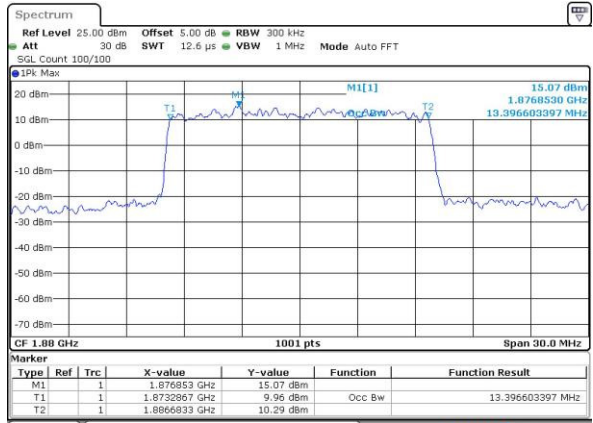

Date: 12 AUG 2016 12:06:31

Highest Channel / 10MHz / QPSK

Date: 12 AUG 2016 12:08:54

Highest Channel / 10MHz / 16QAM

Date: 12 AUG 2016 12:09:04

LTE Band 2

Lowest Channel / 15MHz / QPSK

Date: 12 AUG 2016 12:15:59

Lowest Channel / 15MHz / 16QAM

Date: 12 AUG 2016 12:16:09

Middle Channel / 15MHz / QPSK

Date: 12 AUG 2016 12:23:04

Middle Channel / 15MHz / 16QAM

Date: 12 AUG 2016 12:23:14

Highest Channel / 15MHz / QPSK

Date: 12 AUG 2016 12:25:36

Highest Channel / 15MHz / 16QAM

Date: 12 AUG 2016 12:25:47

LTE Band 2

Lowest Channel / 20MHz / QPSK

Date: 12 AUG 2016 12:32:41

Lowest Channel / 20MHz / 16QAM

Date: 12 AUG 2016 12:32:52

Middle Channel / 20MHz / QPSK