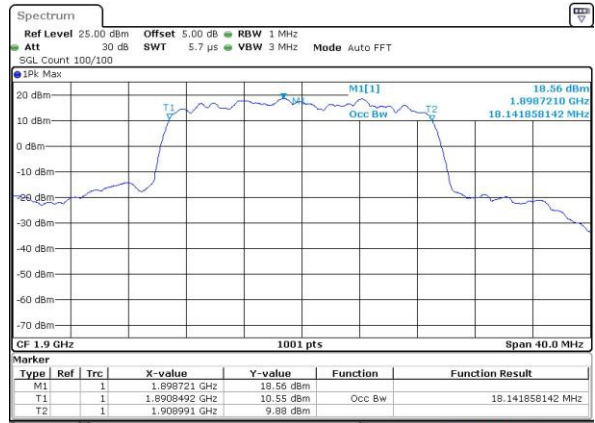

Highest Channel / 15MHz / 16QAM

Date: 12 AUG 2016 12:25:47

LTE Band 2

Lowest Channel / 20MHz / QPSK

Date: 12 AUG 2016 12:32:41

Lowest Channel / 20MHz / 16QAM

Date: 12 AUG 2016 12:32:52

Middle Channel / 20MHz / QPSK

Date: 12 AUG 2016 12:38:46

Middle Channel / 20MHz / 16QAM

Date: 12 AUG 2016 12:39:57

Highest Channel / 20MHz / QPSK

Date: 12 AUG 2016 12:42:19

Highest Channel / 20MHz / 16QAM

Date: 12 AUG 2016 12:42:30

LTE Band 4

Date: 12 AUG 2016 13:55:39

Highest Channel / 1.4MHz / QPSK

Date: 12 AUG 2016 13:58:01

Highest Channel / 1.4MHz / 16QAM

Date: 12 AUG 2016 13:58:12

LTE Band 4

Lowest Channel / 3MHz / QPSK

Date: 12 AUG 2016 14:05:06