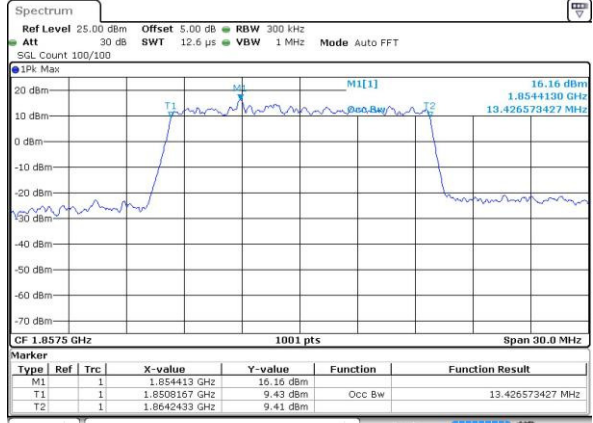

Lowest Channel / 15MHz / 16QAM

Date: 12 AUG 2016 12:16:09