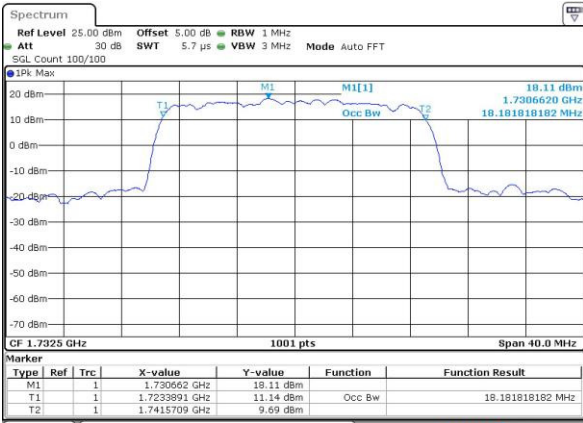

Date: 12 AUG 2016 15:05:02

LTE Band 4

Lowest Channel / 20MHz / QPSK

Date: 12 AUG 2016 15:11:56

Lowest Channel / 20MHz / 16QAM

Date: 12 AUG 2016 15:12:07

Middle Channel / 20MHz / QPSK

Date: 12 AUG 2016 15:19:01

Middle Channel / 20MHz / 16QAM

Date: 12 AUG 2016 15:19:12

Highest Channel / 20MHz / QPSK

Date: 12 AUG 2016 15:21:34

Highest Channel / 20MHz / 16QAM

Date: 12 AUG 2016 15:21:44

LTE Band 5

Lowest Channel / 1.4MHz / QPSK