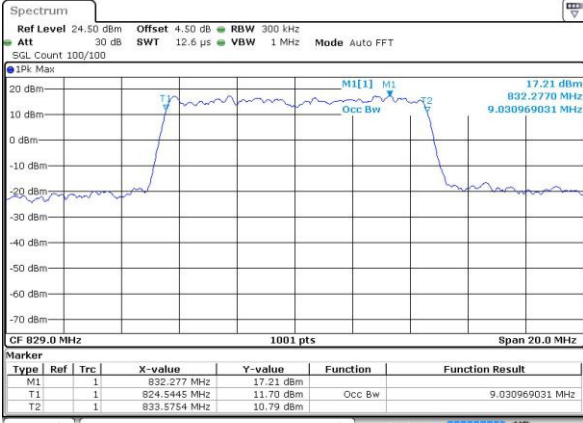

LTE Band 5

Lowest Channel / 5MHz / QPSK

Date: 12 AUG 2016 17:01:49

Lowest Channel / 5MHz / 16QAM

Date: 12 AUG 2016 17:02:00

Middle Channel / 5MHz / QPSK

Date: 12 AUG 2016 17:16:54

Middle Channel / 5MHz / 16QAM

Date: 12 AUG 2016 17:17:04

Highest Channel / 5MHz / QPSK

Date: 12 AUG 2016 17:19:26

Highest Channel / 5MHz / 16QAM

Date: 12 AUG 2016 17:19:36

LTE Band 5

Lowest Channel / 10MHz / QPSK

Date: 12 AUG 2016 17:34:30