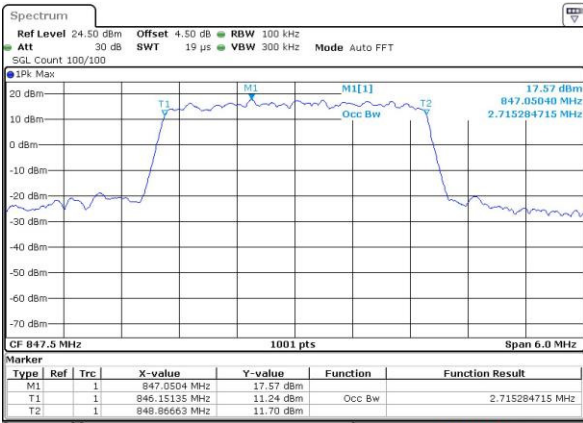

Date: 12 AUG 2016 16:14:05

Highest Channel / 1.4MHz / 16QAM

Date: 12 AUG 2016 16:14:16

LTE Band 5

Lowest Channel / 3MHz / QPSK

Date: 12 AUG 2016 16:29:09

Lowest Channel / 3MHz / 16QAM

Date: 12 AUG 2016 16:29:20

Middle Channel / 3MHz / QPSK

Date: 12 AUG 2016 16:44:13

Middle Channel / 3MHz / 16QAM

Date: 12 AUG 2016 16:44:24

Highest Channel / 3MHz / QPSK

Date: 12 AUG 2016 16:46:45

Highest Channel / 3MHz / 16QAM

Date: 12 AUG 2016 16:46:56

LTE Band 5

Lowest Channel / 5MHz / QPSK

Date: 12 AUG 2016 17:01:49

Lowest Channel / 5MHz / 16QAM

Date: 12 AUG 2016 17:02:00

Middle Channel / 5MHz / QPSK

Date: 12 AUG 2016 17:16:54

Middle Channel / 5MHz / 16QAM