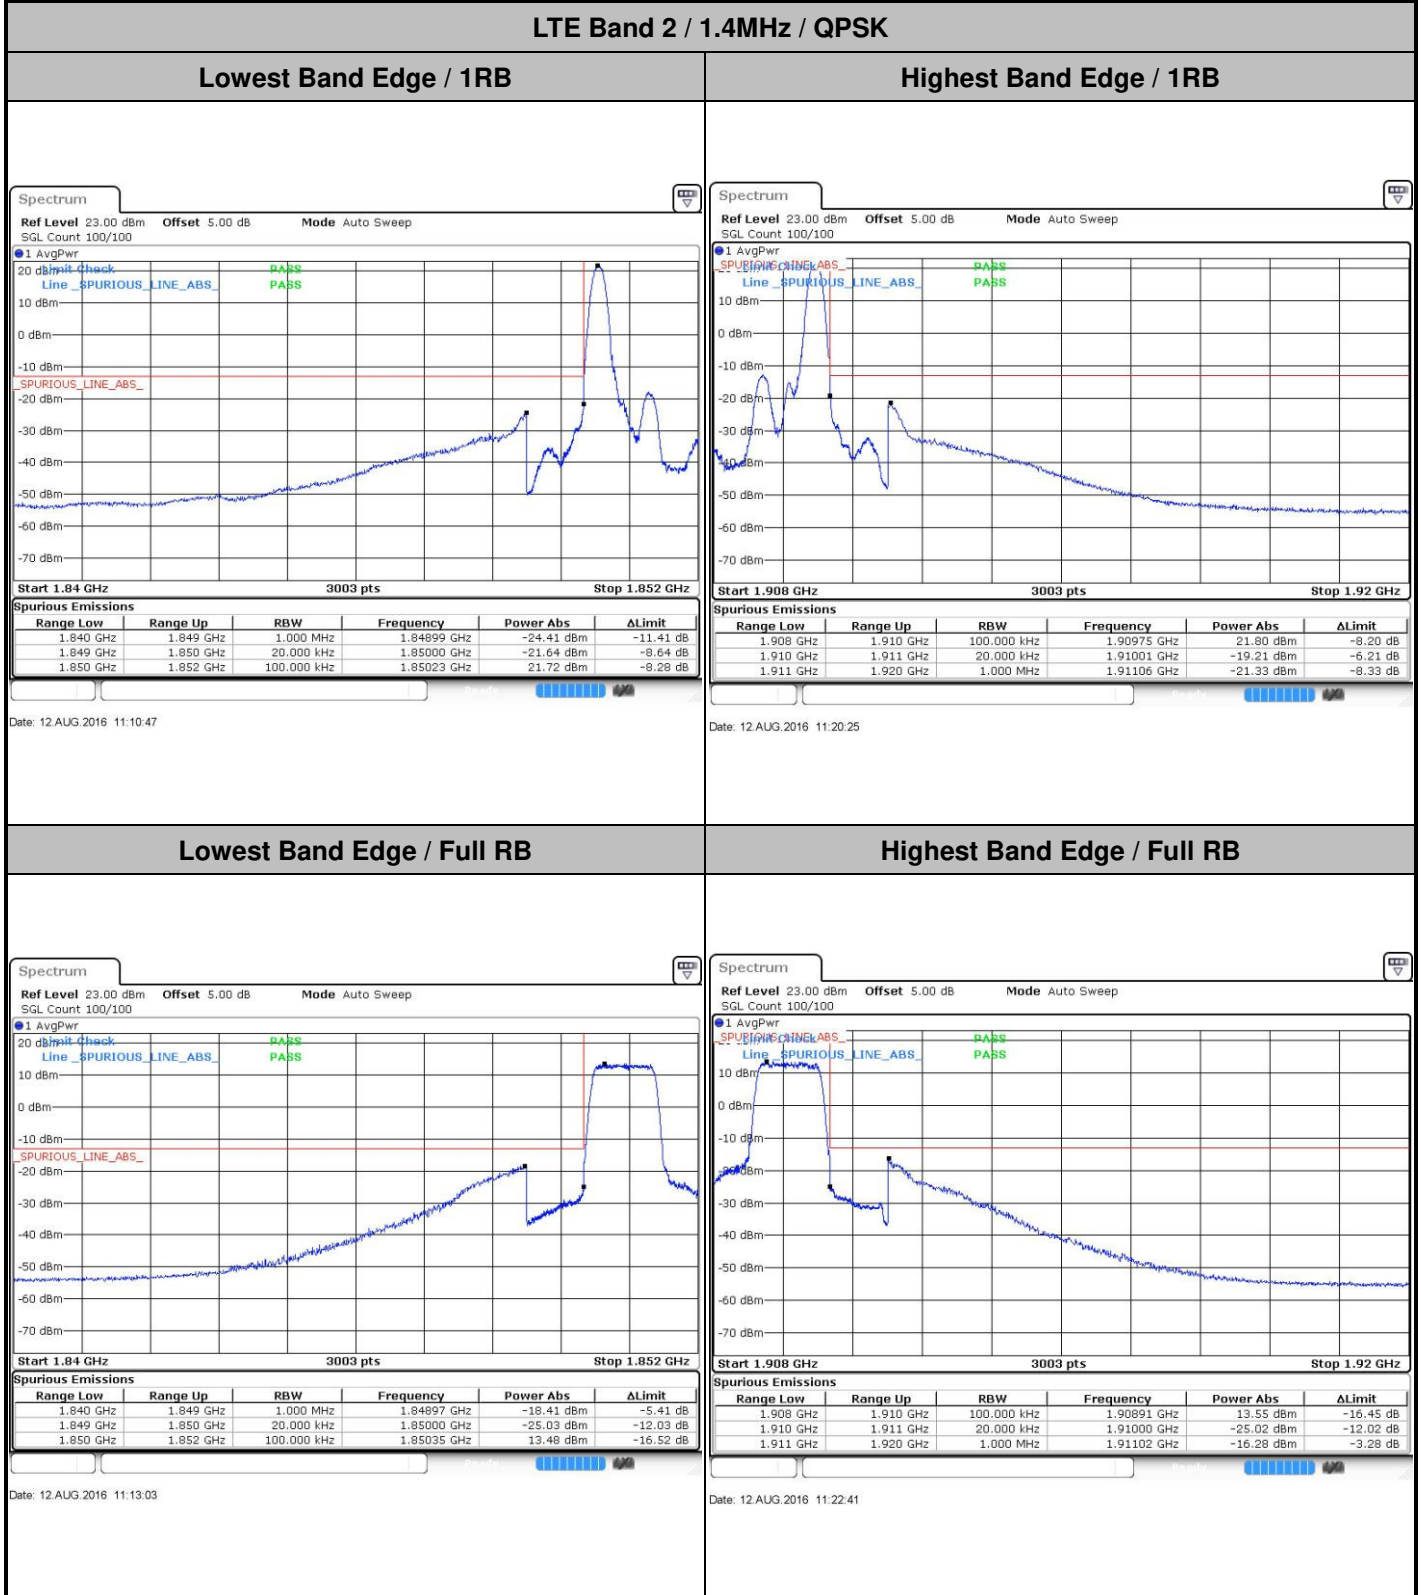

Date: 25 AUG 2016 11:40:37

LTE Band 7

Lowest Channel / 20MHz / QPSK

Date: 25 AUG 2016 11:56:17

Lowest Channel / 20MHz / 16QAM

Date: 25 AUG 2016 11:55:56

Middle Channel / 20MHz / QPSK

Date: 25 AUG 2016 11:56:38

Middle Channel / 20MHz / 16QAM

Date: 25 AUG 2016 11:56:59

Highest Channel / 20MHz / QPSK

Date: 25 AUG 2016 11:57:41

Highest Channel / 20MHz / 16QAM

Date: 25 AUG 2016 11:57:20

# Conducted Band Edge

LTE Band 2 / 1.4MHz / 16QAM

Lowest Band Edge / 1 RB

Date: 12.AUG.2016 11:11:55

Highest Band Edge / 1 RB

Date: 12.AUG.2016 11:21:33

Lowest Band Edge / Full RB

Date: 12.AUG.2016 11:14:11

Highest Band Edge / Full RB

Date: 12.AUG.2016 11:23:49