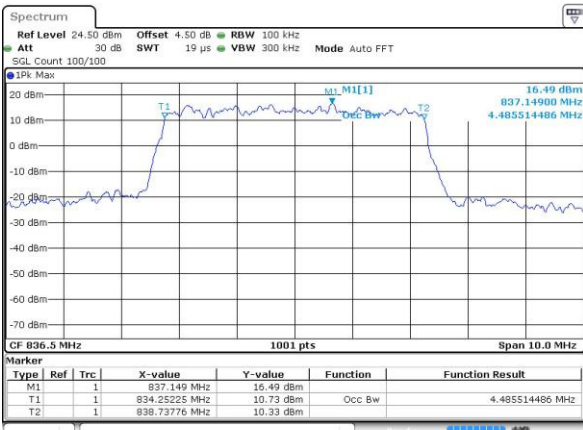

LTE Band 5

Lowest Channel / 5MHz / QPSK

Date: 12 AUG 2016 17:01:49

Lowest Channel / 5MHz / 16QAM

Date: 12 AUG 2016 17:02:00

Middle Channel / 5MHz / QPSK

Date: 12 AUG 2016 17:16:54

Middle Channel / 5MHz / 16QAM

Date: 12 AUG 2016 17:17:04

Highest Channel / 5MHz / QPSK

Date: 12 AUG 2016 17:19:26

Highest Channel / 5MHz / 16QAM

Date: 12 AUG 2016 17:19:36

LTE Band 5

Lowest Channel / 10MHz / QPSK

Date: 12 AUG 2016 17:34:30