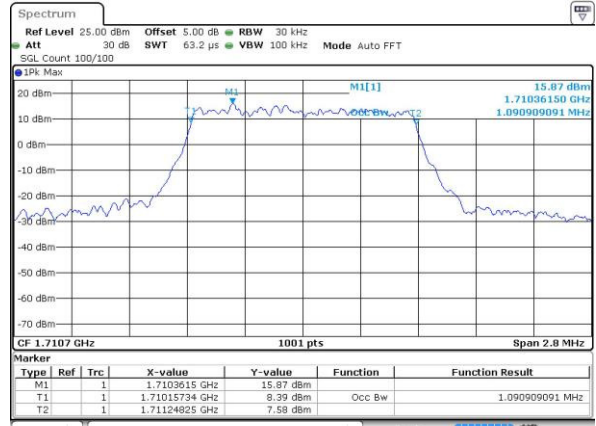

Lowest Channel / 1.4MHz / 16QAM

Date: 12 AUG 2016 13:48:34