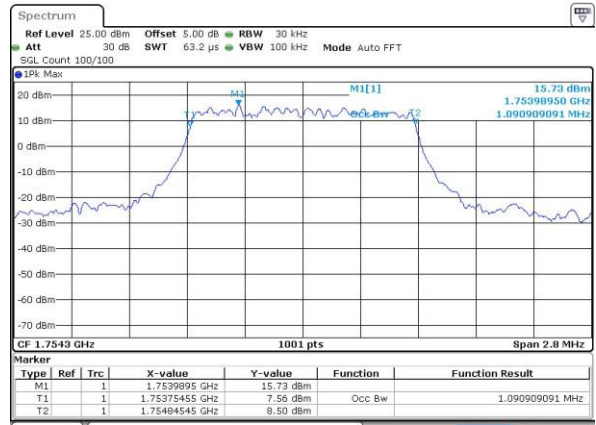

Date: 12 AUG 2016 12:38:46

Middle Channel / 20MHz / 16QAM

Date: 12 AUG 2016 12:39:57

Highest Channel / 20MHz / QPSK

Date: 12 AUG 2016 12:42:19

Highest Channel / 20MHz / 16QAM

Date: 12 AUG 2016 12:42:30

LTE Band 4

Lowest Channel / 1.4MHz / QPSK

Date: 12 AUG 2016 13:48:23

Lowest Channel / 1.4MHz / 16QAM

Date: 12 AUG 2016 13:48:34

Middle Channel / 1.4MHz / QPSK

Date: 12 AUG 2016 13:55:28

Middle Channel / 1.4MHz / 16QAM

Date: 12 AUG 2016 13:55:39

Highest Channel / 1.4MHz / QPSK

Date: 12 AUG 2016 13:58:01

Highest Channel / 1.4MHz / 16QAM

Date: 12 AUG 2016 13:58:12

LTE Band 4

Lowest Channel / 3MHz / QPSK

Date: 12 AUG 2016 14:05:06