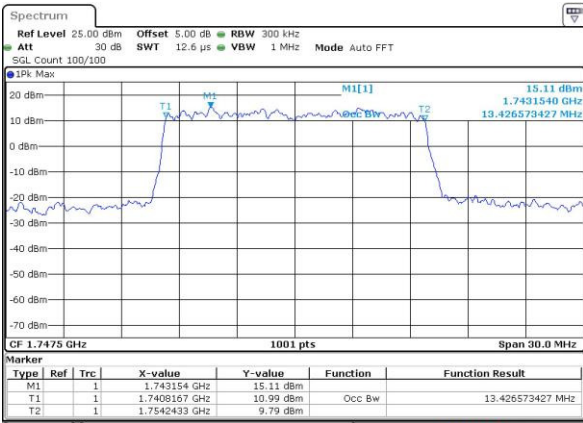

Highest Channel / 10MHz / QPSK

Date: 12 AUG 2016 14:48:09

Highest Channel / 10MHz / 16QAM

Date: 12 AUG 2016 14:48:19

LTE Band 4

Lowest Channel / 15MHz / QPSK

Date: 12 AUG 2016 14:55:13

Lowest Channel / 15MHz / 16QAM

Date: 12 AUG 2016 14:55:24

Middle Channel / 15MHz / QPSK

Date: 12 AUG 2016 15:02:18

Middle Channel / 15MHz / 16QAM

Date: 12 AUG 2016 15:02:29

Highest Channel / 15MHz / QPSK

Date: 12 AUG 2016 15:04:51

Highest Channel / 15MHz / 16QAM

Date: 12 AUG 2016 15:05:02

LTE Band 4

Lowest Channel / 20MHz / QPSK

Date: 12 AUG 2016 15:11:56

Lowest Channel / 20MHz / 16QAM

Date: 12 AUG 2016 15:12:07

Middle Channel / 20MHz / QPSK

Date: 12 AUG 2016 15:19:01