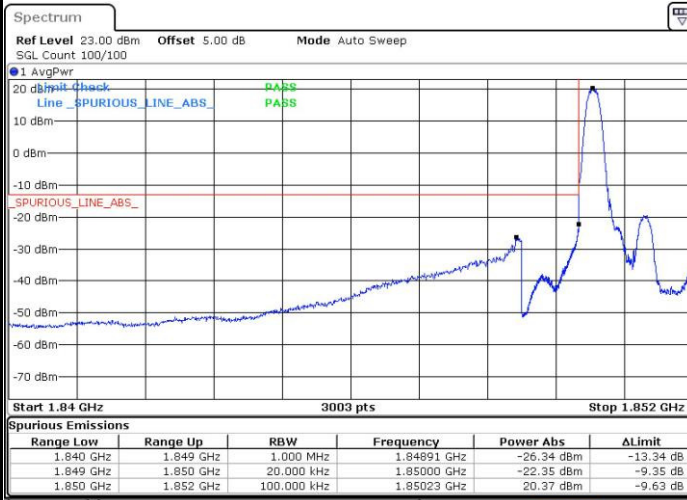

Date: 25 AUG 2016 11:40:37

LTE Band 7

Lowest Channel / 20MHz / QPSK

Date: 25 AUG 2016 11:56:17

Lowest Channel / 20MHz / 16QAM

Date: 25 AUG 2016 11:55:56

Middle Channel / 20MHz / QPSK

Date: 25 AUG 2016 11:56:38

Middle Channel / 20MHz / 16QAM

Date: 25 AUG 2016 11:56:59

Highest Channel / 20MHz / QPSK

Date: 25 AUG 2016 11:57:41

Highest Channel / 20MHz / 16QAM

Date: 25 AUG 2016 11:57:20

# Conducted Band Edge

LTE Band 2 / 1.4MHz / 16QAM

Lowest Band Edge / 1 RB

Date: 12.AUG.2016 11:11:55

Highest Band Edge / 1 RB

Date: 12.AUG.2016 11:21:33

Lowest Band Edge / Full RB

Date: 12.AUG.2016 11:14:11

Highest Band Edge / Full RB

Date: 12.AUG.2016 11:23:49