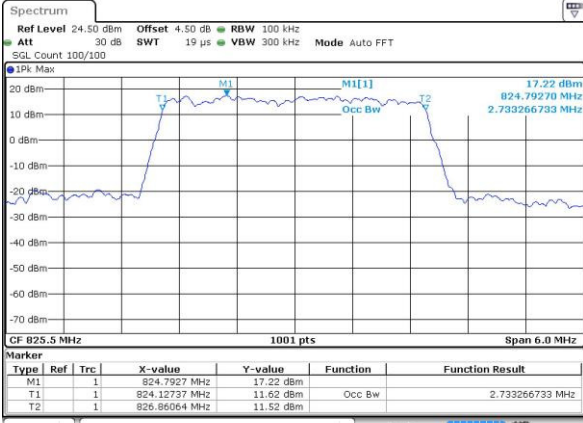

Date: 12 AUG 2016 15:56:29

Lowest Channel / 1.4MHz / 16QAM

Date: 12 AUG 2016 15:56:39

Middle Channel / 1.4MHz / QPSK

Date: 12 AUG 2016 16:11:33

Middle Channel / 1.4MHz / 16QAM

Date: 12 AUG 2016 16:11:43

Highest Channel / 1.4MHz / QPSK

Date: 12 AUG 2016 16:14:05

Highest Channel / 1.4MHz / 16QAM

Date: 12 AUG 2016 16:14:16

LTE Band 5

Lowest Channel / 3MHz / QPSK

Date: 12 AUG 2016 16:29:09

Lowest Channel / 3MHz / 16QAM

Date: 12 AUG 2016 16:29:20