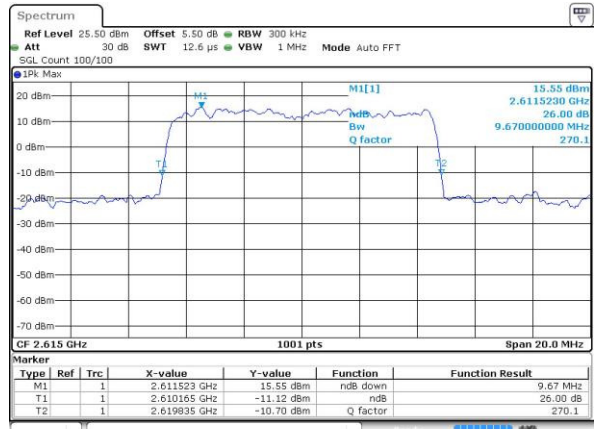

Middle Channel / 10MHz / 16QAM

Date: 27 AUG 2016 12:35:28

Highest Channel / 10MHz / QPSK

Date: 27 AUG 2016 14:16:28

Highest Channel / 10MHz / 16QAM

Date: 27 AUG 2016 14:16:54

LTE Band 38

Lowest Channel / 15MHz / QPSK