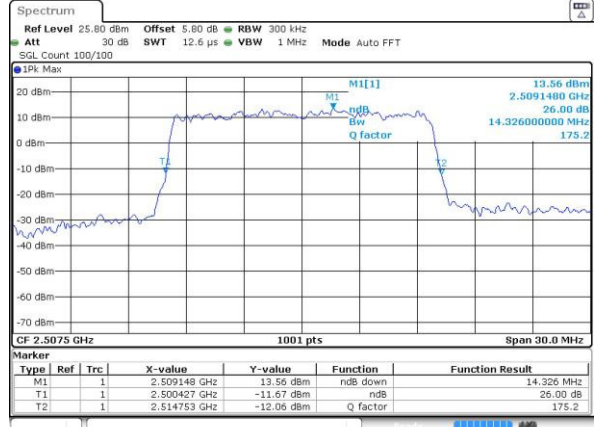

Highest Channel / 10MHz / 16QAM

Date: 24 AUG 2016 00:26:00

LTE Band 7

Lowest Channel / 15MHz / QPSK

Date: 24 AUG 2016 00:41:16

Lowest Channel / 15MHz / 16QAM

Date: 24 AUG 2016 00:40:55

Middle Channel / 15MHz / QPSK

Date: 24 AUG 2016 01:30:40

Middle Channel / 15MHz / 16QAM

Date: 24 AUG 2016 00:41:57

Highest Channel / 15MHz / QPSK

Date: 24 AUG 2016 00:42:39

Highest Channel / 15MHz / 16QAM

Date: 24 AUG 2016 00:42:18

LTE Band 7