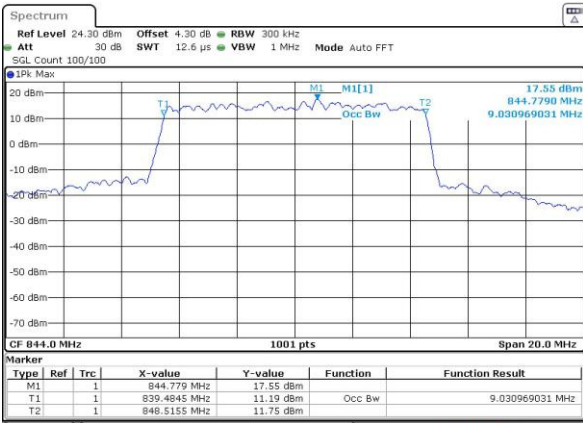

Date: 23 AUG 2016 22:56:11

Middle Channel / 5MHz / 16QAM

Date: 23 AUG 2016 22:56:22

Highest Channel / 5MHz / QPSK

Date: 23 AUG 2016 22:56:43

Highest Channel / 5MHz / 16QAM

Date: 23 AUG 2016 22:56:53

LTE Band 5

Lowest Channel / 10MHz / QPSK

Date: 23 AUG 2016 23:13:47

Lowest Channel / 10MHz / 16QAM

Date: 23 AUG 2016 23:13:57

Middle Channel / 10MHz / QPSK

Date: 23 AUG 2016 23:28:50

Middle Channel / 10MHz / 16QAM

Date: 23 AUG 2016 23:29:01

Highest Channel / 10MHz / QPSK

Date: 23 AUG 2016 23:31:22

Highest Channel / 10MHz / 16QAM

Date: 23 AUG 2016 23:31:32

LTE Band 7

Lowest Channel / 5MHz / QPSK

Date: 24 AUG 2016 00:07:13

Lowest Channel / 5MHz / 16QAM