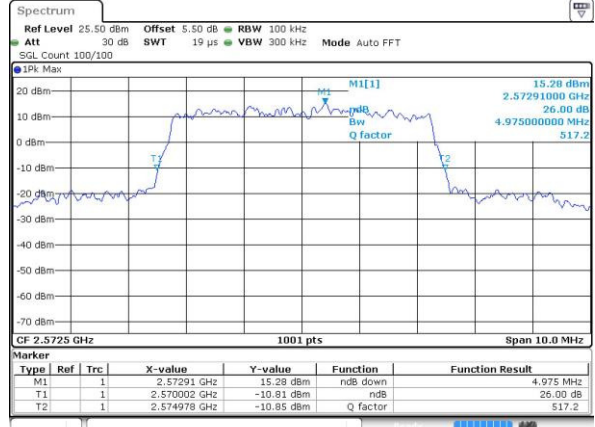

Highest Channel / 20MHz / QPSK

Date: 24 AUG 2016 00:59:17

Highest Channel / 20MHz / 16QAM

Date: 24 AUG 2016 00:58:56

LTE Band 38

Lowest Channel / 5MHz / QPSK

Date: 27 AUG 2016 10:56:45

Lowest Channel / 5MHz / 16QAM