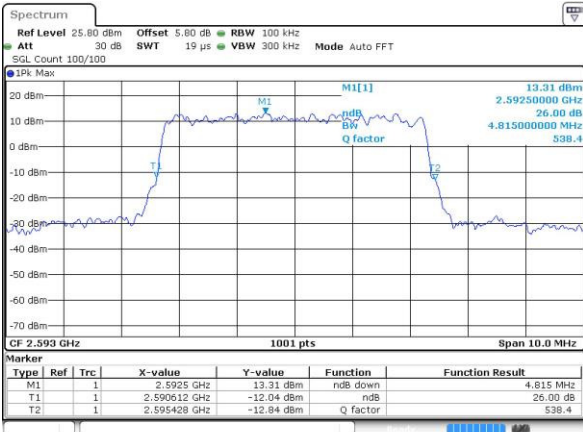

LTE Band 41

Lowest Channel / 5MHz / QPSK

Date: 3.SEP.2016 15:44:29

Lowest Channel / 5MHz / 16QAM

Date: 3.SEP.2016 15:01:59

Middle Channel / 5MHz / QPSK

Date: 3.SEP.2016 15:19:34

Middle Channel / 5MHz / 16QAM

Date: 3.SEP.2016 15:02:15

Highest Channel / 5MHz / QPSK

Date: 3.SEP.2016 15:03:00

Highest Channel / 5MHz / 16QAM

Date: 3.SEP.2016 15:03:15

LTE Band 41

Lowest Channel / 10MHz / QPSK

Date: 3.SEP.2016 15:06:49