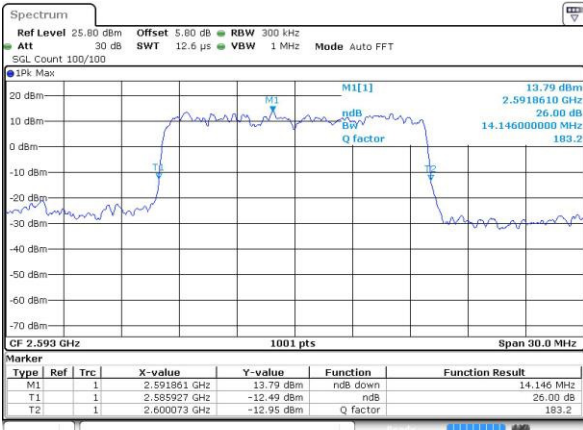

Highest Channel / 10MHz / 16QAM

Date: 3.SEP.2016 15:07:38

LTE Band 41

Lowest Channel / 15MHz / QPSK

Date: 3.SEP.2016 15:08:20

Lowest Channel / 15MHz / 16QAM

Date: 3.SEP.2016 15:11:07

Middle Channel / 15MHz / QPSK

Date: 3.SEP.2016 15:09:09

Middle Channel / 15MHz / 16QAM

Date: 3.SEP.2016 15:08:54

Highest Channel / 15MHz / QPSK

Date: 3.SEP.2016 15:09:27

Highest Channel / 15MHz / 16QAM

Date: 3.SEP.2016 15:10:18

LTE Band 41