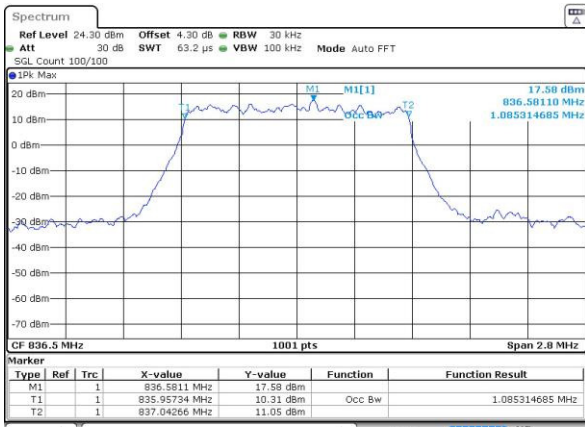

Mode	LTE Band 41 : 99%OBW(MHz)											
BW	1.4MHz		3MHz		5MHz		10MHz		15MHz		20MHz	
Mod.	QPSK	16QAM	QPSK	16QAM	QPSK	16QAM	QPSK	16QAM	QPSK	16QAM	QPSK	16QAM
Lowest CH	-	-	-	-	4.48	4.5	9.01	9.03	13.37	13.49	18.38	18.38
Middle CH	-	-	-	-	4.47	4.45	8.95	9.05	13.4	13.4	18.3	18.3
Highest CH	-	-	-	-	4.54	4.46	9.01	9.05	13.37	13.4	18.34	18.22

LTE Band 5

Lowest Channel / 1.4MHz / QPSK

Date: 23 AUG 2016 21:35:50

Lowest Channel / 1.4MHz / 16QAM

Date: 23 AUG 2016 21:36:00

Middle Channel / 1.4MHz / QPSK

Date: 23 AUG 2016 21:50:53

Middle Channel / 1.4MHz / 16QAM

Date: 23 AUG 2016 21:51:04

Highest Channel / 1.4MHz / QPSK

Date: 23 AUG 2016 21:53:25

Highest Channel / 1.4MHz / 16QAM

Date: 23 AUG 2016 21:53:36

LTE Band 5

Lowest Channel / 3MHz / QPSK

Date: 23 AUG 2016 22:08:29