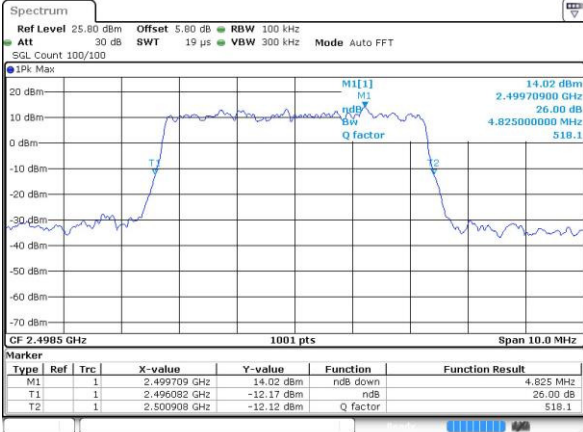

LTE Band 41

Lowest Channel / 5MHz / QPSK

Date: 3.SEP.2016 15:44:29