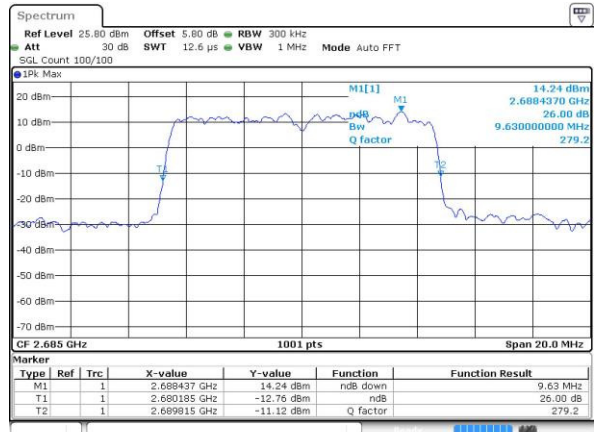

Date: 3.SEP.2016 15:02:15

Highest Channel / 5MHz / QPSK

Date: 3.SEP.2016 15:03:00

Highest Channel / 5MHz / 16QAM

Date: 3.SEP.2016 15:03:15

LTE Band 41

Lowest Channel / 10MHz / QPSK

Date: 3.SEP.2016 15:06:49

Lowest Channel / 10MHz / 16QAM

Date: 3.SEP.2016 15:06:25

Middle Channel / 10MHz / QPSK

Date: 3.SEP.2016 15:07:06

Middle Channel / 10MHz / 16QAM

Date: 3.SEP.2016 15:07:21

Highest Channel / 10MHz / QPSK

Date: 3.SEP.2016 15:07:51

Highest Channel / 10MHz / 16QAM

Date: 3.SEP.2016 15:07:38

LTE Band 41

Lowest Channel / 15MHz / QPSK

Date: 3.SEP.2016 15:08:20

Lowest Channel / 15MHz / 16QAM

Date: 3.SEP.2016 15:11:07

Middle Channel / 15MHz / QPSK