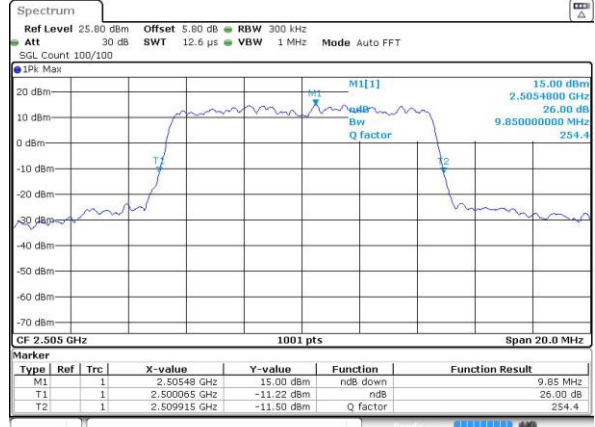

Lowest Channel / 10MHz / 16QAM

Date: 24 AUG 2016 00:24:37