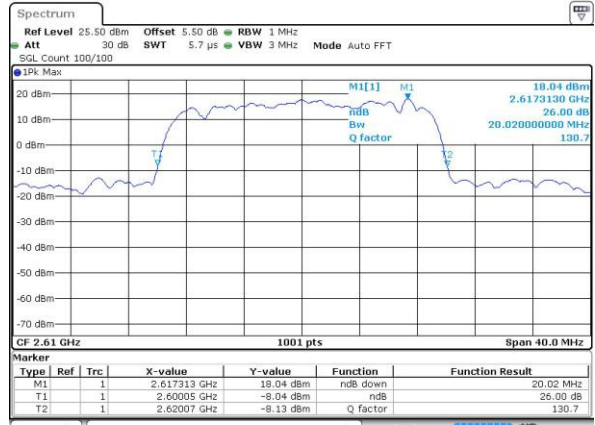

Date: 27 AUG 2016 14:53:07

Highest Channel / 15MHz / 16QAM

Date: 27 AUG 2016 14:53:33

LTE Band 38

Lowest Channel / 20MHz / QPSK

Date: 27 AUG 2016 15:18:17

Lowest Channel / 20MHz / 16QAM

Date: 27 AUG 2016 15:18:47

Middle Channel / 20MHz / QPSK

Date: 27 AUG 2016 15:43:45

Middle Channel / 20MHz / 16QAM

Date: 27 AUG 2016 15:44:19

Highest Channel / 20MHz / QPSK

Date: 27 AUG 2016 16:19:52

Highest Channel / 20MHz / 16QAM

Date: 27 AUG 2016 16:19:18

LTE Band 41

Lowest Channel / 5MHz / QPSK

Date: 3.SEP.2016 15:44:29

Lowest Channel / 5MHz / 16QAM

Date: 3.SEP.2016 15:01:59

Middle Channel / 5MHz / QPSK

Date: 3.SEP.2016 15:19:34

Middle Channel / 5MHz / 16QAM

Date: 3.SEP.2016 15:02:15

Highest Channel / 5MHz / QPSK

Date: 3.SEP.2016 15:03:00

Highest Channel / 5MHz / 16QAM

Date: 3.SEP.2016 15:03:15

LTE Band 41

Lowest Channel / 10MHz / QPSK

Date: 3.SEP.2016 15:06:49