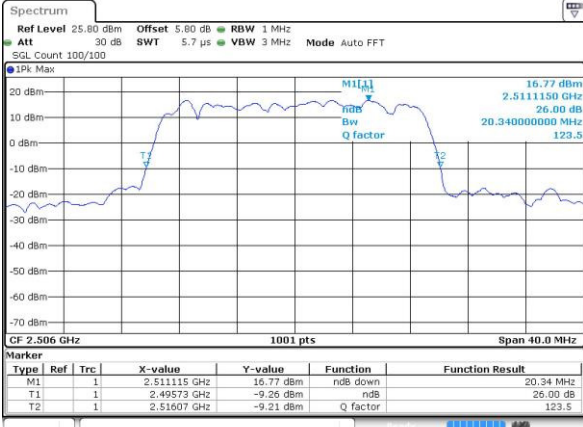

LTE Band 41

Lowest Channel / 20MHz / QPSK

Date: 3.SEP.2016 15:14:12