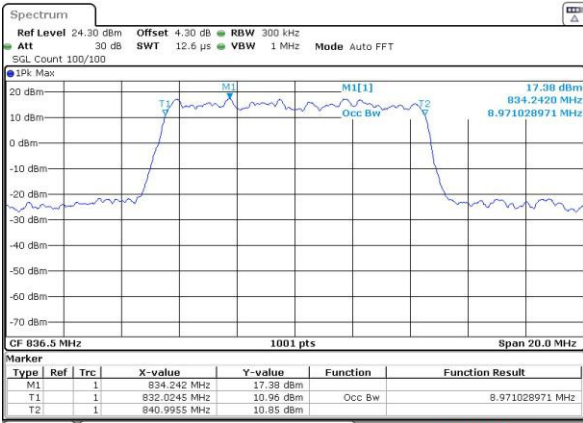

Date: 23 AUG 2016 22:56:11

Middle Channel / 5MHz / 16QAM

Date: 23 AUG 2016 22:56:22

Highest Channel / 5MHz / QPSK

Date: 23 AUG 2016 22:56:43

Highest Channel / 5MHz / 16QAM

Date: 23 AUG 2016 22:56:53

LTE Band 5

Lowest Channel / 10MHz / QPSK

Date: 23 AUG 2016 23:13:47

Lowest Channel / 10MHz / 16QAM

Date: 23 AUG 2016 23:13:57

Middle Channel / 10MHz / QPSK

Date: 23 AUG 2016 23:28:50

Middle Channel / 10MHz / 16QAM

Date: 23 AUG 2016 23:29:01

Highest Channel / 10MHz / QPSK

Date: 23 AUG 2016 23:31:22

Highest Channel / 10MHz / 16QAM

Date: 23 AUG 2016 23:31:32

LTE Band 7

Lowest Channel / 5MHz / QPSK

Date: 24 AUG 2016 00:07:13

Lowest Channel / 5MHz / 16QAM