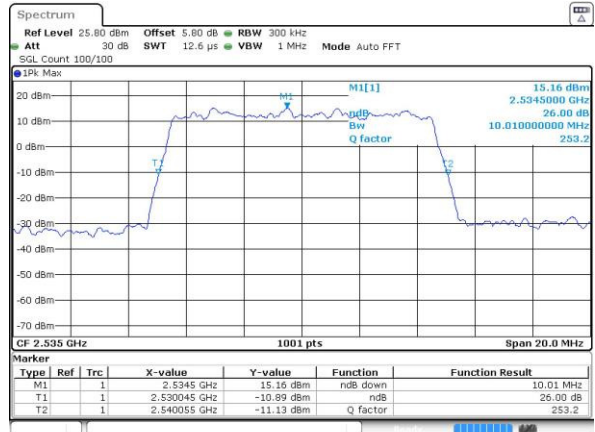

Date: 24 AUG 2016 00:08:06

Highest Channel / 5MHz / QPSK

Date: 24 AUG 2016 00:08:48

Highest Channel / 5MHz / 16QAM

Date: 24 AUG 2016 00:09:15

LTE Band 7

Lowest Channel / 10MHz / QPSK

Date: 24 AUG 2016 00:24:17

Lowest Channel / 10MHz / 16QAM

Date: 24 AUG 2016 00:24:37

Middle Channel / 10MHz / QPSK

Date: 24 AUG 2016 00:25:19

Middle Channel / 10MHz / 16QAM

Date: 24 AUG 2016 00:24:58

Highest Channel / 10MHz / QPSK

Date: 24 AUG 2016 00:25:40

Highest Channel / 10MHz / 16QAM

Date: 24 AUG 2016 00:26:00

LTE Band 7

Lowest Channel / 15MHz / QPSK

Date: 24 AUG 2016 00:41:16

Lowest Channel / 15MHz / 16QAM

Date: 24 AUG 2016 00:40:55

Middle Channel / 15MHz / QPSK