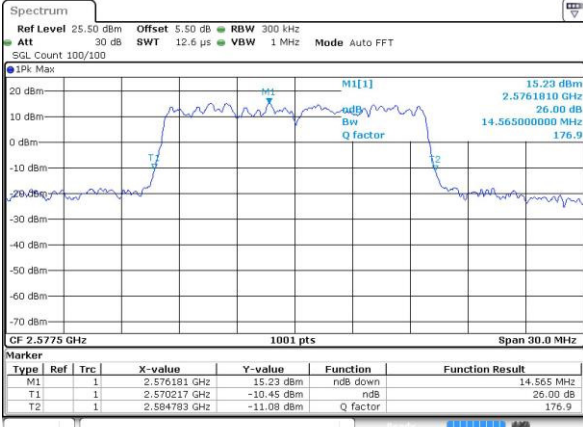

Middle Channel / 10MHz / 16QAM

Date: 27 AUG 2016 12:35:28

Highest Channel / 10MHz / QPSK

Date: 27 AUG 2016 14:16:28

Highest Channel / 10MHz / 16QAM

Date: 27 AUG 2016 14:16:54

LTE Band 38

Lowest Channel / 15MHz / QPSK