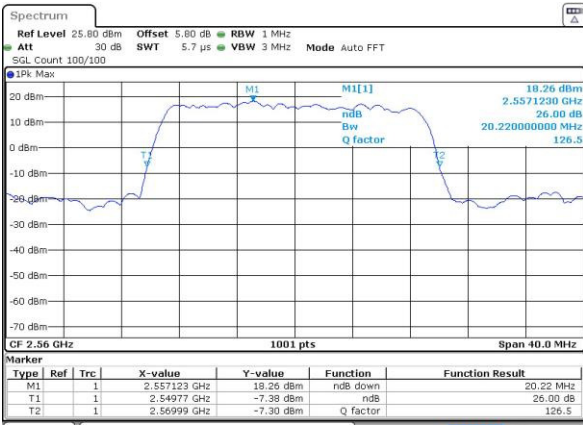

Lowest Channel / 20MHz / QPSK

Date: 24 AUG 2016 00:57:54

Lowest Channel / 20MHz / 16QAM

Date: 24 AUG 2016 00:57:33

Middle Channel / 20MHz / QPSK

Date: 24 AUG 2016 00:58:15

Middle Channel / 20MHz / 16QAM

Date: 24 AUG 2016 00:58:35

Highest Channel / 20MHz / QPSK

Date: 24 AUG 2016 00:59:17

Highest Channel / 20MHz / 16QAM

Date: 24 AUG 2016 00:58:56

LTE Band 38

Lowest Channel / 5MHz / QPSK

Date: 27 AUG 2016 10:56:45

Lowest Channel / 5MHz / 16QAM