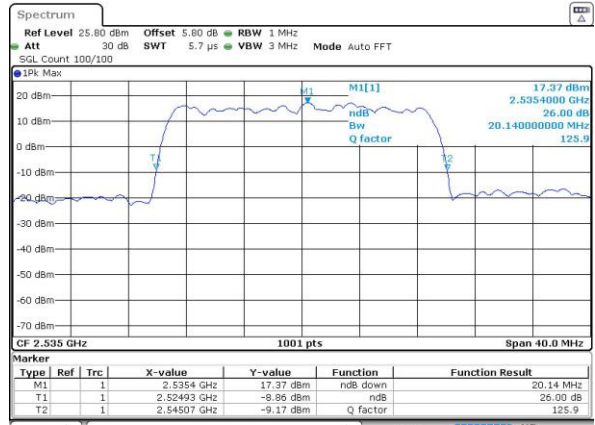

Date: 24 AUG 2016 01:30:40

Middle Channel / 15MHz / 16QAM

Date: 24 AUG 2016 00:41:57

Highest Channel / 15MHz / QPSK

Date: 24 AUG 2016 00:42:39

Highest Channel / 15MHz / 16QAM

Date: 24 AUG 2016 00:42:18

LTE Band 7

Lowest Channel / 20MHz / QPSK

Date: 24 AUG 2016 00:57:54

Lowest Channel / 20MHz / 16QAM

Date: 24 AUG 2016 00:57:33

Middle Channel / 20MHz / QPSK

Date: 24 AUG 2016 00:58:15

Middle Channel / 20MHz / 16QAM

Date: 24 AUG 2016 00:58:35

Highest Channel / 20MHz / QPSK

Date: 24 AUG 2016 00:59:17

Highest Channel / 20MHz / 16QAM

Date: 24 AUG 2016 00:58:56

LTE Band 38

Lowest Channel / 5MHz / QPSK

Date: 27 AUG 2016 10:56:45

Lowest Channel / 5MHz / 16QAM