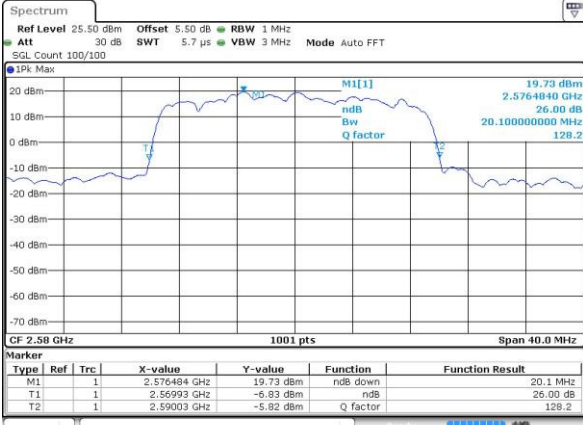

Date: 27 AUG 2016 14:53:07

Highest Channel / 15MHz / 16QAM

Date: 27 AUG 2016 14:53:33

LTE Band 38

Lowest Channel / 20MHz / QPSK

Date: 27 AUG 2016 15:18:17

Lowest Channel / 20MHz / 16QAM

Date: 27 AUG 2016 15:18:47