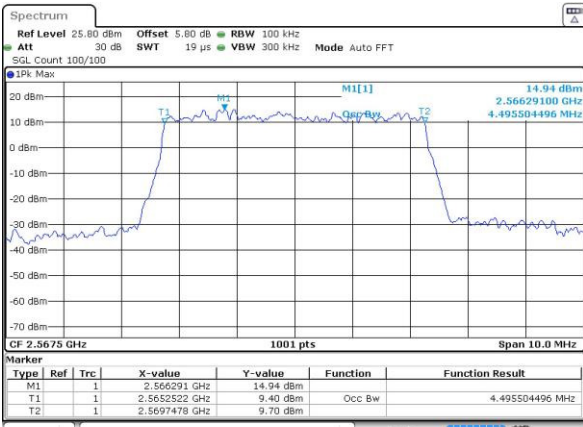

Highest Channel / 10MHz / QPSK

Date: 23 AUG 2016 23:31:22

Highest Channel / 10MHz / 16QAM

Date: 23 AUG 2016 23:31:32

LTE Band 7

Lowest Channel / 5MHz / QPSK

Date: 24 AUG 2016 00:07:13

Lowest Channel / 5MHz / 16QAM

Date: 24 AUG 2016 00:07:35

Middle Channel / 5MHz / QPSK

Date: 24 AUG 2016 00:08:16

Middle Channel / 5MHz / 16QAM

Date: 24 AUG 2016 00:07:56

Highest Channel / 5MHz / QPSK

Date: 24 AUG 2016 00:08:37

Highest Channel / 5MHz / 16QAM