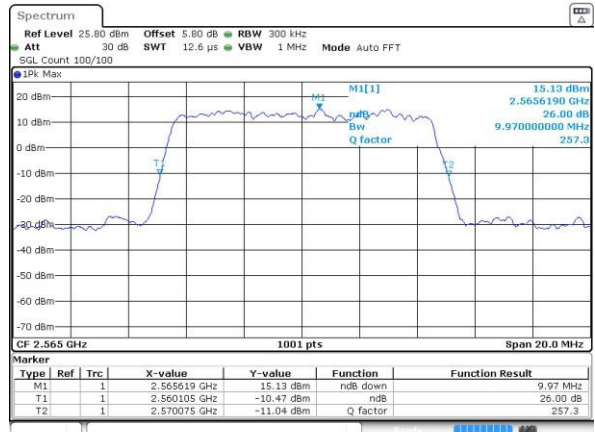

Date: 24 AUG 2016 00:08:06

Highest Channel / 5MHz / QPSK

Date: 24 AUG 2016 00:08:48

Highest Channel / 5MHz / 16QAM

Date: 24 AUG 2016 00:09:15

LTE Band 7

Lowest Channel / 10MHz / QPSK

Date: 24 AUG 2016 00:24:17

Lowest Channel / 10MHz / 16QAM

Date: 24 AUG 2016 00:24:37

Middle Channel / 10MHz / QPSK

Date: 24 AUG 2016 00:25:19

Middle Channel / 10MHz / 16QAM

Date: 24 AUG 2016 00:24:58

Highest Channel / 10MHz / QPSK

Date: 24 AUG 2016 00:25:40

Highest Channel / 10MHz / 16QAM

Date: 24 AUG 2016 00:26:00

LTE Band 7

Lowest Channel / 15MHz / QPSK

Date: 24 AUG 2016 00:41:16

Lowest Channel / 15MHz / 16QAM

Date: 24 AUG 2016 00:40:55

Middle Channel / 15MHz / QPSK