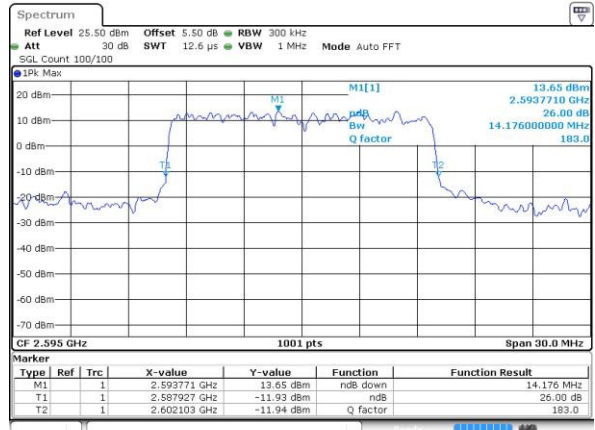

Middle Channel / 10MHz / 16QAM

Date: 27 AUG 2016 12:35:28

Highest Channel / 10MHz / QPSK

Date: 27 AUG 2016 14:16:28

Highest Channel / 10MHz / 16QAM

Date: 27 AUG 2016 14:16:54

LTE Band 38

Lowest Channel / 15MHz / QPSK

Date: 27 AUG 2016 14:19:21

Lowest Channel / 15MHz / 16QAM

Date: 27 AUG 2016 14:18:49

Middle Channel / 15MHz / QPSK

Date: 27 AUG 2016 14:49:42

Middle Channel / 15MHz / 16QAM

Date: 27 AUG 2016 14:50:09

Highest Channel / 15MHz / QPSK

Date: 27 AUG 2016 14:53:07

Highest Channel / 15MHz / 16QAM

Date: 27 AUG 2016 14:53:33

LTE Band 38

Lowest Channel / 20MHz / QPSK

Date: 27 AUG 2016 15:18:17

Lowest Channel / 20MHz / 16QAM

Date: 27 AUG 2016 15:18:47