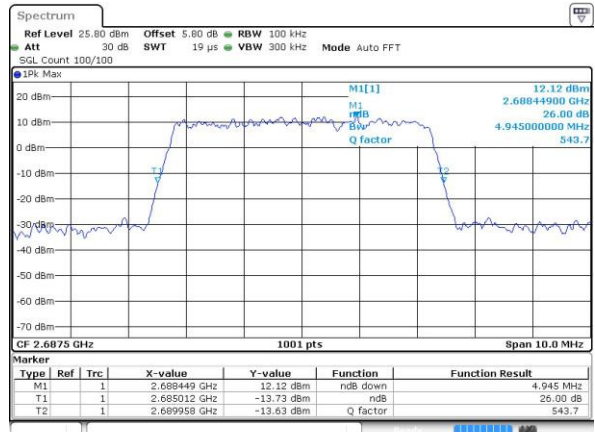

LTE Band 41

Lowest Channel / 5MHz / QPSK

Date: 3.SEP.2016 15:44:29

Lowest Channel / 5MHz / 16QAM

Date: 3.SEP.2016 15:01:59

Middle Channel / 5MHz / QPSK

Date: 3.SEP.2016 15:19:34

Middle Channel / 5MHz / 16QAM

Date: 3.SEP.2016 15:02:15

Highest Channel / 5MHz / QPSK

Date: 3.SEP.2016 15:03:00

Highest Channel / 5MHz / 16QAM

Date: 3.SEP.2016 15:03:15

LTE Band 41

Lowest Channel / 10MHz / QPSK

Date: 3.SEP.2016 15:06:49