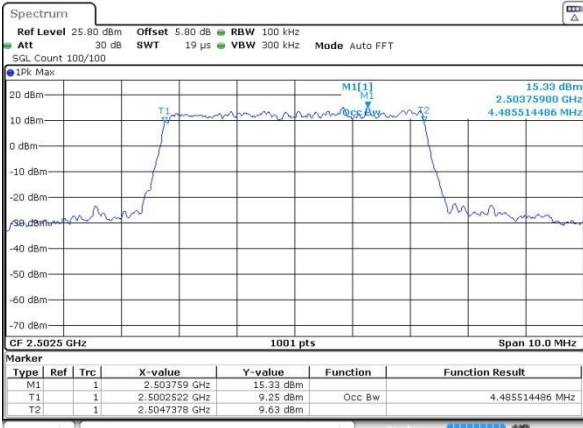

Highest Channel / 10MHz / QPSK

Date: 23 AUG 2016 23:31:22

Highest Channel / 10MHz / 16QAM

Date: 23 AUG 2016 23:31:32

LTE Band 7

Lowest Channel / 5MHz / QPSK

Date: 24 AUG 2016 00:07:13

Lowest Channel / 5MHz / 16QAM