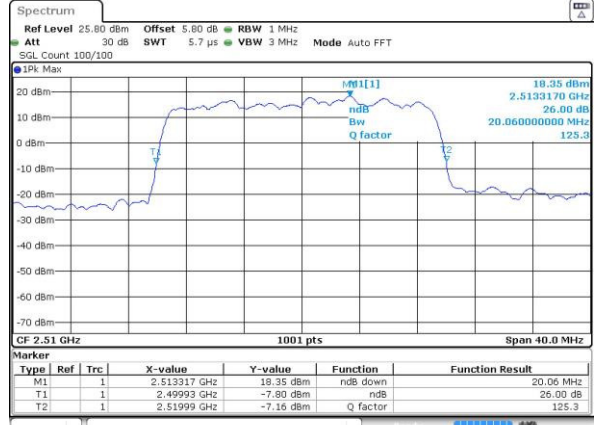

Highest Channel / 10MHz / 16QAM

Date: 24 AUG 2016 00:26:00

LTE Band 7

Lowest Channel / 15MHz / QPSK

Date: 24 AUG 2016 00:41:16

Lowest Channel / 15MHz / 16QAM

Date: 24 AUG 2016 00:40:55

Middle Channel / 15MHz / QPSK

Date: 24 AUG 2016 01:30:40

Middle Channel / 15MHz / 16QAM

Date: 24 AUG 2016 00:41:57

Highest Channel / 15MHz / QPSK

Date: 24 AUG 2016 00:42:39

Highest Channel / 15MHz / 16QAM

Date: 24 AUG 2016 00:42:18

LTE Band 7

Lowest Channel / 20MHz / QPSK

Date: 24 AUG 2016 00:57:54

Lowest Channel / 20MHz / 16QAM

Date: 24 AUG 2016 00:57:33

Middle Channel / 20MHz / QPSK

Date: 24 AUG 2016 00:58:15

Middle Channel / 20MHz / 16QAM

Date: 24 AUG 2016 00:58:35

Highest Channel / 20MHz / QPSK

Date: 24 AUG 2016 00:59:17

Highest Channel / 20MHz / 16QAM

Date: 24 AUG 2016 00:58:56

LTE Band 38

Lowest Channel / 5MHz / QPSK

Date: 27 AUG 2016 10:56:45

Lowest Channel / 5MHz / 16QAM