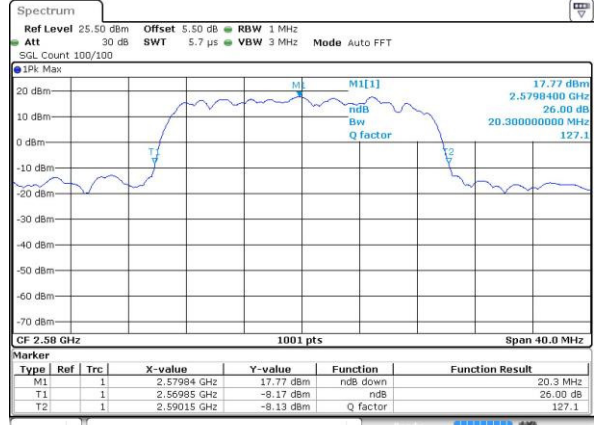

Date: 27 AUG 2016 14:19:21

Lowest Channel / 15MHz / 16QAM

Date: 27 AUG 2016 14:18:49

Middle Channel / 15MHz / QPSK

Date: 27 AUG 2016 14:49:42

Middle Channel / 15MHz / 16QAM

Date: 27 AUG 2016 14:50:09

Highest Channel / 15MHz / QPSK

Date: 27 AUG 2016 14:53:07

Highest Channel / 15MHz / 16QAM

Date: 27 AUG 2016 14:53:33

LTE Band 38

Lowest Channel / 20MHz / QPSK

Date: 27 AUG 2016 15:18:17

Lowest Channel / 20MHz / 16QAM

Date: 27 AUG 2016 15:18:47

Middle Channel / 20MHz / QPSK

Date: 27 AUG 2016 15:43:45

Middle Channel / 20MHz / 16QAM

Date: 27 AUG 2016 15:44:19

Highest Channel / 20MHz / QPSK

Date: 27 AUG 2016 16:19:52

Highest Channel / 20MHz / 16QAM

Date: 27 AUG 2016 16:19:18