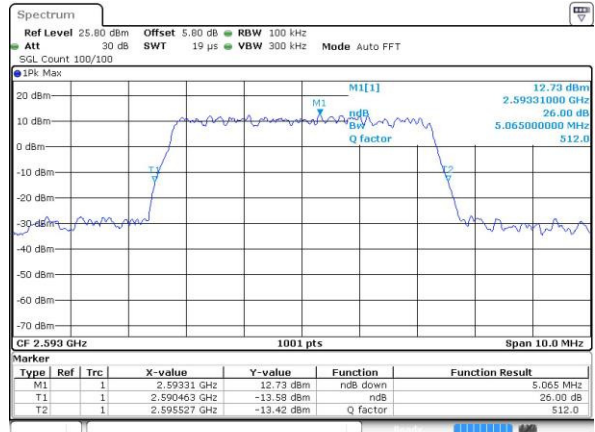

LTE Band 41

Lowest Channel / 5MHz / QPSK

Date: 3.SEP.2016 15:44:29

Lowest Channel / 5MHz / 16QAM

Date: 3.SEP.2016 15:01:59

Middle Channel / 5MHz / QPSK

Date: 3.SEP.2016 15:19:34

Middle Channel / 5MHz / 16QAM

Date: 3.SEP.2016 15:02:15

Highest Channel / 5MHz / QPSK

Date: 3.SEP.2016 15:03:00

Highest Channel / 5MHz / 16QAM

Date: 3.SEP.2016 15:03:15

LTE Band 41

Lowest Channel / 10MHz / QPSK

Date: 3.SEP.2016 15:06:49