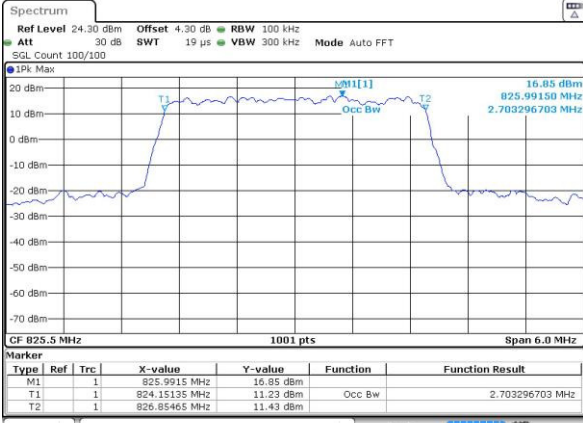

LTE Band 5

Lowest Channel / 1.4MHz / QPSK

Date: 23 AUG 2016 21:35:50

Lowest Channel / 1.4MHz / 16QAM

Date: 23 AUG 2016 21:36:00

Middle Channel / 1.4MHz / QPSK

Date: 23 AUG 2016 21:50:53

Middle Channel / 1.4MHz / 16QAM

Date: 23 AUG 2016 21:51:04

Highest Channel / 1.4MHz / QPSK

Date: 23 AUG 2016 21:53:25

Highest Channel / 1.4MHz / 16QAM

Date: 23 AUG 2016 21:53:36

LTE Band 5

Lowest Channel / 3MHz / QPSK

Date: 23 AUG 2016 22:08:29