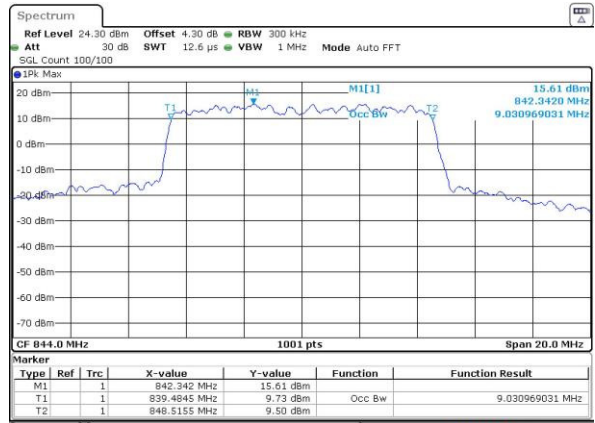

Date: 23 AUG 2016 22:56:11

Middle Channel / 5MHz / 16QAM

Date: 23 AUG 2016 22:56:22

Highest Channel / 5MHz / QPSK

Date: 23 AUG 2016 22:56:43

Highest Channel / 5MHz / 16QAM

Date: 23 AUG 2016 22:56:53

LTE Band 5

Lowest Channel / 10MHz / QPSK

Date: 23 AUG 2016 23:13:47

Lowest Channel / 10MHz / 16QAM

Date: 23 AUG 2016 23:13:57

Middle Channel / 10MHz / QPSK

Date: 23 AUG 2016 23:28:50

Middle Channel / 10MHz / 16QAM

Date: 23 AUG 2016 23:29:01

Highest Channel / 10MHz / QPSK

Date: 23 AUG 2016 23:31:22

Highest Channel / 10MHz / 16QAM

Date: 23 AUG 2016 23:31:32

LTE Band 7

Lowest Channel / 5MHz / QPSK

Date: 24 AUG 2016 00:07:13

Lowest Channel / 5MHz / 16QAM