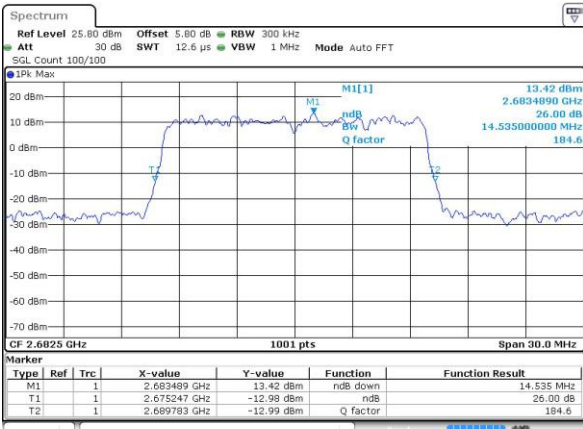

Highest Channel / 15MHz / QPSK

Date: 3.SEP.2016 15:09:27