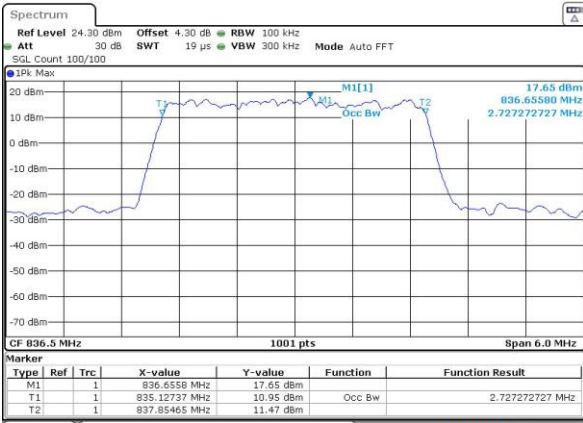

LTE Band 5

Lowest Channel / 1.4MHz / QPSK

Date: 23 AUG 2016 21:35:50

Lowest Channel / 1.4MHz / 16QAM

Date: 23 AUG 2016 21:36:00

Middle Channel / 1.4MHz / QPSK

Date: 23 AUG 2016 21:50:53

Middle Channel / 1.4MHz / 16QAM

Date: 23 AUG 2016 21:51:04

Highest Channel / 1.4MHz / QPSK

Date: 23 AUG 2016 21:53:25

Highest Channel / 1.4MHz / 16QAM

Date: 23 AUG 2016 21:53:36

LTE Band 5

Lowest Channel / 3MHz / QPSK

Date: 23 AUG 2016 22:08:29

Lowest Channel / 3MHz / 16QAM

Date: 23 AUG 2016 22:08:39

Middle Channel / 3MHz / QPSK

Date: 23 AUG 2016 22:23:32

Middle Channel / 3MHz / 16QAM

Date: 23 AUG 2016 22:23:43

Highest Channel / 3MHz / QPSK

Date: 23 AUG 2016 22:26:04