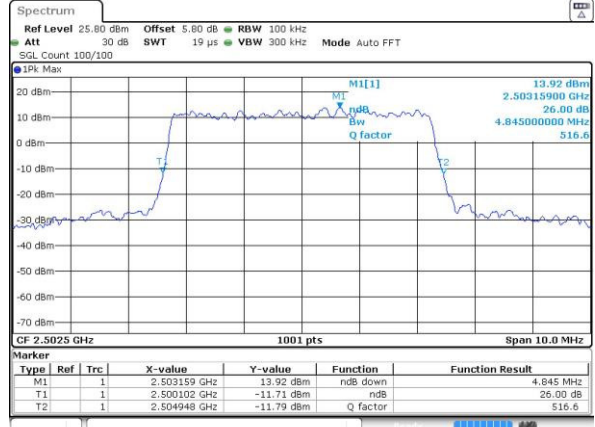

LTE Band 7

Lowest Channel / 5MHz / QPSK

Date: 24 AUG 2016 00:07:24

Lowest Channel / 5MHz / 16QAM

Date: 24 AUG 2016 00:07:45

Middle Channel / 5MHz / QPSK

Date: 24 AUG 2016 00:08:27

Middle Channel / 5MHz / 16QAM

Date: 24 AUG 2016 00:08:06

Highest Channel / 5MHz / QPSK

Date: 24 AUG 2016 00:08:48

Highest Channel / 5MHz / 16QAM

Date: 24 AUG 2016 00:09:15

LTE Band 7

Lowest Channel / 10MHz / QPSK

Date: 24 AUG 2016 00:24:17