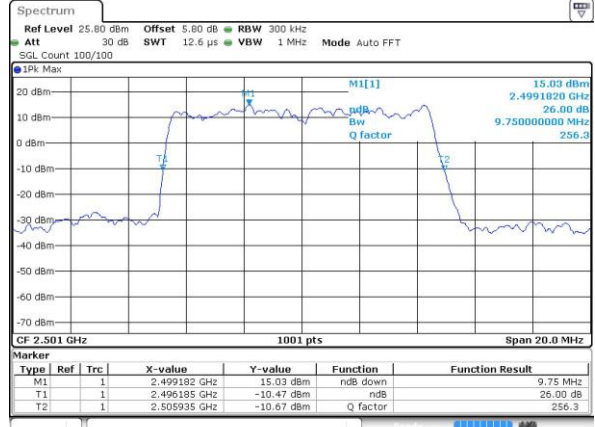

Date: 3.SEP.2016 15:02:15

Highest Channel / 5MHz / QPSK

Date: 3.SEP.2016 15:03:00

Highest Channel / 5MHz / 16QAM

Date: 3.SEP.2016 15:03:15

LTE Band 41

Lowest Channel / 10MHz / QPSK

Date: 3.SEP.2016 15:06:49

Lowest Channel / 10MHz / 16QAM

Date: 3.SEP.2016 15:06:25

Middle Channel / 10MHz / QPSK

Date: 3.SEP.2016 15:07:06

Middle Channel / 10MHz / 16QAM

Date: 3.SEP.2016 15:07:21

Highest Channel / 10MHz / QPSK

Date: 3.SEP.2016 15:07:51