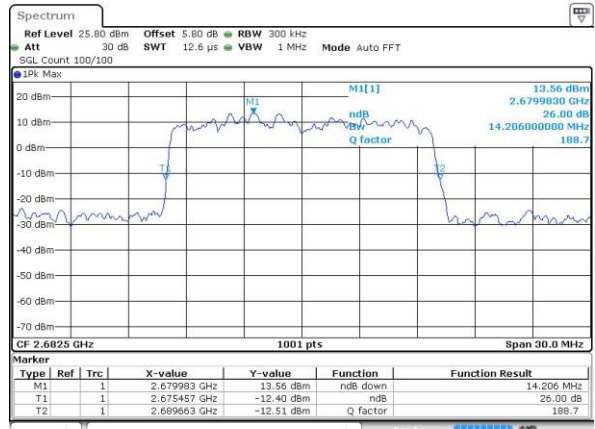

Highest Channel / 10MHz / 16QAM

Date: 3.SEP.2016 15:07:38

LTE Band 41

Lowest Channel / 15MHz / QPSK

Date: 3.SEP.2016 15:08:20

Lowest Channel / 15MHz / 16QAM

Date: 3.SEP.2016 15:11:07

Middle Channel / 15MHz / QPSK

Date: 3.SEP.2016 15:09:09

Middle Channel / 15MHz / 16QAM

Date: 3.SEP.2016 15:08:54

Highest Channel / 15MHz / QPSK

Date: 3.SEP.2016 15:09:27

Highest Channel / 15MHz / 16QAM

Date: 3.SEP.2016 15:10:18

LTE Band 41