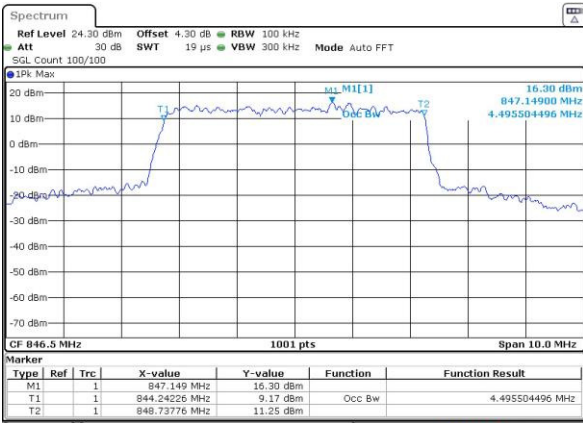

Highest Channel / 3MHz / 16QAM

Date: 23 AUG 2016 22:26:15

LTE Band 5

Lowest Channel / 5MHz / QPSK

Date: 23 AUG 2016 22:41:08

Lowest Channel / 5MHz / 16QAM

Date: 23 AUG 2016 22:41:18

Middle Channel / 5MHz / QPSK

Date: 23 AUG 2016 22:56:11

Middle Channel / 5MHz / 16QAM

Date: 23 AUG 2016 22:56:22

Highest Channel / 5MHz / QPSK

Date: 23 AUG 2016 22:56:43

Highest Channel / 5MHz / 16QAM

Date: 23 AUG 2016 22:56:53

LTE Band 5