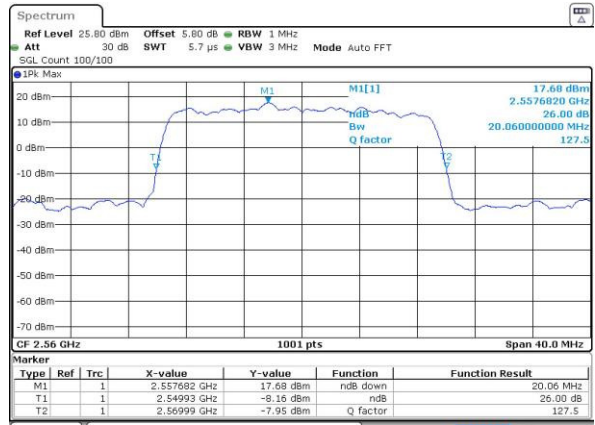

Date: 24 AUG 2016 01:30:40

Middle Channel / 15MHz / 16QAM

Date: 24 AUG 2016 00:41:57

Highest Channel / 15MHz / QPSK

Date: 24 AUG 2016 00:42:39

Highest Channel / 15MHz / 16QAM

Date: 24 AUG 2016 00:42:18

LTE Band 7

Lowest Channel / 20MHz / QPSK

Date: 24 AUG 2016 00:57:54

Lowest Channel / 20MHz / 16QAM

Date: 24 AUG 2016 00:57:33

Middle Channel / 20MHz / QPSK

Date: 24 AUG 2016 00:58:15

Middle Channel / 20MHz / 16QAM

Date: 24 AUG 2016 00:58:35

Highest Channel / 20MHz / QPSK

Date: 24 AUG 2016 00:59:17

Highest Channel / 20MHz / 16QAM

Date: 24 AUG 2016 00:58:56

LTE Band 38

Lowest Channel / 5MHz / QPSK

Date: 27 AUG 2016 10:56:45

Lowest Channel / 5MHz / 16QAM