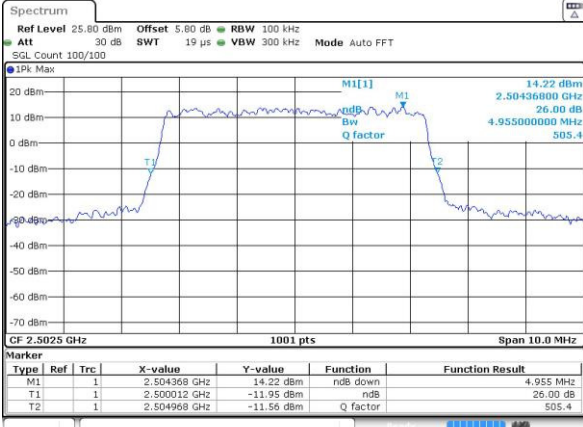

LTE Band 7

Lowest Channel / 5MHz / QPSK

Date: 24 AUG 2016 00:07:24

Lowest Channel / 5MHz / 16QAM

Date: 24 AUG 2016 00:07:45

Middle Channel / 5MHz / QPSK

Date: 24 AUG 2016 00:08:27

Middle Channel / 5MHz / 16QAM

Date: 24 AUG 2016 00:08:06

Highest Channel / 5MHz / QPSK

Date: 24 AUG 2016 00:08:48

Highest Channel / 5MHz / 16QAM

Date: 24 AUG 2016 00:09:15

LTE Band 7

Lowest Channel / 10MHz / QPSK

Date: 24 AUG 2016 00:24:17