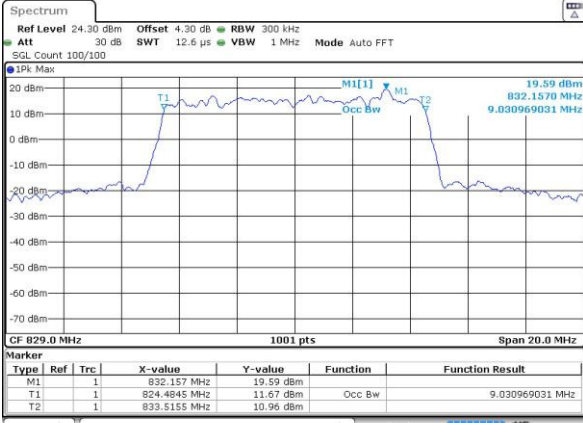

LTE Band 5

Lowest Channel / 10MHz / QPSK

Date: 23 AUG 2016 23:13:47