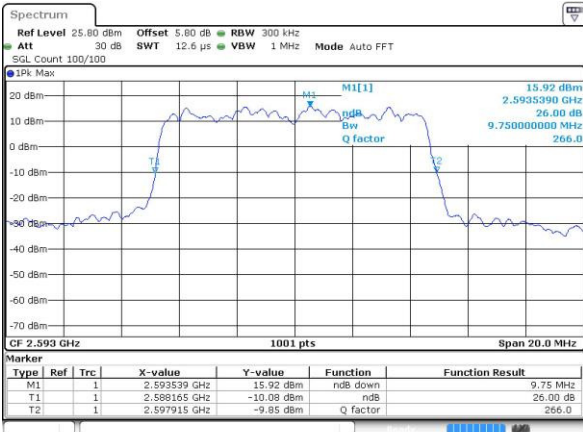

Middle Channel / 10MHz / QPSK

Date: 3.SEP.2016 15:07:06