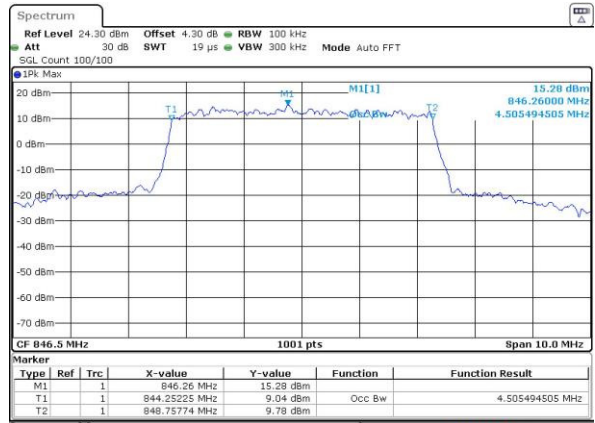

Highest Channel / 3MHz / 16QAM

Date: 23 AUG 2016 22:26:15

LTE Band 5

Lowest Channel / 5MHz / QPSK

Date: 23 AUG 2016 22:41:08

Lowest Channel / 5MHz / 16QAM

Date: 23 AUG 2016 22:41:18

Middle Channel / 5MHz / QPSK

Date: 23 AUG 2016 22:56:11

Middle Channel / 5MHz / 16QAM

Date: 23 AUG 2016 22:56:22

Highest Channel / 5MHz / QPSK

Date: 23 AUG 2016 22:56:43

Highest Channel / 5MHz / 16QAM

Date: 23 AUG 2016 22:56:53

LTE Band 5

Lowest Channel / 10MHz / QPSK

Date: 23 AUG 2016 23:13:47

Lowest Channel / 10MHz / 16QAM

Date: 23 AUG 2016 23:13:57

Middle Channel / 10MHz / QPSK

Date: 23 AUG 2016 23:28:50

Middle Channel / 10MHz / 16QAM

Date: 23 AUG 2016 23:29:01