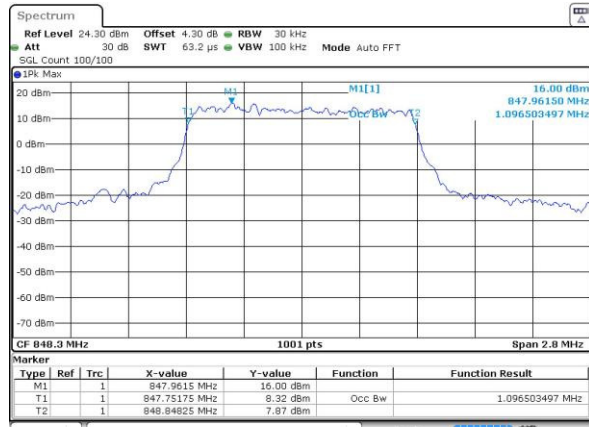

Mode	LTE Band 41 : 99%OBW(MHz)											
BW	1.4MHz		3MHz		5MHz		10MHz		15MHz		20MHz	
Mod.	QPSK	16QAM	QPSK	16QAM	QPSK	16QAM	QPSK	16QAM	QPSK	16QAM	QPSK	16QAM
Lowest CH	-	-	-	-	4.48	4.5	9.01	9.03	13.37	13.49	18.38	18.38
Middle CH	-	-	-	-	4.47	4.45	8.95	9.05	13.4	13.4	18.3	18.3
Highest CH	-	-	-	-	4.54	4.46	9.01	9.05	13.37	13.4	18.34	18.22

LTE Band 5

Lowest Channel / 1.4MHz / QPSK

Date: 23 AUG 2016 21:35:50

Lowest Channel / 1.4MHz / 16QAM

Date: 23 AUG 2016 21:36:00

Middle Channel / 1.4MHz / QPSK

Date: 23 AUG 2016 21:50:53

Middle Channel / 1.4MHz / 16QAM

Date: 23 AUG 2016 21:51:04

Highest Channel / 1.4MHz / QPSK

Date: 23 AUG 2016 21:53:25

Highest Channel / 1.4MHz / 16QAM

Date: 23 AUG 2016 21:53:36

LTE Band 5

Lowest Channel / 3MHz / QPSK

Date: 23 AUG 2016 22:08:29