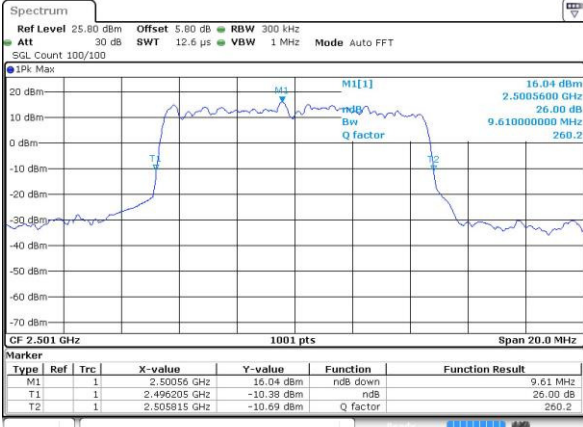

Date: 3.SEP.2016 15:02:15

Highest Channel / 5MHz / QPSK

Date: 3.SEP.2016 15:03:00

Highest Channel / 5MHz / 16QAM

Date: 3.SEP.2016 15:03:15

LTE Band 41

Lowest Channel / 10MHz / QPSK

Date: 3.SEP.2016 15:06:49