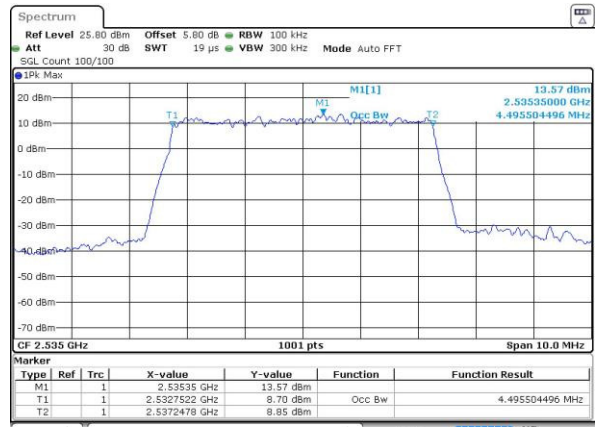

Middle Channel / 5MHz / 16QAM

Date: 24 AUG 2016 00:07:56