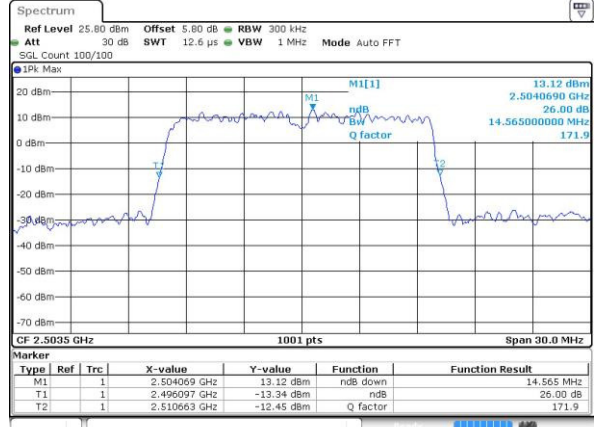

Highest Channel / 10MHz / 16QAM

Date: 3.SEP.2016 15:07:38

LTE Band 41

Lowest Channel / 15MHz / QPSK

Date: 3.SEP.2016 15:08:20

Lowest Channel / 15MHz / 16QAM

Date: 3.SEP.2016 15:11:07

Middle Channel / 15MHz / QPSK

Date: 3.SEP.2016 15:09:09

Middle Channel / 15MHz / 16QAM

Date: 3.SEP.2016 15:08:54

Highest Channel / 15MHz / QPSK

Date: 3.SEP.2016 15:09:27

Highest Channel / 15MHz / 16QAM

Date: 3.SEP.2016 15:10:18

LTE Band 41