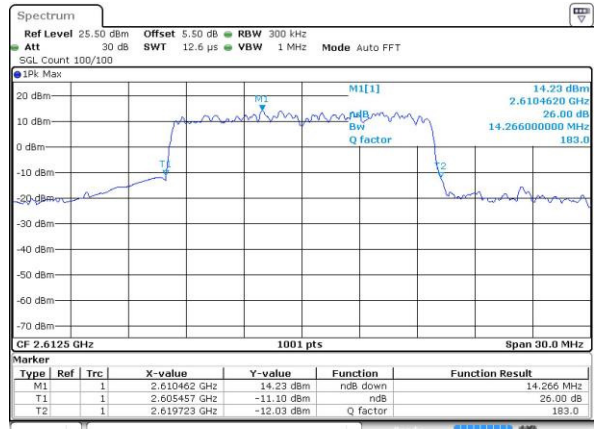

Middle Channel / 10MHz / 16QAM

Date: 27 AUG 2016 12:35:28

Highest Channel / 10MHz / QPSK

Date: 27 AUG 2016 14:16:28

Highest Channel / 10MHz / 16QAM

Date: 27 AUG 2016 14:16:54

LTE Band 38

Lowest Channel / 15MHz / QPSK

Date: 27 AUG 2016 14:19:21

Lowest Channel / 15MHz / 16QAM

Date: 27 AUG 2016 14:18:49

Middle Channel / 15MHz / QPSK

Date: 27 AUG 2016 14:49:42

Middle Channel / 15MHz / 16QAM

Date: 27 AUG 2016 14:50:09

Highest Channel / 15MHz / QPSK

Date: 27 AUG 2016 14:53:07

Highest Channel / 15MHz / 16QAM

Date: 27 AUG 2016 14:53:33

LTE Band 38

Lowest Channel / 20MHz / QPSK

Date: 27 AUG 2016 15:18:17

Lowest Channel / 20MHz / 16QAM

Date: 27 AUG 2016 15:18:47