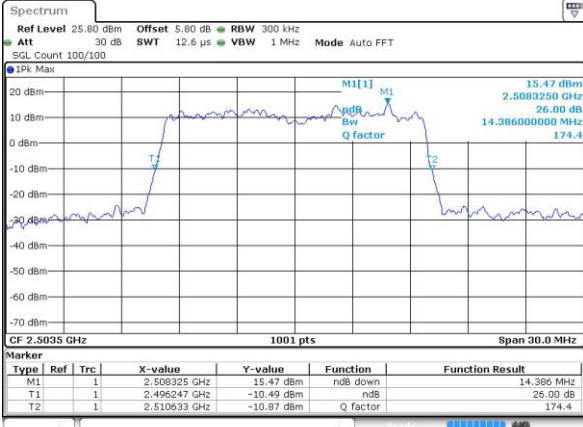

Highest Channel / 10MHz / 16QAM

Date: 3.SEP.2016 15:07:38

LTE Band 41

Lowest Channel / 15MHz / QPSK

Date: 3.SEP.2016 15:08:20

Lowest Channel / 15MHz / 16QAM

Date: 3.SEP.2016 15:11:07

Middle Channel / 15MHz / QPSK

Date: 3.SEP.2016 15:09:09

Middle Channel / 15MHz / 16QAM

Date: 3.SEP.2016 15:08:54

Highest Channel / 15MHz / QPSK

Date: 3.SEP.2016 15:09:27

Highest Channel / 15MHz / 16QAM

Date: 3.SEP.2016 15:10:18

LTE Band 41