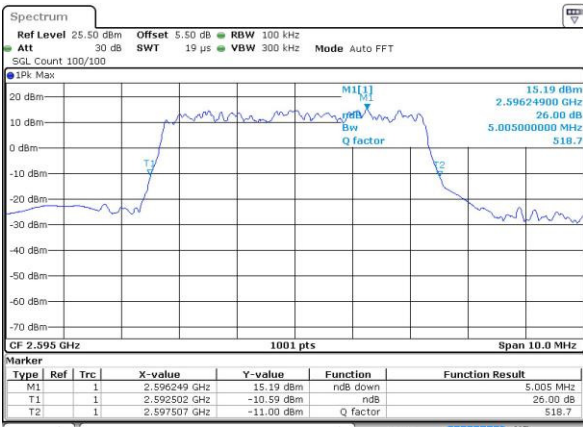

Middle Channel / 5MHz / QPSK

Date: 27 AUG 2016 11:06:17