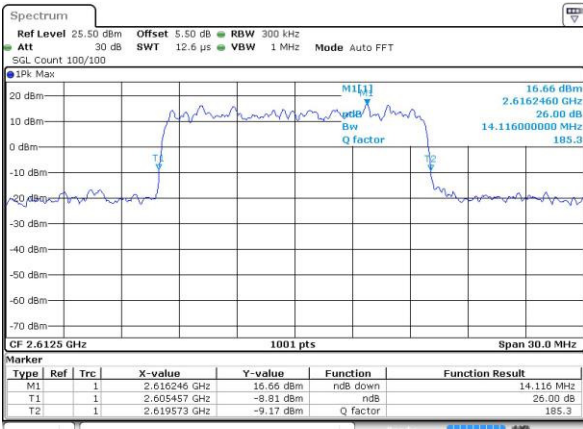

Middle Channel / 10MHz / 16QAM

Date: 27 AUG 2016 12:35:28

Highest Channel / 10MHz / QPSK

Date: 27 AUG 2016 14:16:28

Highest Channel / 10MHz / 16QAM

Date: 27 AUG 2016 14:16:54

LTE Band 38

Lowest Channel / 15MHz / QPSK

Date: 27 AUG 2016 14:19:21

Lowest Channel / 15MHz / 16QAM

Date: 27 AUG 2016 14:18:49

Middle Channel / 15MHz / QPSK

Date: 27 AUG 2016 14:49:42

Middle Channel / 15MHz / 16QAM

Date: 27 AUG 2016 14:50:09

Highest Channel / 15MHz / QPSK

Date: 27 AUG 2016 14:53:07

Highest Channel / 15MHz / 16QAM

Date: 27 AUG 2016 14:53:33

LTE Band 38

Lowest Channel / 20MHz / QPSK

Date: 27 AUG 2016 15:18:17

Lowest Channel / 20MHz / 16QAM

Date: 27 AUG 2016 15:18:47