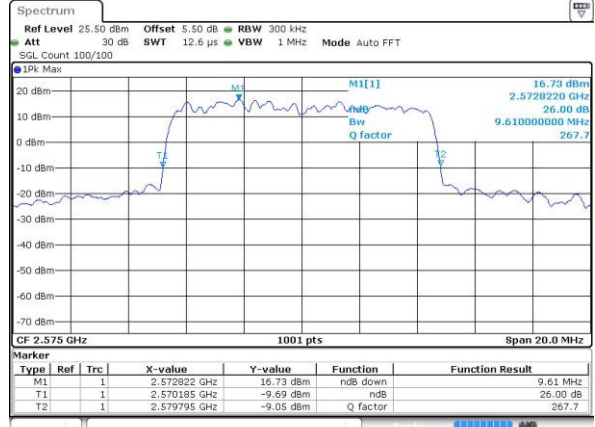

Date: 27 AUG 2016 11:15:59

LTE Band 38

Lowest Channel / 10MHz / QPSK

Date: 27 AUG 2016 11:43:06

Lowest Channel / 10MHz / 16QAM

Date: 27 AUG 2016 11:43:32

Middle Channel / 10MHz / QPSK

Date: 27 AUG 2016 12:35:01

Middle Channel / 10MHz / 16QAM

Date: 27 AUG 2016 12:35:28

Highest Channel / 10MHz / QPSK

Date: 27 AUG 2016 14:16:28

Highest Channel / 10MHz / 16QAM

Date: 27 AUG 2016 14:16:54

LTE Band 38

Lowest Channel / 15MHz / QPSK