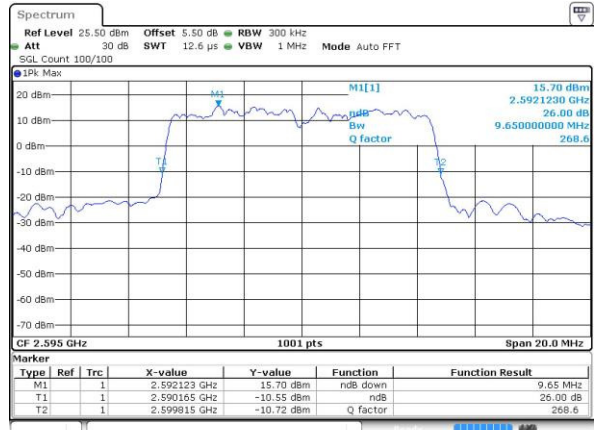

Date: 27 AUG 2016 11:15:59

LTE Band 38

Lowest Channel / 10MHz / QPSK

Date: 27 AUG 2016 11:43:06

Lowest Channel / 10MHz / 16QAM

Date: 27 AUG 2016 11:43:32

Middle Channel / 10MHz / QPSK

Date: 27 AUG 2016 12:35:01

Middle Channel / 10MHz / 16QAM

Date: 27 AUG 2016 12:35:28

Highest Channel / 10MHz / QPSK

Date: 27 AUG 2016 14:16:28

Highest Channel / 10MHz / 16QAM

Date: 27 AUG 2016 14:16:54

LTE Band 38

Lowest Channel / 15MHz / QPSK