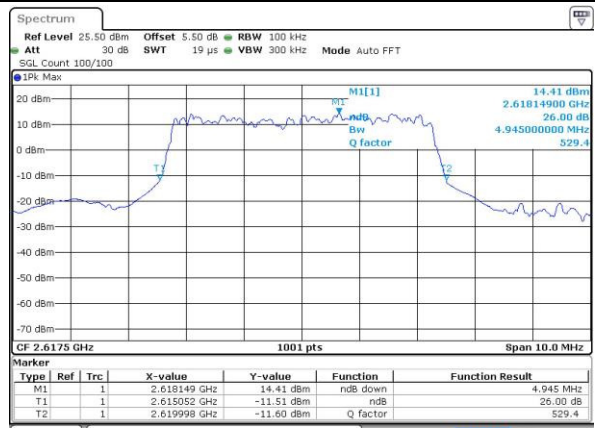

Highest Channel / 20MHz / QPSK

Date: 24 AUG 2016 00:59:17

Highest Channel / 20MHz / 16QAM

Date: 24 AUG 2016 00:58:56

LTE Band 38

Lowest Channel / 5MHz / QPSK

Date: 27 AUG 2016 10:56:45

Lowest Channel / 5MHz / 16QAM

Date: 27 AUG 2016 10:42:58

Middle Channel / 5MHz / QPSK

Date: 27 AUG 2016 11:06:17

Middle Channel / 5MHz / 16QAM

Date: 27 AUG 2016 11:06:42

Highest Channel / 5MHz / QPSK

Date: 27 AUG 2016 11:16:27

Highest Channel / 5MHz / 16QAM

Date: 27 AUG 2016 11:15:59

LTE Band 38

Lowest Channel / 10MHz / QPSK

Date: 27 AUG 2016 11:43:06

Lowest Channel / 10MHz / 16QAM

Date: 27 AUG 2016 11:43:32

Middle Channel / 10MHz / QPSK

Date: 27 AUG 2016 12:35:01