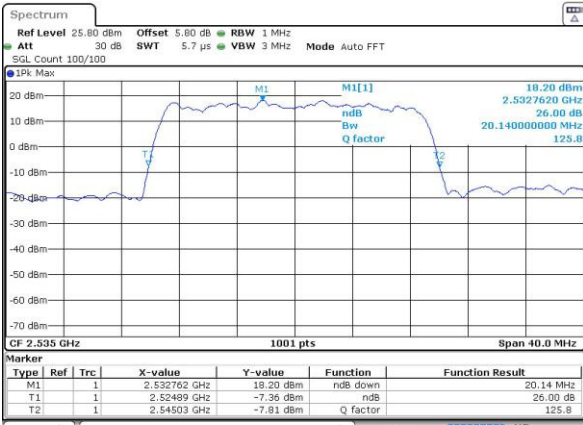

Date: 24 AUG 2016 01:30:40

Middle Channel / 15MHz / 16QAM

Date: 24 AUG 2016 00:41:57

Highest Channel / 15MHz / QPSK

Date: 24 AUG 2016 00:42:39

Highest Channel / 15MHz / 16QAM

Date: 24 AUG 2016 00:42:18

LTE Band 7

Lowest Channel / 20MHz / QPSK

Date: 24 AUG 2016 00:57:54

Lowest Channel / 20MHz / 16QAM

Date: 24 AUG 2016 00:57:33

Middle Channel / 20MHz / QPSK

Date: 24 AUG 2016 00:58:15

Middle Channel / 20MHz / 16QAM

Date: 24 AUG 2016 00:58:35

Highest Channel / 20MHz / QPSK

Date: 24 AUG 2016 00:59:17

Highest Channel / 20MHz / 16QAM

Date: 24 AUG 2016 00:58:56

LTE Band 38

Lowest Channel / 5MHz / QPSK

Date: 27 AUG 2016 10:56:45

Lowest Channel / 5MHz / 16QAM