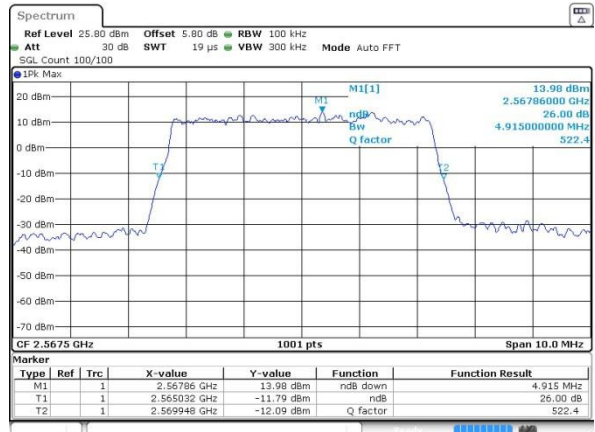

LTE Band 7

Lowest Channel / 5MHz / QPSK

Date: 24 AUG 2016 00:07:24

Lowest Channel / 5MHz / 16QAM

Date: 24 AUG 2016 00:07:45

Middle Channel / 5MHz / QPSK

Date: 24 AUG 2016 00:08:27

Middle Channel / 5MHz / 16QAM

Date: 24 AUG 2016 00:08:06

Highest Channel / 5MHz / QPSK

Date: 24 AUG 2016 00:08:48

Highest Channel / 5MHz / 16QAM

Date: 24 AUG 2016 00:09:15

LTE Band 7

Lowest Channel / 10MHz / QPSK

Date: 24 AUG 2016 00:24:17