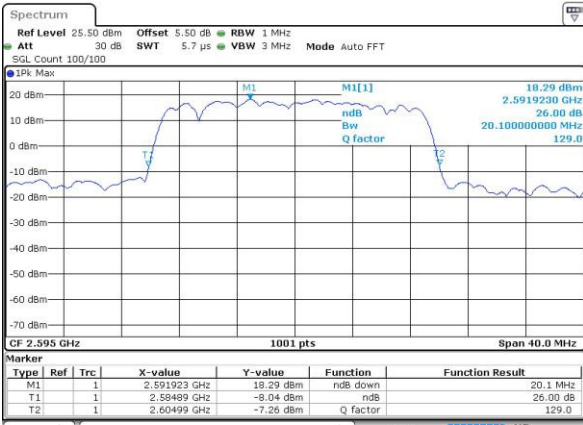

Middle Channel / 20MHz / QPSK

Date: 27 AUG 2016 15:43:45