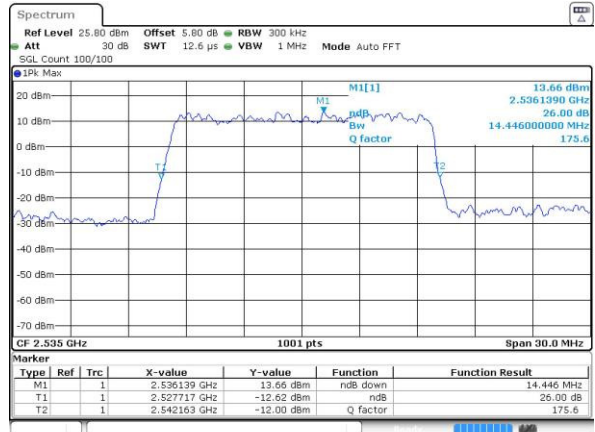

Highest Channel / 10MHz / 16QAM

Date: 24 AUG 2016 00:26:00

LTE Band 7

Lowest Channel / 15MHz / QPSK

Date: 24 AUG 2016 00:41:16

Lowest Channel / 15MHz / 16QAM

Date: 24 AUG 2016 00:40:55

Middle Channel / 15MHz / QPSK

Date: 24 AUG 2016 01:30:40

Middle Channel / 15MHz / 16QAM

Date: 24 AUG 2016 00:41:57

Highest Channel / 15MHz / QPSK

Date: 24 AUG 2016 00:42:39

Highest Channel / 15MHz / 16QAM

Date: 24 AUG 2016 00:42:18

LTE Band 7