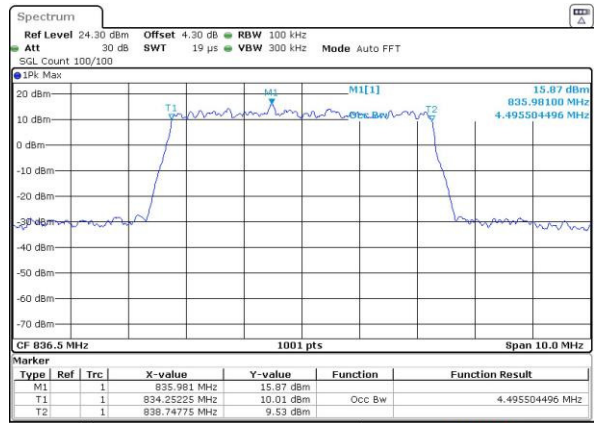

Highest Channel / 3MHz / 16QAM

Date: 23 AUG 2016 22:26:15

LTE Band 5

Lowest Channel / 5MHz / QPSK

Date: 23 AUG 2016 22:41:08

Lowest Channel / 5MHz / 16QAM

Date: 23 AUG 2016 22:41:18

Middle Channel / 5MHz / QPSK

Date: 23 AUG 2016 22:56:11

Middle Channel / 5MHz / 16QAM

Date: 23 AUG 2016 22:56:22

Highest Channel / 5MHz / QPSK

Date: 23 AUG 2016 22:56:43

Highest Channel / 5MHz / 16QAM

Date: 23 AUG 2016 22:56:53

LTE Band 5