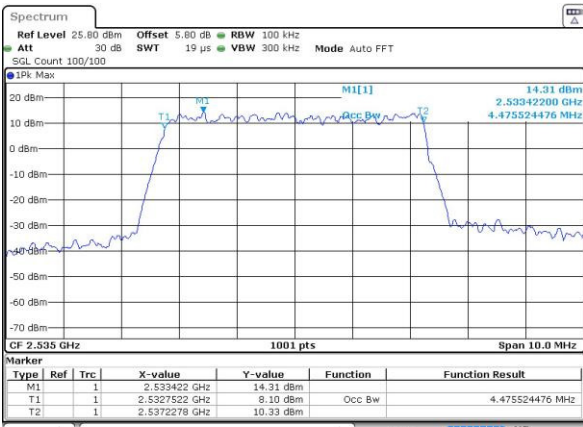

Middle Channel / 5MHz / QPSK

Date: 24 AUG 2016 00:08:16