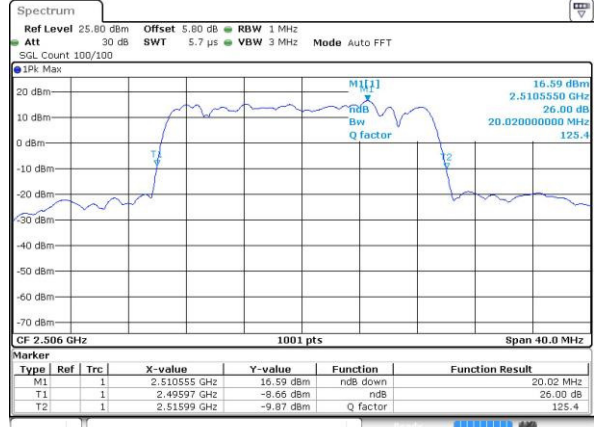

Highest Channel / 10MHz / 16QAM

Date: 3.SEP.2016 15:07:38

LTE Band 41

Lowest Channel / 15MHz / QPSK

Date: 3.SEP.2016 15:08:20

Lowest Channel / 15MHz / 16QAM

Date: 3.SEP.2016 15:11:07

Middle Channel / 15MHz / QPSK

Date: 3.SEP.2016 15:09:09

Middle Channel / 15MHz / 16QAM

Date: 3.SEP.2016 15:08:54

Highest Channel / 15MHz / QPSK

Date: 3.SEP.2016 15:09:27

Highest Channel / 15MHz / 16QAM

Date: 3.SEP.2016 15:10:18

LTE Band 41

Lowest Channel / 20MHz / QPSK

Date: 3.SEP.2016 15:14:12

Lowest Channel / 20MHz / 16QAM

Date: 3.SEP.2016 15:12:09

Middle Channel / 20MHz / QPSK

Date: 3.SEP.2016 15:14:34

Middle Channel / 20MHz / 16QAM

Date: 3.SEP.2016 15:15:24