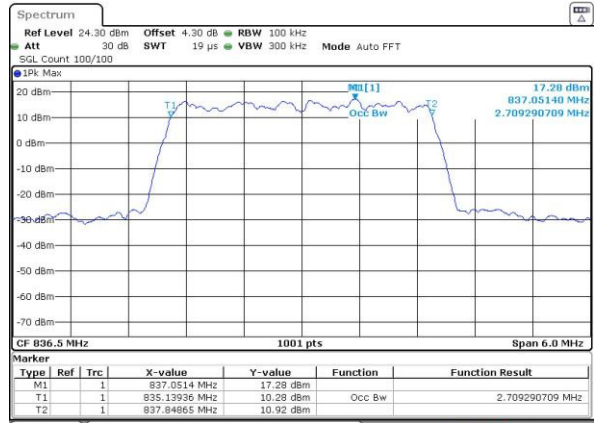

Date: 23 AUG 2016 21:51:04

Highest Channel / 1.4MHz / QPSK

Date: 23 AUG 2016 21:53:25

Highest Channel / 1.4MHz / 16QAM

Date: 23 AUG 2016 21:53:36

LTE Band 5

Lowest Channel / 3MHz / QPSK

Date: 23 AUG 2016 22:08:29

Lowest Channel / 3MHz / 16QAM

Date: 23 AUG 2016 22:08:39

Middle Channel / 3MHz / QPSK

Date: 23 AUG 2016 22:23:32

Middle Channel / 3MHz / 16QAM

Date: 23 AUG 2016 22:23:43

Highest Channel / 3MHz / QPSK

Date: 23 AUG 2016 22:26:04

Highest Channel / 3MHz / 16QAM

Date: 23 AUG 2016 22:26:15

LTE Band 5

Lowest Channel / 5MHz / QPSK

Date: 23 AUG 2016 22:41:08

Lowest Channel / 5MHz / 16QAM

Date: 23 AUG 2016 22:41:18

Middle Channel / 5MHz / QPSK

Date: 23 AUG 2016 22:56:11

Middle Channel / 5MHz / 16QAM

Date: 23 AUG 2016 22:56:22

Highest Channel / 5MHz / QPSK

Date: 23 AUG 2016 22:56:43

Highest Channel / 5MHz / 16QAM

Date: 23 AUG 2016 22:56:53

LTE Band 5