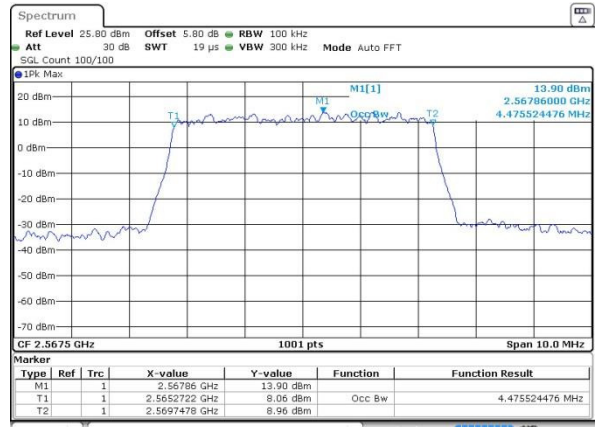

Highest Channel / 10MHz / QPSK

Date: 23 AUG 2016 23:31:22

Highest Channel / 10MHz / 16QAM

Date: 23 AUG 2016 23:31:32

LTE Band 7

Lowest Channel / 5MHz / QPSK

Date: 24 AUG 2016 00:07:13

Lowest Channel / 5MHz / 16QAM

Date: 24 AUG 2016 00:07:35

Middle Channel / 5MHz / QPSK

Date: 24 AUG 2016 00:08:16

Middle Channel / 5MHz / 16QAM

Date: 24 AUG 2016 00:07:56

Highest Channel / 5MHz / QPSK

Date: 24 AUG 2016 00:08:37

Highest Channel / 5MHz / 16QAM