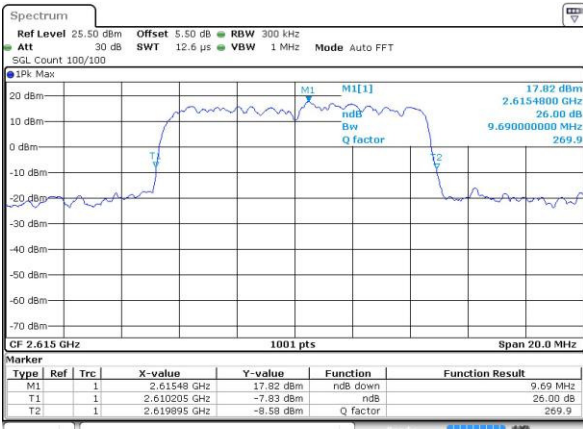

Date: 27 AUG 2016 11:15:59

LTE Band 38

Lowest Channel / 10MHz / QPSK

Date: 27 AUG 2016 11:43:06

Lowest Channel / 10MHz / 16QAM

Date: 27 AUG 2016 11:43:32

Middle Channel / 10MHz / QPSK

Date: 27 AUG 2016 12:35:01

Middle Channel / 10MHz / 16QAM

Date: 27 AUG 2016 12:35:28

Highest Channel / 10MHz / QPSK

Date: 27 AUG 2016 14:16:28

Highest Channel / 10MHz / 16QAM

Date: 27 AUG 2016 14:16:54

LTE Band 38

Lowest Channel / 15MHz / QPSK