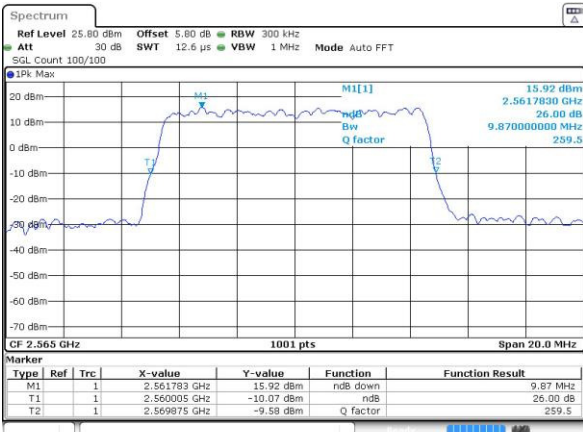

Highest Channel / 10MHz / QPSK

Date: 24 AUG 2016 00:25:40