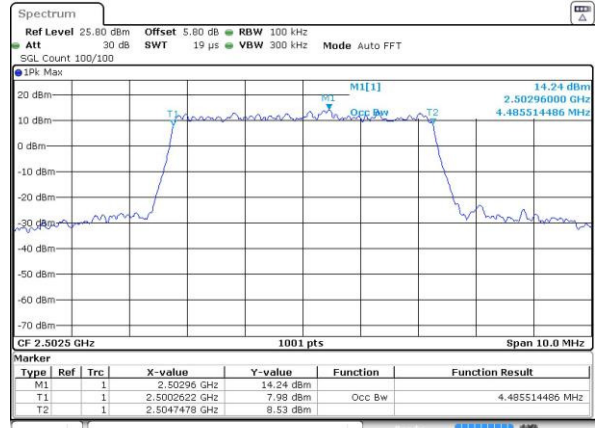

Highest Channel / 10MHz / QPSK

Date: 23 AUG 2016 23:31:22

Highest Channel / 10MHz / 16QAM

Date: 23 AUG 2016 23:31:32

LTE Band 7

Lowest Channel / 5MHz / QPSK

Date: 24 AUG 2016 00:07:13

Lowest Channel / 5MHz / 16QAM