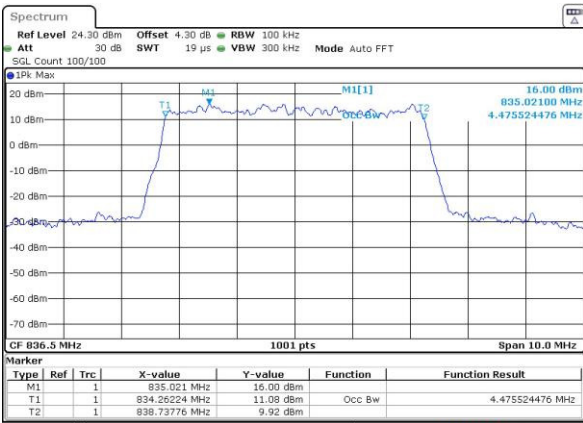

Highest Channel / 3MHz / 16QAM

Date: 23 AUG 2016 22:26:15

LTE Band 5

Lowest Channel / 5MHz / QPSK

Date: 23 AUG 2016 22:41:08

Lowest Channel / 5MHz / 16QAM

Date: 23 AUG 2016 22:41:18

Middle Channel / 5MHz / QPSK

Date: 23 AUG 2016 22:56:11

Middle Channel / 5MHz / 16QAM

Date: 23 AUG 2016 22:56:22

Highest Channel / 5MHz / QPSK

Date: 23 AUG 2016 22:56:43

Highest Channel / 5MHz / 16QAM

Date: 23 AUG 2016 22:56:53

LTE Band 5