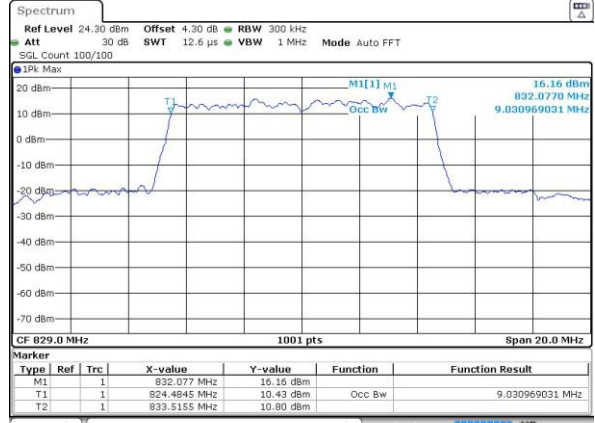

Lowest Channel / 10MHz / 16QAM

Date: 23 AUG 2016 23:13:57