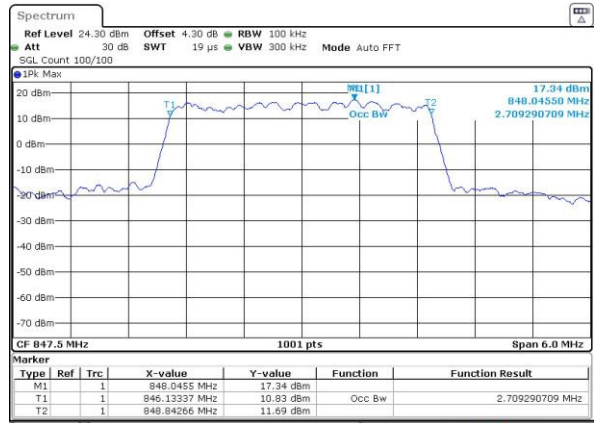

Date: 23 AUG 2016 21:51:04

Highest Channel / 1.4MHz / QPSK

Date: 23 AUG 2016 21:53:25

Highest Channel / 1.4MHz / 16QAM

Date: 23 AUG 2016 21:53:36

LTE Band 5

Lowest Channel / 3MHz / QPSK

Date: 23 AUG 2016 22:08:29

Lowest Channel / 3MHz / 16QAM

Date: 23 AUG 2016 22:08:39

Middle Channel / 3MHz / QPSK

Date: 23 AUG 2016 22:23:32

Middle Channel / 3MHz / 16QAM

Date: 23 AUG 2016 22:23:43

Highest Channel / 3MHz / QPSK

Date: 23 AUG 2016 22:26:04

Highest Channel / 3MHz / 16QAM

Date: 23 AUG 2016 22:26:15

LTE Band 5

Lowest Channel / 5MHz / QPSK

Date: 23 AUG 2016 22:41:08

Lowest Channel / 5MHz / 16QAM

Date: 23 AUG 2016 22:41:18

Middle Channel / 5MHz / QPSK