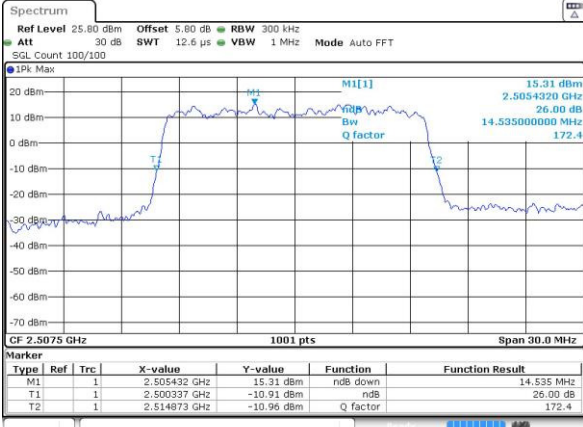

Highest Channel / 10MHz / 16QAM

Date: 24 AUG 2016 00:26:00

LTE Band 7

Lowest Channel / 15MHz / QPSK

Date: 24 AUG 2016 00:41:16

Lowest Channel / 15MHz / 16QAM

Date: 24 AUG 2016 00:40:55

Middle Channel / 15MHz / QPSK

Date: 24 AUG 2016 01:30:40

Middle Channel / 15MHz / 16QAM

Date: 24 AUG 2016 00:41:57

Highest Channel / 15MHz / QPSK

Date: 24 AUG 2016 00:42:39

Highest Channel / 15MHz / 16QAM

Date: 24 AUG 2016 00:42:18

LTE Band 7