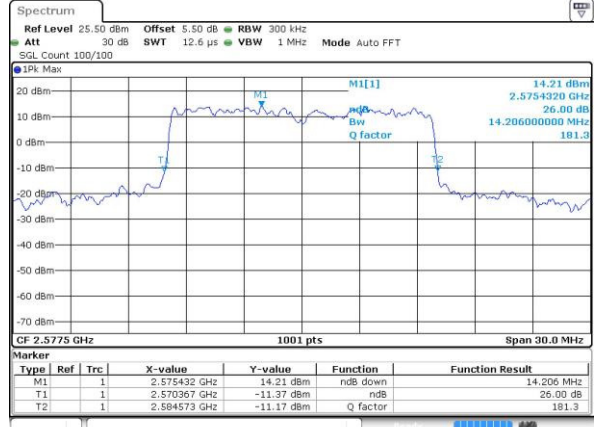

Date: 27 AUG 2016 11:15:59

LTE Band 38

Lowest Channel / 10MHz / QPSK

Date: 27 AUG 2016 11:43:06

Lowest Channel / 10MHz / 16QAM

Date: 27 AUG 2016 11:43:32

Middle Channel / 10MHz / QPSK

Date: 27 AUG 2016 12:35:01

Middle Channel / 10MHz / 16QAM

Date: 27 AUG 2016 12:35:28

Highest Channel / 10MHz / QPSK

Date: 27 AUG 2016 14:16:28

Highest Channel / 10MHz / 16QAM

Date: 27 AUG 2016 14:16:54

LTE Band 38

Lowest Channel / 15MHz / QPSK

Date: 27 AUG 2016 14:19:21

Lowest Channel / 15MHz / 16QAM

Date: 27 AUG 2016 14:18:49

Middle Channel / 15MHz / QPSK

Date: 27 AUG 2016 14:49:42

Middle Channel / 15MHz / 16QAM

Date: 27 AUG 2016 14:50:09

Highest Channel / 15MHz / QPSK

Date: 27 AUG 2016 14:53:07

Highest Channel / 15MHz / 16QAM

Date: 27 AUG 2016 14:53:33

LTE Band 38

Lowest Channel / 20MHz / QPSK

Date: 27 AUG 2016 15:18:17

Lowest Channel / 20MHz / 16QAM

Date: 27 AUG 2016 15:18:47