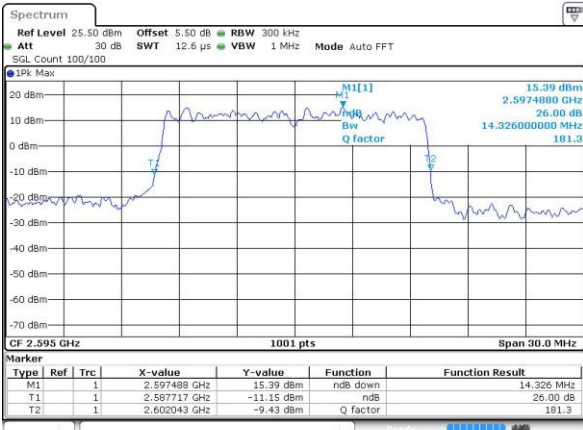

Middle Channel / 15MHz / QPSK

Date: 27 AUG 2016 14:49:42