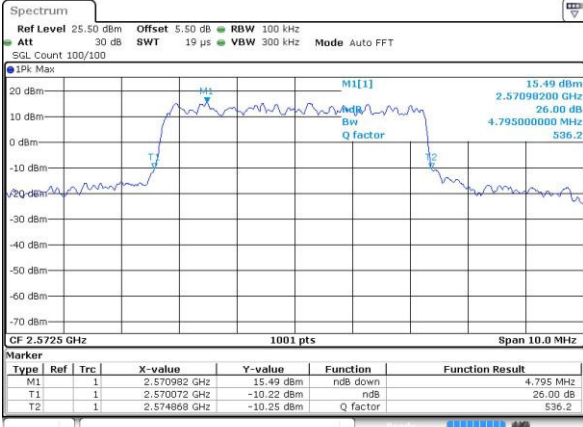

Highest Channel / 20MHz / QPSK

Date: 24 AUG 2016 00:59:17

Highest Channel / 20MHz / 16QAM

Date: 24 AUG 2016 00:58:56

LTE Band 38

Lowest Channel / 5MHz / QPSK

Date: 27 AUG 2016 10:56:45

Lowest Channel / 5MHz / 16QAM