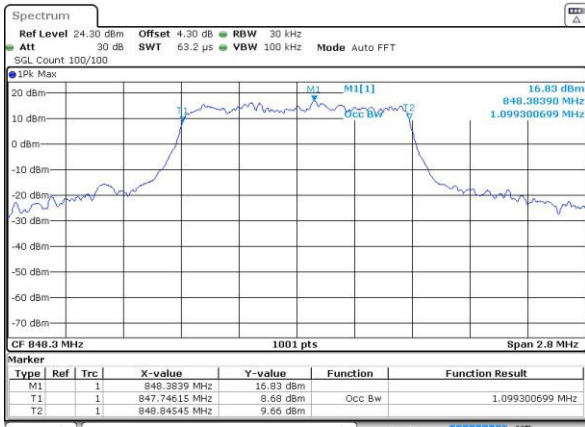

Mode	LTE Band 41 : 99%OBW(MHz)											
BW	1.4MHz		3MHz		5MHz		10MHz		15MHz		20MHz	
Mod.	QPSK	16QAM	QPSK	16QAM	QPSK	16QAM	QPSK	16QAM	QPSK	16QAM	QPSK	16QAM
Lowest CH	-	-	-	-	4.48	4.5	9.01	9.03	13.37	13.49	18.38	18.38
Middle CH	-	-	-	-	4.47	4.45	8.95	9.05	13.4	13.4	18.3	18.3
Highest CH	-	-	-	-	4.54	4.46	9.01	9.05	13.37	13.4	18.34	18.22

LTE Band 5

Lowest Channel / 1.4MHz / QPSK

Date: 23 AUG 2016 21:35:50

Lowest Channel / 1.4MHz / 16QAM

Date: 23 AUG 2016 21:36:00

Middle Channel / 1.4MHz / QPSK

Date: 23 AUG 2016 21:50:53

Middle Channel / 1.4MHz / 16QAM

Date: 23 AUG 2016 21:51:04

Highest Channel / 1.4MHz / QPSK

Date: 23 AUG 2016 21:53:25

Highest Channel / 1.4MHz / 16QAM

Date: 23 AUG 2016 21:53:36

LTE Band 5

Lowest Channel / 3MHz / QPSK

Date: 23 AUG 2016 22:08:29