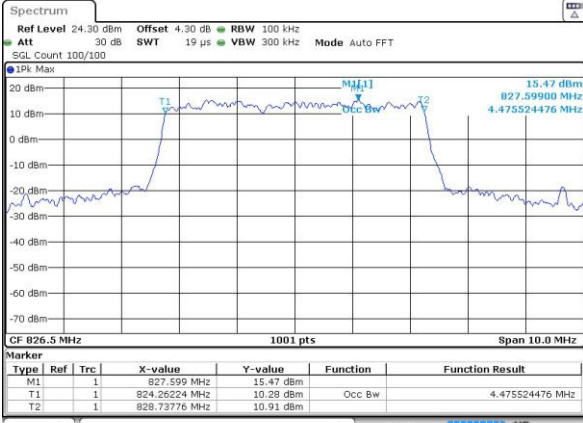

Highest Channel / 3MHz / 16QAM

Date: 23 AUG 2016 22:26:15

LTE Band 5

Lowest Channel / 5MHz / QPSK

Date: 23 AUG 2016 22:41:08

Lowest Channel / 5MHz / 16QAM

Date: 23 AUG 2016 22:41:18

Middle Channel / 5MHz / QPSK

Date: 23 AUG 2016 22:56:11

Middle Channel / 5MHz / 16QAM

Date: 23 AUG 2016 22:56:22

Highest Channel / 5MHz / QPSK

Date: 23 AUG 2016 22:56:43

Highest Channel / 5MHz / 16QAM

Date: 23 AUG 2016 22:56:53

LTE Band 5