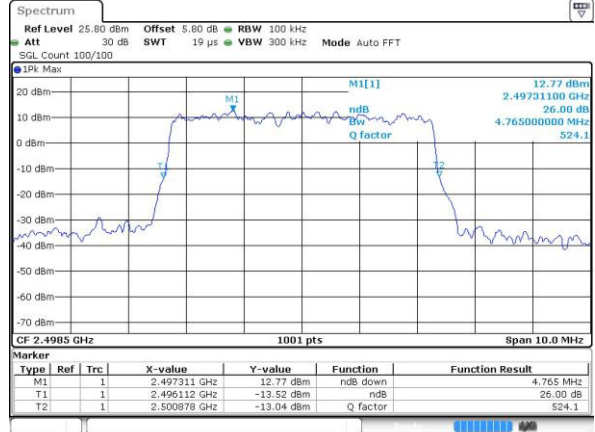

Lowest Channel / 5MHz / 16QAM

Date: 3.SEP.2016 15:01:59