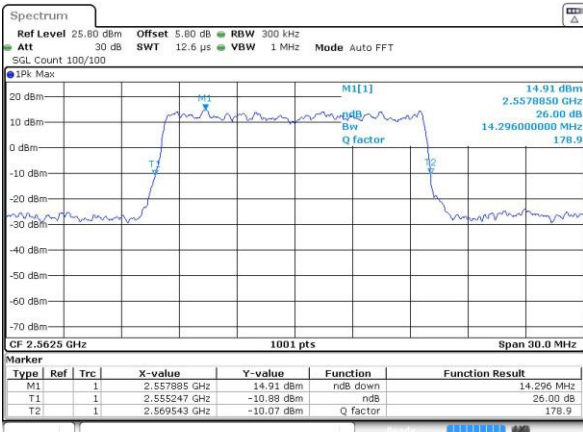

Highest Channel / 10MHz / 16QAM

Date: 24 AUG 2016 00:26:00

LTE Band 7

Lowest Channel / 15MHz / QPSK

Date: 24 AUG 2016 00:41:16

Lowest Channel / 15MHz / 16QAM

Date: 24 AUG 2016 00:40:55

Middle Channel / 15MHz / QPSK

Date: 24 AUG 2016 01:30:40

Middle Channel / 15MHz / 16QAM

Date: 24 AUG 2016 00:41:57

Highest Channel / 15MHz / QPSK

Date: 24 AUG 2016 00:42:39

Highest Channel / 15MHz / 16QAM

Date: 24 AUG 2016 00:42:18

LTE Band 7