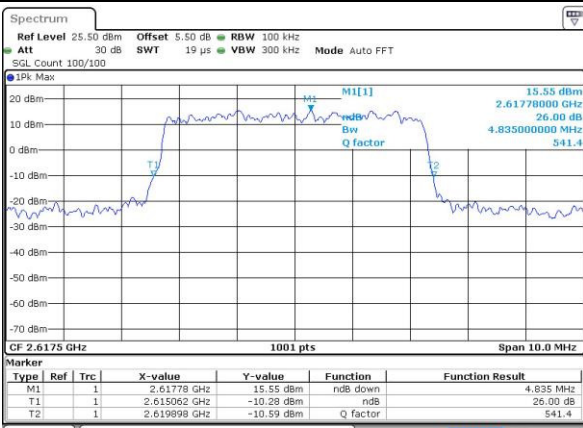

Highest Channel / 20MHz / QPSK

Date: 24 AUG 2016 00:59:17

Highest Channel / 20MHz / 16QAM

Date: 24 AUG 2016 00:58:56

LTE Band 38

Lowest Channel / 5MHz / QPSK

Date: 27 AUG 2016 10:56:45

Lowest Channel / 5MHz / 16QAM

Date: 27 AUG 2016 10:42:58

Middle Channel / 5MHz / QPSK

Date: 27 AUG 2016 11:06:17

Middle Channel / 5MHz / 16QAM

Date: 27 AUG 2016 11:06:42

Highest Channel / 5MHz / QPSK

Date: 27 AUG 2016 11:16:27

Highest Channel / 5MHz / 16QAM

Date: 27 AUG 2016 11:15:59

LTE Band 38

Lowest Channel / 10MHz / QPSK

Date: 27 AUG 2016 11:43:06

Lowest Channel / 10MHz / 16QAM

Date: 27 AUG 2016 11:43:32

Middle Channel / 10MHz / QPSK

Date: 27 AUG 2016 12:35:01