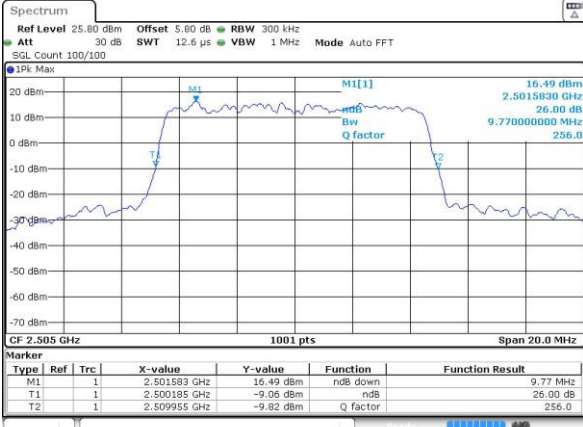

Date: 24 AUG 2016 00:08:06

Highest Channel / 5MHz / QPSK

Date: 24 AUG 2016 00:08:48

Highest Channel / 5MHz / 16QAM

Date: 24 AUG 2016 00:09:15

LTE Band 7

Lowest Channel / 10MHz / QPSK

Date: 24 AUG 2016 00:24:17