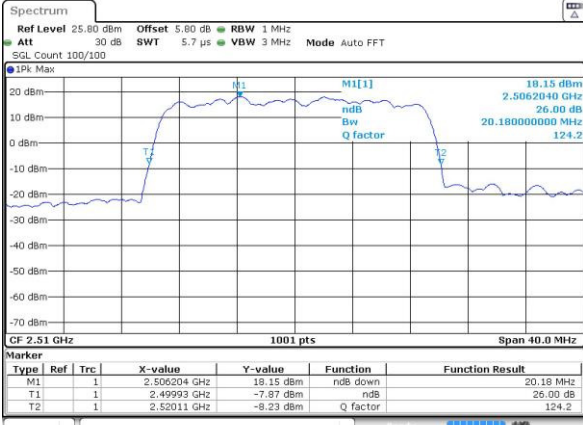

LTE Band 7

Lowest Channel / 20MHz / QPSK

Date: 24 AUG 2016 00:57:54