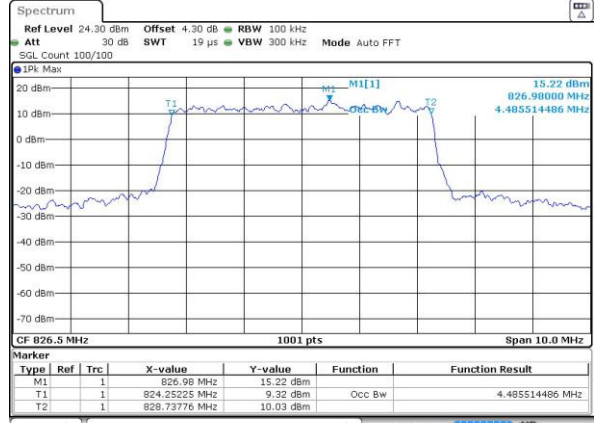

Highest Channel / 3MHz / 16QAM

Date: 23 AUG 2016 22:26:15

LTE Band 5

Lowest Channel / 5MHz / QPSK

Date: 23 AUG 2016 22:41:08

Lowest Channel / 5MHz / 16QAM

Date: 23 AUG 2016 22:41:18

Middle Channel / 5MHz / QPSK

Date: 23 AUG 2016 22:56:11

Middle Channel / 5MHz / 16QAM

Date: 23 AUG 2016 22:56:22

Highest Channel / 5MHz / QPSK

Date: 23 AUG 2016 22:56:43

Highest Channel / 5MHz / 16QAM

Date: 23 AUG 2016 22:56:53

LTE Band 5