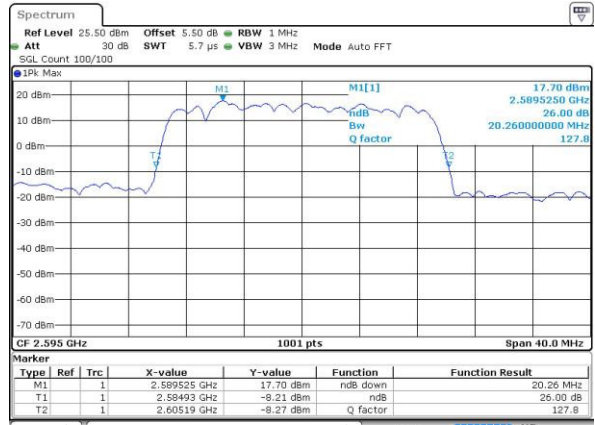

Middle Channel / 10MHz / 16QAM

Date: 27 AUG 2016 12:35:28

Highest Channel / 10MHz / QPSK

Date: 27 AUG 2016 14:16:28

Highest Channel / 10MHz / 16QAM

Date: 27 AUG 2016 14:16:54

LTE Band 38

Lowest Channel / 15MHz / QPSK

Date: 27 AUG 2016 14:19:21

Lowest Channel / 15MHz / 16QAM

Date: 27 AUG 2016 14:18:49

Middle Channel / 15MHz / QPSK

Date: 27 AUG 2016 14:49:42

Middle Channel / 15MHz / 16QAM

Date: 27 AUG 2016 14:50:09

Highest Channel / 15MHz / QPSK

Date: 27 AUG 2016 14:53:07

Highest Channel / 15MHz / 16QAM

Date: 27 AUG 2016 14:53:33

LTE Band 38

Lowest Channel / 20MHz / QPSK

Date: 27 AUG 2016 15:18:17

Lowest Channel / 20MHz / 16QAM

Date: 27 AUG 2016 15:18:47

Middle Channel / 20MHz / QPSK

Date: 27 AUG 2016 15:43:45

Middle Channel / 20MHz / 16QAM

Date: 27 AUG 2016 15:44:19

Highest Channel / 20MHz / QPSK

Date: 27 AUG 2016 16:19:52

Highest Channel / 20MHz / 16QAM

Date: 27 AUG 2016 16:19:18