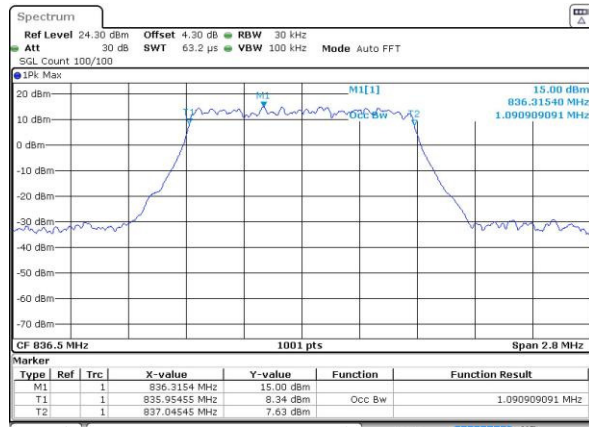

Mode	LTE Band 41 : 99%OBW(MHz)											
BW	1.4MHz		3MHz		5MHz		10MHz		15MHz		20MHz	
Mod.	QPSK	16QAM	QPSK	16QAM	QPSK	16QAM	QPSK	16QAM	QPSK	16QAM	QPSK	16QAM
Lowest CH	-	-	-	-	4.48	4.5	9.01	9.03	13.37	13.49	18.38	18.38
Middle CH	-	-	-	-	4.47	4.45	8.95	9.05	13.4	13.4	18.3	18.3
Highest CH	-	-	-	-	4.54	4.46	9.01	9.05	13.37	13.4	18.34	18.22

LTE Band 5

Lowest Channel / 1.4MHz / QPSK

Date: 23 AUG 2016 21:35:50

Lowest Channel / 1.4MHz / 16QAM

Date: 23 AUG 2016 21:36:00

Middle Channel / 1.4MHz / QPSK

Date: 23 AUG 2016 21:50:53

Middle Channel / 1.4MHz / 16QAM

Date: 23 AUG 2016 21:51:04

Highest Channel / 1.4MHz / QPSK

Date: 23 AUG 2016 21:53:25

Highest Channel / 1.4MHz / 16QAM

Date: 23 AUG 2016 21:53:36

LTE Band 5

Lowest Channel / 3MHz / QPSK

Date: 23 AUG 2016 22:08:29