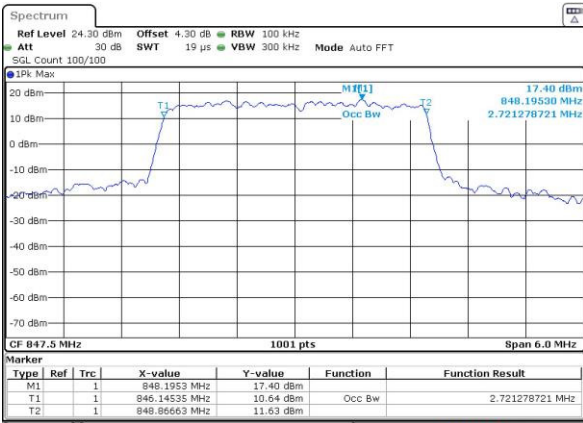

Date: 23 AUG 2016 21:51:04

Highest Channel / 1.4MHz / QPSK

Date: 23 AUG 2016 21:53:25

Highest Channel / 1.4MHz / 16QAM

Date: 23 AUG 2016 21:53:36

LTE Band 5

Lowest Channel / 3MHz / QPSK

Date: 23 AUG 2016 22:08:29

Lowest Channel / 3MHz / 16QAM

Date: 23 AUG 2016 22:08:39

Middle Channel / 3MHz / QPSK

Date: 23 AUG 2016 22:23:32

Middle Channel / 3MHz / 16QAM

Date: 23 AUG 2016 22:23:43

Highest Channel / 3MHz / QPSK

Date: 23 AUG 2016 22:26:04

Highest Channel / 3MHz / 16QAM

Date: 23 AUG 2016 22:26:15

LTE Band 5

Lowest Channel / 5MHz / QPSK

Date: 23 AUG 2016 22:41:08

Lowest Channel / 5MHz / 16QAM

Date: 23 AUG 2016 22:41:18

Middle Channel / 5MHz / QPSK