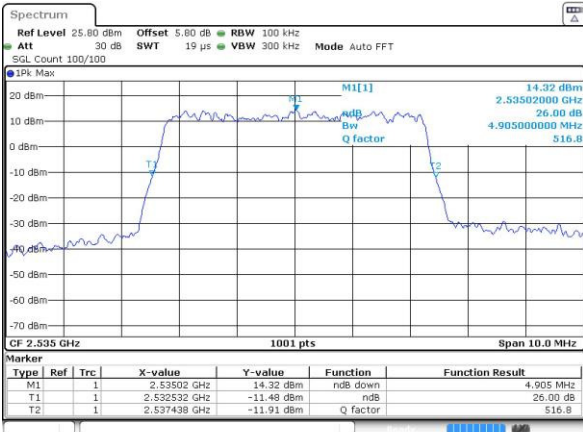

LTE Band 7

Lowest Channel / 5MHz / QPSK

Date: 24 AUG 2016 00:07:24

Lowest Channel / 5MHz / 16QAM

Date: 24 AUG 2016 00:07:45

Middle Channel / 5MHz / QPSK

Date: 24 AUG 2016 00:08:27

Middle Channel / 5MHz / 16QAM

Date: 24 AUG 2016 00:08:06

Highest Channel / 5MHz / QPSK

Date: 24 AUG 2016 00:08:48

Highest Channel / 5MHz / 16QAM

Date: 24 AUG 2016 00:09:15

LTE Band 7

Lowest Channel / 10MHz / QPSK

Date: 24 AUG 2016 00:24:17