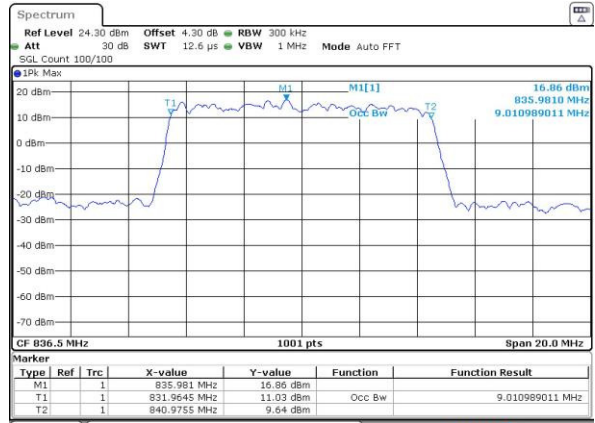

Date: 23 AUG 2016 22:56:11

Middle Channel / 5MHz / 16QAM

Date: 23 AUG 2016 22:56:22

Highest Channel / 5MHz / QPSK

Date: 23 AUG 2016 22:56:43

Highest Channel / 5MHz / 16QAM

Date: 23 AUG 2016 22:56:53

LTE Band 5

Lowest Channel / 10MHz / QPSK

Date: 23 AUG 2016 23:13:47

Lowest Channel / 10MHz / 16QAM

Date: 23 AUG 2016 23:13:57

Middle Channel / 10MHz / QPSK

Date: 23 AUG 2016 23:28:50

Middle Channel / 10MHz / 16QAM

Date: 23 AUG 2016 23:29:01

Highest Channel / 10MHz / QPSK

Date: 23 AUG 2016 23:31:22

Highest Channel / 10MHz / 16QAM

Date: 23 AUG 2016 23:31:32

LTE Band 7

Lowest Channel / 5MHz / QPSK

Date: 24 AUG 2016 00:07:13

Lowest Channel / 5MHz / 16QAM