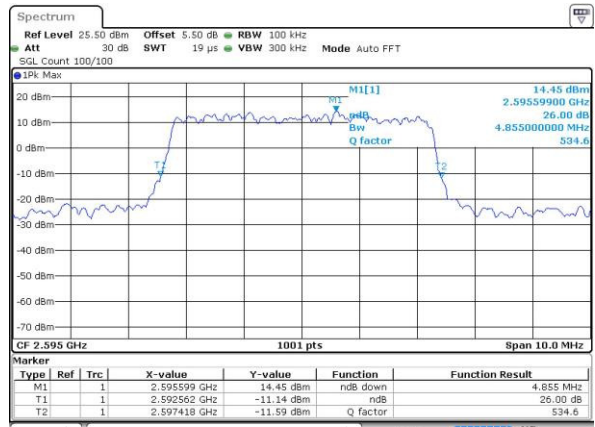

Highest Channel / 20MHz / QPSK

Date: 24 AUG 2016 00:59:17

Highest Channel / 20MHz / 16QAM

Date: 24 AUG 2016 00:58:56

LTE Band 38

Lowest Channel / 5MHz / QPSK

Date: 27 AUG 2016 10:56:45

Lowest Channel / 5MHz / 16QAM

Date: 27 AUG 2016 10:42:58

Middle Channel / 5MHz / QPSK

Date: 27 AUG 2016 11:06:17

Middle Channel / 5MHz / 16QAM

Date: 27 AUG 2016 11:06:42

Highest Channel / 5MHz / QPSK

Date: 27 AUG 2016 11:16:27

Highest Channel / 5MHz / 16QAM