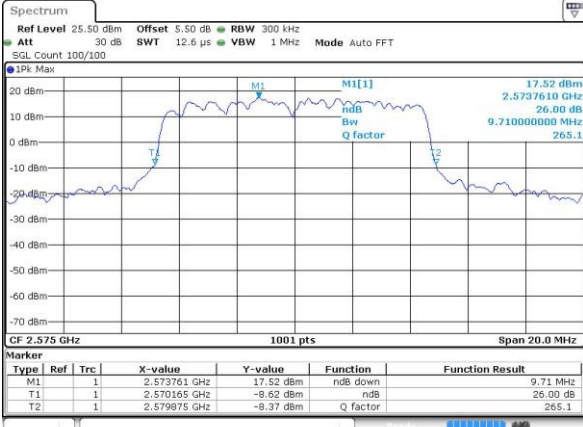

LTE Band 38

Lowest Channel / 10MHz / QPSK

Date: 27 AUG 2016 11:43:06