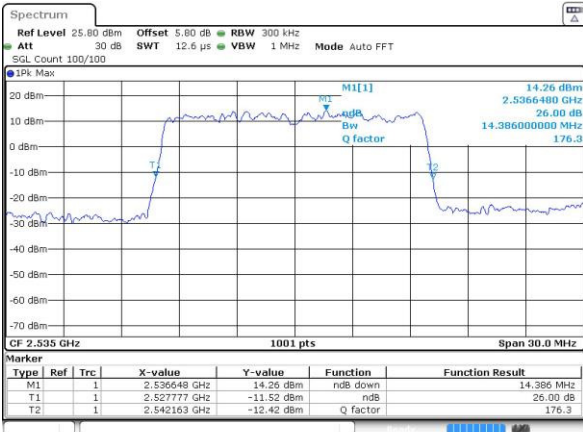

Highest Channel / 10MHz / 16QAM

Date: 24 AUG 2016 00:26:00

LTE Band 7

Lowest Channel / 15MHz / QPSK

Date: 24 AUG 2016 00:41:16

Lowest Channel / 15MHz / 16QAM

Date: 24 AUG 2016 00:40:55

Middle Channel / 15MHz / QPSK

Date: 24 AUG 2016 01:30:40

Middle Channel / 15MHz / 16QAM

Date: 24 AUG 2016 00:41:57

Highest Channel / 15MHz / QPSK

Date: 24 AUG 2016 00:42:39

Highest Channel / 15MHz / 16QAM

Date: 24 AUG 2016 00:42:18

LTE Band 7