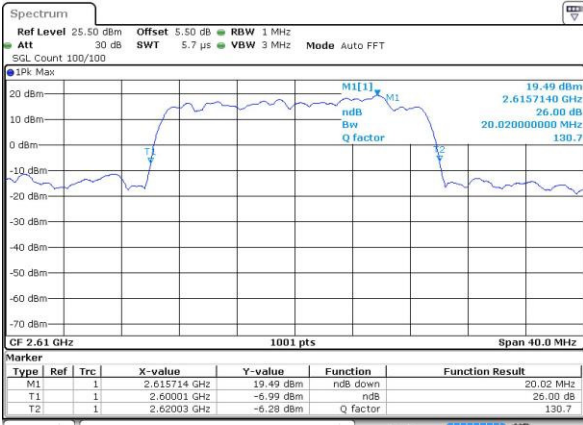

Date: 27 AUG 2016 14:53:07

Highest Channel / 15MHz / 16QAM

Date: 27 AUG 2016 14:53:33

LTE Band 38

Lowest Channel / 20MHz / QPSK

Date: 27 AUG 2016 15:18:17

Lowest Channel / 20MHz / 16QAM

Date: 27 AUG 2016 15:18:47

Middle Channel / 20MHz / QPSK

Date: 27 AUG 2016 15:43:45

Middle Channel / 20MHz / 16QAM

Date: 27 AUG 2016 15:44:19

Highest Channel / 20MHz / QPSK

Date: 27 AUG 2016 16:19:52

Highest Channel / 20MHz / 16QAM

Date: 27 AUG 2016 16:19:18