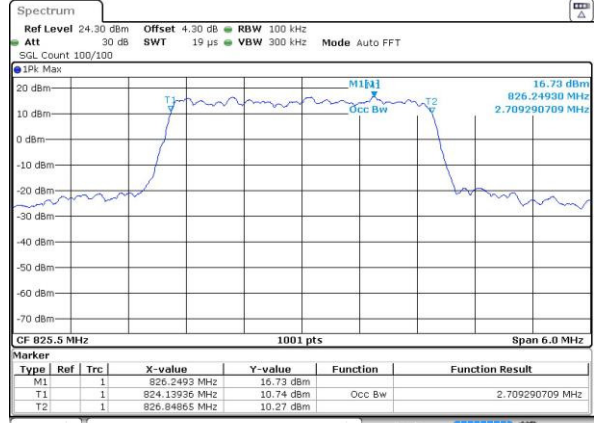

Lowest Channel / 3MHz / 16QAM

Date: 23 AUG 2016 22:08:39