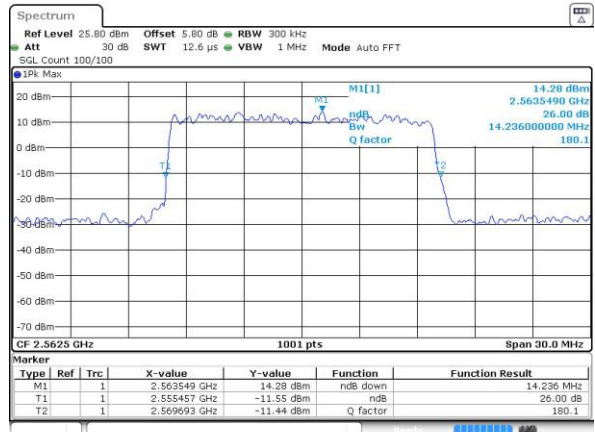

Date: 24 AUG 2016 01:30:40

Middle Channel / 15MHz / 16QAM

Date: 24 AUG 2016 00:41:57

Highest Channel / 15MHz / QPSK

Date: 24 AUG 2016 00:42:39

Highest Channel / 15MHz / 16QAM

Date: 24 AUG 2016 00:42:18

LTE Band 7