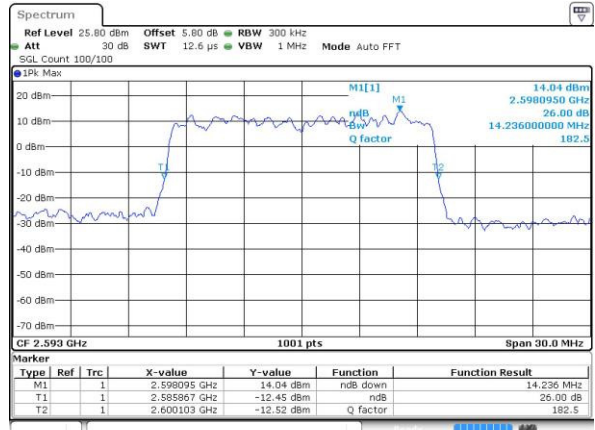

Highest Channel / 10MHz / 16QAM

Date: 3.SEP.2016 15:07:38

LTE Band 41

Lowest Channel / 15MHz / QPSK

Date: 3.SEP.2016 15:08:20

Lowest Channel / 15MHz / 16QAM

Date: 3.SEP.2016 15:11:07

Middle Channel / 15MHz / QPSK

Date: 3.SEP.2016 15:09:09

Middle Channel / 15MHz / 16QAM

Date: 3.SEP.2016 15:08:54

Highest Channel / 15MHz / QPSK

Date: 3.SEP.2016 15:09:27

Highest Channel / 15MHz / 16QAM

Date: 3.SEP.2016 15:10:18

LTE Band 41