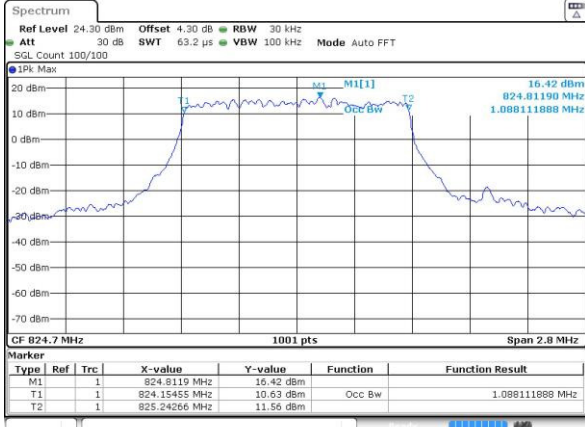

LTE Band 5

Lowest Channel / 1.4MHz / QPSK

Date: 23 AUG 2016 21:35:50