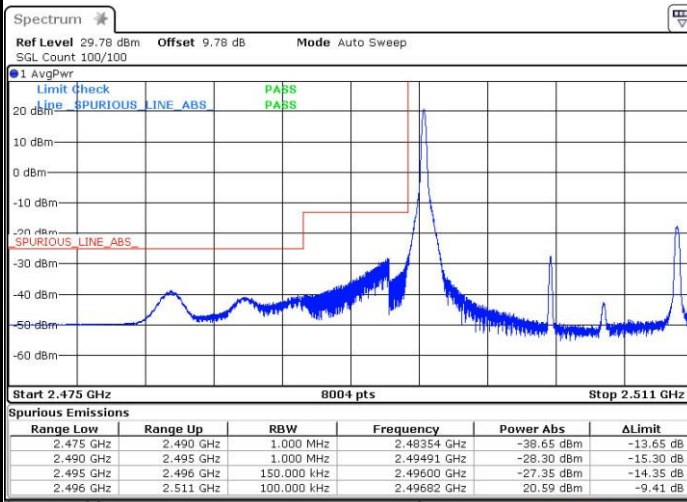

Date: 3 SEP.2016 10:56:22

Highest Band Edge / Full RB

Date: 3 SEP.2016 11:03:21

LTE Band 41 / 10MHz / 16QAM

Lowest Band Edge / 1 RB

Date: 3 SEP.2016 11:25:26

Highest Band Edge / 1 RB

Date: 3 SEP.2016 11:08:40

Lowest Band Edge / Full RB

Date: 3 SEP.2016 10:58:27

Highest Band Edge / Full RB

Date: 3 SEP.2016 11:00:57

LTE Band 41 / 15MHz / QPSK

Lowest Band Edge / 1 RB

Date: 3 SEP.2016 11:32:37

Highest Band Edge / 1 RB

Date: 3 SEP.2016 11:57:52

Lowest Band Edge / Full RB

Date: 3 SEP.2016 11:40:33

Highest Band Edge / Full RB

Date: 3 SEP.2016 11:43:05

LTE Band 41 / 15MHz / 16QAM

Lowest Band Edge / 1 RB

Date: 3 SEP.2016 11:36:02