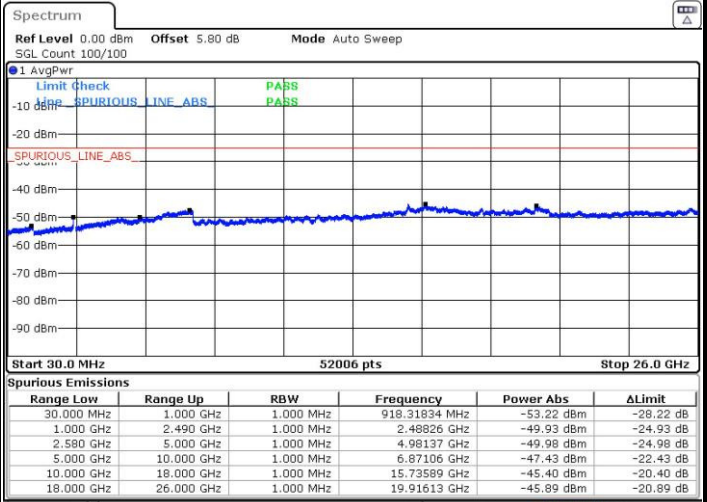

Highest Channel / 16QAM

Date: 23 AUG.2016 23:13:35

LTE Band 5 / 10MHz

Lowest Channel / QPSK

Date: 23 AUG.2016 23:27:44

Lowest Channel / 16QAM

Date: 23 AUG.2016 23:28:39

LTE Band 5 / 10MHz

Middle Channel / QPSK

Middle Channel / 16QAM

Date: 23 AUG.2016 23:30:16

Date: 23.AUG.2016 23:31:11

Highest Channel / QPSK

Highest Channel / 16QAM

Date: 23 AUG.2016 23:45:19

Date: 23.AUG.2016 23:46:14

LTE Band 7 / 5MHz

Lowest Channel / QPSK

Lowest Channel / 16QAM

Date: 24 AUG.2016 00:19:22

Date: 24 AUG.2016 00:20:17

Middle Channel / QPSK

Middle Channel / 16QAM

Date: 24 AUG.2016 00:22:06

Date: 24 AUG.2016 00:21:11

LTE Band 7 / 5MHz

Highest Channel / QPSK

Date: 24 AUG.2016 00:23:00

Highest Channel / 16QAM

Date: 24 AUG.2016 00:23:55

LTE Band 7 / 10MHz

Lowest Channel / QPSK