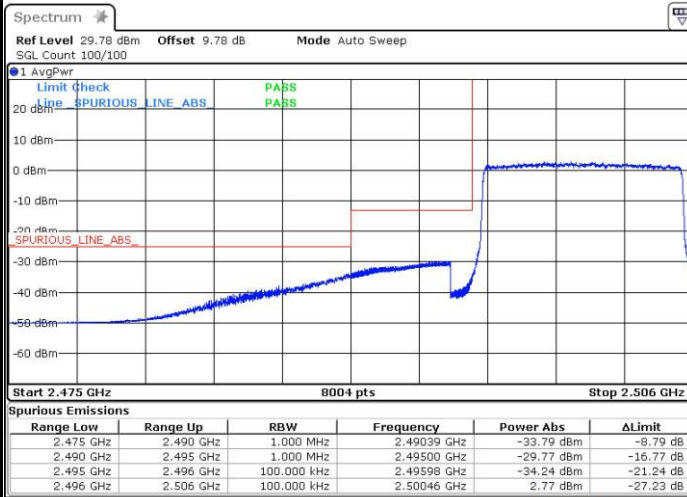

Highest Band Edge / Full RB

Date: 3 SEP.2016 10:34:58

LTE Band 41 / 10MHz / QPSK

Lowest Band Edge / 1 RB

Date: 3 SEP.2016 11:22:45

Highest Band Edge / 1 RB

Date: 3 SEP.2016 11:06:01

Lowest Band Edge / Full RB

Date: 3 SEP.2016 10:56:22

Highest Band Edge / Full RB

Date: 3 SEP.2016 11:03:21

LTE Band 41 / 10MHz / 16QAM

Lowest Band Edge / 1 RB

Date: 3 SEP.2016 11:25:26

Highest Band Edge / 1 RB

Date: 3 SEP.2016 11:08:40

Lowest Band Edge / Full RB

Date: 3 SEP.2016 10:58:27

Highest Band Edge / Full RB

Date: 3 SEP.2016 11:00:57

LTE Band 41 / 15MHz / QPSK

Lowest Band Edge / 1 RB

Date: 3 SEP.2016 11:32:37

Highest Band Edge / 1 RB