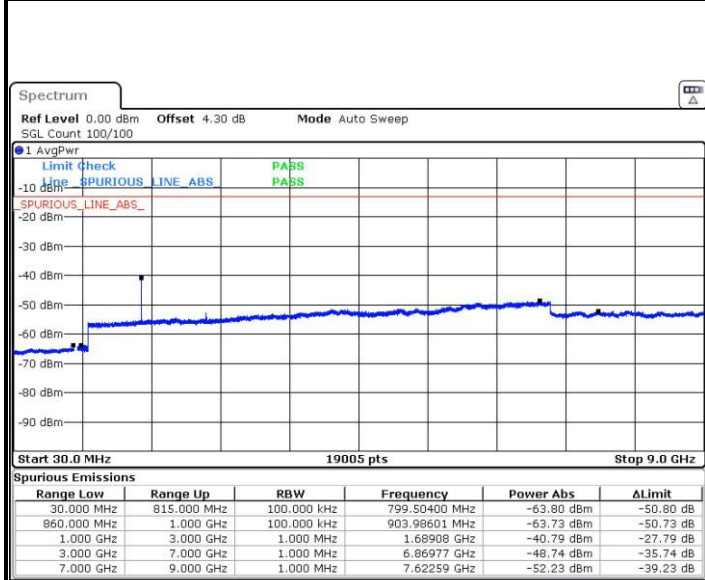

Highest Channel / QPSK

Highest Channel / 16QAM

Date: 23 AUG.2016 22:40:02

Date: 23 AUG.2016 22:40:57

LTE Band 5 / 5MHz

Lowest Channel / QPSK

Lowest Channel / 16QAM

Date: 23 AUG.2016 22:55:05

Date: 23 AUG.2016 22:56:00

Middle Channel / QPSK

Middle Channel / 16QAM

Date: 23 AUG.2016 22:57:37

Date: 23 AUG.2016 22:58:32

LTE Band 5 / 5MHz

Highest Channel / QPSK

Date: 23 AUG.2016 23:12:40

Highest Channel / 16QAM

Date: 23 AUG.2016 23:13:35

LTE Band 5 / 10MHz

Lowest Channel / QPSK

Date: 23 AUG.2016 23:27:44

Lowest Channel / 16QAM

Date: 23 AUG.2016 23:28:39

LTE Band 5 / 10MHz