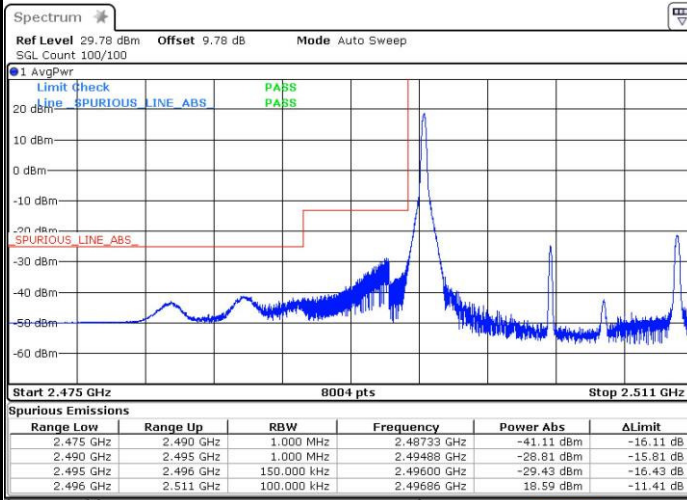

Lowest Band Edge / Full RB

Date: 3 SEP.2016 10:58:27

Highest Band Edge / Full RB

Date: 3 SEP.2016 11:00:57

LTE Band 41 / 15MHz / QPSK

Lowest Band Edge / 1 RB

Date: 3 SEP.2016 11:32:37

Highest Band Edge / 1 RB

Date: 3 SEP.2016 11:57:52

Lowest Band Edge / Full RB

Date: 3 SEP.2016 11:40:33

Highest Band Edge / Full RB

Date: 3 SEP.2016 11:43:05

LTE Band 41 / 15MHz / 16QAM

Lowest Band Edge / 1 RB

Date: 3 SEP.2016 11:36:02

Highest Band Edge / 1 RB

Date: 3 SEP.2016 11:52:28

Lowest Band Edge / Full RB

Date: 3 SEP.2016 11:38:14

Highest Band Edge / Full RB

Date: 3 SEP.2016 11:45:26

LTE Band 41 / 20MHz / QPSK

Lowest Band Edge / 1 RB

Date: 3 SEP.2016 12:02:00

Highest Band Edge / 1 RB

Date: 3 SEP.2016 13:58:53

Lowest Band Edge / Full RB

Date: 3 SEP.2016 13:50:52

Highest Band Edge / Full RB

Date: 3 SEP.2016 13:52:27

LTE Band 41 / 20MHz / 16QAM