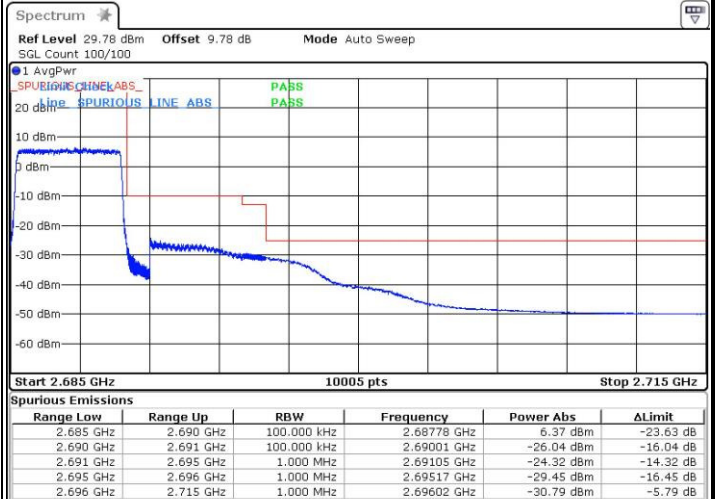

LTE Band 41 / 5MHz / QPSK

Lowest Band Edge / 1 RB

Date: 3 SEP.2016 10:04:51

Highest Band Edge / 1 RB

Date: 3 SEP.2016 10:31:43

Lowest Band Edge / Full RB

Date: 3 SEP.2016 10:07:05

Highest Band Edge / Full RB

Date: 3 SEP.2016 10:36:27

LTE Band 41 / 5MHz / 16QAM

Lowest Band Edge / 1RB

Date: 3 SEP.2016 10:00:10

Highest Band Edge / 1 RB

Date: 3 SEP.2016 10:33:18

Lowest Band Edge / Full RB

Date: 3 SEP.2016 10:13:45

Highest Band Edge / Full RB

Date: 3 SEP.2016 10:34:58

LTE Band 41 / 10MHz / QPSK

Lowest Band Edge / 1 RB

Date: 3 SEP.2016 11:22:45

Highest Band Edge / 1 RB

Date: 3 SEP.2016 11:06:01

Lowest Band Edge / Full RB