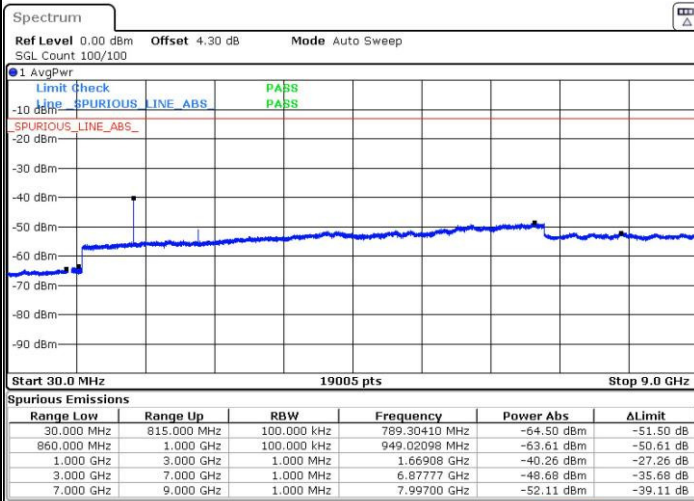

Highest Channel / QPSK

Highest Channel / 16QAM

Date: 23 AUG.2016 22:40:02

Date: 23 AUG.2016 22:40:57

LTE Band 5 / 5MHz

Lowest Channel / QPSK

Lowest Channel / 16QAM

Date: 23 AUG.2016 22:55:05

Date: 23 AUG.2016 22:56:00

Middle Channel / QPSK

Middle Channel / 16QAM

Date: 23 AUG.2016 22:57:37

Date: 23 AUG.2016 22:58:32

LTE Band 5 / 5MHz

Highest Channel / QPSK

Date: 23 AUG.2016 23:12:40

Highest Channel / 16QAM

Date: 23 AUG.2016 23:13:35

LTE Band 5 / 10MHz

Lowest Channel / QPSK

Date: 23 AUG.2016 23:27:44

Lowest Channel / 16QAM

Date: 23 AUG.2016 23:28:39

LTE Band 5 / 10MHz