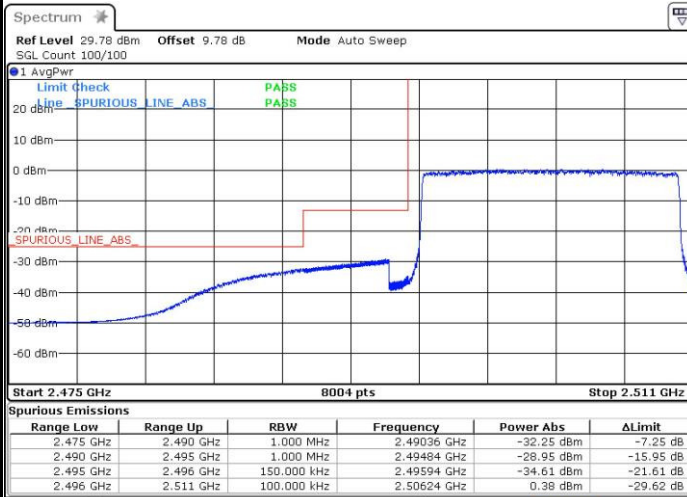

Lowest Band Edge / Full RB

Date: 3 SEP.2016 10:58:27

Highest Band Edge / Full RB

Date: 3 SEP.2016 11:00:57

LTE Band 41 / 15MHz / QPSK

Lowest Band Edge / 1 RB

Date: 3 SEP.2016 11:32:37

Highest Band Edge / 1 RB

Date: 3 SEP.2016 11:57:52

Lowest Band Edge / Full RB

Date: 3 SEP.2016 11:40:33

Highest Band Edge / Full RB

Date: 3 SEP.2016 11:43:05

LTE Band 41 / 15MHz / 16QAM

Lowest Band Edge / 1 RB

Date: 3 SEP.2016 11:36:02

Highest Band Edge / 1 RB

Date: 3 SEP.2016 11:52:28

Lowest Band Edge / Full RB

Date: 3 SEP.2016 11:38:14

Highest Band Edge / Full RB

Date: 3 SEP.2016 11:45:26

LTE Band 41 / 20MHz / QPSK

Lowest Band Edge / 1 RB

Date: 3 SEP.2016 12:02:00

Highest Band Edge / 1 RB

Date: 3 SEP.2016 13:58:53

Lowest Band Edge / Full RB

Date: 3 SEP.2016 13:50:52

Highest Band Edge / Full RB

Date: 3 SEP.2016 13:52:27

LTE Band 41 / 20MHz / 16QAM