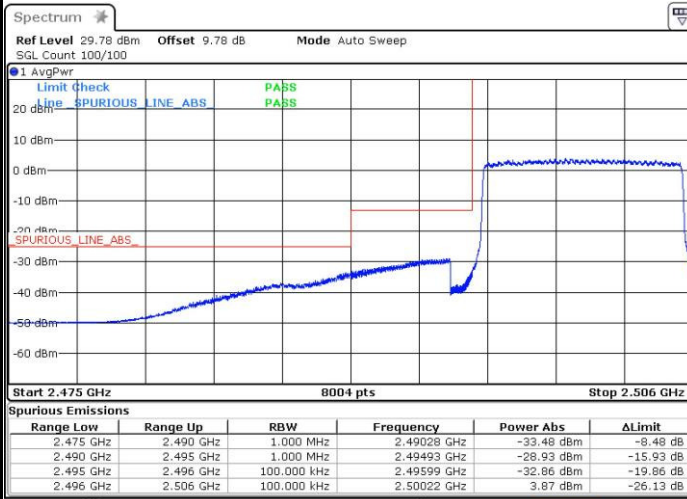

Date: 3 SEP.2016 10:36:27

LTE Band 41 / 5MHz / 16QAM

Lowest Band Edge / 1RB

Date: 3 SEP.2016 10:00:10

Highest Band Edge / 1 RB

Date: 3 SEP.2016 10:33:18

Lowest Band Edge / Full RB

Date: 3 SEP.2016 10:13:45

Highest Band Edge / Full RB

Date: 3 SEP.2016 10:34:58

LTE Band 41 / 10MHz / QPSK

Lowest Band Edge / 1 RB

Date: 3 SEP.2016 11:22:45

Highest Band Edge / 1 RB

Date: 3 SEP.2016 11:06:01

Lowest Band Edge / Full RB

Date: 3 SEP.2016 10:56:22

Highest Band Edge / Full RB

Date: 3 SEP.2016 11:03:21

LTE Band 41 / 10MHz / 16QAM

Lowest Band Edge / 1 RB

Date: 3 SEP.2016 11:25:26

Highest Band Edge / 1 RB

Date: 3 SEP.2016 11:08:40

Lowest Band Edge / Full RB

Date: 3 SEP.2016 10:58:27

Highest Band Edge / Full RB

Date: 3 SEP.2016 11:00:57

LTE Band 41 / 15MHz / QPSK

Lowest Band Edge / 1 RB

Date: 3 SEP.2016 11:32:37

Highest Band Edge / 1 RB