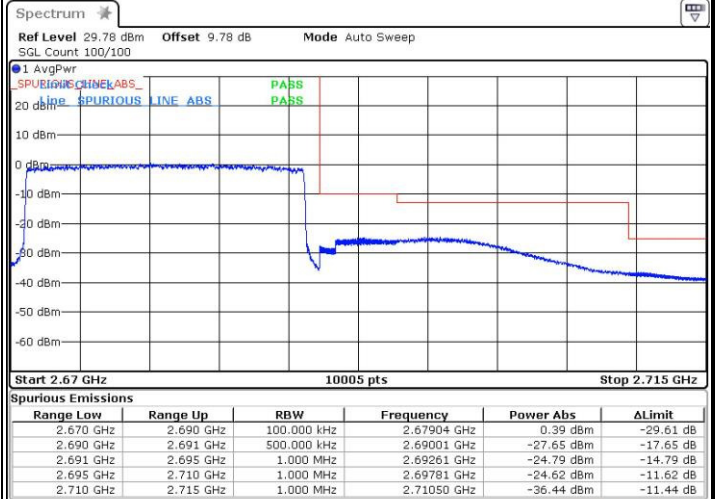

Highest Band Edge / 1 RB

Date: 3 SEP.2016 11:52:28

Lowest Band Edge / Full RB

Date: 3 SEP.2016 11:38:14

Highest Band Edge / Full RB

Date: 3 SEP.2016 11:45:26

LTE Band 41 / 20MHz / QPSK

Lowest Band Edge / 1 RB

Date: 3 SEP.2016 12:02:00

Highest Band Edge / 1 RB

Date: 3 SEP.2016 13:58:53

Lowest Band Edge / Full RB

Date: 3 SEP.2016 13:50:52

Highest Band Edge / Full RB

Date: 3 SEP.2016 13:52:27

LTE Band 41 / 20MHz / 16QAM

Lowest Band Edge / 1 RB

Date: 3 SEP.2016 13:45:49

Highest Band Edge / 1 RB

Date: 3 SEP.2016 13:56:21

Lowest Band Edge / Full RB

Date: 3 SEP.2016 13:48:10

Highest Band Edge / Full RB

Date: 3 SEP.2016 13:53:52

# Conducted Spurious Emission

LTE Band 5 / 1.4MHz

Highest Channel / QPSK

Date: 23 AUG.2016 22:07:23

Highest Channel / 16QAM

Date: 23 AUG.2016 22:08:18

LTE Band 5 / 3MHz

Lowest Channel / QPSK