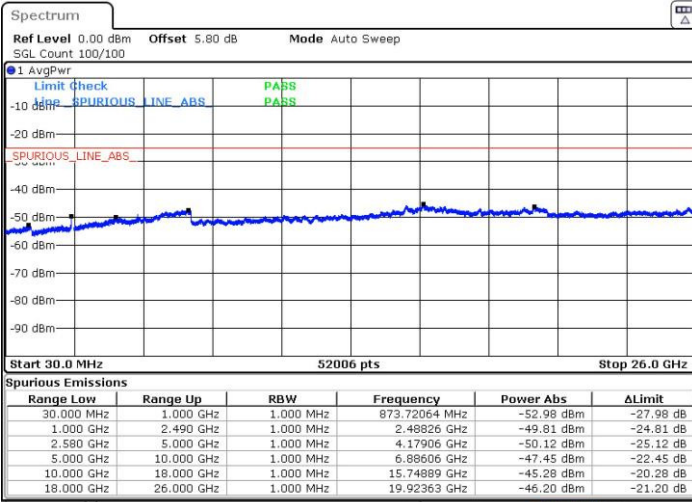

Highest Channel / 16QAM

Date: 23 AUG.2016 23:13:35

LTE Band 5 / 10MHz

Lowest Channel / QPSK

Date: 23 AUG.2016 23:27:44

Lowest Channel / 16QAM

Date: 23 AUG.2016 23:28:39

LTE Band 5 / 10MHz

Middle Channel / QPSK

Middle Channel / 16QAM

Date: 23 AUG.2016 23:30:16

Date: 23.AUG.2016 23:31:11

Highest Channel / QPSK

Highest Channel / 16QAM

Date: 23 AUG.2016 23:45:19

Date: 23.AUG.2016 23:46:14

LTE Band 7 / 5MHz

Lowest Channel / QPSK

Lowest Channel / 16QAM

Date: 24 AUG.2016 00:19:22

Date: 24 AUG.2016 00:20:17

Middle Channel / QPSK

Middle Channel / 16QAM

Date: 24 AUG.2016 00:22:06