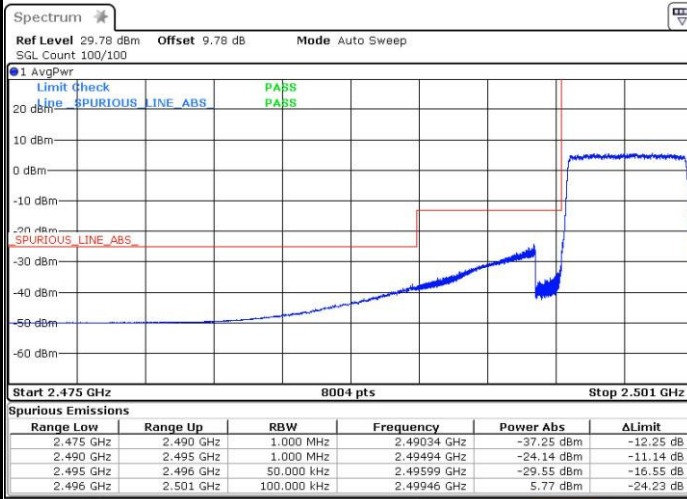

LTE Band 41 / 5MHz / QPSK

Lowest Band Edge / 1 RB

Date: 3 SEP.2016 10:04:51

Highest Band Edge / 1 RB

Date: 3 SEP.2016 10:31:43

Lowest Band Edge / Full RB

Date: 3 SEP.2016 10:07:05

Highest Band Edge / Full RB

Date: 3 SEP.2016 10:36:27

LTE Band 41 / 5MHz / 16QAM

Lowest Band Edge / 1RB

Date: 3 SEP.2016 10:00:10

Highest Band Edge / 1 RB

Date: 3 SEP.2016 10:33:18

Lowest Band Edge / Full RB

Date: 3 SEP.2016 10:13:45

Highest Band Edge / Full RB

Date: 3 SEP.2016 10:34:58

LTE Band 41 / 10MHz / QPSK

Lowest Band Edge / 1 RB

Date: 3 SEP.2016 11:22:45

Highest Band Edge / 1 RB

Date: 3 SEP.2016 11:06:01

Lowest Band Edge / Full RB

Date: 3 SEP.2016 10:56:22

Highest Band Edge / Full RB

Date: 3 SEP.2016 11:03:21

LTE Band 41 / 10MHz / 16QAM

Lowest Band Edge / 1 RB

Date: 3 SEP.2016 11:25:26

Highest Band Edge / 1 RB

Date: 3 SEP.2016 11:08:40