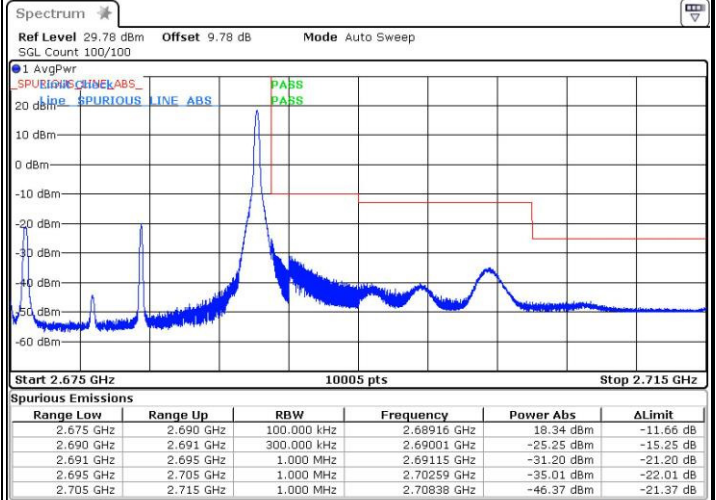

Lowest Band Edge / Full RB

Date: 3 SEP.2016 10:58:27

Highest Band Edge / Full RB

Date: 3 SEP.2016 11:00:57

LTE Band 41 / 15MHz / QPSK

Lowest Band Edge / 1 RB

Date: 3 SEP.2016 11:32:37

Highest Band Edge / 1 RB

Date: 3 SEP.2016 11:57:52

Lowest Band Edge / Full RB

Date: 3 SEP.2016 11:40:33

Highest Band Edge / Full RB

Date: 3 SEP.2016 11:43:05

LTE Band 41 / 15MHz / 16QAM

Lowest Band Edge / 1 RB

Date: 3 SEP.2016 11:36:02

Highest Band Edge / 1 RB

Date: 3 SEP.2016 11:52:28

Lowest Band Edge / Full RB

Date: 3 SEP.2016 11:38:14

Highest Band Edge / Full RB

Date: 3 SEP.2016 11:45:26

LTE Band 41 / 20MHz / QPSK

Lowest Band Edge / 1 RB

Date: 3 SEP.2016 12:02:00

Highest Band Edge / 1 RB

Date: 3 SEP.2016 13:58:53

Lowest Band Edge / Full RB

Date: 3 SEP.2016 13:50:52

Highest Band Edge / Full RB

Date: 3 SEP.2016 13:52:27

LTE Band 41 / 20MHz / 16QAM