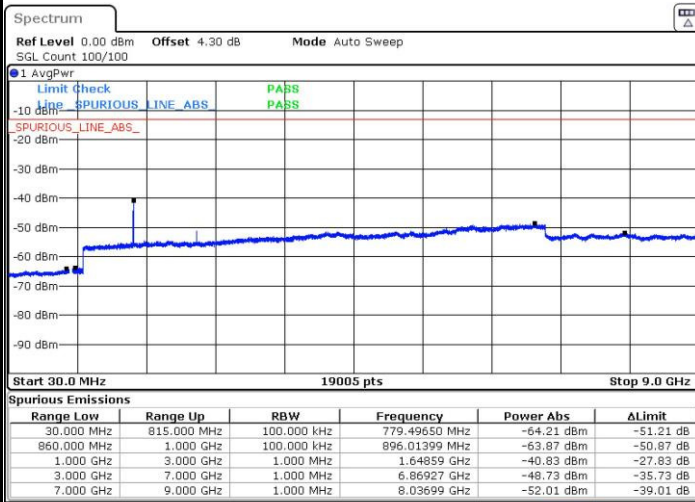

Lowest Band Edge / 1 RB

Date: 3 SEP.2016 13:45:49

Highest Band Edge / 1 RB

Date: 3 SEP.2016 13:56:21

Lowest Band Edge / Full RB

Date: 3 SEP.2016 13:48:10

Highest Band Edge / Full RB

Date: 3 SEP.2016 13:53:52

# Conducted Spurious Emission

LTE Band 5 / 1.4MHz

Highest Channel / QPSK

Date: 23 AUG.2016 22:07:23

Highest Channel / 16QAM

Date: 23 AUG.2016 22:08:18

LTE Band 5 / 3MHz

Lowest Channel / QPSK

Date: 23 AUG.2016 22:22:27

Lowest Channel / 16QAM

Date: 23 AUG.2016 22:23:21

LTE Band 5 / 3MHz

Middle Channel / QPSK

Middle Channel / 16QAM

Date: 23 AUG.2016 22:24:58

Date: 23 AUG.2016 22:25:53