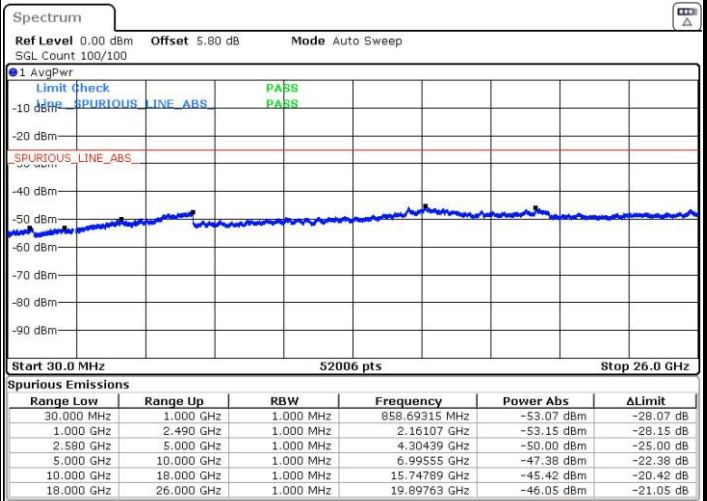

Highest Channel / 16QAM

Date: 23 AUG.2016 23:13:35

LTE Band 5 / 10MHz

Lowest Channel / QPSK

Date: 23 AUG.2016 23:27:44

Lowest Channel / 16QAM

Date: 23 AUG.2016 23:28:39

LTE Band 5 / 10MHz

LTE Band 7 / 5MHz

Lowest Channel / QPSK

Lowest Channel / 16QAM

Date: 24 AUG.2016 00:19:22

Date: 24 AUG.2016 00:20:17

Middle Channel / QPSK

Middle Channel / 16QAM

Date: 24 AUG.2016 00:22:06

Date: 24 AUG.2016 00:21:11

LTE Band 7 / 5MHz

Highest Channel / QPSK

Date: 24 AUG.2016 00:23:00

Highest Channel / 16QAM

Date: 24 AUG.2016 00:23:55

LTE Band 7 / 10MHz

Lowest Channel / QPSK

Date: 24 AUG.2016 00:36:01

Lowest Channel / 16QAM

Date: 24 AUG.2016 00:36:55

LTE Band 7 / 10MHz

Middle Channel / QPSK

Middle Channel / 16QAM

Date: 24 AUG.2016 00:38:44

Date: 24 AUG.2016 00:37:50