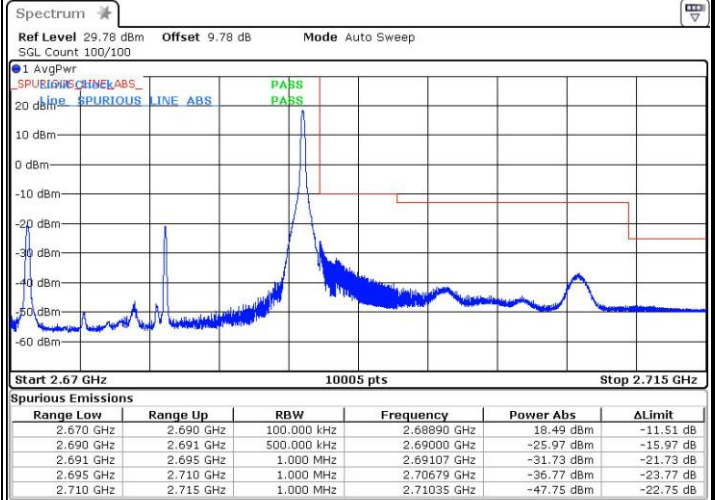

Highest Band Edge / 1 RB

Date: 3 SEP.2016 11:52:28

Lowest Band Edge / Full RB

Date: 3 SEP.2016 11:38:14

Highest Band Edge / Full RB

Date: 3 SEP.2016 11:45:26

LTE Band 41 / 20MHz / QPSK

Lowest Band Edge / 1 RB

Date: 3 SEP.2016 12:02:00

Highest Band Edge / 1 RB

Date: 3 SEP.2016 13:58:53

Lowest Band Edge / Full RB

Date: 3 SEP.2016 13:50:52

Highest Band Edge / Full RB

Date: 3 SEP.2016 13:52:27

LTE Band 41 / 20MHz / 16QAM

Lowest Band Edge / 1 RB

Date: 3 SEP.2016 13:45:49

Highest Band Edge / 1 RB

Date: 3 SEP.2016 13:56:21

Lowest Band Edge / Full RB

Date: 3 SEP.2016 13:48:10

Highest Band Edge / Full RB

Date: 3 SEP.2016 13:53:52

# Conducted Spurious Emission

LTE Band 5 / 1.4MHz

Highest Channel / QPSK

Date: 23 AUG.2016 22:07:23

Highest Channel / 16QAM

Date: 23 AUG.2016 22:08:18

LTE Band 5 / 3MHz

Lowest Channel / QPSK