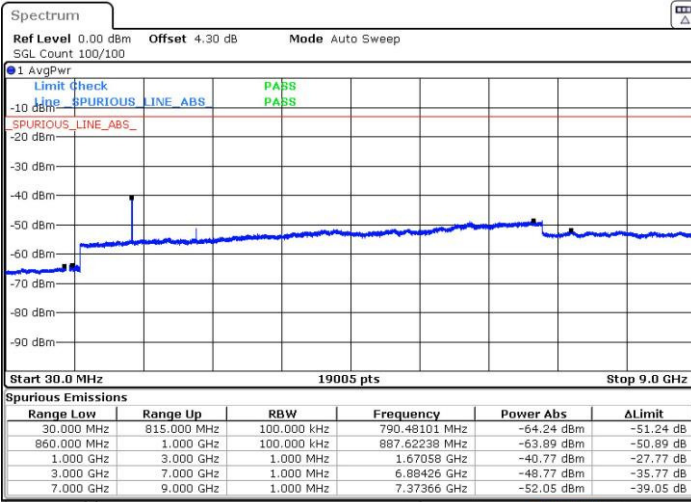

# Conducted Spurious Emission

LTE Band 5 / 1.4MHz

Highest Channel / QPSK

Date: 23 AUG.2016 22:07:23

Highest Channel / 16QAM

Date: 23 AUG.2016 22:08:18

LTE Band 5 / 3MHz

Lowest Channel / QPSK

Date: 23 AUG.2016 22:22:27

Lowest Channel / 16QAM

Date: 23 AUG.2016 22:23:21

LTE Band 5 / 3MHz

Middle Channel / QPSK

Middle Channel / 16QAM

Date: 23 AUG.2016 22:24:58

Date: 23 AUG.2016 22:25:53

Highest Channel / QPSK

Highest Channel / 16QAM

Date: 23 AUG.2016 22:40:02

Date: 23 AUG.2016 22:40:57

LTE Band 5 / 5MHz

Lowest Channel / QPSK

Lowest Channel / 16QAM

Date: 23 AUG.2016 22:55:05