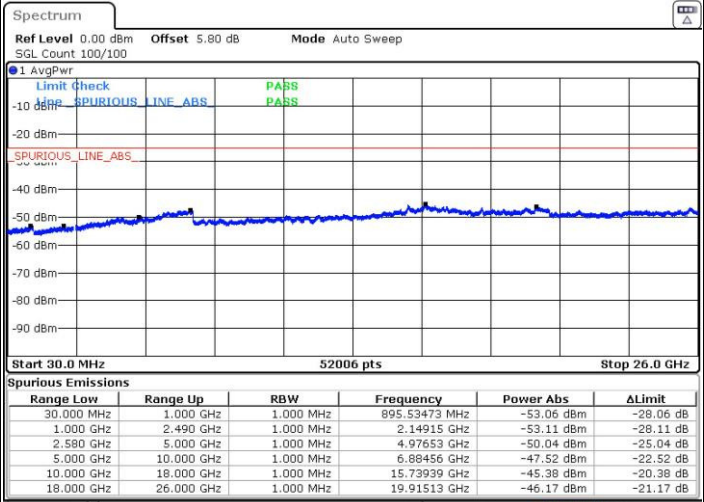

LTE Band 7 / 5MHz

Lowest Channel / QPSK

Lowest Channel / 16QAM

Date: 24 AUG.2016 00:19:22

Date: 24 AUG.2016 00:20:17

Middle Channel / QPSK

Middle Channel / 16QAM

Date: 24 AUG.2016 00:22:06

Date: 24 AUG.2016 00:21:11

LTE Band 7 / 5MHz

Highest Channel / QPSK

Date: 24 AUG.2016 00:23:00

Highest Channel / 16QAM

Date: 24 AUG.2016 00:23:55

LTE Band 7 / 10MHz

Lowest Channel / QPSK

Date: 24 AUG.2016 00:36:01

Lowest Channel / 16QAM

Date: 24 AUG.2016 00:36:55

LTE Band 7 / 10MHz

Middle Channel / QPSK

Middle Channel / 16QAM

Date: 24 AUG.2016 00:38:44

Date: 24 AUG.2016 00:37:50

Highest Channel / QPSK

Highest Channel / 16QAM

Date: 24 AUG.2016 00:39:39

Date: 24 AUG.2016 00:40:33

**LTE Band 7 / 15MHz**