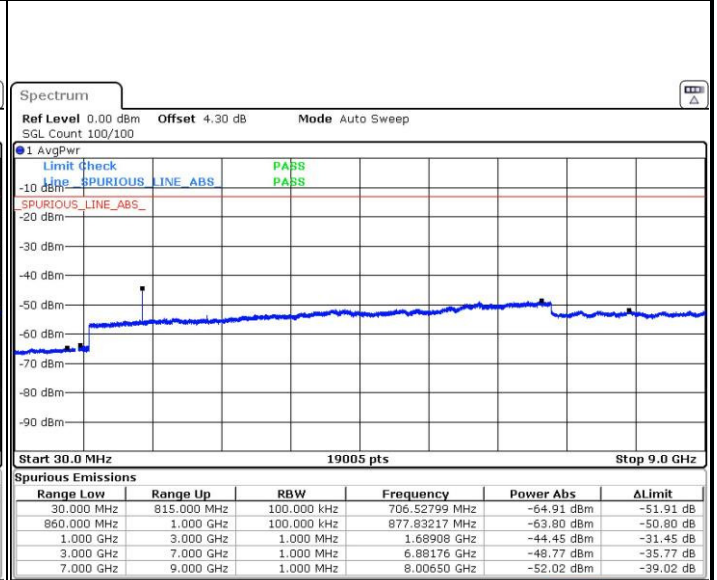

Highest Channel / QPSK

Highest Channel / 16QAM

Date: 23 AUG.2016 22:40:02

Date: 23 AUG.2016 22:40:57

LTE Band 5 / 5MHz

Lowest Channel / QPSK

Lowest Channel / 16QAM

Date: 23 AUG.2016 22:55:05

Date: 23 AUG.2016 22:56:00

Middle Channel / QPSK

Middle Channel / 16QAM

Date: 23 AUG.2016 22:57:37

Date: 23 AUG.2016 22:58:32

LTE Band 5 / 5MHz

Highest Channel / QPSK

Date: 23 AUG.2016 23:12:40

Highest Channel / 16QAM

Date: 23 AUG.2016 23:13:35

LTE Band 5 / 10MHz

Lowest Channel / QPSK

Date: 23 AUG.2016 23:27:44

Lowest Channel / 16QAM

Date: 23 AUG.2016 23:28:39

LTE Band 5 / 10MHz