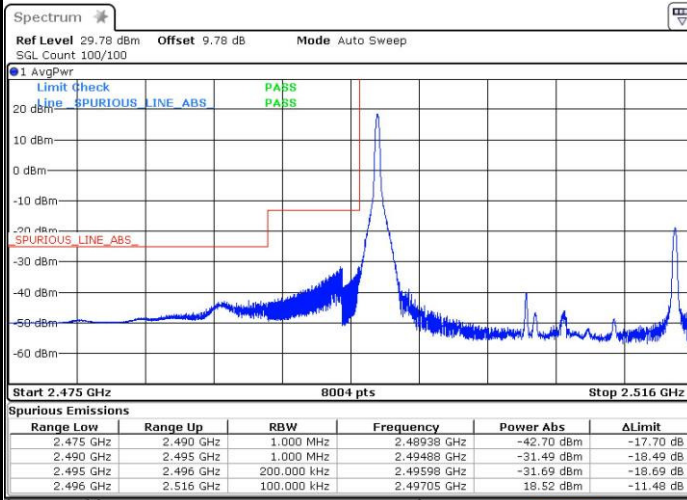

Highest Band Edge / 1 RB

Date: 3 SEP.2016 11:52:28

Lowest Band Edge / Full RB

Date: 3 SEP.2016 11:38:14

Highest Band Edge / Full RB

Date: 3 SEP.2016 11:45:26

LTE Band 41 / 20MHz / QPSK

Lowest Band Edge / 1 RB

Date: 3 SEP.2016 12:02:00

Highest Band Edge / 1 RB

Date: 3 SEP.2016 13:58:53

Lowest Band Edge / Full RB

Date: 3 SEP.2016 13:50:52

Highest Band Edge / Full RB

Date: 3 SEP.2016 13:52:27

LTE Band 41 / 20MHz / 16QAM

Lowest Band Edge / 1 RB

Date: 3 SEP.2016 13:45:49

Highest Band Edge / 1 RB

Date: 3 SEP.2016 13:56:21

Lowest Band Edge / Full RB

Date: 3 SEP.2016 13:48:10

Highest Band Edge / Full RB

Date: 3 SEP.2016 13:53:52

# Conducted Spurious Emission

LTE Band 5 / 1.4MHz

Highest Channel / QPSK

Date: 23 AUG.2016 22:07:23

Highest Channel / 16QAM

Date: 23 AUG.2016 22:08:18

LTE Band 5 / 3MHz

Lowest Channel / QPSK