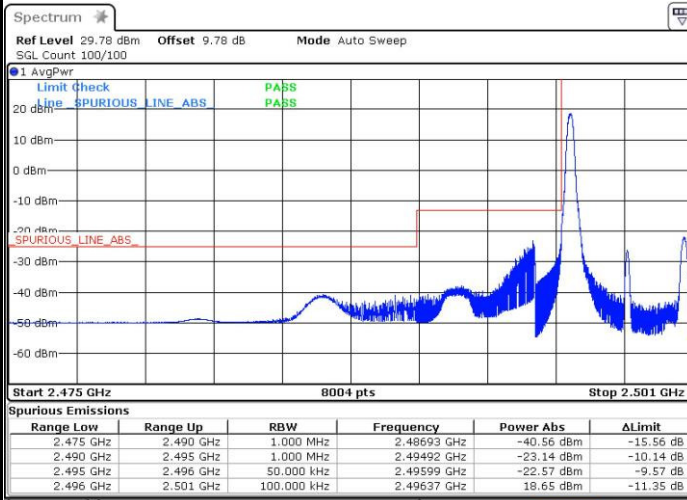

LTE Band 41 / 5MHz / QPSK

Lowest Band Edge / 1 RB

Date: 3 SEP.2016 10:04:51

Highest Band Edge / 1 RB

Date: 3 SEP.2016 10:31:43

Lowest Band Edge / Full RB

Date: 3 SEP.2016 10:07:05

Highest Band Edge / Full RB

Date: 3 SEP.2016 10:36:27

LTE Band 41 / 5MHz / 16QAM

Lowest Band Edge / 1RB

Date: 3 SEP.2016 10:00:10

Highest Band Edge / 1 RB

Date: 3 SEP.2016 10:33:18

Lowest Band Edge / Full RB

Date: 3 SEP.2016 10:13:45