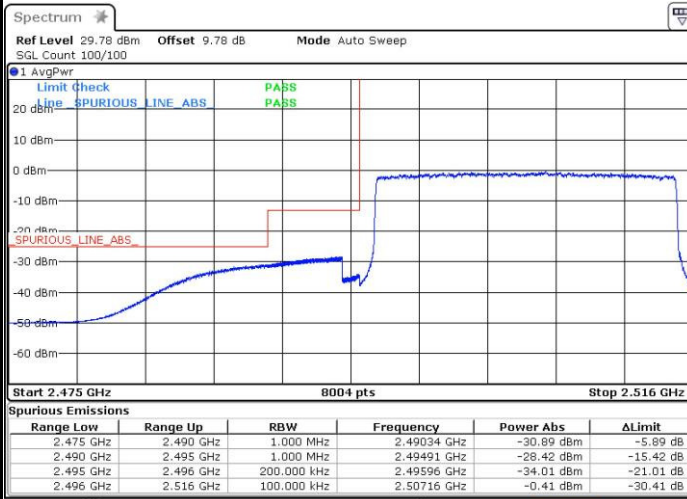

Date: 3 SEP.2016 12:02:00

Highest Band Edge / 1 RB

Date: 3 SEP.2016 13:58:53

Lowest Band Edge / Full RB

Date: 3 SEP.2016 13:50:52

Highest Band Edge / Full RB

Date: 3 SEP.2016 13:52:27

LTE Band 41 / 20MHz / 16QAM

Lowest Band Edge / 1 RB

Date: 3 SEP.2016 13:45:49

Highest Band Edge / 1 RB

Date: 3 SEP.2016 13:56:21

Lowest Band Edge / Full RB

Date: 3 SEP.2016 13:48:10

Highest Band Edge / Full RB

Date: 3 SEP.2016 13:53:52

# Conducted Spurious Emission

LTE Band 5 / 1.4MHz

Highest Channel / QPSK

Date: 23 AUG.2016 22:07:23

Highest Channel / 16QAM

Date: 23 AUG.2016 22:08:18

LTE Band 5 / 3MHz

Lowest Channel / QPSK