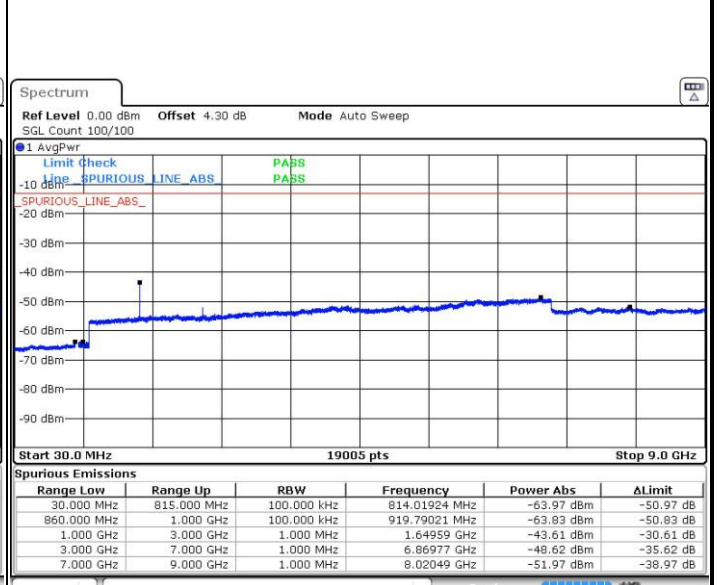

Highest Channel / QPSK

Highest Channel / 16QAM

Date: 23 AUG.2016 22:40:02

Date: 23 AUG.2016 22:40:57

LTE Band 5 / 5MHz

Lowest Channel / QPSK

Lowest Channel / 16QAM

Date: 23 AUG.2016 22:55:05

Date: 23 AUG.2016 22:56:00

Middle Channel / QPSK

Middle Channel / 16QAM

Date: 23 AUG.2016 22:57:37

Date: 23 AUG.2016 22:58:32

LTE Band 5 / 5MHz

Highest Channel / QPSK

Date: 23 AUG.2016 23:12:40

Highest Channel / 16QAM

Date: 23 AUG.2016 23:13:35

LTE Band 5 / 10MHz

Lowest Channel / QPSK

Date: 23 AUG.2016 23:27:44

Lowest Channel / 16QAM

Date: 23 AUG.2016 23:28:39

LTE Band 5 / 10MHz

Middle Channel / QPSK

Middle Channel / 16QAM

Date: 23 AUG.2016 23:30:16

Date: 23.AUG.2016 23:31:11

Highest Channel / QPSK

Highest Channel / 16QAM

Date: 23 AUG.2016 23:45:19

Date: 23.AUG.2016 23:46:14