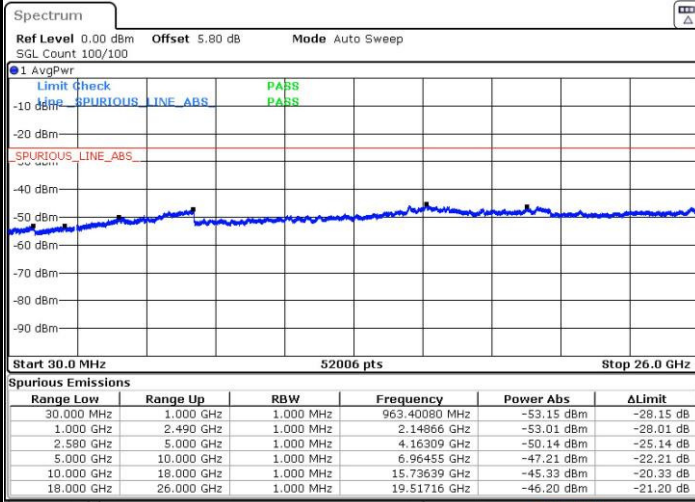

LTE Band 7 / 5MHz

Lowest Channel / QPSK

Lowest Channel / 16QAM

Date: 24 AUG.2016 00:19:22

Date: 24 AUG.2016 00:20:17

Middle Channel / QPSK

Middle Channel / 16QAM

Date: 24 AUG.2016 00:22:06

Date: 24 AUG.2016 00:21:11

LTE Band 7 / 5MHz

Highest Channel / QPSK

Date: 24 AUG.2016 00:23:00

Highest Channel / 16QAM

Date: 24 AUG.2016 00:23:55

LTE Band 7 / 10MHz

Lowest Channel / QPSK