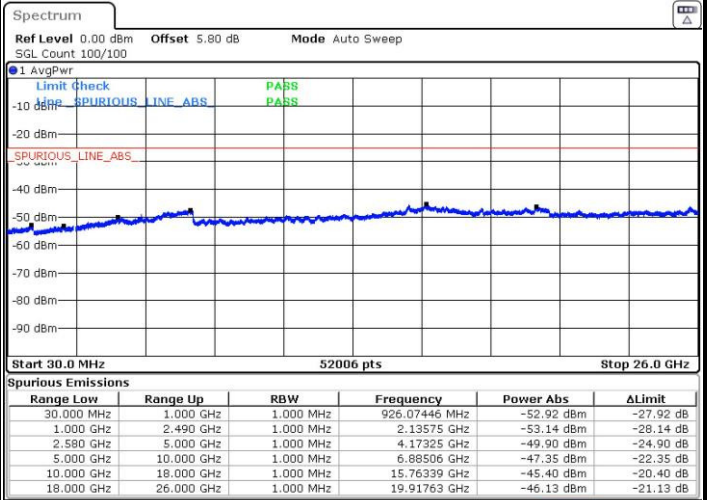

Date: 24 AUG.2016 00:21:11

LTE Band 7 / 5MHz

Highest Channel / QPSK

Date: 24 AUG.2016 00:23:00

Highest Channel / 16QAM

Date: 24 AUG.2016 00:23:55

LTE Band 7 / 10MHz

Lowest Channel / QPSK

Date: 24 AUG.2016 00:36:01

Lowest Channel / 16QAM

Date: 24 AUG.2016 00:36:55

LTE Band 7 / 10MHz

Middle Channel / QPSK

Middle Channel / 16QAM

Date: 24 AUG.2016 00:38:44

Date: 24 AUG.2016 00:37:50

Highest Channel / QPSK

Highest Channel / 16QAM

Date: 24 AUG.2016 00:39:39

Date: 24 AUG.2016 00:40:33

**LTE Band 7 / 15MHz**