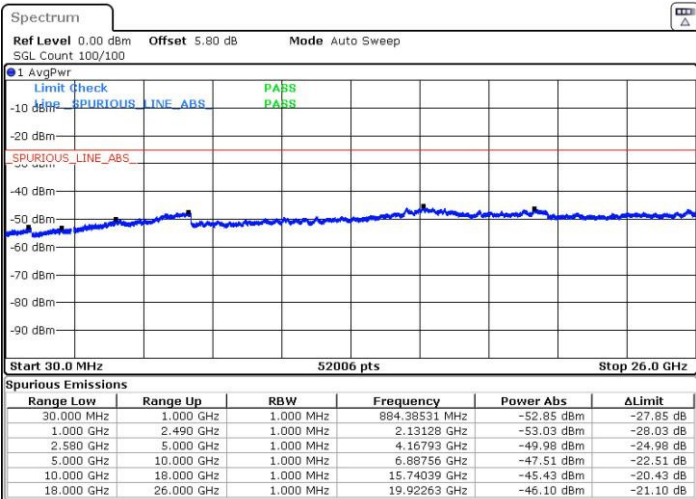

LTE Band 7 / 5MHz

Lowest Channel / QPSK

Lowest Channel / 16QAM

Date: 24 AUG.2016 00:19:22

Date: 24 AUG.2016 00:20:17

Middle Channel / QPSK

Middle Channel / 16QAM

Date: 24 AUG.2016 00:22:06

Date: 24 AUG.2016 00:21:11

LTE Band 7 / 5MHz

Highest Channel / QPSK

Date: 24 AUG.2016 00:23:00

Highest Channel / 16QAM

Date: 24 AUG.2016 00:23:55

LTE Band 7 / 10MHz

Lowest Channel / QPSK

Date: 24 AUG.2016 00:36:01

Lowest Channel / 16QAM

Date: 24 AUG.2016 00:36:55

LTE Band 7 / 10MHz

Middle Channel / QPSK

Middle Channel / 16QAM

Date: 24 AUG.2016 00:38:44

Date: 24 AUG.2016 00:37:50

Highest Channel / QPSK

Highest Channel / 16QAM

Date: 24 AUG.2016 00:39:39

Date: 24 AUG.2016 00:40:33

**LTE Band 7 / 15MHz**