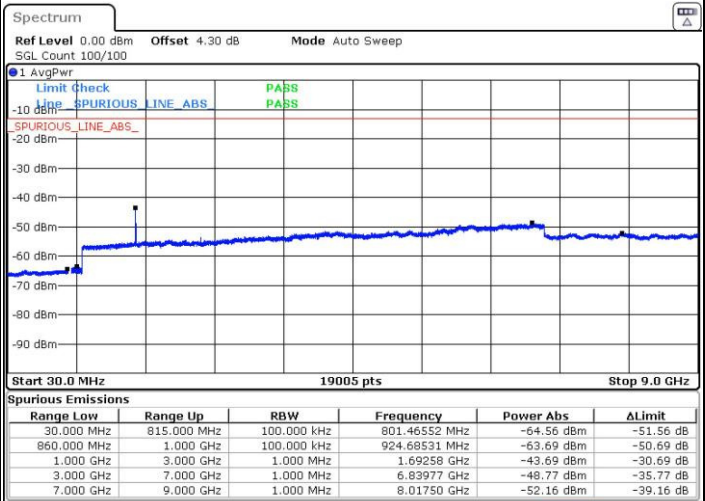

# Conducted Spurious Emission

LTE Band 5 / 1.4MHz

Highest Channel / QPSK

Date: 23 AUG.2016 22:07:23

Highest Channel / 16QAM

Date: 23 AUG.2016 22:08:18

LTE Band 5 / 3MHz

Lowest Channel / QPSK

Date: 23 AUG.2016 22:22:27

Lowest Channel / 16QAM

Date: 23 AUG.2016 22:23:21

LTE Band 5 / 3MHz

Middle Channel / QPSK

Middle Channel / 16QAM

Date: 23 AUG.2016 22:24:58

Date: 23 AUG.2016 22:25:53

Highest Channel / QPSK

Highest Channel / 16QAM

Date: 23 AUG.2016 22:40:02

Date: 23 AUG.2016 22:40:57

LTE Band 5 / 5MHz

Lowest Channel / QPSK

Lowest Channel / 16QAM

Date: 23 AUG.2016 22:55:05