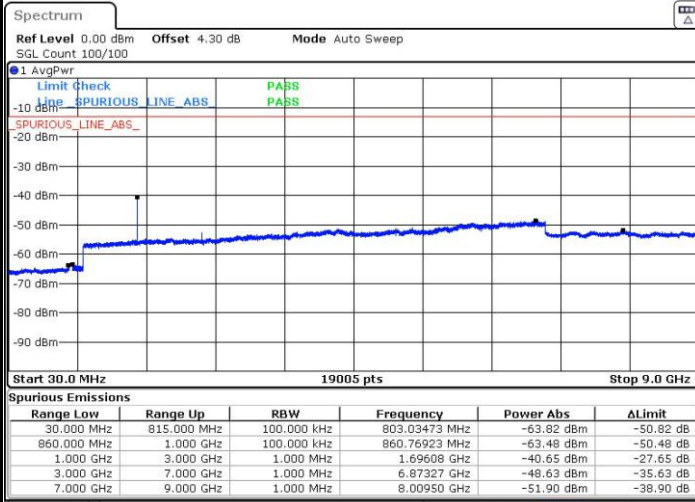

Date: 3 SEP.2016 12:02:00

Highest Band Edge / 1 RB

Date: 3 SEP.2016 13:58:53

Lowest Band Edge / Full RB

Date: 3 SEP.2016 13:50:52

Highest Band Edge / Full RB

Date: 3 SEP.2016 13:52:27

LTE Band 41 / 20MHz / 16QAM

Lowest Band Edge / 1 RB

Date: 3 SEP.2016 13:45:49

Highest Band Edge / 1 RB

Date: 3 SEP.2016 13:56:21

Lowest Band Edge / Full RB

Date: 3 SEP.2016 13:48:10

Highest Band Edge / Full RB

Date: 3 SEP.2016 13:53:52

# Conducted Spurious Emission

LTE Band 5 / 1.4MHz

Highest Channel / QPSK

Date: 23 AUG.2016 22:07:23

Highest Channel / 16QAM

Date: 23 AUG.2016 22:08:18

LTE Band 5 / 3MHz

Lowest Channel / QPSK