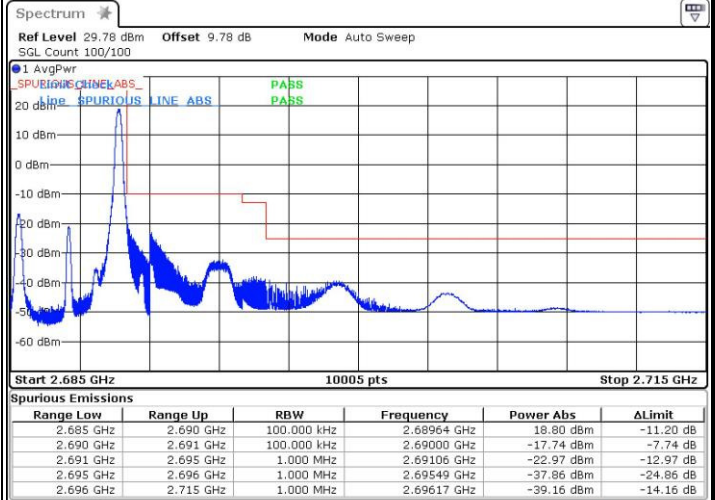

LTE Band 41 / 5MHz / QPSK

Lowest Band Edge / 1 RB

Date: 3 SEP.2016 10:04:51

Highest Band Edge / 1 RB

Date: 3 SEP.2016 10:31:43

Lowest Band Edge / Full RB

Date: 3 SEP.2016 10:07:05

Highest Band Edge / Full RB

Date: 3 SEP.2016 10:36:27

LTE Band 41 / 5MHz / 16QAM

Lowest Band Edge / 1RB

Date: 3 SEP.2016 10:00:10

Highest Band Edge / 1 RB

Date: 3 SEP.2016 10:33:18

Lowest Band Edge / Full RB

Date: 3 SEP.2016 10:13:45

Highest Band Edge / Full RB

Date: 3 SEP.2016 10:34:58

LTE Band 41 / 10MHz / QPSK

Lowest Band Edge / 1 RB

Date: 3 SEP.2016 11:22:45

Highest Band Edge / 1 RB

Date: 3 SEP.2016 11:06:01

Lowest Band Edge / Full RB

Date: 3 SEP.2016 10:56:22

Highest Band Edge / Full RB

Date: 3 SEP.2016 11:03:21

LTE Band 41 / 10MHz / 16QAM

Lowest Band Edge / 1 RB

Date: 3 SEP.2016 11:25:26

Highest Band Edge / 1 RB

Date: 3 SEP.2016 11:08:40