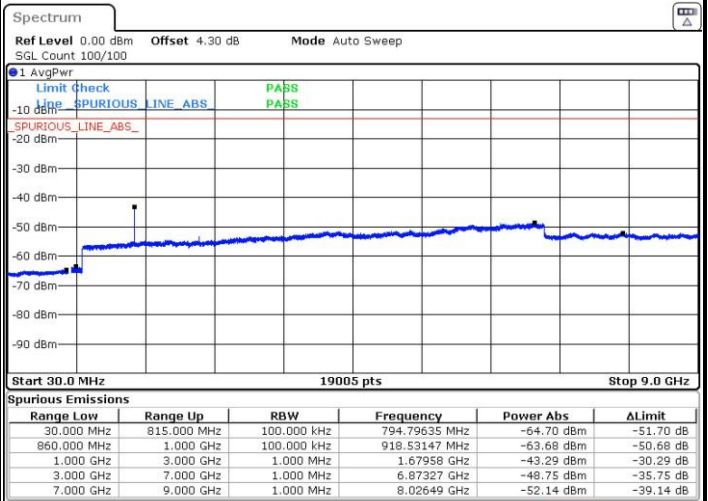

Highest Channel / 16QAM

Date: 23 AUG.2016 23:13:35

LTE Band 5 / 10MHz

Lowest Channel / QPSK

Date: 23 AUG.2016 23:27:44

Lowest Channel / 16QAM

Date: 23 AUG.2016 23:28:39

LTE Band 5 / 10MHz

Middle Channel / QPSK

Middle Channel / 16QAM

Date: 23 AUG.2016 23:30:16

Date: 23.AUG.2016 23:31:11

Highest Channel / QPSK

Highest Channel / 16QAM

Date: 23 AUG.2016 23:45:19

Date: 23.AUG.2016 23:46:14

LTE Band 7 / 5MHz

Lowest Channel / QPSK

Lowest Channel / 16QAM

Date: 24 AUG.2016 00:19:22

Date: 24 AUG.2016 00:20:17

Middle Channel / QPSK

Middle Channel / 16QAM

Date: 24 AUG.2016 00:22:06

Date: 24 AUG.2016 00:21:11

LTE Band 7 / 5MHz

Highest Channel / QPSK

Date: 24 AUG.2016 00:23:00

Highest Channel / 16QAM

Date: 24 AUG.2016 00:23:55

LTE Band 7 / 10MHz

Lowest Channel / QPSK