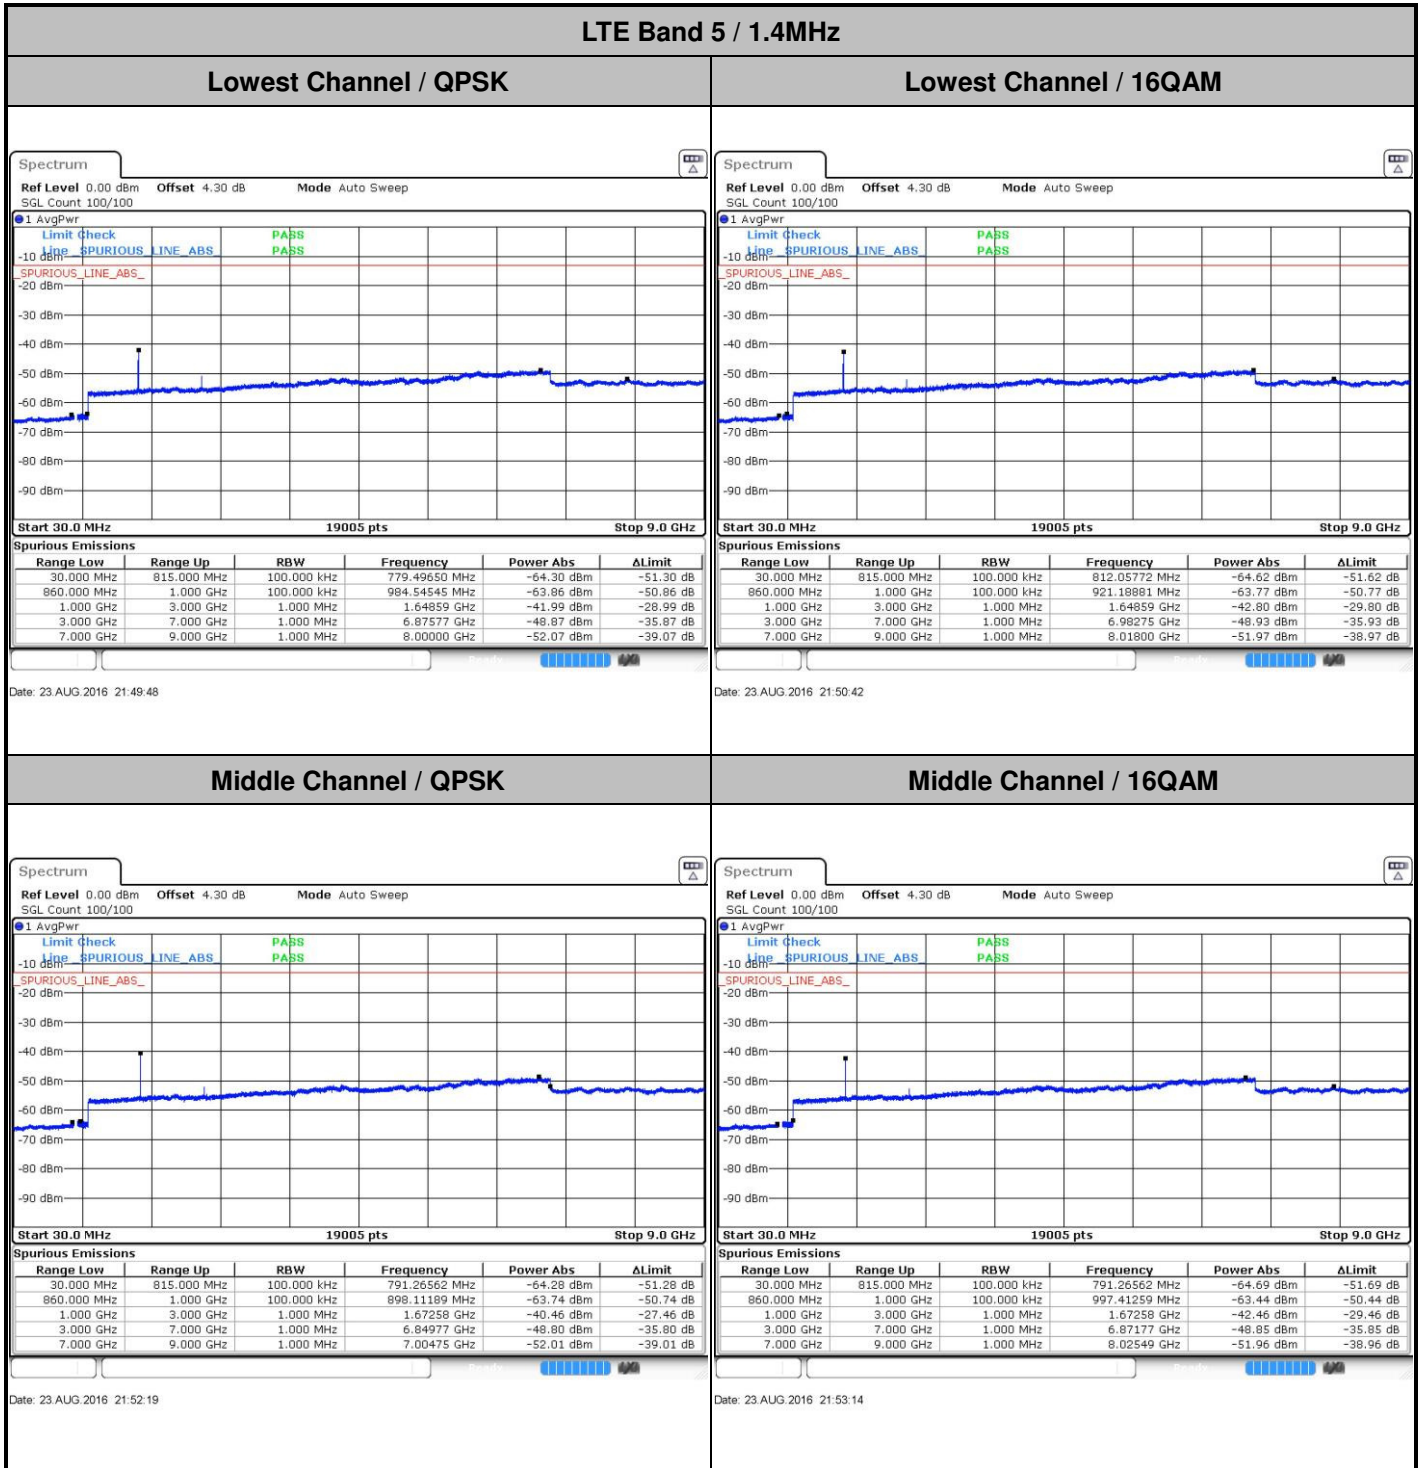

Highest Band Edge / 1 RB

Date: 3 SEP.2016 11:52:28

Lowest Band Edge / Full RB

Date: 3 SEP.2016 11:38:14

Highest Band Edge / Full RB

Date: 3 SEP.2016 11:45:26

LTE Band 41 / 20MHz / QPSK

Lowest Band Edge / 1 RB

Date: 3 SEP.2016 12:02:00

Highest Band Edge / 1 RB

Date: 3 SEP.2016 13:58:53

Lowest Band Edge / Full RB

Date: 3 SEP.2016 13:50:52

Highest Band Edge / Full RB

Date: 3 SEP.2016 13:52:27

LTE Band 41 / 20MHz / 16QAM

Lowest Band Edge / 1 RB

Date: 3 SEP.2016 13:45:49

Highest Band Edge / 1 RB

Date: 3 SEP.2016 13:56:21

Lowest Band Edge / Full RB

Date: 3 SEP.2016 13:48:10

Highest Band Edge / Full RB

Date: 3 SEP.2016 13:53:52

# Conducted Spurious Emission

LTE Band 5 / 1.4MHz

Highest Channel / QPSK

Date: 23 AUG.2016 22:07:23

Highest Channel / 16QAM

Date: 23 AUG.2016 22:08:18

LTE Band 5 / 3MHz

Lowest Channel / QPSK