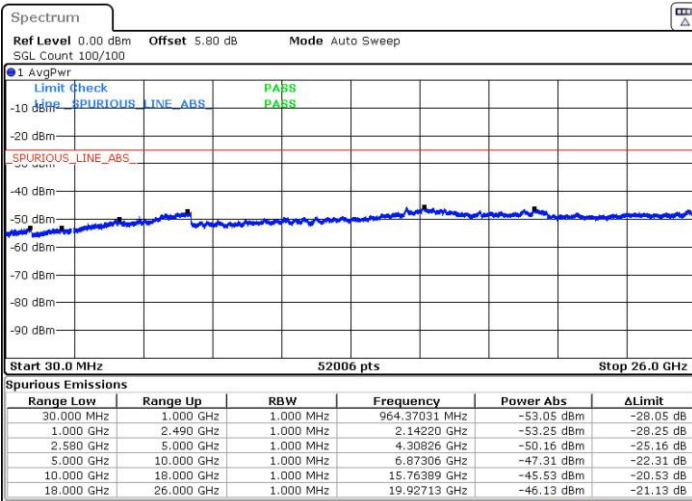

LTE Band 7 / 5MHz

Lowest Channel / QPSK

Lowest Channel / 16QAM

Date: 24 AUG.2016 00:19:22

Date: 24 AUG.2016 00:20:17

Middle Channel / QPSK

Middle Channel / 16QAM

Date: 24 AUG.2016 00:22:06

Date: 24 AUG.2016 00:21:11

LTE Band 7 / 5MHz

Highest Channel / QPSK

Date: 24 AUG.2016 00:23:00

Highest Channel / 16QAM

Date: 24 AUG.2016 00:23:55

LTE Band 7 / 10MHz

Lowest Channel / QPSK