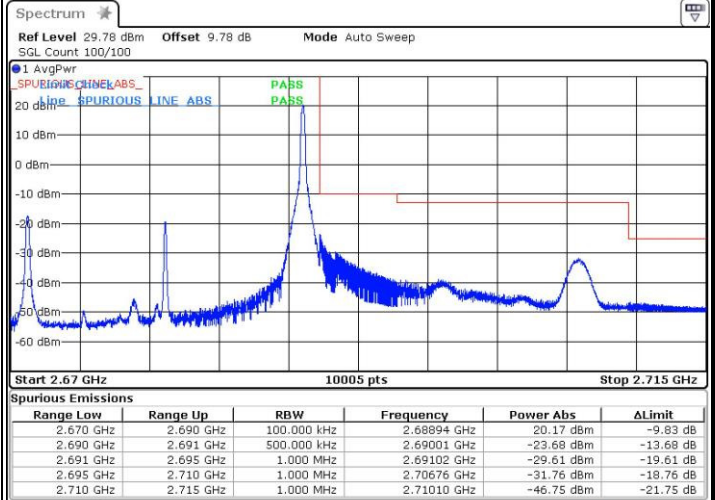

Date: 3 SEP.2016 11:57:52

Lowest Band Edge / Full RB

Date: 3 SEP.2016 11:40:33

Highest Band Edge / Full RB

Date: 3 SEP.2016 11:43:05

LTE Band 41 / 15MHz / 16QAM

Lowest Band Edge / 1 RB

Date: 3 SEP.2016 11:36:02

Highest Band Edge / 1 RB

Date: 3 SEP.2016 11:52:28

Lowest Band Edge / Full RB

Date: 3 SEP.2016 11:38:14

Highest Band Edge / Full RB

Date: 3 SEP.2016 11:45:26

LTE Band 41 / 20MHz / QPSK

Lowest Band Edge / 1 RB

Date: 3 SEP.2016 12:02:00

Highest Band Edge / 1 RB

Date: 3 SEP.2016 13:58:53

Lowest Band Edge / Full RB

Date: 3 SEP.2016 13:50:52

Highest Band Edge / Full RB

Date: 3 SEP.2016 13:52:27

LTE Band 41 / 20MHz / 16QAM