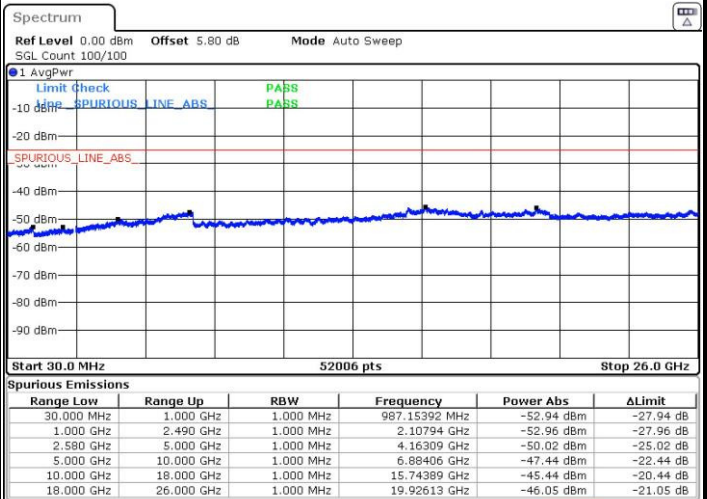

LTE Band 7 / 5MHz

Lowest Channel / QPSK

Lowest Channel / 16QAM

Date: 24 AUG.2016 00:19:22

Date: 24 AUG.2016 00:20:17

Middle Channel / QPSK

Middle Channel / 16QAM

Date: 24 AUG.2016 00:22:06

Date: 24 AUG.2016 00:21:11

LTE Band 7 / 5MHz

Highest Channel / QPSK

Date: 24 AUG.2016 00:23:00

Highest Channel / 16QAM

Date: 24 AUG.2016 00:23:55

LTE Band 7 / 10MHz

Lowest Channel / QPSK

Date: 24 AUG.2016 00:36:01

Lowest Channel / 16QAM

Date: 24 AUG.2016 00:36:55

LTE Band 7 / 10MHz

Middle Channel / QPSK

Middle Channel / 16QAM

Date: 24 AUG.2016 00:38:44

Date: 24 AUG.2016 00:37:50

Highest Channel / QPSK

Highest Channel / 16QAM

Date: 24 AUG.2016 00:39:39

Date: 24 AUG.2016 00:40:33

**LTE Band 7 / 15MHz**