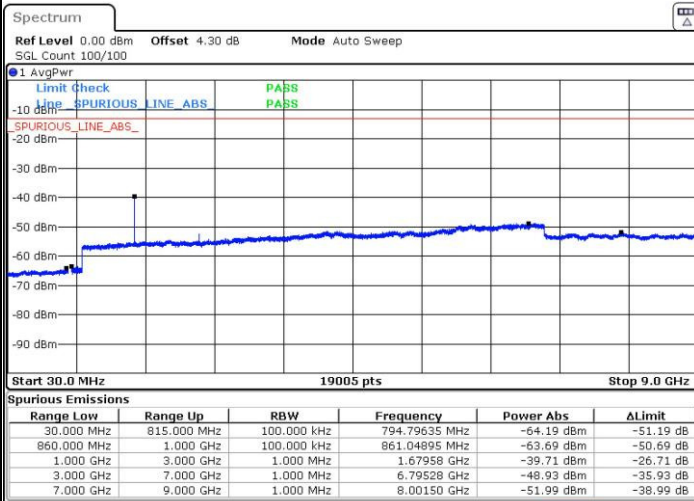

Highest Channel / 16QAM

Date: 23 AUG.2016 23:13:35

LTE Band 5 / 10MHz

Lowest Channel / QPSK

Date: 23 AUG.2016 23:27:44

Lowest Channel / 16QAM

Date: 23 AUG.2016 23:28:39

LTE Band 5 / 10MHz

Middle Channel / QPSK

Middle Channel / 16QAM

Date: 23 AUG.2016 23:30:16

Date: 23.AUG.2016 23:31:11

Highest Channel / QPSK

Highest Channel / 16QAM

Date: 23 AUG.2016 23:45:19

Date: 23.AUG.2016 23:46:14

LTE Band 7 / 5MHz

Lowest Channel / QPSK

Lowest Channel / 16QAM

Date: 24 AUG.2016 00:19:22

Date: 24 AUG.2016 00:20:17

Middle Channel / QPSK

Middle Channel / 16QAM

Date: 24 AUG.2016 00:22:06

Date: 24 AUG.2016 00:21:11

LTE Band 7 / 5MHz

Highest Channel / QPSK

Date: 24 AUG.2016 00:23:00

Highest Channel / 16QAM

Date: 24 AUG.2016 00:23:55

LTE Band 7 / 10MHz

Lowest Channel / QPSK