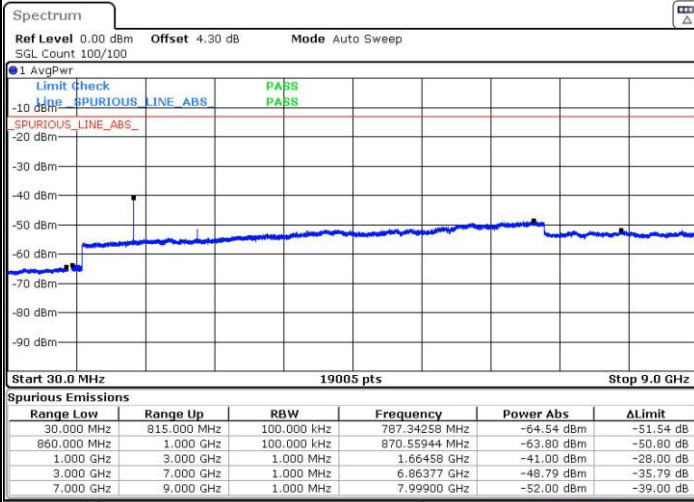

Date: 23 AUG.2016 22:56:00

Middle Channel / QPSK

Middle Channel / 16QAM

Date: 23 AUG.2016 22:57:37

Date: 23 AUG.2016 22:58:32

LTE Band 5 / 5MHz

Highest Channel / QPSK

Date: 23 AUG.2016 23:12:40

Highest Channel / 16QAM

Date: 23 AUG.2016 23:13:35

LTE Band 5 / 10MHz

Lowest Channel / QPSK

Date: 23 AUG.2016 23:27:44

Lowest Channel / 16QAM

Date: 23 AUG.2016 23:28:39

LTE Band 5 / 10MHz

Middle Channel / QPSK

Middle Channel / 16QAM

Date: 23 AUG.2016 23:30:16

Date: 23.AUG.2016 23:31:11

Highest Channel / QPSK

Highest Channel / 16QAM

Date: 23 AUG.2016 23:45:19

Date: 23.AUG.2016 23:46:14