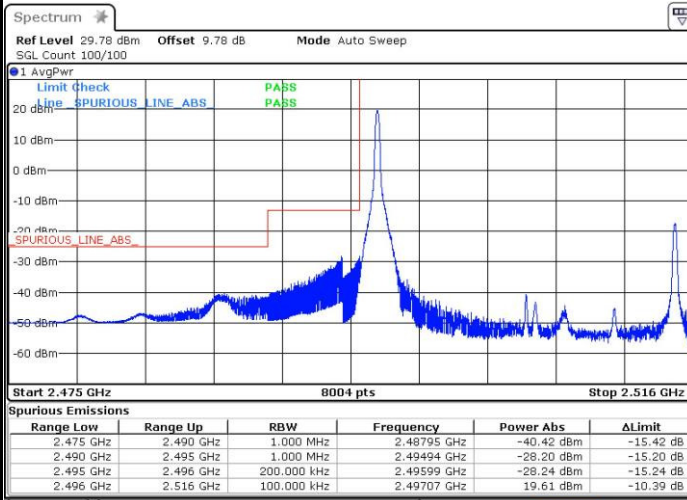

Date: 3 SEP.2016 11:57:52

Lowest Band Edge / Full RB

Date: 3 SEP.2016 11:40:33

Highest Band Edge / Full RB

Date: 3 SEP.2016 11:43:05

LTE Band 41 / 15MHz / 16QAM

Lowest Band Edge / 1 RB

Date: 3 SEP.2016 11:36:02

Highest Band Edge / 1 RB

Date: 3 SEP.2016 11:52:28

Lowest Band Edge / Full RB

Date: 3 SEP.2016 11:38:14

Highest Band Edge / Full RB

Date: 3 SEP.2016 11:45:26

LTE Band 41 / 20MHz / QPSK

Lowest Band Edge / 1 RB

Date: 3 SEP.2016 12:02:00

Highest Band Edge / 1 RB

Date: 3 SEP.2016 13:58:53

Lowest Band Edge / Full RB

Date: 3 SEP.2016 13:50:52

Highest Band Edge / Full RB

Date: 3 SEP.2016 13:52:27

LTE Band 41 / 20MHz / 16QAM