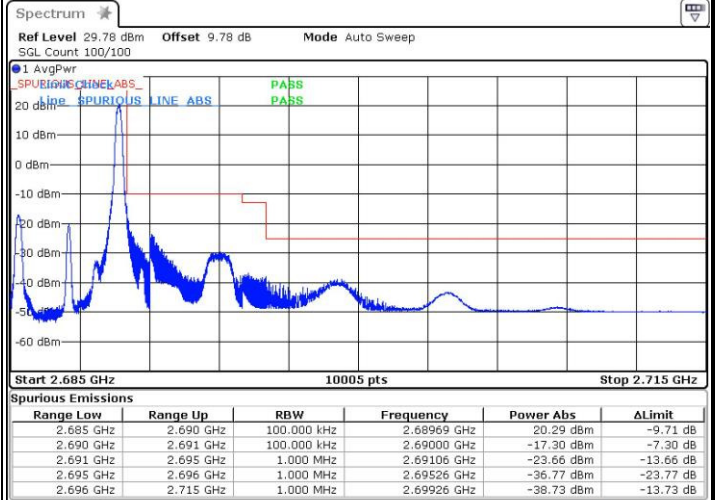

LTE Band 41 / 5MHz / QPSK

Lowest Band Edge / 1 RB

Date: 3 SEP.2016 10:04:51

Highest Band Edge / 1 RB

Date: 3 SEP.2016 10:31:43

Lowest Band Edge / Full RB

Date: 3 SEP.2016 10:07:05

Highest Band Edge / Full RB

Date: 3 SEP.2016 10:36:27

LTE Band 41 / 5MHz / 16QAM

Lowest Band Edge / 1RB

Date: 3 SEP.2016 10:00:10

Highest Band Edge / 1 RB

Date: 3 SEP.2016 10:33:18

Lowest Band Edge / Full RB

Date: 3 SEP.2016 10:13:45

Highest Band Edge / Full RB

Date: 3 SEP.2016 10:34:58

LTE Band 41 / 10MHz / QPSK

Lowest Band Edge / 1 RB

Date: 3 SEP.2016 11:22:45

Highest Band Edge / 1 RB

Date: 3 SEP.2016 11:06:01

Lowest Band Edge / Full RB