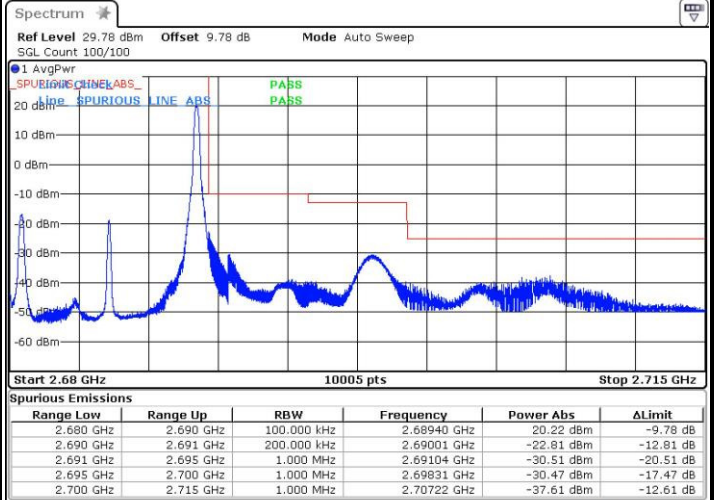

Highest Band Edge / Full RB

Date: 3 SEP.2016 10:34:58

LTE Band 41 / 10MHz / QPSK

Lowest Band Edge / 1 RB

Date: 3 SEP.2016 11:22:45

Highest Band Edge / 1 RB

Date: 3 SEP.2016 11:06:01

Lowest Band Edge / Full RB

Date: 3 SEP.2016 10:56:22

Highest Band Edge / Full RB

Date: 3 SEP.2016 11:03:21

LTE Band 41 / 10MHz / 16QAM

Lowest Band Edge / 1 RB

Date: 3 SEP.2016 11:25:26

Highest Band Edge / 1 RB

Date: 3 SEP.2016 11:08:40

Lowest Band Edge / Full RB

Date: 3 SEP.2016 10:58:27

Highest Band Edge / Full RB

Date: 3 SEP.2016 11:00:57

LTE Band 41 / 15MHz / QPSK

Lowest Band Edge / 1 RB

Date: 3 SEP.2016 11:32:37

Highest Band Edge / 1 RB