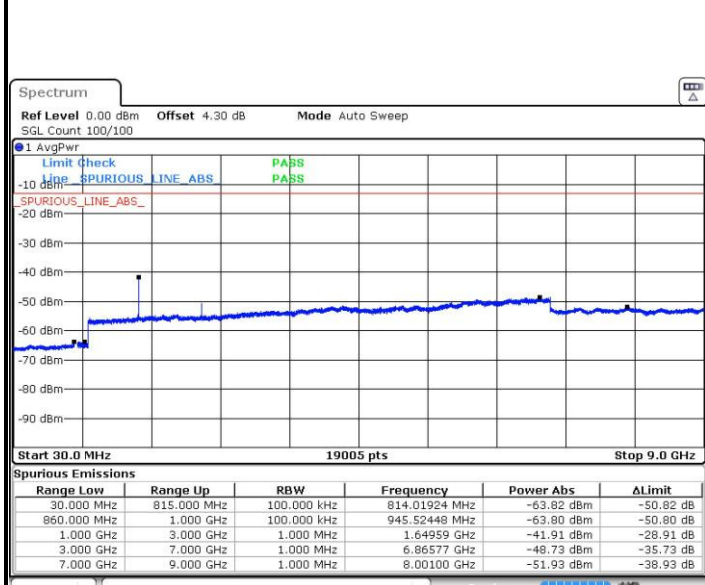

Highest Channel / QPSK

Highest Channel / 16QAM

Date: 23 AUG.2016 22:40:02

Date: 23 AUG.2016 22:40:57

LTE Band 5 / 5MHz

Lowest Channel / QPSK

Lowest Channel / 16QAM

Date: 23 AUG.2016 22:55:05

Date: 23 AUG.2016 22:56:00

Middle Channel / QPSK

Middle Channel / 16QAM

Date: 23 AUG.2016 22:57:37

Date: 23 AUG.2016 22:58:32

LTE Band 5 / 5MHz

Highest Channel / QPSK

Date: 23 AUG.2016 23:12:40

Highest Channel / 16QAM

Date: 23 AUG.2016 23:13:35

LTE Band 5 / 10MHz

Lowest Channel / QPSK

Date: 23 AUG.2016 23:27:44

Lowest Channel / 16QAM

Date: 23 AUG.2016 23:28:39

LTE Band 5 / 10MHz

Middle Channel / QPSK

Middle Channel / 16QAM

Date: 23 AUG.2016 23:30:16

Date: 23.AUG.2016 23:31:11

Highest Channel / QPSK

Highest Channel / 16QAM

Date: 23 AUG.2016 23:45:19

Date: 23.AUG.2016 23:46:14