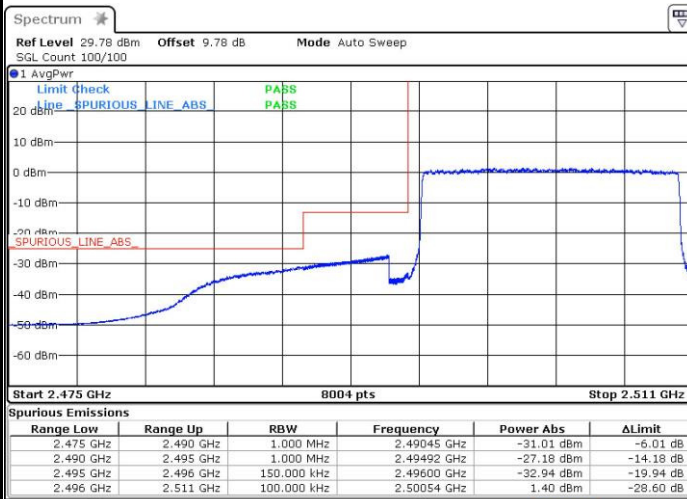

Lowest Band Edge / Full RB

Date: 3 SEP.2016 10:58:27

Highest Band Edge / Full RB

Date: 3 SEP.2016 11:00:57

LTE Band 41 / 15MHz / QPSK

Lowest Band Edge / 1 RB

Date: 3 SEP.2016 11:32:37

Highest Band Edge / 1 RB

Date: 3 SEP.2016 11:57:52

Lowest Band Edge / Full RB

Date: 3 SEP.2016 11:40:33

Highest Band Edge / Full RB

Date: 3 SEP.2016 11:43:05

LTE Band 41 / 15MHz / 16QAM

Lowest Band Edge / 1 RB

Date: 3 SEP.2016 11:36:02