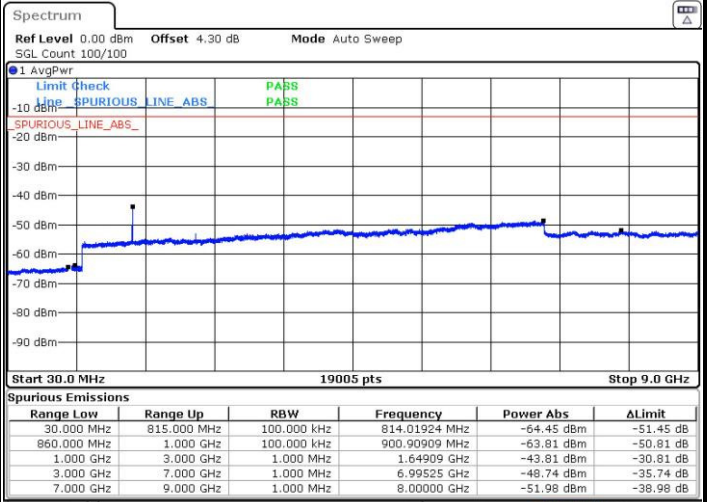

Highest Channel / QPSK

Highest Channel / 16QAM

Date: 23 AUG.2016 22:40:02

Date: 23 AUG.2016 22:40:57

LTE Band 5 / 5MHz

Lowest Channel / QPSK

Lowest Channel / 16QAM

Date: 23 AUG.2016 22:55:05

Date: 23 AUG.2016 22:56:00

Middle Channel / QPSK

Middle Channel / 16QAM

Date: 23 AUG.2016 22:57:37

Date: 23 AUG.2016 22:58:32

LTE Band 5 / 5MHz

Highest Channel / QPSK

Date: 23 AUG.2016 23:12:40

Highest Channel / 16QAM

Date: 23 AUG.2016 23:13:35

LTE Band 5 / 10MHz

Lowest Channel / QPSK

Date: 23 AUG.2016 23:27:44

Lowest Channel / 16QAM

Date: 23 AUG.2016 23:28:39

LTE Band 5 / 10MHz