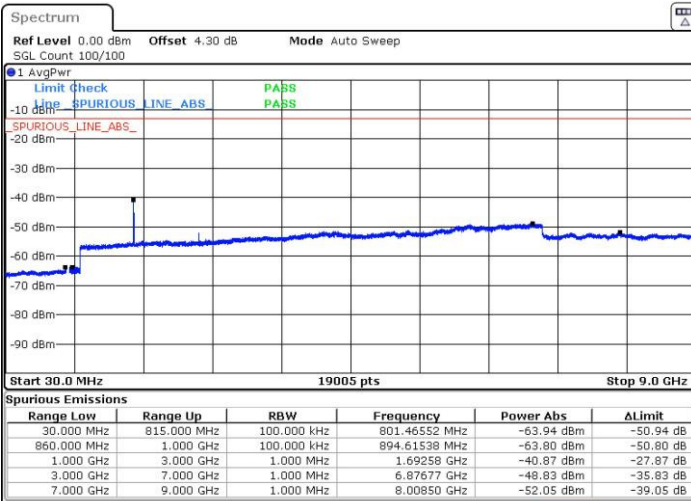

# Conducted Spurious Emission

LTE Band 5 / 1.4MHz

Highest Channel / QPSK

Date: 23 AUG.2016 22:07:23

Highest Channel / 16QAM

Date: 23 AUG.2016 22:08:18

LTE Band 5 / 3MHz

Lowest Channel / QPSK

Date: 23 AUG.2016 22:22:27

Lowest Channel / 16QAM

Date: 23 AUG.2016 22:23:21

LTE Band 5 / 3MHz

Middle Channel / QPSK

Middle Channel / 16QAM

Date: 23 AUG.2016 22:24:58

Date: 23 AUG.2016 22:25:53

Highest Channel / QPSK

Highest Channel / 16QAM

Date: 23 AUG.2016 22:40:02

Date: 23 AUG.2016 22:40:57

LTE Band 5 / 5MHz

Lowest Channel / QPSK

Lowest Channel / 16QAM

Date: 23 AUG.2016 22:55:05