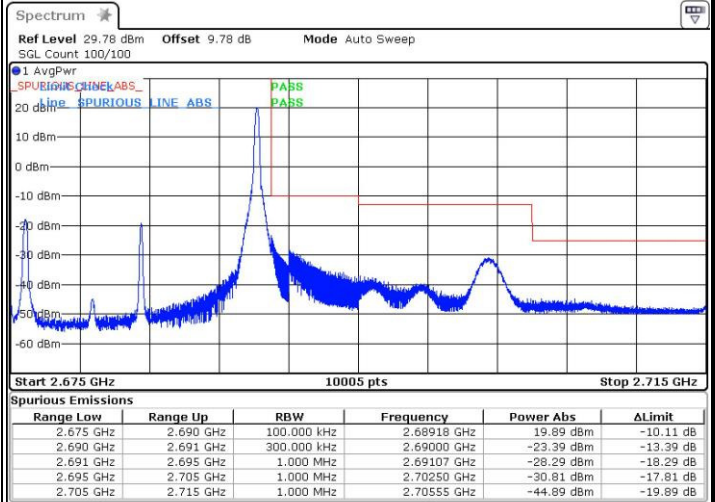

Date: 3 SEP.2016 10:56:22

Highest Band Edge / Full RB

Date: 3 SEP.2016 11:03:21

LTE Band 41 / 10MHz / 16QAM

Lowest Band Edge / 1 RB

Date: 3 SEP.2016 11:25:26

Highest Band Edge / 1 RB

Date: 3 SEP.2016 11:08:40

Lowest Band Edge / Full RB

Date: 3 SEP.2016 10:58:27

Highest Band Edge / Full RB

Date: 3 SEP.2016 11:00:57

LTE Band 41 / 15MHz / QPSK

Lowest Band Edge / 1 RB

Date: 3 SEP.2016 11:32:37

Highest Band Edge / 1 RB

Date: 3 SEP.2016 11:57:52

Lowest Band Edge / Full RB

Date: 3 SEP.2016 11:40:33

Highest Band Edge / Full RB

Date: 3 SEP.2016 11:43:05

LTE Band 41 / 15MHz / 16QAM

Lowest Band Edge / 1 RB

Date: 3 SEP.2016 11:36:02

Highest Band Edge / 1 RB

Date: 3 SEP.2016 11:52:28

Lowest Band Edge / Full RB

Date: 3 SEP.2016 11:38:14

Highest Band Edge / Full RB

Date: 3 SEP.2016 11:45:26

LTE Band 41 / 20MHz / QPSK

Lowest Band Edge / 1 RB