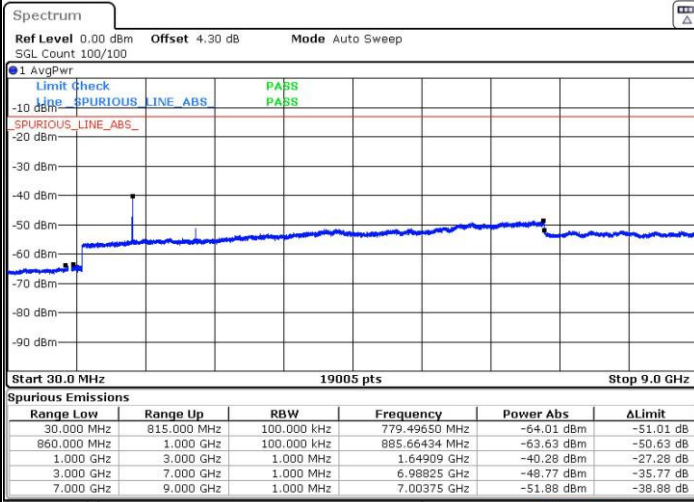

Highest Channel / QPSK

Highest Channel / 16QAM

Date: 23 AUG.2016 22:40:02

Date: 23 AUG.2016 22:40:57

LTE Band 5 / 5MHz

Lowest Channel / QPSK

Lowest Channel / 16QAM

Date: 23 AUG.2016 22:55:05

Date: 23 AUG.2016 22:56:00

Middle Channel / QPSK

Middle Channel / 16QAM

Date: 23 AUG.2016 22:57:37

Date: 23 AUG.2016 22:58:32

LTE Band 5 / 5MHz

Highest Channel / QPSK

Date: 23 AUG.2016 23:12:40

Highest Channel / 16QAM

Date: 23 AUG.2016 23:13:35

LTE Band 5 / 10MHz

Lowest Channel / QPSK

Date: 23 AUG.2016 23:27:44

Lowest Channel / 16QAM

Date: 23 AUG.2016 23:28:39

LTE Band 5 / 10MHz