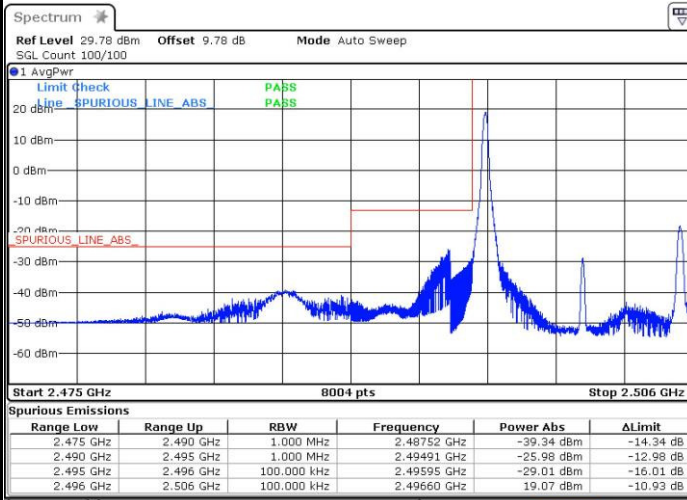

Highest Band Edge / Full RB

Date: 3 SEP.2016 10:34:58

LTE Band 41 / 10MHz / QPSK

Lowest Band Edge / 1 RB

Date: 3 SEP.2016 11:22:45

Highest Band Edge / 1 RB

Date: 3 SEP.2016 11:06:01

Lowest Band Edge / Full RB

Date: 3 SEP.2016 10:56:22

Highest Band Edge / Full RB

Date: 3 SEP.2016 11:03:21

LTE Band 41 / 10MHz / 16QAM

Lowest Band Edge / 1 RB

Date: 3 SEP.2016 11:25:26

Highest Band Edge / 1 RB

Date: 3 SEP.2016 11:08:40

Lowest Band Edge / Full RB

Date: 3 SEP.2016 10:58:27

Highest Band Edge / Full RB

Date: 3 SEP.2016 11:00:57

LTE Band 41 / 15MHz / QPSK

Lowest Band Edge / 1 RB

Date: 3 SEP.2016 11:32:37

Highest Band Edge / 1 RB