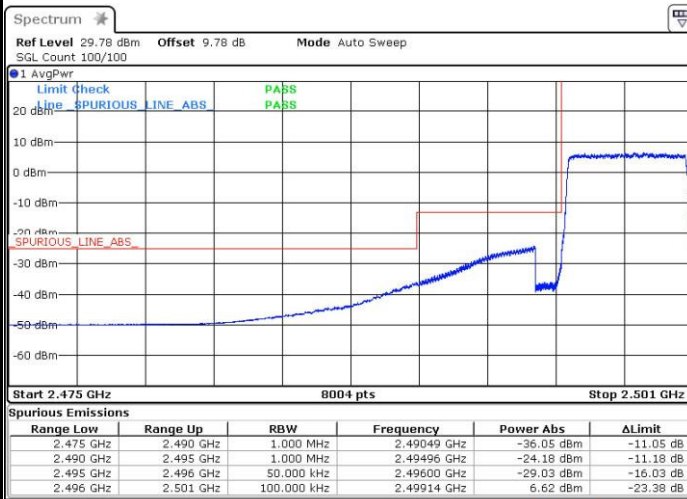

LTE Band 41 / 5MHz / QPSK

Lowest Band Edge / 1 RB

Date: 3 SEP.2016 10:04:51

Highest Band Edge / 1 RB

Date: 3 SEP.2016 10:31:43

Lowest Band Edge / Full RB

Date: 3 SEP.2016 10:07:05

Highest Band Edge / Full RB

Date: 3 SEP.2016 10:36:27

LTE Band 41 / 5MHz / 16QAM

Lowest Band Edge / 1RB

Date: 3 SEP.2016 10:00:10

Highest Band Edge / 1 RB

Date: 3 SEP.2016 10:33:18

Lowest Band Edge / Full RB

Date: 3 SEP.2016 10:13:45

Highest Band Edge / Full RB

Date: 3 SEP.2016 10:34:58

LTE Band 41 / 10MHz / QPSK

Lowest Band Edge / 1 RB

Date: 3 SEP.2016 11:22:45

Highest Band Edge / 1 RB

Date: 3 SEP.2016 11:06:01

Lowest Band Edge / Full RB