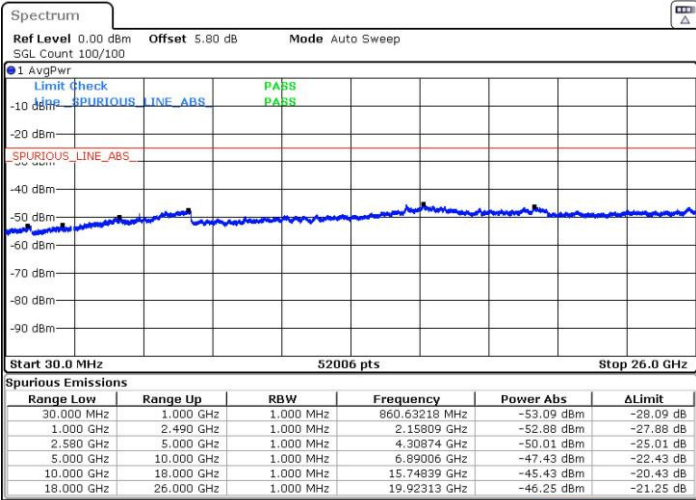

LTE Band 7 / 5MHz

Lowest Channel / QPSK

Lowest Channel / 16QAM

Date: 24 AUG.2016 00:19:22

Date: 24 AUG.2016 00:20:17

Middle Channel / QPSK

Middle Channel / 16QAM

Date: 24 AUG.2016 00:22:06

Date: 24 AUG.2016 00:21:11

LTE Band 7 / 5MHz

Highest Channel / QPSK

Date: 24 AUG.2016 00:23:00

Highest Channel / 16QAM

Date: 24 AUG.2016 00:23:55

LTE Band 7 / 10MHz

Lowest Channel / QPSK

Date: 24 AUG.2016 00:36:01

Lowest Channel / 16QAM

Date: 24 AUG.2016 00:36:55

LTE Band 7 / 10MHz

Middle Channel / QPSK

Middle Channel / 16QAM

Date: 24 AUG.2016 00:38:44

Date: 24 AUG.2016 00:37:50

Highest Channel / QPSK

Highest Channel / 16QAM

Date: 24 AUG.2016 00:39:39

Date: 24 AUG.2016 00:40:33

**LTE Band 7 / 15MHz**