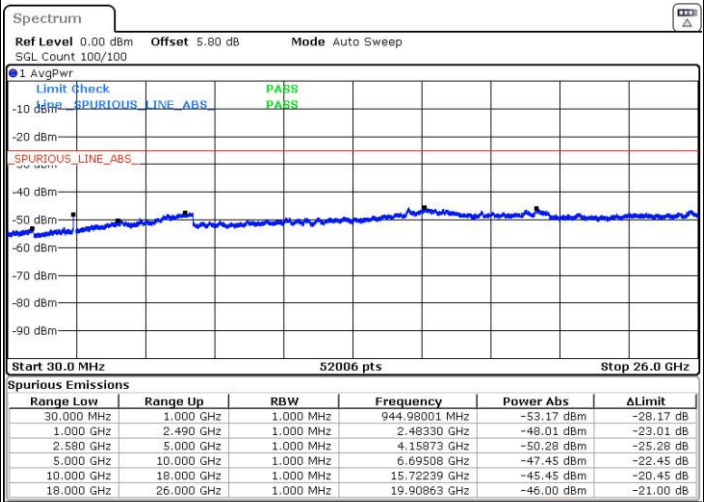

LTE Band 7 / 5MHz

Lowest Channel / QPSK

Lowest Channel / 16QAM

Date: 24 AUG.2016 00:19:22

Date: 24 AUG.2016 00:20:17

Middle Channel / QPSK

Middle Channel / 16QAM

Date: 24 AUG.2016 00:22:06

Date: 24 AUG.2016 00:21:11

LTE Band 7 / 5MHz

Highest Channel / QPSK

Date: 24 AUG.2016 00:23:00

Highest Channel / 16QAM

Date: 24 AUG.2016 00:23:55

LTE Band 7 / 10MHz

Lowest Channel / QPSK

Date: 24 AUG.2016 00:36:01

Lowest Channel / 16QAM

Date: 24 AUG.2016 00:36:55

LTE Band 7 / 10MHz

Middle Channel / QPSK

Middle Channel / 16QAM

Date: 24 AUG.2016 00:38:44

Date: 24 AUG.2016 00:37:50

Highest Channel / QPSK

Highest Channel / 16QAM

Date: 24 AUG.2016 00:39:39

Date: 24 AUG.2016 00:40:33

**LTE Band 7 / 15MHz**