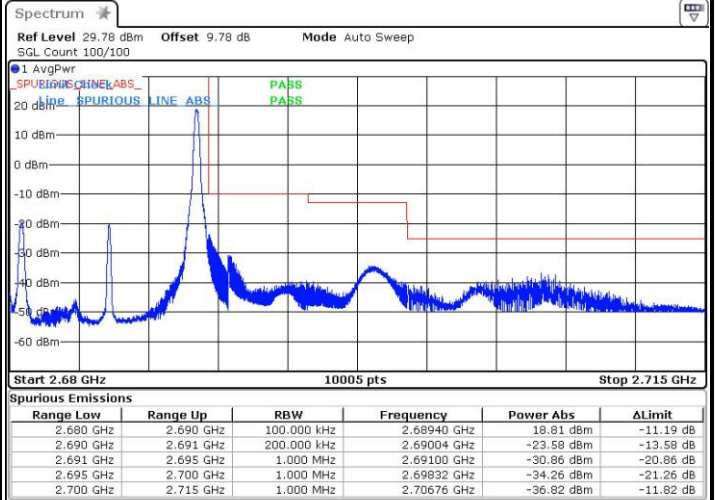

Highest Band Edge / Full RB

Date: 3 SEP.2016 10:34:58

LTE Band 41 / 10MHz / QPSK

Lowest Band Edge / 1 RB

Date: 3 SEP.2016 11:22:45

Highest Band Edge / 1 RB

Date: 3 SEP.2016 11:06:01

Lowest Band Edge / Full RB

Date: 3 SEP.2016 10:56:22

Highest Band Edge / Full RB

Date: 3 SEP.2016 11:03:21

LTE Band 41 / 10MHz / 16QAM

Lowest Band Edge / 1 RB

Date: 3 SEP.2016 11:25:26

Highest Band Edge / 1 RB

Date: 3 SEP.2016 11:08:40

Lowest Band Edge / Full RB

Date: 3 SEP.2016 10:58:27

Highest Band Edge / Full RB

Date: 3 SEP.2016 11:00:57

LTE Band 41 / 15MHz / QPSK

Lowest Band Edge / 1 RB

Date: 3 SEP.2016 11:32:37

Highest Band Edge / 1 RB