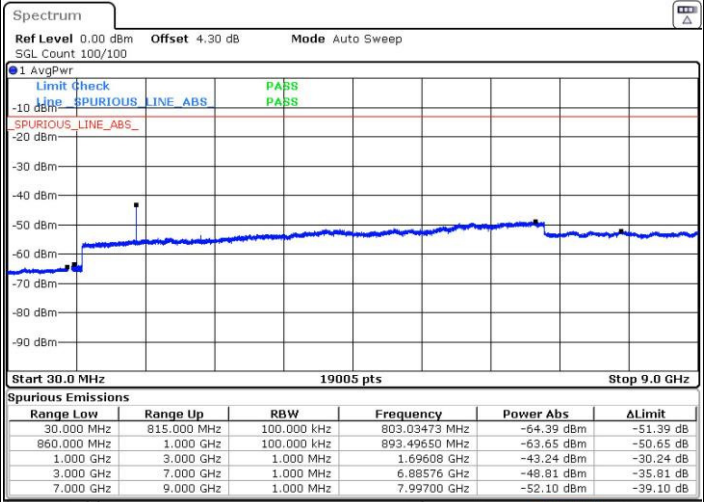

Lowest Band Edge / 1 RB

Date: 3 SEP.2016 13:45:49

Highest Band Edge / 1 RB

Date: 3 SEP.2016 13:56:21

Lowest Band Edge / Full RB

Date: 3 SEP.2016 13:48:10

Highest Band Edge / Full RB

Date: 3 SEP.2016 13:53:52

# Conducted Spurious Emission

LTE Band 5 / 1.4MHz

Highest Channel / QPSK

Date: 23 AUG.2016 22:07:23

Highest Channel / 16QAM

Date: 23 AUG.2016 22:08:18

LTE Band 5 / 3MHz

Lowest Channel / QPSK

Date: 23 AUG.2016 22:22:27

Lowest Channel / 16QAM

Date: 23 AUG.2016 22:23:21

LTE Band 5 / 3MHz

Middle Channel / QPSK

Middle Channel / 16QAM

Date: 23 AUG.2016 22:24:58

Date: 23 AUG.2016 22:25:53

Highest Channel / QPSK

Highest Channel / 16QAM

Date: 23 AUG.2016 22:40:02

Date: 23 AUG.2016 22:40:57

LTE Band 5 / 5MHz

Lowest Channel / QPSK

Lowest Channel / 16QAM

Date: 23 AUG.2016 22:55:05