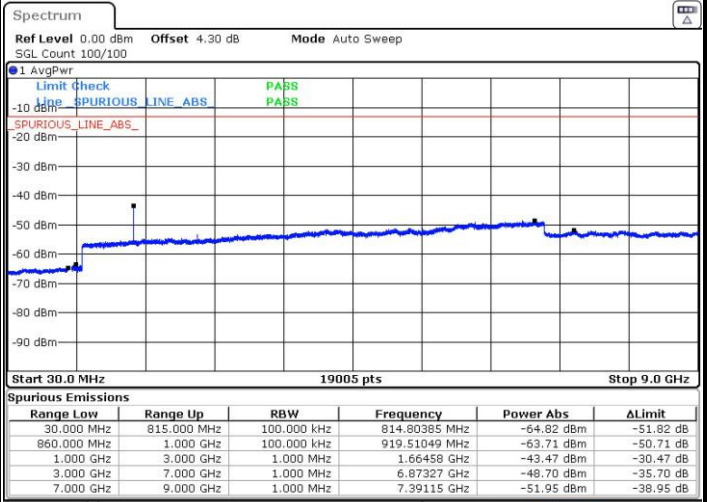

Date: 23 AUG.2016 22:56:00

Middle Channel / QPSK

Middle Channel / 16QAM

Date: 23 AUG.2016 22:57:37

Date: 23 AUG.2016 22:58:32

LTE Band 5 / 5MHz

Highest Channel / QPSK

Date: 23 AUG.2016 23:12:40

Highest Channel / 16QAM

Date: 23 AUG.2016 23:13:35

LTE Band 5 / 10MHz

Lowest Channel / QPSK

Date: 23 AUG.2016 23:27:44

Lowest Channel / 16QAM

Date: 23 AUG.2016 23:28:39

LTE Band 5 / 10MHz

Middle Channel / QPSK

Middle Channel / 16QAM

Date: 23 AUG.2016 23:30:16

Date: 23.AUG.2016 23:31:11

Highest Channel / QPSK

Highest Channel / 16QAM

Date: 23 AUG.2016 23:45:19

Date: 23.AUG.2016 23:46:14