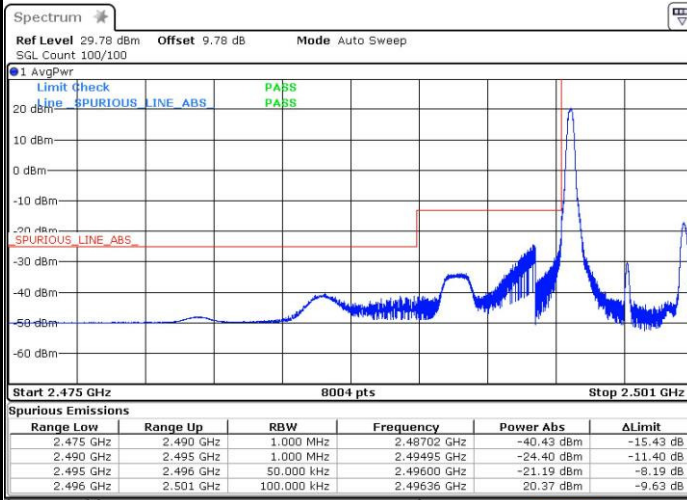

LTE Band 41 / 5MHz / QPSK

Lowest Band Edge / 1 RB

Date: 3 SEP.2016 10:04:51

Highest Band Edge / 1 RB

Date: 3 SEP.2016 10:31:43

Lowest Band Edge / Full RB

Date: 3 SEP.2016 10:07:05

Highest Band Edge / Full RB

Date: 3 SEP.2016 10:36:27

LTE Band 41 / 5MHz / 16QAM

Lowest Band Edge / 1RB

Date: 3 SEP.2016 10:00:10

Highest Band Edge / 1 RB

Date: 3 SEP.2016 10:33:18

Lowest Band Edge / Full RB

Date: 3 SEP.2016 10:13:45