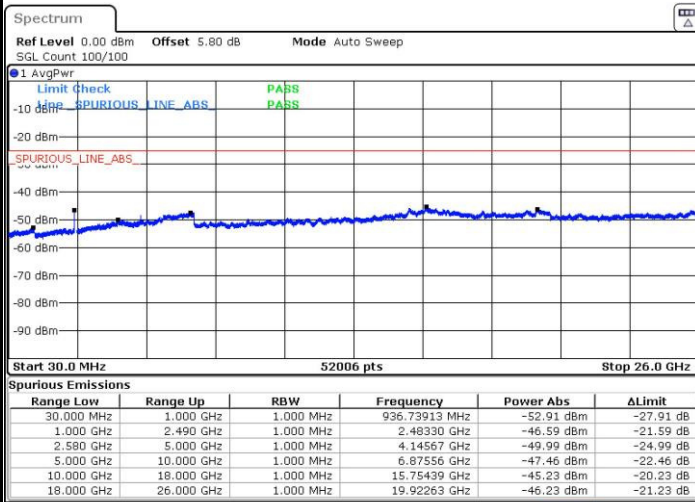

LTE Band 7 / 5MHz

Lowest Channel / QPSK

Lowest Channel / 16QAM

Date: 24 AUG.2016 00:19:22

Date: 24 AUG.2016 00:20:17

Middle Channel / QPSK

Middle Channel / 16QAM

Date: 24 AUG.2016 00:22:06

Date: 24 AUG.2016 00:21:11

LTE Band 7 / 5MHz

Highest Channel / QPSK

Date: 24 AUG.2016 00:23:00

Highest Channel / 16QAM

Date: 24 AUG.2016 00:23:55

LTE Band 7 / 10MHz

Lowest Channel / QPSK

Date: 24 AUG.2016 00:36:01

Lowest Channel / 16QAM

Date: 24 AUG.2016 00:36:55

LTE Band 7 / 10MHz

Middle Channel / QPSK

Middle Channel / 16QAM

Date: 24 AUG.2016 00:38:44

Date: 24 AUG.2016 00:37:50

Highest Channel / QPSK

Highest Channel / 16QAM

Date: 24 AUG.2016 00:39:39

Date: 24 AUG.2016 00:40:33

**LTE Band 7 / 15MHz**