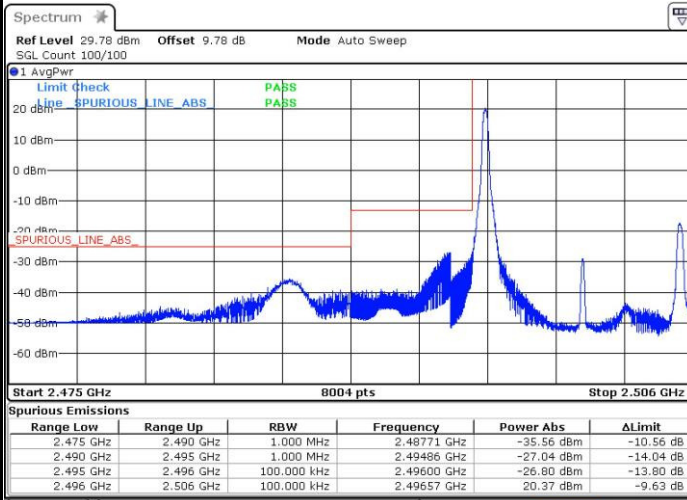

Highest Band Edge / Full RB

Date: 3 SEP.2016 10:34:58

LTE Band 41 / 10MHz / QPSK

Lowest Band Edge / 1 RB

Date: 3 SEP.2016 11:22:45

Highest Band Edge / 1 RB

Date: 3 SEP.2016 11:06:01

Lowest Band Edge / Full RB

Date: 3 SEP.2016 10:56:22

Highest Band Edge / Full RB

Date: 3 SEP.2016 11:03:21

LTE Band 41 / 10MHz / 16QAM

Lowest Band Edge / 1 RB

Date: 3 SEP.2016 11:25:26

Highest Band Edge / 1 RB

Date: 3 SEP.2016 11:08:40