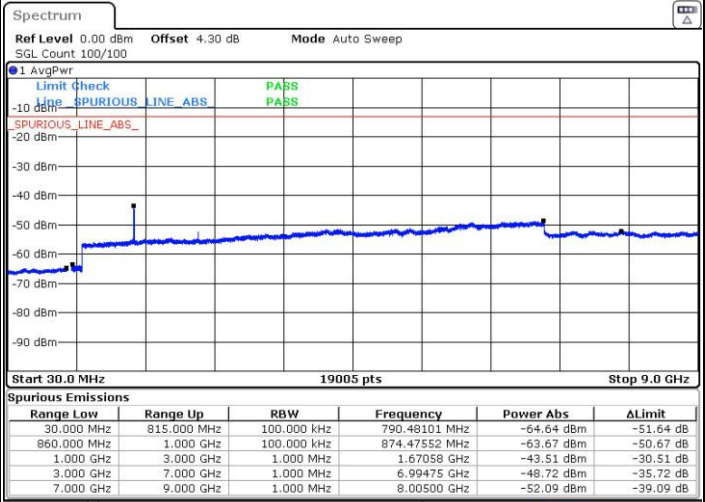

# Conducted Spurious Emission

LTE Band 5 / 1.4MHz

Highest Channel / QPSK

Date: 23 AUG.2016 22:07:23

Highest Channel / 16QAM

Date: 23 AUG.2016 22:08:18

LTE Band 5 / 3MHz

Lowest Channel / QPSK

Date: 23 AUG.2016 22:22:27

Lowest Channel / 16QAM

Date: 23 AUG.2016 22:23:21

LTE Band 5 / 3MHz

Middle Channel / QPSK

Middle Channel / 16QAM

Date: 23 AUG.2016 22:24:58

Date: 23 AUG.2016 22:25:53

Highest Channel / QPSK

Highest Channel / 16QAM

Date: 23 AUG.2016 22:40:02

Date: 23 AUG.2016 22:40:57

LTE Band 5 / 5MHz

Lowest Channel / QPSK

Lowest Channel / 16QAM

Date: 23 AUG.2016 22:55:05