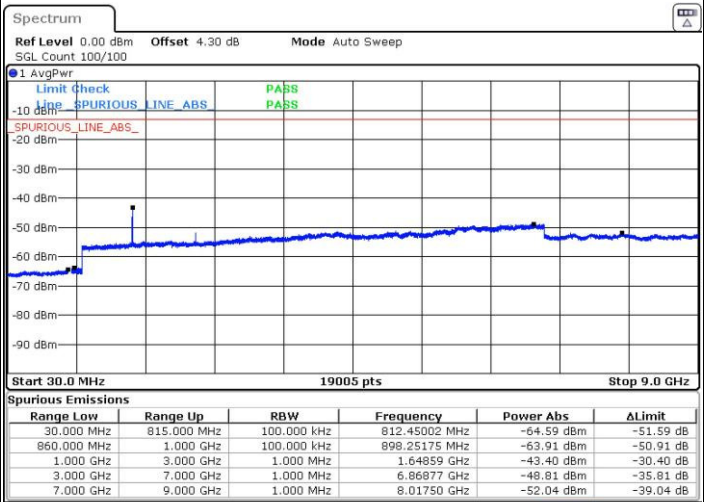

Lowest Band Edge / 1 RB

Date: 3 SEP.2016 13:45:49

Highest Band Edge / 1 RB

Date: 3 SEP.2016 13:56:21

Lowest Band Edge / Full RB

Date: 3 SEP.2016 13:48:10

Highest Band Edge / Full RB

Date: 3 SEP.2016 13:53:52

# Conducted Spurious Emission

LTE Band 5 / 1.4MHz

Highest Channel / QPSK

Date: 23 AUG.2016 22:07:23

Highest Channel / 16QAM

Date: 23 AUG.2016 22:08:18

LTE Band 5 / 3MHz

Lowest Channel / QPSK

Date: 23 AUG.2016 22:22:27

Lowest Channel / 16QAM

Date: 23 AUG.2016 22:23:21

LTE Band 5 / 3MHz

Middle Channel / QPSK

Middle Channel / 16QAM

Date: 23 AUG.2016 22:24:58

Date: 23 AUG.2016 22:25:53

Highest Channel / QPSK

Highest Channel / 16QAM

Date: 23 AUG.2016 22:40:02

Date: 23 AUG.2016 22:40:57

LTE Band 5 / 5MHz

Lowest Channel / QPSK

Lowest Channel / 16QAM

Date: 23 AUG.2016 22:55:05