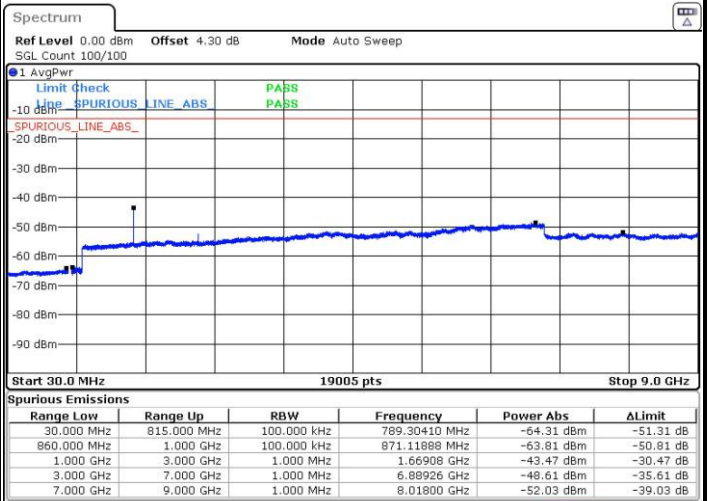

Date: 23 AUG.2016 22:22:27

Lowest Channel / 16QAM

Date: 23 AUG.2016 22:23:21

LTE Band 5 / 3MHz

Middle Channel / QPSK

Middle Channel / 16QAM

Date: 23 AUG.2016 22:24:58

Date: 23 AUG.2016 22:25:53

Highest Channel / QPSK

Highest Channel / 16QAM

Date: 23 AUG.2016 22:40:02

Date: 23 AUG.2016 22:40:57

LTE Band 5 / 5MHz

Lowest Channel / QPSK

Lowest Channel / 16QAM

Date: 23 AUG.2016 22:55:05

Date: 23 AUG.2016 22:56:00

Middle Channel / QPSK

Middle Channel / 16QAM

Date: 23 AUG.2016 22:57:37

Date: 23 AUG.2016 22:58:32

LTE Band 5 / 5MHz

Highest Channel / QPSK

Date: 23 AUG.2016 23:12:40

Highest Channel / 16QAM

Date: 23 AUG.2016 23:13:35

LTE Band 5 / 10MHz

Lowest Channel / QPSK

Date: 23 AUG.2016 23:27:44

Lowest Channel / 16QAM

Date: 23 AUG.2016 23:28:39

LTE Band 5 / 10MHz