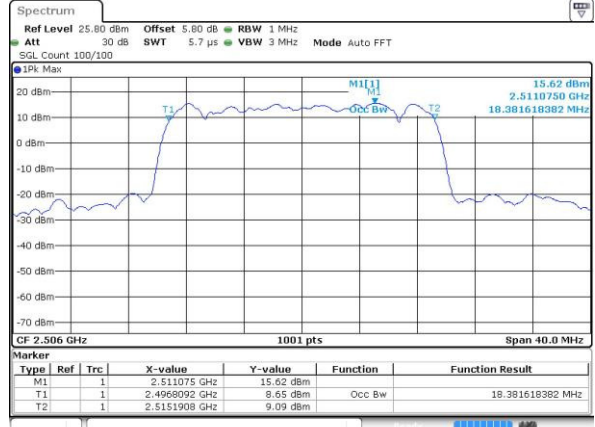

Highest Channel / 15MHz / 16QAM

Date: 3.SEP.2016 15:24:35

LTE Band 41

Lowest Channel / 20MHz / QPSK

Date: 3.SEP.2016 15:25:12

Lowest Channel / 20MHz / 16QAM

Date: 3.SEP.2016 15:24:57

Middle Channel / 20MHz / QPSK

Date: 3.SEP.2016 15:25:28

Middle Channel / 20MHz / 16QAM

Date: 3.SEP.2016 15:25:57

Highest Channel / 20MHz / QPSK

Date: 3.SEP.2016 15:26:46

Highest Channel / 20MHz / 16QAM

Date: 3.SEP.2016 15:26:09

Conducted Band Edge

LTE Band 5 / 1.4MHz / 16QAM

Lowest Band Edge / 1 RB

Date: 23 AUG 2016 21:42:38

Highest Band Edge / 1 RB

Date: 23 AUG 2016 22:06:29

Lowest Band Edge / Full RB

Date: 23 AUG 2016 21:48:53

Highest Band Edge / Full RB