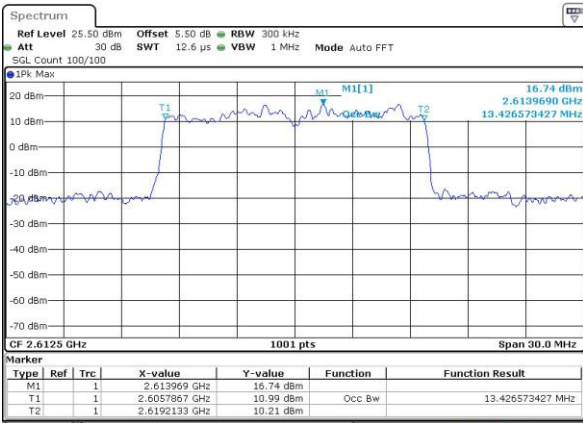

Date: 27 AUG 2016 14:16:44

LTE Band 38

Lowest Channel / 15MHz / QPSK

Date: 27 AUG 2016 14:19:06

Lowest Channel / 15MHz / 16QAM

Date: 27 AUG 2016 14:18:32

Middle Channel / 15MHz / QPSK

Date: 27 AUG 2016 14:49:30

Middle Channel / 15MHz / 16QAM

Date: 27 AUG 2016 14:49:58

Highest Channel / 15MHz / QPSK

Date: 27 AUG 2016 14:52:55

Highest Channel / 15MHz / 16QAM

Date: 27 AUG 2016 14:53:21

LTE Band 38

Lowest Channel / 20MHz / QPSK