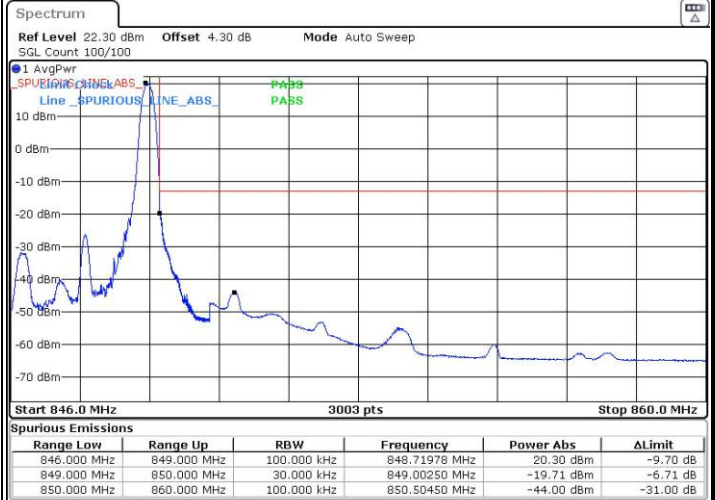

LTE Band 5 / 1.4MHz / 16QAM

Lowest Band Edge / 1 RB

Date: 23 AUG 2016 21:42:38

Highest Band Edge / 1 RB

Date: 23 AUG 2016 22:06:29

Lowest Band Edge / Full RB

Date: 23 AUG 2016 21:48:53

Highest Band Edge / Full RB

Date: 23 AUG 2016 22:00:13

LTE Band 5 / 3MHz / QPSK

Lowest Band Edge / 1RB

Highest Band Edge / 1 RB

Lowest Band Edge / Full RB

Highest Band Edge / Full RB

LTE Band 5 / 3MHz / 16QAM

Lowest Band Edge / 1 RB

Date: 23 AUG.2016 22:15:16

Highest Band Edge / 1 RB

Date: 23 AUG.2016 22:32:52

Lowest Band Edge / Full RB

Date: 23 AUG.2016 22:21:32

Highest Band Edge / Full RB

Date: 23 AUG.2016 22:38:08

LTE Band 5 / 5MHz / QPSK

Lowest Band Edge / 1 RB

Date: 23 AUG 2016 22:44:47

Highest Band Edge / 1 RB

Date: 23 AUG 2016 23:02:23

Lowest Band Edge / Full RB

Date: 23 AUG 2016 22:51:03

Highest Band Edge / Full RB

Date: 23 AUG 2016 23:08:38