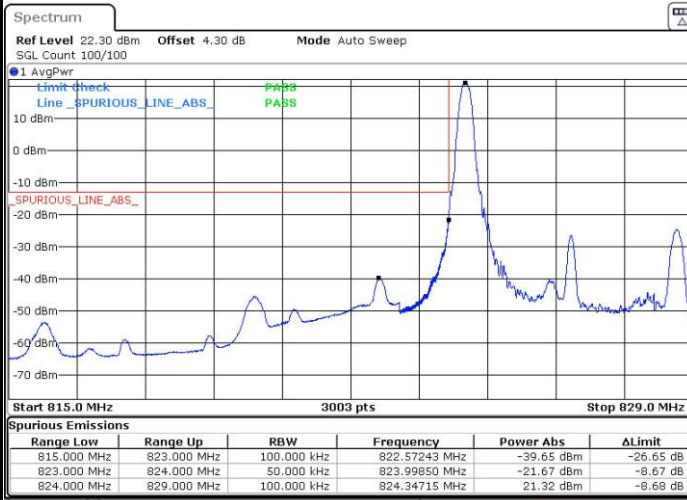

Date: 23 AUG 2016 22:00:13

LTE Band 5 / 3MHz / QPSK

Lowest Band Edge / 1RB

Highest Band Edge / 1 RB

Lowest Band Edge / Full RB

Highest Band Edge / Full RB

LTE Band 5 / 3MHz / 16QAM

Lowest Band Edge / 1 RB

Date: 23 AUG.2016 22:15:16

Highest Band Edge / 1 RB

Date: 23 AUG.2016 22:32:52

Lowest Band Edge / Full RB

Date: 23 AUG.2016 22:21:32

Highest Band Edge / Full RB

Date: 23 AUG.2016 22:38:08

LTE Band 5 / 5MHz / QPSK

Lowest Band Edge / 1 RB

Date: 23 AUG 2016 22:44:47

Highest Band Edge / 1 RB

Date: 23 AUG 2016 23:02:23

Lowest Band Edge / Full RB

Date: 23 AUG 2016 22:51:03

Highest Band Edge / Full RB

Date: 23 AUG 2016 23:08:38