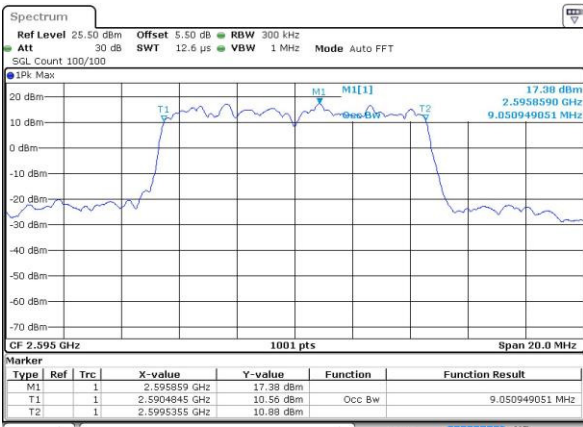

Middle Channel / 10MHz / QPSK

Date: 27 AUG 2016 12:34:41