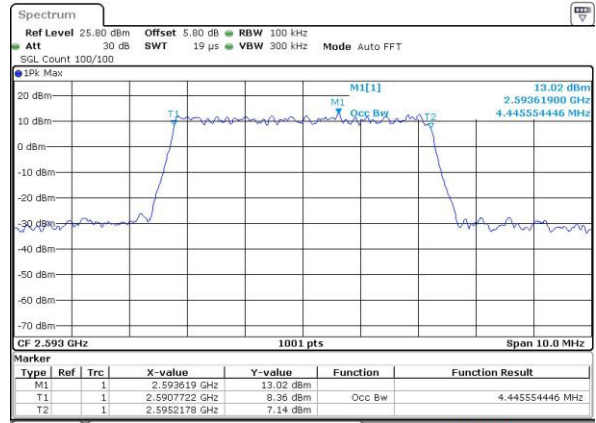

Middle Channel / 5MHz / 16QAM

Date: 3 SEP.2016 15:19:51