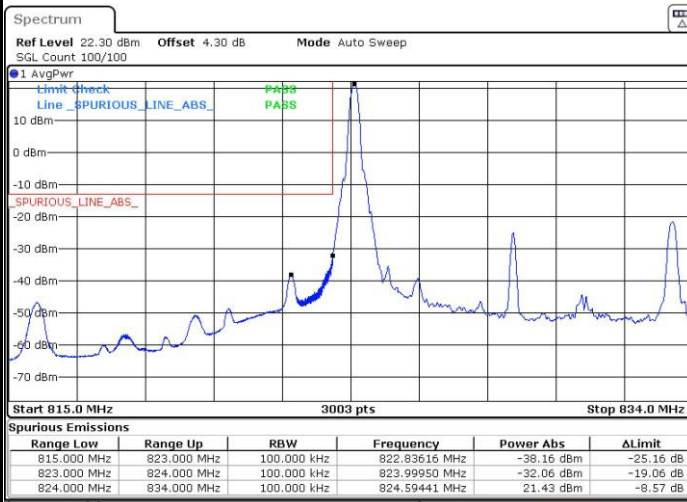

Date: 23 AUG.2016 22:15:16

Highest Band Edge / 1 RB

Date: 23 AUG.2016 22:32:52

Lowest Band Edge / Full RB

Date: 23 AUG.2016 22:21:32

Highest Band Edge / Full RB

Date: 23 AUG.2016 22:38:08

LTE Band 5 / 5MHz / QPSK

Lowest Band Edge / 1 RB

Date: 23 AUG 2016 22:44:47

Highest Band Edge / 1 RB

Date: 23 AUG 2016 23:02:23

Lowest Band Edge / Full RB

Date: 23 AUG 2016 22:51:03

Highest Band Edge / Full RB

Date: 23 AUG 2016 23:08:38

LTE Band 5 / 5MHz / 16QAM

Lowest Band Edge / 1RB

Highest Band Edge / 1 RB

Lowest Band Edge / Full RB

Highest Band Edge / Full RB

LTE Band 5 / 10MHz / QPSK

Lowest Band Edge / 1 RB

Date: 23 AUG 2016 23:17:26

Highest Band Edge / 1 RB

Date: 23 AUG 2016 23:35:02

Lowest Band Edge / Full RB

Date: 23 AUG 2016 23:23:42

Highest Band Edge / Full RB

Date: 23 AUG 2016 23:41:17