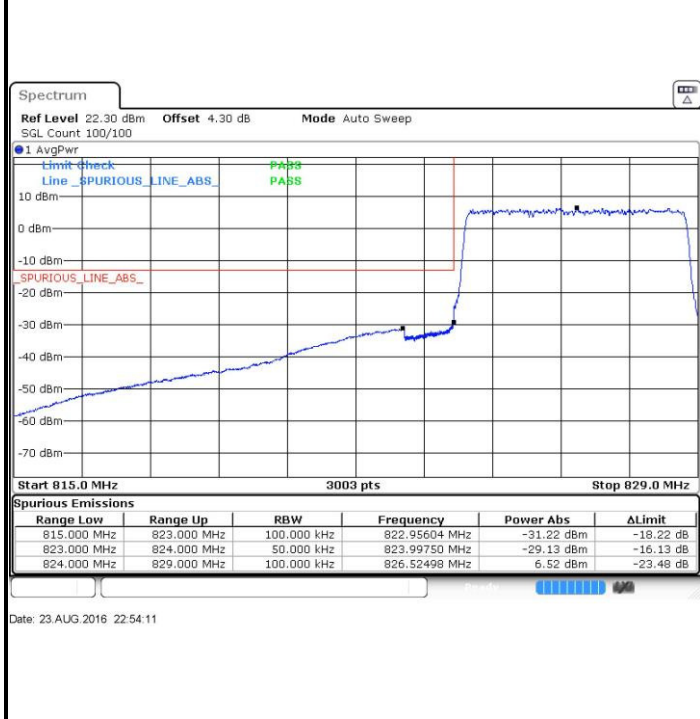

Date: 23 AUG.2016 22:15:16

Highest Band Edge / 1 RB

Date: 23 AUG.2016 22:32:52

Lowest Band Edge / Full RB

Date: 23 AUG.2016 22:21:32

Highest Band Edge / Full RB

Date: 23 AUG.2016 22:38:08

LTE Band 5 / 5MHz / QPSK

Lowest Band Edge / 1 RB

Date: 23 AUG 2016 22:44:47

Highest Band Edge / 1 RB

Date: 23 AUG 2016 23:02:23

Lowest Band Edge / Full RB

Date: 23 AUG 2016 22:51:03

Highest Band Edge / Full RB

Date: 23 AUG 2016 23:08:38

LTE Band 5 / 5MHz / 16QAM

Lowest Band Edge / 1RB

Highest Band Edge / 1 RB

Lowest Band Edge / Full RB

Highest Band Edge / Full RB

LTE Band 5 / 10MHz / QPSK

Lowest Band Edge / 1 RB

Date: 23 AUG 2016 23:17:26

Highest Band Edge / 1 RB

Date: 23 AUG 2016 23:35:02

Lowest Band Edge / Full RB

Date: 23 AUG 2016 23:23:42

Highest Band Edge / Full RB

Date: 23 AUG 2016 23:41:17