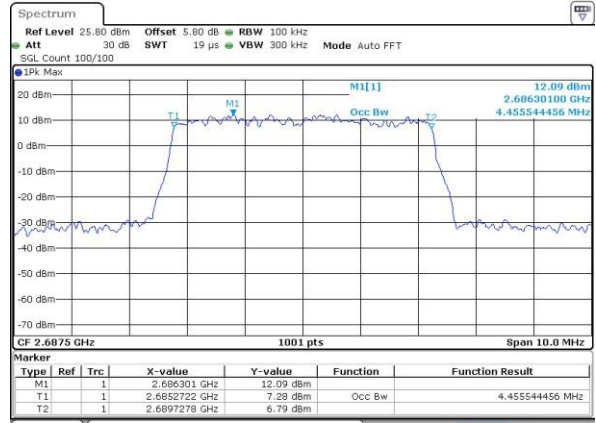

Middle Channel / 5MHz / QPSK

Date: 3 SEP.2016 15:20:11

Middle Channel / 5MHz / 16QAM

Date: 3 SEP.2016 15:19:51

Highest Channel / 5MHz / QPSK

Date: 3 SEP.2016 15:20:23

Highest Channel / 5MHz / 16QAM

Date: 3 SEP.2016 15:20:45