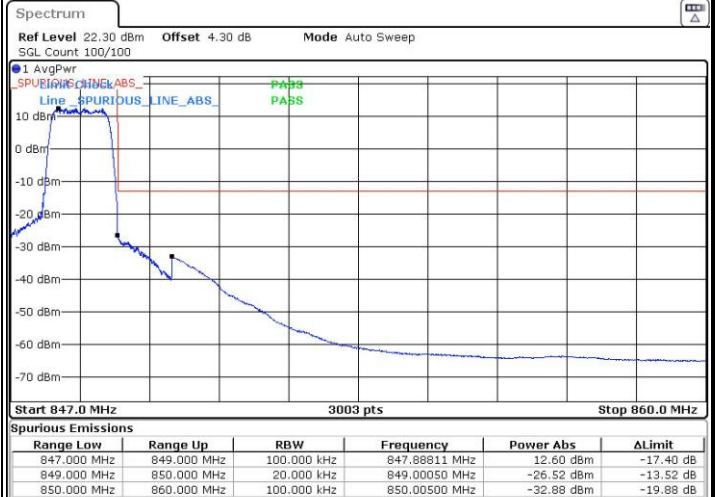

Date: 3.SEP.2016 15:25:28

Middle Channel / 20MHz / 16QAM

Date: 3.SEP.2016 15:25:57

Highest Channel / 20MHz / QPSK

Date: 3.SEP.2016 15:26:46

Highest Channel / 20MHz / 16QAM

Date: 3.SEP.2016 15:26:09

Conducted Band Edge

LTE Band 5 / 1.4MHz / 16QAM

Lowest Band Edge / 1 RB

Date: 23 AUG 2016 21:42:38

Highest Band Edge / 1 RB

Date: 23 AUG 2016 22:06:29

Lowest Band Edge / Full RB

Date: 23 AUG 2016 21:48:53

Highest Band Edge / Full RB

Date: 23 AUG 2016 22:00:13

LTE Band 5 / 3MHz / QPSK

Lowest Band Edge / 1RB

Highest Band Edge / 1 RB

Lowest Band Edge / Full RB

Highest Band Edge / Full RB

LTE Band 5 / 3MHz / 16QAM

Lowest Band Edge / 1 RB

Date: 23 AUG.2016 22:15:16

Highest Band Edge / 1 RB

Date: 23 AUG.2016 22:32:52

Lowest Band Edge / Full RB

Date: 23 AUG.2016 22:21:32

Highest Band Edge / Full RB

Date: 23 AUG.2016 22:38:08

LTE Band 5 / 5MHz / QPSK