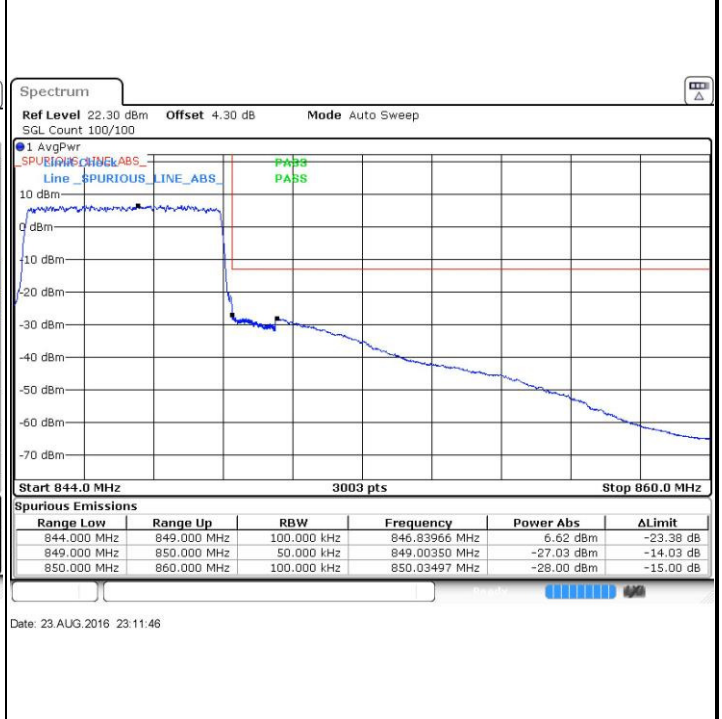

Date: 23 AUG.2016 22:15:16

Highest Band Edge / 1 RB

Date: 23 AUG.2016 22:32:52

Lowest Band Edge / Full RB

Date: 23 AUG.2016 22:21:32

Highest Band Edge / Full RB

Date: 23 AUG.2016 22:38:08

LTE Band 5 / 5MHz / QPSK

Lowest Band Edge / 1 RB

Date: 23 AUG 2016 22:44:47

Highest Band Edge / 1 RB

Date: 23 AUG 2016 23:02:23

Lowest Band Edge / Full RB

Date: 23 AUG 2016 22:51:03

Highest Band Edge / Full RB

Date: 23 AUG 2016 23:08:38

LTE Band 5 / 5MHz / 16QAM

Lowest Band Edge / 1RB

Highest Band Edge / 1 RB

Lowest Band Edge / Full RB

Highest Band Edge / Full RB

LTE Band 5 / 10MHz / QPSK

Lowest Band Edge / 1 RB

Date: 23 AUG 2016 23:17:26

Highest Band Edge / 1 RB

Date: 23 AUG 2016 23:35:02

Lowest Band Edge / Full RB

Date: 23 AUG 2016 23:23:42

Highest Band Edge / Full RB

Date: 23 AUG 2016 23:41:17