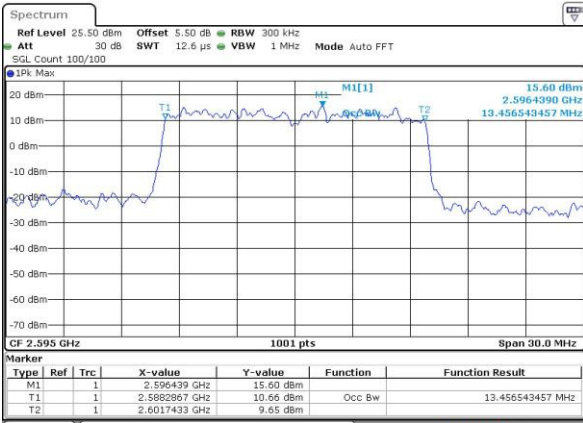

Date: 27 AUG 2016 14:16:44

LTE Band 38

Lowest Channel / 15MHz / QPSK

Date: 27 AUG 2016 14:19:06

Lowest Channel / 15MHz / 16QAM

Date: 27 AUG 2016 14:18:32

Middle Channel / 15MHz / QPSK

Date: 27 AUG 2016 14:49:30

Middle Channel / 15MHz / 16QAM

Date: 27 AUG 2016 14:49:58

Highest Channel / 15MHz / QPSK

Date: 27 AUG 2016 14:52:55

Highest Channel / 15MHz / 16QAM

Date: 27 AUG 2016 14:53:21

LTE Band 38

Lowest Channel / 20MHz / QPSK