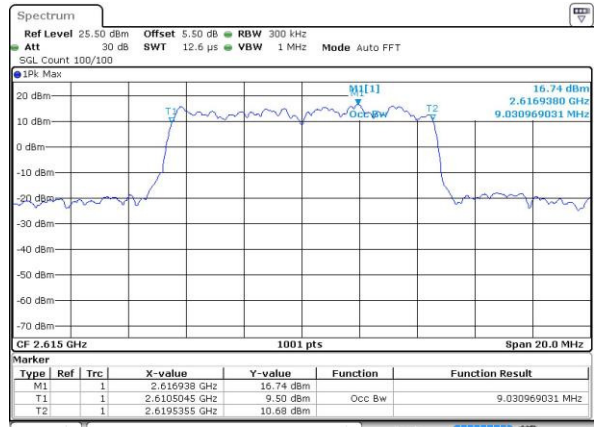

Highest Channel / 5MHz / QPSK

Date: 27 AUG 2016 11:16:13

Highest Channel / 5MHz / 16QAM

Date: 27 AUG 2016 11:15:47

LTE Band 38

Lowest Channel / 10MHz / QPSK

Date: 27 AUG 2016 11:42:34

Lowest Channel / 10MHz / 16QAM

Date: 27 AUG 2016 11:43:23

Middle Channel / 10MHz / QPSK

Date: 27 AUG 2016 12:34:41

Middle Channel / 10MHz / 16QAM

Date: 27 AUG 2016 12:35:18

Highest Channel / 10MHz / QPSK

Date: 27 AUG 2016 14:16:16

Highest Channel / 10MHz / 16QAM