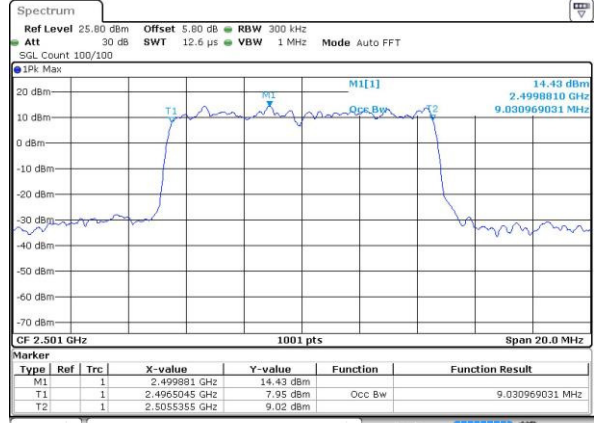

Lowest Channel / 10MHz / 16QAM

Date: 3.SEP.2016 15:21:06