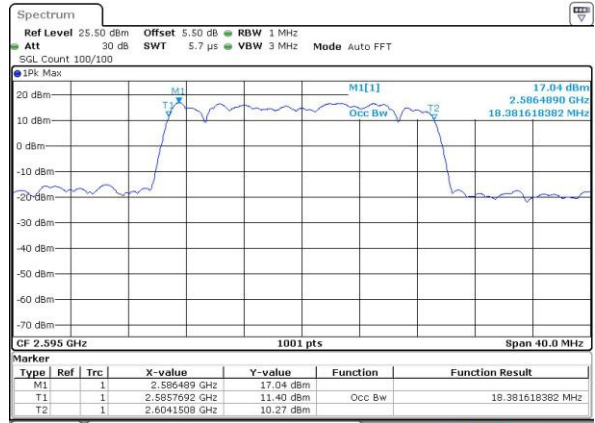

Middle Channel / 15MHz / 16QAM

Date: 27 AUG 2016 14:49:58

Highest Channel / 15MHz / QPSK

Date: 27 AUG 2016 14:52:55

Highest Channel / 15MHz / 16QAM

Date: 27 AUG 2016 14:53:21

LTE Band 38

Lowest Channel / 20MHz / QPSK

Date: 27 AUG 2016 15:18:02

Lowest Channel / 20MHz / 16QAM

Date: 27 AUG 2016 15:18:34

Middle Channel / 20MHz / QPSK

Date: 27 AUG 2016 15:43:33

Middle Channel / 20MHz / 16QAM

Date: 27 AUG 2016 15:44:04

Highest Channel / 20MHz / QPSK

Date: 27 AUG 2016 16:19:37

Highest Channel / 20MHz / 16QAM

Date: 27 AUG 2016 16:19:02

LTE Band 41

Lowest Channel / 5MHz / QPSK

Date: 3 SEP.2016 15:18:35

Lowest Channel / 5MHz / 16QAM

Date: 3 SEP.2016 15:18:47