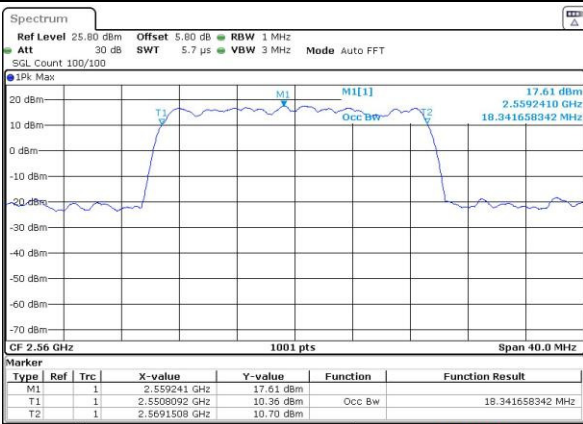

Highest Channel / 15MHz / 16QAM

Date: 24 AUG 2016 00:42:08

LTE Band 7

Lowest Channel / 20MHz / QPSK

Date: 24 AUG 2016 00:57:44

Lowest Channel / 20MHz / 16QAM

Date: 24 AUG 2016 00:57:23

Middle Channel / 20MHz / QPSK

Date: 24 AUG 2016 00:58:04

Middle Channel / 20MHz / 16QAM

Date: 24 AUG 2016 00:58:25

Highest Channel / 20MHz / QPSK

Date: 24 AUG 2016 00:59:07

Highest Channel / 20MHz / 16QAM

Date: 24 AUG 2016 00:58:46

LTE Band 38