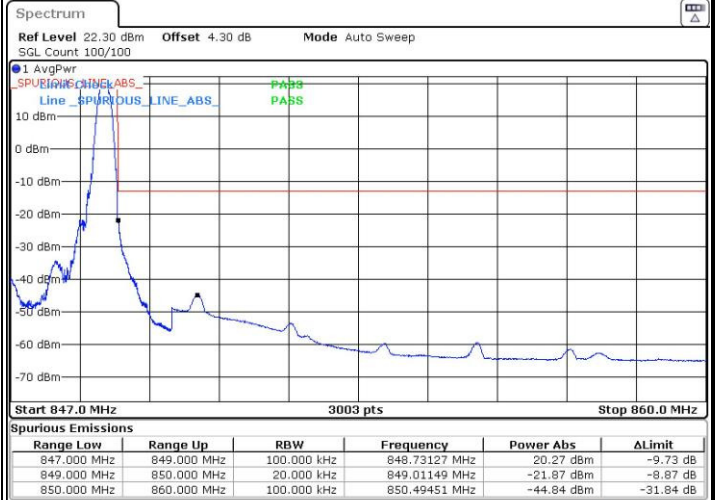

Highest Channel / 15MHz / 16QAM

Date: 3.SEP.2016 15:24:35

LTE Band 41

Lowest Channel / 20MHz / QPSK

Date: 3.SEP.2016 15:25:12

Lowest Channel / 20MHz / 16QAM

Date: 3.SEP.2016 15:24:57

Middle Channel / 20MHz / QPSK

Date: 3.SEP.2016 15:25:28

Middle Channel / 20MHz / 16QAM

Date: 3.SEP.2016 15:25:57

Highest Channel / 20MHz / QPSK

Date: 3.SEP.2016 15:26:46

Highest Channel / 20MHz / 16QAM

Date: 3.SEP.2016 15:26:09

Conducted Band Edge

LTE Band 5 / 1.4MHz / 16QAM

Lowest Band Edge / 1 RB

Date: 23 AUG 2016 21:42:38

Highest Band Edge / 1 RB

Date: 23 AUG 2016 22:06:29

Lowest Band Edge / Full RB

Date: 23 AUG 2016 21:48:53

Highest Band Edge / Full RB

Date: 23 AUG 2016 22:00:13

LTE Band 5 / 3MHz / QPSK

Lowest Band Edge / 1RB

Highest Band Edge / 1 RB

Lowest Band Edge / Full RB

Highest Band Edge / Full RB

LTE Band 5 / 3MHz / 16QAM

Lowest Band Edge / 1 RB