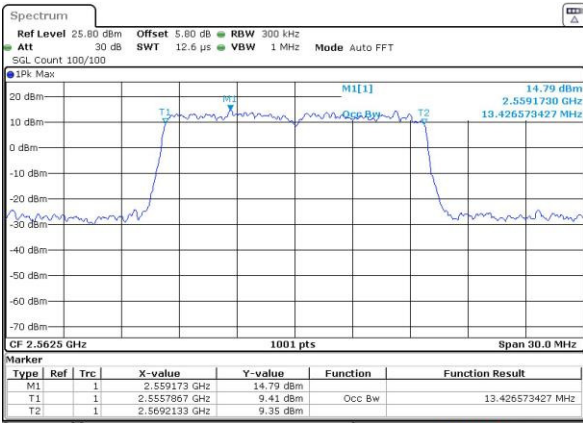

Date: 24 AUG 2016 00:24:48

Highest Channel / 10MHz / QPSK

Date: 24 AUG 2016 00:25:29

Highest Channel / 10MHz / 16QAM

Date: 24 AUG 2016 00:25:50

LTE Band 7

Lowest Channel / 15MHz / QPSK

Date: 24 AUG 2016 00:41:05

Lowest Channel / 15MHz / 16QAM

Date: 24 AUG 2016 00:40:45

Middle Channel / 15MHz / QPSK

Date: 24 AUG 2016 00:41:26

Middle Channel / 15MHz / 16QAM

Date: 24 AUG 2016 00:41:47

Highest Channel / 15MHz / QPSK

Date: 24 AUG 2016 00:42:28

Highest Channel / 15MHz / 16QAM

Date: 24 AUG 2016 00:42:08

LTE Band 7

Lowest Channel / 20MHz / QPSK

Date: 24 AUG 2016 00:57:44

Lowest Channel / 20MHz / 16QAM

Date: 24 AUG 2016 00:57:23

Middle Channel / 20MHz / QPSK