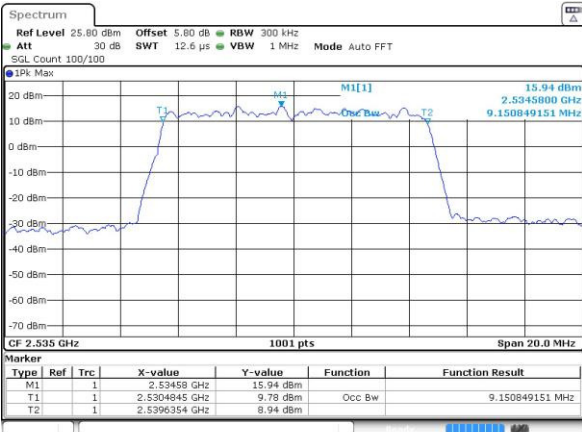

LTE Band 7

Lowest Channel / 10MHz / QPSK

Date: 24 AUG 2016 00:24:06

Lowest Channel / 10MHz / 16QAM

Date: 24 AUG 2016 00:24:27

Middle Channel / 10MHz / QPSK

Date: 24 AUG 2016 00:25:09

Middle Channel / 10MHz / 16QAM

Date: 24 AUG 2016 00:24:48

Highest Channel / 10MHz / QPSK

Date: 24 AUG 2016 00:25:29

Highest Channel / 10MHz / 16QAM

Date: 24 AUG 2016 00:25:50

LTE Band 7

Lowest Channel / 15MHz / QPSK

Date: 24 AUG 2016 00:41:05