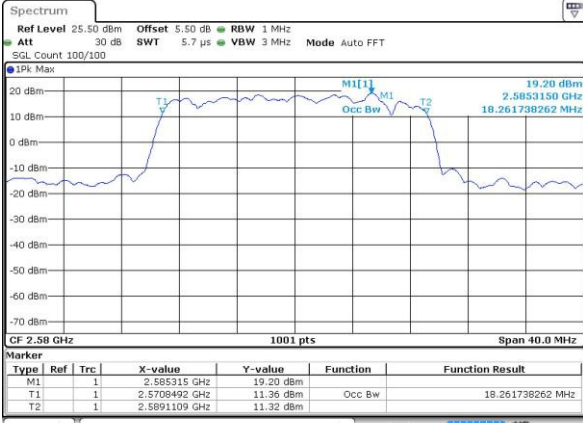

Date: 27 AUG 2016 14:16:44

LTE Band 38

Lowest Channel / 15MHz / QPSK

Date: 27 AUG 2016 14:19:06

Lowest Channel / 15MHz / 16QAM

Date: 27 AUG 2016 14:18:32

Middle Channel / 15MHz / QPSK

Date: 27 AUG 2016 14:49:30

Middle Channel / 15MHz / 16QAM

Date: 27 AUG 2016 14:49:58

Highest Channel / 15MHz / QPSK

Date: 27 AUG 2016 14:52:55

Highest Channel / 15MHz / 16QAM

Date: 27 AUG 2016 14:53:21

LTE Band 38

Lowest Channel / 20MHz / QPSK

Date: 27 AUG 2016 15:18:02

Lowest Channel / 20MHz / 16QAM

Date: 27 AUG 2016 15:18:34

Middle Channel / 20MHz / QPSK

Date: 27 AUG 2016 15:43:33

Middle Channel / 20MHz / 16QAM

Date: 27 AUG 2016 15:44:04

Highest Channel / 20MHz / QPSK