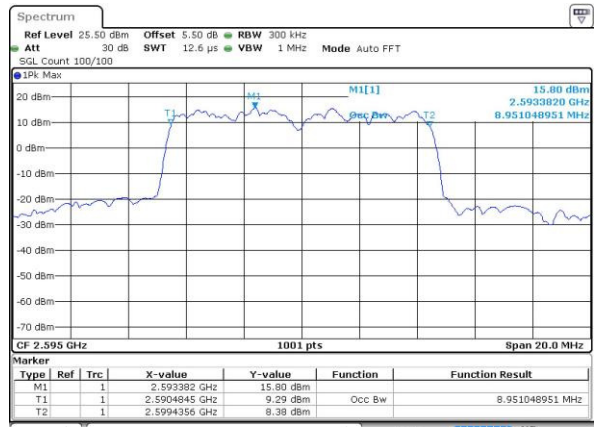

Middle Channel / 10MHz / 16QAM

Date: 27 AUG 2016 12:35:18