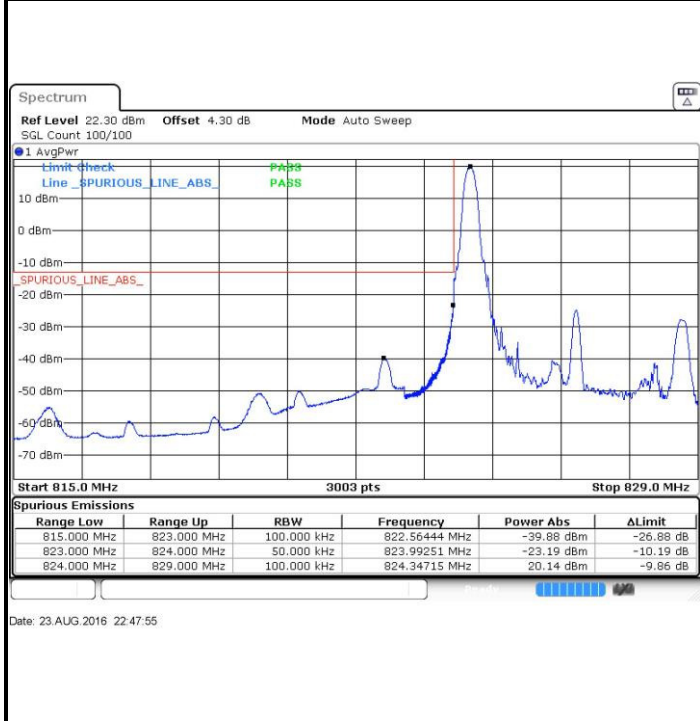

Date: 23 AUG.2016 22:15:16

Highest Band Edge / 1 RB

Date: 23 AUG.2016 22:32:52

Lowest Band Edge / Full RB

Date: 23 AUG.2016 22:21:32

Highest Band Edge / Full RB

Date: 23 AUG.2016 22:38:08

LTE Band 5 / 5MHz / QPSK

Lowest Band Edge / 1 RB

Date: 23 AUG 2016 22:44:47

Highest Band Edge / 1 RB

Date: 23 AUG 2016 23:02:23

Lowest Band Edge / Full RB

Date: 23 AUG 2016 22:51:03

Highest Band Edge / Full RB

Date: 23 AUG 2016 23:08:38

LTE Band 5 / 5MHz / 16QAM

Lowest Band Edge / 1RB

Highest Band Edge / 1 RB

Lowest Band Edge / Full RB

Highest Band Edge / Full RB

LTE Band 5 / 10MHz / QPSK

Lowest Band Edge / 1 RB

Date: 23 AUG 2016 23:17:26

Highest Band Edge / 1 RB

Date: 23 AUG 2016 23:35:02

Lowest Band Edge / Full RB

Date: 23 AUG 2016 23:23:42

Highest Band Edge / Full RB

Date: 23 AUG 2016 23:41:17