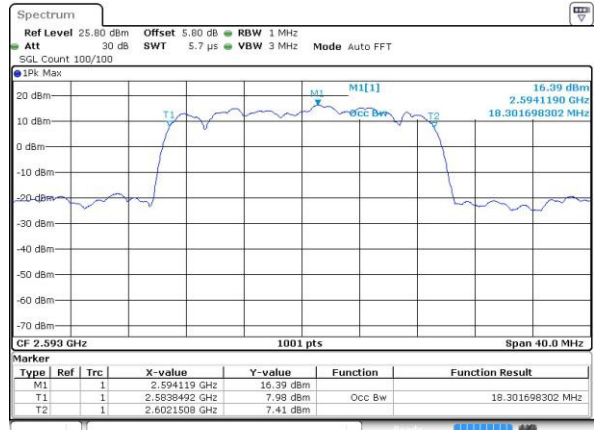

Highest Channel / 15MHz / 16QAM

Date: 3.SEP.2016 15:24:35

LTE Band 41

Lowest Channel / 20MHz / QPSK

Date: 3.SEP.2016 15:25:12

Lowest Channel / 20MHz / 16QAM

Date: 3.SEP.2016 15:24:57

Middle Channel / 20MHz / QPSK

Date: 3.SEP.2016 15:25:28

Middle Channel / 20MHz / 16QAM

Date: 3.SEP.2016 15:25:57

Highest Channel / 20MHz / QPSK

Date: 3.SEP.2016 15:26:46

Highest Channel / 20MHz / 16QAM

Date: 3.SEP.2016 15:26:09

Conducted Band Edge

LTE Band 5 / 1.4MHz / 16QAM

Lowest Band Edge / 1 RB

Date: 23 AUG 2016 21:42:38

Highest Band Edge / 1 RB

Date: 23 AUG 2016 22:06:29

Lowest Band Edge / Full RB

Date: 23 AUG 2016 21:48:53

Highest Band Edge / Full RB