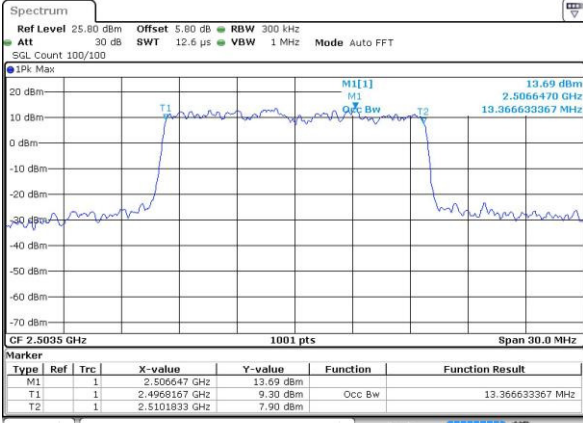

Date: 3.SEP.2016 15:22:43

Highest Channel / 10MHz / QPSK

Date: 3.SEP.2016 15:23:07

Highest Channel / 10MHz / 16QAM

Date: 3.SEP.2016 15:22:56

LTE Band 41

Lowest Channel / 15MHz / QPSK

Date: 3.SEP.2016 15:23:25