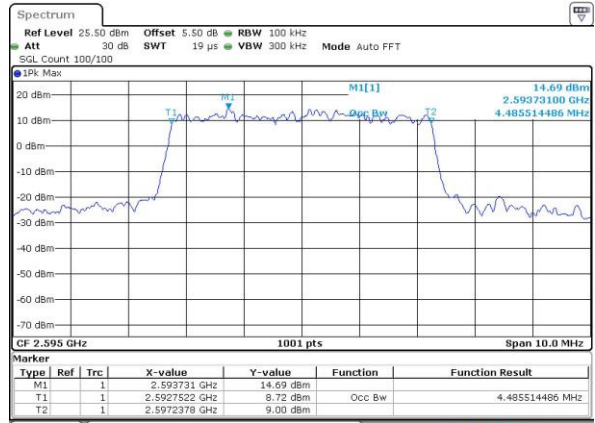

Date: 24 AUG 2016 00:58:04

Middle Channel / 20MHz / 16QAM

Date: 24 AUG 2016 00:58:25

Highest Channel / 20MHz / QPSK

Date: 24 AUG 2016 00:59:07

Highest Channel / 20MHz / 16QAM

Date: 24 AUG 2016 00:58:46

LTE Band 38

Lowest Channel / 5MHz / QPSK

Date: 27 AUG 2016 10:57:27

Lowest Channel / 5MHz / 16QAM

Date: 27 AUG 2016 10:43:09

Middle Channel / 5MHz / QPSK

Date: 27 AUG 2016 11:05:57

Middle Channel / 5MHz / 16QAM

Date: 27 AUG 2016 11:06:32

Highest Channel / 5MHz / QPSK

Date: 27 AUG 2016 11:16:13

Highest Channel / 5MHz / 16QAM

Date: 27 AUG 2016 11:15:47

LTE Band 38

Lowest Channel / 10MHz / QPSK

Date: 27 AUG 2016 11:42:34

Lowest Channel / 10MHz / 16QAM