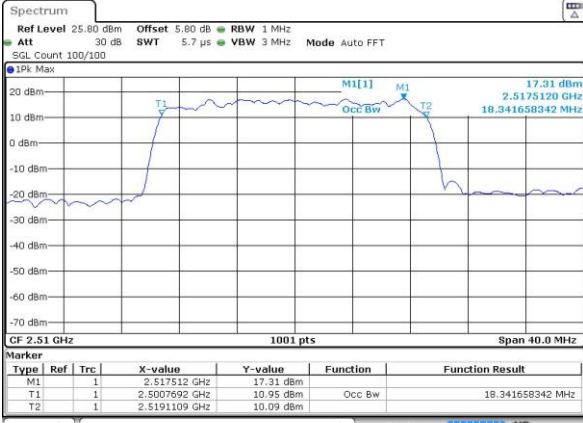

Highest Channel / 15MHz / 16QAM

Date: 24 AUG 2016 00:42:08

LTE Band 7

Lowest Channel / 20MHz / QPSK

Date: 24 AUG 2016 00:57:44

Lowest Channel / 20MHz / 16QAM

Date: 24 AUG 2016 00:57:23

Middle Channel / 20MHz / QPSK

Date: 24 AUG 2016 00:58:04

Middle Channel / 20MHz / 16QAM

Date: 24 AUG 2016 00:58:25

Highest Channel / 20MHz / QPSK

Date: 24 AUG 2016 00:59:07

Highest Channel / 20MHz / 16QAM

Date: 24 AUG 2016 00:58:46

LTE Band 38