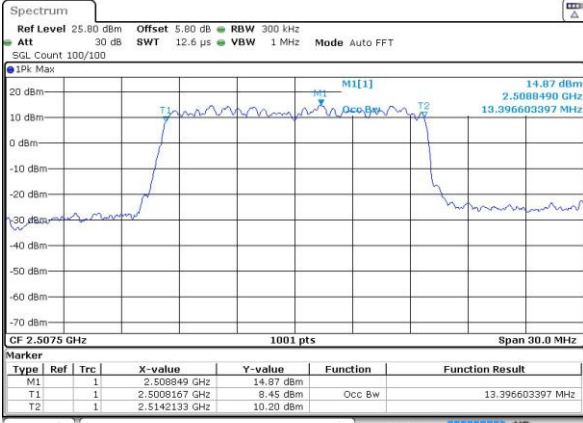

Date: 24 AUG 2016 00:24:48

Highest Channel / 10MHz / QPSK

Date: 24 AUG 2016 00:25:29

Highest Channel / 10MHz / 16QAM

Date: 24 AUG 2016 00:25:50

LTE Band 7

Lowest Channel / 15MHz / QPSK

Date: 24 AUG 2016 00:41:05