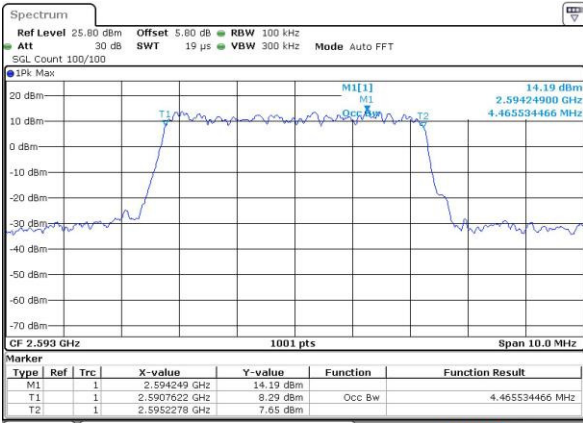

Middle Channel / 5MHz / QPSK

Date: 3 SEP.2016 15:20:11