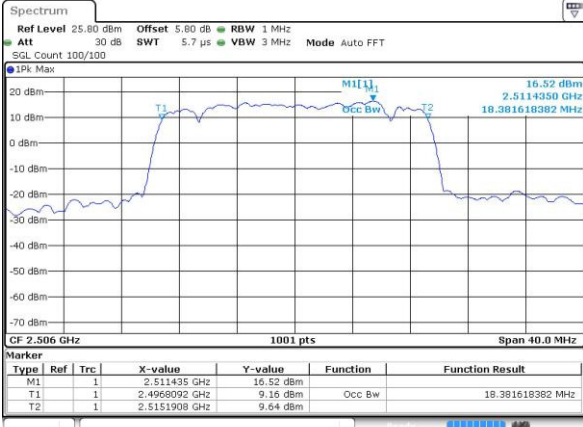

Highest Channel / 15MHz / 16QAM

Date: 3.SEP.2016 15:24:35

LTE Band 41

Lowest Channel / 20MHz / QPSK

Date: 3.SEP.2016 15:25:12

Lowest Channel / 20MHz / 16QAM

Date: 3.SEP.2016 15:24:57

Middle Channel / 20MHz / QPSK

LTE Band 5 / 1.4MHz / 16QAM

Lowest Band Edge / 1 RB

Date: 23 AUG 2016 21:42:38

Highest Band Edge / 1 RB

Date: 23 AUG 2016 22:06:29

Lowest Band Edge / Full RB

Date: 23 AUG 2016 21:48:53

Highest Band Edge / Full RB