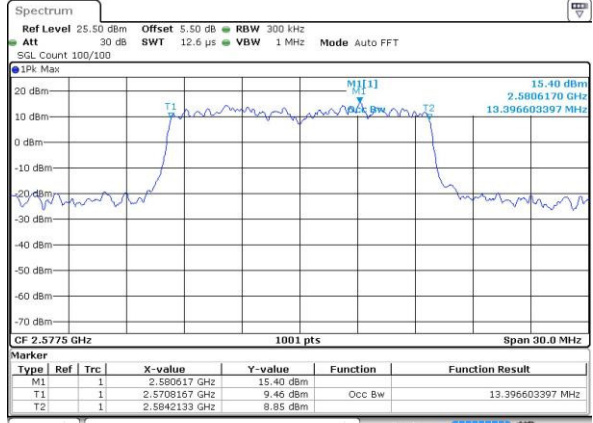

Date: 27 AUG 2016 14:16:44

LTE Band 38

Lowest Channel / 15MHz / QPSK

Date: 27 AUG 2016 14:19:06

Lowest Channel / 15MHz / 16QAM

Date: 27 AUG 2016 14:18:32

Middle Channel / 15MHz / QPSK

Date: 27 AUG 2016 14:49:30

Middle Channel / 15MHz / 16QAM

Date: 27 AUG 2016 14:49:58

Highest Channel / 15MHz / QPSK

Date: 27 AUG 2016 14:52:55

Highest Channel / 15MHz / 16QAM

Date: 27 AUG 2016 14:53:21

LTE Band 38

Lowest Channel / 20MHz / QPSK