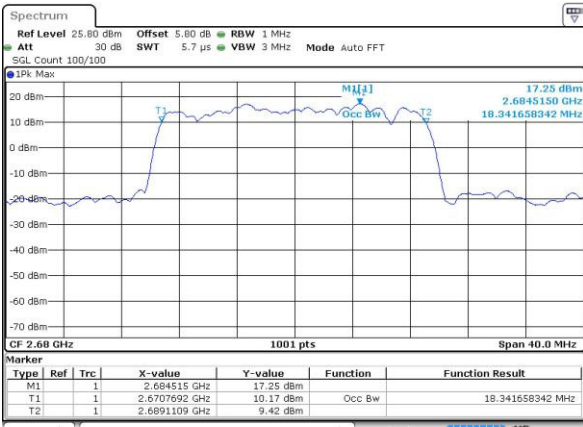

Highest Channel / 20MHz / QPSK

Date: 3.SEP.2016 15:26:46