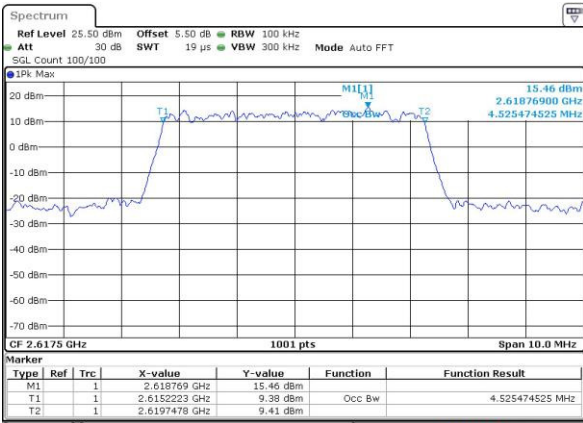

Date: 24 AUG 2016 00:58:04

Middle Channel / 20MHz / 16QAM

Date: 24 AUG 2016 00:58:25

Highest Channel / 20MHz / QPSK

Date: 24 AUG 2016 00:59:07

Highest Channel / 20MHz / 16QAM

Date: 24 AUG 2016 00:58:46

LTE Band 38

Lowest Channel / 5MHz / QPSK

Date: 27 AUG 2016 10:57:27

Lowest Channel / 5MHz / 16QAM

Date: 27 AUG 2016 10:43:09

Middle Channel / 5MHz / QPSK

Date: 27 AUG 2016 11:05:57

Middle Channel / 5MHz / 16QAM

Date: 27 AUG 2016 11:06:32

Highest Channel / 5MHz / QPSK

Date: 27 AUG 2016 11:16:13

Highest Channel / 5MHz / 16QAM

Date: 27 AUG 2016 11:15:47

LTE Band 38

Lowest Channel / 10MHz / QPSK

Date: 27 AUG 2016 11:42:34

Lowest Channel / 10MHz / 16QAM