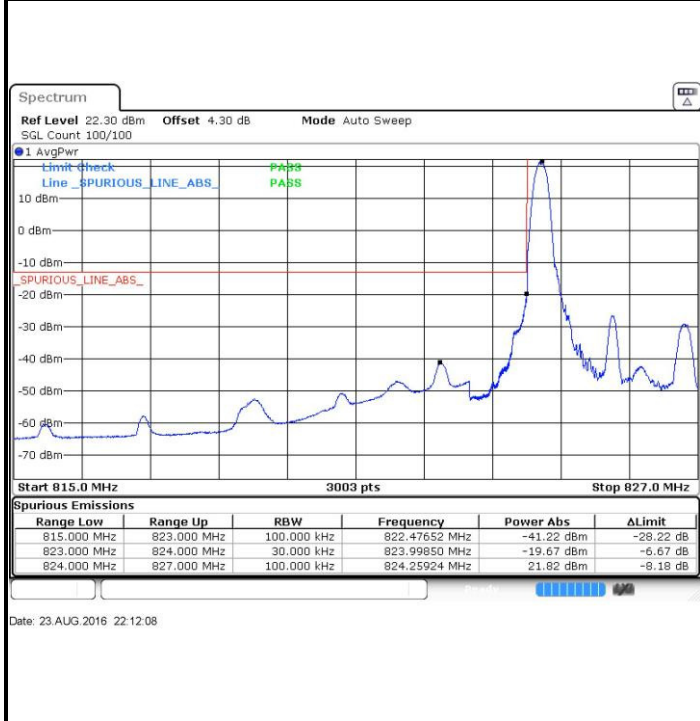

Date: 3.SEP.2016 15:25:28

Middle Channel / 20MHz / 16QAM

Date: 3.SEP.2016 15:25:57

Highest Channel / 20MHz / QPSK

Date: 3.SEP.2016 15:26:46

Highest Channel / 20MHz / 16QAM

Date: 3.SEP.2016 15:26:09

Conducted Band Edge

LTE Band 5 / 1.4MHz / 16QAM

Lowest Band Edge / 1 RB

Date: 23 AUG 2016 21:42:38

Highest Band Edge / 1 RB

Date: 23 AUG 2016 22:06:29

Lowest Band Edge / Full RB

Date: 23 AUG 2016 21:48:53

Highest Band Edge / Full RB

Date: 23 AUG 2016 22:00:13

LTE Band 5 / 3MHz / QPSK

Lowest Band Edge / 1RB

Highest Band Edge / 1 RB

Lowest Band Edge / Full RB

Highest Band Edge / Full RB

LTE Band 5 / 3MHz / 16QAM

Lowest Band Edge / 1 RB

Date: 23 AUG.2016 22:15:16

Highest Band Edge / 1 RB

Date: 23 AUG.2016 22:32:52

Lowest Band Edge / Full RB

Date: 23 AUG.2016 22:21:32

Highest Band Edge / Full RB

Date: 23 AUG.2016 22:38:08

LTE Band 5 / 5MHz / QPSK