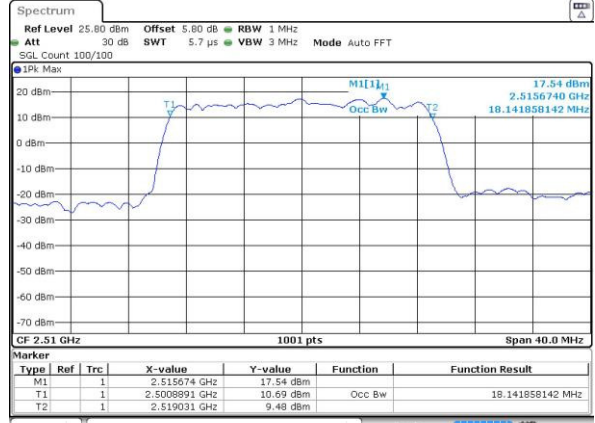

Highest Channel / 15MHz / 16QAM

Date: 24 AUG 2016 00:42:08

LTE Band 7

Lowest Channel / 20MHz / QPSK

Date: 24 AUG 2016 00:57:44

Lowest Channel / 20MHz / 16QAM

Date: 24 AUG 2016 00:57:23

Middle Channel / 20MHz / QPSK

Date: 24 AUG 2016 00:58:04

Middle Channel / 20MHz / 16QAM

Date: 24 AUG 2016 00:58:25

Highest Channel / 20MHz / QPSK

Date: 24 AUG 2016 00:59:07

Highest Channel / 20MHz / 16QAM

Date: 24 AUG 2016 00:58:46

LTE Band 38