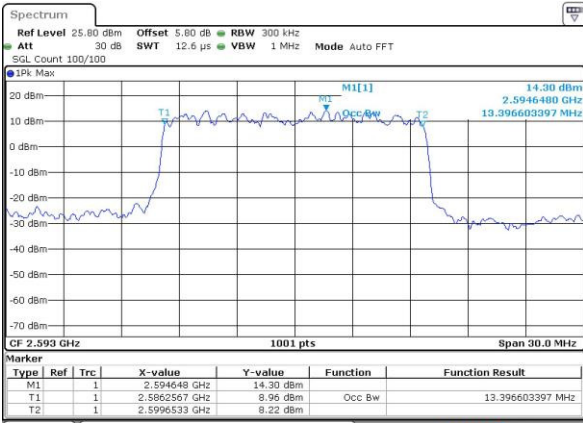

Date: 3.SEP.2016 15:22:43

Highest Channel / 10MHz / QPSK

Date: 3.SEP.2016 15:23:07

Highest Channel / 10MHz / 16QAM

Date: 3.SEP.2016 15:22:56

LTE Band 41

Lowest Channel / 15MHz / QPSK

Date: 3.SEP.2016 15:23:25

Lowest Channel / 15MHz / 16QAM

Date: 3.SEP.2016 15:23:38

Middle Channel / 15MHz / QPSK

Date: 3.SEP.2016 15:24:09

Middle Channel / 15MHz / 16QAM

Date: 3.SEP.2016 15:23:53

Highest Channel / 15MHz / QPSK

Date: 3.SEP.2016 15:24:22