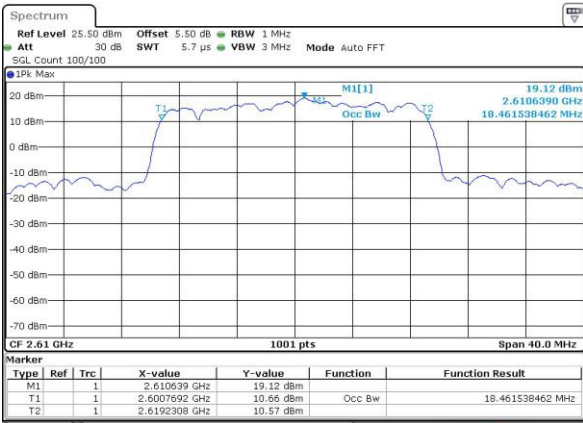

Middle Channel / 15MHz / 16QAM

Date: 27 AUG 2016 14:49:58

Highest Channel / 15MHz / QPSK

Date: 27 AUG 2016 14:52:55

Highest Channel / 15MHz / 16QAM

Date: 27 AUG 2016 14:53:21

LTE Band 38

Lowest Channel / 20MHz / QPSK

Date: 27 AUG 2016 15:18:02

Lowest Channel / 20MHz / 16QAM

Date: 27 AUG 2016 15:18:34

Middle Channel / 20MHz / QPSK

Date: 27 AUG 2016 15:43:33

Middle Channel / 20MHz / 16QAM

Date: 27 AUG 2016 15:44:04

Highest Channel / 20MHz / QPSK

Date: 27 AUG 2016 16:19:37

Highest Channel / 20MHz / 16QAM

Date: 27 AUG 2016 16:19:02

LTE Band 41

Lowest Channel / 5MHz / QPSK

Date: 3 SEP.2016 15:18:35

Lowest Channel / 5MHz / 16QAM

Date: 3 SEP.2016 15:18:47