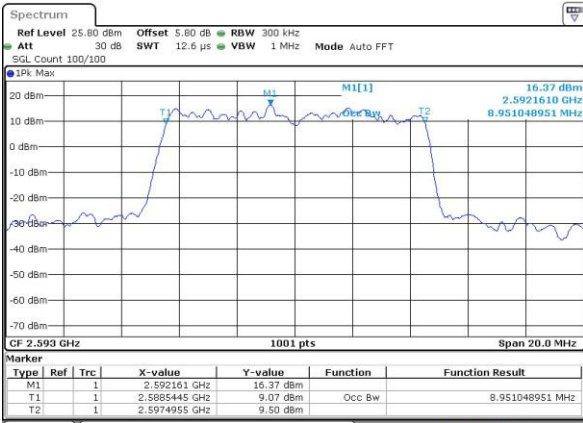

LTE Band 41

Lowest Channel / 10MHz / QPSK

Date: 3.SEP.2016 15:21:22

Lowest Channel / 10MHz / 16QAM

Date: 3.SEP.2016 15:21:06

Middle Channel / 10MHz / QPSK

Date: 3.SEP.2016 15:21:49

Middle Channel / 10MHz / 16QAM

Date: 3.SEP.2016 15:22:43

Highest Channel / 10MHz / QPSK

Date: 3.SEP.2016 15:23:07

Highest Channel / 10MHz / 16QAM

Date: 3.SEP.2016 15:22:56

LTE Band 41

Lowest Channel / 15MHz / QPSK

Date: 3.SEP.2016 15:23:25