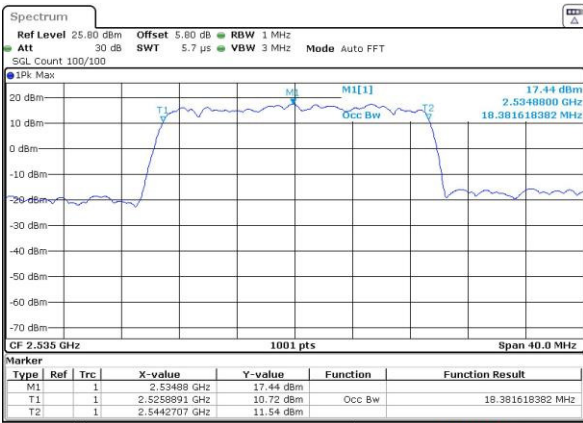

Highest Channel / 15MHz / 16QAM

Date: 24 AUG 2016 00:42:08

LTE Band 7

Lowest Channel / 20MHz / QPSK

Date: 24 AUG 2016 00:57:44

Lowest Channel / 20MHz / 16QAM

Date: 24 AUG 2016 00:57:23

Middle Channel / 20MHz / QPSK

Date: 24 AUG 2016 00:58:04

Middle Channel / 20MHz / 16QAM

Date: 24 AUG 2016 00:58:25

Highest Channel / 20MHz / QPSK

Date: 24 AUG 2016 00:59:07

Highest Channel / 20MHz / 16QAM

Date: 24 AUG 2016 00:58:46

LTE Band 38