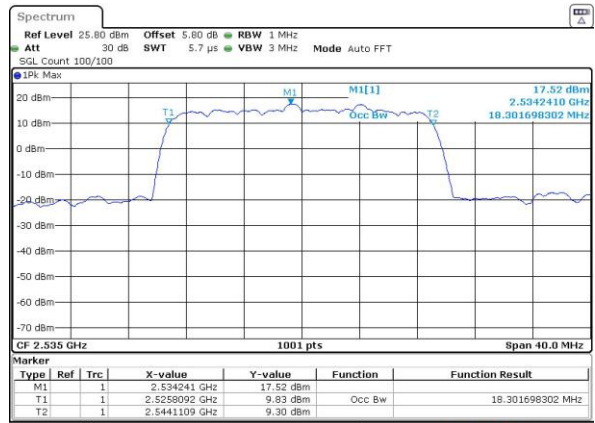

Highest Channel / 15MHz / 16QAM

Date: 24 AUG 2016 00:42:08

LTE Band 7

Lowest Channel / 20MHz / QPSK

Date: 24 AUG 2016 00:57:44

Lowest Channel / 20MHz / 16QAM

Date: 24 AUG 2016 00:57:23

Middle Channel / 20MHz / QPSK

Date: 24 AUG 2016 00:58:04

Middle Channel / 20MHz / 16QAM

Date: 24 AUG 2016 00:58:25

Highest Channel / 20MHz / QPSK

Date: 24 AUG 2016 00:59:07

Highest Channel / 20MHz / 16QAM

Date: 24 AUG 2016 00:58:46

LTE Band 38