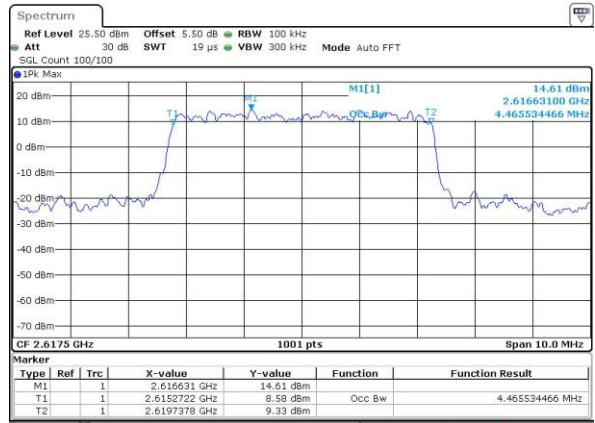

Date: 24 AUG 2016 00:58:04

Middle Channel / 20MHz / 16QAM

Date: 24 AUG 2016 00:58:25

Highest Channel / 20MHz / QPSK

Date: 24 AUG 2016 00:59:07

Highest Channel / 20MHz / 16QAM

Date: 24 AUG 2016 00:58:46

LTE Band 38

Lowest Channel / 5MHz / QPSK

Date: 27 AUG 2016 10:57:27

Lowest Channel / 5MHz / 16QAM

Date: 27 AUG 2016 10:43:09

Middle Channel / 5MHz / QPSK

Date: 27 AUG 2016 11:05:57

Middle Channel / 5MHz / 16QAM

Date: 27 AUG 2016 11:06:32

Highest Channel / 5MHz / QPSK

Date: 27 AUG 2016 11:16:13

Highest Channel / 5MHz / 16QAM

Date: 27 AUG 2016 11:15:47

LTE Band 38

Lowest Channel / 10MHz / QPSK

Date: 27 AUG 2016 11:42:34

Lowest Channel / 10MHz / 16QAM