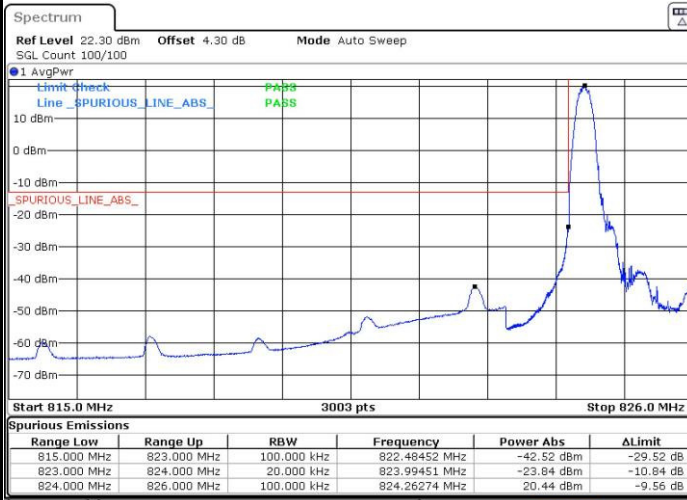

Highest Channel / 15MHz / 16QAM

Date: 3.SEP.2016 15:24:35

LTE Band 41

Lowest Channel / 20MHz / QPSK

Date: 3.SEP.2016 15:25:12

Lowest Channel / 20MHz / 16QAM

Date: 3.SEP.2016 15:24:57

Middle Channel / 20MHz / QPSK

Date: 3.SEP.2016 15:25:28

Middle Channel / 20MHz / 16QAM

Date: 3.SEP.2016 15:25:57

Highest Channel / 20MHz / QPSK

Date: 3.SEP.2016 15:26:46

Highest Channel / 20MHz / 16QAM

Date: 3.SEP.2016 15:26:09

Conducted Band Edge

LTE Band 5 / 1.4MHz / 16QAM

Lowest Band Edge / 1 RB

Date: 23 AUG 2016 21:42:38

Highest Band Edge / 1 RB

Date: 23 AUG 2016 22:06:29

Lowest Band Edge / Full RB

Date: 23 AUG 2016 21:48:53

Highest Band Edge / Full RB

Date: 23 AUG 2016 22:00:13

LTE Band 5 / 3MHz / QPSK

Lowest Band Edge / 1RB

Highest Band Edge / 1 RB

Lowest Band Edge / Full RB

Highest Band Edge / Full RB

LTE Band 5 / 3MHz / 16QAM

Lowest Band Edge / 1 RB