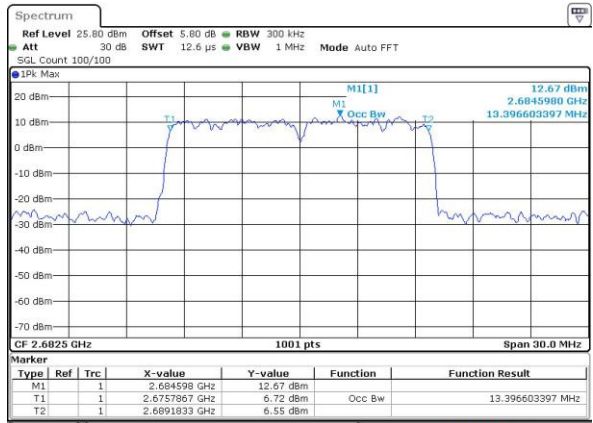

Date: 3.SEP.2016 15:22:43

Highest Channel / 10MHz / QPSK

Date: 3.SEP.2016 15:23:07

Highest Channel / 10MHz / 16QAM

Date: 3.SEP.2016 15:22:56

LTE Band 41

Lowest Channel / 15MHz / QPSK

Date: 3.SEP.2016 15:23:25

Lowest Channel / 15MHz / 16QAM

Date: 3.SEP.2016 15:23:38

Middle Channel / 15MHz / QPSK

Date: 3.SEP.2016 15:24:09

Middle Channel / 15MHz / 16QAM

Date: 3.SEP.2016 15:23:53

Highest Channel / 15MHz / QPSK

Date: 3.SEP.2016 15:24:22

Highest Channel / 15MHz / 16QAM

Date: 3.SEP.2016 15:24:35

LTE Band 41

Lowest Channel / 20MHz / QPSK

Date: 3.SEP.2016 15:25:12

Lowest Channel / 20MHz / 16QAM

Date: 3.SEP.2016 15:24:57

Middle Channel / 20MHz / QPSK