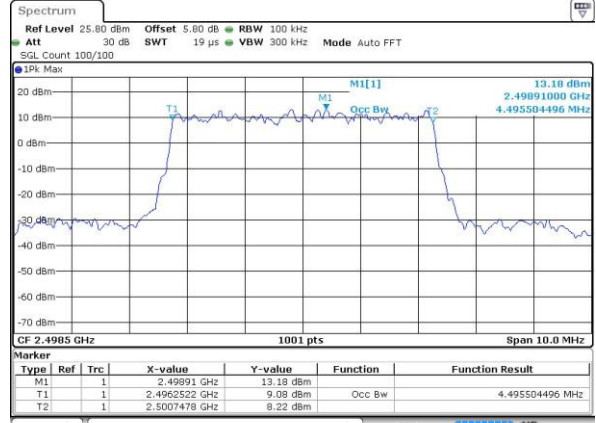

Date: 27 AUG 2016 16:19:37

Highest Channel / 20MHz / 16QAM

Date: 27 AUG 2016 16:19:02

LTE Band 41

Lowest Channel / 5MHz / QPSK

Date: 3 SEP.2016 15:18:35

Lowest Channel / 5MHz / 16QAM

Date: 3 SEP.2016 15:18:47