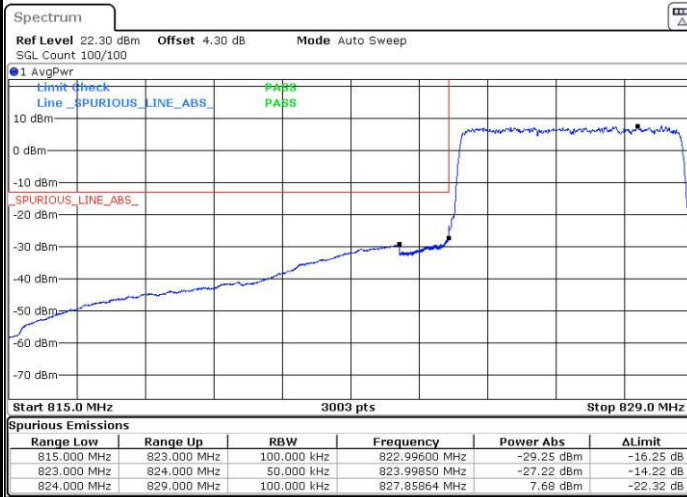

Date: 23 AUG.2016 22:15:16

Highest Band Edge / 1 RB

Date: 23 AUG.2016 22:32:52

Lowest Band Edge / Full RB

Date: 23 AUG.2016 22:21:32

Highest Band Edge / Full RB

Date: 23 AUG.2016 22:38:08

LTE Band 5 / 5MHz / QPSK

Lowest Band Edge / 1 RB

Date: 23 AUG 2016 22:44:47

Highest Band Edge / 1 RB

Date: 23 AUG 2016 23:02:23

Lowest Band Edge / Full RB

Date: 23 AUG 2016 22:51:03

Highest Band Edge / Full RB

Date: 23 AUG 2016 23:08:38

LTE Band 5 / 5MHz / 16QAM

Lowest Band Edge / 1RB

Highest Band Edge / 1 RB

Lowest Band Edge / Full RB

Highest Band Edge / Full RB

LTE Band 5 / 10MHz / QPSK

Lowest Band Edge / 1 RB

Date: 23 AUG 2016 23:17:26

Highest Band Edge / 1 RB

Date: 23 AUG 2016 23:35:02

Lowest Band Edge / Full RB

Date: 23 AUG 2016 23:23:42

Highest Band Edge / Full RB

Date: 23 AUG 2016 23:41:17