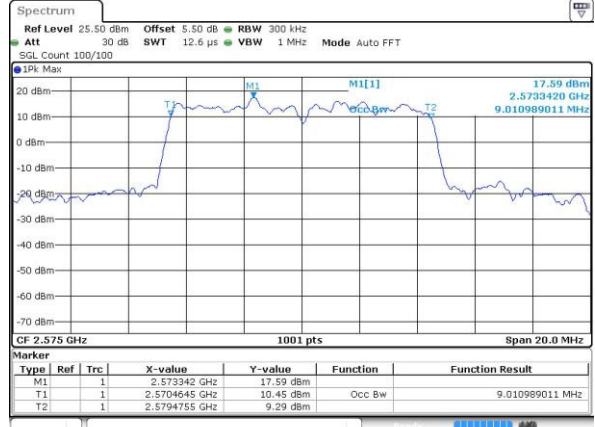

Highest Channel / 5MHz / QPSK

Date: 27 AUG 2016 11:16:13

Highest Channel / 5MHz / 16QAM

Date: 27 AUG 2016 11:15:47

LTE Band 38

Lowest Channel / 10MHz / QPSK

Date: 27 AUG 2016 11:42:34

Lowest Channel / 10MHz / 16QAM