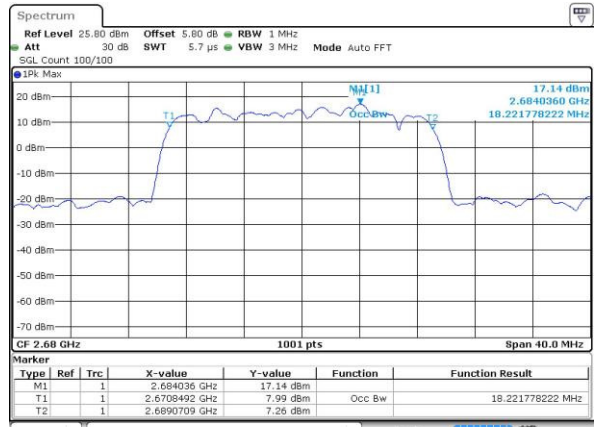

Highest Channel / 15MHz / 16QAM

Date: 3.SEP.2016 15:24:35

LTE Band 41

Lowest Channel / 20MHz / QPSK

Date: 3.SEP.2016 15:25:12

Lowest Channel / 20MHz / 16QAM

Date: 3.SEP.2016 15:24:57

Middle Channel / 20MHz / QPSK

Date: 3.SEP.2016 15:25:28

Middle Channel / 20MHz / 16QAM

Date: 3.SEP.2016 15:25:57

Highest Channel / 20MHz / QPSK

Date: 3.SEP.2016 15:26:46

Highest Channel / 20MHz / 16QAM

Date: 3.SEP.2016 15:26:09

Conducted Band Edge

LTE Band 5 / 1.4MHz / 16QAM

Lowest Band Edge / 1 RB

Date: 23 AUG 2016 21:42:38

Highest Band Edge / 1 RB

Date: 23 AUG 2016 22:06:29

Lowest Band Edge / Full RB

Date: 23 AUG 2016 21:48:53

Highest Band Edge / Full RB