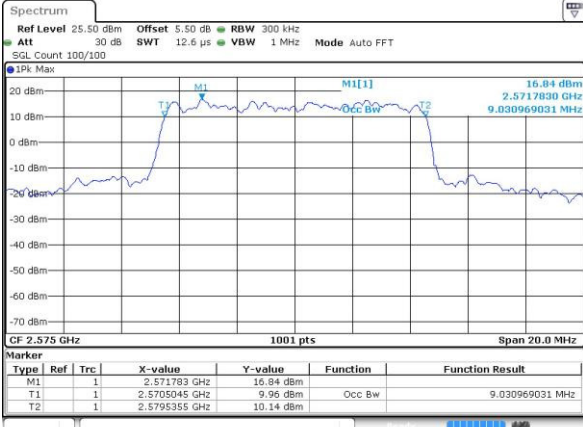

Highest Channel / 5MHz / QPSK

Date: 27 AUG 2016 11:16:13

Highest Channel / 5MHz / 16QAM

Date: 27 AUG 2016 11:15:47

LTE Band 38

Lowest Channel / 10MHz / QPSK

Date: 27 AUG 2016 11:42:34

Lowest Channel / 10MHz / 16QAM