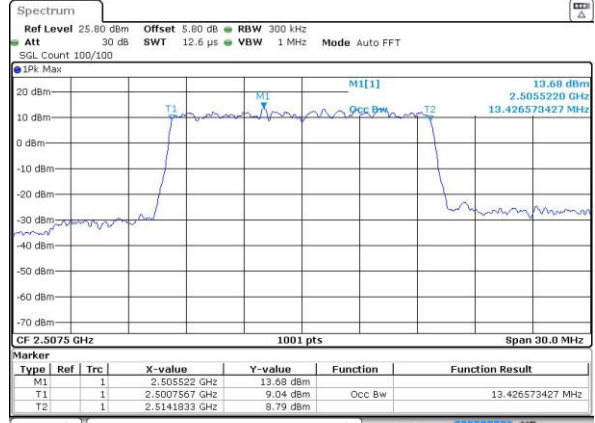

Lowest Channel / 15MHz / 16QAM

Date: 24 AUG 2016 00:40:45