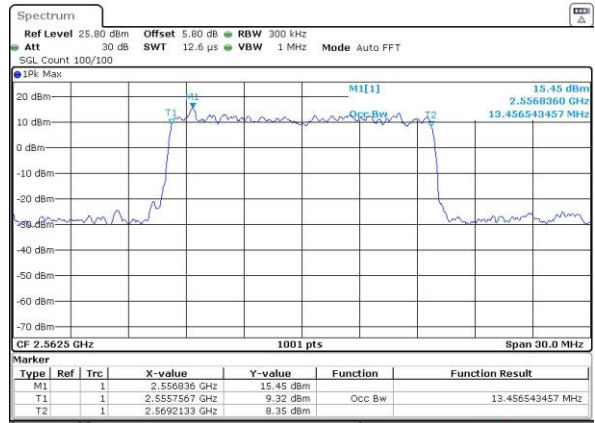

Date: 24 AUG 2016 00:24:48

Highest Channel / 10MHz / QPSK

Date: 24 AUG 2016 00:25:29

Highest Channel / 10MHz / 16QAM

Date: 24 AUG 2016 00:25:50

LTE Band 7

Lowest Channel / 15MHz / QPSK

Date: 24 AUG 2016 00:41:05

Lowest Channel / 15MHz / 16QAM

Date: 24 AUG 2016 00:40:45

Middle Channel / 15MHz / QPSK

Date: 24 AUG 2016 00:41:26

Middle Channel / 15MHz / 16QAM

Date: 24 AUG 2016 00:41:47

Highest Channel / 15MHz / QPSK

Date: 24 AUG 2016 00:42:28

Highest Channel / 15MHz / 16QAM

Date: 24 AUG 2016 00:42:08

LTE Band 7

Lowest Channel / 20MHz / QPSK

Date: 24 AUG 2016 00:57:44

Lowest Channel / 20MHz / 16QAM

Date: 24 AUG 2016 00:57:23

Middle Channel / 20MHz / QPSK