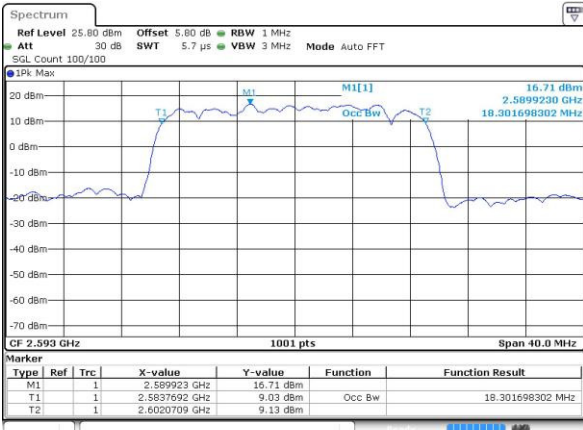

Highest Channel / 15MHz / 16QAM

Date: 3.SEP.2016 15:24:35

LTE Band 41

Lowest Channel / 20MHz / QPSK

Date: 3.SEP.2016 15:25:12

Lowest Channel / 20MHz / 16QAM

Date: 3.SEP.2016 15:24:57

Middle Channel / 20MHz / QPSK