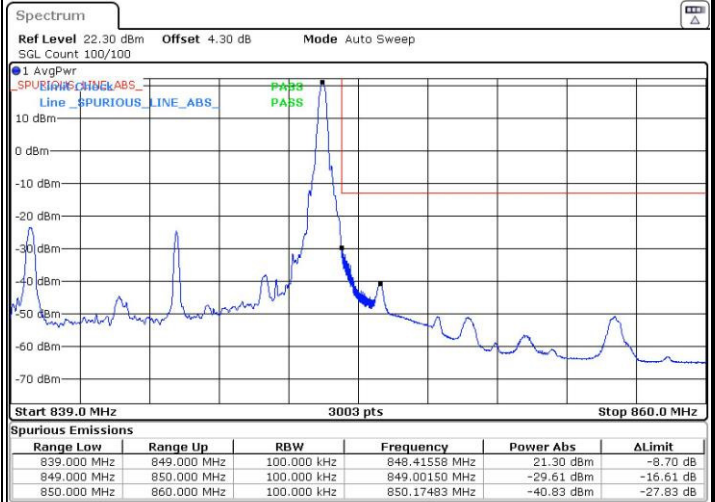

Date: 23 AUG.2016 22:15:16

Highest Band Edge / 1 RB

Date: 23 AUG.2016 22:32:52

Lowest Band Edge / Full RB

Date: 23 AUG.2016 22:21:32

Highest Band Edge / Full RB

Date: 23 AUG.2016 22:38:08

LTE Band 5 / 5MHz / QPSK

Lowest Band Edge / 1 RB

Date: 23 AUG 2016 22:44:47

Highest Band Edge / 1 RB

Date: 23 AUG 2016 23:02:23

Lowest Band Edge / Full RB

Date: 23 AUG 2016 22:51:03

Highest Band Edge / Full RB

Date: 23 AUG 2016 23:08:38

LTE Band 5 / 5MHz / 16QAM

Lowest Band Edge / 1RB

Highest Band Edge / 1 RB

Lowest Band Edge / Full RB

Highest Band Edge / Full RB

LTE Band 5 / 10MHz / QPSK

Lowest Band Edge / 1 RB

Date: 23 AUG 2016 23:17:26

Highest Band Edge / 1 RB

Date: 23 AUG 2016 23:35:02

Lowest Band Edge / Full RB

Date: 23 AUG 2016 23:23:42

Highest Band Edge / Full RB

Date: 23 AUG 2016 23:41:17