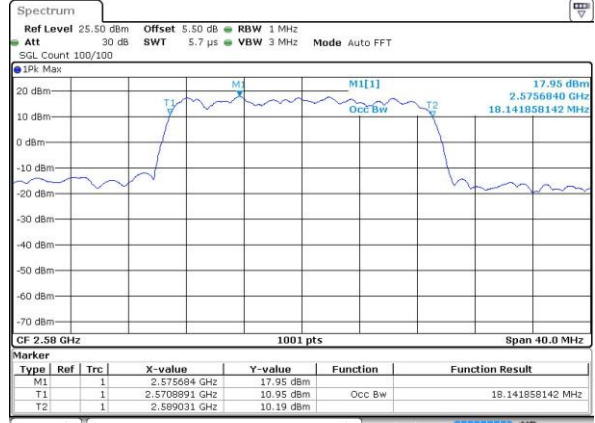

Lowest Channel / 20MHz / 16QAM

Date: 27 AUG 2016 15:18:34