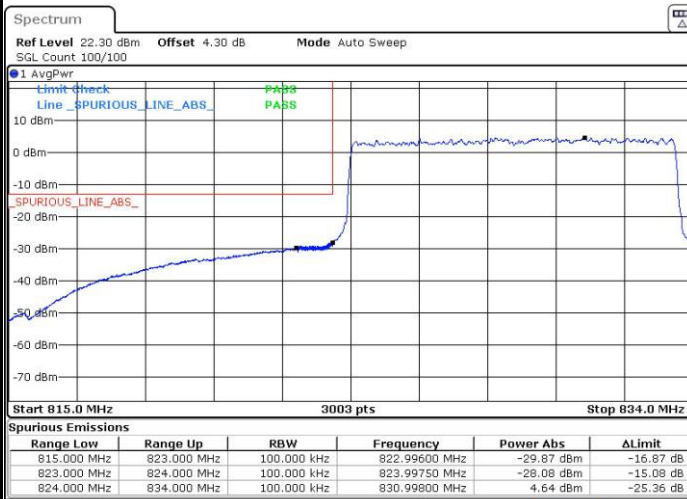

Date: 23 AUG.2016 22:15:16

Highest Band Edge / 1 RB

Date: 23 AUG.2016 22:32:52

Lowest Band Edge / Full RB

Date: 23 AUG.2016 22:21:32

Highest Band Edge / Full RB

Date: 23 AUG.2016 22:38:08

LTE Band 5 / 5MHz / QPSK

Lowest Band Edge / 1 RB

Date: 23 AUG 2016 22:44:47

Highest Band Edge / 1 RB

Date: 23 AUG 2016 23:02:23

Lowest Band Edge / Full RB

Date: 23 AUG 2016 22:51:03

Highest Band Edge / Full RB

Date: 23 AUG 2016 23:08:38

LTE Band 5 / 5MHz / 16QAM

Lowest Band Edge / 1RB

Highest Band Edge / 1 RB

Lowest Band Edge / Full RB

Highest Band Edge / Full RB

LTE Band 5 / 10MHz / QPSK

Lowest Band Edge / 1 RB

Date: 23 AUG 2016 23:17:26

Highest Band Edge / 1 RB

Date: 23 AUG 2016 23:35:02

Lowest Band Edge / Full RB

Date: 23 AUG 2016 23:23:42

Highest Band Edge / Full RB

Date: 23 AUG 2016 23:41:17