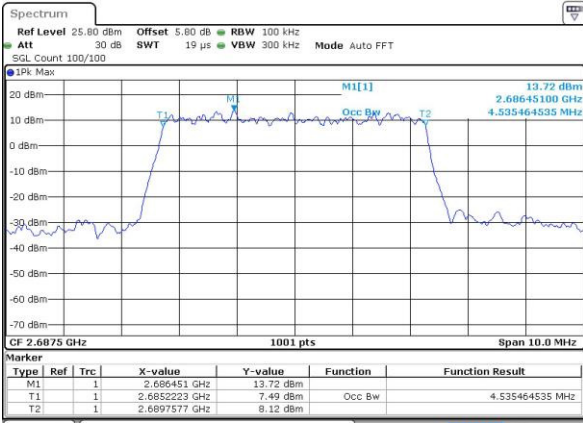

Date: 27 AUG 2016 16:19:37

Highest Channel / 20MHz / 16QAM

Date: 27 AUG 2016 16:19:02

LTE Band 41

Lowest Channel / 5MHz / QPSK

Date: 3 SEP.2016 15:18:35

Lowest Channel / 5MHz / 16QAM

Date: 3 SEP.2016 15:18:47

Middle Channel / 5MHz / QPSK

Date: 3 SEP.2016 15:20:11

Middle Channel / 5MHz / 16QAM

Date: 3 SEP.2016 15:19:51

Highest Channel / 5MHz / QPSK

Date: 3 SEP.2016 15:20:23

Highest Channel / 5MHz / 16QAM

Date: 3 SEP.2016 15:20:45