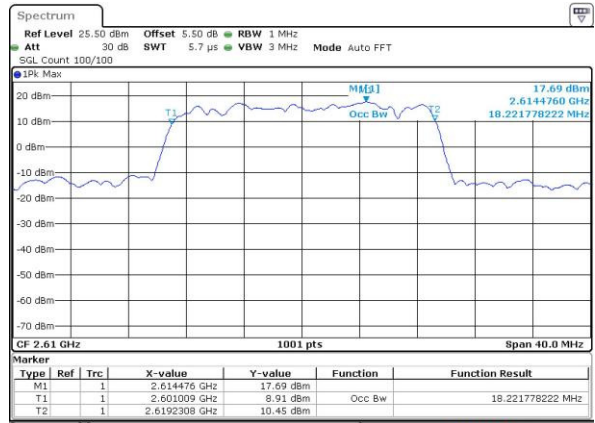

Middle Channel / 15MHz / 16QAM

Date: 27 AUG 2016 14:49:58

Highest Channel / 15MHz / QPSK

Date: 27 AUG 2016 14:52:55

Highest Channel / 15MHz / 16QAM

Date: 27 AUG 2016 14:53:21

LTE Band 38

Lowest Channel / 20MHz / QPSK

Date: 27 AUG 2016 15:18:02

Lowest Channel / 20MHz / 16QAM

Date: 27 AUG 2016 15:18:34

Middle Channel / 20MHz / QPSK

Date: 27 AUG 2016 15:43:33

Middle Channel / 20MHz / 16QAM

Date: 27 AUG 2016 15:44:04

Highest Channel / 20MHz / QPSK

Date: 27 AUG 2016 16:19:37

Highest Channel / 20MHz / 16QAM

Date: 27 AUG 2016 16:19:02

LTE Band 41

Lowest Channel / 5MHz / QPSK

Date: 3 SEP.2016 15:18:35

Lowest Channel / 5MHz / 16QAM

Date: 3 SEP.2016 15:18:47