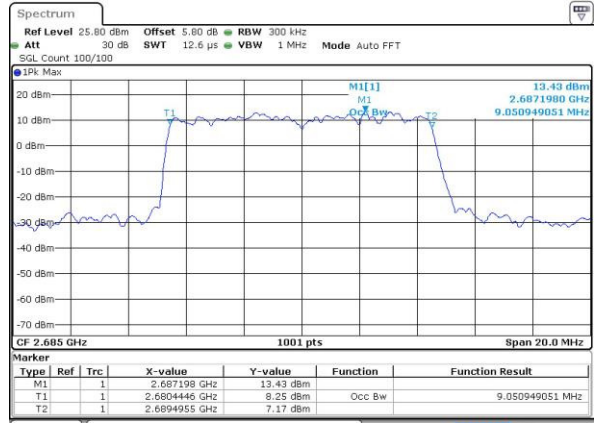

LTE Band 41

Lowest Channel / 10MHz / QPSK

Date: 3.SEP.2016 15:21:22

Lowest Channel / 10MHz / 16QAM

Date: 3.SEP.2016 15:21:06

Middle Channel / 10MHz / QPSK

Date: 3.SEP.2016 15:21:49

Middle Channel / 10MHz / 16QAM

Date: 3.SEP.2016 15:22:43

Highest Channel / 10MHz / QPSK

Date: 3.SEP.2016 15:23:07

Highest Channel / 10MHz / 16QAM

Date: 3.SEP.2016 15:22:56

LTE Band 41

Lowest Channel / 15MHz / QPSK

Date: 3.SEP.2016 15:23:25