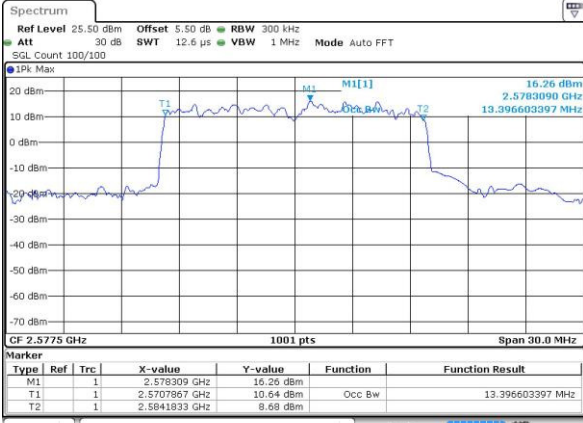

Highest Channel / 5MHz / QPSK

Date: 27 AUG 2016 11:16:13

Highest Channel / 5MHz / 16QAM

Date: 27 AUG 2016 11:15:47

LTE Band 38

Lowest Channel / 10MHz / QPSK

Date: 27 AUG 2016 11:42:34

Lowest Channel / 10MHz / 16QAM

Date: 27 AUG 2016 11:43:23

Middle Channel / 10MHz / QPSK

Date: 27 AUG 2016 12:34:41

Middle Channel / 10MHz / 16QAM

Date: 27 AUG 2016 12:35:18

Highest Channel / 10MHz / QPSK

Date: 27 AUG 2016 14:16:16

Highest Channel / 10MHz / 16QAM

Date: 27 AUG 2016 14:16:44

LTE Band 38

Lowest Channel / 15MHz / QPSK

Date: 27 AUG 2016 14:19:06

Lowest Channel / 15MHz / 16QAM

Date: 27 AUG 2016 14:18:32

Middle Channel / 15MHz / QPSK

Date: 27 AUG 2016 14:49:30