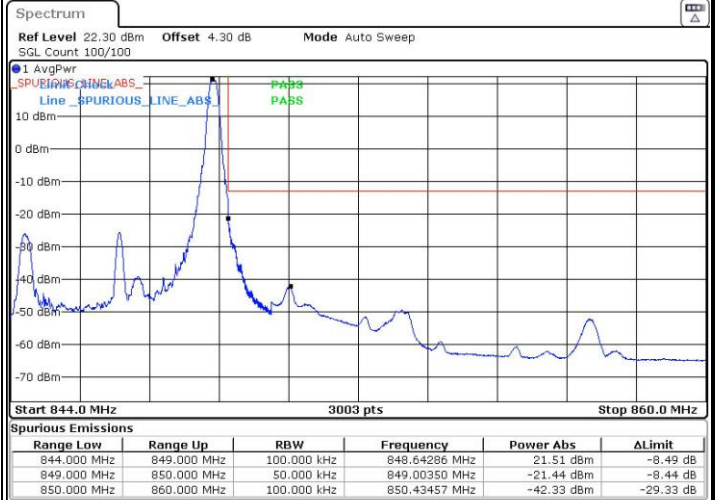

Date: 23 AUG 2016 22:00:13

LTE Band 5 / 3MHz / QPSK

Lowest Band Edge / 1RB

Highest Band Edge / 1 RB

Lowest Band Edge / Full RB

Highest Band Edge / Full RB

LTE Band 5 / 3MHz / 16QAM

Lowest Band Edge / 1 RB

Date: 23 AUG.2016 22:15:16

Highest Band Edge / 1 RB

Date: 23 AUG.2016 22:32:52

Lowest Band Edge / Full RB

Date: 23 AUG.2016 22:21:32

Highest Band Edge / Full RB

Date: 23 AUG.2016 22:38:08

LTE Band 5 / 5MHz / QPSK

Lowest Band Edge / 1 RB

Date: 23 AUG 2016 22:44:47

Highest Band Edge / 1 RB

Date: 23 AUG 2016 23:02:23

Lowest Band Edge / Full RB

Date: 23 AUG 2016 22:51:03

Highest Band Edge / Full RB

Date: 23 AUG 2016 23:08:38

LTE Band 5 / 5MHz / 16QAM

Lowest Band Edge / 1RB

Highest Band Edge / 1 RB

Lowest Band Edge / Full RB

Highest Band Edge / Full RB

LTE Band 5 / 10MHz / QPSK

Lowest Band Edge / 1 RB

Date: 23 AUG 2016 23:17:26