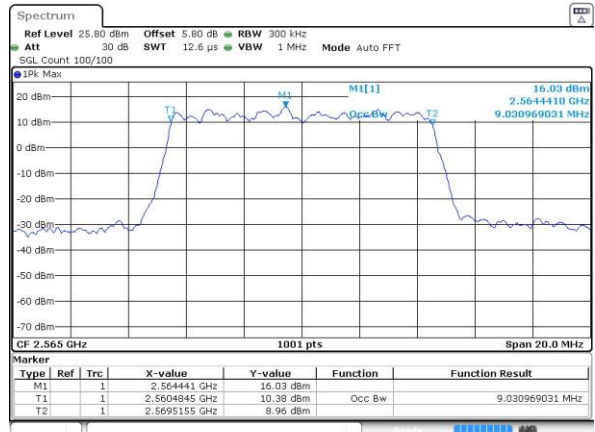

LTE Band 7

Lowest Channel / 10MHz / QPSK

Date: 24 AUG 2016 00:24:06

Lowest Channel / 10MHz / 16QAM

Date: 24 AUG 2016 00:24:27

Middle Channel / 10MHz / QPSK

Date: 24 AUG 2016 00:25:09

Middle Channel / 10MHz / 16QAM

Date: 24 AUG 2016 00:24:48

Highest Channel / 10MHz / QPSK

Date: 24 AUG 2016 00:25:29

Highest Channel / 10MHz / 16QAM

Date: 24 AUG 2016 00:25:50

LTE Band 7

Lowest Channel / 15MHz / QPSK

Date: 24 AUG 2016 00:41:05