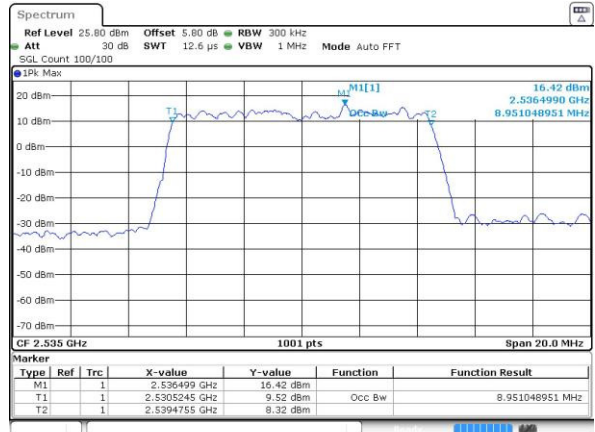

LTE Band 7

Lowest Channel / 10MHz / QPSK

Date: 24 AUG 2016 00:24:06

Lowest Channel / 10MHz / 16QAM

Date: 24 AUG 2016 00:24:27

Middle Channel / 10MHz / QPSK

Date: 24 AUG 2016 00:25:09

Middle Channel / 10MHz / 16QAM

Date: 24 AUG 2016 00:24:48

Highest Channel / 10MHz / QPSK

Date: 24 AUG 2016 00:25:29

Highest Channel / 10MHz / 16QAM

Date: 24 AUG 2016 00:25:50

LTE Band 7

Lowest Channel / 15MHz / QPSK

Date: 24 AUG 2016 00:41:05