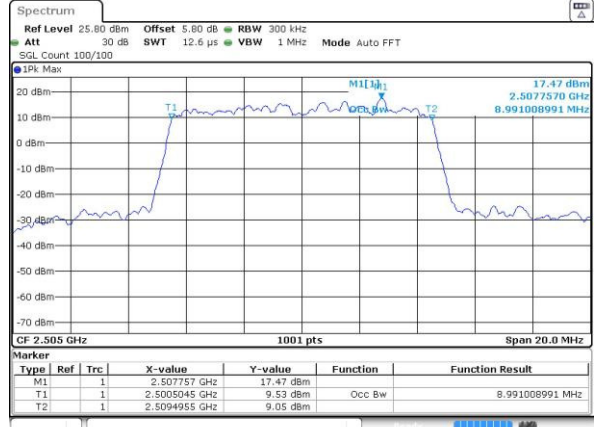

LTE Band 7

Lowest Channel / 10MHz / QPSK

Date: 24 AUG 2016 00:24:06

Lowest Channel / 10MHz / 16QAM

Date: 24 AUG 2016 00:24:27

Middle Channel / 10MHz / QPSK

Date: 24 AUG 2016 00:25:09

Middle Channel / 10MHz / 16QAM

Date: 24 AUG 2016 00:24:48

Highest Channel / 10MHz / QPSK

Date: 24 AUG 2016 00:25:29

Highest Channel / 10MHz / 16QAM

Date: 24 AUG 2016 00:25:50

LTE Band 7

Lowest Channel / 15MHz / QPSK

Date: 24 AUG 2016 00:41:05