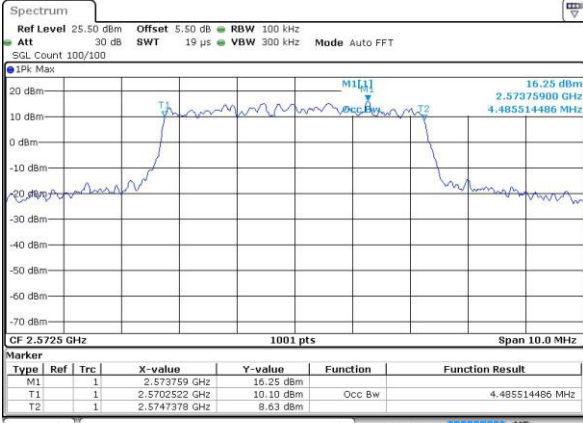

LTE Band 38

Lowest Channel / 5MHz / QPSK

Date: 27 AUG 2016 10:57:27