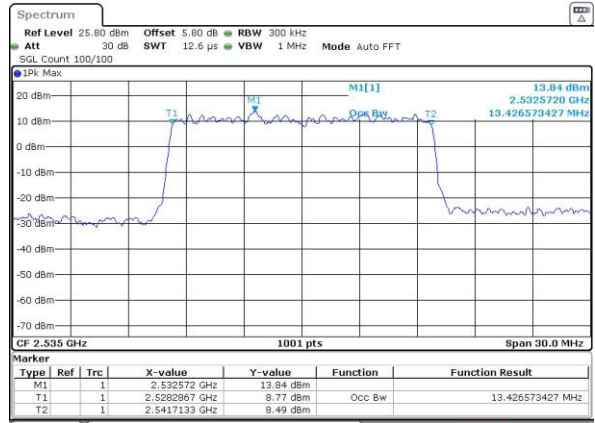

Date: 24 AUG 2016 00:24:48

Highest Channel / 10MHz / QPSK

Date: 24 AUG 2016 00:25:29

Highest Channel / 10MHz / 16QAM

Date: 24 AUG 2016 00:25:50

LTE Band 7

Lowest Channel / 15MHz / QPSK

Date: 24 AUG 2016 00:41:05

Lowest Channel / 15MHz / 16QAM

Date: 24 AUG 2016 00:40:45

Middle Channel / 15MHz / QPSK

Date: 24 AUG 2016 00:41:26

Middle Channel / 15MHz / 16QAM

Date: 24 AUG 2016 00:41:47

Highest Channel / 15MHz / QPSK

Date: 24 AUG 2016 00:42:28

Highest Channel / 15MHz / 16QAM

Date: 24 AUG 2016 00:42:08

LTE Band 7

Lowest Channel / 20MHz / QPSK

Date: 24 AUG 2016 00:57:44

Lowest Channel / 20MHz / 16QAM

Date: 24 AUG 2016 00:57:23

Middle Channel / 20MHz / QPSK