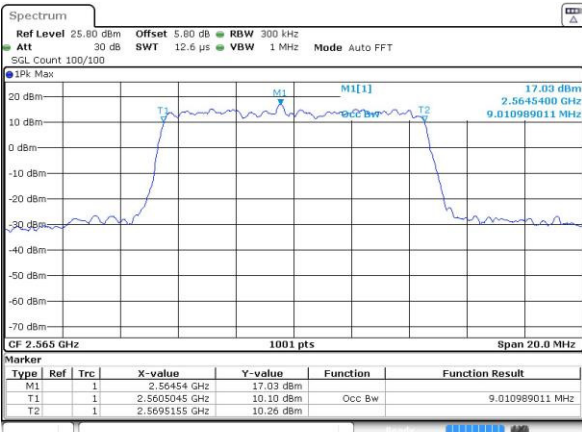

Highest Channel / 10MHz / QPSK

Date: 24 AUG 2016 00:25:29