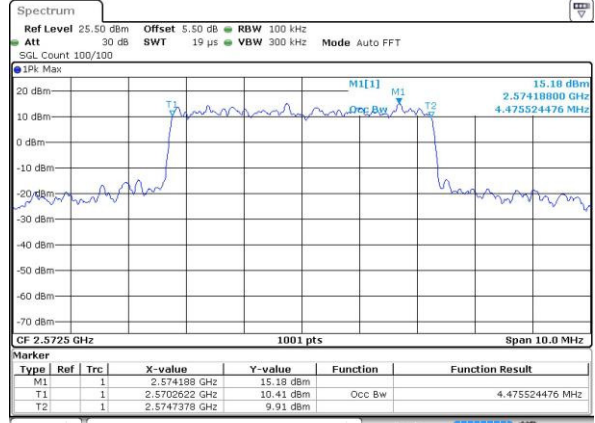

Lowest Channel / 5MHz / 16QAM

Date: 27 AUG 2016 10:43:09