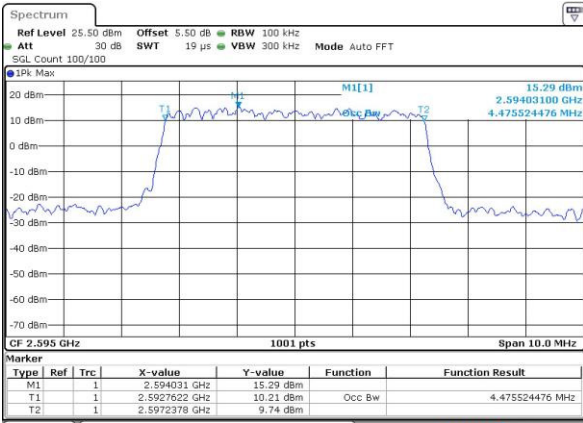

Date: 24 AUG 2016 00:58:04

Middle Channel / 20MHz / 16QAM

Date: 24 AUG 2016 00:58:25

Highest Channel / 20MHz / QPSK

Date: 24 AUG 2016 00:59:07

Highest Channel / 20MHz / 16QAM

Date: 24 AUG 2016 00:58:46

LTE Band 38

Lowest Channel / 5MHz / QPSK

Date: 27 AUG 2016 10:57:27

Lowest Channel / 5MHz / 16QAM

Date: 27 AUG 2016 10:43:09

Middle Channel / 5MHz / QPSK

Date: 27 AUG 2016 11:05:57

Middle Channel / 5MHz / 16QAM

Date: 27 AUG 2016 11:06:32

Highest Channel / 5MHz / QPSK

Date: 27 AUG 2016 11:16:13

Highest Channel / 5MHz / 16QAM

Date: 27 AUG 2016 11:15:47

LTE Band 38

Lowest Channel / 10MHz / QPSK

Date: 27 AUG 2016 11:42:34

Lowest Channel / 10MHz / 16QAM