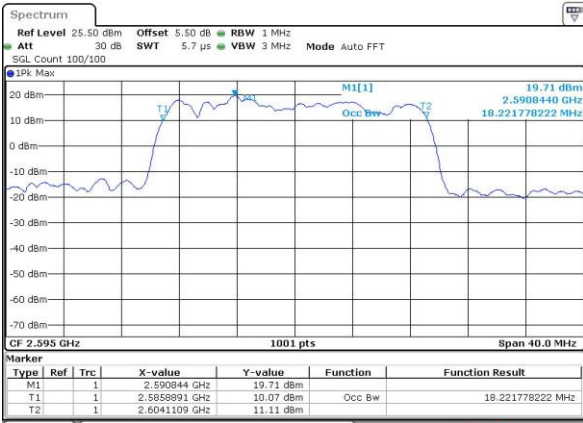

Date: 27 AUG 2016 14:16:44

LTE Band 38

Lowest Channel / 15MHz / QPSK

Date: 27 AUG 2016 14:19:06

Lowest Channel / 15MHz / 16QAM

Date: 27 AUG 2016 14:18:32

Middle Channel / 15MHz / QPSK

Date: 27 AUG 2016 14:49:30

Middle Channel / 15MHz / 16QAM

Date: 27 AUG 2016 14:49:58

Highest Channel / 15MHz / QPSK

Date: 27 AUG 2016 14:52:55

Highest Channel / 15MHz / 16QAM

Date: 27 AUG 2016 14:53:21

LTE Band 38

Lowest Channel / 20MHz / QPSK

Date: 27 AUG 2016 15:18:02

Lowest Channel / 20MHz / 16QAM

Date: 27 AUG 2016 15:18:34

Middle Channel / 20MHz / QPSK

Date: 27 AUG 2016 15:43:33

Middle Channel / 20MHz / 16QAM

Date: 27 AUG 2016 15:44:04

Highest Channel / 20MHz / QPSK