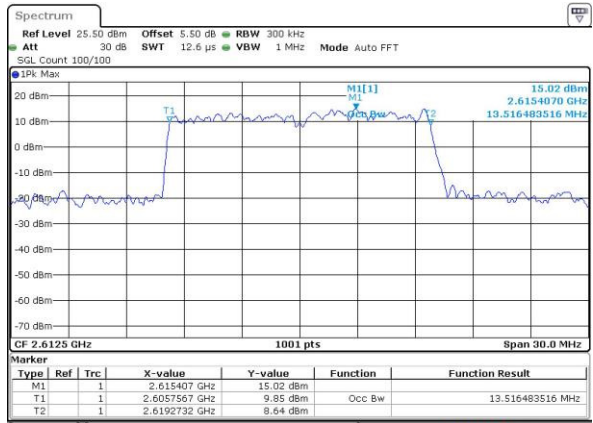

Middle Channel / 15MHz / 16QAM

Date: 27 AUG 2016 14:49:58

Highest Channel / 15MHz / QPSK

Date: 27 AUG 2016 14:52:55

Highest Channel / 15MHz / 16QAM

Date: 27 AUG 2016 14:53:21

LTE Band 38

Lowest Channel / 20MHz / QPSK