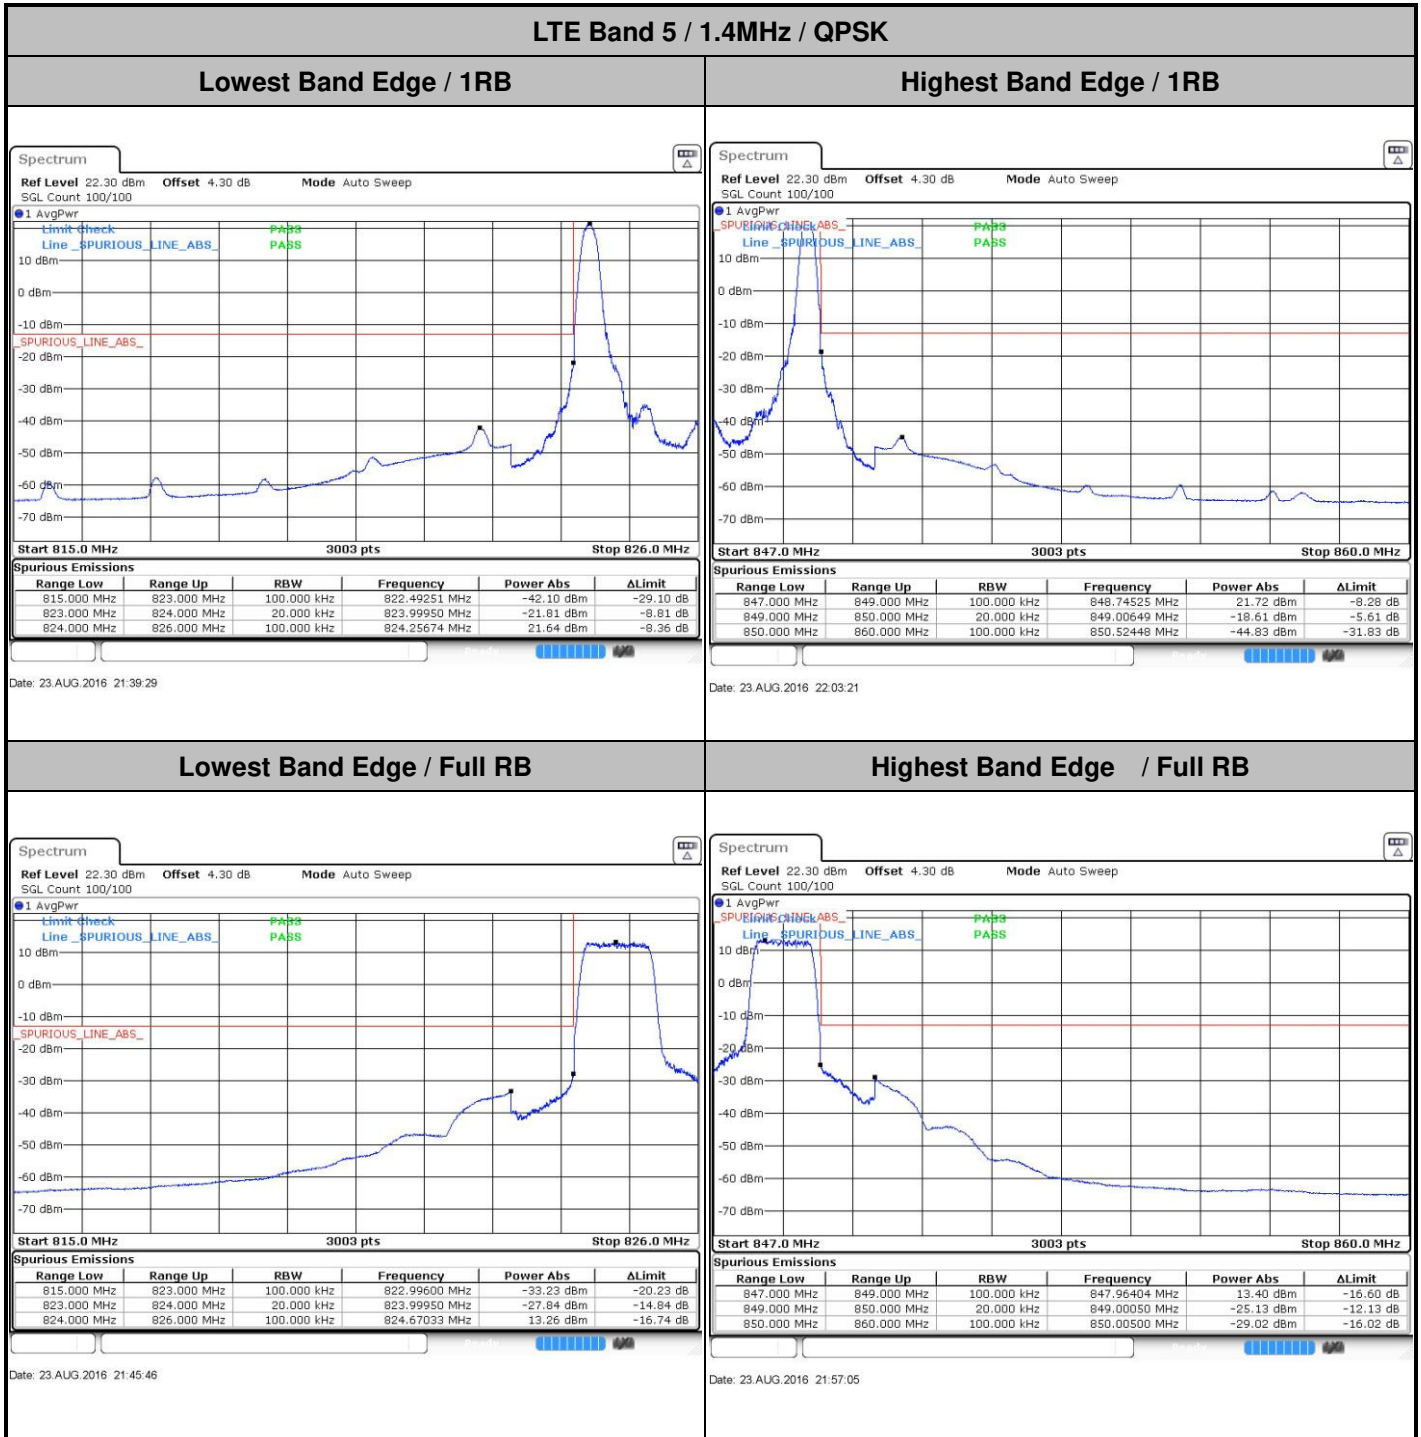

Highest Channel / 15MHz / 16QAM

Date: 3.SEP.2016 15:24:35

LTE Band 41

Lowest Channel / 20MHz / QPSK

Date: 3.SEP.2016 15:25:12

Lowest Channel / 20MHz / 16QAM

Date: 3.SEP.2016 15:24:57

Middle Channel / 20MHz / QPSK

Date: 3.SEP.2016 15:25:28

Middle Channel / 20MHz / 16QAM

Date: 3.SEP.2016 15:25:57

Highest Channel / 20MHz / QPSK

Date: 3.SEP.2016 15:26:46

Highest Channel / 20MHz / 16QAM

Date: 3.SEP.2016 15:26:09

Conducted Band Edge

LTE Band 5 / 1.4MHz / 16QAM

Lowest Band Edge / 1 RB

Date: 23 AUG 2016 21:42:38

Highest Band Edge / 1 RB

Date: 23 AUG 2016 22:06:29

Lowest Band Edge / Full RB

Date: 23 AUG 2016 21:48:53

Highest Band Edge / Full RB

Date: 23 AUG 2016 22:00:13

LTE Band 5 / 3MHz / QPSK

Lowest Band Edge / 1RB

Highest Band Edge / 1 RB

Lowest Band Edge / Full RB

Highest Band Edge / Full RB

LTE Band 5 / 3MHz / 16QAM

Lowest Band Edge / 1 RB