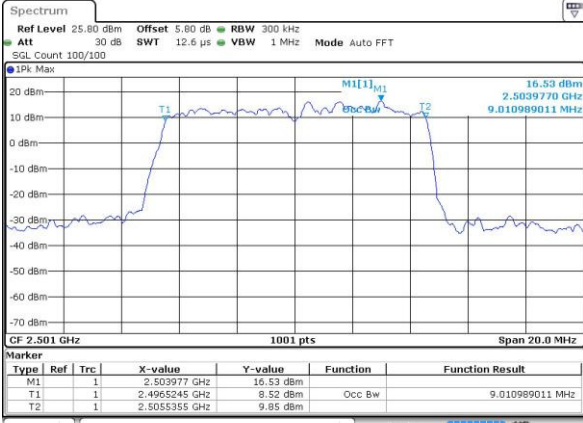

LTE Band 41

Lowest Channel / 10MHz / QPSK

Date: 3.SEP.2016 15:21:22