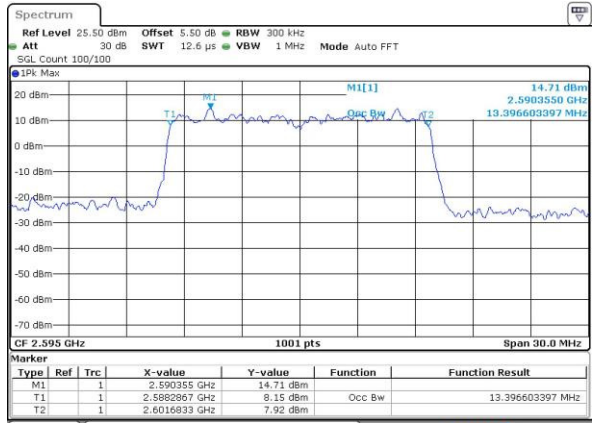

Date: 27 AUG 2016 14:16:44

LTE Band 38

Lowest Channel / 15MHz / QPSK

Date: 27 AUG 2016 14:19:06

Lowest Channel / 15MHz / 16QAM

Date: 27 AUG 2016 14:18:32

Middle Channel / 15MHz / QPSK

Date: 27 AUG 2016 14:49:30

Middle Channel / 15MHz / 16QAM

Date: 27 AUG 2016 14:49:58

Highest Channel / 15MHz / QPSK

Date: 27 AUG 2016 14:52:55

Highest Channel / 15MHz / 16QAM

Date: 27 AUG 2016 14:53:21

LTE Band 38

Lowest Channel / 20MHz / QPSK