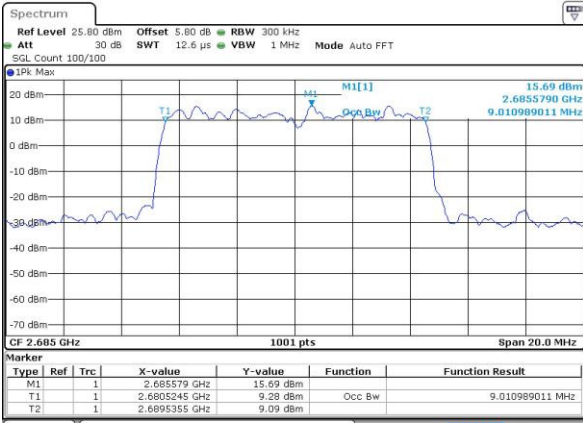

LTE Band 41

Lowest Channel / 10MHz / QPSK

Date: 3.SEP.2016 15:21:22

Lowest Channel / 10MHz / 16QAM

Date: 3.SEP.2016 15:21:06

Middle Channel / 10MHz / QPSK

Date: 3.SEP.2016 15:21:49

Middle Channel / 10MHz / 16QAM

Date: 3.SEP.2016 15:22:43

Highest Channel / 10MHz / QPSK

Date: 3.SEP.2016 15:23:07

Highest Channel / 10MHz / 16QAM

Date: 3.SEP.2016 15:22:56

LTE Band 41

Lowest Channel / 15MHz / QPSK

Date: 3.SEP.2016 15:23:25