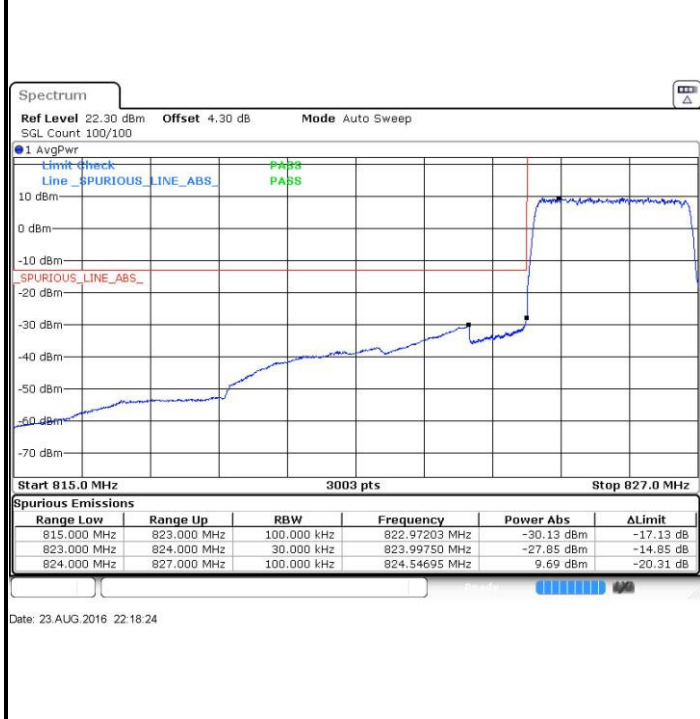

LTE Band 5 / 1.4MHz / 16QAM

Lowest Band Edge / 1 RB

Date: 23 AUG 2016 21:42:38

Highest Band Edge / 1 RB

Date: 23 AUG 2016 22:06:29

Lowest Band Edge / Full RB

Date: 23 AUG 2016 21:48:53

Highest Band Edge / Full RB

Date: 23 AUG 2016 22:00:13

LTE Band 5 / 3MHz / QPSK

Lowest Band Edge / 1RB

Highest Band Edge / 1 RB

Lowest Band Edge / Full RB

Highest Band Edge / Full RB

LTE Band 5 / 3MHz / 16QAM

Lowest Band Edge / 1 RB

Date: 23 AUG.2016 22:15:16

Highest Band Edge / 1 RB

Date: 23 AUG.2016 22:32:52

Lowest Band Edge / Full RB

Date: 23 AUG.2016 22:21:32

Highest Band Edge / Full RB

Date: 23 AUG.2016 22:38:08

LTE Band 5 / 5MHz / QPSK

Lowest Band Edge / 1 RB

Date: 23 AUG 2016 22:44:47

Highest Band Edge / 1 RB

Date: 23 AUG 2016 23:02:23

Lowest Band Edge / Full RB

Date: 23 AUG 2016 22:51:03

Highest Band Edge / Full RB

Date: 23 AUG 2016 23:08:38