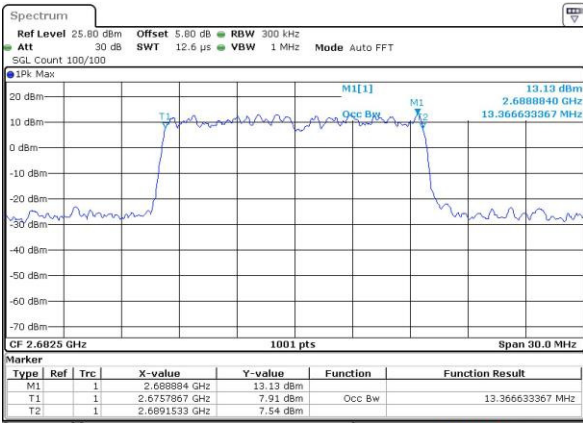

Date: 3.SEP.2016 15:22:43

Highest Channel / 10MHz / QPSK

Date: 3.SEP.2016 15:23:07

Highest Channel / 10MHz / 16QAM

Date: 3.SEP.2016 15:22:56

LTE Band 41

Lowest Channel / 15MHz / QPSK

Date: 3.SEP.2016 15:23:25

Lowest Channel / 15MHz / 16QAM

Date: 3.SEP.2016 15:23:38

Middle Channel / 15MHz / QPSK

Date: 3.SEP.2016 15:24:09

Middle Channel / 15MHz / 16QAM

Date: 3.SEP.2016 15:23:53

Highest Channel / 15MHz / QPSK

Date: 3.SEP.2016 15:24:22

Highest Channel / 15MHz / 16QAM

Date: 3.SEP.2016 15:24:35

LTE Band 41

Lowest Channel / 20MHz / QPSK

Date: 3.SEP.2016 15:25:12

Lowest Channel / 20MHz / 16QAM

Date: 3.SEP.2016 15:24:57

Middle Channel / 20MHz / QPSK