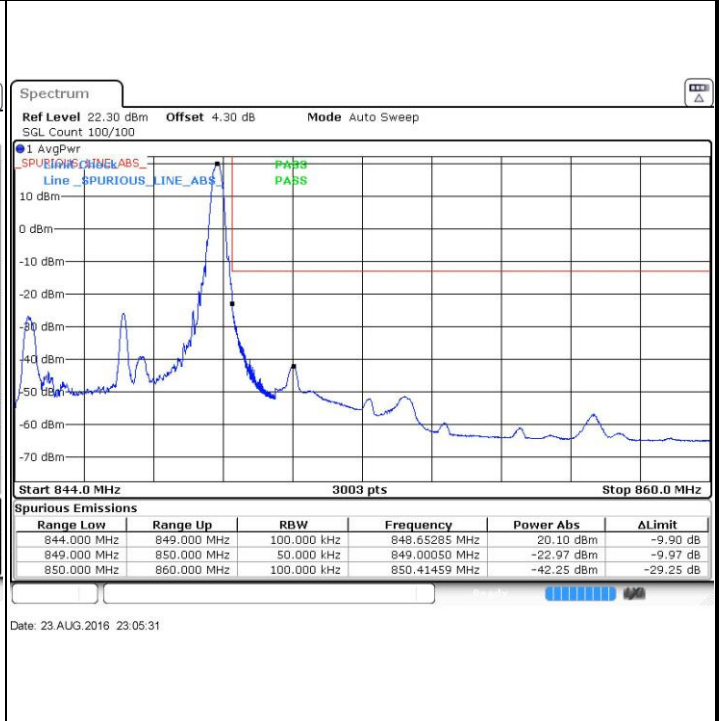

Date: 23 AUG.2016 22:15:16

Highest Band Edge / 1 RB

Date: 23 AUG.2016 22:32:52

Lowest Band Edge / Full RB

Date: 23 AUG.2016 22:21:32

Highest Band Edge / Full RB

Date: 23 AUG.2016 22:38:08

LTE Band 5 / 5MHz / QPSK

Lowest Band Edge / 1 RB

Date: 23 AUG 2016 22:44:47

Highest Band Edge / 1 RB

Date: 23 AUG 2016 23:02:23

Lowest Band Edge / Full RB

Date: 23 AUG 2016 22:51:03

Highest Band Edge / Full RB

Date: 23 AUG 2016 23:08:38

LTE Band 5 / 5MHz / 16QAM

Lowest Band Edge / 1RB

Highest Band Edge / 1 RB

Lowest Band Edge / Full RB

Highest Band Edge / Full RB

LTE Band 5 / 10MHz / QPSK

Lowest Band Edge / 1 RB

Date: 23 AUG 2016 23:17:26

Highest Band Edge / 1 RB

Date: 23 AUG 2016 23:35:02

Lowest Band Edge / Full RB

Date: 23 AUG 2016 23:23:42

Highest Band Edge / Full RB

Date: 23 AUG 2016 23:41:17