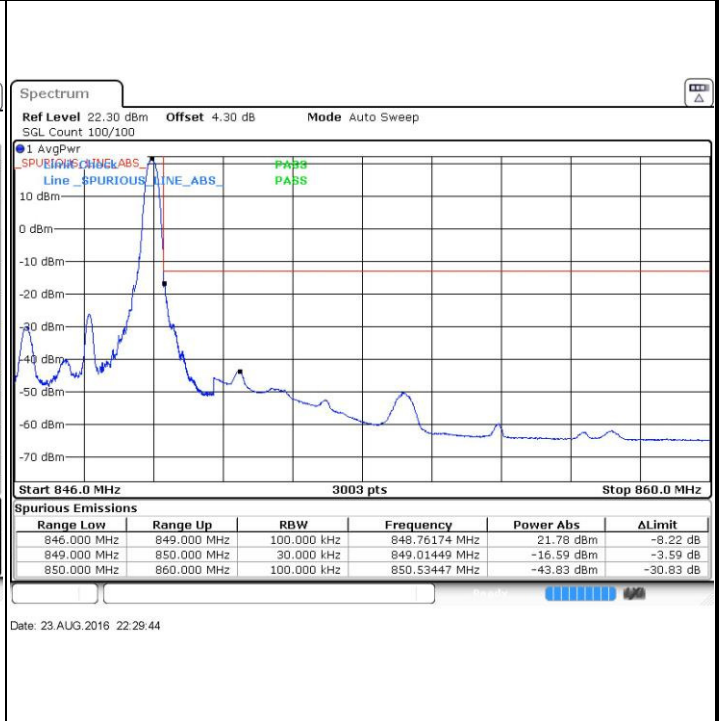

LTE Band 5 / 1.4MHz / 16QAM

Lowest Band Edge / 1 RB

Date: 23 AUG 2016 21:42:38

Highest Band Edge / 1 RB

Date: 23 AUG 2016 22:06:29

Lowest Band Edge / Full RB

Date: 23 AUG 2016 21:48:53

Highest Band Edge / Full RB

Date: 23 AUG 2016 22:00:13

LTE Band 5 / 3MHz / QPSK

Lowest Band Edge / 1RB

Highest Band Edge / 1 RB

Lowest Band Edge / Full RB

Highest Band Edge / Full RB

LTE Band 5 / 3MHz / 16QAM

Lowest Band Edge / 1 RB

Date: 23 AUG.2016 22:15:16

Highest Band Edge / 1 RB

Date: 23 AUG.2016 22:32:52

Lowest Band Edge / Full RB

Date: 23 AUG.2016 22:21:32

Highest Band Edge / Full RB

Date: 23 AUG.2016 22:38:08

LTE Band 5 / 5MHz / QPSK

Lowest Band Edge / 1 RB

Date: 23 AUG 2016 22:44:47

Highest Band Edge / 1 RB

Date: 23 AUG 2016 23:02:23

Lowest Band Edge / Full RB

Date: 23 AUG 2016 22:51:03

Highest Band Edge / Full RB

Date: 23 AUG 2016 23:08:38