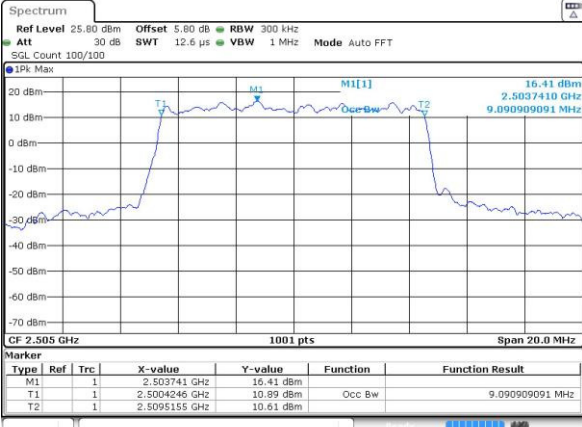

LTE Band 7

Lowest Channel / 10MHz / QPSK

Date: 24 AUG 2016 00:24:06

Lowest Channel / 10MHz / 16QAM

Date: 24 AUG 2016 00:24:27

Middle Channel / 10MHz / QPSK

Date: 24 AUG 2016 00:25:09

Middle Channel / 10MHz / 16QAM

Date: 24 AUG 2016 00:24:48

Highest Channel / 10MHz / QPSK

Date: 24 AUG 2016 00:25:29

Highest Channel / 10MHz / 16QAM

Date: 24 AUG 2016 00:25:50

LTE Band 7

Lowest Channel / 15MHz / QPSK

Date: 24 AUG 2016 00:41:05