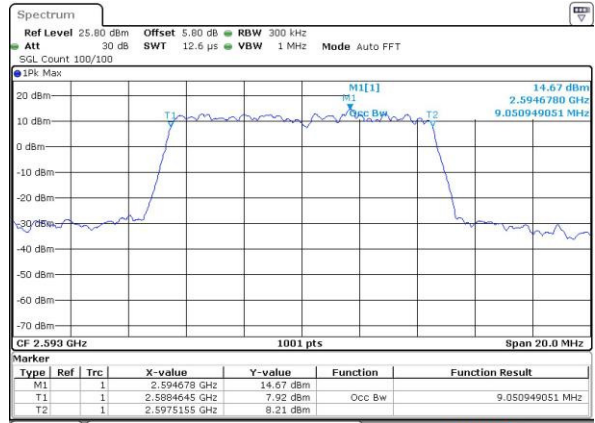

LTE Band 41

Lowest Channel / 10MHz / QPSK

Date: 3.SEP.2016 15:21:22

Lowest Channel / 10MHz / 16QAM

Date: 3.SEP.2016 15:21:06

Middle Channel / 10MHz / QPSK

Date: 3.SEP.2016 15:21:49

Middle Channel / 10MHz / 16QAM

Date: 3.SEP.2016 15:22:43

Highest Channel / 10MHz / QPSK

Date: 3.SEP.2016 15:23:07

Highest Channel / 10MHz / 16QAM

Date: 3.SEP.2016 15:22:56

LTE Band 41

Lowest Channel / 15MHz / QPSK

Date: 3.SEP.2016 15:23:25