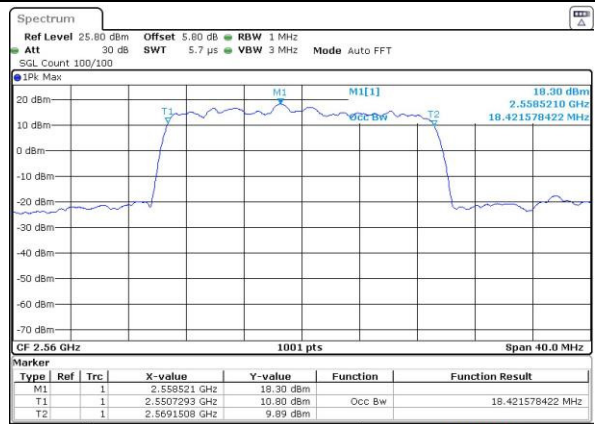

Date: 24 AUG 2016 00:58:04

Middle Channel / 20MHz / 16QAM

Date: 24 AUG 2016 00:58:25

Highest Channel / 20MHz / QPSK

Date: 24 AUG 2016 00:59:07

Highest Channel / 20MHz / 16QAM

Date: 24 AUG 2016 00:58:46

LTE Band 38