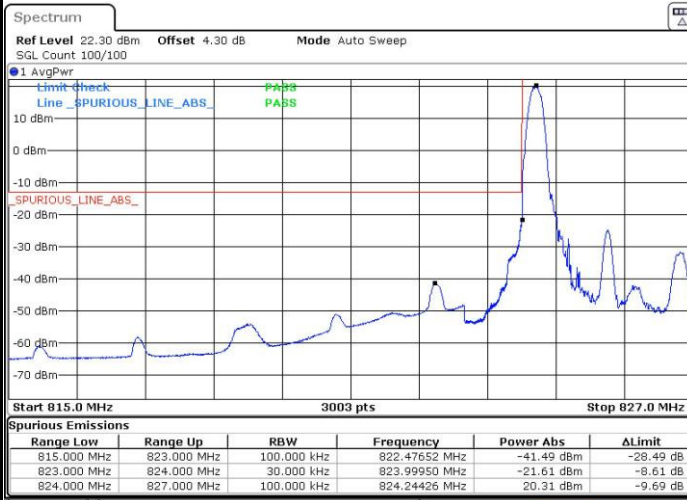

LTE Band 5 / 1.4MHz / 16QAM

Lowest Band Edge / 1 RB

Date: 23 AUG 2016 21:42:38

Highest Band Edge / 1 RB

Date: 23 AUG 2016 22:06:29

Lowest Band Edge / Full RB

Date: 23 AUG 2016 21:48:53

Highest Band Edge / Full RB

Date: 23 AUG 2016 22:00:13

LTE Band 5 / 3MHz / QPSK

Lowest Band Edge / 1RB

Highest Band Edge / 1 RB

Lowest Band Edge / Full RB

Highest Band Edge / Full RB

LTE Band 5 / 3MHz / 16QAM

Lowest Band Edge / 1 RB

Date: 23 AUG.2016 22:15:16

Highest Band Edge / 1 RB

Date: 23 AUG.2016 22:32:52

Lowest Band Edge / Full RB

Date: 23 AUG.2016 22:21:32

Highest Band Edge / Full RB

Date: 23 AUG.2016 22:38:08

LTE Band 5 / 5MHz / QPSK

Lowest Band Edge / 1 RB

Date: 23 AUG 2016 22:44:47

Highest Band Edge / 1 RB

Date: 23 AUG 2016 23:02:23

Lowest Band Edge / Full RB

Date: 23 AUG 2016 22:51:03

Highest Band Edge / Full RB

Date: 23 AUG 2016 23:08:38