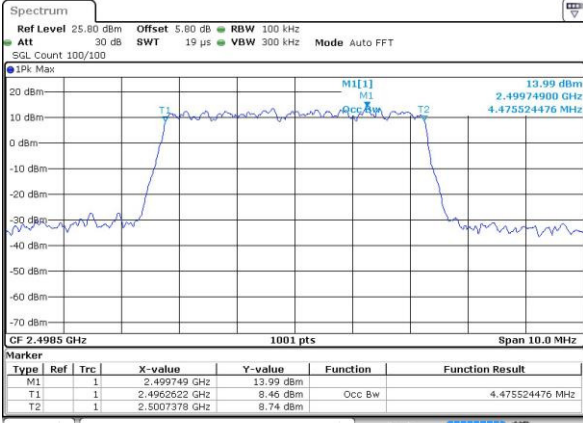

Date: 27 AUG 2016 16:19:37

Highest Channel / 20MHz / 16QAM

Date: 27 AUG 2016 16:19:02

LTE Band 41

Lowest Channel / 5MHz / QPSK

Date: 3 SEP.2016 15:18:35

Lowest Channel / 5MHz / 16QAM

Date: 3 SEP.2016 15:18:47