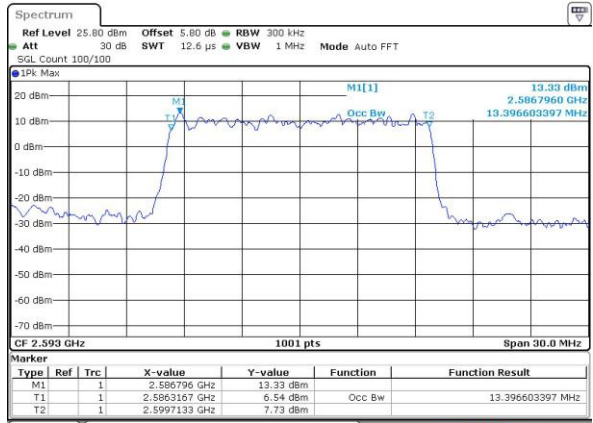

Date: 3.SEP.2016 15:22:43

Highest Channel / 10MHz / QPSK

Date: 3.SEP.2016 15:23:07

Highest Channel / 10MHz / 16QAM

Date: 3.SEP.2016 15:22:56

LTE Band 41

Lowest Channel / 15MHz / QPSK

Date: 3.SEP.2016 15:23:25

Lowest Channel / 15MHz / 16QAM

Date: 3.SEP.2016 15:23:38

Middle Channel / 15MHz / QPSK

Date: 3.SEP.2016 15:24:09

Middle Channel / 15MHz / 16QAM

Date: 3.SEP.2016 15:23:53

Highest Channel / 15MHz / QPSK

Date: 3.SEP.2016 15:24:22

Highest Channel / 15MHz / 16QAM

Date: 3.SEP.2016 15:24:35

LTE Band 41

Lowest Channel / 20MHz / QPSK

Date: 3.SEP.2016 15:25:12

Lowest Channel / 20MHz / 16QAM

Date: 3.SEP.2016 15:24:57

Middle Channel / 20MHz / QPSK