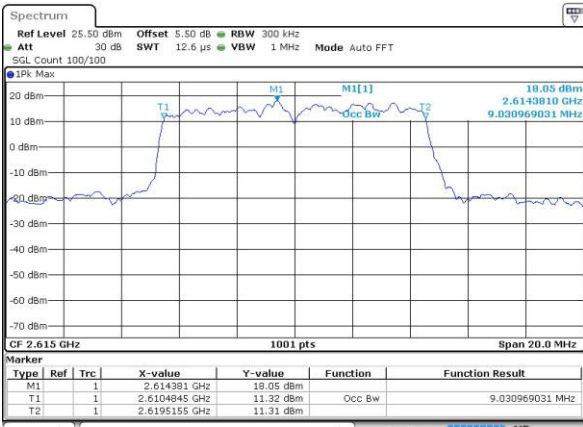

Date: 27 AUG 2016 11:43:23

Middle Channel / 10MHz / QPSK

Date: 27 AUG 2016 12:34:41

Middle Channel / 10MHz / 16QAM

Date: 27 AUG 2016 12:35:18

Highest Channel / 10MHz / QPSK

Date: 27 AUG 2016 14:16:16

Highest Channel / 10MHz / 16QAM