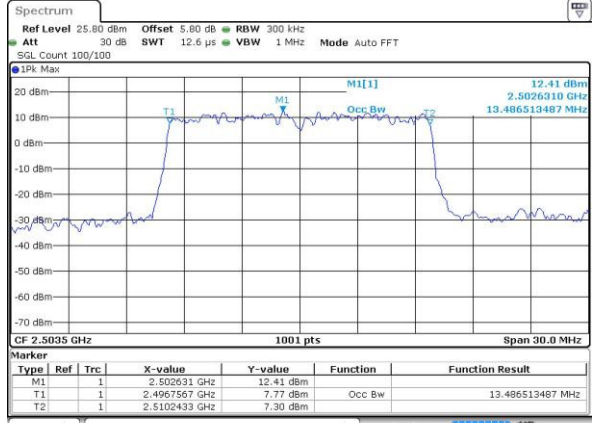

Lowest Channel / 15MHz / 16QAM

Date: 3.SEP.2016 15:23:38