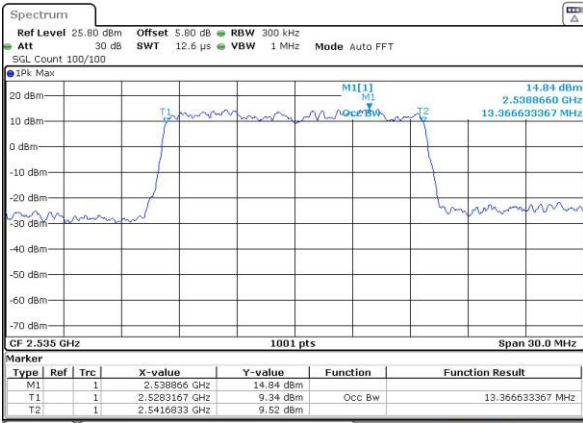

Middle Channel / 15MHz / QPSK

Date: 24 AUG 2016 00:41:26