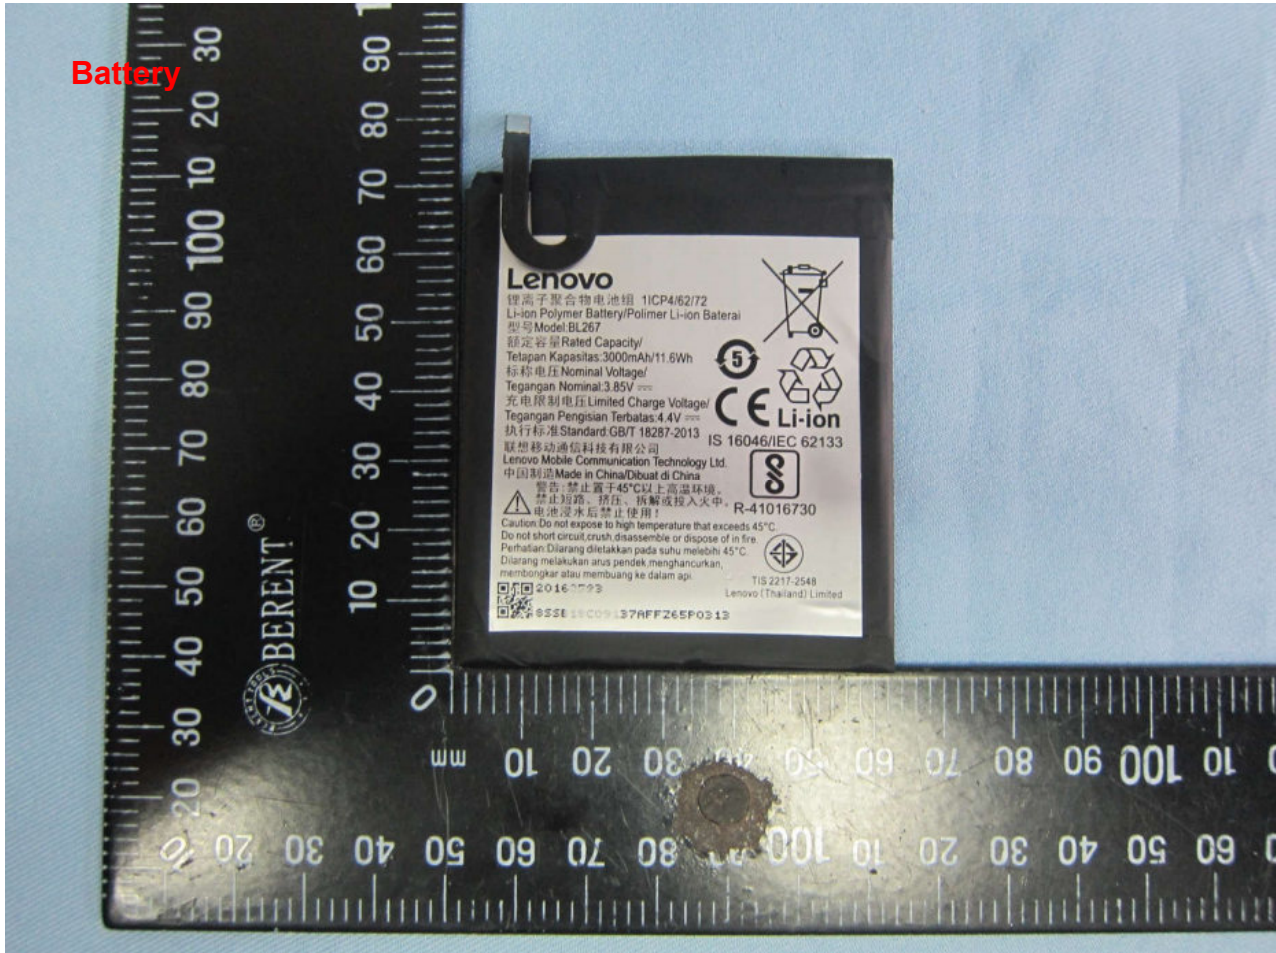

Brand Name: Lenovo; Model Name: Lenovo K33b36, Lenovo K33b37