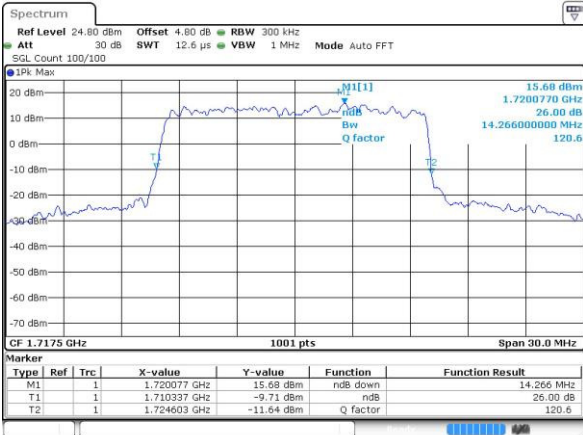

Highest Channel / 10MHz / 16QAM

Date: 14.JUL.2016 15:03:40

LTE Band 4

Lowest Channel / 15MHz / QPSK

Date: 14.JUL.2016 15:10:34

Lowest Channel / 15MHz / 16QAM

Date: 14.JUL.2016 15:10:44

Middle Channel / 15MHz / QPSK

Date: 14.JUL.2016 15:17:38

Middle Channel / 15MHz / 16QAM

Date: 14.JUL.2016 15:17:49

Highest Channel / 15MHz / QPSK

Date: 14.JUL.2016 15:20:11

Highest Channel / 15MHz / 16QAM

Date: 14.JUL.2016 15:20:21

LTE Band 4