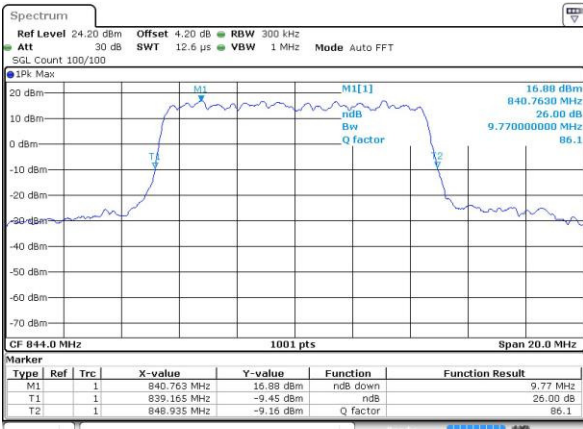

Date: 14 JUL 2016 23:28:24

Highest Channel / 5MHz / 16QAM

Date: 14 JUL 2016 23:28:34

LTE Band 5

Lowest Channel / 10MHz / QPSK

Date: 14 JUL 2016 23:43:28

Lowest Channel / 10MHz / 16QAM

Date: 14 JUL 2016 23:43:39

Middle Channel / 10MHz / QPSK

Date: 14 JUL 2016 23:58:32

Middle Channel / 10MHz / 16QAM

Date: 14 JUL 2016 23:58:43

Highest Channel / 10MHz / QPSK

Date: 15 JUL 2016 00:01:04

Highest Channel / 10MHz / 16QAM

Date: 15 JUL 2016 00:01:15

LTE Band 7

Lowest Channel / 5MHz / QPSK

Date: 15 JUL 2016 05:28:46

Lowest Channel / 5MHz / 16QAM

Date: 15 JUL 2016 05:28:07

Middle Channel / 5MHz / QPSK

Date: 15 JUL 2016 05:29:49

Middle Channel / 5MHz / 16QAM