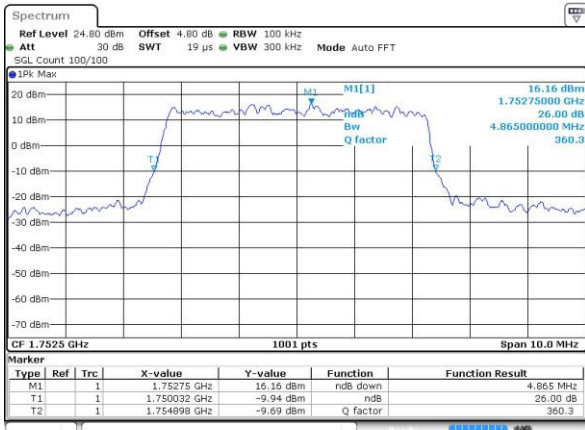

LTE Band 4

Lowest Channel / 5MHz / QPSK

Date: 14.JUL.2016 14:37:10

Lowest Channel / 5MHz / 16QAM

Date: 14.JUL.2016 14:37:20

Middle Channel / 5MHz / QPSK

Date: 14.JUL.2016 14:44:14

Middle Channel / 5MHz / 16QAM

Date: 14.JUL.2016 14:44:25

Highest Channel / 5MHz / QPSK

Date: 14.JUL.2016 14:46:47

Highest Channel / 5MHz / 16QAM

Date: 14.JUL.2016 14:46:58

LTE Band 4

Lowest Channel / 10MHz / QPSK

Date: 14.JUL.2016 14:53:52