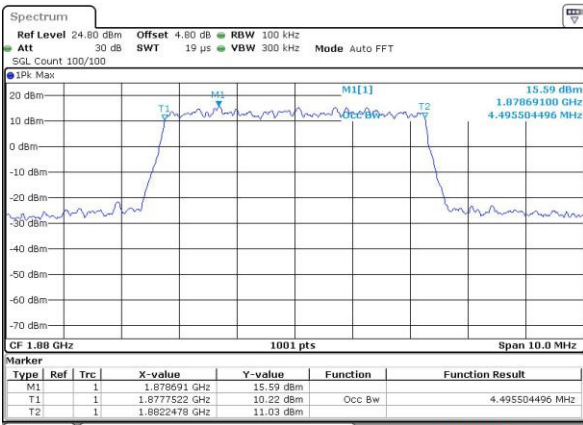

Highest Channel / 3MHz / 16QAM

Date: 14 JUL 2016 12:22:59

LTE Band 2

Lowest Channel / 5MHz / QPSK

Date: 14.JUL.2016 12:29:52

Lowest Channel / 5MHz / 16QAM

Date: 14.JUL.2016 12:30:03

Middle Channel / 5MHz / QPSK