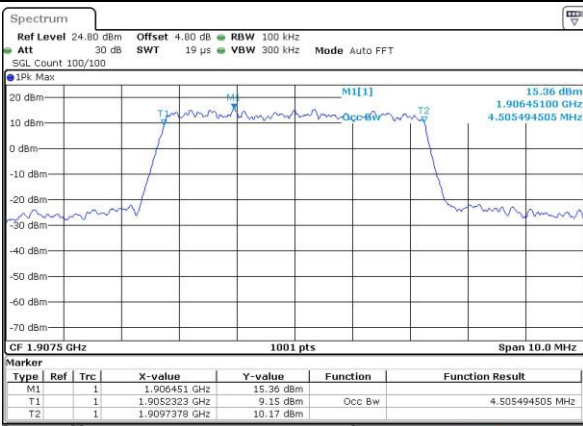

Highest Channel / 5MHz / QPSK

Date: 14.JUL.2016 12:39:29