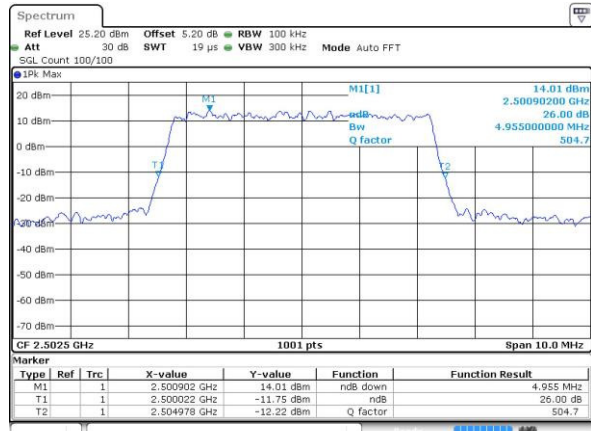

Date: 14 JUL 2016 23:28:24

Highest Channel / 5MHz / 16QAM

Date: 14 JUL 2016 23:28:34

LTE Band 5

Lowest Channel / 10MHz / QPSK

Date: 14 JUL 2016 23:43:28

Lowest Channel / 10MHz / 16QAM

Date: 14 JUL 2016 23:43:39

Middle Channel / 10MHz / QPSK

Date: 14 JUL 2016 23:58:32

Middle Channel / 10MHz / 16QAM

Date: 14 JUL 2016 23:58:43

Highest Channel / 10MHz / QPSK

Date: 15 JUL 2016 00:01:04

Highest Channel / 10MHz / 16QAM

Date: 15 JUL 2016 00:01:15

LTE Band 7

Lowest Channel / 5MHz / QPSK

Date: 15 JUL 2016 05:28:46

Lowest Channel / 5MHz / 16QAM

Date: 15 JUL 2016 05:28:07

Middle Channel / 5MHz / QPSK

Date: 15 JUL 2016 05:29:49

Middle Channel / 5MHz / 16QAM