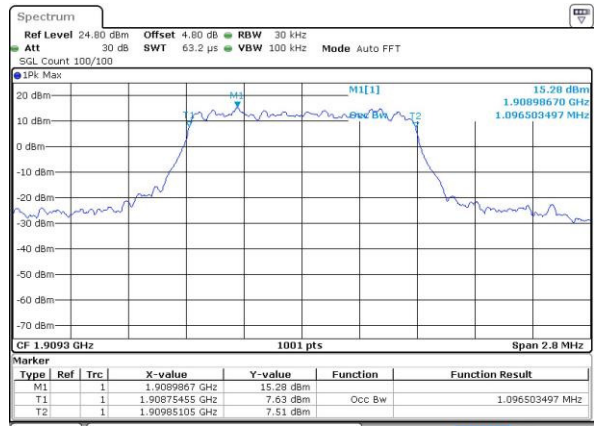

Mode	LTE Band 7 : 99%OBW(MHz)											
	1.4MHz		3MHz		5MHz		10MHz		15MHz		20MHz	
Mod.	QPSK	16QAM	QPSK	16QAM	QPSK	16QAM	QPSK	16QAM	QPSK	16QAM	QPSK	16QAM
Lowest CH	-	-	-	-	4.51	4.49	9.01	9.01	13.43	13.46	18.34	18.34
Middle CH	-	-	-	-	4.49	4.49	8.99	9.05	13.46	13.46	18.30	18.30
Highest CH	-	-	-	-	4.50	4.49	9.03	8.99	13.43	13.43	18.34	18.18

LTE Band 2

Lowest Channel / 1.4MHz / QPSK

Date: 14 JUL 2016 11:56:29

Lowest Channel / 1.4MHz / 16QAM

Date: 14 JUL 2016 11:56:39

Middle Channel / 1.4MHz / QPSK

Date: 14 JUL 2016 12:03:34

Middle Channel / 1.4MHz / 16QAM

Date: 14 JUL 2016 12:03:45

Highest Channel / 1.4MHz / QPSK

Date: 14 JUL 2016 12:06:07

Highest Channel / 1.4MHz / 16QAM

Date: 14 JUL 2016 12:06:17

LTE Band 2

Lowest Channel / 3MHz / QPSK

Date: 14 JUL 2016 12:13:12