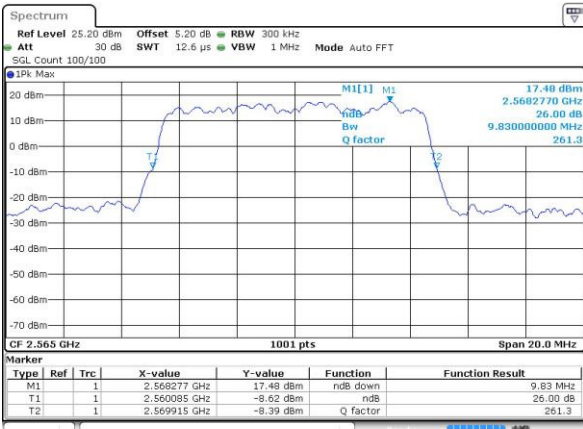

Date: 15 JUL 2016 05:28:28

Highest Channel / 5MHz / QPSK

Date: 15 JUL 2016 05:30:10

Highest Channel / 5MHz / 16QAM

Date: 15 JUL 2016 05:30:31

LTE Band 7

Lowest Channel / 10MHz / QPSK

Date: 15 JUL 2016 05:45:29

Lowest Channel / 10MHz / 16QAM

Date: 15 JUL 2016 05:45:50

Middle Channel / 10MHz / QPSK

Date: 15 JUL 2016 05:46:31

Middle Channel / 10MHz / 16QAM

Date: 15 JUL 2016 05:46:10

Highest Channel / 10MHz / QPSK

Date: 15 JUL 2016 05:46:52

Highest Channel / 10MHz / 16QAM

Date: 15 JUL 2016 07:42:12

LTE Band 7

Lowest Channel / 15MHz / QPSK

Date: 15 JUL 2016 06:02:31

Lowest Channel / 15MHz / 16QAM

Date: 15 JUL 2016 06:02:10

Middle Channel / 15MHz / QPSK