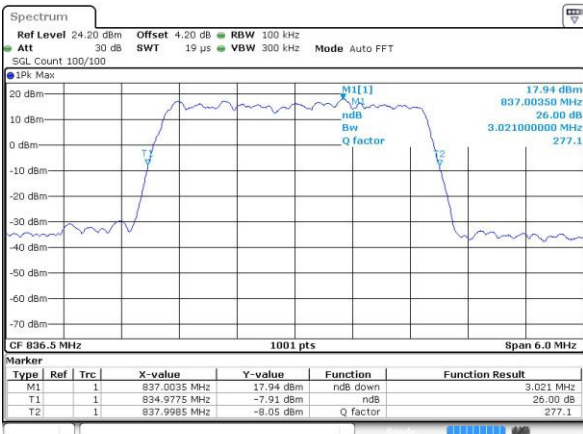

Date: 14.JUL.2016 22:23:14

LTE Band 5

Lowest Channel / 3MHz / QPSK

Date: 14.JUL.2016 22:38:08

Lowest Channel / 3MHz / 16QAM

Date: 14.JUL.2016 22:38:18

Middle Channel / 3MHz / QPSK

Date: 14.JUL.2016 22:53:12

Middle Channel / 3MHz / 16QAM

Date: 14.JUL.2016 22:53:22

Highest Channel / 3MHz / QPSK

Date: 14.JUL.2016 22:55:44

Highest Channel / 3MHz / 16QAM

Date: 14.JUL.2016 22:55:54

LTE Band 5

Lowest Channel / 5MHz / QPSK