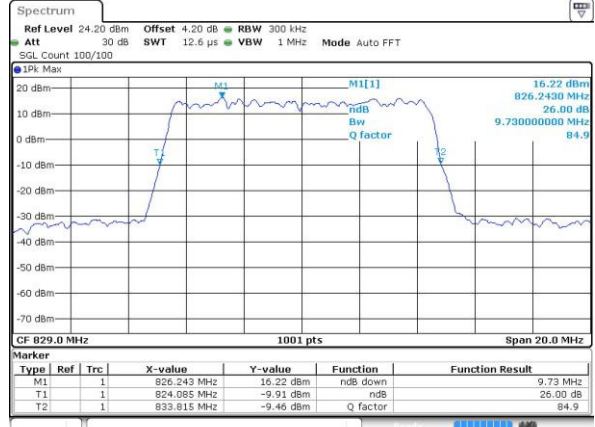

Date: 14 JUL 2016 23:28:24

Highest Channel / 5MHz / 16QAM

Date: 14 JUL 2016 23:28:34

LTE Band 5

Lowest Channel / 10MHz / QPSK

Date: 14 JUL 2016 23:43:28

Lowest Channel / 10MHz / 16QAM

Date: 14 JUL 2016 23:43:39