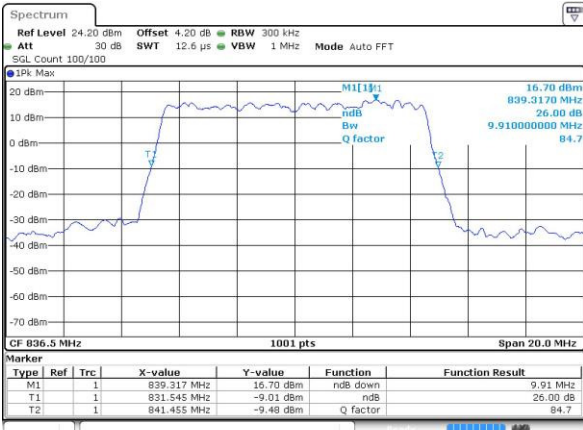

Middle Channel / 10MHz / QPSK

Date: 14 JUL 2016 23:58:32