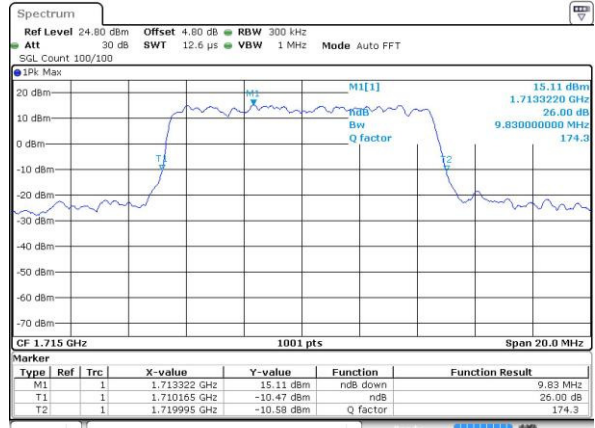

LTE Band 4

Lowest Channel / 5MHz / QPSK

Date: 14.JUL.2016 14:37:10

Lowest Channel / 5MHz / 16QAM

Date: 14.JUL.2016 14:37:20

Middle Channel / 5MHz / QPSK

Date: 14.JUL.2016 14:44:14

Middle Channel / 5MHz / 16QAM

Date: 14.JUL.2016 14:44:25

Highest Channel / 5MHz / QPSK

Date: 14.JUL.2016 14:46:47

Highest Channel / 5MHz / 16QAM

Date: 14.JUL.2016 14:46:58

LTE Band 4

Lowest Channel / 10MHz / QPSK

Date: 14.JUL.2016 14:53:52

Lowest Channel / 10MHz / 16QAM

Date: 14.JUL.2016 14:54:02

Middle Channel / 10MHz / QPSK

Date: 14.JUL.2016 15:00:56

Middle Channel / 10MHz / 16QAM

Date: 14.JUL.2016 15:01:07

Highest Channel / 10MHz / QPSK

Date: 14.JUL.2016 15:03:29

Highest Channel / 10MHz / 16QAM

Date: 14.JUL.2016 15:03:40

LTE Band 4

Lowest Channel / 15MHz / QPSK

Date: 14.JUL.2016 15:10:34

Lowest Channel / 15MHz / 16QAM

Date: 14.JUL.2016 15:10:44

Middle Channel / 15MHz / QPSK