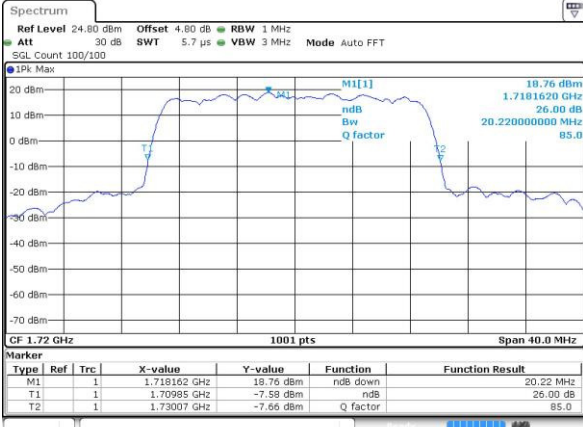

LTE Band 4

Lowest Channel / 20MHz / QPSK

Date: 14 JUL 2016 15:27:15