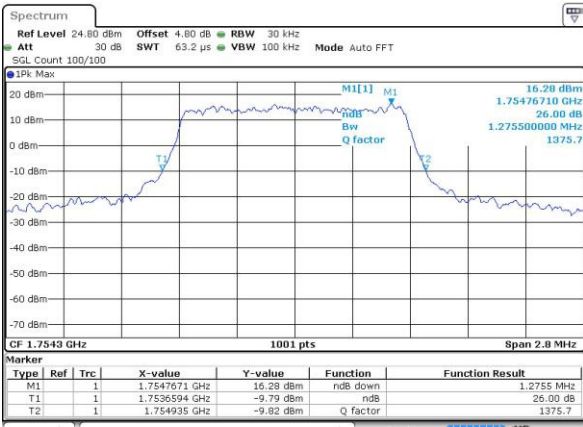

Date: 14.JUL.2016 13:27:43

Highest Channel / 20MHz / QPSK

Date: 14.JUL.2016 13:30:05

Highest Channel / 20MHz / 16QAM

Date: 14.JUL.2016 13:30:16

LTE Band 4

Lowest Channel / 1.4MHz / QPSK

Date: 14 JUL 2016 14:00:26

Lowest Channel / 1.4MHz / 16QAM

Date: 14 JUL 2016 14:00:37

Middle Channel / 1.4MHz / QPSK

Date: 14 JUL 2016 14:07:31

Middle Channel / 1.4MHz / 16QAM

Date: 14 JUL 2016 14:07:41

Highest Channel / 1.4MHz / QPSK

Date: 14 JUL 2016 14:10:04

Highest Channel / 1.4MHz / 16QAM

Date: 14 JUL 2016 14:10:14

LTE Band 4

Lowest Channel / 3MHz / QPSK

Date: 14.JUL.2016 14:17:08

Lowest Channel / 3MHz / 16QAM

Date: 14.JUL.2016 14:17:19