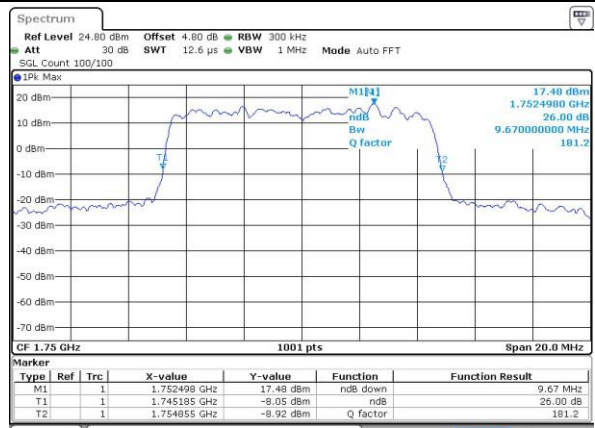

Date: 14.JUL.2016 14:44:25

Highest Channel / 5MHz / QPSK

Date: 14.JUL.2016 14:46:47

Highest Channel / 5MHz / 16QAM

Date: 14.JUL.2016 14:46:58

LTE Band 4

Lowest Channel / 10MHz / QPSK

Date: 14.JUL.2016 14:53:52

Lowest Channel / 10MHz / 16QAM

Date: 14.JUL.2016 14:54:02

Middle Channel / 10MHz / QPSK

Date: 14.JUL.2016 15:00:56

Middle Channel / 10MHz / 16QAM

Date: 14.JUL.2016 15:01:07

Highest Channel / 10MHz / QPSK

Date: 14.JUL.2016 15:03:29

Highest Channel / 10MHz / 16QAM

Date: 14.JUL.2016 15:03:40

LTE Band 4

Lowest Channel / 15MHz / QPSK

Date: 14.JUL.2016 15:10:34

Lowest Channel / 15MHz / 16QAM

Date: 14.JUL.2016 15:10:44

Middle Channel / 15MHz / QPSK