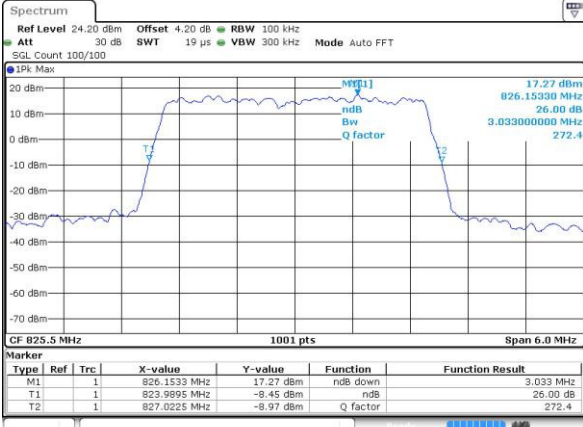

Highest Channel / 20MHz / QPSK

Date: 14 JUL 2016 15:36:52

Highest Channel / 20MHz / 16QAM

Date: 14 JUL 2016 15:37:03

LTE Band 5

Lowest Channel / 1.4MHz / QPSK

Date: 14.JUL.2016 22:05:38

Lowest Channel / 1.4MHz / 16QAM

Date: 14.JUL.2016 22:05:28

Middle Channel / 1.4MHz / QPSK

Date: 14.JUL.2016 22:20:32

Middle Channel / 1.4MHz / 16QAM

Date: 14.JUL.2016 22:20:42

Highest Channel / 1.4MHz / QPSK

Date: 14.JUL.2016 22:23:04

Highest Channel / 1.4MHz / 16QAM

Date: 14.JUL.2016 22:23:14

LTE Band 5

Lowest Channel / 3MHz / QPSK

Date: 14.JUL.2016 22:38:08

Lowest Channel / 3MHz / 16QAM

Date: 14.JUL.2016 22:38:18

Middle Channel / 3MHz / QPSK

Date: 14.JUL.2016 22:53:12