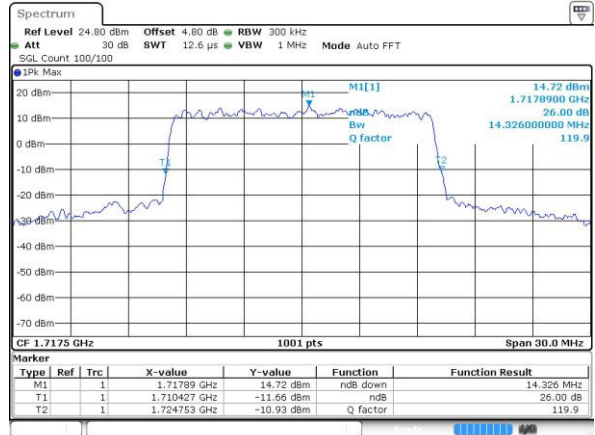

Highest Channel / 10MHz / 16QAM

Date: 14.JUL.2016 15:03:40

LTE Band 4

Lowest Channel / 15MHz / QPSK

Date: 14.JUL.2016 15:10:34

Lowest Channel / 15MHz / 16QAM

Date: 14.JUL.2016 15:10:44

Middle Channel / 15MHz / QPSK

Date: 14.JUL.2016 15:17:38

Middle Channel / 15MHz / 16QAM

Date: 14.JUL.2016 15:17:49

Highest Channel / 15MHz / QPSK

Date: 14.JUL.2016 15:20:11

Highest Channel / 15MHz / 16QAM

Date: 14.JUL.2016 15:20:21

LTE Band 4