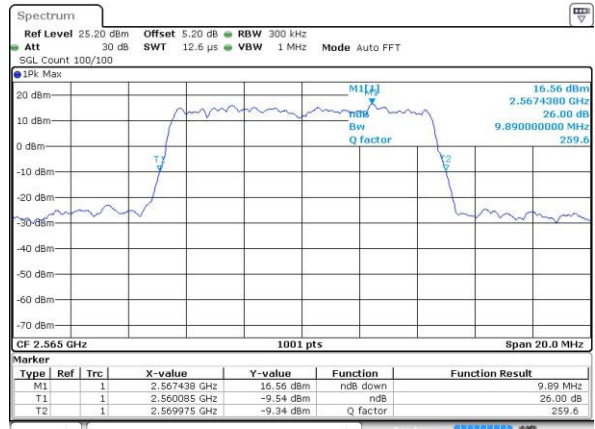

Date: 15 JUL 2016 05:28:28

Highest Channel / 5MHz / QPSK

Date: 15 JUL 2016 05:30:10

Highest Channel / 5MHz / 16QAM

Date: 15 JUL 2016 05:30:31

LTE Band 7

Lowest Channel / 10MHz / QPSK

Date: 15 JUL 2016 05:45:29

Lowest Channel / 10MHz / 16QAM

Date: 15 JUL 2016 05:45:50

Middle Channel / 10MHz / QPSK

Date: 15 JUL 2016 05:46:31

Middle Channel / 10MHz / 16QAM

Date: 15 JUL 2016 05:46:10

Highest Channel / 10MHz / QPSK

Date: 15 JUL 2016 05:46:52

Highest Channel / 10MHz / 16QAM

Date: 15 JUL 2016 07:42:12

LTE Band 7

Lowest Channel / 15MHz / QPSK

Date: 15 JUL 2016 06:02:31

Lowest Channel / 15MHz / 16QAM

Date: 15 JUL 2016 06:02:10

Middle Channel / 15MHz / QPSK