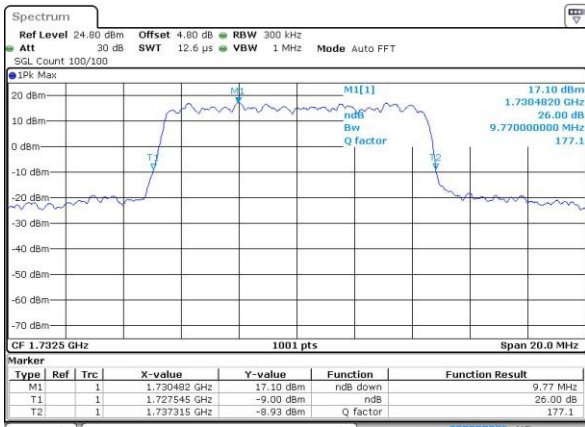

Middle Channel / 10MHz / QPSK

Date: 14.JUL.2016 15:00:56