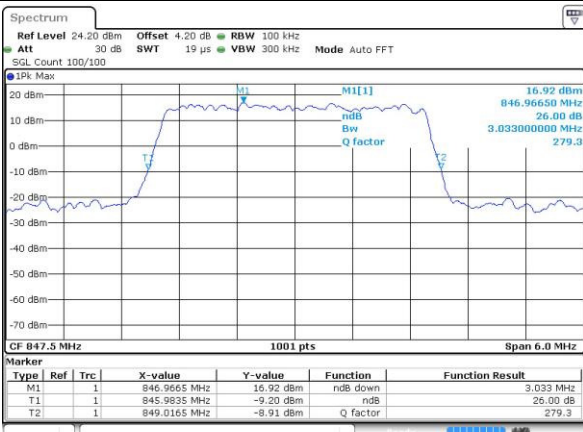

Date: 14.JUL.2016 22:23:14

LTE Band 5

Lowest Channel / 3MHz / QPSK

Date: 14.JUL.2016 22:38:08

Lowest Channel / 3MHz / 16QAM

Date: 14.JUL.2016 22:38:18

Middle Channel / 3MHz / QPSK

Date: 14.JUL.2016 22:53:12

Middle Channel / 3MHz / 16QAM

Date: 14.JUL.2016 22:53:22

Highest Channel / 3MHz / QPSK

Date: 14.JUL.2016 22:55:44

Highest Channel / 3MHz / 16QAM

Date: 14.JUL.2016 22:55:54

LTE Band 5

Lowest Channel / 5MHz / QPSK