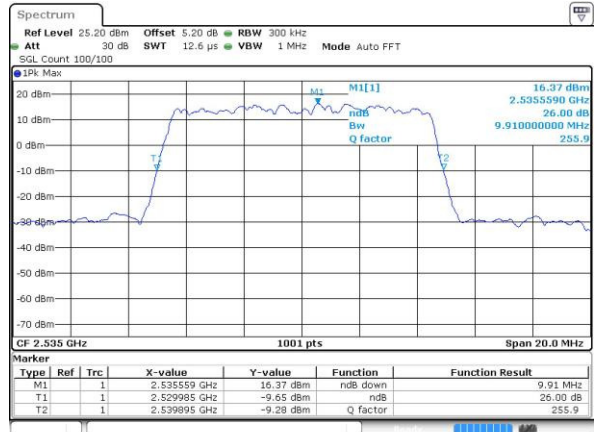

Date: 15 JUL 2016 05:28:28

Highest Channel / 5MHz / QPSK

Date: 15 JUL 2016 05:30:10

Highest Channel / 5MHz / 16QAM

Date: 15 JUL 2016 05:30:31

LTE Band 7

Lowest Channel / 10MHz / QPSK

Date: 15 JUL 2016 05:45:29

Lowest Channel / 10MHz / 16QAM

Date: 15 JUL 2016 05:45:50

Middle Channel / 10MHz / QPSK

Date: 15 JUL 2016 05:46:31

Middle Channel / 10MHz / 16QAM

Date: 15 JUL 2016 05:46:10

Highest Channel / 10MHz / QPSK

Date: 15 JUL 2016 05:46:52

Highest Channel / 10MHz / 16QAM

Date: 15 JUL 2016 07:42:12

LTE Band 7

Lowest Channel / 15MHz / QPSK

Date: 15 JUL 2016 06:02:31

Lowest Channel / 15MHz / 16QAM

Date: 15 JUL 2016 06:02:10

Middle Channel / 15MHz / QPSK