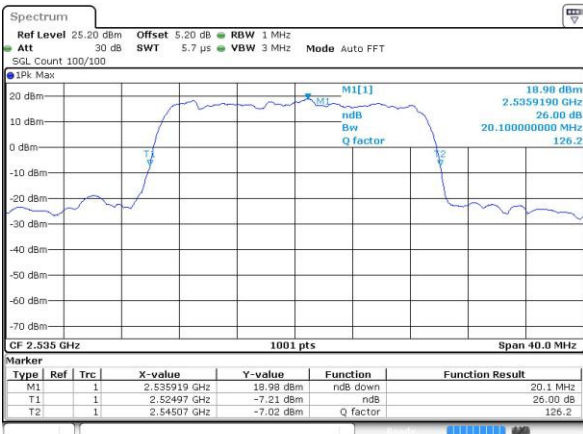

Lowest Channel / 20MHz / QPSK

Date: 15 JUL 2016 06:19:14

Lowest Channel / 20MHz / 16QAM

Date: 15 JUL 2016 06:18:53

Middle Channel / 20MHz / QPSK

Date: 15 JUL 2016 06:19:35

Middle Channel / 20MHz / 16QAM

Date: 15 JUL 2016 06:19:55