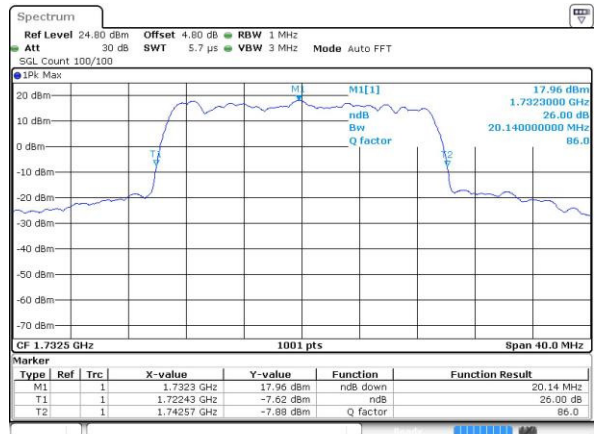

Date: 14.JUL.2016 15:17:38

Middle Channel / 15MHz / 16QAM

Date: 14.JUL.2016 15:17:49

Highest Channel / 15MHz / QPSK

Date: 14.JUL.2016 15:20:11

Highest Channel / 15MHz / 16QAM

Date: 14.JUL.2016 15:20:21

LTE Band 4

Lowest Channel / 20MHz / QPSK

Date: 14 JUL 2016 15:27:15

Lowest Channel / 20MHz / 16QAM

Date: 14 JUL 2016 15:27:26

Middle Channel / 20MHz / QPSK

Date: 14 JUL 2016 15:34:20

Middle Channel / 20MHz / 16QAM

Date: 14 JUL 2016 15:34:30

Highest Channel / 20MHz / QPSK

Date: 14 JUL 2016 15:36:52

Highest Channel / 20MHz / 16QAM

Date: 14 JUL 2016 15:37:03

LTE Band 5

Lowest Channel / 1.4MHz / QPSK

Date: 14.JUL.2016 22:05:38

Lowest Channel / 1.4MHz / 16QAM