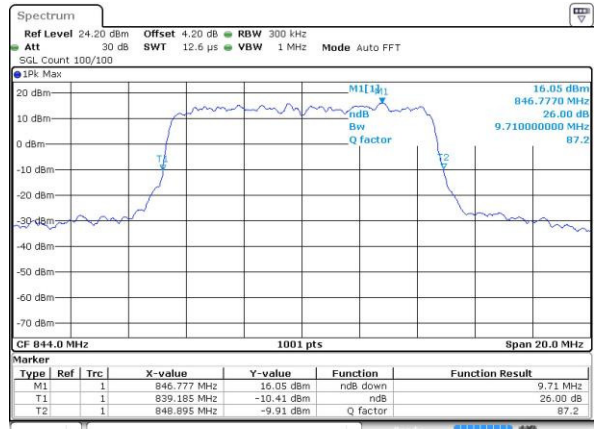

Date: 14 JUL 2016 23:28:24

Highest Channel / 5MHz / 16QAM

Date: 14 JUL 2016 23:28:34

LTE Band 5

Lowest Channel / 10MHz / QPSK

Date: 14 JUL 2016 23:43:28

Lowest Channel / 10MHz / 16QAM

Date: 14 JUL 2016 23:43:39

Middle Channel / 10MHz / QPSK

Date: 14 JUL 2016 23:58:32

Middle Channel / 10MHz / 16QAM

Date: 14 JUL 2016 23:58:43

Highest Channel / 10MHz / QPSK

Date: 15 JUL 2016 00:01:04

Highest Channel / 10MHz / 16QAM

Date: 15 JUL 2016 00:01:15

LTE Band 7

Lowest Channel / 5MHz / QPSK

Date: 15 JUL 2016 05:28:46

Lowest Channel / 5MHz / 16QAM

Date: 15 JUL 2016 05:28:07

Middle Channel / 5MHz / QPSK

Date: 15 JUL 2016 05:29:49

Middle Channel / 5MHz / 16QAM