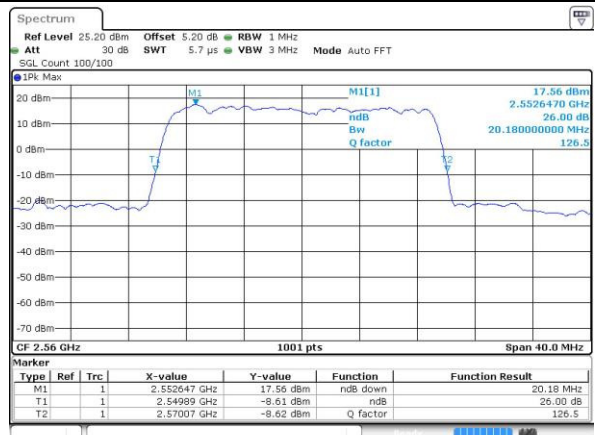

Date: 15 JUL 2016 06:02:52

Middle Channel / 15MHz / 16QAM

Date: 15 JUL 2016 06:03:13

Highest Channel / 15MHz / QPSK

Date: 15 JUL 2016 06:03:55

Highest Channel / 15MHz / 16QAM

Date: 15 JUL 2016 06:03:34

LTE Band 7

Lowest Channel / 20MHz / QPSK

Date: 15 JUL 2016 06:19:14

Lowest Channel / 20MHz / 16QAM

Date: 15 JUL 2016 06:18:53

Middle Channel / 20MHz / QPSK

Date: 15 JUL 2016 06:19:35

Middle Channel / 20MHz / 16QAM

Date: 15 JUL 2016 06:19:55

Highest Channel / 20MHz / QPSK

Date: 15 JUL 2016 06:20:37

Highest Channel / 20MHz / 16QAM

Date: 15 JUL 2016 06:20:16

Occupied Bandwidth

Mode	LTE Band 2 : 99%OBW(MHz)											
	1.4MHz		3MHz		5MHz		10MHz		15MHz		20MHz	
Mod.	QPSK	16QAM	QPSK	16QAM	QPSK	16QAM	QPSK	16QAM	QPSK	16QAM	QPSK	16QAM
Lowest CH	1.09	1.09	2.73	2.72	4.49	4.51	8.99	9.03	13.40	13.34	18.18	18.46
Middle CH	1.09	1.10	2.72	2.71	4.50	4.49	9.05	8.95	13.37	13.43	18.34	18.46
Highest CH	1.09	1.10	2.72	2.73	4.51	4.50	9.03	9.01	13.34	13.40	18.10	18.34