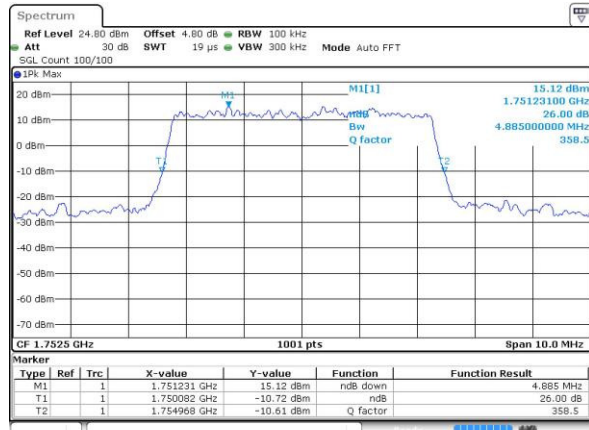

LTE Band 4

Lowest Channel / 5MHz / QPSK

Date: 14.JUL.2016 14:37:10

Lowest Channel / 5MHz / 16QAM

Date: 14.JUL.2016 14:37:20

Middle Channel / 5MHz / QPSK

Date: 14.JUL.2016 14:44:14

Middle Channel / 5MHz / 16QAM

Date: 14.JUL.2016 14:44:25

Highest Channel / 5MHz / QPSK

Date: 14.JUL.2016 14:46:47

Highest Channel / 5MHz / 16QAM

Date: 14.JUL.2016 14:46:58

LTE Band 4

Lowest Channel / 10MHz / QPSK

Date: 14.JUL.2016 14:53:52