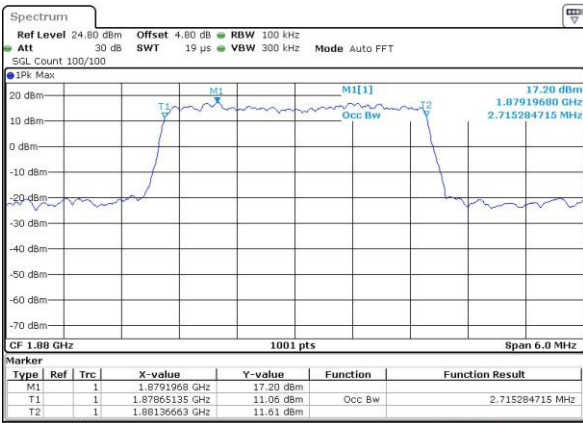

LTE Band 2

Lowest Channel / 1.4MHz / QPSK

Date: 14 JUL 2016 11:56:29

Lowest Channel / 1.4MHz / 16QAM

Date: 14 JUL 2016 11:56:39

Middle Channel / 1.4MHz / QPSK

Date: 14 JUL 2016 12:03:34

Middle Channel / 1.4MHz / 16QAM

Date: 14 JUL 2016 12:03:45

Highest Channel / 1.4MHz / QPSK

Date: 14 JUL 2016 12:06:07

Highest Channel / 1.4MHz / 16QAM

Date: 14 JUL 2016 12:06:17

LTE Band 2

Lowest Channel / 3MHz / QPSK

Date: 14 JUL 2016 12:13:12

Lowest Channel / 3MHz / 16QAM

Date: 14 JUL 2016 12:13:22

Middle Channel / 3MHz / QPSK

Date: 14 JUL 2016 12:20:16

Middle Channel / 3MHz / 16QAM

Date: 14 JUL 2016 12:20:27

Highest Channel / 3MHz / QPSK

Date: 14 JUL 2016 12:22:49