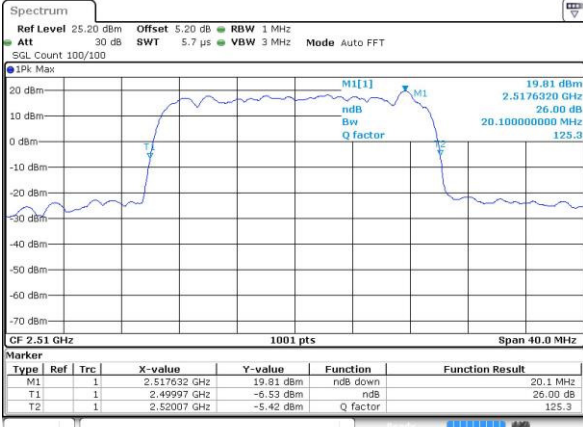

LTE Band 7

Lowest Channel / 20MHz / QPSK

Date: 15 JUL 2016 06:19:14