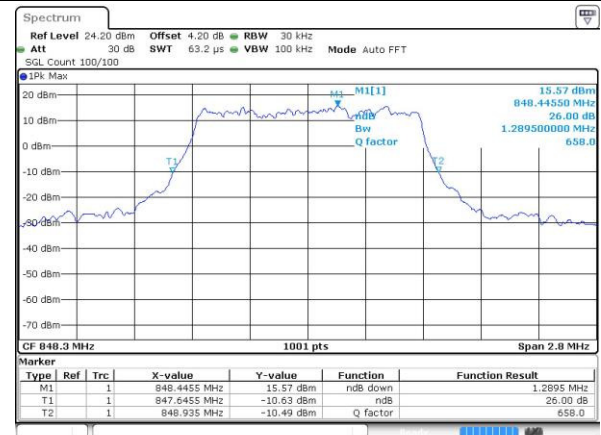

Highest Channel / 20MHz / QPSK

Date: 14 JUL 2016 15:36:52

Highest Channel / 20MHz / 16QAM

Date: 14 JUL 2016 15:37:03

LTE Band 5

Lowest Channel / 1.4MHz / QPSK

Date: 14.JUL.2016 22:05:38

Lowest Channel / 1.4MHz / 16QAM

Date: 14.JUL.2016 22:05:28

Middle Channel / 1.4MHz / QPSK

Date: 14.JUL.2016 22:20:32

Middle Channel / 1.4MHz / 16QAM

Date: 14.JUL.2016 22:20:42

Highest Channel / 1.4MHz / QPSK

Date: 14.JUL.2016 22:23:04

Highest Channel / 1.4MHz / 16QAM

Date: 14.JUL.2016 22:23:14

LTE Band 5

Lowest Channel / 3MHz / QPSK

Date: 14.JUL.2016 22:38:08

Lowest Channel / 3MHz / 16QAM

Date: 14.JUL.2016 22:38:18

Middle Channel / 3MHz / QPSK

Date: 14.JUL.2016 22:53:12