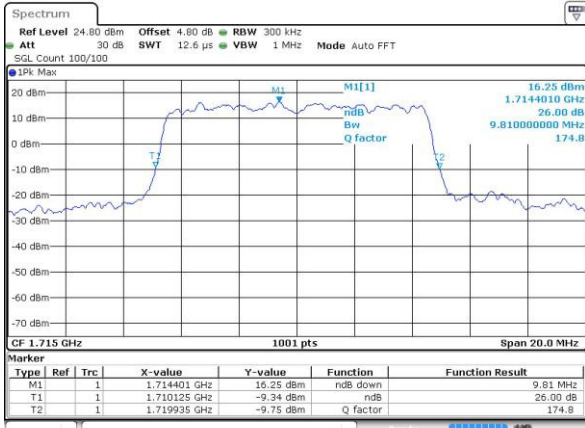

Date: 14.JUL.2016 14:44:25

Highest Channel / 5MHz / QPSK

Date: 14.JUL.2016 14:46:47

Highest Channel / 5MHz / 16QAM

Date: 14.JUL.2016 14:46:58

LTE Band 4

Lowest Channel / 10MHz / QPSK

Date: 14.JUL.2016 14:53:52