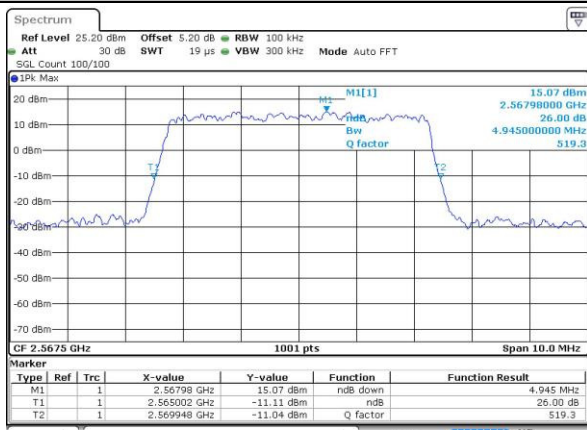

LTE Band 7

Lowest Channel / 5MHz / QPSK

Date: 15 JUL 2016 05:28:46

Lowest Channel / 5MHz / 16QAM

Date: 15 JUL 2016 05:28:07

Middle Channel / 5MHz / QPSK

Date: 15 JUL 2016 05:29:49

Middle Channel / 5MHz / 16QAM

Date: 15 JUL 2016 05:28:28

Highest Channel / 5MHz / QPSK

Date: 15 JUL 2016 05:30:10

Highest Channel / 5MHz / 16QAM

Date: 15 JUL 2016 05:30:31

LTE Band 7

Lowest Channel / 10MHz / QPSK

Date: 15 JUL 2016 05:45:29