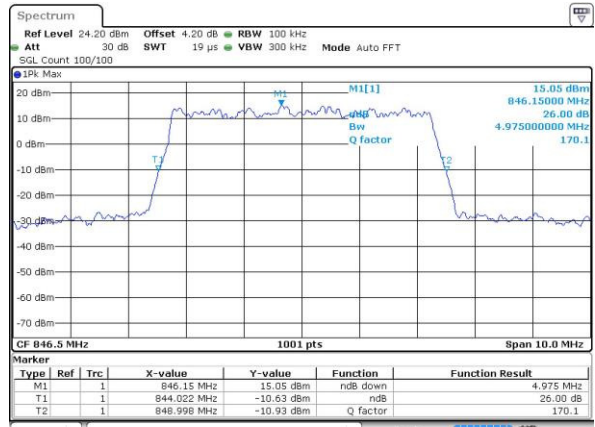

Middle Channel / 3MHz / 16QAM

Date: 14.JUL.2016 22:53:22

Highest Channel / 3MHz / QPSK

Date: 14.JUL.2016 22:55:44

Highest Channel / 3MHz / 16QAM

Date: 14.JUL.2016 22:55:54

LTE Band 5

Lowest Channel / 5MHz / QPSK

Date: 14 JUL 2016 23:10:48

Lowest Channel / 5MHz / 16QAM

Date: 14 JUL 2016 23:10:58

Middle Channel / 5MHz / QPSK

Date: 14 JUL 2016 23:25:52

Middle Channel / 5MHz / 16QAM

Date: 14 JUL 2016 23:26:02

Highest Channel / 5MHz / QPSK

Date: 14 JUL 2016 23:28:24

Highest Channel / 5MHz / 16QAM

Date: 14 JUL 2016 23:28:34

LTE Band 5

Lowest Channel / 10MHz / QPSK

Date: 14 JUL 2016 23:43:28

Lowest Channel / 10MHz / 16QAM

Date: 14 JUL 2016 23:43:39