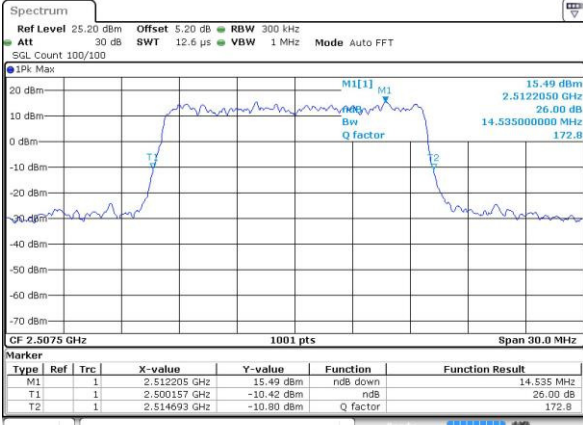

Highest Channel / 10MHz / 16QAM

Date: 15 JUL 2016 07:42:12

LTE Band 7

Lowest Channel / 15MHz / QPSK

Date: 15 JUL 2016 06:02:31

Lowest Channel / 15MHz / 16QAM

Date: 15 JUL 2016 06:02:10

Middle Channel / 15MHz / QPSK

Date: 15 JUL 2016 06:02:52

Middle Channel / 15MHz / 16QAM

Date: 15 JUL 2016 06:03:13

Highest Channel / 15MHz / QPSK

Date: 15 JUL 2016 06:03:55

Highest Channel / 15MHz / 16QAM

Date: 15 JUL 2016 06:03:34

LTE Band 7