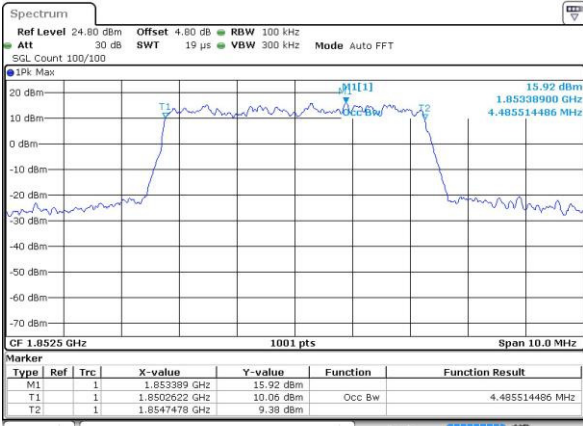

Highest Channel / 3MHz / 16QAM

Date: 14 JUL 2016 12:22:59

LTE Band 2

Lowest Channel / 5MHz / QPSK

Date: 14.JUL.2016 12:29:52

Lowest Channel / 5MHz / 16QAM

Date: 14.JUL.2016 12:30:03

Middle Channel / 5MHz / QPSK