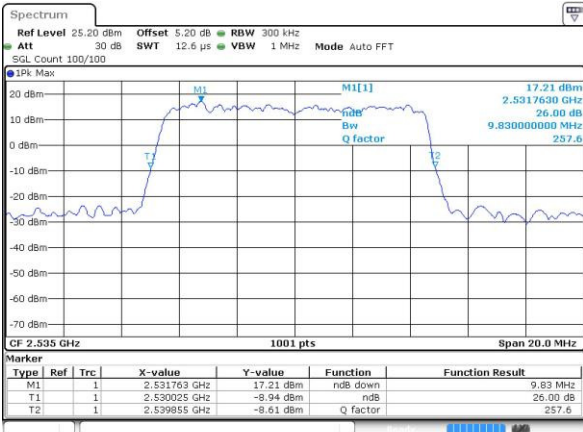

Middle Channel / 10MHz / QPSK

Date: 15 JUL 2016 05:46:31