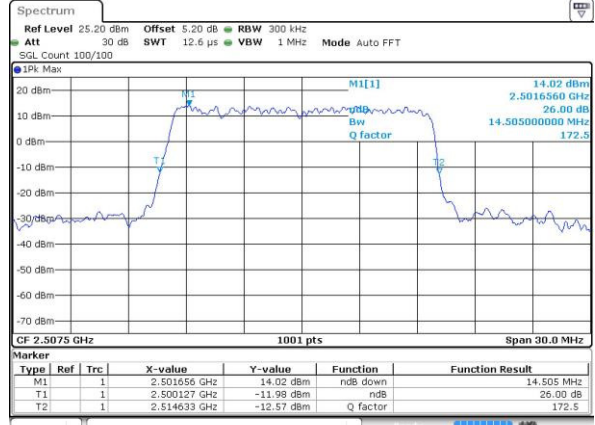

Highest Channel / 10MHz / 16QAM

Date: 15 JUL 2016 07:42:12

LTE Band 7

Lowest Channel / 15MHz / QPSK

Date: 15 JUL 2016 06:02:31

Lowest Channel / 15MHz / 16QAM

Date: 15 JUL 2016 06:02:10

Middle Channel / 15MHz / QPSK

Date: 15 JUL 2016 06:02:52

Middle Channel / 15MHz / 16QAM

Date: 15 JUL 2016 06:03:13

Highest Channel / 15MHz / QPSK

Date: 15 JUL 2016 06:03:55

Highest Channel / 15MHz / 16QAM

Date: 15 JUL 2016 06:03:34

LTE Band 7