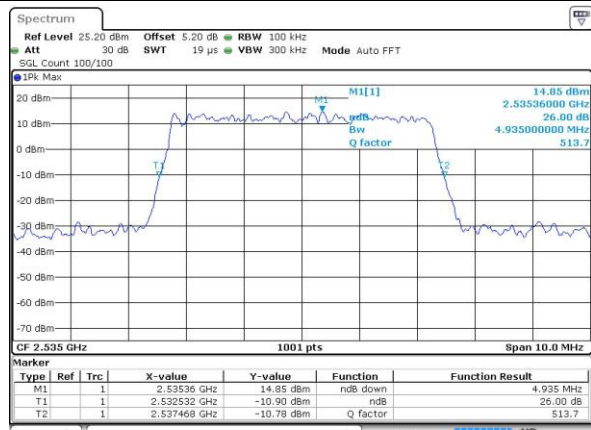

LTE Band 7

Lowest Channel / 5MHz / QPSK

Date: 15 JUL 2016 05:28:46

Lowest Channel / 5MHz / 16QAM

Date: 15 JUL 2016 05:28:07

Middle Channel / 5MHz / QPSK

Date: 15 JUL 2016 05:29:49

Middle Channel / 5MHz / 16QAM

Date: 15 JUL 2016 05:28:28

Highest Channel / 5MHz / QPSK

Date: 15 JUL 2016 05:30:10

Highest Channel / 5MHz / 16QAM

Date: 15 JUL 2016 05:30:31

LTE Band 7

Lowest Channel / 10MHz / QPSK

Date: 15 JUL 2016 05:45:29