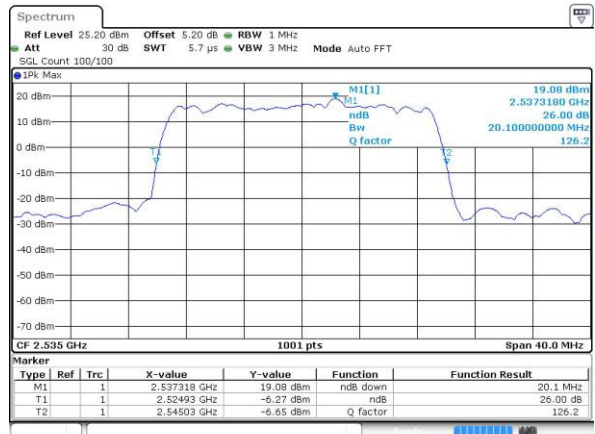

Date: 15 JUL 2016 06:02:52

Middle Channel / 15MHz / 16QAM

Date: 15 JUL 2016 06:03:13

Highest Channel / 15MHz / QPSK

Date: 15 JUL 2016 06:03:55

Highest Channel / 15MHz / 16QAM

Date: 15 JUL 2016 06:03:34

LTE Band 7

Lowest Channel / 20MHz / QPSK

Date: 15 JUL 2016 06:19:14

Lowest Channel / 20MHz / 16QAM

Date: 15 JUL 2016 06:18:53

Middle Channel / 20MHz / QPSK

Date: 15 JUL 2016 06:19:35

Middle Channel / 20MHz / 16QAM

Date: 15 JUL 2016 06:19:55

Highest Channel / 20MHz / QPSK

Date: 15 JUL 2016 06:20:37

Highest Channel / 20MHz / 16QAM

Date: 15 JUL 2016 06:20:16

Occupied Bandwidth

Mode	LTE Band 2 : 99%OBW(MHz)											
	1.4MHz		3MHz		5MHz		10MHz		15MHz		20MHz	
Mod.	QPSK	16QAM	QPSK	16QAM	QPSK	16QAM	QPSK	16QAM	QPSK	16QAM	QPSK	16QAM
Lowest CH	1.09	1.09	2.73	2.72	4.49	4.51	8.99	9.03	13.40	13.34	18.18	18.46
Middle CH	1.09	1.10	2.72	2.71	4.50	4.49	9.05	8.95	13.37	13.43	18.34	18.46
Highest CH	1.09	1.10	2.72	2.73	4.51	4.50	9.03	9.01	13.34	13.40	18.10	18.34