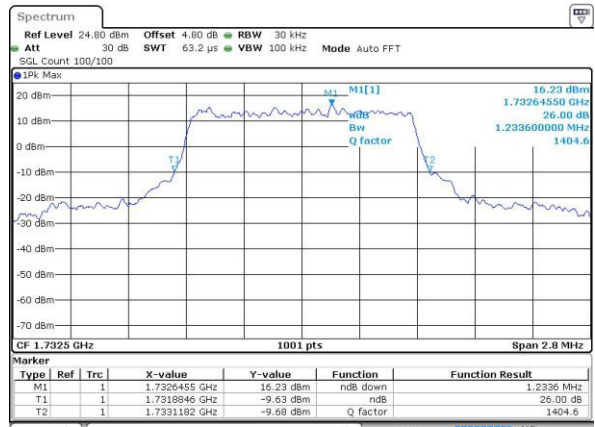

Date: 14.JUL.2016 13:27:43

Highest Channel / 20MHz / QPSK

Date: 14.JUL.2016 13:30:05

Highest Channel / 20MHz / 16QAM

Date: 14.JUL.2016 13:30:16

LTE Band 4

Lowest Channel / 1.4MHz / QPSK

Date: 14 JUL 2016 14:00:26

Lowest Channel / 1.4MHz / 16QAM

Date: 14 JUL 2016 14:00:37

Middle Channel / 1.4MHz / QPSK

Date: 14 JUL 2016 14:07:31

Middle Channel / 1.4MHz / 16QAM

Date: 14 JUL 2016 14:07:41

Highest Channel / 1.4MHz / QPSK

Date: 14 JUL 2016 14:10:04

Highest Channel / 1.4MHz / 16QAM

Date: 14 JUL 2016 14:10:14

LTE Band 4

Lowest Channel / 3MHz / QPSK

Date: 14.JUL.2016 14:17:08

Lowest Channel / 3MHz / 16QAM

Date: 14.JUL.2016 14:17:19