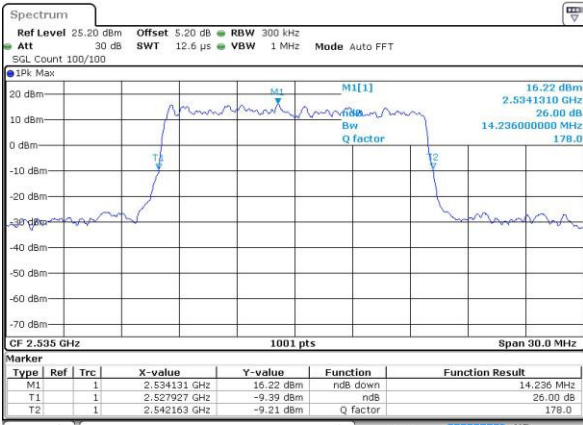

Highest Channel / 10MHz / 16QAM

Date: 15 JUL 2016 07:42:12

LTE Band 7

Lowest Channel / 15MHz / QPSK

Date: 15 JUL 2016 06:02:31

Lowest Channel / 15MHz / 16QAM

Date: 15 JUL 2016 06:02:10

Middle Channel / 15MHz / QPSK

Date: 15 JUL 2016 06:02:52

Middle Channel / 15MHz / 16QAM

Date: 15 JUL 2016 06:03:13

Highest Channel / 15MHz / QPSK

Date: 15 JUL 2016 06:03:55

Highest Channel / 15MHz / 16QAM

Date: 15 JUL 2016 06:03:34

LTE Band 7