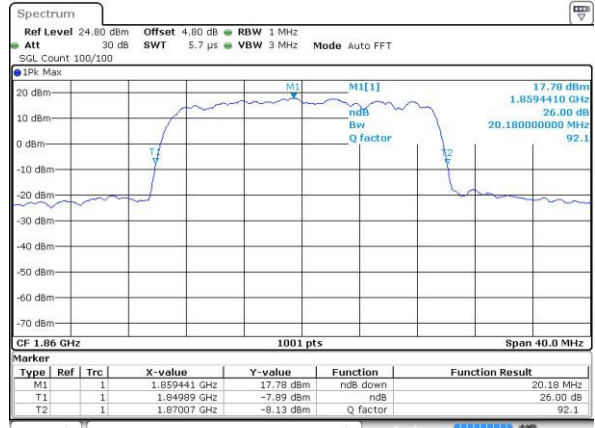

LTE Band 2

Lowest Channel / 20MHz / QPSK

Date: 14.JUL.2016 13:20:29

Lowest Channel / 20MHz / 16QAM

Date: 14.JUL.2016 13:20:40

Middle Channel / 20MHz / QPSK

Date: 14.JUL.2016 13:27:33

Middle Channel / 20MHz / 16QAM

Date: 14.JUL.2016 13:27:43

Highest Channel / 20MHz / QPSK

Date: 14.JUL.2016 13:30:05

Highest Channel / 20MHz / 16QAM

Date: 14.JUL.2016 13:30:16

LTE Band 4

Lowest Channel / 1.4MHz / QPSK

Date: 14 JUL 2016 14:00:26