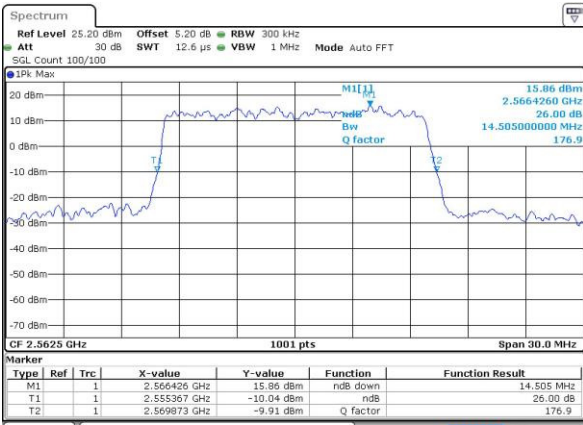

Highest Channel / 10MHz / 16QAM

Date: 15 JUL 2016 07:42:12

LTE Band 7

Lowest Channel / 15MHz / QPSK

Date: 15 JUL 2016 06:02:31

Lowest Channel / 15MHz / 16QAM

Date: 15 JUL 2016 06:02:10

Middle Channel / 15MHz / QPSK

Date: 15 JUL 2016 06:02:52

Middle Channel / 15MHz / 16QAM

Date: 15 JUL 2016 06:03:13

Highest Channel / 15MHz / QPSK

Date: 15 JUL 2016 06:03:55

Highest Channel / 15MHz / 16QAM

Date: 15 JUL 2016 06:03:34

LTE Band 7