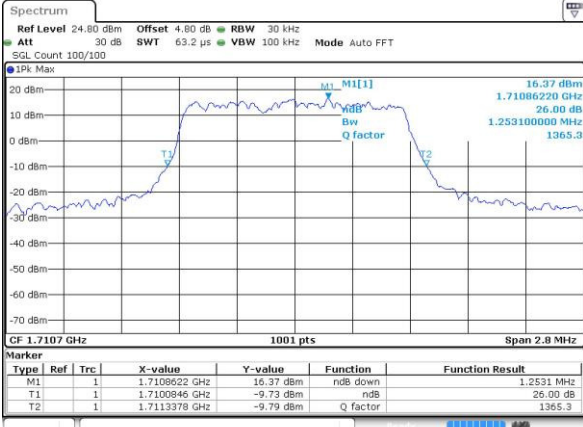

Date: 14.JUL.2016 13:27:43

Highest Channel / 20MHz / QPSK

Date: 14.JUL.2016 13:30:05

Highest Channel / 20MHz / 16QAM

Date: 14.JUL.2016 13:30:16

LTE Band 4

Lowest Channel / 1.4MHz / QPSK

Date: 14 JUL 2016 14:00:26

Lowest Channel / 1.4MHz / 16QAM

Date: 14 JUL 2016 14:00:37

Middle Channel / 1.4MHz / QPSK

Date: 14 JUL 2016 14:07:31

Middle Channel / 1.4MHz / 16QAM

Date: 14 JUL 2016 14:07:41

Highest Channel / 1.4MHz / QPSK