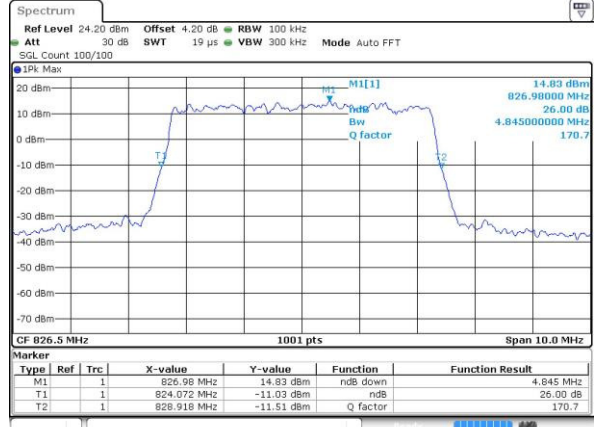

Lowest Channel / 5MHz / 16QAM

Date: 14 JUL 2016 23:10:58