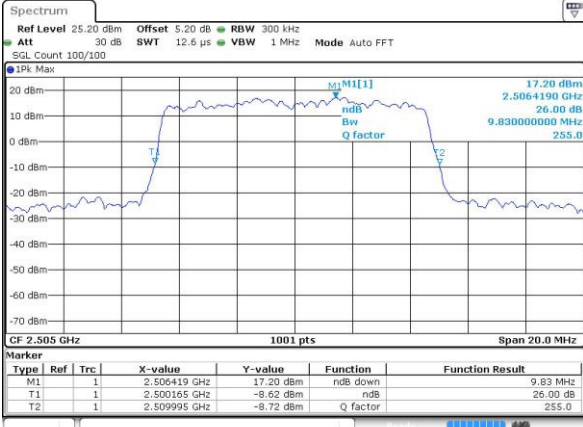

Date: 15 JUL 2016 05:28:28

Highest Channel / 5MHz / QPSK

Date: 15 JUL 2016 05:30:10

Highest Channel / 5MHz / 16QAM

Date: 15 JUL 2016 05:30:31

LTE Band 7

Lowest Channel / 10MHz / QPSK

Date: 15 JUL 2016 05:45:29