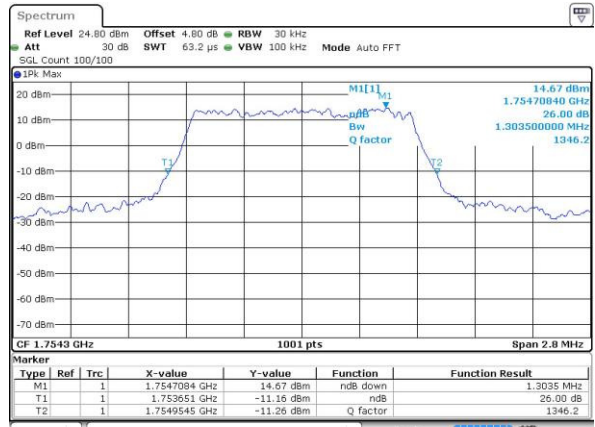

Date: 14.JUL.2016 13:27:43

Highest Channel / 20MHz / QPSK

Date: 14.JUL.2016 13:30:05

Highest Channel / 20MHz / 16QAM

Date: 14.JUL.2016 13:30:16

LTE Band 4

Lowest Channel / 1.4MHz / QPSK

Date: 14 JUL 2016 14:00:26

Lowest Channel / 1.4MHz / 16QAM

Date: 14 JUL 2016 14:00:37

Middle Channel / 1.4MHz / QPSK

Date: 14 JUL 2016 14:07:31

Middle Channel / 1.4MHz / 16QAM

Date: 14 JUL 2016 14:07:41

Highest Channel / 1.4MHz / QPSK

Date: 14 JUL 2016 14:10:04

Highest Channel / 1.4MHz / 16QAM

Date: 14 JUL 2016 14:10:14

LTE Band 4

Lowest Channel / 3MHz / QPSK

Date: 14.JUL.2016 14:17:08

Lowest Channel / 3MHz / 16QAM

Date: 14.JUL.2016 14:17:19