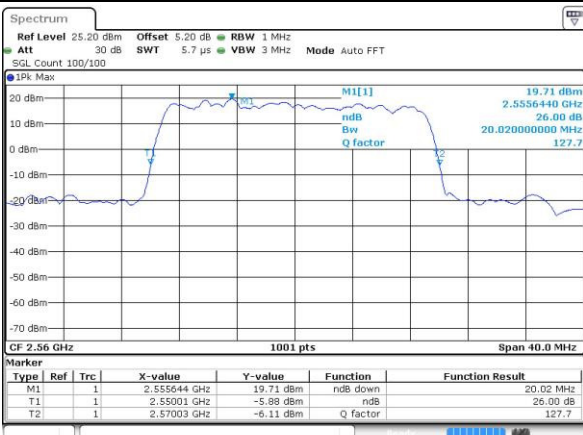

Highest Channel / 20MHz / QPSK

Date: 15 JUL 2016 06:20:37