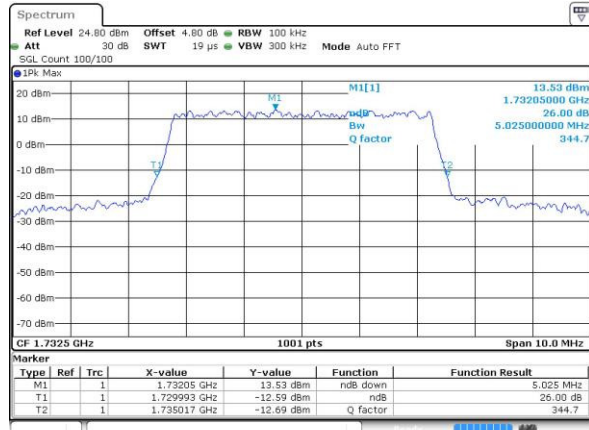

LTE Band 4

Lowest Channel / 5MHz / QPSK

Date: 14.JUL.2016 14:37:10

Lowest Channel / 5MHz / 16QAM

Date: 14.JUL.2016 14:37:20

Middle Channel / 5MHz / QPSK

Date: 14.JUL.2016 14:44:14

Middle Channel / 5MHz / 16QAM

Date: 14.JUL.2016 14:44:25

Highest Channel / 5MHz / QPSK

Date: 14.JUL.2016 14:46:47

Highest Channel / 5MHz / 16QAM

Date: 14.JUL.2016 14:46:58

LTE Band 4

Lowest Channel / 10MHz / QPSK

Date: 14.JUL.2016 14:53:52