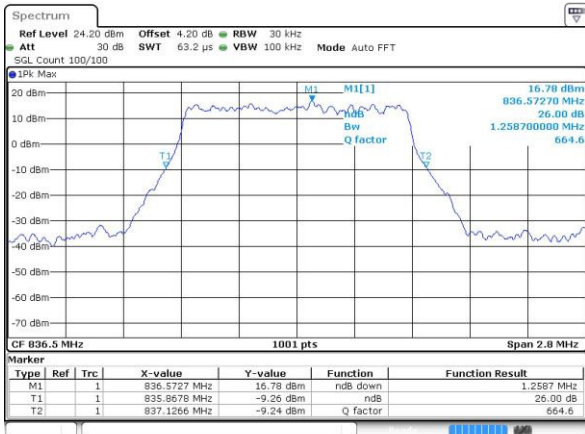

Highest Channel / 20MHz / QPSK

Date: 14 JUL 2016 15:36:52

Highest Channel / 20MHz / 16QAM

Date: 14 JUL 2016 15:37:03

LTE Band 5

Lowest Channel / 1.4MHz / QPSK

Date: 14.JUL.2016 22:05:38

Lowest Channel / 1.4MHz / 16QAM

Date: 14.JUL.2016 22:05:28

Middle Channel / 1.4MHz / QPSK

Date: 14.JUL.2016 22:20:32

Middle Channel / 1.4MHz / 16QAM

Date: 14.JUL.2016 22:20:42

Highest Channel / 1.4MHz / QPSK

Date: 14.JUL.2016 22:23:04

Highest Channel / 1.4MHz / 16QAM