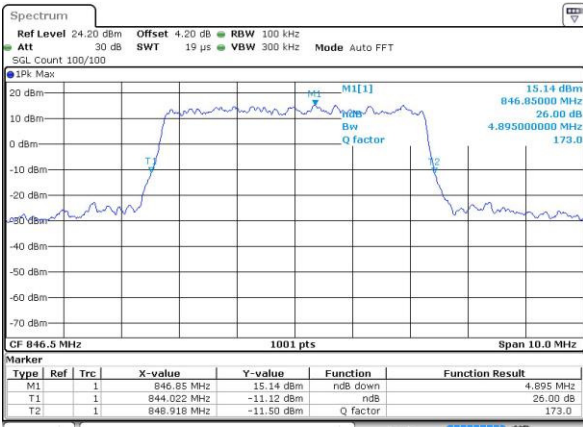

Middle Channel / 3MHz / 16QAM

Date: 14.JUL.2016 22:53:22

Highest Channel / 3MHz / QPSK

Date: 14.JUL.2016 22:55:44

Highest Channel / 3MHz / 16QAM

Date: 14.JUL.2016 22:55:54

LTE Band 5

Lowest Channel / 5MHz / QPSK

Date: 14 JUL 2016 23:10:48

Lowest Channel / 5MHz / 16QAM

Date: 14 JUL 2016 23:10:58

Middle Channel / 5MHz / QPSK

Date: 14 JUL 2016 23:25:52

Middle Channel / 5MHz / 16QAM

Date: 14 JUL 2016 23:26:02

Highest Channel / 5MHz / QPSK

Date: 14 JUL 2016 23:28:24

Highest Channel / 5MHz / 16QAM

Date: 14 JUL 2016 23:28:34

LTE Band 5

Lowest Channel / 10MHz / QPSK

Date: 14 JUL 2016 23:43:28

Lowest Channel / 10MHz / 16QAM

Date: 14 JUL 2016 23:43:39