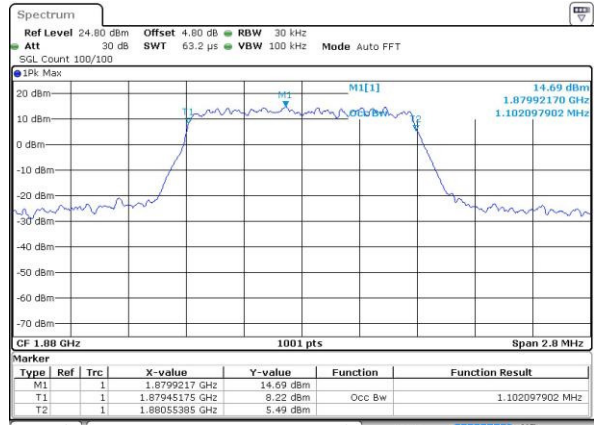

Mode	LTE Band 7 : 99%OBW(MHz)											
	1.4MHz		3MHz		5MHz		10MHz		15MHz		20MHz	
Mod.	QPSK	16QAM	QPSK	16QAM	QPSK	16QAM	QPSK	16QAM	QPSK	16QAM	QPSK	16QAM
Lowest CH	-	-	-	-	4.51	4.49	9.01	9.01	13.43	13.46	18.34	18.34
Middle CH	-	-	-	-	4.49	4.49	8.99	9.05	13.46	13.46	18.30	18.30
Highest CH	-	-	-	-	4.50	4.49	9.03	8.99	13.43	13.43	18.34	18.18

LTE Band 2

Lowest Channel / 1.4MHz / QPSK

Date: 14 JUL 2016 11:56:29

Lowest Channel / 1.4MHz / 16QAM

Date: 14 JUL 2016 11:56:39

Middle Channel / 1.4MHz / QPSK

Date: 14 JUL 2016 12:03:34

Middle Channel / 1.4MHz / 16QAM

Date: 14 JUL 2016 12:03:45

Highest Channel / 1.4MHz / QPSK

Date: 14 JUL 2016 12:06:07

Highest Channel / 1.4MHz / 16QAM

Date: 14 JUL 2016 12:06:17

LTE Band 2

Lowest Channel / 3MHz / QPSK

Date: 14 JUL 2016 12:13:12