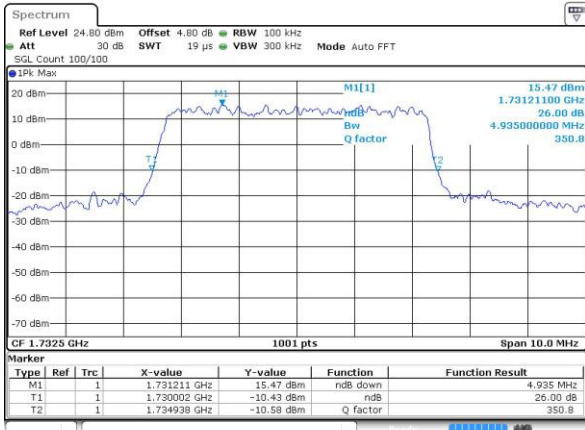

LTE Band 4

Lowest Channel / 5MHz / QPSK

Date: 14.JUL.2016 14:37:10

Lowest Channel / 5MHz / 16QAM

Date: 14.JUL.2016 14:37:20

Middle Channel / 5MHz / QPSK

Date: 14.JUL.2016 14:44:14

Middle Channel / 5MHz / 16QAM

Date: 14.JUL.2016 14:44:25

Highest Channel / 5MHz / QPSK

Date: 14.JUL.2016 14:46:47

Highest Channel / 5MHz / 16QAM

Date: 14.JUL.2016 14:46:58

LTE Band 4

Lowest Channel / 10MHz / QPSK

Date: 14.JUL.2016 14:53:52