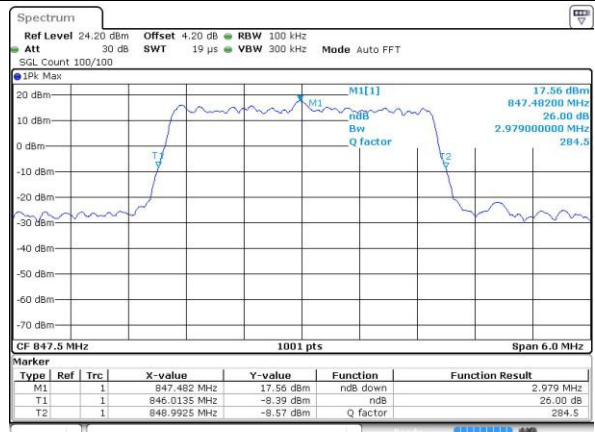

Date: 14.JUL.2016 22:23:14

LTE Band 5

Lowest Channel / 3MHz / QPSK

Date: 14.JUL.2016 22:38:08

Lowest Channel / 3MHz / 16QAM

Date: 14.JUL.2016 22:38:18

Middle Channel / 3MHz / QPSK

Date: 14.JUL.2016 22:53:12

Middle Channel / 3MHz / 16QAM

Date: 14.JUL.2016 22:53:22

Highest Channel / 3MHz / QPSK

Date: 14.JUL.2016 22:55:44

Highest Channel / 3MHz / 16QAM

Date: 14.JUL.2016 22:55:54

LTE Band 5

Lowest Channel / 5MHz / QPSK