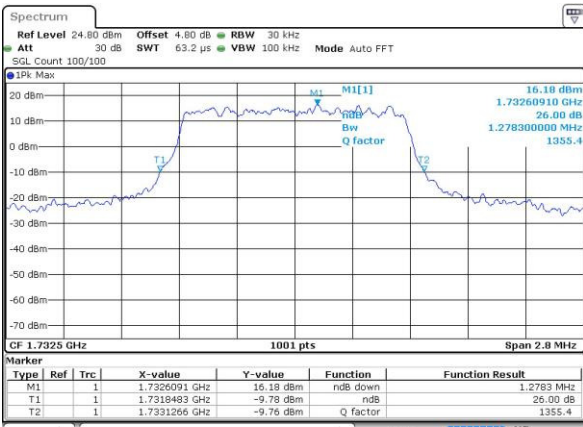

Date: 14.JUL.2016 13:27:43

Highest Channel / 20MHz / QPSK

Date: 14.JUL.2016 13:30:05

Highest Channel / 20MHz / 16QAM

Date: 14.JUL.2016 13:30:16

LTE Band 4

Lowest Channel / 1.4MHz / QPSK

Date: 14 JUL 2016 14:00:26

Lowest Channel / 1.4MHz / 16QAM

Date: 14 JUL 2016 14:00:37

Middle Channel / 1.4MHz / QPSK

Date: 14 JUL 2016 14:07:31

Middle Channel / 1.4MHz / 16QAM

Date: 14 JUL 2016 14:07:41

Highest Channel / 1.4MHz / QPSK