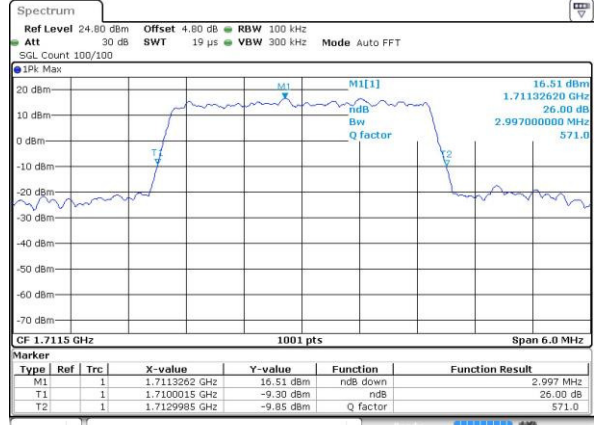

Date: 14 JUL 2016 14:10:04

Highest Channel / 1.4MHz / 16QAM

Date: 14 JUL 2016 14:10:14

LTE Band 4

Lowest Channel / 3MHz / QPSK

Date: 14.JUL.2016 14:17:08

Lowest Channel / 3MHz / 16QAM

Date: 14.JUL.2016 14:17:19