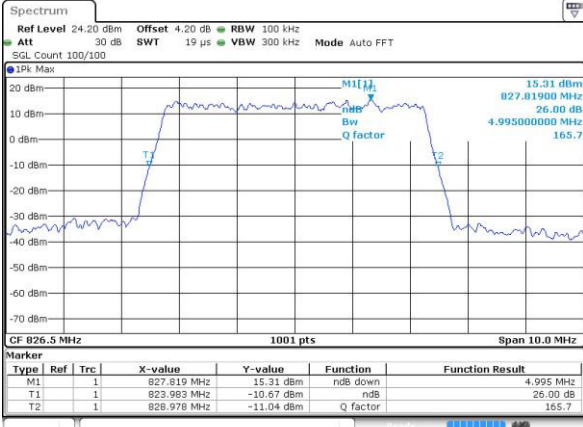

Middle Channel / 3MHz / 16QAM

Date: 14.JUL.2016 22:53:22

Highest Channel / 3MHz / QPSK

Date: 14.JUL.2016 22:55:44

Highest Channel / 3MHz / 16QAM

Date: 14.JUL.2016 22:55:54

LTE Band 5

Lowest Channel / 5MHz / QPSK