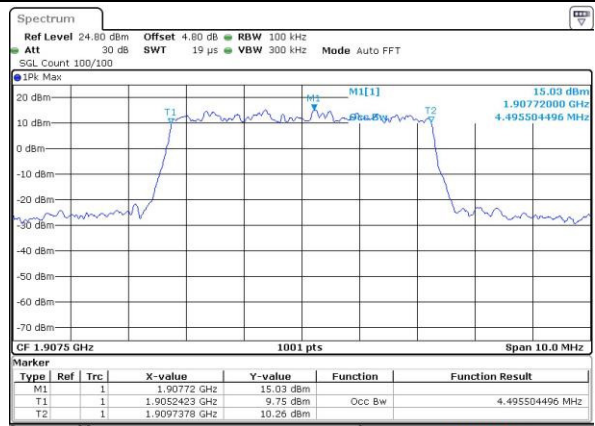

Highest Channel / 3MHz / 16QAM

Date: 14 JUL 2016 12:22:59

LTE Band 2

Lowest Channel / 5MHz / QPSK

Date: 14.JUL.2016 12:29:52

Lowest Channel / 5MHz / 16QAM

Date: 14.JUL.2016 12:30:03

Middle Channel / 5MHz / QPSK

Date: 14.JUL.2016 12:36:56

Middle Channel / 5MHz / 16QAM

Date: 14.JUL.2016 12:37:07

Highest Channel / 5MHz / QPSK

Date: 14.JUL.2016 12:39:29

Highest Channel / 5MHz / 16QAM

Date: 14.JUL.2016 12:39:39