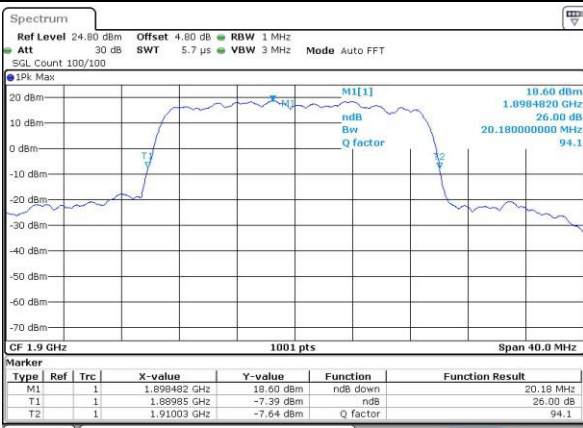

LTE Band 2

Lowest Channel / 20MHz / QPSK

Date: 14.JUL.2016 13:20:29

Lowest Channel / 20MHz / 16QAM

Date: 14.JUL.2016 13:20:40

Middle Channel / 20MHz / QPSK

Date: 14.JUL.2016 13:27:33

Middle Channel / 20MHz / 16QAM

Date: 14.JUL.2016 13:27:43

Highest Channel / 20MHz / QPSK

Date: 14.JUL.2016 13:30:05

Highest Channel / 20MHz / 16QAM

Date: 14.JUL.2016 13:30:16

LTE Band 4

Lowest Channel / 1.4MHz / QPSK

Date: 14 JUL 2016 14:00:26