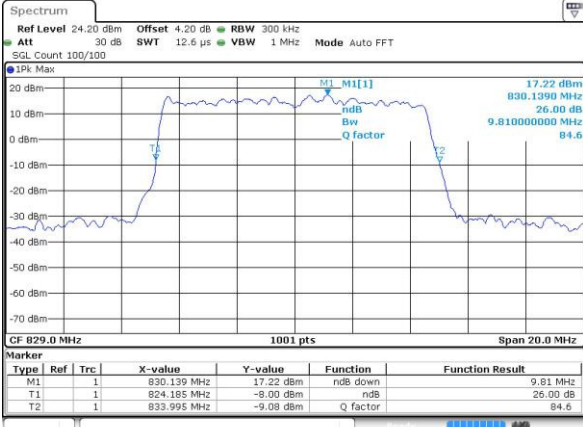

Date: 14 JUL 2016 23:28:24

Highest Channel / 5MHz / 16QAM

Date: 14 JUL 2016 23:28:34

LTE Band 5

Lowest Channel / 10MHz / QPSK

Date: 14 JUL 2016 23:43:28

Lowest Channel / 10MHz / 16QAM

Date: 14 JUL 2016 23:43:39