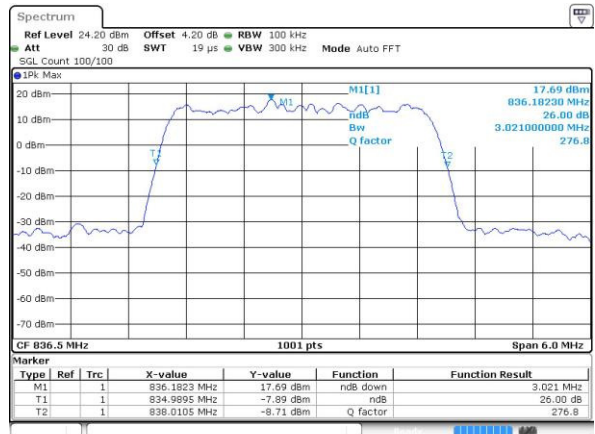

Date: 14.JUL.2016 22:23:14

LTE Band 5

Lowest Channel / 3MHz / QPSK

Date: 14.JUL.2016 22:38:08

Lowest Channel / 3MHz / 16QAM

Date: 14.JUL.2016 22:38:18

Middle Channel / 3MHz / QPSK

Date: 14.JUL.2016 22:53:12

Middle Channel / 3MHz / 16QAM

Date: 14.JUL.2016 22:53:22

Highest Channel / 3MHz / QPSK

Date: 14.JUL.2016 22:55:44

Highest Channel / 3MHz / 16QAM

Date: 14.JUL.2016 22:55:54

LTE Band 5

Lowest Channel / 5MHz / QPSK