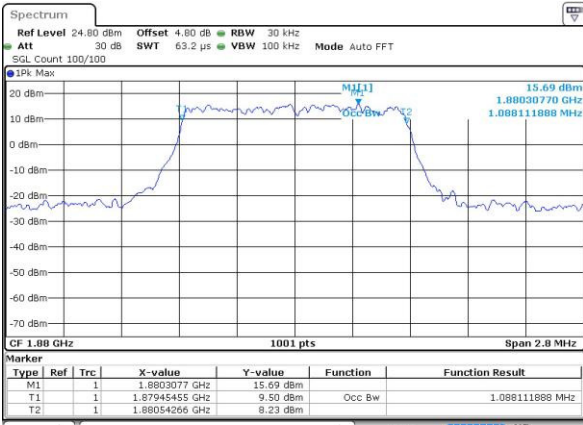

Mode	LTE Band 7 : 99%OBW(MHz)											
	1.4MHz		3MHz		5MHz		10MHz		15MHz		20MHz	
Mod.	QPSK	16QAM	QPSK	16QAM	QPSK	16QAM	QPSK	16QAM	QPSK	16QAM	QPSK	16QAM
Lowest CH	-	-	-	-	4.51	4.49	9.01	9.01	13.43	13.46	18.34	18.34
Middle CH	-	-	-	-	4.49	4.49	8.99	9.05	13.46	13.46	18.30	18.30
Highest CH	-	-	-	-	4.50	4.49	9.03	8.99	13.43	13.43	18.34	18.18

LTE Band 2

Lowest Channel / 1.4MHz / QPSK

Date: 14 JUL 2016 11:56:29

Lowest Channel / 1.4MHz / 16QAM

Date: 14 JUL 2016 11:56:39

Middle Channel / 1.4MHz / QPSK

Date: 14 JUL 2016 12:03:34

Middle Channel / 1.4MHz / 16QAM

Date: 14 JUL 2016 12:03:45

Highest Channel / 1.4MHz / QPSK

Date: 14 JUL 2016 12:06:07

Highest Channel / 1.4MHz / 16QAM

Date: 14 JUL 2016 12:06:17

LTE Band 2

Lowest Channel / 3MHz / QPSK

Date: 14 JUL 2016 12:13:12