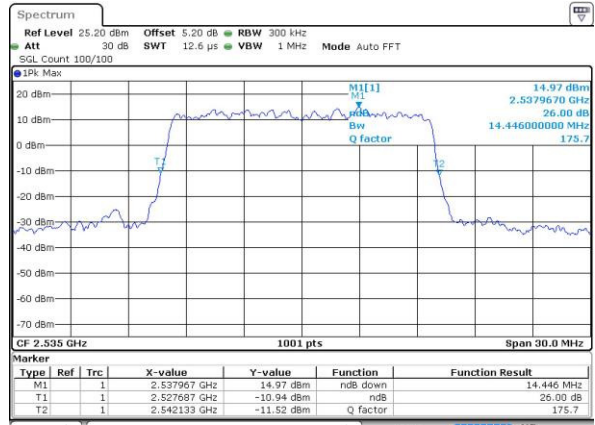

Date: 15 JUL 2016 05:28:28

Highest Channel / 5MHz / QPSK

Date: 15 JUL 2016 05:30:10

Highest Channel / 5MHz / 16QAM

Date: 15 JUL 2016 05:30:31

LTE Band 7

Lowest Channel / 10MHz / QPSK

Date: 15 JUL 2016 05:45:29

Lowest Channel / 10MHz / 16QAM

Date: 15 JUL 2016 05:45:50

Middle Channel / 10MHz / QPSK

Date: 15 JUL 2016 05:46:31

Middle Channel / 10MHz / 16QAM

Date: 15 JUL 2016 05:46:10

Highest Channel / 10MHz / QPSK

Date: 15 JUL 2016 05:46:52

Highest Channel / 10MHz / 16QAM

Date: 15 JUL 2016 07:42:12

LTE Band 7

Lowest Channel / 15MHz / QPSK

Date: 15 JUL 2016 06:02:31

Lowest Channel / 15MHz / 16QAM

Date: 15 JUL 2016 06:02:10

Middle Channel / 15MHz / QPSK

Date: 15 JUL 2016 06:02:52

Middle Channel / 15MHz / 16QAM

Date: 15 JUL 2016 06:03:13

Highest Channel / 15MHz / QPSK

Date: 15 JUL 2016 06:03:55

Highest Channel / 15MHz / 16QAM

Date: 15 JUL 2016 06:03:34

LTE Band 7