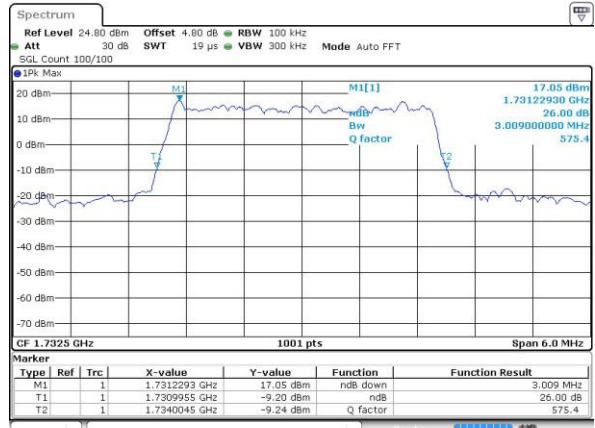

Middle Channel / 3MHz / 16QAM

Date: 14.JUL.2016 14:27:43