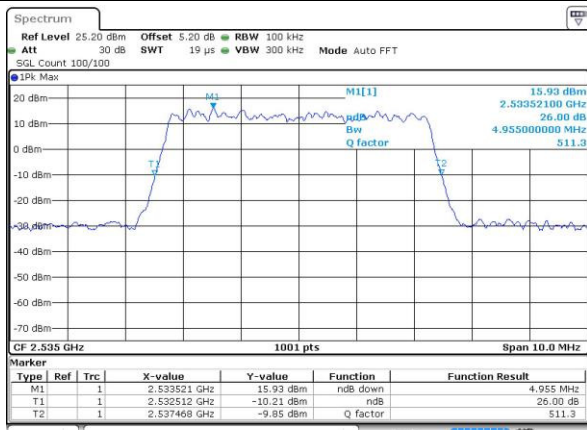

LTE Band 7

Lowest Channel / 5MHz / QPSK

Date: 15 JUL 2016 05:28:46

Lowest Channel / 5MHz / 16QAM

Date: 15 JUL 2016 05:28:07

Middle Channel / 5MHz / QPSK

Date: 15 JUL 2016 05:29:49

Middle Channel / 5MHz / 16QAM

Date: 15 JUL 2016 05:28:28

Highest Channel / 5MHz / QPSK

Date: 15 JUL 2016 05:30:10

Highest Channel / 5MHz / 16QAM

Date: 15 JUL 2016 05:30:31

LTE Band 7

Lowest Channel / 10MHz / QPSK

Date: 15 JUL 2016 05:45:29