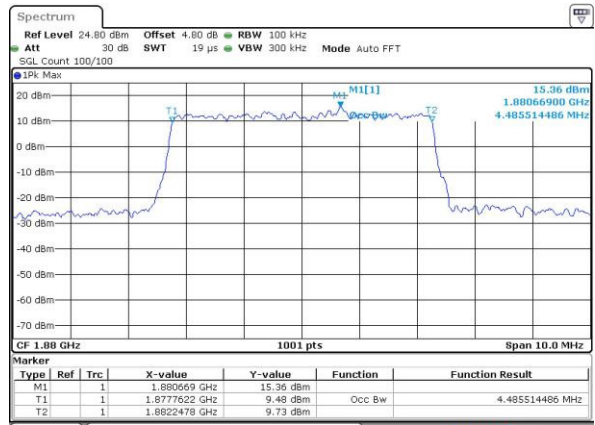

Middle Channel / 5MHz / 16QAM

Date: 14.JUL.2016 12:37:07