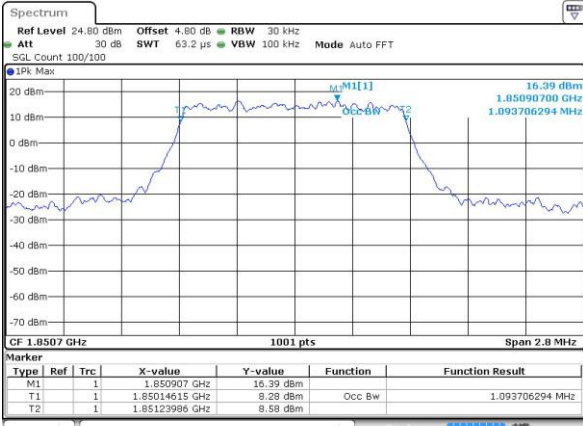

LTE Band 2

Lowest Channel / 1.4MHz / QPSK

Date: 14 JUL 2016 11:56:29