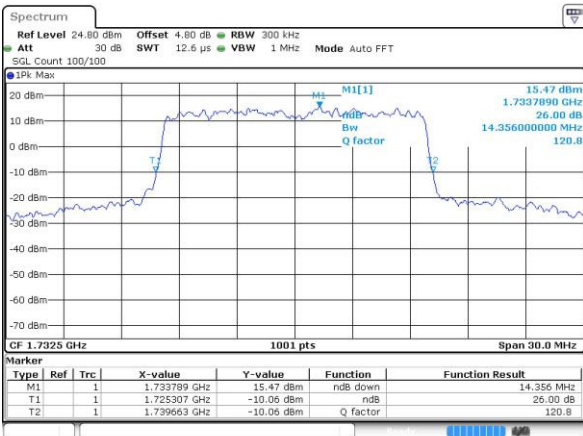

Highest Channel / 10MHz / 16QAM

Date: 14.JUL.2016 15:03:40

LTE Band 4

Lowest Channel / 15MHz / QPSK

Date: 14.JUL.2016 15:10:34

Lowest Channel / 15MHz / 16QAM

Date: 14.JUL.2016 15:10:44

Middle Channel / 15MHz / QPSK

Date: 14.JUL.2016 15:17:38

Middle Channel / 15MHz / 16QAM

Date: 14.JUL.2016 15:17:49

Highest Channel / 15MHz / QPSK

Date: 14.JUL.2016 15:20:11

Highest Channel / 15MHz / 16QAM

Date: 14.JUL.2016 15:20:21

LTE Band 4