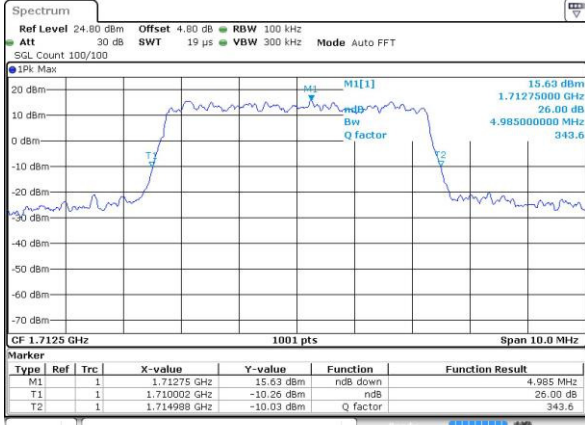

Date: 14 JUL 2016 14:10:04

Highest Channel / 1.4MHz / 16QAM

Date: 14 JUL 2016 14:10:14

LTE Band 4

Lowest Channel / 3MHz / QPSK

Date: 14.JUL.2016 14:17:08

Lowest Channel / 3MHz / 16QAM

Date: 14.JUL.2016 14:17:19

Middle Channel / 3MHz / QPSK

Date: 14.JUL.2016 14:27:32

Middle Channel / 3MHz / 16QAM

Date: 14.JUL.2016 14:27:43

Highest Channel / 3MHz / QPSK

Date: 14.JUL.2016 14:30:05

Highest Channel / 3MHz / 16QAM

Date: 14.JUL.2016 14:30:16

LTE Band 4

Lowest Channel / 5MHz / QPSK

Date: 14.JUL.2016 14:37:10

Lowest Channel / 5MHz / 16QAM

Date: 14.JUL.2016 14:37:20

Middle Channel / 5MHz / QPSK

Date: 14.JUL.2016 14:44:14

Middle Channel / 5MHz / 16QAM

Date: 14.JUL.2016 14:44:25

Highest Channel / 5MHz / QPSK

Date: 14.JUL.2016 14:46:47

Highest Channel / 5MHz / 16QAM

Date: 14.JUL.2016 14:46:58

LTE Band 4

Lowest Channel / 10MHz / QPSK

Date: 14.JUL.2016 14:53:52