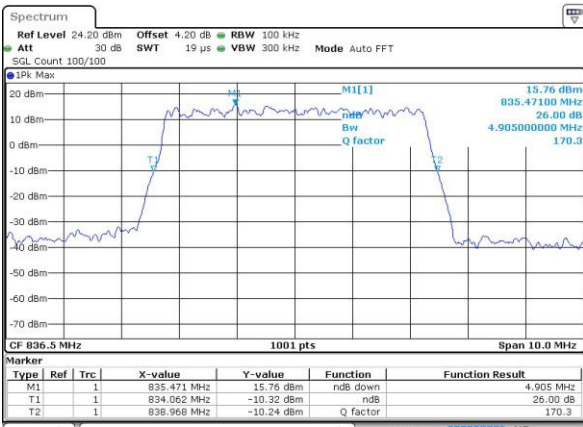

Middle Channel / 5MHz / QPSK

Date: 14 JUL 2016 23:25:52