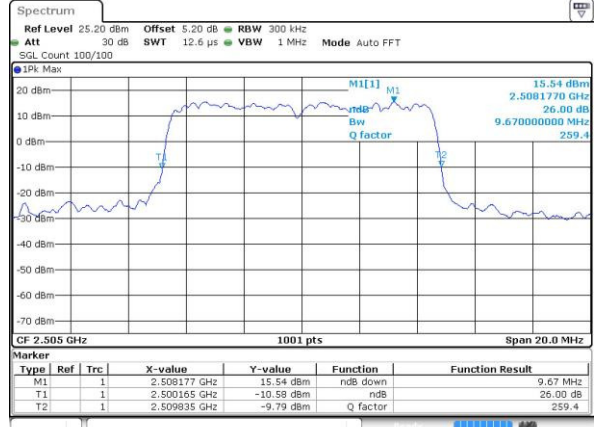

LTE Band 7

Lowest Channel / 5MHz / QPSK

Date: 15 JUL 2016 05:28:46

Lowest Channel / 5MHz / 16QAM

Date: 15 JUL 2016 05:28:07

Middle Channel / 5MHz / QPSK

Date: 15 JUL 2016 05:29:49

Middle Channel / 5MHz / 16QAM

Date: 15 JUL 2016 05:28:28

Highest Channel / 5MHz / QPSK

Date: 15 JUL 2016 05:30:10

Highest Channel / 5MHz / 16QAM

Date: 15 JUL 2016 05:30:31

LTE Band 7

Lowest Channel / 10MHz / QPSK

Date: 15 JUL 2016 05:45:29

Lowest Channel / 10MHz / 16QAM

Date: 15 JUL 2016 05:45:50

Middle Channel / 10MHz / QPSK

Date: 15 JUL 2016 05:46:31

Middle Channel / 10MHz / 16QAM

Date: 15 JUL 2016 05:46:10

Highest Channel / 10MHz / QPSK

Date: 15 JUL 2016 05:46:52