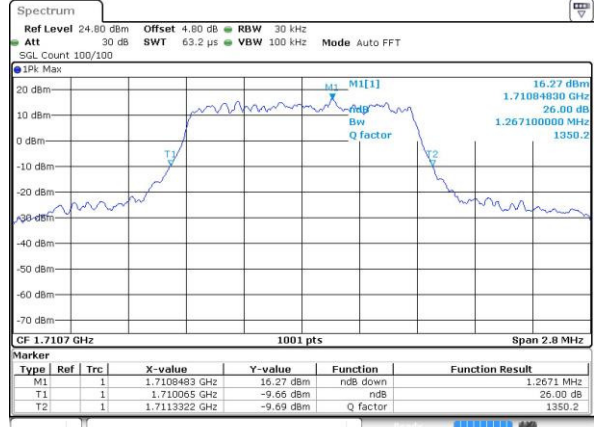

LTE Band 2

Lowest Channel / 20MHz / QPSK

Date: 14.JUL.2016 13:20:29

Lowest Channel / 20MHz / 16QAM

Date: 14.JUL.2016 13:20:40

Middle Channel / 20MHz / QPSK

Date: 14.JUL.2016 13:27:33

Middle Channel / 20MHz / 16QAM

Date: 14.JUL.2016 13:27:43

Highest Channel / 20MHz / QPSK

Date: 14.JUL.2016 13:30:05

Highest Channel / 20MHz / 16QAM

Date: 14.JUL.2016 13:30:16

LTE Band 4

Lowest Channel / 1.4MHz / QPSK

Date: 14 JUL 2016 14:00:26

Lowest Channel / 1.4MHz / 16QAM

Date: 14 JUL 2016 14:00:37

Middle Channel / 1.4MHz / QPSK

Date: 14 JUL 2016 14:07:31

Middle Channel / 1.4MHz / 16QAM

Date: 14 JUL 2016 14:07:41

Highest Channel / 1.4MHz / QPSK

Date: 14 JUL 2016 14:10:04

Highest Channel / 1.4MHz / 16QAM

Date: 14 JUL 2016 14:10:14

LTE Band 4

Lowest Channel / 3MHz / QPSK

Date: 14.JUL.2016 14:17:08

Lowest Channel / 3MHz / 16QAM

Date: 14.JUL.2016 14:17:19