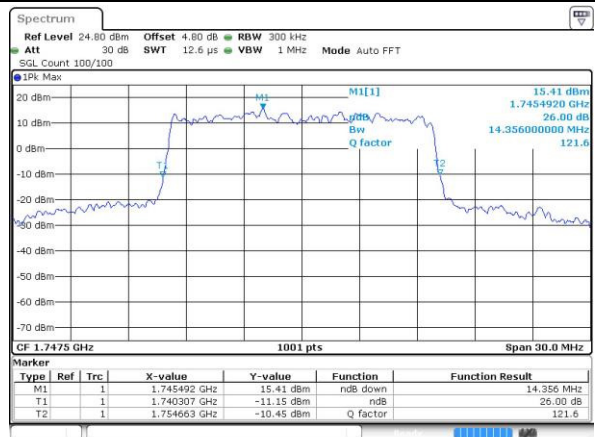

Highest Channel / 10MHz / 16QAM

Date: 14.JUL.2016 15:03:40

LTE Band 4

Lowest Channel / 15MHz / QPSK

Date: 14.JUL.2016 15:10:34

Lowest Channel / 15MHz / 16QAM

Date: 14.JUL.2016 15:10:44

Middle Channel / 15MHz / QPSK

Date: 14.JUL.2016 15:17:38

Middle Channel / 15MHz / 16QAM

Date: 14.JUL.2016 15:17:49

Highest Channel / 15MHz / QPSK

Date: 14.JUL.2016 15:20:11

Highest Channel / 15MHz / 16QAM

Date: 14.JUL.2016 15:20:21

LTE Band 4