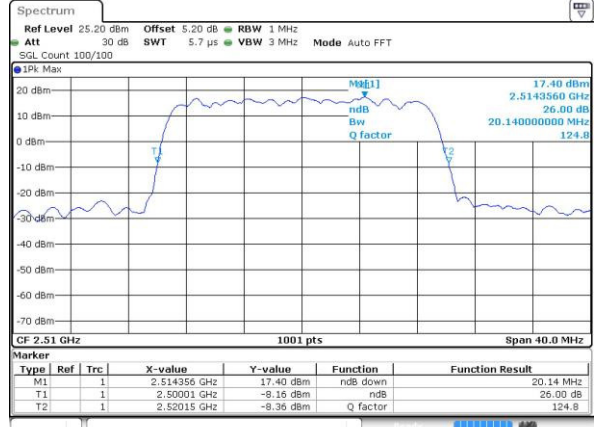

Lowest Channel / 20MHz / 16QAM

Date: 15 JUL 2016 06:18:53