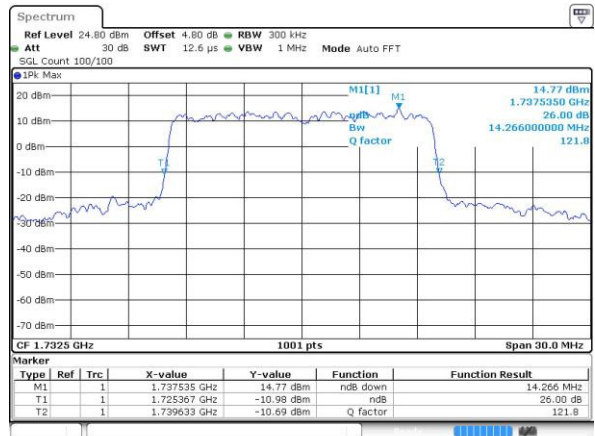

Highest Channel / 10MHz / 16QAM

Date: 14.JUL.2016 15:03:40

LTE Band 4

Lowest Channel / 15MHz / QPSK

Date: 14.JUL.2016 15:10:34

Lowest Channel / 15MHz / 16QAM

Date: 14.JUL.2016 15:10:44

Middle Channel / 15MHz / QPSK

Date: 14.JUL.2016 15:17:38

Middle Channel / 15MHz / 16QAM

Date: 14.JUL.2016 15:17:49

Highest Channel / 15MHz / QPSK

Date: 14.JUL.2016 15:20:11

Highest Channel / 15MHz / 16QAM

Date: 14.JUL.2016 15:20:21

LTE Band 4