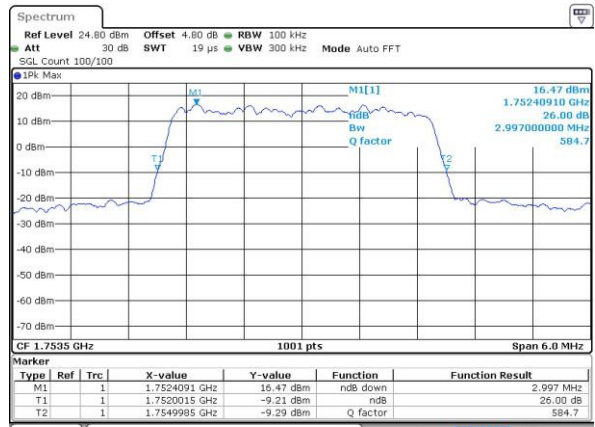

Date: 14 JUL 2016 14:10:04

Highest Channel / 1.4MHz / 16QAM

Date: 14 JUL 2016 14:10:14

LTE Band 4

Lowest Channel / 3MHz / QPSK

Date: 14.JUL.2016 14:17:08

Lowest Channel / 3MHz / 16QAM

Date: 14.JUL.2016 14:17:19

Middle Channel / 3MHz / QPSK

Date: 14.JUL.2016 14:27:32

Middle Channel / 3MHz / 16QAM

Date: 14.JUL.2016 14:27:43

Highest Channel / 3MHz / QPSK

Date: 14.JUL.2016 14:30:05

Highest Channel / 3MHz / 16QAM

Date: 14.JUL.2016 14:30:16

LTE Band 4

Lowest Channel / 5MHz / QPSK

Date: 14.JUL.2016 14:37:10

Lowest Channel / 5MHz / 16QAM

Date: 14.JUL.2016 14:37:20

Middle Channel / 5MHz / QPSK

Date: 14.JUL.2016 14:44:14

Middle Channel / 5MHz / 16QAM

Date: 14.JUL.2016 14:44:25

Highest Channel / 5MHz / QPSK

Date: 14.JUL.2016 14:46:47

Highest Channel / 5MHz / 16QAM

Date: 14.JUL.2016 14:46:58

LTE Band 4

Lowest Channel / 10MHz / QPSK

Date: 14.JUL.2016 14:53:52