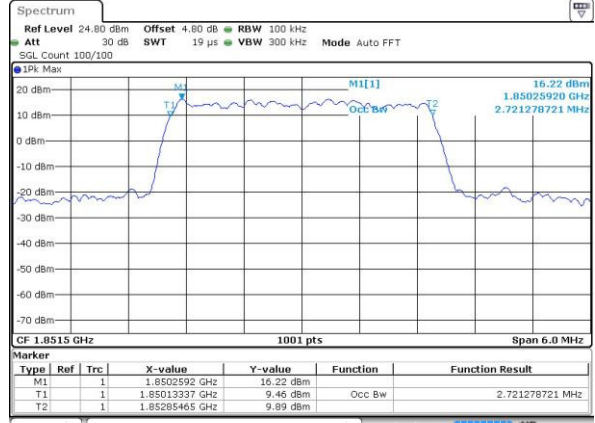

Lowest Channel / 3MHz / 16QAM

Date: 14 JUL 2016 12:13:22