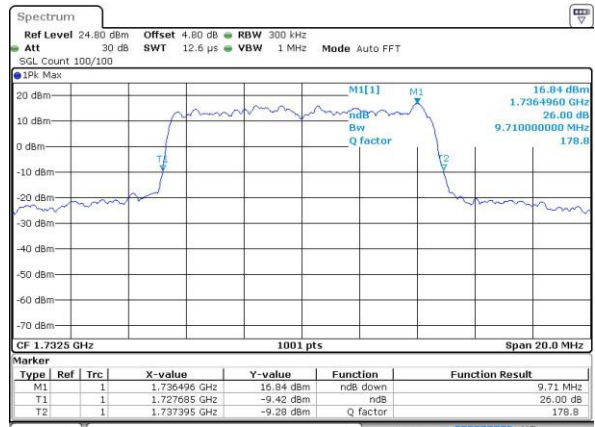

Date: 14.JUL.2016 14:44:25

Highest Channel / 5MHz / QPSK

Date: 14.JUL.2016 14:46:47

Highest Channel / 5MHz / 16QAM

Date: 14.JUL.2016 14:46:58

LTE Band 4

Lowest Channel / 10MHz / QPSK

Date: 14.JUL.2016 14:53:52

Lowest Channel / 10MHz / 16QAM

Date: 14.JUL.2016 14:54:02

Middle Channel / 10MHz / QPSK

Date: 14.JUL.2016 15:00:56

Middle Channel / 10MHz / 16QAM

Date: 14.JUL.2016 15:01:07

Highest Channel / 10MHz / QPSK

Date: 14.JUL.2016 15:03:29

Highest Channel / 10MHz / 16QAM

Date: 14.JUL.2016 15:03:40

LTE Band 4

Lowest Channel / 15MHz / QPSK

Date: 14.JUL.2016 15:10:34

Lowest Channel / 15MHz / 16QAM

Date: 14.JUL.2016 15:10:44

Middle Channel / 15MHz / QPSK

Date: 14.JUL.2016 15:17:38

Middle Channel / 15MHz / 16QAM

Date: 14.JUL.2016 15:17:49

Highest Channel / 15MHz / QPSK

Date: 14.JUL.2016 15:20:11

Highest Channel / 15MHz / 16QAM

Date: 14.JUL.2016 15:20:21

LTE Band 4