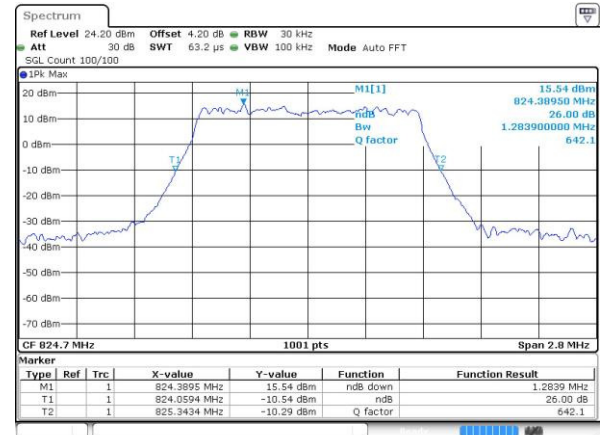

Highest Channel / 20MHz / QPSK

Date: 14 JUL 2016 15:36:52

Highest Channel / 20MHz / 16QAM

Date: 14 JUL 2016 15:37:03

LTE Band 5

Lowest Channel / 1.4MHz / QPSK

Date: 14.JUL.2016 22:05:38

Lowest Channel / 1.4MHz / 16QAM