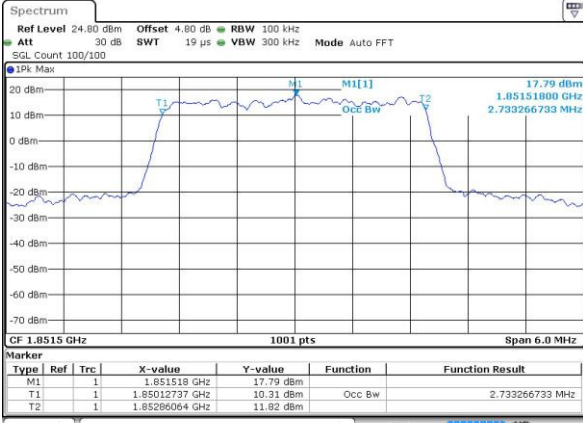

LTE Band 2

Lowest Channel / 1.4MHz / QPSK

Date: 14 JUL 2016 11:56:29

Lowest Channel / 1.4MHz / 16QAM

Date: 14 JUL 2016 11:56:39

Middle Channel / 1.4MHz / QPSK

Date: 14 JUL 2016 12:03:34

Middle Channel / 1.4MHz / 16QAM

Date: 14 JUL 2016 12:03:45

Highest Channel / 1.4MHz / QPSK

Date: 14 JUL 2016 12:06:07

Highest Channel / 1.4MHz / 16QAM

Date: 14 JUL 2016 12:06:17

LTE Band 2

Lowest Channel / 3MHz / QPSK

Date: 14 JUL 2016 12:13:12

Lowest Channel / 3MHz / 16QAM

Date: 14 JUL 2016 12:13:22

Middle Channel / 3MHz / QPSK

Date: 14 JUL 2016 12:20:16

Middle Channel / 3MHz / 16QAM

Date: 14 JUL 2016 12:20:27

Highest Channel / 3MHz / QPSK

Date: 14 JUL 2016 12:22:49