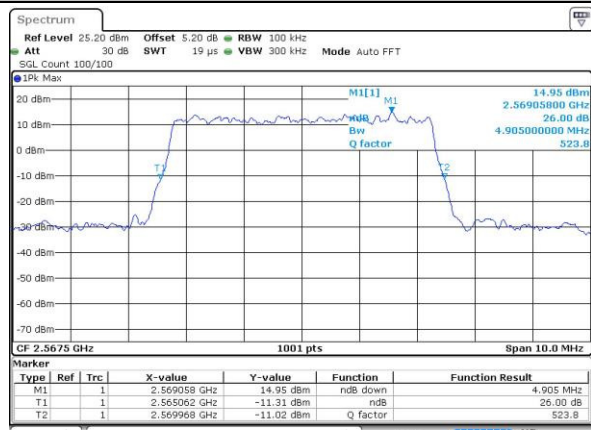

LTE Band 7

Lowest Channel / 5MHz / QPSK

Date: 15 JUL 2016 05:28:46

Lowest Channel / 5MHz / 16QAM

Date: 15 JUL 2016 05:28:07

Middle Channel / 5MHz / QPSK

Date: 15 JUL 2016 05:29:49

Middle Channel / 5MHz / 16QAM

Date: 15 JUL 2016 05:28:28

Highest Channel / 5MHz / QPSK

Date: 15 JUL 2016 05:30:10

Highest Channel / 5MHz / 16QAM

Date: 15 JUL 2016 05:30:31

LTE Band 7

Lowest Channel / 10MHz / QPSK

Date: 15 JUL 2016 05:45:29