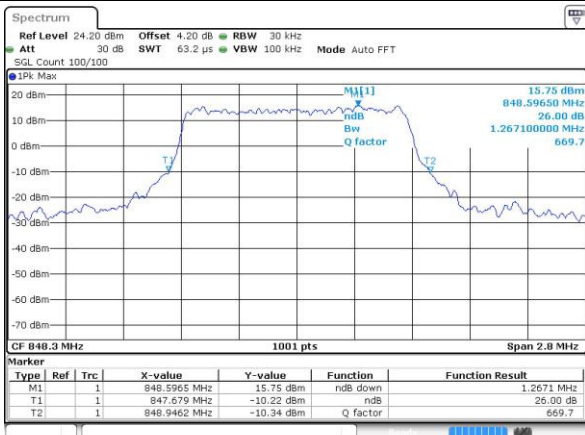

Highest Channel / 20MHz / QPSK

Date: 14 JUL 2016 15:36:52

Highest Channel / 20MHz / 16QAM

Date: 14 JUL 2016 15:37:03

LTE Band 5

Lowest Channel / 1.4MHz / QPSK

Date: 14.JUL.2016 22:05:38

Lowest Channel / 1.4MHz / 16QAM

Date: 14.JUL.2016 22:05:28

Middle Channel / 1.4MHz / QPSK

Date: 14.JUL.2016 22:20:32

Middle Channel / 1.4MHz / 16QAM

Date: 14.JUL.2016 22:20:42

Highest Channel / 1.4MHz / QPSK

Date: 14.JUL.2016 22:23:04

Highest Channel / 1.4MHz / 16QAM

Date: 14.JUL.2016 22:23:14

LTE Band 5

Lowest Channel / 3MHz / QPSK

Date: 14.JUL.2016 22:38:08

Lowest Channel / 3MHz / 16QAM

Date: 14.JUL.2016 22:38:18

Middle Channel / 3MHz / QPSK

Date: 14.JUL.2016 22:53:12