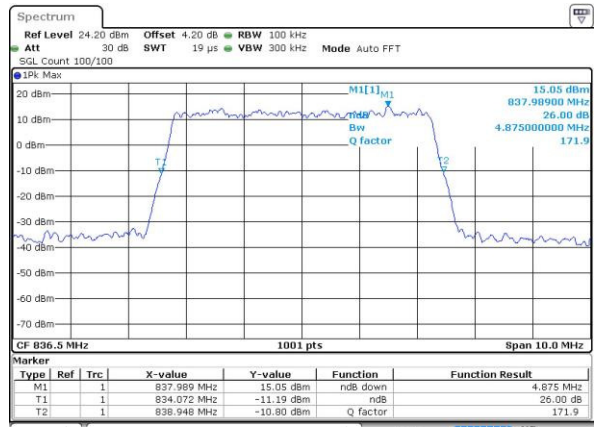

Middle Channel / 3MHz / 16QAM

Date: 14.JUL.2016 22:53:22

Highest Channel / 3MHz / QPSK

Date: 14.JUL.2016 22:55:44

Highest Channel / 3MHz / 16QAM

Date: 14.JUL.2016 22:55:54

LTE Band 5

Lowest Channel / 5MHz / QPSK

Date: 14 JUL 2016 23:10:48

Lowest Channel / 5MHz / 16QAM

Date: 14 JUL 2016 23:10:58

Middle Channel / 5MHz / QPSK

Date: 14 JUL 2016 23:25:52

Middle Channel / 5MHz / 16QAM

Date: 14 JUL 2016 23:26:02

Highest Channel / 5MHz / QPSK

Date: 14 JUL 2016 23:28:24

Highest Channel / 5MHz / 16QAM

Date: 14 JUL 2016 23:28:34

LTE Band 5

Lowest Channel / 10MHz / QPSK

Date: 14 JUL 2016 23:43:28

Lowest Channel / 10MHz / 16QAM

Date: 14 JUL 2016 23:43:39