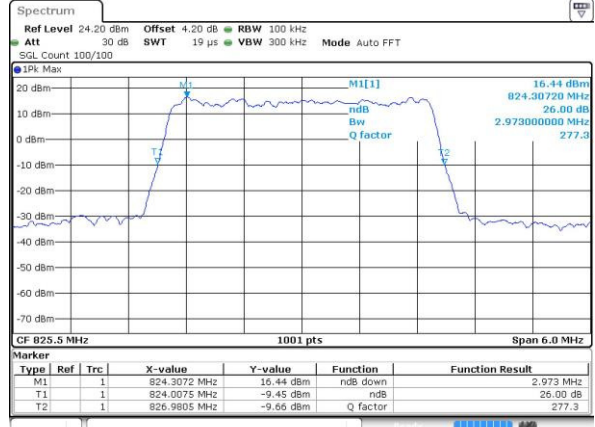

Date: 14.JUL.2016 22:05:28

Middle Channel / 1.4MHz / QPSK

Date: 14.JUL.2016 22:20:32

Middle Channel / 1.4MHz / 16QAM

Date: 14.JUL.2016 22:20:42

Highest Channel / 1.4MHz / QPSK

Date: 14.JUL.2016 22:23:04

Highest Channel / 1.4MHz / 16QAM

Date: 14.JUL.2016 22:23:14

LTE Band 5

Lowest Channel / 3MHz / QPSK

Date: 14.JUL.2016 22:38:08

Lowest Channel / 3MHz / 16QAM

Date: 14.JUL.2016 22:38:18

Middle Channel / 3MHz / QPSK

Date: 14.JUL.2016 22:53:12

Middle Channel / 3MHz / 16QAM

Date: 14.JUL.2016 22:53:22

Highest Channel / 3MHz / QPSK

Date: 14.JUL.2016 22:55:44

Highest Channel / 3MHz / 16QAM

Date: 14.JUL.2016 22:55:54

LTE Band 5

Lowest Channel / 5MHz / QPSK