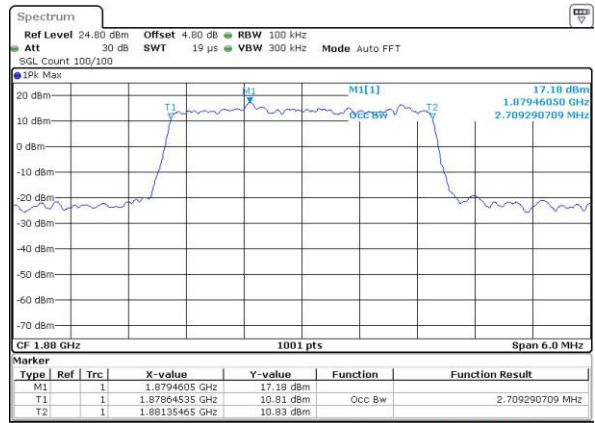

Date: 14 JUL 2016 12:03:45

Highest Channel / 1.4MHz / QPSK

Date: 14 JUL 2016 12:06:07

Highest Channel / 1.4MHz / 16QAM

Date: 14 JUL 2016 12:06:17

LTE Band 2

Lowest Channel / 3MHz / QPSK

Date: 14 JUL 2016 12:13:12

Lowest Channel / 3MHz / 16QAM

Date: 14 JUL 2016 12:13:22

Middle Channel / 3MHz / QPSK

Date: 14 JUL 2016 12:20:16

Middle Channel / 3MHz / 16QAM

Date: 14 JUL 2016 12:20:27

Highest Channel / 3MHz / QPSK

Date: 14 JUL 2016 12:22:49

Highest Channel / 3MHz / 16QAM

Date: 14 JUL 2016 12:22:59

LTE Band 2

Lowest Channel / 5MHz / QPSK

Date: 14.JUL.2016 12:29:52

Lowest Channel / 5MHz / 16QAM

Date: 14.JUL.2016 12:30:03

Middle Channel / 5MHz / QPSK