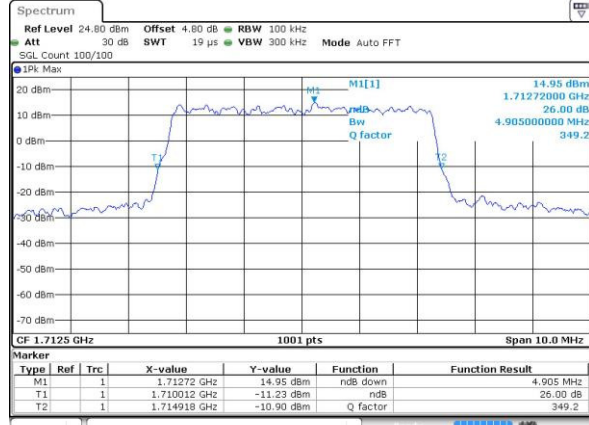

Date: 14 JUL 2016 14:10:04

Highest Channel / 1.4MHz / 16QAM

Date: 14 JUL 2016 14:10:14

LTE Band 4

Lowest Channel / 3MHz / QPSK

Date: 14.JUL.2016 14:17:08

Lowest Channel / 3MHz / 16QAM

Date: 14.JUL.2016 14:17:19

Middle Channel / 3MHz / QPSK

Date: 14.JUL.2016 14:27:32

Middle Channel / 3MHz / 16QAM

Date: 14.JUL.2016 14:27:43

Highest Channel / 3MHz / QPSK

Date: 14.JUL.2016 14:30:05

Highest Channel / 3MHz / 16QAM

Date: 14.JUL.2016 14:30:16

LTE Band 4

Lowest Channel / 5MHz / QPSK

Date: 14.JUL.2016 14:37:10

Lowest Channel / 5MHz / 16QAM

Date: 14.JUL.2016 14:37:20

Middle Channel / 5MHz / QPSK

Date: 14.JUL.2016 14:44:14

Middle Channel / 5MHz / 16QAM

Date: 14.JUL.2016 14:44:25

Highest Channel / 5MHz / QPSK

Date: 14.JUL.2016 14:46:47

Highest Channel / 5MHz / 16QAM

Date: 14.JUL.2016 14:46:58

LTE Band 4

Lowest Channel / 10MHz / QPSK

Date: 14.JUL.2016 14:53:52