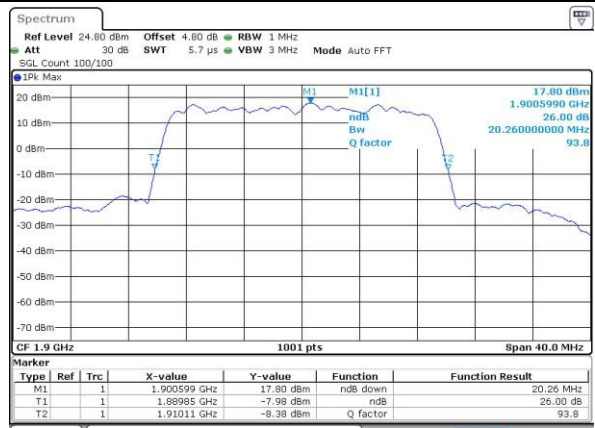

LTE Band 2

Lowest Channel / 20MHz / QPSK

Date: 14.JUL.2016 13:20:29

Lowest Channel / 20MHz / 16QAM

Date: 14.JUL.2016 13:20:40

Middle Channel / 20MHz / QPSK

Date: 14.JUL.2016 13:27:33

Middle Channel / 20MHz / 16QAM

Date: 14.JUL.2016 13:27:43

Highest Channel / 20MHz / QPSK

Date: 14.JUL.2016 13:30:05

Highest Channel / 20MHz / 16QAM

Date: 14.JUL.2016 13:30:16

LTE Band 4

Lowest Channel / 1.4MHz / QPSK

Date: 14 JUL 2016 14:00:26