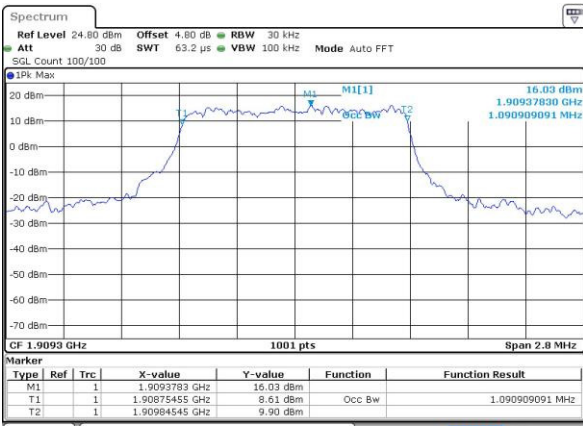

Mode	LTE Band 7 : 99%OBW(MHz)											
	1.4MHz		3MHz		5MHz		10MHz		15MHz		20MHz	
Mod.	QPSK	16QAM	QPSK	16QAM	QPSK	16QAM	QPSK	16QAM	QPSK	16QAM	QPSK	16QAM
Lowest CH	-	-	-	-	4.51	4.49	9.01	9.01	13.43	13.46	18.34	18.34
Middle CH	-	-	-	-	4.49	4.49	8.99	9.05	13.46	13.46	18.30	18.30
Highest CH	-	-	-	-	4.50	4.49	9.03	8.99	13.43	13.43	18.34	18.18

LTE Band 2

Lowest Channel / 1.4MHz / QPSK

Date: 14 JUL 2016 11:56:29

Lowest Channel / 1.4MHz / 16QAM

Date: 14 JUL 2016 11:56:39

Middle Channel / 1.4MHz / QPSK

Date: 14 JUL 2016 12:03:34

Middle Channel / 1.4MHz / 16QAM

Date: 14 JUL 2016 12:03:45

Highest Channel / 1.4MHz / QPSK

Date: 14 JUL 2016 12:06:07

Highest Channel / 1.4MHz / 16QAM

Date: 14 JUL 2016 12:06:17

LTE Band 2

Lowest Channel / 3MHz / QPSK

Date: 14 JUL 2016 12:13:12