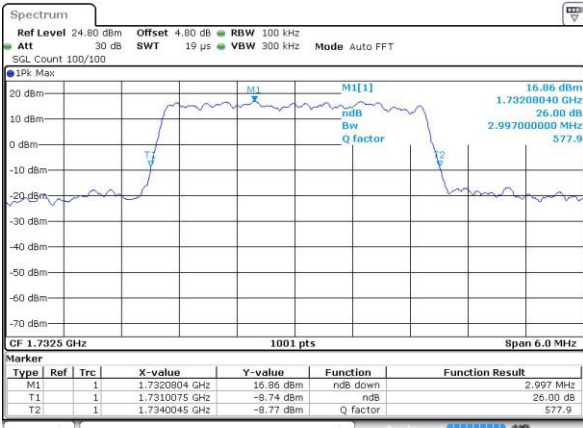

Middle Channel / 3MHz / QPSK

Date: 14.JUL.2016 14:27:32