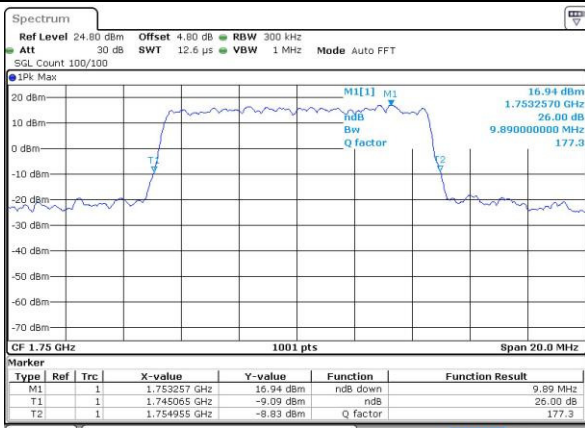

Date: 14.JUL.2016 14:44:25

Highest Channel / 5MHz / QPSK

Date: 14.JUL.2016 14:46:47

Highest Channel / 5MHz / 16QAM

Date: 14.JUL.2016 14:46:58

LTE Band 4

Lowest Channel / 10MHz / QPSK

Date: 14.JUL.2016 14:53:52

Lowest Channel / 10MHz / 16QAM

Date: 14.JUL.2016 14:54:02

Middle Channel / 10MHz / QPSK

Date: 14.JUL.2016 15:00:56

Middle Channel / 10MHz / 16QAM

Date: 14.JUL.2016 15:01:07

Highest Channel / 10MHz / QPSK

Date: 14.JUL.2016 15:03:29

Highest Channel / 10MHz / 16QAM

Date: 14.JUL.2016 15:03:40

LTE Band 4

Lowest Channel / 15MHz / QPSK

Date: 14.JUL.2016 15:10:34

Lowest Channel / 15MHz / 16QAM

Date: 14.JUL.2016 15:10:44

Middle Channel / 15MHz / QPSK