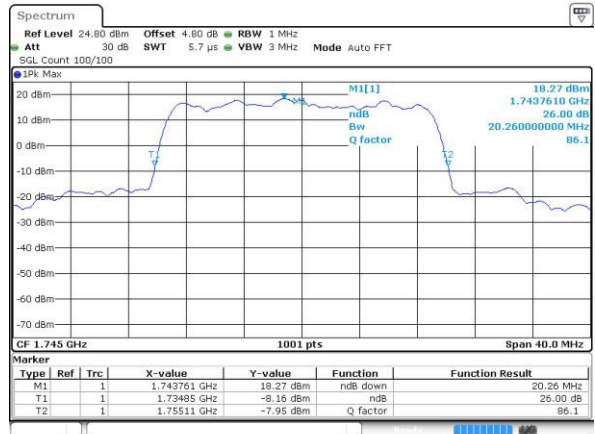

Date: 14.JUL.2016 15:17:38

Middle Channel / 15MHz / 16QAM

Date: 14.JUL.2016 15:17:49

Highest Channel / 15MHz / QPSK

Date: 14.JUL.2016 15:20:11

Highest Channel / 15MHz / 16QAM

Date: 14.JUL.2016 15:20:21

LTE Band 4

Lowest Channel / 20MHz / QPSK

Date: 14 JUL 2016 15:27:15

Lowest Channel / 20MHz / 16QAM

Date: 14 JUL 2016 15:27:26

Middle Channel / 20MHz / QPSK

Date: 14 JUL 2016 15:34:20

Middle Channel / 20MHz / 16QAM

Date: 14 JUL 2016 15:34:30

Highest Channel / 20MHz / QPSK

Date: 14 JUL 2016 15:36:52

Highest Channel / 20MHz / 16QAM

Date: 14 JUL 2016 15:37:03

LTE Band 5

Lowest Channel / 1.4MHz / QPSK

Date: 14.JUL.2016 22:05:38

Lowest Channel / 1.4MHz / 16QAM