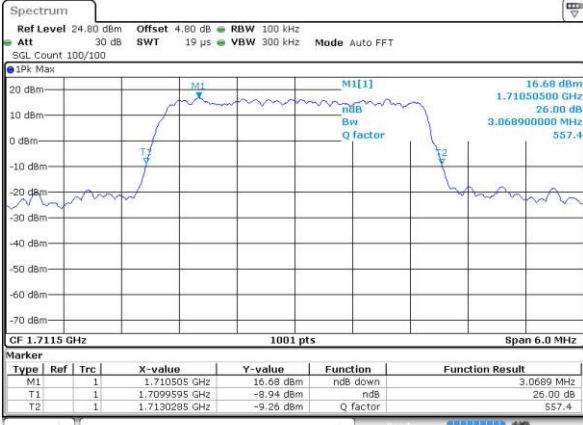

Date: 14 JUL 2016 14:10:04

Highest Channel / 1.4MHz / 16QAM

Date: 14 JUL 2016 14:10:14

LTE Band 4

Lowest Channel / 3MHz / QPSK

Date: 14.JUL.2016 14:17:08

Lowest Channel / 3MHz / 16QAM

Date: 14.JUL.2016 14:17:19