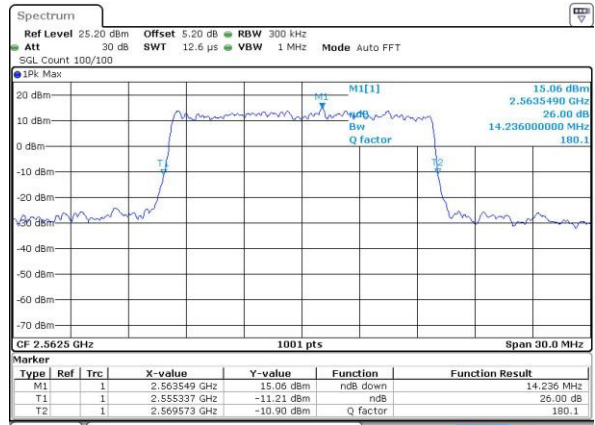

Highest Channel / 10MHz / 16QAM

Date: 15 JUL 2016 07:42:12

LTE Band 7

Lowest Channel / 15MHz / QPSK

Date: 15 JUL 2016 06:02:31

Lowest Channel / 15MHz / 16QAM

Date: 15 JUL 2016 06:02:10

Middle Channel / 15MHz / QPSK

Date: 15 JUL 2016 06:02:52

Middle Channel / 15MHz / 16QAM

Date: 15 JUL 2016 06:03:13

Highest Channel / 15MHz / QPSK

Date: 15 JUL 2016 06:03:55

Highest Channel / 15MHz / 16QAM

Date: 15 JUL 2016 06:03:34

LTE Band 7