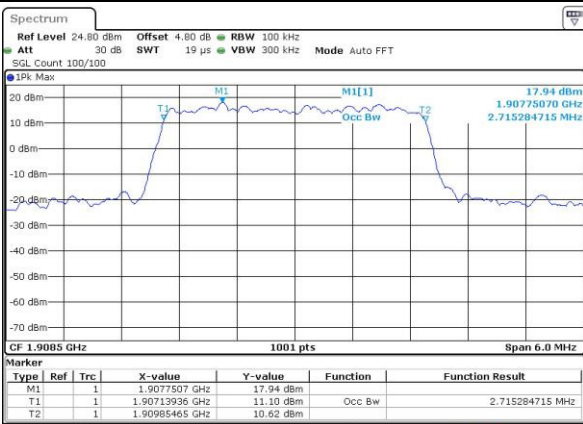

Date: 14 JUL 2016 12:03:45

Highest Channel / 1.4MHz / QPSK

Date: 14 JUL 2016 12:06:07

Highest Channel / 1.4MHz / 16QAM

Date: 14 JUL 2016 12:06:17

LTE Band 2

Lowest Channel / 3MHz / QPSK

Date: 14 JUL 2016 12:13:12

Lowest Channel / 3MHz / 16QAM

Date: 14 JUL 2016 12:13:22

Middle Channel / 3MHz / QPSK

Date: 14 JUL 2016 12:20:16

Middle Channel / 3MHz / 16QAM

Date: 14 JUL 2016 12:20:27

Highest Channel / 3MHz / QPSK

Date: 14 JUL 2016 12:22:49

Highest Channel / 3MHz / 16QAM

Date: 14 JUL 2016 12:22:59

LTE Band 2

Lowest Channel / 5MHz / QPSK

Date: 14.JUL.2016 12:29:52

Lowest Channel / 5MHz / 16QAM

Date: 14.JUL.2016 12:30:03

Middle Channel / 5MHz / QPSK