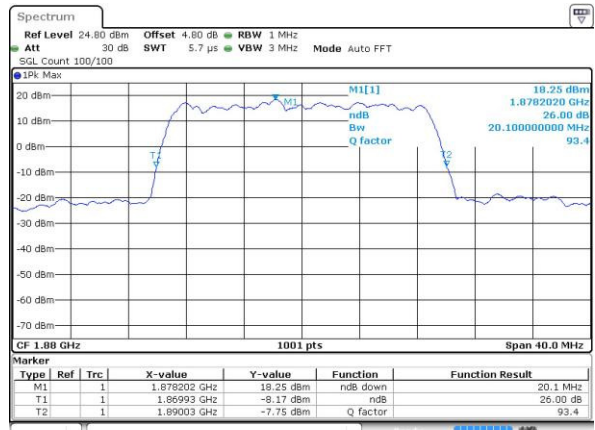

LTE Band 2

Lowest Channel / 20MHz / QPSK

Date: 14.JUL.2016 13:20:29

Lowest Channel / 20MHz / 16QAM

Date: 14.JUL.2016 13:20:40

Middle Channel / 20MHz / QPSK

Date: 14.JUL.2016 13:27:33

Middle Channel / 20MHz / 16QAM

Date: 14.JUL.2016 13:27:43

Highest Channel / 20MHz / QPSK

Date: 14.JUL.2016 13:30:05

Highest Channel / 20MHz / 16QAM

Date: 14.JUL.2016 13:30:16

LTE Band 4

Lowest Channel / 1.4MHz / QPSK

Date: 14 JUL 2016 14:00:26