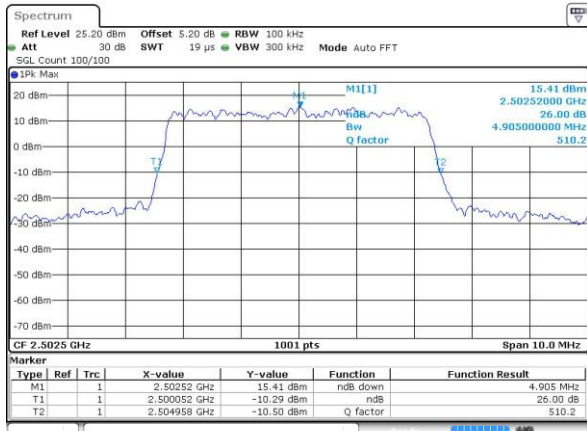

Date: 14 JUL 2016 23:28:24

Highest Channel / 5MHz / 16QAM

Date: 14 JUL 2016 23:28:34

LTE Band 5

Lowest Channel / 10MHz / QPSK

Date: 14 JUL 2016 23:43:28

Lowest Channel / 10MHz / 16QAM

Date: 14 JUL 2016 23:43:39

Middle Channel / 10MHz / QPSK

Date: 14 JUL 2016 23:58:32

Middle Channel / 10MHz / 16QAM

Date: 14 JUL 2016 23:58:43

Highest Channel / 10MHz / QPSK

Date: 15 JUL 2016 00:01:04

Highest Channel / 10MHz / 16QAM

Date: 15 JUL 2016 00:01:15

LTE Band 7

Lowest Channel / 5MHz / QPSK

Date: 15 JUL 2016 05:28:46

Lowest Channel / 5MHz / 16QAM

Date: 15 JUL 2016 05:28:07

Middle Channel / 5MHz / QPSK

Date: 15 JUL 2016 05:29:49

Middle Channel / 5MHz / 16QAM

Date: 15 JUL 2016 05:28:28

Highest Channel / 5MHz / QPSK

Date: 15 JUL 2016 05:30:10

Highest Channel / 5MHz / 16QAM

Date: 15 JUL 2016 05:30:31

LTE Band 7

Lowest Channel / 10MHz / QPSK

Date: 15 JUL 2016 05:45:29