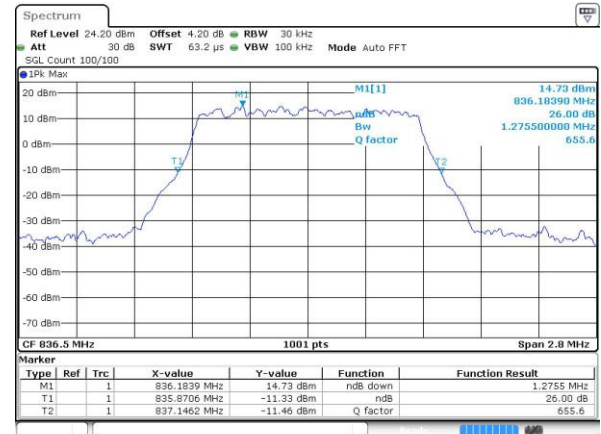

Highest Channel / 20MHz / QPSK

Date: 14 JUL 2016 15:36:52

Highest Channel / 20MHz / 16QAM

Date: 14 JUL 2016 15:37:03

LTE Band 5

Lowest Channel / 1.4MHz / QPSK

Date: 14.JUL.2016 22:05:38

Lowest Channel / 1.4MHz / 16QAM

Date: 14.JUL.2016 22:05:28

Middle Channel / 1.4MHz / QPSK

Date: 14.JUL.2016 22:20:32

Middle Channel / 1.4MHz / 16QAM

Date: 14.JUL.2016 22:20:42

Highest Channel / 1.4MHz / QPSK

Date: 14.JUL.2016 22:23:04

Highest Channel / 1.4MHz / 16QAM