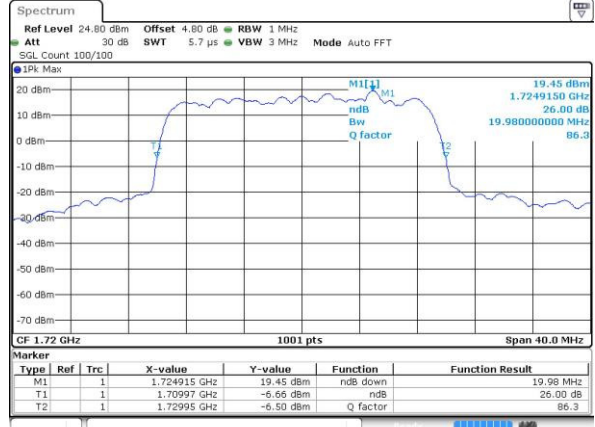

Lowest Channel / 20MHz / 16QAM

Date: 14 JUL 2016 15:27:26