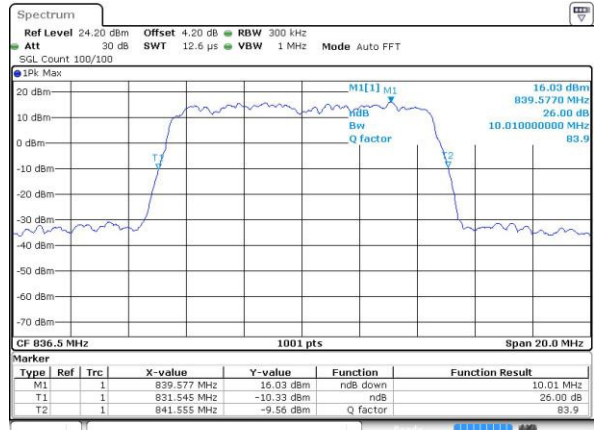

Middle Channel / 10MHz / 16QAM

Date: 14 JUL 2016 23:58:43