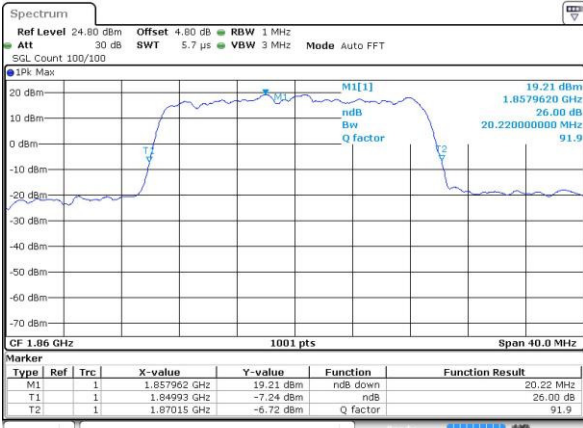

LTE Band 2

Lowest Channel / 20MHz / QPSK

Date: 14.JUL.2016 13:20:29

Lowest Channel / 20MHz / 16QAM

Date: 14.JUL.2016 13:20:40

Middle Channel / 20MHz / QPSK

Date: 14.JUL.2016 13:27:33

Middle Channel / 20MHz / 16QAM

Date: 14.JUL.2016 13:27:43

Highest Channel / 20MHz / QPSK

Date: 14.JUL.2016 13:30:05

Highest Channel / 20MHz / 16QAM

Date: 14.JUL.2016 13:30:16

LTE Band 4

Lowest Channel / 1.4MHz / QPSK

Date: 14 JUL 2016 14:00:26