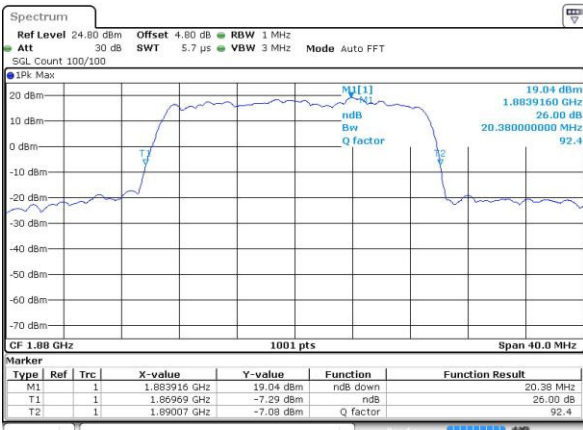

LTE Band 2

Lowest Channel / 20MHz / QPSK

Date: 14.JUL.2016 13:20:29

Lowest Channel / 20MHz / 16QAM

Date: 14.JUL.2016 13:20:40

Middle Channel / 20MHz / QPSK

Date: 14.JUL.2016 13:27:33

Middle Channel / 20MHz / 16QAM

Date: 14.JUL.2016 13:27:43

Highest Channel / 20MHz / QPSK

Date: 14.JUL.2016 13:30:05

Highest Channel / 20MHz / 16QAM

Date: 14.JUL.2016 13:30:16

LTE Band 4

Lowest Channel / 1.4MHz / QPSK

Date: 14 JUL 2016 14:00:26