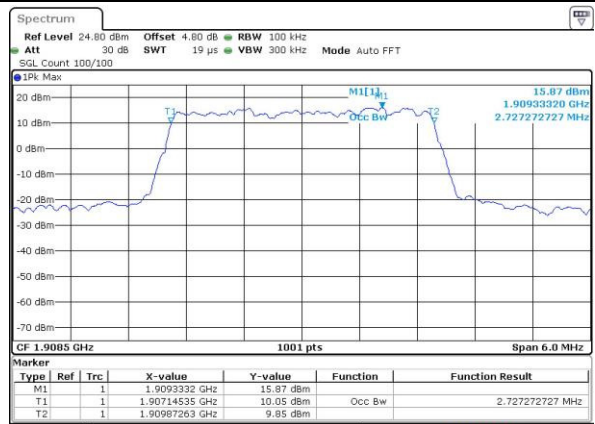

Date: 14 JUL 2016 12:03:45

Highest Channel / 1.4MHz / QPSK

Date: 14 JUL 2016 12:06:07

Highest Channel / 1.4MHz / 16QAM

Date: 14 JUL 2016 12:06:17

LTE Band 2

Lowest Channel / 3MHz / QPSK

Date: 14 JUL 2016 12:13:12

Lowest Channel / 3MHz / 16QAM

Date: 14 JUL 2016 12:13:22

Middle Channel / 3MHz / QPSK

Date: 14 JUL 2016 12:20:16

Middle Channel / 3MHz / 16QAM

Date: 14 JUL 2016 12:20:27

Highest Channel / 3MHz / QPSK

Date: 14 JUL 2016 12:22:49

Highest Channel / 3MHz / 16QAM

Date: 14 JUL 2016 12:22:59

LTE Band 2

Lowest Channel / 5MHz / QPSK

Date: 14.JUL.2016 12:29:52

Lowest Channel / 5MHz / 16QAM

Date: 14.JUL.2016 12:30:03

Middle Channel / 5MHz / QPSK