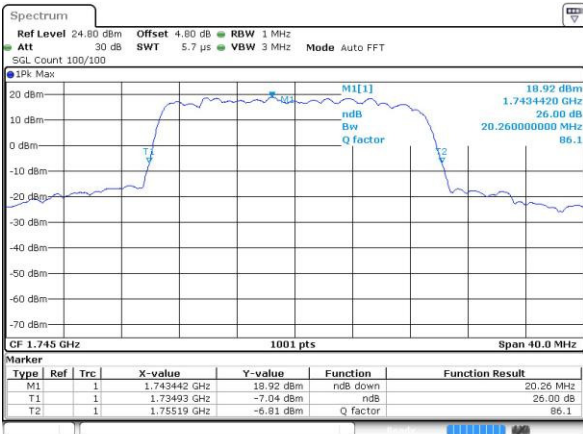

Lowest Channel / 20MHz / QPSK

Date: 14 JUL 2016 15:27:15

Lowest Channel / 20MHz / 16QAM

Date: 14 JUL 2016 15:27:26

Middle Channel / 20MHz / QPSK

Date: 14 JUL 2016 15:34:20

Middle Channel / 20MHz / 16QAM

Date: 14 JUL 2016 15:34:30

Highest Channel / 20MHz / QPSK

Date: 14 JUL 2016 15:36:52

Highest Channel / 20MHz / 16QAM

Date: 14 JUL 2016 15:37:03

LTE Band 5

Lowest Channel / 1.4MHz / QPSK

Date: 14.JUL.2016 22:05:38

Lowest Channel / 1.4MHz / 16QAM