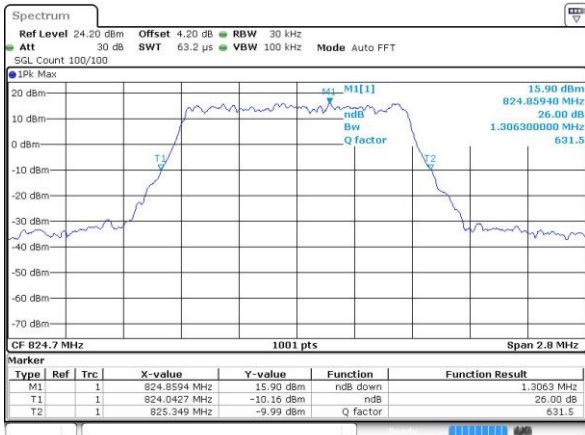

Highest Channel / 20MHz / QPSK

Date: 14 JUL 2016 15:36:52

Highest Channel / 20MHz / 16QAM

Date: 14 JUL 2016 15:37:03

LTE Band 5

Lowest Channel / 1.4MHz / QPSK

Date: 14.JUL.2016 22:05:38

Lowest Channel / 1.4MHz / 16QAM

Date: 14.JUL.2016 22:05:28

Middle Channel / 1.4MHz / QPSK

Date: 14.JUL.2016 22:20:32

Middle Channel / 1.4MHz / 16QAM

Date: 14.JUL.2016 22:20:42

Highest Channel / 1.4MHz / QPSK

Date: 14.JUL.2016 22:23:04

Highest Channel / 1.4MHz / 16QAM