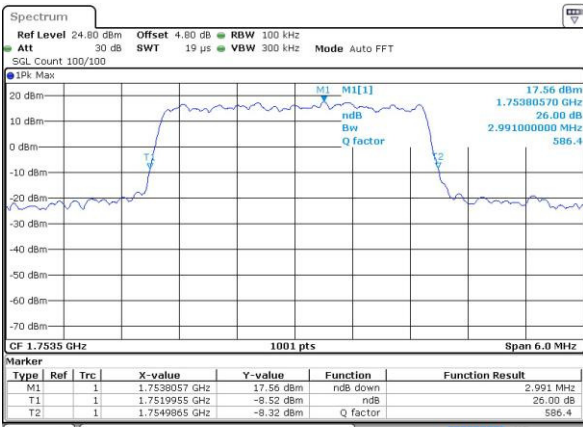

Date: 14 JUL 2016 14:10:04

Highest Channel / 1.4MHz / 16QAM

Date: 14 JUL 2016 14:10:14

LTE Band 4

Lowest Channel / 3MHz / QPSK

Date: 14.JUL.2016 14:17:08

Lowest Channel / 3MHz / 16QAM

Date: 14.JUL.2016 14:17:19

Middle Channel / 3MHz / QPSK

Date: 14.JUL.2016 14:27:32

Middle Channel / 3MHz / 16QAM

Date: 14.JUL.2016 14:27:43

Highest Channel / 3MHz / QPSK

Date: 14.JUL.2016 14:30:05

Highest Channel / 3MHz / 16QAM

Date: 14.JUL.2016 14:30:16

LTE Band 4

Lowest Channel / 5MHz / QPSK

Date: 14.JUL.2016 14:37:10

Lowest Channel / 5MHz / 16QAM

Date: 14.JUL.2016 14:37:20

Middle Channel / 5MHz / QPSK

Date: 14.JUL.2016 14:44:14

Middle Channel / 5MHz / 16QAM

Date: 14.JUL.2016 14:44:25

Highest Channel / 5MHz / QPSK

Date: 14.JUL.2016 14:46:47

Highest Channel / 5MHz / 16QAM

Date: 14.JUL.2016 14:46:58

LTE Band 4

Lowest Channel / 10MHz / QPSK

Date: 14.JUL.2016 14:53:52