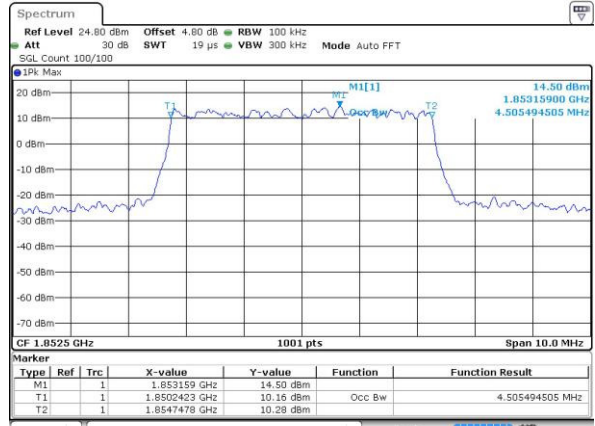

Highest Channel / 3MHz / 16QAM

Date: 14 JUL 2016 12:22:59

LTE Band 2

Lowest Channel / 5MHz / QPSK

Date: 14.JUL.2016 12:29:52

Lowest Channel / 5MHz / 16QAM

Date: 14.JUL.2016 12:30:03

Middle Channel / 5MHz / QPSK