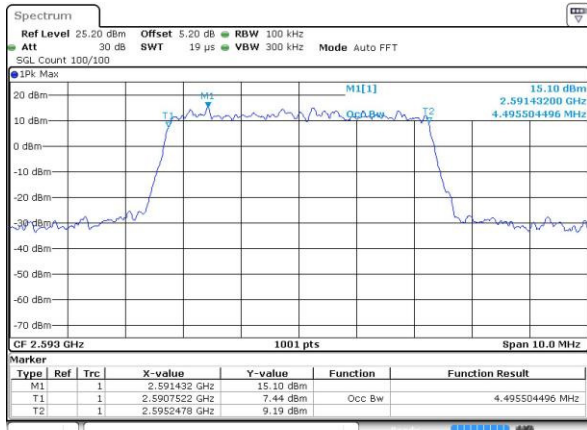

Middle Channel / 5MHz / QPSK

Date: 23 JUL 2016 01:45:58