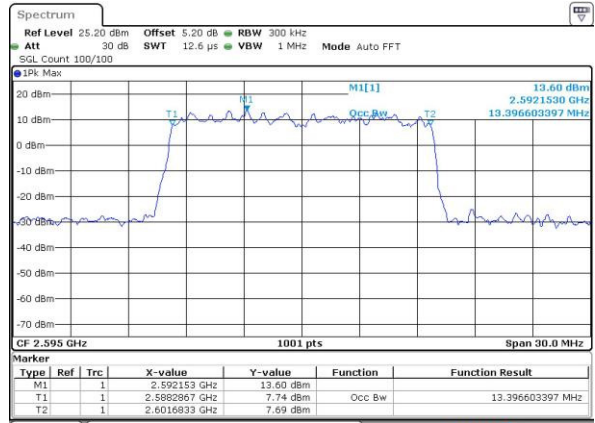

Date: 22 JUL 2016 01:04:12

LTE Band 38

Lowest Channel / 15MHz / QPSK

Date: 22 JUL 2016 01:05:17

Lowest Channel / 15MHz / 16QAM

Date: 22 JUL 2016 01:04:54

Middle Channel / 15MHz / QPSK

Date: 22 JUL 2016 01:05:38

Middle Channel / 15MHz / 16QAM

Date: 22 JUL 2016 01:06:04

Highest Channel / 15MHz / QPSK

Date: 22 JUL 2016 01:06:47

Highest Channel / 15MHz / 16QAM

Date: 22 JUL 2016 01:07:10

LTE Band 38

Lowest Channel / 20MHz / QPSK