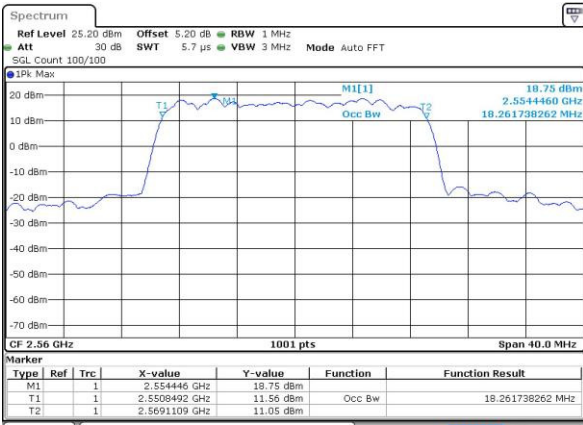

Highest Channel / 15MHz / 16QAM

Date: 22 JUL 2016 00:09:03

LTE Band 7

Lowest Channel / 20MHz / QPSK

Date: 22 JUL 2016 00:24:44

Lowest Channel / 20MHz / 16QAM

Date: 22 JUL 2016 00:24:23

Middle Channel / 20MHz / QPSK

Date: 22 JUL 2016 00:25:05

Middle Channel / 20MHz / 16QAM

Date: 22 JUL 2016 00:25:26

Highest Channel / 20MHz / QPSK

Date: 22 JUL 2016 00:26:08

Highest Channel / 20MHz / 16QAM

Date: 22 JUL 2016 00:25:47

LTE Band 38