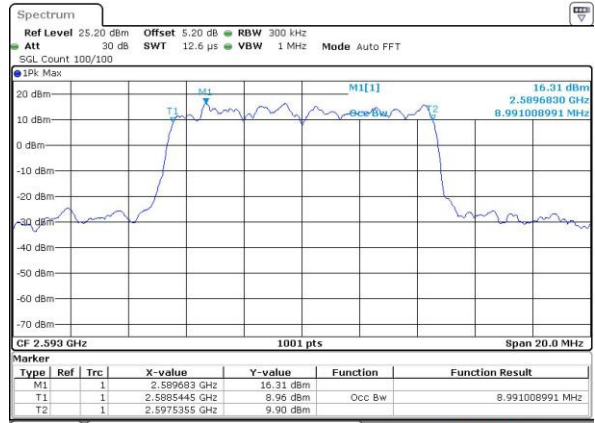

LTE Band 41

Lowest Channel / 10MHz / QPSK

Date: 23 JUL 2016 01:47:16

Lowest Channel / 10MHz / 16QAM

Date: 23 JUL 2016 01:46:56

Middle Channel / 10MHz / QPSK

Date: 23 JUL 2016 01:47:39

Middle Channel / 10MHz / 16QAM

Date: 23 JUL 2016 01:48:00

Highest Channel / 10MHz / QPSK

Date: 23 JUL 2016 01:48:05

Highest Channel / 10MHz / 16QAM

Date: 23 JUL 2016 01:48:22

LTE Band 41

Lowest Channel / 15MHz / QPSK

Date: 23 JUL 2016 01:49:37