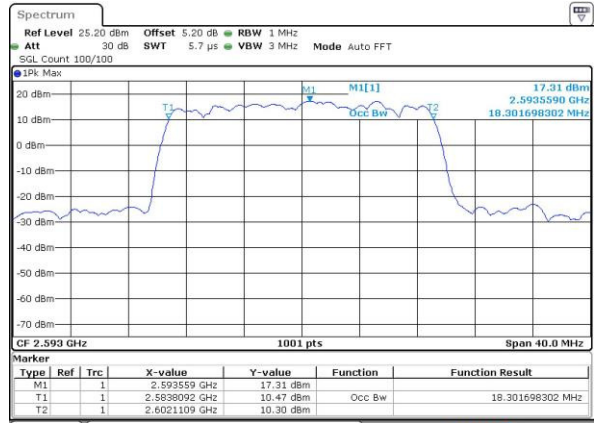

Highest Channel / 15MHz / 16QAM

Date: 23 JUL 2016 01:51:34

LTE Band 41

Lowest Channel / 20MHz / QPSK

Date: 23 JUL 2016 01:36:48

Lowest Channel / 20MHz / 16QAM

Date: 23 JUL 2016 01:36:24

Middle Channel / 20MHz / QPSK

Date: 23 JUL 2016 01:39:23

Middle Channel / 20MHz / 16QAM

Date: 23 JUL 2016 01:40:17

Highest Channel / 20MHz / QPSK

Date: 23 JUL 2016 01:41:33

Highest Channel / 20MHz / 16QAM

Date: 23 JUL 2016 01:40:37

# Conducted Band Edge

LTE Band 5 / 1.4MHz / 16QAM

Lowest Band Edge / 1 RB

Date: 21.JUL.2016 20:42:15

Highest Band Edge / 1 RB

Date: 21.JUL.2016 21:06:09

Lowest Band Edge / Full RB

Date: 21.JUL.2016 20:48:32