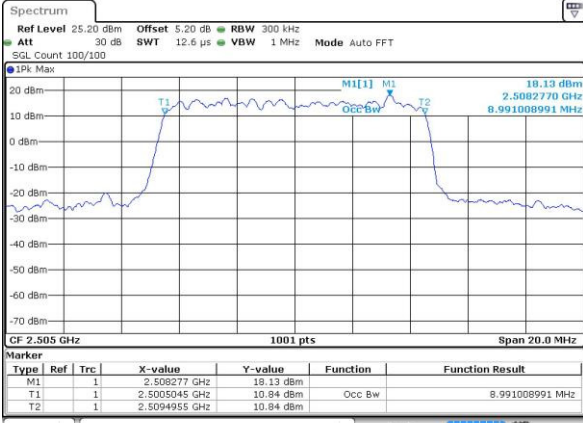

LTE Band 7

Lowest Channel / 10MHz / QPSK

Date: 21 JUL 2016 23:50:54

Lowest Channel / 10MHz / 16QAM

Date: 21 JUL 2016 23:51:15

Middle Channel / 10MHz / QPSK

Date: 21 JUL 2016 23:51:58

Middle Channel / 10MHz / 16QAM

Date: 21 JUL 2016 23:51:36

Highest Channel / 10MHz / QPSK

Date: 21 JUL 2016 23:52:19

Highest Channel / 10MHz / 16QAM

Date: 21 JUL 2016 23:52:40

LTE Band 7

Lowest Channel / 15MHz / QPSK

Date: 22 JUL 2016 00:07:59