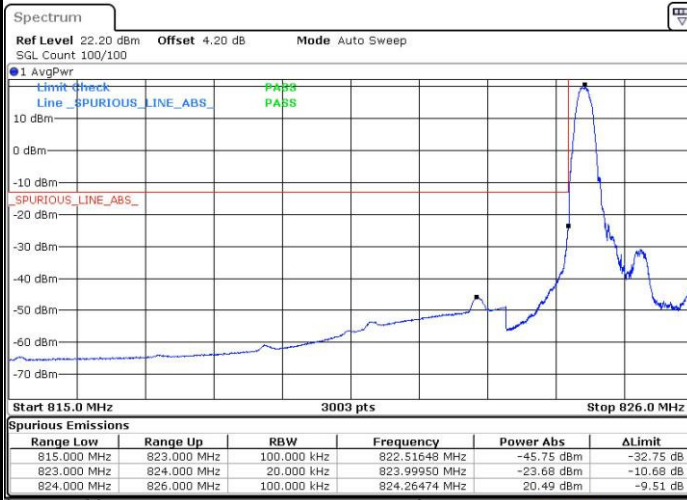

Highest Channel / 15MHz / 16QAM

Date: 23 JUL 2016 01:51:34

LTE Band 41

Lowest Channel / 20MHz / QPSK

Date: 23 JUL 2016 01:36:48

Lowest Channel / 20MHz / 16QAM

Date: 23 JUL 2016 01:36:24

Middle Channel / 20MHz / QPSK

Date: 23 JUL 2016 01:39:23

Middle Channel / 20MHz / 16QAM

Date: 23 JUL 2016 01:40:17

Highest Channel / 20MHz / QPSK

Date: 23 JUL 2016 01:41:33

Highest Channel / 20MHz / 16QAM

Date: 23 JUL 2016 01:40:37

# Conducted Band Edge

LTE Band 5 / 1.4MHz / 16QAM

Lowest Band Edge / 1 RB

Date: 21.JUL.2016 20:42:15

Highest Band Edge / 1 RB

Date: 21.JUL.2016 21:06:09

Lowest Band Edge / Full RB

Date: 21.JUL.2016 20:48:32

Highest Band Edge / Full RB

Date: 21.JUL.2016 20:59:52

LTE Band 5 / 3MHz / QPSK

Lowest Band Edge / 1RB

Date: 21.JUL.2016 21:11:49

Highest Band Edge / 1 RB

Date: 21.JUL.2016 21:29:26

Lowest Band Edge / Full RB