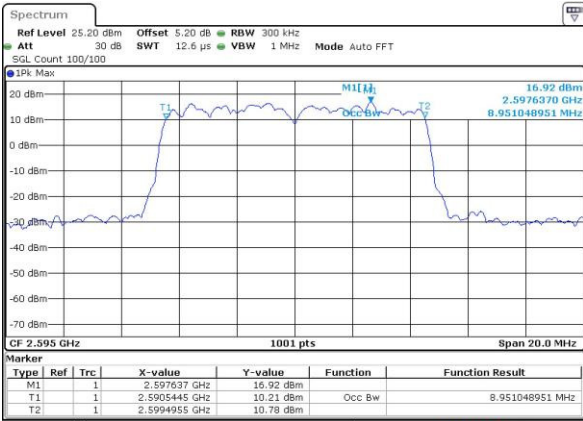

Highest Channel / 5MHz / QPSK

Date: 22 JUL 2016 00:54:40

Highest Channel / 5MHz / 16QAM

Date: 22 JUL 2016 00:54:18

LTE Band 38

Lowest Channel / 10MHz / QPSK

Date: 22 JUL 2016 01:02:01

Lowest Channel / 10MHz / 16QAM

Date: 22 JUL 2016 01:02:24

Middle Channel / 10MHz / QPSK

Date: 22 JUL 2016 01:03:21

Middle Channel / 10MHz / 16QAM

Date: 22 JUL 2016 01:03:10

Highest Channel / 10MHz / QPSK

Date: 22 JUL 2016 01:04:01

Highest Channel / 10MHz / 16QAM