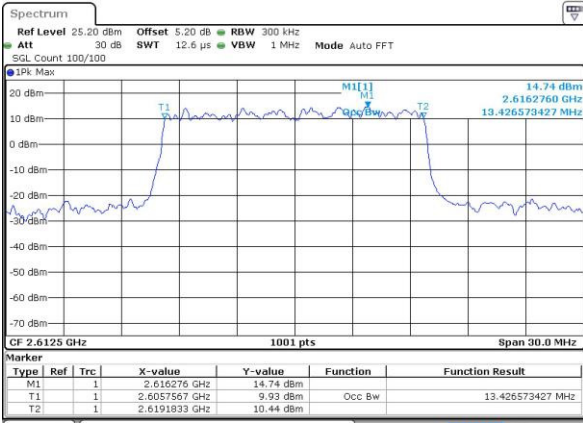

Date: 22 JUL 2016 01:04:12

LTE Band 38

Lowest Channel / 15MHz / QPSK

Date: 22 JUL 2016 01:05:17

Lowest Channel / 15MHz / 16QAM

Date: 22 JUL 2016 01:04:54

Middle Channel / 15MHz / QPSK

Date: 22 JUL 2016 01:05:38

Middle Channel / 15MHz / 16QAM

Date: 22 JUL 2016 01:06:04

Highest Channel / 15MHz / QPSK

Date: 22 JUL 2016 01:06:47

Highest Channel / 15MHz / 16QAM

Date: 22 JUL 2016 01:07:10

LTE Band 38

Lowest Channel / 20MHz / QPSK