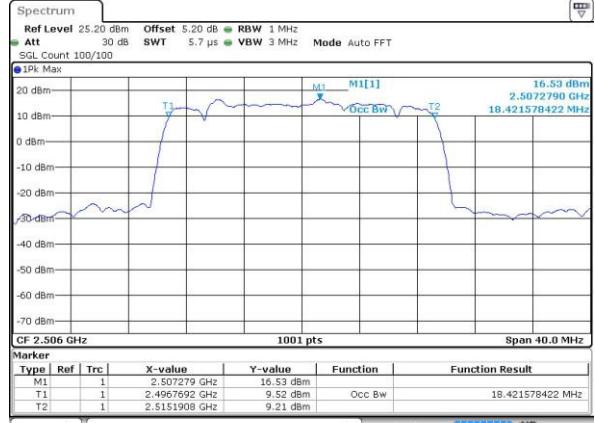

Highest Channel / 15MHz / 16QAM

Date: 23 JUL 2016 01:51:34

LTE Band 41

Lowest Channel / 20MHz / QPSK

Date: 23 JUL 2016 01:36:48

Lowest Channel / 20MHz / 16QAM

Date: 23 JUL 2016 01:36:24

Middle Channel / 20MHz / QPSK

Date: 23 JUL 2016 01:39:23

Middle Channel / 20MHz / 16QAM

Date: 23 JUL 2016 01:40:17

Highest Channel / 20MHz / QPSK

Date: 23 JUL 2016 01:41:33

Highest Channel / 20MHz / 16QAM

Date: 23 JUL 2016 01:40:37