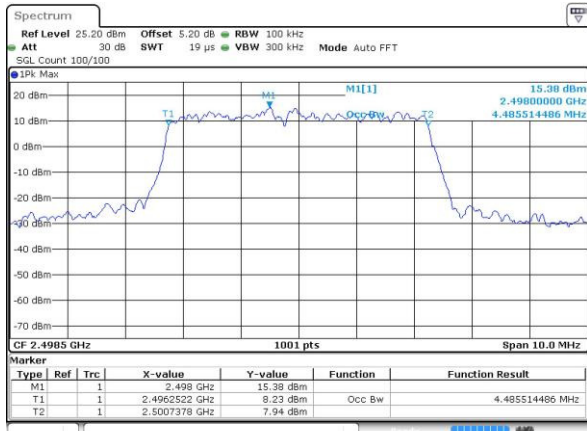

Date: 22 JUL 2016 01:09:51

Highest Channel / 20MHz / 16QAM

Date: 22 JUL 2016 01:09:30

LTE Band 41

Lowest Channel / 5MHz / QPSK

Date: 23 JUL 2016 01:44:11

Lowest Channel / 5MHz / 16QAM

Date: 23 JUL 2016 01:44:30