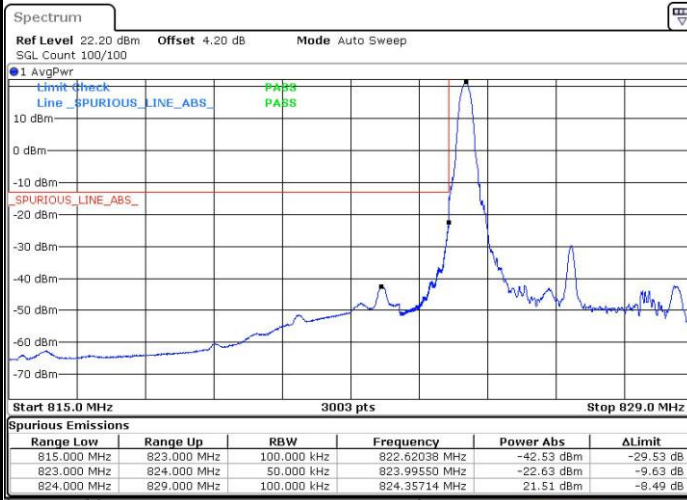

Date: 21.JUL.2016 21:18:05

Highest Band Edge / Full RB

Date: 21.JUL.2016 21:35:42

LTE Band 5 / 3MHz / 16QAM

Lowest Band Edge / 1 RB

Date: 21.JUL.2016 21:14:57

Highest Band Edge / 1 RB

Date: 21.JUL.2016 21:32:34

Lowest Band Edge / Full RB

Date: 21.JUL.2016 21:21:13

Highest Band Edge / Full RB

Date: 21.JUL.2016 21:38:50

LTE Band 5 / 5MHz / QPSK

Lowest Band Edge / 1 RB

Date: 21.JUL.2016 22:11:49

Highest Band Edge / 1 RB

Date: 21.JUL.2016 22:29:26

Lowest Band Edge / Full RB

Date: 21.JUL.2016 22:18:05

Highest Band Edge / Full RB

Date: 21.JUL.2016 22:35:43

LTE Band 5 / 5MHz / 16QAM

Lowest Band Edge / 1RB

Date: 21.JUL.2016 22:14:57

Highest Band Edge / 1 RB

Date: 21.JUL.2016 22:32:34

Lowest Band Edge / Full RB

Date: 21.JUL.2016 22:21:13

Highest Band Edge / Full RB

Date: 21.JUL.2016 22:38:51

LTE Band 5 / 10MHz / QPSK

Lowest Band Edge / 1 RB