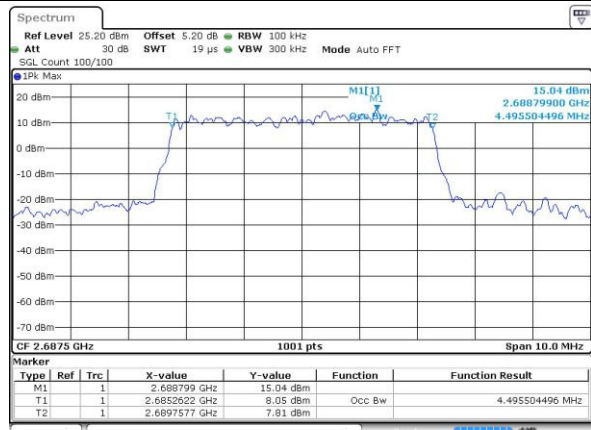

Date: 22 JUL 2016 01:09:51

Highest Channel / 20MHz / 16QAM

Date: 22 JUL 2016 01:09:30

LTE Band 41

Lowest Channel / 5MHz / QPSK

Date: 23 JUL 2016 01:44:11

Lowest Channel / 5MHz / 16QAM

Date: 23 JUL 2016 01:44:30

Middle Channel / 5MHz / QPSK

Date: 23 JUL 2016 01:45:58

Middle Channel / 5MHz / 16QAM

Date: 23 JUL 2016 01:44:41

Highest Channel / 5MHz / QPSK

Date: 23 JUL 2016 01:45:27

Highest Channel / 5MHz / 16QAM

Date: 23 JUL 2016 01:46:12