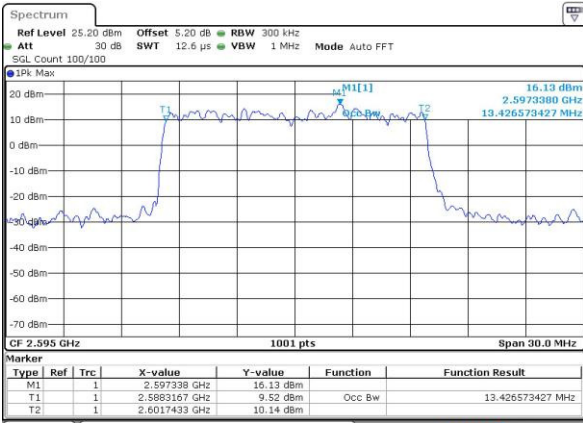

Date: 22 JUL 2016 01:04:12

LTE Band 38

Lowest Channel / 15MHz / QPSK

Date: 22 JUL 2016 01:05:17

Lowest Channel / 15MHz / 16QAM

Date: 22 JUL 2016 01:04:54

Middle Channel / 15MHz / QPSK

Date: 22 JUL 2016 01:05:38

Middle Channel / 15MHz / 16QAM

Date: 22 JUL 2016 01:06:04

Highest Channel / 15MHz / QPSK

Date: 22 JUL 2016 01:06:47

Highest Channel / 15MHz / 16QAM

Date: 22 JUL 2016 01:07:10

LTE Band 38

Lowest Channel / 20MHz / QPSK