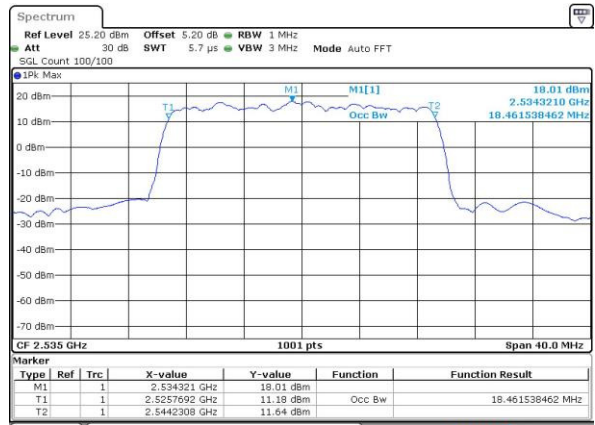

Highest Channel / 15MHz / 16QAM

Date: 22 JUL 2016 00:09:03

LTE Band 7

Lowest Channel / 20MHz / QPSK

Date: 22 JUL 2016 00:24:44

Lowest Channel / 20MHz / 16QAM

Date: 22 JUL 2016 00:24:23

Middle Channel / 20MHz / QPSK

Date: 22 JUL 2016 00:25:05

Middle Channel / 20MHz / 16QAM

Date: 22 JUL 2016 00:25:26

Highest Channel / 20MHz / QPSK

Date: 22 JUL 2016 00:26:08

Highest Channel / 20MHz / 16QAM

Date: 22 JUL 2016 00:25:47

LTE Band 38