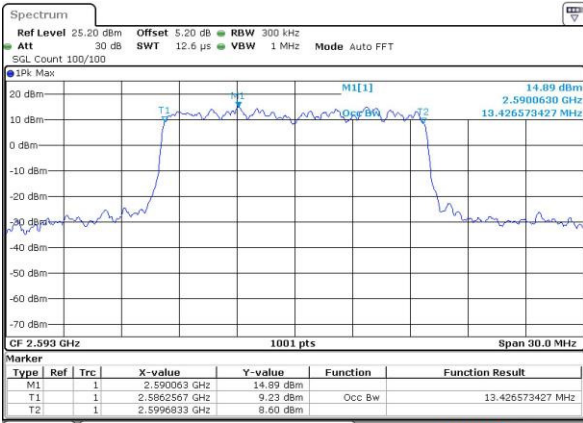

Middle Channel / 15MHz / QPSK

Date: 23 JUL 2016 01:50:31