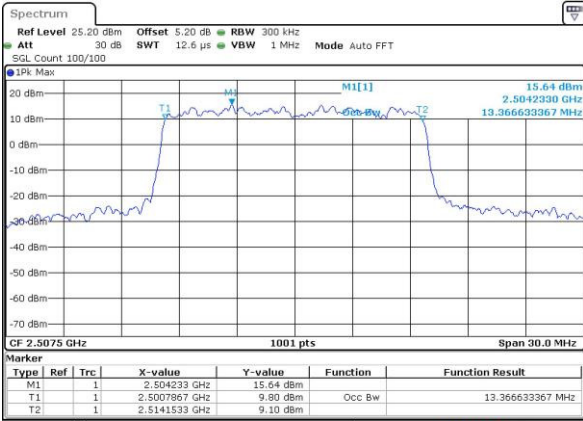

Date: 21 JUL 2016 23:51:36

Highest Channel / 10MHz / QPSK

Date: 21 JUL 2016 23:52:19

Highest Channel / 10MHz / 16QAM

Date: 21 JUL 2016 23:52:40

LTE Band 7

Lowest Channel / 15MHz / QPSK

Date: 22 JUL 2016 00:07:59

Highest Channel / 15MHz / 16QAM

Date: 22 JUL 2016 00:09:03

LTE Band 7

Lowest Channel / 20MHz / QPSK

Date: 22 JUL 2016 00:24:44

Lowest Channel / 20MHz / 16QAM

Date: 22 JUL 2016 00:24:23

Middle Channel / 20MHz / QPSK