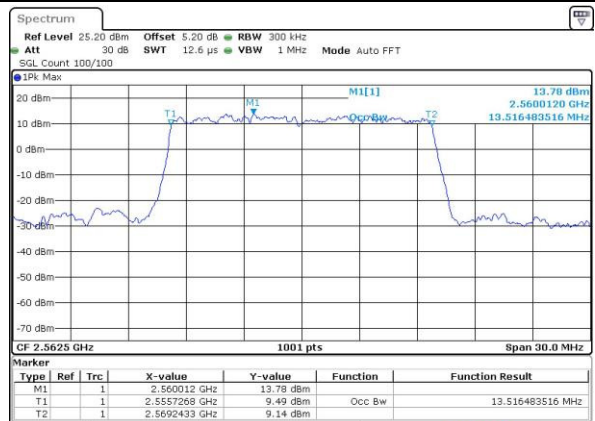

Date: 21 JUL 2016 23:51:36

Highest Channel / 10MHz / QPSK

Date: 21 JUL 2016 23:52:19

Highest Channel / 10MHz / 16QAM

Date: 21 JUL 2016 23:52:40

LTE Band 7

Lowest Channel / 15MHz / QPSK

Date: 22 JUL 2016 00:07:59

Lowest Channel / 15MHz / 16QAM

Date: 22 JUL 2016 00:07:38

Middle Channel / 15MHz / QPSK

Date: 22 JUL 2016 00:08:21

Middle Channel / 15MHz / 16QAM

Date: 22 JUL 2016 00:08:42

Highest Channel / 15MHz / QPSK

Date: 22 JUL 2016 00:09:24

Highest Channel / 15MHz / 16QAM

Date: 22 JUL 2016 00:09:03

LTE Band 7

Lowest Channel / 20MHz / QPSK

Date: 22 JUL 2016 00:24:44

Lowest Channel / 20MHz / 16QAM

Date: 22 JUL 2016 00:24:23

Middle Channel / 20MHz / QPSK