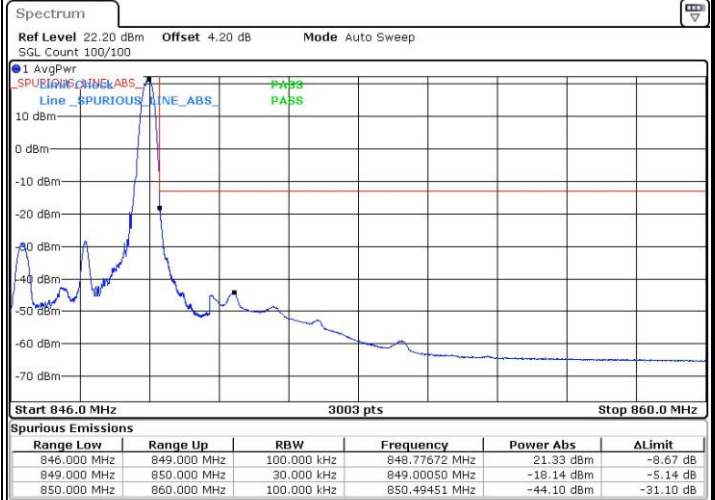

# Conducted Band Edge

LTE Band 5 / 1.4MHz / 16QAM

Lowest Band Edge / 1 RB

Date: 21.JUL.2016 20:42:15

Highest Band Edge / 1 RB

Date: 21.JUL.2016 21:06:09

Lowest Band Edge / Full RB

Date: 21.JUL.2016 20:48:32

Highest Band Edge / Full RB

Date: 21.JUL.2016 20:59:52

LTE Band 5 / 3MHz / QPSK

Lowest Band Edge / 1RB

Date: 21.JUL.2016 21:11:49

Highest Band Edge / 1 RB

Date: 21.JUL.2016 21:29:26

Lowest Band Edge / Full RB

Date: 21.JUL.2016 21:18:05

Highest Band Edge / Full RB

Date: 21.JUL.2016 21:35:42

LTE Band 5 / 3MHz / 16QAM

Lowest Band Edge / 1 RB

Date: 21.JUL.2016 21:14:57

Highest Band Edge / 1 RB

Date: 21.JUL.2016 21:32:34

Lowest Band Edge / Full RB

Date: 21.JUL.2016 21:21:13

Highest Band Edge / Full RB

Date: 21.JUL.2016 21:38:50

LTE Band 5 / 5MHz / QPSK

Lowest Band Edge / 1 RB

Date: 21.JUL.2016 22:11:49

Highest Band Edge / 1 RB