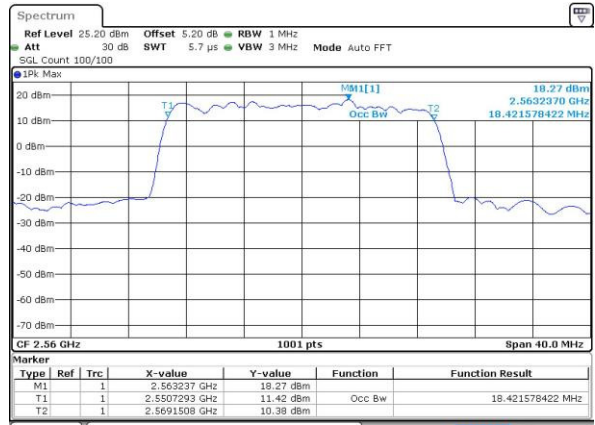

Highest Channel / 15MHz / 16QAM

Date: 22 JUL 2016 00:09:03

LTE Band 7

Lowest Channel / 20MHz / QPSK

Date: 22 JUL 2016 00:24:44

Lowest Channel / 20MHz / 16QAM

Date: 22 JUL 2016 00:24:23

Middle Channel / 20MHz / QPSK

Date: 22 JUL 2016 00:25:05

Middle Channel / 20MHz / 16QAM

Date: 22 JUL 2016 00:25:26

Highest Channel / 20MHz / QPSK

Date: 22 JUL 2016 00:26:08

Highest Channel / 20MHz / 16QAM

Date: 22 JUL 2016 00:25:47

LTE Band 38