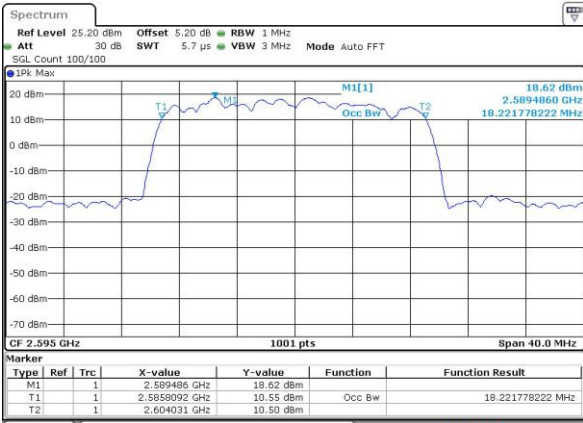

Date: 22 JUL 2016 01:04:12

LTE Band 38

Lowest Channel / 15MHz / QPSK

Date: 22 JUL 2016 01:05:17

Lowest Channel / 15MHz / 16QAM

Date: 22 JUL 2016 01:04:54

Middle Channel / 15MHz / QPSK

Date: 22 JUL 2016 01:05:38

Middle Channel / 15MHz / 16QAM

Date: 22 JUL 2016 01:06:04

Highest Channel / 15MHz / QPSK

Date: 22 JUL 2016 01:06:47

Highest Channel / 15MHz / 16QAM

Date: 22 JUL 2016 01:07:10

LTE Band 38

Lowest Channel / 20MHz / QPSK

Date: 22 JUL 2016 01:08:16

Lowest Channel / 20MHz / 16QAM

Date: 22 JUL 2016 01:07:45

Middle Channel / 20MHz / QPSK

Date: 22 JUL 2016 01:08:37

Middle Channel / 20MHz / 16QAM

Date: 22 JUL 2016 01:08:59

Highest Channel / 20MHz / QPSK