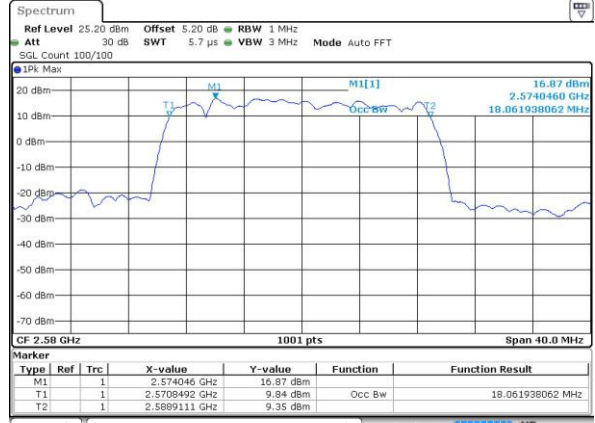

Lowest Channel / 20MHz / 16QAM

Date: 22 JUL 2016 01:07:45