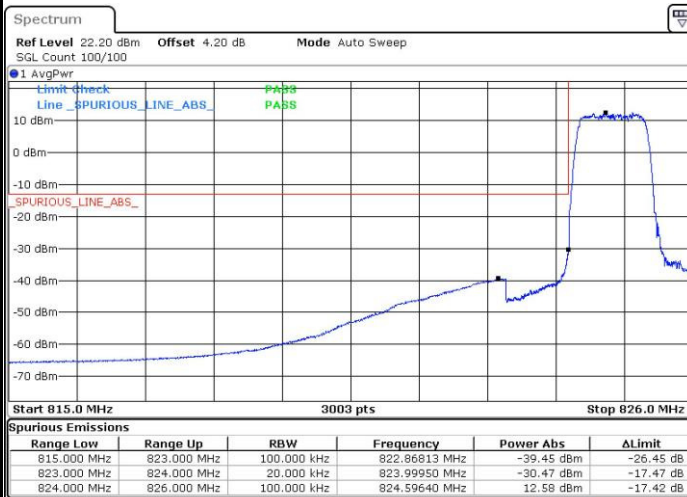

# Conducted Band Edge

LTE Band 5 / 1.4MHz / 16QAM

Lowest Band Edge / 1 RB

Date: 21.JUL.2016 20:42:15

Highest Band Edge / 1 RB

Date: 21.JUL.2016 21:06:09

Lowest Band Edge / Full RB

Date: 21.JUL.2016 20:48:32

Highest Band Edge / Full RB

Date: 21.JUL.2016 20:59:52

LTE Band 5 / 3MHz / QPSK

Lowest Band Edge / 1RB

Date: 21.JUL.2016 21:11:49

Highest Band Edge / 1 RB

Date: 21.JUL.2016 21:29:26

Lowest Band Edge / Full RB

Date: 21.JUL.2016 21:18:05

Highest Band Edge / Full RB

Date: 21.JUL.2016 21:35:42

LTE Band 5 / 3MHz / 16QAM

Lowest Band Edge / 1 RB

Date: 21.JUL.2016 21:14:57

Highest Band Edge / 1 RB

Date: 21.JUL.2016 21:32:34