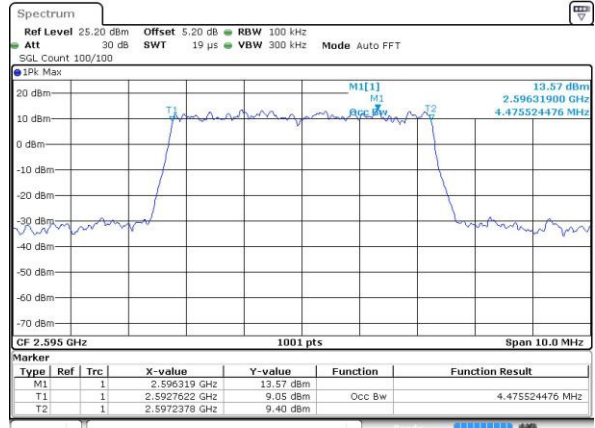

Lowest Channel / 5MHz / QPSK

Date: 22 JUL 2016 00:52:59

Lowest Channel / 5MHz / 16QAM

Date: 22 JUL 2016 00:52:29

Middle Channel / 5MHz / QPSK

Date: 22 JUL 2016 00:53:44

Middle Channel / 5MHz / 16QAM

Date: 22 JUL 2016 00:53:57

Highest Channel / 5MHz / QPSK

Date: 22 JUL 2016 00:54:40

Highest Channel / 5MHz / 16QAM

Date: 22 JUL 2016 00:54:18

LTE Band 38

Lowest Channel / 10MHz / QPSK

Date: 22 JUL 2016 01:02:01

Lowest Channel / 10MHz / 16QAM