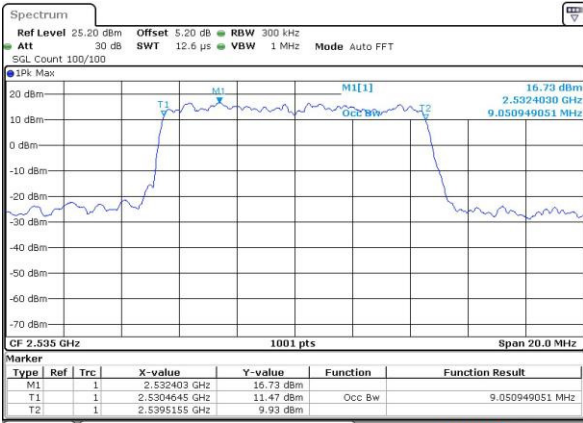

LTE Band 7

Lowest Channel / 10MHz / QPSK

Date: 21 JUL 2016 23:50:54

Lowest Channel / 10MHz / 16QAM

Date: 21 JUL 2016 23:51:15

Middle Channel / 10MHz / QPSK

Date: 21 JUL 2016 23:51:58

Middle Channel / 10MHz / 16QAM

Date: 21 JUL 2016 23:51:36

Highest Channel / 10MHz / QPSK

Date: 21 JUL 2016 23:52:19

Highest Channel / 10MHz / 16QAM

Date: 21 JUL 2016 23:52:40

LTE Band 7

Lowest Channel / 15MHz / QPSK

Date: 22 JUL 2016 00:07:59