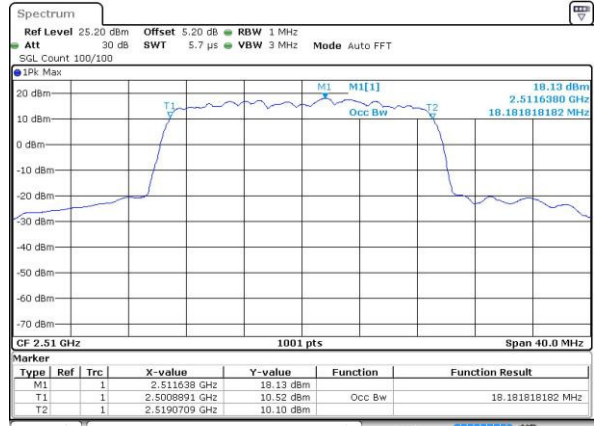

Highest Channel / 15MHz / 16QAM

Date: 22 JUL 2016 00:09:03

LTE Band 7

Lowest Channel / 20MHz / QPSK

Date: 22 JUL 2016 00:24:44

Lowest Channel / 20MHz / 16QAM

Date: 22 JUL 2016 00:24:23

Middle Channel / 20MHz / QPSK

Date: 22 JUL 2016 00:25:05

Middle Channel / 20MHz / 16QAM

Date: 22 JUL 2016 00:25:26

Highest Channel / 20MHz / QPSK

Date: 22 JUL 2016 00:26:08

Highest Channel / 20MHz / 16QAM

Date: 22 JUL 2016 00:25:47

LTE Band 38