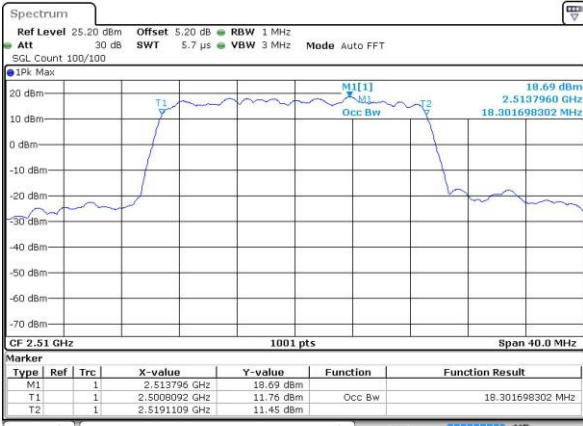

Highest Channel / 15MHz / 16QAM

Date: 22 JUL 2016 00:09:03

LTE Band 7

Lowest Channel / 20MHz / QPSK

Date: 22 JUL 2016 00:24:44

Lowest Channel / 20MHz / 16QAM

Date: 22 JUL 2016 00:24:23

Middle Channel / 20MHz / QPSK

Date: 22 JUL 2016 00:25:05

Middle Channel / 20MHz / 16QAM

Date: 22 JUL 2016 00:25:26

Highest Channel / 20MHz / QPSK

Date: 22 JUL 2016 00:26:08

Highest Channel / 20MHz / 16QAM

Date: 22 JUL 2016 00:25:47

LTE Band 38