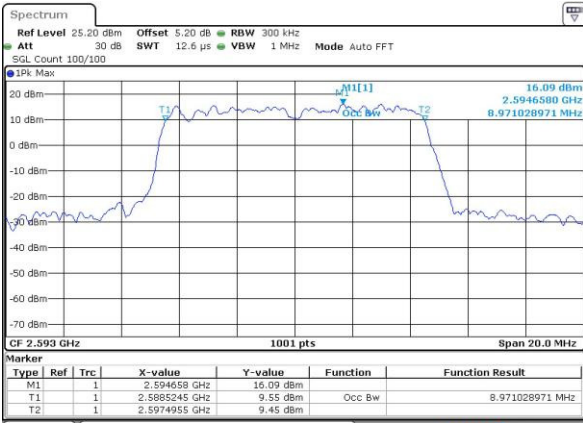

LTE Band 41

Lowest Channel / 10MHz / QPSK

Date: 23 JUL 2016 01:47:16

Lowest Channel / 10MHz / 16QAM

Date: 23 JUL 2016 01:46:56

Middle Channel / 10MHz / QPSK

Date: 23 JUL 2016 01:47:39

Middle Channel / 10MHz / 16QAM

Date: 23 JUL 2016 01:48:00

Highest Channel / 10MHz / QPSK

Date: 23 JUL 2016 01:48:05

Highest Channel / 10MHz / 16QAM

Date: 23 JUL 2016 01:48:22

LTE Band 41

Lowest Channel / 15MHz / QPSK

Date: 23 JUL 2016 01:49:37