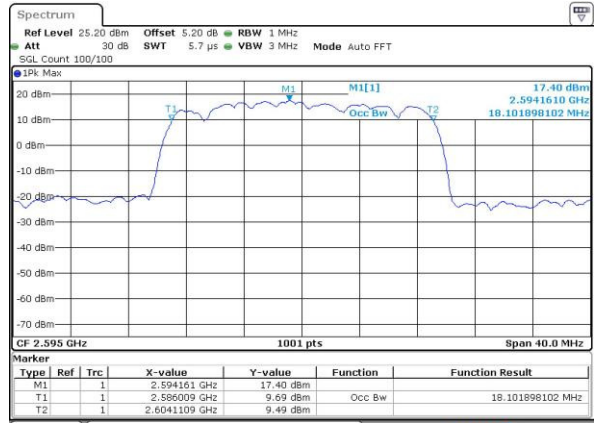

Middle Channel / 15MHz / 16QAM

Date: 22 JUL 2016 01:06:04

Highest Channel / 15MHz / QPSK

Date: 22 JUL 2016 01:06:47

Highest Channel / 15MHz / 16QAM

Date: 22 JUL 2016 01:07:10

LTE Band 38

Lowest Channel / 20MHz / QPSK

Date: 22 JUL 2016 01:08:16

Lowest Channel / 20MHz / 16QAM

Date: 22 JUL 2016 01:07:45

Middle Channel / 20MHz / QPSK

Date: 22 JUL 2016 01:08:37

Middle Channel / 20MHz / 16QAM

Date: 22 JUL 2016 01:08:59

Highest Channel / 20MHz / QPSK

Date: 22 JUL 2016 01:09:51

Highest Channel / 20MHz / 16QAM

Date: 22 JUL 2016 01:09:30

LTE Band 41

Lowest Channel / 5MHz / QPSK

Date: 23 JUL 2016 01:44:11

Lowest Channel / 5MHz / 16QAM

Date: 23 JUL 2016 01:44:30