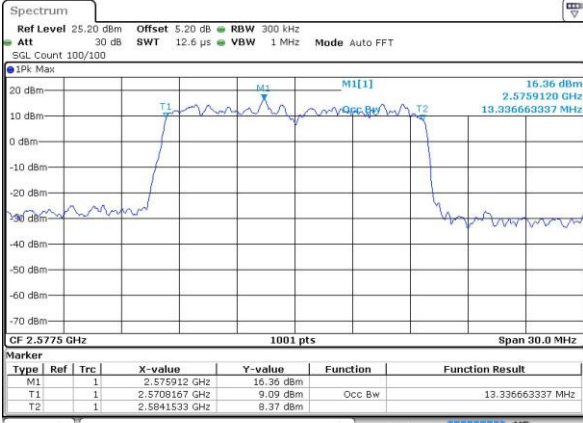

Date: 22 JUL 2016 01:02:24

Middle Channel / 10MHz / QPSK

Date: 22 JUL 2016 01:03:21

Middle Channel / 10MHz / 16QAM

Date: 22 JUL 2016 01:03:10

Highest Channel / 10MHz / QPSK

Date: 22 JUL 2016 01:04:01

Highest Channel / 10MHz / 16QAM

Date: 22 JUL 2016 01:04:12

LTE Band 38

Lowest Channel / 15MHz / QPSK

Date: 22 JUL 2016 01:05:17

Lowest Channel / 15MHz / 16QAM

Date: 22 JUL 2016 01:04:54

Middle Channel / 15MHz / QPSK

Date: 22 JUL 2016 01:05:38