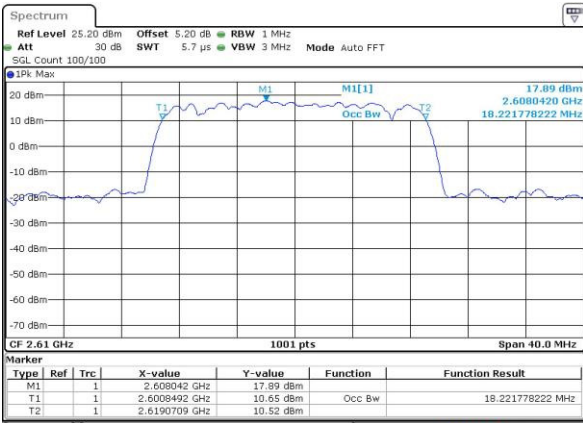

Middle Channel / 15MHz / 16QAM

Date: 22 JUL 2016 01:06:04

Highest Channel / 15MHz / QPSK

Date: 22 JUL 2016 01:06:47

Highest Channel / 15MHz / 16QAM

Date: 22 JUL 2016 01:07:10

LTE Band 38

Lowest Channel / 20MHz / QPSK

Date: 22 JUL 2016 01:08:16

Lowest Channel / 20MHz / 16QAM

Date: 22 JUL 2016 01:07:45

Middle Channel / 20MHz / QPSK

Date: 22 JUL 2016 01:08:37

Middle Channel / 20MHz / 16QAM

Date: 22 JUL 2016 01:08:59

Highest Channel / 20MHz / QPSK

Date: 22 JUL 2016 01:09:51

Highest Channel / 20MHz / 16QAM

Date: 22 JUL 2016 01:09:30

LTE Band 41

Lowest Channel / 5MHz / QPSK

Date: 23 JUL 2016 01:44:11

Lowest Channel / 5MHz / 16QAM

Date: 23 JUL 2016 01:44:30