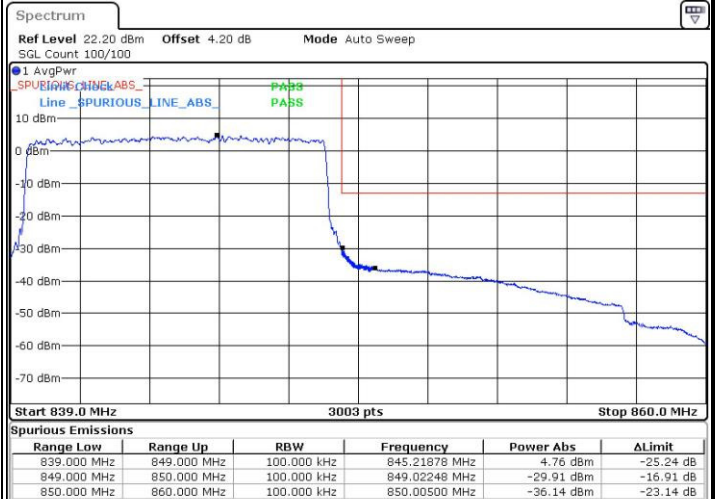

Date: 21.JUL.2016 22:29:26

Lowest Band Edge / Full RB

Date: 21.JUL.2016 22:18:05

Highest Band Edge / Full RB

Date: 21.JUL.2016 22:35:43

LTE Band 5 / 5MHz / 16QAM

Lowest Band Edge / 1RB

Date: 21.JUL.2016 22:14:57

Highest Band Edge / 1 RB

Date: 21.JUL.2016 22:32:34

Lowest Band Edge / Full RB

Date: 21.JUL.2016 22:21:13

Highest Band Edge / Full RB

Date: 21.JUL.2016 22:38:51

LTE Band 5 / 10MHz / QPSK

Lowest Band Edge / 1 RB

Date: 21.JUL.2016 22:44:31

Highest Band Edge / 1 RB

Date: 21.JUL.2016 23:02:08

Lowest Band Edge / Full RB

Date: 21.JUL.2016 22:50:47

Highest Band Edge / Full RB

Date: 21.JUL.2016 23:08:24