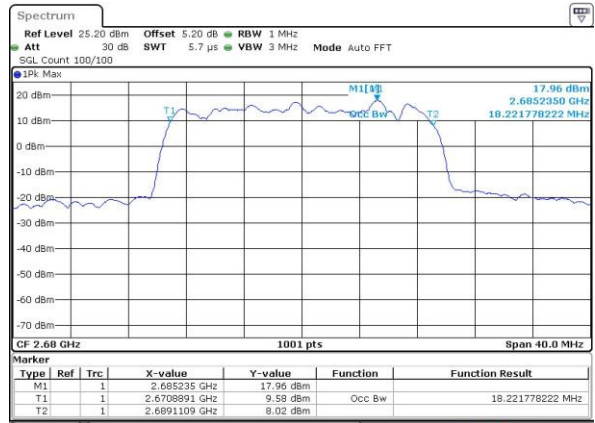

Highest Channel / 15MHz / 16QAM

Date: 23 JUL 2016 01:51:34

LTE Band 41

Lowest Channel / 20MHz / QPSK

Date: 23 JUL 2016 01:36:48

Lowest Channel / 20MHz / 16QAM

Date: 23 JUL 2016 01:36:24

Middle Channel / 20MHz / QPSK

Date: 23 JUL 2016 01:39:23

Middle Channel / 20MHz / 16QAM

Date: 23 JUL 2016 01:40:17

Highest Channel / 20MHz / QPSK

Date: 23 JUL 2016 01:41:33

Highest Channel / 20MHz / 16QAM

Date: 23 JUL 2016 01:40:37

# Conducted Band Edge

LTE Band 5 / 1.4MHz / 16QAM

Lowest Band Edge / 1 RB

Date: 21.JUL.2016 20:42:15

Highest Band Edge / 1 RB

Date: 21.JUL.2016 21:06:09

Lowest Band Edge / Full RB

Date: 21.JUL.2016 20:48:32

Highest Band Edge / Full RB

Date: 21.JUL.2016 20:59:52

LTE Band 5 / 3MHz / QPSK

Lowest Band Edge / 1RB

Date: 21.JUL.2016 21:11:49

Highest Band Edge / 1 RB

Date: 21.JUL.2016 21:29:26

Lowest Band Edge / Full RB