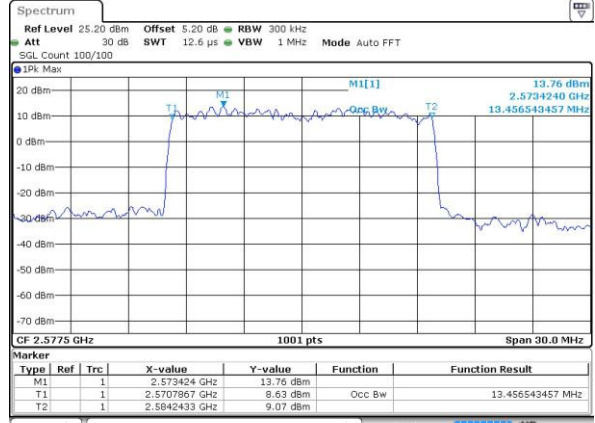

Date: 22 JUL 2016 01:04:12

LTE Band 38

Lowest Channel / 15MHz / QPSK

Date: 22 JUL 2016 01:05:17

Lowest Channel / 15MHz / 16QAM

Date: 22 JUL 2016 01:04:54

Middle Channel / 15MHz / QPSK

Date: 22 JUL 2016 01:05:38

Middle Channel / 15MHz / 16QAM

Date: 22 JUL 2016 01:06:04

Highest Channel / 15MHz / QPSK

Date: 22 JUL 2016 01:06:47

Highest Channel / 15MHz / 16QAM

Date: 22 JUL 2016 01:07:10

LTE Band 38

Lowest Channel / 20MHz / QPSK