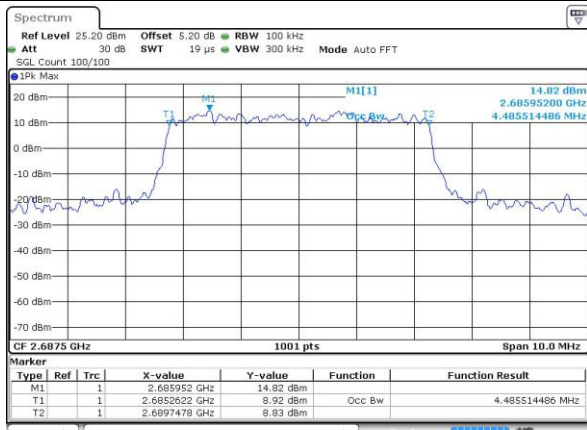

Date: 22 JUL 2016 01:09:51

Highest Channel / 20MHz / 16QAM

Date: 22 JUL 2016 01:09:30

LTE Band 41

Lowest Channel / 5MHz / QPSK

Date: 23 JUL 2016 01:44:11

Lowest Channel / 5MHz / 16QAM

Date: 23 JUL 2016 01:44:30

Middle Channel / 5MHz / QPSK

Date: 23 JUL 2016 01:45:58

Middle Channel / 5MHz / 16QAM

Date: 23 JUL 2016 01:44:41

Highest Channel / 5MHz / QPSK

Date: 23 JUL 2016 01:45:27

Highest Channel / 5MHz / 16QAM

Date: 23 JUL 2016 01:46:12