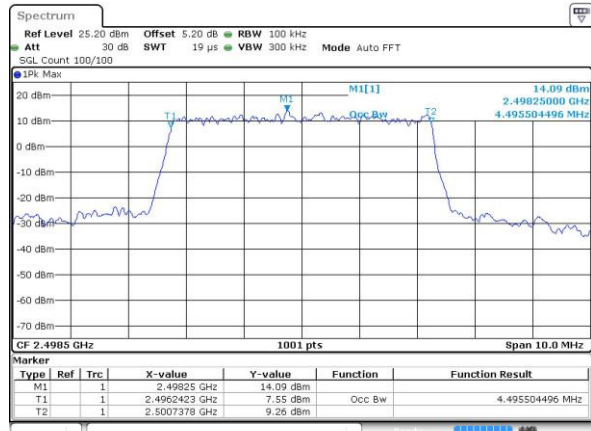

Date: 22 JUL 2016 01:09:51

Highest Channel / 20MHz / 16QAM

Date: 22 JUL 2016 01:09:30

LTE Band 41

Lowest Channel / 5MHz / QPSK

Date: 23 JUL 2016 01:44:11

Lowest Channel / 5MHz / 16QAM

Date: 23 JUL 2016 01:44:30