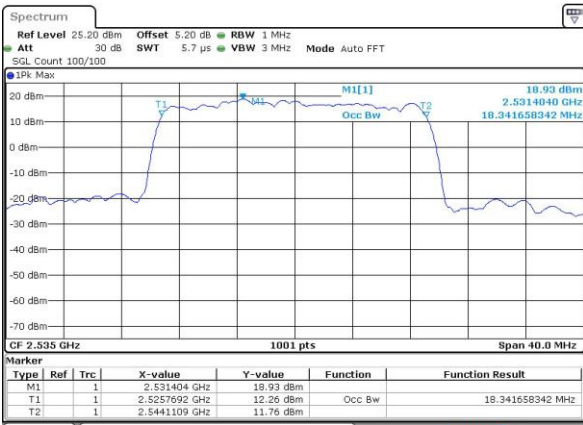

Highest Channel / 15MHz / 16QAM

Date: 22 JUL 2016 00:09:03

LTE Band 7

Lowest Channel / 20MHz / QPSK

Date: 22 JUL 2016 00:24:44

Lowest Channel / 20MHz / 16QAM

Date: 22 JUL 2016 00:24:23

Middle Channel / 20MHz / QPSK

Date: 22 JUL 2016 00:25:05

Middle Channel / 20MHz / 16QAM

Date: 22 JUL 2016 00:25:26

Highest Channel / 20MHz / QPSK

Date: 22 JUL 2016 00:26:08

Highest Channel / 20MHz / 16QAM

Date: 22 JUL 2016 00:25:47

LTE Band 38