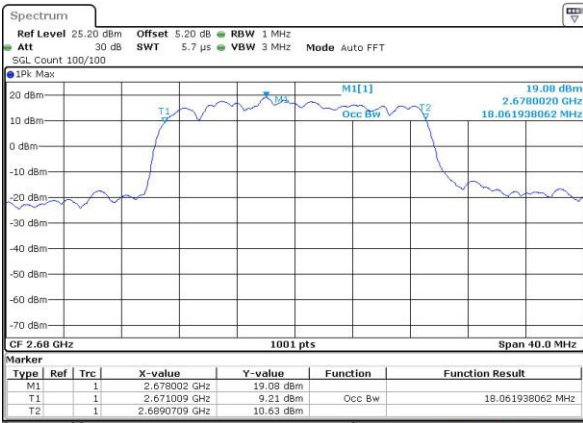

Highest Channel / 15MHz / 16QAM

Date: 23 JUL 2016 01:51:34

LTE Band 41

Lowest Channel / 20MHz / QPSK

Date: 23 JUL 2016 01:36:48

Lowest Channel / 20MHz / 16QAM

Date: 23 JUL 2016 01:36:24

Middle Channel / 20MHz / QPSK

Date: 23 JUL 2016 01:39:23

Middle Channel / 20MHz / 16QAM

Date: 23 JUL 2016 01:40:17

Highest Channel / 20MHz / QPSK

Date: 23 JUL 2016 01:41:33

Highest Channel / 20MHz / 16QAM

Date: 23 JUL 2016 01:40:37

# Conducted Band Edge

LTE Band 5 / 1.4MHz / 16QAM

Lowest Band Edge / 1 RB

Date: 21.JUL.2016 20:42:15

Highest Band Edge / 1 RB

Date: 21.JUL.2016 21:06:09

Lowest Band Edge / Full RB

Date: 21.JUL.2016 20:48:32