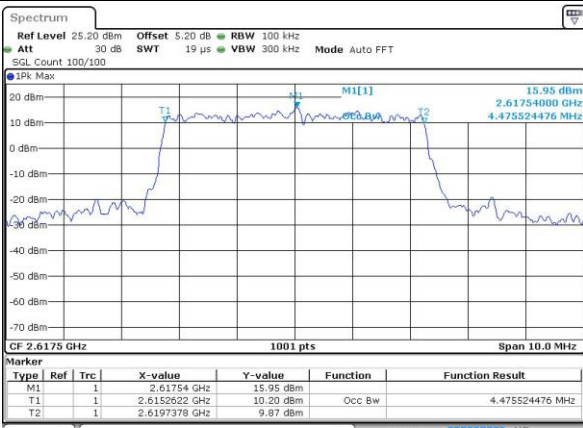

Highest Channel / 5MHz / QPSK

Date: 22 JUL 2016 00:54:40

Highest Channel / 5MHz / 16QAM

Date: 22 JUL 2016 00:54:18

LTE Band 38

Lowest Channel / 10MHz / QPSK

Date: 22 JUL 2016 01:02:01

Lowest Channel / 10MHz / 16QAM