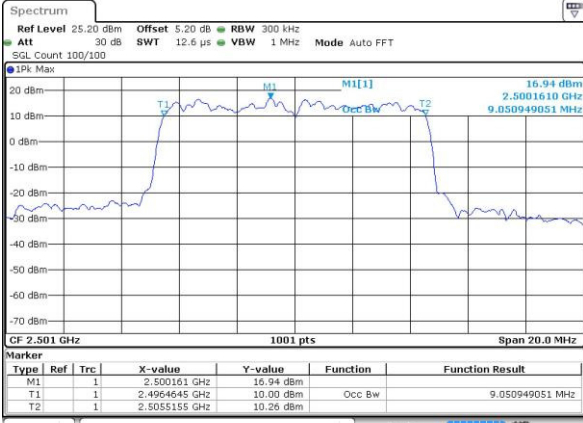

LTE Band 41

Lowest Channel / 10MHz / QPSK

Date: 23 JUL 2016 01:47:16