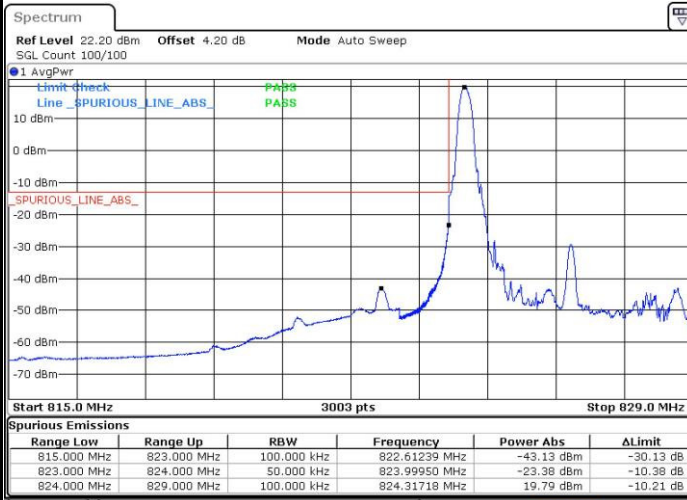

Lowest Band Edge / Full RB

Date: 21.JUL.2016 21:21:13

Highest Band Edge / Full RB

Date: 21.JUL.2016 21:38:50

LTE Band 5 / 5MHz / QPSK

Lowest Band Edge / 1 RB

Date: 21.JUL.2016 22:11:49

Highest Band Edge / 1 RB

Date: 21.JUL.2016 22:29:26

Lowest Band Edge / Full RB

Date: 21.JUL.2016 22:18:05

Highest Band Edge / Full RB

Date: 21.JUL.2016 22:35:43

LTE Band 5 / 5MHz / 16QAM

Lowest Band Edge / 1RB

Date: 21.JUL.2016 22:14:57

Highest Band Edge / 1 RB

Date: 21.JUL.2016 22:32:34

Lowest Band Edge / Full RB

Date: 21.JUL.2016 22:21:13

Highest Band Edge / Full RB

Date: 21.JUL.2016 22:38:51

LTE Band 5 / 10MHz / QPSK

Lowest Band Edge / 1 RB

Date: 21.JUL.2016 22:44:31

Highest Band Edge / 1 RB

Date: 21.JUL.2016 23:02:08

Lowest Band Edge / Full RB

Date: 21.JUL.2016 22:50:47

Highest Band Edge / Full RB

Date: 21.JUL.2016 23:08:24