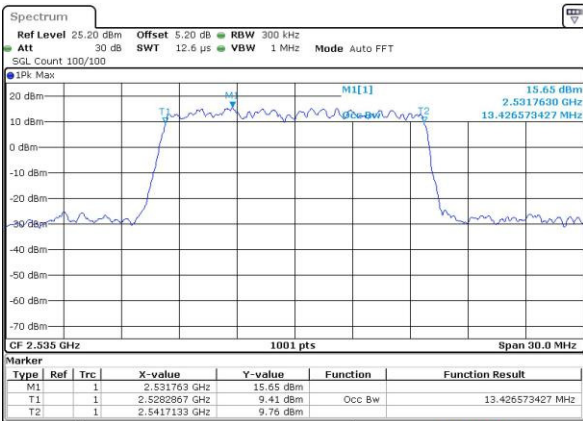

Middle Channel / 15MHz / QPSK

Date: 22 JUL 2016 00:08:21