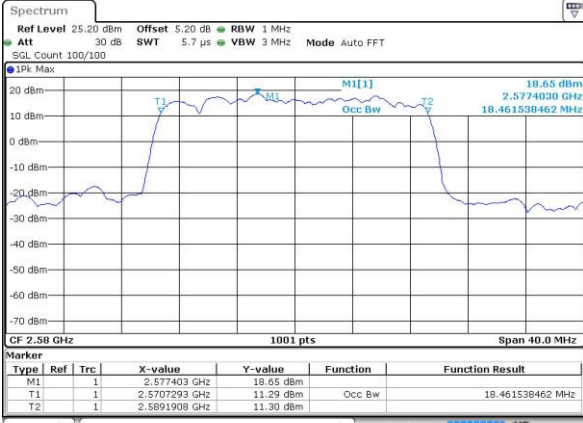

Middle Channel / 15MHz / 16QAM

Date: 22 JUL 2016 01:06:04

Highest Channel / 15MHz / QPSK

Date: 22 JUL 2016 01:06:47

Highest Channel / 15MHz / 16QAM

Date: 22 JUL 2016 01:07:10

LTE Band 38

Lowest Channel / 20MHz / QPSK