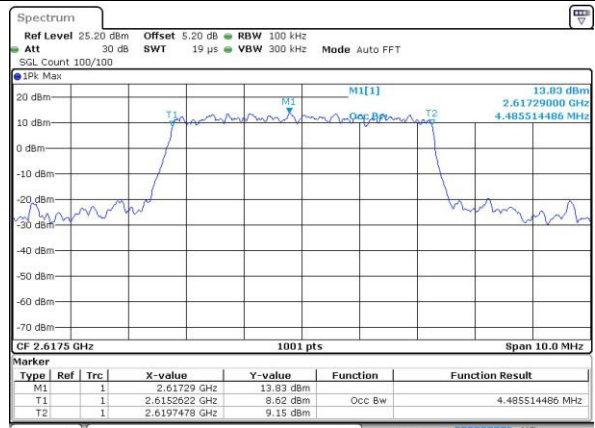

Highest Channel / 5MHz / QPSK

Date: 22 JUL 2016 00:54:40

Highest Channel / 5MHz / 16QAM

Date: 22 JUL 2016 00:54:18

LTE Band 38

Lowest Channel / 10MHz / QPSK

Date: 22 JUL 2016 01:02:01

Lowest Channel / 10MHz / 16QAM