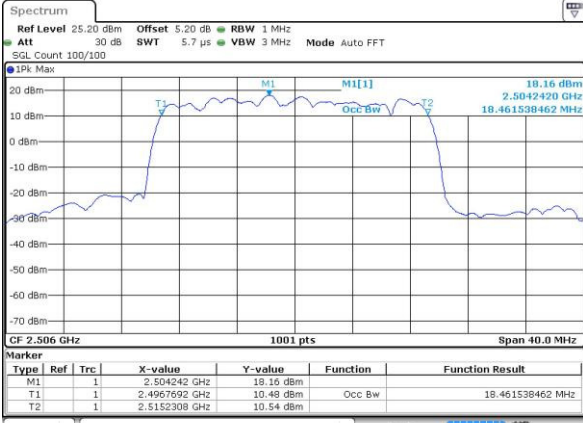

Highest Channel / 15MHz / 16QAM

Date: 23 JUL 2016 01:51:34

LTE Band 41

Lowest Channel / 20MHz / QPSK

Date: 23 JUL 2016 01:36:48

Lowest Channel / 20MHz / 16QAM

Date: 23 JUL 2016 01:36:24

Middle Channel / 20MHz / QPSK

Date: 23 JUL 2016 01:39:23

Middle Channel / 20MHz / 16QAM

Date: 23 JUL 2016 01:40:17

Highest Channel / 20MHz / QPSK

Date: 23 JUL 2016 01:41:33

Highest Channel / 20MHz / 16QAM

Date: 23 JUL 2016 01:40:37