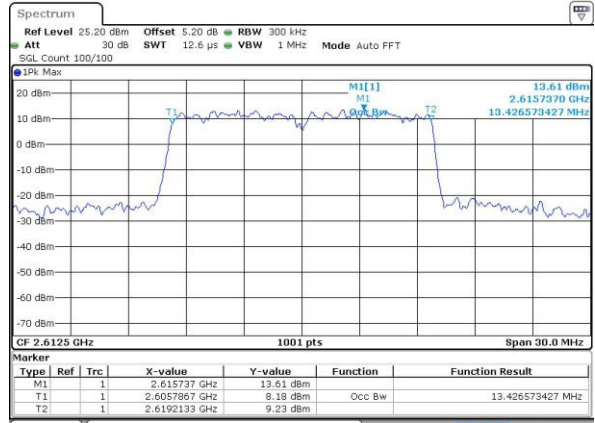

Middle Channel / 15MHz / 16QAM

Date: 22 JUL 2016 01:06:04

Highest Channel / 15MHz / QPSK

Date: 22 JUL 2016 01:06:47

Highest Channel / 15MHz / 16QAM

Date: 22 JUL 2016 01:07:10

LTE Band 38

Lowest Channel / 20MHz / QPSK