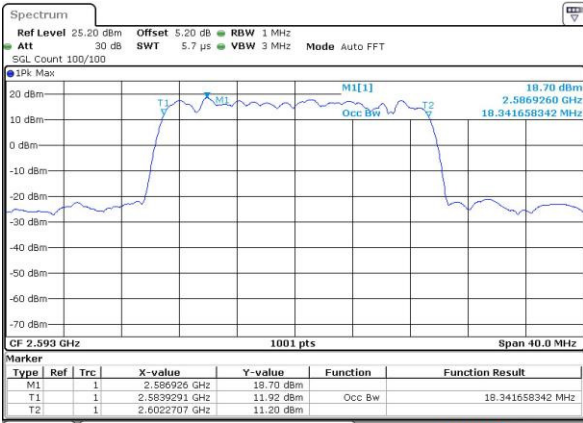

Highest Channel / 15MHz / 16QAM

Date: 23 JUL 2016 01:51:34

LTE Band 41

Lowest Channel / 20MHz / QPSK

Date: 23 JUL 2016 01:36:48

Lowest Channel / 20MHz / 16QAM

Date: 23 JUL 2016 01:36:24

Middle Channel / 20MHz / QPSK

Date: 23 JUL 2016 01:39:23

Middle Channel / 20MHz / 16QAM

Date: 23 JUL 2016 01:40:17

Highest Channel / 20MHz / QPSK

Date: 23 JUL 2016 01:41:33

Highest Channel / 20MHz / 16QAM

Date: 23 JUL 2016 01:40:37

# Conducted Band Edge

LTE Band 5 / 1.4MHz / 16QAM

Lowest Band Edge / 1 RB

Date: 21.JUL.2016 20:42:15

Highest Band Edge / 1 RB

Date: 21.JUL.2016 21:06:09

Lowest Band Edge / Full RB

Date: 21.JUL.2016 20:48:32