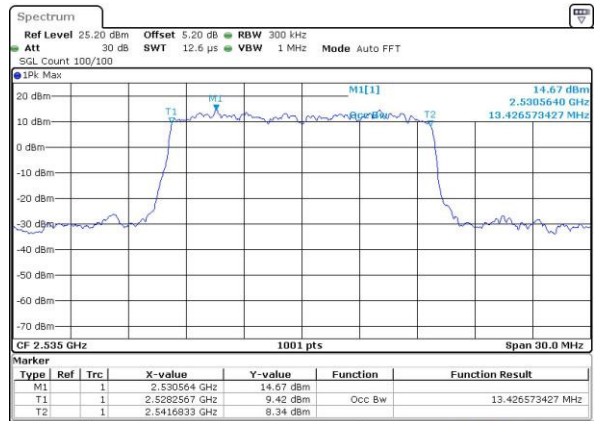

Date: 21 JUL 2016 23:51:36

Highest Channel / 10MHz / QPSK

Date: 21 JUL 2016 23:52:19

Highest Channel / 10MHz / 16QAM

Date: 21 JUL 2016 23:52:40

LTE Band 7

Lowest Channel / 15MHz / QPSK

Date: 22 JUL 2016 00:07:59

Lowest Channel / 15MHz / 16QAM

Date: 22 JUL 2016 00:07:38

Middle Channel / 15MHz / QPSK

Date: 22 JUL 2016 00:08:21

Middle Channel / 15MHz / 16QAM

Date: 22 JUL 2016 00:08:42

Highest Channel / 15MHz / QPSK

Date: 22 JUL 2016 00:09:24

Highest Channel / 15MHz / 16QAM

Date: 22 JUL 2016 00:09:03

LTE Band 7

Lowest Channel / 20MHz / QPSK

Date: 22 JUL 2016 00:24:44

Lowest Channel / 20MHz / 16QAM

Date: 22 JUL 2016 00:24:23

Middle Channel / 20MHz / QPSK