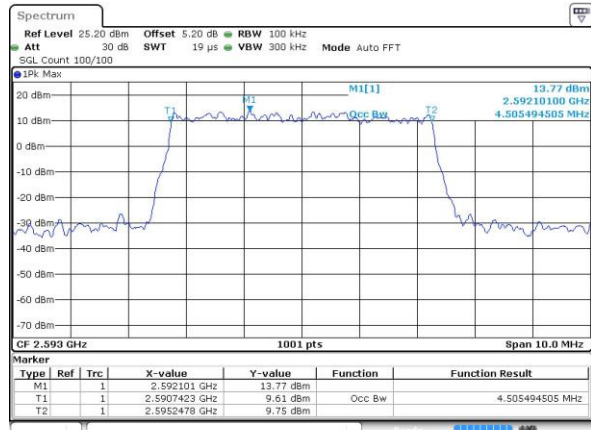

Middle Channel / 5MHz / 16QAM

Date: 23 JUL 2016 01:44:41