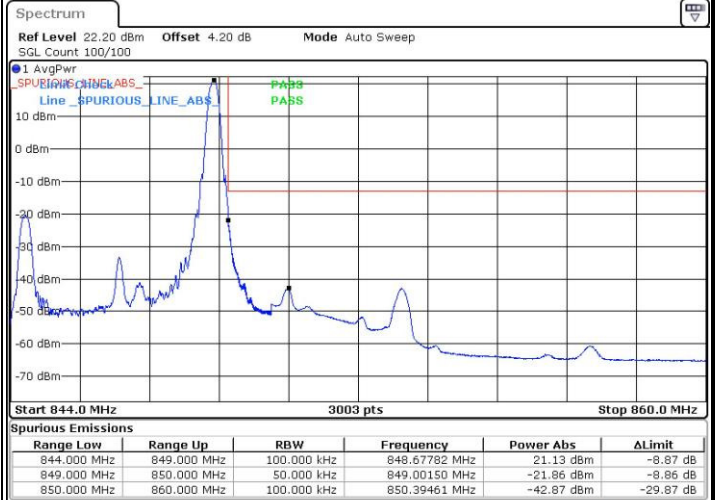

Date: 21.JUL.2016 21:18:05

Highest Band Edge / Full RB

Date: 21.JUL.2016 21:35:42

LTE Band 5 / 3MHz / 16QAM

Lowest Band Edge / 1 RB

Date: 21.JUL.2016 21:14:57

Highest Band Edge / 1 RB

Date: 21.JUL.2016 21:32:34

Lowest Band Edge / Full RB

Date: 21.JUL.2016 21:21:13

Highest Band Edge / Full RB

Date: 21.JUL.2016 21:38:50

LTE Band 5 / 5MHz / QPSK

Lowest Band Edge / 1 RB

Date: 21.JUL.2016 22:11:49

Highest Band Edge / 1 RB

Date: 21.JUL.2016 22:29:26

Lowest Band Edge / Full RB

Date: 21.JUL.2016 22:18:05

Highest Band Edge / Full RB

Date: 21.JUL.2016 22:35:43

LTE Band 5 / 5MHz / 16QAM

Lowest Band Edge / 1RB

Date: 21.JUL.2016 22:14:57

Highest Band Edge / 1 RB

Date: 21.JUL.2016 22:32:34

Lowest Band Edge / Full RB

Date: 21.JUL.2016 22:21:13

Highest Band Edge / Full RB

Date: 21.JUL.2016 22:38:51

LTE Band 5 / 10MHz / QPSK

Lowest Band Edge / 1 RB