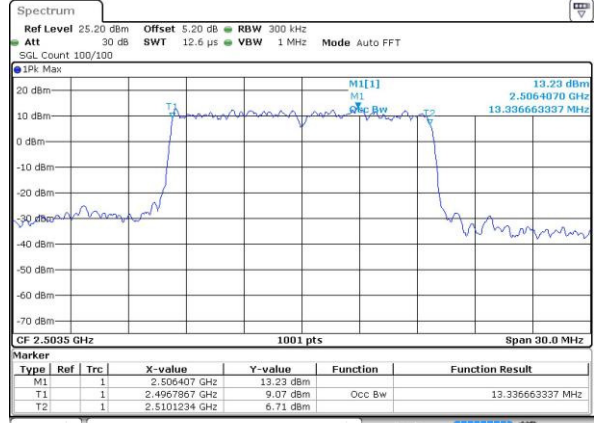

Lowest Channel / 15MHz / 16QAM

Date: 23 JUL 2016 01:49:47