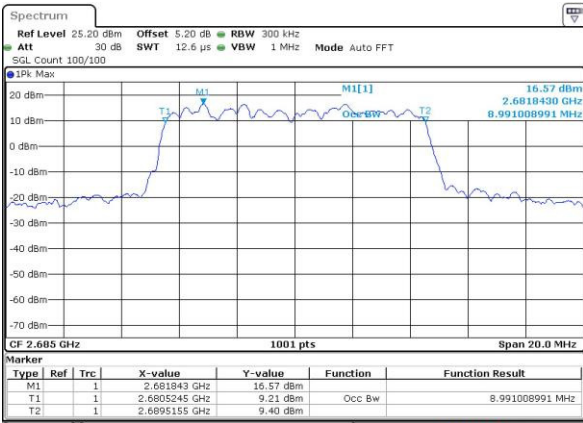

LTE Band 41

Lowest Channel / 10MHz / QPSK

Date: 23 JUL 2016 01:47:16

Lowest Channel / 10MHz / 16QAM

Date: 23 JUL 2016 01:46:56

Middle Channel / 10MHz / QPSK

Date: 23 JUL 2016 01:47:39

Middle Channel / 10MHz / 16QAM

Date: 23 JUL 2016 01:48:00

Highest Channel / 10MHz / QPSK

Date: 23 JUL 2016 01:48:05

Highest Channel / 10MHz / 16QAM

Date: 23 JUL 2016 01:48:22

LTE Band 41

Lowest Channel / 15MHz / QPSK

Date: 23 JUL 2016 01:49:37