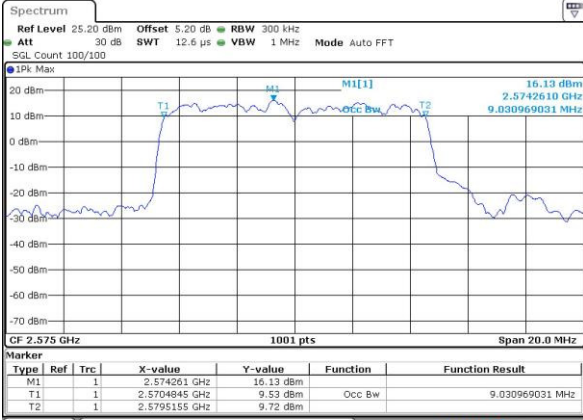

Highest Channel / 5MHz / QPSK

Date: 22 JUL 2016 00:54:40

Highest Channel / 5MHz / 16QAM

Date: 22 JUL 2016 00:54:18

LTE Band 38

Lowest Channel / 10MHz / QPSK

Date: 22 JUL 2016 01:02:01

Lowest Channel / 10MHz / 16QAM