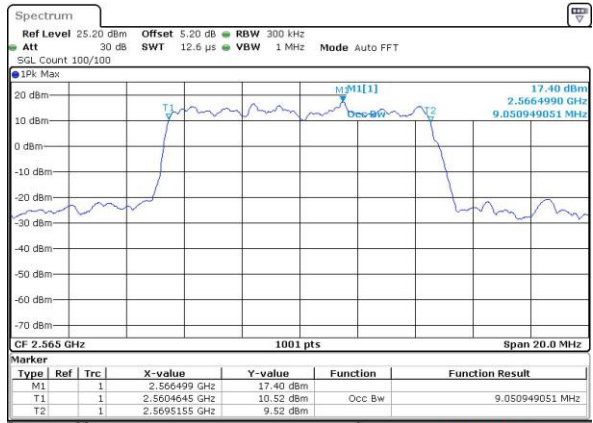

LTE Band 7

Lowest Channel / 10MHz / QPSK

Date: 21 JUL 2016 23:50:54

Lowest Channel / 10MHz / 16QAM

Date: 21 JUL 2016 23:51:15

Middle Channel / 10MHz / QPSK

Date: 21 JUL 2016 23:51:58

Middle Channel / 10MHz / 16QAM

Date: 21 JUL 2016 23:51:36

Highest Channel / 10MHz / QPSK

Date: 21 JUL 2016 23:52:19

Highest Channel / 10MHz / 16QAM

Date: 21 JUL 2016 23:52:40

LTE Band 7

Lowest Channel / 15MHz / QPSK

Date: 22 JUL 2016 00:07:59