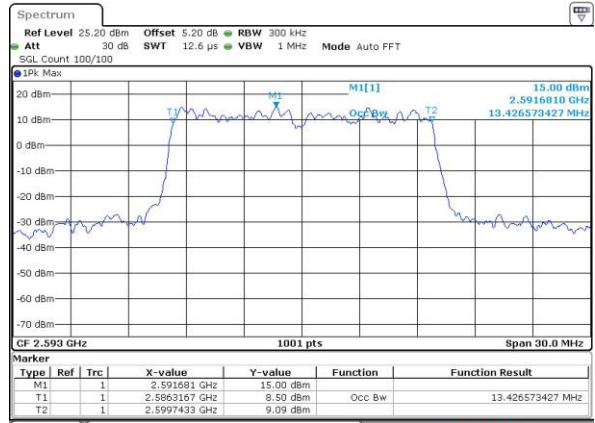

Date: 23 JUL 2016 01:48:00

Highest Channel / 10MHz / QPSK

Date: 23 JUL 2016 01:48:05

Highest Channel / 10MHz / 16QAM

Date: 23 JUL 2016 01:48:22

LTE Band 41

Lowest Channel / 15MHz / QPSK

Date: 23 JUL 2016 01:49:37

Lowest Channel / 15MHz / 16QAM

Date: 23 JUL 2016 01:49:47

Middle Channel / 15MHz / QPSK

Date: 23 JUL 2016 01:50:31

Middle Channel / 15MHz / 16QAM

Date: 23 JUL 2016 01:51:06

Highest Channel / 15MHz / QPSK

Date: 23 JUL 2016 01:51:54

Highest Channel / 15MHz / 16QAM

Date: 23 JUL 2016 01:51:34

LTE Band 41

Lowest Channel / 20MHz / QPSK

Date: 23 JUL 2016 01:36:48

Lowest Channel / 20MHz / 16QAM

Date: 23 JUL 2016 01:36:24

Middle Channel / 20MHz / QPSK