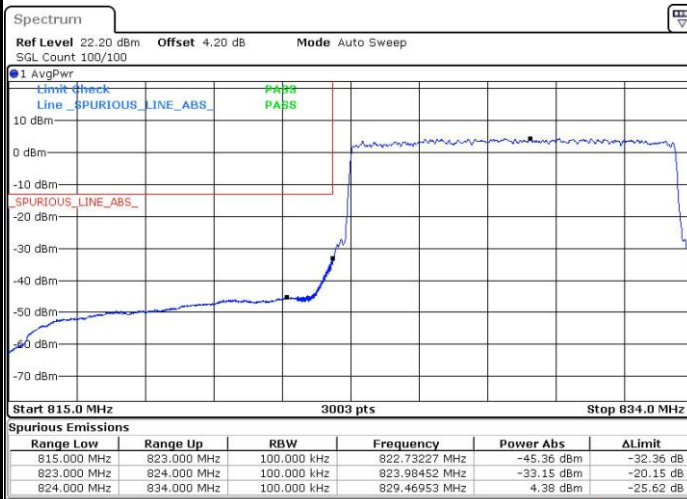

Lowest Band Edge / Full RB

Date: 21.JUL.2016 21:21:13

Highest Band Edge / Full RB

Date: 21.JUL.2016 21:38:50

LTE Band 5 / 5MHz / QPSK

Lowest Band Edge / 1 RB

Date: 21.JUL.2016 22:11:49

Highest Band Edge / 1 RB

Date: 21.JUL.2016 22:29:26

Lowest Band Edge / Full RB

Date: 21.JUL.2016 22:18:05

Highest Band Edge / Full RB

Date: 21.JUL.2016 22:35:43

LTE Band 5 / 5MHz / 16QAM

Lowest Band Edge / 1RB

Date: 21.JUL.2016 22:14:57

Highest Band Edge / 1 RB

Date: 21.JUL.2016 22:32:34

Lowest Band Edge / Full RB

Date: 21.JUL.2016 22:21:13

Highest Band Edge / Full RB

Date: 21.JUL.2016 22:38:51

LTE Band 5 / 10MHz / QPSK

Lowest Band Edge / 1 RB

Date: 21.JUL.2016 22:44:31

Highest Band Edge / 1 RB

Date: 21.JUL.2016 23:02:08

Lowest Band Edge / Full RB

Date: 21.JUL.2016 22:50:47

Highest Band Edge / Full RB

Date: 21.JUL.2016 23:08:24