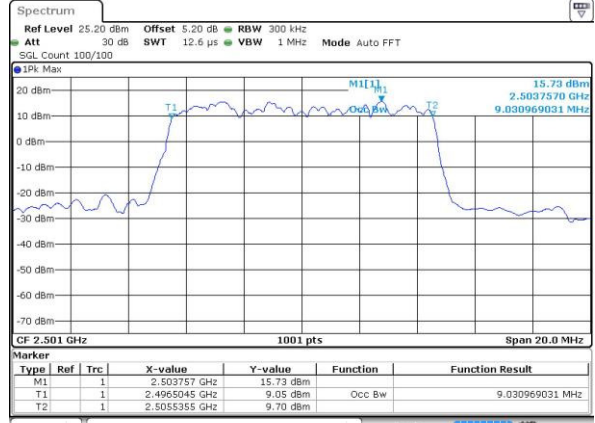

Lowest Channel / 10MHz / 16QAM

Date: 23 JUL 2016 01:46:56