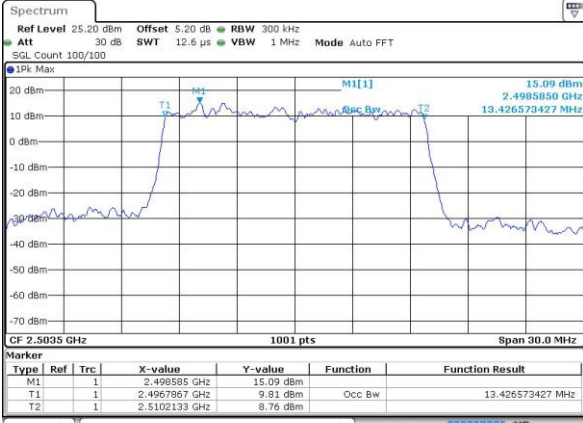

Date: 23 JUL 2016 01:48:00

Highest Channel / 10MHz / QPSK

Date: 23 JUL 2016 01:48:05

Highest Channel / 10MHz / 16QAM

Date: 23 JUL 2016 01:48:22

LTE Band 41

Lowest Channel / 15MHz / QPSK

Date: 23 JUL 2016 01:49:37