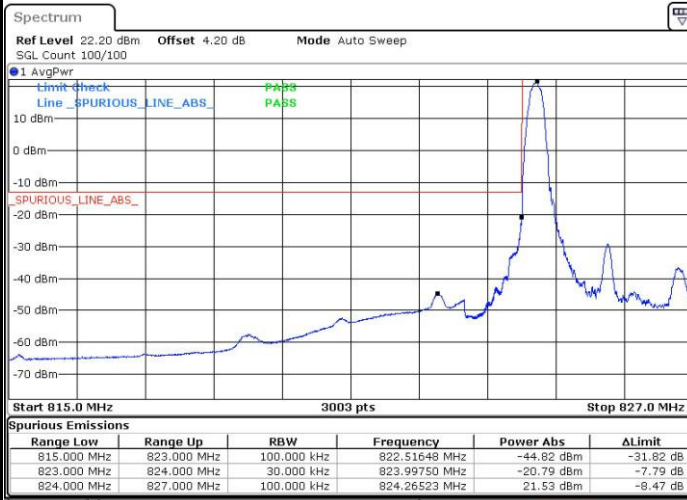

# Conducted Band Edge

LTE Band 5 / 1.4MHz / 16QAM

Lowest Band Edge / 1 RB

Date: 21.JUL.2016 20:42:15

Highest Band Edge / 1 RB

Date: 21.JUL.2016 21:06:09

Lowest Band Edge / Full RB

Date: 21.JUL.2016 20:48:32

Highest Band Edge / Full RB

Date: 21.JUL.2016 20:59:52

LTE Band 5 / 3MHz / QPSK

Lowest Band Edge / 1RB

Date: 21.JUL.2016 21:11:49

Highest Band Edge / 1 RB

Date: 21.JUL.2016 21:29:26

Lowest Band Edge / Full RB

Date: 21.JUL.2016 21:18:05

Highest Band Edge / Full RB

Date: 21.JUL.2016 21:35:42

LTE Band 5 / 3MHz / 16QAM

Lowest Band Edge / 1 RB

Date: 21.JUL.2016 21:14:57

Highest Band Edge / 1 RB

Date: 21.JUL.2016 21:32:34

Lowest Band Edge / Full RB

Date: 21.JUL.2016 21:21:13

Highest Band Edge / Full RB

Date: 21.JUL.2016 21:38:50

LTE Band 5 / 5MHz / QPSK

Lowest Band Edge / 1 RB

Date: 21.JUL.2016 22:11:49

Highest Band Edge / 1 RB