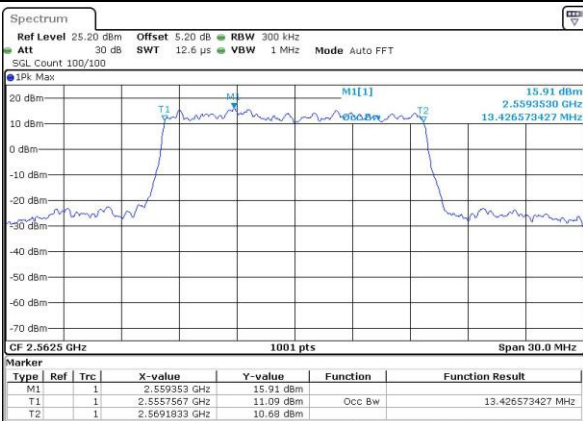

Date: 21 JUL 2016 23:51:36

Highest Channel / 10MHz / QPSK

Date: 21 JUL 2016 23:52:19

Highest Channel / 10MHz / 16QAM

Date: 21 JUL 2016 23:52:40

LTE Band 7

Lowest Channel / 15MHz / QPSK

Date: 22 JUL 2016 00:07:59

Lowest Channel / 15MHz / 16QAM

Date: 22 JUL 2016 00:07:38

Middle Channel / 15MHz / QPSK

Date: 22 JUL 2016 00:08:21

Middle Channel / 15MHz / 16QAM

Date: 22 JUL 2016 00:08:42

Highest Channel / 15MHz / QPSK

Date: 22 JUL 2016 00:09:24

Highest Channel / 15MHz / 16QAM

Date: 22 JUL 2016 00:09:03

LTE Band 7

Lowest Channel / 20MHz / QPSK

Date: 22 JUL 2016 00:24:44

Lowest Channel / 20MHz / 16QAM

Date: 22 JUL 2016 00:24:23

Middle Channel / 20MHz / QPSK