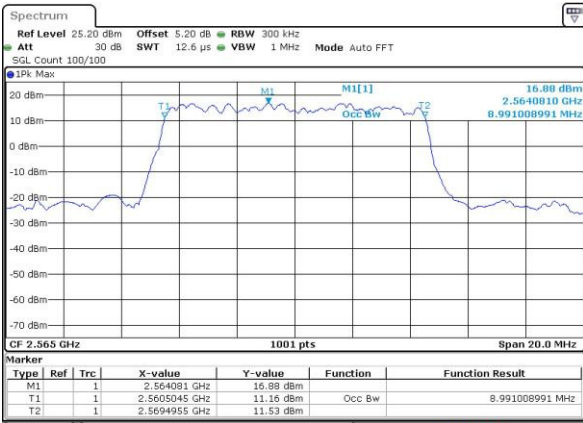

LTE Band 7

Lowest Channel / 10MHz / QPSK

Date: 21 JUL 2016 23:50:54

Lowest Channel / 10MHz / 16QAM

Date: 21 JUL 2016 23:51:15

Middle Channel / 10MHz / QPSK

Date: 21 JUL 2016 23:51:58

Middle Channel / 10MHz / 16QAM

Date: 21 JUL 2016 23:51:36

Highest Channel / 10MHz / QPSK

Date: 21 JUL 2016 23:52:19

Highest Channel / 10MHz / 16QAM

Date: 21 JUL 2016 23:52:40

LTE Band 7

Lowest Channel / 15MHz / QPSK

Date: 22 JUL 2016 00:07:59