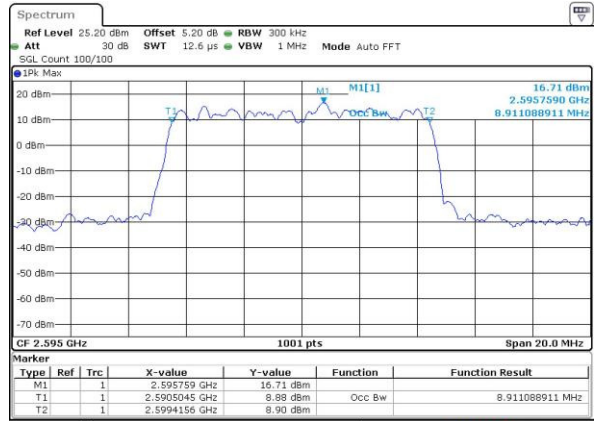

Middle Channel / 10MHz / 16QAM

Date: 22 JUL 2016 01:03:10