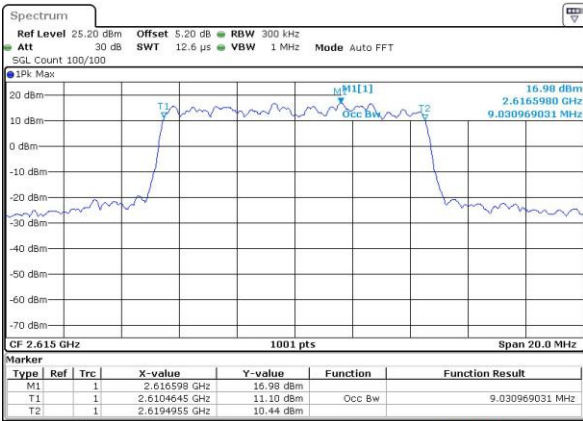

Highest Channel / 5MHz / QPSK

Date: 22 JUL 2016 00:54:40

Highest Channel / 5MHz / 16QAM

Date: 22 JUL 2016 00:54:18

LTE Band 38

Lowest Channel / 10MHz / QPSK

Date: 22 JUL 2016 01:02:01

Lowest Channel / 10MHz / 16QAM

Date: 22 JUL 2016 01:02:24

Middle Channel / 10MHz / QPSK

Date: 22 JUL 2016 01:03:21

Middle Channel / 10MHz / 16QAM

Date: 22 JUL 2016 01:03:10

Highest Channel / 10MHz / QPSK

Date: 22 JUL 2016 01:04:01

Highest Channel / 10MHz / 16QAM

Date: 22 JUL 2016 01:04:12

LTE Band 38

Lowest Channel / 15MHz / QPSK

Date: 22 JUL 2016 01:05:17

Lowest Channel / 15MHz / 16QAM

Date: 22 JUL 2016 01:04:54

Middle Channel / 15MHz / QPSK

Date: 22 JUL 2016 01:05:38