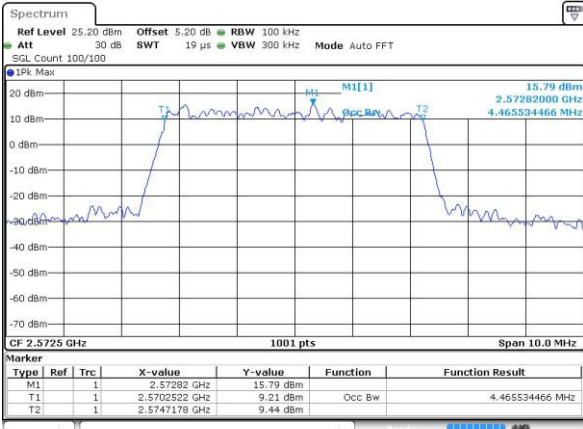

LTE Band 38

Lowest Channel / 5MHz / QPSK

Date: 22 JUL 2016 00:52:59