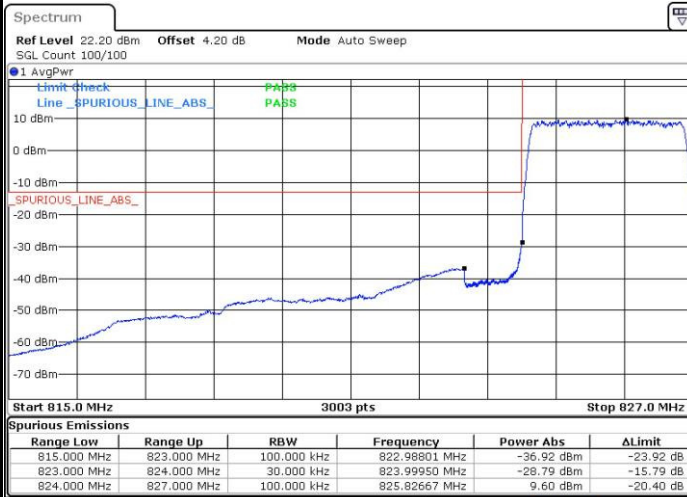

# Conducted Band Edge

LTE Band 5 / 1.4MHz / 16QAM

Lowest Band Edge / 1 RB

Date: 21.JUL.2016 20:42:15

Highest Band Edge / 1 RB

Date: 21.JUL.2016 21:06:09

Lowest Band Edge / Full RB

Date: 21.JUL.2016 20:48:32

Highest Band Edge / Full RB

Date: 21.JUL.2016 20:59:52

LTE Band 5 / 3MHz / QPSK

Lowest Band Edge / 1RB

Date: 21.JUL.2016 21:11:49

Highest Band Edge / 1 RB

Date: 21.JUL.2016 21:29:26

Lowest Band Edge / Full RB

Date: 21.JUL.2016 21:18:05

Highest Band Edge / Full RB

Date: 21.JUL.2016 21:35:42

LTE Band 5 / 3MHz / 16QAM

Lowest Band Edge / 1 RB

Date: 21.JUL.2016 21:14:57

Highest Band Edge / 1 RB

Date: 21.JUL.2016 21:32:34

Lowest Band Edge / Full RB

Date: 21.JUL.2016 21:21:13

Highest Band Edge / Full RB

Date: 21.JUL.2016 21:38:50

LTE Band 5 / 5MHz / QPSK

Lowest Band Edge / 1 RB

Date: 21.JUL.2016 22:11:49

Highest Band Edge / 1 RB