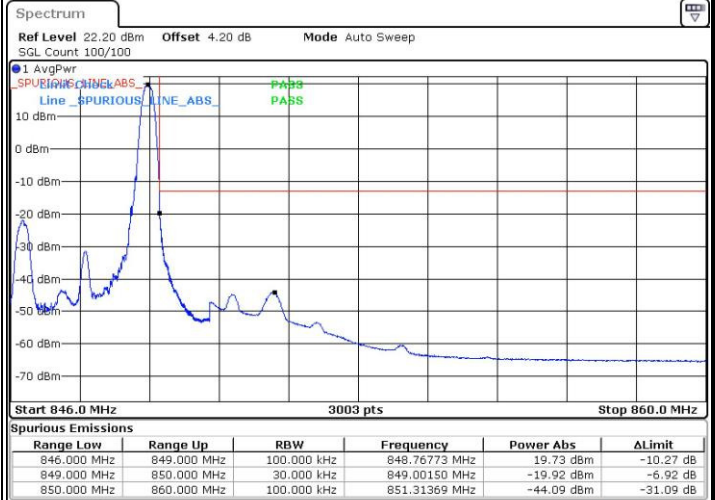

Highest Band Edge / Full RB

Date: 21.JUL.2016 20:59:52

LTE Band 5 / 3MHz / QPSK

Lowest Band Edge / 1RB

Date: 21.JUL.2016 21:11:49

Highest Band Edge / 1 RB

Date: 21.JUL.2016 21:29:26

Lowest Band Edge / Full RB

Date: 21.JUL.2016 21:18:05

Highest Band Edge / Full RB

Date: 21.JUL.2016 21:35:42

LTE Band 5 / 3MHz / 16QAM

Lowest Band Edge / 1 RB

Date: 21.JUL.2016 21:14:57

Highest Band Edge / 1 RB

Date: 21.JUL.2016 21:32:34

Lowest Band Edge / Full RB

Date: 21.JUL.2016 21:21:13

Highest Band Edge / Full RB

Date: 21.JUL.2016 21:38:50

LTE Band 5 / 5MHz / QPSK

Lowest Band Edge / 1 RB

Date: 21.JUL.2016 22:11:49

Highest Band Edge / 1 RB

Date: 21.JUL.2016 22:29:26

Lowest Band Edge / Full RB

Date: 21.JUL.2016 22:18:05

Highest Band Edge / Full RB

Date: 21.JUL.2016 22:35:43

LTE Band 5 / 5MHz / 16QAM

Lowest Band Edge / 1RB

Date: 21.JUL.2016 22:14:57