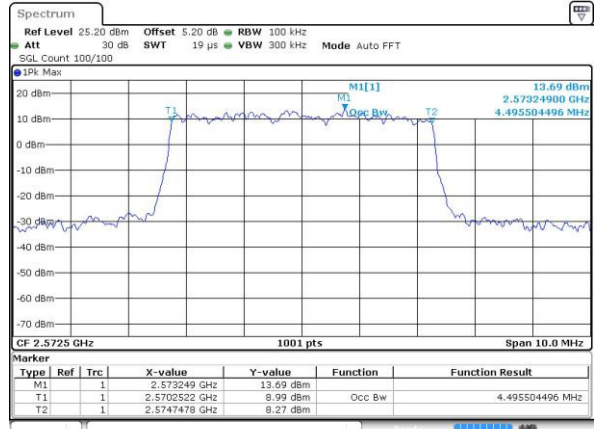

Lowest Channel / 5MHz / 16QAM

Date: 22 JUL 2016 00:52:29