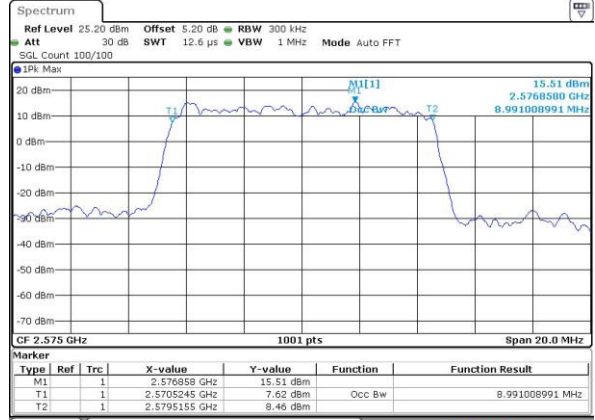

Highest Channel / 5MHz / QPSK

Date: 22 JUL 2016 00:54:40

Highest Channel / 5MHz / 16QAM

Date: 22 JUL 2016 00:54:18

LTE Band 38

Lowest Channel / 10MHz / QPSK

Date: 22 JUL 2016 01:02:01

Lowest Channel / 10MHz / 16QAM