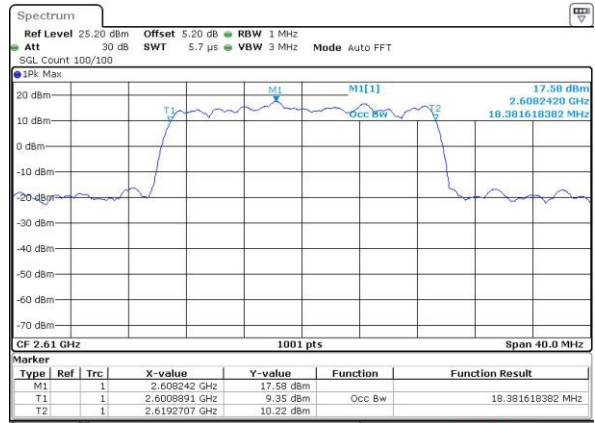

Middle Channel / 15MHz / 16QAM

Date: 22 JUL 2016 01:06:04

Highest Channel / 15MHz / QPSK

Date: 22 JUL 2016 01:06:47

Highest Channel / 15MHz / 16QAM

Date: 22 JUL 2016 01:07:10

LTE Band 38

Lowest Channel / 20MHz / QPSK

Date: 22 JUL 2016 01:08:16

Lowest Channel / 20MHz / 16QAM

Date: 22 JUL 2016 01:07:45

Middle Channel / 20MHz / QPSK

Date: 22 JUL 2016 01:08:37

Middle Channel / 20MHz / 16QAM

Date: 22 JUL 2016 01:08:59

Highest Channel / 20MHz / QPSK

Date: 22 JUL 2016 01:09:51

Highest Channel / 20MHz / 16QAM

Date: 22 JUL 2016 01:09:30

LTE Band 41

Lowest Channel / 5MHz / QPSK

Date: 23 JUL 2016 01:44:11

Lowest Channel / 5MHz / 16QAM

Date: 23 JUL 2016 01:44:30