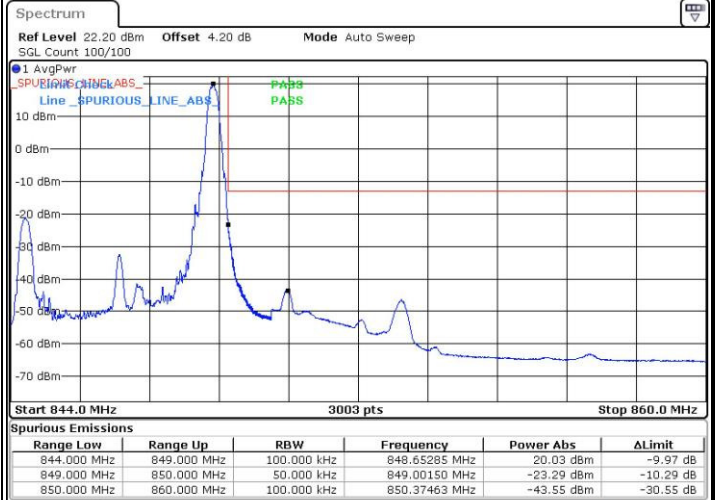

Lowest Band Edge / Full RB

Date: 21.JUL.2016 21:21:13

Highest Band Edge / Full RB

Date: 21.JUL.2016 21:38:50

LTE Band 5 / 5MHz / QPSK

Lowest Band Edge / 1 RB

Date: 21.JUL.2016 22:11:49

Highest Band Edge / 1 RB

Date: 21.JUL.2016 22:29:26

Lowest Band Edge / Full RB

Date: 21.JUL.2016 22:18:05

Highest Band Edge / Full RB

Date: 21.JUL.2016 22:35:43

LTE Band 5 / 5MHz / 16QAM

Lowest Band Edge / 1RB

Date: 21.JUL.2016 22:14:57

Highest Band Edge / 1 RB

Date: 21.JUL.2016 22:32:34

Lowest Band Edge / Full RB

Date: 21.JUL.2016 22:21:13

Highest Band Edge / Full RB

Date: 21.JUL.2016 22:38:51

LTE Band 5 / 10MHz / QPSK

Lowest Band Edge / 1 RB

Date: 21.JUL.2016 22:44:31

Highest Band Edge / 1 RB

Date: 21.JUL.2016 23:02:08

Lowest Band Edge / Full RB

Date: 21.JUL.2016 22:50:47

Highest Band Edge / Full RB

Date: 21.JUL.2016 23:08:24