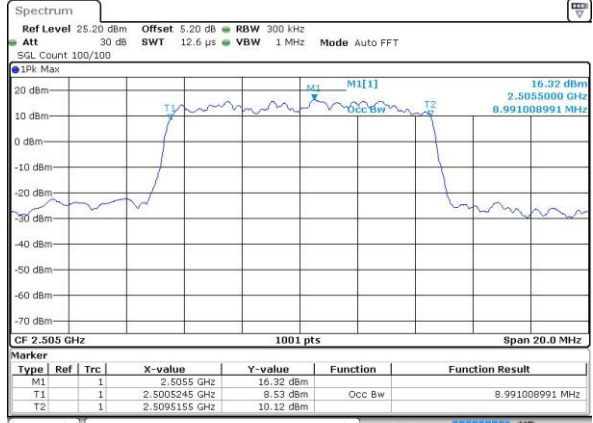

LTE Band 7

Lowest Channel / 10MHz / QPSK

Date: 21 JUL 2016 23:50:54

Lowest Channel / 10MHz / 16QAM

Date: 21 JUL 2016 23:51:15

Middle Channel / 10MHz / QPSK

Date: 21 JUL 2016 23:51:58

Middle Channel / 10MHz / 16QAM

Date: 21 JUL 2016 23:51:36

Highest Channel / 10MHz / QPSK

Date: 21 JUL 2016 23:52:19

Highest Channel / 10MHz / 16QAM

Date: 21 JUL 2016 23:52:40

LTE Band 7

Lowest Channel / 15MHz / QPSK

Date: 22 JUL 2016 00:07:59