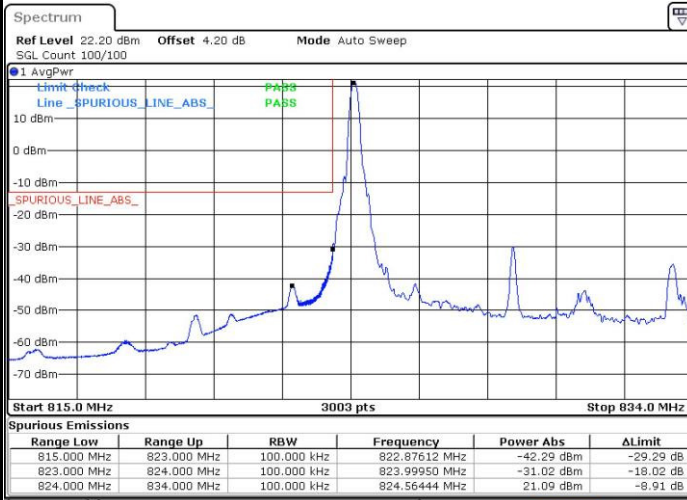

Lowest Band Edge / Full RB

Date: 21.JUL.2016 21:21:13

Highest Band Edge / Full RB

Date: 21.JUL.2016 21:38:50

LTE Band 5 / 5MHz / QPSK

Lowest Band Edge / 1 RB

Date: 21.JUL.2016 22:11:49

Highest Band Edge / 1 RB

Date: 21.JUL.2016 22:29:26

Lowest Band Edge / Full RB

Date: 21.JUL.2016 22:18:05

Highest Band Edge / Full RB

Date: 21.JUL.2016 22:35:43

LTE Band 5 / 5MHz / 16QAM

Lowest Band Edge / 1RB

Date: 21.JUL.2016 22:14:57

Highest Band Edge / 1 RB

Date: 21.JUL.2016 22:32:34

Lowest Band Edge / Full RB

Date: 21.JUL.2016 22:21:13

Highest Band Edge / Full RB

Date: 21.JUL.2016 22:38:51

LTE Band 5 / 10MHz / QPSK

Lowest Band Edge / 1 RB

Date: 21.JUL.2016 22:44:31

Highest Band Edge / 1 RB

Date: 21.JUL.2016 23:02:08

Lowest Band Edge / Full RB

Date: 21.JUL.2016 22:50:47

Highest Band Edge / Full RB

Date: 21.JUL.2016 23:08:24