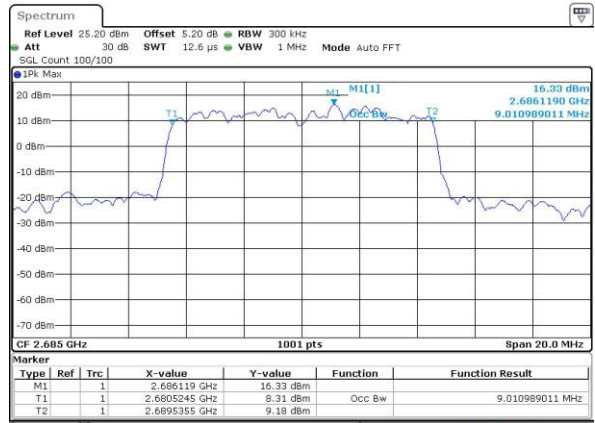

LTE Band 41

Lowest Channel / 10MHz / QPSK

Date: 23 JUL 2016 01:47:16

Lowest Channel / 10MHz / 16QAM

Date: 23 JUL 2016 01:46:56

Middle Channel / 10MHz / QPSK

Date: 23 JUL 2016 01:47:39

Middle Channel / 10MHz / 16QAM

Date: 23 JUL 2016 01:48:00

Highest Channel / 10MHz / QPSK

Date: 23 JUL 2016 01:48:05

Highest Channel / 10MHz / 16QAM

Date: 23 JUL 2016 01:48:22

LTE Band 41

Lowest Channel / 15MHz / QPSK

Date: 23 JUL 2016 01:49:37