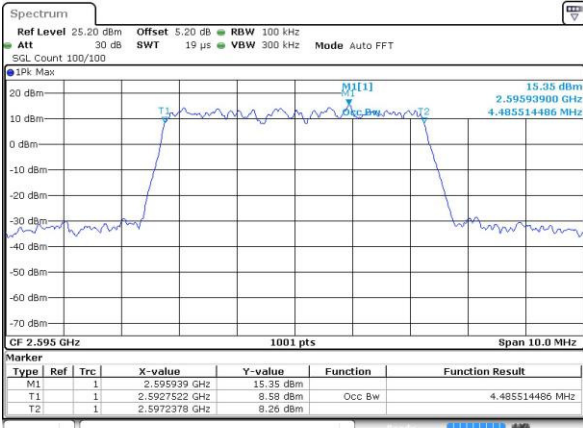

Middle Channel / 5MHz / QPSK

Date: 22 JUL 2016 00:53:44