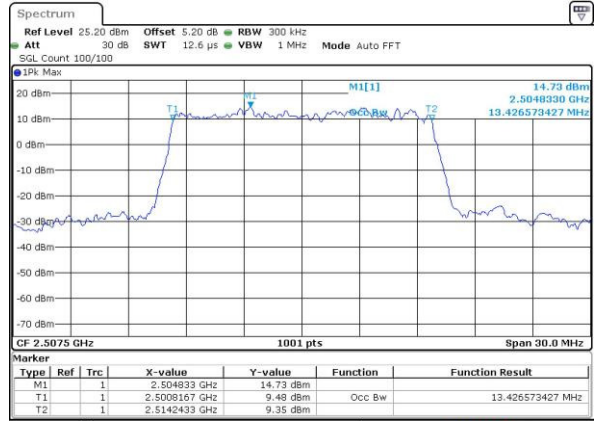

Lowest Channel / 15MHz / 16QAM

Date: 22 JUL 2016 00:07:38