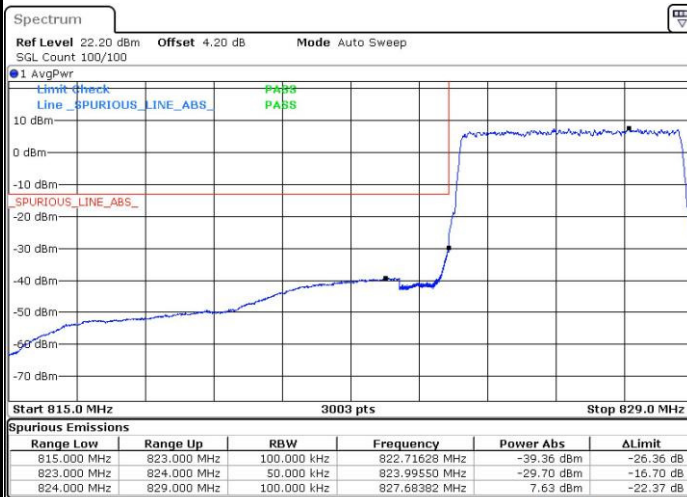

Date: 21.JUL.2016 21:18:05

Highest Band Edge / Full RB

Date: 21.JUL.2016 21:35:42

LTE Band 5 / 3MHz / 16QAM

Lowest Band Edge / 1 RB

Date: 21.JUL.2016 21:14:57

Highest Band Edge / 1 RB

Date: 21.JUL.2016 21:32:34

Lowest Band Edge / Full RB

Date: 21.JUL.2016 21:21:13

Highest Band Edge / Full RB

Date: 21.JUL.2016 21:38:50

LTE Band 5 / 5MHz / QPSK

Lowest Band Edge / 1 RB

Date: 21.JUL.2016 22:11:49

Highest Band Edge / 1 RB

Date: 21.JUL.2016 22:29:26

Lowest Band Edge / Full RB

Date: 21.JUL.2016 22:18:05

Highest Band Edge / Full RB

Date: 21.JUL.2016 22:35:43

LTE Band 5 / 5MHz / 16QAM

Lowest Band Edge / 1RB

Date: 21.JUL.2016 22:14:57

Highest Band Edge / 1 RB

Date: 21.JUL.2016 22:32:34

Lowest Band Edge / Full RB

Date: 21.JUL.2016 22:21:13

Highest Band Edge / Full RB

Date: 21.JUL.2016 22:38:51

LTE Band 5 / 10MHz / QPSK

Lowest Band Edge / 1 RB