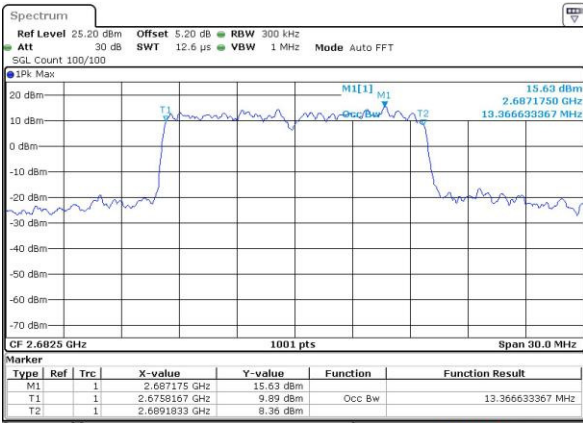

Date: 23 JUL 2016 01:48:00

Highest Channel / 10MHz / QPSK

Date: 23 JUL 2016 01:48:05

Highest Channel / 10MHz / 16QAM

Date: 23 JUL 2016 01:48:22

LTE Band 41

Lowest Channel / 15MHz / QPSK

Date: 23 JUL 2016 01:49:37

Lowest Channel / 15MHz / 16QAM

Date: 23 JUL 2016 01:49:47

Middle Channel / 15MHz / QPSK

Date: 23 JUL 2016 01:50:31

Middle Channel / 15MHz / 16QAM

Date: 23 JUL 2016 01:51:06

Highest Channel / 15MHz / QPSK

Date: 23 JUL 2016 01:51:54

Highest Channel / 15MHz / 16QAM

Date: 23 JUL 2016 01:51:34

LTE Band 41

Lowest Channel / 20MHz / QPSK

Date: 23 JUL 2016 01:36:48

Lowest Channel / 20MHz / 16QAM

Date: 23 JUL 2016 01:36:24

Middle Channel / 20MHz / QPSK