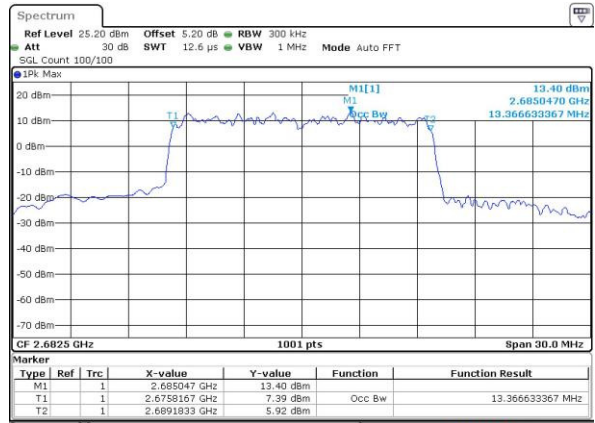

Date: 23 JUL 2016 01:48:00

Highest Channel / 10MHz / QPSK

Date: 23 JUL 2016 01:48:05

Highest Channel / 10MHz / 16QAM

Date: 23 JUL 2016 01:48:22

LTE Band 41

Lowest Channel / 15MHz / QPSK

Date: 23 JUL 2016 01:49:37

Lowest Channel / 15MHz / 16QAM

Date: 23 JUL 2016 01:49:47

Middle Channel / 15MHz / QPSK

Date: 23 JUL 2016 01:50:31

Middle Channel / 15MHz / 16QAM

Date: 23 JUL 2016 01:51:06

Highest Channel / 15MHz / QPSK

Date: 23 JUL 2016 01:51:54

Highest Channel / 15MHz / 16QAM

Date: 23 JUL 2016 01:51:34

LTE Band 41

Lowest Channel / 20MHz / QPSK

Date: 23 JUL 2016 01:36:48

Lowest Channel / 20MHz / 16QAM

Date: 23 JUL 2016 01:36:24

Middle Channel / 20MHz / QPSK