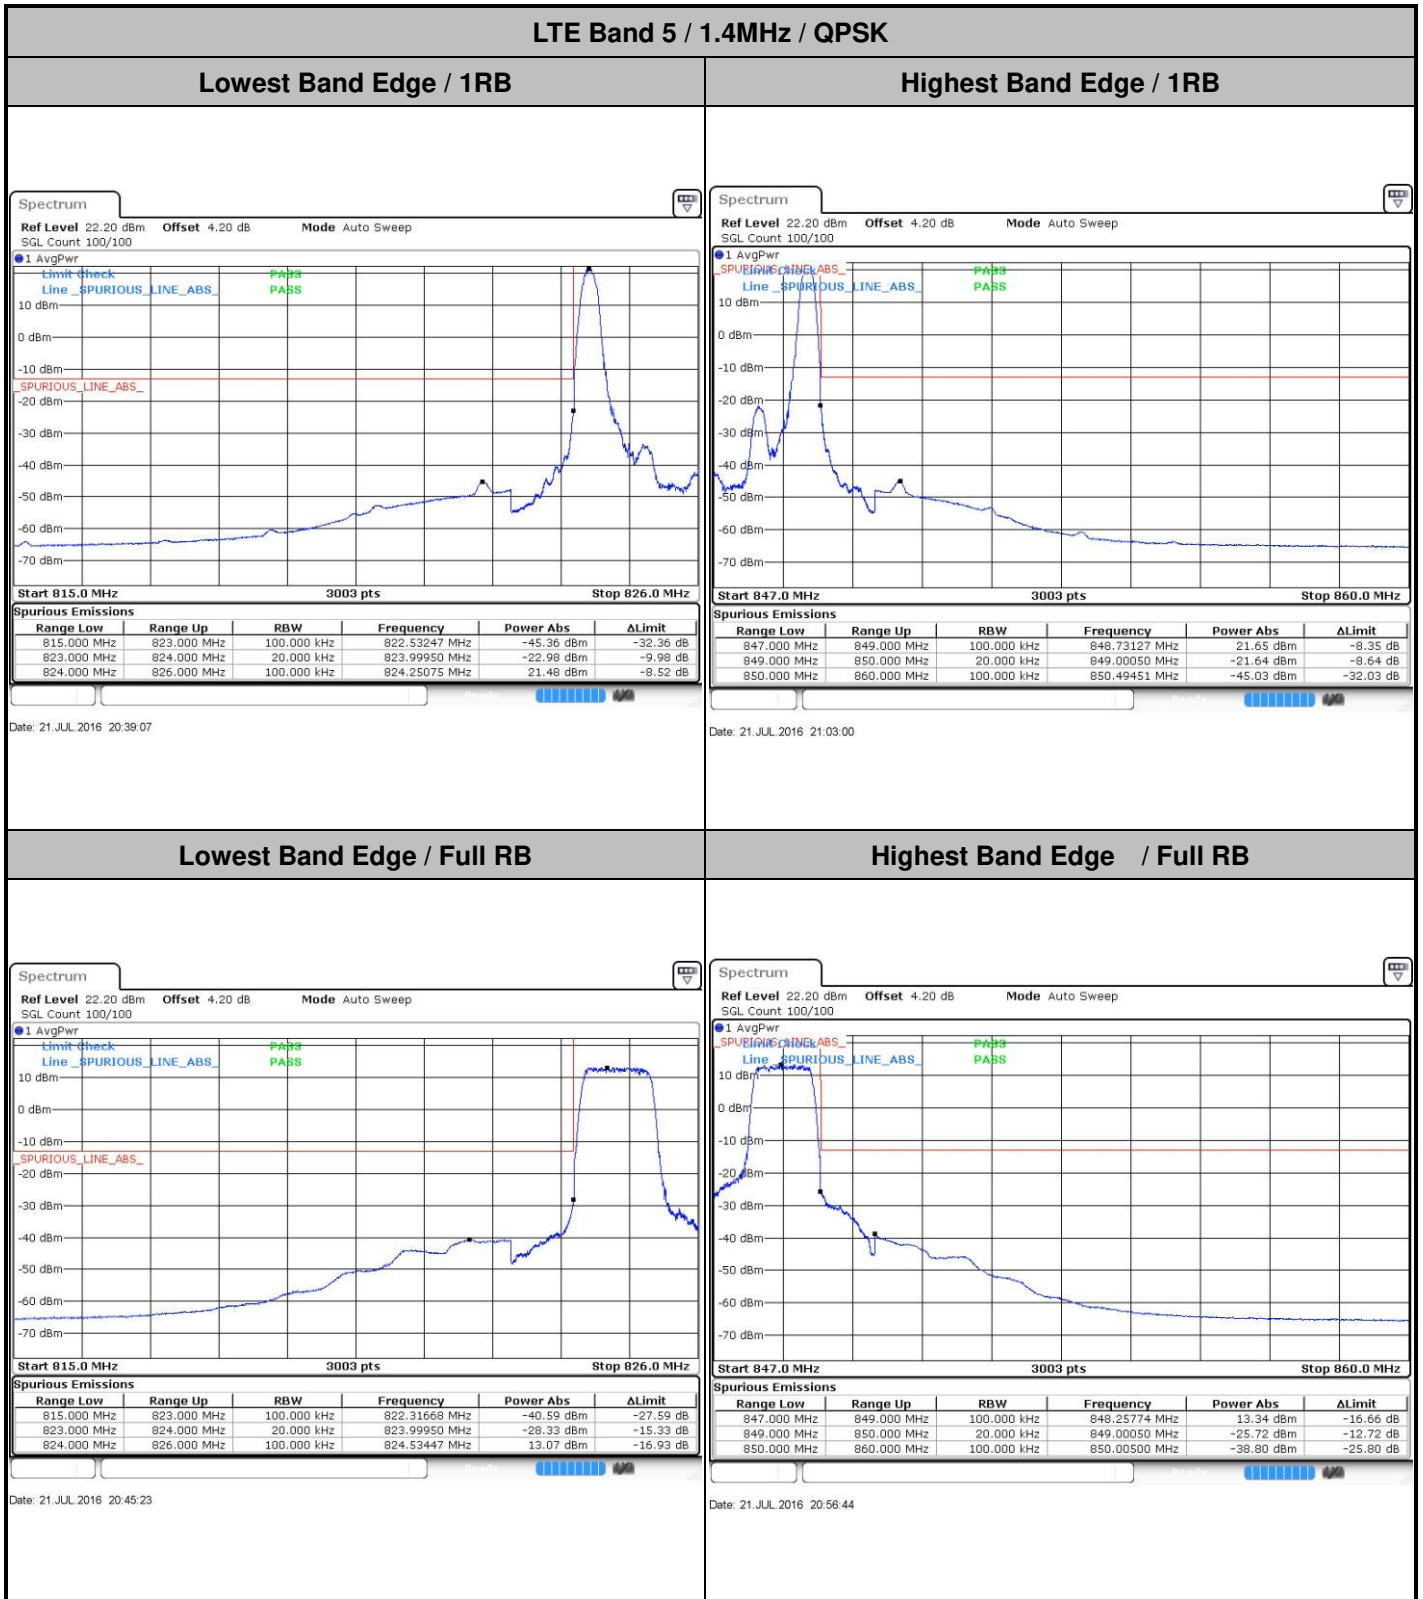

Highest Channel / 15MHz / 16QAM

Date: 23 JUL 2016 01:51:34

LTE Band 41

Lowest Channel / 20MHz / QPSK

Date: 23 JUL 2016 01:36:48

Lowest Channel / 20MHz / 16QAM

Date: 23 JUL 2016 01:36:24

Middle Channel / 20MHz / QPSK

Date: 23 JUL 2016 01:39:23

Middle Channel / 20MHz / 16QAM

Date: 23 JUL 2016 01:40:17

Highest Channel / 20MHz / QPSK

Date: 23 JUL 2016 01:41:33

Highest Channel / 20MHz / 16QAM

Date: 23 JUL 2016 01:40:37

# Conducted Band Edge

LTE Band 5 / 1.4MHz / 16QAM

Lowest Band Edge / 1 RB

Date: 21.JUL.2016 20:42:15

Highest Band Edge / 1 RB

Date: 21.JUL.2016 21:06:09

Lowest Band Edge / Full RB

Date: 21.JUL.2016 20:48:32

Highest Band Edge / Full RB

Date: 21.JUL.2016 20:59:52

LTE Band 5 / 3MHz / QPSK

Lowest Band Edge / 1RB

Date: 21.JUL.2016 21:11:49

Highest Band Edge / 1 RB

Date: 21.JUL.2016 21:29:26

Lowest Band Edge / Full RB