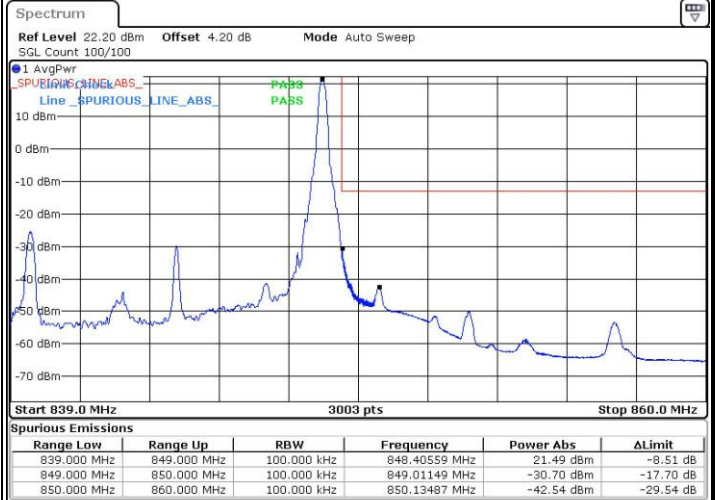

Lowest Band Edge / Full RB

Date: 21.JUL.2016 21:21:13

Highest Band Edge / Full RB

Date: 21.JUL.2016 21:38:50

LTE Band 5 / 5MHz / QPSK

Lowest Band Edge / 1 RB

Date: 21.JUL.2016 22:11:49

Highest Band Edge / 1 RB

Date: 21.JUL.2016 22:29:26

Lowest Band Edge / Full RB

Date: 21.JUL.2016 22:18:05

Highest Band Edge / Full RB

Date: 21.JUL.2016 22:35:43

LTE Band 5 / 5MHz / 16QAM

Lowest Band Edge / 1RB

Date: 21.JUL.2016 22:14:57

Highest Band Edge / 1 RB

Date: 21.JUL.2016 22:32:34

Lowest Band Edge / Full RB

Date: 21.JUL.2016 22:21:13

Highest Band Edge / Full RB

Date: 21.JUL.2016 22:38:51

LTE Band 5 / 10MHz / QPSK

Lowest Band Edge / 1 RB

Date: 21.JUL.2016 22:44:31

Highest Band Edge / 1 RB

Date: 21.JUL.2016 23:02:08

Lowest Band Edge / Full RB

Date: 21.JUL.2016 22:50:47

Highest Band Edge / Full RB

Date: 21.JUL.2016 23:08:24