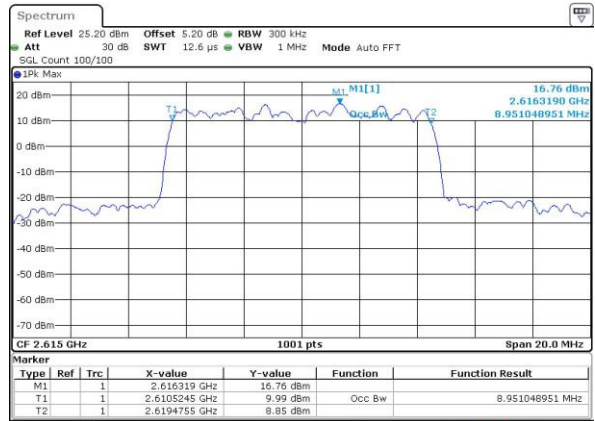

Highest Channel / 5MHz / QPSK

Date: 22 JUL 2016 00:54:40

Highest Channel / 5MHz / 16QAM

Date: 22 JUL 2016 00:54:18

LTE Band 38

Lowest Channel / 10MHz / QPSK

Date: 22 JUL 2016 01:02:01

Lowest Channel / 10MHz / 16QAM

Date: 22 JUL 2016 01:02:24

Middle Channel / 10MHz / QPSK

Date: 22 JUL 2016 01:03:21

Middle Channel / 10MHz / 16QAM

Date: 22 JUL 2016 01:03:10

Highest Channel / 10MHz / QPSK

Date: 22 JUL 2016 01:04:01

Highest Channel / 10MHz / 16QAM

Date: 22 JUL 2016 01:04:12

LTE Band 38

Lowest Channel / 15MHz / QPSK

Date: 22 JUL 2016 01:05:17

Lowest Channel / 15MHz / 16QAM

Date: 22 JUL 2016 01:04:54

Middle Channel / 15MHz / QPSK

Date: 22 JUL 2016 01:05:38