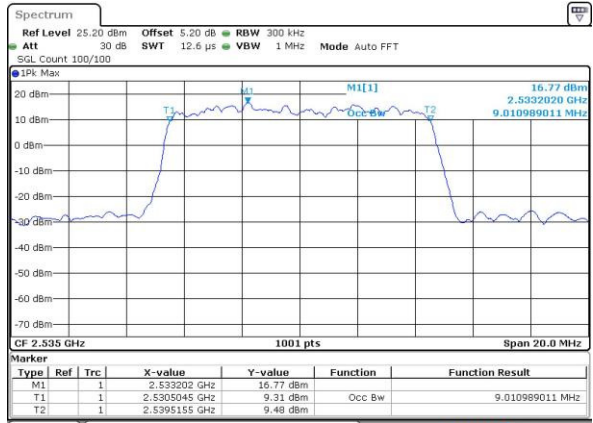

LTE Band 7

Lowest Channel / 10MHz / QPSK

Date: 21 JUL 2016 23:50:54

Lowest Channel / 10MHz / 16QAM

Date: 21 JUL 2016 23:51:15

Middle Channel / 10MHz / QPSK

Date: 21 JUL 2016 23:51:58

Middle Channel / 10MHz / 16QAM

Date: 21 JUL 2016 23:51:36

Highest Channel / 10MHz / QPSK

Date: 21 JUL 2016 23:52:19

Highest Channel / 10MHz / 16QAM

Date: 21 JUL 2016 23:52:40

LTE Band 7

Lowest Channel / 15MHz / QPSK

Date: 22 JUL 2016 00:07:59