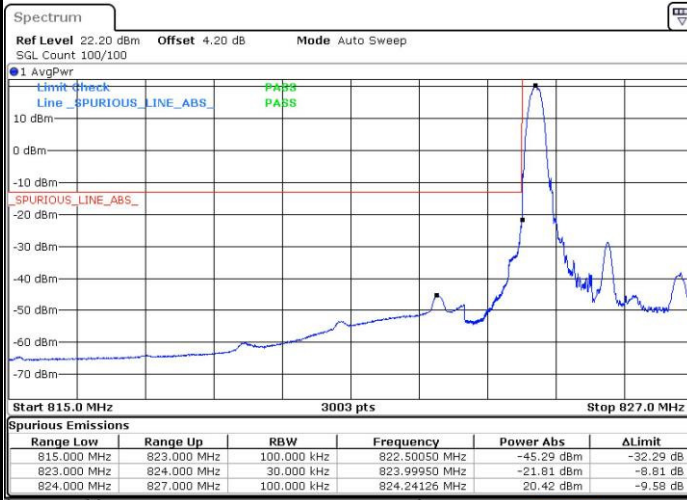

Highest Band Edge / Full RB

Date: 21.JUL.2016 20:59:52

LTE Band 5 / 3MHz / QPSK

Lowest Band Edge / 1RB

Date: 21.JUL.2016 21:11:49

Highest Band Edge / 1 RB

Date: 21.JUL.2016 21:29:26

Lowest Band Edge / Full RB

Date: 21.JUL.2016 21:18:05

Highest Band Edge / Full RB

Date: 21.JUL.2016 21:35:42

LTE Band 5 / 3MHz / 16QAM

Lowest Band Edge / 1 RB

Date: 21.JUL.2016 21:14:57

Highest Band Edge / 1 RB

Date: 21.JUL.2016 21:32:34

Lowest Band Edge / Full RB

Date: 21.JUL.2016 21:21:13

Highest Band Edge / Full RB

Date: 21.JUL.2016 21:38:50

LTE Band 5 / 5MHz / QPSK

Lowest Band Edge / 1 RB

Date: 21.JUL.2016 22:11:49

Highest Band Edge / 1 RB

Date: 21.JUL.2016 22:29:26

Lowest Band Edge / Full RB

Date: 21.JUL.2016 22:18:05

Highest Band Edge / Full RB

Date: 21.JUL.2016 22:35:43

LTE Band 5 / 5MHz / 16QAM

Lowest Band Edge / 1RB

Date: 21.JUL.2016 22:14:57