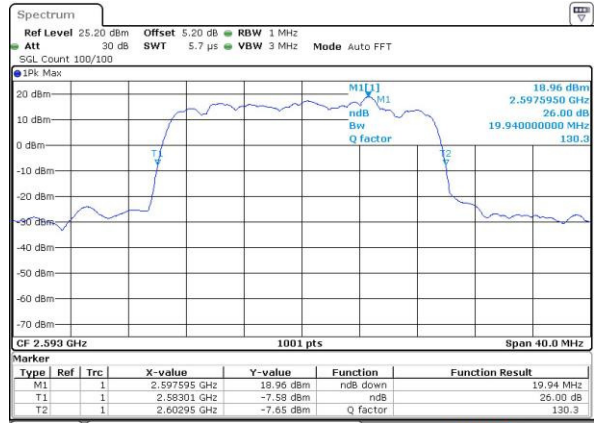

Date: 23 JUL 2016 01:50:49

Middle Channel / 15MHz / 16QAM

Date: 23 JUL 2016 01:51:17

Highest Channel / 15MHz / QPSK

Date: 23 JUL 2016 01:52:03

Highest Channel / 15MHz / 16QAM

Date: 23 JUL 2016 01:51:43

LTE Band 41

Lowest Channel / 20MHz / QPSK

Date: 23 JUL 2016 01:37:08

Lowest Channel / 20MHz / 16QAM

Date: 23 JUL 2016 01:36:34

Middle Channel / 20MHz / QPSK

Date: 23 JUL 2016 01:39:33

Middle Channel / 20MHz / 16QAM

Date: 23 JUL 2016 01:40:26

Highest Channel / 20MHz / QPSK

Date: 23 JUL 2016 01:41:42

Highest Channel / 20MHz / 16QAM

Date: 23 JUL 2016 01:40:46

Occupied Bandwidth

Mode	LTE Band 5 : 99%OBW(MHz)											
	1.4MHz		3MHz		5MHz		10MHz		15MHz		20MHz	
Mod.	QPSK	16QAM	QPSK	16QAM	QPSK	16QAM	QPSK	16QAM	QPSK	16QAM	QPSK	16QAM
Lowest CH	1.09	1.10	2.73	2.69	4.49	4.49	8.99	9.03	-	-	-	-
Middle CH	1.09	1.10	2.69	2.74	4.49	4.50	9.01	8.95	-	-	-	-
Highest CH	1.09	1.09	2.72	2.72	4.51	4.49	9.01	9.03	-	-	-	-

Mode	LTE Band 7 : 99%OBW(MHz)											
	1.4MHz		3MHz		5MHz		10MHz		15MHz		20MHz	
Mod.	QPSK	16QAM	QPSK	16QAM	QPSK	16QAM	QPSK	16QAM	QPSK	16QAM	QPSK	16QAM
Lowest CH	-	-	-	-	4.48	4.49	8.99	8.99	13.37	13.43	18.30	18.18
Middle CH	-	-	-	-	4.48	4.50	9.05	9.01	13.43	13.43	18.34	18.46
Highest CH	-	-	-	-	4.49	4.50	8.99	9.05	13.43	13.52	18.26	18.42