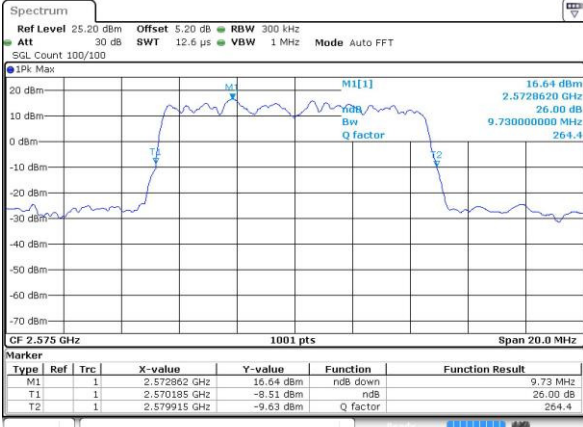

LTE Band 38

Lowest Channel / 10MHz / QPSK

Date: 22 JUL 2016 01:02:11