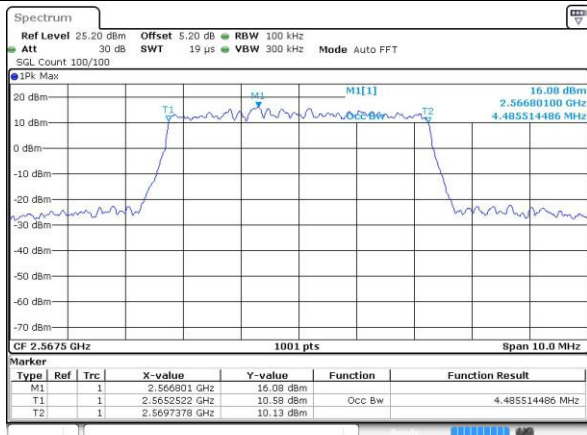

Highest Channel / 10MHz / QPSK

Date: 21 JUL 2016 22:58:28

Highest Channel / 10MHz / 16QAM

Date: 21 JUL 2016 22:58:39

LTE Band 7

Lowest Channel / 5MHz / QPSK

Date: 21 JUL 2016 23:34:10

Lowest Channel / 5MHz / 16QAM

Date: 21 JUL 2016 23:34:31

Middle Channel / 5MHz / QPSK

Date: 21 JUL 2016 23:35:13

Middle Channel / 5MHz / 16QAM

Date: 21 JUL 2016 23:34:52

Highest Channel / 5MHz / QPSK

Date: 21 JUL 2016 23:35:34

Highest Channel / 5MHz / 16QAM