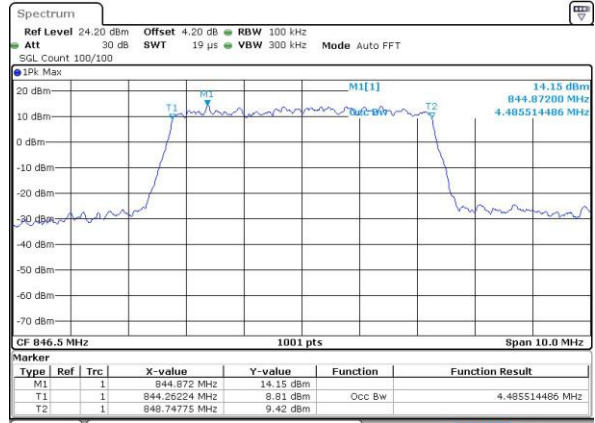

Highest Channel / 3MHz / 16QAM

Date: 21 JUL 2016 21:25:57

LTE Band 5

Lowest Channel / 5MHz / QPSK

Date: 21 JUL 2016 22:08:09

Lowest Channel / 5MHz / 16QAM

Date: 21 JUL 2016 22:08:20

Middle Channel / 5MHz / QPSK

Date: 21 JUL 2016 22:23:14

Middle Channel / 5MHz / 16QAM

Date: 21 JUL 2016 22:23:24

Highest Channel / 5MHz / QPSK

Date: 21 JUL 2016 22:25:46

Highest Channel / 5MHz / 16QAM

Date: 21 JUL 2016 22:25:57

LTE Band 5