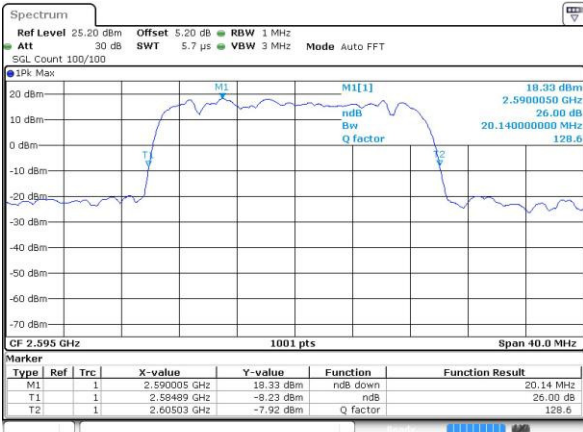

Middle Channel / 20MHz / QPSK

Date: 22 JUL 2016 01:08:48