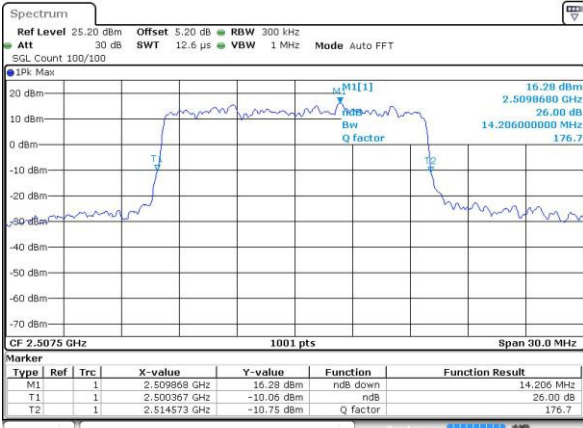

Highest Channel / 10MHz / 16QAM

Date: 21 JUL 2016 23:52:50

LTE Band 7

Lowest Channel / 15MHz / QPSK

Date: 22 JUL 2016 00:08:10

Lowest Channel / 15MHz / 16QAM

Date: 22 JUL 2016 00:07:49

Middle Channel / 15MHz / QPSK

Date: 22 JUL 2016 00:08:31

Middle Channel / 15MHz / 16QAM

Date: 22 JUL 2016 00:08:52

Highest Channel / 15MHz / QPSK

Date: 22 JUL 2016 00:09:34

Highest Channel / 15MHz / 16QAM

Date: 22 JUL 2016 00:09:13

LTE Band 7