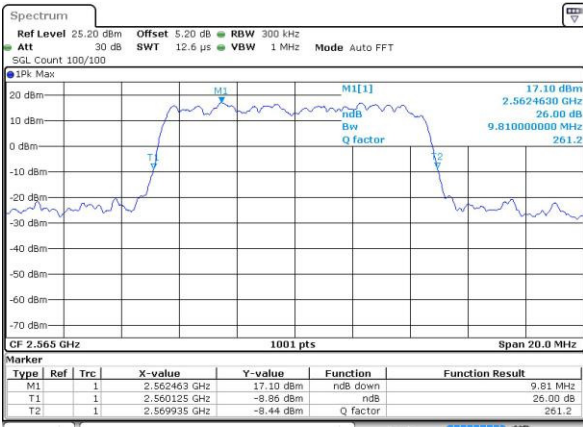

Lowest Channel / 10MHz / 16QAM

Date: 21 JUL 2016 23:51:26

Middle Channel / 10MHz / QPSK

Date: 21 JUL 2016 23:52:08

Middle Channel / 10MHz / 16QAM

Date: 21 JUL 2016 23:51:47

Highest Channel / 10MHz / QPSK

Date: 21 JUL 2016 23:52:29

Highest Channel / 10MHz / 16QAM

Date: 21 JUL 2016 23:52:50

LTE Band 7

Lowest Channel / 15MHz / QPSK

Date: 22 JUL 2016 00:08:10

Lowest Channel / 15MHz / 16QAM

Date: 22 JUL 2016 00:07:49

Middle Channel / 15MHz / QPSK