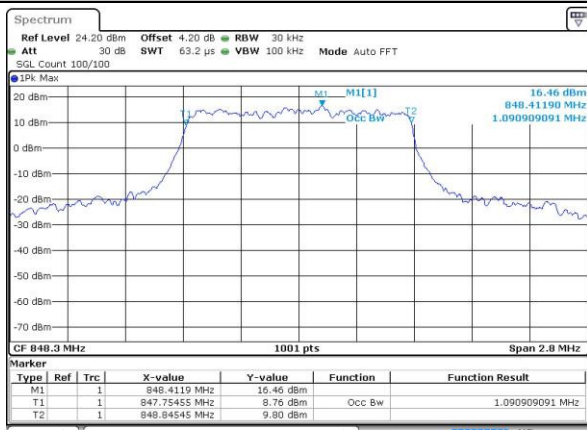

Mode	LTE Band 41 : 99%OBW(MHz)											
	1.4MHz		3MHz		5MHz		10MHz		15MHz		20MHz	
Mod.	QPSK	16QAM	QPSK	16QAM	QPSK	16QAM	QPSK	16QAM	QPSK	16QAM	QPSK	16QAM
Lowest CH	-	-	-	-	4.49	4.50	9.05	9.03	13.43	13.34	18.46	18.42
Middle CH	-	-	-	-	4.50	4.51	8.97	8.99	13.43	13.43	18.34	18.30
Highest CH	-	-	-	-	4.49	4.50	8.99	9.01	13.37	13.37	18.06	18.22

LTE Band 5

Lowest Channel / 1.4MHz / QPSK

Date: 21 JUL 2016 20:35:26

Lowest Channel / 1.4MHz / 16QAM

Date: 21 JUL 2016 20:35:37

Middle Channel / 1.4MHz / QPSK

Date: 21 JUL 2016 20:50:32

Middle Channel / 1.4MHz / 16QAM

Date: 21 JUL 2016 20:50:43

Highest Channel / 1.4MHz / QPSK

Date: 21 JUL 2016 20:53:05

Highest Channel / 1.4MHz / 16QAM

Date: 21 JUL 2016 20:53:15

LTE Band 5

Lowest Channel / 3MHz / QPSK

Date: 21 JUL 2016 21:08:09