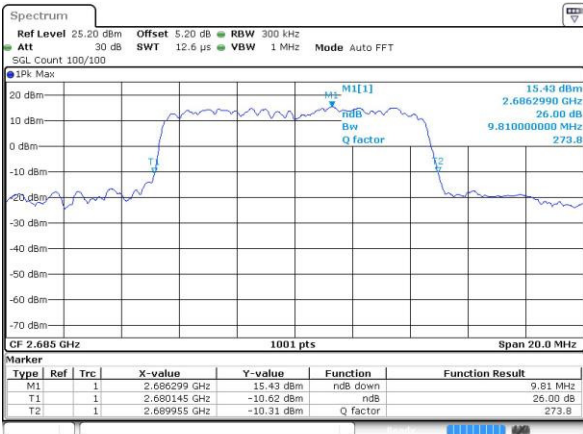

Date: 23 JUL 2016 01:44:50

Highest Channel / 5MHz / QPSK

Date: 23 JUL 2016 01:45:37

Highest Channel / 5MHz / 16QAM

Date: 23 JUL 2016 01:46:22

LTE Band 41

Lowest Channel / 10MHz / QPSK

Date: 23 JUL 2016 01:47:27

Lowest Channel / 10MHz / 16QAM

Date: 23 JUL 2016 01:47:06

Middle Channel / 10MHz / QPSK

Date: 23 JUL 2016 01:47:49

Middle Channel / 10MHz / 16QAM

Date: 23 JUL 2016 01:48:10

Highest Channel / 10MHz / QPSK

Date: 23 JUL 2016 01:48:53

Highest Channel / 10MHz / 16QAM

Date: 23 JUL 2016 01:48:32

LTE Band 41

Lowest Channel / 15MHz / QPSK

Date: 23 JUL 2016 01:49:28

Lowest Channel / 15MHz / 16QAM

Date: 23 JUL 2016 01:49:58

Middle Channel / 15MHz / QPSK