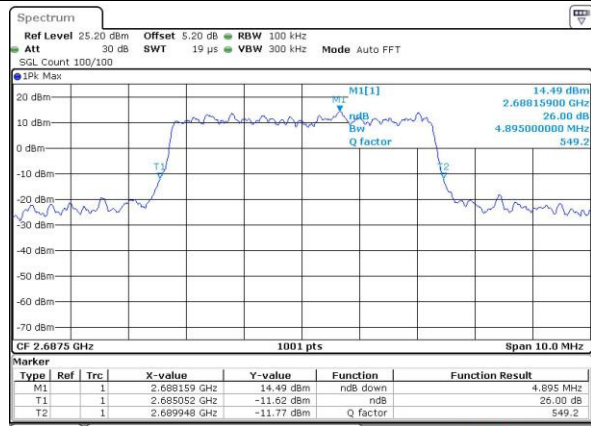

LTE Band 41

Lowest Channel / 5MHz / QPSK

Date: 23 JUL 2016 01:44:20

Lowest Channel / 5MHz / 16QAM

Date: 23 JUL 2016 01:43:55

Middle Channel / 5MHz / QPSK

Date: 23 JUL 2016 01:45:11

Middle Channel / 5MHz / 16QAM

Date: 23 JUL 2016 01:44:50

Highest Channel / 5MHz / QPSK

Date: 23 JUL 2016 01:45:37

Highest Channel / 5MHz / 16QAM

Date: 23 JUL 2016 01:46:22

LTE Band 41

Lowest Channel / 10MHz / QPSK

Date: 23 JUL 2016 01:47:27