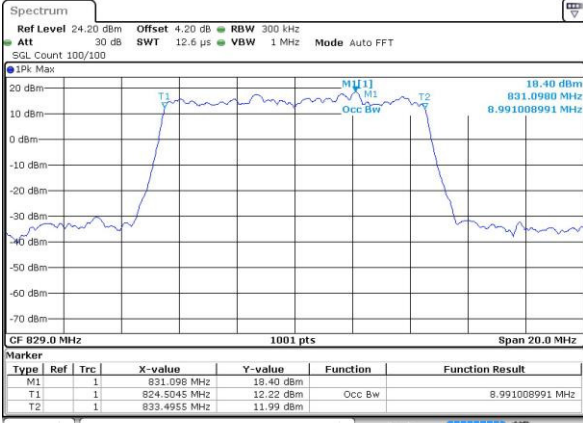

LTE Band 5

Lowest Channel / 10MHz / QPSK

Date: 21 JUL 2016 22:40:51