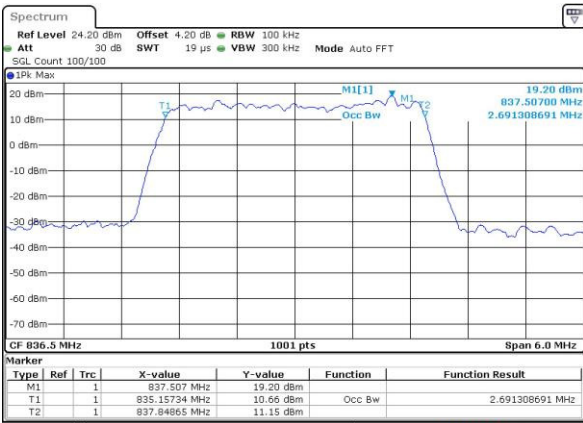

Middle Channel / 3MHz / QPSK

Date: 21 JUL 2016 21:23:13