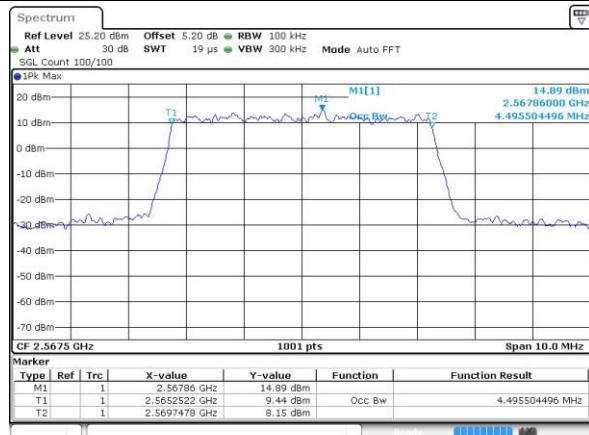

Highest Channel / 10MHz / QPSK

Date: 21 JUL 2016 22:58:28

Highest Channel / 10MHz / 16QAM

Date: 21 JUL 2016 22:58:39

LTE Band 7

Lowest Channel / 5MHz / QPSK

Date: 21 JUL 2016 23:34:10

Lowest Channel / 5MHz / 16QAM

Date: 21 JUL 2016 23:34:31

Middle Channel / 5MHz / QPSK

Date: 21 JUL 2016 23:35:13

Middle Channel / 5MHz / 16QAM

Date: 21 JUL 2016 23:34:52

Highest Channel / 5MHz / QPSK

Date: 21 JUL 2016 23:35:34

Highest Channel / 5MHz / 16QAM