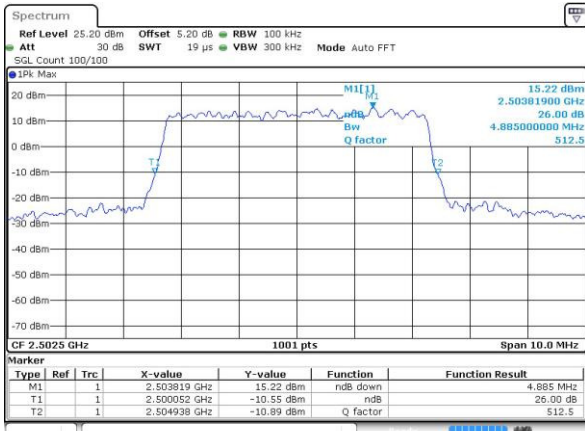

LTE Band 7

Lowest Channel / 5MHz / QPSK

Date: 21 JUL 2016 23:34:21

Lowest Channel / 5MHz / 16QAM

Date: 21 JUL 2016 23:34:42

Middle Channel / 5MHz / QPSK

Date: 21 JUL 2016 23:35:24

Middle Channel / 5MHz / 16QAM

Date: 21 JUL 2016 23:35:03

Highest Channel / 5MHz / QPSK

Date: 21 JUL 2016 23:35:45

Highest Channel / 5MHz / 16QAM

Date: 21 JUL 2016 23:36:06

LTE Band 7

Lowest Channel / 10MHz / QPSK

Date: 21 JUL 2016 23:51:05