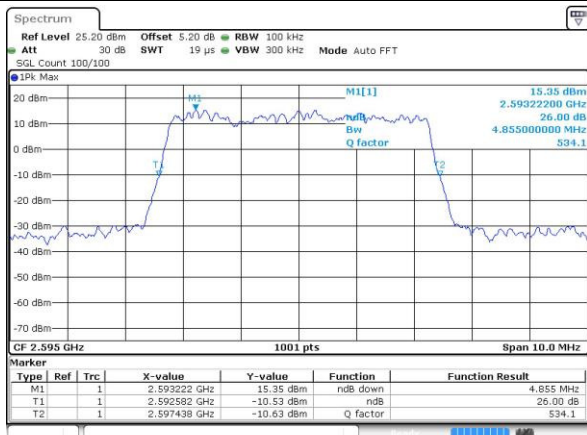

Middle Channel / 5MHz / QPSK

Date: 22.JUL.2016 00:53:31