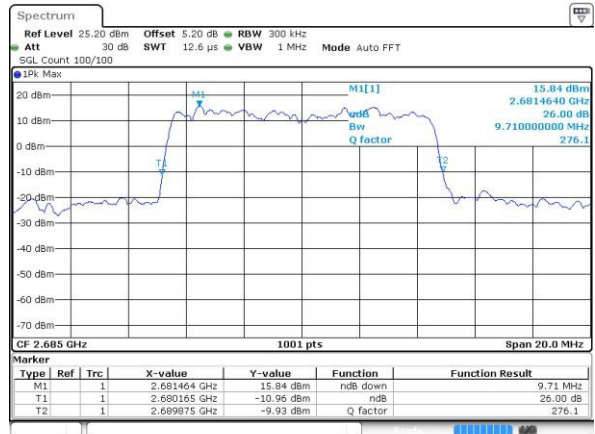

Lowest Channel / 10MHz / 16QAM

Date: 23 JUL 2016 01:47:06

Middle Channel / 10MHz / QPSK

Date: 23 JUL 2016 01:47:49

Middle Channel / 10MHz / 16QAM

Date: 23 JUL 2016 01:48:10

Highest Channel / 10MHz / QPSK

Date: 23 JUL 2016 01:48:53

Highest Channel / 10MHz / 16QAM

Date: 23 JUL 2016 01:48:32

LTE Band 41

Lowest Channel / 15MHz / QPSK

Date: 23 JUL 2016 01:49:28

Lowest Channel / 15MHz / 16QAM

Date: 23 JUL 2016 01:49:58

Middle Channel / 15MHz / QPSK