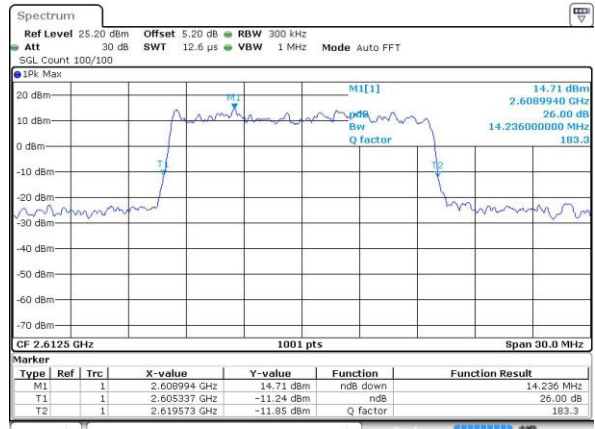

Middle Channel / 10MHz / 16QAM

Date: 22 JUL 2016 01:03:01

Highest Channel / 10MHz / QPSK

Date: 22 JUL 2016 01:03:52

Highest Channel / 10MHz / 16QAM

Date: 22 JUL 2016 01:04:21

LTE Band 38

Lowest Channel / 15MHz / QPSK

Date: 22 JUL 2016 01:05:27

Lowest Channel / 15MHz / 16QAM

Date: 22 JUL 2016 01:05:05

Middle Channel / 15MHz / QPSK

Date: 22 JUL 2016 01:06:33

Middle Channel / 15MHz / 16QAM

Date: 22 JUL 2016 01:06:22

Highest Channel / 15MHz / QPSK

Date: 22 JUL 2016 01:06:58

Highest Channel / 15MHz / 16QAM

Date: 22 JUL 2016 01:07:26

LTE Band 38

Lowest Channel / 20MHz / QPSK

Date: 22 JUL 2016 01:08:26

Lowest Channel / 20MHz / 16QAM

Date: 22 JUL 2016 01:08:02