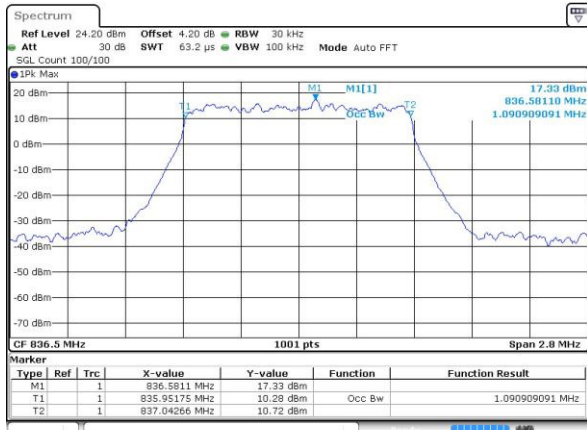

Mode	LTE Band 41 : 99%OBW(MHz)											
	1.4MHz		3MHz		5MHz		10MHz		15MHz		20MHz	
Mod.	QPSK	16QAM	QPSK	16QAM	QPSK	16QAM	QPSK	16QAM	QPSK	16QAM	QPSK	16QAM
Lowest CH	-	-	-	-	4.49	4.50	9.05	9.03	13.43	13.34	18.46	18.42
Middle CH	-	-	-	-	4.50	4.51	8.97	8.99	13.43	13.43	18.34	18.30
Highest CH	-	-	-	-	4.49	4.50	8.99	9.01	13.37	13.37	18.06	18.22

LTE Band 5

Lowest Channel / 1.4MHz / QPSK

Date: 21 JUL 2016 20:35:26

Lowest Channel / 1.4MHz / 16QAM

Date: 21 JUL 2016 20:35:37

Middle Channel / 1.4MHz / QPSK

Date: 21 JUL 2016 20:50:32

Middle Channel / 1.4MHz / 16QAM

Date: 21 JUL 2016 20:50:43

Highest Channel / 1.4MHz / QPSK

Date: 21 JUL 2016 20:53:05

Highest Channel / 1.4MHz / 16QAM

Date: 21 JUL 2016 20:53:15

LTE Band 5

Lowest Channel / 3MHz / QPSK

Date: 21 JUL 2016 21:08:09