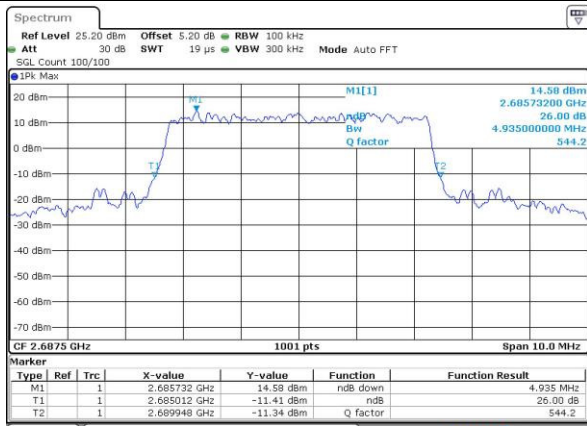

LTE Band 41

Lowest Channel / 5MHz / QPSK

Date: 23 JUL 2016 01:44:20

Lowest Channel / 5MHz / 16QAM

Date: 23 JUL 2016 01:43:55

Middle Channel / 5MHz / QPSK

Date: 23 JUL 2016 01:45:11

Middle Channel / 5MHz / 16QAM

Date: 23 JUL 2016 01:44:50

Highest Channel / 5MHz / QPSK

Date: 23 JUL 2016 01:45:37

Highest Channel / 5MHz / 16QAM

Date: 23 JUL 2016 01:46:22

LTE Band 41

Lowest Channel / 10MHz / QPSK

Date: 23 JUL 2016 01:47:27