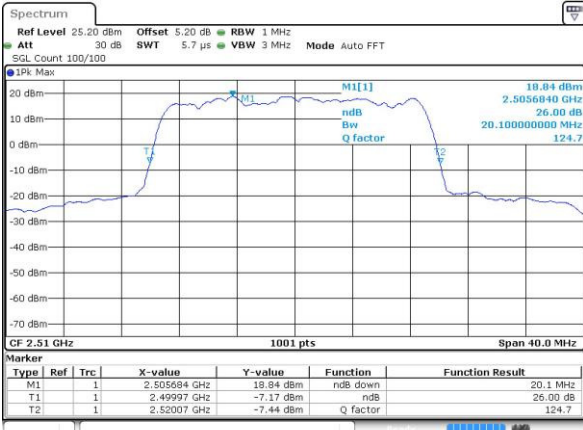

LTE Band 7

Lowest Channel / 20MHz / QPSK

Date: 22 JUL 2016 00:24:54