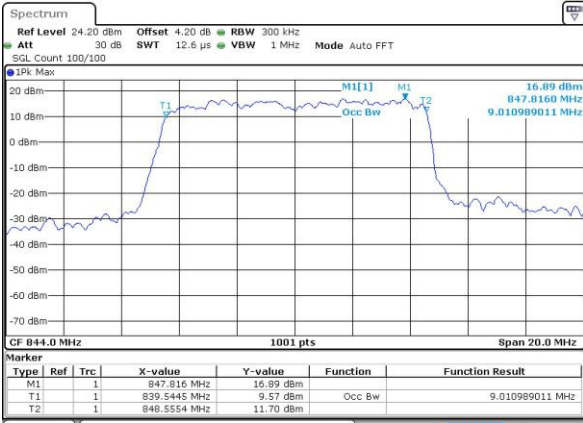

Date: 21 JUL 2016 22:23:14

Middle Channel / 5MHz / 16QAM

Date: 21 JUL 2016 22:23:24

Highest Channel / 5MHz / QPSK

Date: 21 JUL 2016 22:25:46

Highest Channel / 5MHz / 16QAM

Date: 21 JUL 2016 22:25:57

LTE Band 5

Lowest Channel / 10MHz / QPSK

Date: 21 JUL 2016 22:40:51

Lowest Channel / 10MHz / 16QAM

Date: 21 JUL 2016 22:41:02

Middle Channel / 10MHz / QPSK

Date: 21 JUL 2016 22:55:56

Middle Channel / 10MHz / 16QAM

Date: 21 JUL 2016 22:56:06

Highest Channel / 10MHz / QPSK

Date: 21 JUL 2016 22:58:28

Highest Channel / 10MHz / 16QAM

Date: 21 JUL 2016 22:58:39

LTE Band 7

Lowest Channel / 5MHz / QPSK

Date: 21 JUL 2016 23:34:10

Lowest Channel / 5MHz / 16QAM