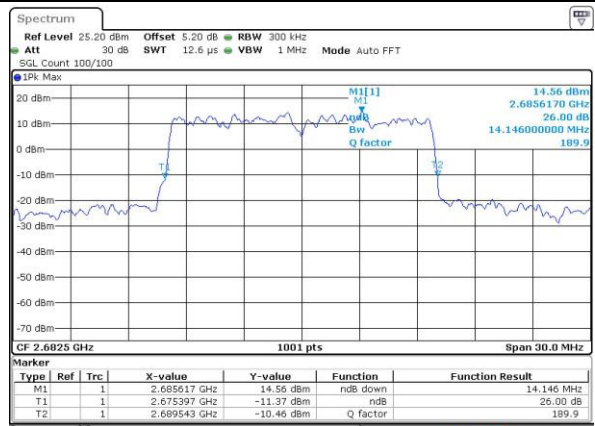

Date: 23 JUL 2016 01:50:49

Middle Channel / 15MHz / 16QAM

Date: 23 JUL 2016 01:51:17

Highest Channel / 15MHz / QPSK

Date: 23 JUL 2016 01:52:03

Highest Channel / 15MHz / 16QAM

Date: 23 JUL 2016 01:51:43

LTE Band 41