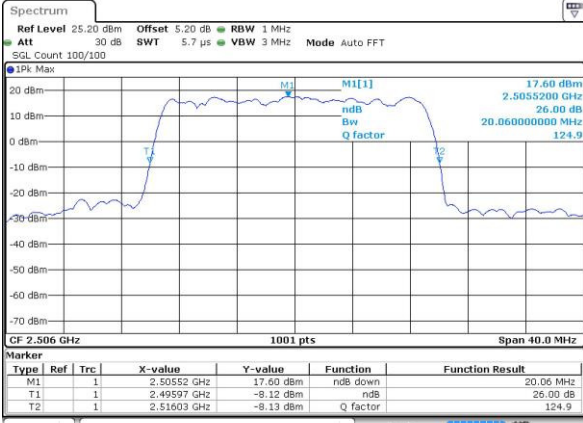

LTE Band 41

Lowest Channel / 20MHz / QPSK

Date: 23 JUL 2016 01:37:08