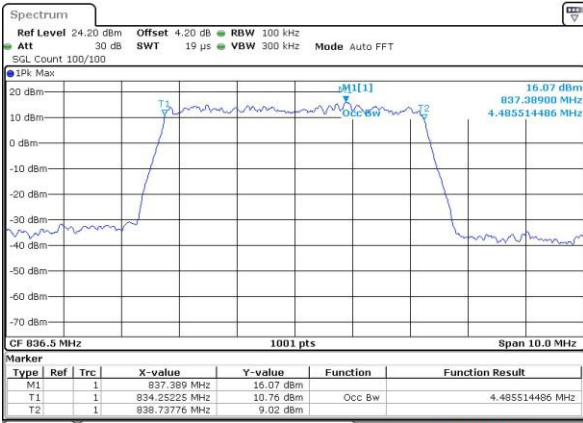

Highest Channel / 3MHz / 16QAM

Date: 21 JUL 2016 21:25:57

LTE Band 5

Lowest Channel / 5MHz / QPSK

Date: 21 JUL 2016 22:08:09

Lowest Channel / 5MHz / 16QAM

Date: 21 JUL 2016 22:08:20

Middle Channel / 5MHz / QPSK

Date: 21 JUL 2016 22:23:14

Middle Channel / 5MHz / 16QAM

Date: 21 JUL 2016 22:23:24

Highest Channel / 5MHz / QPSK

Date: 21 JUL 2016 22:25:46

Highest Channel / 5MHz / 16QAM

Date: 21 JUL 2016 22:25:57

LTE Band 5