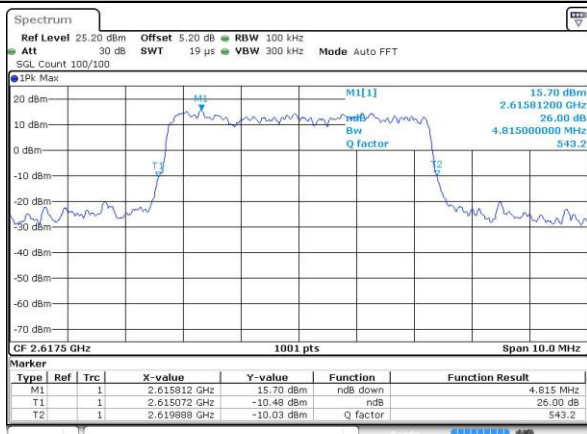

Date: 22.JUL.2016 00:52:48

Middle Channel / 5MHz / QPSK

Date: 22.JUL.2016 00:53:31

Middle Channel / 5MHz / 16QAM

Date: 22.JUL.2016 00:54:06

Highest Channel / 5MHz / QPSK

Date: 22.JUL.2016 00:54:49

Highest Channel / 5MHz / 16QAM

Date: 22.JUL.2016 00:54:28

LTE Band 38

Lowest Channel / 10MHz / QPSK

Date: 22 JUL 2016 01:02:11

Lowest Channel / 10MHz / 16QAM

Date: 22 JUL 2016 01:02:35

Middle Channel / 10MHz / QPSK

Date: 22 JUL 2016 01:03:30