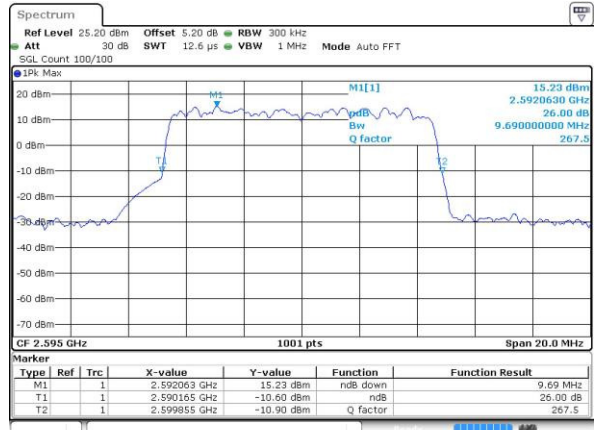

Date: 22.JUL.2016 00:54:28

LTE Band 38

Lowest Channel / 10MHz / QPSK

Date: 22 JUL 2016 01:02:11

Lowest Channel / 10MHz / 16QAM

Date: 22 JUL 2016 01:02:35

Middle Channel / 10MHz / QPSK

Date: 22 JUL 2016 01:03:30

Middle Channel / 10MHz / 16QAM

Date: 22 JUL 2016 01:03:01

Highest Channel / 10MHz / QPSK

Date: 22 JUL 2016 01:03:52

Highest Channel / 10MHz / 16QAM

Date: 22 JUL 2016 01:04:21

LTE Band 38

Lowest Channel / 15MHz / QPSK