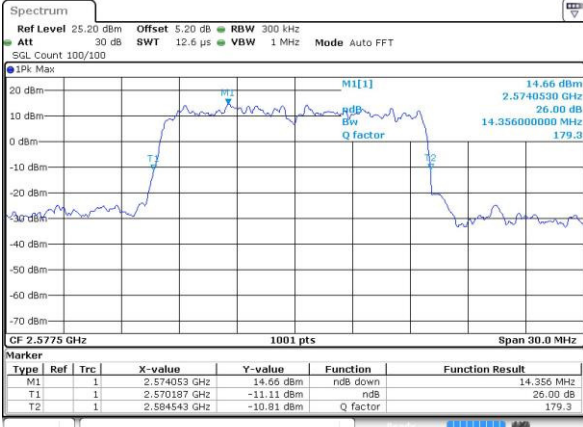

Middle Channel / 10MHz / 16QAM

Date: 22 JUL 2016 01:03:01

Highest Channel / 10MHz / QPSK

Date: 22 JUL 2016 01:03:52

Highest Channel / 10MHz / 16QAM

Date: 22 JUL 2016 01:04:21

LTE Band 38

Lowest Channel / 15MHz / QPSK