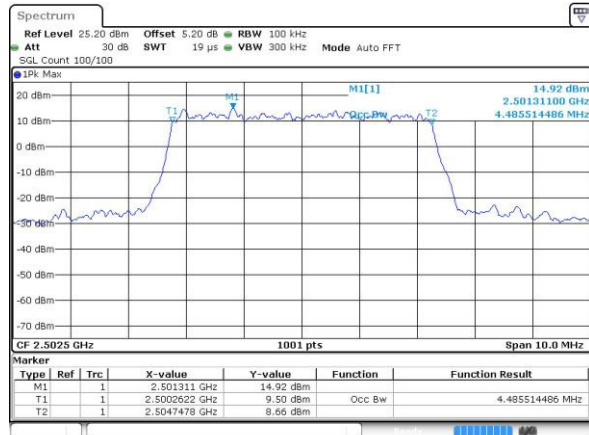

Highest Channel / 10MHz / QPSK

Date: 21 JUL 2016 22:58:28

Highest Channel / 10MHz / 16QAM

Date: 21 JUL 2016 22:58:39

LTE Band 7

Lowest Channel / 5MHz / QPSK

Date: 21 JUL 2016 23:34:10

Lowest Channel / 5MHz / 16QAM