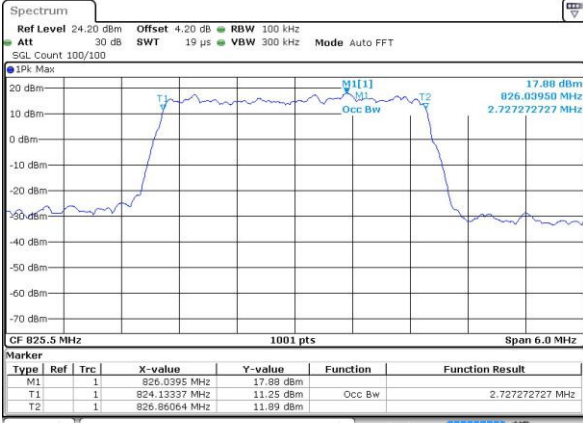

LTE Band 5

Lowest Channel / 1.4MHz / QPSK

Date: 21 JUL 2016 20:35:26

Lowest Channel / 1.4MHz / 16QAM

Date: 21 JUL 2016 20:35:37

Middle Channel / 1.4MHz / QPSK

Date: 21 JUL 2016 20:50:32

Middle Channel / 1.4MHz / 16QAM

Date: 21 JUL 2016 20:50:43

Highest Channel / 1.4MHz / QPSK

Date: 21 JUL 2016 20:53:05

Highest Channel / 1.4MHz / 16QAM

Date: 21 JUL 2016 20:53:15

LTE Band 5

Lowest Channel / 3MHz / QPSK

Date: 21 JUL 2016 21:08:09