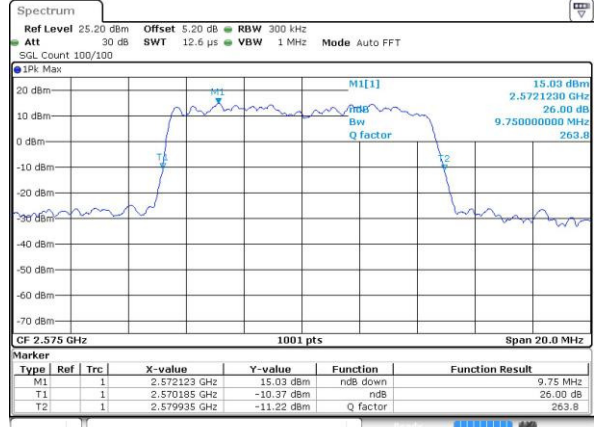

Date: 22.JUL.2016 00:54:28

LTE Band 38

Lowest Channel / 10MHz / QPSK

Date: 22 JUL 2016 01:02:11

Lowest Channel / 10MHz / 16QAM

Date: 22 JUL 2016 01:02:35

Middle Channel / 10MHz / QPSK

Date: 22 JUL 2016 01:03:30

Middle Channel / 10MHz / 16QAM

Date: 22 JUL 2016 01:03:01

Highest Channel / 10MHz / QPSK

Date: 22 JUL 2016 01:03:52

Highest Channel / 10MHz / 16QAM

Date: 22 JUL 2016 01:04:21

LTE Band 38

Lowest Channel / 15MHz / QPSK