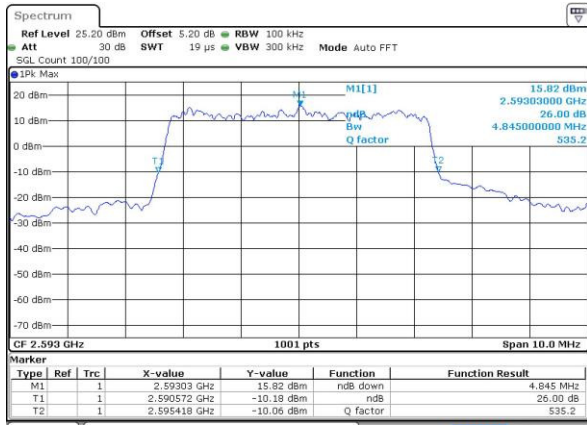

LTE Band 41

Lowest Channel / 5MHz / QPSK

Date: 23 JUL 2016 01:44:20

Lowest Channel / 5MHz / 16QAM

Date: 23 JUL 2016 01:43:55

Middle Channel / 5MHz / QPSK

Date: 23 JUL 2016 01:45:11

Middle Channel / 5MHz / 16QAM

Date: 23 JUL 2016 01:44:50

Highest Channel / 5MHz / QPSK

Date: 23 JUL 2016 01:45:37

Highest Channel / 5MHz / 16QAM

Date: 23 JUL 2016 01:46:22

LTE Band 41

Lowest Channel / 10MHz / QPSK

Date: 23 JUL 2016 01:47:27