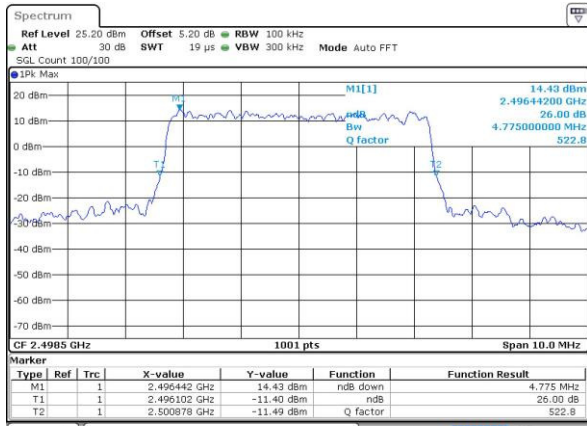

LTE Band 41

Lowest Channel / 5MHz / QPSK

Date: 23 JUL 2016 01:44:20