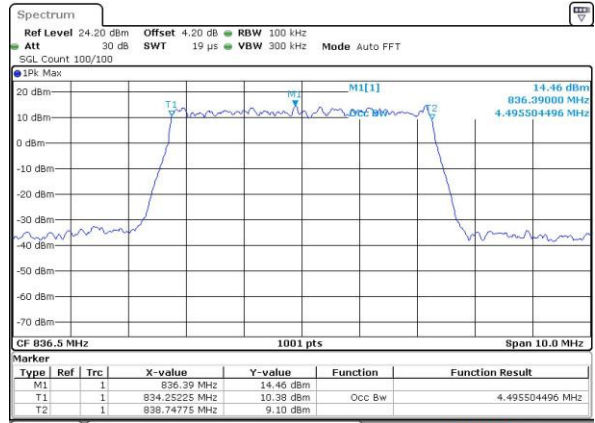

Highest Channel / 3MHz / 16QAM

Date: 21 JUL 2016 21:25:57

LTE Band 5

Lowest Channel / 5MHz / QPSK

Date: 21 JUL 2016 22:08:09

Lowest Channel / 5MHz / 16QAM

Date: 21 JUL 2016 22:08:20

Middle Channel / 5MHz / QPSK

Date: 21 JUL 2016 22:23:14

Middle Channel / 5MHz / 16QAM

Date: 21 JUL 2016 22:23:24

Highest Channel / 5MHz / QPSK

Date: 21 JUL 2016 22:25:46

Highest Channel / 5MHz / 16QAM

Date: 21 JUL 2016 22:25:57

LTE Band 5