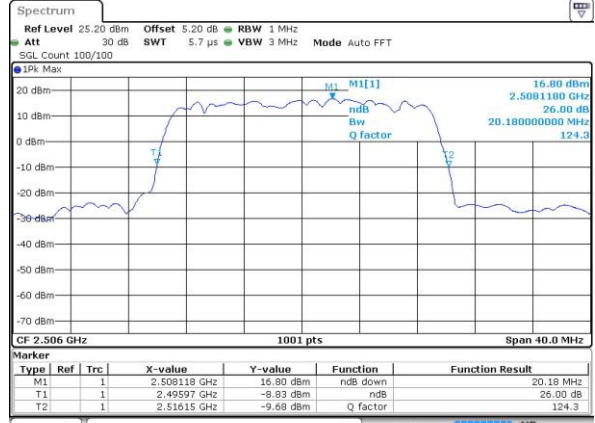

Highest Channel / 10MHz / 16QAM

Date: 23 JUL 2016 01:48:32

LTE Band 41

Lowest Channel / 15MHz / QPSK

Date: 23 JUL 2016 01:49:28

Lowest Channel / 15MHz / 16QAM

Date: 23 JUL 2016 01:49:58

Middle Channel / 15MHz / QPSK

Date: 23 JUL 2016 01:50:49

Middle Channel / 15MHz / 16QAM

Date: 23 JUL 2016 01:51:17

Highest Channel / 15MHz / QPSK

Date: 23 JUL 2016 01:52:03

Highest Channel / 15MHz / 16QAM

Date: 23 JUL 2016 01:51:43

LTE Band 41

Lowest Channel / 20MHz / QPSK

Date: 23 JUL 2016 01:37:08

Lowest Channel / 20MHz / 16QAM

Date: 23 JUL 2016 01:36:34

Middle Channel / 20MHz / QPSK

Date: 23 JUL 2016 01:39:33

Middle Channel / 20MHz / 16QAM

Date: 23 JUL 2016 01:40:26