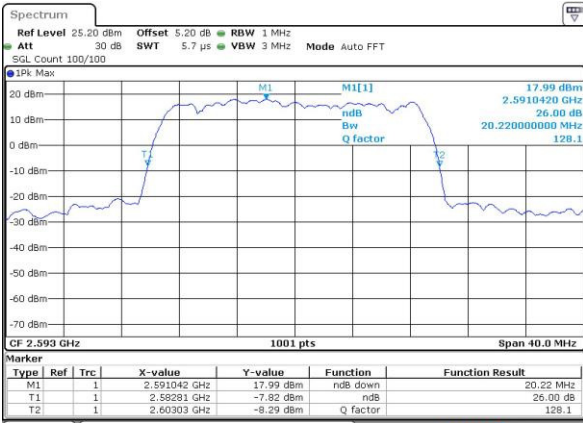

Date: 23 JUL 2016 01:50:49

Middle Channel / 15MHz / 16QAM

Date: 23 JUL 2016 01:51:17

Highest Channel / 15MHz / QPSK

Date: 23 JUL 2016 01:52:03

Highest Channel / 15MHz / 16QAM

Date: 23 JUL 2016 01:51:43

LTE Band 41

Lowest Channel / 20MHz / QPSK

Date: 23 JUL 2016 01:37:08

Lowest Channel / 20MHz / 16QAM

Date: 23 JUL 2016 01:36:34

Middle Channel / 20MHz / QPSK

Date: 23 JUL 2016 01:39:33

Middle Channel / 20MHz / 16QAM

Date: 23 JUL 2016 01:40:26

Highest Channel / 20MHz / QPSK

Date: 23 JUL 2016 01:41:42

Highest Channel / 20MHz / 16QAM

Date: 23 JUL 2016 01:40:46

Occupied Bandwidth

Mode	LTE Band 5 : 99%OBW(MHz)											
	1.4MHz		3MHz		5MHz		10MHz		15MHz		20MHz	
Mod.	QPSK	16QAM	QPSK	16QAM	QPSK	16QAM	QPSK	16QAM	QPSK	16QAM	QPSK	16QAM
Lowest CH	1.09	1.10	2.73	2.69	4.49	4.49	8.99	9.03	-	-	-	-
Middle CH	1.09	1.10	2.69	2.74	4.49	4.50	9.01	8.95	-	-	-	-
Highest CH	1.09	1.09	2.72	2.72	4.51	4.49	9.01	9.03	-	-	-	-

Mode	LTE Band 7 : 99%OBW(MHz)											
	1.4MHz		3MHz		5MHz		10MHz		15MHz		20MHz	
Mod.	QPSK	16QAM	QPSK	16QAM	QPSK	16QAM	QPSK	16QAM	QPSK	16QAM	QPSK	16QAM
Lowest CH	-	-	-	-	4.48	4.49	8.99	8.99	13.37	13.43	18.30	18.18
Middle CH	-	-	-	-	4.48	4.50	9.05	9.01	13.43	13.43	18.34	18.46
Highest CH	-	-	-	-	4.49	4.50	8.99	9.05	13.43	13.52	18.26	18.42