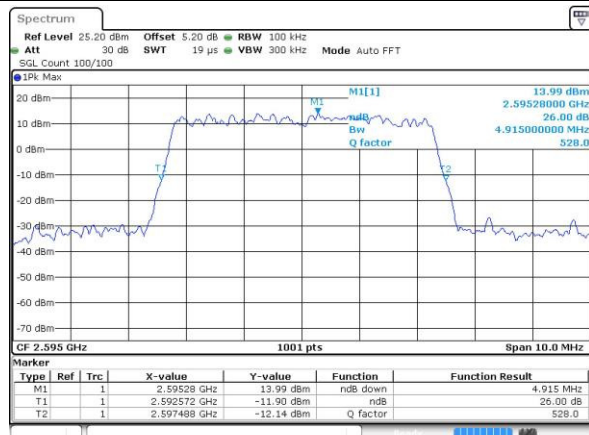

Middle Channel / 5MHz / 16QAM

Date: 22.JUL.2016 00:54:06