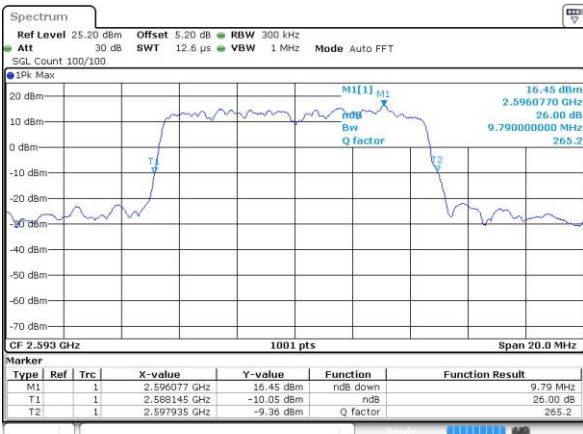

Middle Channel / 10MHz / QPSK

Date: 23 JUL 2016 01:47:49