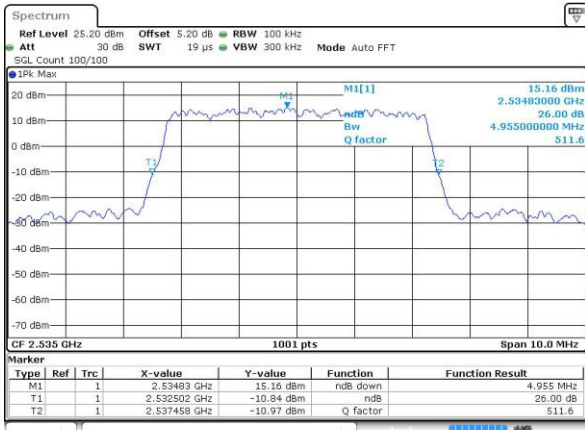

LTE Band 7

Lowest Channel / 5MHz / QPSK

Date: 21 JUL 2016 23:34:21

Lowest Channel / 5MHz / 16QAM

Date: 21 JUL 2016 23:34:42

Middle Channel / 5MHz / QPSK

Date: 21 JUL 2016 23:35:24

Middle Channel / 5MHz / 16QAM

Date: 21 JUL 2016 23:35:03

Highest Channel / 5MHz / QPSK

Date: 21 JUL 2016 23:35:45

Highest Channel / 5MHz / 16QAM

Date: 21 JUL 2016 23:36:06

LTE Band 7

Lowest Channel / 10MHz / QPSK

Date: 21 JUL 2016 23:51:05