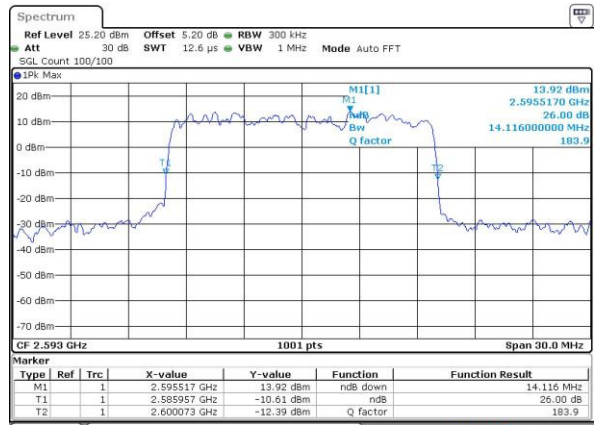

Lowest Channel / 10MHz / 16QAM

Date: 23 JUL 2016 01:47:06

Middle Channel / 10MHz / QPSK

Date: 23 JUL 2016 01:47:49

Middle Channel / 10MHz / 16QAM

Date: 23 JUL 2016 01:48:10

Highest Channel / 10MHz / QPSK

Date: 23 JUL 2016 01:48:53

Highest Channel / 10MHz / 16QAM

Date: 23 JUL 2016 01:48:32

LTE Band 41

Lowest Channel / 15MHz / QPSK

Date: 23 JUL 2016 01:49:28

Lowest Channel / 15MHz / 16QAM

Date: 23 JUL 2016 01:49:58

Middle Channel / 15MHz / QPSK

Date: 23 JUL 2016 01:50:49

Middle Channel / 15MHz / 16QAM

Date: 23 JUL 2016 01:51:17

Highest Channel / 15MHz / QPSK

Date: 23 JUL 2016 01:52:03

Highest Channel / 15MHz / 16QAM

Date: 23 JUL 2016 01:51:43

LTE Band 41