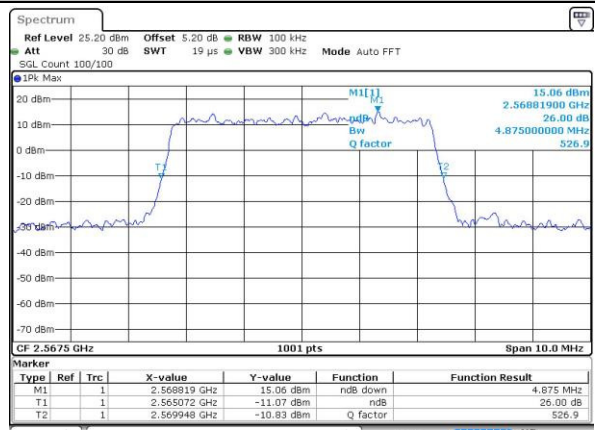

LTE Band 7

Lowest Channel / 5MHz / QPSK

Date: 21 JUL 2016 23:34:21

Lowest Channel / 5MHz / 16QAM

Date: 21 JUL 2016 23:34:42

Middle Channel / 5MHz / QPSK

Date: 21 JUL 2016 23:35:24

Middle Channel / 5MHz / 16QAM

Date: 21 JUL 2016 23:35:03

Highest Channel / 5MHz / QPSK

Date: 21 JUL 2016 23:35:45

Highest Channel / 5MHz / 16QAM

Date: 21 JUL 2016 23:36:06

LTE Band 7

Lowest Channel / 10MHz / QPSK

Date: 21 JUL 2016 23:51:05