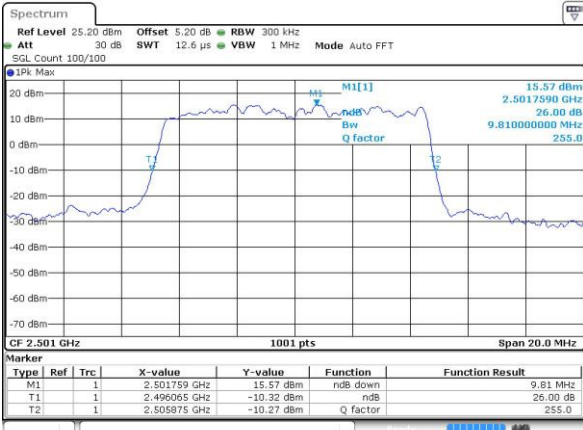

Date: 23 JUL 2016 01:44:50

Highest Channel / 5MHz / QPSK

Date: 23 JUL 2016 01:45:37

Highest Channel / 5MHz / 16QAM

Date: 23 JUL 2016 01:46:22

LTE Band 41

Lowest Channel / 10MHz / QPSK

Date: 23 JUL 2016 01:47:27