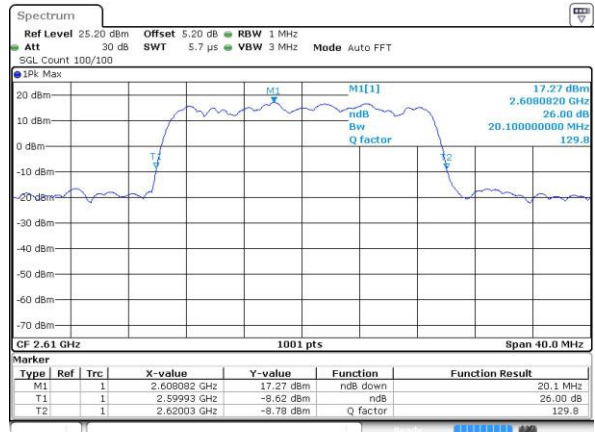

Date: 22 JUL 2016 01:06:58

Highest Channel / 15MHz / 16QAM

Date: 22 JUL 2016 01:07:26

LTE Band 38

Lowest Channel / 20MHz / QPSK

Date: 22 JUL 2016 01:08:26

Lowest Channel / 20MHz / 16QAM

Date: 22 JUL 2016 01:08:02

Middle Channel / 20MHz / QPSK

Date: 22 JUL 2016 01:08:48

Middle Channel / 20MHz / 16QAM

Date: 22 JUL 2016 01:09:10

Highest Channel / 20MHz / QPSK

Date: 22 JUL 2016 01:10:01

Highest Channel / 20MHz / 16QAM

Date: 22 JUL 2016 01:09:39