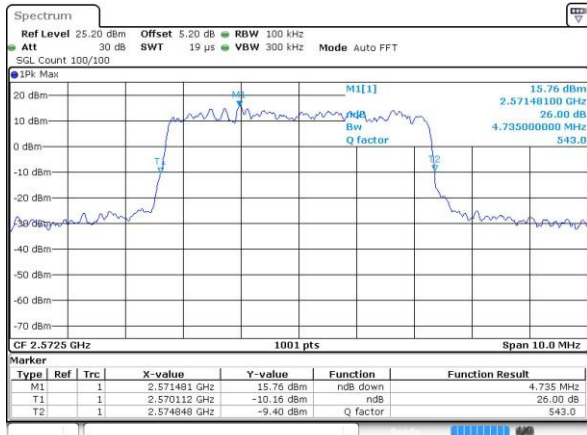

Highest Channel / 20MHz / QPSK

Date: 22 JUL 2016 00:26:18

Highest Channel / 20MHz / 16QAM

Date: 22 JUL 2016 00:25:57

LTE Band 38

Lowest Channel / 5MHz / QPSK

Date: 22.JUL.2016 00:53:09

Lowest Channel / 5MHz / 16QAM