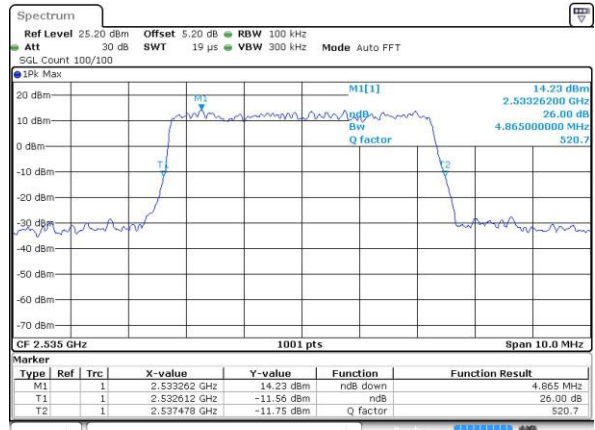

LTE Band 7

Lowest Channel / 5MHz / QPSK

Date: 21 JUL 2016 23:34:21

Lowest Channel / 5MHz / 16QAM

Date: 21 JUL 2016 23:34:42

Middle Channel / 5MHz / QPSK

Date: 21 JUL 2016 23:35:24

Middle Channel / 5MHz / 16QAM

Date: 21 JUL 2016 23:35:03

Highest Channel / 5MHz / QPSK

Date: 21 JUL 2016 23:35:45

Highest Channel / 5MHz / 16QAM

Date: 21 JUL 2016 23:36:06

LTE Band 7

Lowest Channel / 10MHz / QPSK

Date: 21 JUL 2016 23:51:05