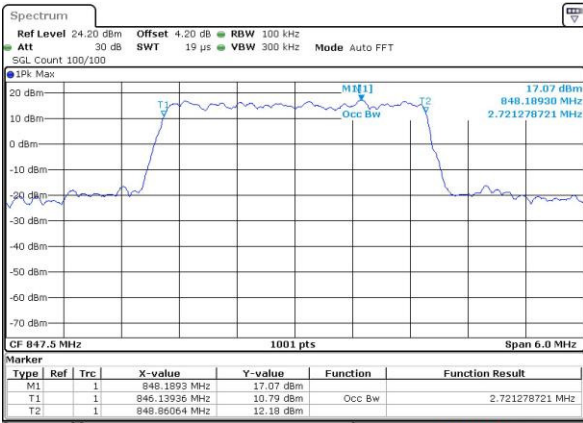

Date: 21 JUL 2016 20:50:43

Highest Channel / 1.4MHz / QPSK

Date: 21 JUL 2016 20:53:05

Highest Channel / 1.4MHz / 16QAM

Date: 21 JUL 2016 20:53:15

LTE Band 5

Lowest Channel / 3MHz / QPSK

Date: 21 JUL 2016 21:08:09

Lowest Channel / 3MHz / 16QAM

Date: 21 JUL 2016 21:08:20

Middle Channel / 3MHz / QPSK

Date: 21 JUL 2016 21:23:13

Middle Channel / 3MHz / 16QAM

Date: 21 JUL 2016 21:23:24

Highest Channel / 3MHz / QPSK

Date: 21 JUL 2016 21:25:46

Highest Channel / 3MHz / 16QAM

Date: 21 JUL 2016 21:25:57

LTE Band 5

Lowest Channel / 5MHz / QPSK

Date: 21 JUL 2016 22:08:09

Lowest Channel / 5MHz / 16QAM

Date: 21 JUL 2016 22:08:20

Middle Channel / 5MHz / QPSK