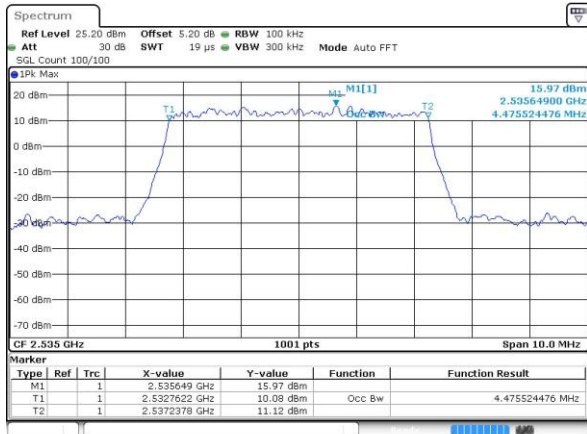

Middle Channel / 5MHz / QPSK

Date: 21 JUL 2016 23:35:13