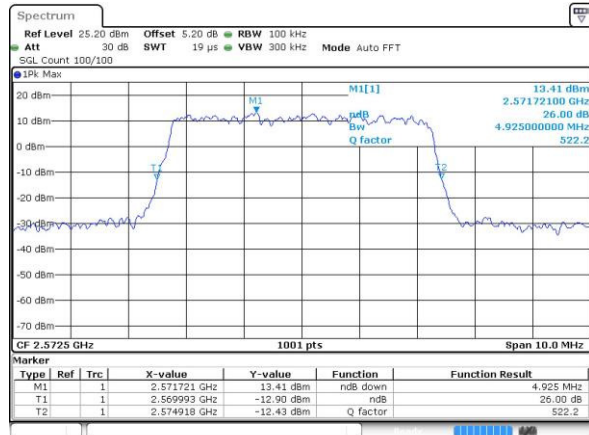

Highest Channel / 20MHz / QPSK

Date: 22 JUL 2016 00:26:18

Highest Channel / 20MHz / 16QAM

Date: 22 JUL 2016 00:25:57

LTE Band 38

Lowest Channel / 5MHz / QPSK

Date: 22.JUL.2016 00:53:09

Lowest Channel / 5MHz / 16QAM