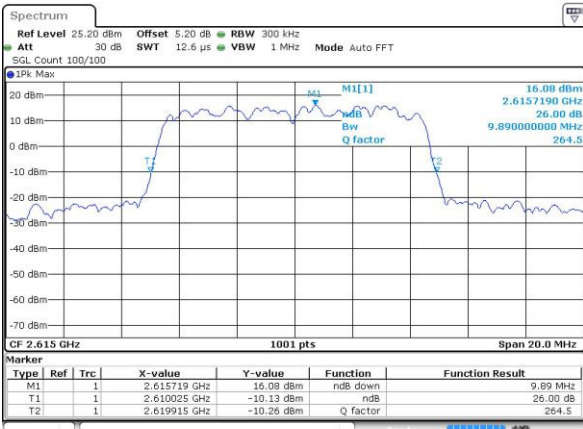

Date: 22.JUL.2016 00:54:28

LTE Band 38

Lowest Channel / 10MHz / QPSK

Date: 22 JUL 2016 01:02:11

Lowest Channel / 10MHz / 16QAM

Date: 22 JUL 2016 01:02:35

Middle Channel / 10MHz / QPSK

Date: 22 JUL 2016 01:03:30

Middle Channel / 10MHz / 16QAM

Date: 22 JUL 2016 01:03:01

Highest Channel / 10MHz / QPSK

Date: 22 JUL 2016 01:03:52

Highest Channel / 10MHz / 16QAM

Date: 22 JUL 2016 01:04:21

LTE Band 38

Lowest Channel / 15MHz / QPSK