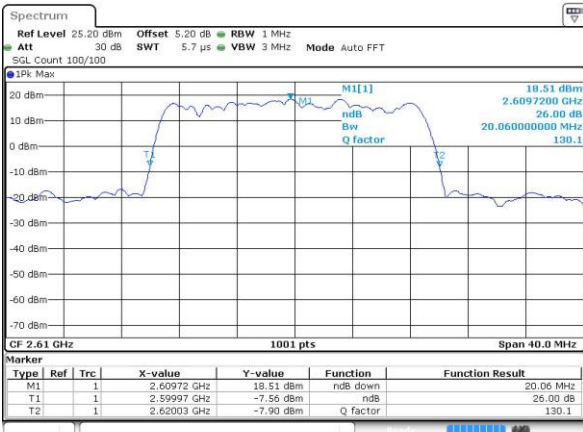

Middle Channel / 20MHz / QPSK

Date: 22 JUL 2016 01:08:48

Middle Channel / 20MHz / 16QAM

Date: 22 JUL 2016 01:09:10

Highest Channel / 20MHz / QPSK

Date: 22 JUL 2016 01:10:01

Highest Channel / 20MHz / 16QAM

Date: 22 JUL 2016 01:09:39