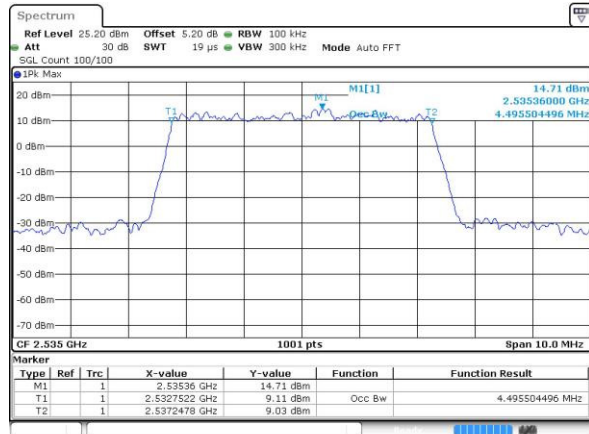

Middle Channel / 5MHz / 16QAM

Date: 21 JUL 2016 23:34:52