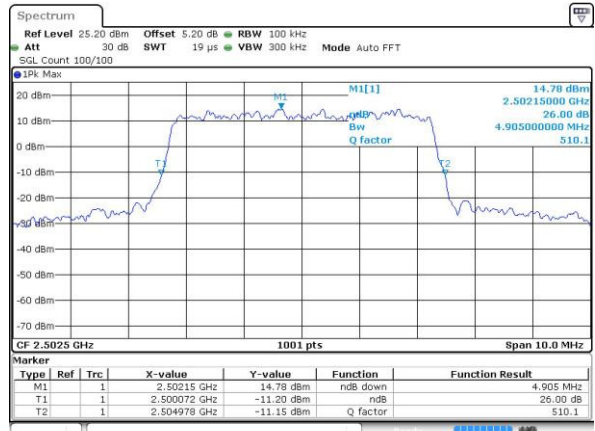

LTE Band 7

Lowest Channel / 5MHz / QPSK

Date: 21 JUL 2016 23:34:21

Lowest Channel / 5MHz / 16QAM

Date: 21 JUL 2016 23:34:42

Middle Channel / 5MHz / QPSK

Date: 21 JUL 2016 23:35:24

Middle Channel / 5MHz / 16QAM

Date: 21 JUL 2016 23:35:03

Highest Channel / 5MHz / QPSK

Date: 21 JUL 2016 23:35:45

Highest Channel / 5MHz / 16QAM

Date: 21 JUL 2016 23:36:06

LTE Band 7

Lowest Channel / 10MHz / QPSK

Date: 21 JUL 2016 23:51:05