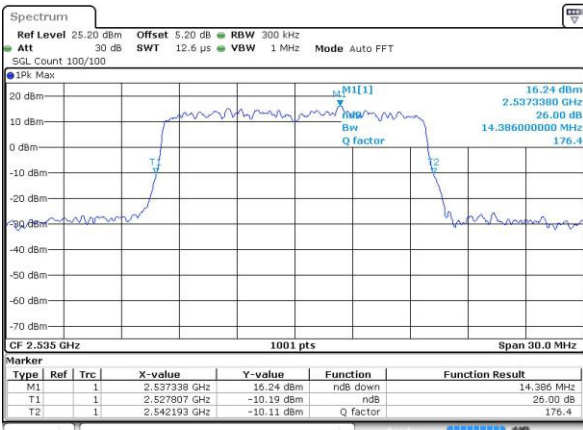

Highest Channel / 10MHz / 16QAM

Date: 21 JUL 2016 23:52:50

LTE Band 7

Lowest Channel / 15MHz / QPSK

Date: 22 JUL 2016 00:08:10

Lowest Channel / 15MHz / 16QAM

Date: 22 JUL 2016 00:07:49

Middle Channel / 15MHz / QPSK

Date: 22 JUL 2016 00:08:31

Middle Channel / 15MHz / 16QAM

Date: 22 JUL 2016 00:08:52

Highest Channel / 15MHz / QPSK

Date: 22 JUL 2016 00:09:34

Highest Channel / 15MHz / 16QAM

Date: 22 JUL 2016 00:09:13

LTE Band 7