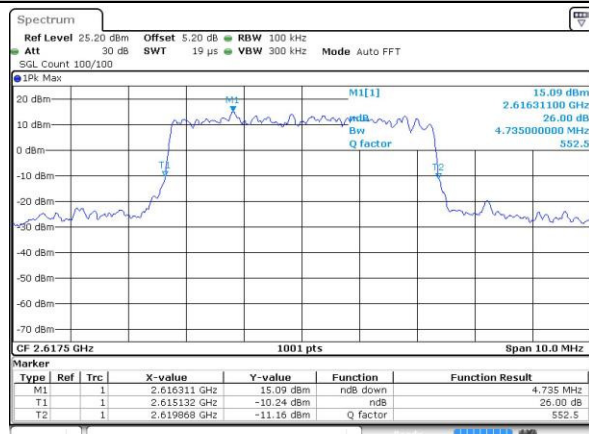

Date: 22.JUL.2016 00:52:48

Middle Channel / 5MHz / QPSK

Date: 22.JUL.2016 00:53:31

Middle Channel / 5MHz / 16QAM

Date: 22.JUL.2016 00:54:06

Highest Channel / 5MHz / QPSK

Date: 22.JUL.2016 00:54:49

Highest Channel / 5MHz / 16QAM