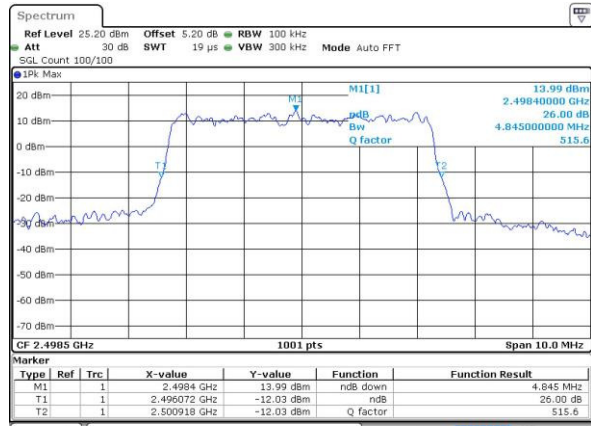

Lowest Channel / 5MHz / 16QAM

Date: 23 JUL 2016 01:43:55