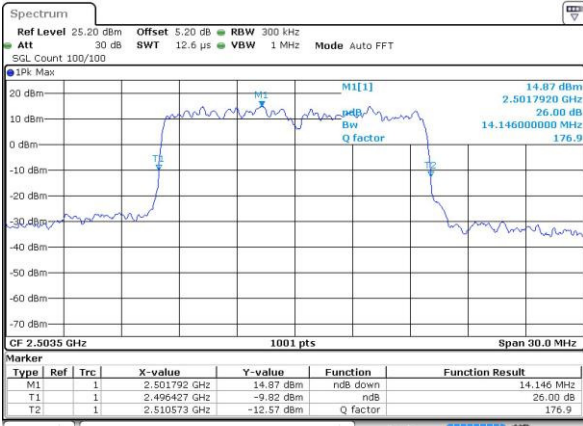

Highest Channel / 10MHz / 16QAM

Date: 23 JUL 2016 01:48:32

LTE Band 41

Lowest Channel / 15MHz / QPSK

Date: 23 JUL 2016 01:49:28

Lowest Channel / 15MHz / 16QAM

Date: 23 JUL 2016 01:49:58

Middle Channel / 15MHz / QPSK