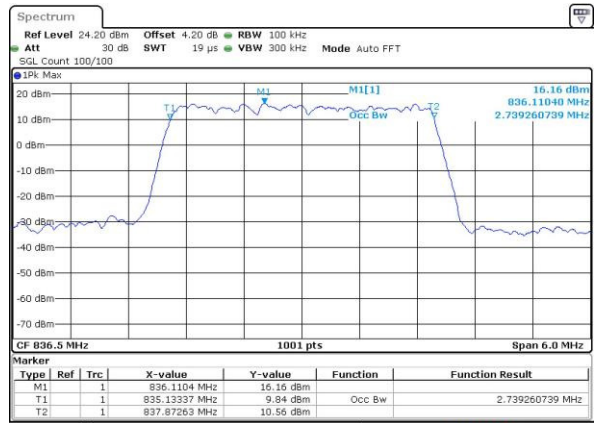

Date: 21 JUL 2016 20:50:43

Highest Channel / 1.4MHz / QPSK

Date: 21 JUL 2016 20:53:05

Highest Channel / 1.4MHz / 16QAM

Date: 21 JUL 2016 20:53:15

LTE Band 5

Lowest Channel / 3MHz / QPSK

Date: 21 JUL 2016 21:08:09

Lowest Channel / 3MHz / 16QAM

Date: 21 JUL 2016 21:08:20

Middle Channel / 3MHz / QPSK

Date: 21 JUL 2016 21:23:13

Middle Channel / 3MHz / 16QAM

Date: 21 JUL 2016 21:23:24

Highest Channel / 3MHz / QPSK

Date: 21 JUL 2016 21:25:46

Highest Channel / 3MHz / 16QAM

Date: 21 JUL 2016 21:25:57

LTE Band 5

Lowest Channel / 5MHz / QPSK

Date: 21 JUL 2016 22:08:09

Lowest Channel / 5MHz / 16QAM

Date: 21 JUL 2016 22:08:20

Middle Channel / 5MHz / QPSK