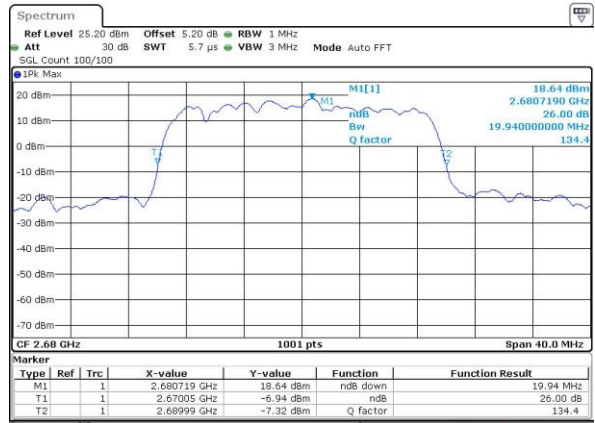

Date: 23 JUL 2016 01:50:49

Middle Channel / 15MHz / 16QAM

Date: 23 JUL 2016 01:51:17

Highest Channel / 15MHz / QPSK

Date: 23 JUL 2016 01:52:03

Highest Channel / 15MHz / 16QAM

Date: 23 JUL 2016 01:51:43

LTE Band 41

Lowest Channel / 20MHz / QPSK

Date: 23 JUL 2016 01:37:08

Lowest Channel / 20MHz / 16QAM

Date: 23 JUL 2016 01:36:34

Middle Channel / 20MHz / QPSK

Date: 23 JUL 2016 01:39:33

Middle Channel / 20MHz / 16QAM

Date: 23 JUL 2016 01:40:26

Highest Channel / 20MHz / QPSK

Date: 23 JUL 2016 01:41:42

Highest Channel / 20MHz / 16QAM

Date: 23 JUL 2016 01:40:46

Occupied Bandwidth

Mode	LTE Band 5 : 99%OBW(MHz)											
	1.4MHz		3MHz		5MHz		10MHz		15MHz		20MHz	
Mod.	QPSK	16QAM	QPSK	16QAM	QPSK	16QAM	QPSK	16QAM	QPSK	16QAM	QPSK	16QAM
Lowest CH	1.09	1.10	2.73	2.69	4.49	4.49	8.99	9.03	-	-	-	-
Middle CH	1.09	1.10	2.69	2.74	4.49	4.50	9.01	8.95	-	-	-	-
Highest CH	1.09	1.09	2.72	2.72	4.51	4.49	9.01	9.03	-	-	-	-