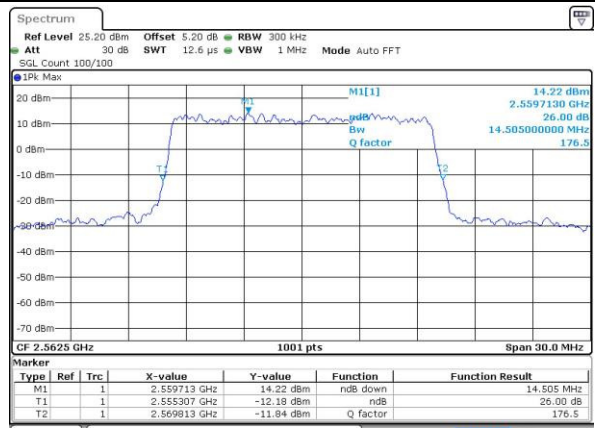

Date: 22 JUL 2016 00:08:31

Middle Channel / 15MHz / 16QAM

Date: 22 JUL 2016 00:08:52

Highest Channel / 15MHz / QPSK

Date: 22 JUL 2016 00:09:34

Highest Channel / 15MHz / 16QAM

Date: 22 JUL 2016 00:09:13

LTE Band 7