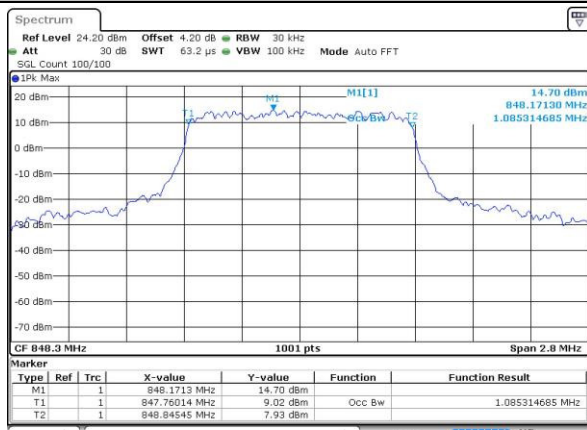

Mode	LTE Band 41 : 99%OBW(MHz)											
	1.4MHz		3MHz		5MHz		10MHz		15MHz		20MHz	
Mod.	QPSK	16QAM	QPSK	16QAM	QPSK	16QAM	QPSK	16QAM	QPSK	16QAM	QPSK	16QAM
Lowest CH	-	-	-	-	4.49	4.50	9.05	9.03	13.43	13.34	18.46	18.42
Middle CH	-	-	-	-	4.50	4.51	8.97	8.99	13.43	13.43	18.34	18.30
Highest CH	-	-	-	-	4.49	4.50	8.99	9.01	13.37	13.37	18.06	18.22

LTE Band 5

Lowest Channel / 1.4MHz / QPSK

Date: 21 JUL 2016 20:35:26

Lowest Channel / 1.4MHz / 16QAM

Date: 21 JUL 2016 20:35:37

Middle Channel / 1.4MHz / QPSK

Date: 21 JUL 2016 20:50:32

Middle Channel / 1.4MHz / 16QAM

Date: 21 JUL 2016 20:50:43

Highest Channel / 1.4MHz / QPSK

Date: 21 JUL 2016 20:53:05

Highest Channel / 1.4MHz / 16QAM

Date: 21 JUL 2016 20:53:15

LTE Band 5

Lowest Channel / 3MHz / QPSK

Date: 21 JUL 2016 21:08:09