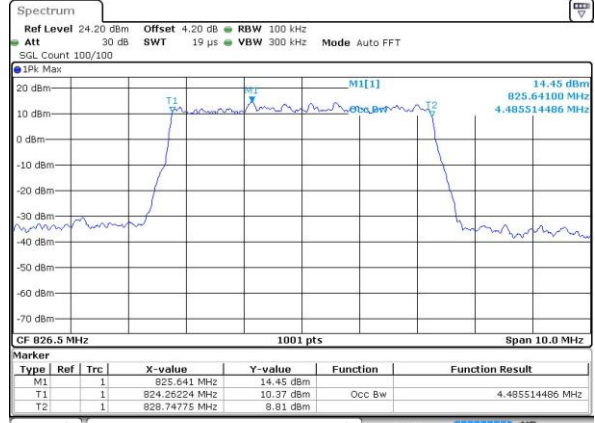

Highest Channel / 3MHz / 16QAM

Date: 21 JUL 2016 21:25:57

LTE Band 5

Lowest Channel / 5MHz / QPSK

Date: 21 JUL 2016 22:08:09

Lowest Channel / 5MHz / 16QAM

Date: 21 JUL 2016 22:08:20

Middle Channel / 5MHz / QPSK

Date: 21 JUL 2016 22:23:14

Middle Channel / 5MHz / 16QAM

Date: 21 JUL 2016 22:23:24

Highest Channel / 5MHz / QPSK

Date: 21 JUL 2016 22:25:46

Highest Channel / 5MHz / 16QAM

Date: 21 JUL 2016 22:25:57

LTE Band 5