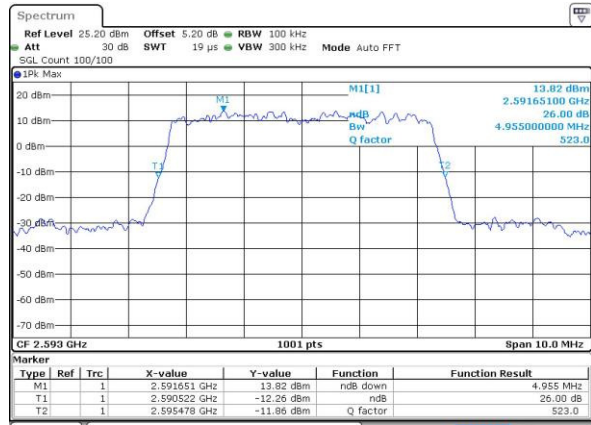

LTE Band 41

Lowest Channel / 5MHz / QPSK

Date: 23 JUL 2016 01:44:20

Lowest Channel / 5MHz / 16QAM

Date: 23 JUL 2016 01:43:55

Middle Channel / 5MHz / QPSK

Date: 23 JUL 2016 01:45:11

Middle Channel / 5MHz / 16QAM

Date: 23 JUL 2016 01:44:50

Highest Channel / 5MHz / QPSK

Date: 23 JUL 2016 01:45:37

Highest Channel / 5MHz / 16QAM

Date: 23 JUL 2016 01:46:22

LTE Band 41

Lowest Channel / 10MHz / QPSK

Date: 23 JUL 2016 01:47:27