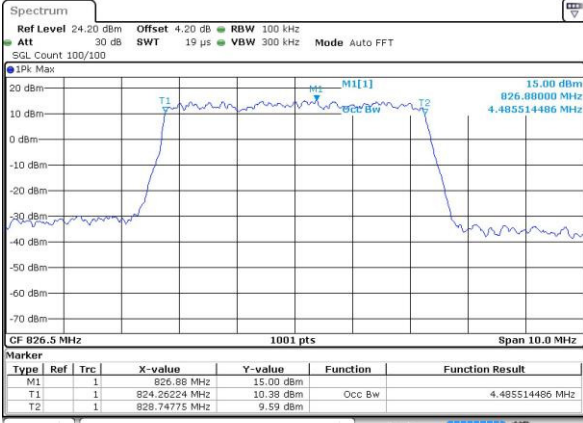

Highest Channel / 3MHz / 16QAM

Date: 21 JUL 2016 21:25:57

LTE Band 5

Lowest Channel / 5MHz / QPSK

Date: 21 JUL 2016 22:08:09

Lowest Channel / 5MHz / 16QAM

Date: 21 JUL 2016 22:08:20

Middle Channel / 5MHz / QPSK

Date: 21 JUL 2016 22:23:14

Middle Channel / 5MHz / 16QAM

Date: 21 JUL 2016 22:23:24

Highest Channel / 5MHz / QPSK

Date: 21 JUL 2016 22:25:46

Highest Channel / 5MHz / 16QAM

Date: 21 JUL 2016 22:25:57

LTE Band 5