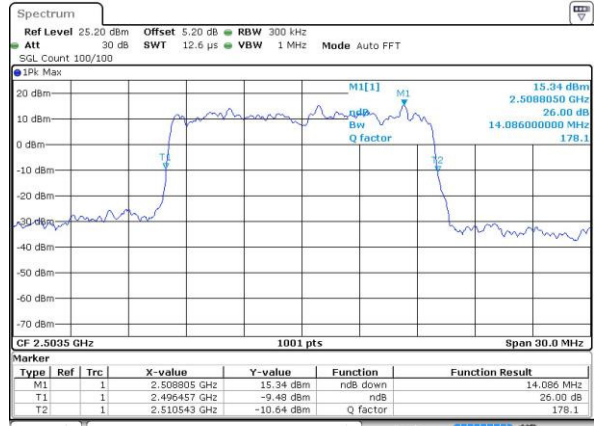

Highest Channel / 10MHz / 16QAM

Date: 23 JUL 2016 01:48:32

LTE Band 41

Lowest Channel / 15MHz / QPSK

Date: 23 JUL 2016 01:49:28

Lowest Channel / 15MHz / 16QAM

Date: 23 JUL 2016 01:49:58

Middle Channel / 15MHz / QPSK

Date: 23 JUL 2016 01:50:49

Middle Channel / 15MHz / 16QAM

Date: 23 JUL 2016 01:51:17

Highest Channel / 15MHz / QPSK

Date: 23 JUL 2016 01:52:03

Highest Channel / 15MHz / 16QAM

Date: 23 JUL 2016 01:51:43

LTE Band 41