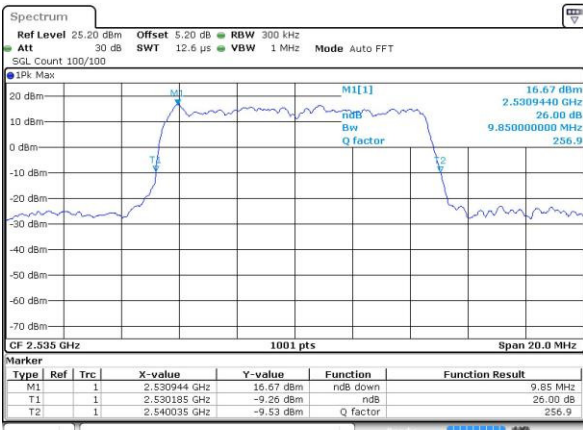

Middle Channel / 10MHz / QPSK

Date: 21 JUL 2016 23:52:08