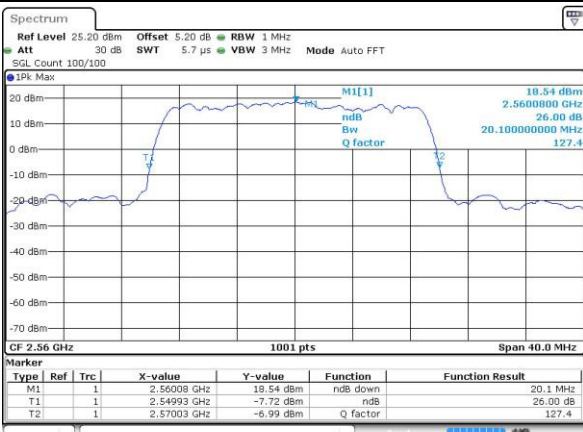

Highest Channel / 20MHz / QPSK

Date: 22 JUL 2016 00:26:18

Highest Channel / 20MHz / 16QAM

Date: 22 JUL 2016 00:25:57

LTE Band 38

Lowest Channel / 5MHz / QPSK

Date: 22.JUL.2016 00:53:09

Lowest Channel / 5MHz / 16QAM