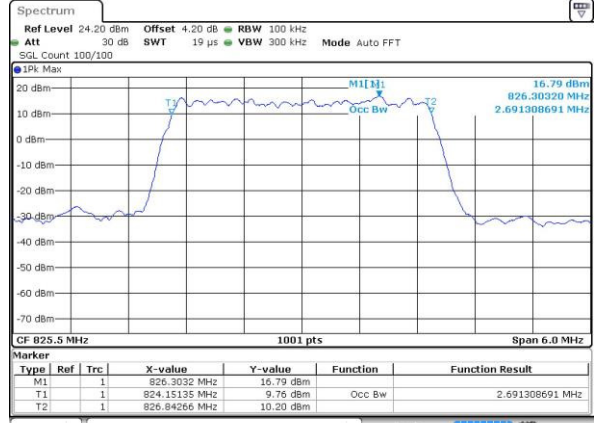

Lowest Channel / 3MHz / 16QAM

Date: 21 JUL 2016 21:08:20