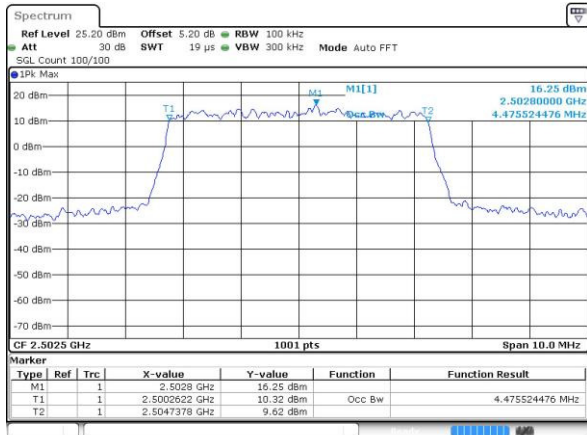

Highest Channel / 10MHz / QPSK

Date: 21 JUL 2016 22:58:28

Highest Channel / 10MHz / 16QAM

Date: 21 JUL 2016 22:58:39

LTE Band 7

Lowest Channel / 5MHz / QPSK

Date: 21 JUL 2016 23:34:10

Lowest Channel / 5MHz / 16QAM