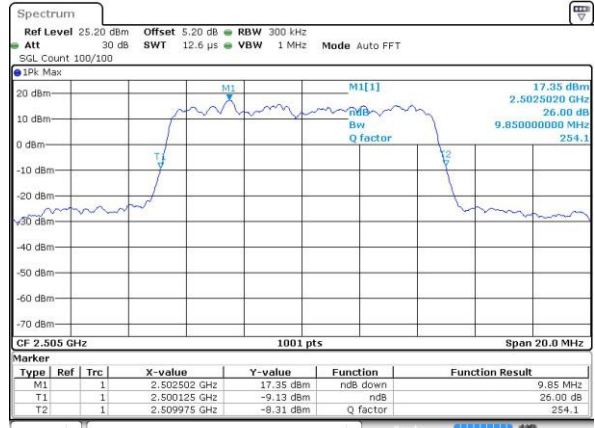

Lowest Channel / 10MHz / 16QAM

Date: 21 JUL 2016 23:51:26