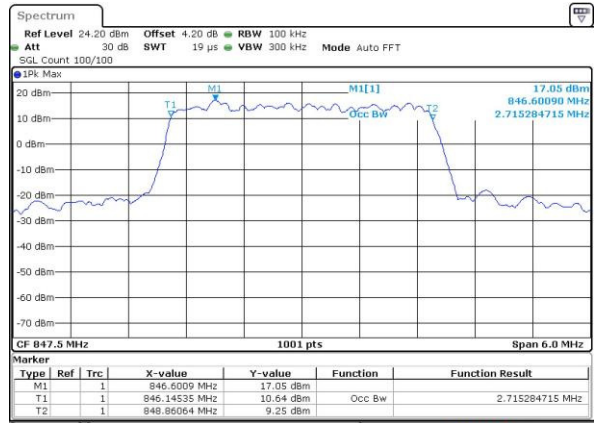

Date: 21 JUL 2016 20:50:43

Highest Channel / 1.4MHz / QPSK

Date: 21 JUL 2016 20:53:05

Highest Channel / 1.4MHz / 16QAM

Date: 21 JUL 2016 20:53:15

LTE Band 5

Lowest Channel / 3MHz / QPSK

Date: 21 JUL 2016 21:08:09

Lowest Channel / 3MHz / 16QAM

Date: 21 JUL 2016 21:08:20

Middle Channel / 3MHz / QPSK

Date: 21 JUL 2016 21:23:13

Middle Channel / 3MHz / 16QAM

Date: 21 JUL 2016 21:23:24

Highest Channel / 3MHz / QPSK

Date: 21 JUL 2016 21:25:46

Highest Channel / 3MHz / 16QAM

Date: 21 JUL 2016 21:25:57

LTE Band 5

Lowest Channel / 5MHz / QPSK

Date: 21 JUL 2016 22:08:09

Lowest Channel / 5MHz / 16QAM

Date: 21 JUL 2016 22:08:20

Middle Channel / 5MHz / QPSK