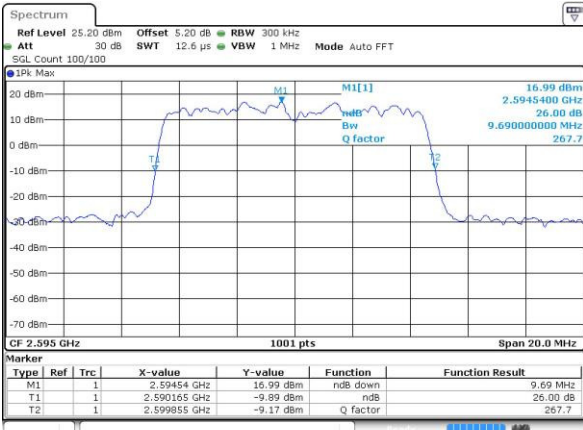

Date: 22.JUL.2016 00:54:28

LTE Band 38

Lowest Channel / 10MHz / QPSK

Date: 22 JUL 2016 01:02:11

Lowest Channel / 10MHz / 16QAM

Date: 22 JUL 2016 01:02:35

Middle Channel / 10MHz / QPSK

Date: 22 JUL 2016 01:03:30

Middle Channel / 10MHz / 16QAM

Date: 22 JUL 2016 01:03:01

Highest Channel / 10MHz / QPSK

Date: 22 JUL 2016 01:03:52

Highest Channel / 10MHz / 16QAM

Date: 22 JUL 2016 01:04:21

LTE Band 38

Lowest Channel / 15MHz / QPSK