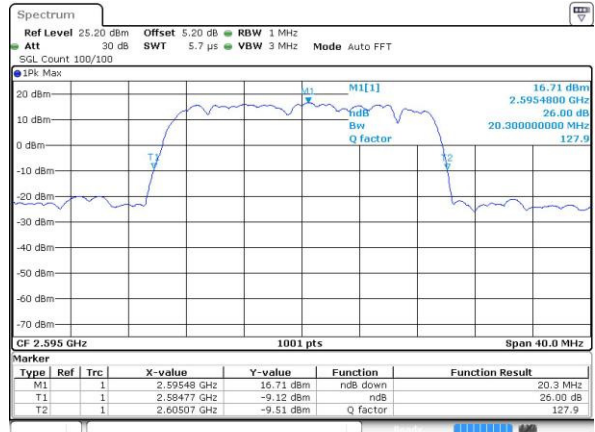

Middle Channel / 20MHz / 16QAM

Date: 22 JUL 2016 01:09:10