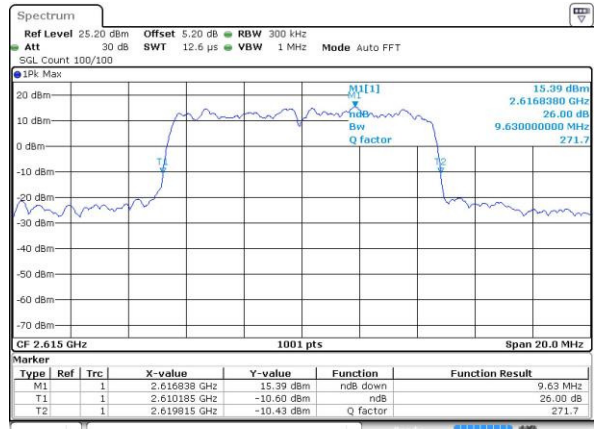

Date: 22.JUL.2016 00:54:28

LTE Band 38

Lowest Channel / 10MHz / QPSK

Date: 22 JUL 2016 01:02:11

Lowest Channel / 10MHz / 16QAM

Date: 22 JUL 2016 01:02:35

Middle Channel / 10MHz / QPSK

Date: 22 JUL 2016 01:03:30

Middle Channel / 10MHz / 16QAM

Date: 22 JUL 2016 01:03:01

Highest Channel / 10MHz / QPSK

Date: 22 JUL 2016 01:03:52

Highest Channel / 10MHz / 16QAM

Date: 22 JUL 2016 01:04:21

LTE Band 38

Lowest Channel / 15MHz / QPSK