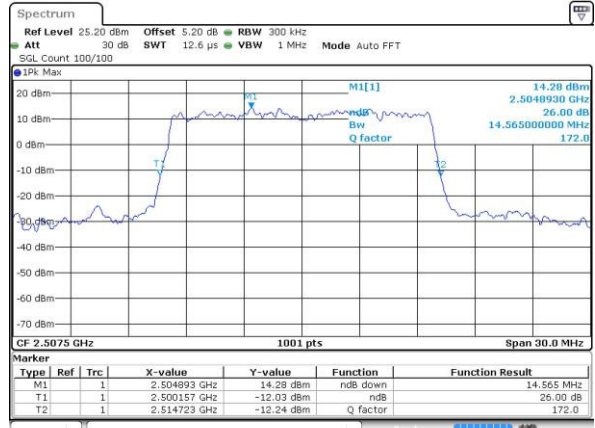

Highest Channel / 10MHz / 16QAM

Date: 21 JUL 2016 23:52:50

LTE Band 7

Lowest Channel / 15MHz / QPSK

Date: 22 JUL 2016 00:08:10

Lowest Channel / 15MHz / 16QAM

Date: 22 JUL 2016 00:07:49

Middle Channel / 15MHz / QPSK

Date: 22 JUL 2016 00:08:31

Middle Channel / 15MHz / 16QAM

Date: 22 JUL 2016 00:08:52

Highest Channel / 15MHz / QPSK

Date: 22 JUL 2016 00:09:34

Highest Channel / 15MHz / 16QAM

Date: 22 JUL 2016 00:09:13

LTE Band 7