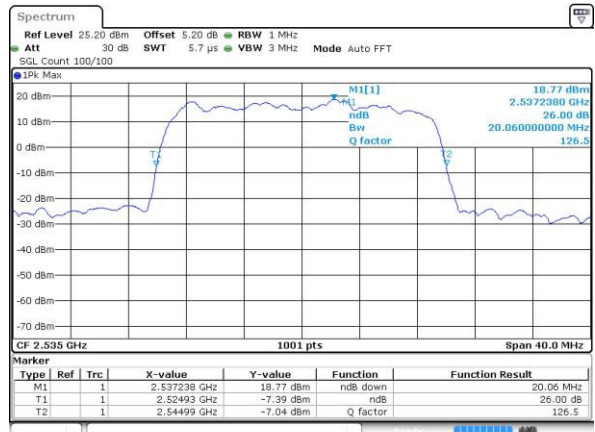

Date: 22 JUL 2016 00:08:31

Middle Channel / 15MHz / 16QAM

Date: 22 JUL 2016 00:08:52

Highest Channel / 15MHz / QPSK

Date: 22 JUL 2016 00:09:34

Highest Channel / 15MHz / 16QAM

Date: 22 JUL 2016 00:09:13

LTE Band 7

Lowest Channel / 20MHz / QPSK

Date: 22 JUL 2016 00:24:54

Lowest Channel / 20MHz / 16QAM

Date: 22 JUL 2016 00:24:33

Middle Channel / 20MHz / QPSK

Date: 22 JUL 2016 00:25:15

Middle Channel / 20MHz / 16QAM

Date: 22 JUL 2016 00:25:36

Highest Channel / 20MHz / QPSK

Date: 22 JUL 2016 00:26:18

Highest Channel / 20MHz / 16QAM

Date: 22 JUL 2016 00:25:57

LTE Band 38

Lowest Channel / 5MHz / QPSK

Date: 22.JUL.2016 00:53:09

Lowest Channel / 5MHz / 16QAM