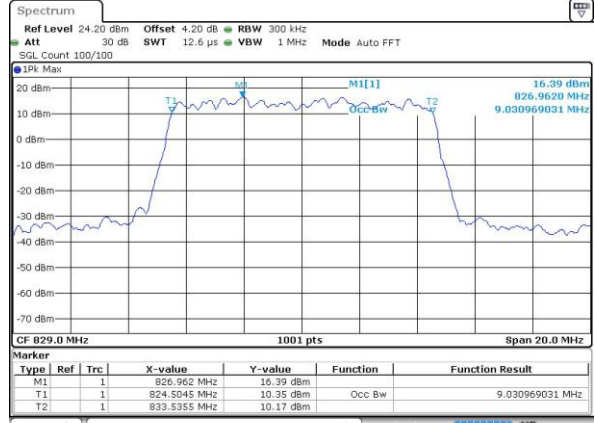

Lowest Channel / 10MHz / 16QAM

Date: 21 JUL 2016 22:41:02