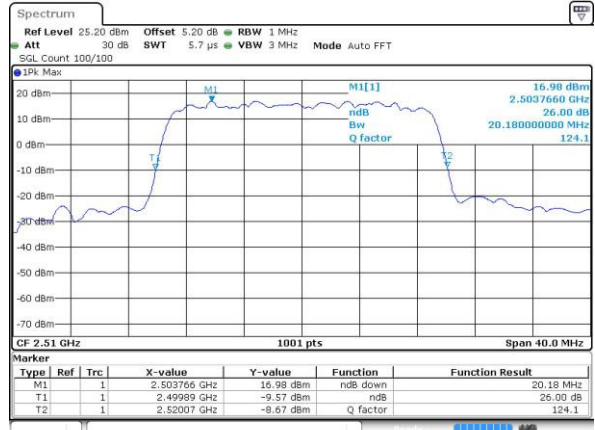

Lowest Channel / 20MHz / 16QAM

Date: 22 JUL 2016 00:24:33