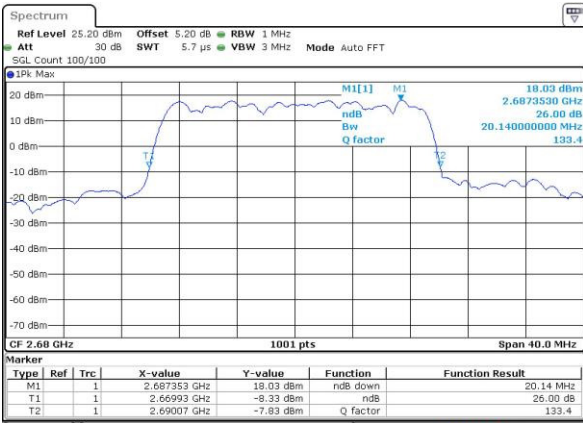

Date: 23 JUL 2016 01:50:49

Middle Channel / 15MHz / 16QAM

Date: 23 JUL 2016 01:51:17

Highest Channel / 15MHz / QPSK

Date: 23 JUL 2016 01:52:03

Highest Channel / 15MHz / 16QAM

Date: 23 JUL 2016 01:51:43

LTE Band 41

Lowest Channel / 20MHz / QPSK

Date: 23 JUL 2016 01:37:08

Lowest Channel / 20MHz / 16QAM

Date: 23 JUL 2016 01:36:34

Middle Channel / 20MHz / QPSK

Date: 23 JUL 2016 01:39:33

Middle Channel / 20MHz / 16QAM

Date: 23 JUL 2016 01:40:26

Highest Channel / 20MHz / QPSK

Date: 23 JUL 2016 01:41:42

Highest Channel / 20MHz / 16QAM

Date: 23 JUL 2016 01:40:46

Occupied Bandwidth

Mode	LTE Band 5 : 99%OBW(MHz)											
	1.4MHz		3MHz		5MHz		10MHz		15MHz		20MHz	
Mod.	QPSK	16QAM	QPSK	16QAM	QPSK	16QAM	QPSK	16QAM	QPSK	16QAM	QPSK	16QAM
Lowest CH	1.09	1.10	2.73	2.69	4.49	4.49	8.99	9.03	-	-	-	-
Middle CH	1.09	1.10	2.69	2.74	4.49	4.50	9.01	8.95	-	-	-	-
Highest CH	1.09	1.09	2.72	2.72	4.51	4.49	9.01	9.03	-	-	-	-