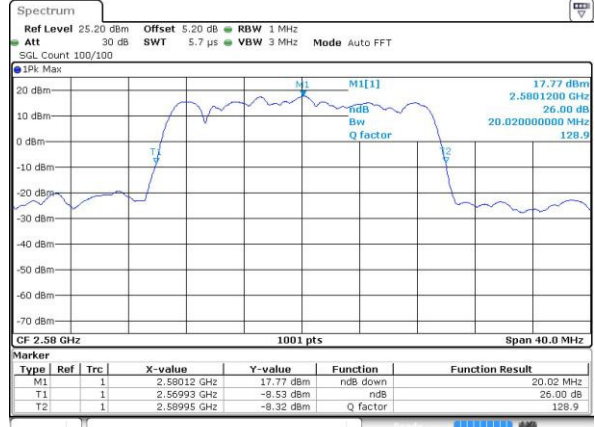

Date: 22 JUL 2016 01:06:58

Highest Channel / 15MHz / 16QAM

Date: 22 JUL 2016 01:07:26

LTE Band 38

Lowest Channel / 20MHz / QPSK

Date: 22 JUL 2016 01:08:26

Lowest Channel / 20MHz / 16QAM

Date: 22 JUL 2016 01:08:02