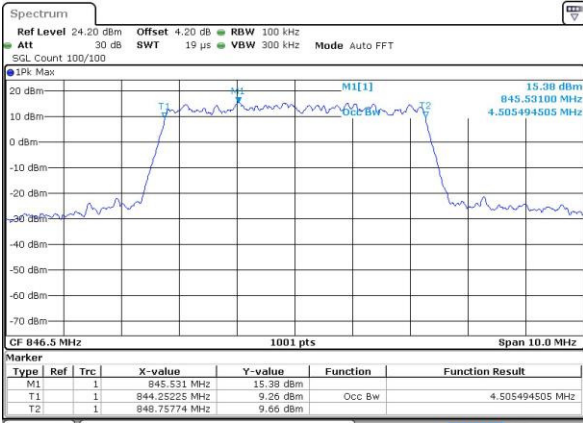

Highest Channel / 3MHz / 16QAM

Date: 21 JUL 2016 21:25:57

LTE Band 5

Lowest Channel / 5MHz / QPSK

Date: 21 JUL 2016 22:08:09

Lowest Channel / 5MHz / 16QAM

Date: 21 JUL 2016 22:08:20

Middle Channel / 5MHz / QPSK

Date: 21 JUL 2016 22:23:14

Middle Channel / 5MHz / 16QAM

Date: 21 JUL 2016 22:23:24

Highest Channel / 5MHz / QPSK

Date: 21 JUL 2016 22:25:46

Highest Channel / 5MHz / 16QAM

Date: 21 JUL 2016 22:25:57

LTE Band 5