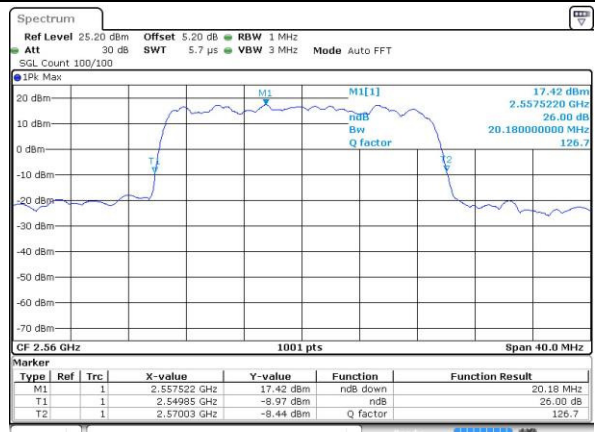

Date: 22 JUL 2016 00:08:31

Middle Channel / 15MHz / 16QAM

Date: 22 JUL 2016 00:08:52

Highest Channel / 15MHz / QPSK

Date: 22 JUL 2016 00:09:34

Highest Channel / 15MHz / 16QAM

Date: 22 JUL 2016 00:09:13

LTE Band 7

Lowest Channel / 20MHz / QPSK

Date: 22 JUL 2016 00:24:54

Lowest Channel / 20MHz / 16QAM

Date: 22 JUL 2016 00:24:33

Middle Channel / 20MHz / QPSK

Date: 22 JUL 2016 00:25:15

Middle Channel / 20MHz / 16QAM

Date: 22 JUL 2016 00:25:36

Highest Channel / 20MHz / QPSK

Date: 22 JUL 2016 00:26:18

Highest Channel / 20MHz / 16QAM

Date: 22 JUL 2016 00:25:57

LTE Band 38

Lowest Channel / 5MHz / QPSK

Date: 22.JUL.2016 00:53:09

Lowest Channel / 5MHz / 16QAM