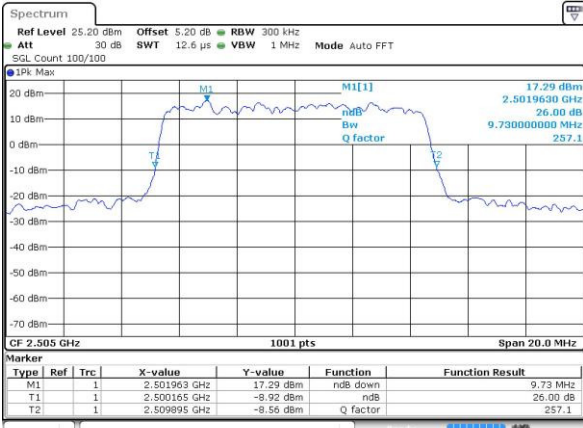

Date: 21 JUL 2016 23:35:03

Highest Channel / 5MHz / QPSK

Date: 21 JUL 2016 23:35:45

Highest Channel / 5MHz / 16QAM

Date: 21 JUL 2016 23:36:06

LTE Band 7

Lowest Channel / 10MHz / QPSK

Date: 21 JUL 2016 23:51:05