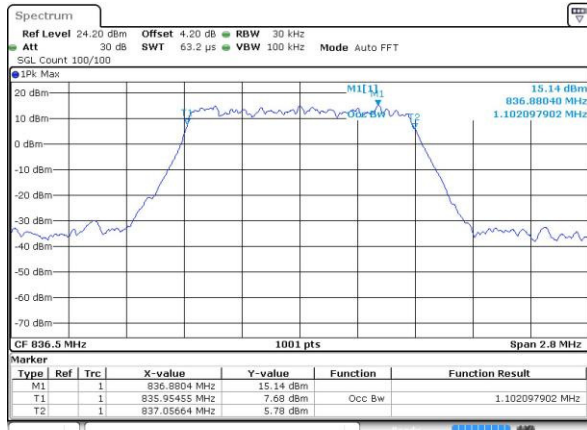

Mode	LTE Band 41 : 99%OBW(MHz)											
	1.4MHz		3MHz		5MHz		10MHz		15MHz		20MHz	
Mod.	QPSK	16QAM	QPSK	16QAM	QPSK	16QAM	QPSK	16QAM	QPSK	16QAM	QPSK	16QAM
Lowest CH	-	-	-	-	4.49	4.50	9.05	9.03	13.43	13.34	18.46	18.42
Middle CH	-	-	-	-	4.50	4.51	8.97	8.99	13.43	13.43	18.34	18.30
Highest CH	-	-	-	-	4.49	4.50	8.99	9.01	13.37	13.37	18.06	18.22

LTE Band 5

Lowest Channel / 1.4MHz / QPSK

Date: 21 JUL 2016 20:35:26

Lowest Channel / 1.4MHz / 16QAM

Date: 21 JUL 2016 20:35:37

Middle Channel / 1.4MHz / QPSK

Date: 21 JUL 2016 20:50:32

Middle Channel / 1.4MHz / 16QAM

Date: 21 JUL 2016 20:50:43

Highest Channel / 1.4MHz / QPSK

Date: 21 JUL 2016 20:53:05

Highest Channel / 1.4MHz / 16QAM

Date: 21 JUL 2016 20:53:15

LTE Band 5

Lowest Channel / 3MHz / QPSK

Date: 21 JUL 2016 21:08:09