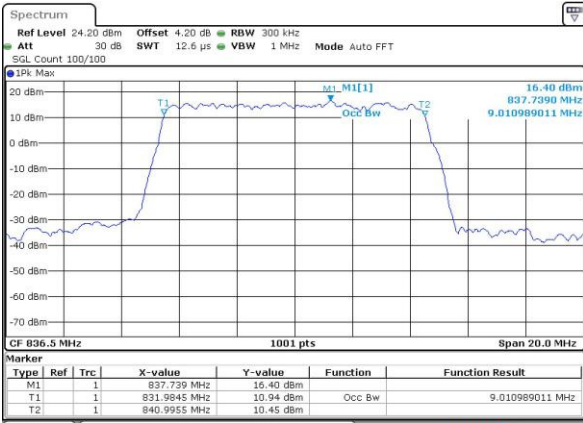

Date: 21 JUL 2016 22:23:14

Middle Channel / 5MHz / 16QAM

Date: 21 JUL 2016 22:23:24

Highest Channel / 5MHz / QPSK

Date: 21 JUL 2016 22:25:46

Highest Channel / 5MHz / 16QAM

Date: 21 JUL 2016 22:25:57

LTE Band 5

Lowest Channel / 10MHz / QPSK

Date: 21 JUL 2016 22:40:51

Lowest Channel / 10MHz / 16QAM

Date: 21 JUL 2016 22:41:02

Middle Channel / 10MHz / QPSK

Date: 21 JUL 2016 22:55:56

Middle Channel / 10MHz / 16QAM

Date: 21 JUL 2016 22:56:06

Highest Channel / 10MHz / QPSK

Date: 21 JUL 2016 22:58:28

Highest Channel / 10MHz / 16QAM

Date: 21 JUL 2016 22:58:39

LTE Band 7

Lowest Channel / 5MHz / QPSK

Date: 21 JUL 2016 23:34:10

Lowest Channel / 5MHz / 16QAM