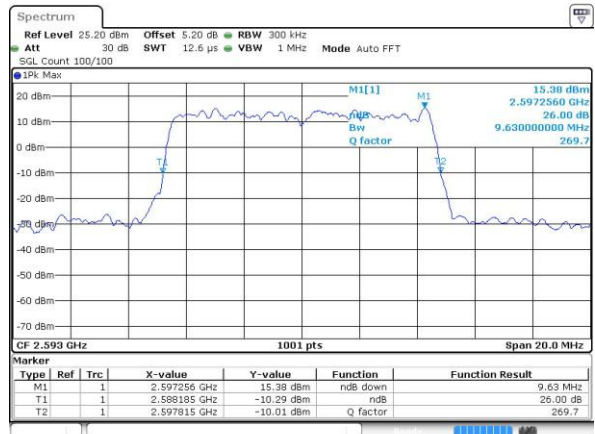

Lowest Channel / 10MHz / 16QAM

Date: 23 JUL 2016 01:47:06

Middle Channel / 10MHz / QPSK

Date: 23 JUL 2016 01:47:49

Middle Channel / 10MHz / 16QAM

Date: 23 JUL 2016 01:48:10

Highest Channel / 10MHz / QPSK

Date: 23 JUL 2016 01:48:53