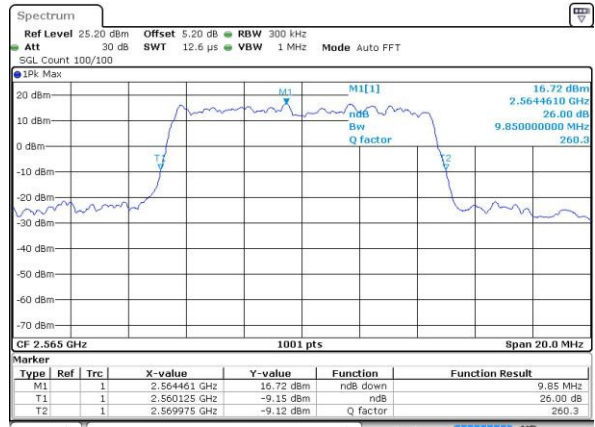

Date: 21 JUL 2016 23:35:03

Highest Channel / 5MHz / QPSK

Date: 21 JUL 2016 23:35:45

Highest Channel / 5MHz / 16QAM

Date: 21 JUL 2016 23:36:06

LTE Band 7

Lowest Channel / 10MHz / QPSK

Date: 21 JUL 2016 23:51:05

Lowest Channel / 10MHz / 16QAM

Date: 21 JUL 2016 23:51:26

Middle Channel / 10MHz / QPSK

Date: 21 JUL 2016 23:52:08

Middle Channel / 10MHz / 16QAM

Date: 21 JUL 2016 23:51:47

Highest Channel / 10MHz / QPSK

Date: 21 JUL 2016 23:52:29

Highest Channel / 10MHz / 16QAM

Date: 21 JUL 2016 23:52:50

LTE Band 7

Lowest Channel / 15MHz / QPSK

Date: 22 JUL 2016 00:08:10

Lowest Channel / 15MHz / 16QAM

Date: 22 JUL 2016 00:07:49

Middle Channel / 15MHz / QPSK