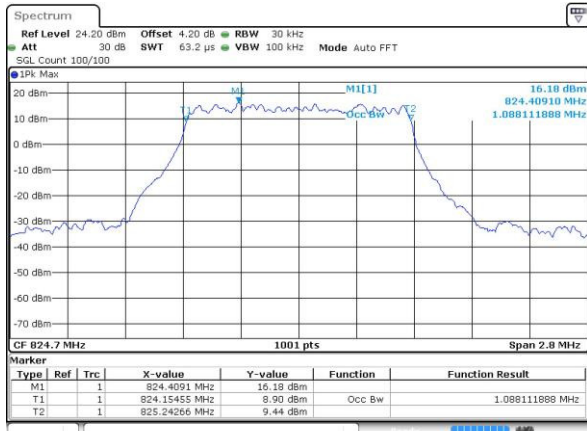

LTE Band 5

Lowest Channel / 1.4MHz / QPSK

Date: 21 JUL 2016 20:35:26