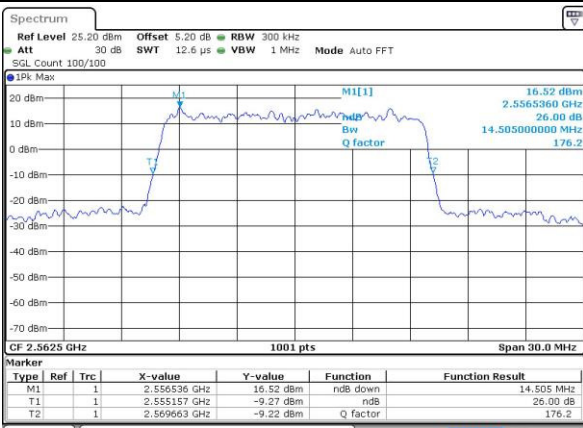

Highest Channel / 10MHz / 16QAM

Date: 21 JUL 2016 23:52:50

LTE Band 7

Lowest Channel / 15MHz / QPSK

Date: 22 JUL 2016 00:08:10

Lowest Channel / 15MHz / 16QAM

Date: 22 JUL 2016 00:07:49

Middle Channel / 15MHz / QPSK

Date: 22 JUL 2016 00:08:31

Middle Channel / 15MHz / 16QAM

Date: 22 JUL 2016 00:08:52

Highest Channel / 15MHz / QPSK

Date: 22 JUL 2016 00:09:34

Highest Channel / 15MHz / 16QAM

Date: 22 JUL 2016 00:09:13

LTE Band 7