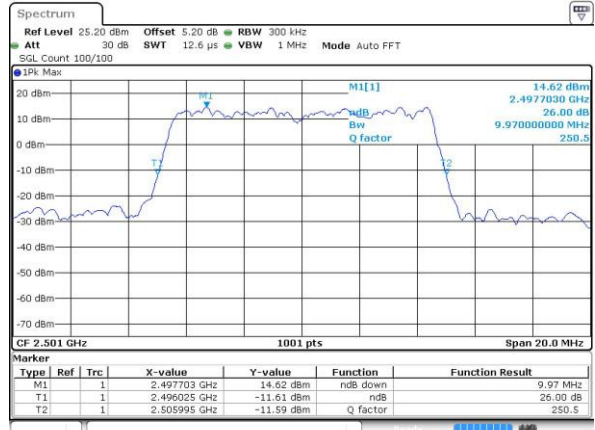

Lowest Channel / 10MHz / 16QAM

Date: 23 JUL 2016 01:47:06