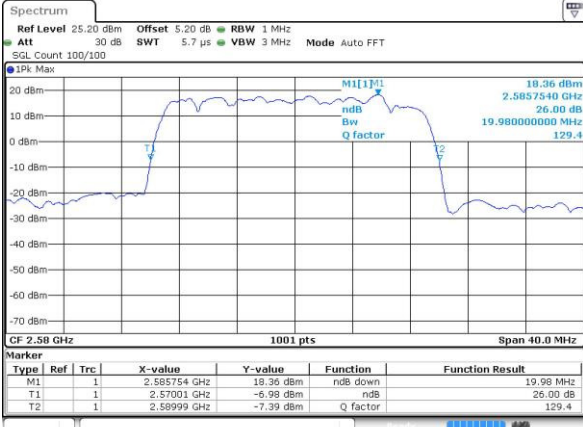

Date: 22 JUL 2016 01:06:58

Highest Channel / 15MHz / 16QAM

Date: 22 JUL 2016 01:07:26

LTE Band 38

Lowest Channel / 20MHz / QPSK

Date: 22 JUL 2016 01:08:26

Lowest Channel / 20MHz / 16QAM

Date: 22 JUL 2016 01:08:02