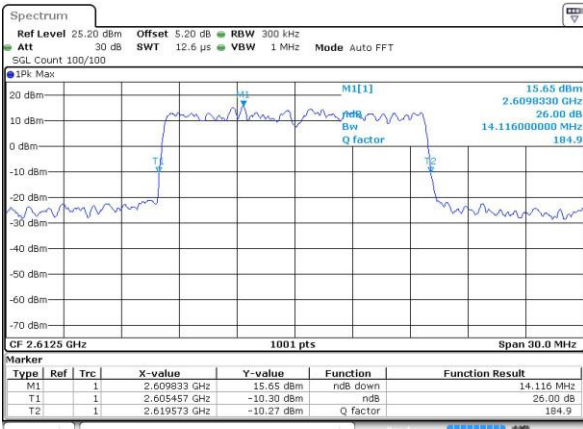

Date: 22 JUL 2016 01:05:27

Lowest Channel / 15MHz / 16QAM

Date: 22 JUL 2016 01:05:05

Middle Channel / 15MHz / QPSK

Date: 22 JUL 2016 01:06:33

Middle Channel / 15MHz / 16QAM

Date: 22 JUL 2016 01:06:22

Highest Channel / 15MHz / QPSK

Date: 22 JUL 2016 01:06:58

Highest Channel / 15MHz / 16QAM

Date: 22 JUL 2016 01:07:26

LTE Band 38

Lowest Channel / 20MHz / QPSK

Date: 22 JUL 2016 01:08:26

Lowest Channel / 20MHz / 16QAM

Date: 22 JUL 2016 01:08:02