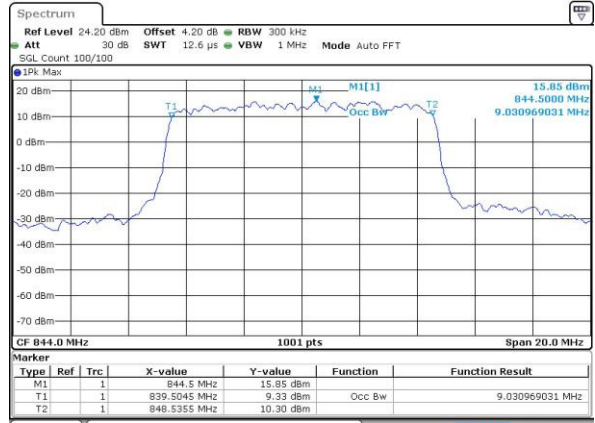

Date: 21 JUL 2016 22:23:14

Middle Channel / 5MHz / 16QAM

Date: 21 JUL 2016 22:23:24

Highest Channel / 5MHz / QPSK

Date: 21 JUL 2016 22:25:46

Highest Channel / 5MHz / 16QAM

Date: 21 JUL 2016 22:25:57

LTE Band 5

Lowest Channel / 10MHz / QPSK

Date: 21 JUL 2016 22:40:51

Lowest Channel / 10MHz / 16QAM

Date: 21 JUL 2016 22:41:02

Middle Channel / 10MHz / QPSK

Date: 21 JUL 2016 22:55:56

Middle Channel / 10MHz / 16QAM

Date: 21 JUL 2016 22:56:06

Highest Channel / 10MHz / QPSK

Date: 21 JUL 2016 22:58:28

Highest Channel / 10MHz / 16QAM

Date: 21 JUL 2016 22:58:39

LTE Band 7

Lowest Channel / 5MHz / QPSK

Date: 21 JUL 2016 23:34:10

Lowest Channel / 5MHz / 16QAM