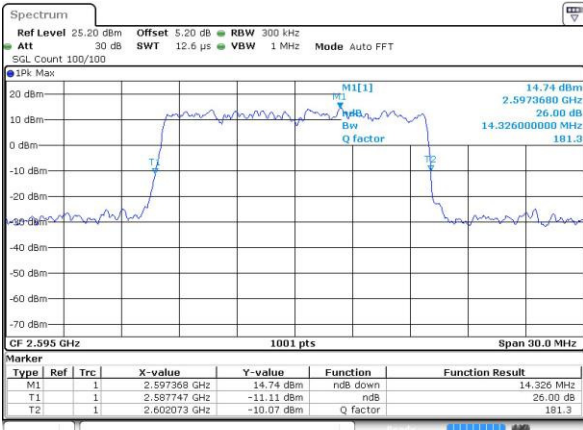

Middle Channel / 15MHz / QPSK

Date: 22 JUL 2016 01:06:33