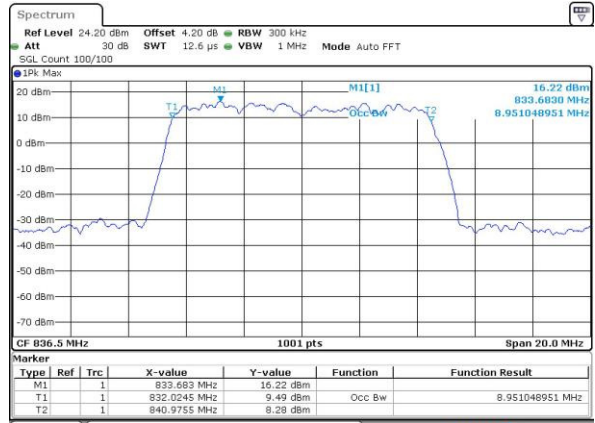

Date: 21 JUL 2016 22:23:14

Middle Channel / 5MHz / 16QAM

Date: 21 JUL 2016 22:23:24

Highest Channel / 5MHz / QPSK

Date: 21 JUL 2016 22:25:46

Highest Channel / 5MHz / 16QAM

Date: 21 JUL 2016 22:25:57

LTE Band 5

Lowest Channel / 10MHz / QPSK

Date: 21 JUL 2016 22:40:51

Lowest Channel / 10MHz / 16QAM

Date: 21 JUL 2016 22:41:02

Middle Channel / 10MHz / QPSK

Date: 21 JUL 2016 22:55:56

Middle Channel / 10MHz / 16QAM

Date: 21 JUL 2016 22:56:06

Highest Channel / 10MHz / QPSK

Date: 21 JUL 2016 22:58:28

Highest Channel / 10MHz / 16QAM

Date: 21 JUL 2016 22:58:39

LTE Band 7

Lowest Channel / 5MHz / QPSK

Date: 21 JUL 2016 23:34:10

Lowest Channel / 5MHz / 16QAM