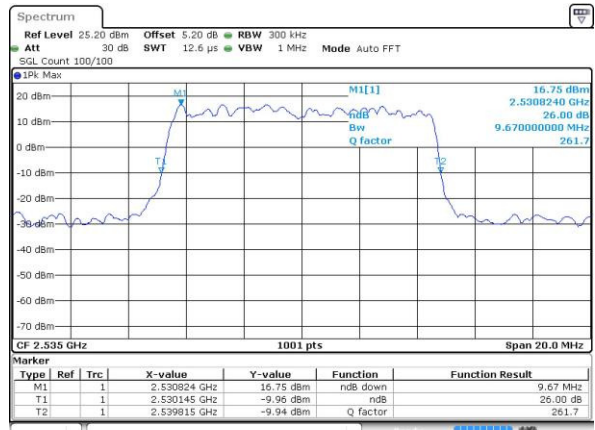

Date: 21 JUL 2016 23:35:03

Highest Channel / 5MHz / QPSK

Date: 21 JUL 2016 23:35:45

Highest Channel / 5MHz / 16QAM

Date: 21 JUL 2016 23:36:06

LTE Band 7

Lowest Channel / 10MHz / QPSK

Date: 21 JUL 2016 23:51:05

Lowest Channel / 10MHz / 16QAM

Date: 21 JUL 2016 23:51:26

Middle Channel / 10MHz / QPSK

Date: 21 JUL 2016 23:52:08

Middle Channel / 10MHz / 16QAM

Date: 21 JUL 2016 23:51:47

Highest Channel / 10MHz / QPSK

Date: 21 JUL 2016 23:52:29

Highest Channel / 10MHz / 16QAM

Date: 21 JUL 2016 23:52:50

LTE Band 7

Lowest Channel / 15MHz / QPSK

Date: 22 JUL 2016 00:08:10

Lowest Channel / 15MHz / 16QAM

Date: 22 JUL 2016 00:07:49

Middle Channel / 15MHz / QPSK