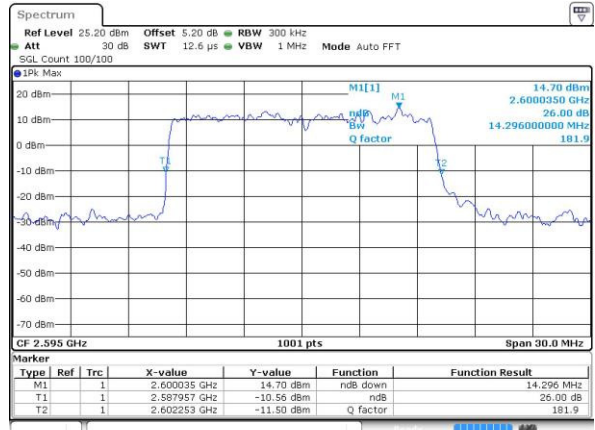

Middle Channel / 10MHz / 16QAM

Date: 22 JUL 2016 01:03:01

Highest Channel / 10MHz / QPSK

Date: 22 JUL 2016 01:03:52

Highest Channel / 10MHz / 16QAM

Date: 22 JUL 2016 01:04:21

LTE Band 38

Lowest Channel / 15MHz / QPSK

Date: 22 JUL 2016 01:05:27

Lowest Channel / 15MHz / 16QAM

Date: 22 JUL 2016 01:05:05

Middle Channel / 15MHz / QPSK

Date: 22 JUL 2016 01:06:33

Middle Channel / 15MHz / 16QAM

Date: 22 JUL 2016 01:06:22

Highest Channel / 15MHz / QPSK

Date: 22 JUL 2016 01:06:58

Highest Channel / 15MHz / 16QAM

Date: 22 JUL 2016 01:07:26

LTE Band 38

Lowest Channel / 20MHz / QPSK

Date: 22 JUL 2016 01:08:26

Lowest Channel / 20MHz / 16QAM

Date: 22 JUL 2016 01:08:02