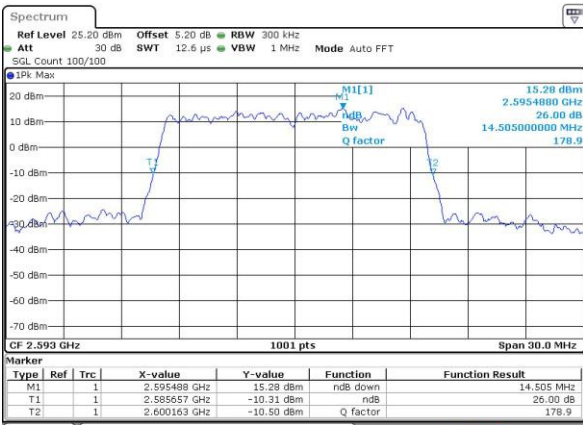

Highest Channel / 10MHz / 16QAM

Date: 23 JUL 2016 01:48:32

LTE Band 41

Lowest Channel / 15MHz / QPSK

Date: 23 JUL 2016 01:49:28

Lowest Channel / 15MHz / 16QAM

Date: 23 JUL 2016 01:49:58

Middle Channel / 15MHz / QPSK