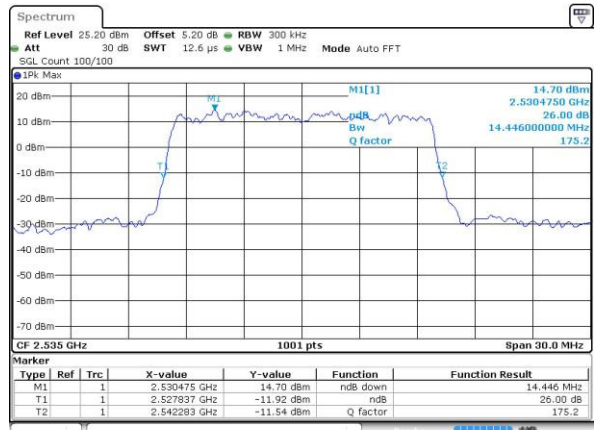

Highest Channel / 10MHz / 16QAM

Date: 21 JUL 2016 23:52:50

LTE Band 7

Lowest Channel / 15MHz / QPSK

Date: 22 JUL 2016 00:08:10

Lowest Channel / 15MHz / 16QAM

Date: 22 JUL 2016 00:07:49

Middle Channel / 15MHz / QPSK

Date: 22 JUL 2016 00:08:31

Middle Channel / 15MHz / 16QAM

Date: 22 JUL 2016 00:08:52

Highest Channel / 15MHz / QPSK

Date: 22 JUL 2016 00:09:34

Highest Channel / 15MHz / 16QAM

Date: 22 JUL 2016 00:09:13

LTE Band 7