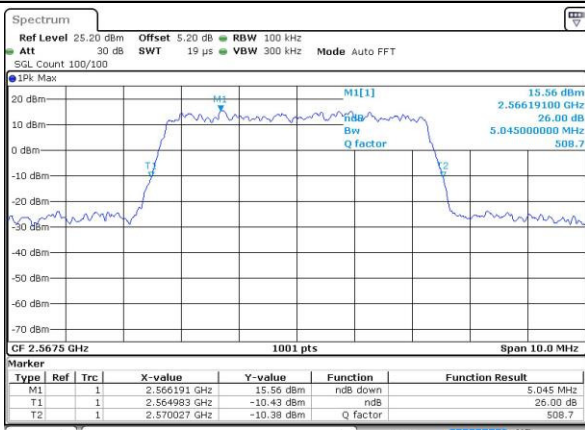

Highest Channel / 5MHz / QPSK

Date: 21 JUL 2016 23:35:45