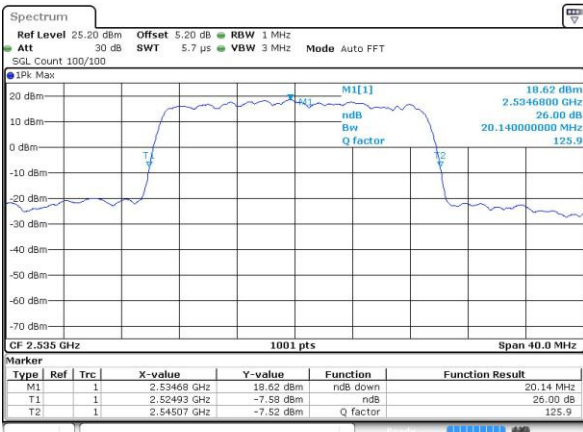

Middle Channel / 20MHz / QPSK

Date: 22 JUL 2016 00:25:15