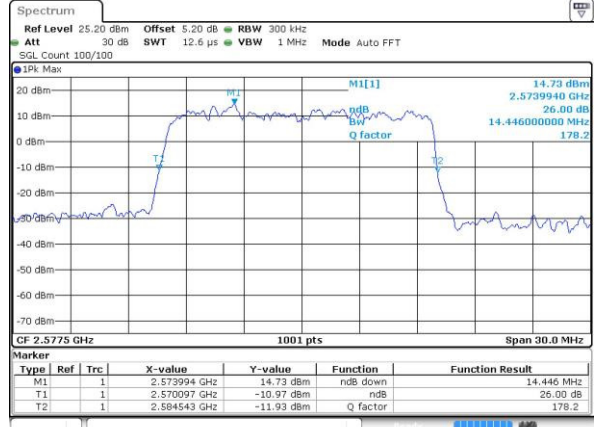

Lowest Channel / 15MHz / 16QAM

Date: 22 JUL 2016 01:05:05