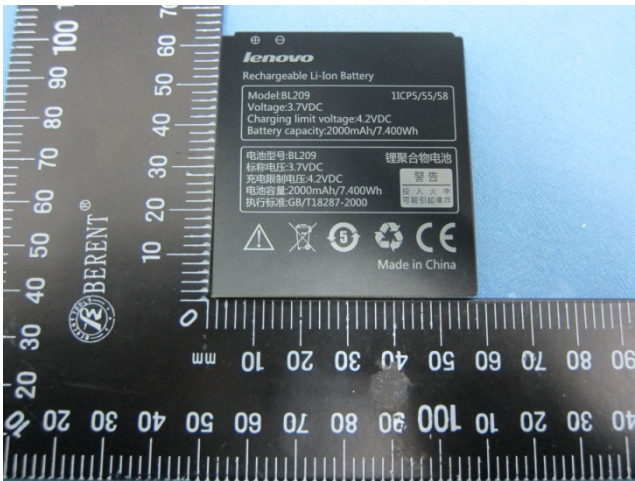

Appendix D. Product Photos

Antenna Location :

Antennas	Length	Width
WWAN Antenna (Tx/Rx)	4.6cm	0.7cm
WLAN & Bluetooth Antenna (Tx/Rx)	1.0cm	0.4cm
EUT	13.4cm	6.7cm

The shortest distance between the Tx antennas	
WWAN Antenna (Tx/Rx) to WLAN & Bluetooth Antenna (Tx/Rx)	11.7cm