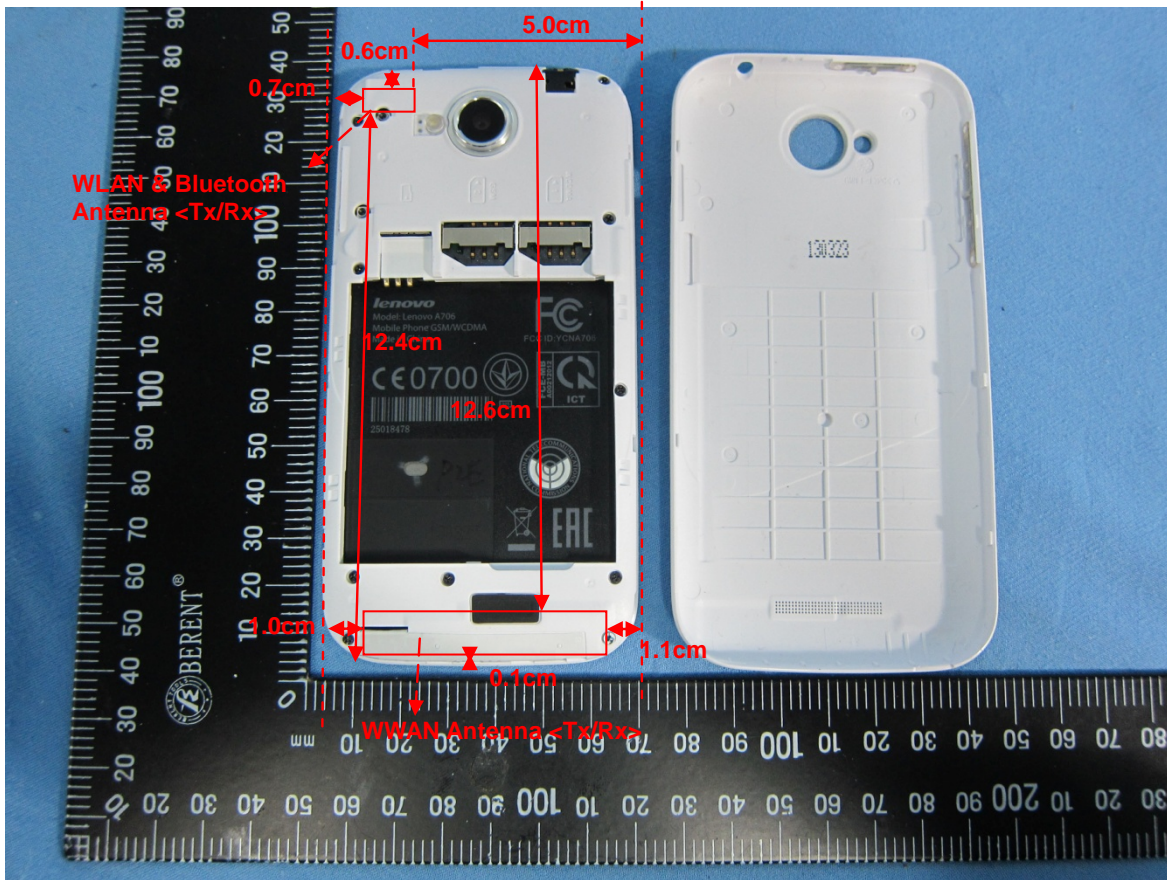

Appendix D. Product Photos

Antenna Location :

Antennas	Length	Width
WWAN Antenna (Tx/Rx)	4.6cm	0.7cm
WLAN & Bluetooth Antenna (Tx/Rx)	1.0cm	0.4cm
EUT	13.4cm	6.7cm

The shortest distance between the Tx antennas	
WWAN Antenna (Tx/Rx) to WLAN & Bluetooth Antenna (Tx/Rx)	11.7cm

**Appendix E. Test Setup Photos**

**Right Cheek**

**Right Tilted**

**Left Cheek**

**Left Tilted**

**Front of the DUT with Phantom 1 cm Gap**

**Back of the DUT with Phantom 1 cm Gap**

Front of the DUT with Phantom 1 cm Gap  
(w/headset)