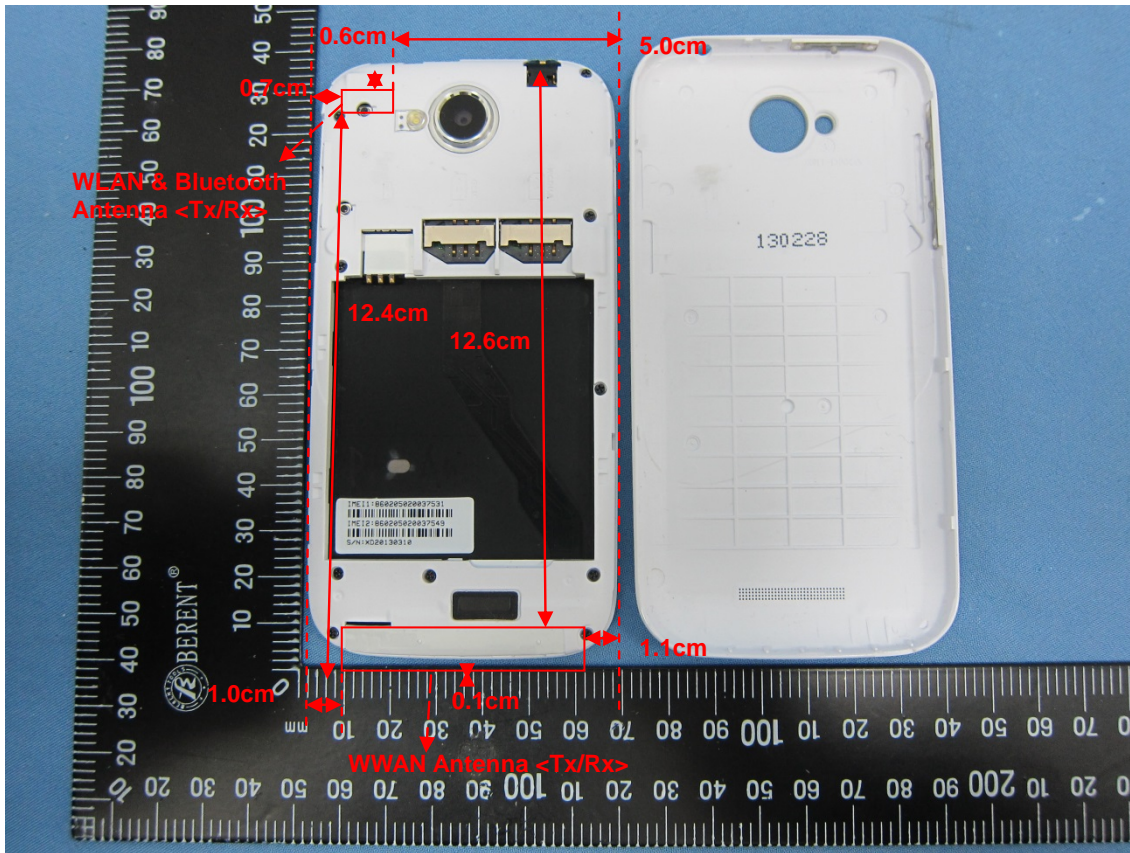

Appendix D. Product Photos

Antenna Location :

Antennas	Length	Width
WWAN Antenna (Tx/Rx)	4.6cm	0.7cm
WLAN & Bluetooth Antenna (Tx/Rx)	1.0cm	0.4cm
EUT	13.4cm	6.7cm

The shortest distance between the Tx antennas	
WWAN Antenna (Tx/Rx) to WLAN & Bluetooth Antenna (Tx/Rx)	11.7cm

Appendix E. Test Setup Photos

Right Cheek

Right Tilted

Left Cheek

Left Tilted

Front of the DUT with Phantom 1 cm Gap

Back of the DUT with Phantom 1 cm Gap

Front of the DUT with Phantom 1 cm Gap
(w/headset)