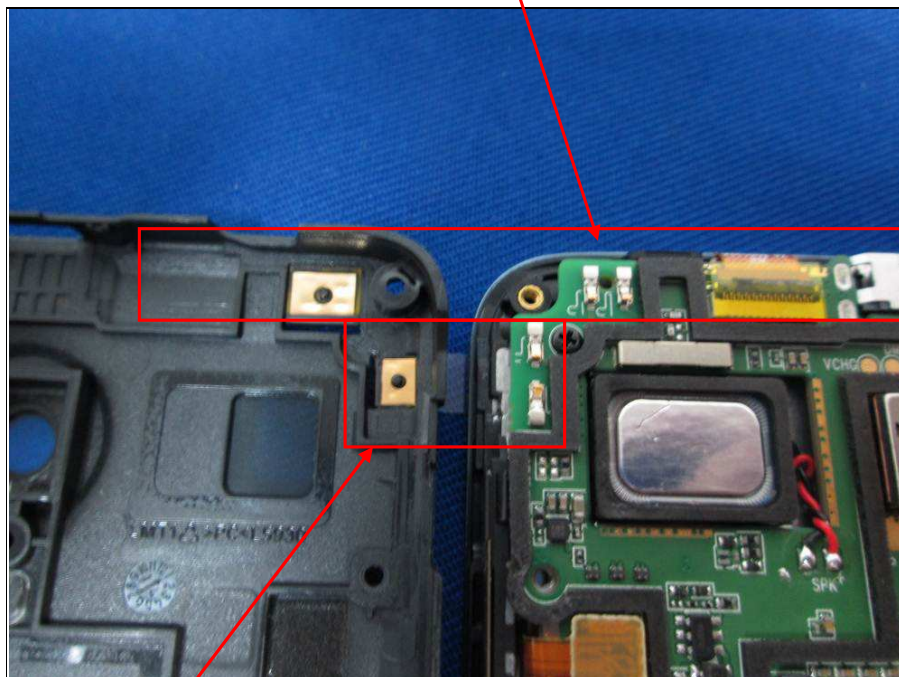

**BUREAU
VERITAS**

Reference No.: 140804N016

PHOTOGRAPHS OF THE EUT

BUREAU
VERITAS

Reference No.: 140804N016

WWAM Main Antenna

WWAN RX Diversity Antenna

GPS Antenna

WIFI Antenna

BUREAU
VERITAS

Reference No.: 140804N016