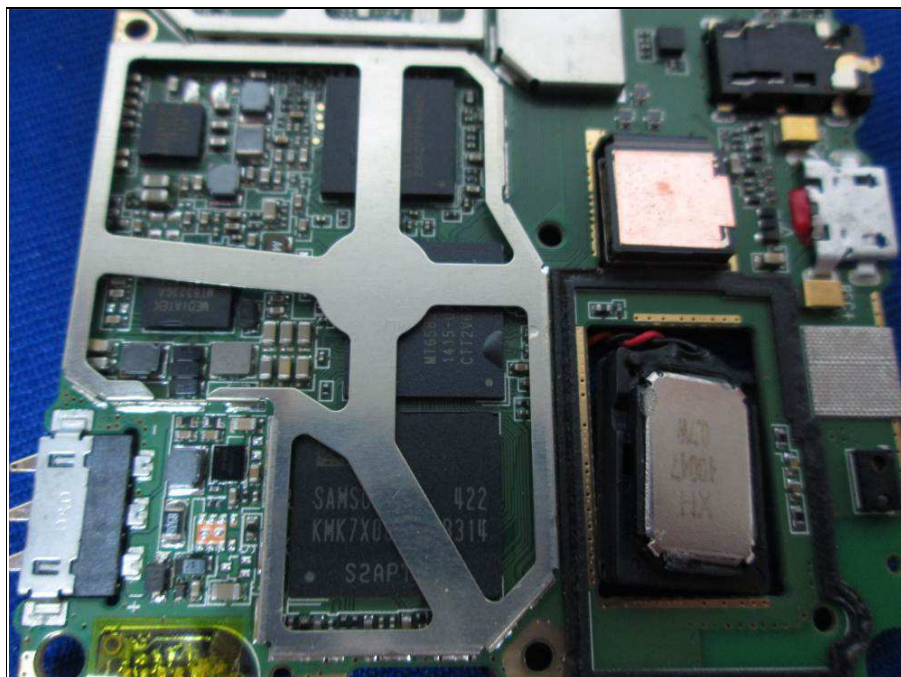

**BUREAU
VERITAS**

Reference No.: 140804N016

PHOTOGRAPHS OF THE EUT

BUREAU
VERITAS

Reference No.: 140804N016

WWAM Main Antenna

WWAN RX Diversity Antenna

GPS Antenna

WIFI Antenna

BUREAU
VERITAS

Reference No.: 140804N016