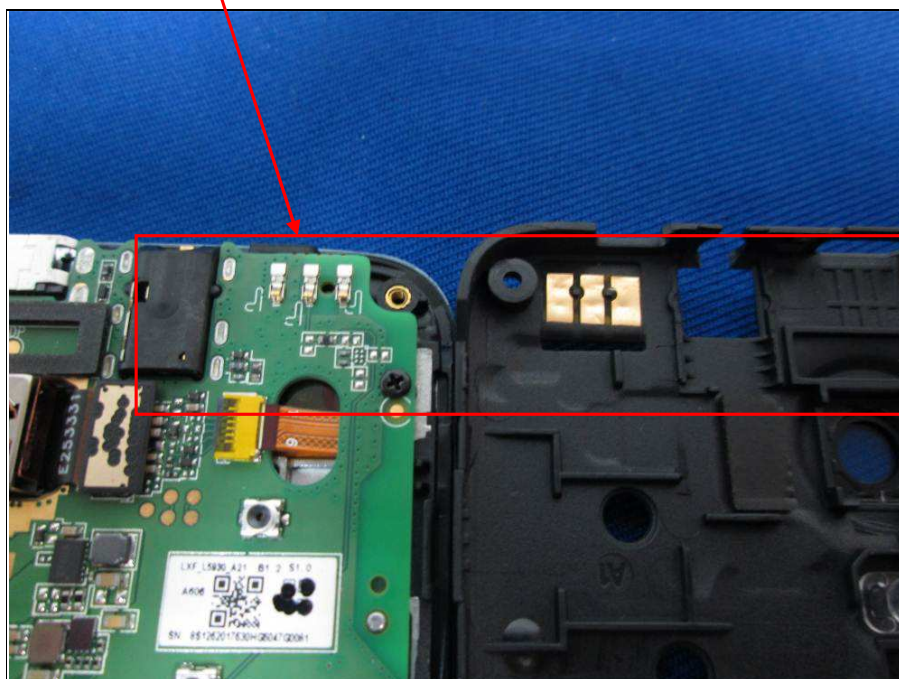

**BUREAU
VERITAS**

Reference No.: 140804N016

PHOTOGRAPHS OF THE EUT

BUREAU
VERITAS

Reference No.: 140804N016

WWAM Main Antenna

WWAN RX Diversity Antenna

GPS Antenna

WIFI Antenna

BUREAU
VERITAS

Reference No.: 140804N016