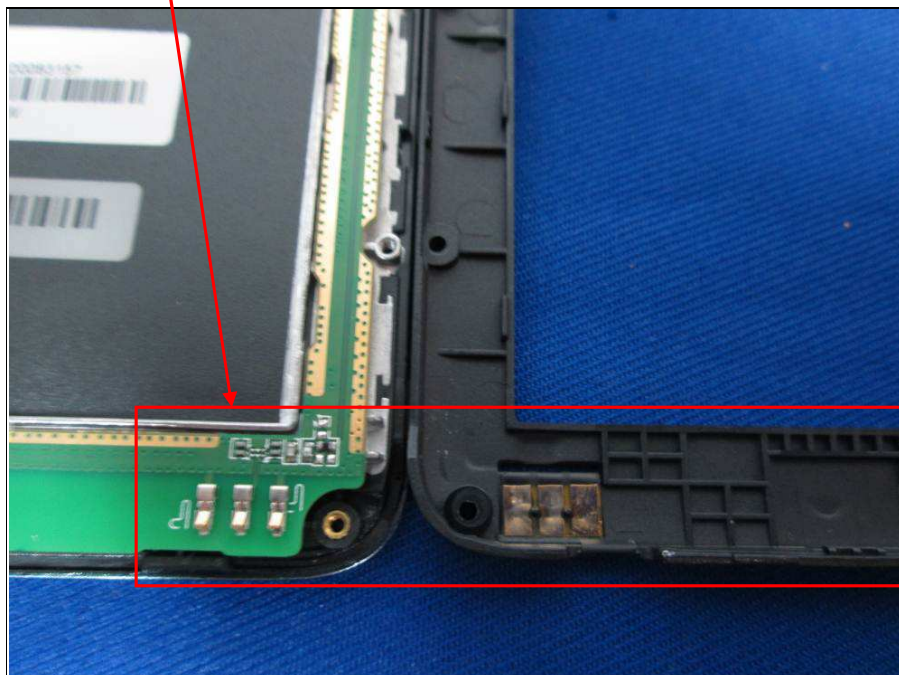

**BUREAU
VERITAS**

Reference No.: 140804N016

PHOTOGRAPHS OF THE EUT

BUREAU
VERITAS

Reference No.: 140804N016

WWAM Main Antenna

WWAN RX Diversity Antenna

GPS Antenna

WIFI Antenna

BUREAU
VERITAS

Reference No.: 140804N016