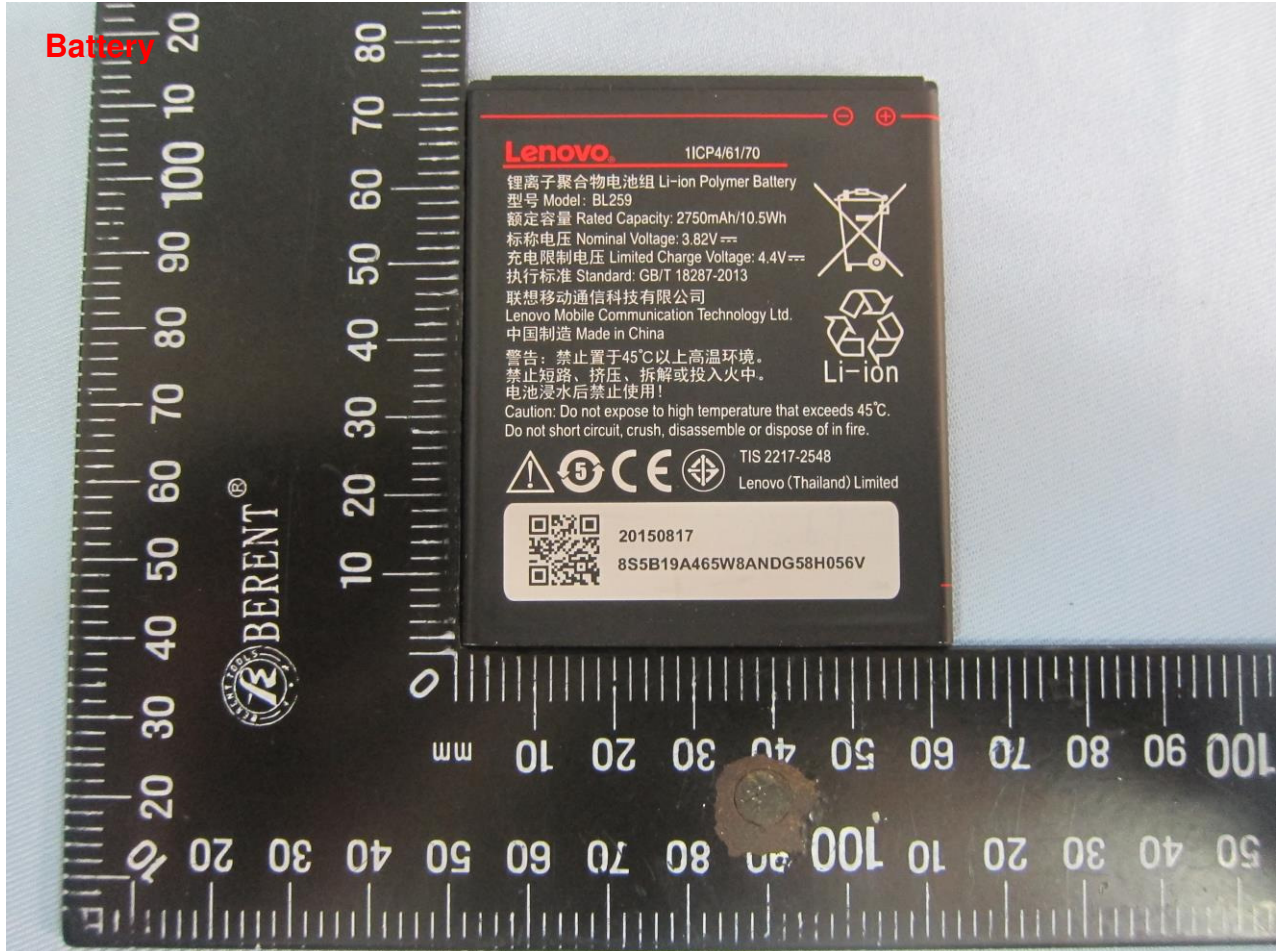

Brand Name: Lenovo; Model Name: Lenovo A6020I36