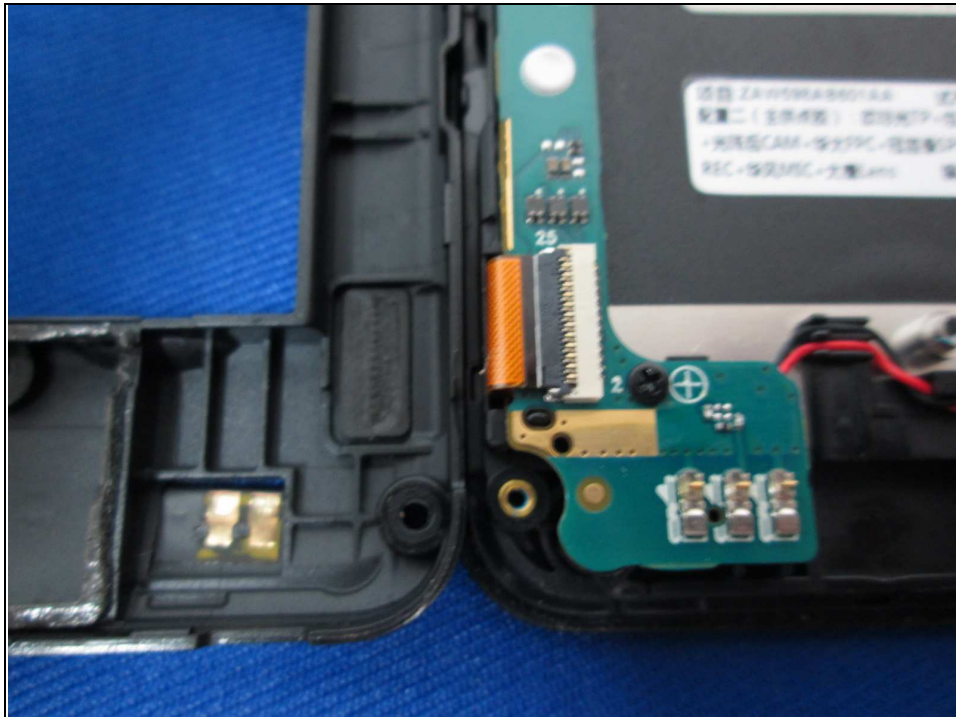

BUREAU
VERITAS

Reference No.: 140714N041

PHOTOGRAPHS OF THE EUT

140714N041