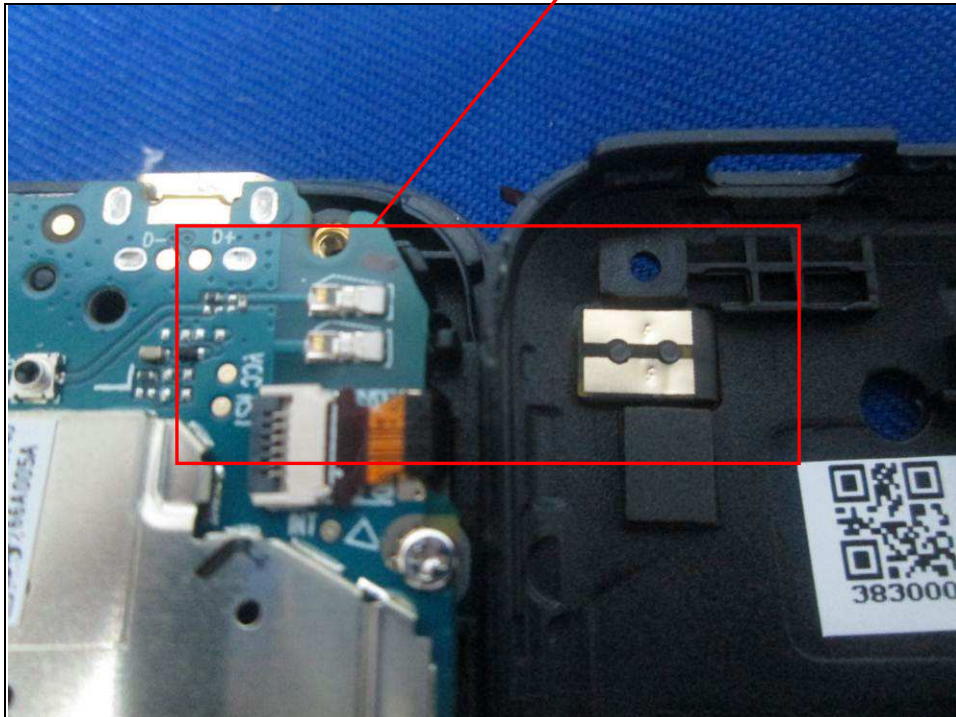

A D T

Reference No.: 160624W002

PHOTOGRAPHS OF THE EUT

A D T

Reference No.: 160624W002

WWAN Main Antenna

A D T

Reference No.: 160624W002

WWAN Diversity Antenna

A D T

Reference No.: 160624W002

BT/ WLAN/GPS Antenna

Reference No.: 160624W002

A D T

Reference No.: 160624W002