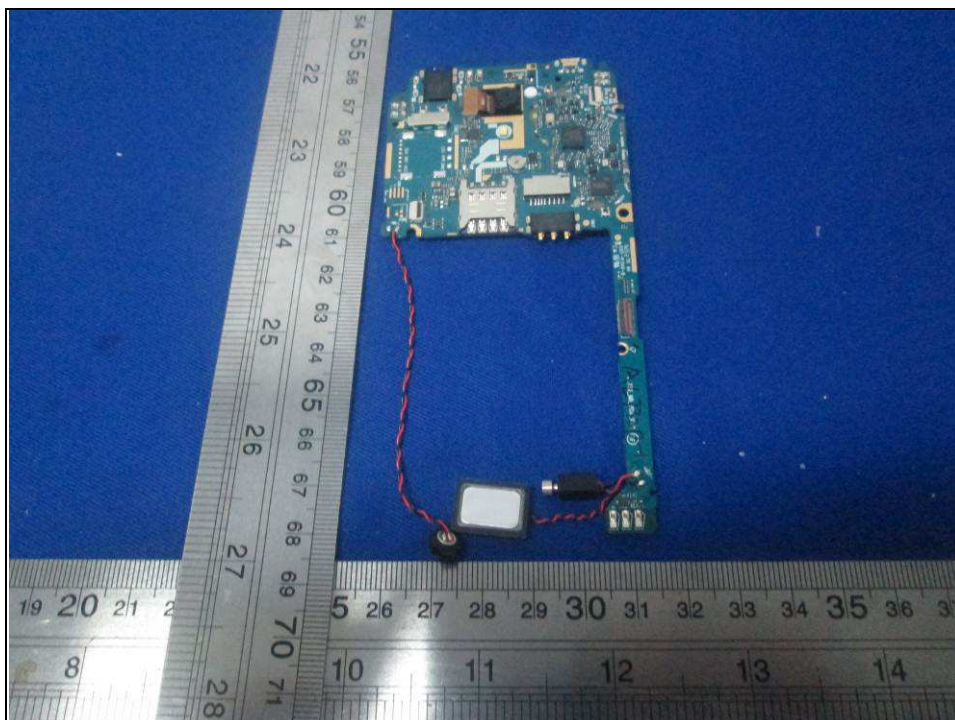

A D T

Reference No.: 160624W002

PHOTOGRAPHS OF THE EUT

A D T

Reference No.: 160624W002

WWAN Main Antenna

A D T

Reference No.: 160624W002

WWAN Diversity Antenna

A D T

Reference No.: 160624W002

BT/ WLAN/GPS Antenna

Reference No.: 160624W002

A D T

Reference No.: 160624W002