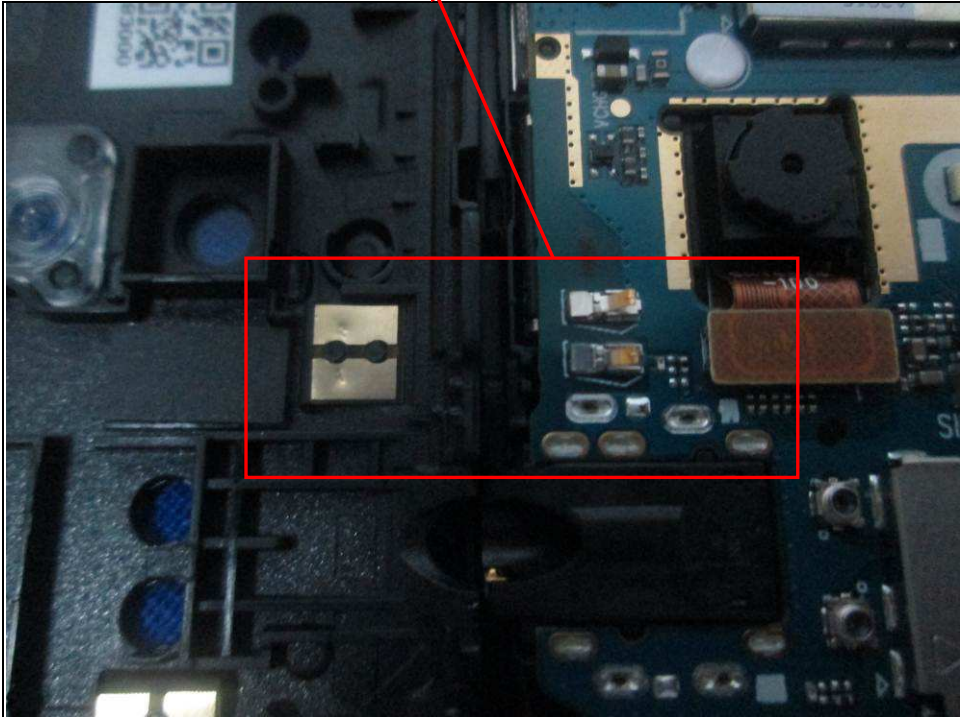

A D T

Reference No.: 160624W002

PHOTOGRAPHS OF THE EUT

A D T

Reference No.: 160624W002

WWAN Main Antenna

A D T

Reference No.: 160624W002

WWAN Diversity Antenna

A D T

Reference No.: 160624W002

BT/ WLAN/GPS Antenna

Reference No.: 160624W002

A D T

Reference No.: 160624W002