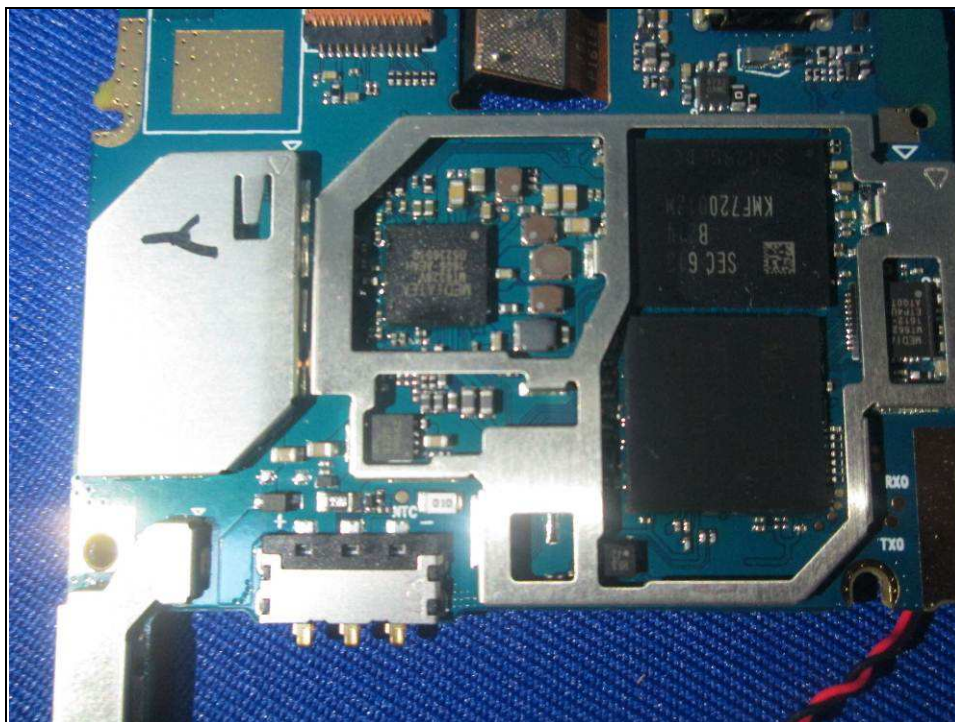

A D T

Reference No.: 160624W002

PHOTOGRAPHS OF THE EUT

A D T

Reference No.: 160624W002

WWAN Main Antenna

A D T

Reference No.: 160624W002

WWAN Diversity Antenna

A D T

Reference No.: 160624W002

BT/ WLAN/GPS Antenna

Reference No.: 160624W002

A D T

Reference No.: 160624W002