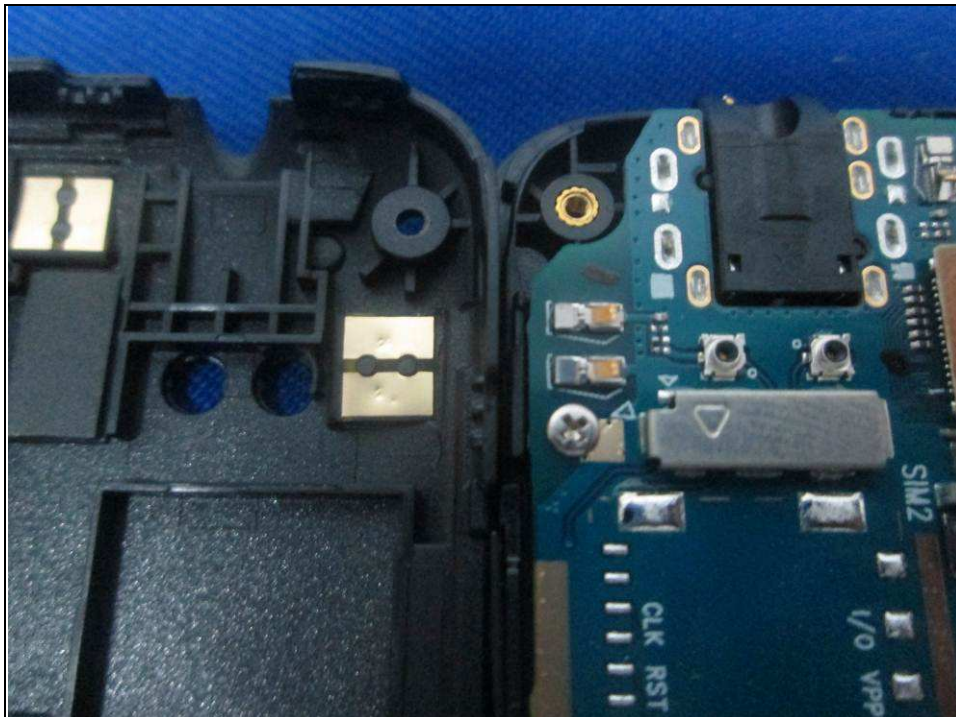

A D T

Reference No.: 160624W002

PHOTOGRAPHS OF THE EUT

A D T

Reference No.: 160624W002

WWAN Main Antenna

A D T

Reference No.: 160624W002

WWAN Diversity Antenna

A D T

Reference No.: 160624W002

BT/ WLAN/GPS Antenna

Reference No.: 160624W002

A D T

Reference No.: 160624W002