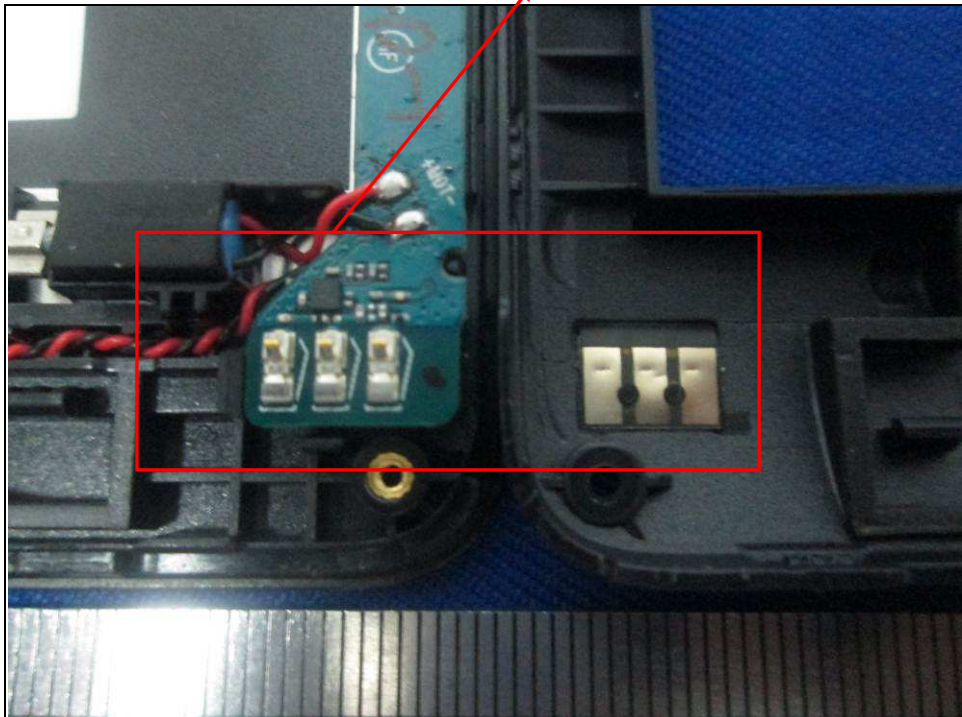

A D T

Reference No.: 160624W002

PHOTOGRAPHS OF THE EUT

A D T

Reference No.: 160624W002

WWAN Main Antenna

A D T

Reference No.: 160624W002

WWAN Diversity Antenna

A D T

Reference No.: 160624W002

BT/ WLAN/GPS Antenna

Reference No.: 160624W002

A D T

Reference No.: 160624W002