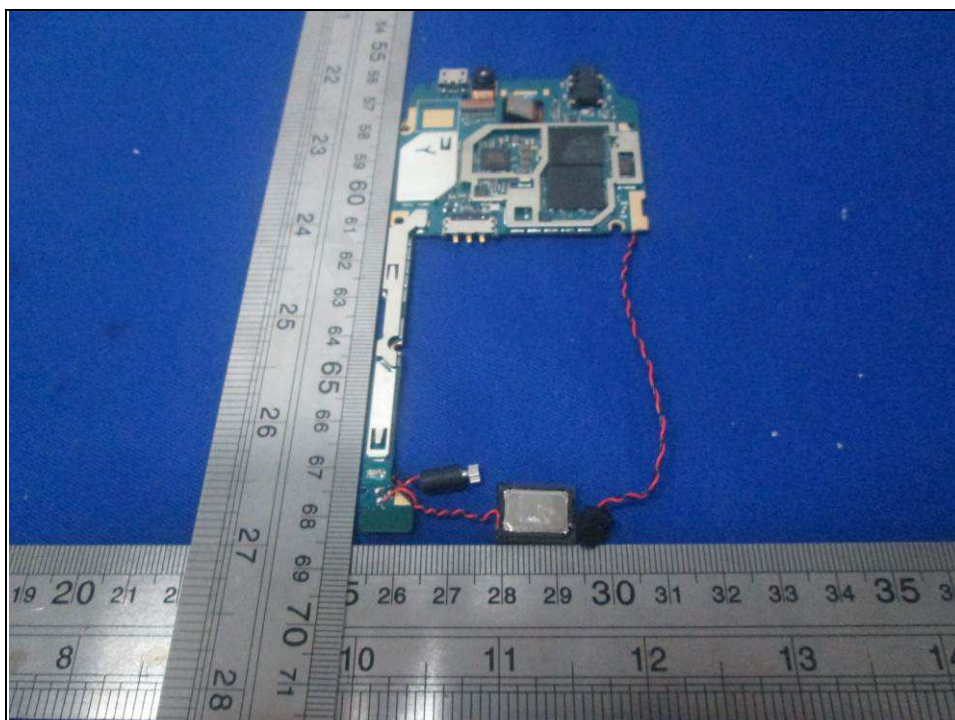

A D T

Reference No.: 160624W002

PHOTOGRAPHS OF THE EUT

A D T

Reference No.: 160624W002

WWAN Main Antenna

A D T

Reference No.: 160624W002

WWAN Diversity Antenna

A D T

Reference No.: 160624W002

BT/ WLAN/GPS Antenna

Reference No.: 160624W002

A D T

Reference No.: 160624W002