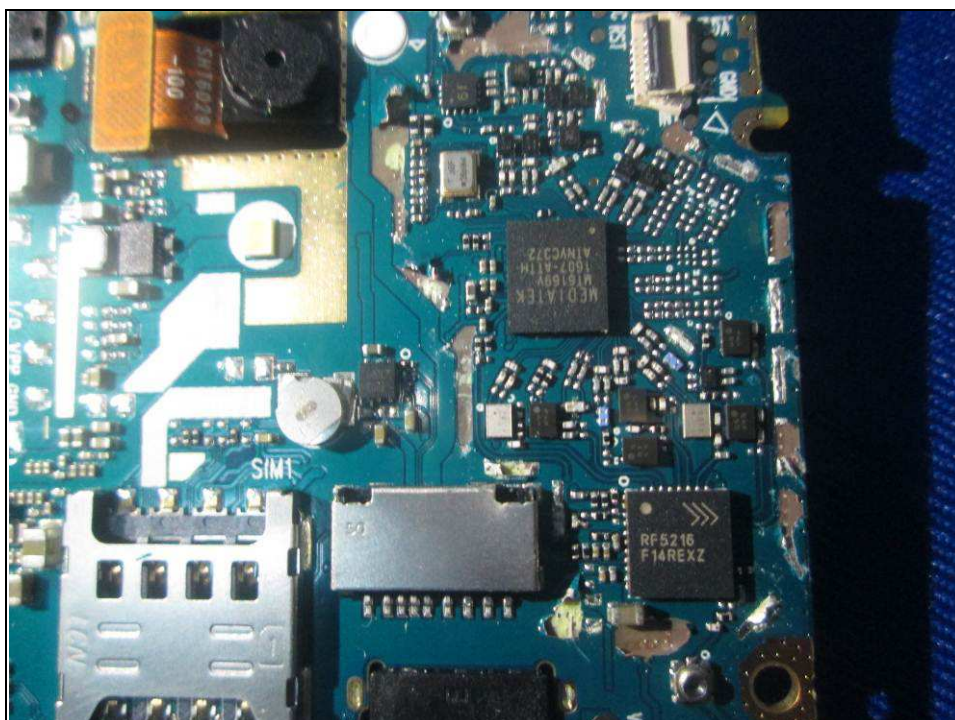

A D T

Reference No.: 160624W002

PHOTOGRAPHS OF THE EUT

A D T

Reference No.: 160624W002

WWAN Main Antenna

A D T

Reference No.: 160624W002

WWAN Diversity Antenna

A D T

Reference No.: 160624W002

BT/ WLAN/GPS Antenna

Reference No.: 160624W002

A D T

Reference No.: 160624W002