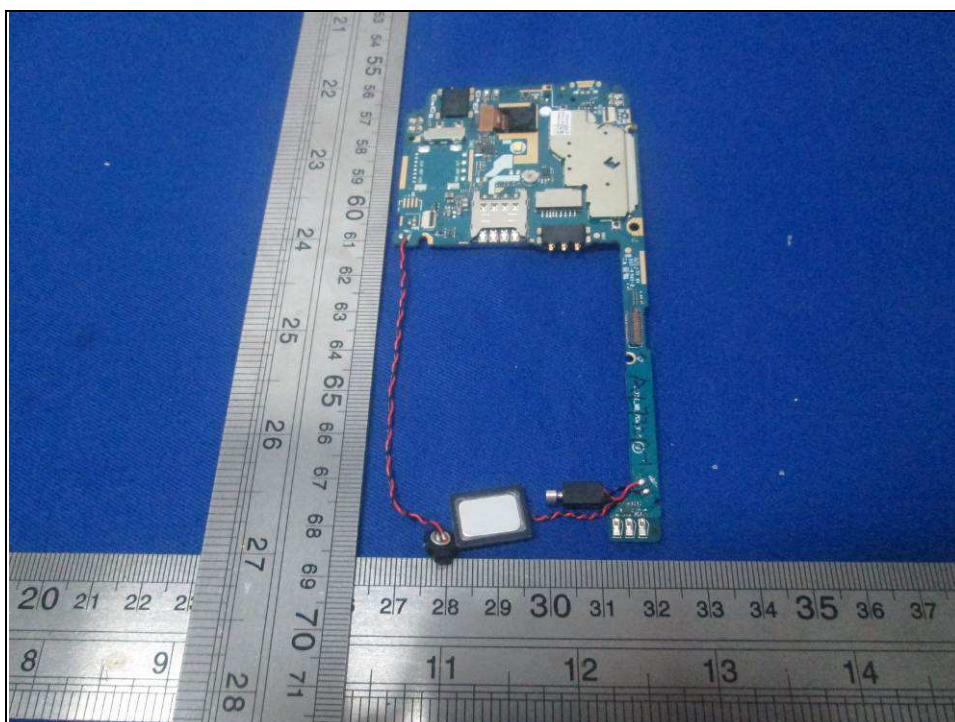

A D T

Reference No.: 160624W002

PHOTOGRAPHS OF THE EUT

A D T

Reference No.: 160624W002

WWAN Main Antenna

A D T

Reference No.: 160624W002

WWAN Diversity Antenna

A D T

Reference No.: 160624W002

BT/ WLAN/GPS Antenna

Reference No.: 160624W002

A D T

Reference No.: 160624W002