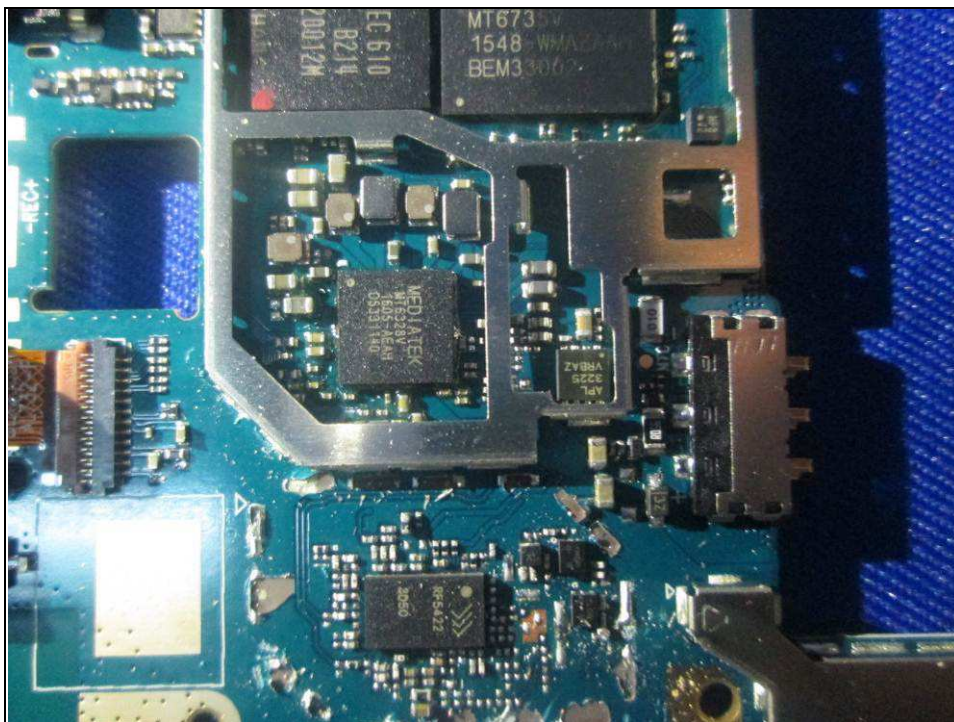

## PHOTOGRAPHS OF THE EUT

A D T

Reference No.: 160512W002

WWAN Main Antenna

WWAN Diversity Antenna

A D T

Reference No.: 160512W002

A D T