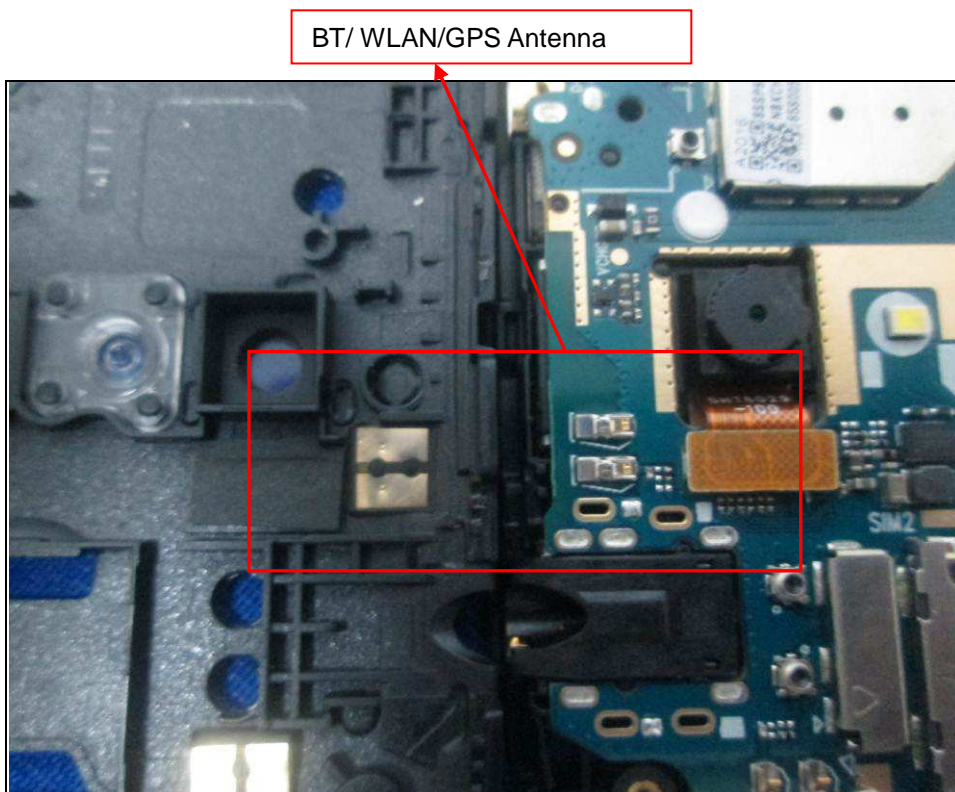

## PHOTOGRAPHS OF THE EUT

A D T

Reference No.: 160512W002

WWAN Main Antenna

WWAN Diversity Antenna

A D T

Reference No.: 160512W002

A D T