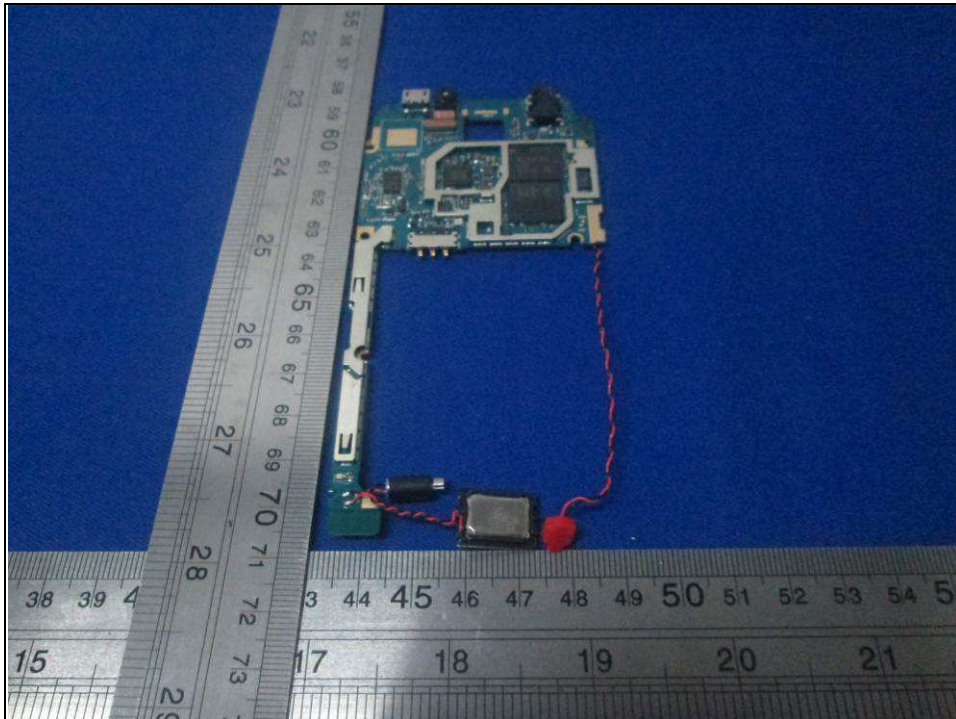

## PHOTOGRAPHS OF THE EUT

A D T

Reference No.: 160512W002

WWAN Main Antenna

WWAN Diversity Antenna

A D T

Reference No.: 160512W002

A D T