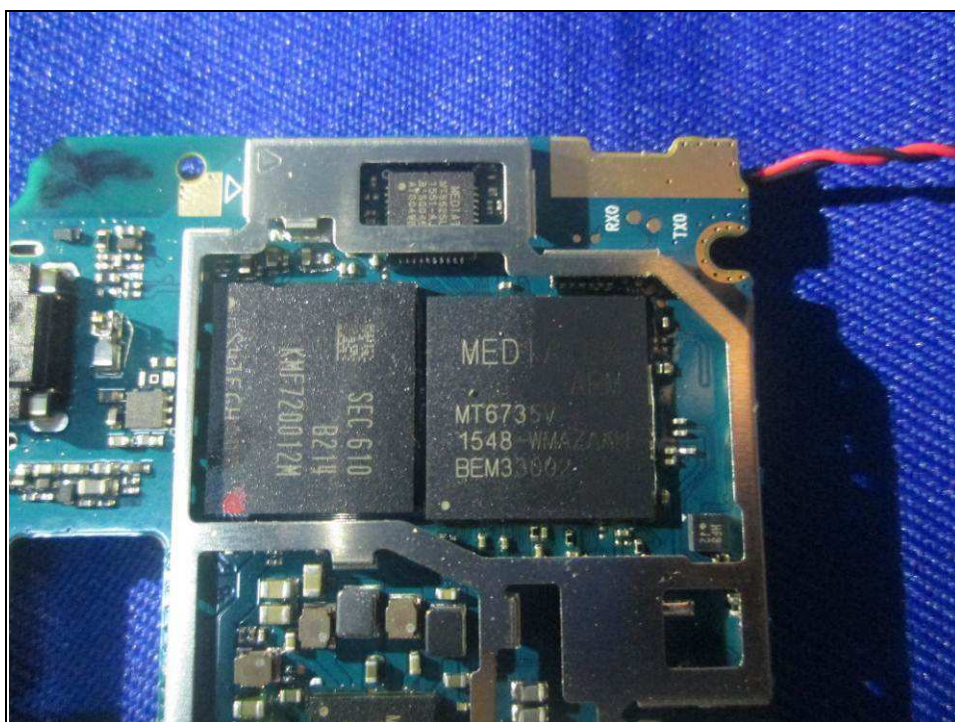

## PHOTOGRAPHS OF THE EUT

A D T

Reference No.: 160512W002

WWAN Main Antenna

WWAN Diversity Antenna

A D T

Reference No.: 160512W002

A D T