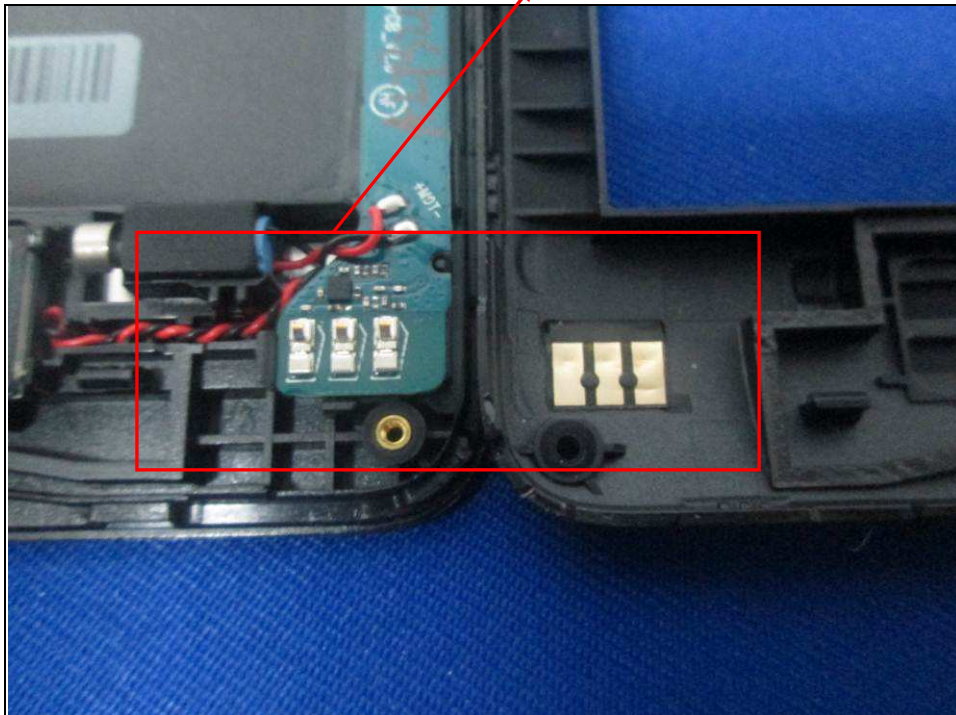

## PHOTOGRAPHS OF THE EUT

A D T

Reference No.: 160512W002

WWAN Main Antenna

WWAN Diversity Antenna

A D T

Reference No.: 160512W002

A D T