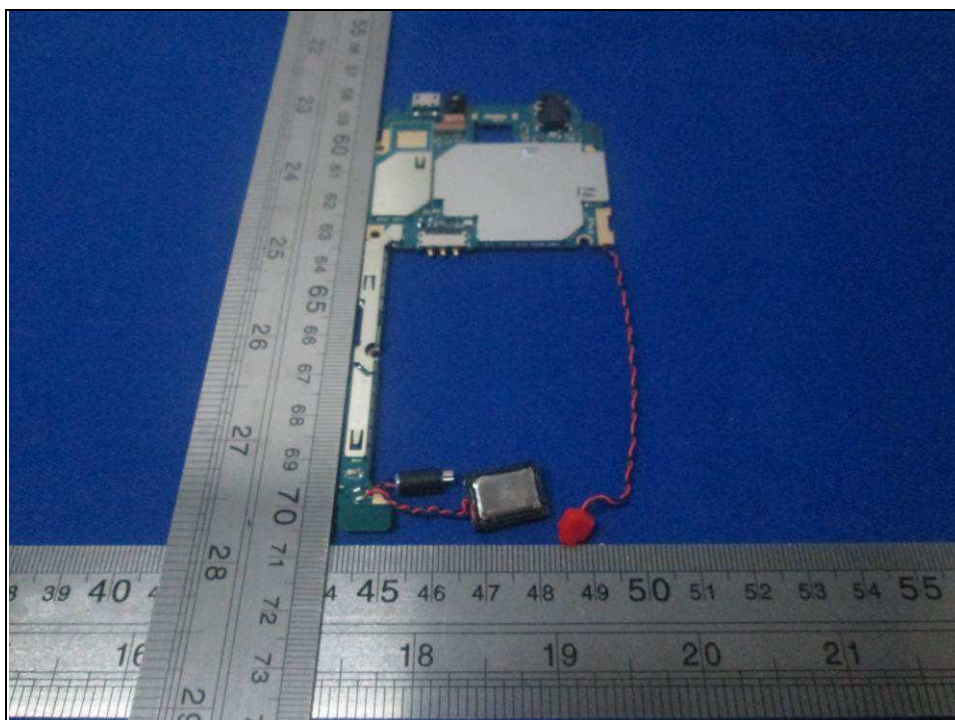

## PHOTOGRAPHS OF THE EUT

A D T

Reference No.: 160512W002

WWAN Main Antenna

WWAN Diversity Antenna

A D T

Reference No.: 160512W002

A D T