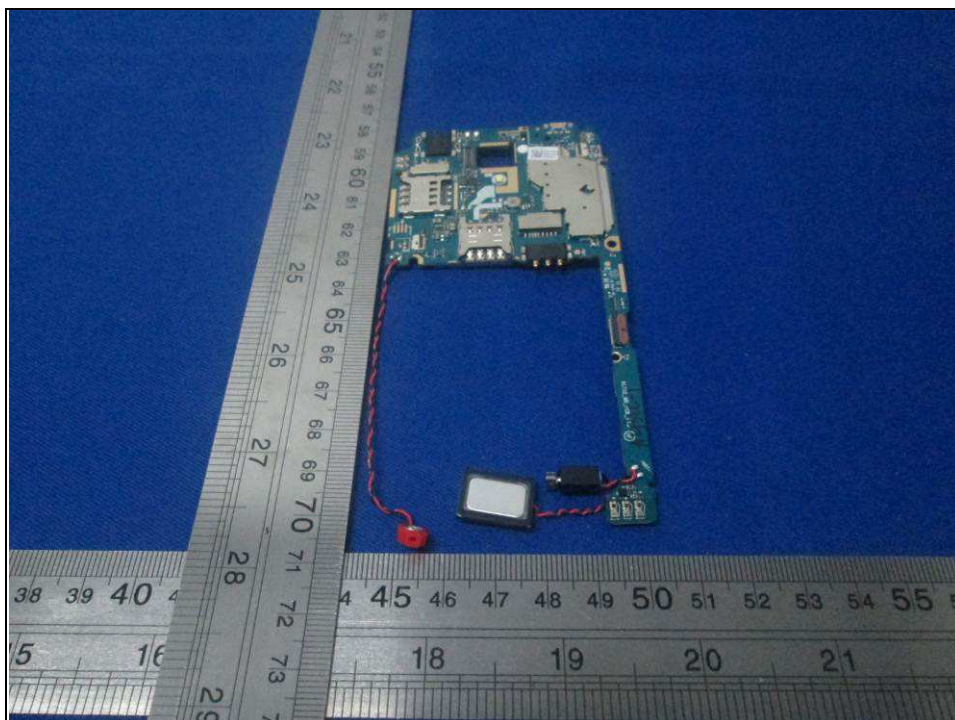

## PHOTOGRAPHS OF THE EUT

A D T

Reference No.: 160512W002

WWAN Main Antenna

WWAN Diversity Antenna

A D T

Reference No.: 160512W002

A D T