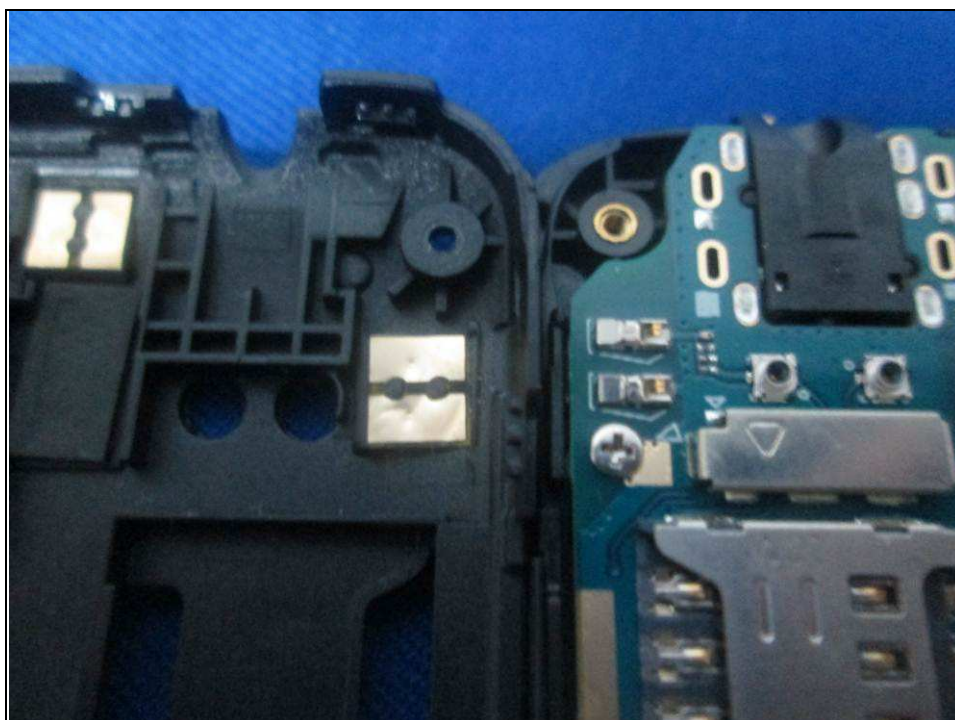

## PHOTOGRAPHS OF THE EUT

A D T

Reference No.: 160512W002

WWAN Main Antenna

WWAN Diversity Antenna

A D T

Reference No.: 160512W002

A D T