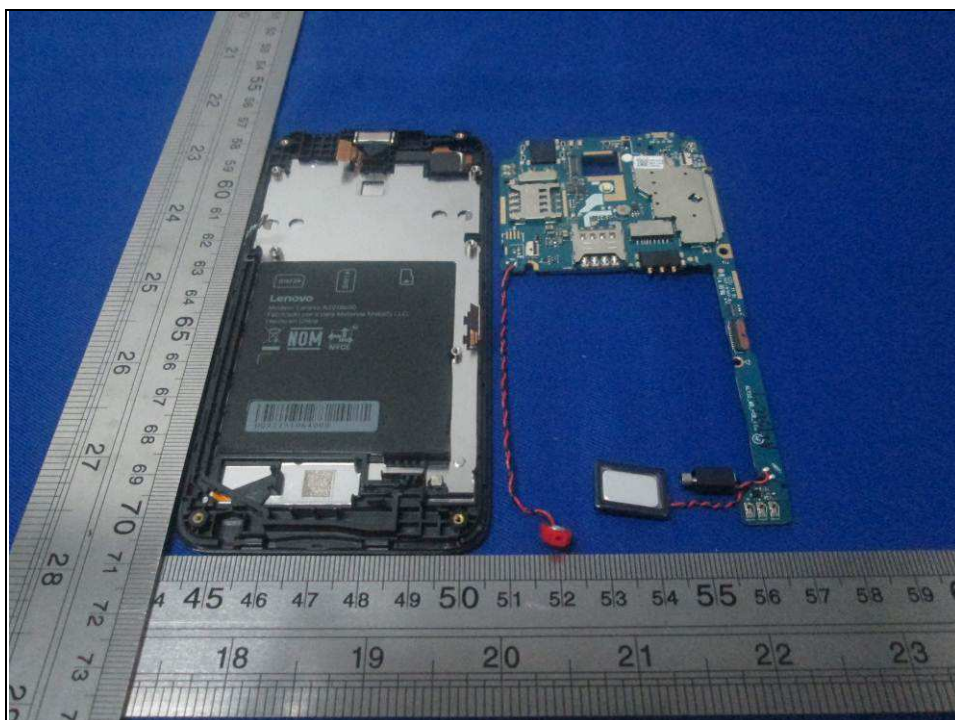

## PHOTOGRAPHS OF THE EUT

A D T

Reference No.: 160512W002

WWAN Main Antenna

WWAN Diversity Antenna

A D T

Reference No.: 160512W002

A D T