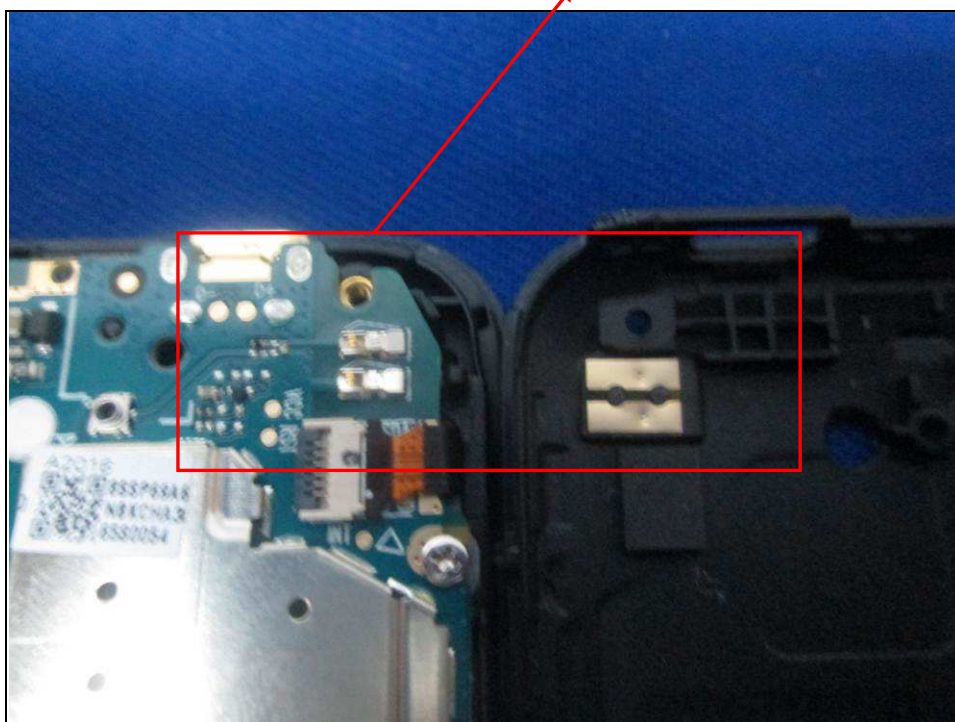

## PHOTOGRAPHS OF THE EUT

A D T

Reference No.: 160512W002

WWAN Main Antenna

WWAN Diversity Antenna

A D T

Reference No.: 160512W002

A D T