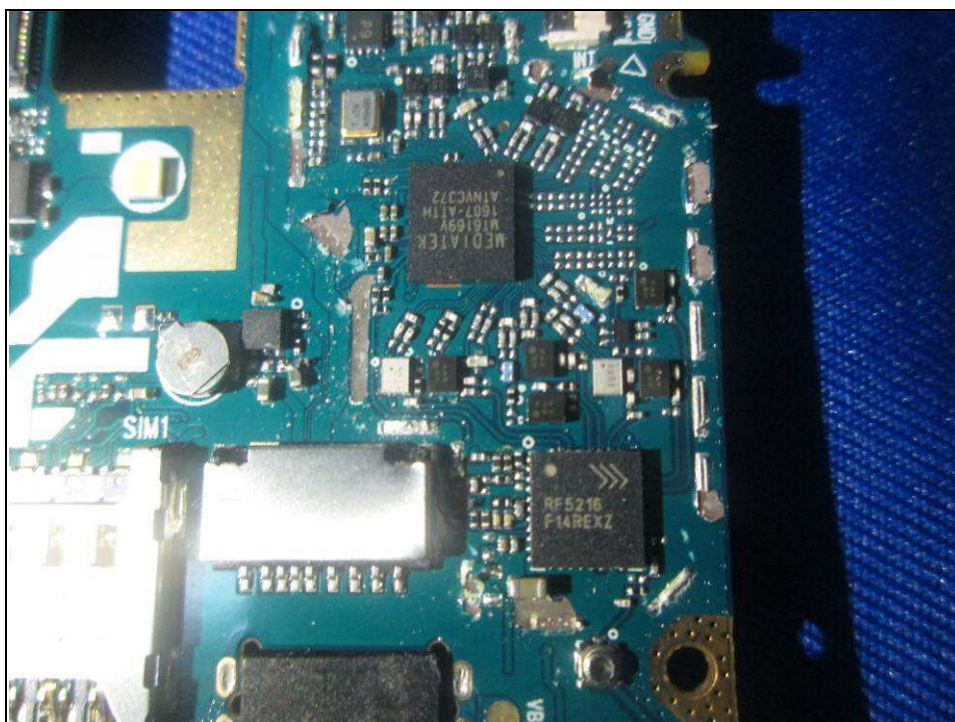

## PHOTOGRAPHS OF THE EUT

A D T

Reference No.: 160512W002

WWAN Main Antenna

WWAN Diversity Antenna

A D T

Reference No.: 160512W002

A D T