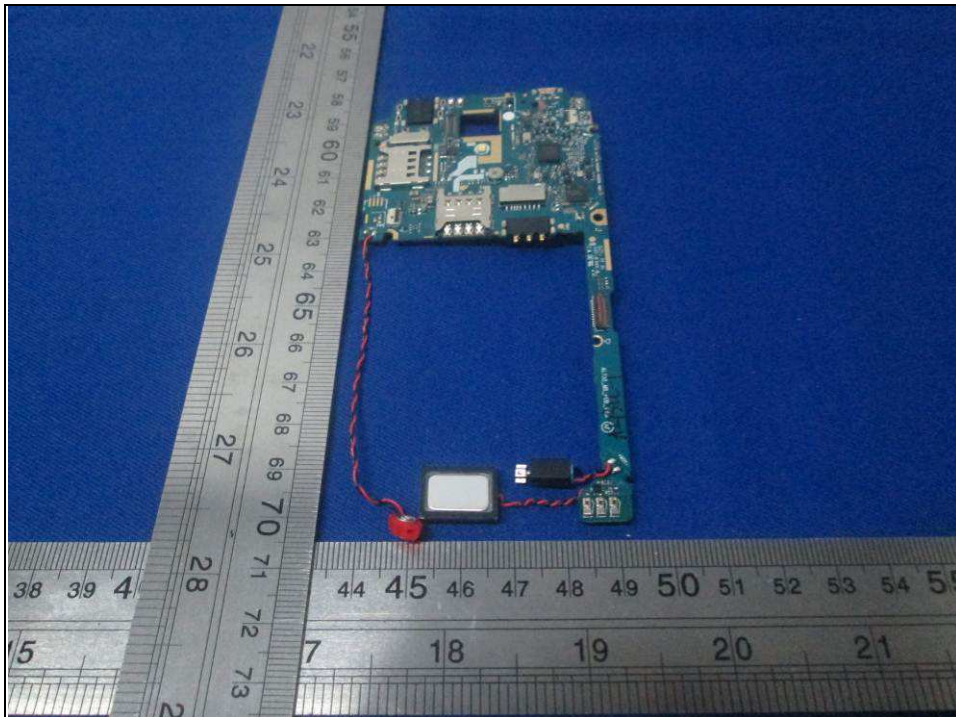

## PHOTOGRAPHS OF THE EUT

A D T

Reference No.: 160512W002

WWAN Main Antenna

WWAN Diversity Antenna

A D T

Reference No.: 160512W002

A D T