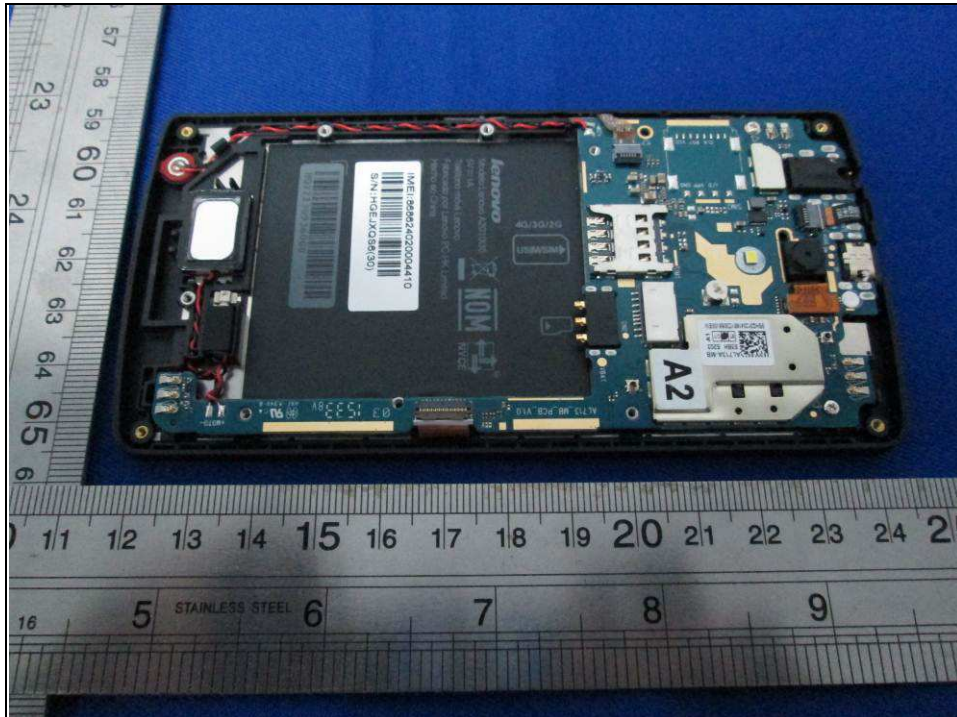

## CONSTRUCTION PHOTOS OF EUT

Model Name: Lenovo A2010I36

Diversity Antenna

BT/WLAN/GPS Antenna

WWAN Main Antenna