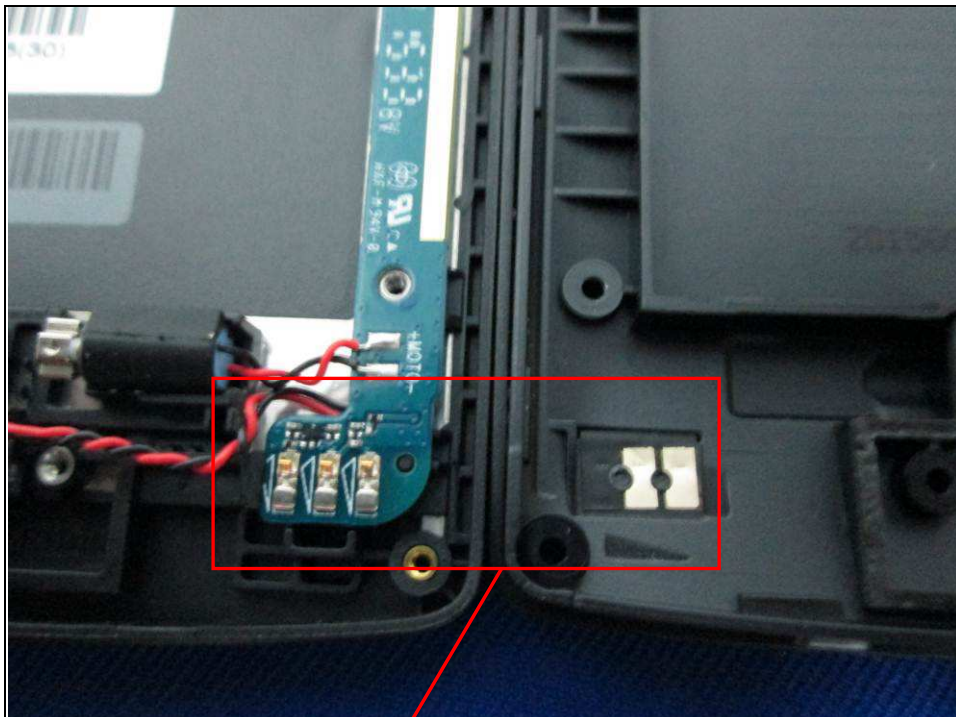

## CONSTRUCTION PHOTOS OF EUT

Model Name: Lenovo A2010I36

Diversity Antenna

BT/WLAN/GPS Antenna

WWAN Main Antenna