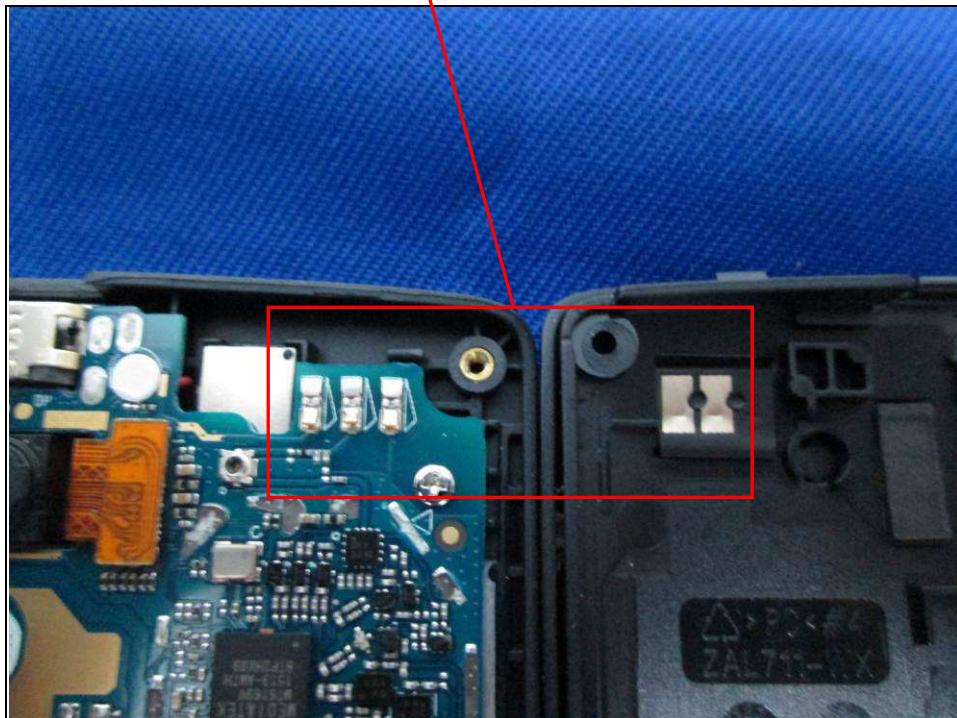

## CONSTRUCTION PHOTOS OF EUT

Model Name: Lenovo A2010I36

Diversity Antenna

BT/WLAN/GPS Antenna

WWAN Main Antenna