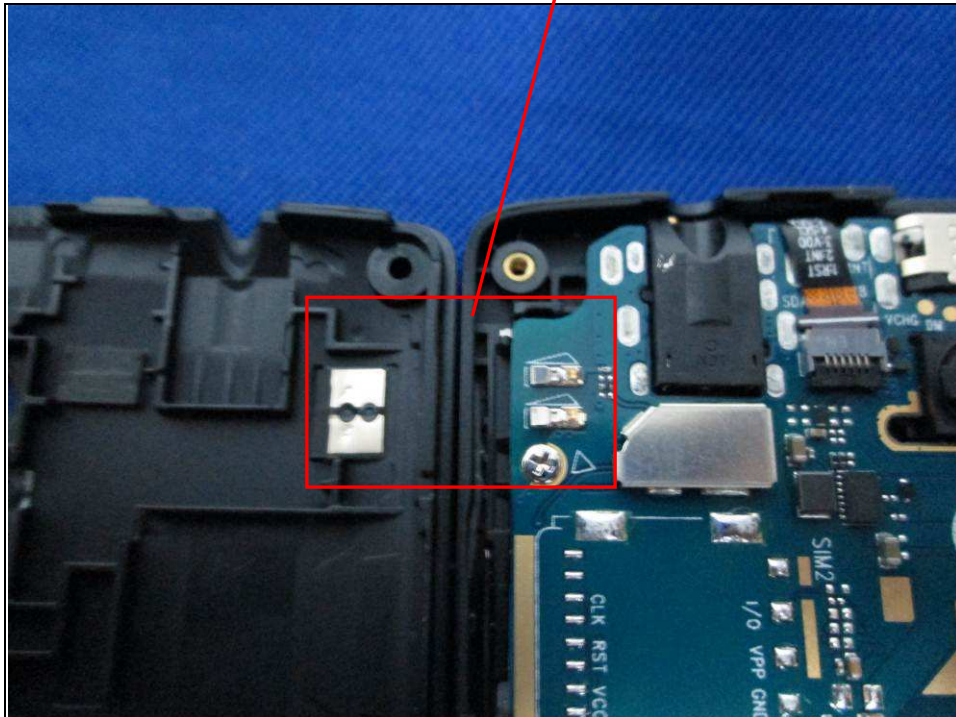

## CONSTRUCTION PHOTOS OF EUT

Model Name: Lenovo A2010I36

Diversity Antenna

BT/WLAN/GPS Antenna

WWAN Main Antenna