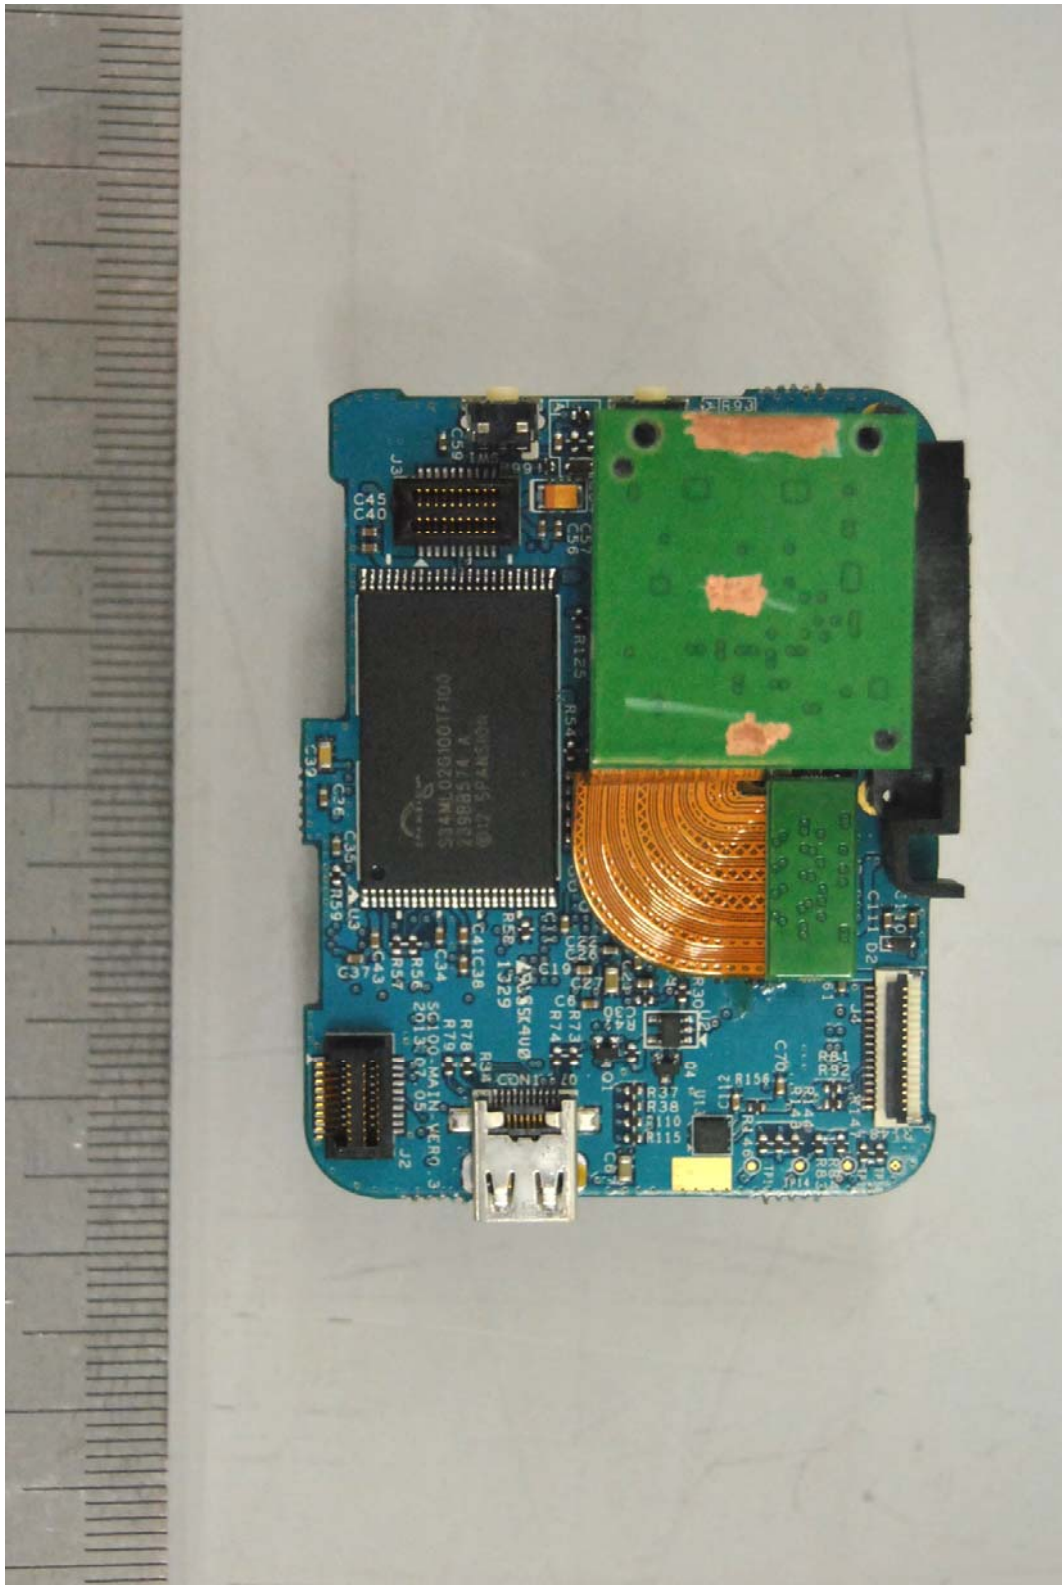

BLACKVUE SPORT - Inside view of EUT

BLACKVUE SPORT - Top side view of main board

BLACKVUE SPORT - Bottom side view of main board

BLACKVUE SPORT - Bottom side view of main board (without Camera lens)

BLACKVUE SPORT - Top side view of sub board

BLACKVUE SPORT - Bottom side view of sub board

BLACKVUE SPORT - Top side view of Chip Antenna

BLACKVUE SPORT - Top side view of Camera lens

BLACKVUE SPORT - Bottom side view of Camera lens

BLACKVUE SPORT LCD - Inside view of EUT

BLACKVUE SPORT LCD - Top side view of main board

BLACKVUE SPORT LCD - Bottom side view of main board

BLACKVUE SPORT LCD - View of LCD panel