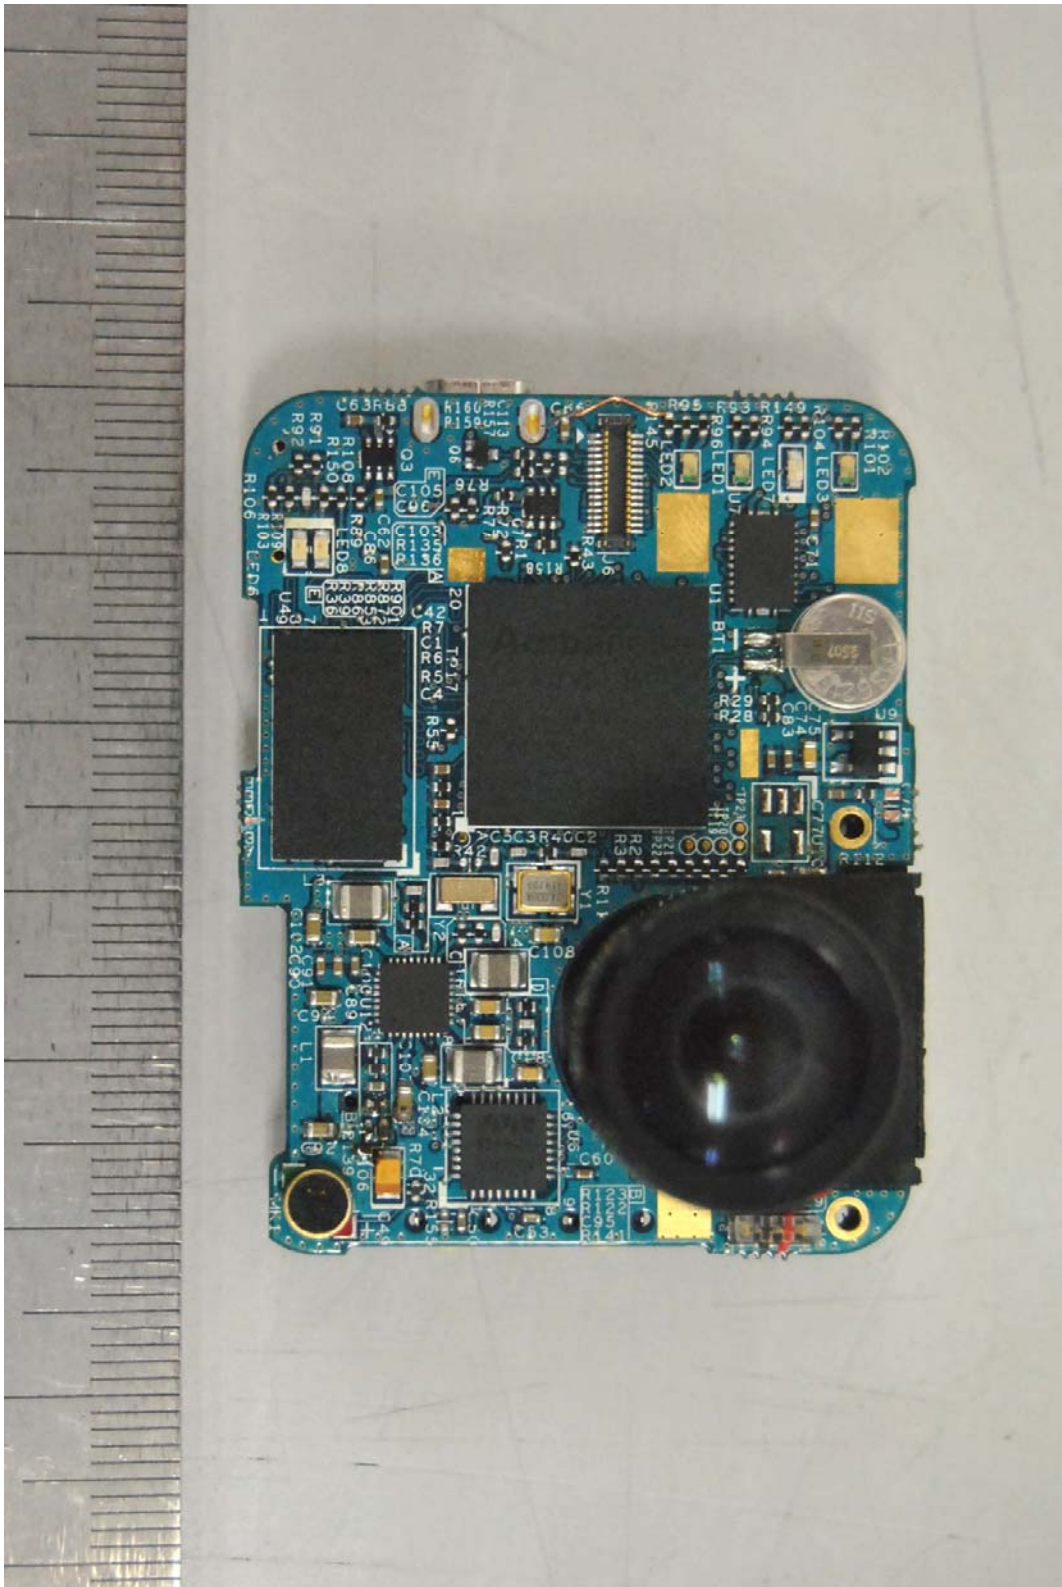

BLACKVUE SPORT - Inside view of EUT

BLACKVUE SPORT - Top side view of main board

BLACKVUE SPORT - Bottom side view of main board

BLACKVUE SPORT - Bottom side view of main board (without Camera lens)

BLACKVUE SPORT - Top side view of sub board

BLACKVUE SPORT - Bottom side view of sub board

BLACKVUE SPORT - Top side view of Chip Antenna

BLACKVUE SPORT - Top side view of Camera lens

BLACKVUE SPORT - Bottom side view of Camera lens

BLACKVUE SPORT LCD - Inside view of EUT

BLACKVUE SPORT LCD - Top side view of main board

BLACKVUE SPORT LCD - Bottom side view of main board

BLACKVUE SPORT LCD - View of LCD panel