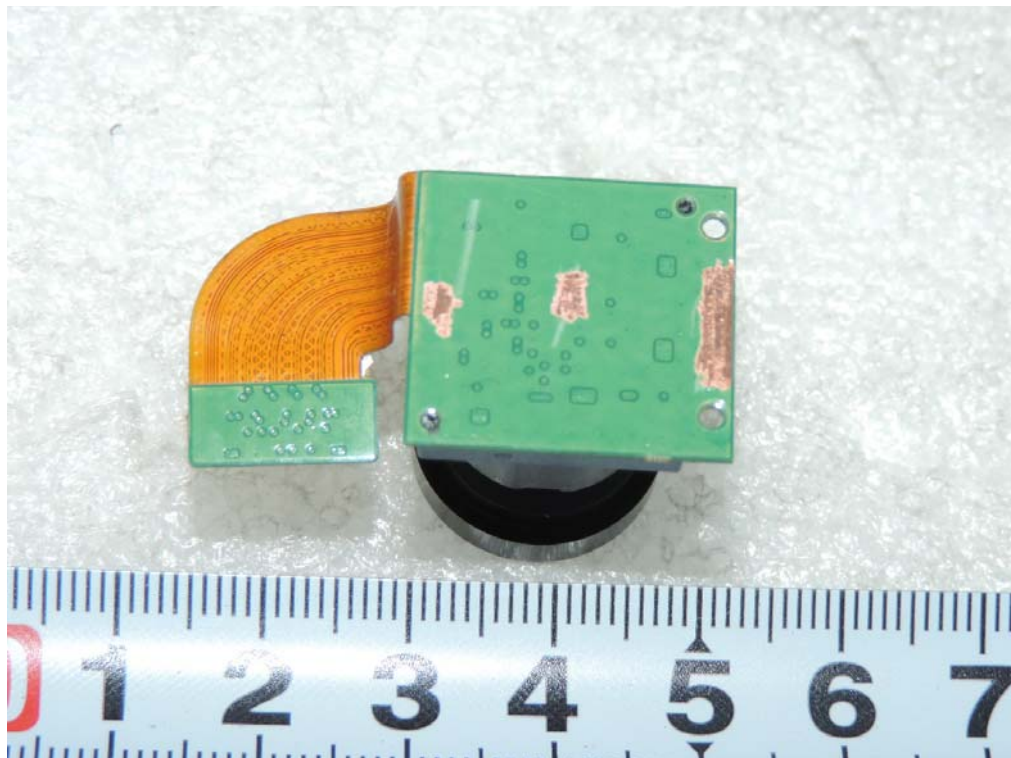

BLACKVUE SPORT - Inside view of EUT

BLACKVUE SPORT - Top side view of main board

BLACKVUE SPORT - Bottom side view of main board

BLACKVUE SPORT - Bottom side view of main board (without Camera lens)

BLACKVUE SPORT - Top side view of sub board

BLACKVUE SPORT - Bottom side view of sub board

BLACKVUE SPORT - Top side view of Chip Antenna

BLACKVUE SPORT - Top side view of Camera lens

BLACKVUE SPORT - Bottom side view of Camera lens

BLACKVUE SPORT LCD - Inside view of EUT

BLACKVUE SPORT LCD - Top side view of main board

BLACKVUE SPORT LCD - Bottom side view of main board

BLACKVUE SPORT LCD - View of LCD panel