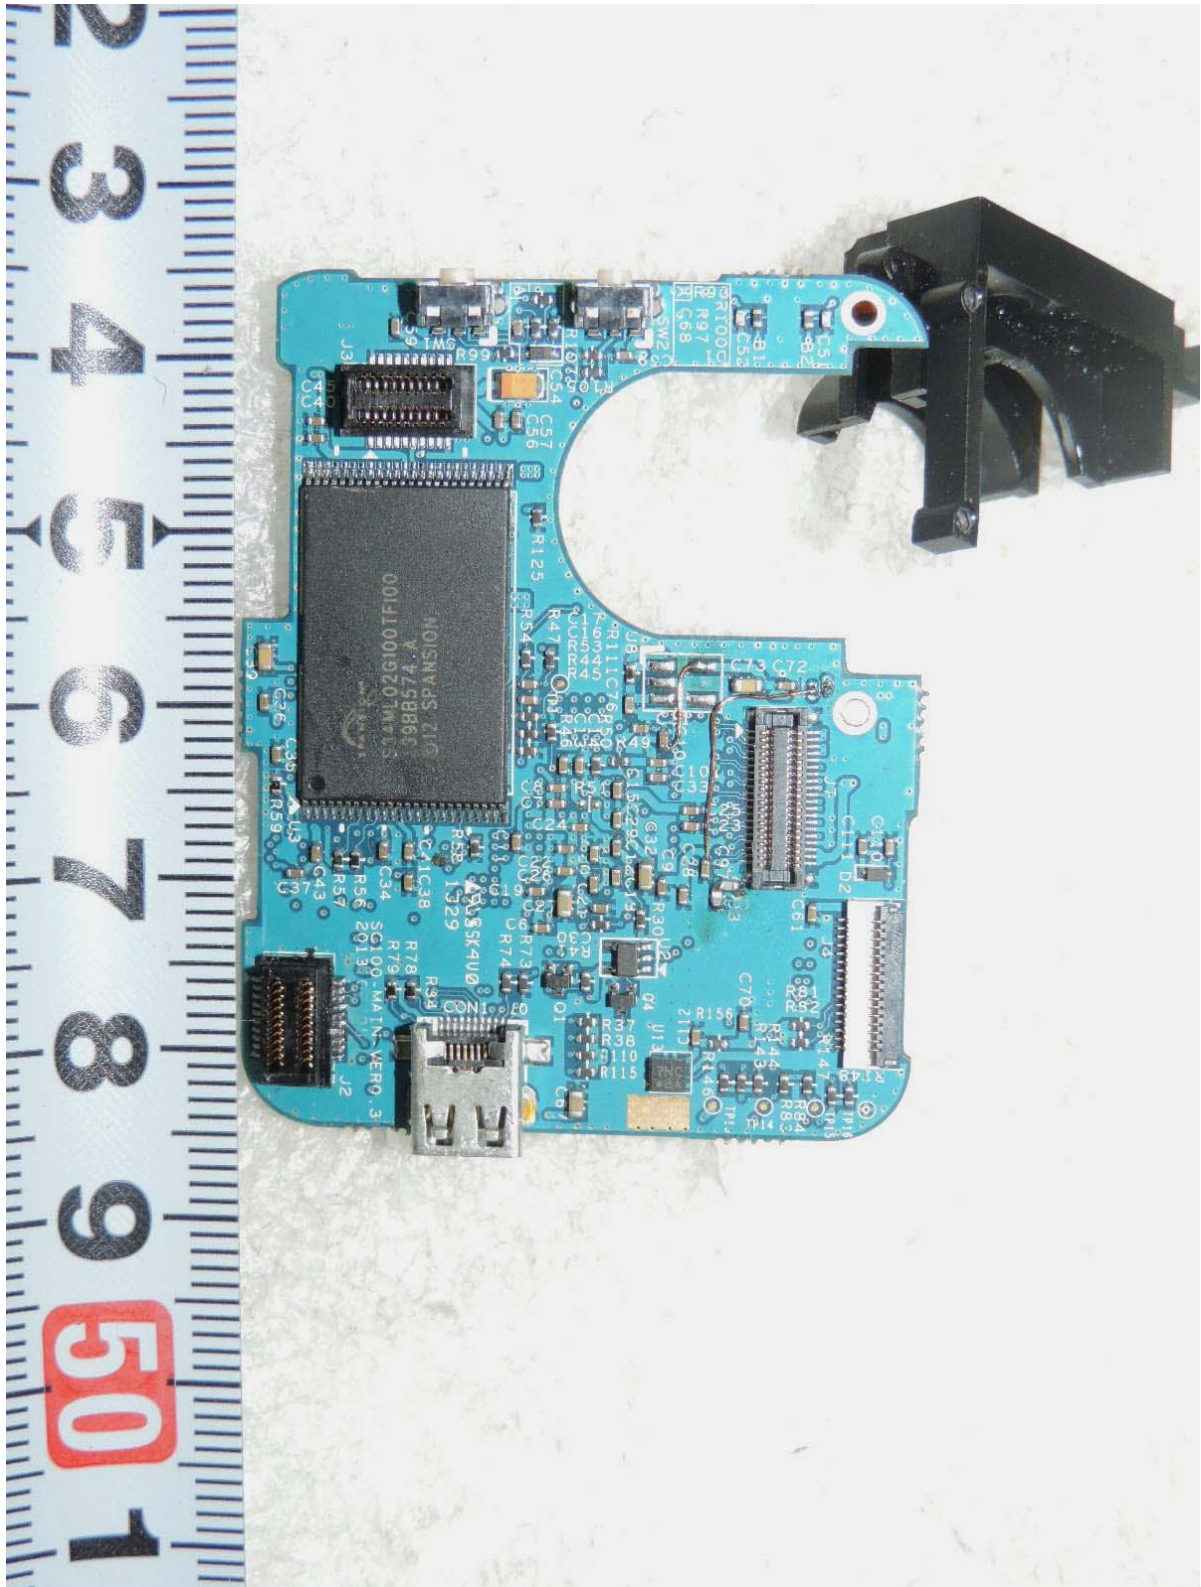

BLACKVUE SPORT - Inside view of EUT

BLACKVUE SPORT - Top side view of main board

BLACKVUE SPORT - Bottom side view of main board

BLACKVUE SPORT - Bottom side view of main board (without Camera lens)

BLACKVUE SPORT - Top side view of sub board

BLACKVUE SPORT - Bottom side view of sub board

BLACKVUE SPORT - Top side view of Chip Antenna

BLACKVUE SPORT - Top side view of Camera lens

BLACKVUE SPORT - Bottom side view of Camera lens

BLACKVUE SPORT LCD - Inside view of EUT

BLACKVUE SPORT LCD - Top side view of main board

BLACKVUE SPORT LCD - Bottom side view of main board

BLACKVUE SPORT LCD - View of LCD panel