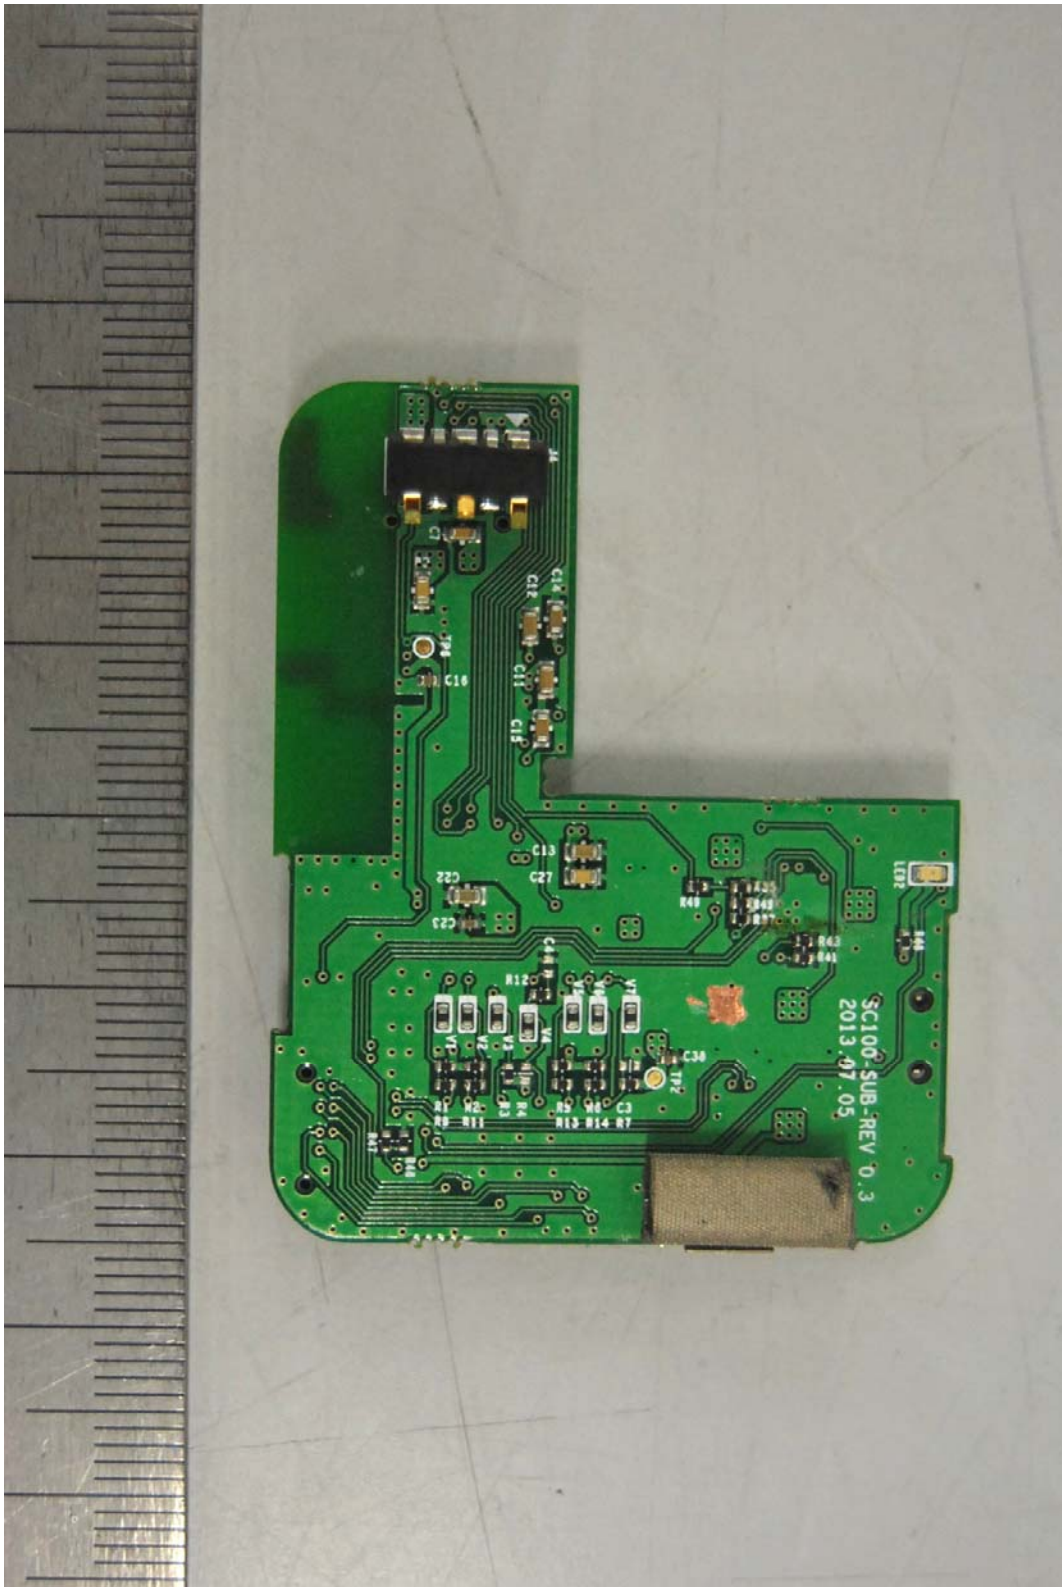

BLACKVUE SPORT - Inside view of EUT

BLACKVUE SPORT - Top side view of main board

BLACKVUE SPORT - Bottom side view of main board

BLACKVUE SPORT - Bottom side view of main board (without Camera lens)

BLACKVUE SPORT - Top side view of sub board

BLACKVUE SPORT - Bottom side view of sub board

BLACKVUE SPORT - Top side view of Chip Antenna

BLACKVUE SPORT - Top side view of Camera lens

BLACKVUE SPORT - Bottom side view of Camera lens

BLACKVUE SPORT LCD - Inside view of EUT

BLACKVUE SPORT LCD - Top side view of main board

BLACKVUE SPORT LCD - Bottom side view of main board

BLACKVUE SPORT LCD - View of LCD panel