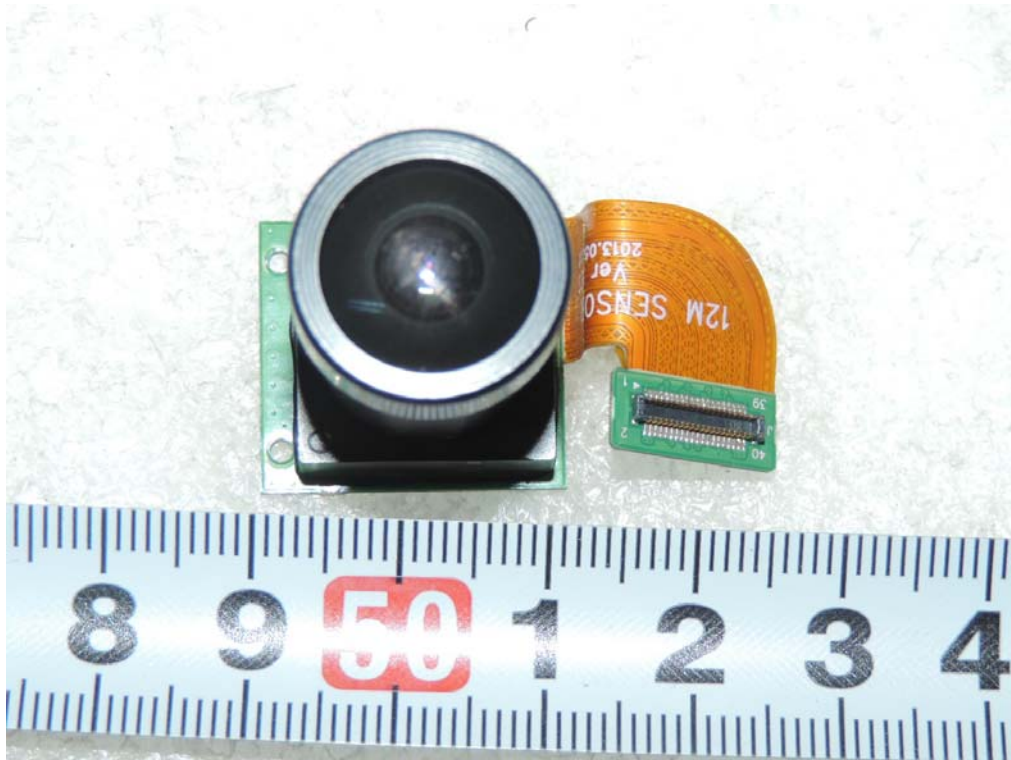

BLACKVUE SPORT - Inside view of EUT

BLACKVUE SPORT - Top side view of main board

BLACKVUE SPORT - Bottom side view of main board

BLACKVUE SPORT - Bottom side view of main board (without Camera lens)

BLACKVUE SPORT - Top side view of sub board

BLACKVUE SPORT - Bottom side view of sub board

BLACKVUE SPORT - Top side view of Chip Antenna

BLACKVUE SPORT - Top side view of Camera lens

BLACKVUE SPORT - Bottom side view of Camera lens

BLACKVUE SPORT LCD - Inside view of EUT

BLACKVUE SPORT LCD - Top side view of main board

BLACKVUE SPORT LCD - Bottom side view of main board

BLACKVUE SPORT LCD - View of LCD panel