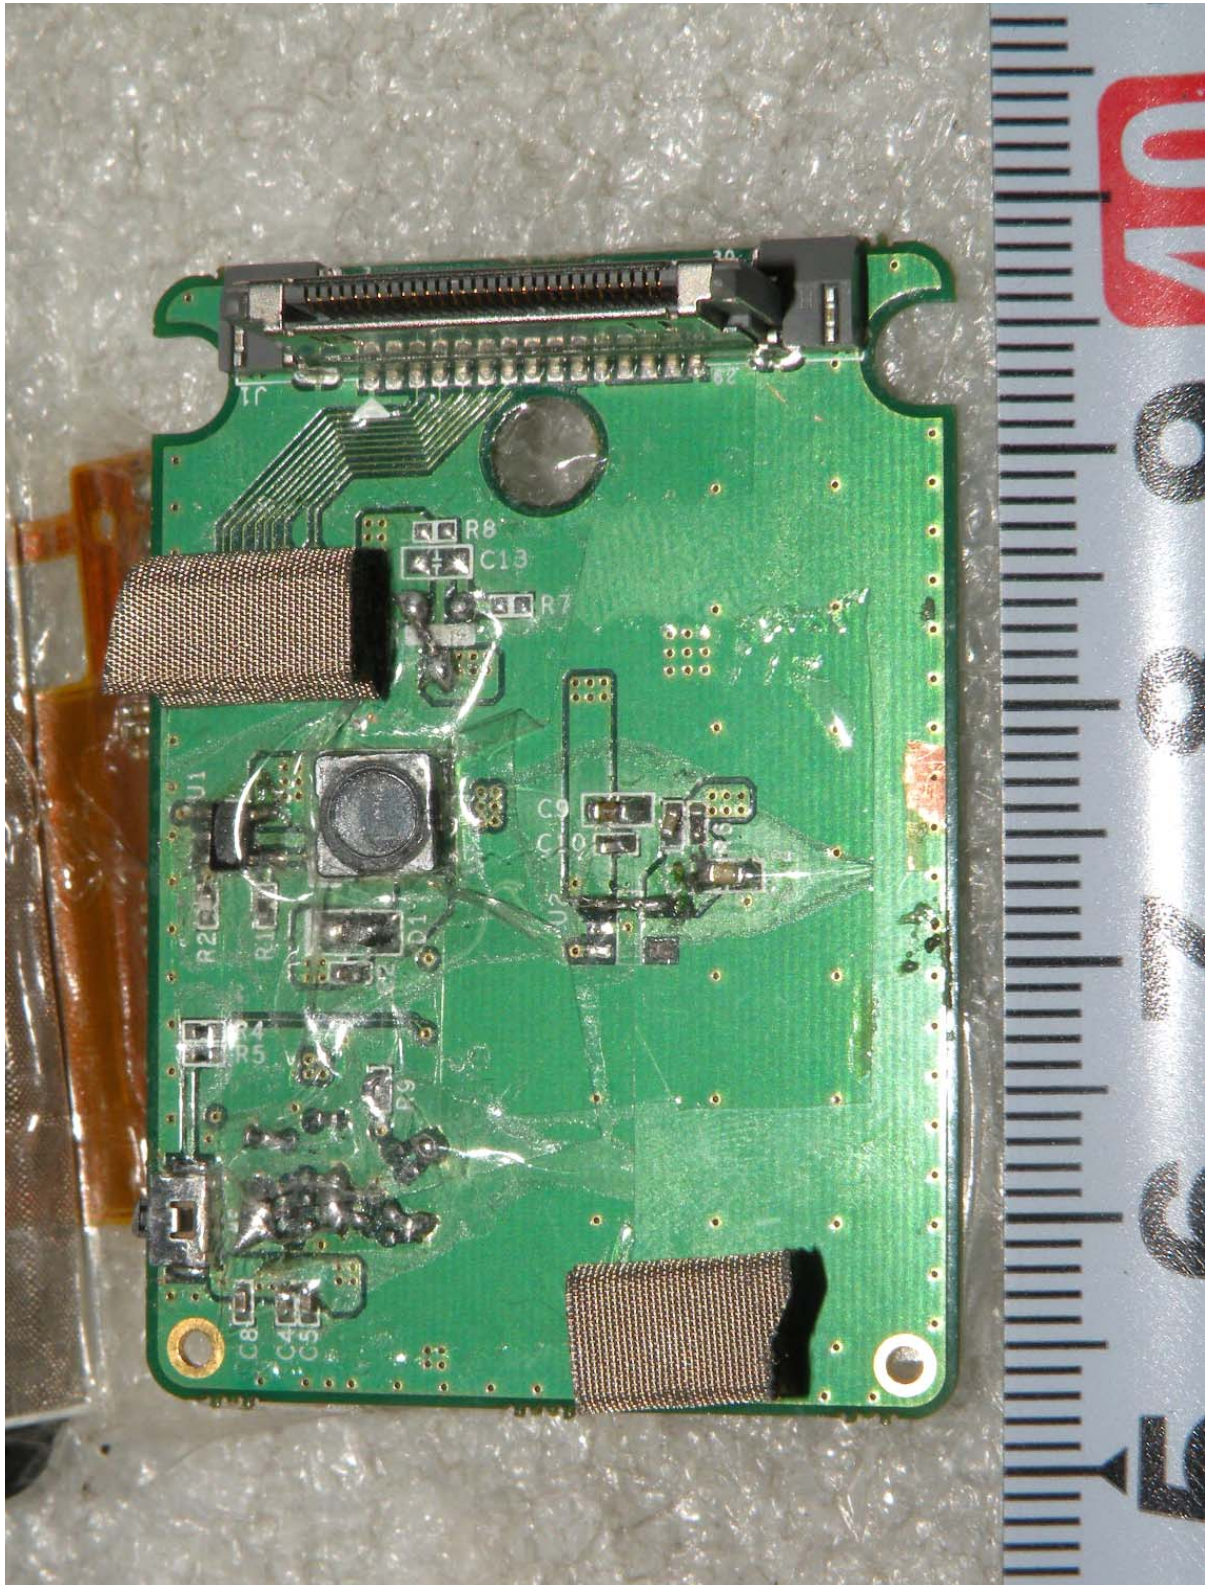

BLACKVUE SPORT - Inside view of EUT

BLACKVUE SPORT - Top side view of main board

BLACKVUE SPORT - Bottom side view of main board

BLACKVUE SPORT - Bottom side view of main board (without Camera lens)

BLACKVUE SPORT - Top side view of sub board

BLACKVUE SPORT - Bottom side view of sub board

BLACKVUE SPORT - Top side view of Chip Antenna

BLACKVUE SPORT - Top side view of Camera lens

BLACKVUE SPORT - Bottom side view of Camera lens

BLACKVUE SPORT LCD - Inside view of EUT

BLACKVUE SPORT LCD - Top side view of main board

BLACKVUE SPORT LCD - Bottom side view of main board

BLACKVUE SPORT LCD - View of LCD panel