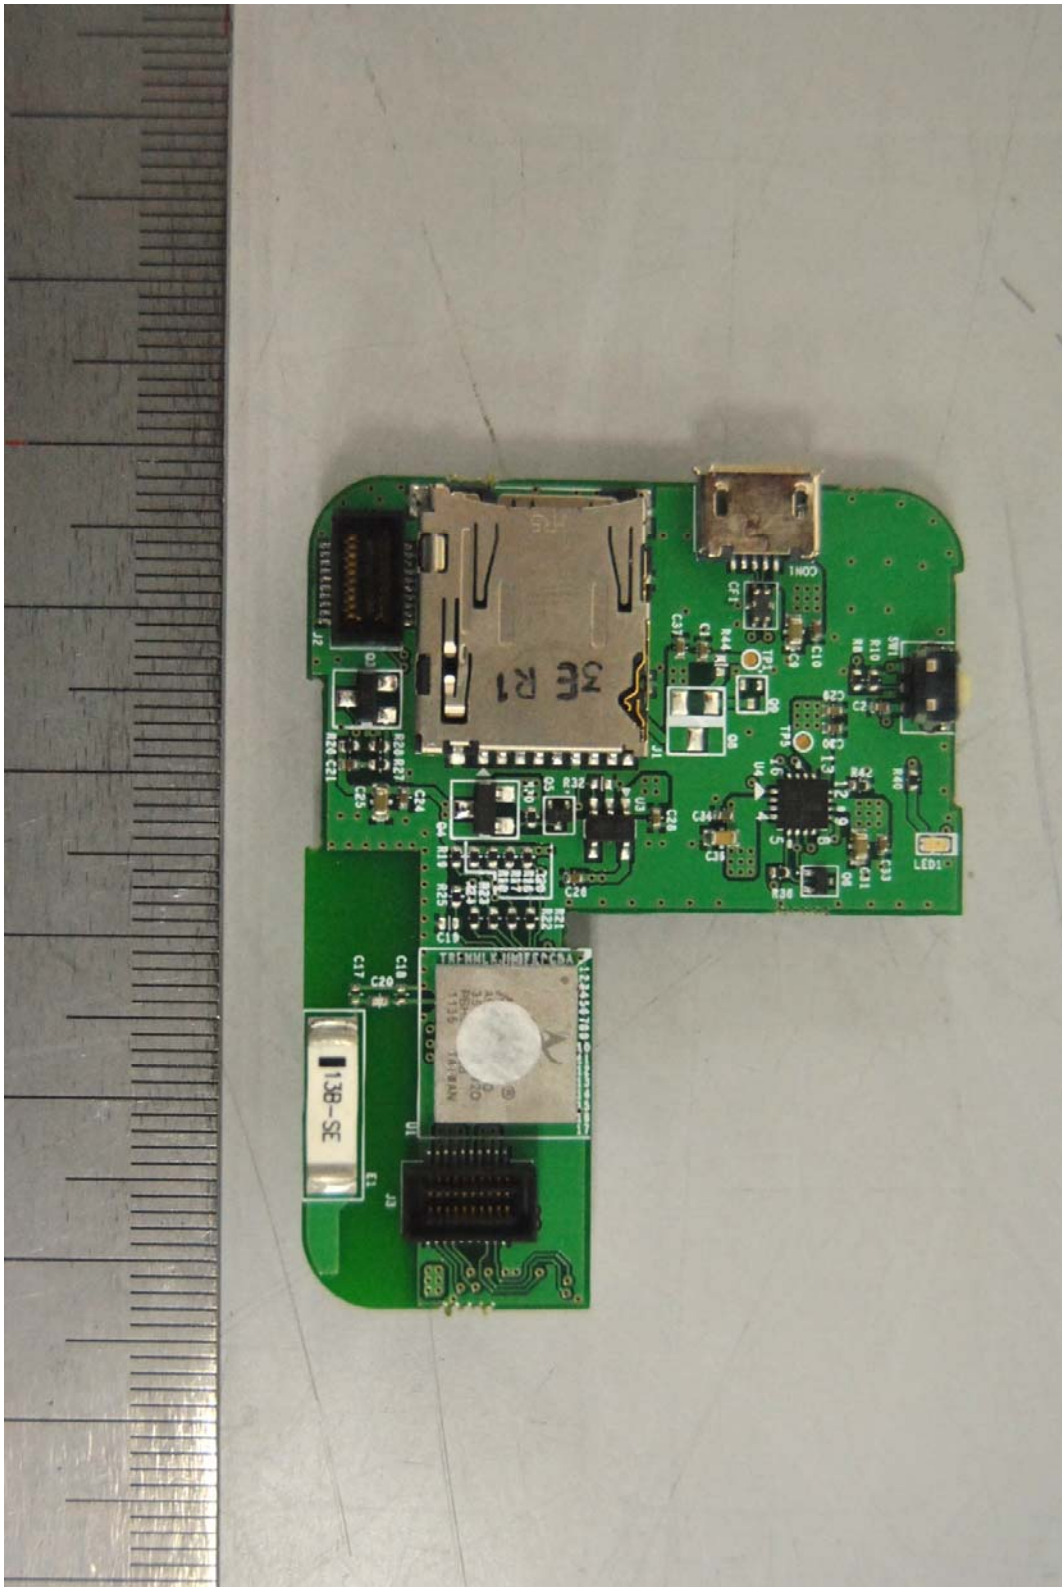

BLACKVUE SPORT - Inside view of EUT

BLACKVUE SPORT - Top side view of main board

BLACKVUE SPORT - Bottom side view of main board

BLACKVUE SPORT - Bottom side view of main board (without Camera lens)

BLACKVUE SPORT - Top side view of sub board

BLACKVUE SPORT - Bottom side view of sub board

BLACKVUE SPORT - Top side view of Chip Antenna

BLACKVUE SPORT - Top side view of Camera lens

BLACKVUE SPORT - Bottom side view of Camera lens

BLACKVUE SPORT LCD - Inside view of EUT

BLACKVUE SPORT LCD - Top side view of main board

BLACKVUE SPORT LCD - Bottom side view of main board

BLACKVUE SPORT LCD - View of LCD panel