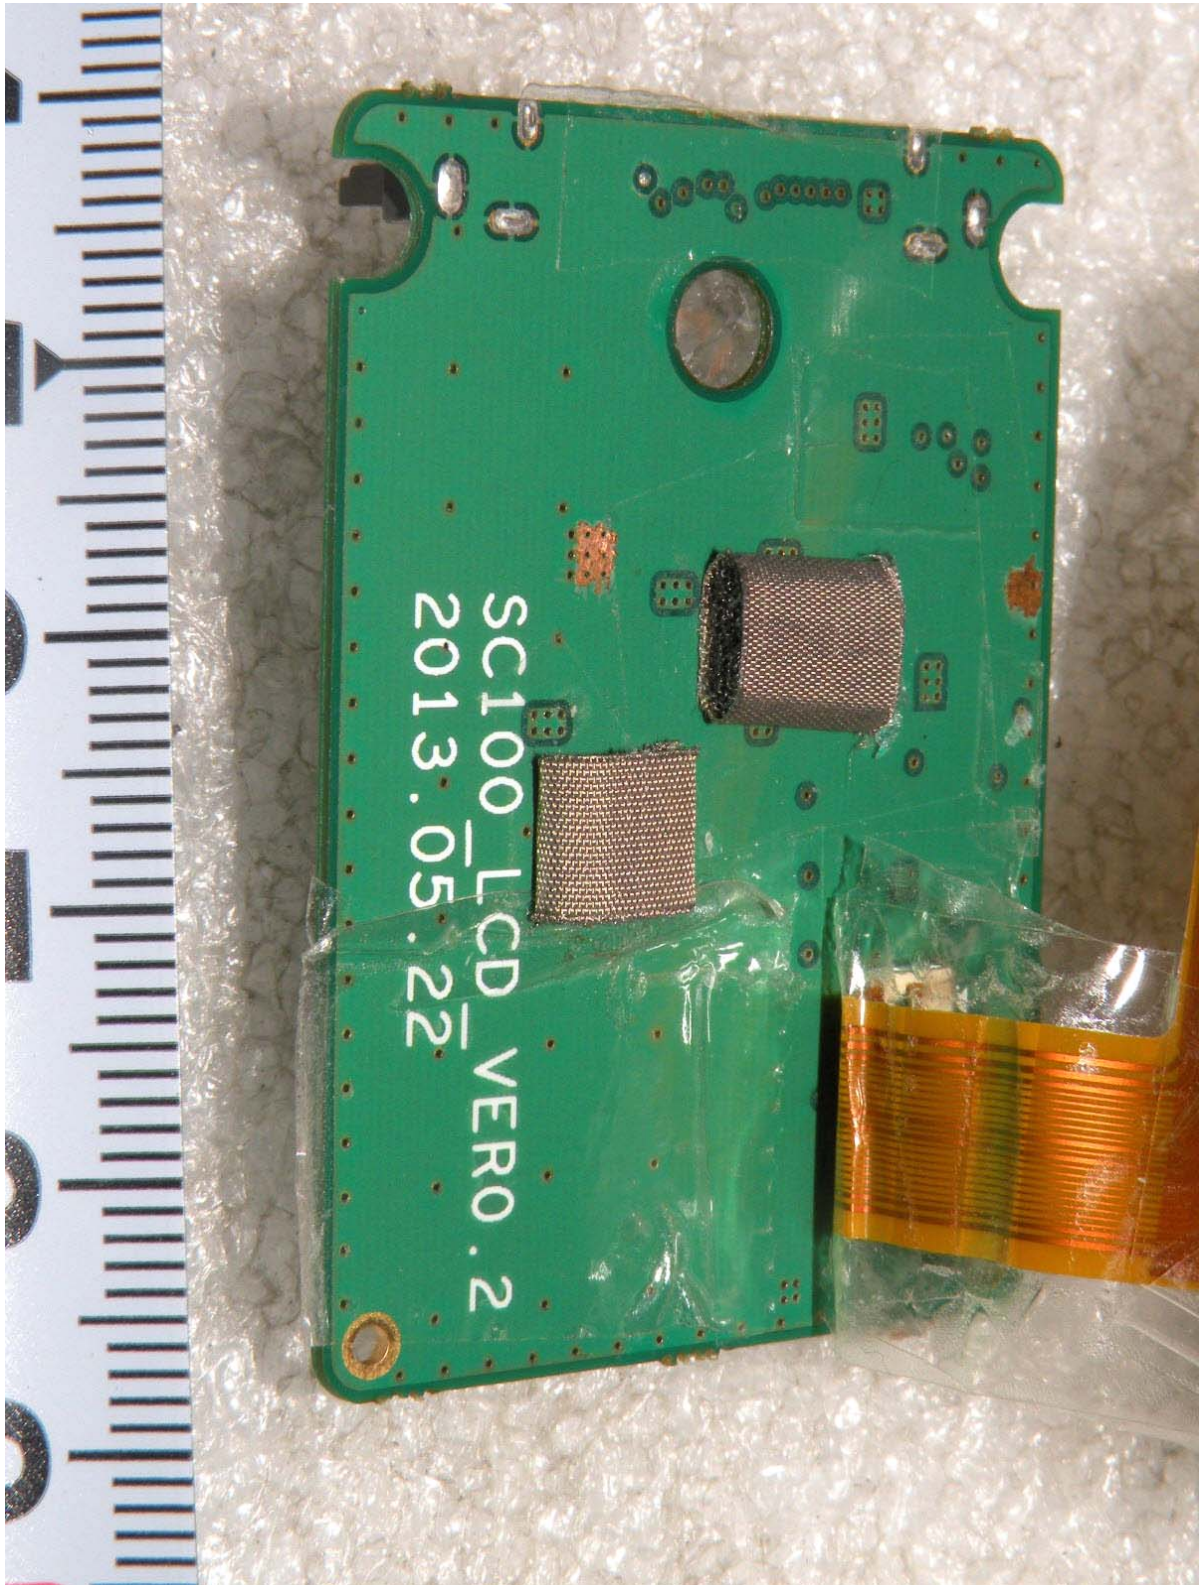

BLACKVUE SPORT - Inside view of EUT

BLACKVUE SPORT - Top side view of main board

BLACKVUE SPORT - Bottom side view of main board

BLACKVUE SPORT - Bottom side view of main board (without Camera lens)

BLACKVUE SPORT - Top side view of sub board

BLACKVUE SPORT - Bottom side view of sub board

BLACKVUE SPORT - Top side view of Chip Antenna

BLACKVUE SPORT - Top side view of Camera lens

BLACKVUE SPORT - Bottom side view of Camera lens

BLACKVUE SPORT LCD - Inside view of EUT

BLACKVUE SPORT LCD - Top side view of main board

BLACKVUE SPORT LCD - Bottom side view of main board

BLACKVUE SPORT LCD - View of LCD panel