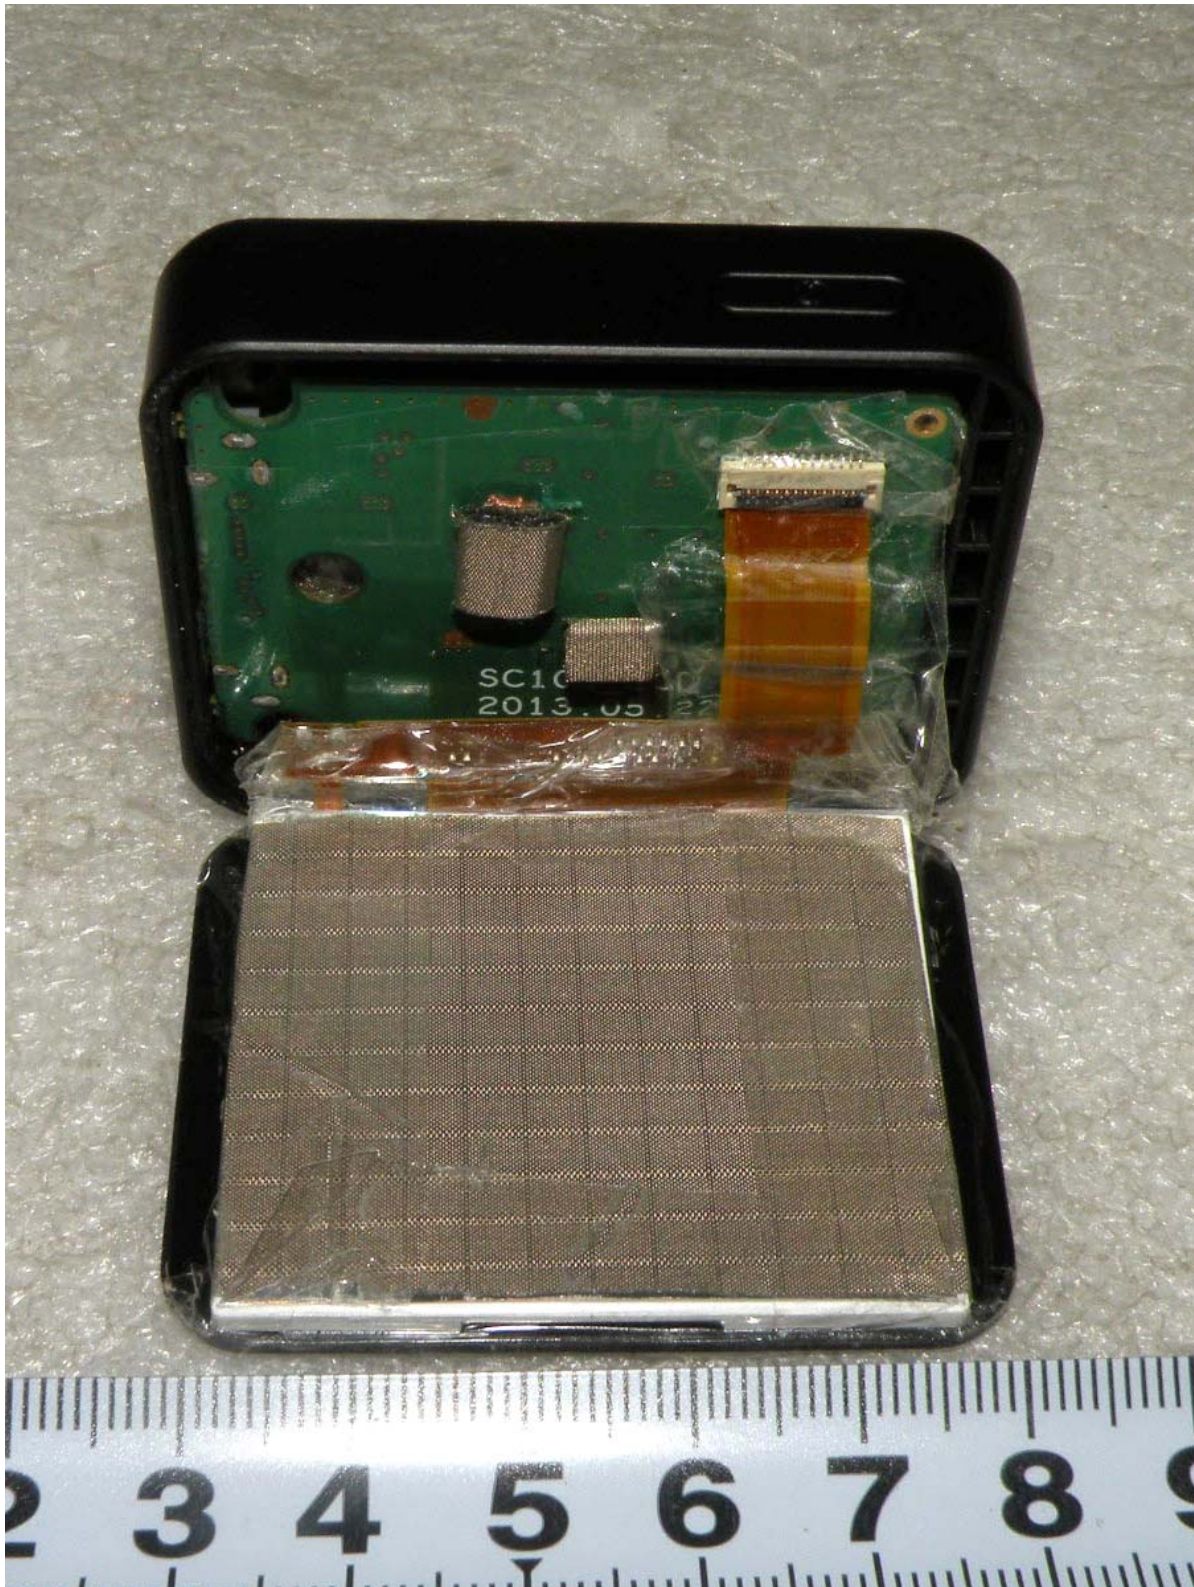

BLACKVUE SPORT - Inside view of EUT

BLACKVUE SPORT - Top side view of main board

BLACKVUE SPORT - Bottom side view of main board

BLACKVUE SPORT - Bottom side view of main board (without Camera lens)

BLACKVUE SPORT - Top side view of sub board

BLACKVUE SPORT - Bottom side view of sub board

BLACKVUE SPORT - Top side view of Chip Antenna

BLACKVUE SPORT - Top side view of Camera lens

BLACKVUE SPORT - Bottom side view of Camera lens

BLACKVUE SPORT LCD - Inside view of EUT

BLACKVUE SPORT LCD - Top side view of main board

BLACKVUE SPORT LCD - Bottom side view of main board

BLACKVUE SPORT LCD - View of LCD panel