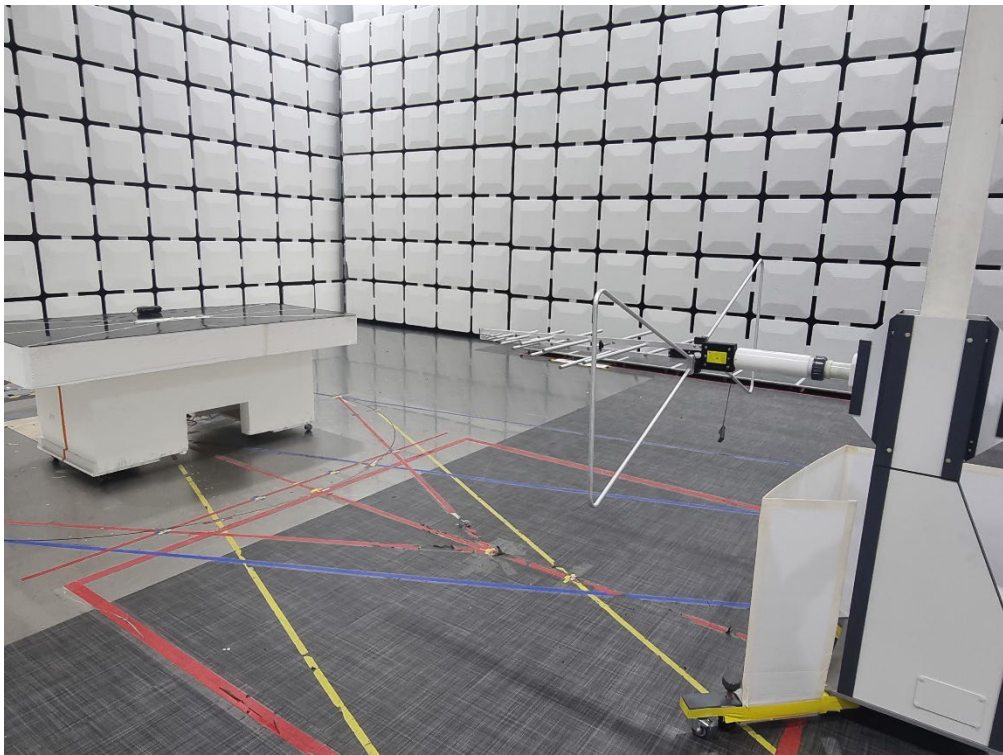

FCC ID: YCK-DR970XP
IC : 23402-DR970XP

**BUREAU
VERITAS**

Photograph of Test Configuration Radiated RF Measurement Setup [Below 30 MHz]

[Below 1 000 MHz]

FCC ID: YCK-DR970XP
IC : 23402-DR970XP

**BUREAU
VERITAS**