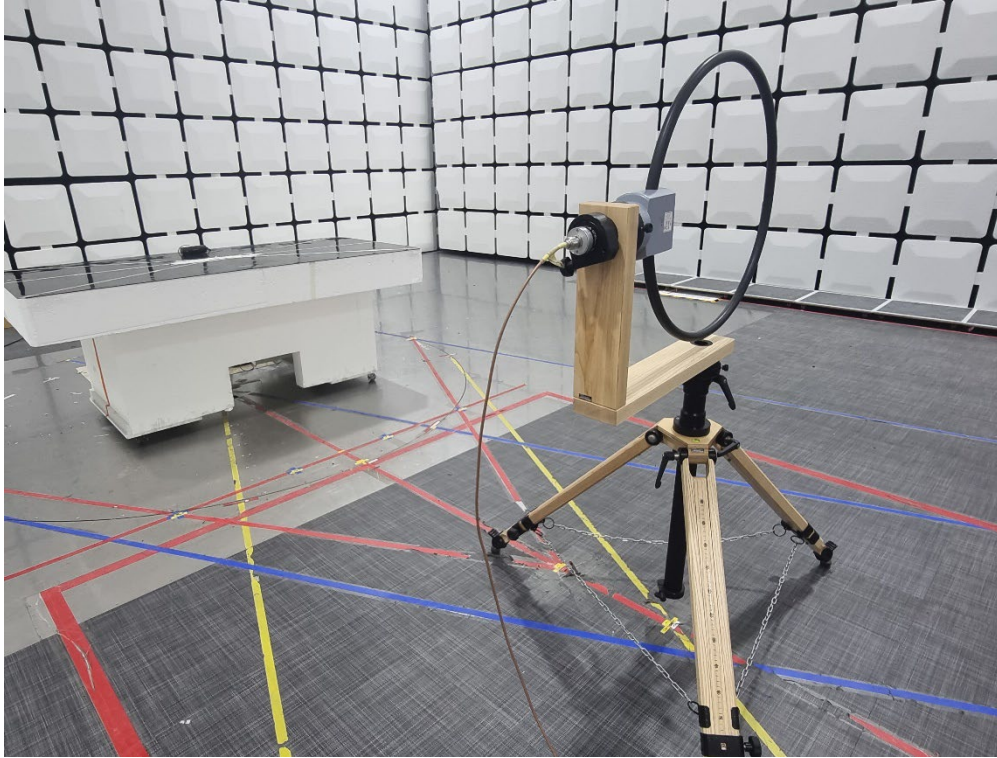

FCC ID: YCK-DR970XP
IC : 23402-DR970XP

**BUREAU
VERITAS**

Photograph of Test Configuration Radiated RF Measurement Setup [Below 30 MHz]

[Below 1 000 MHz]

FCC ID: YCK-DR970XP
IC : 23402-DR970XP

**BUREAU
VERITAS**