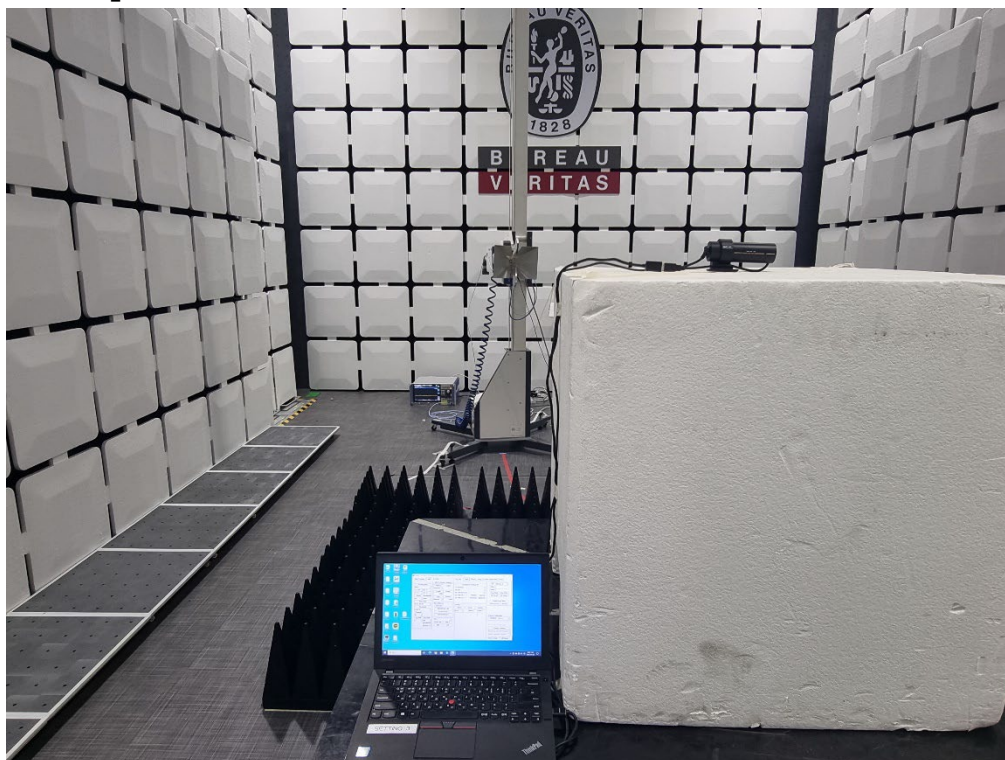

FCC ID: YCK-DR970XP
IC : 23402-DR970XP

**BUREAU
VERITAS**

[1 GHz ~ 18 GHz]