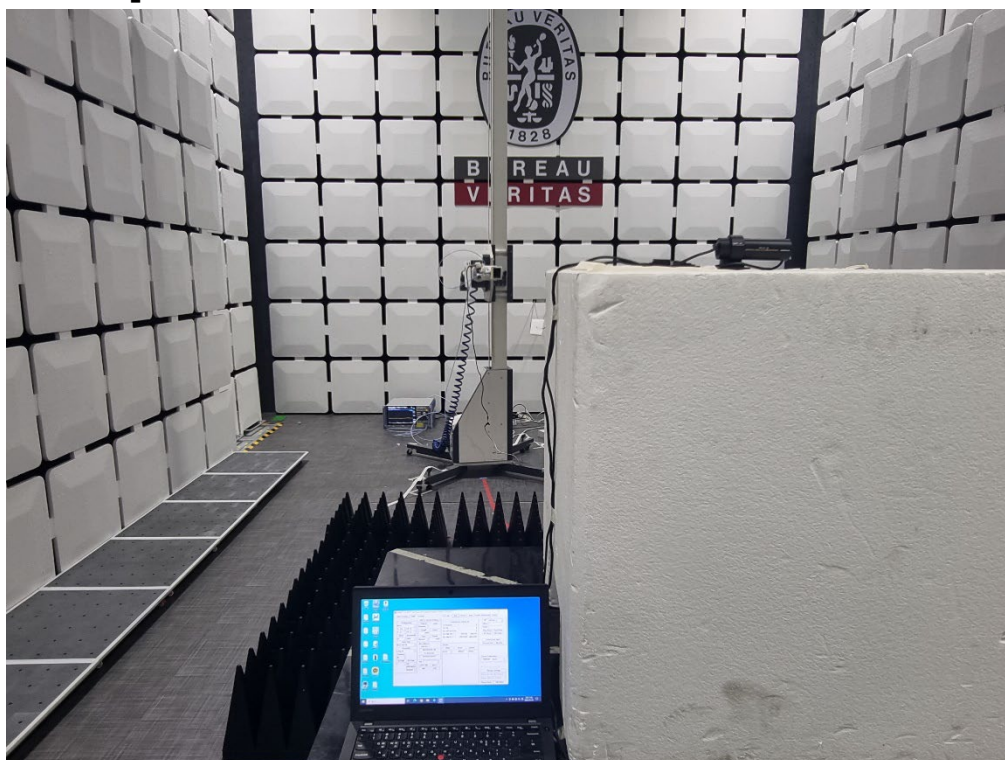

[18 GHz ~ 40 GHz]