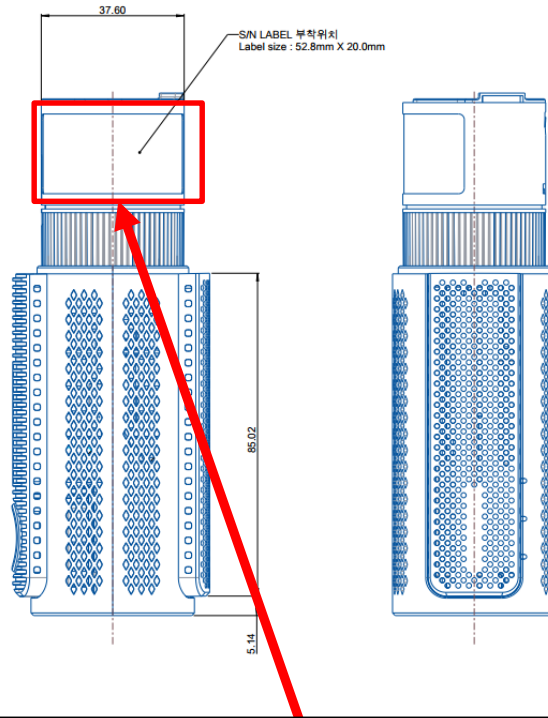

Label

PITTASOFT CO.,LTD.

Model: DR970X LTE

FCC ID : YCK-DR970XLTE

ISED ID : 23402-DR970XLTE

Manufacturer : PITTASOFT CO.,LTD.

This device complies with Part 15 of the FCC Rules. Operation is subject to the following two conditions: (1) this device may not cause harmful interference, and (2) this device must accept any interference received, including interference that may cause undesired operation

Contains FCC ID : XMR201605EC25A Contains

ISED ID : 10224A-201611EC25A

DR970X LTE_Product_NA

1.2022.08.01

52mm X 20mm

DR970X-2CH IR LTE_Product_NA

1.2022.08.01

52mm X 20mm

DR970X-2CH Truck LTE_Product_NA

1.2022.08.01

52mm X 20mm

DR970X-1CH LTE_Product_NA

1.2022.08.01

52mm X 20mm

DR970X-2CH DMS LTE_Product_NA

1.2022.08.01

52mm X 20mm

DR970X-2CH ELD LTE_Product_NA

1.2022.08.01

52mm X 20mm

DR970X-2CH LTE_Product_NA

1.2022.08.01

52mm X 20mm