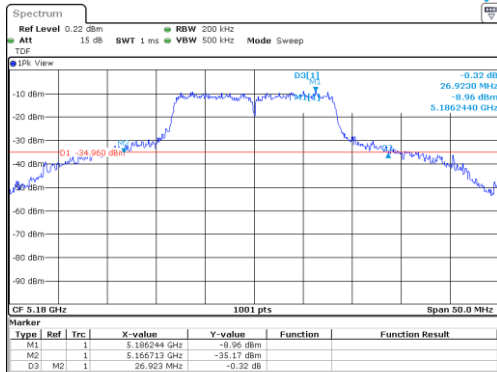

7.3.1.1 Measured Graph for 26 dB Bandwidth

UNII-1 / 802.11a / 5 180 MHz