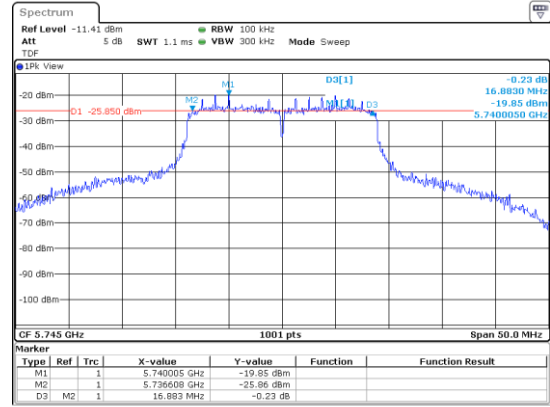

8.3.1.1 Measured Graph for Test Data