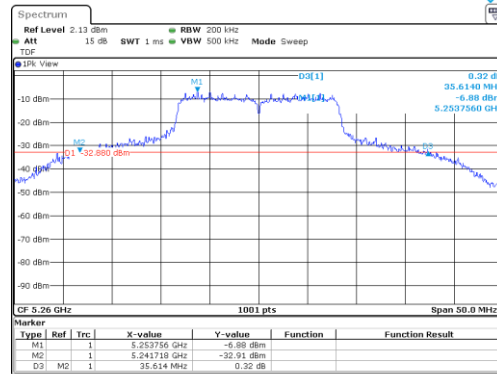

7.3.2.1 Measured Graph for 26 dB Bandwidth

UNII-2A / 802.11a / 5 260 MHz