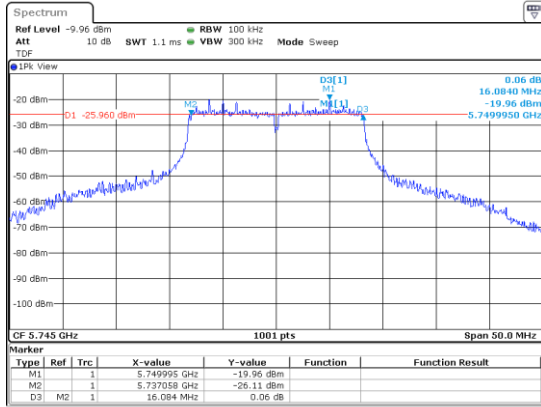

8.3.1.1 Measured Graph for Test Data