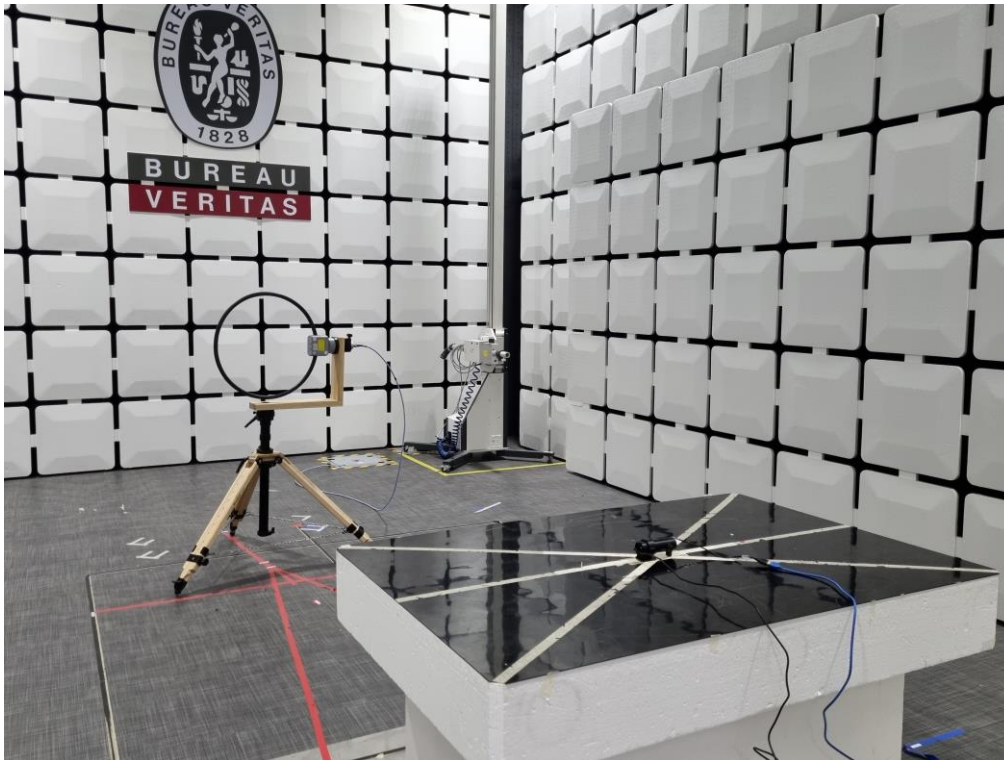

FCC ID: YCK-DR970X
IC: 23402-DR970X

**BUREAU
VERITAS**

Photograph of Test Configuration

Radiated RF Measurement Setup

[Below 30 MHz]

[Below 1 000 MHz]

**BUREAU
VERITAS**

FCC ID: YCK-DR970X

IC: 23402-DR970X

[Above 1 000 MHz]

<END>