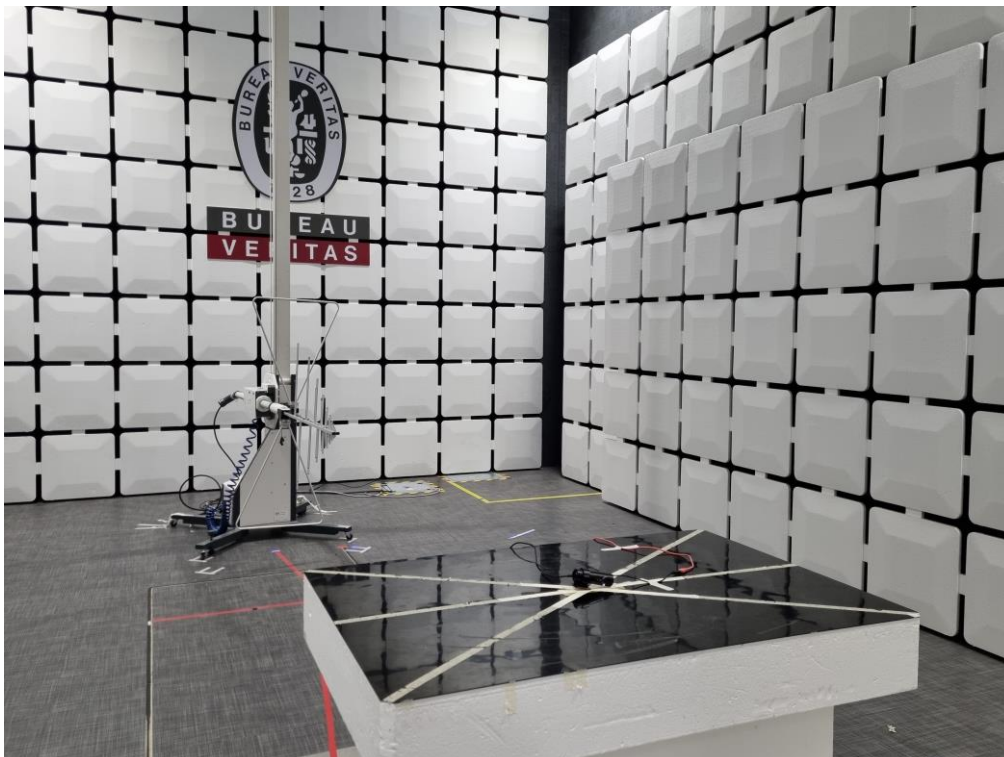

FCC ID: YCK-DR970X
IC: 23402-DR970X

**BUREAU
VERITAS**

Photograph of Test Configuration

Radiated RF Measurement Setup

[Below 30 MHz]

[Below 1 000 MHz]

**BUREAU
VERITAS**

FCC ID: YCK-DR970X

IC: 23402-DR970X

[Above 1 000 MHz]

<END>