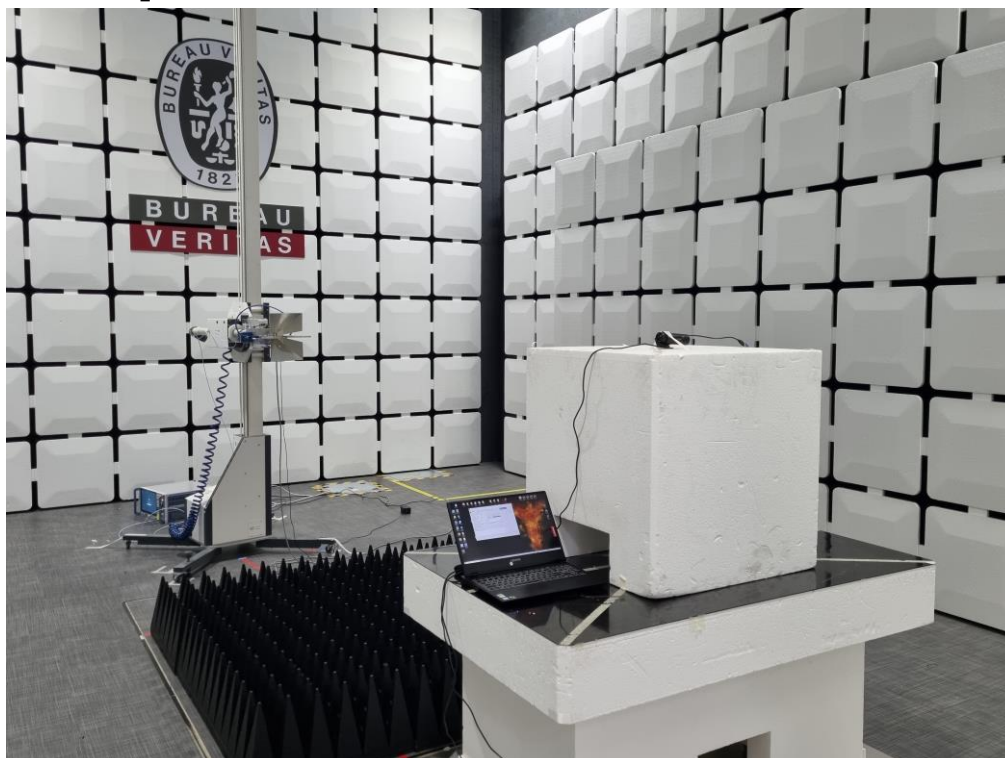

FCC ID: YCK-DR970X
IC: 23402-DR970X

**BUREAU
VERITAS**

Photograph of Test Configuration

Radiated RF Measurement Setup

[Below 30 MHz]

[Below 1 000 MHz]

**BUREAU
VERITAS**

FCC ID: YCK-DR970X

IC: 23402-DR970X

[Above 1 000 MHz]

<END>