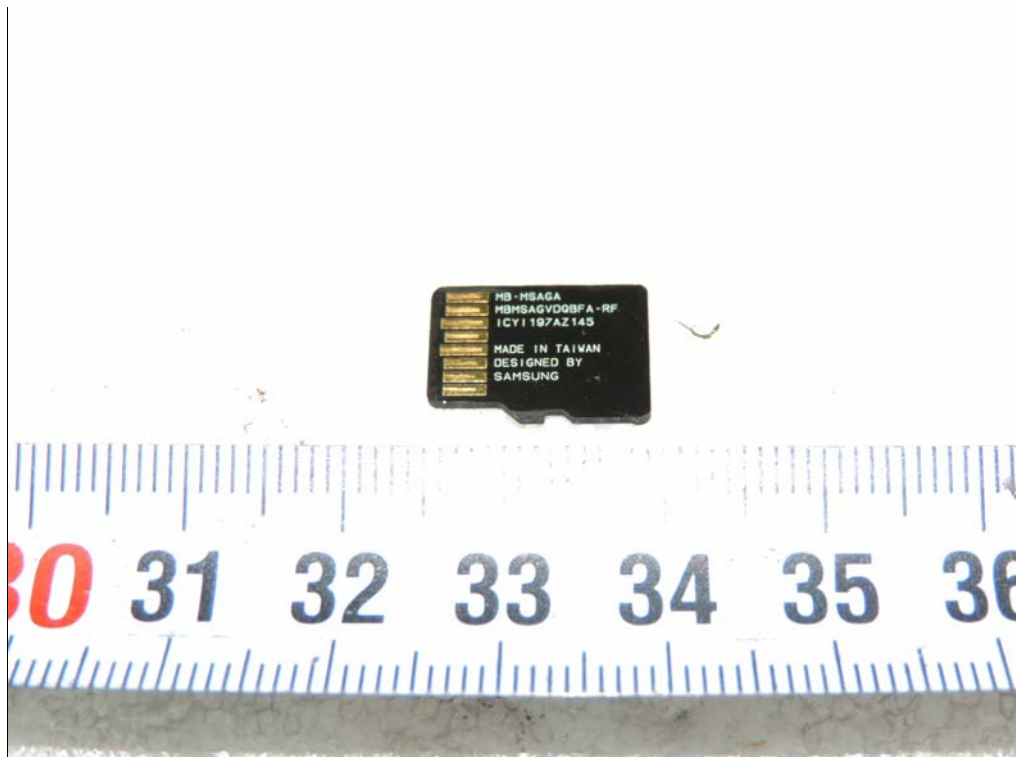

**Front Camera - View of button, port and Micro SD Card slot**

**Rear Camera - Front view of EUT**

**Rear Camera - Rear view of EUT**

**Rear Camera - Top view of EUT**

**Rear Camera - Bottom view of EUT**

**Rear Camera - Side view of EUT**

**View of Micro SD Card**

**View of GPS**

**View of cigar jack cable**

**View of AV cable**