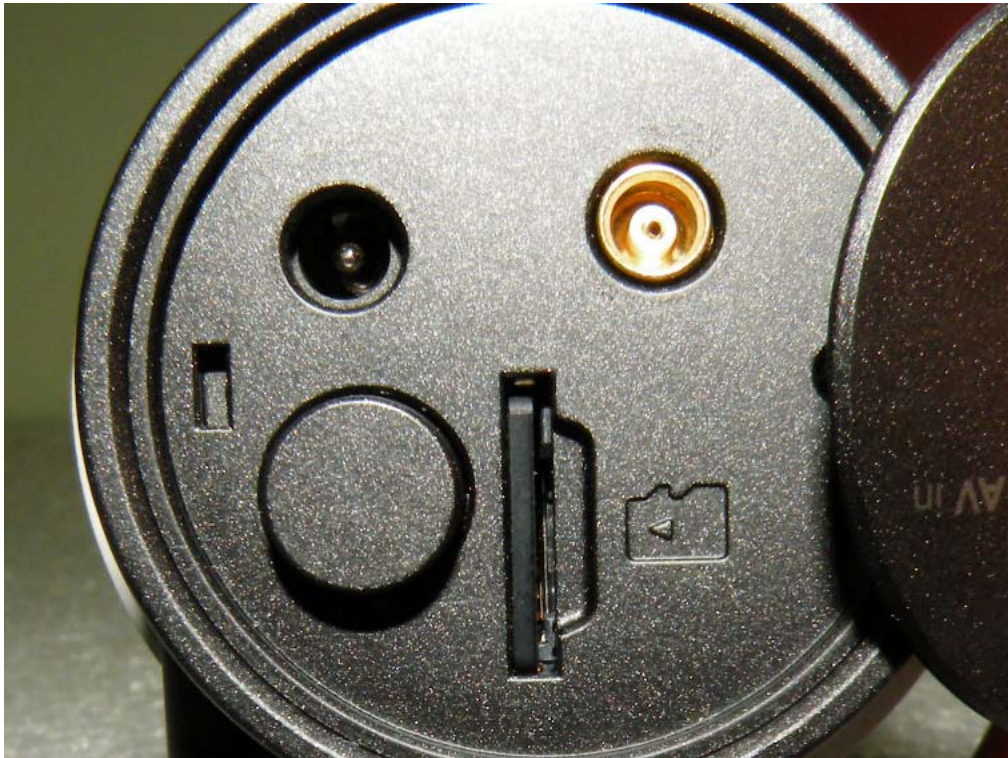

**View of total construct**

**Front Camera - Front view of EUT**

**Front Camera - Rear view of EUT**

**Front Camera - Top view of EUT**

**Front Camera - Bottom view of EUT**

**Front Camera - Side view of EUT**

**Front Camera - View of button, port and Micro SD Card slot**

**Rear Camera - Front view of EUT**

**Rear Camera - Rear view of EUT**

**Rear Camera - Top view of EUT**

**Rear Camera - Bottom view of EUT**

**Rear Camera - Side view of EUT**

**View of Micro SD Card**

View of Video cable

**View of cigar jack cable**