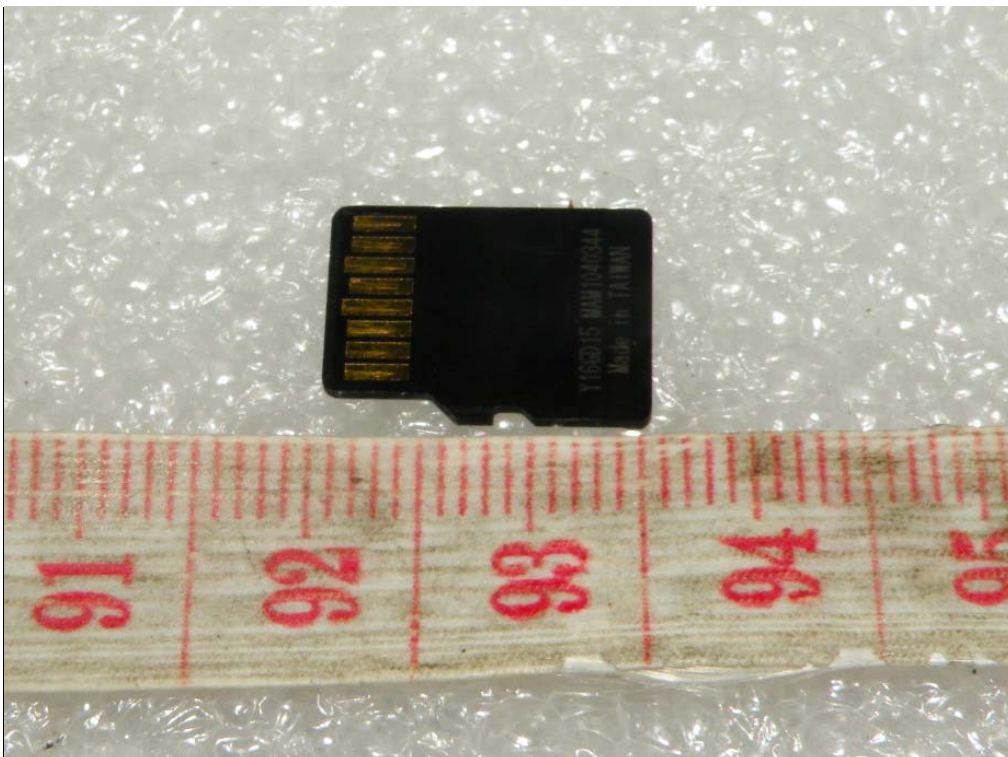

**Front Camera - View of button, port and Micro SD Card slot**

**Rear Camera - Front view of EUT**

**Rear Camera - Rear view of EUT**

**Rear Camera - Top view of EUT**

**Rear Camera - Bottom view of EUT**

**Rear Camera - Side view of EUT**

**View of Micro SD Card**

View of Video cable

**View of cigar jack cable**