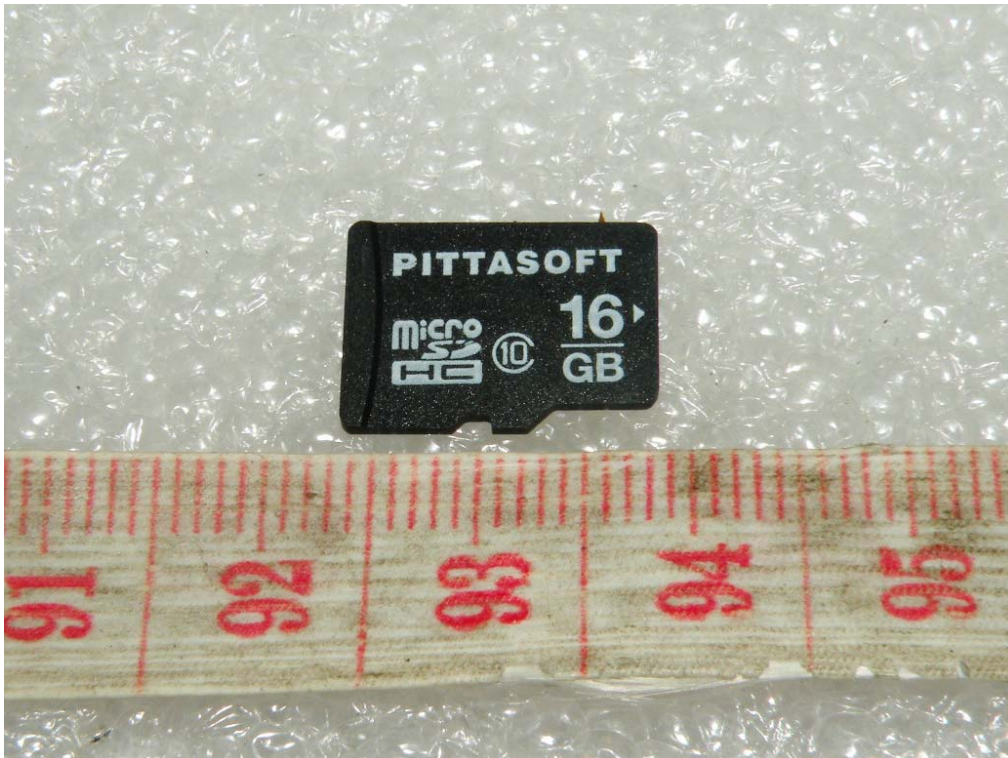

**Front Camera - View of button, port and Micro SD Card slot**

**Rear Camera - Front view of EUT**

**Rear Camera - Rear view of EUT**

**Rear Camera - Top view of EUT**

**Rear Camera - Bottom view of EUT**

**Rear Camera - Side view of EUT**

**View of Micro SD Card**

View of Video cable

**View of cigar jack cable**