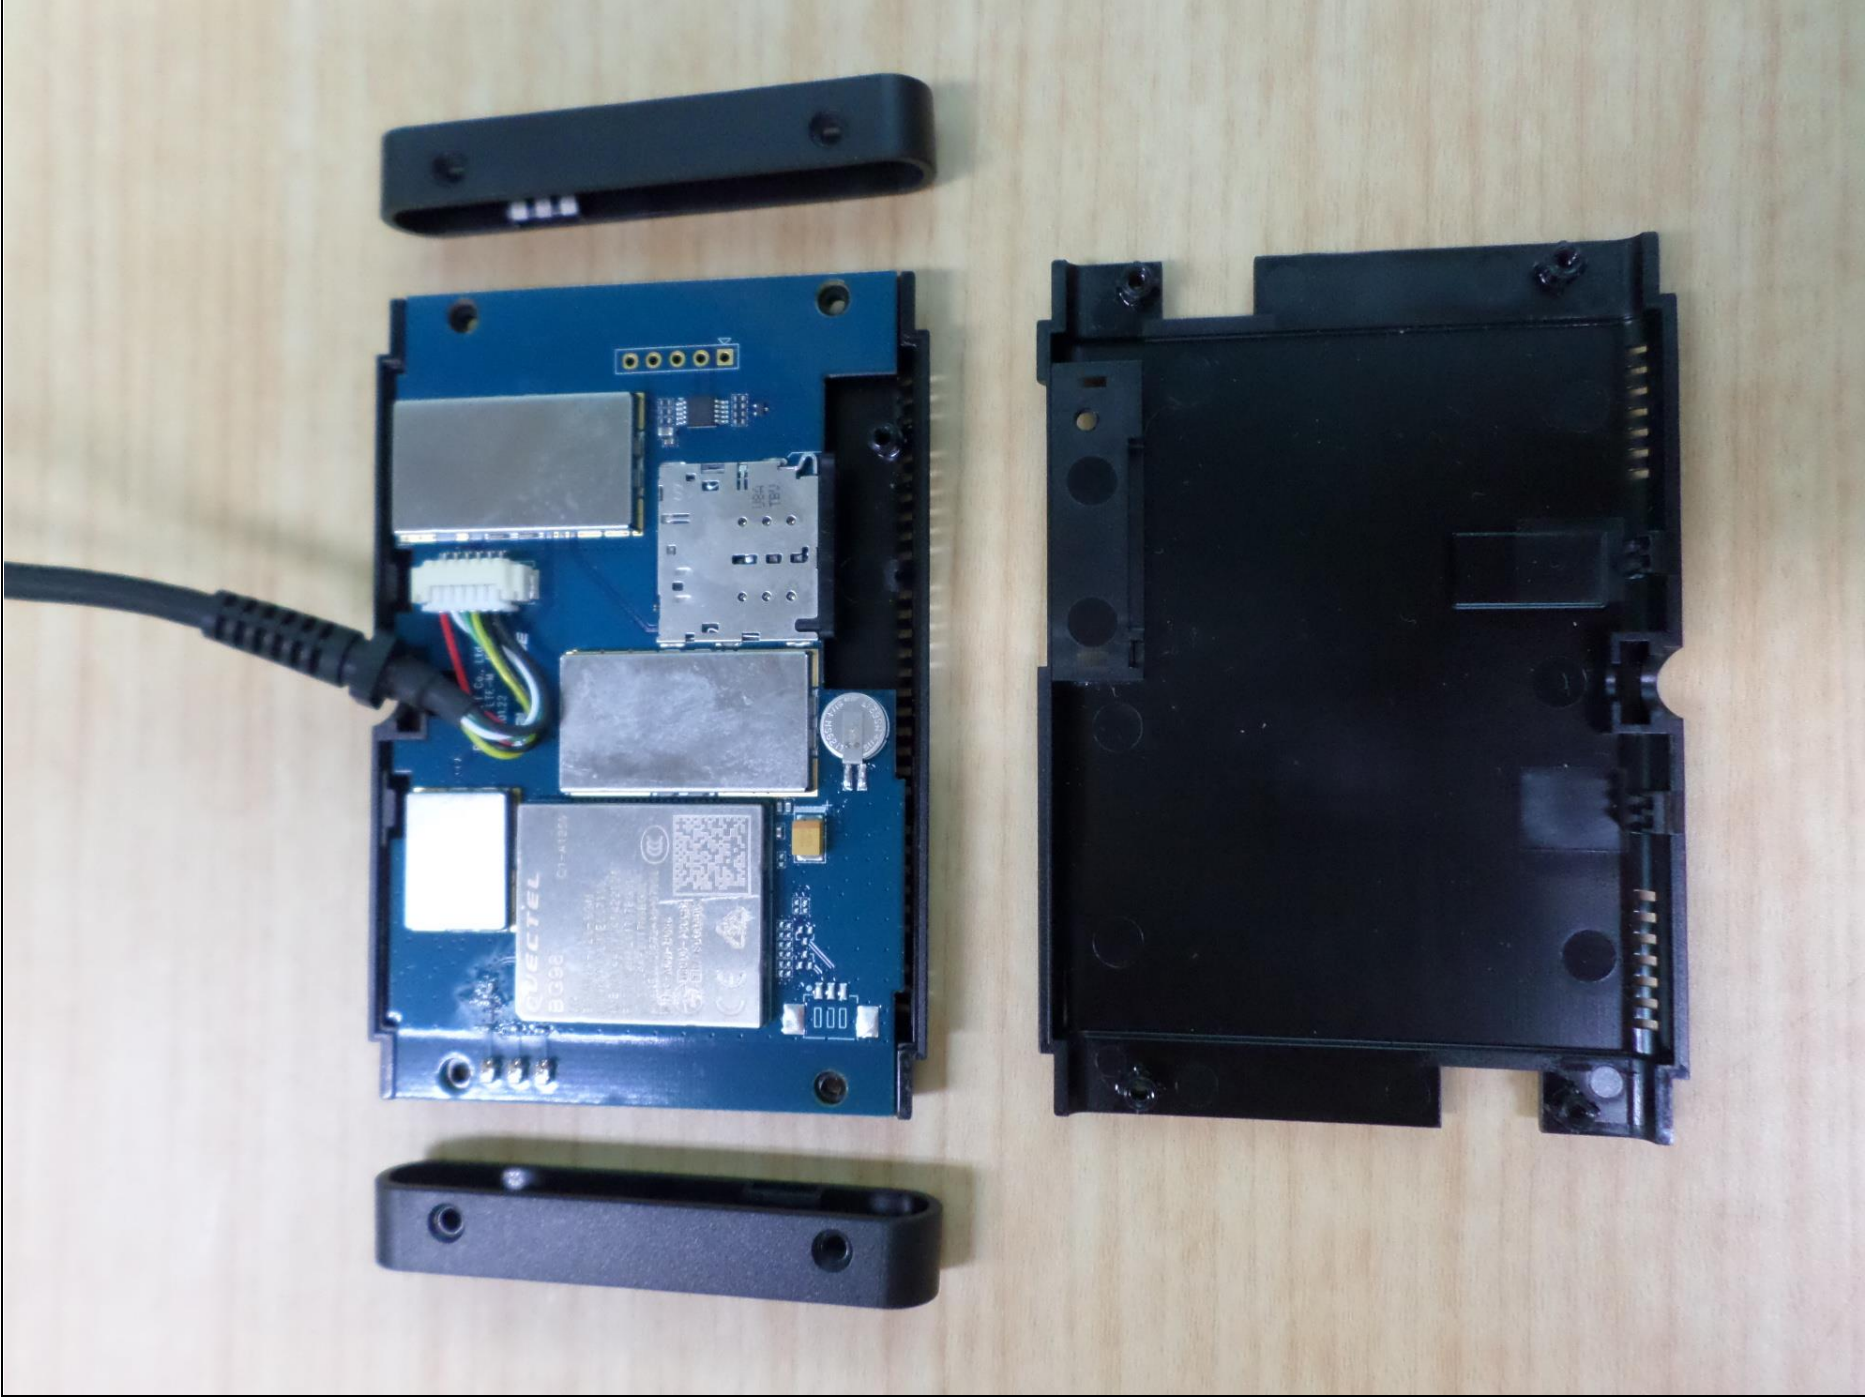

Front View of EUT

Rear View of EUT

Inside of EUT

QUECTEL
BG96
MA
BG96MA-128-SGN
SN:MPA19LJOE007169
IMEI:864431045422625
FCC ID:XMR201707BG96
IC:10224A-201709R006
ANATEL: 05572-19-07068
R-C-M2N-BG96
R003-180062
1D180034003
CE

PITTSOFT Co., Ltd.
CM100G LTE-M _ES_V02
2020.01.22
BLACKVUE

U84
TBV

Front View of Main Board

Rear View of Main Board

View of Antenna