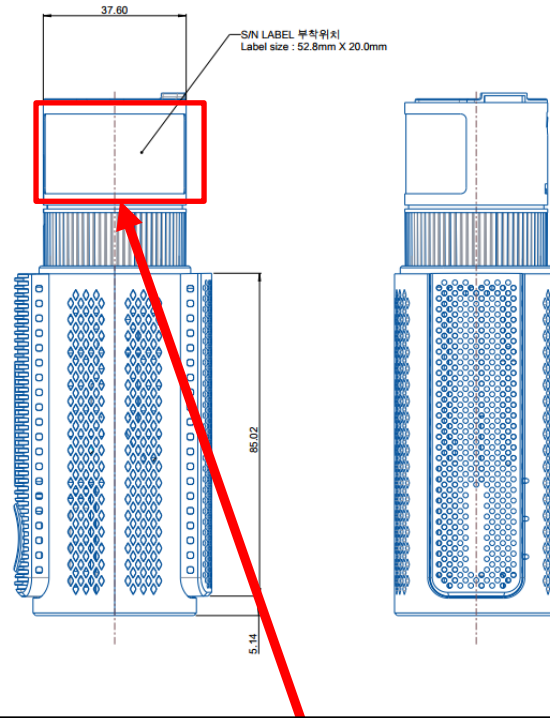

Label

PITTASOFT CO.,LTD.

Model: BlackVue 7 LTE

FCC ID : YCK-BV7LTE

Manufacturer : PITTASOFT CO.,LTD.

This device complies with Part 15 of the FCC Rules. Operation is subject to the following two conditions: (1) this device may not cause harmful interference, and (2) this device must accept any interference received, including interference that may cause undesired operation