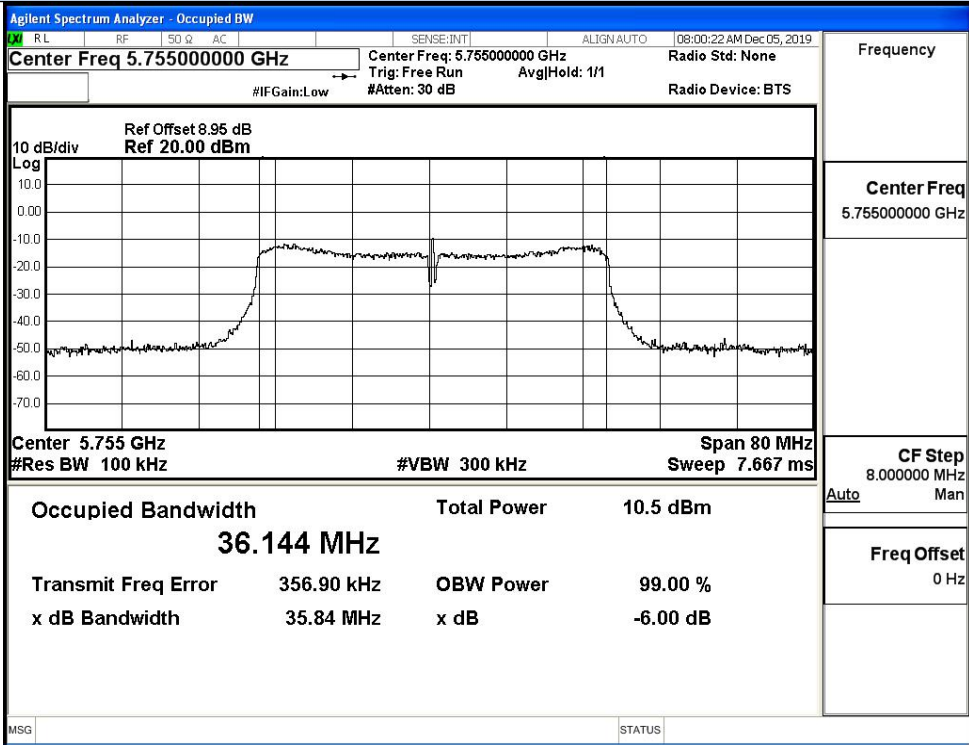

Frequency	5.755000000 GHz
Center Freq	5.755000000 GHz
CF Step	8.000000 MHz
Auto	Man
Freq Offset	0 Hz

IEEE 802.11ac40 / Channel 151 / 5755MHz