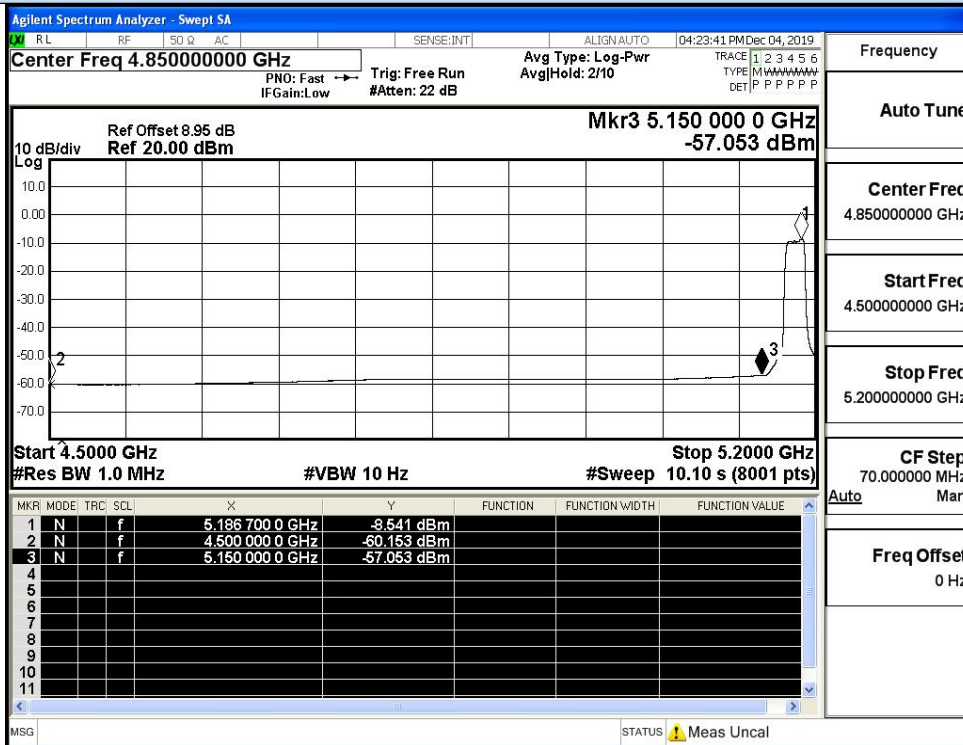

IEEE 802.11ac20 / Channel 36 / 5180MHz / Peak

IEEE 802.11ac20 / Channel 36 / 5180MHz / Average