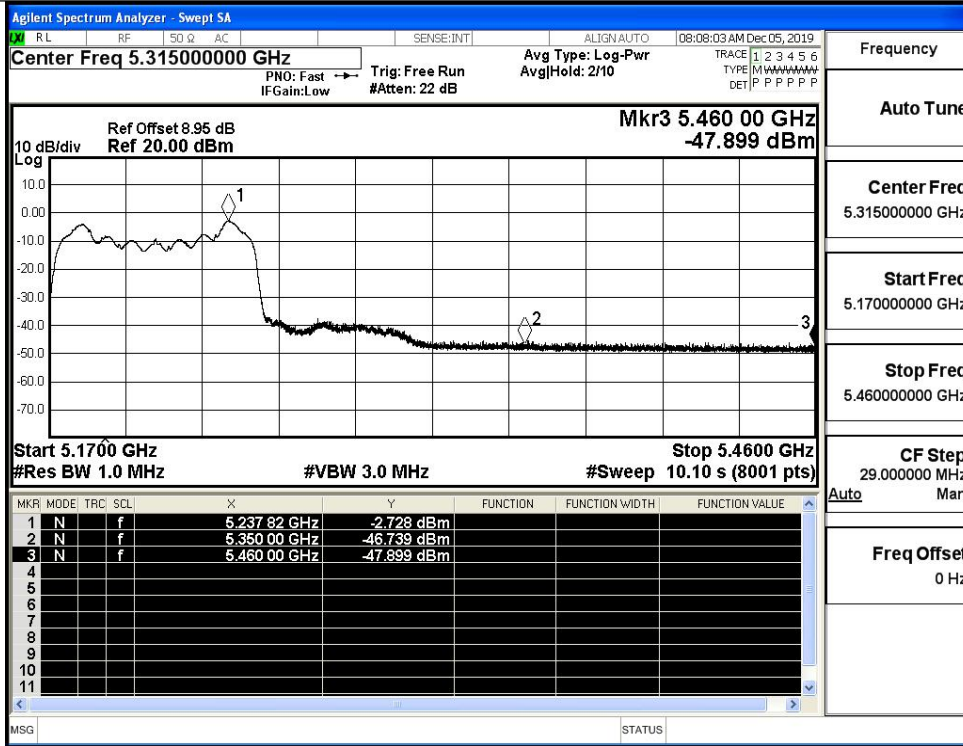

IEEE 802.11ac20 / Channel 48 / 5240MHz / Average

IEEE 802.11ac40 / Channel 38/ 5190MHz / Peak

IEEE 802.11ac40 / Channel 38 / 5190MHz / Average

IEEE 802.11ac40 / Channel 46/ 5230MHz / Peak

IEEE 802.11ac40 / Channel 46 / 5230MHz / Average

IEEE 802.11ac80 / Channel 42 / 5210MHz / Peak

IEEE 802.11ac80 / Channel 42 / 5210MHz / Average

| | |
|-------------|-----------------|
| Frequency | |
| Auto Tune | |
| Center Freq | 4.875000000 GHz |
| Start Freq | 4.500000000 GHz |
| Stop Freq | 5.250000000 GHz |
| CF Step | 75.000000 MHz |
| Auto | Man |
| Freq Offset | 0 Hz |