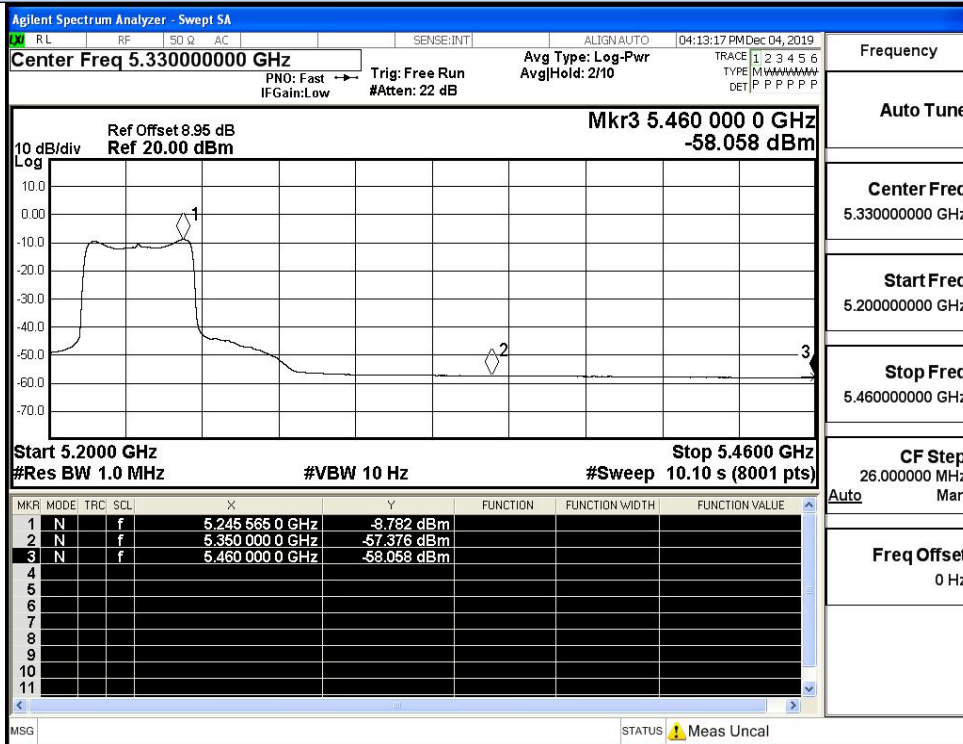

IEEE 802.11n20 / Channel 48 / 5240MHz / Average

Undesirable Emissions Measurement

IEEE 802.11n40 / Channel 38 / 5190MHz / Peak

IEEE 802.11n40 / Channel 38 / 5190MHz / Average

Undesirable Emissions Measurement

IEEE 802.11n40 / Channel 46 / 5230MHz / Peak

IEEE 802.11n40 / Channel 46 / 5230MHz / Average

IEEE 802.11ac20 / Channel 36 / 5180MHz / Peak

IEEE 802.11ac20 / Channel 36 / 5180MHz / Average

IEEE 802.11ac20 / Channel 48 / 5240MHz / Peak