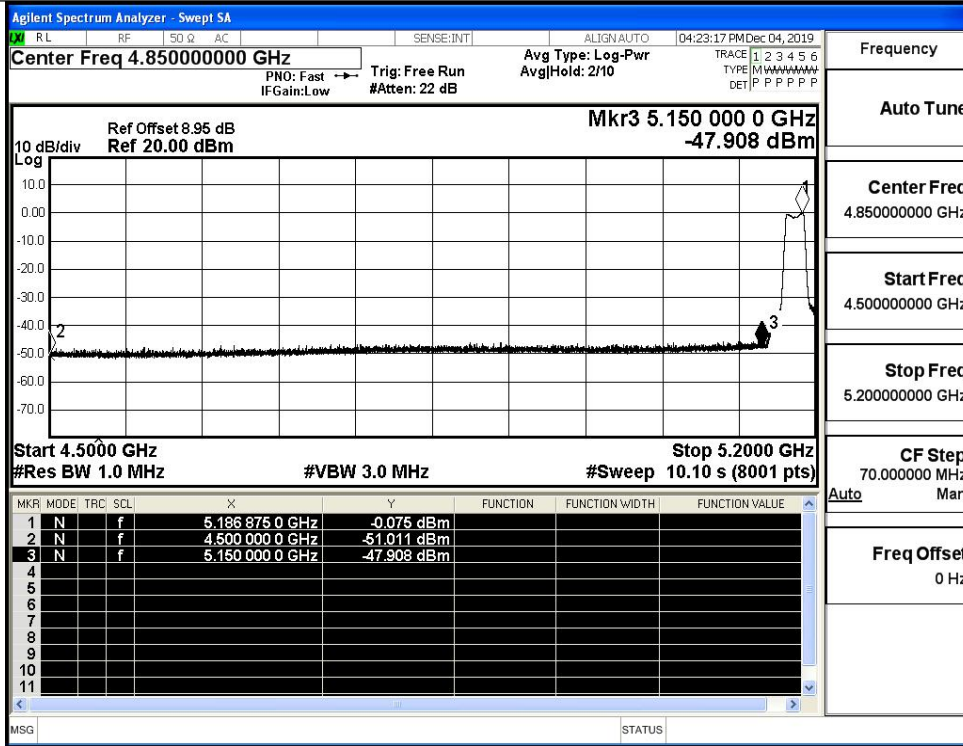

IEEE 802.11ac20 / Channel 36 / 5180MHz / Peak