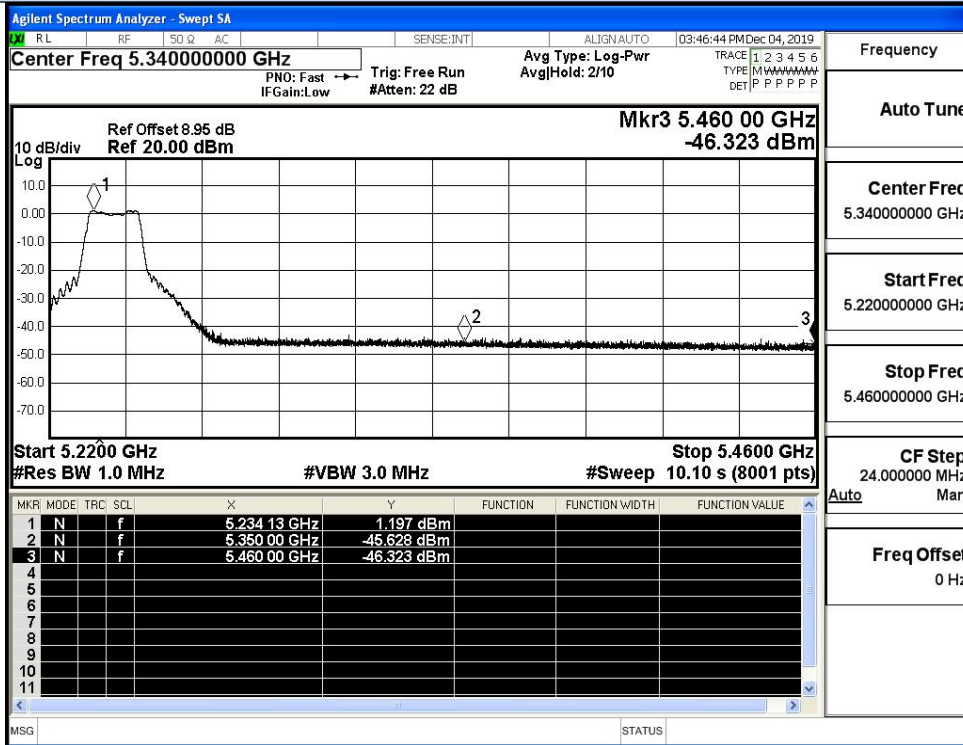

IEEE 802.11ac80 / Channel 42 / 5210MHz / Peak

IEEE 802.11ac80 / Channel 42 / 5210MHz / Average

IEEE 802.11ac80 / Channel 42 / 5210MHz / Peak

IEEE 802.11ac80 / Channel 42 / 5210MHz / Average

Undesirable Emissions Measurement ANT1

IEEE 802.11a / Channel 36 / 5180MHz / Peak

IEEE 802.11a / Channel 36 / 5180MHz / Average

Undesirable Emissions Measurement

IEEE 802.11a / Channel 48 / 5240MHz / Peak

IEEE 802.11a / Channel 48 / 5240MHz / Average

Undesirable Emissions Measurement

IEEE 802.11n20 / Channel 36 / 5180MHz / Peak

IEEE 802.11n20 / Channel 36 / 5180MHz / Average

Undesirable Emissions Measurement

IEEE 802.11n20 / Channel 48 / 5240MHz / Peak