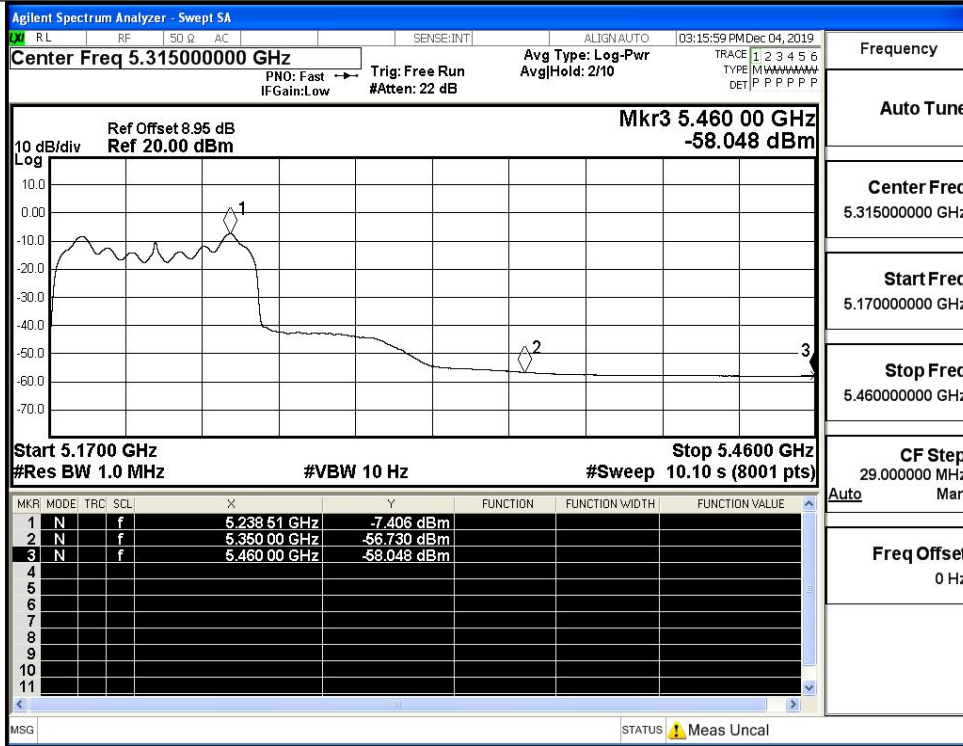

IEEE 802.11ac80 / Channel 42 / 5210MHz / Peak

IEEE 802.11ac80 / Channel 42 / 5210MHz / Average

IEEE 802.11ac80 / Channel 42 / 5210MHz / Peak

IEEE 802.11ac80 / Channel 42 / 5210MHz / Average

Undesirable Emissions Measurement ANT1

IEEE 802.11a / Channel 36 / 5180MHz / Peak

IEEE 802.11a / Channel 36 / 5180MHz / Average

Undesirable Emissions Measurement

IEEE 802.11a / Channel 48 / 5240MHz / Peak

IEEE 802.11a / Channel 48 / 5240MHz / Average

Undesirable Emissions Measurement

IEEE 802.11n20 / Channel 36 / 5180MHz / Peak

IEEE 802.11n20 / Channel 36 / 5180MHz / Average

Undesirable Emissions Measurement

IEEE 802.11n20 / Channel 48 / 5240MHz / Peak