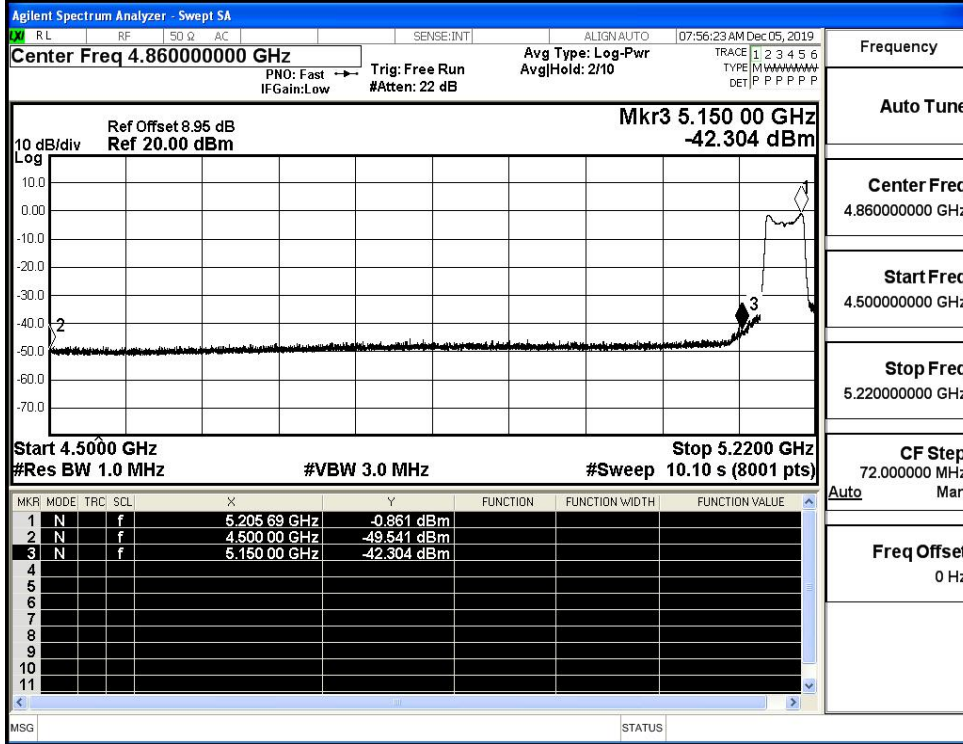

IEEE 802.11n20 / Channel 48 / 5240MHz / Average

Undesirable Emissions Measurement

IEEE 802.11n40 / Channel 38 / 5190MHz / Peak

IEEE 802.11n40 / Channel 38 / 5190MHz / Average

Undesirable Emissions Measurement

IEEE 802.11n40 / Channel 46 / 5230MHz / Peak

IEEE 802.11n40 / Channel 46 / 5230MHz / Average

IEEE 802.11ac20 / Channel 36 / 5180MHz / Peak

IEEE 802.11ac20 / Channel 36 / 5180MHz / Average

IEEE 802.11ac20 / Channel 48 / 5240MHz / Peak

IEEE 802.11ac20 / Channel 48 / 5240MHz / Average

IEEE 802.11ac40 / Channel 38/ 5190MHz / Peak

IEEE 802.11ac40 / Channel 38 / 5190MHz / Average

IEEE 802.11ac40 / Channel 46/ 5230MHz / Peak

IEEE 802.11ac40 / Channel 46 / 5230MHz / Average