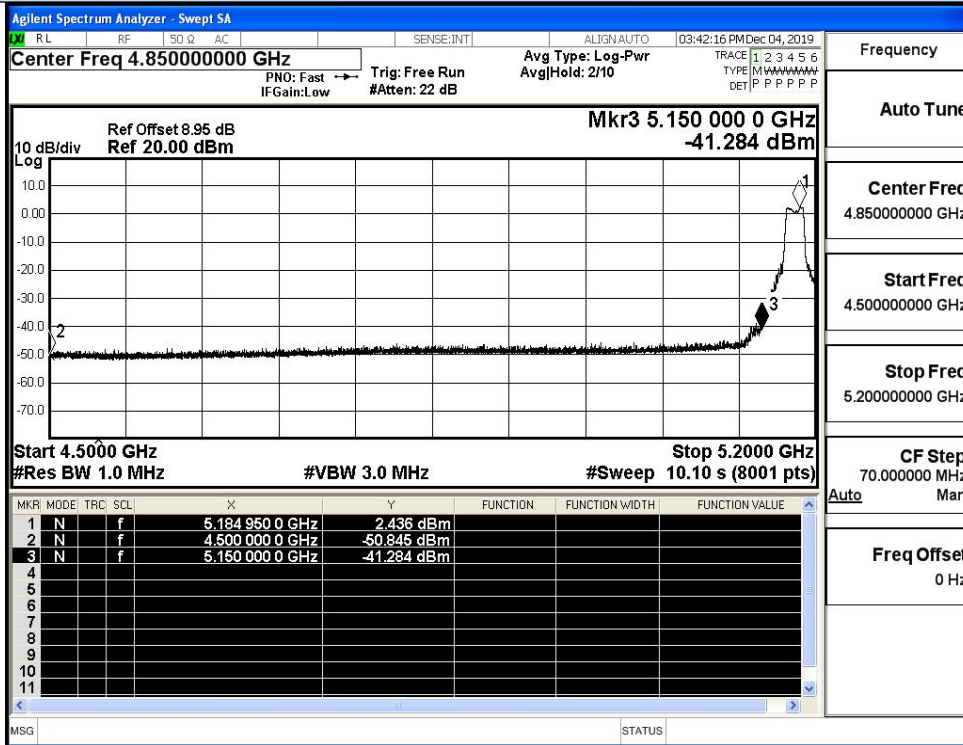

IEEE 802.11ac80 / Channel 42 / 5210MHz / Peak

IEEE 802.11ac80 / Channel 42 / 5210MHz / Average

IEEE 802.11ac80 / Channel 42 / 5210MHz / Peak

IEEE 802.11ac80 / Channel 42 / 5210MHz / Average

Undesirable Emissions Measurement ANT1

IEEE 802.11a / Channel 36 / 5180MHz / Peak

IEEE 802.11a / Channel 36 / 5180MHz / Average

Undesirable Emissions Measurement

IEEE 802.11a / Channel 48 / 5240MHz / Peak

IEEE 802.11a / Channel 48 / 5240MHz / Average