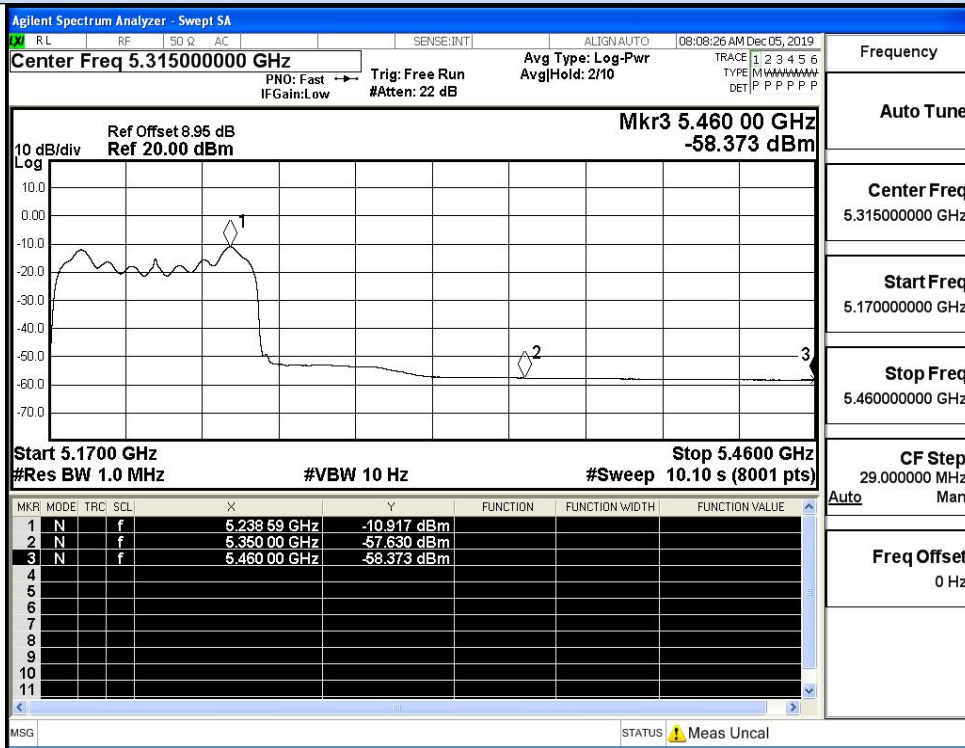

IEEE 802.11ac20 / Channel 48 / 5240MHz / Average

IEEE 802.11ac40 / Channel 38/ 5190MHz / Peak

IEEE 802.11ac40 / Channel 38 / 5190MHz / Average

IEEE 802.11ac40 / Channel 46/ 5230MHz / Peak

IEEE 802.11ac40 / Channel 46 / 5230MHz / Average

IEEE 802.11ac80 / Channel 42 / 5210MHz / Peak

IEEE 802.11ac80 / Channel 42 / 5210MHz / Average

| | |
|-------------|-----------------|
| Frequency | |
| Auto Tune | |
| Center Freq | 4.875000000 GHz |
| Start Freq | 4.500000000 GHz |
| Stop Freq | 5.250000000 GHz |
| CF Step | 75.000000 MHz |
| Auto | Man |
| Freq Offset | 0 Hz |

IEEE 802.11ac80 / Channel 42/ 5210MHz / Peak

| | |
|-------------|-----------------|
| Frequency | |
| Auto Tune | |
| Center Freq | 5.315000000 GHz |
| Start Freq | 5.170000000 GHz |
| Stop Freq | 5.460000000 GHz |
| CF Step | 29.000000 MHz |
| Auto | Man |
| Freq Offset | 0 Hz |