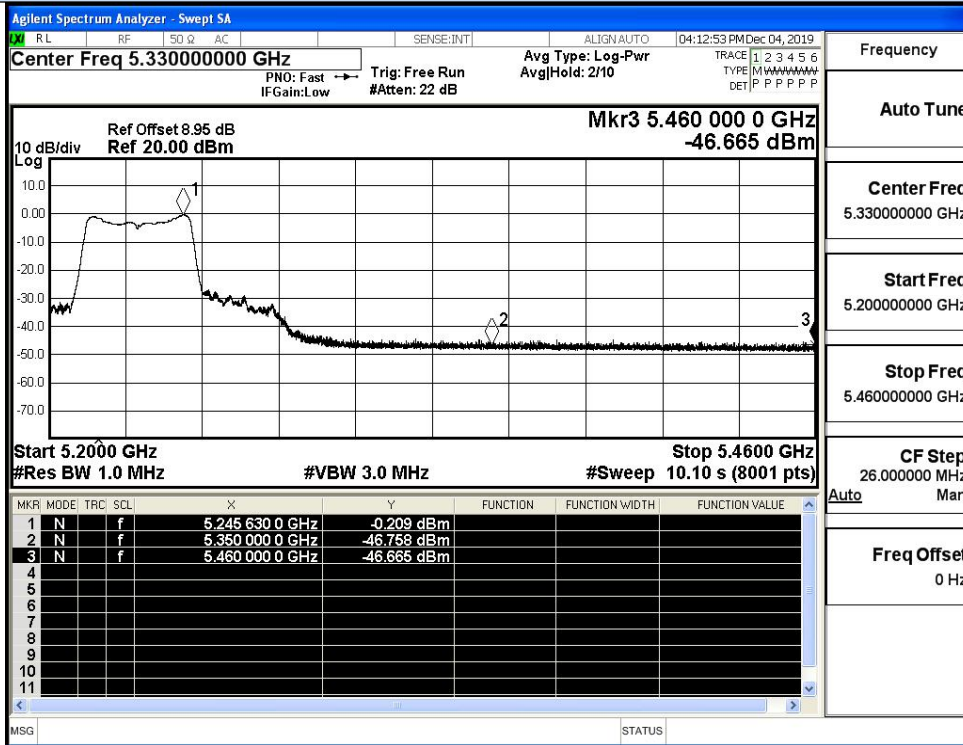

Undesirable Emissions Measurement

IEEE 802.11n20 / Channel 36 / 5180MHz / Peak

IEEE 802.11n20 / Channel 36 / 5180MHz / Average

Undesirable Emissions Measurement

IEEE 802.11n20 / Channel 48 / 5240MHz / Peak

IEEE 802.11n20 / Channel 48 / 5240MHz / Average

Undesirable Emissions Measurement

IEEE 802.11n40 / Channel 38 / 5190MHz / Peak

IEEE 802.11n40 / Channel 38 / 5190MHz / Average

Undesirable Emissions Measurement

IEEE 802.11n40 / Channel 46 / 5230MHz / Peak

IEEE 802.11n40 / Channel 46 / 5230MHz / Average

IEEE 802.11ac20 / Channel 36 / 5180MHz / Peak

IEEE 802.11ac20 / Channel 36 / 5180MHz / Average

IEEE 802.11ac20 / Channel 48 / 5240MHz / Peak