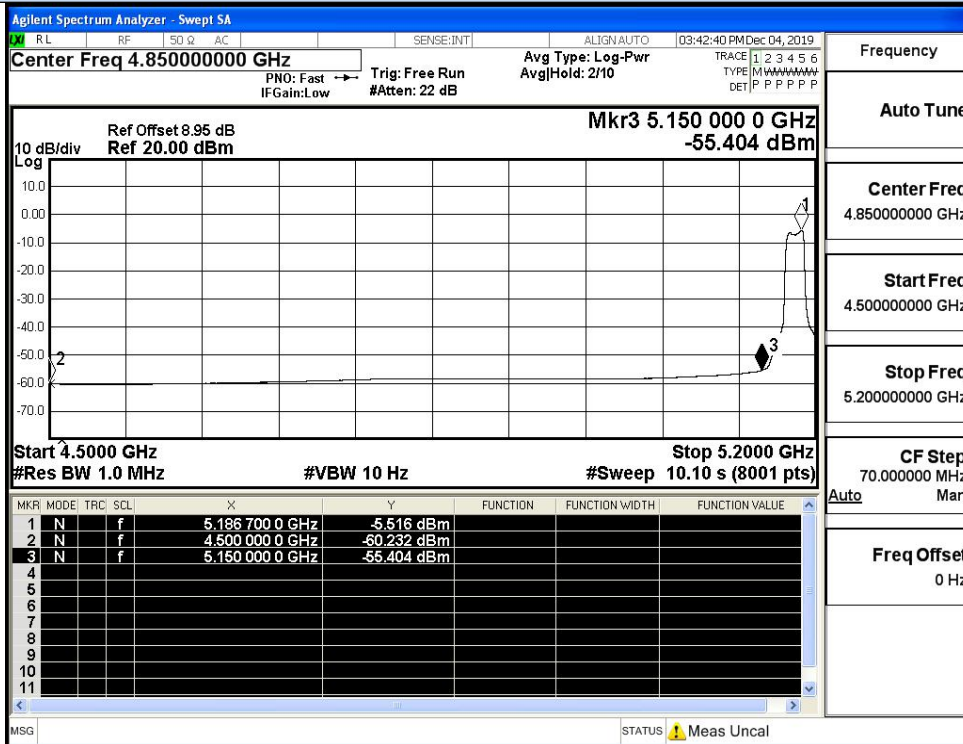

IEEE 802.11ac80 / Channel 42 / 5210MHz / Peak

IEEE 802.11ac80 / Channel 42 / 5210MHz / Average

IEEE 802.11ac80 / Channel 42 / 5210MHz / Peak

IEEE 802.11ac80 / Channel 42 / 5210MHz / Average

Undesirable Emissions Measurement ANT1

IEEE 802.11a / Channel 36 / 5180MHz / Peak

IEEE 802.11a / Channel 36 / 5180MHz / Average

Undesirable Emissions Measurement

IEEE 802.11a / Channel 48 / 5240MHz / Peak

IEEE 802.11a / Channel 48 / 5240MHz / Average