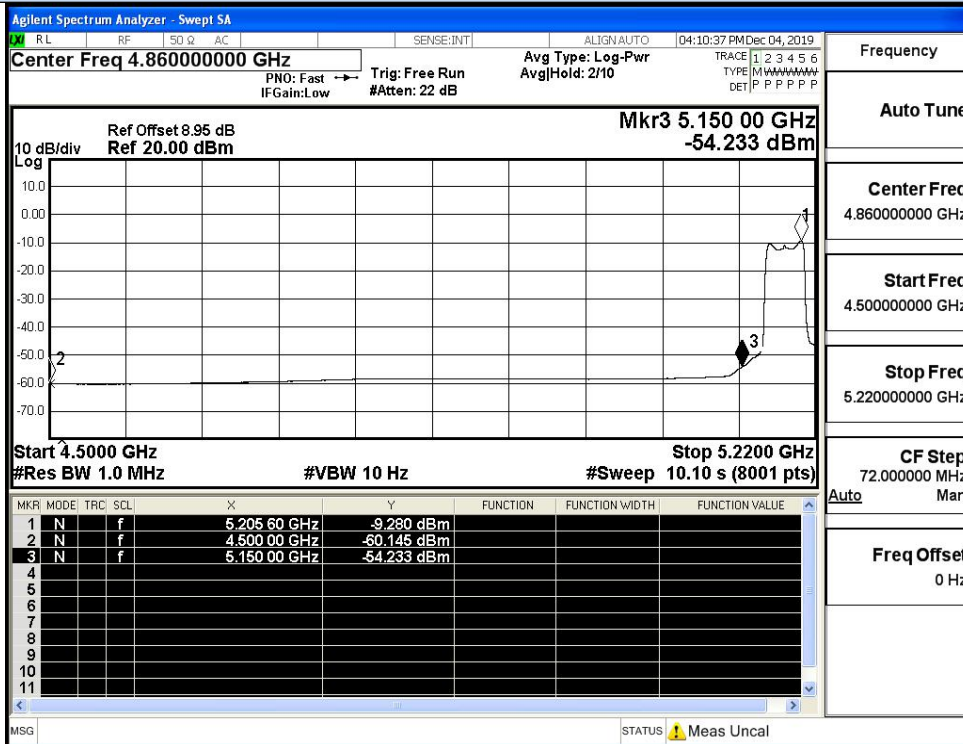

IEEE 802.11a / Channel 36 / 5180MHz / Peak

IEEE 802.11a / Channel 36 / 5180MHz / Average

Undesirable Emissions Measurement

IEEE 802.11a / Channel 48 / 5240MHz / Peak

IEEE 802.11a / Channel 48 / 5240MHz / Average

Undesirable Emissions Measurement

IEEE 802.11n20 / Channel 36 / 5180MHz / Peak

IEEE 802.11n20 / Channel 36 / 5180MHz / Average

Undesirable Emissions Measurement

IEEE 802.11n20 / Channel 48 / 5240MHz / Peak

IEEE 802.11n20 / Channel 48 / 5240MHz / Average

Undesirable Emissions Measurement

IEEE 802.11n40 / Channel 38 / 5190MHz / Peak

IEEE 802.11n40 / Channel 38 / 5190MHz / Average

Undesirable Emissions Measurement