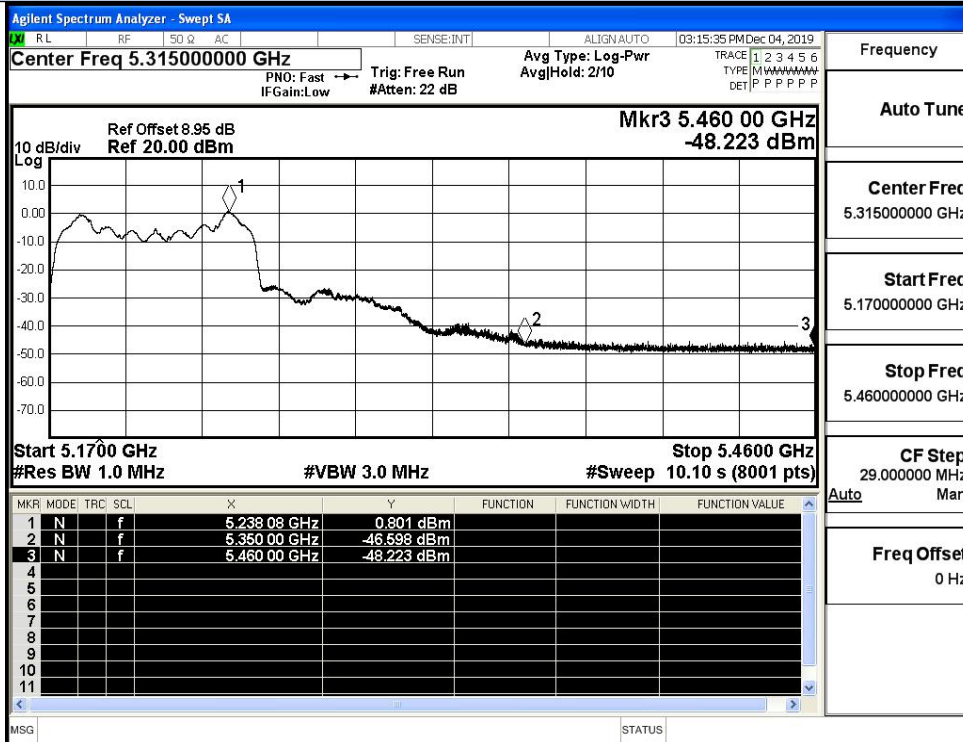

IEEE 802.11ac80 / Channel 42 / 5210MHz / Peak

IEEE 802.11ac80 / Channel 42 / 5210MHz / Average

IEEE 802.11ac80 / Channel 42 / 5210MHz / Peak

IEEE 802.11ac80 / Channel 42 / 5210MHz / Average

Undesirable Emissions Measurement ANT1

IEEE 802.11a / Channel 36 / 5180MHz / Peak

IEEE 802.11a / Channel 36 / 5180MHz / Average

Undesirable Emissions Measurement

IEEE 802.11a / Channel 48 / 5240MHz / Peak

IEEE 802.11a / Channel 48 / 5240MHz / Average

Undesirable Emissions Measurement

IEEE 802.11n20 / Channel 36 / 5180MHz / Peak

IEEE 802.11n20 / Channel 36 / 5180MHz / Average

Undesirable Emissions Measurement

IEEE 802.11n20 / Channel 48 / 5240MHz / Peak