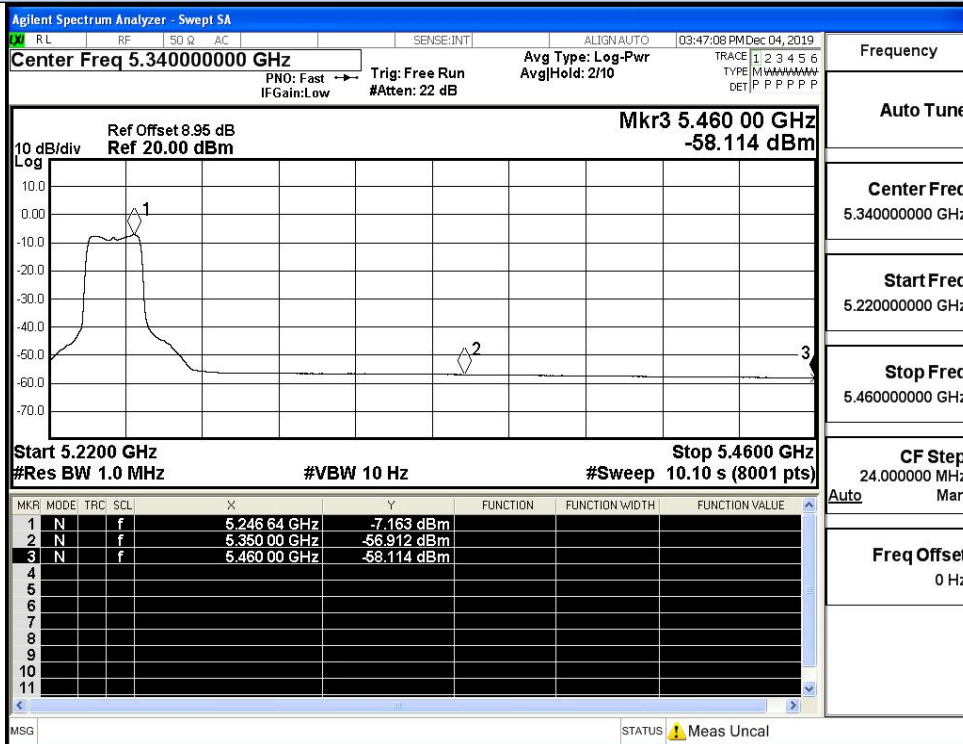

IEEE 802.11ac80 / Channel 42 / 5210MHz / Peak

IEEE 802.11ac80 / Channel 42 / 5210MHz / Average

IEEE 802.11ac80 / Channel 42 / 5210MHz / Peak

IEEE 802.11ac80 / Channel 42 / 5210MHz / Average

Undesirable Emissions Measurement ANT1

IEEE 802.11a / Channel 36 / 5180MHz / Peak

IEEE 802.11a / Channel 36 / 5180MHz / Average

Undesirable Emissions Measurement

IEEE 802.11a / Channel 48 / 5240MHz / Peak

IEEE 802.11a / Channel 48 / 5240MHz / Average

Undesirable Emissions Measurement

IEEE 802.11n20 / Channel 36 / 5180MHz / Peak

IEEE 802.11n20 / Channel 36 / 5180MHz / Average

Undesirable Emissions Measurement

IEEE 802.11n20 / Channel 48 / 5240MHz / Peak