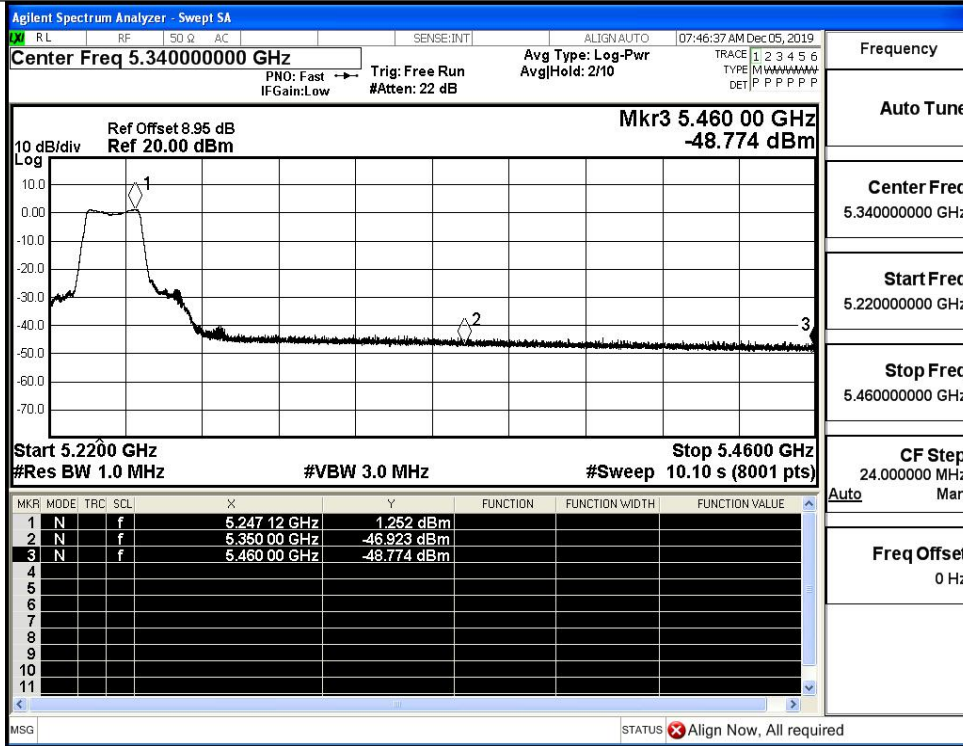

IEEE 802.11n20 / Channel 48 / 5240MHz / Average

Undesirable Emissions Measurement

IEEE 802.11n40 / Channel 38 / 5190MHz / Peak

IEEE 802.11n40 / Channel 38 / 5190MHz / Average

Undesirable Emissions Measurement

IEEE 802.11n40 / Channel 46 / 5230MHz / Peak

IEEE 802.11n40 / Channel 46 / 5230MHz / Average

IEEE 802.11ac20 / Channel 36 / 5180MHz / Peak

IEEE 802.11ac20 / Channel 36 / 5180MHz / Average

IEEE 802.11ac20 / Channel 48 / 5240MHz / Peak

IEEE 802.11ac20 / Channel 48 / 5240MHz / Average

IEEE 802.11ac40 / Channel 38/ 5190MHz / Peak

IEEE 802.11ac40 / Channel 38 / 5190MHz / Average

IEEE 802.11ac40 / Channel 46/ 5230MHz / Peak

IEEE 802.11ac40 / Channel 46 / 5230MHz / Average