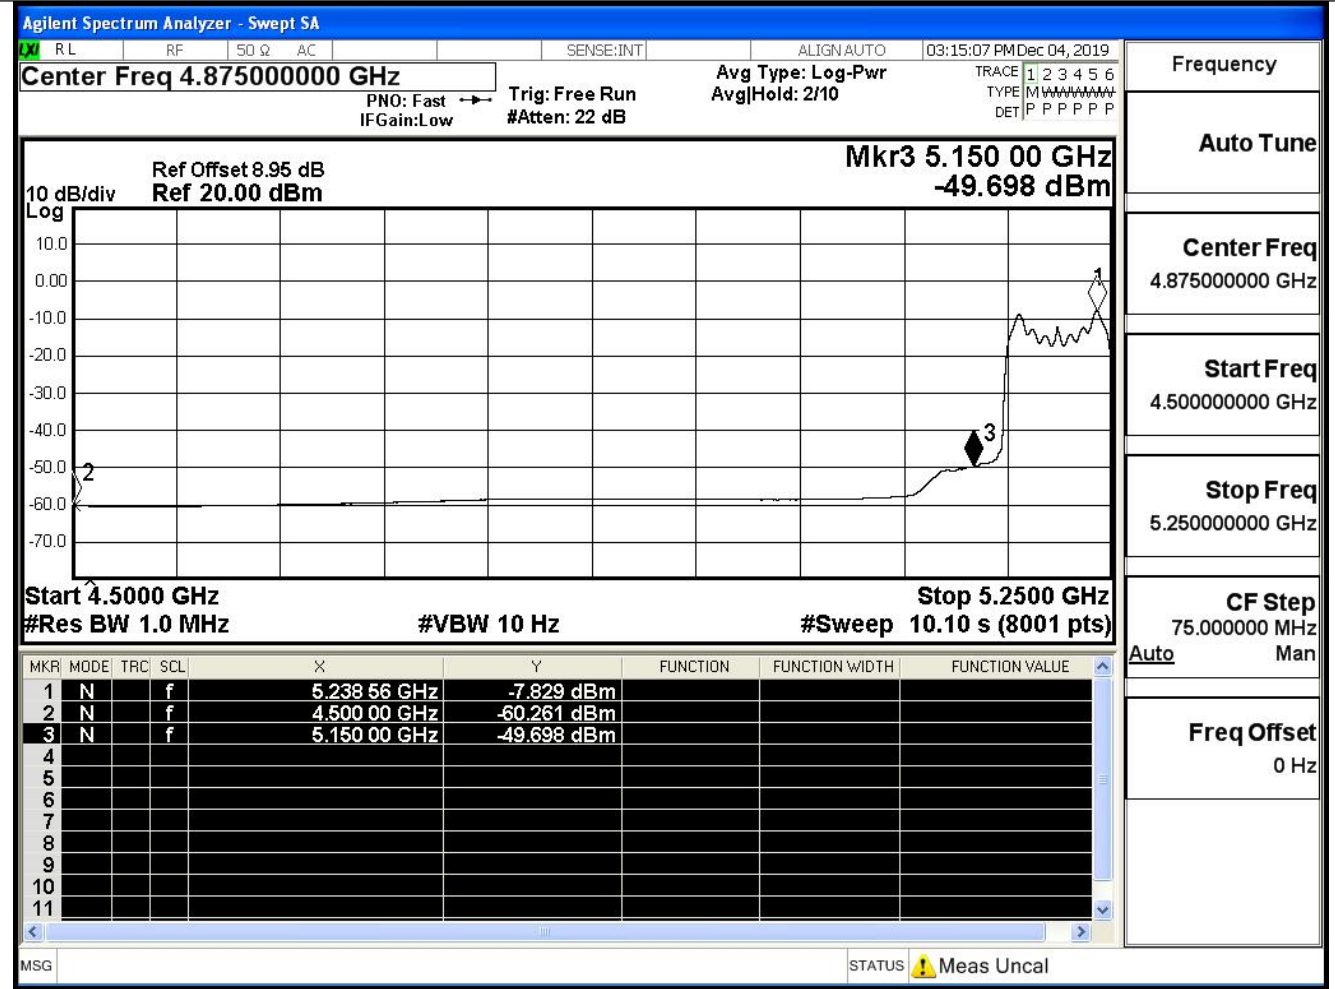

IEEE 802.11ac80 / Channel 42 / 5210MHz / Peak

IEEE 802.11ac80 / Channel 42 / 5210MHz / Average

IEEE 802.11ac80 / Channel 42 / 5210MHz / Peak

IEEE 802.11ac80 / Channel 42 / 5210MHz / Average

Undesirable Emissions Measurement ANT1

IEEE 802.11a / Channel 36 / 5180MHz / Peak

IEEE 802.11a / Channel 36 / 5180MHz / Average

Undesirable Emissions Measurement

IEEE 802.11a / Channel 48 / 5240MHz / Peak

IEEE 802.11a / Channel 48 / 5240MHz / Average