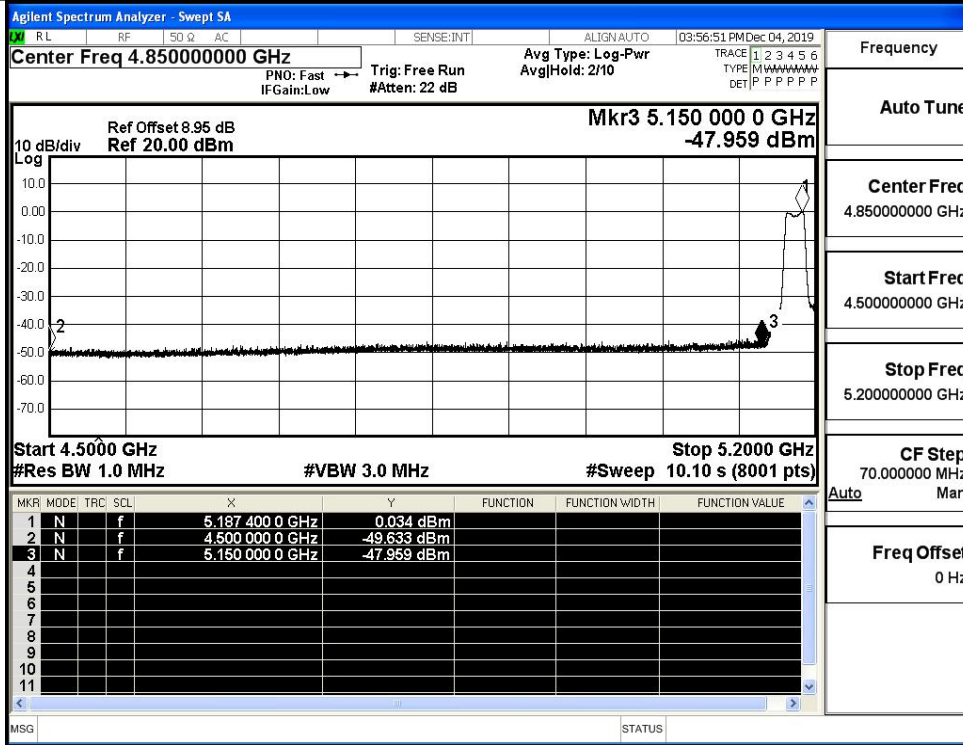

IEEE 802.11ac80 / Channel 42 / 5210MHz / Peak

IEEE 802.11ac80 / Channel 42 / 5210MHz / Average

IEEE 802.11ac80 / Channel 42 / 5210MHz / Peak

IEEE 802.11ac80 / Channel 42 / 5210MHz / Average

Undesirable Emissions Measurement ANT1

IEEE 802.11a / Channel 36 / 5180MHz / Peak

IEEE 802.11a / Channel 36 / 5180MHz / Average

Undesirable Emissions Measurement

IEEE 802.11a / Channel 48 / 5240MHz / Peak

IEEE 802.11a / Channel 48 / 5240MHz / Average

Undesirable Emissions Measurement

IEEE 802.11n20 / Channel 36 / 5180MHz / Peak

IEEE 802.11n20 / Channel 36 / 5180MHz / Average

Undesirable Emissions Measurement

IEEE 802.11n20 / Channel 48 / 5240MHz / Peak