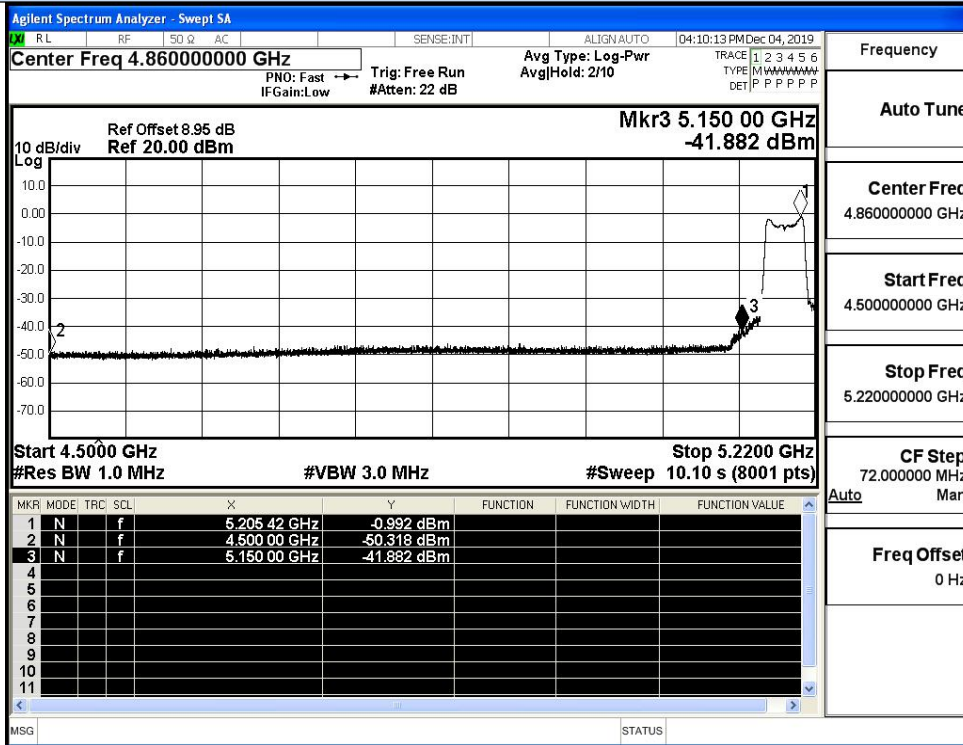

Undesirable Emissions Measurement

IEEE 802.11n20 / Channel 36 / 5180MHz / Peak

IEEE 802.11n20 / Channel 36 / 5180MHz / Average

Undesirable Emissions Measurement

IEEE 802.11n20 / Channel 48 / 5240MHz / Peak

IEEE 802.11n20 / Channel 48 / 5240MHz / Average

Undesirable Emissions Measurement

IEEE 802.11n40 / Channel 38 / 5190MHz / Peak

IEEE 802.11n40 / Channel 38 / 5190MHz / Average

Undesirable Emissions Measurement