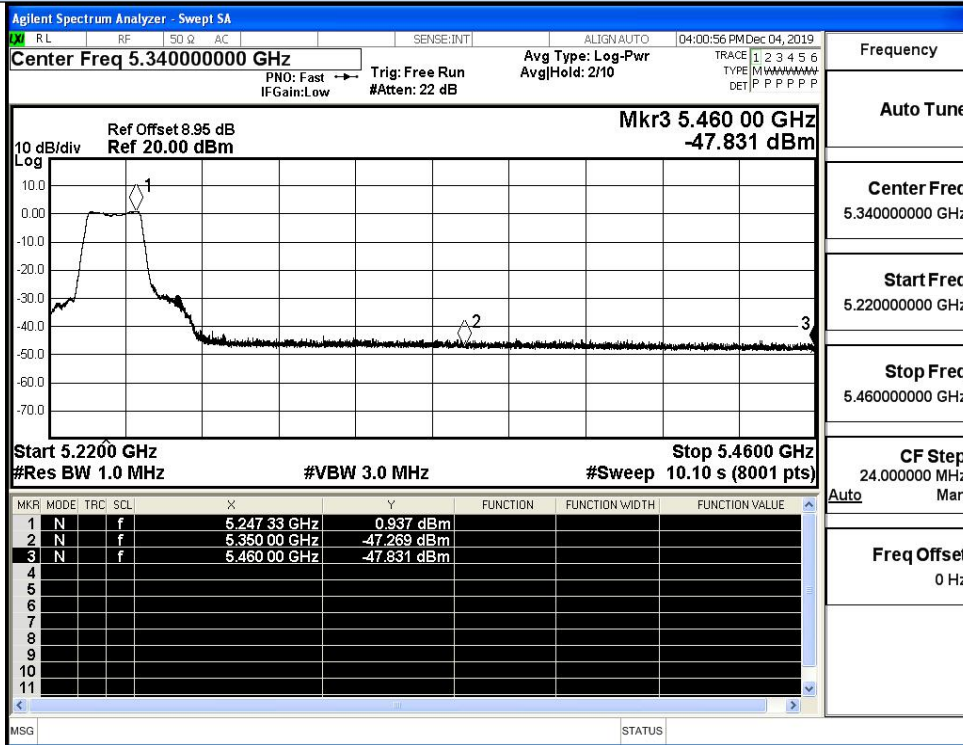

IEEE 802.11a / Channel 36 / 5180MHz / Peak

IEEE 802.11a / Channel 36 / 5180MHz / Average

Undesirable Emissions Measurement

IEEE 802.11a / Channel 48 / 5240MHz / Peak

IEEE 802.11a / Channel 48 / 5240MHz / Average

Undesirable Emissions Measurement

IEEE 802.11n20 / Channel 36 / 5180MHz / Peak

IEEE 802.11n20 / Channel 36 / 5180MHz / Average

Undesirable Emissions Measurement

IEEE 802.11n20 / Channel 48 / 5240MHz / Peak

IEEE 802.11n20 / Channel 48 / 5240MHz / Average

Undesirable Emissions Measurement

IEEE 802.11n40 / Channel 38 / 5190MHz / Peak

IEEE 802.11n40 / Channel 38 / 5190MHz / Average

Undesirable Emissions Measurement