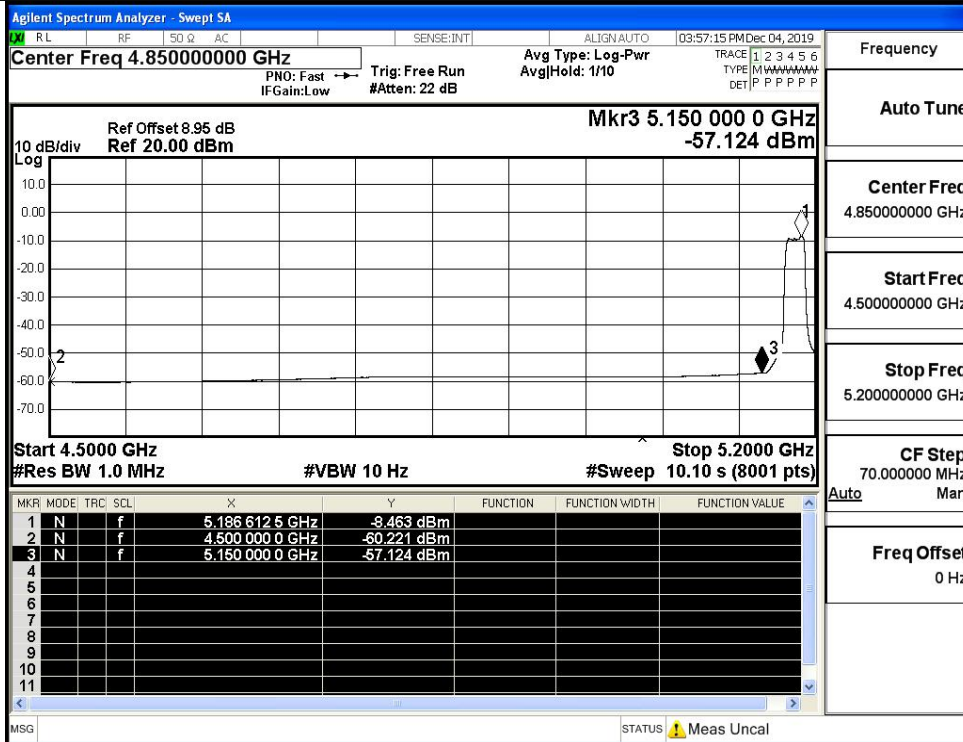

IEEE 802.11ac80 / Channel 42 / 5210MHz / Peak

IEEE 802.11ac80 / Channel 42 / 5210MHz / Average

IEEE 802.11ac80 / Channel 42 / 5210MHz / Peak

IEEE 802.11ac80 / Channel 42 / 5210MHz / Average

Undesirable Emissions Measurement ANT1

IEEE 802.11a / Channel 36 / 5180MHz / Peak

IEEE 802.11a / Channel 36 / 5180MHz / Average

Undesirable Emissions Measurement

IEEE 802.11a / Channel 48 / 5240MHz / Peak

IEEE 802.11a / Channel 48 / 5240MHz / Average

Undesirable Emissions Measurement

IEEE 802.11n20 / Channel 36 / 5180MHz / Peak

IEEE 802.11n20 / Channel 36 / 5180MHz / Average

Undesirable Emissions Measurement

IEEE 802.11n20 / Channel 48 / 5240MHz / Peak