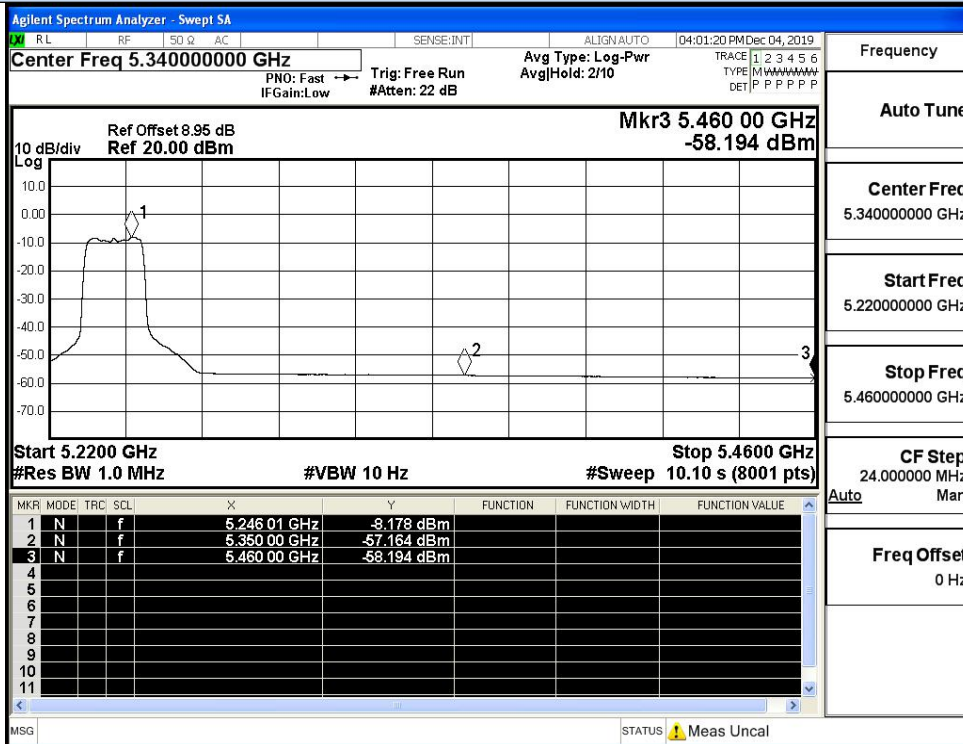

Undesirable Emissions Measurement

IEEE 802.11n20 / Channel 36 / 5180MHz / Peak

IEEE 802.11n20 / Channel 36 / 5180MHz / Average

Undesirable Emissions Measurement

IEEE 802.11n20 / Channel 48 / 5240MHz / Peak

IEEE 802.11n20 / Channel 48 / 5240MHz / Average

Undesirable Emissions Measurement

IEEE 802.11n40 / Channel 38 / 5190MHz / Peak

IEEE 802.11n40 / Channel 38 / 5190MHz / Average

Undesirable Emissions Measurement