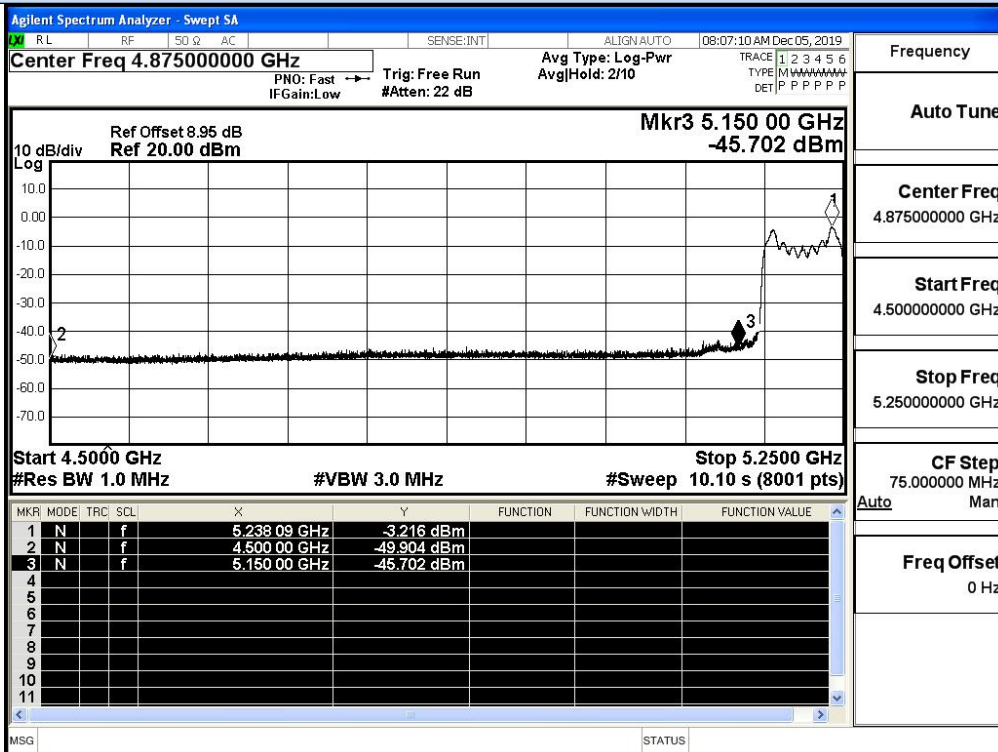

IEEE 802.11n40 / Channel 46 / 5230MHz / Peak

IEEE 802.11n40 / Channel 46 / 5230MHz / Average

IEEE 802.11ac20 / Channel 36 / 5180MHz / Peak

IEEE 802.11ac20 / Channel 36 / 5180MHz / Average

IEEE 802.11ac20 / Channel 48 / 5240MHz / Peak

IEEE 802.11ac20 / Channel 48 / 5240MHz / Average

IEEE 802.11ac40 / Channel 38/ 5190MHz / Peak

IEEE 802.11ac40 / Channel 38 / 5190MHz / Average

IEEE 802.11ac40 / Channel 46/ 5230MHz / Peak

IEEE 802.11ac40 / Channel 46 / 5230MHz / Average

IEEE 802.11ac80 / Channel 42 / 5210MHz / Peak

IEEE 802.11ac80 / Channel 42 / 5210MHz / Average

| | |
|-------------|-----------------|
| Frequency | |
| Auto Tune | |
| Center Freq | 4.875000000 GHz |
| Start Freq | 4.500000000 GHz |
| Stop Freq | 5.250000000 GHz |
| CF Step | 75.000000 MHz |
| Auto | Man |
| Freq Offset | 0 Hz |