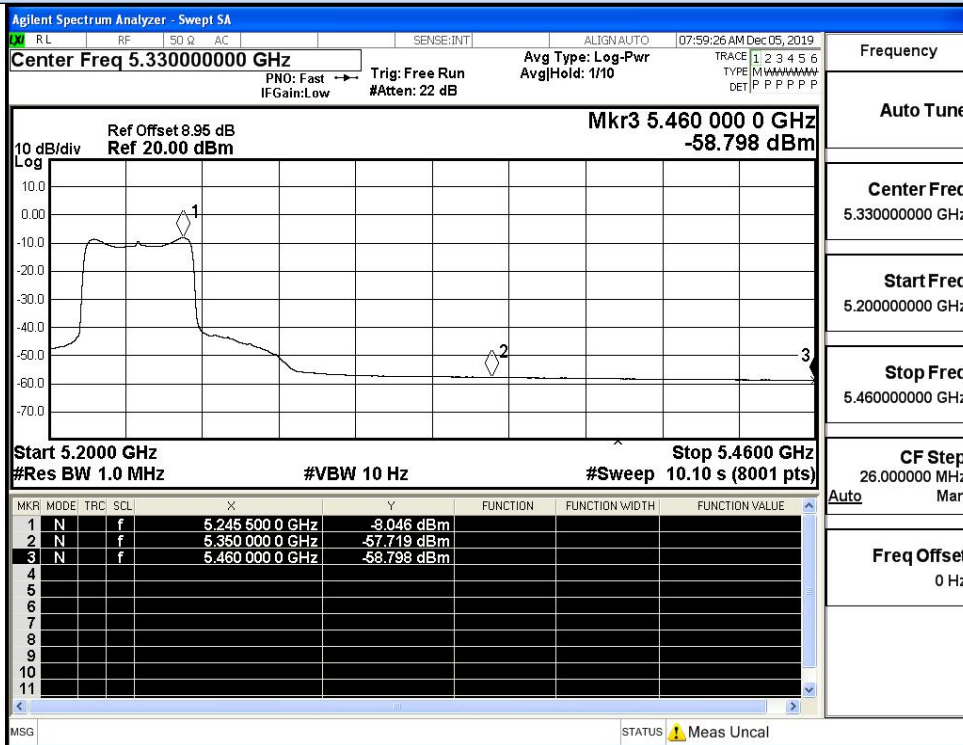

IEEE 802.11ac20 / Channel 48 / 5240MHz / Average

IEEE 802.11ac40 / Channel 38/ 5190MHz / Peak

IEEE 802.11ac40 / Channel 38 / 5190MHz / Average

IEEE 802.11ac40 / Channel 46/ 5230MHz / Peak

IEEE 802.11ac40 / Channel 46 / 5230MHz / Average

IEEE 802.11ac80 / Channel 42 / 5210MHz / Peak

IEEE 802.11ac80 / Channel 42 / 5210MHz / Average

| | |
|-------------|-----------------|
| Frequency | |
| Auto Tune | |
| Center Freq | 4.875000000 GHz |
| Start Freq | 4.500000000 GHz |
| Stop Freq | 5.250000000 GHz |
| CF Step | 75.000000 MHz |
| Auto | Man |
| Freq Offset | 0 Hz |